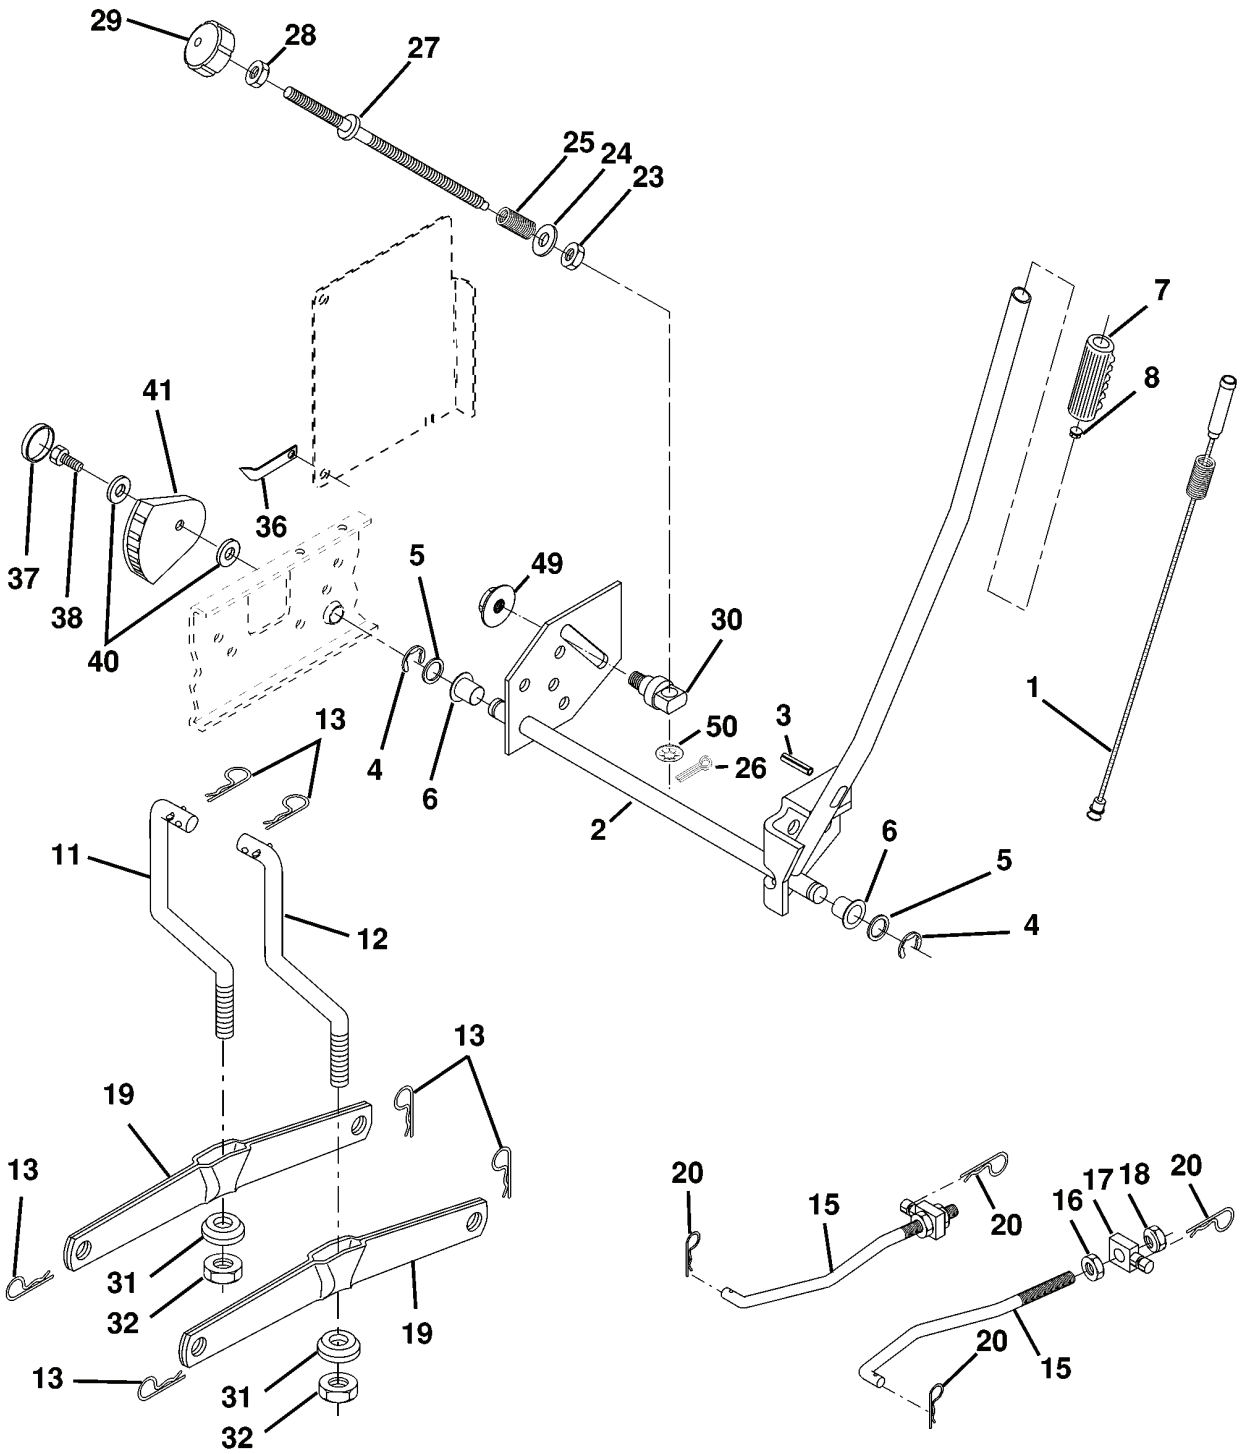

## WHEELS & TIRES

---

REF.	PART NO.	DESCRIPTION	REMARK	QTY.	KIT
1	532059192	CAP VALVE		1	
2	532065139	NIPPLE		1	
3	532106222	TIRE		1	
4	532059904	HOSE		1	
5	532138336	RIM		1	
6	532124957	FITTING		1	
7	532124959	BEARING		1	
8	532138337	RIM.SPROCKET		1	
9	532122082	TIRE		1	
10	532124926	HOSE		1	
11	532104757	HUB CAP		1	

## SEAT ASSEMBLY

---

REF.	PART NO.	DESCRIPTION	REMARK	QTY.	KIT
1	532140839	SEAT		1	
2	532140551	BRACKET		1	
3	874760616	BOLT		1	
4	819131610	WASHER		1	
5	532145006	CLIP		1	
6	873800600	NUT		1	
7	532124181	SPRING		1	
8	817490616	SCREW		1	
9	819131614	WASHER		1	
10	532155925	BRACKET		1	
11	532120068	KNOB		1	
12	532121246	BRACKET		1	
13	532121248	BUSHING		1	
14	872050412	BOLT		1	
15	532134300	SPACER		1	
16	532121250	SPRING		1	
17	532123976	LOCKNUT		1	
21	532153236	SCREW		1	
22	873800500	LOCK NUT		1	
24	819171912	WASHER		1	
25	532127018	BOLT		1	

## MOWER LIFT

REF.	PART NO.	DESCRIPTION	REMARK	QTY.	KIT
1	532159460	WIRE		1	
2	532159471	LEVER		1	
3	532105767	PIN RETAINING SCREW		1	
4	812000002	RETAINER RING		1	
5	819211621	WASHER		1	
6	532120183	BEARING		1	
7	532125631	HANDLE		1	
8	532124526	KNOB		1	
11	532139865	LINK		1	
12	532139866	LINK		1	
13	532124670	RETAINER RING		1	
15	532127218	LINK		1	
16	873350800	NUT		1	
17	532130171	BRACKET		1	
18	873800800	NUT		1	
19	532139868	LEVER		1	
20	532124660	CIRCLIP		1	
23	532110807	NUT		1	
24	819131016	WASHER		1	
25	532124874	SPRING		1	
26	876020308	SPLIT PIN		1	
27	532126971	LEVER		1	
28	873350600	NUT		1	
29	532138057	KNOB		1	
30	532150233	TRUNNION		1	
31	532140302	BEARING		1	
32	873540600	NUT		1	
36	532155097	INDICATOR		1	
37	532123935	PLUG		1	
38	817490512	SCREW		1	
40	819112410	WASHER		1	
41	532155098	LEVER		1	
49	532145212	NUT		1	
50	532110452	NUT		1	