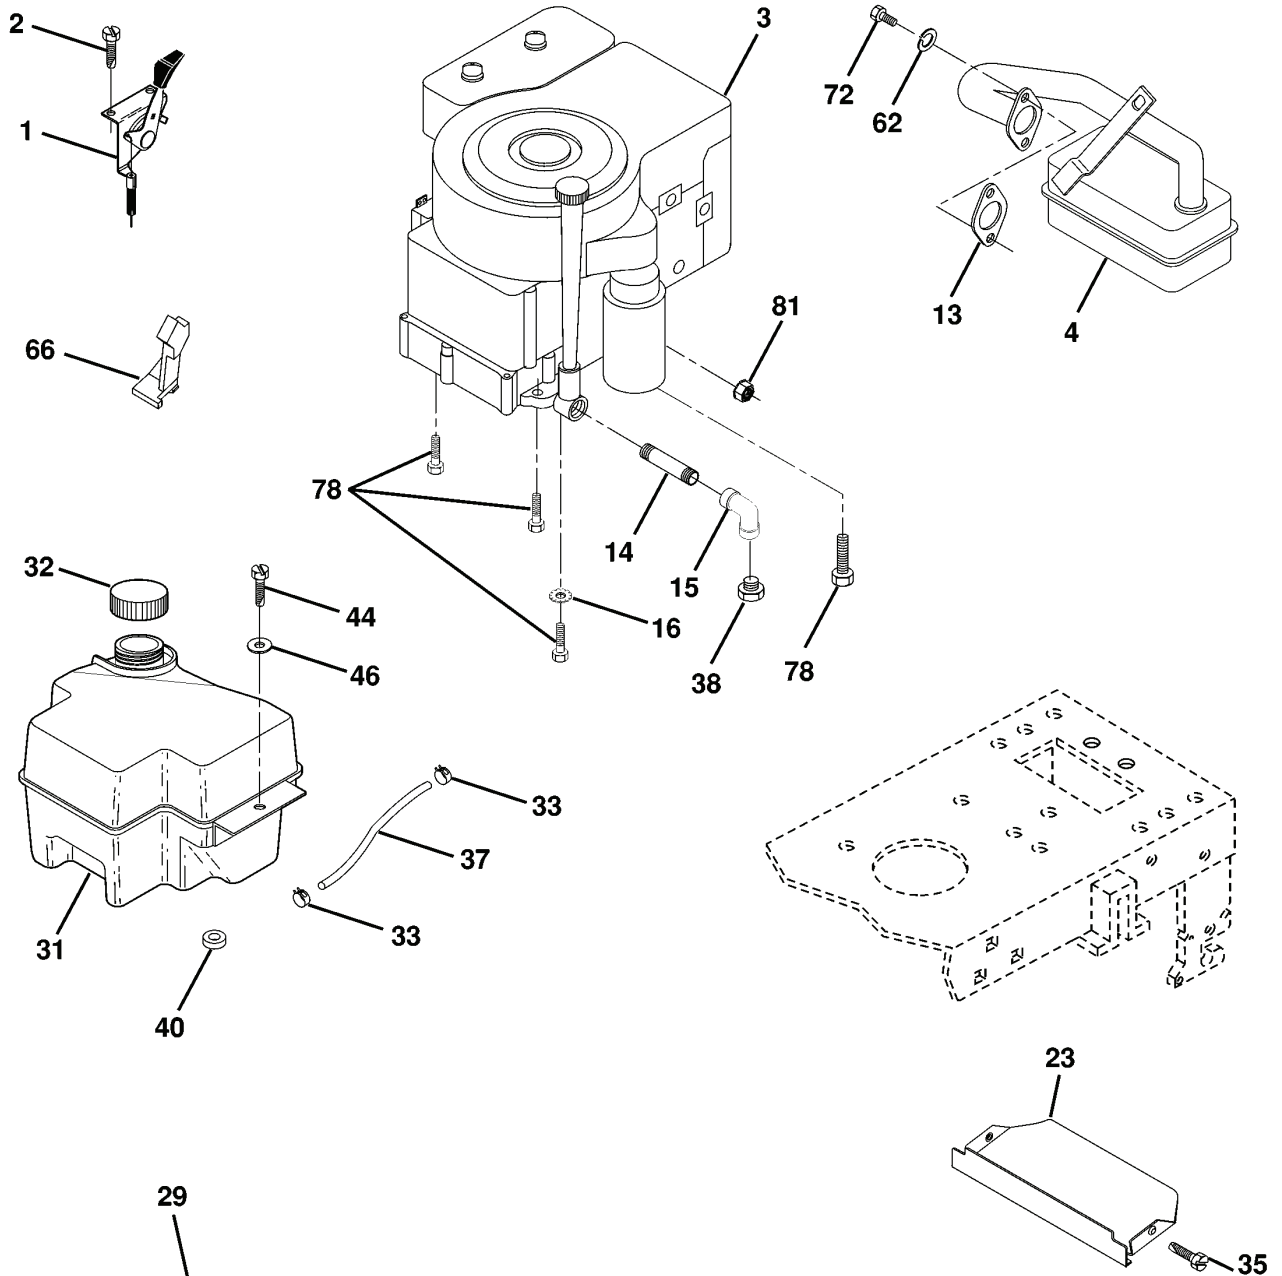

F

ENGINE

OPTIONAL EQUIPMENT
Spark Arrester

REF.	PART NO.	DESCRIPTION	REMARK	QTY.	KIT
1	532141359	CONTROL		1	
2	817720410	SCREW		1	
4	532137352	MUFFLER		1	
13	532272293	GASKET		1	
14	813280324	PIPE		1	
15	813200300	ELBOW		1	
16	811050600	WASHER		1	
23	532159880	PROTECTOR		1	
29	532137180	SPARK ARRESTER KIT		1	
31	532161911	TANK		1	
32	532140527	FUEL CAP		1	
33	532123487	HOSE CLAMP		1	
35	817490512	SCREW		1	
37	532137040	HOSE		1	
40	532124028	BUSHING		1	
44	817490412	SCREW		1	
46	819091416	WASHER		1	
62	810040500	WASHER		1	
66	532127951	MOVEMENT LIMITER		1	
72	871070512	BOLT		1	
78	817490620	SCREW		1	
81	532128861	NUT		1