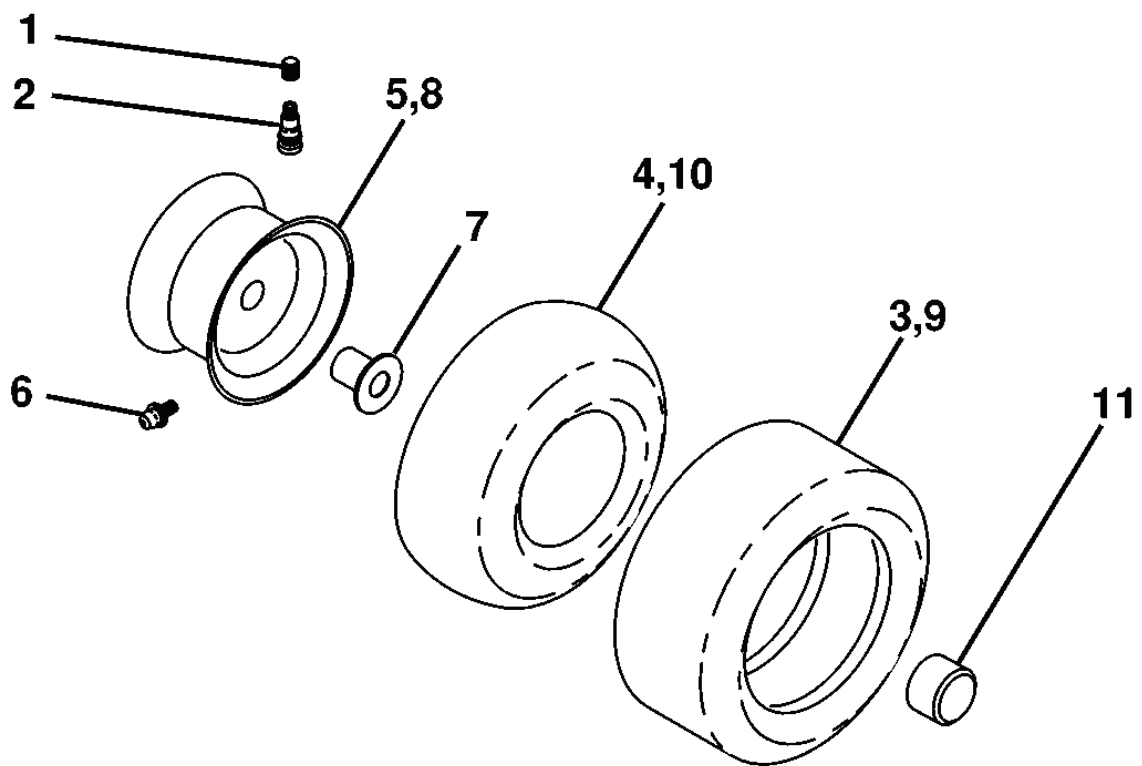

## WHEELS & TIRES

---

REF.	PART NO.	DESCRIPTION	REMARK	QTY.	KIT
1	532059192	CAP VALVE		1	
2	532065139	NIPPLE		1	
3	532106222	TIRE		1	
4	532059904	HOSE		1	
5	532138336	RIM		1	
6	532124957	FITTING		1	
7	532124959	BEARING		1	
8	532138337	RIM.SPROCKET		1	
9	532122082	TIRE		1	
10	532124926	HOSE		1	
11	532104757	HUB CAP		1	