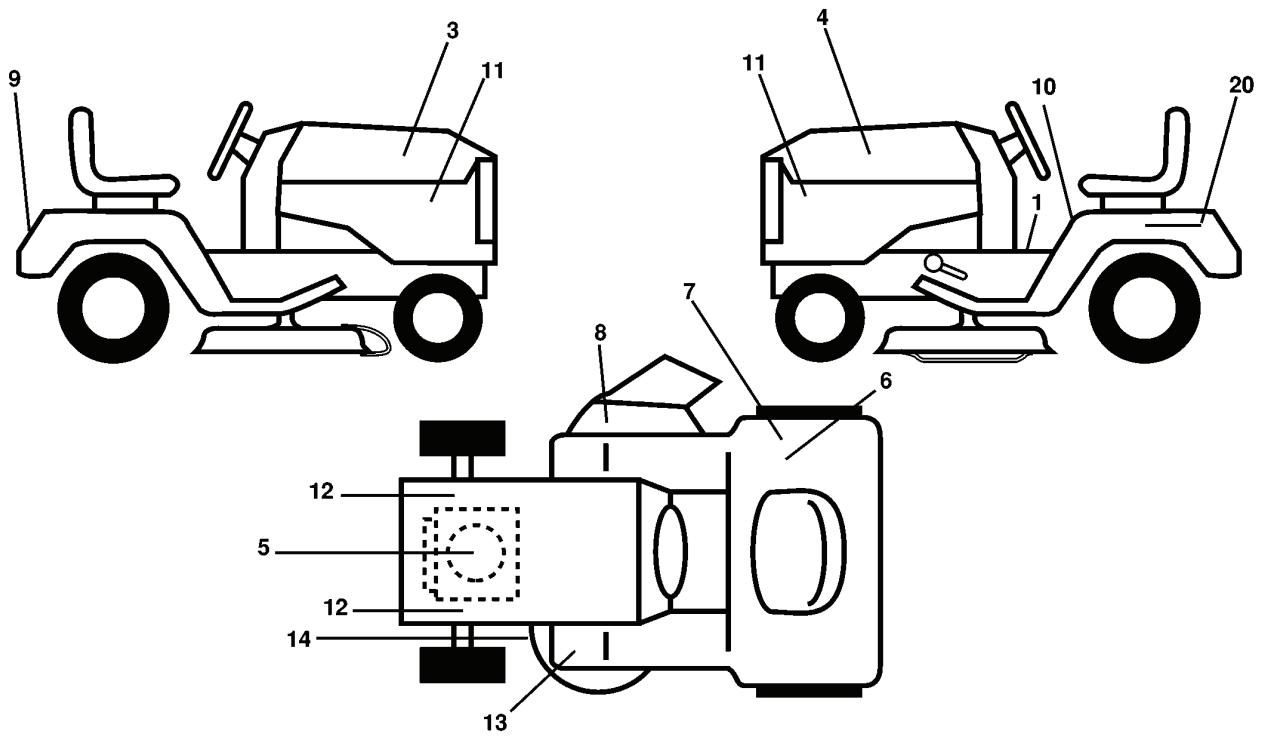

R

DECALS

REF.	PART NO.	DESCRIPTION	REMARK	QTY.	KIT
1	532140837	DECAL	*NOTE: NOT IN STOCK, BUT CAN BE DELIVERED DIRECTLY FROM FACTORY	1	
3	532151548	DECAL		1	
4	532151549	DECAL		1	
5	532273216	DECAL	*NOTE: NOT IN STOCK, BUT CAN BE DELIVERED DIRECTLY FROM FACTORY	1	
6	532125690	DECAL	*NOTE: NOT IN STOCK, BUT CAN BE DELIVERED DIRECTLY FROM FACTORY	1	
7	532145437	DECAL	*NOTE: NOT IN STOCK, BUT CAN BE DELIVERED DIRECTLY FROM FACTORY	1	
8	532145494	DECAL	*NOTE: NOT IN STOCK, BUT CAN BE DELIVERED DIRECTLY FROM FACTORY	1	
9	532150617	DECAL	*NOTE: NOT IN STOCK, BUT CAN BE DELIVERED DIRECTLY FROM FACTORY	1	
10	532145498	DECAL	*NOTE: NOT IN STOCK, BUT CAN BE DELIVERED DIRECTLY FROM FACTORY	1	
11	532159713	DECAL	*NOTE: NOT IN STOCK, BUT CAN BE DELIVERED DIRECTLY FROM FACTORY	1	
12	532159736	DECAL	*NOTE: NOT IN STOCK, BUT CAN BE DELIVERED DIRECTLY FROM FACTORY	1	
13	532159737	DECAL	*NOTE: NOT IN STOCK, BUT CAN BE DELIVERED DIRECTLY FROM FACTORY	1	
14	532160396	DECAL	*NOTE: NOT IN STOCK, BUT CAN BE DELIVERED DIRECTLY FROM FACTORY	1	
20	532145005	DECAL	*NOTE: NOT IN STOCK, BUT CAN BE DELIVERED DIRECTLY FROM FACTORY	1	
--	532154515	FOOT REST		1	
--	532154516	FOOT REST		1	
--	532138311	DECAL	*NOTE: NOT IN STOCK, BUT CAN BE DELIVERED DIRECTLY FROM FACTORY	1	
--	532163111			1	
--	532162139			1	
--	532162598	DECAL	*NOTE: NOT IN STOCK, BUT CAN BE DELIVERED DIRECTLY FROM FACTORY	1	
--	LBD48	SNOW BLADE		1	
--	LSB42			1	
--	LC05	WHEEL WEIGHTS (PAIR)		1	
--	MK420	KIT.MULCHING 42" VENTED		1	
--	WGN42			1	
--	CE42	9540406-04 GRASS CATCHER 42 LT		1