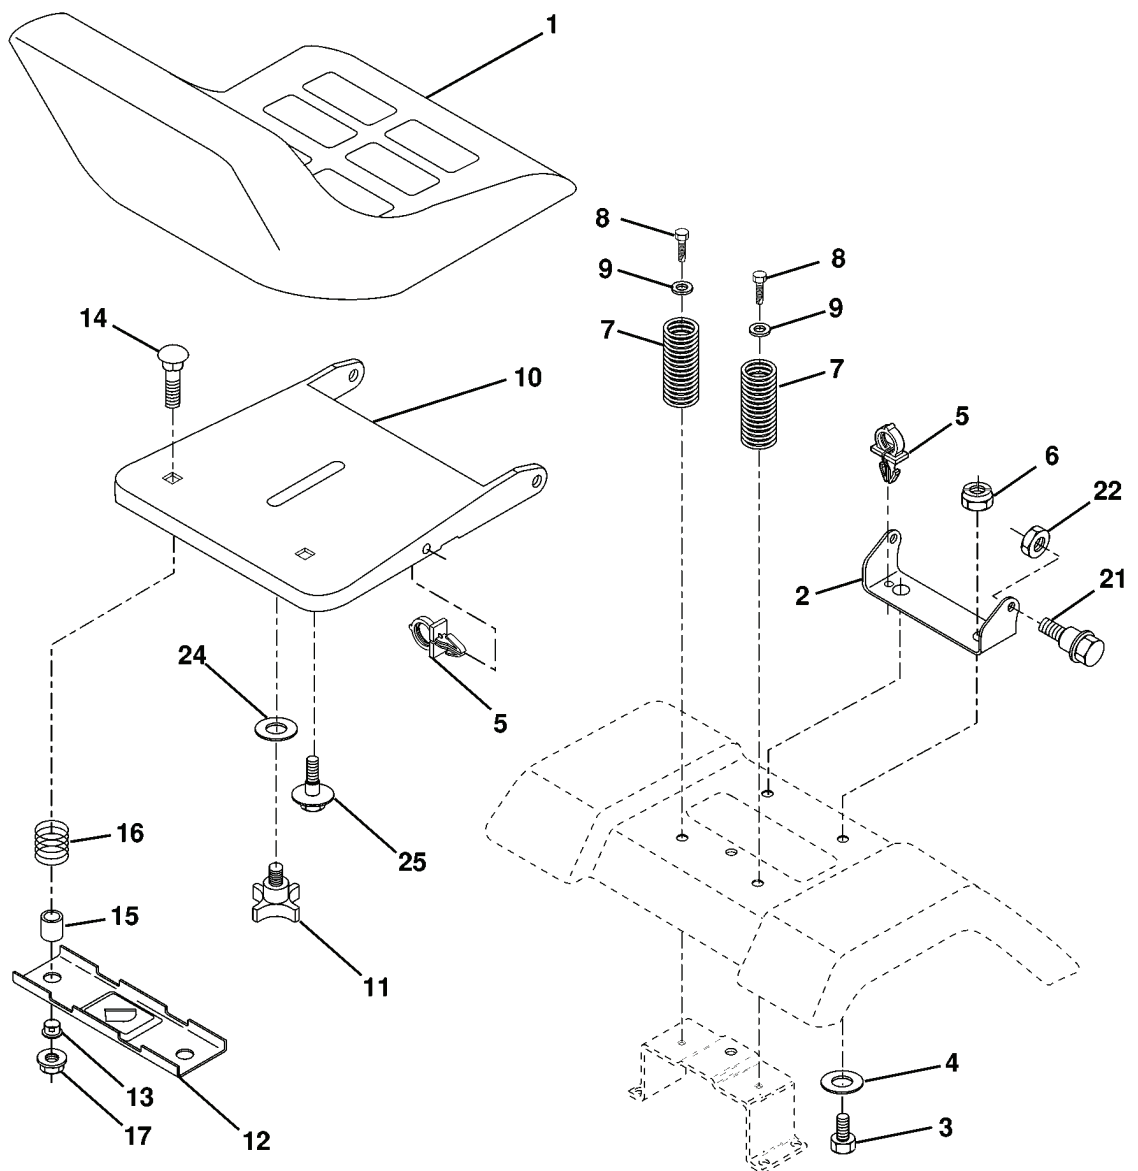

## WHEELS & TIRES

---

REF.	PART NO.	DESCRIPTION	REMARK	QTY.	KIT
1	532059192	CAP VALVE		1	
2	532065139	NIPPLE		1	
3	532106222	TIRE		1	
4	532059904	HOSE		1	
5	532138336	RIM		1	
6	532124957	FITTING		1	
7	532124959	BEARING		1	
8	532138337	RIM.SPROCKET		1	
9	532122082	TIRE		1	
10	532124926	HOSE		1	
11	532104757	HUB CAP		1	

## SEAT ASSEMBLY

---

REF.	PART NO.	DESCRIPTION	REMARK	QTY.	KIT
1	532140839	SEAT		1	
2	532140551	BRACKET		1	
3	874760616	BOLT		1	
4	819131610	WASHER		1	
5	532145006	CLIP		1	
6	873800600	NUT		1	
7	532124181	SPRING		1	
8	817490616	SCREW		1	
9	819131614	WASHER		1	
10	532155925	BRACKET		1	
11	532120068	KNOB		1	
12	532121246	BRACKET		1	
13	532121248	BUSHING		1	
14	872050412	BOLT		1	
15	532134300	SPACER		1	
16	532121250	SPRING		1	
17	532123976	LOCKNUT		1	
21	532153236	SCREW		1	
22	873800500	LOCK NUT		1	
24	819171912	WASHER		1	
25	532127018	BOLT		1	