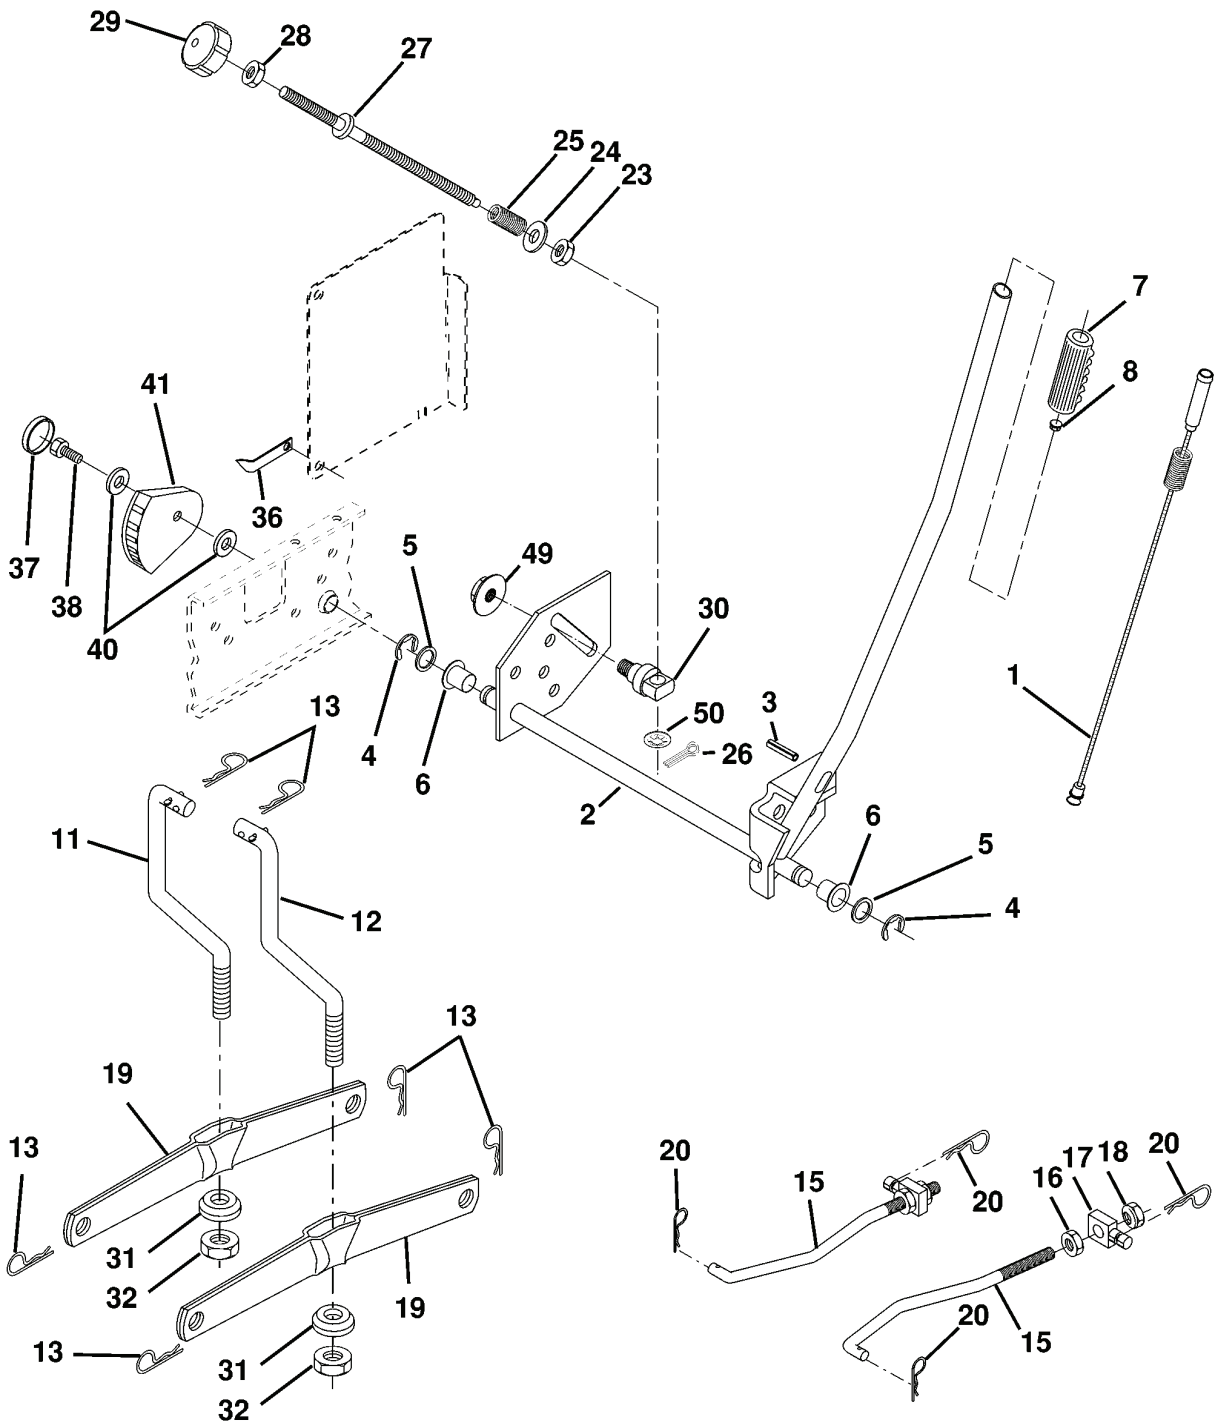

REPAIR PARTS

TRACTOR - - MODEL NO. YT150 (HEYT155B) PRODUCT NO. 954 17 00-11
SEAT ASSEMBLY

REF.	PART NO.	DESCRIPTION	REMARK	QTY.	KIT
1	532140839	SEAT		1	
2	532140551	BRACKET		1	
3	874760616	BOLT		1	
4	819131610	WASHER		1	
5	532145006	CLIP		1	
6	873800600	NUT		1	
7	532124181	SPRING		1	
8	817490616	SCREW		1	
9	819131614	WASHER		1	
10	532155925	BRACKET		1	
11	532120068	KNOB		1	
12	532121246	BRACKET		1	
13	532121248	BUSHING		1	
14	872050412	BOLT		1	
15	532134300	SPACER		1	
16	532121250	SPRING		1	
17	532123976	LOCKNUT		1	
21	532153236	SCREW		1	
22	873800500	LOCK NUT		1	
24	819171912	WASHER		1	
25	532127018	BOLT		1	

REPAIR PARTS

TRACTOR - - MODEL NO. YT150 (HEYT155B) PRODUCT NO. 954 17 00-11

MOWER LIFT

REF.	PART NO.	DESCRIPTION	REMARK	QTY.	KIT
1	532159460	WIRE		1	
2	532159471	LEVER		1	
3	532105767	PIN RETAINING SCREW		1	
4	812000002	RETAINER RING		1	
5	819211621	WASHER		1	
6	532120183	BEARING		1	
7	532125631	HANDLE		1	
8	532124526	KNOB		1	
11	532139865	LINK		1	
12	532139866	LINK		1	
13	532124670	RETAINER RING		1	
15	532127218	LINK		1	
16	873350800	NUT		1	
17	532130171	BRACKET		1	
18	873800800	NUT		1	
19	532139868	LEVER		1	
20	532124660	CIRCLIP		1	
23	532110807	NUT		1	
24	819131016	WASHER		1	
25	532124874	SPRING		1	
26	876020308	SPLIT PIN		1	
27	532126971	LEVER		1	
28	873350600	NUT		1	
29	532138057	KNOB		1	
30	532150233	TRUNNION		1	
31	532140302	BEARING		1	
32	873540600	NUT		1	
36	532155097	INDICATOR		1	
37	532123935	PLUG		1	
38	817490512	SCREW		1	
40	819112410	WASHER		1	
41	532155098	LEVER		1	
49	532145212	NUT		1	
50	532110452	NUT		1	