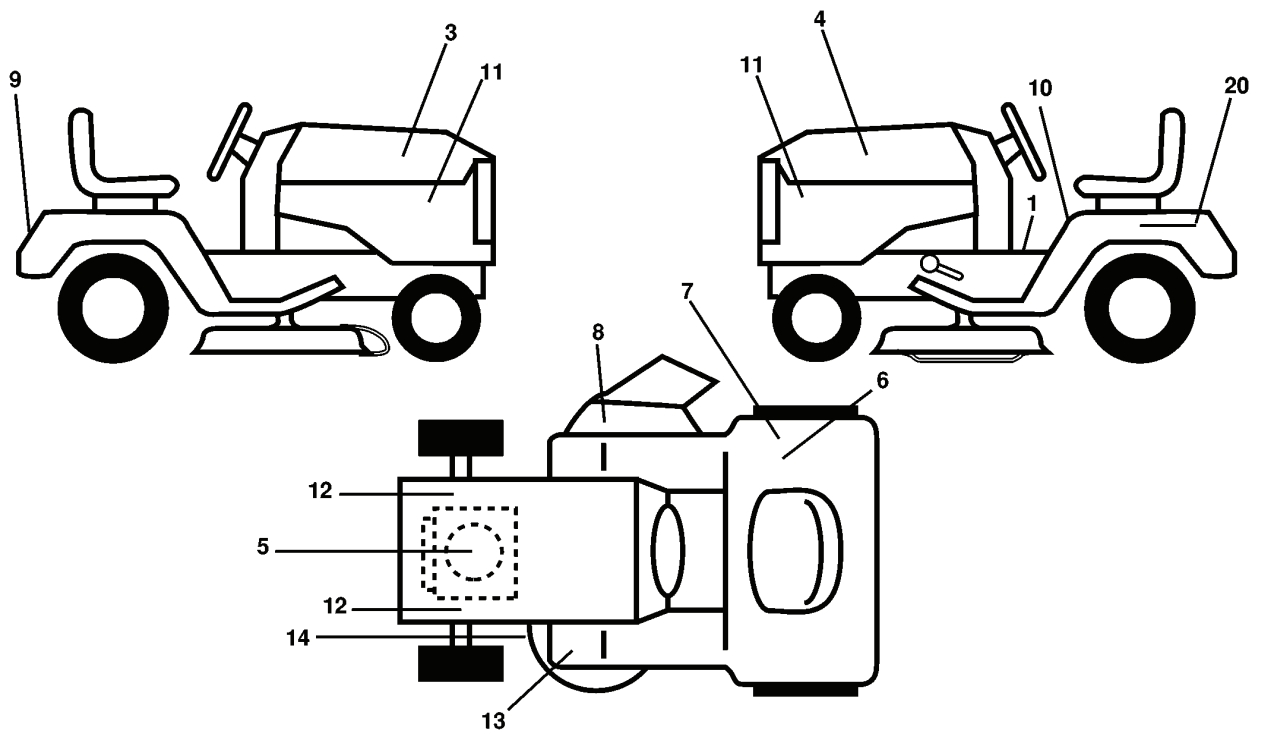

REPAIR PARTS

TRACTOR - - MODEL NO. YT150 (HEYT155B) PRODUCT NO. 954 17 00-11

DECALS

REF.	PART NO.	DESCRIPTION	REMARK	QTY.	KIT
1	532140837	DECAL	*NOTE: NOT IN STOCK, BUT CAN BE DELIVERED DIRECTLY FROM FACTORY.	1	
3	532151548	DECAL		1	
4	532151549	DECAL		1	
5	532273216	DECAL	*NOTE: NOT IN STOCK, BUT CAN BE DELIVERED DIRECTLY FROM FACTORY.	1	
6	532126187	DECAL	*NOTE: NOT IN STOCK, BUT CAN BE DELIVERED DIRECTLY FROM FACTORY.	1	
7	532145437	DECAL	*NOTE: NOT IN STOCK, BUT CAN BE DELIVERED DIRECTLY FROM FACTORY.	1	
8	532145494	DECAL	*NOTE: NOT IN STOCK, BUT CAN BE DELIVERED DIRECTLY FROM FACTORY.	1	
9	532150617	DECAL	*NOTE: NOT IN STOCK, BUT CAN BE DELIVERED DIRECTLY FROM FACTORY.	1	
10	532145498	DECAL	*NOTE: NOT IN STOCK, BUT CAN BE DELIVERED DIRECTLY FROM FACTORY.	1	
11	532159713	DECAL	*NOTE: NOT IN STOCK, BUT CAN BE DELIVERED DIRECTLY FROM FACTORY.	1	
12	532159736	DECAL	*NOTE: NOT IN STOCK, BUT CAN BE DELIVERED DIRECTLY FROM FACTORY.	1	
13	532159737	DECAL	*NOTE: NOT IN STOCK, BUT CAN BE DELIVERED DIRECTLY FROM FACTORY.	1	
14	532160396	DECAL	*NOTE: NOT IN STOCK, BUT CAN BE DELIVERED DIRECTLY FROM FACTORY.	1	
20	532145005	DECAL	*NOTE: NOT IN STOCK, BUT CAN BE DELIVERED DIRECTLY FROM FACTORY.	1	
--	532154515	FOOT REST		1	
--	532154516	FOOT REST		1	
--	532138311	DECAL	*NOTE: NOT IN STOCK, BUT CAN BE DELIVERED DIRECTLY FROM FACTORY.	1	
--	532156826	OPERATORS MANUAL		1	
--	532156827	OPERATORS MANUAL		1	
--	532162598	DECAL	*NOTE: NOT IN STOCK, BUT CAN BE DELIVERED DIRECTLY FROM FACTORY.	1	
--	LBD48	SNOW BLADE		1	
--	LSB42			1	
--	LC05	WHEEL WEIGHTS (PAIR)		1	
--	MK420	KIT.MULCHING 42" VENTED		1	
--	WGN42			1	
--	CE42	9540406-04 GRASS CATCHER 42 LT		1