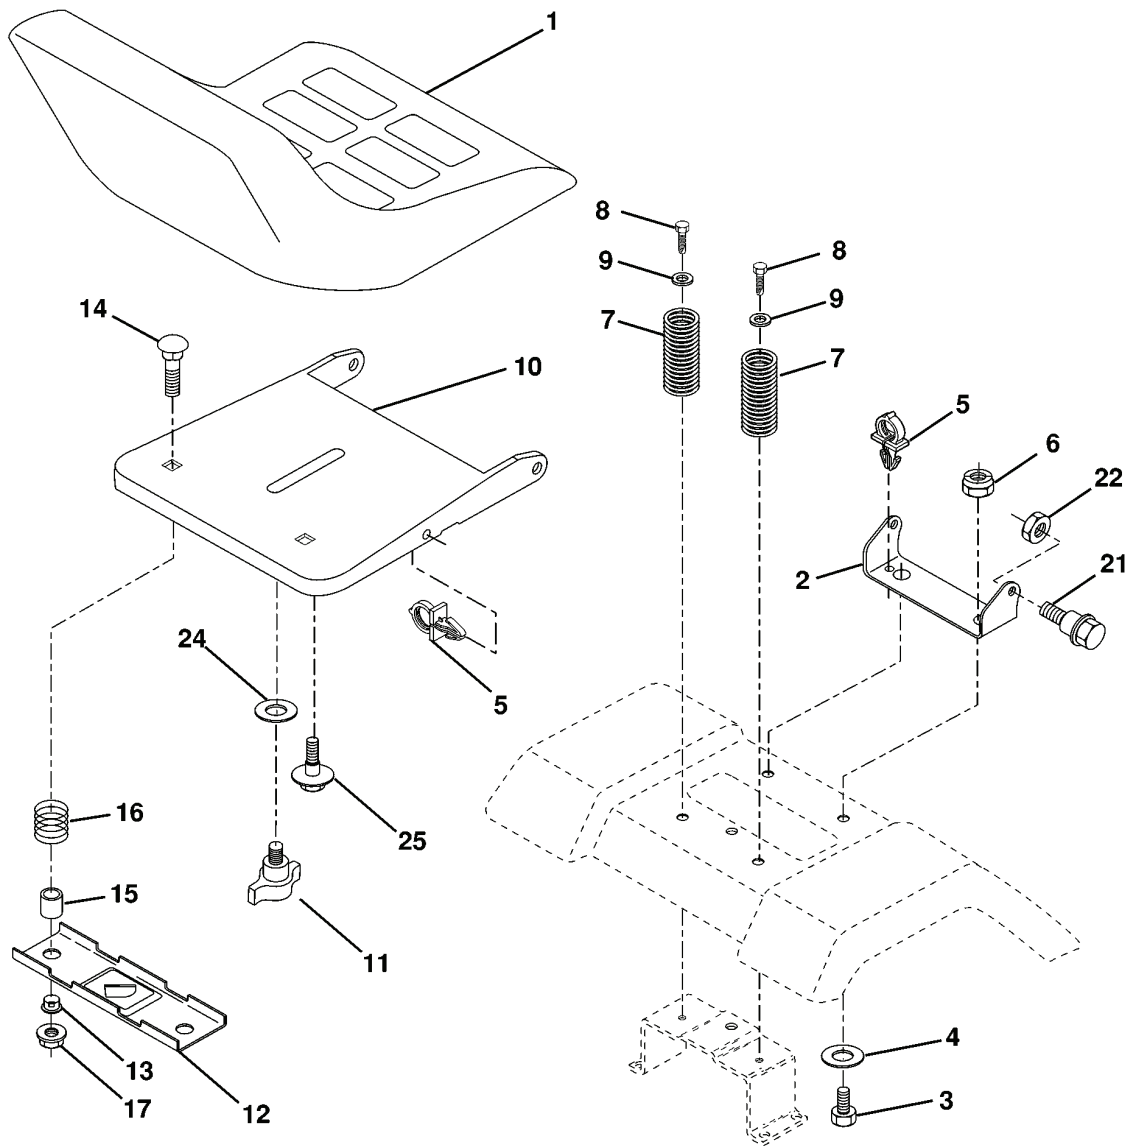

YT150, HEYT155B, 954170011, 1998-12

SPARE PARTS LIST

REPAIR PARTS

TRACTOR - - MODEL NO. YT150 (HEYT155B) PRODUCT NO. 954 17 00-11
ELECTRICAL

REF.	PART NO.	DESCRIPTION	REMARK	QTY.	KIT
1	532144925	BATTERY		1	
2	874760412	BOLT		1	
8	532156417	BOX		1	
16	532153664	SWITCH		1	
19	810090400	WASHER		1	
20	873350400	NUT		1	
21	532136850	HARNESS		1	
22	532004152	BULB		1	
24	532124780	CABLE		1	
25	532146147	CABLE		1	
26	532108824	FUSE		1	
27	873510400	NUT		1	
28	532124773	CABLE		1	
29	532121305	SWITCH		1	
30	532140301	SWITCH		1	
31	532124211	NUT		1	
32	532141226	COVER		1	
33	532122147	KEY		1	
40	532156442	CABLE ASSY		1	
41	871110408	BOLT		1	
42	532131563	COVER		1	
43	532145673	SOLENOID		1	
44	873640400	NUT		1	
45	532121433	AMPEREMETER		1	
52	532141940	WIRE		1	
70	532140422	HARNESS		1	

REPAIR PARTS

TRACTOR - - MODEL NO. YT150 (HEYT155B) PRODUCT NO. 954 17 00-11
SEAT ASSEMBLY

REF.	PART NO.	DESCRIPTION	REMARK	QTY.	KIT
1	532140839	SEAT		1	
2	532140551	BRACKET		1	
3	874760616	BOLT		1	
4	819131610	WASHER		1	
5	532145006	CLIP		1	
6	873800600	NUT		1	
7	532124181	SPRING		1	
8	817490616	SCREW		1	
9	819131614	WASHER		1	
10	532155925	BRACKET		1	
11	532120068	KNOB		1	
12	532121246	BRACKET		1	
13	532121248	BUSHING		1	
14	872050412	BOLT		1	
15	532134300	SPACER		1	
16	532121250	SPRING		1	
17	532123976	LOCKNUT		1	
21	532153236	SCREW		1	
22	873800500	LOCK NUT		1	
24	819171912	WASHER		1	
25	532127018	BOLT		1	