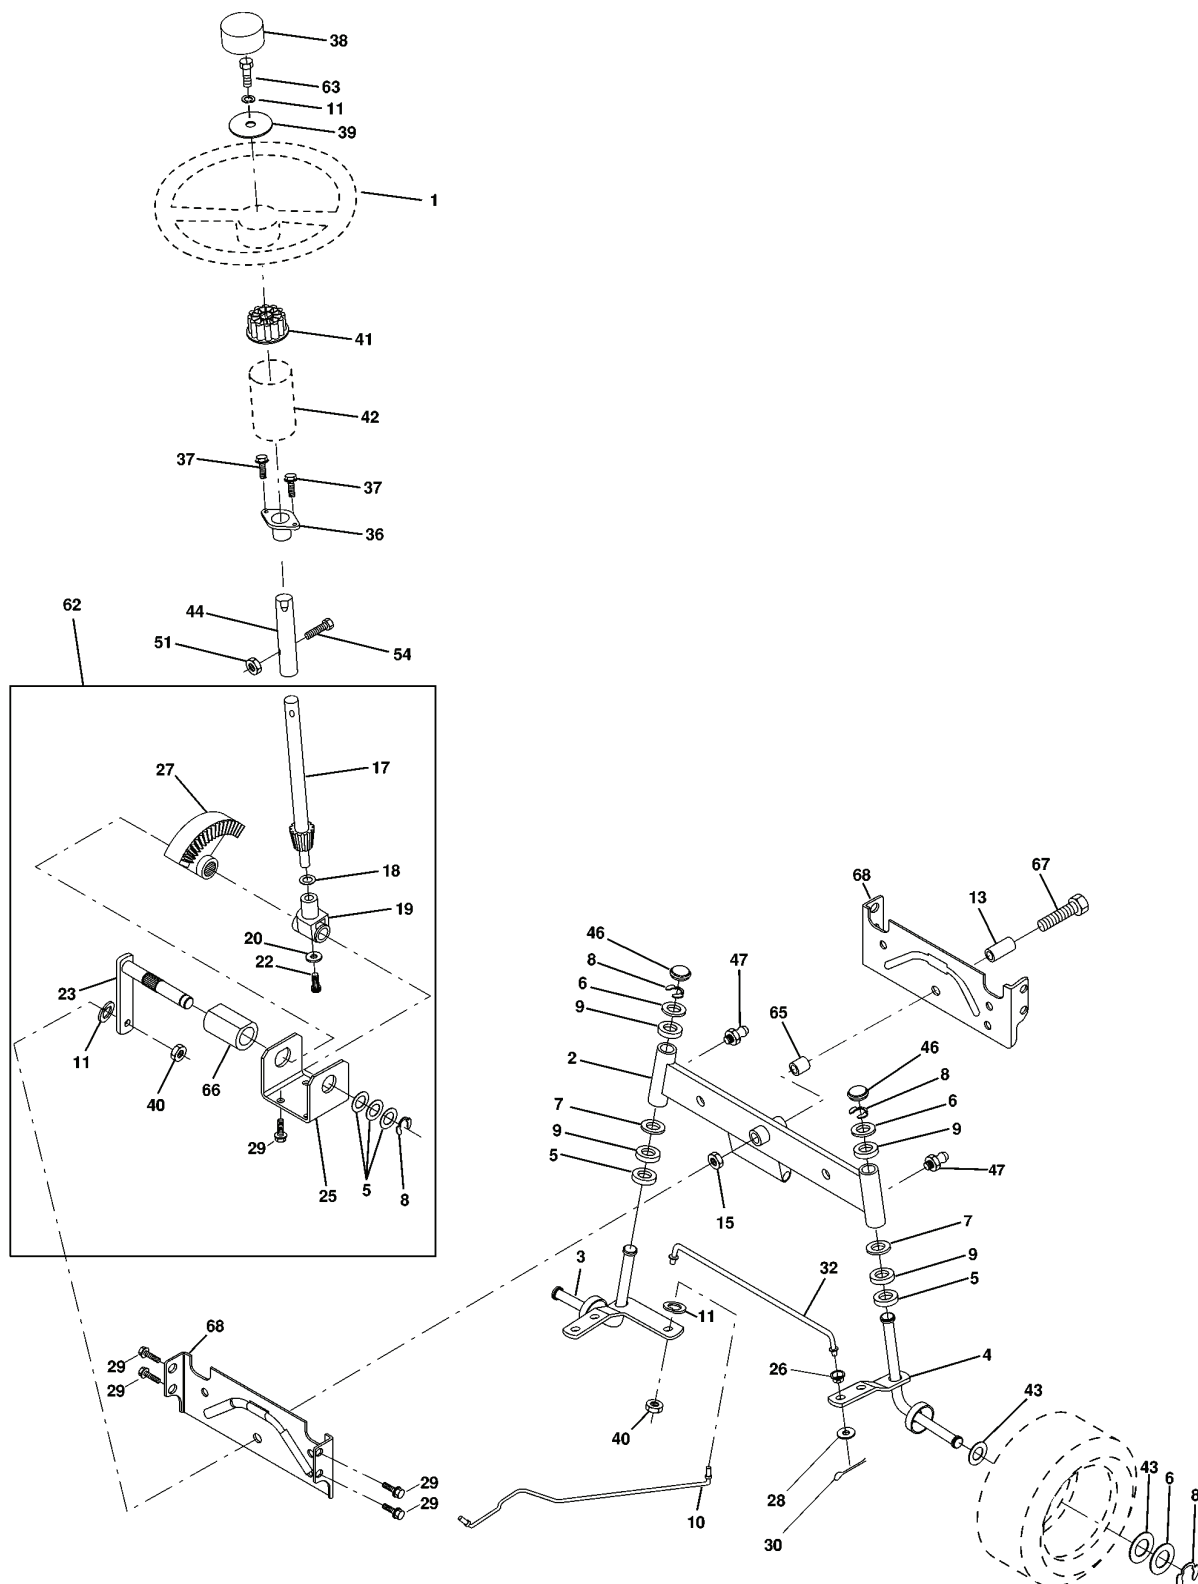

REPAIR PARTS

TRACTOR - - MODEL NO. YT150 (HEYT155B) PRODUCT NO. 954 17 00-11
STEERING ASSEMBLY

REF.	PART NO.	DESCRIPTION	REMARK	QTY.	KIT
1	532124415	STEERING WHEEL		1	
2	532154427	SHAFT		1	
3	532156483	SPINDLE		1	
4	532157473	SPINDLE		1	
5	532124931	WASHER		1	
6	532121748	WASHER		1	
7	819272016	WASHER		1	
8	812000029	RETAINER RING		1	
9	532124937	BEARING COL. STRG.		1	
10	532156438	LINK		1	
11	810040600	WASHER		1	
13	532154779	SPACER		1	
15	873901000	NUT		1	
17	532156546	SHAFT		1	
18	532057079	WASHER		1	
19	532124035	BRACKET		1	
20	532126684	SHIM		1	
22	871200410	SCREW		1	
23	532127501	SHAFT		1	
25	532154406	BRACKET		1	
26	532126847	BUSHING		1	
27	532136874	ECCENTRIC DISC		1	
28	819131416	WASHER		1	
29	817490612	SCREW		1	
30	876020412	SPLIT PIN		1	
32	532130465	ROD		1	
36	532155099	BUSHING		1	
37	532152927	SCREW		1	
38	532124416	INSERT		1	
39	819133808	WASHER		1	
40	532124701	NUT		1	
41	532100711	ADAPTER		1	
42	532155092	SLEEVE		1	
43	532121749	WASHER		1	
44	532153720	STEERING PINION		1	
46	532121232	HUB CAP		1	
47	532124836	NIPPLE		1	
51	873800500	LOCK NUT		1	
54	874780520	BOLT		1	
62	532156594	STEERING GEAR, KIT		1	
63	874780616	BOLT		1	
65	532154780	BUSHING		1	
66	532154404	BUSHING		1	
67	874781044	SCREW		1	
68	532154429	SHAFT		1