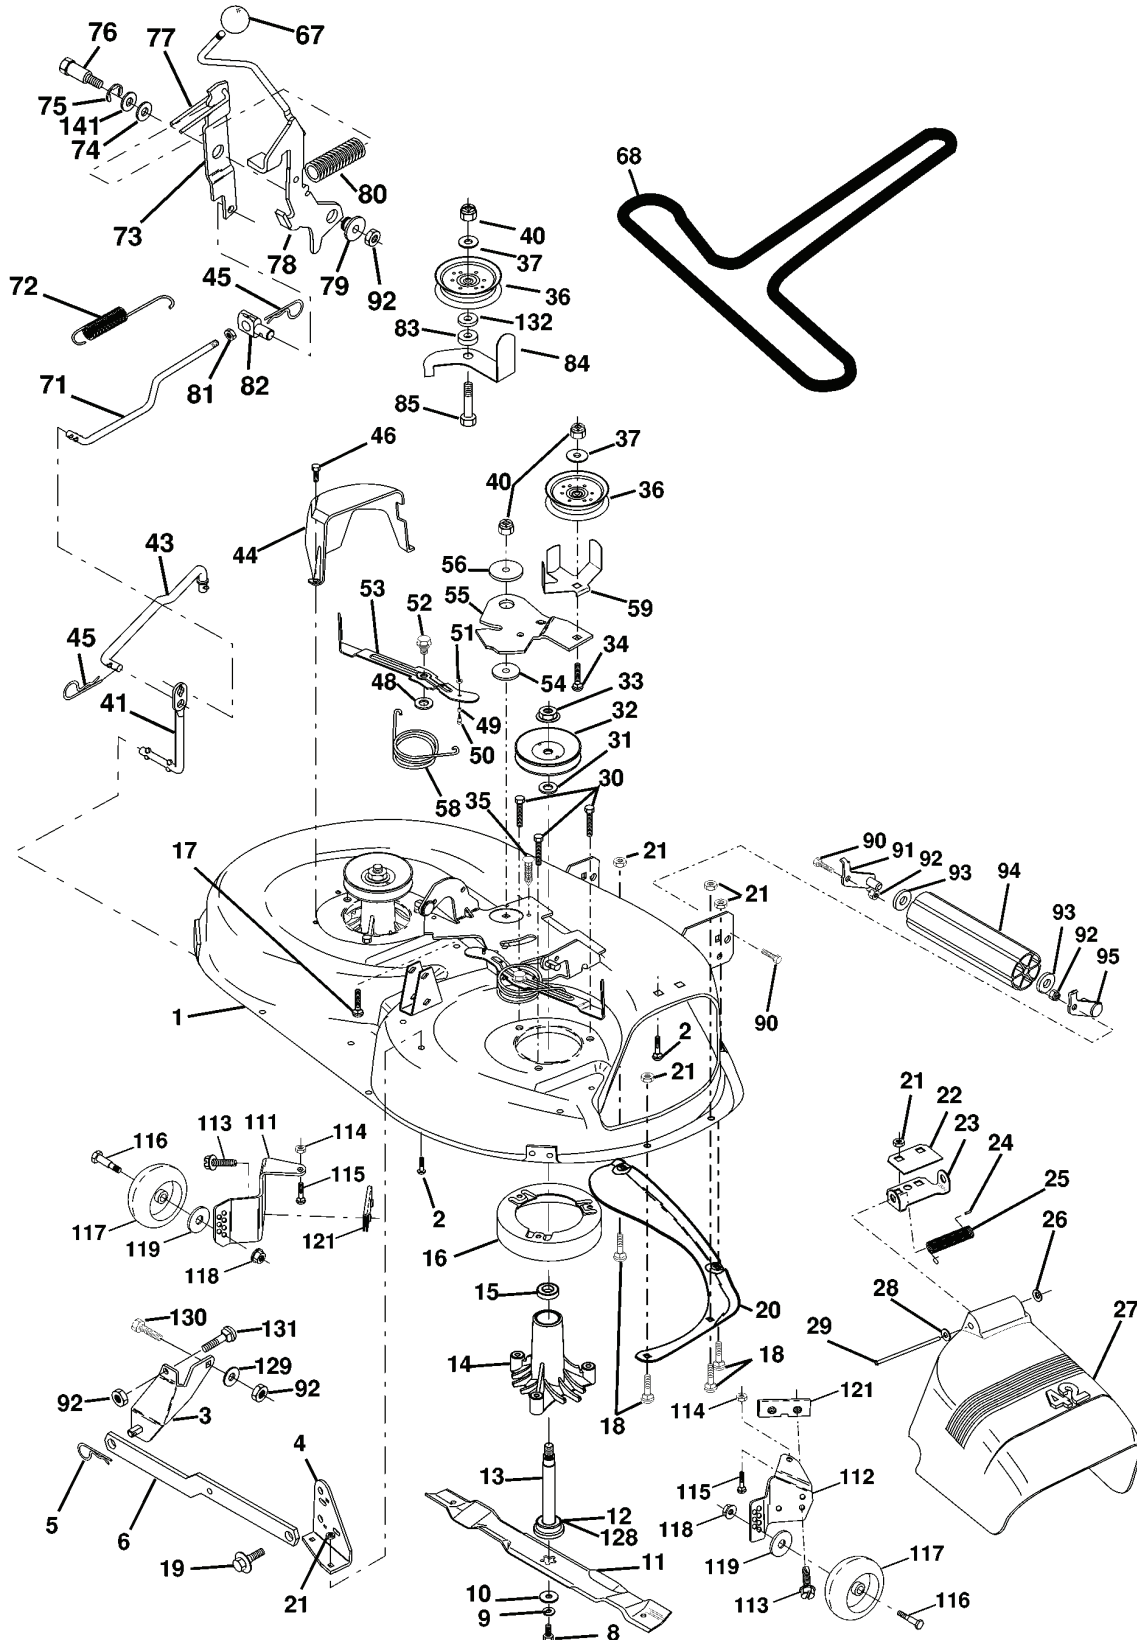

REPAIR PARTS

TRACTOR - - MODEL NO. YT150 (HEYT155B) PRODUCT NO. 954 17 00-11

MOWER DECK

REF.	PART NO.	DESCRIPTION	REMARK	QTY.	KIT
1	532144393	COVER		1	
2	872140506	BOLT		1	
3	532138017	BRACKE		1	
4	532138440	BRACKET		1	
5	532124670	RETAINER RING		1	
6	532130832	LEVER		1	
8	532850857	BOLT		1	
9	810030600	WASHER		1	
10	532140296	WASHER		1	
11	531005085	BLADE		1	
12	532129895	BEARING		1	
13	532137645	SHAFT		1	
14	532128774	BEARING HOUSING		1	
15	532110485	BEARING		1	
16	532140329	STRIPPER		1	
17	872110610	BOLT		1	
18	872140505	BOLT		1	
19	532132827	SPEC. BOLT		1	
20	532159770	RAIL		1	
21	873680500	NUT		1	
22	532134753	PLATE		1	
23	532131267	BRACKET		1	
24	532105304	HUB CAP		1	
25	532123713	SPRING		1	
26	532110452	NUT		1	
27	532130968	DEFLECTOR		1	
28	819111016	WASHER		1	
29	532131491	SHAFT		1	
30	532157722	SCREW		1	
31	532129963	WASHER		1	
32	532153535	PULLEY		1	
33	532137266	NUT		1	
34	872110614	BOLT		1	
35	532133835	XMAS TREE FASTNER		1	
36	532131494	PULLEY		1	
37	819131316	WASHER		1	
40	873680600	NUT		1	
41	532133551	LINK		1	
43	532140083	ROD		1	
44	532140088	GUARD		1	
45	532124788	RETAINER RING		1	
46	532137729	SCREW		1	
48	532133944	WASHER		1	
49	532155066	BUSHING		1	
50	532131340	BOLT		1	
51	532069180	NUT		1	
52	532139888	BOLT		1	
53	532157388	LEVER		1	
54	532133943	WASHER		1	
55	532155046	LEVER		1	
56	532122052	SPACER		1	
58	532140086	SPRING		1	
59	532141043	GUARD		1	
67	532162132	KNOB		1	
68	531005086	BELT		1	
71	532142427	ROD		1	
72	532131870	SPRING		1	
73	532127847	LEVER		1	
74	532121748	WASHER		1	
75	812000029	RETAINER RING		1	
76	532128903	BOLT		1	
77	532127845	BRACKET		1	
78	532160570	LEVER		1	
79	532127498	BUSHING		1	
80	532153701	SPRING		1	
81	873350600	NUT		1	
82	532142028	BRACKET		1	
83	532120958	WASHER		1	
84	532156084	TENSIONER		1	
85	872140618	BOLT		1	
90	874760616	BOLT		1	
91	532132274	BRACKET		1	
92	873800600	NUT		1	
93	819171416	WASHER		1	
94	532132264	ROLLER		1	
95	532132273	BRACKET		1	
111	532155197	BRACKET		1	
112	532155198	BRACKET		1