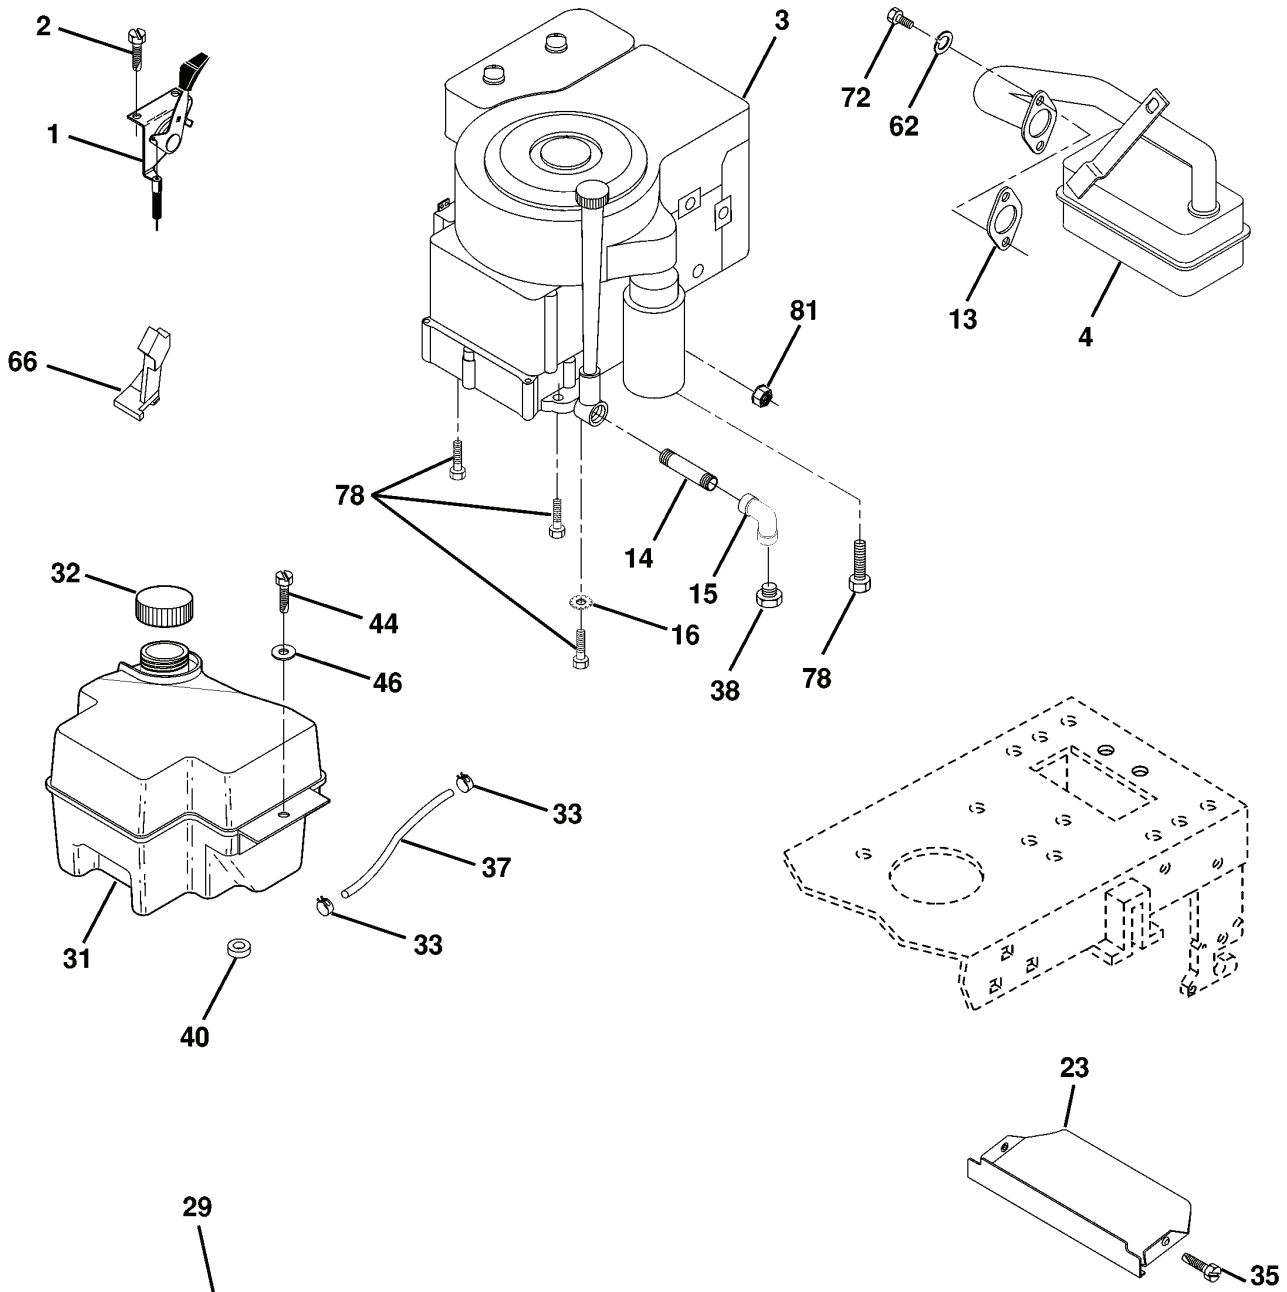

REPAIR PARTS

TRACTOR - - MODEL NO. YT150 (HEYT155B) PRODUCT NO. 954 17 00-11
ENGINE

OPTIONAL EQUIPMENT
Spark Arrester

REF.	PART NO.	DESCRIPTION	REMARK	QTY.	KIT
1	532141359	CONTROL		1	
2	817720410	SCREW		1	
4	532137352	MUFFLER		1	
13	532272293	GASKET		1	
14	813280324	PIPE		1	
15	813200300	ELBOW		1	
16	811050600	WASHER		1	
23	532159880	PROTECTOR		1	
29	532137180	SPARK ARRESTER KIT		1	
31	532161911	TANK		1	
32	532140527	FUEL CAP		1	
33	532123487	HOSE CLAMP		1	
35	817490512	SCREW		1	
37	532137040	HOSE		1	
40	532124028	BUSHING		1	
44	817490412	SCREW		1	
46	819091416	WASHER		1	
62	810040500	WASHER		1	
66	532127951	MOVEMENT LIMITER		1	
72	871070512	BOLT		1	
78	817490620	SCREW		1	
81	532128861	NUT		1