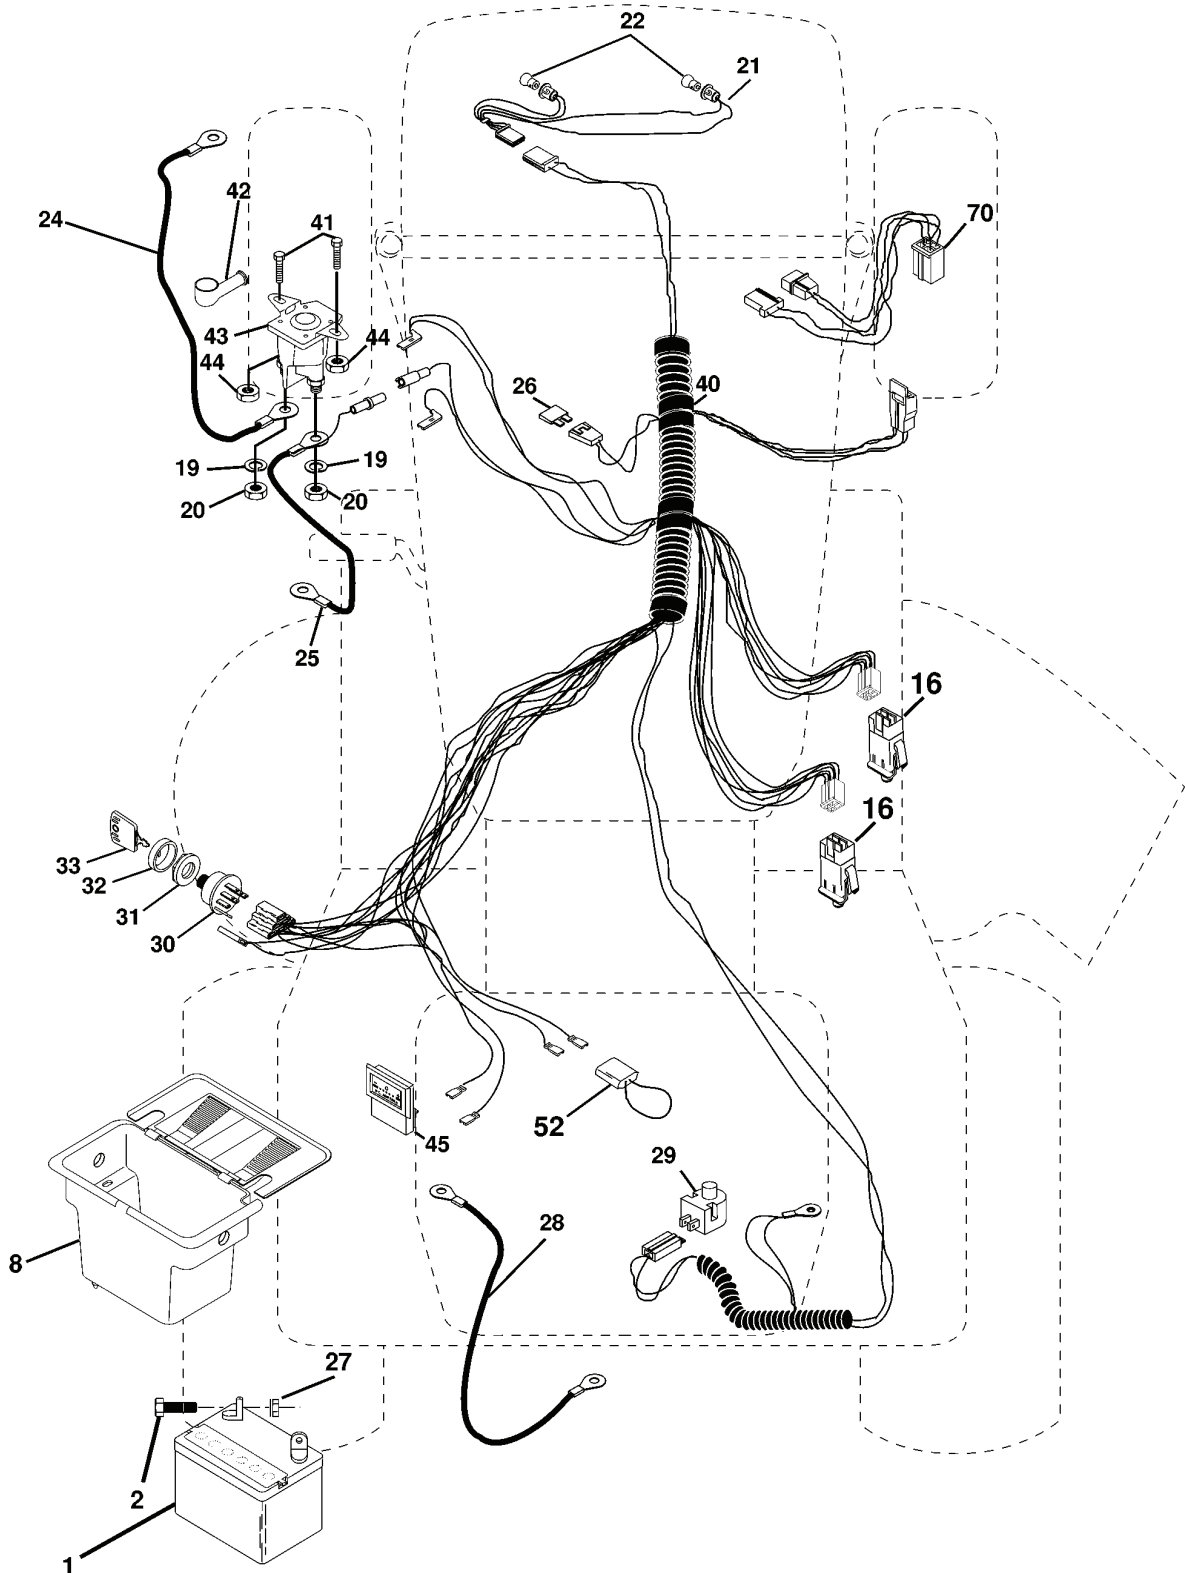

YT150, HEYT155B, 954170011, 1998-12

SPARE PARTS LIST

REPAIR PARTS

TRACTOR - - MODEL NO. YT150 (HEYT155B) PRODUCT NO. 954 17 00-11
ELECTRICAL

REF.	PART NO.	DESCRIPTION	REMARK	QTY.	KIT
1	532144925	BATTERY		1	
2	874760412	BOLT		1	
8	532156417	BOX		1	
16	532153664	SWITCH		1	
19	810090400	WASHER		1	
20	873350400	NUT		1	
21	532136850	HARNESS		1	
22	532004152	BULB		1	
24	532124780	CABLE		1	
25	532146147	CABLE		1	
26	532108824	FUSE		1	
27	873510400	NUT		1	
28	532124773	CABLE		1	
29	532121305	SWITCH		1	
30	532140301	SWITCH		1	
31	532124211	NUT		1	
32	532141226	COVER		1	
33	532122147	KEY		1	
40	532156442	CABLE ASSY		1	
41	871110408	BOLT		1	
42	532131563	COVER		1	
43	532145673	SOLENOID		1	
44	873640400	NUT		1	
45	532121433	AMPEREMETER		1	
52	532141940	WIRE		1	
70	532140422	HARNESS		1	

REPAIR PARTS

TRACTOR - - MODEL NO. YT150 (HEYT155B) PRODUCT NO. 954 17 00-11
SEAT ASSEMBLY

REF.	PART NO.	DESCRIPTION	REMARK	QTY.	KIT
1	532140839	SEAT		1	
2	532140551	BRACKET		1	
3	874760616	BOLT		1	
4	819131610	WASHER		1	
5	532145006	CLIP		1	
6	873800600	NUT		1	
7	532124181	SPRING		1	
8	817490616	SCREW		1	
9	819131614	WASHER		1	
10	532155925	BRACKET		1	
11	532120068	KNOB		1	
12	532121246	BRACKET		1	
13	532121248	BUSHING		1	
14	872050412	BOLT		1	
15	532134300	SPACER		1	
16	532121250	SPRING		1	
17	532123976	LOCKNUT		1	
21	532153236	SCREW		1	
22	873800500	LOCK NUT		1	
24	819171912	WASHER		1	
25	532127018	BOLT		1	