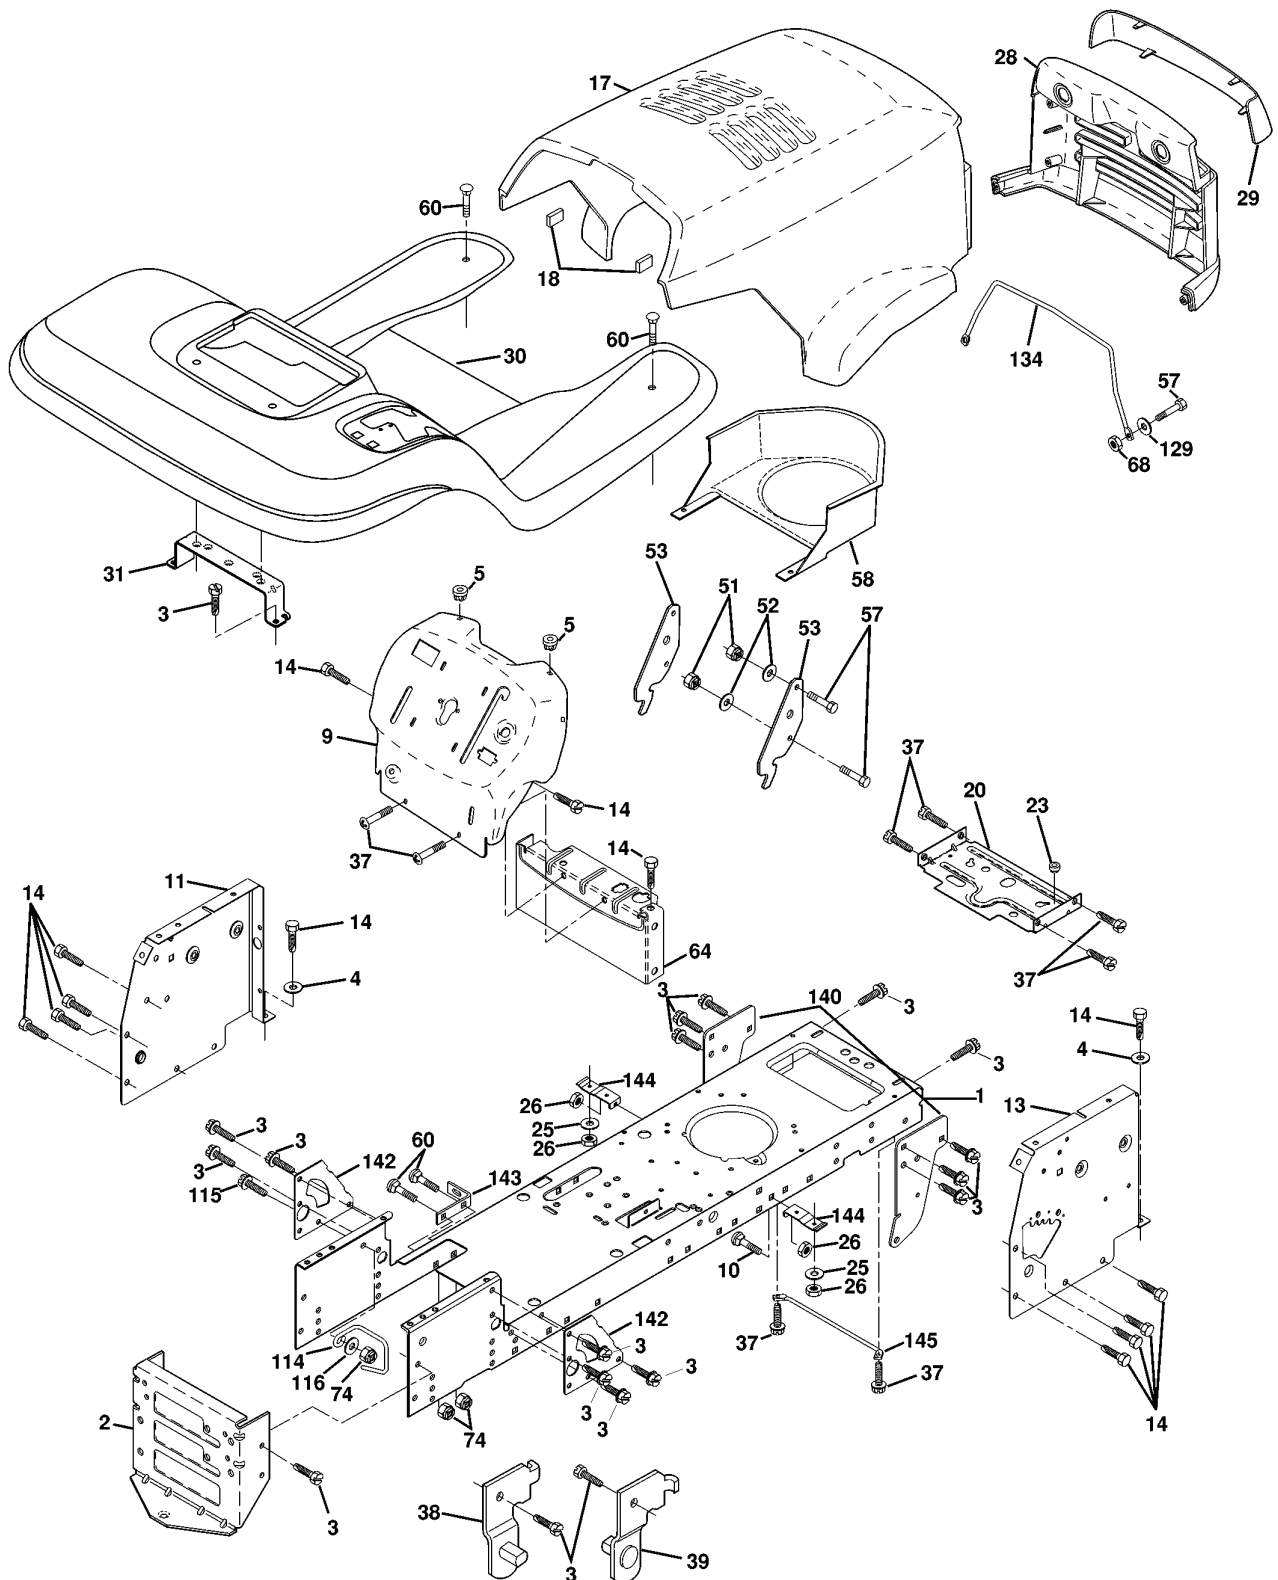

REPAIR PARTS

TRACTOR - - MODEL NO. YT150 (HEYT155B) PRODUCT NO. 954 17 00-11
CHASSIS AND ENCLOSURES

REF.	PART NO.	DESCRIPTION	REMARK	QTY.	KIT
1	532160392	CHASSIS		1	
2	532140356	DRAWBAR		1	
3	817490612	SCREW		1	
4	819131216	WASHER		1	
5	532155272	DAMPER		1	
9	532163677	PANEL		1	
10	872140608	BOLT		1	
11	532155927	PLATE		1	
13	532155936	PLATE		1	
14	817490608	SCREW		1	
17	532156051	HOOD		1	
18	532162938			1	
20	532156437	PLATE		1	
23	532124028	BUSHING		1	
25	819131312	WASHER		1	
26	873800600	NUT		1	
28	532149776	GRILL		1	
29	532149777	LENS		1	
30	532156489	GUARD		1	
31	532139976	BRACKET		1	
37	817490508	SCREW		1	
38	532139886	BRACKET		1	
39	532139887	BRACKET		1	
51	873800400	NUT		1	
52	819091416	WASHER		1	
53	532150067	BRACKET		1	
57	874780412	BOLT		1	
58	532150127	AIR CONDUCTOR		1	
60	872140606	BOLT		1	
64	532154798	PANEL		1	
68	873510400	NUT		1	
74	873680600	NUT		1	
114	532158112	BELT GUIDE		1	
115	817490620	SCREW		1	
116	819131614	WASHER		1	
129	819091016	WASHER		1	
134	532160219	ROD		1	
140	532158418	BRACKET		1	
142	532165867	PLATE		1	
143	532154966	BRACKET		1	
144	532154207	HOLDER		1	
145	532156524	SHAFT		1	
--	532005479	PLUG		1