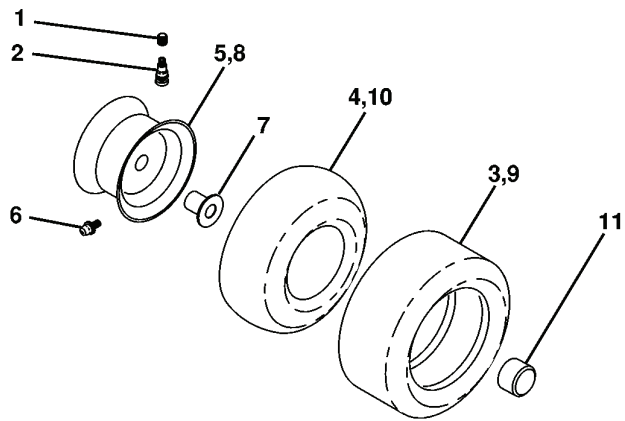

REPAIR PARTS

TRACTOR - - MODEL NO. YT150 (HEYT155B) PRODUCT NO. 954 17 00-11

WHEELS & TIRES

REF.	PART NO.	DESCRIPTION	REMARK	QTY.	KIT
1	532059192	CAP VALVE		1	
2	532065139	NIPPLE		1	
3	532106222	TIRE		1	
4	532059904	HOSE		1	
5	532138336	RIM		1	
6	532124957	FITTING		1	
7	532124959	BEARING		1	
8	532138337	RIM.SPROCKET		1	
9	532122082	TIRE		1	
10	532124926	HOSE		1	
11	532104757	HUB CAP		1