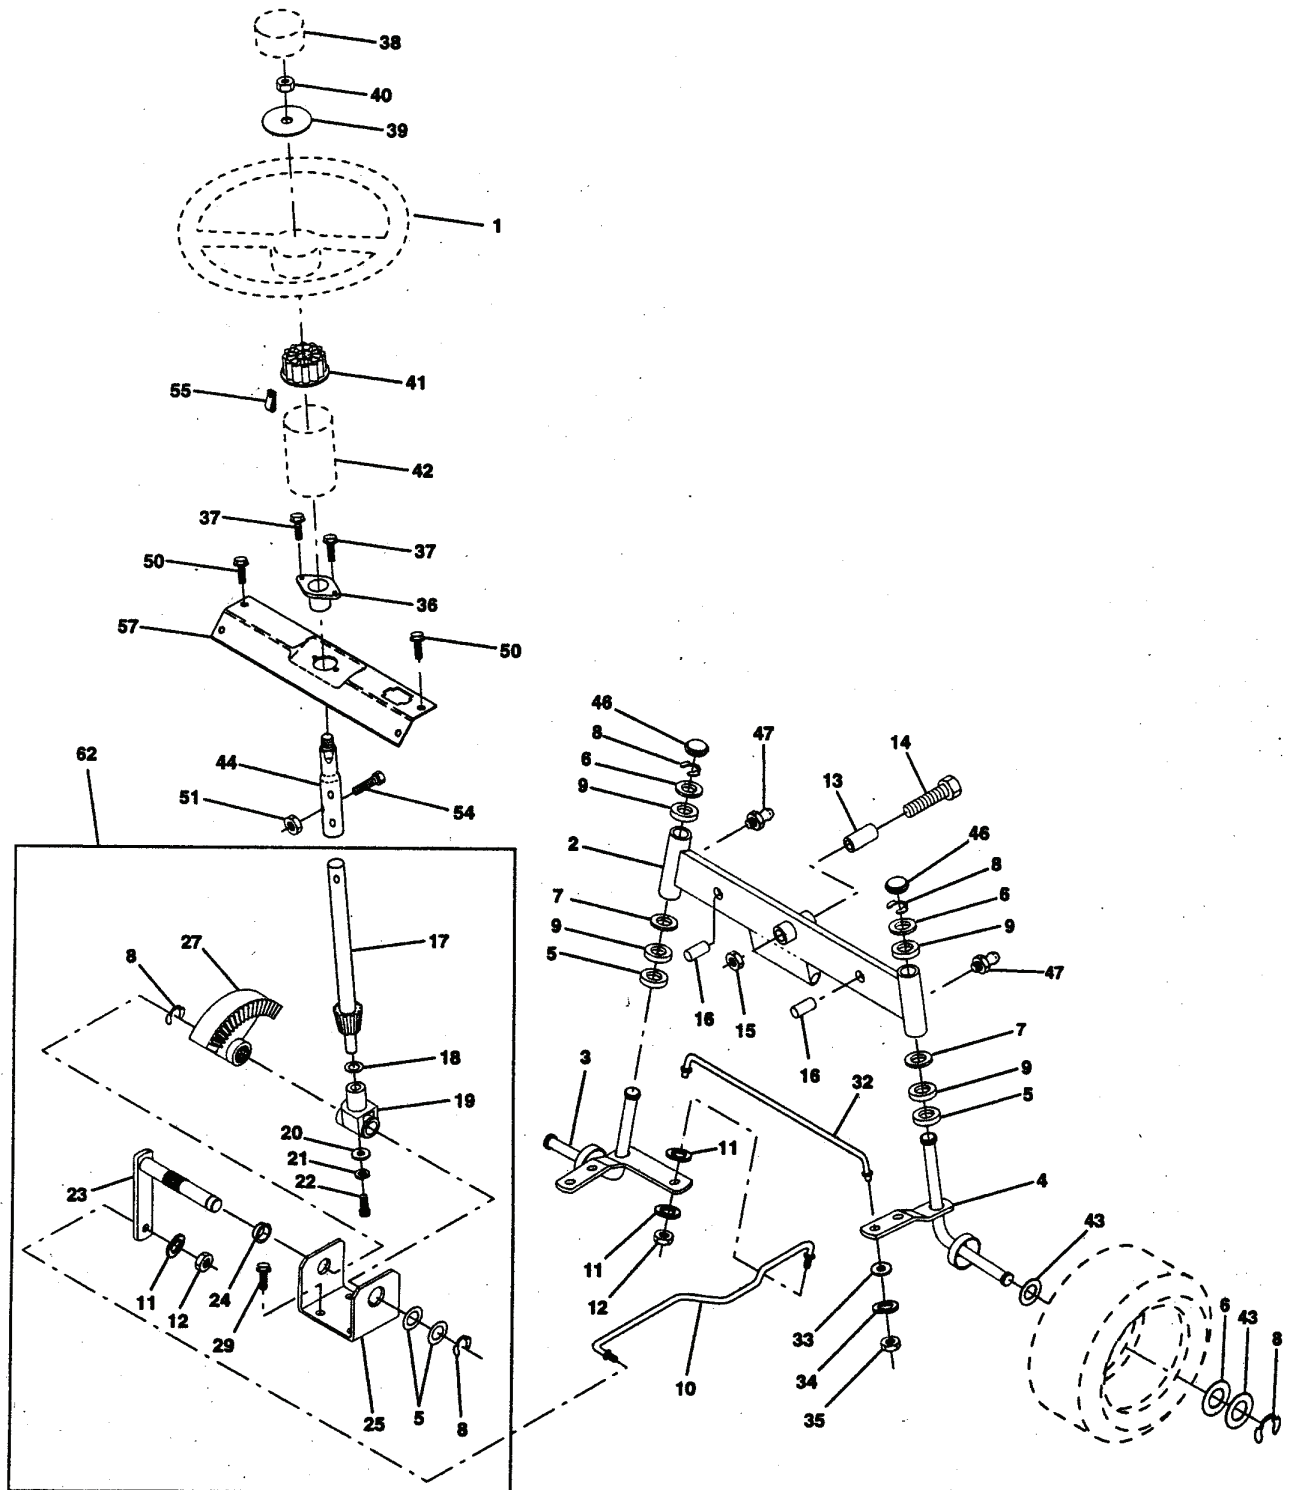

REPAIR PARTS

TRACTOR - MODEL NO. YT150 (HCYT150A) PRODUCT NO. 954 84 00-21
SEAT ASSEMBLY

REF.	PART NO.	DESCRIPTION	REMARK	QTY.	KIT
1	532124185	SEAT		1	
2	532140551	BRACKET		1	
3	874760616	BOLT		1	
4	819131610	WASHER		1	
5	532145006	CLIP		1	
6	873800600	NUT		1	
7	532124181	SPRING		1	
8	817490616	SCREW		1	
9	819131614	WASHER		1	
10	532140552	BRACKET		1	
11	532120068	KNOB		1	
12	532121246	BRACKET		1	
13	532121248	BUSHING		1	
14	872050411	BOLT		1	
15	532134300	SPACER		1	
16	532121250	SPRING		1	
17	532123976	LOCKNUT		1	
18	532124238	HUB CAP		1	
21	532139888	BOLT		1	
22	873800500	LOCK NUT		1	
24	819171912	WASHER		1	
25	532127018	BOLT		1	

REPAIR PARTS

TRACTOR - MODEL NO. YT150 (HCYT150A) PRODUCT NO. 954 84 00-21
STEERING ASSEMBLY

REF.	PART NO.	DESCRIPTION	REMARK	QTY.	KIT
1	532124415	STEERING WHEEL		1	
2	532142033	AXLE		1	
3	532135227	SPINDLE		1	
4	532135228	SPINDLE		1	
5	532124931	WASHER		1	
6	532121748	WASHER		1	
7	819272016	WASHER		1	
8	812000029	RETAINER RING		1	
9	532124937	BEARING COL. STRG.		1	
10	532130468	LINK		1	
11	810040600	WASHER		1	
12	873610600	NUT		1	
13	532110438	SPACER		1	
14	874011056	BOLT		1	
15	873901000	NUT		1	
16	532132624	PIN RETAINING SCREW		1	
17	532140176	SHAFT		1	
18	532057079	WASHER		1	
19	532124035	BRACKET		1	
20	532126684	SHIM		1	
21	810040400	WASHER		1	
22	871070410	SCREW		1	
23	532127501	SHAFT		1	
24	532109816	BUSHING		1	
25	532124036	BRACKET		1	
27	532136874	ECCENTRIC DISC		1	
29	817490612	SCREW		1	
32	532139929	ROD		1	
33	819111216	WASHER		1	
34	810040500	WASHER		1	
35	873810500	NUT		1	
36	532102803	BUSHING		1	
37	817431008	SCREW		1	
38	532124416	INSERT		1	
39	819133808	WASHER		1	
40	532124701	NUT		1	
41	532104820	ADAPTER		1	
42	532150390	SLEEVE		1	
43	532121749	WASHER		1	
44	532146690	SHAFT		1	
46	532121232	HUB CAP		1	
47	532124836	NIPPLE		1	
50	817490412	SCREW		1	
51	873800500	LOCK NUT		1	
54	874780520	BOLT		1	
55	532140285	CLIP		1	
57	532140172	SUPPORT		1	
62	532149686	STEERING GEAR, KIT		1	