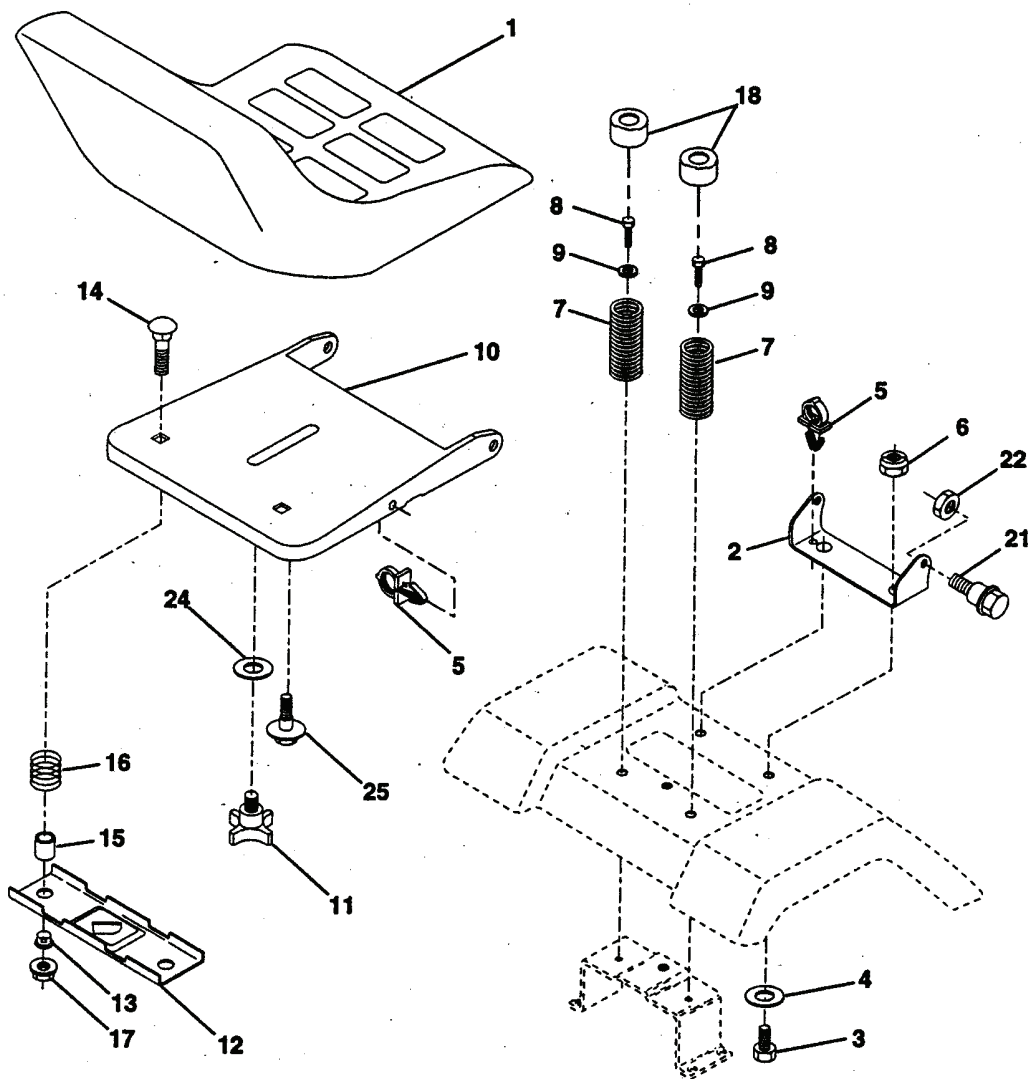

REPAIR PARTS

TRACTOR - MODEL NO. YT150 (HCYT150A) PRODUCT NO. 954 84 00-21

ENGINE

OPTIONAL EQUIPMENT
Spark Arrester

REF.	PART NO.	DESCRIPTION	REMARK	QTY.	KIT
1	532140310	CONTROL		1	
2	817720410	SCREW		1	
4	532137352	MUFFLER		1	
13	532272293	GASKET		1	
14	813280324	PIPE		1	
15	813200300	ELBOW		1	
16	811050600	WASHER		1	
18	532136718	HEAT SHIELD		1	
19	532105839	NUT		1	
20	532105838	NUT		1	
21	819091016	WASHER		1	
22	532123650	STUD		1	
23	532128953	MUFFLER COVER		1	
24	817021008	SCREW		1	
29	532137180	SPARK ARRESTER KIT		1	
31	532140280	TANK		1	
32	532140527	FUEL CAP		1	
33	532123487	HOSE CLAMP		1	
37	532137040	HOSE		1	
40	532124028	BUSHING		1	
44	817490412	SCREW		1	
46	819091416	WASHER		1	
62	810040500	WASHER		1	
72	871070512	BOLT		1	
78	817490620	SCREW		1	
81	532128861	NUT		1	

REPAIR PARTS

TRACTOR - MODEL NO. YT150 (HCYT150A) PRODUCT NO. 954 84 00-21
SEAT ASSEMBLY

REF.	PART NO.	DESCRIPTION	REMARK	QTY.	KIT
1	532124185	SEAT		1	
2	532140551	BRACKET		1	
3	874760616	BOLT		1	
4	819131610	WASHER		1	
5	532145006	CLIP		1	
6	873800600	NUT		1	
7	532124181	SPRING		1	
8	817490616	SCREW		1	
9	819131614	WASHER		1	
10	532140552	BRACKET		1	
11	532120068	KNOB		1	
12	532121246	BRACKET		1	
13	532121248	BUSHING		1	
14	872050411	BOLT		1	
15	532134300	SPACER		1	
16	532121250	SPRING		1	
17	532123976	LOCKNUT		1	
18	532124238	HUB CAP		1	
21	532139888	BOLT		1	
22	873800500	LOCK NUT		1	
24	819171912	WASHER		1	
25	532127018	BOLT		1	