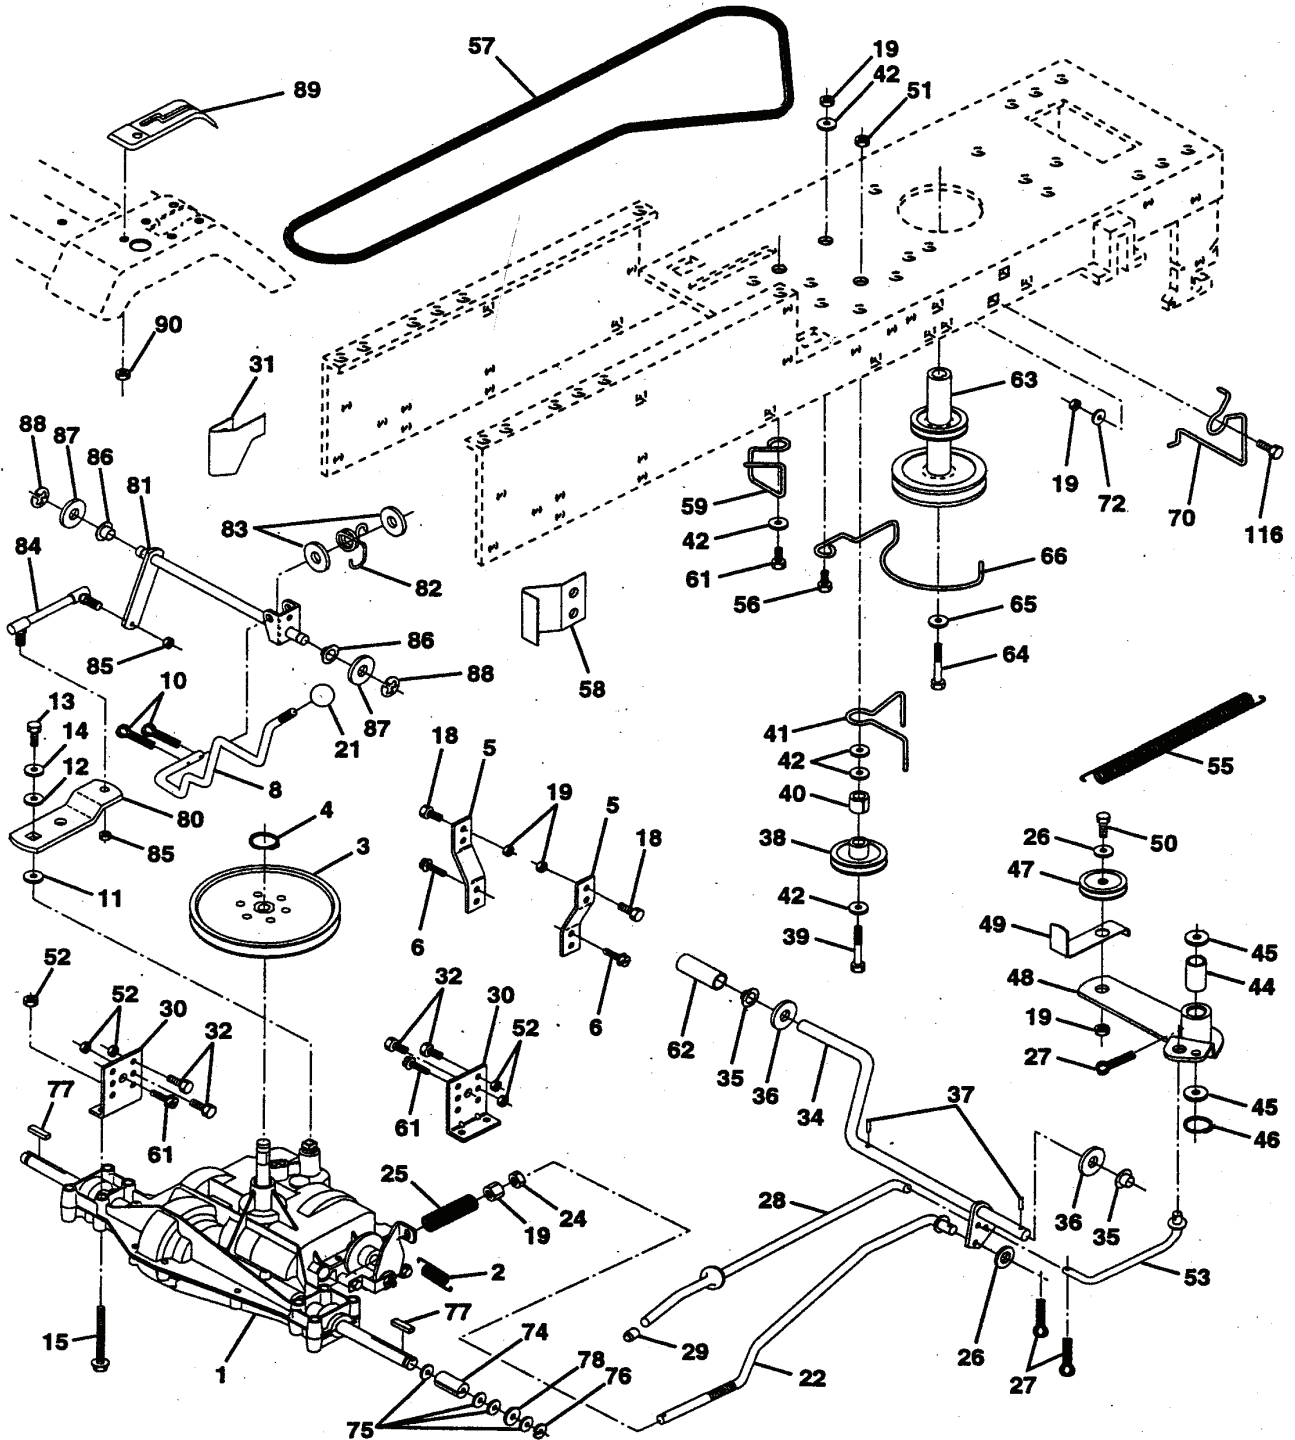

REPAIR PARTS

TRACTOR - MODEL NO. YT150 (HCYT150A) PRODUCT NO. 954 84 00-21

DRIVE

REF.	PART NO.	DESCRIPTION	REMARK	QTY.	KIT
1	532145605	SHAFT		1	
2	532146682	SPRING		1	
3	532123666	PULLEY		1	
4	812000028	CLIP		1	
5	532121520	BRACKET		1	
6	817490512	SCREW		1	
8	532141003	GEAR LEVER		1	
10	876020416	SPLIT PIN		1	
11	532105701	WASHER		1	
12	819151216	WASHER		1	
13	874550412	BOLT		1	
14	810040400	WASHER		1	
15	874490544	SCREW		1	
18	874780616	BOLT		1	
19	873800600	NUT		1	
21	532121274	KNOB		1	
22	532130804	ROD		1	
24	873350600	NUT		1	
25	532106888	SPRING		1	
26	819131316	WASHER		1	
27	876020412	SPLIT PIN		1	
28	532145204	ROD		1	
29	532071673	COVER		1	
30	532130807	BRACKET		1	
31	532127275	GUIDE		1	
32	874760512	BOLT		1	
34	532149001	PEDAL		1	
35	532120183	BEARING		1	
36	819211616	WASHER		1	
37	532124963	PIN RETAINING SCREW		1	
38	532123674	PULLEY		1	
39	874760644	BOLT		1	
40	532124965	SPACER		1	
41	532109070	BELT GUIDE		1	
42	819131312	WASHER		1	
44	532105706	BEARING		1	
45	532110812	WASHER		1	
46	812000039	RETAINER RING		1	
47	532127783	PULLEY		1	
48	532123789	GUIDE ROLLER		1	
49	532123205	BELT GUIDE		1	
50	874760624	BOLT		1	
51	873680600	NUT		1	
52	873680500	NUT		1	
53	532105710	LINK		1	
55	532105709	SPRING		1	
56	874760620	BOLT		1	
57	532130801	V-BELT		1	
58	532127274	KEEPER		1	
59	532140312	BELT GUIDE		1	
61	817490612	SCREW		1	
62	532124872	PEDAL RUBBER		1	
63	532140186	PULLEY		1	
64	871170764	BOLT		1	
65	810040700	WASHER		1	
66	532129921	BELT GUIDE		1	
70	532134683	BELT GUIDE		1	
72	819132012	WASHER		1	
74	532109502	SPACER		1	
75	532121749	WASHER		1	
76	812000001	RETAINER RING		1	
77	532123583	KEY		1	
78	532121748	WASHER		1	
80	532131487	LEVER		1	
81	532136933	SHAFT		1	
82	532123782	TORSION SPRING		1	
83	819171216	WASHER		1	
84	532132183	LEVER		1	
85	532150360	NUT		1	
86	532071208	BUSHING		1	
87	819212016	WASHER		1	
88	812000008	CLIP		1	
89	532139964	CONSOLE		1	
90	532124346	NUT		1