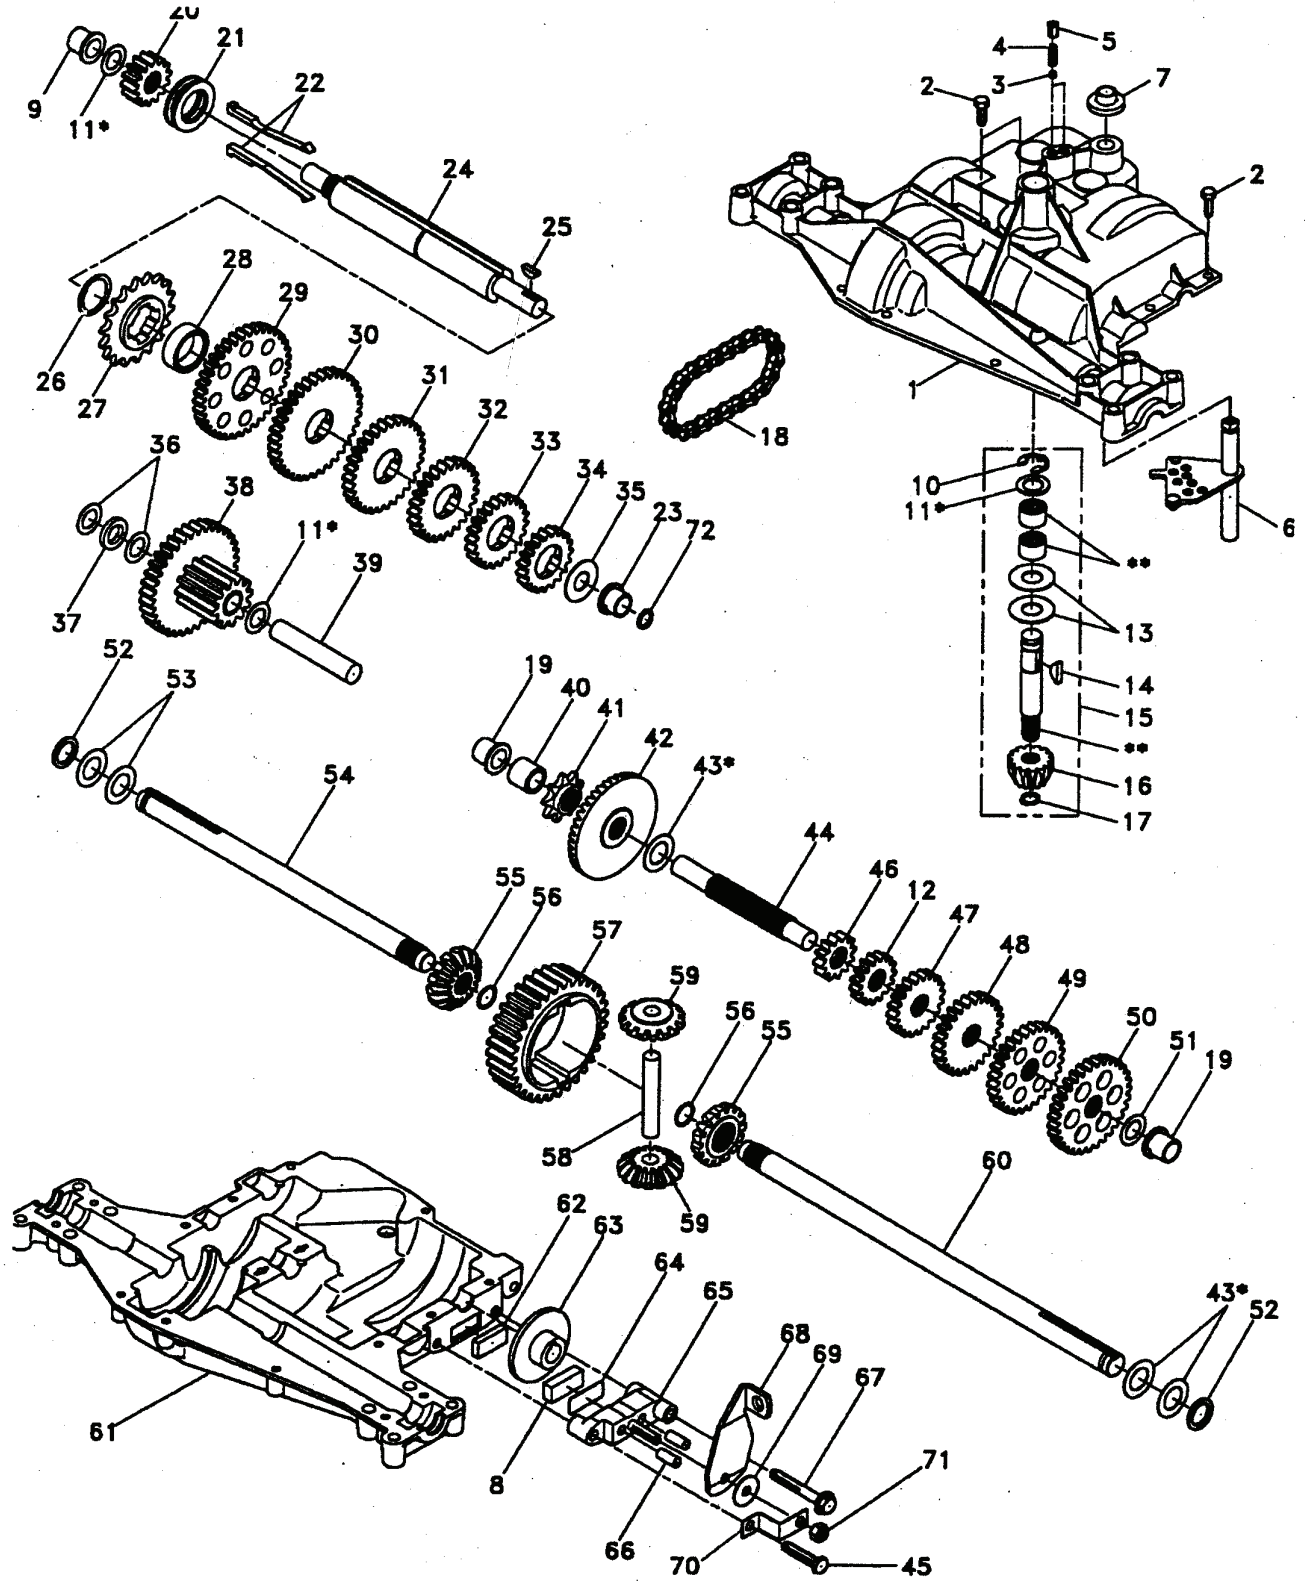

REPAIR PARTS

TRACTOR - MODEL NO. YT150 (HCYT150A) PRODUCT NO. 954 84 00-21
DANA TRANSAXLE - MODEL NUMBER 4360-96

REF.	PART NO.	DESCRIPTION	REMARK	QTY.	KIT
3	134400	KUGEL		1	
6	138235	SCHALTARM		1	
7	134399	VERSCHRAUBUNG LR120		1	
11	134793	BEILAGSCHEIBENSATZ LR120		1	
14	142674	WEDGE		1	
20	142675	GEAR WHEEL		1	
23	148268	FLANGE		1	
24	142676	GETRIEBEWELLE LR120		1	
29	142677	GEAR WHEEL		1	
30	142681	GEAR WHEEL		1	
34	134796	GEAR WHEEL		1	
43	134394	BEILAGSCHEIBENSATZ LR120		1	
46	142678	GEAR WHEEL		1	
52	134401	SEALING RING		1	
61	142680	GETRIEBEGEH[USEUNTERTEIL LR120		1	
67	134799	GEWINDESCHRAUBE LR120		1	
68	138244	HEBEL LR120		1	
71	73810500	SIEHE 735305-00		1