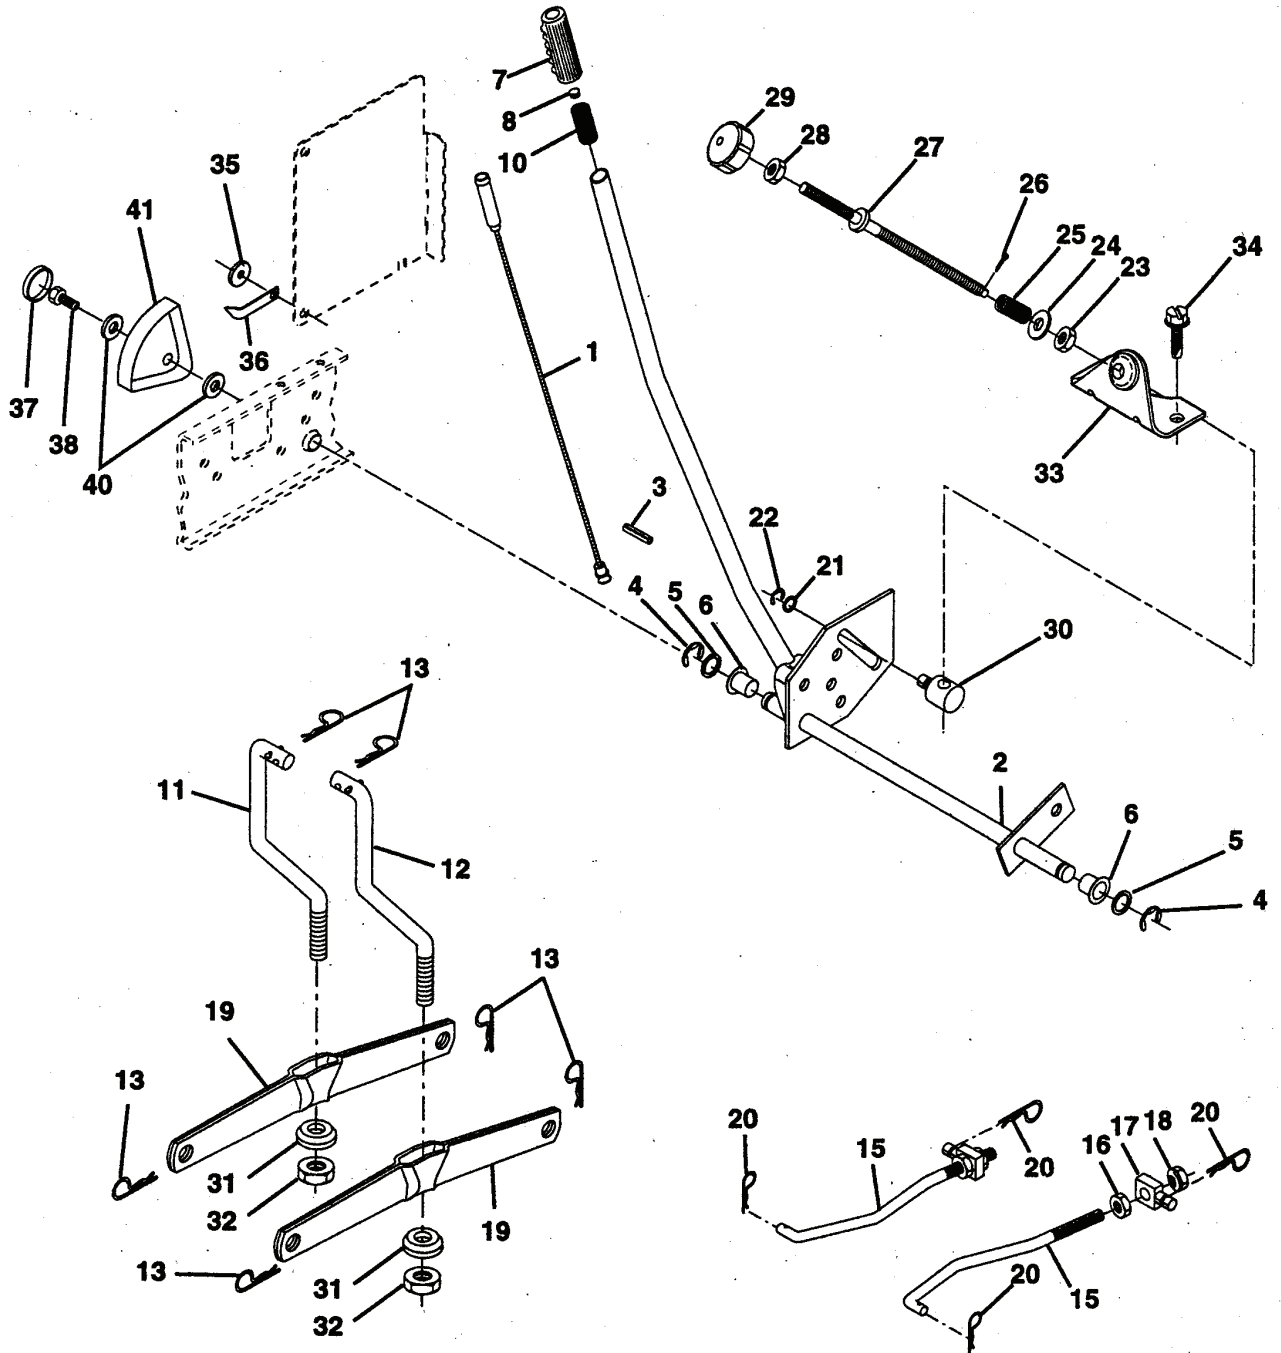

REPAIR PARTS

TRACTOR - MODEL NO. YT150 (HCYT150A) PRODUCT NO. 954 84 00-21
MOWER LIFT

REF.	PART NO.	DESCRIPTION	REMARK	QTY.	KIT
1	532136973	WIRE		1	
2	532150588	LEVER		1	
3	532138284	PIN RETAINING SCREW		1	
4	812000002	RETAINER RING		1	
5	819211621	WASHER		1	
6	532120183	BEARING		1	
7	532109413	GRIP		1	
8	532124526	KNOB		1	
10	532122512	SPRING		1	
11	532139865	LINK		1	
12	532139866	LINK		1	
13	532124670	RETAINER RING		1	
15	532127218	LINK		1	
16	873350800	NUT		1	
17	532130171	BRACKET		1	
18	873800800	NUT		1	
19	532139868	LEVER		1	
20	532124660	CIRCLIP		1	
21	819151216	WASHER		1	
22	812000037	RETAINER RING		1	
23	532110807	NUT		1	
24	819131016	WASHER		1	
25	532124874	SPRING		1	
26	876020308	SPLIT PIN		1	
27	532126971	LEVER		1	
28	873350600	NUT		1	
29	532138057	KNOB		1	
30	532110810	PIN		1	
31	532140302	BEARING		1	
32	873540600	NUT		1	
33	532140168	BRACKET		1	
34	817490608	SCREW		1	
35	532120529	WASHER		1	
36	532138346	INDICATOR		1	
37	532123935	PLUG		1	
38	817490512	SCREW		1	
40	819112410	WASHER		1	
41	532123934	INDICATOR		1