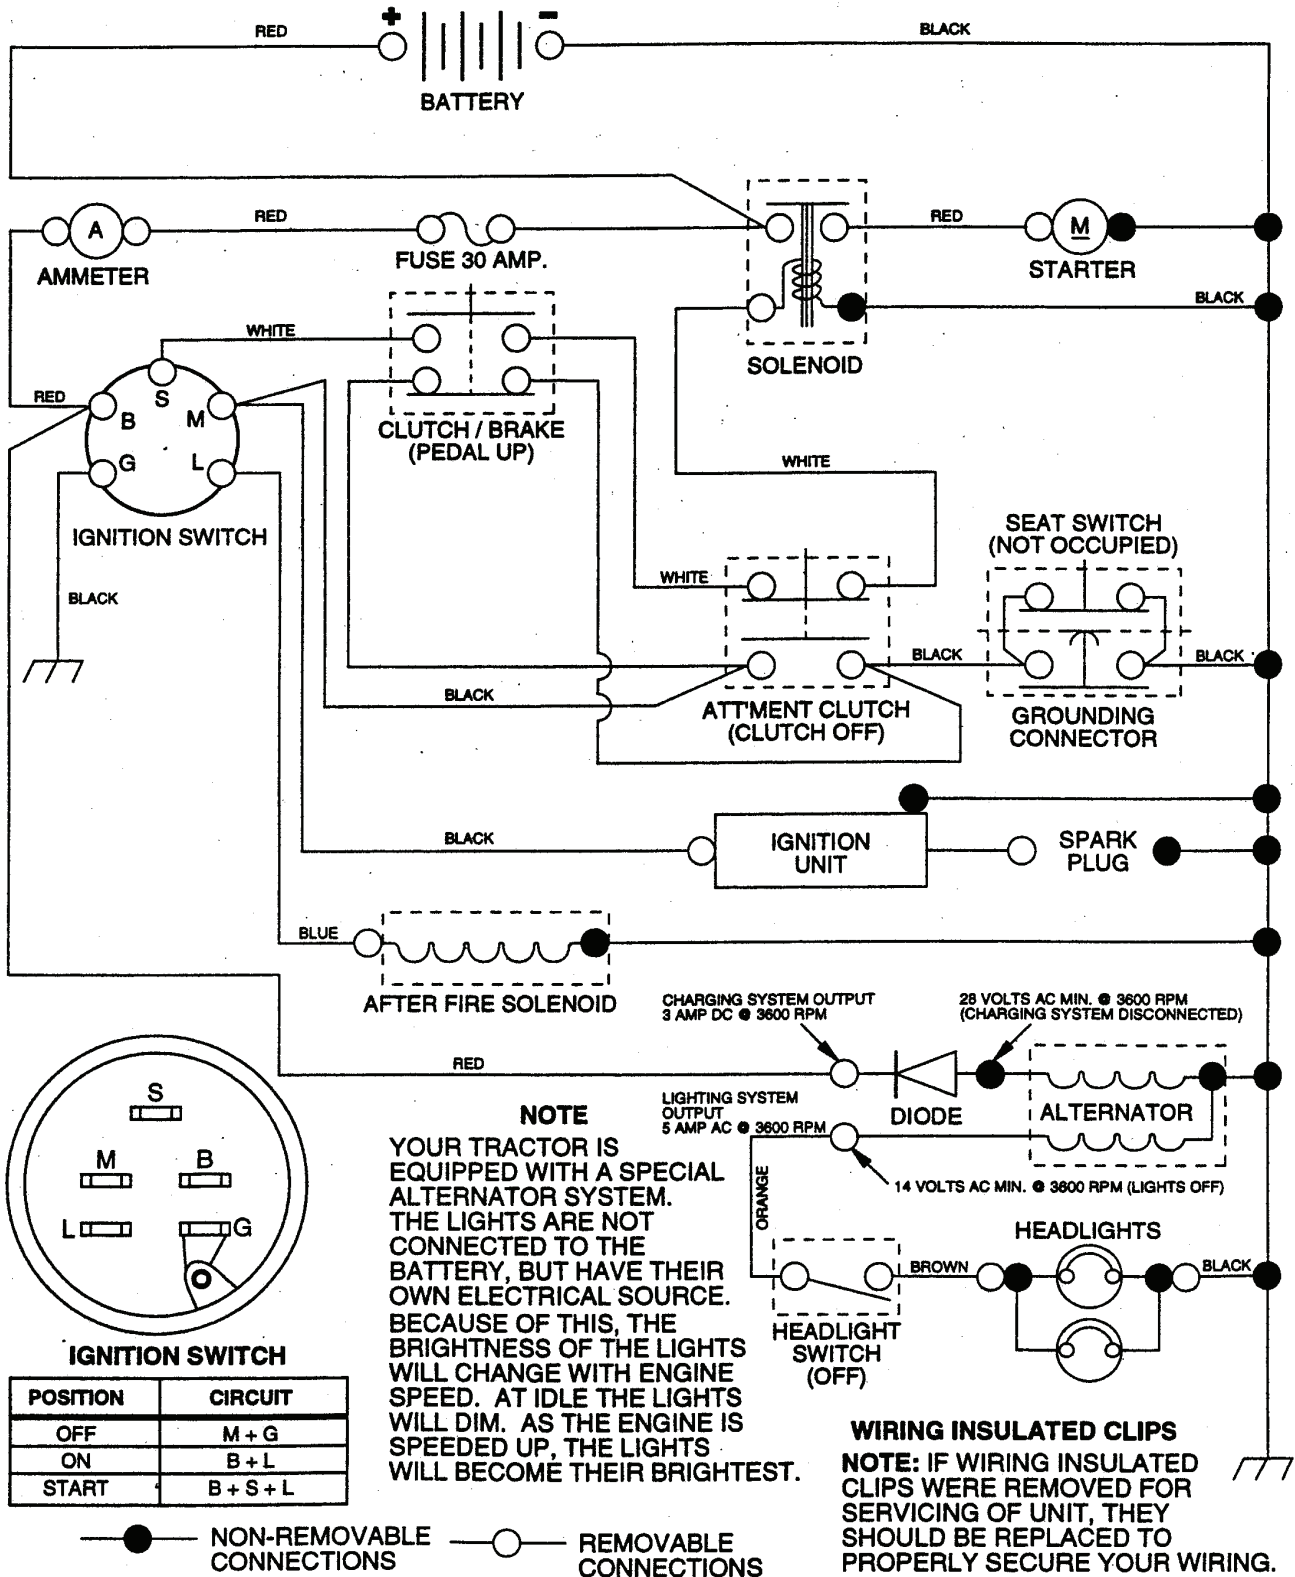

YT150, HCYT150A, 954840021, 1996-01

SPARE PARTS LIST

TRACTOR - MODEL NO. YT150 (HCYT150A) PRODUCT NO. 954 84 00-21

SCHEMATIC

IGNITION SWITCH

POSITION	CIRCUIT
OFF	M + G
ON	B + L
START	B + S + L

REPAIR PARTS

TRACTOR - MODEL NO. YT150 (HCYT150A) PRODUCT NO. 954 84 00-21

REPAIR PARTS

TRACTOR - MODEL NO. YT150 (HCYT150A) PRODUCT NO. 954 84 00-21

WHEELS & TIRES

REF.	PART NO.	DESCRIPTION	REMARK	QTY.	KIT
1	532059192	CAP VALVE		1	
2	532065139	NIPPLE		1	
3	532106222	TIRE		1	
4	532059904	HOSE		1	
5	532138336	RIM		1	
6	532124957	FITTING		1	
7	532124959	BEARING		1	
8	532138337	RIM.SPROCKET		1	
9	532122082	TIRE		1	
10	532124926	HOSE		1	
11	532104757	HUB CAP		1	
	532144334	SEALING FOAM		1	

REPAIR PARTS

TRACTOR - MODEL NO. YT150 (HCYT150A) PRODUCT NO. 954 84 00-21

ELECTRICAL

REF.	PART NO.	DESCRIPTION	REMARK	QTY.	KIT
1	532146139	BATTERY		1	
2	874760412	BOLT		1	
3	819091016	WASHER		1	
4	810040400	WASHER		1	
6	873220400	NUT		1	
7	532109238	HOSE		1	
8	532144940	BOX		1	
9	532109596	CLAMP		1	
15	532147688	PLUG		1	
19	810090400	WASHER		1	
20	873350400	NUT		1	
22	532004152	BULB		1	
24	532124780	CABLE		1	
25	532146147	CABLE		1	
26	532108824	FUSE		1	
28	532124773	CABLE		1	
29	532121305	SWITCH		1	
30	532140301	SWITCH		1	
31	532124211	NUT		1	
32	532141226	COVER		1	
33	532122147	KEY		1	
35	532108236	BRACKET		1	
36	817021008	SCREW		1	
38	532140336	BRACKET		1	
39	532109553	SWITCH		1	
40	532151212	CABLE ASSY		1	
41	871110408	BOLT		1	
42	532131563	COVER		1	
43	532145673	SOLENOID		1	
44	873640400	NUT		1	
45	532121433	AMPEREMETER		1	
52	532141940	WIRE		1	
70	532141164	HARNESS		1	