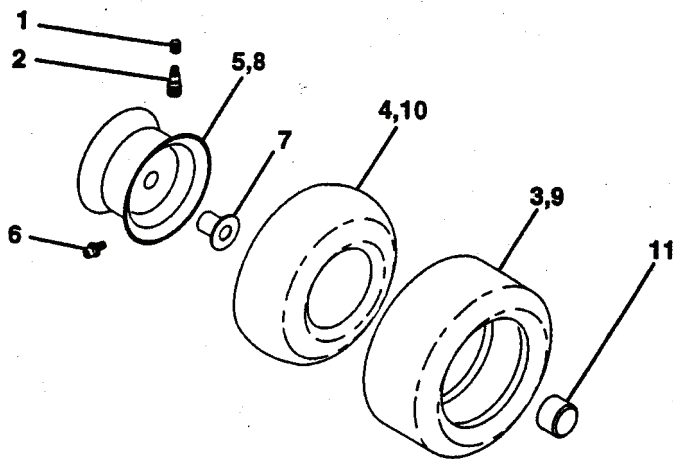

REPAIR PARTS

TRACTOR - MODEL NO. YT150 (HCYT150A) PRODUCT NO. 954 84 00-21

WHEELS & TIRES

REF.	PART NO.	DESCRIPTION	REMARK	QTY.	KIT
1	532059192	CAP VALVE		1	
2	532065139	NIPPLE		1	
3	532106222	TIRE		1	
4	532059904	HOSE		1	
5	532138336	RIM		1	
6	532124957	FITTING		1	
7	532124959	BEARING		1	
8	532138337	RIM.SPROCKET		1	
9	532122082	TIRE		1	
10	532124926	HOSE		1	
11	532104757	HUB CAP		1	
	532144334	SEALING FOAM		1	

REPAIR PARTS

TRACTOR - MODEL NO. YT150 (HCYT150A) PRODUCT NO. 954 84 00-21

ELECTRICAL

REF.	PART NO.	DESCRIPTION	REMARK	QTY.	KIT
1	532146139	BATTERY		1	
2	874760412	BOLT		1	
3	819091016	WASHER		1	
4	810040400	WASHER		1	
6	873220400	NUT		1	
7	532109238	HOSE		1	
8	532144940	BOX		1	
9	532109596	CLAMP		1	
15	532147688	PLUG		1	
19	810090400	WASHER		1	
20	873350400	NUT		1	
22	532004152	BULB		1	
24	532124780	CABLE		1	
25	532146147	CABLE		1	
26	532108824	FUSE		1	
28	532124773	CABLE		1	
29	532121305	SWITCH		1	
30	532140301	SWITCH		1	
31	532124211	NUT		1	
32	532141226	COVER		1	
33	532122147	KEY		1	
35	532108236	BRACKET		1	
36	817021008	SCREW		1	
38	532140336	BRACKET		1	
39	532109553	SWITCH		1	
40	532151212	CABLE ASSY		1	
41	871110408	BOLT		1	
42	532131563	COVER		1	
43	532145673	SOLENOID		1	
44	873640400	NUT		1	
45	532121433	AMPEREMETER		1	
52	532141940	WIRE		1	
70	532141164	HARNESS		1	

REPAIR PARTS

TRACTOR - MODEL NO. YT150 (HCYT150A) PRODUCT NO. 954 84 00-21
SEAT ASSEMBLY

REF.	PART NO.	DESCRIPTION	REMARK	QTY.	KIT
1	532124185	SEAT		1	
2	532140551	BRACKET		1	
3	874760616	BOLT		1	
4	819131610	WASHER		1	
5	532145006	CLIP		1	
6	873800600	NUT		1	
7	532124181	SPRING		1	
8	817490616	SCREW		1	
9	819131614	WASHER		1	
10	532140552	BRACKET		1	
11	532120068	KNOB		1	
12	532121246	BRACKET		1	
13	532121248	BUSHING		1	
14	872050411	BOLT		1	
15	532134300	SPACER		1	
16	532121250	SPRING		1	
17	532123976	LOCKNUT		1	
18	532124238	HUB CAP		1	
21	532139888	BOLT		1	
22	873800500	LOCK NUT		1	
24	819171912	WASHER		1	
25	532127018	BOLT		1	