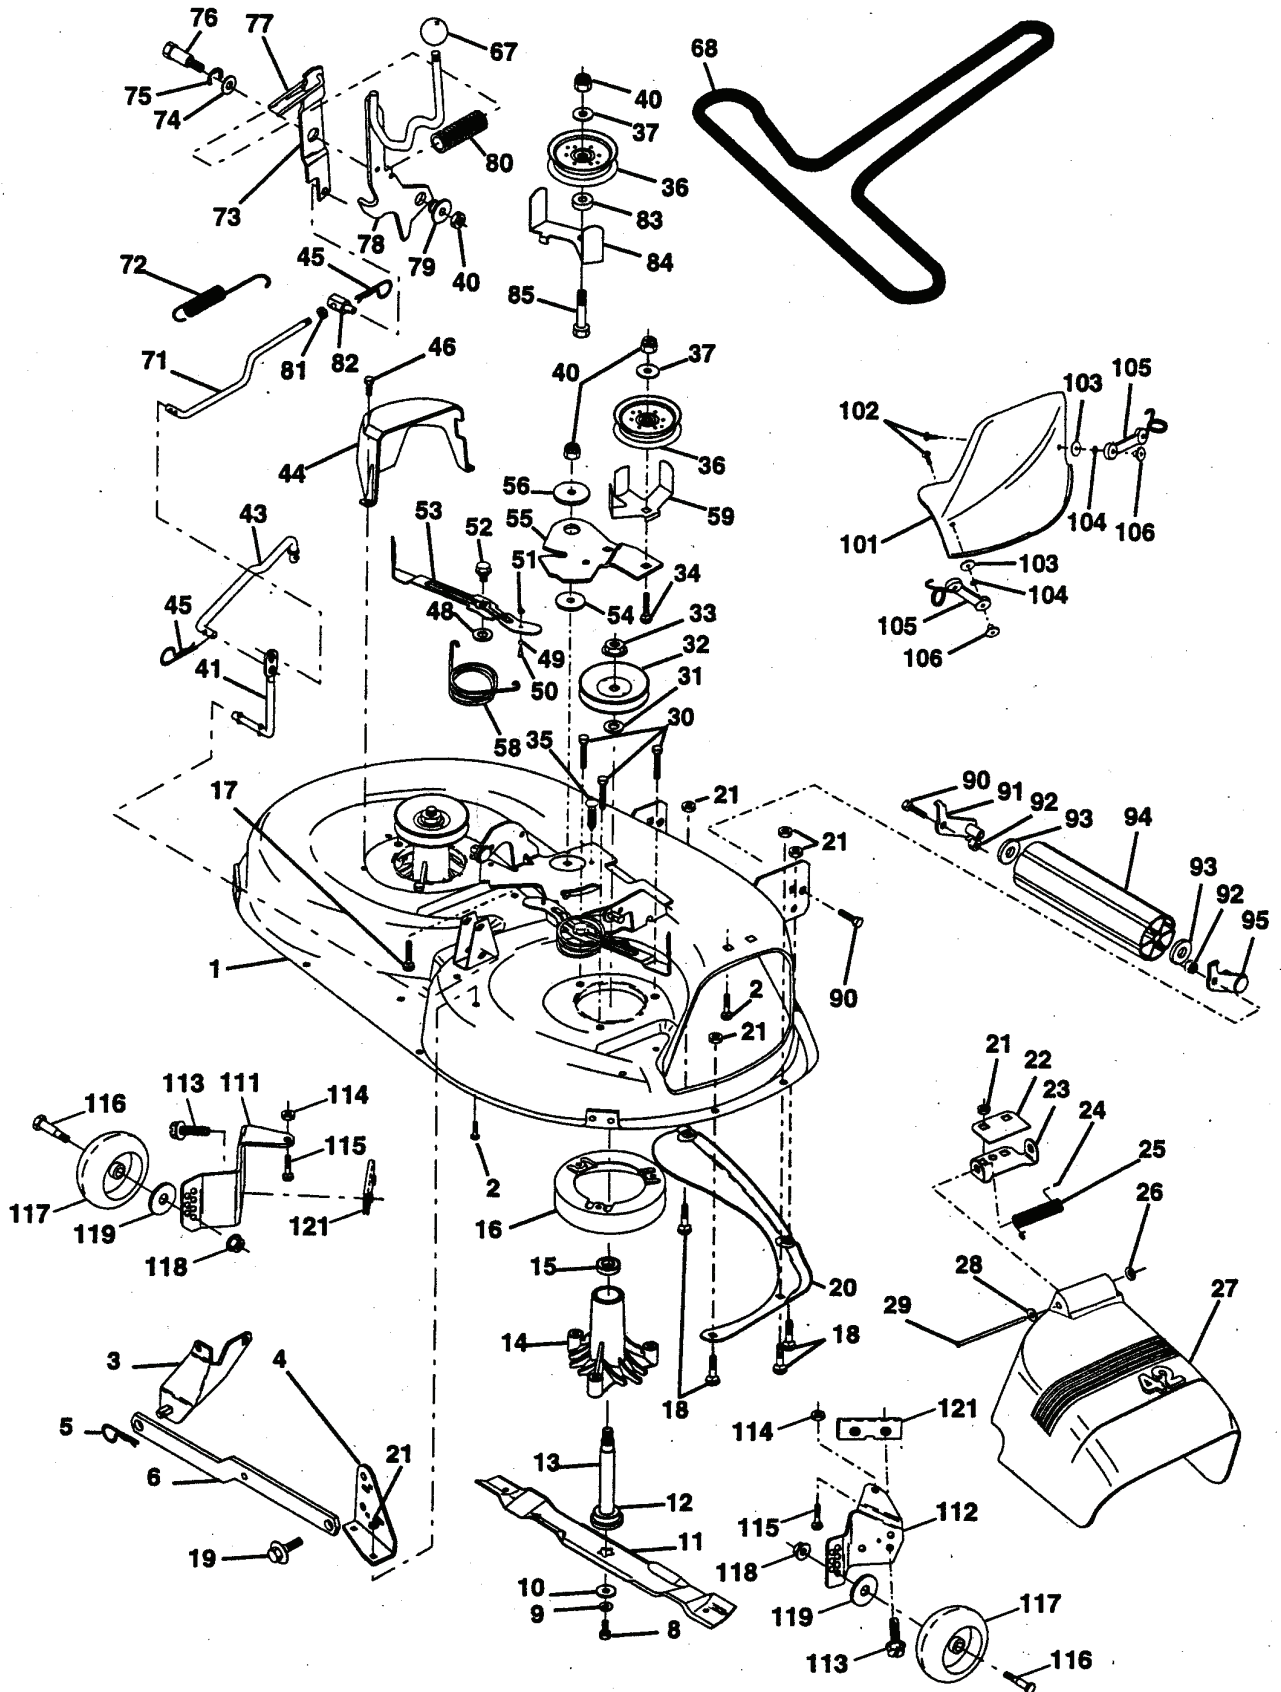

REPAIR PARTS

TRACTOR - MODEL NO. YT150 (HCYT150A) PRODUCT NO. 954 84 00-21
MOWER DECK

REF.	PART NO.	DESCRIPTION	REMARK	QTY.	KIT
1	532144393	COVER		1	
2	872140506	BOLT		1	
3	532138017	BRACKE		1	
4	532138440	BRACKET		1	
5	532124670	RETAINER RING		1	
6	532130832	LEVER		1	
8	532850857	BOLT		1	
9	810030600	WASHER		1	
10	532140296	WASHER		1	
11	532134149	RIDE ON BLADE		1	
12	532129895	BEARING		1	
13	532137645	SHAFT		1	
14	532128774	BEARING HOUSING		1	
15	532110485	BEARING		1	
16	532140329	STRIPPER		1	
17	872110610	BOLT		1	
18	872140505	BOLT		1	
19	532132827	SPEC. BOLT		1	
20	532136888	BAFFLE		1	
21	873680500	NUT		1	
22	532134753	PLATE		1	
23	532131267	BRACKET		1	
24	532105304	HUB CAP		1	
25	532123713	SPRING		1	
26	532110452	NUT		1	
27	532130968	DEFLECTOR		1	
28	819111016	WASHER		1	
29	532131491	SHAFT		1	
30	532138776	SCREW		1	
31	532129963	WASHER		1	
32	532129861	PULLEY		1	
33	532137266	NUT		1	
34	872110614	BOLT		1	
35	532133835	XMAS TREE FASTNER		1	
36	532131494	PULLEY		1	
37	819131316	WASHER		1	
40	873680600	NUT		1	
41	532133551	LINK		1	
43	532140083	ROD		1	
44	532140088	GUARD		1	
45	532124788	RETAINER RING		1	
46	532137729	SCREW		1	
48	532133944	WASHER		1	
49	532133940	ROLLER		1	
50	532131340	BOLT		1	
51	532069180	NUT		1	
52	532139888	BOLT		1	
53	532131845	BRAKE		1	
54	532133943	WASHER		1	
55	532140084	LEVER		1	
56	532122052	SPACER		1	
58	532140086	SPRING		1	
59	532141043	GUARD		1	
67	532106933	KNOB		1	
68	532144200	BELT		1	
71	532142427	ROD		1	
72	532131870	SPRING		1	
73	532127847	LEVER		1	
74	532121748	WASHER		1	
75	812000029	RETAINER RING		1	
76	532128903	BOLT		1	
77	532127845	BRACKET		1	
78	532140179	LEVER		1	
79	532127498	BUSHING		1	
80	532128759	SPRING		1	
81	873350600	NUT		1	
82	532142028	BRACKET		1	
83	532120958	WASHER		1	
84	532144394	BELT GUIDE		1	
85	872140618	BOLT		1	
90	874760616	BOLT		1	
91	532132274	BRACKET		1	
92	873800600	NUT		1	
93	819171416	WASHER		1	
94	532132264	ROLLER		1	
95	532132273	BRACKET		1	
101	532136420	COVER		1	
102	871161010	SCREW		1