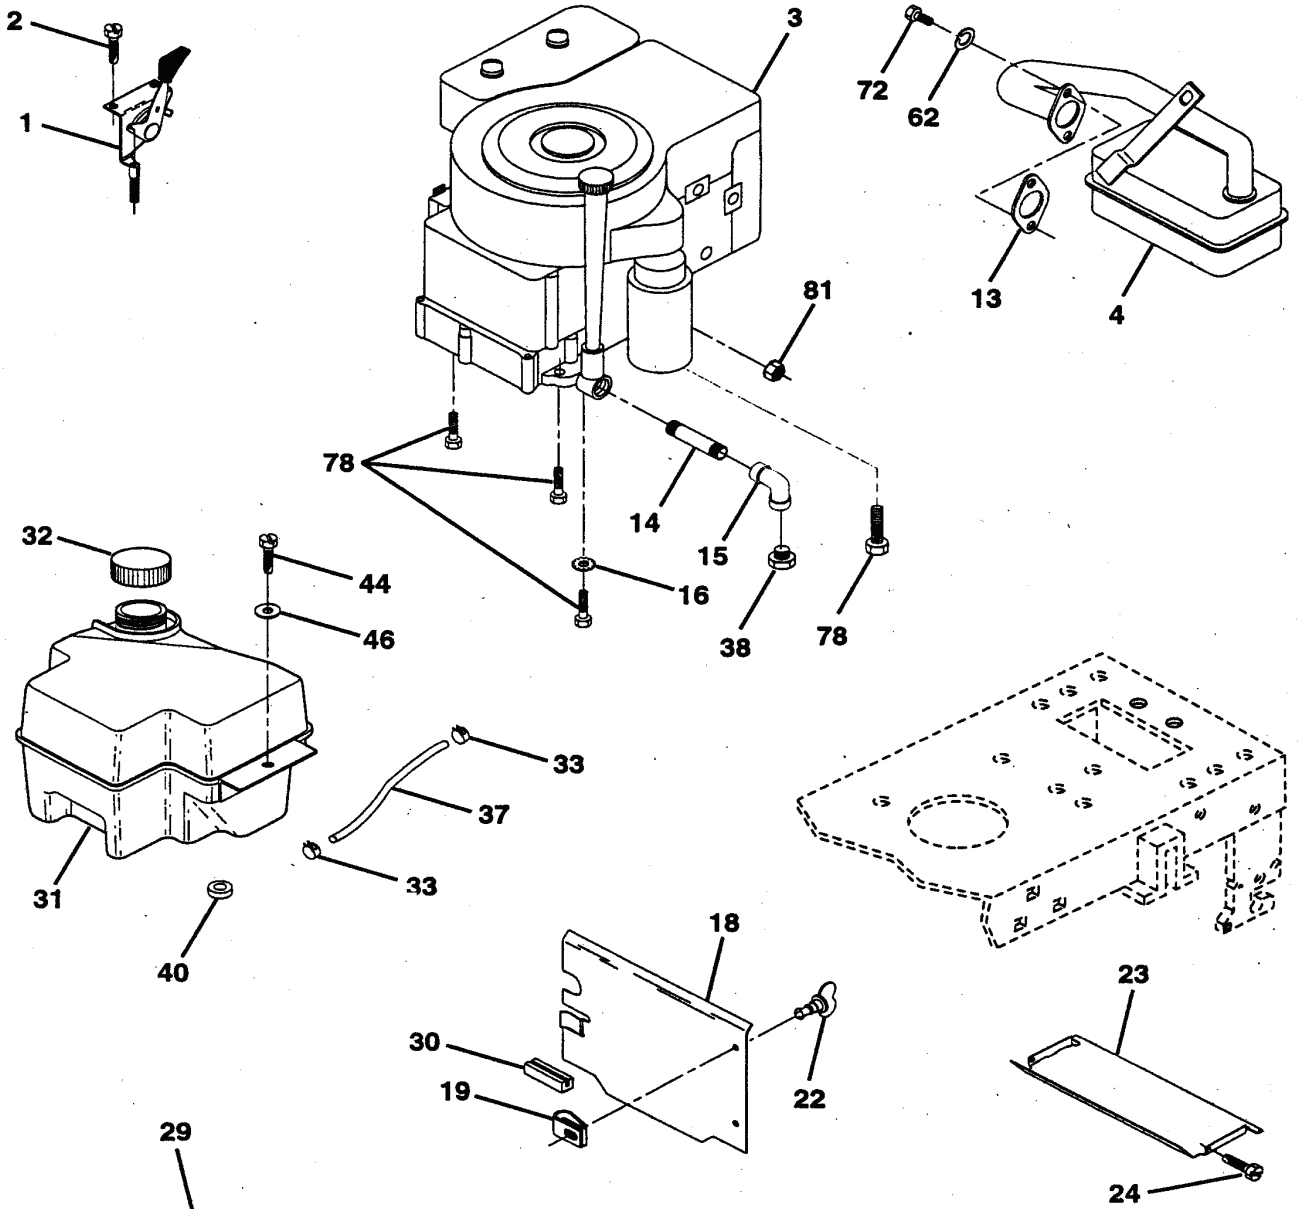

REPAIR PARTS

TRACTOR - MODEL NO. YT150 (HCYT150A) PRODUCT NO. 954 84 00-21

ENGINE

OPTIONAL EQUIPMENT
Spark Arrester

REF.	PART NO.	DESCRIPTION	REMARK	QTY.	KIT
1	532140310	CONTROL		1	
2	817720410	SCREW		1	
4	532137352	MUFFLER		1	
13	532272293	GASKET		1	
14	813280324	PIPE		1	
15	813200300	ELBOW		1	
16	811050600	WASHER		1	
18	532136718	HEAT SHIELD		1	
19	532105839	NUT		1	
20	532105838	NUT		1	
21	819091016	WASHER		1	
22	532123650	STUD		1	
23	532128953	MUFFLER COVER		1	
24	817021008	SCREW		1	
29	532137180	SPARK ARRESTER KIT		1	
31	532140280	TANK		1	
32	532140527	FUEL CAP		1	
33	532123487	HOSE CLAMP		1	
37	532137040	HOSE		1	
40	532124028	BUSHING		1	
44	817490412	SCREW		1	
46	819091416	WASHER		1	
62	810040500	WASHER		1	
72	871070512	BOLT		1	
78	817490620	SCREW		1	
81	532128861	NUT		1