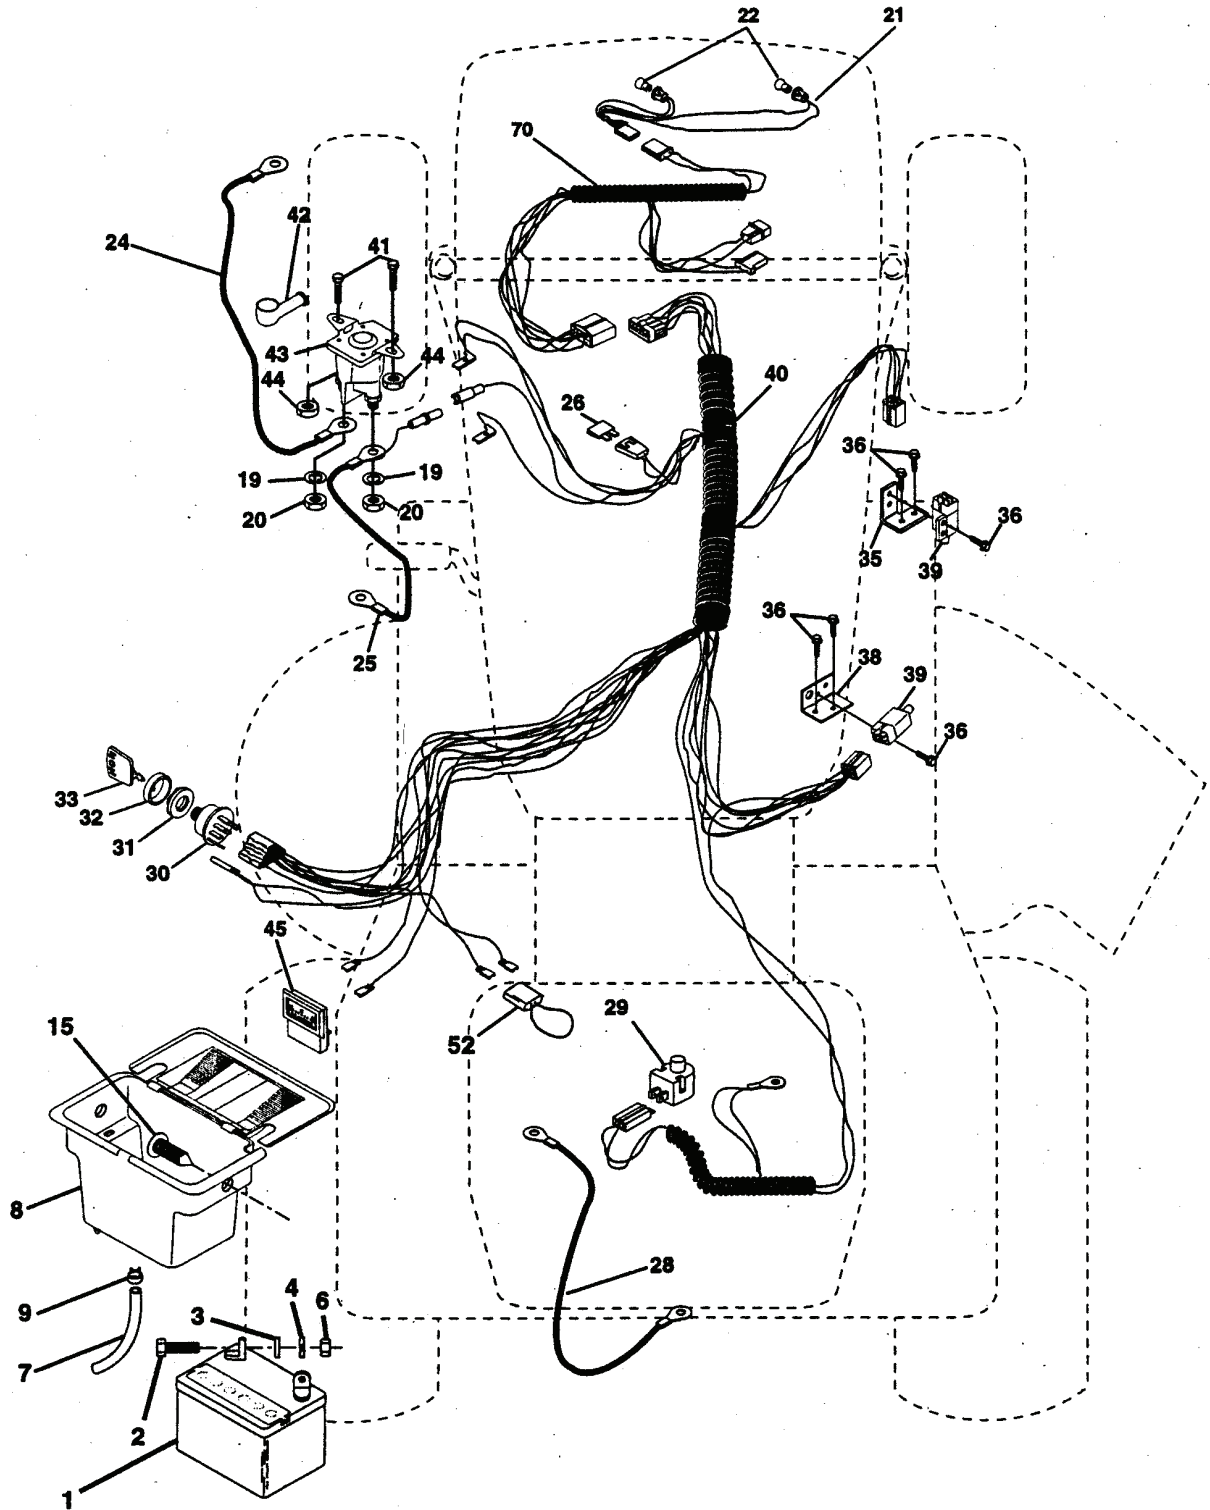

YT150, HCYT150A, 954840021, 1996-01

SPARE PARTS LIST

TRACTOR - MODEL NO. YT150 (HCYT150A) PRODUCT NO. 954 84 00-21

SCHEMATIC

IGNITION SWITCH

POSITION	CIRCUIT
OFF	M + G
ON	B + L
START	B + S + L

REPAIR PARTS

TRACTOR - MODEL NO. YT150 (HCYT150A) PRODUCT NO. 954 84 00-21

REPAIR PARTS

TRACTOR - MODEL NO. YT150 (HCYT150A) PRODUCT NO. 954 84 00-21

WHEELS & TIRES

REF.	PART NO.	DESCRIPTION	REMARK	QTY.	KIT
1	532059192	CAP VALVE		1	
2	532065139	NIPPLE		1	
3	532106222	TIRE		1	
4	532059904	HOSE		1	
5	532138336	RIM		1	
6	532124957	FITTING		1	
7	532124959	BEARING		1	
8	532138337	RIM.SPROCKET		1	
9	532122082	TIRE		1	
10	532124926	HOSE		1	
11	532104757	HUB CAP		1	
	532144334	SEALING FOAM		1	

REPAIR PARTS

TRACTOR - MODEL NO. YT150 (HCYT150A) PRODUCT NO. 954 84 00-21

ELECTRICAL

REF.	PART NO.	DESCRIPTION	REMARK	QTY.	KIT
1	532146139	BATTERY		1	
2	874760412	BOLT		1	
3	819091016	WASHER		1	
4	810040400	WASHER		1	
6	873220400	NUT		1	
7	532109238	HOSE		1	
8	532144940	BOX		1	
9	532109596	CLAMP		1	
15	532147688	PLUG		1	
19	810090400	WASHER		1	
20	873350400	NUT		1	
22	532004152	BULB		1	
24	532124780	CABLE		1	
25	532146147	CABLE		1	
26	532108824	FUSE		1	
28	532124773	CABLE		1	
29	532121305	SWITCH		1	
30	532140301	SWITCH		1	
31	532124211	NUT		1	
32	532141226	COVER		1	
33	532122147	KEY		1	
35	532108236	BRACKET		1	
36	817021008	SCREW		1	
38	532140336	BRACKET		1	
39	532109553	SWITCH		1	
40	532151212	CABLE ASSY		1	
41	871110408	BOLT		1	
42	532131563	COVER		1	
43	532145673	SOLENOID		1	
44	873640400	NUT		1	
45	532121433	AMPEREMETER		1	
52	532141940	WIRE		1	
70	532141164	HARNESS		1	