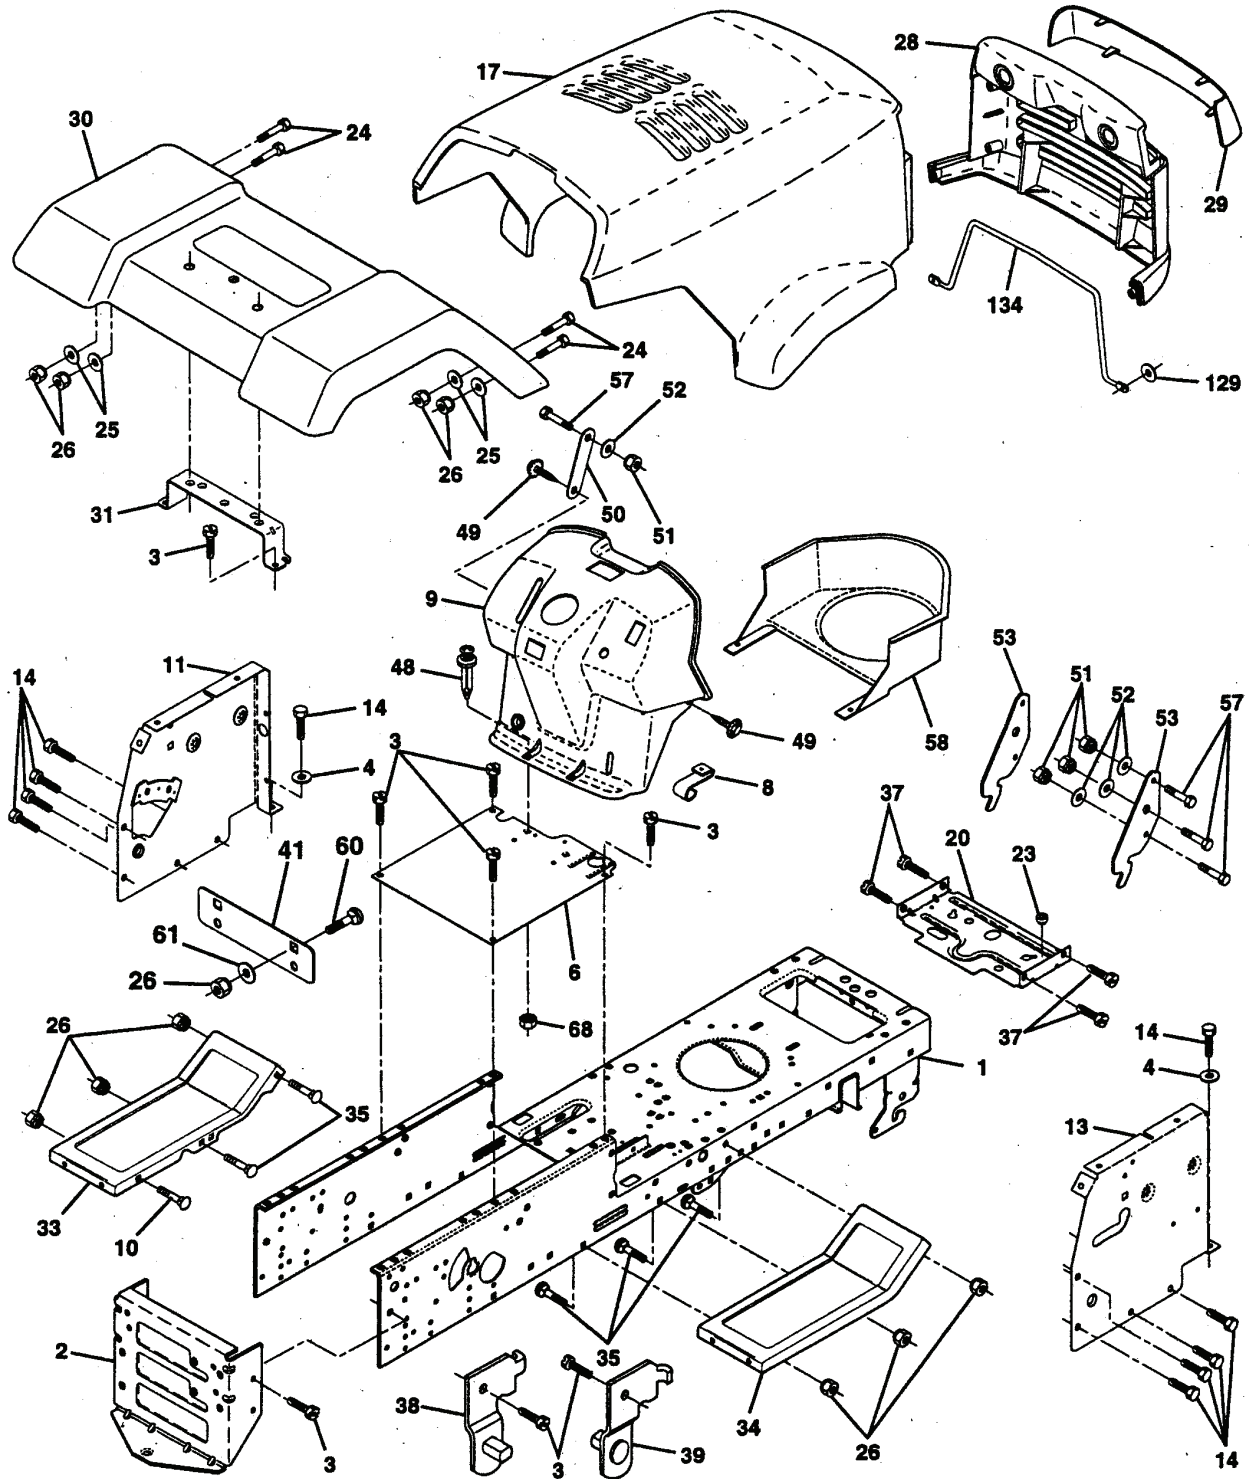

REPAIR PARTS

TRACTOR - MODEL NO. YT150 (HCYT150A) PRODUCT NO. 954 84 00-21
CHASSIS AND ENCLOSURES

REF.	PART NO.	DESCRIPTION	REMARK	QTY.	KIT
1	532145501	CHASSIS		1	
2	532140356	DRAWBAR		1	
3	817490612	SCREW		1	
4	819131216	WASHER		1	
6	532145206	PLATE		1	
8	532126471	CLIP		1	
9	532151013	PANEL		1	
10	872140608	BOLT		1	
12	532145660	CLIP		1	
13	532146959	PANEL		1	
14	817490608	SCREW		1	
17	532149775	HOOD		1	
20	532145210	PLATE		1	
23	532124028	BUSHING		1	
24	874780616	BOLT		1	
25	819131312	WASHER		1	
26	873800600	NUT		1	
28	532149776	GRILL		1	
29	532149777	LENS		1	
30	532143050	COVER		1	
31	532139976	BRACKET		1	
33	532147203	SUPPORT		1	
34	532147202	SUPPORT		1	
35	872110606	BOLT		1	
37	817490508	SCREW		1	
38	532139886	BRACKET		1	
39	532139887	BRACKET		1	
40	532139977	BRACKET		1	
41	532139978	CONSOLE		1	
48	532138096	RIVET		1	
49	817490412	SCREW		1	
50	532142779	BRACKET		1	
51	873800400	NUT		1	
52	819091416	WASHER		1	
53	532150067	BRACKET		1	
57	874780412	BOLT		1	
58	532150127	AIR CONDUCTOR		1	
60	872140606	BOLT		1	
61	819171416	WASHER		1	
129	819091016	WASHER		1	
134	532150132	ROD		1	
	532005479	PLUG		1	
	532134014	PLUG		1