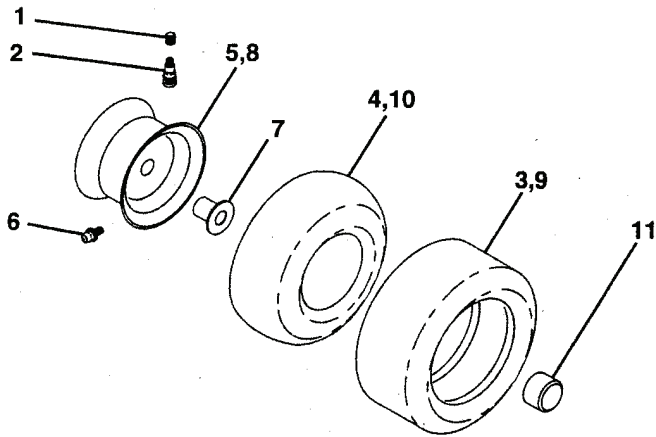

REPAIR PARTS

TRACTOR - MODEL NO. YT150 (HCYT150B) PRODUCT NO. 954 84 00-21

CHASSIS AND ENCLOSURES

REF.	PART NO.	DESCRIPTION	REMARK	QTY.	KIT
1	532151169	CHASSIS		1	
2	532140356	DRAWBAR		1	
3	817490612	SCREW		1	
4	819131216	WASHER		1	
6	532145206	PLATE		1	
8	532126471	CLIP		1	
9	532151013	PANEL		1	
10	872140608	BOLT		1	
11	532146964	PANEL		1	
12	532145660	CLIP		1	
13	532146959	PANEL		1	
14	817490608	SCREW		1	
17	532149775	HOOD		1	
20	532145210	PLATE		1	
23	532124028	BUSHING		1	
24	874780616	BOLT		1	
25	819131312	WASHER		1	
26	873800600	NUT		1	
28	532149776	GRILL		1	
29	532149777	LENS		1	
30	532143050	COVER		1	
31	532139976	BRACKET		1	
33	532147203	SUPPORT		1	
34	532147202	SUPPORT		1	
35	872110606	BOLT		1	
37	817490508	SCREW		1	
38	532139886	BRACKET		1	
39	532139887	BRACKET		1	
40	532139977	BRACKET		1	
41	532139978	CONSOLE		1	
48	532138096	RIVET		1	
49	817490412	SCREW		1	
50	532142779	BRACKET		1	
51	873800400	NUT		1	
52	819091416	WASHER		1	
53	532150067	BRACKET		1	
57	874780412	BOLT		1	
58	532150127	AIR CONDUCTOR		1	
60	872140606	BOLT		1	
61	819171416	WASHER		1	
68	873510400	NUT		1	
74	873680600	NUT		1	
129	819091016	WASHER		1	
134	532150132	ROD		1	
140	532150556	BRACKET		1	
	532005479	PLUG		1	
	532134014	PLUG		1	

REPAIR PARTS

TRACTOR - MODEL NO. YT150 (HCYT150B) PRODUCT NO. 954 84 00-21

WHEELS & TIRES

REF.	PART NO.	DESCRIPTION	REMARK	QTY.	KIT
1	532059192	CAP VALVE		1	
2	532065139	NIPPLE		1	
3	532106222	TIRE		1	
4	532059904	HOSE		1	
5	532138336	RIM		1	
6	532124957	FITTING		1	
7	532124959	BEARING		1	
8	532138337	RIM.SPROCKET		1	
9	532122082	TIRE		1	
10	532124926	HOSE		1	
11	532104757	HUB CAP		1	
	532144334	SEALING FOAM		1	