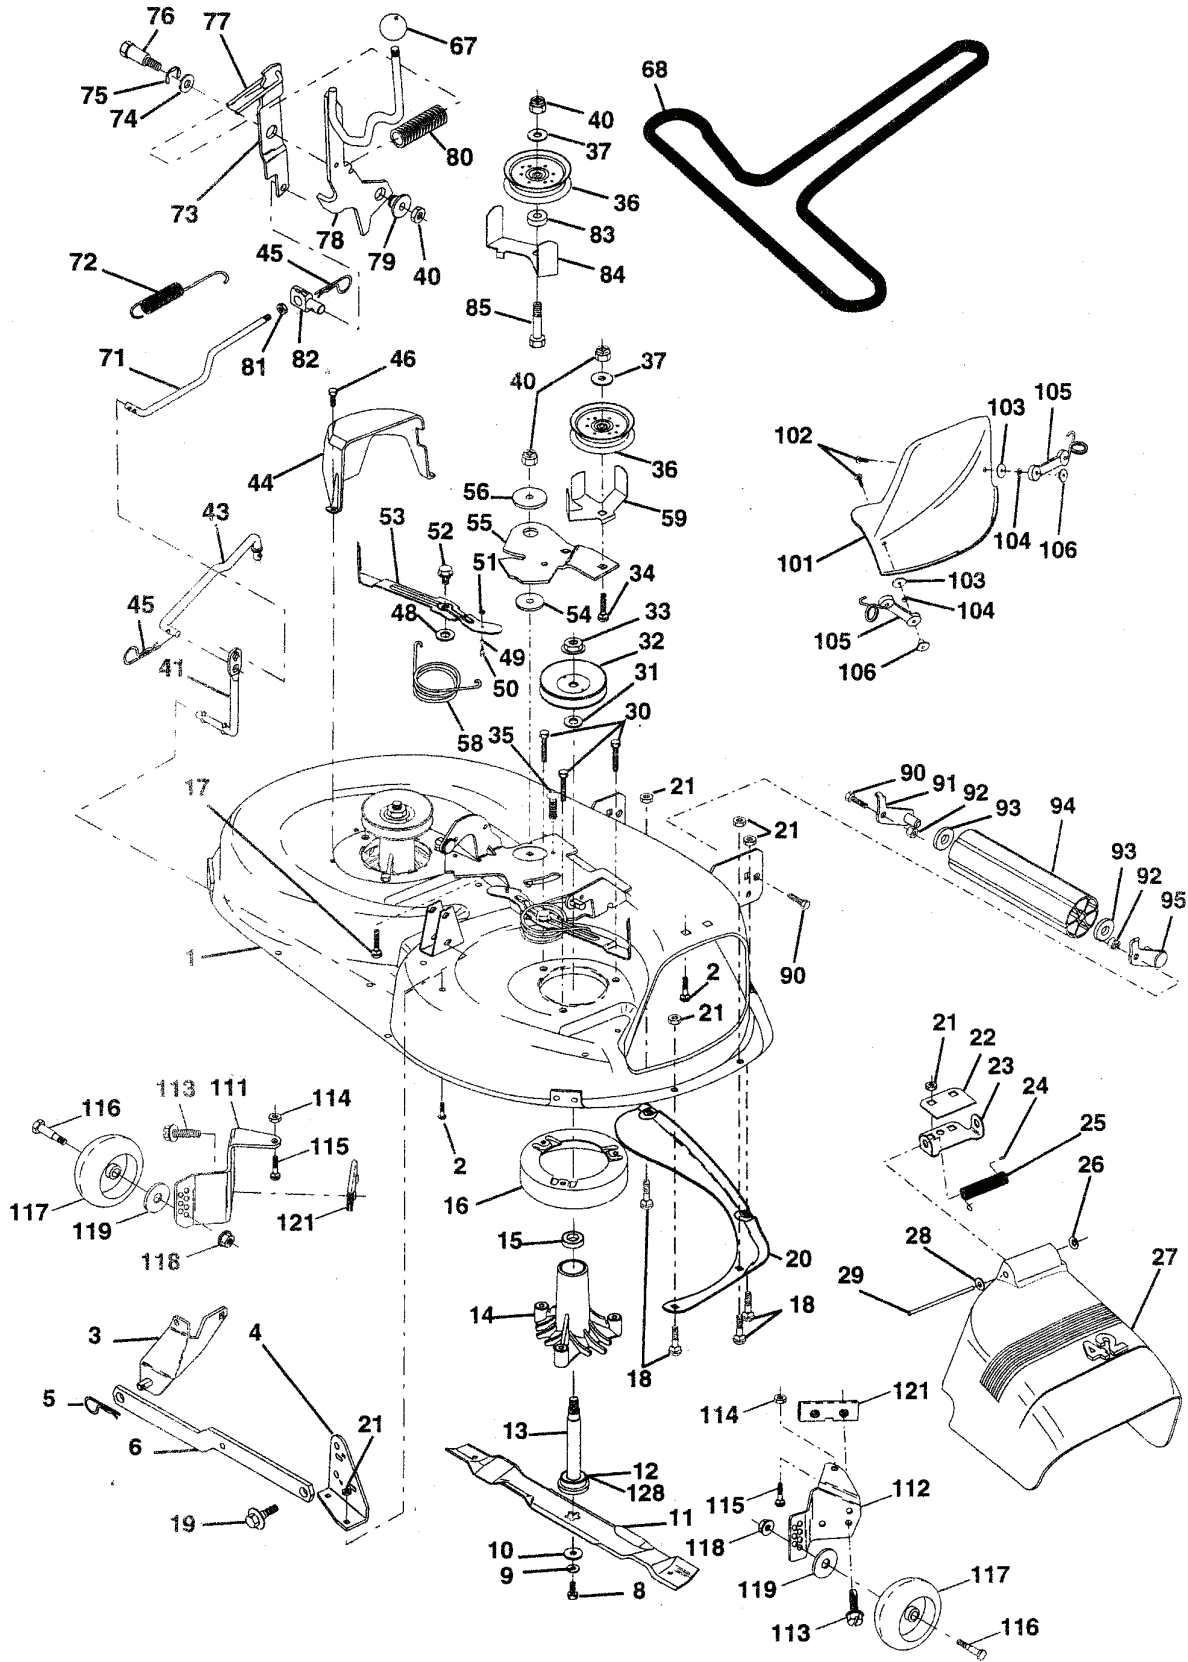

REPAIR PARTS

TRACTOR - MODEL NO. YT150 (HCYT150B) PRODUCT NO. 954 84 00-21

MOWER DECK

REF.	PART NO.	DESCRIPTION	REMARK	QTY.	KIT
1	532144393	COVER		1	
2	872140506	BOLT		1	
3	532138017	BRACKE		1	
4	532138440	BRACKET		1	
5	532124670	RETAINER RING		1	
6	532130832	LEVER		1	
8	532850857	BOLT		1	
9	810030600	WASHER		1	
10	532140296	WASHER		1	
11	532134149	RIDE ON BLADE		1	
12	532129895	BEARING		1	
13	532137645	SHAFT		1	
14	532128774	BEARING HOUSING		1	
15	532110485	BEARING		1	
16	532140329	STRIPPER		1	
17	872110610	BOLT		1	
18	872140505	BOLT		1	
19	532132827	SPEC. BOLT		1	
20	532136888	BAFFLE		1	
21	873680500	NUT		1	
22	532134753	PLATE		1	
23	532131267	BRACKET		1	
24	532105304	HUB CAP		1	
25	532123713	SPRING		1	
26	532110452	NUT		1	
27	532130968	DEFLECTOR		1	
28	819111016	WASHER		1	
29	532131491	SHAFT		1	
30	532138776	SCREW		1	
31	532129963	WASHER		1	
32	532153535	PULLEY		1	
33	532137266	NUT		1	
34	872110614	BOLT		1	
35	532133835	XMAS TREE FASTNER		1	
36	532131494	PULLEY		1	
37	819131316	WASHER		1	
40	873680600	NUT		1	
41	532133551	LINK		1	
43	532140083	ROD		1	
44	532140088	GUARD		1	
45	532124788	RETAINER RING		1	
46	532137729	SCREW		1	
48	532133944	WASHER		1	
49	532133940	ROLLER		1	
50	532131340	BOLT		1	
51	532069180	NUT		1	
52	532139888	BOLT		1	
53	532131845	BRAKE		1	
54	532133943	WASHER		1	
55	532140084	LEVER		1	
56	532122052	SPACER		1	
58	532140086	SPRING		1	
59	532141043	GUARD		1	
67	532106933	KNOB		1	
68	532144200	BELT		1	
71	532142427	ROD		1	
72	532131870	SPRING		1	
73	532127847	LEVER		1	
74	532121748	WASHER		1	
75	812000029	RETAINER RING		1	
76	532128903	BOLT		1	
77	532127845	BRACKET		1	
78	532140179	LEVER		1	
79	532127498	BUSHING		1	
80	532153701	SPRING		1	
81	873350600	NUT		1	
82	532142028	BRACKET		1	
83	532120958	WASHER		1	
84	532144394	BELT GUIDE		1	
85	872140618	BOLT		1	
90	874760616	BOLT		1	
91	532132274	BRACKET		1	
92	873800600	NUT		1	
93	819171416	WASHER		1	
94	532132264	ROLLER		1	
95	532132273	BRACKET		1	
101	532136420	COVER		1	
102	871161010	SCREW		1