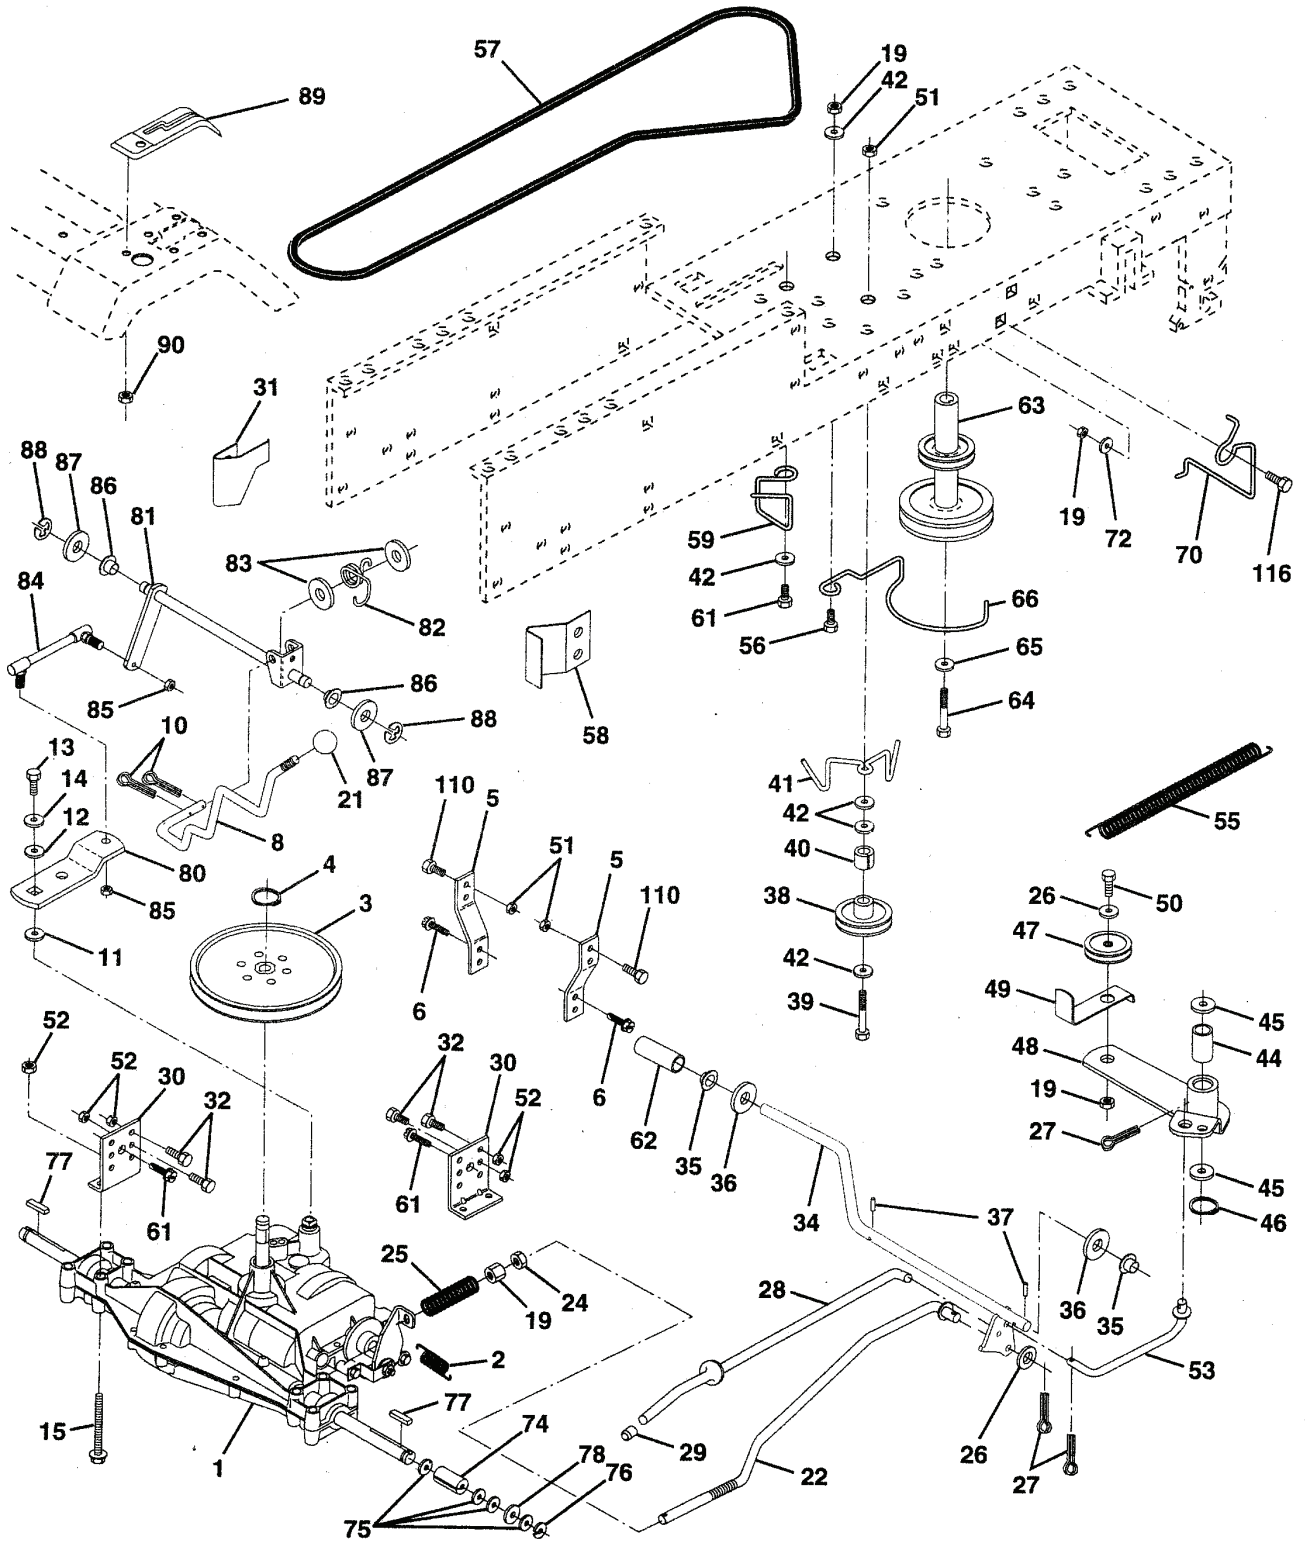

REPAIR PARTS

TRACTOR - MODEL NO. YT150 (HCYT150B) PRODUCT NO. 954 84 00-21

DRIVE

REF.	PART NO.	DESCRIPTION	REMARK	QTY.	KIT
1	532145605	SHAFT		1	
2	532146682	SPRING		1	
3	532123666	PULLEY		1	
4	812000028	CLIP		1	
5	532121520	BRACKET		1	
6	817490512	SCREW		1	
8	532141003	GEAR LEVER		1	
10	876020416	SPLIT PIN		1	
11	532105701	WASHER		1	
12	819151216	WASHER		1	
13	874550412	BOLT		1	
14	810040400	WASHER		1	
15	874490544	SCREW		1	
18	874780616	BOLT		1	
19	873800600	NUT		1	
21	532121274	KNOB		1	
22	532130804	ROD		1	
24	873350600	NUT		1	
25	532106888	SPRING		1	
26	819131316	WASHER		1	
27	876020412	SPLIT PIN		1	
28	532145204	ROD		1	
29	532071673	COVER		1	
30	532130807	BRACKET		1	
31	532127275	GUIDE		1	
32	874760512	BOLT		1	
34	532151128	SHAFT		1	
35	532120183	BEARING		1	
36	819211616	WASHER		1	
37	532124963	PIN RETAINING SCREW		1	
38	532123674	PULLEY		1	
39	874760644	BOLT		1	
40	532124965	SPACER		1	
41	532153399	BELT GUIDE		1	
42	819131312	WASHER		1	
44	532105706	BEARING		1	
45	532110812	WASHER		1	
46	812000039	RETAINER RING		1	
47	532127783	PULLEY		1	
48	532123789	GUIDE ROLLER		1	
49	532123205	BELT GUIDE		1	
50	874760624	BOLT		1	
51	873680600	NUT		1	
52	873680500	NUT		1	
53	532105710	LINK		1	
55	532105709	SPRING		1	
56	874760620	BOLT		1	
57	532130801	V-BELT		1	
58	532127274	KEEPER		1	
59	532140312	BELT GUIDE		1	
61	817490612	SCREW		1	
62	532124872	PEDAL RUBBER		1	
63	532140186	PULLEY		1	
64	871170764	BOLT		1	
65	810040700	WASHER		1	
66	532129921	BELT GUIDE		1	
70	532134683	BELT GUIDE		1	
72	819132012	WASHER		1	
74	532109502	SPACER		1	
75	532121749	WASHER		1	
76	812000001	RETAINER RING		1	
77	532123583	KEY		1	
78	532121748	WASHER		1	
80	532131487	LEVER		1	
81	532136933	SHAFT		1	
82	532123782	TORSION SPRING		1	
83	819171216	WASHER		1	
84	532132183	LEVER		1	
85	532150360	NUT		1	
86	532071208	BUSHING		1	
87	819212016	WASHER		1	
88	812000008	CLIP		1	
89	532139964	CONSOLE		1	
90	532124346	NUT		1	
110	874760612	BOLT		1	
116	872110610	BOLT		1	
	PART NO.		REMARK		KIT