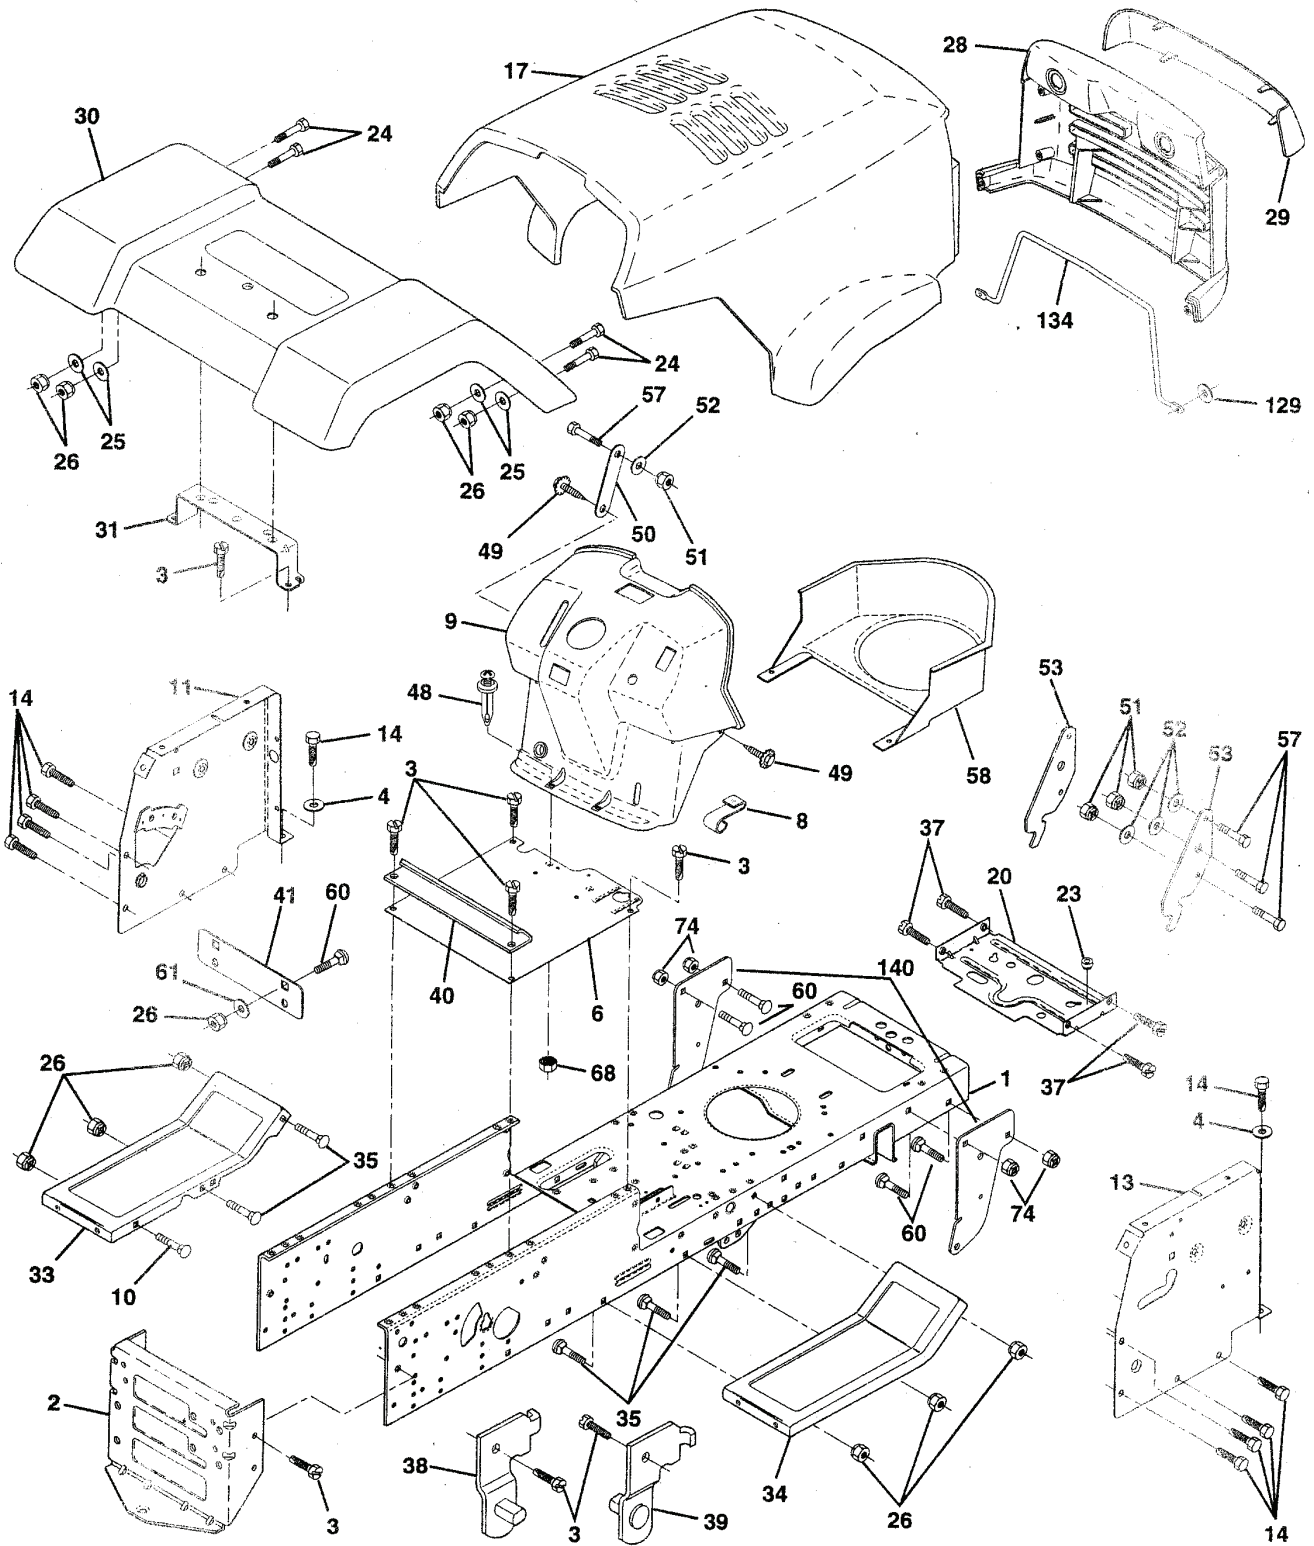

REPAIR PARTS

TRACTOR - MODEL NO. YT150 (HCYT150B) PRODUCT NO. 954 84 00-21

CHASSIS AND ENCLOSURES

REF.	PART NO.	DESCRIPTION	REMARK	QTY.	KIT
1	532151169	CHASSIS		1	
2	532140356	DRAWBAR		1	
3	817490612	SCREW		1	
4	819131216	WASHER		1	
6	532145206	PLATE		1	
8	532126471	CLIP		1	
9	532151013	PANEL		1	
10	872140608	BOLT		1	
11	532146964	PANEL		1	
12	532145660	CLIP		1	
13	532146959	PANEL		1	
14	817490608	SCREW		1	
17	532149775	HOOD		1	
20	532145210	PLATE		1	
23	532124028	BUSHING		1	
24	874780616	BOLT		1	
25	819131312	WASHER		1	
26	873800600	NUT		1	
28	532149776	GRILL		1	
29	532149777	LENS		1	
30	532143050	COVER		1	
31	532139976	BRACKET		1	
33	532147203	SUPPORT		1	
34	532147202	SUPPORT		1	
35	872110606	BOLT		1	
37	817490508	SCREW		1	
38	532139886	BRACKET		1	
39	532139887	BRACKET		1	
40	532139977	BRACKET		1	
41	532139978	CONSOLE		1	
48	532138096	RIVET		1	
49	817490412	SCREW		1	
50	532142779	BRACKET		1	
51	873800400	NUT		1	
52	819091416	WASHER		1	
53	532150067	BRACKET		1	
57	874780412	BOLT		1	
58	532150127	AIR CONDUCTOR		1	
60	872140606	BOLT		1	
61	819171416	WASHER		1	
68	873510400	NUT		1	
74	873680600	NUT		1	
129	819091016	WASHER		1	
134	532150132	ROD		1	
140	532150556	BRACKET		1	
	532005479	PLUG		1	
	532134014	PLUG		1