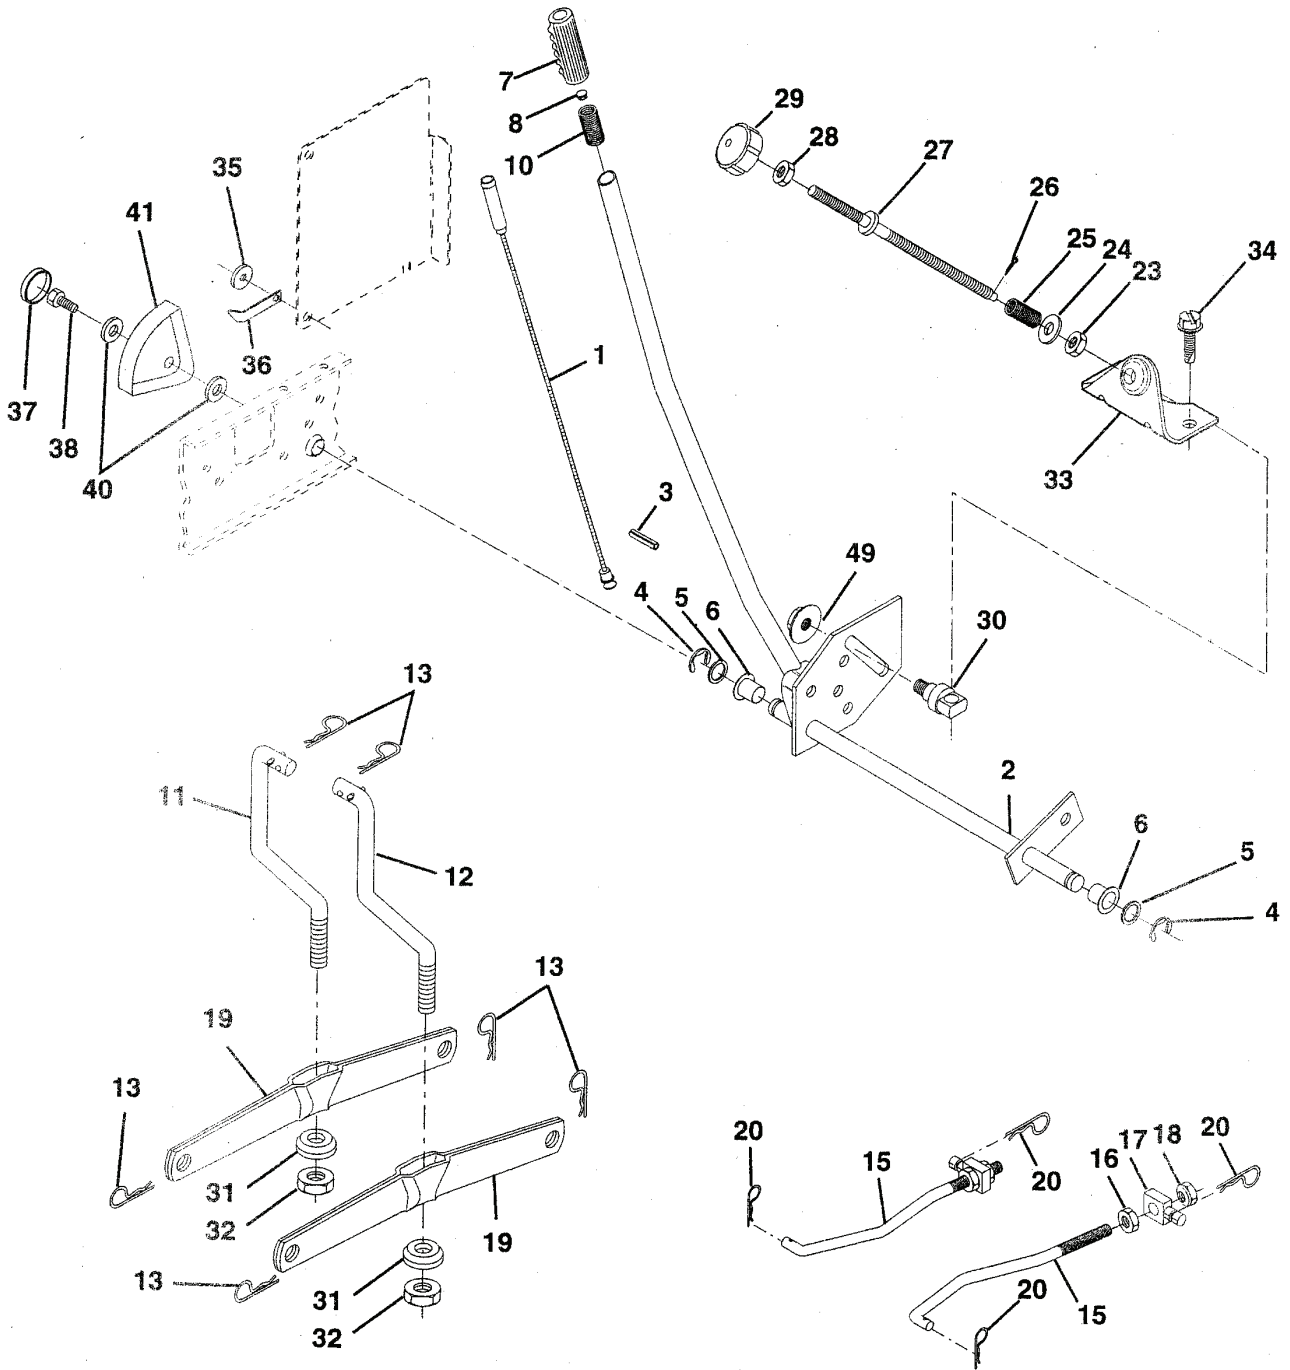

REPAIR PARTS

TRACTOR - MODEL NO. YT150 (HCYT150B) PRODUCT NO. 954 84 00-21

WHEELS & TIRES

REF.	PART NO.	DESCRIPTION	REMARK	QTY.	KIT
1	532059192	CAP VALVE		1	
2	532065139	NIPPLE		1	
3	532106222	TIRE		1	
4	532059904	HOSE		1	
5	532138336	RIM		1	
6	532124957	FITTING		1	
7	532124959	BEARING		1	
8	532138337	RIM.SPROCKET		1	
9	532122082	TIRE		1	
10	532124926	HOSE		1	
11	532104757	HUB CAP		1	
	532144334	SEALING FOAM		1	

REPAIR PARTS

TRACTOR - MODEL NO. YT150 (HCYT150B) PRODUCT NO. 954 84 00-21

MOWER LIFT

REF.	PART NO.	DESCRIPTION	REMARK	QTY.	KIT
1	532136973	WIRE		1	
2	532150588	LEVER		1	
3	532138284	PIN RETAINING SCREW		1	
4	812000002	RETAINER RING		1	
5	819211621	WASHER		1	
6	532120183	BEARING		1	
7	532109413	GRIP		1	
8	532124526	KNOB		1	
10	532122512	SPRING		1	
11	532139865	LINK		1	
12	532139866	LINK		1	
13	532124670	RETAINER RING		1	
15	532127218	LINK		1	
16	873350800	NUT		1	
17	532130171	BRACKET		1	
18	873800800	NUT		1	
19	532139868	LEVER		1	
20	532124660	CIRCLIP		1	
21	819151216	WASHER		1	
22	812000037	RETAINER RING		1	
23	532110807	NUT		1	
24	819131016	WASHER		1	
25	532124874	SPRING		1	
26	876020308	SPLIT PIN		1	
27	532126971	LEVER		1	
28	873350600	NUT		1	
29	532138057	KNOB		1	
30	532150233	TRUNNION		1	
31	532140302	BEARING		1	
32	873540600	NUT		1	
33	532140168	BRACKET		1	
34	817490608	SCREW		1	
35	532120529	WASHER		1	
36	532138346	INDICATOR		1	
37	532123935	PLUG		1	
38	817490512	SCREW		1	
40	819112410	WASHER		1	
41	532123934	INDICATOR		1	
49	532145212	NUT		1	