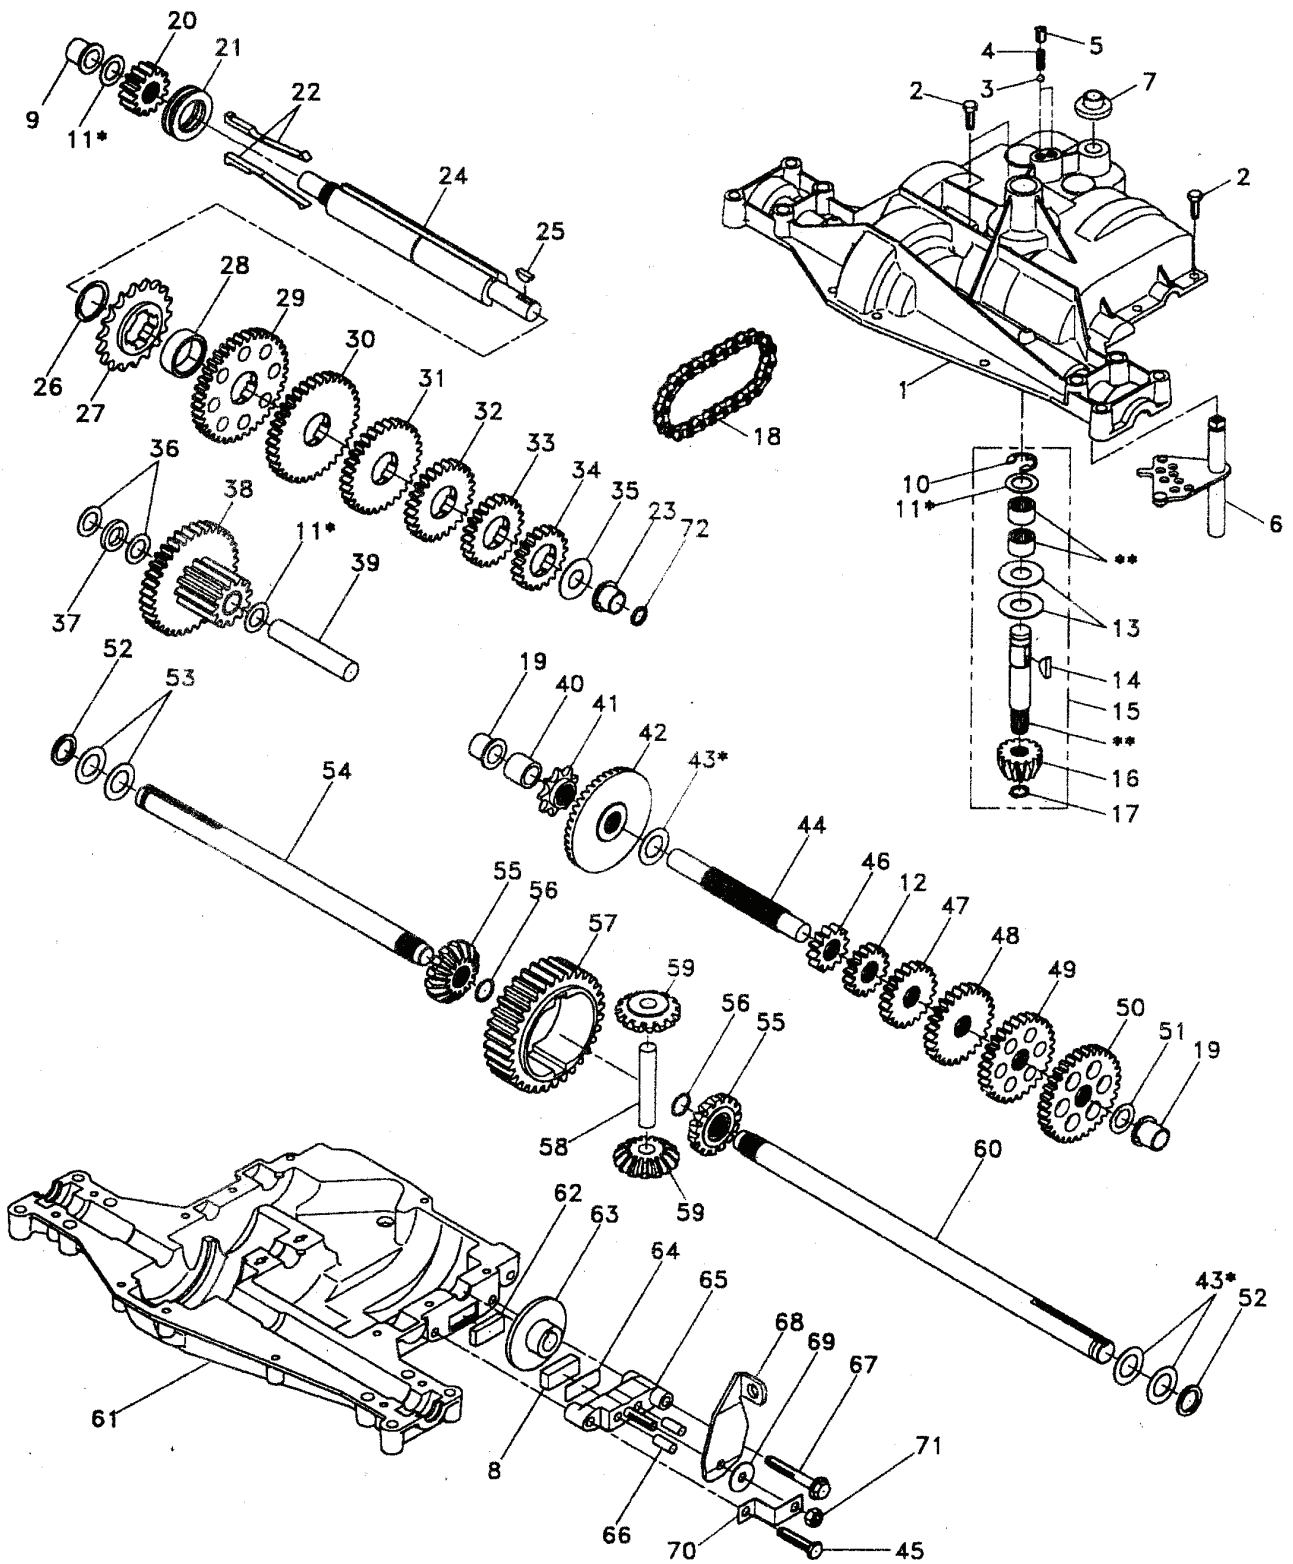

REPAIR PARTS

TRACTOR - MODEL NO. YT150 (HCYT150B) PRODUCT NO. 954 84 00-21
DANA TRANSAXLE - MODEL NUMBER 4360-96

REF.	PART NO.	DESCRIPTION	REMARK	QTY.	KIT
1	532132671	CABLE ASSY		1	
3	532134400	DETENT, BALL		1	
4	532105904	RESSORT LT 105904X		1	
6	532138235	KIT BALADEUR ASM 138235		1	
7	532134399	LEVER		1	
8	532120951	PUCK		1	
10	532002225	CLIP		1	
11	532134793	SHIM		1	
12	532143679	PLUG		1	
13	532120415	WASHER		1	
14	532142674	CLAVETTE WOODRUFF-DANA 142674		1	
15	532106846	INPUT SHAFT KIT		1	
16	532106095	PIN RETAINING SCREW		1	
17	532105909	RETAINER RING		1	
18	532105910	CHAIN		1	
19	532105911	BEARING		1	
20	532142675	GEAR SPUR 14 TTH		1	
22	532138237	KIT ASM CLUTCH		1	
23	532148268	BEARING		1	
24	532142676	SHAFT INTERM DANA		1	
25	532002244	CLAVETTE WOODRUFF 2244J		1	
26	532105916	RING, RETAINING LT		1	
27	532120470	SPROCKET		1	
29	532142677	PINION		1	
30	532142681	PINION		1	
31	532124644	SPUR GEAR		1	
32	532108980	GEAR		1	
33	532120406	GEAR SPUR 22TT		1	
34	532134796	GEAR		1	
36	532002232	WASHER		1	
37	532108978	SPACER		1	
38	532110079	PINION		1	
39	532124639	SHAFT IDLER		1	
41	532105928	SPROCKET		1	
42	532106605	GEAR		1	
43	532134394	SHIM		1	
44	532120473	SHAFT		1	
49	532120408	GEAR SPUR 28 TEETH 3868		1	
50	532105937	31T SPUR GEAR LT		1	
52	532134401	WASHER		1	
53	532002264	WASHER		1	
54	532120474	ESSIEU GCHE		1	
55	532110081	GEAR		1	
56	532105941	RING		1	
57	532110071	GEAR		1	
59	532110082	GEAR		1	
60	532120475	KIT ESSIEU 120475		1	
61	532142680	CARTER 142680		1	
62	532120961	PUCK		1	
63	532007294	DISC		1	
64	532108989	SPACER		1	
65	532120953	MACHOIRE NPCREMP 532164670		1	
66	532120954	PIN RETAINING SCREW		1	
67	532134799	SCREW		1	
68	532138244	ACTUATOR		1	
69	532108996	WASHER		1	
70	532120956	SUPPORT		1	
71	873810500	NUT		1	
72	532148269	SEAL OIL DAN. 5508		1	
73	532120416	SHELL, GREASE		1