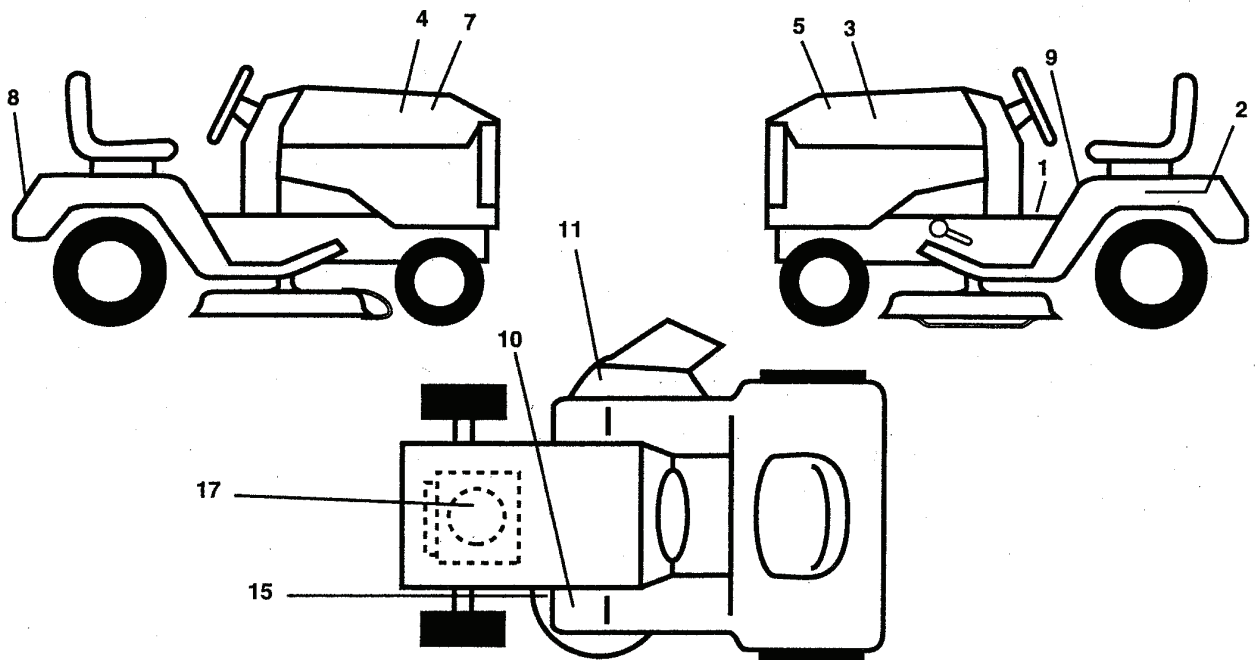

TRACTOR - MODEL NO. YT150 (HCYT150B) PRODUCT NO. 954 84 00-21

SCHEMATIC

REPAIR PARTS

TRACTOR - MODEL NO. YT150 (HCYT150B) PRODUCT NO. 954 84 00-21

DECALS

REF.	PART NO.	DESCRIPTION	REMARK	QTY.	KIT
1	532140820	DECALC TABLEAU DE BORD 140820		1	
2	532146451	DECAL		1	
3	532151549	DECAL		1	
4	532151548	DECAL		1	
5	532143959	DECAL		1	
7	532143958	DECAL		1	
8	532150617	DECAL		1	
9	532133795	DECAL		1	
10	532101892	DECAL		1	
11	532137259	DECAL		1	
15	532136832	DECAL		1	
17	532273216	DECAL		1	
	532138311	DECAL		1	
	532145246	FOOT REST		1	
	532145247	BRACKET		1	
	LBD48	SNOW BLADE		1	
	LSB42			1	
	LC05	WHEEL WEIGHTS (PAIR)		1	
	LC06	TIRE CHAINS		1	
	C42	GRASS CATCHER 42'79540405-09		1	