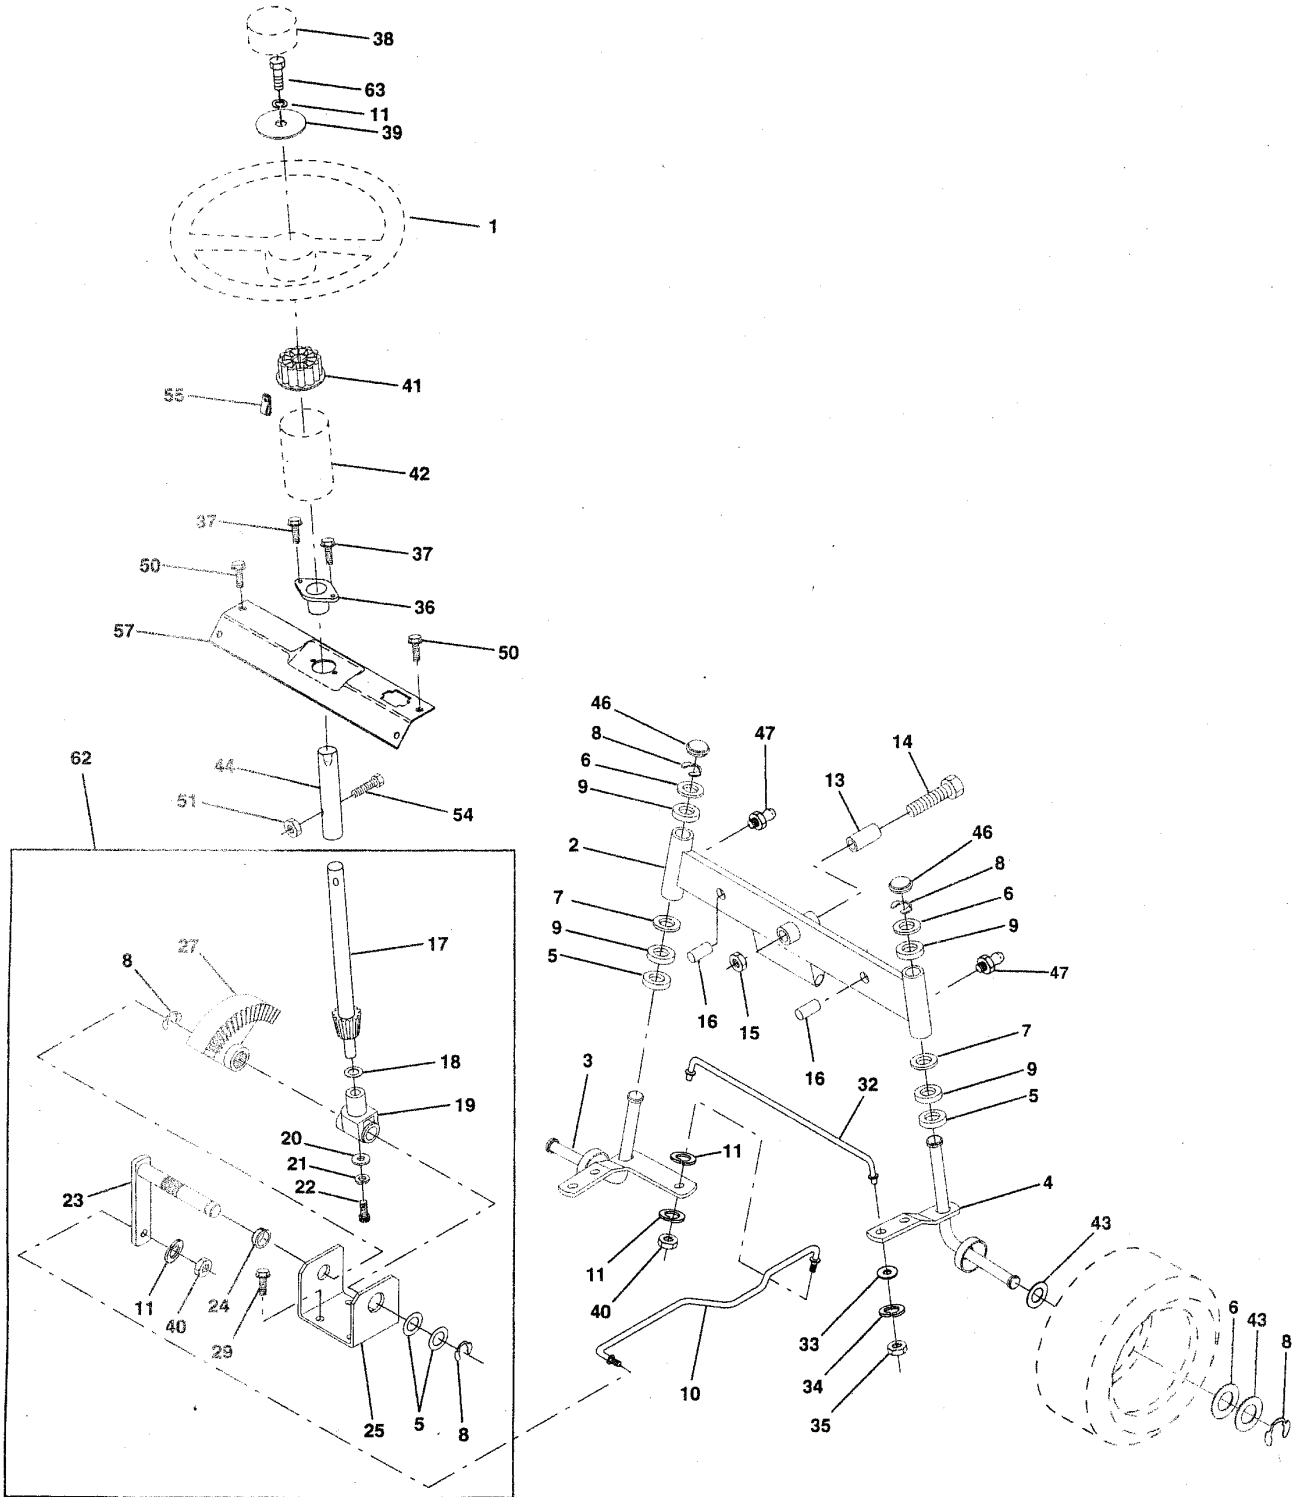

REPAIR PARTS

TRACTOR - MODEL NO. YT150 (HCYT150B) PRODUCT NO. 954 84 00-21

STEERING ASSEMBLY

REF.	PART NO.	DESCRIPTION	REMARK	QTY.	KIT
1	532124415	STEERING WHEEL		1	
2	532142033	AXLE		1	
3	532135227	SPINDLE		1	
4	532135228	SPINDLE		1	
5	532124931	WASHER		1	
6	532121748	WASHER		1	
7	819272016	WASHER		1	
8	812000029	RETAINER RING		1	
9	532124937	BEARING COL. STRG.		1	
10	532130468	LINK		1	
11	810040600	WASHER		1	
13	532110438	SPACER		1	
14	874011056	BOLT		1	
15	873901000	NUT		1	
16	532132624	PIN RETAINING SCREW		1	
17	532140176	SHAFT		1	
18	532057079	WASHER		1	
19	532124035	BRACKET		1	
20	532126684	SHIM		1	
21	810040400	WASHER		1	
22	871100410	SCREW		1	
23	532127501	SHAFT		1	
24	532109816	BUSHING		1	
25	532124036	BRACKET		1	
27	532136874	ECCENTRIC DISC		1	
29	817490612	SCREW		1	
32	532139929	ROD		1	
33	819111216	WASHER		1	
34	810040500	WASHER		1	
35	873810500	NUT		1	
36	532102803	BUSHING		1	
37	532152927	SCREW		1	
38	532124416	INSERT		1	
39	819133808	WASHER		1	
40	532124701	NUT		1	
41	532100711	ADAPTER		1	
42	532150390	SLEEVE		1	
43	532121749	WASHER		1	
44	532153721	RALLONG D'AXE		1	
46	532121232	HUB CAP		1	
47	532124836	NIPPLE		1	
50	817490412	SCREW		1	
51	873800500	LOCK NUT		1	
54	874780520	BOLT		1	
55	532140285	CLIP		1	
57	532140172	SUPPORT		1	
62	532149686	STEERING GEAR. KIT		1	
63	874780616	BOLT		1