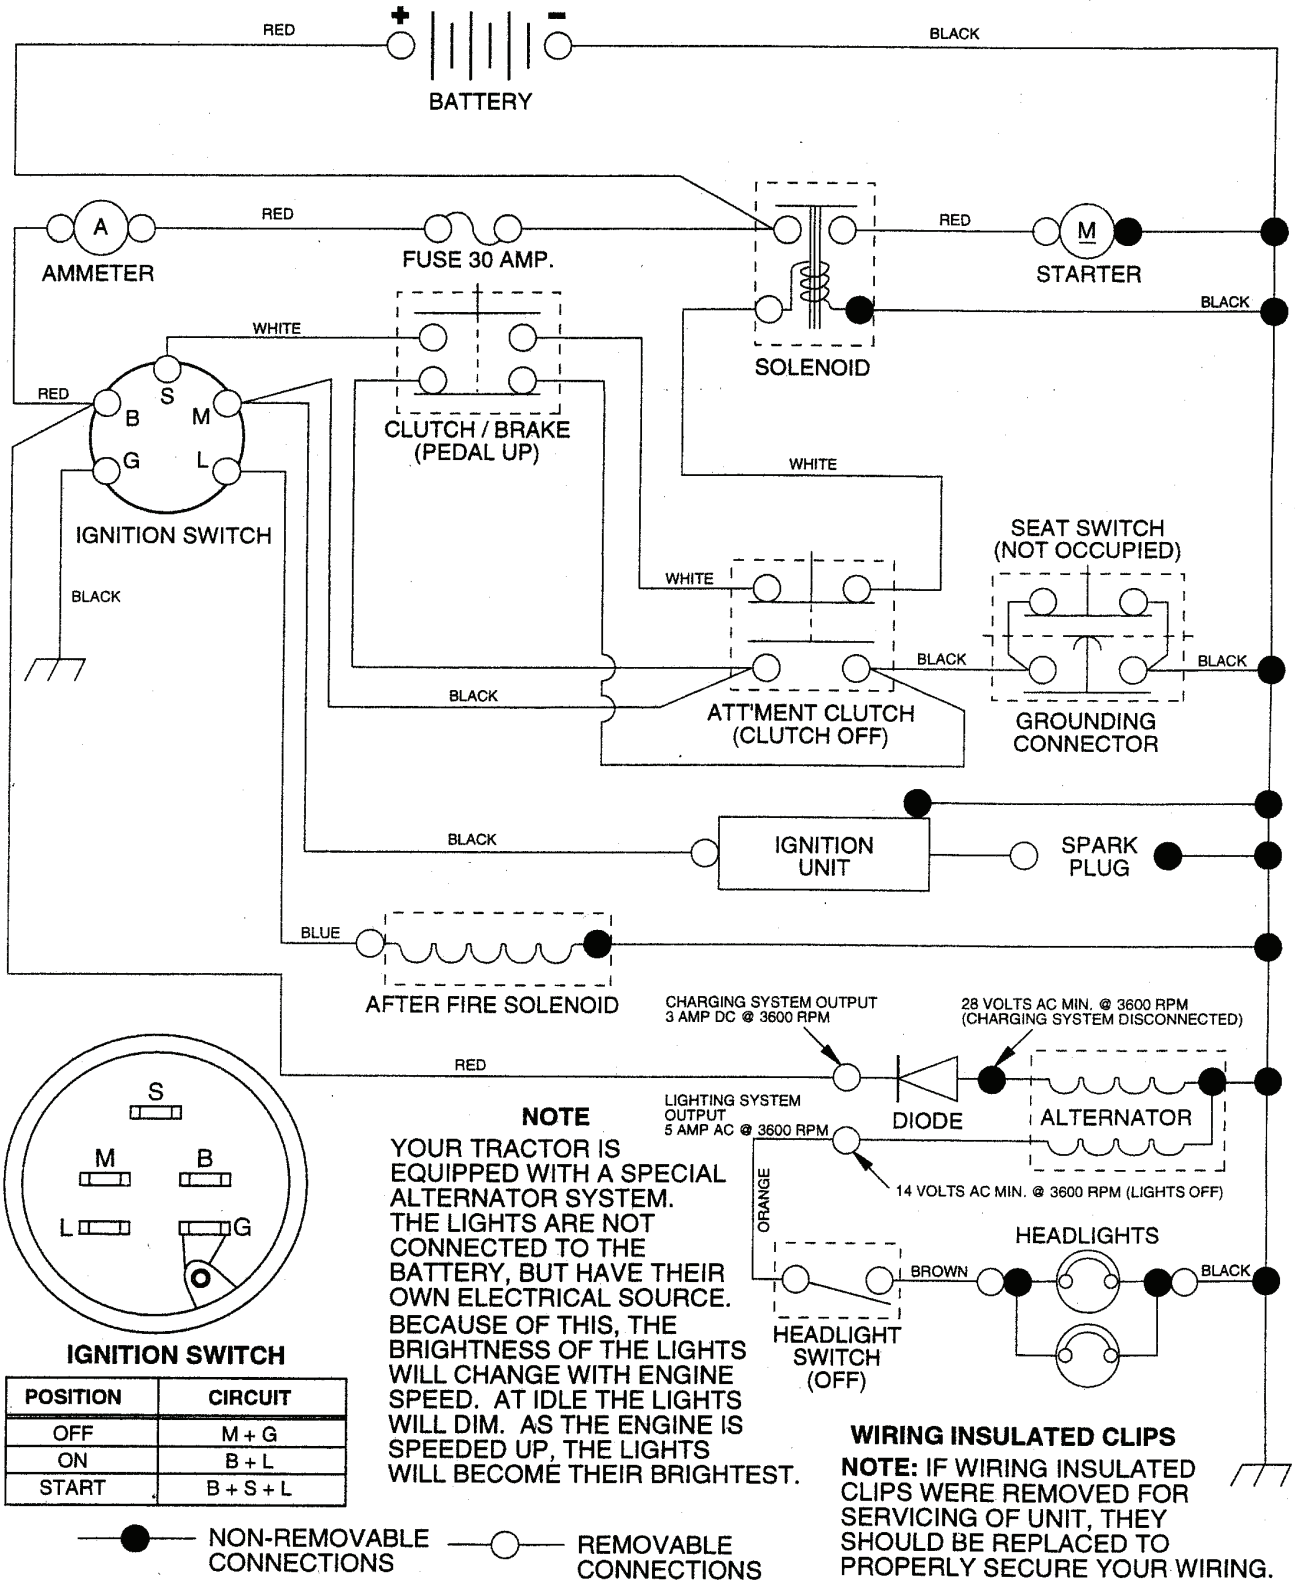

REF.	PART NO.	DESCRIPTION	REMARK	QTY.	KIT
1	532140310	CONTROL		1	
2	817720410	SCREW		1	
4	532137352	MUFFLER		1	
13	532272293	GASKET		1	
14	813280324	PIPE		1	
15	813200300	ELBOW		1	
16	811050600	WASHER		1	
18	532136718	HEAT SHIELD		1	
19	532105839	NUT		1	
22	532149793	KNOB		1	
29	532137180	SPARK ARRESTER KIT		1	
30	532127057	DECAL		1	
31	532140280	TANK		1	
32	532140527	FUEL CAP		1	
33	532123487	HOSE CLAMP		1	
35	817490512	SCREW		1	
37	532137040	HOSE		1	
40	532124028	BUSHING		1	
44	817490412	SCREW		1	
46	819091416	WASHER		1	
62	810040500	WASHER		1	
72	871070512	BOLT		1	
78	817490620	SCREW		1	
81	532128861	NUT		1	

TRACTOR - MODEL NO. YT150 (HCYT150B) PRODUCT NO. 954 84 00-21

SCHEMATIC