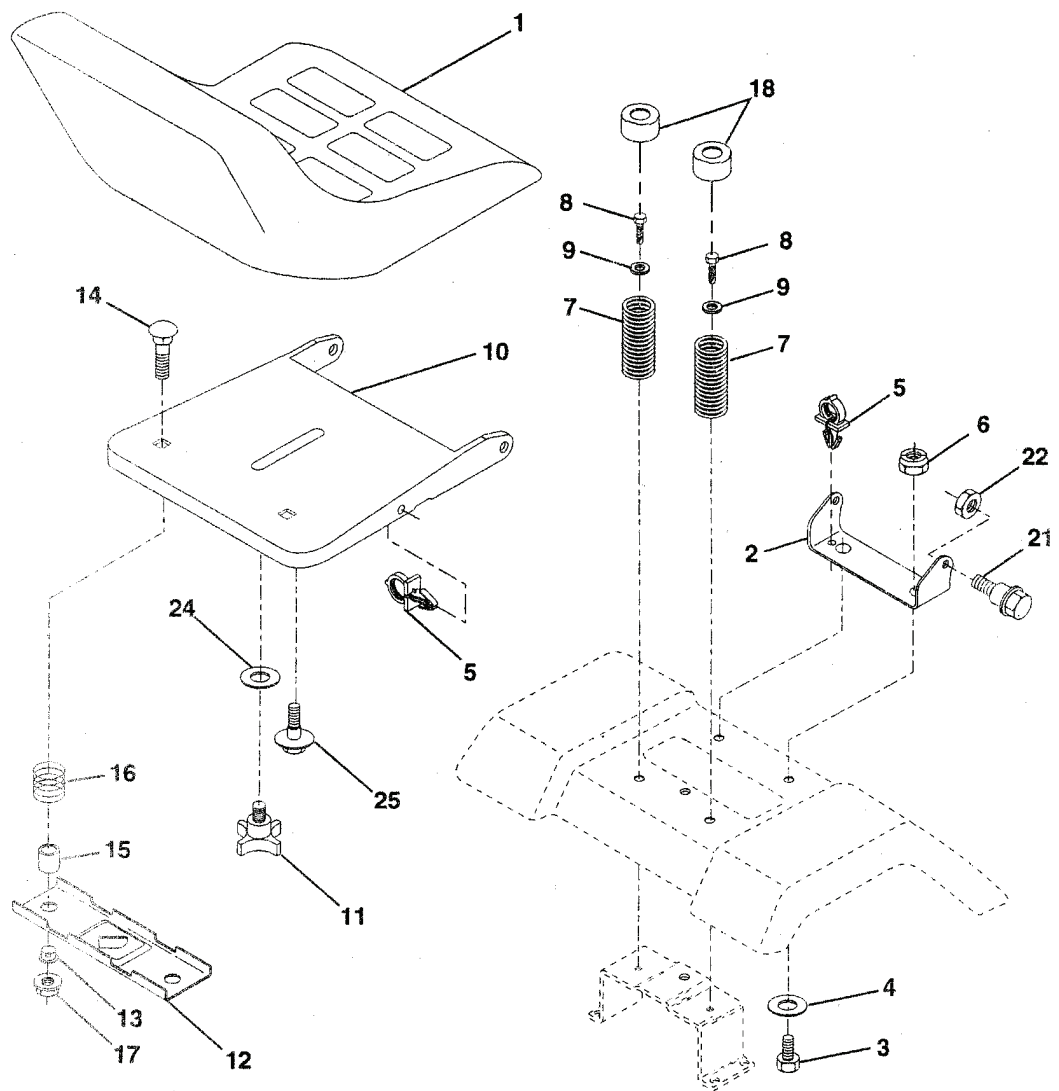

REPAIR PARTS

TRACTOR - MODEL NO. YT150 (HCYT150B) PRODUCT NO. 954 84 00-21

MOWER LIFT

REF.	PART NO.	DESCRIPTION	REMARK	QTY.	KIT
1	532136973	WIRE		1	
2	532150588	LEVER		1	
3	532138284	PIN RETAINING SCREW		1	
4	812000002	RETAINER RING		1	
5	819211621	WASHER		1	
6	532120183	BEARING		1	
7	532109413	GRIP		1	
8	532124526	KNOB		1	
10	532122512	SPRING		1	
11	532139865	LINK		1	
12	532139866	LINK		1	
13	532124670	RETAINER RING		1	
15	532127218	LINK		1	
16	873350800	NUT		1	
17	532130171	BRACKET		1	
18	873800800	NUT		1	
19	532139868	LEVER		1	
20	532124660	CIRCLIP		1	
21	819151216	WASHER		1	
22	812000037	RETAINER RING		1	
23	532110807	NUT		1	
24	819131016	WASHER		1	
25	532124874	SPRING		1	
26	876020308	SPLIT PIN		1	
27	532126971	LEVER		1	
28	873350600	NUT		1	
29	532138057	KNOB		1	
30	532150233	TRUNNION		1	
31	532140302	BEARING		1	
32	873540600	NUT		1	
33	532140168	BRACKET		1	
34	817490608	SCREW		1	
35	532120529	WASHER		1	
36	532138346	INDICATOR		1	
37	532123935	PLUG		1	
38	817490512	SCREW		1	
40	819112410	WASHER		1	
41	532123934	INDICATOR		1	
49	532145212	NUT		1	

REPAIR PARTS

TRACTOR - MODEL NO. YT150 (HCYT150B) PRODUCT NO. 954 84 00-21

SEAT ASSEMBLY

REF.	PART NO.	DESCRIPTION	REMARK	QTY.	KIT
1	532124185	SEAT		1	
2	532140551	BRACKET		1	
3	874760616	BOLT		1	
4	819131610	WASHER		1	
5	532145006	CLIP		1	
6	873800600	NUT		1	
7	532124181	SPRING		1	
8	817490616	SCREW		1	
9	819131614	WASHER		1	
10	532140552	BRACKET		1	
11	532120068	KNOB		1	
12	532121246	BRACKET		1	
13	532121248	BUSHING		1	
14	872050411	BOLT		1	
15	532134300	SPACER		1	
16	532121250	SPRING		1	
17	532123976	LOCKNUT		1	
18	532124238	HUB CAP		1	
21	532153236	SCREW		1	
22	873800500	LOCK NUT		1	
24	819171912	WASHER		1	
25	532127018	BOLT		1	