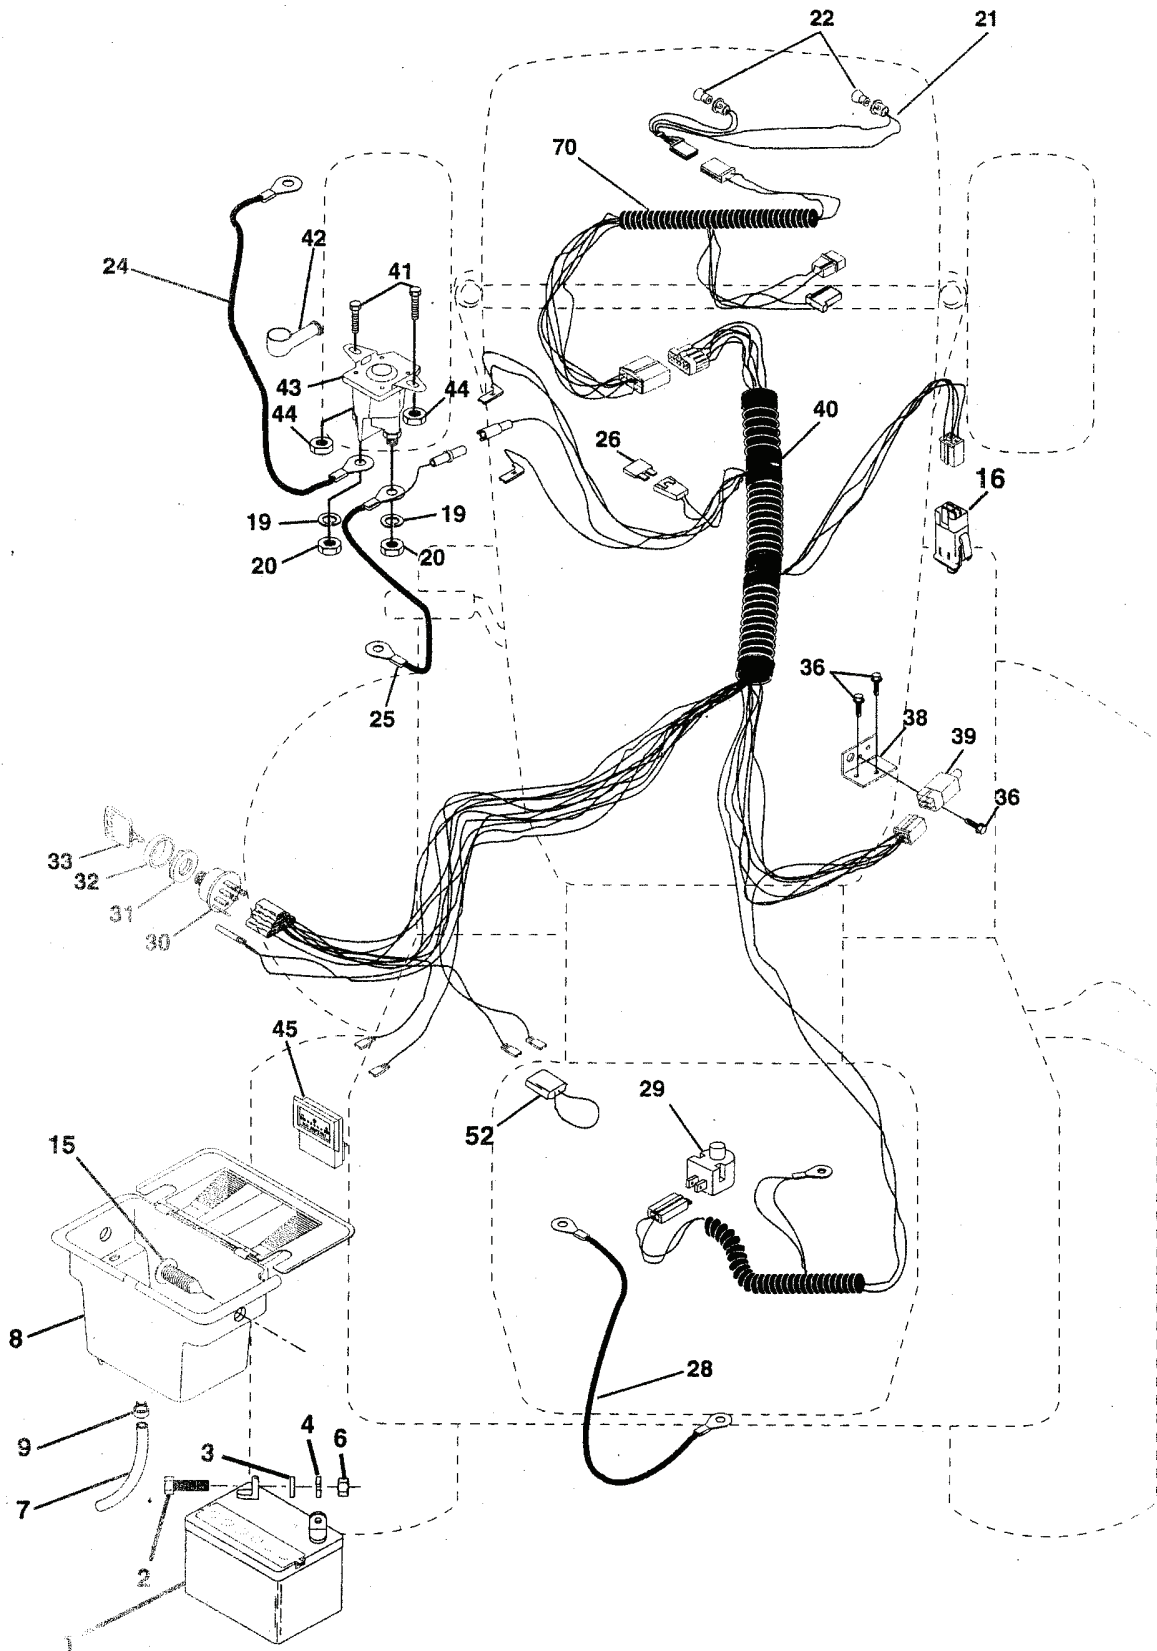

REPAIR PARTS

TRACTOR - MODEL NO. YT150 (HCYT150B) PRODUCT NO. 954 84 00-21

ELECTRICAL

REF.	PART NO.	DESCRIPTION	REMARK	QTY.	KIT
1	532146139	BATTERY		1	
2	874760412	BOLT		1	
3	819091016	WASHER		1	
4	810040400	WASHER		1	
6	873220400	NUT		1	
7	532109238	HOSE		1	
8	532144940	BOX		1	
9	532109596	CLAMP		1	
15	532147688	PLUG		1	
16	532153664	SWITCH		1	
19	810090400	WASHER		1	
20	873350400	NUT		1	
21	532136850	HARNESS		1	
22	532004152	BULB		1	
24	532124780	CABLE		1	
25	532146147	CABLE		1	
26	532108824	FUSE		1	
28	532124773	CABLE		1	
29	532121305	SWITCH		1	
30	532140301	SWITCH		1	
31	532124211	NUT		1	
32	532141226	COVER		1	
33	532122147	KEY		1	
36	817021008	SCREW		1	
38	532140336	BRACKET		1	
39	532109553	SWITCH		1	
40	532151212	CABLE ASSY		1	
41	871110408	BOLT		1	
42	532131563	COVER		1	
43	532145673	SOLENOID		1	
44	873640400	NUT		1	
45	532121433	AMPEREMETER		1	
52	532141940	WIRE		1	
70	532141164	HARNESS		1	