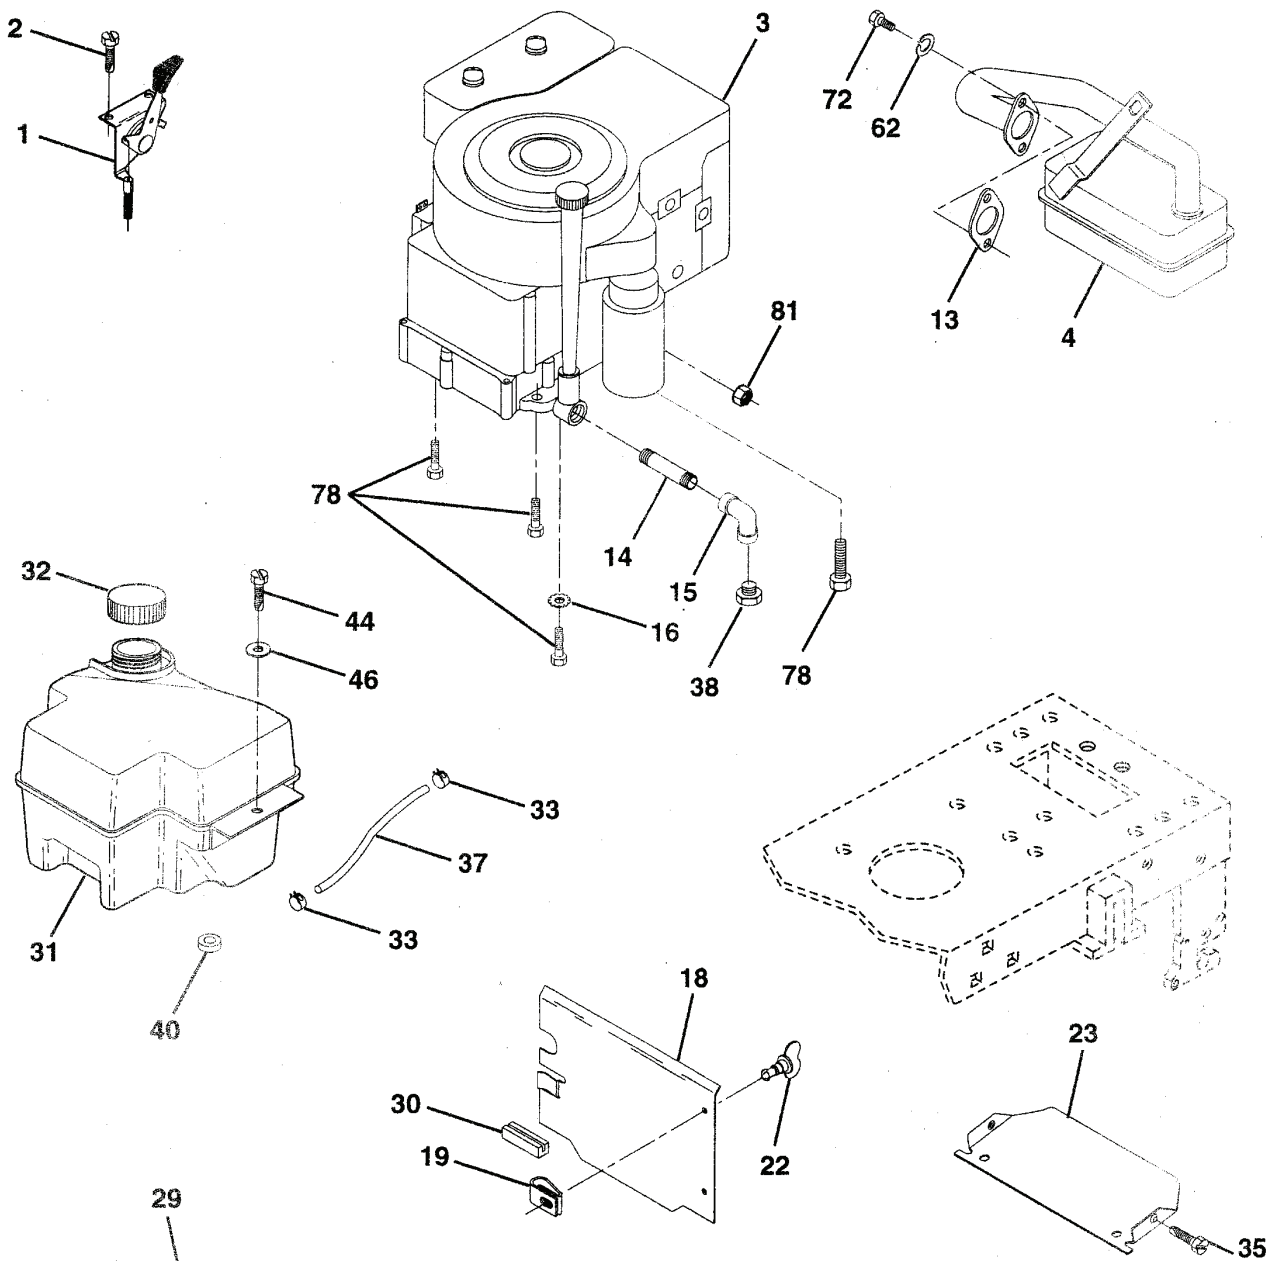

REPAIR PARTS

TRACTOR - MODEL NO. YT150 (HCYT150B) PRODUCT NO. 954 84 00-21

ENGINE

OPTIONAL EQUIPMENT
Spark Arrester

REF.	PART NO.	DESCRIPTION	REMARK	QTY.	KIT
1	532140310	CONTROL		1	
2	817720410	SCREW		1	
4	532137352	MUFFLER		1	
13	532272293	GASKET		1	
14	813280324	PIPE		1	
15	813200300	ELBOW		1	
16	811050600	WASHER		1	
18	532136718	HEAT SHIELD		1	
19	532105839	NUT		1	
22	532149793	KNOB		1	
29	532137180	SPARK ARRESTER KIT		1	
30	532127057	DECAL		1	
31	532140280	TANK		1	
32	532140527	FUEL CAP		1	
33	532123487	HOSE CLAMP		1	
35	817490512	SCREW		1	
37	532137040	HOSE		1	
40	532124028	BUSHING		1	
44	817490412	SCREW		1	
46	819091416	WASHER		1	
62	810040500	WASHER		1	
72	871070512	BOLT		1	
78	817490620	SCREW		1	
81	532128861	NUT		1