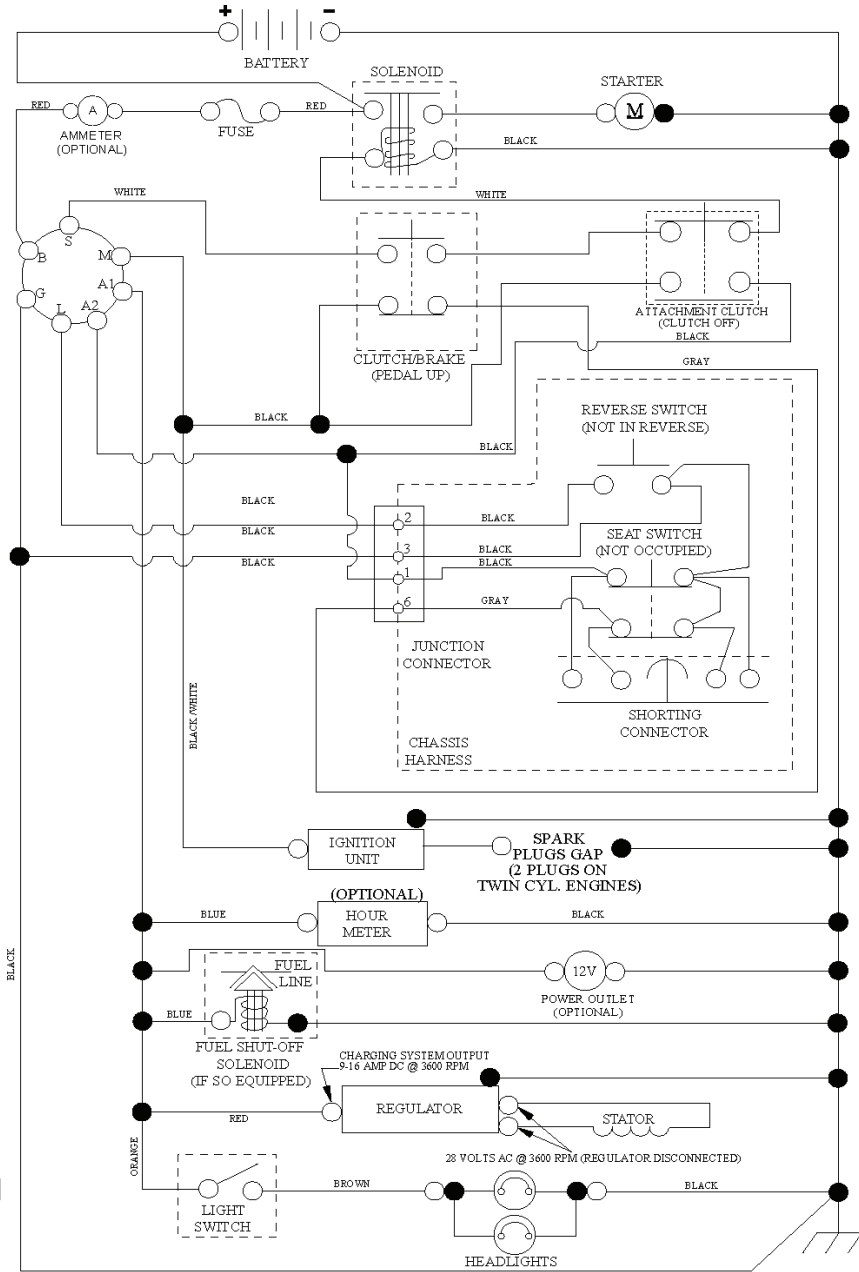

TRACTOR - - MODEL NUMBER YT1942 (96043002501), PRODUCT NO. 960 43 00-25 SCHEMATIC

SCH10

POSITION	CIRCUIT	"MAKE"
OFF	M+G+A1	
RUN/OVERRIDE	B+A1	
RUN	B+A1	L+A2
START	B+S+A1	

03107

WIRING INSULATED CLIPS
NOTE: IF WIRING INSULATED CLIPS WERE REMOVED FOR SERVICING OF UNIT, THEY SHOULD BE RE-INSTALLED TO PROPERLY SECURE YOUR WIRING.

● NON-REMOVABLE CONNECTIONS

○ REMOVABLE CONNECTIONS