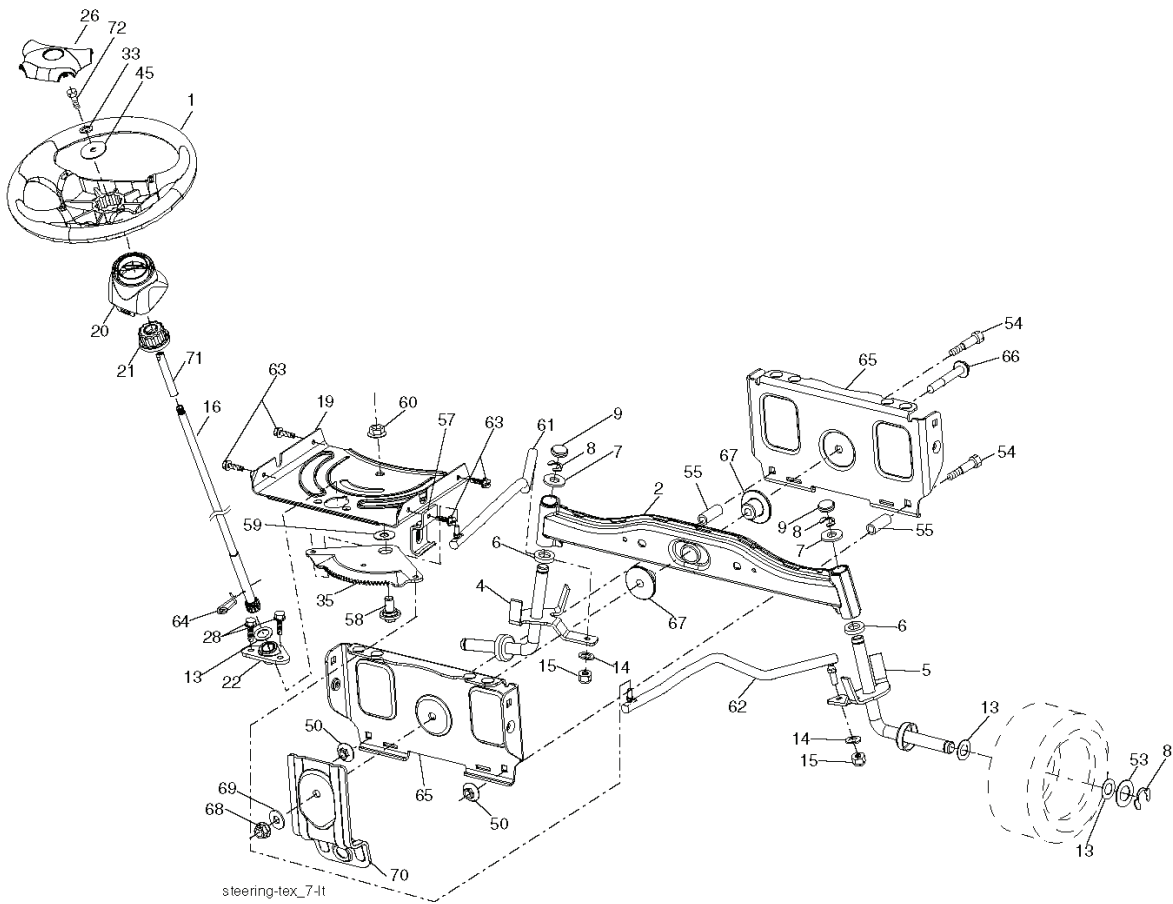

DASH HARNESS CONNECTOR (MATING SIDE)

WIRING INSULATED CLIPS
NOTE: IF WIRING INSULATED CLIPS WERE REMOVED FOR SERVICING OF UNIT, THEY SHOULD BE RE-INSTALLED TO PROPERLY SECURE YOUR WIRING.

● NON-REMOVABLE CONNECTIONS

○ REMOVABLE CONNECTIONS

wheel_art_1-tex

REF.	PART NO.	DESCRIPTION	REMARK	QTY.	KIT
1	532059192	CAP VALVE	Cap Valve Tire	1	
2	532065139	NIPPLE		1	
3	532138336	RIM		1	
4	532059904	HOSE		1	
5	532106222	TIRE		1	
6	532124957	FITTING	Front Wheel Only	1	
7	532124959	BEARING	Front Wheel Only	1	
8	532175039	HUB CAP		1	
9	532106268	TIRE		1	
9	532420531	TIRE	LT	1	
10	532124926	HOSE		1	
11	532138337	RIM SPROCKET		1	
	532144334	SEALING FOAM	NOT SHOWN - 10 oz. Tube	1	

TRACTOR - - MODEL NUMBER YT1942 (96043002501), PRODUCT NO. 960 43 00-25
STEERING ASSEMBLY

REF.	PART NO.	DESCRIPTION	REMARK	QTY.	KIT
1	532193943	WHEEL STEERING		1	
2	532184706	SHAFT		1	
4	532403087	SPINDLE	LH	1	
5	532403088	SPINDLE	RH	1	
6	532124931	WASHER		1	
7	532121748	WASHER		1	
8	812000029	RETAINER RING		1	
9	532121232	HUB CAP		1	
13	532121749	WASHER		1	
14	810040600	WASHER		1	
15	873540600	NUT		1	
16	532408220	SHAFT		1	
19	532194729	PLATE		1	
20	532411139	STEERING COLUMN TUBE		1	
21	532186737	ADAPTER		1	
22	532194845	BUSHING		1	
26	532193652	HUB		1	
28	817000612	SCREW		1	
33	810040500	WASHER		1	
35	532194732	PLATE		1	
45	819113812	WASHER		1	
50	873900600	NUT		1	
53	532188967	WASHER		1	
54	874760636	BOLT		1	
55	532197636	SPACER		1	
57	532407465	BRACKET		1	
58	532194747	BOLT		1	
59	532194748	WASHER		1	
60	873971000	NUT		1	
61	532194740	LINK	LH	1	
62	532194741	LINK	RH	1	
63	817000512	SCREW		1	
64	532199849	SPRING RETAINER		1	
65	532194734	BRACKET		1	
66	871020748	BOLT		1	
67	532194737	BUSHING		1	
68	873900700	NUT		1	
69	532199162	WASHER		1	
70	532196197	BRACKET		1	
71	532196075	SHAFT		1	
72	874780572	BOLT		1	
	PART NO.		REMARK		KIT