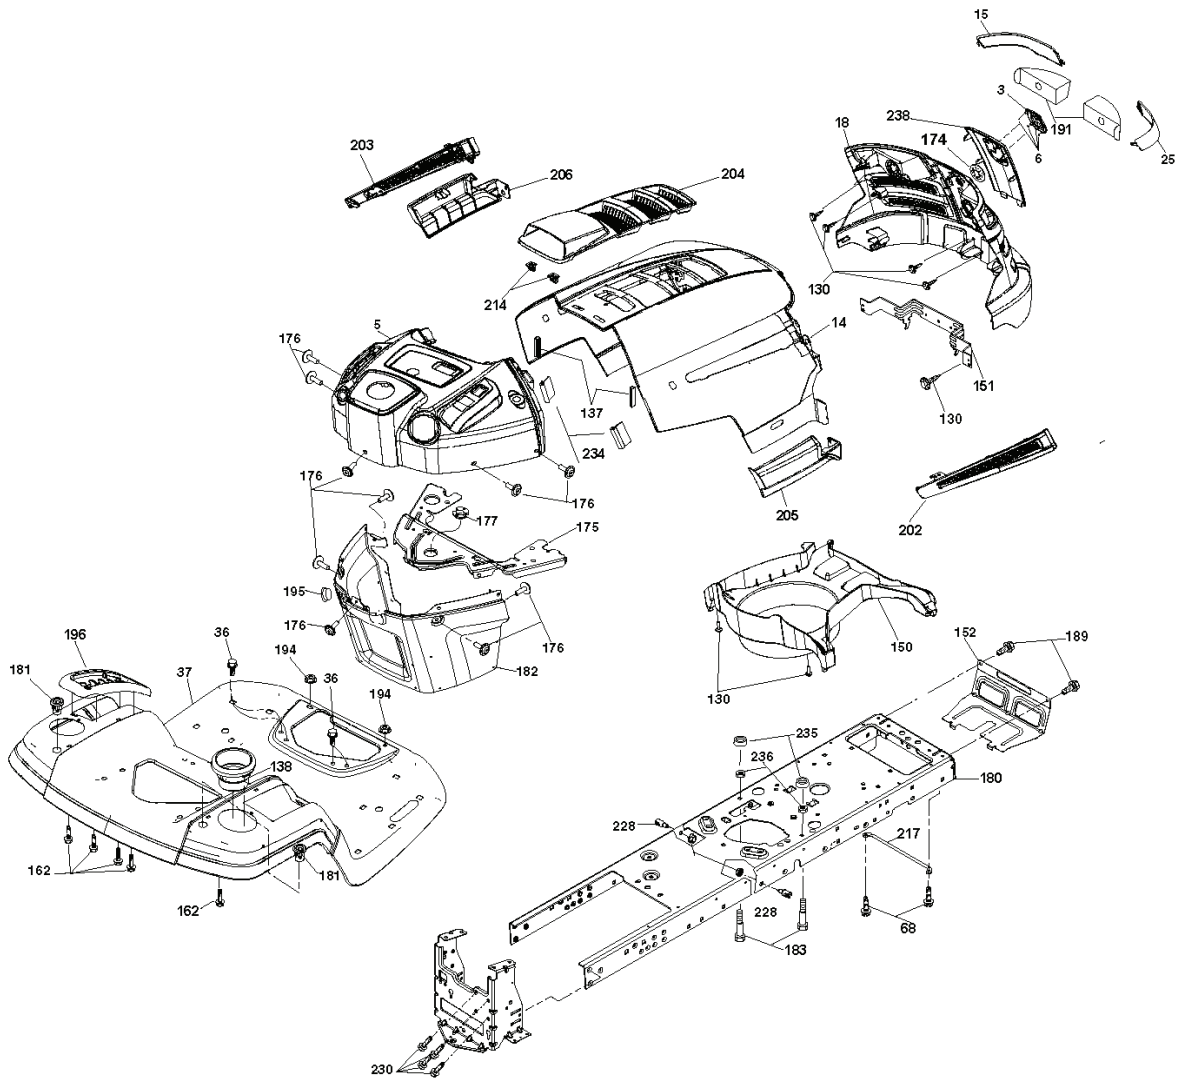

YT1942, 96043002501, 2008-04

SPARE PARTS LIST

**TRACTOR -- MODEL NUMBER YT1942 (96043002501), PRODUCT NO. 960 43 00-25
CHASSIS**

chassis-tex_52-gl-husq

REF.	PART NO.	DESCRIPTION	REMARK	QTY.	KIT
2	532194263	PLATE		1	
3	532405012	LOGOTYPE		1	
5	532407592	PANEL		1	
6	532404883	CLIP		1	
14	532411073	HOOD		1	
15	532411079	LENS	LH	1	
18	532406667	FRONT COVER		1	
25	532411078	LENS	RH	1	
36	817060612	SCREW		1	
37	532402953	FENDER		1	
68	817490508	SCREW		1	
130	532191611	SCREW		1	
137	532407590	DAMPING PIECE		1	
138	532402954	HOLDER		1	
150	532407537	AIR CONDUCTOR		1	
151	532407807	BRACKET		1	
152	532194329	SHIELD		1	
162	532142432	SCREW		1	
175	532199472	PLATE		1	
176	532400776	SCREW		1	
177	532195228	BUSHING		1	
180	532194260	CHASSIS		1	
181	532403025	BUSHING		1	
182	532198917	PANEL		1	
183	874780520	BOLT		1	
189	817000512	SCREW		1	
191	532406665	INSERT		1	
194	873900500	NUT		1	
195	532411115	PLUG		1	
196	532402843	CONSOLE		1	
202	532411074	AIR CONDUCTOR	RH	1	
203	532441342	COVER	LH	1	
204	532411786	VENT		1	
205	532411076	FENDER	RH	1	
206	532411077	FENDER	LH	1	
214	532199145	CLIP		1	
217	532156524	SHAFT		1	
228	532195161	STUD		1	
230	532170165	BOLT		1	
234	532404742	DAMPING PIECE		1	
235	532406129	SPACER		1	
236	873930500	NUT		1	
238	532411119	FRONT COVER		1	

**TRACTOR - - MODEL NUMBER YT1942 (96043002501), PRODUCT NO. 960 43 00-25
DECALS**

REF.	PART NO.	DESCRIPTION	REMARK	QTY.	KIT
1	532411658	DECAL		1	
2	532402832	LABEL		1	
4	532408357	DECAL		1	
5	532180941	DECAL		1	
6	532408465	DECAL		1	
7	532404484	LABEL		1	
9	532145005	DECAL		1	
11	532170563	DECAL,"DANGER"		1	
12	532160396	DECAL		1	
	532410805	PAD	"NOT SHOWN, LH"	1	
	532410806	PAD, FOOTREST, RH	"NOT SHOWN, RH"	1	