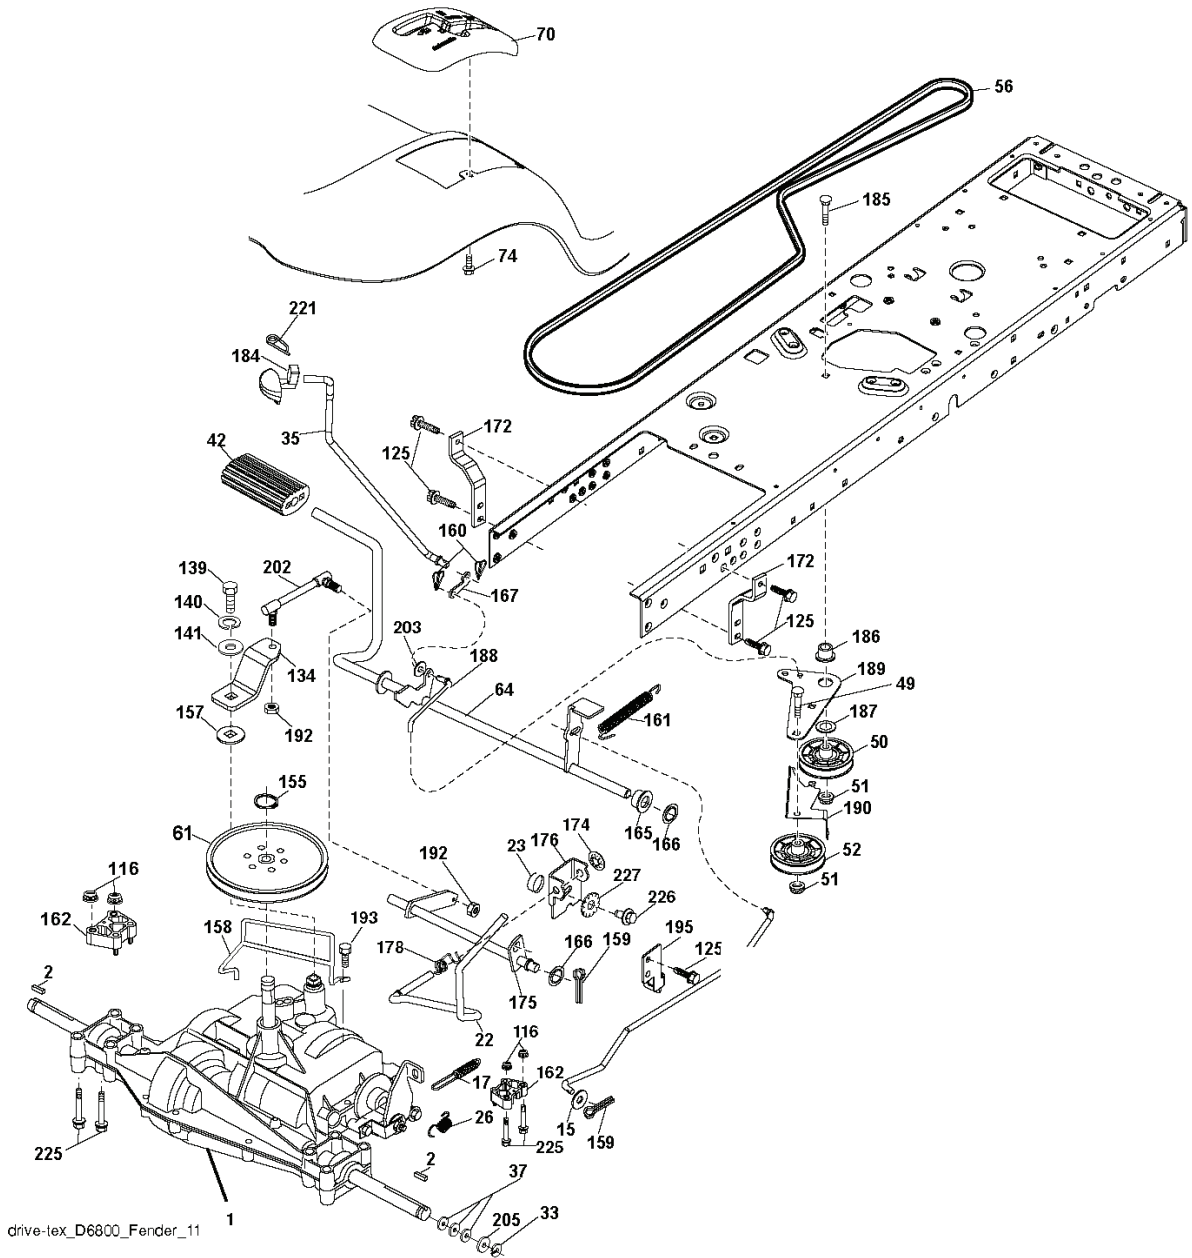

TRACTOR -- MODEL NUMBER YT1942 (96043002501), PRODUCT NO. 960 43 00-25
DRIVE

REF.	PART NO.	DESCRIPTION	REMARK	QTY.	KIT
1				1	
2	532123583	KEY		1	
15	819131316	WASHER		1	
17	532197297	SPRING		1	
22	532197660	ROD		1	
23	532106933	KNOB		1	
26	532197455	SPRING		1	
29	532197267	ROD		1	
33	812000001	RETAINER RING		1	
35	532401031	ROD		1	
37	532121749	WASHER		1	
42	532124872	PEDAL RUBBER		1	
49	872110614	BOLT		1	
50	532194327	PULLEY		1	
51	873900600	NUT		1	
52	532194326	PULLEY		1	
56	532194346	BELT		1	
61	532123666	PULLEY		1	
64	532196200	SHAFT		1	
70	532403024	CONSOLE		1	
74	532142432	SCREW		1	
116	873900500	NUT		1	
120	817060512	SCREW		1	
125	817000512	SCREW		1	
134	532402430	LEVER		1	
139	874550412	BOLT		1	
140	810040400	WASHER		1	
141	819091210	WASHER		1	
155	812000028	CLIP		1	
157	532105701	WASHER		1	
158	532194352	BELT GUIDE		1	
159	876020412	SPLIT PIN		1	
160	532169484	PIN		1	
161	532195403	SPRING		1	
162	532195785	SPACER		1	
165	532196212	BUSHING		1	
166	532197290	NUT		1	
167	532405257	LATCH		1	
169	874490560	BOLT		1	
172	532197657	STRAP	LH	1	
174	532197289	NUT		1	
175	532198981	SHAFT		1	
176	532196214	ARM		1	
178	532197456	SPRING		1	
184	532409747	KNOB		1	
185	872110620	BOLT		1	
186	532194321	SPACER		1	
187	819133210	WASHER		1	
188	532194323	LINK		1	
189	532194317	PLATE		1	
190	532194318	BELT GUIDE		1	
192	532150360	NUT		1	
195	532197332	BRACKET		1	
202	532199589	LINK		1	
203	819111116	WASHER		1	
205	532121748	WASHER		1	
221	532403187	SPRING		1	
226	874780716	BOLT		1	
227	532405296	WASHER		1