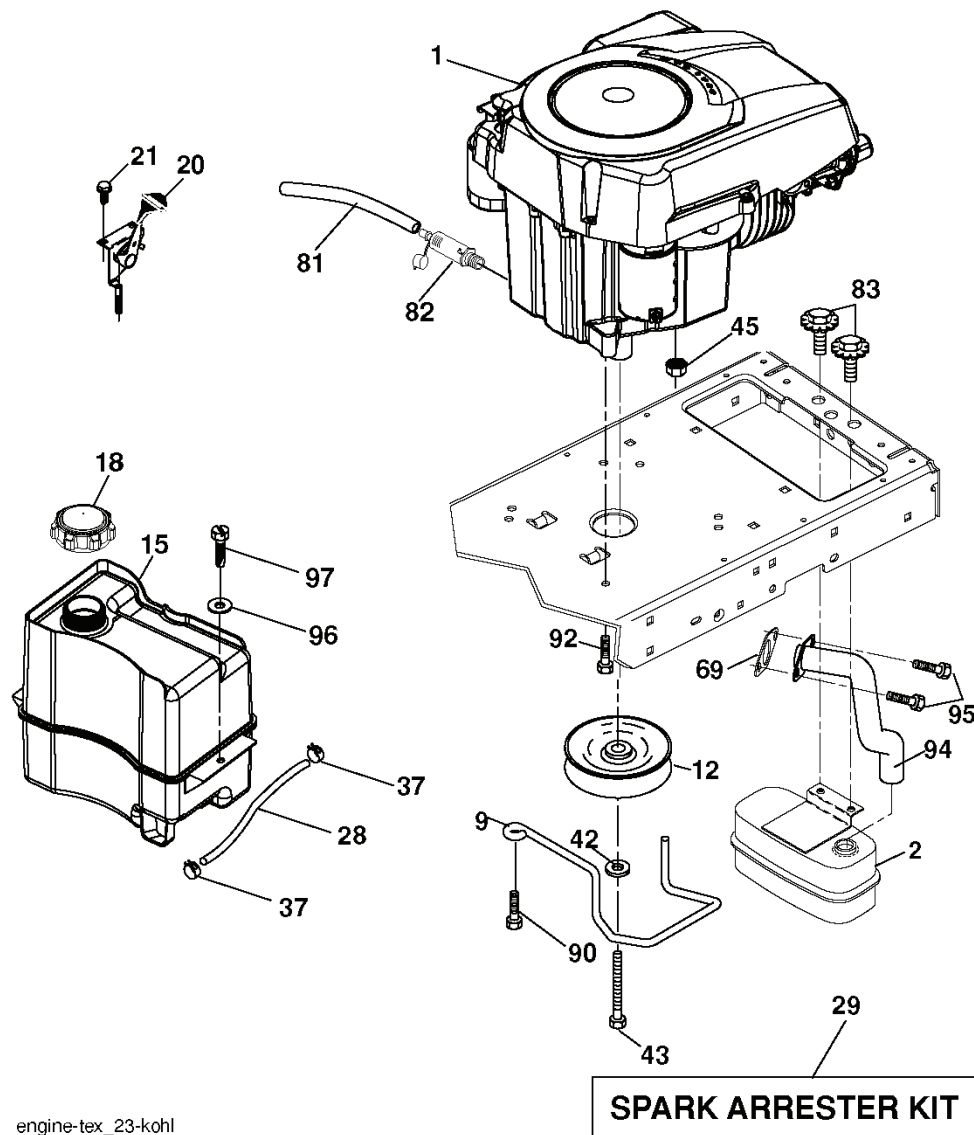

TRACTOR - - MODEL NUMBER YT1942 (96043002501), PRODUCT NO. 960 43 00-25
ENGINE

engine-tex_23-kohl

REF.	PART NO.	DESCRIPTION	REMARK	QTY.	KIT
1				1	
2	532188655	MUFFLER		1	
9	532194319	BELT GUIDE		1	
12	532401985	PULLEY		1	
15	532407545	FUEL TANK		1	
18	532197725	PLUG		1	
20	532183897	CONTROL		1	
21	532191611	SCREW		1	
28	532401137	DURITE ESSENCE 20"		1	
29	532137180	SPARK ARRESTER KIT		1	
37	532123487	HOSE CLAMP		1	
42	810040700	WASHER		1	
43	532173937	BOLT		1	
45	873510400	NUT		1	
69				1	
81	532148456	TUBE		1	
82	532181654	PLUG		1	
83	532171877	BOLT		1	
90	817000616	SCREW		1	
92	817120616	SCREW		1	
94	532188654	TUBE EXHAUST		1	
96	819091416	WASHER		1	
97	817670412	SCREW		1