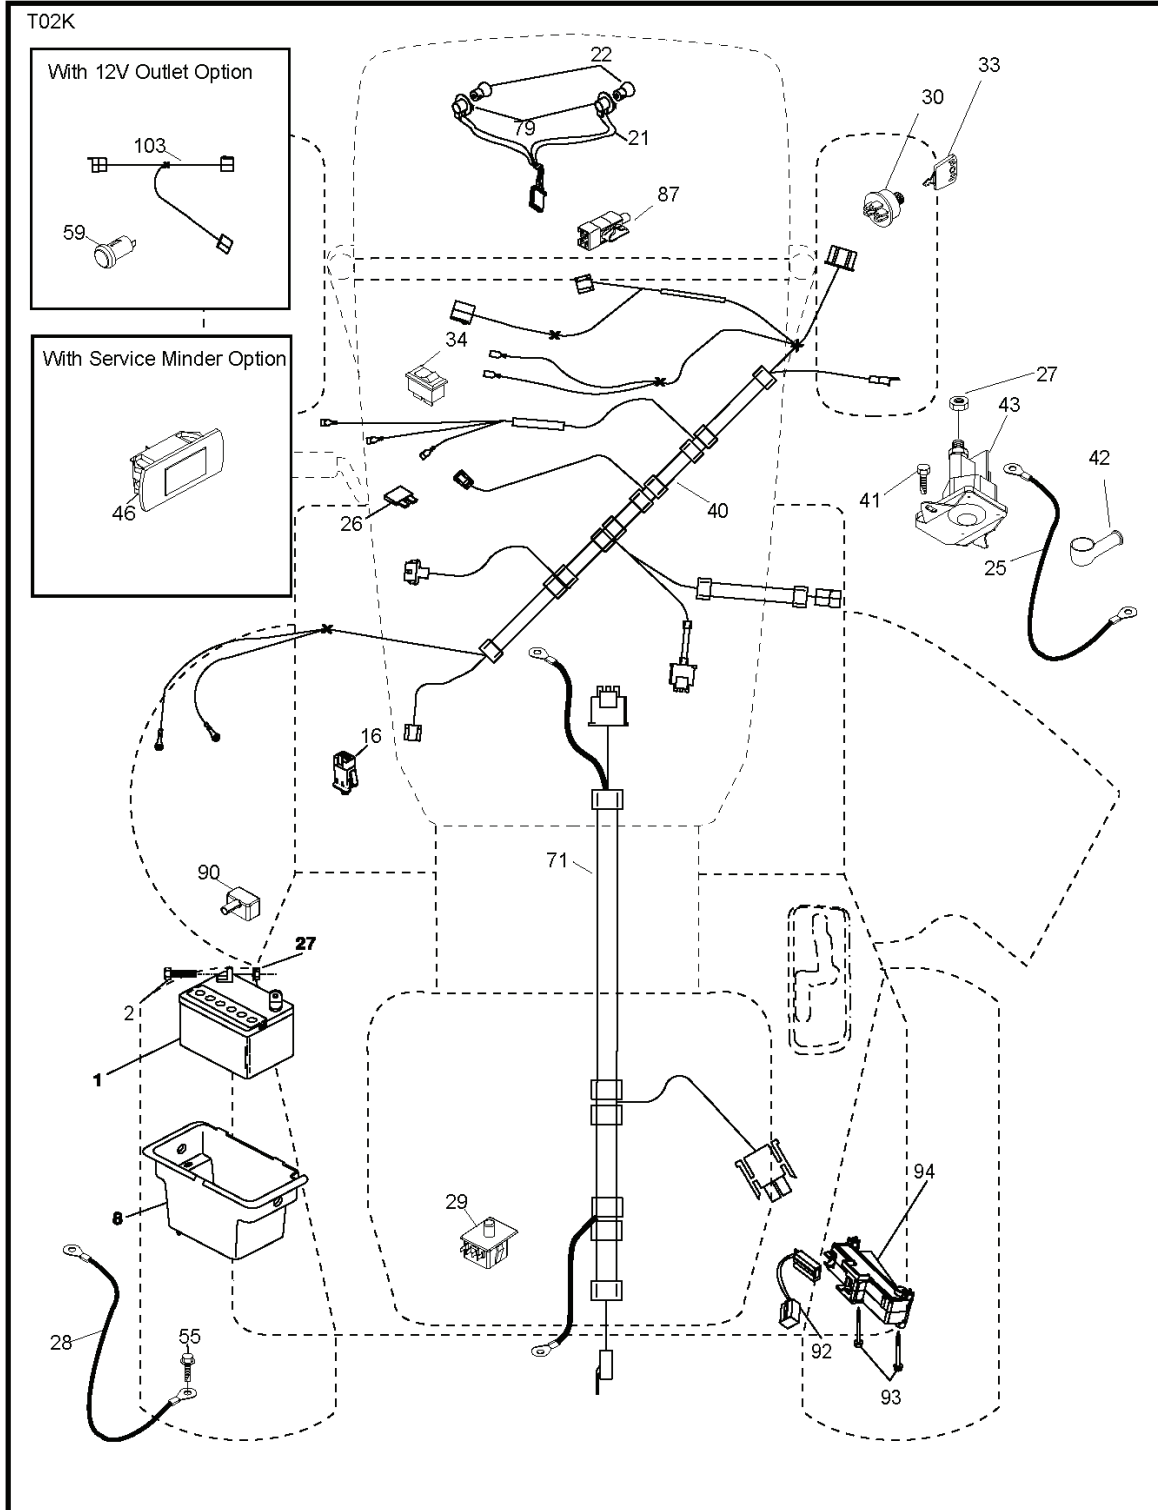

**TRACTOR -- MODEL NUMBER YT1942 (96043002501), PRODUCT NO. 960 43 00-25
ELECTRICAL**

REF.	PART NO.	DESCRIPTION	REMARK	QTY.	KIT
1	532163465	BATTERY		1	
2	874760412	BOLT		1	
8	532193228	BOX		1	
16	532176138	MICRO SWITCH		1	
21	532400252	HARNESS		1	
22	532004152	BULB		1	
25	532401662	CABLE		1	
26	532175158	FUSE		1	
27	873510400	NUT		1	
28	532198885	CABLE		1	
29	532192749	SWITCH.SEAT.DP W/RAMPS		1	
30	532193350	IGNITION MODULE		1	
33	532140401	KEY		1	
34	532110712	SWITCH		1	
40	532401098	CABLE		1	
41	817720408	SCREW		1	
42	532131563	COVER		1	
43	532192507	SOLENOID		1	
55	817060512	SCREW		1	
71	532400449	CABLE		1	
79	532175242	HOLDER		1	
87	532197802	SWITCH		1	
90	532400725	COVER		1	
92	532196615	CABLE ASSY		1	
93	532192540	SCREW		1	
94	532191834	MODULE.REVERSE.ROS		1