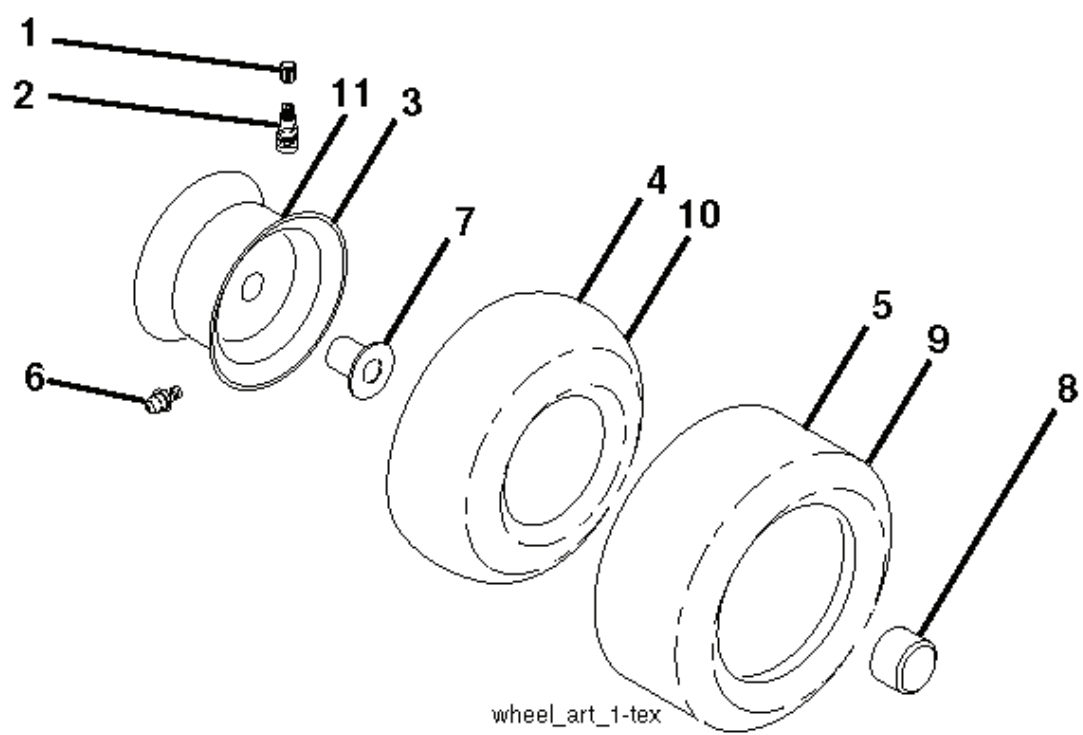

TRACTOR - - MODEL NUMBER YT1942 (96043002501), PRODUCT NO. 960 43 00-25
MOWER LIFT

REF.	PART NO.	DESCRIPTION	REMARK	QTY.	KIT
2	532195223	SHAFT		1	
3	532195231	LEVER	RH	1	
7	532411555	GRIP		1	
10	532196314	SPRING		1	
87	532194209	SPRING		1	
88	532195303	SPRING		1	
89	819191912	WASHER		1	
90	532194208	PIN		1	
91	532195181	LINK		1	
92	532195174	BRACKET CONNECT LINK LIFT		1	
95	532195171	BUSHING		1	
97	817060612	SCREW		1	
98	532195270	LINK		1	
99	532195263	BUSHING		1	
100	873360700	NUT		1	

TRACTOR - - MODEL NUMBER YT1942 (96043002501), PRODUCT NO. 960 43 00-25 SCHEMATIC

SCH10

IGNITION SWITCH

POSITION	CIRCUIT	"MAKE"
OFF	M+G+A1	
RUN/OVERRIDE	B+A1	
RUN	B+A1	L+A2
START	B+S+A1	

03107

CHASSIS HARNESS CONNECTOR (MATING SIDE)

DASH HARNESS CONNECTOR (MATING SIDE)

WIRING INSULATED CLIPS
NOTE: IF WIRING INSULATED CLIPS WERE REMOVED FOR SERVICING OF UNIT, THEY SHOULD BE RE-INSTALLED TO PROPERLY SECURE YOUR WIRING.

● NON-REMOVABLE CONNECTIONS

○ REMOVABLE CONNECTIONS

wheel_art_1-tex

REF.	PART NO.	DESCRIPTION	REMARK	QTY.	KIT
1	532059192	CAP VALVE	Cap Valve Tire	1	
2	532065139	NIPPLE		1	
3	532138336	RIM		1	
4	532059904	HOSE		1	
5	532106222	TIRE		1	
6	532124957	FITTING	Front Wheel Only	1	
7	532124959	BEARING	Front Wheel Only	1	
8	532175039	HUB CAP		1	
9	532106268	TIRE		1	
9	532420531	TIRE	LT	1	
10	532124926	HOSE		1	
11	532138337	RIM SPROCKET		1	
	532144334	SEALING FOAM	NOT SHOWN - 10 oz. Tube	1	