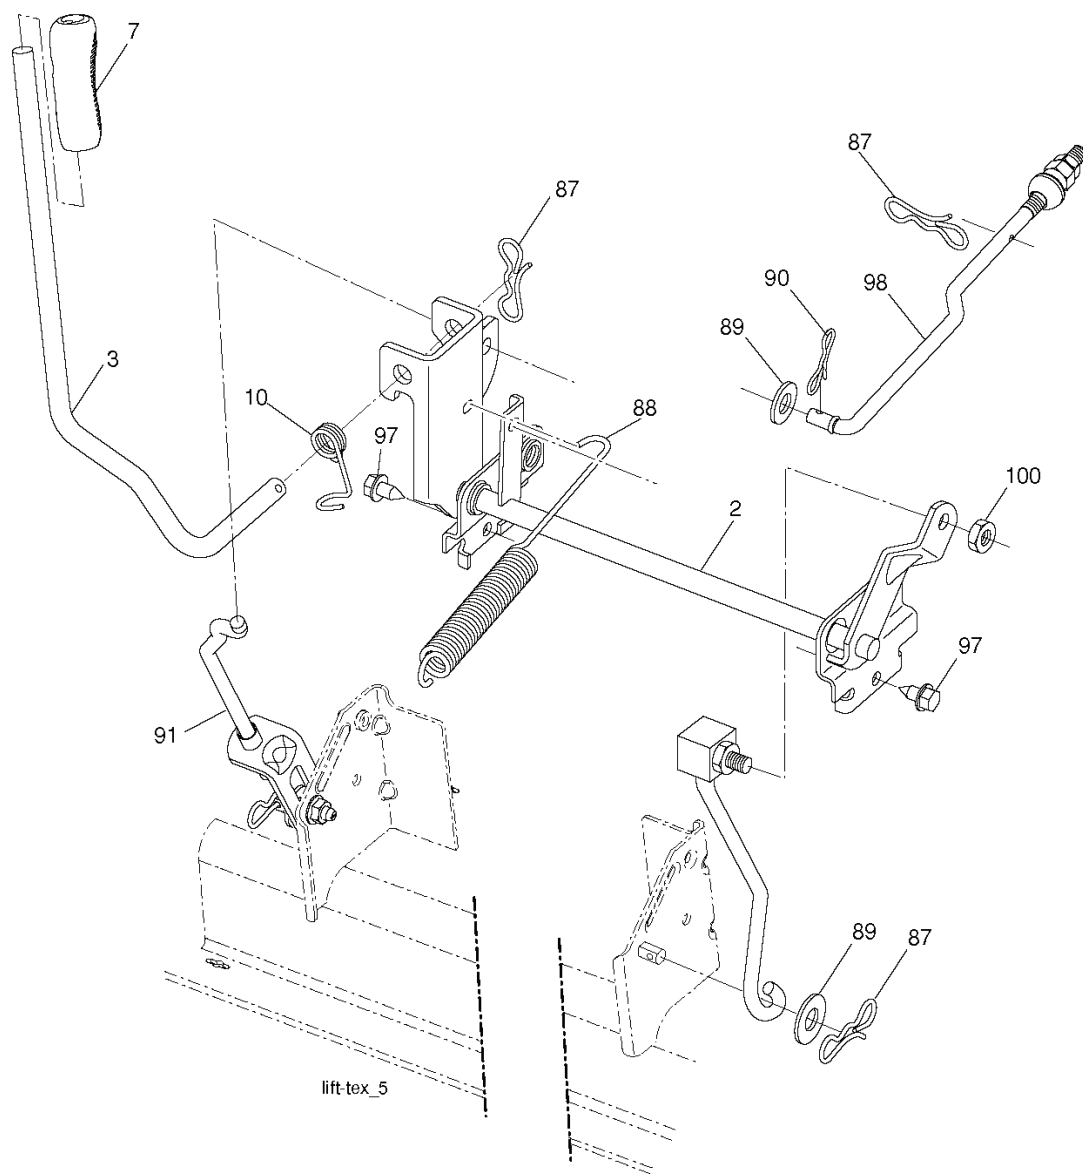

TRACTOR - - MODEL NUMBER YT1942 (96043002501), PRODUCT NO. 960 43 00-25
MOWER LIFT

REF.	PART NO.	DESCRIPTION	REMARK	QTY.	KIT
2	532195223	SHAFT		1	
3	532195231	LEVER	RH	1	
7	532411555	GRIP		1	
10	532196314	SPRING		1	
87	532194209	SPRING		1	
88	532195303	SPRING		1	
89	819191912	WASHER		1	
90	532194208	PIN		1	
91	532195181	LINK		1	
92	532195174	BRACKET CONNECT LINK LIFT		1	
95	532195171	BUSHING		1	
97	817060612	SCREW		1	
98	532195270	LINK		1	
99	532195263	BUSHING		1	
100	873360700	NUT		1