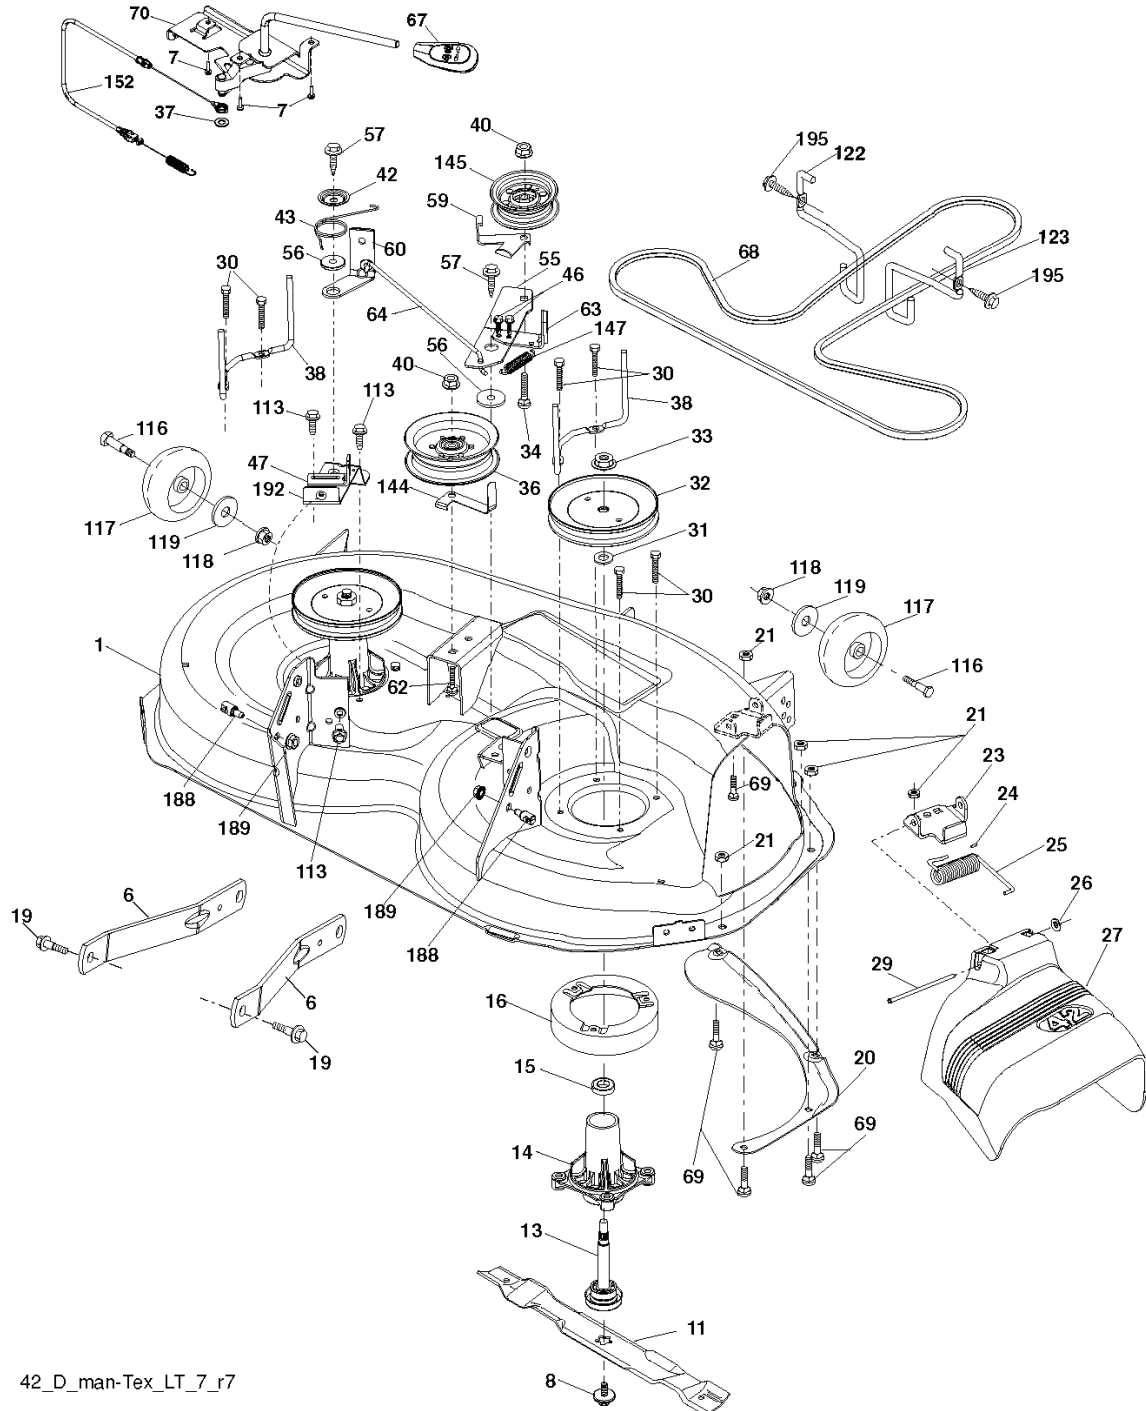

**TRACTOR - - MODEL NUMBER YT1942 (96043002501), PRODUCT NO. 960 43 00-25
MOWER DECK**

42_D_man-Tex_LT_7_r7

REF.	PART NO.	DESCRIPTION	REMARK	QTY.	KIT
1	532196495	HOUSING		1	
6	532195186	ARM	For mulching mowers only	1	
7	532416358	SCREW	For better wear when mulching	1	
8	532193003	SCREW		1	
11	532138971	BLADE	For bagging or discharge	1	
-	532195186	ARM	For mulching mowers only	1	
-	532416358	SCREW	For better wear when mulching	1	
13	532192872	SHAFT ASSY		1	
14	532187281	BEARING HOUSING		1	
15	532110485	BEARING		1	
16	532174493	STRIPPER. MANDREL.BLACK		1	
19	532196539	BOLT		1	
20	532159770	RAIL		1	
21	873680500	NUT		1	
23	532192557	HINGE		1	
24	532105304	HUB CAP		1	
25	532197026	TORSION SPRING		1	
26	532110452	NUT		1	
27	532403004	SHIELD		1	
29	532131491	SHAFT		1	
30	532173984	SCREW		1	
31	532187690	WASHER		1	
32	532195945	PULLEY		1	
33	532400234	NUT		1	
34	872110612	BOLT		1	
36	532196106	PULLEY		1	
37	819131316	WASHER		1	
38	532199189	BELT GUIDE	LH	1	
40	873900600	NUT		1	
42	532198410	SPRING		1	
43	532197256	SPRING		1	
46	532137729	SCREW		1	
47	532197250	BRACKET		1	
55	532197249	ARM		1	
56	532199092	SPACER		1	
57	817000616	SCREW		1	
59	532141043	GUARD		1	
60	532197402	ARM		1	
62	872110616	BOLT		1	
63	532199478	ARM		1	
64	532199918	LINK BRAKE		1	
67	532403012	HANDLE		1	
68	532197253	BELT		1	
69	872140505	BOLT		1	
70	532401246	CLUTCH		1	
113	817000510	BOLT		1	
116	532124842	BOLT		1	
117	532188606	WHEEL		1	
118	873930600	NUT		1	
119	819121414	WASHER		1	
122	532197258	BELT GUIDE	LH	1	
123	532197259	BELT GUIDE	RH	1	
144	532199204	BELT GUIDE		1	
145	532177968	PULLEY		1	
147	532401971	SPRING		1	
152	532408714	CABLE		1	
188	532195161	STUD		1	
189	873900500	NUT		1	
192	532197260	BRACKET	LH	1	
195	817000612	SCREW		1	
	532192870	SPINDLE	NOT SHOWN - Includes housing/shaft assembly/bearing only - pulley/nut/washer/blade/bolt/washers not included	1	
	532402022	DECK.SVC.42"HP:CC.2GWB	NOT SHOWN	1