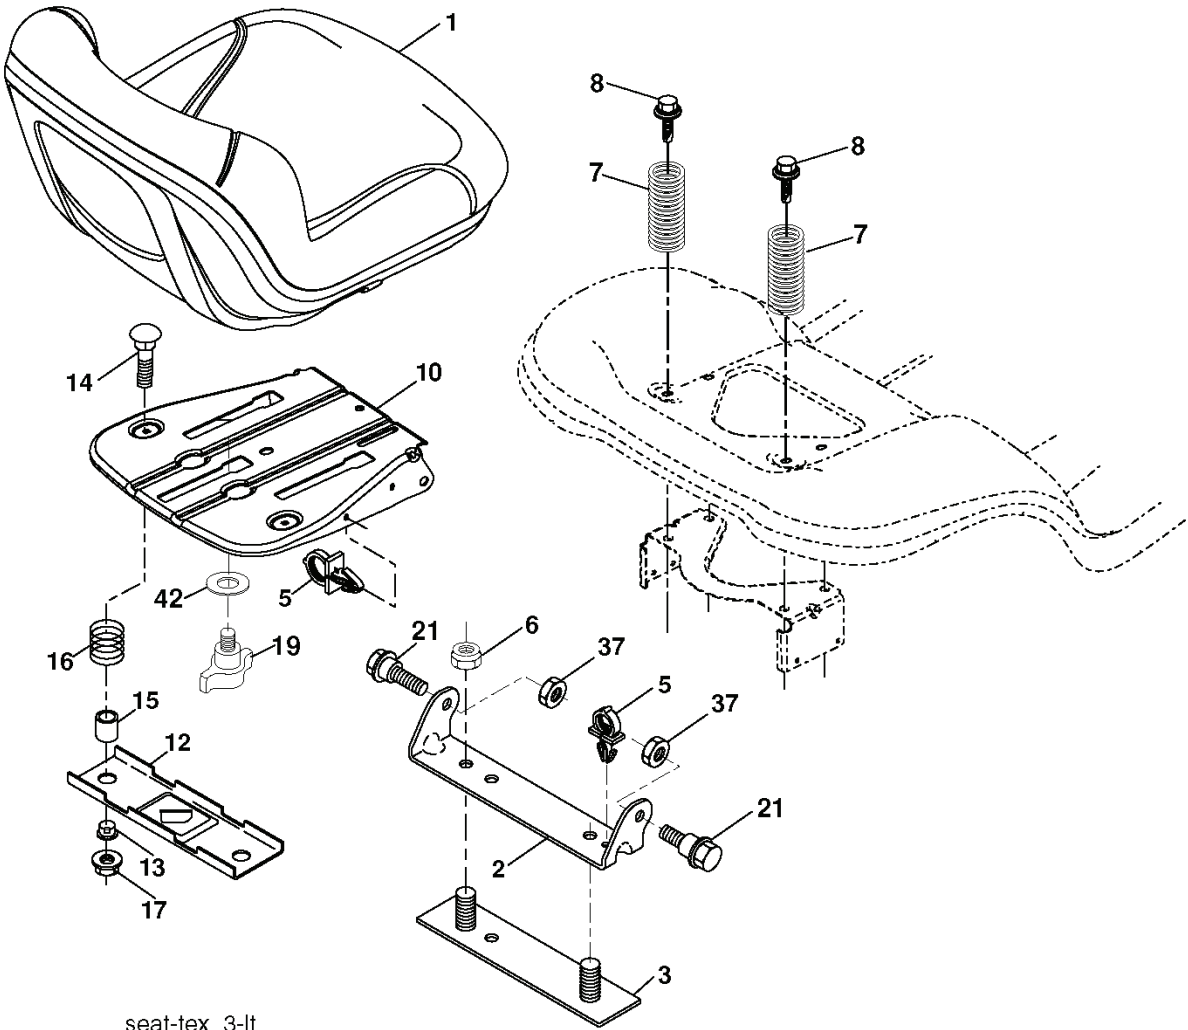

**TRACTOR - - MODEL NUMBER YT1942 (96043002501), PRODUCT NO. 960 43 00-25
SEAT ASSEMBLY**

seat-tex_3-1t

REF.	PART NO.	DESCRIPTION	REMARK	QTY.	KIT
2	532180166	BRACKET		1	
3	532140675	STRAP		1	
5	532145006	CLIP		1	
6	873800600	NUT		1	
7	532124181	SPRING		1	
8	532171877	BOLT		1	
10	532199180	PLATE		1	
12	532199370	BRACKET		1	
13	532121248	BUSHING		1	
14	872050412	BOLT		1	
15	532134300	SPACER		1	
16	532123740	SPRING		1	
17	532123976	LOCKNUT		1	
19	532199372	KNOB		1	
21	532171852	BOLT		1	
37	873800500	LOCK NUT		1	
42	532199371	WASHER		1	
1	532197518	SEAT		1