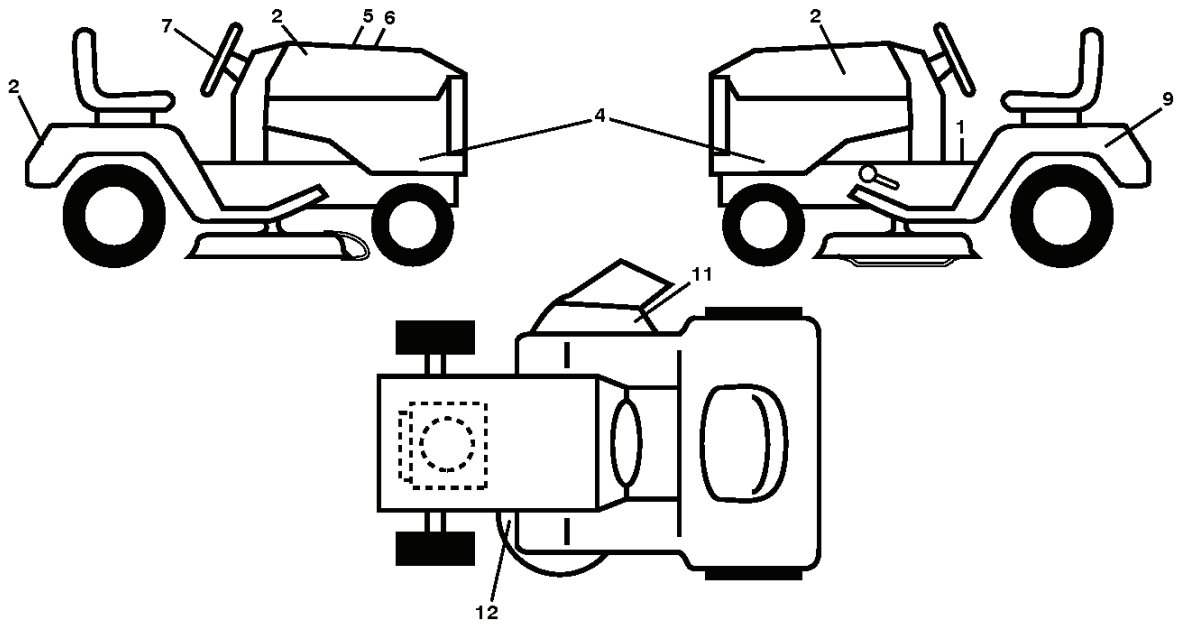

YT1942, 96043002501, 2008-04

SPARE PARTS LIST

**TRACTOR -- MODEL NUMBER YT1942 (96043002501), PRODUCT NO. 960 43 00-25
CHASSIS**

chassis-tex_52-gl-husq

REF.	PART NO.	DESCRIPTION	REMARK	QTY.	KIT
2	532194263	PLATE		1	
3	532405012	LOGOTYPE		1	
5	532407592	PANEL		1	
6	532404883	CLIP		1	
14	532411073	HOOD		1	
15	532411079	LENS	LH	1	
18	532406667	FRONT COVER		1	
25	532411078	LENS	RH	1	
36	817060612	SCREW		1	
37	532402953	FENDER		1	
68	817490508	SCREW		1	
130	532191611	SCREW		1	
137	532407590	DAMPING PIECE		1	
138	532402954	HOLDER		1	
150	532407537	AIR CONDUCTOR		1	
151	532407807	BRACKET		1	
152	532194329	SHIELD		1	
162	532142432	SCREW		1	
175	532199472	PLATE		1	
176	532400776	SCREW		1	
177	532195228	BUSHING		1	
180	532194260	CHASSIS		1	
181	532403025	BUSHING		1	
182	532198917	PANEL		1	
183	874780520	BOLT		1	
189	817000512	SCREW		1	
191	532406665	INSERT		1	
194	873900500	NUT		1	
195	532411115	PLUG		1	
196	532402843	CONSOLE		1	
202	532411074	AIR CONDUCTOR	RH	1	
203	532441342	COVER	LH	1	
204	532411786	VENT		1	
205	532411076	FENDER	RH	1	
206	532411077	FENDER	LH	1	
214	532199145	CLIP		1	
217	532156524	SHAFT		1	
228	532195161	STUD		1	
230	532170165	BOLT		1	
234	532404742	DAMPING PIECE		1	
235	532406129	SPACER		1	
236	873930500	NUT		1	
238	532411119	FRONT COVER		1	

**TRACTOR - - MODEL NUMBER YT1942 (96043002501), PRODUCT NO. 960 43 00-25
DECALS**

REF.	PART NO.	DESCRIPTION	REMARK	QTY.	KIT
1	532411658	DECAL		1	
2	532402832	LABEL		1	
4	532408357	DECAL		1	
5	532180941	DECAL		1	
6	532408465	DECAL		1	
7	532404484	LABEL		1	
9	532145005	DECAL		1	
11	532170563	DECAL,"DANGER"		1	
12	532160396	DECAL		1	
	532410805	PAD	"NOT SHOWN, LH"	1	
	532410806	PAD, FOOTREST, RH	"NOT SHOWN, RH"	1	