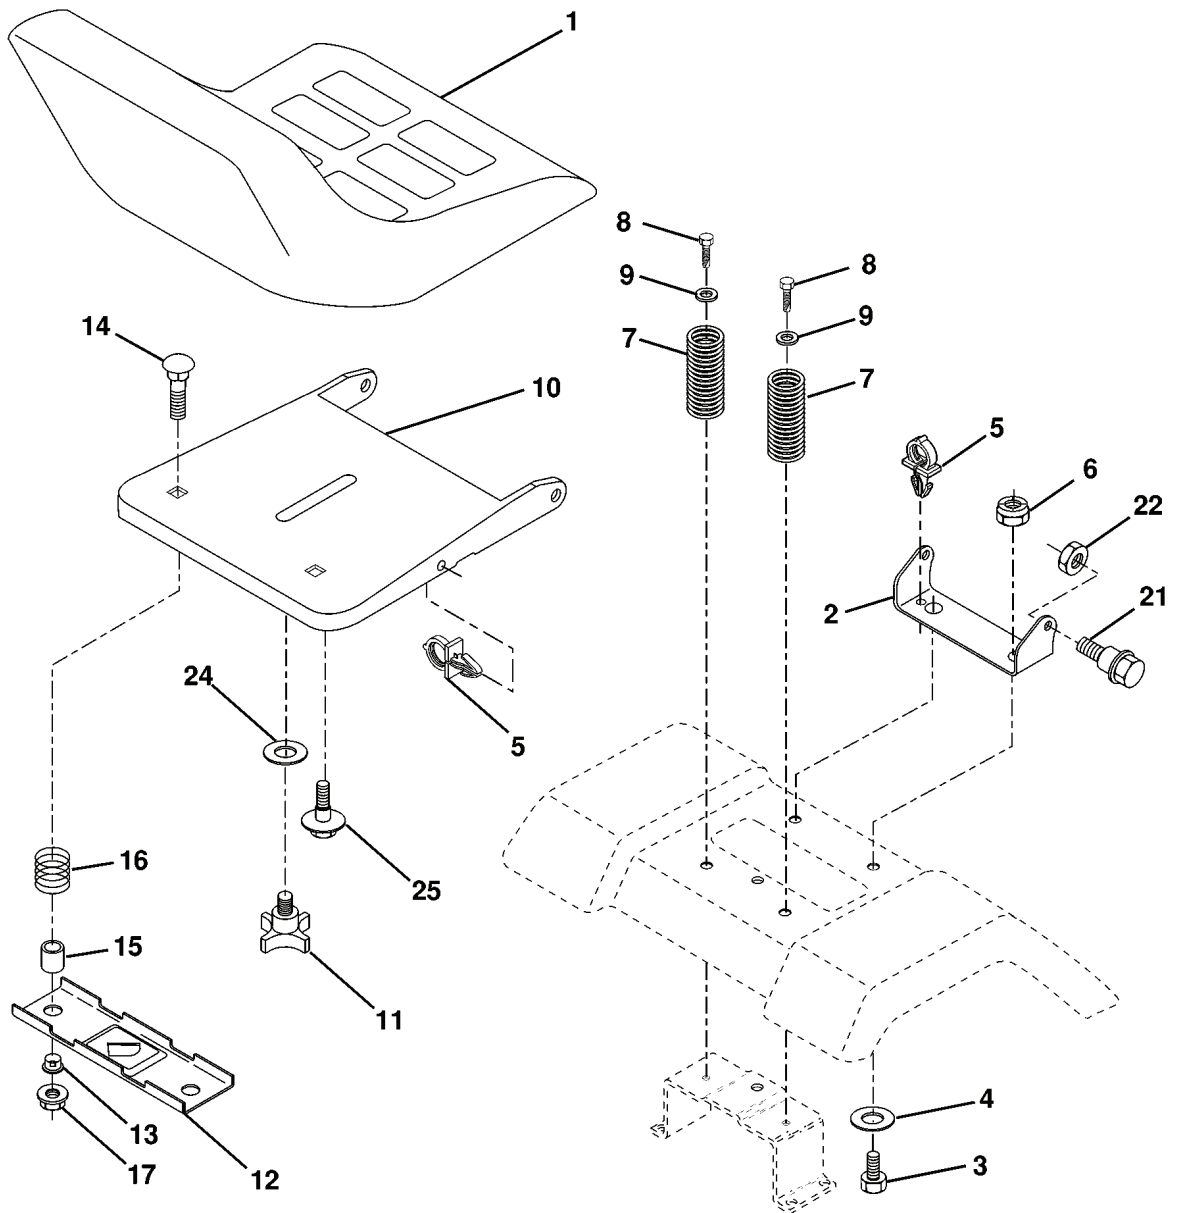

YTH130, 1998-02

SPARE PARTS LIST

C

SEAT ASSEMBLY

REF.	PART NO.	DESCRIPTION	REMARK	QTY.	KIT
1	532140839	SEAT		1	
2	532140551	BRACKET		1	
3	874760616	BOLT		1	
4	819131610	WASHER		1	
5	532145006	CLIP		1	
6	873800600	NUT		1	
7	532124181	SPRING		1	
8	817490616	SCREW		1	
9	819131614	WASHER		1	
10	532155925	BRACKET		1	
11	532120068	KNOB		1	
12	532121246	BRACKET		1	
13	532121248	BUSHING		1	
14	872050412	BOLT		1	
15	532134300	SPACER		1	
16	532121250	SPRING		1	
17	532123976	LOCKNUT		1	
21	532153236	SCREW		1	
22	873800500	LOCK NUT		1	
24	819171912	WASHER		1	
25	532127018	BOLT		1	

R

WHEELS & TIRES

REF.	PART NO.	DESCRIPTION	REMARK	QTY.	KIT
1	532059192	CAP VALVE		1	
2	532065139	NIPPLE		1	
3	532106222	TIRE		1	
4	532059904	HOSE		1	
5	532138336	RIM		1	
6	532124957	FITTING		1	
7	532124959	BEARING		1	
8	532138337	RIM.SPROCKET		1	
9	532122082	TIRE		1	
10	532124926	HOSE		1	
11	532104757	HUB CAP		1	