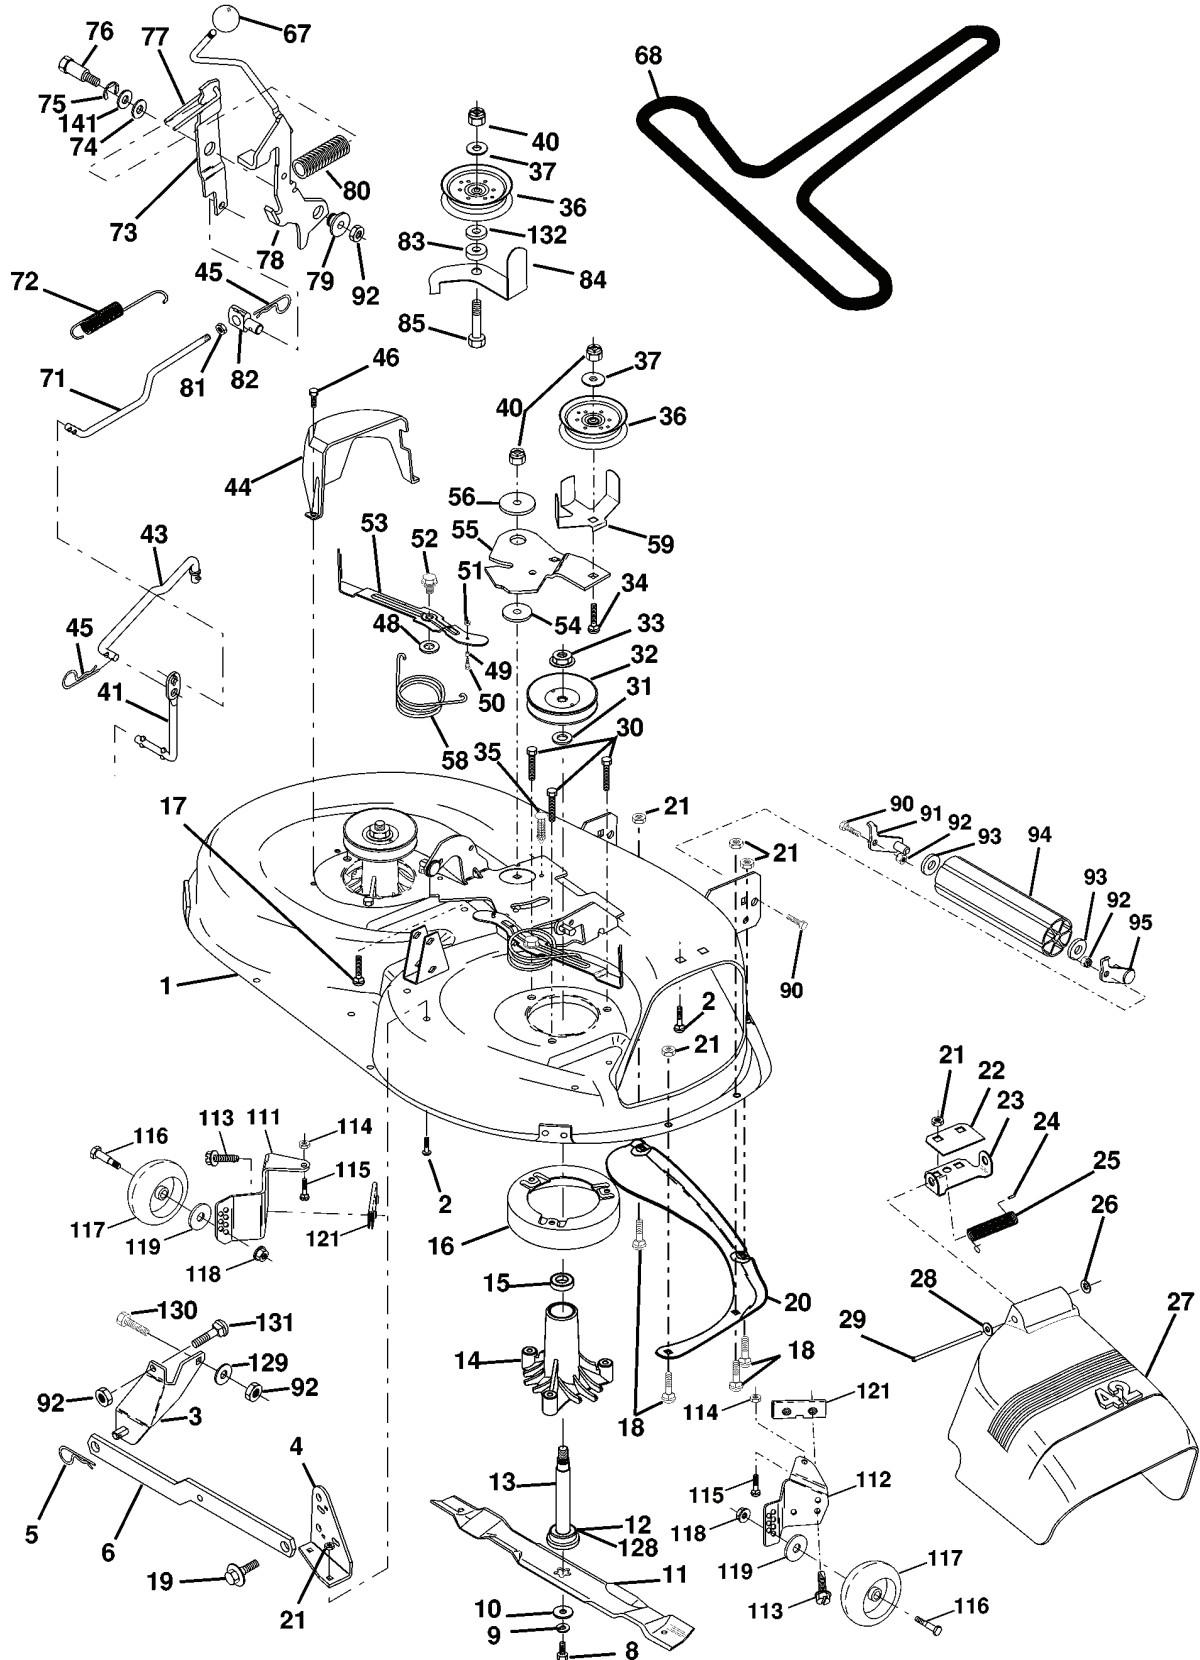

M

MOWER DECK

REF.	PART NO.	DESCRIPTION	REMARK	QTY.	KIT
1	532144393	COVER		1	
2	872140506	BOLT		1	
3	532138017	BRACKE		1	
4	532138440	BRACKET		1	
5	532124670	RETAINER RING		1	
6	532130832	LEVER		1	
8	532850857	BOLT		1	
9	810030600	WASHER		1	
10	532140296	WASHER		1	
11	531005085	BLADE		1	
12	532129895	BEARING		1	
13	532137645	SHAFT		1	
14	532128774	BEARING HOUSING		1	
15	532110485	BEARING		1	
16	532140329	STRIPPER		1	
17	872110610	BOLT		1	
18	872140505	BOLT		1	
19	532132827	SPEC. BOLT		1	
20	532159770	RAIL		1	
21	873680500	NUT		1	
22	532134753	PLATE		1	
23	532131267	BRACKET		1	
24	532105304	HUB CAP		1	
25	532123713	SPRING		1	
26	532110452	NUT		1	
27	532130968	DEFLECTOR		1	
28	819111016	WASHER		1	
29	532131491	SHAFT		1	
30	532157722	SCREW		1	
31	532129963	WASHER		1	
32	532153535	PULLEY		1	
33	532137266	NUT		1	
34	872110614	BOLT		1	
35	532133835	XMAS TREE FASTNER		1	
36	532131494	PULLEY		1	
37	819131316	WASHER		1	
40	873680600	NUT		1	
41	532133551	LINK		1	
43	532140083	ROD		1	
44	532140088	GUARD		1	
45	532124788	RETAINER RING		1	
46	532137729	SCREW		1	
48	532133944	WASHER		1	
49	532155066	BUSHING		1	
50	532131340	BOLT		1	
51	532069180	NUT		1	
52	532139888	BOLT		1	
53	532157388	LEVER		1	
54	532133943	WASHER		1	
55	532155046	LEVER		1	
56	532122052	SPACER		1	
58	532140086	SPRING		1	
59	532141043	GUARD		1	
67	532162132	KNOB		1	
68	531005086	BELT		1	
71	532142427	ROD		1	
72	532131870	SPRING		1	
73	532127847	LEVER		1	
74	532121748	WASHER		1	
75	812000029	RETAINER RING		1	
76	532128903	BOLT		1	
77	532127845	BRACKET		1	
78	532160570	LEVER		1	
79	532127498	BUSHING		1	
80	532153701	SPRING		1	
81	873350600	NUT		1	
82	532142028	BRACKET		1	
83	532120958	WASHER		1	
84	532156084	TENSIONER		1	
85	872140618	BOLT		1	
90	874760616	BOLT		1	
91	532132274	BRACKET		1	
92	873800600	NUT		1	
93	819171416	WASHER		1	
94	532132264	ROLLER		1	
95	532132273	BRACKET		1	
111	532155197	BRACKET		1	
112	532155198	BRACKET		1