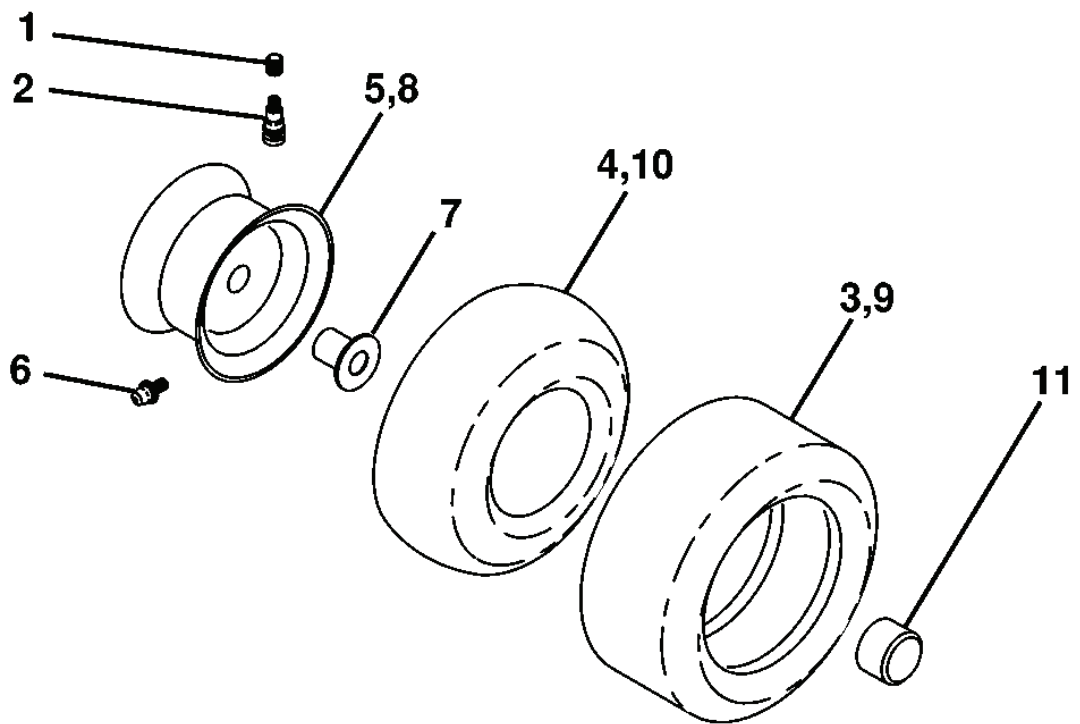

YTH130, 1998-02

SPARE PARTS LIST

C

SEAT ASSEMBLY

REF.	PART NO.	DESCRIPTION	REMARK	QTY.	KIT
1	532140839	SEAT		1	
2	532140551	BRACKET		1	
3	874760616	BOLT		1	
4	819131610	WASHER		1	
5	532145006	CLIP		1	
6	873800600	NUT		1	
7	532124181	SPRING		1	
8	817490616	SCREW		1	
9	819131614	WASHER		1	
10	532155925	BRACKET		1	
11	532120068	KNOB		1	
12	532121246	BRACKET		1	
13	532121248	BUSHING		1	
14	872050412	BOLT		1	
15	532134300	SPACER		1	
16	532121250	SPRING		1	
17	532123976	LOCKNUT		1	
21	532153236	SCREW		1	
22	873800500	LOCK NUT		1	
24	819171912	WASHER		1	
25	532127018	BOLT		1	

R

WHEELS & TIRES

REF.	PART NO.	DESCRIPTION	REMARK	QTY.	KIT
1	532059192	CAP VALVE		1	
2	532065139	NIPPLE		1	
3	532106222	TIRE		1	
4	532059904	HOSE		1	
5	532138336	RIM		1	
6	532124957	FITTING		1	
7	532124959	BEARING		1	
8	532138337	RIM.SPROCKET		1	
9	532122082	TIRE		1	
10	532124926	HOSE		1	
11	532104757	HUB CAP		1	