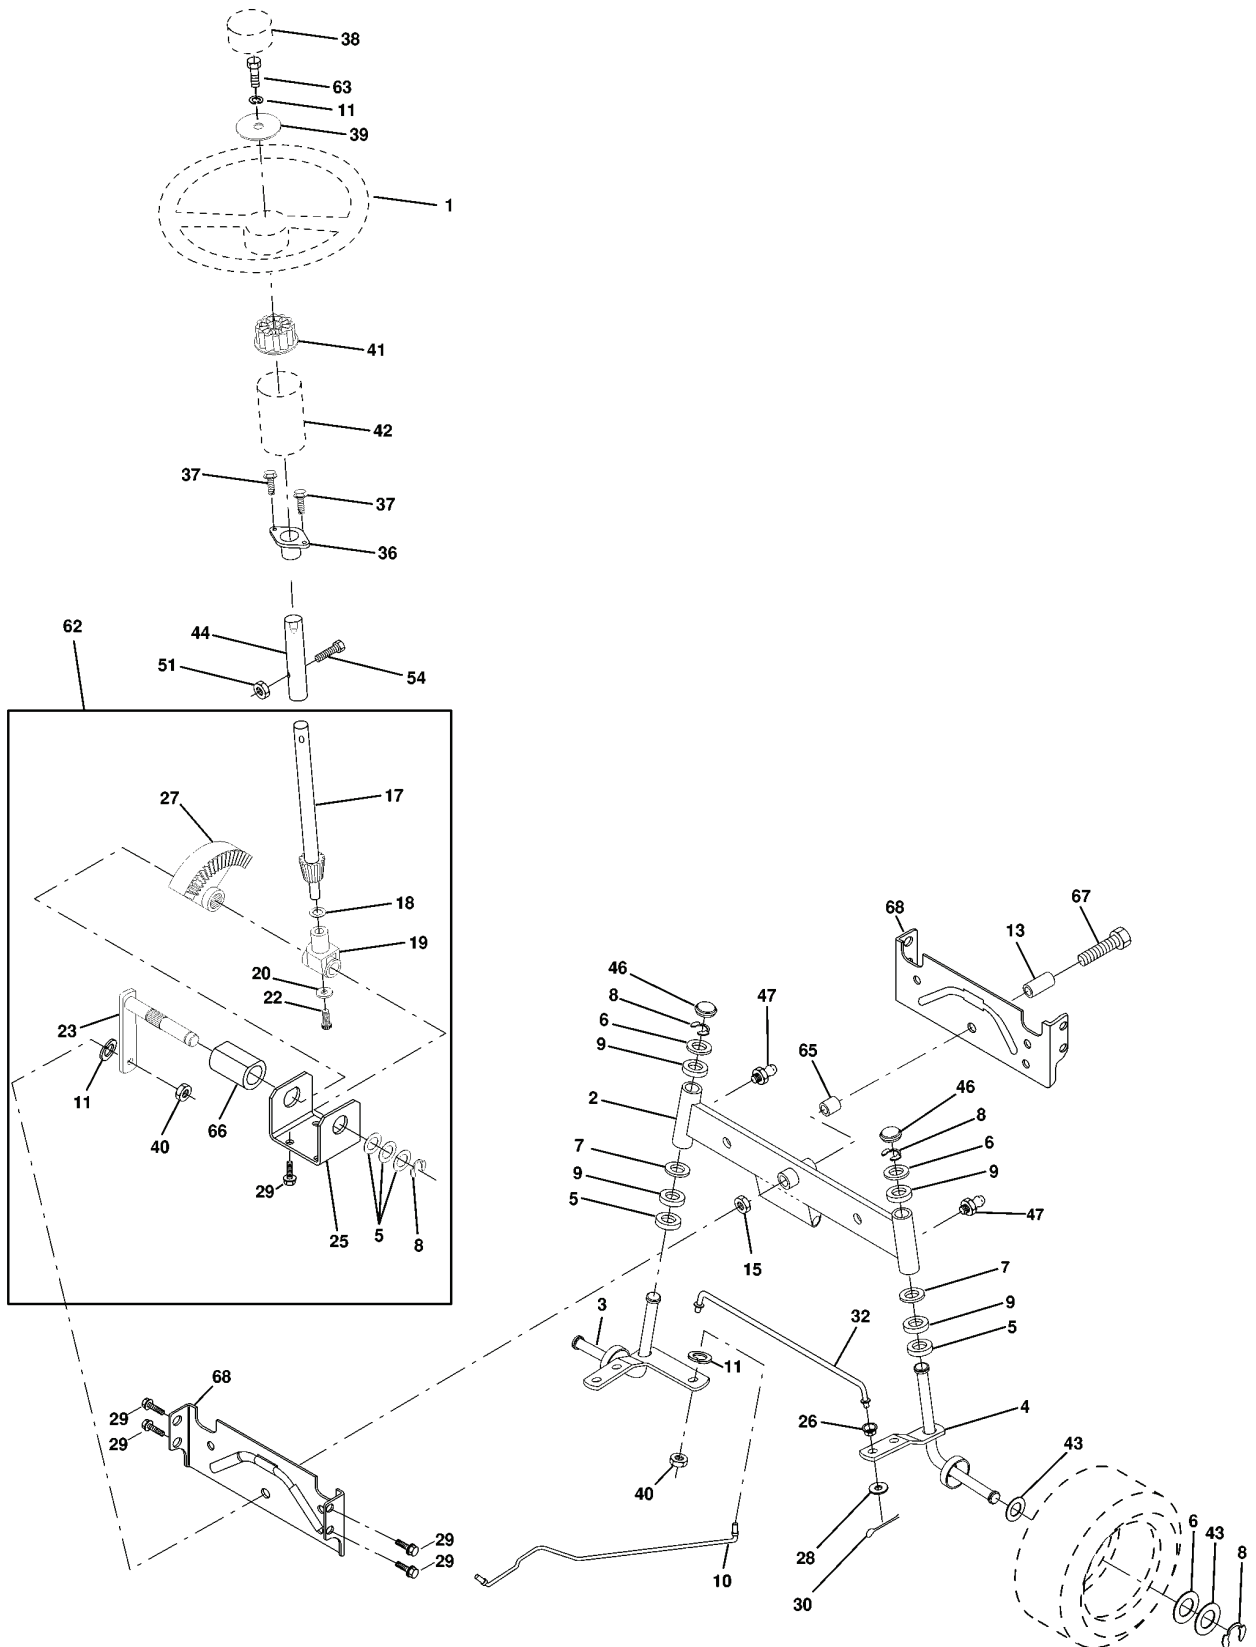

H

STEERING ASSEMBLY

REF.	PART NO.	DESCRIPTION	REMARK	QTY.	KIT
1	532124415	STEERING WHEEL		1	
2	532154427	SHAFT		1	
3	532156483	SPINDLE		1	
4	532157473	SPINDLE		1	
5	532124931	WASHER		1	
6	532121748	WASHER		1	
7	819272016	WASHER		1	
8	812000029	RETAINER RING		1	
9	532124937	BEARING COL. STRG.		1	
10	532156438	LINK		1	
11	810040600	WASHER		1	
13	532154779	SPACER		1	
15	873901000	NUT		1	
17	532156546	SHAFT		1	
18	532057079	WASHER		1	
19	532124035	BRACKET		1	
20	532126684	SHIM		1	
22	871200410	SCREW		1	
23	532127501	SHAFT		1	
25	532154406	BRACKET		1	
26	532126847	BUSHING		1	
27	532136874	ECCENTRIC DISC		1	
28	819131416	WASHER		1	
29	817490612	SCREW		1	
30	876020412	SPLIT PIN		1	
32	532130465	ROD		1	
36	532155099	BUSHING		1	
37	532152927	SCREW		1	
38	532124416	INSERT		1	
39	819133808	WASHER		1	
40	532124701	NUT		1	
41	532100711	ADAPTER		1	
42	532155092	SLEEVE		1	
43	532121749	WASHER		1	
44	532153720	STEERING PINION		1	
46	532121232	HUB CAP		1	
47	532124836	NIPPLE		1	
51	873800500	LOCK NUT		1	
54	874780520	BOLT		1	
62	532156594	STEERING GEAR, KIT		1	
63	874780616	BOLT		1	
65	532154780	BUSHING		1	
66	532154404	BUSHING		1	
67	874781044	SCREW		1	
68	532154429	SHAFT		1