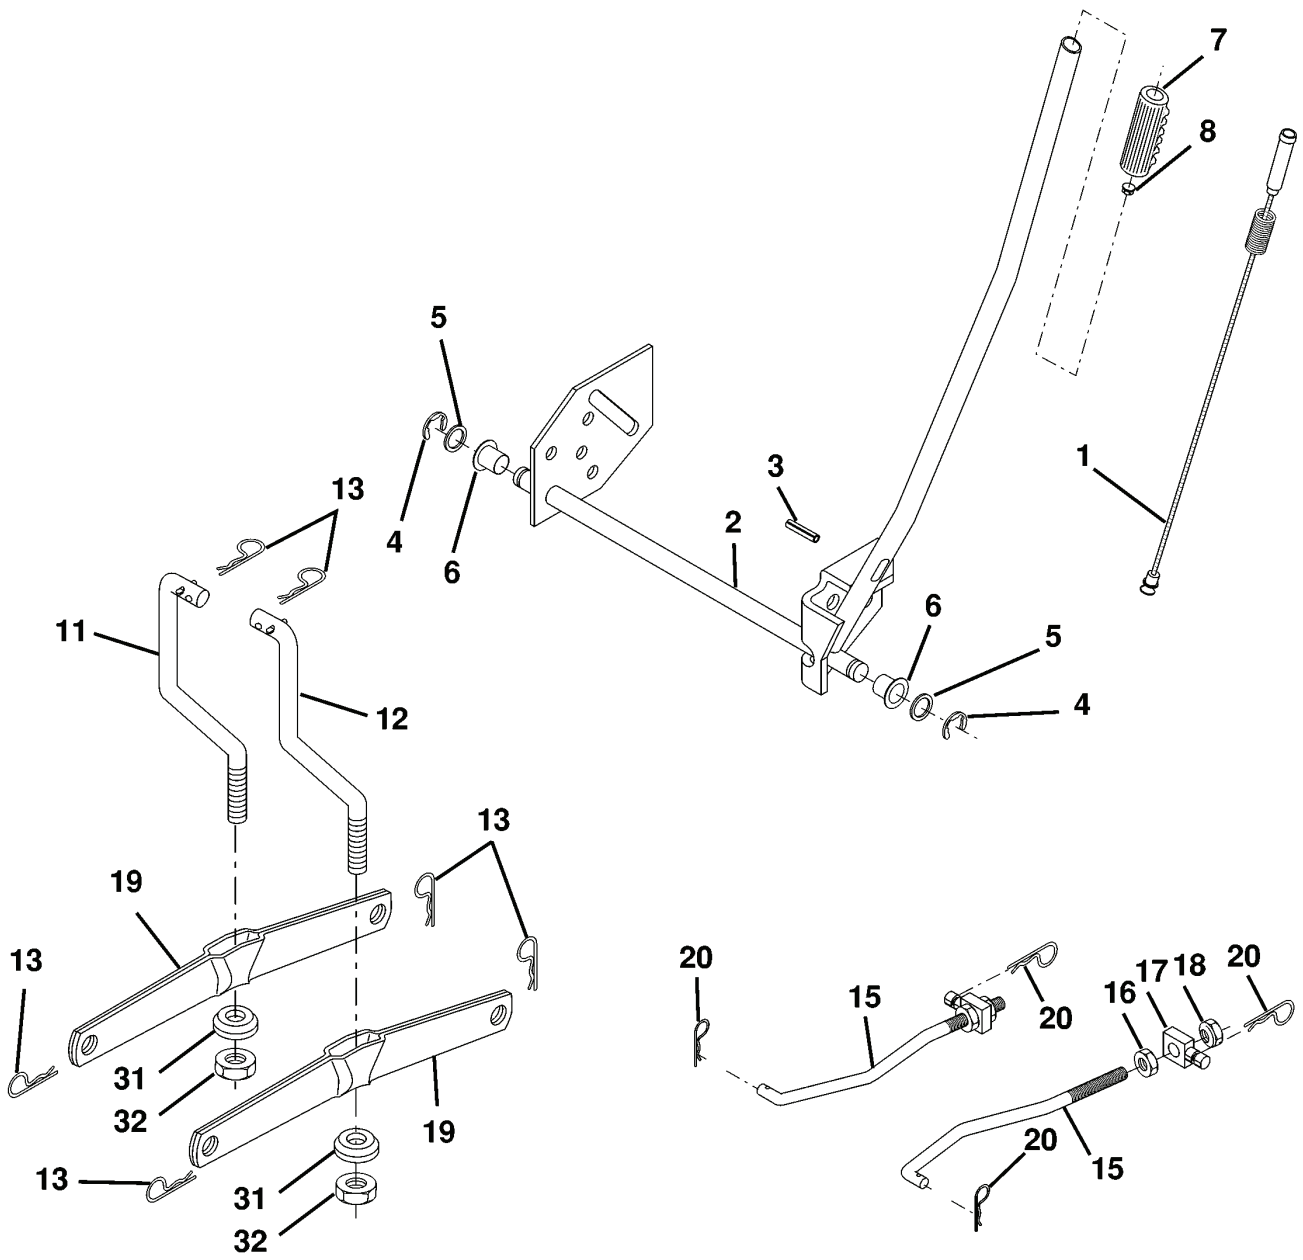

O

MOWER LIFT

REF.	PART NO.	DESCRIPTION	REMARK	QTY.	KIT
1	532159460	WIRE		1	
2	532159471	LEVER		1	
3	532105767	PIN RETAINING SCREW		1	
4	812000002	RETAINER RING		1	
5	819211621	WASHER		1	
6	532120183	BEARING		1	
7	532125631	HANDLE		1	
8	532124526	KNOB		1	
11	532139865	LINK		1	
12	532139866	LINK		1	
13	532124670	RETAINER RING		1	
15	532127218	LINK		1	
16	873350800	NUT		1	
17	532130171	BRACKET		1	
18	873800800	NUT		1	
19	532139868	LEVER		1	
20	532124660	CIRCLIP		1	
31	532140302	BEARING		1	
32	873540600	NUT		1