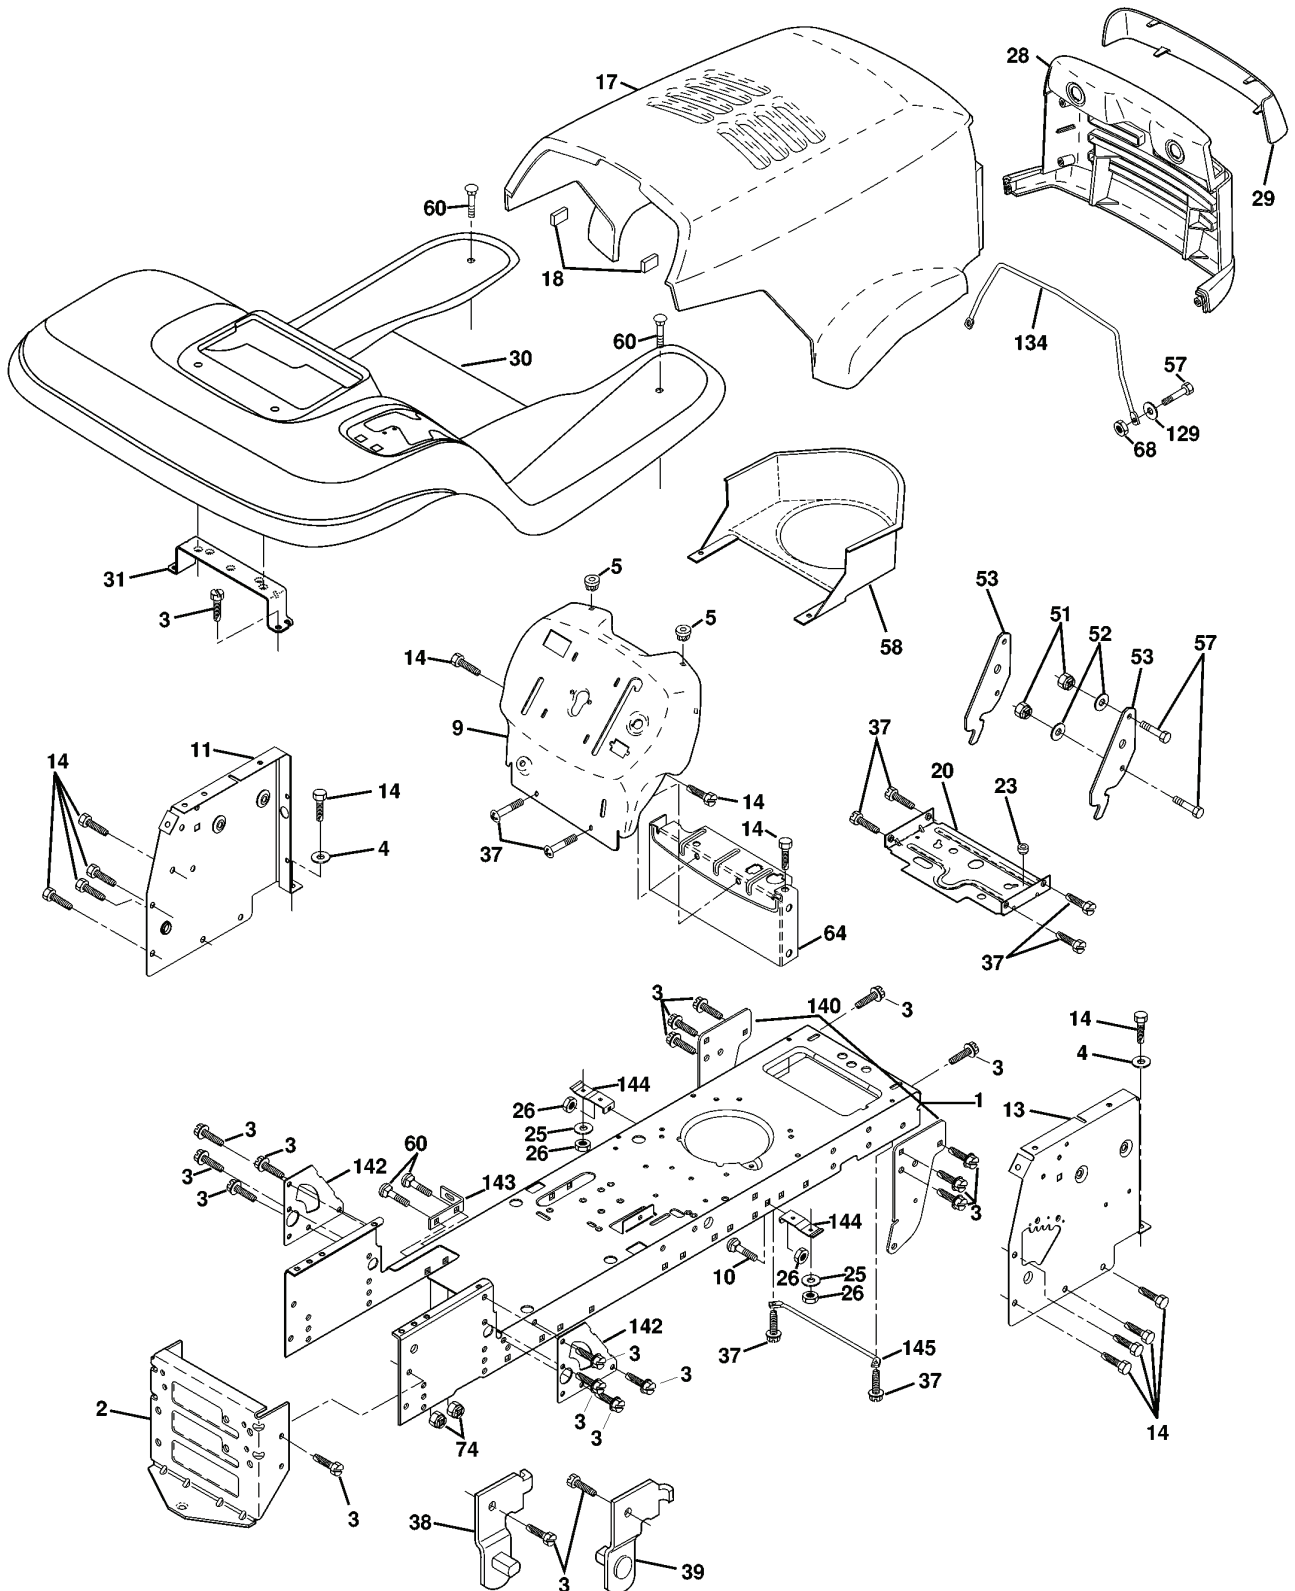

YTH130, 1998-02

SPARE PARTS LIST

C

SEAT ASSEMBLY

REF.	PART NO.	DESCRIPTION	REMARK	QTY.	KIT
1	532140839	SEAT		1	
2	532140551	BRACKET		1	
3	874760616	BOLT		1	
4	819131610	WASHER		1	
5	532145006	CLIP		1	
6	873800600	NUT		1	
7	532124181	SPRING		1	
8	817490616	SCREW		1	
9	819131614	WASHER		1	
10	532155925	BRACKET		1	
11	532120068	KNOB		1	
12	532121246	BRACKET		1	
13	532121248	BUSHING		1	
14	872050412	BOLT		1	
15	532134300	SPACER		1	
16	532121250	SPRING		1	
17	532123976	LOCKNUT		1	
21	532153236	SCREW		1	
22	873800500	LOCK NUT		1	
24	819171912	WASHER		1	
25	532127018	BOLT		1	

R

WHEELS & TIRES

REF.	PART NO.	DESCRIPTION	REMARK	QTY.	KIT
1	532059192	CAP VALVE		1	
2	532065139	NIPPLE		1	
3	532106222	TIRE		1	
4	532059904	HOSE		1	
5	532138336	RIM		1	
6	532124957	FITTING		1	
7	532124959	BEARING		1	
8	532138337	RIM.SPROCKET		1	
9	532122082	TIRE		1	
10	532124926	HOSE		1	
11	532104757	HUB CAP		1	

A

CHASSIS AND ENCLOSURES

REF.	PART NO.	DESCRIPTION	REMARK	QTY.	KIT
1	532160392	CHASSIS		1	
2	532140356	DRAWBAR		1	
3	817490612	SCREW		1	
4	819131216	WASHER		1	
5	532155272	DAMPER		1	
9	532163677	PANEL		1	
10	872140608	BOLT		1	
11	532155927	PLATE		1	
13	532157262	PLATE		1	
14	817490608	SCREW		1	
17	532156051	HOOD		1	
18	532126938	DAMPER		1	
20	532156437	PLATE		1	
23	532124028	BUSHING		1	
25	819131312	WASHER		1	
26	873800600	NUT		1	
28	532149776	GRILL		1	
29	532149777	LENS		1	
30	532156489	GUARD		1	
31	532139976	BRACKET		1	
37	817490508	SCREW		1	
38	532139886	BRACKET		1	
39	532139887	BRACKET		1	
51	873800400	NUT		1	
52	819091416	WASHER		1	
53	532150067	BRACKET		1	
57	874780412	BOLT		1	
58	532150127	AIR CONDUCTOR		1	
60	872140606	BOLT		1	
64	532154798	PANEL		1	
68	873510400	NUT		1	
74	873680600	NUT		1	
129	819091016	WASHER		1	
134	532160219	ROD		1	
140	532158418	BRACKET		1	
142	532156095	PLATE		1	
143	532154966	BRACKET		1	
144	532154207	HOLDER		1	
145	532156524	SHAFT		1	
--	532005479	PLUG		1	