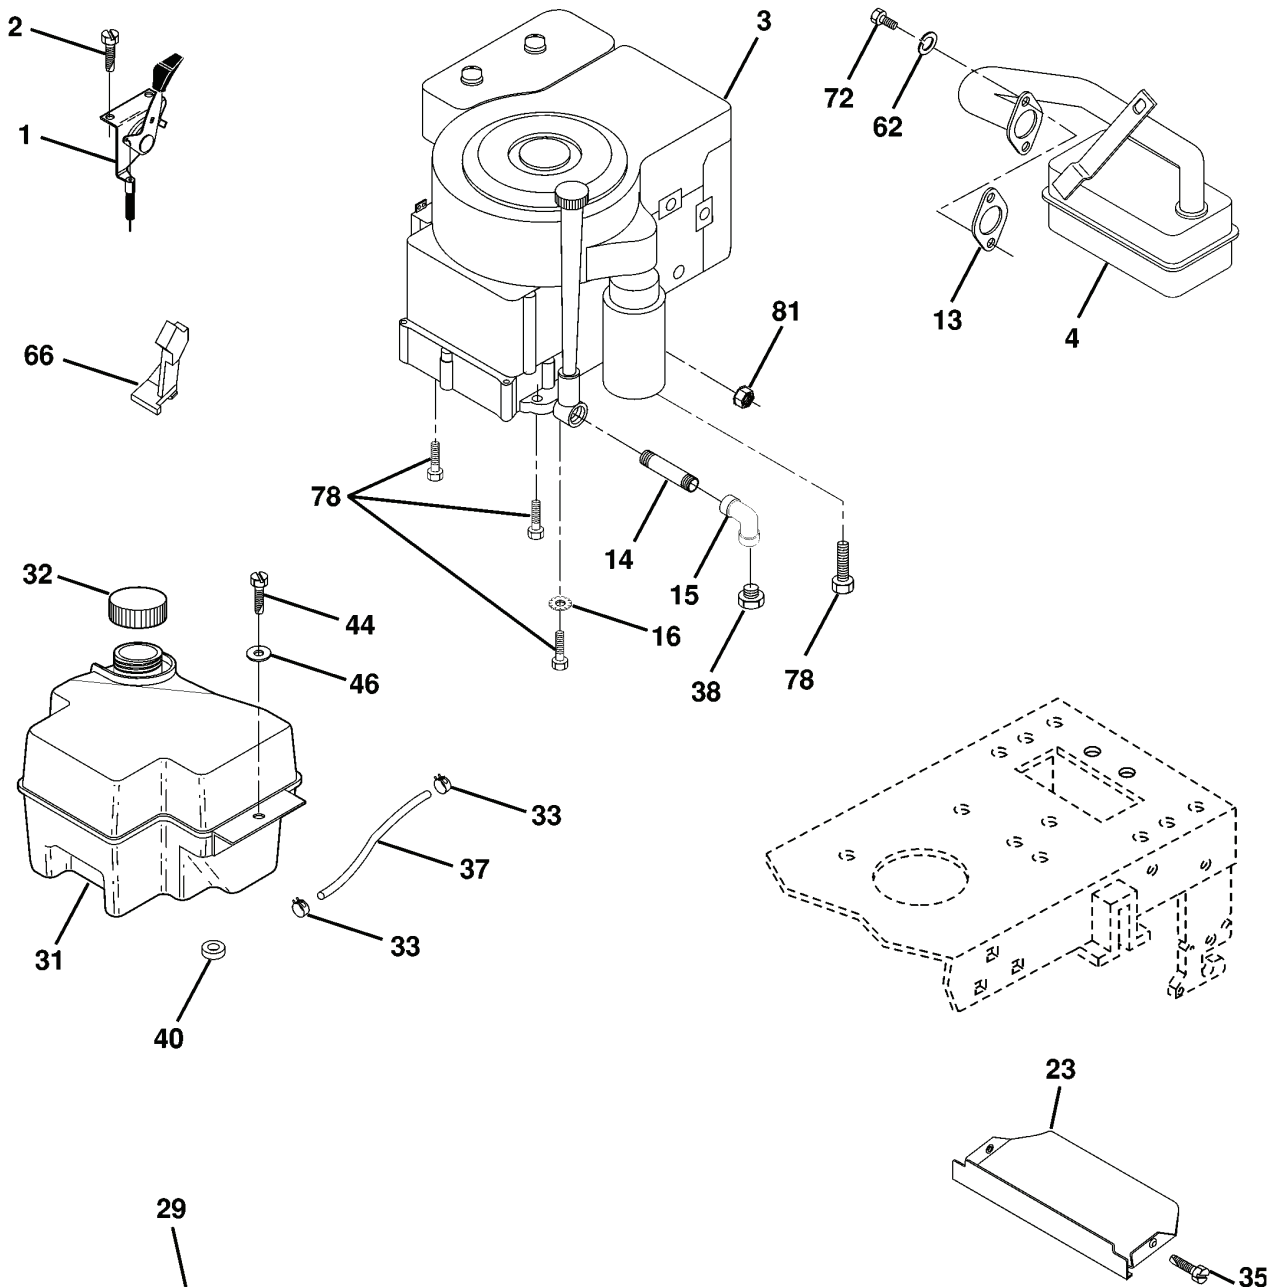

F

ENGINE

OPTIONAL EQUIPMENT
Spark Arrester

REF.	PART NO.	DESCRIPTION	REMARK	QTY.	KIT
1	532141359	CONTROL		1	
2	817720410	SCREW		1	
4	532137348	MUFFLER, CPL.		1	
13	532272293	GASKET		1	
14	813280324	PIPE		1	
15	813200300	ELBOW		1	
16	811050600	WASHER		1	
23	532159880	PROTECTOR		1	
29	532137180	SPARK ARRESTER KIT		1	
31	532161911	TANK		1	
32	532140527	FUEL CAP		1	
33	532123487	HOSE CLAMP		1	
35	817490512	SCREW		1	
37	532137040	HOSE		1	
40	532124028	BUSHING		1	
44	817490412	SCREW		1	
46	819091416	WASHER		1	
62	810040500	WASHER		1	
66	532127951	MOVEMENT LIMITER		1	
72	871070512	BOLT		1	
78	817490620	SCREW		1	
81	532128861	NUT		1