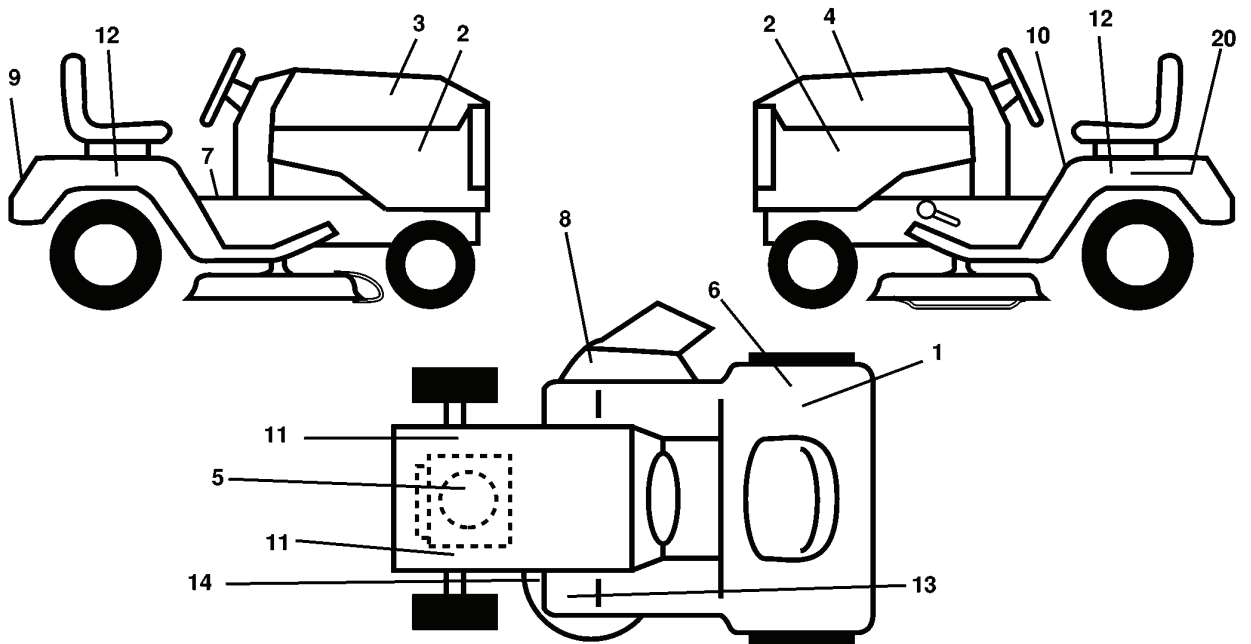

R

DECAL

REF.	PART NO.	DESCRIPTION	REMARK	QTY.	KIT
1	532125690	DECAL	*NOTE: * NOT IN STOCK, BUT CAN BE DELIVERED DIRECTLY FROM FACTORY.	1	
2	532159713	DECAL		1	
3	532151480	DECAL		1	
4	532151478	DECAL	*NOTE: * NOT IN STOCK, BUT CAN BE DELIVERED DIRECTLY FROM FACTORY.	1	
5	532273212	DECAL	*NOTE: * NOT IN STOCK, BUT CAN BE DELIVERED DIRECTLY FROM FACTORY.	1	
6	532145437	DECAL	*NOTE: * NOT IN STOCK, BUT CAN BE DELIVERED DIRECTLY FROM FACTORY.	1	
7	532140837	DECAL	*NOTE: * NOT IN STOCK, BUT CAN BE DELIVERED DIRECTLY FROM FACTORY.	1	
8	532145494	DECAL	*NOTE: * NOT IN STOCK, BUT CAN BE DELIVERED DIRECTLY FROM FACTORY.	1	
9	532150617	DECAL	*NOTE: * NOT IN STOCK, BUT CAN BE DELIVERED DIRECTLY FROM FACTORY.	1	
10	532145498	DECAL	*NOTE: * NOT IN STOCK, BUT CAN BE DELIVERED DIRECTLY FROM FACTORY.	1	
11	532159736	DECAL	*NOTE: * NOT IN STOCK, BUT CAN BE DELIVERED DIRECTLY FROM FACTORY.	1	
12	532157007	DECAL	*NOTE: * NOT IN STOCK, BUT CAN BE DELIVERED DIRECTLY FROM FACTORY.	1	
13	532159737	DECAL	*NOTE: * NOT IN STOCK, BUT CAN BE DELIVERED DIRECTLY FROM FACTORY.	1	
14	532160396	DECAL	*NOTE: * NOT IN STOCK, BUT CAN BE DELIVERED DIRECTLY FROM FACTORY.	1	
20	532145005	DECAL	*NOTE: * NOT IN STOCK, BUT CAN BE DELIVERED DIRECTLY FROM FACTORY.	1	
--	532162598	DECAL	*NOTE: * NOT IN STOCK, BUT CAN BE DELIVERED DIRECTLY FROM FACTORY.	1	
--	532142341	DECAL	*NOTE: * NOT IN STOCK, BUT CAN BE DELIVERED DIRECTLY FROM FACTORY.	1	
--	532154515	FOOT REST		1	
--	532154516	FOOT REST		1	
--	532138311	DECAL	*NOTE: * NOT IN STOCK, BUT CAN BE DELIVERED DIRECTLY FROM FACTORY.	1	
--	532156717	OPERATORS MANUAL		1	
--	532156718	OPERATORS MANUAL		1	
--	LSB42			1	
--	CE42	9540406-04 GRASS CATCHER 42 LT		1	
--	LC05	WHEEL WEIGHTS (PAIR)		1	
--	LBD48	SNOW BLADE		1	
--	MK420	KIT.MULCHING 42" VENTED		1	
--	GWN42	GAGE WHEEL KIT 42 IN DECK		1