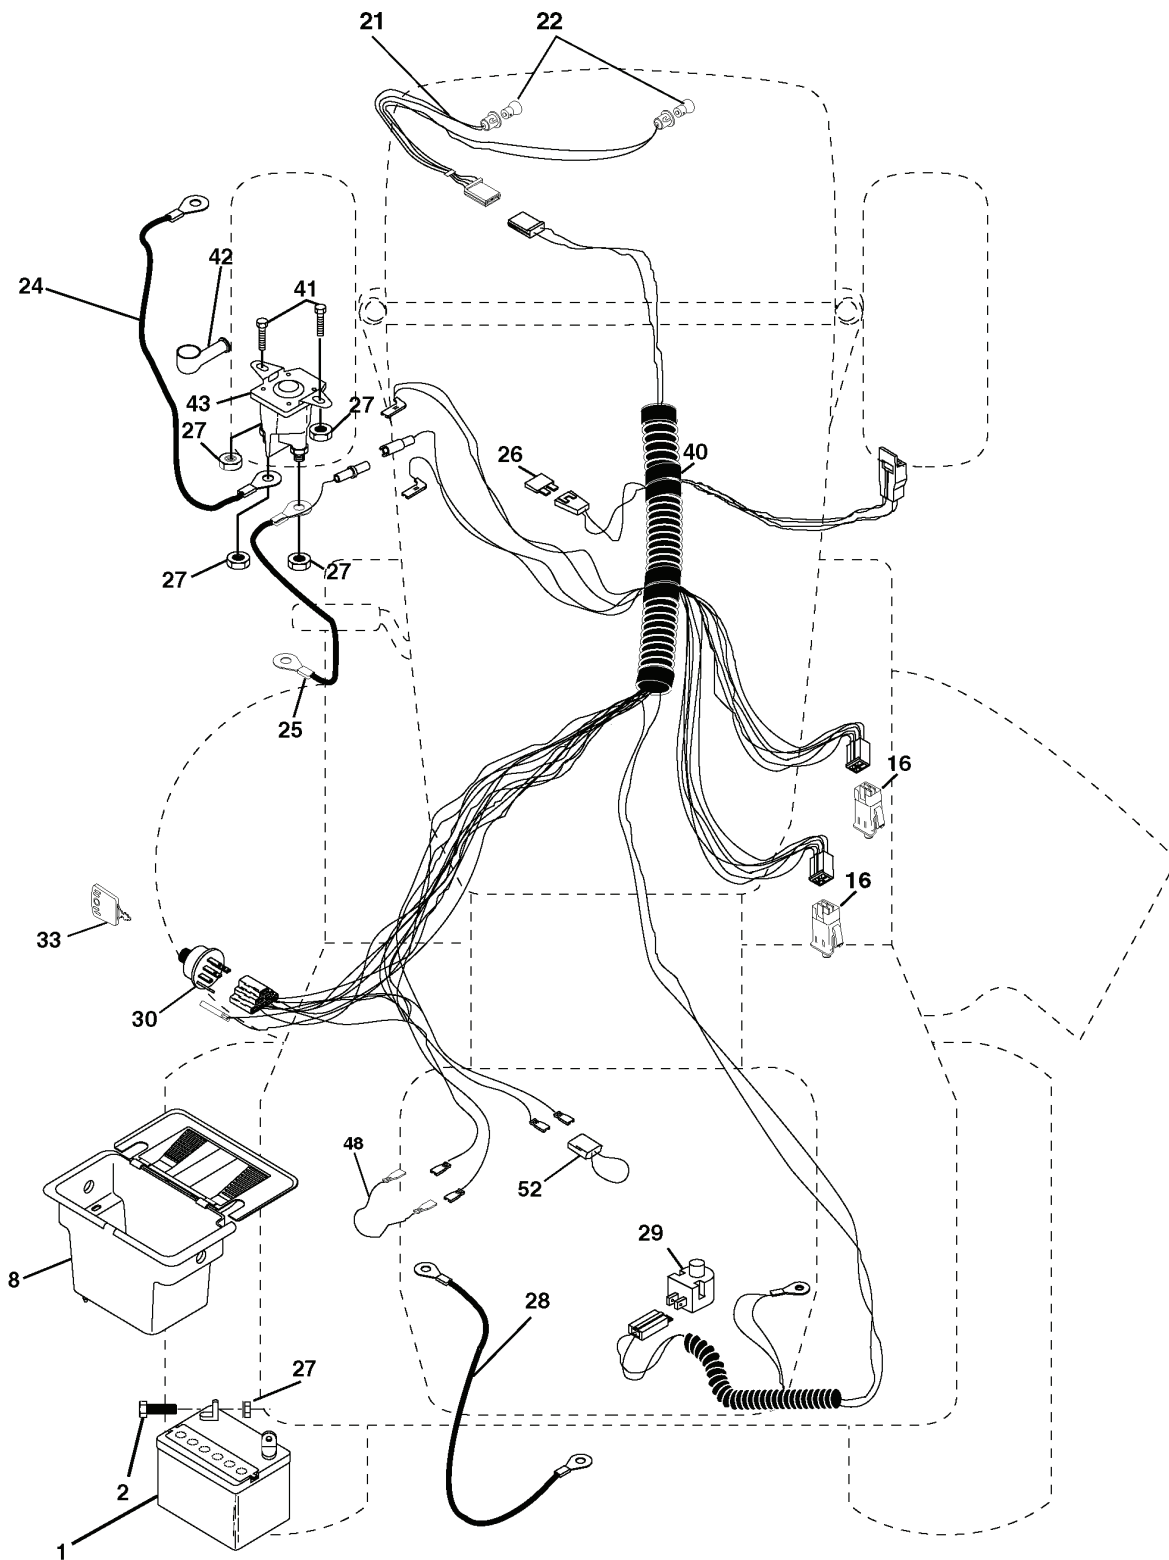

# REPAIR PARTS

TRACTOR - MODEL NO. YTH130 (HEYTH130K), PRODUCT NO. 954 17 00-26  
ELECTRICAL

---

REF.	PART NO.	DESCRIPTION	REMARK	QTY.	KIT
1	532144925	BATTERY		1	
2	874760412	BOLT		1	
8	532156417	BOX		1	
16	532153664	SWITCH		1	
21	532166181	CABLE ASSY		1	
22	532004152	BULB		1	
24	532124780	CABLE		1	
25	532146147	CABLE		1	
26	532175158	FUSE		1	
27	873510400	NUT		1	
28	532124773	CABLE		1	
29	532121305	SWITCH		1	
30	532175566	SWITCH		1	
33	532140401	KEY		1	
40	532170217	CABLE ASSY		1	
41	871110408	BOLT		1	
42	532131563	COVER		1	
43	532175141	SOLENOID		1	
48	532140844	ADAPTER		1	
52	532141940	WIRE		1	