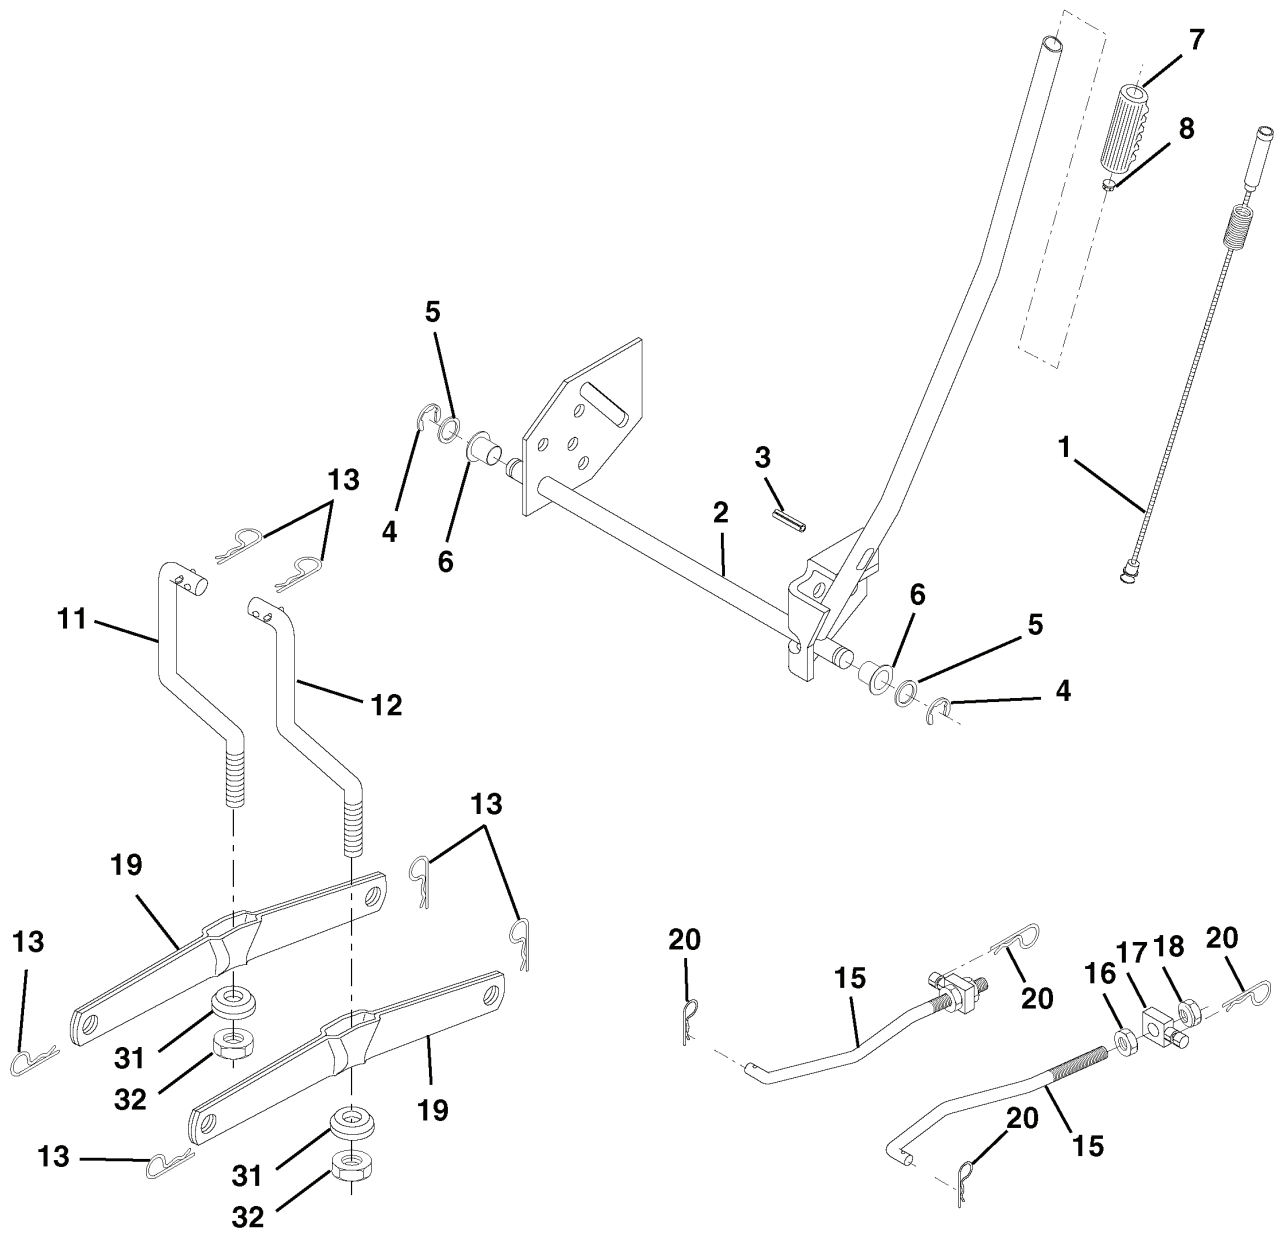

**IGNITION SWITCH**

POSITION	CIRCUIT	"MAKE"
OFF	M+G+A1	NONE
RUN/LIGHT	B+A1	A2+L
RUN	B+A1	NONE
START	B + S + A1	NONE

**WIRING INSULATED CLIPS**

**NOTE:** IF WIRING INSULATED CLIPS WERE REMOVED FOR SERVICING OF UNIT, THEY SHOULD BE REPLACED TO PROPERLY SECURE YOUR WIRING.

# REPAIR PARTS

TRACTOR - MODEL NO. YTH130 (HEYTH130K), PRODUCT NO. 954 17 00-26  
MOWER LIFT

---

REF.	PART NO.	DESCRIPTION	REMARK	QTY.	KIT
1	532159460	WIRE		1	
2	532159471	LEVER		1	
3	532105767	PIN RETAINING SCREW		1	
4	812000002	RETAINER RING		1	
5	819211621	WASHER		1	
6	532120183	BEARING		1	
7	532125631	HANDLE		1	
8	532124526	KNOB		1	
11	532139865	LINK		1	
12	532139866	LINK		1	
13	532124670	RETAINER RING		1	
15	532173288	LINK		1	
16	873350800	NUT		1	
17	532130171	BRACKET		1	
18	873800800	NUT		1	
19	532139868	LEVER		1	
20	532163552	CLIP		1	
31	532169865	BEARING		1	
32	873540600	NUT		1	

## REPAIR PARTS

TRACTOR - MODEL NO. YTH130 (HEYTH130K), PRODUCT NO. 954 17 00-26

### WHEELS & TIRES

---

REF.	PART NO.	DESCRIPTION	REMARK	QTY.	KIT
1	532059192	CAP VALVE		1	
2	532065139	NIPPLE		1	
3	532106222	TIRE		1	
4	532059904	HOSE		1	
5	532138336	RIM		1	
6	532124957	FITTING		1	
7	532124959	BEARING		1	
8	532138337	RIM.SPROCKET		1	
9	532122082	TIRE		1	
10	532124926	HOSE		1	
11	532175039	HUB CAP		1	
--	532144334	SEALING FOAM		1	