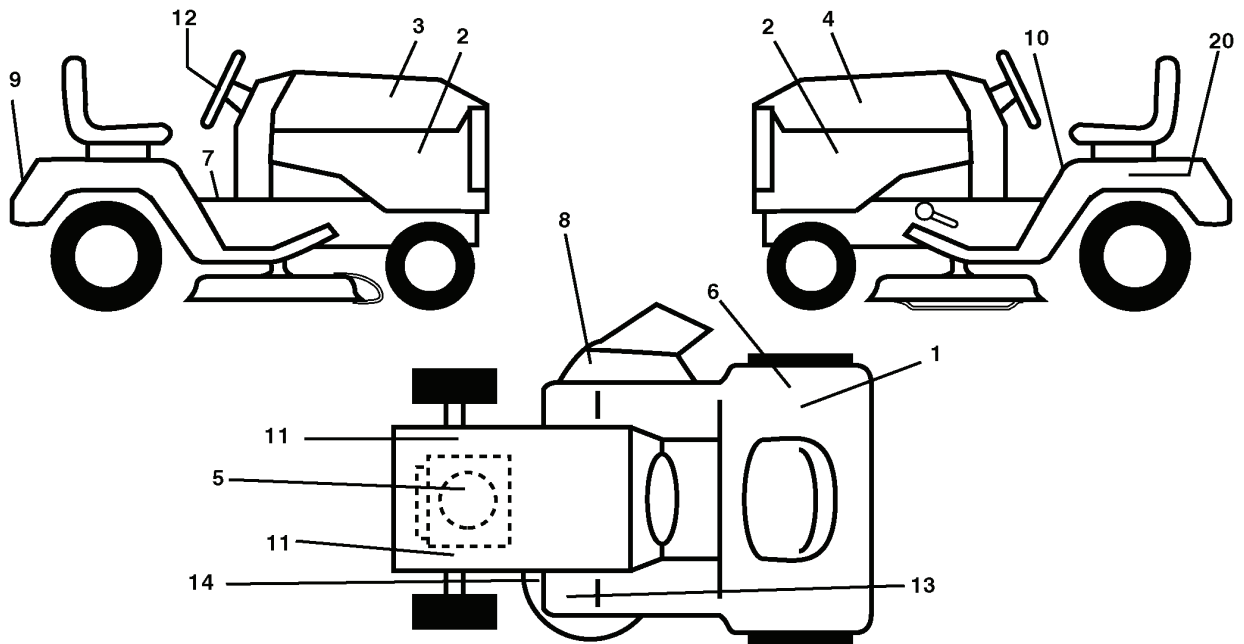

REPAIR PARTS

TRACTOR - MODEL NO. YTH130 (HEYTH130K), PRODUCT NO. 954 17 00-26
DECALS

REF.	PART NO.	DESCRIPTION	REMARK	QTY.	KIT
1	532126187	DECAL		1	
2	532159713	DECAL		1	
3	532151478	DECAL		1	
4	532151480	DECAL		1	
5	532170848	DECAL		1	
6	532145437	DECAL		1	
7	532140837	DECAL		1	
8	532145494	DECAL		1	
9	532150617	DECAL		1	
10	532145498	DECAL		1	
11	532159736	DECAL		1	
12	532170564	DECAL		1	
13	532159737	DECAL		1	
14	532160396	DECAL		1	
20	532145005	DECAL		1	
--	532162598	DECAL		1	
--	532169210	DECAL		1	
--	532171284	PLATE		1	
--	532171285	PLATE		1	
--	532138311	DECAL		1	
--	532176105	BED,RT YTH130		1	
--	532176106			1	
--	CE42	9540406-04 GRASS CATCHER 42 LT		1	
--	MK420	KIT.MULCHING 42" VENTED		1