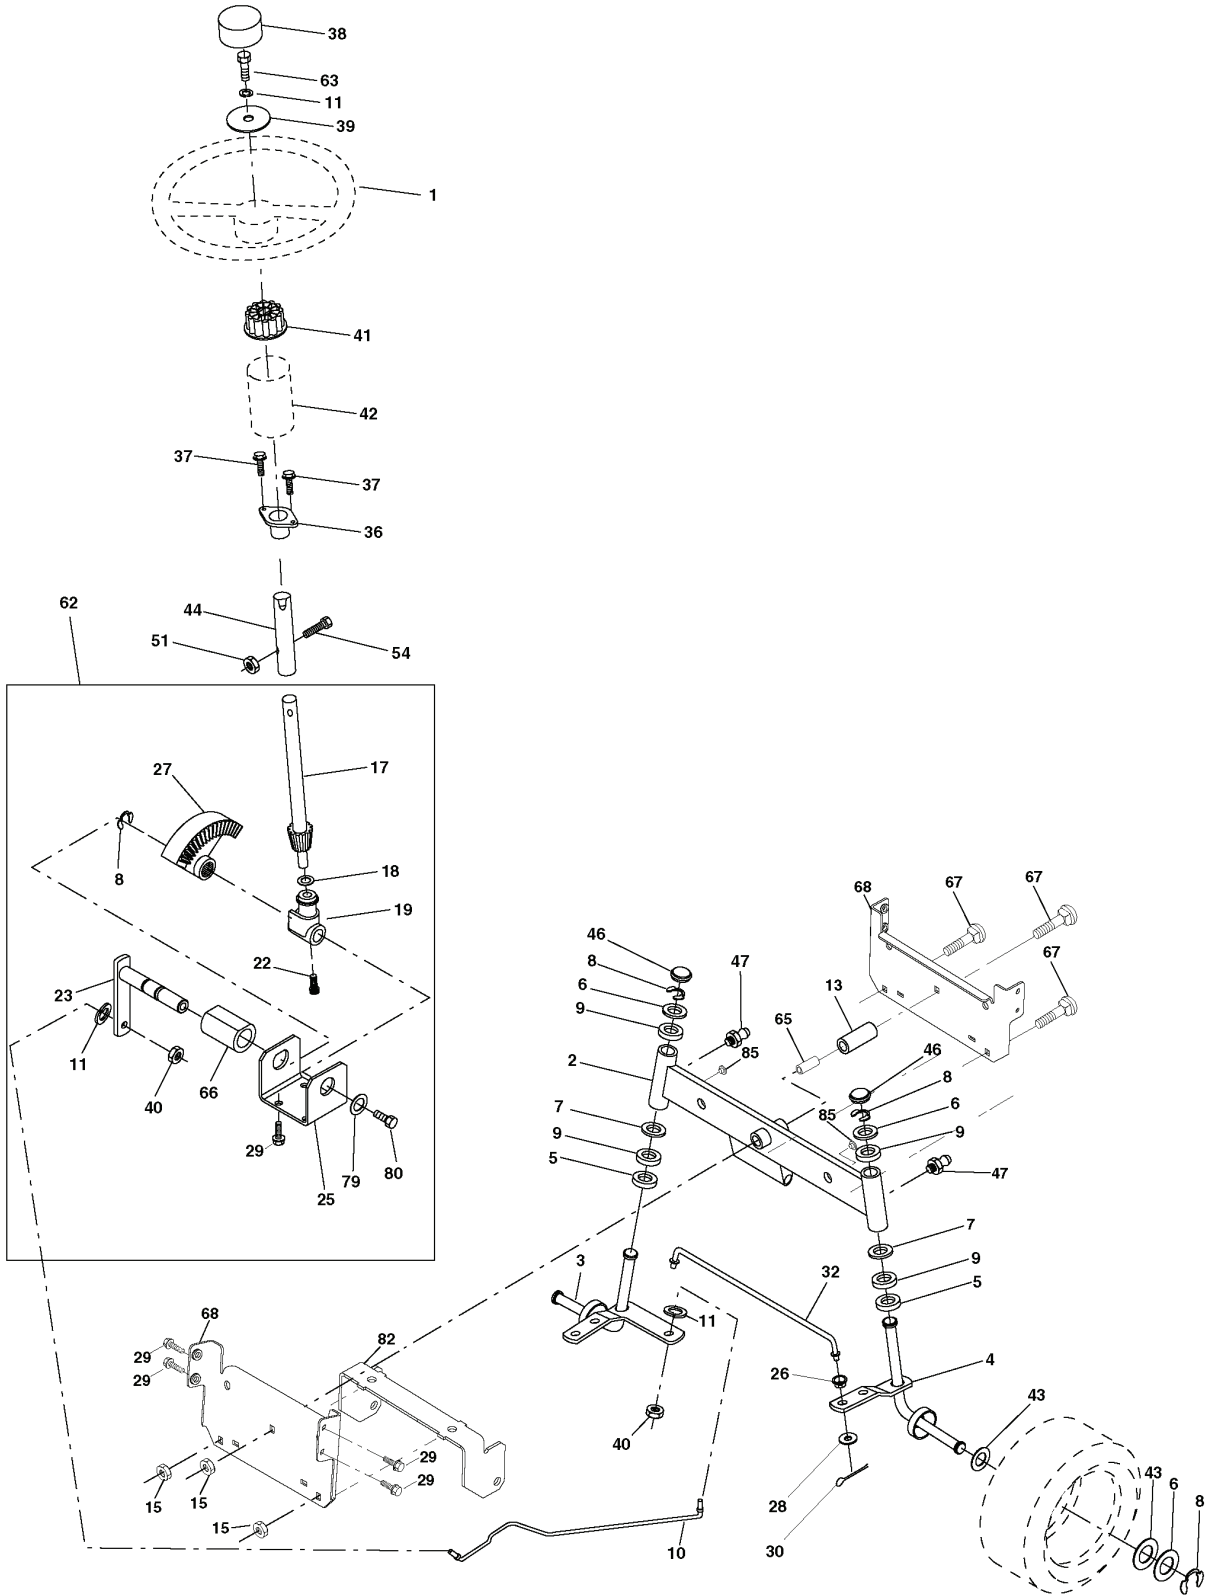

REPAIR PARTS

TRACTOR - MODEL NO. YTH130 (HEYTH130K), PRODUCT NO. 954 17 00-26
STEERING ASSEMBLY

REF.	PART NO.	DESCRIPTION	REMARK	QTY.	KIT
1	532166627	STEERING WHEEL		1	
2	532154427	SHAFT		1	
3	532169840	SPINDLE		1	
4	532169839	SPINDLE		1	
5	532124931	WASHER		1	
6	532121748	WASHER		1	
7	819272016	WASHER		1	
8	812000029	RETAINER RING		1	
9	532124937	BEARING COL. STRG.		1	
10	532169832	ROD		1	
11	810040600	WASHER		1	
13	532136518	PIPE		1	
15	532145212	NUT		1	
17	532156546	SHAFT		1	
18	532057079	WASHER		1	
19	532160395	SUPPORT		1	
22	532165857	SCREW		1	
23	532165851	LINK		1	
25	532154406	BRACKET		1	
26	532126847	BUSHING		1	
27	532136874	ECCENTRIC DISC		1	
28	819131416	WASHER		1	
29	817060612	SCREW		1	
30	876020412	SPLIT PIN		1	
32	532130465	ROD		1	
36	532155099	BUSHING		1	
37	532152927	SCREW		1	
38	532166626	INSERT		1	
39	819132411	WASHER		1	
40	532124701	NUT		1	
41	532159945	ADAPTER		1	
42	532169634	SLEEVE		1	
43	532121749	WASHER		1	
44	532153720	STEERING PINION		1	
46	532121232	HUB CAP		1	
47	532124836	NIPPLE		1	
51	873800500	LOCK NUT		1	
54	874780520	BOLT		1	
62	532167902	GUIDE.CPL		1	
63	874780616	BOLT		1	
65	532160367	SPACER		1	
66	532154404	BUSHING		1	
67	872140618	BOLT		1	
68	532169827	SHAFT		1	
79	819132012	WASHER		1	
80	874950612	BOLT		1	
82	532169835	BRACKET		1	
85	532133835	XMAS TREE FASTNER		1