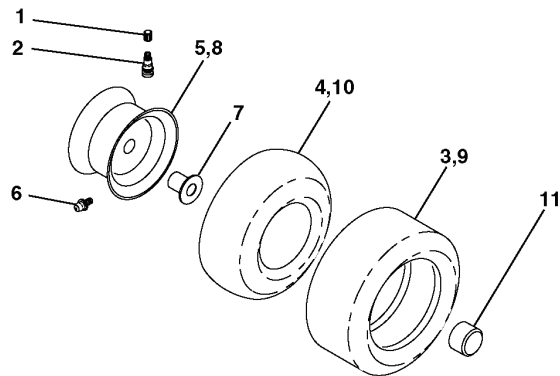

**IGNITION SWITCH**

POSITION	CIRCUIT	"MAKE"
OFF	M+G+A1	NONE
RUN/LIGHT	B+A1	A2+L
RUN	B+A1	NONE
START	B + S + A1	NONE

**WIRING INSULATED CLIPS**

**NOTE:** IF WIRING INSULATED CLIPS WERE REMOVED FOR SERVICING OF UNIT, THEY SHOULD BE REPLACED TO PROPERLY SECURE YOUR WIRING.

# REPAIR PARTS

TRACTOR - MODEL NO. YTH130 (HEYTH130K), PRODUCT NO. 954 17 00-26  
MOWER LIFT

---

REF.	PART NO.	DESCRIPTION	REMARK	QTY.	KIT
1	532159460	WIRE		1	
2	532159471	LEVER		1	
3	532105767	PIN RETAINING SCREW		1	
4	812000002	RETAINER RING		1	
5	819211621	WASHER		1	
6	532120183	BEARING		1	
7	532125631	HANDLE		1	
8	532124526	KNOB		1	
11	532139865	LINK		1	
12	532139866	LINK		1	
13	532124670	RETAINER RING		1	
15	532173288	LINK		1	
16	873350800	NUT		1	
17	532130171	BRACKET		1	
18	873800800	NUT		1	
19	532139868	LEVER		1	
20	532163552	CLIP		1	
31	532169865	BEARING		1	
32	873540600	NUT		1	

### WHEELS & TIRES

---

REF.	PART NO.	DESCRIPTION	REMARK	QTY.	KIT
1	532059192	CAP VALVE		1	
2	532065139	NIPPLE		1	
3	532106222	TIRE		1	
4	532059904	HOSE		1	
5	532138336	RIM		1	
6	532124957	FITTING		1	
7	532124959	BEARING		1	
8	532138337	RIM.SPROCKET		1	
9	532122082	TIRE		1	
10	532124926	HOSE		1	
11	532175039	HUB CAP		1	
--	532144334	SEALING FOAM		1	