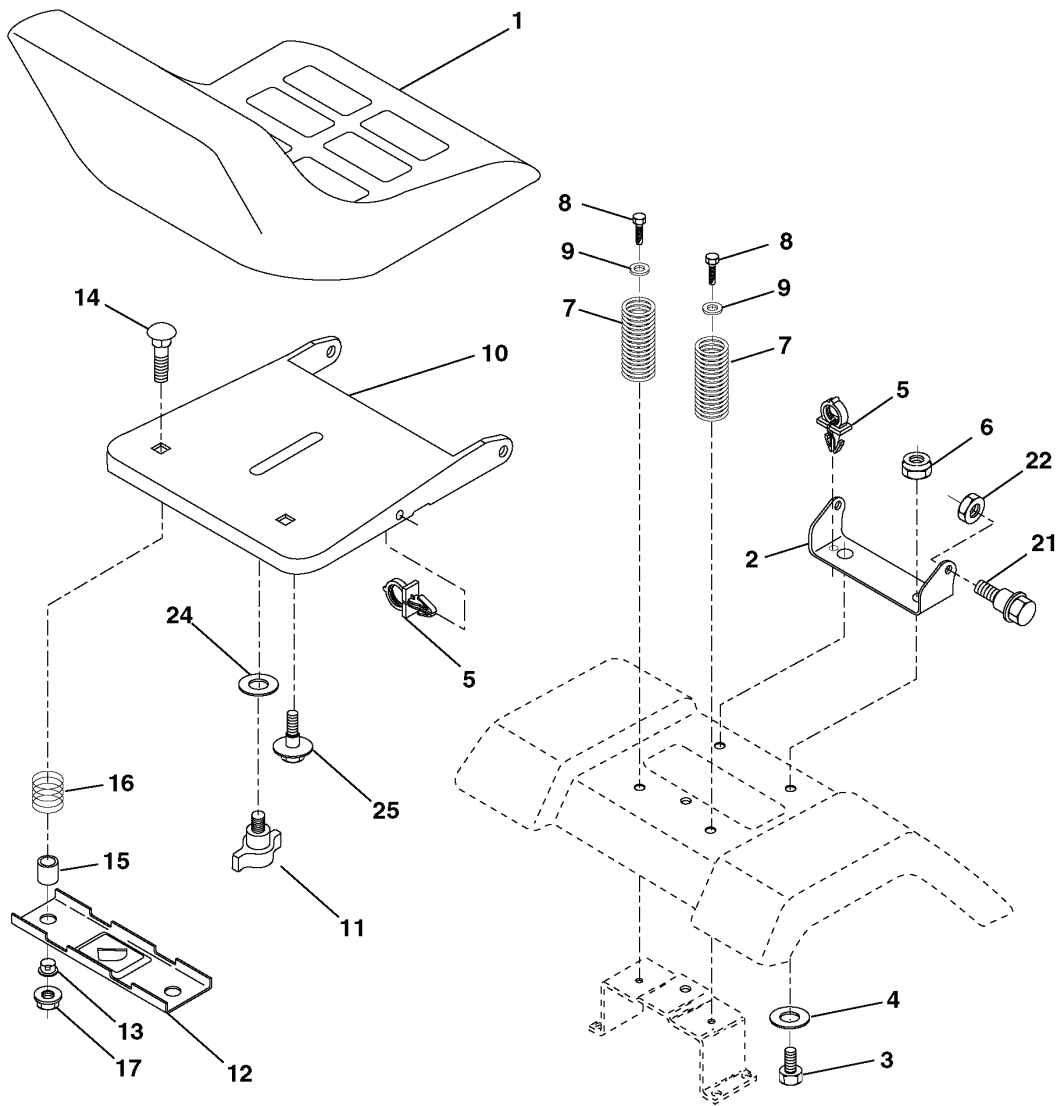

# REPAIR PARTS

TRACTOR - MODEL NO. YTH130 (HEYTH130K), PRODUCT NO. 954 17 00-26  
STEERING ASSEMBLY

REF.	PART NO.	DESCRIPTION	REMARK	QTY.	KIT
1	532166627	STEERING WHEEL		1	
2	532154427	SHAFT		1	
3	532169840	SPINDLE		1	
4	532169839	SPINDLE		1	
5	532124931	WASHER		1	
6	532121748	WASHER		1	
7	819272016	WASHER		1	
8	812000029	RETAINER RING		1	
9	532124937	BEARING COL. STRG.		1	
10	532169832	ROD		1	
11	810040600	WASHER		1	
13	532136518	PIPE		1	
15	532145212	NUT		1	
17	532156546	SHAFT		1	
18	532057079	WASHER		1	
19	532160395	SUPPORT		1	
22	532165857	SCREW		1	
23	532165851	LINK		1	
25	532154406	BRACKET		1	
26	532126847	BUSHING		1	
27	532136874	ECCENTRIC DISC		1	
28	819131416	WASHER		1	
29	817060612	SCREW		1	
30	876020412	SPLIT PIN		1	
32	532130465	ROD		1	
36	532155099	BUSHING		1	
37	532152927	SCREW		1	
38	532166626	INSERT		1	
39	819132411	WASHER		1	
40	532124701	NUT		1	
41	532159945	ADAPTER		1	
42	532169634	SLEEVE		1	
43	532121749	WASHER		1	
44	532153720	STEERING PINION		1	
46	532121232	HUB CAP		1	
47	532124836	NIPPLE		1	
51	873800500	LOCK NUT		1	
54	874780520	BOLT		1	
62	532167902	GUIDE.CPL		1	
63	874780616	BOLT		1	
65	532160367	SPACER		1	
66	532154404	BUSHING		1	
67	872140618	BOLT		1	
68	532169827	SHAFT		1	
79	819132012	WASHER		1	
80	874950612	BOLT		1	
82	532169835	BRACKET		1	
85	532133835	XMAS TREE FASTNER		1	

# REPAIR PARTS

TRACTOR - MODEL NO. YTH130 (HEYTH130K), PRODUCT NO. 954 17 00-26  
SEAT ASSEMBLY

REF.	PART NO.	DESCRIPTION	REMARK	QTY.	KIT
1	532140839	SEAT		1	
2	532140551	BRACKET		1	
3	871110616	SCREW		1	
4	819131610	WASHER		1	
5	532145006	CLIP		1	
6	873800600	NUT		1	
7	532124181	SPRING		1	
8	817000616	SCREW		1	
9	819131614	WASHER		1	
10	532174894	PAN		1	
11	532166369	WING NUT		1	
12	532121246	BRACKET		1	
13	532121248	BUSHING		1	
14	872050412	BOLT		1	
15	532134300	SPACER		1	
16	532121250	SPRING		1	
17	532123976	LOCKNUT		1	
21	532171852	BOLT		1	
22	873800500	LOCK NUT		1	
24	819171612	WASHER		1	
25	532127018	BOLT		1	
	PART NO.		REMARK		KIT