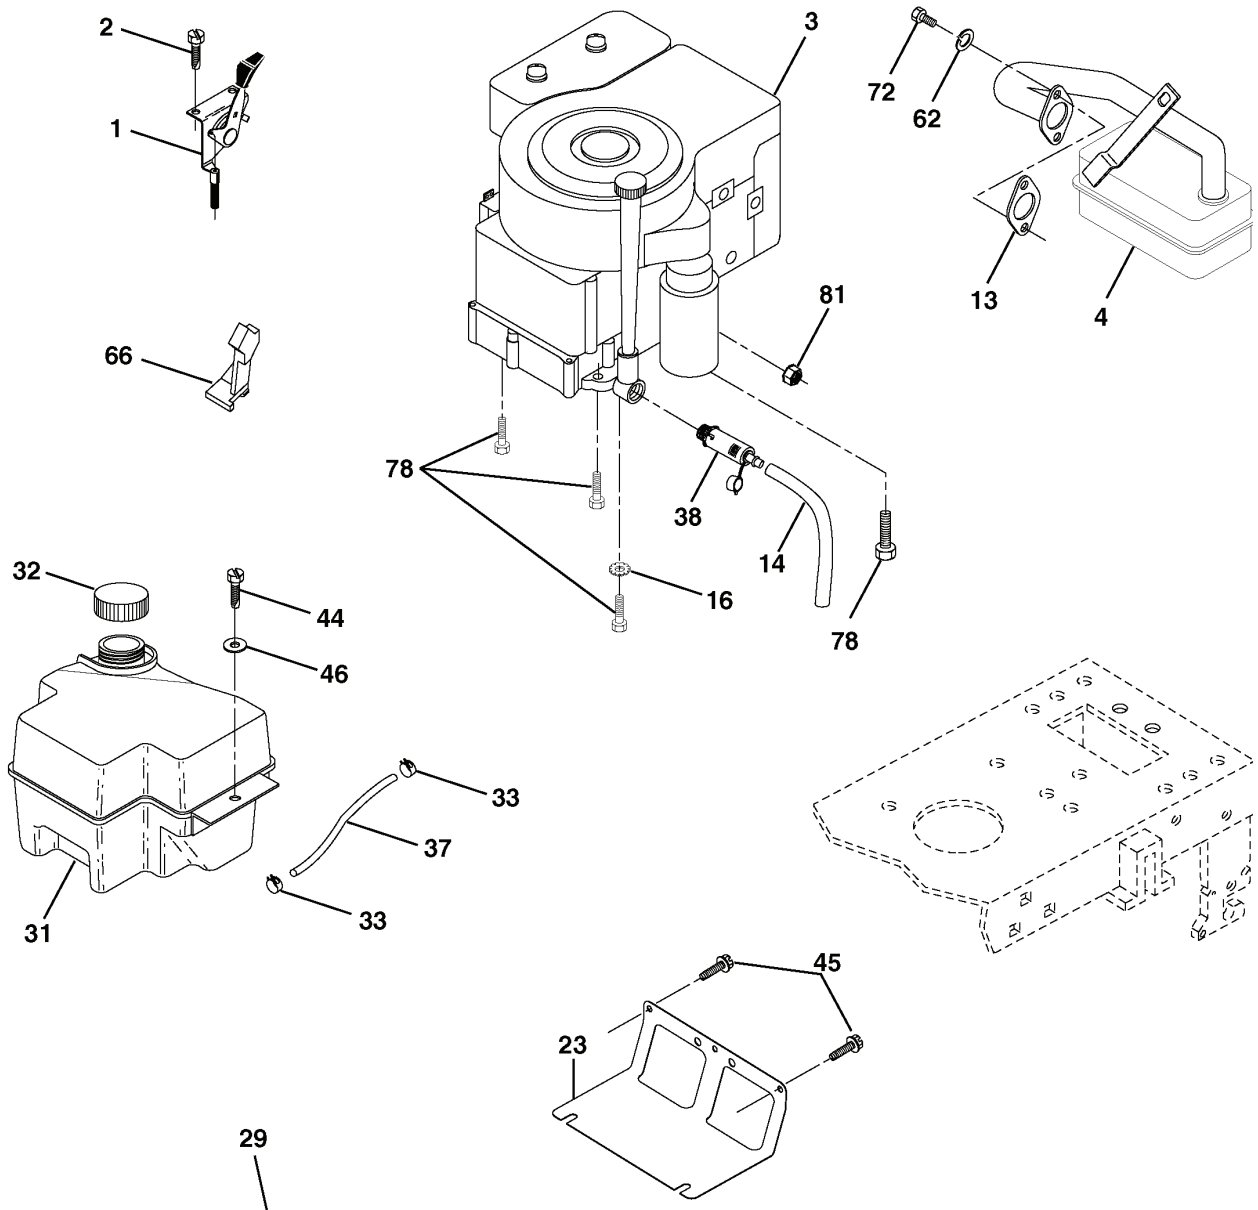

# **SPARE PARTS LIST**

# REPAIR PARTS

TRACTOR - MODEL NO. YTH130 (HEYTH130K), PRODUCT NO. 954 17 00-26  
ENGINE

**OPTIONAL EQUIPMENT**  
**Spark Arrester**

---

REF.	PART NO.	DESCRIPTION	REMARK	QTY.	KIT
1	532170865	CONTROL THROTTLE		1	
2	817720410	SCREW		1	
4	532137348	MUFFLER, CPL.		1	
13	532165291	GASKET		1	
14	532148456	TUBE		1	
16	811050600	WASHER		1	
23	532169837	HEAT SHIELD		1	
29	532137180	SPARK ARRESTER KIT		1	
31	532161911	TANK		1	
32	532140527	FUEL CAP		1	
33	532123487	HOSE CLAMP		1	
37	532137040	HOSE		1	
38	532148315	PLUG		1	
44	817490412	SCREW		1	
45	817000612	SCREW		1	
46	819091416	WASHER		1	
62	810040500	WASHER		1	
66	532127951	MOVEMENT LIMITER		1	
72	871070512	BOLT		1	
78	817060620	SCREW		1	
81	873510400	NUT		1	

# REPAIR PARTS

TRACTOR - MODEL NO. YTH130 (HEYTH130K), PRODUCT NO. 954 17 00-26  
DECALS

REF.	PART NO.	DESCRIPTION	REMARK	QTY.	KIT
1	532126187	DECAL		1	
2	532159713	DECAL		1	
3	532151478	DECAL		1	
4	532151480	DECAL		1	
5	532170848	DECAL		1	
6	532145437	DECAL		1	
7	532140837	DECAL		1	
8	532145494	DECAL		1	
9	532150617	DECAL		1	
10	532145498	DECAL		1	
11	532159736	DECAL		1	
12	532170564	DECAL		1	
13	532159737	DECAL		1	
14	532160396	DECAL		1	
20	532145005	DECAL		1	
--	532162598	DECAL		1	
--	532169210	DECAL		1	
--	532171284	PLATE		1	
--	532171285	PLATE		1	
--	532138311	DECAL		1	
--	532176105	BED,RT YTH130		1	
--	532176106			1	
--	CE42	9540406-04 GRASS CATCHER 42 LT		1	
--	MK420	KIT.MULCHING 42" VENTED		1	