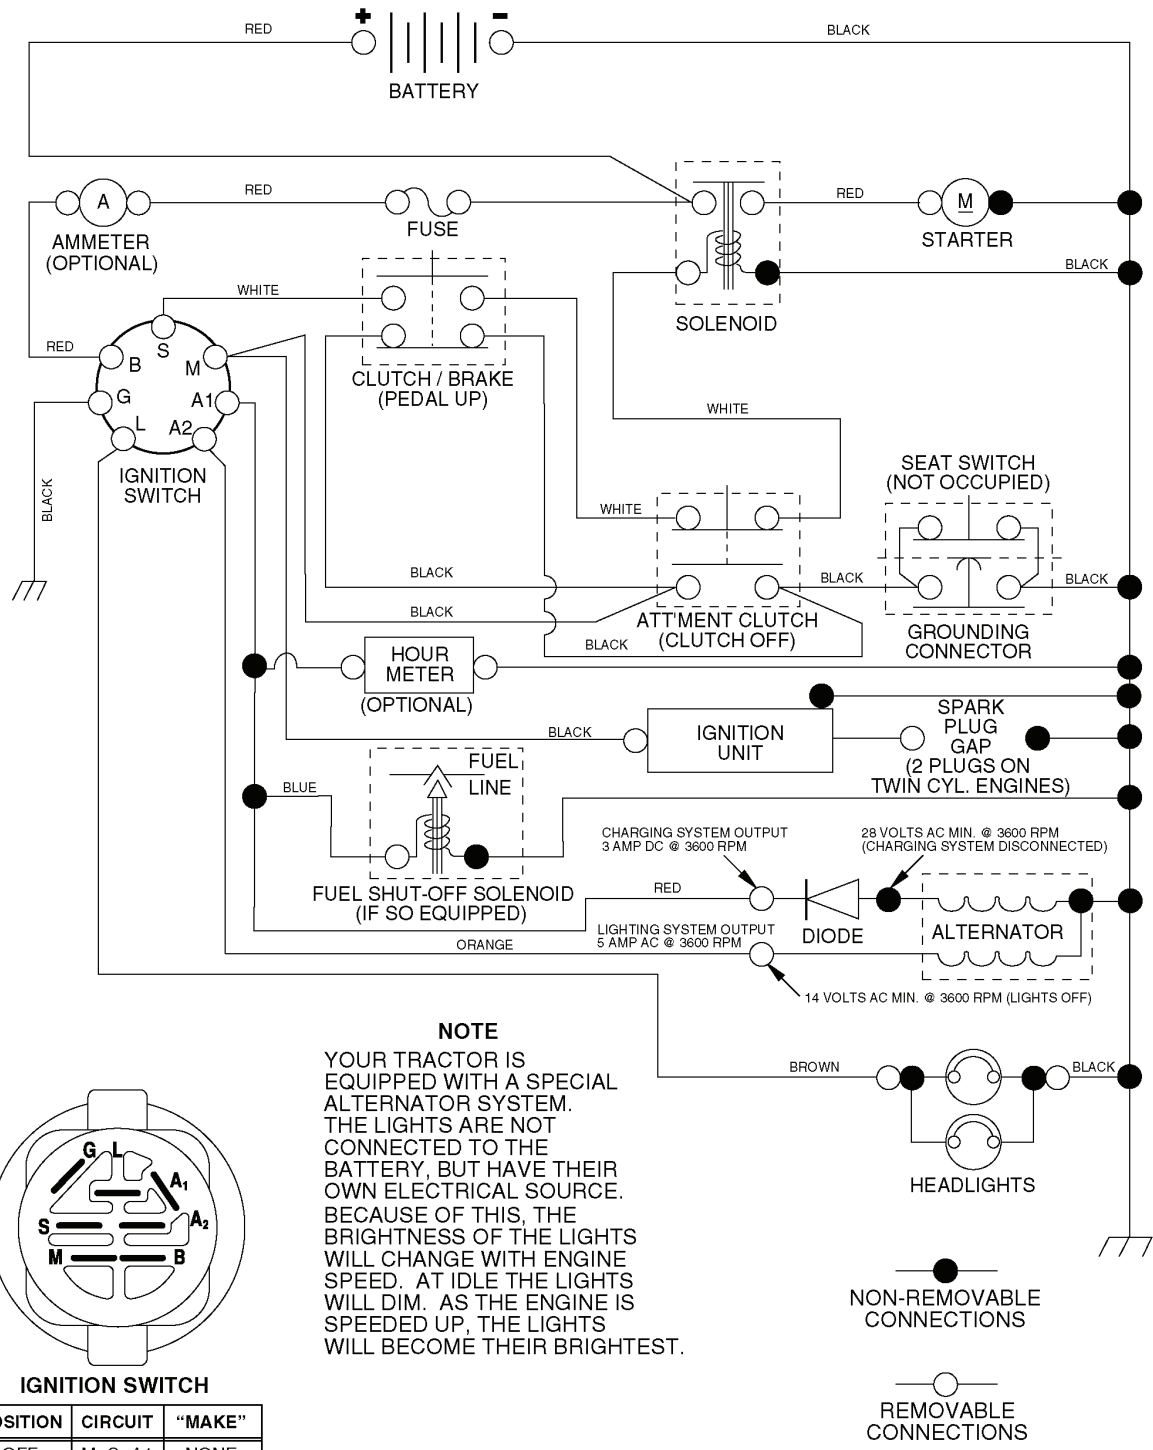

---

REF.	PART NO.	DESCRIPTION	REMARK	QTY.	KIT
151	532169670	BRACKET		1	
152	532169676	WIRE		1	
153	532169674	WASHER		1	
154	532169675	PIN		1	
155	532169671	SPRING		1	
156	532169672	SPACER		1	
157	532169669	CONTROL		1	
158	817720410	SCREW		1	
159	872140614	BOLT		1	
--	532130794	MANDREL		1	
--	532171491	HOUSING		1	

# REPAIR PARTS

TRACTOR - MODEL NO. YTH130 (HEYTH130K), PRODUCT NO. 954 17 00-26  
ELECTRICAL

---

REF.	PART NO.	DESCRIPTION	REMARK	QTY.	KIT
1	532144925	BATTERY		1	
2	874760412	BOLT		1	
8	532156417	BOX		1	
16	532153664	SWITCH		1	
21	532166181	CABLE ASSY		1	
22	532004152	BULB		1	
24	532124780	CABLE		1	
25	532146147	CABLE		1	
26	532175158	FUSE		1	
27	873510400	NUT		1	
28	532124773	CABLE		1	
29	532121305	SWITCH		1	
30	532175566	SWITCH		1	
33	532140401	KEY		1	
40	532170217	CABLE ASSY		1	
41	871110408	BOLT		1	
42	532131563	COVER		1	
43	532175141	SOLENOID		1	
48	532140844	ADAPTER		1	
52	532141940	WIRE		1	

# REPAIR PARTS

TRACTOR - MODEL NO. YTH130 (HEYTH130K), PRODUCT NO. 954 17 00-26  
SCHEMATIC

**NOTE**  
YOUR TRACTOR IS EQUIPPED WITH A SPECIAL ALTERNATOR SYSTEM. THE LIGHTS ARE NOT CONNECTED TO THE BATTERY, BUT HAVE THEIR OWN ELECTRICAL SOURCE. BECAUSE OF THIS, THE BRIGHTNESS OF THE LIGHTS WILL CHANGE WITH ENGINE SPEED. AT IDLE THE LIGHTS WILL DIM. AS THE ENGINE IS SPEEDED UP, THE LIGHTS WILL BECOME THEIR BRIGHTEST.

**IGNITION SWITCH**

POSITION	CIRCUIT	"MAKE"
OFF	M+G+A1	NONE
RUN/LIGHT	B+A1	A2+L
RUN	B+A1	NONE
START	B + S + A1	NONE

**WIRING INSULATED CLIPS**

**NOTE:** IF WIRING INSULATED CLIPS WERE REMOVED FOR SERVICING OF UNIT, THEY SHOULD BE REPLACED TO PROPERLY SECURE YOUR WIRING.