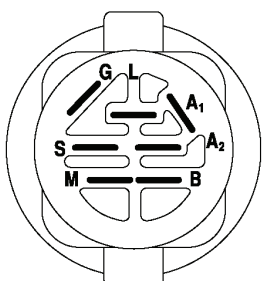

---

REF.	PART NO.	DESCRIPTION	REMARK	QTY.	KIT
151	532169670	BRACKET		1	
152	532169676	WIRE		1	
153	532169674	WASHER		1	
154	532169675	PIN		1	
155	532169671	SPRING		1	
156	532169672	SPACER		1	
157	532169669	CONTROL		1	
158	817720410	SCREW		1	
159	872140614	BOLT		1	
--	532130794	MANDREL		1	
--	532171491	HOUSING		1	

# REPAIR PARTS

TRACTOR - MODEL NO. YTH130 (HEYTH130K), PRODUCT NO. 954 17 00-26  
ELECTRICAL

---

REF.	PART NO.	DESCRIPTION	REMARK	QTY.	KIT
1	532144925	BATTERY		1	
2	874760412	BOLT		1	
8	532156417	BOX		1	
16	532153664	SWITCH		1	
21	532166181	CABLE ASSY		1	
22	532004152	BULB		1	
24	532124780	CABLE		1	
25	532146147	CABLE		1	
26	532175158	FUSE		1	
27	873510400	NUT		1	
28	532124773	CABLE		1	
29	532121305	SWITCH		1	
30	532175566	SWITCH		1	
33	532140401	KEY		1	
40	532170217	CABLE ASSY		1	
41	871110408	BOLT		1	
42	532131563	COVER		1	
43	532175141	SOLENOID		1	
48	532140844	ADAPTER		1	
52	532141940	WIRE		1	

# REPAIR PARTS

TRACTOR - MODEL NO. YTH130 (HEYTH130K), PRODUCT NO. 954 17 00-26  
SCHEMATIC

**NOTE**  
YOUR TRACTOR IS EQUIPPED WITH A SPECIAL ALTERNATOR SYSTEM. THE LIGHTS ARE NOT CONNECTED TO THE BATTERY, BUT HAVE THEIR OWN ELECTRICAL SOURCE. BECAUSE OF THIS, THE BRIGHTNESS OF THE LIGHTS WILL CHANGE WITH ENGINE SPEED. AT IDLE THE LIGHTS WILL DIM. AS THE ENGINE IS SPEEDED UP, THE LIGHTS WILL BECOME THEIR BRIGHTEST.

**IGNITION SWITCH**

POSITION	CIRCUIT	"MAKE"
OFF	M+G+A1	NONE
RUN/LIGHT	B+A1	A2+L
RUN	B+A1	NONE
START	B + S + A1	NONE

**WIRING INSULATED CLIPS**

**NOTE:** IF WIRING INSULATED CLIPS WERE REMOVED FOR SERVICING OF UNIT, THEY SHOULD BE REPLACED TO PROPERLY SECURE YOUR WIRING.