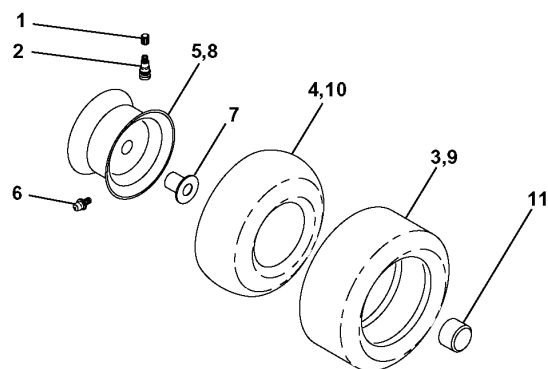

REPAIR PARTS

TRACTOR - MODEL NO. YTH130 (HEYTH130L), PRODUCT NO. 954 17 00-26

WHEELS & TIRES

REF.	PART NO.	DESCRIPTION	REMARK	QTY.	KIT
1	532059192	CAP VALVE		1	
2	532065139	NIPPLE		1	
3	532106222	TIRE		1	
4	532059904	HOSE		1	
5	532138336	RIM		1	
6	532124957	FITTING		1	
7	532124959	BEARING		1	
8	532138337	RIM SPROCKET		1	
9	532122082	TIRE		1	
10	532124926	HOSE		1	
11	532175039	HUB CAP		1	
--	532144334	SEALING FOAM		1	
	PART NO.		REMARK		KIT