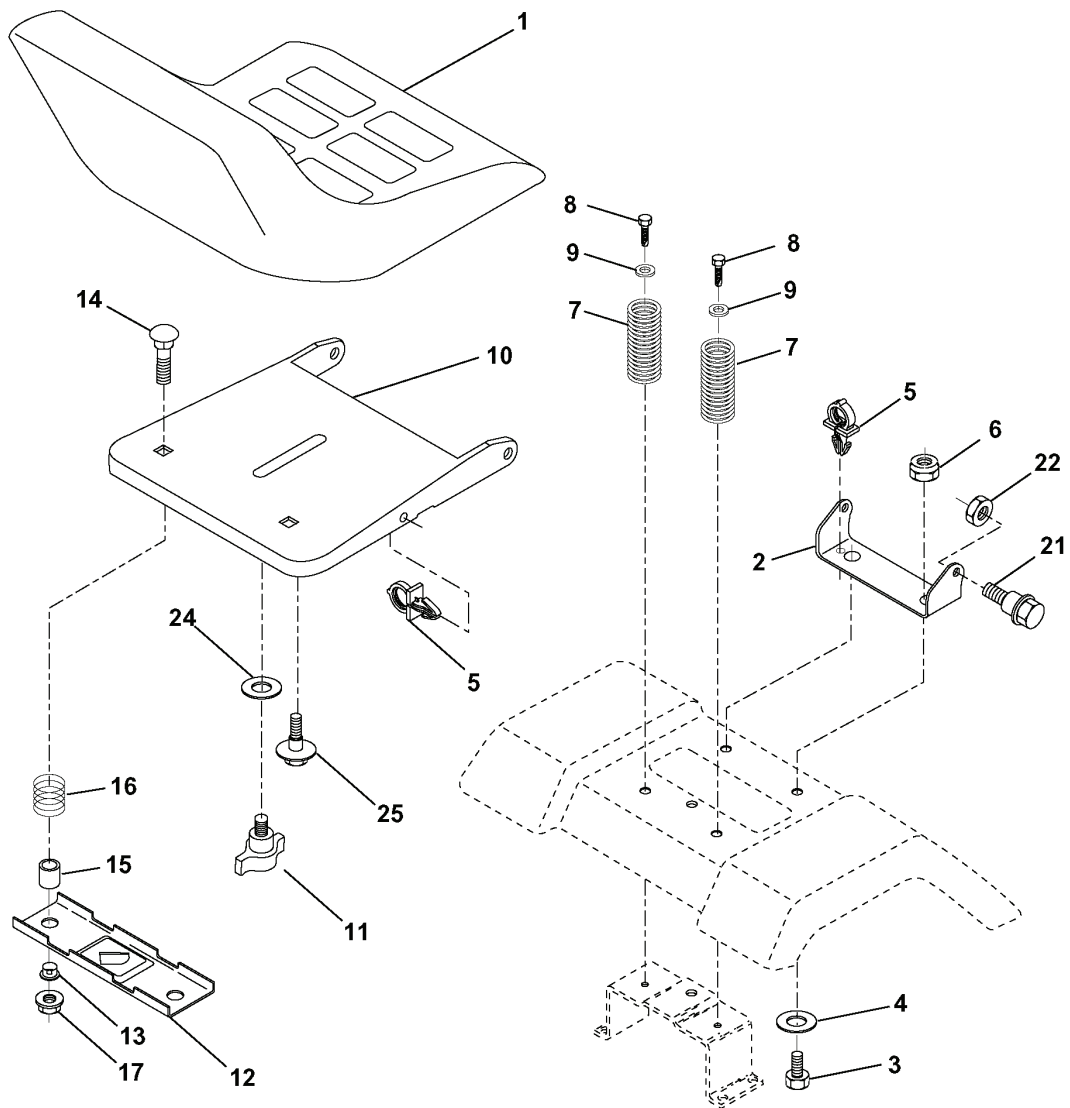

REPAIR PARTS

TRACTOR - MODEL NO. YTH130 (HEYTH130L), PRODUCT NO. 954 17 00-26
STEERING ASSEMBLY

REF.	PART NO.	DESCRIPTION	REMARK	QTY.	KIT
1	532166627	STEERING WHEEL		1	
2	532154427	SHAFT		1	
3	532169840	SPINDLE		1	
4	532169839	SPINDLE		1	
5	532124931	WASHER		1	
6	532121748	WASHER		1	
7	819272016	WASHER		1	
8	812000029	RETAINER RING		1	
9	532124937	BEARING COL. STRG.		1	
10	532175121	ROD		1	
11	810040600	WASHER		1	
13	532136518	PIPE		1	
15	532145212	NUT		1	
17	532177876	SHAFT		1	
26	532126847	BUSHING		1	
28	819131416	WASHER		1	
29	817060612	SCREW		1	
30	876020412	SPLIT PIN		1	
32	532130465	ROD		1	
36	532155099	BUSHING		1	
37	532152927	SCREW		1	
38	532166626	INSERT		1	
39	819132411	WASHER		1	
41	532159945	ADAPTER		1	
42	532169634	SLEEVE		1	
43	532121749	WASHER		1	
44	532153720	STEERING PINION		1	
46	532121232	HUB CAP		1	
47	532124836	NIPPLE		1	
51	873800500	LOCK NUT		1	
54	874780520	BOLT		1	
63	874780616	BOLT		1	
65	532160367	SPACER		1	
67	872140618	BOLT		1	
68	532169827	SHAFT		1	
71	532175146	STEERING GEAR		1	
82	532169835	BRACKET		1	
85	532133835	XMAS TREE FASTNER		1	
88	532175118	BOLT		1	
91	532175553	SPRING		1	

REPAIR PARTS

TRACTOR - MODEL NO. YTH130 (HEYTH130L), PRODUCT NO. 954 17 00-26
SEAT ASSEMBLY

REF.	PART NO.	DESCRIPTION	REMARK	QTY.	KIT
1	532140839	SEAT		1	
2	532140551	BRACKET		1	
3	871110616	SCREW		1	
4	819131610	WASHER		1	
5	532145006	CLIP		1	
6	873800600	NUT		1	
7	532124181	SPRING		1	
8	817000616	SCREW		1	
9	819131614	WASHER		1	
10	532174894	PAN		1	
11	532166369	WING NUT		1	
12	532121246	BRACKET		1	
13	532121248	BUSHING		1	
14	872050412	BOLT		1	
15	532134300	SPACER		1	
16	532121250	SPRING		1	
17	532123976	LOCKNUT		1	
21	532171852	BOLT		1	
22	873800500	LOCK NUT		1	
24	819171612	WASHER		1	
25	532127018	BOLT		1	