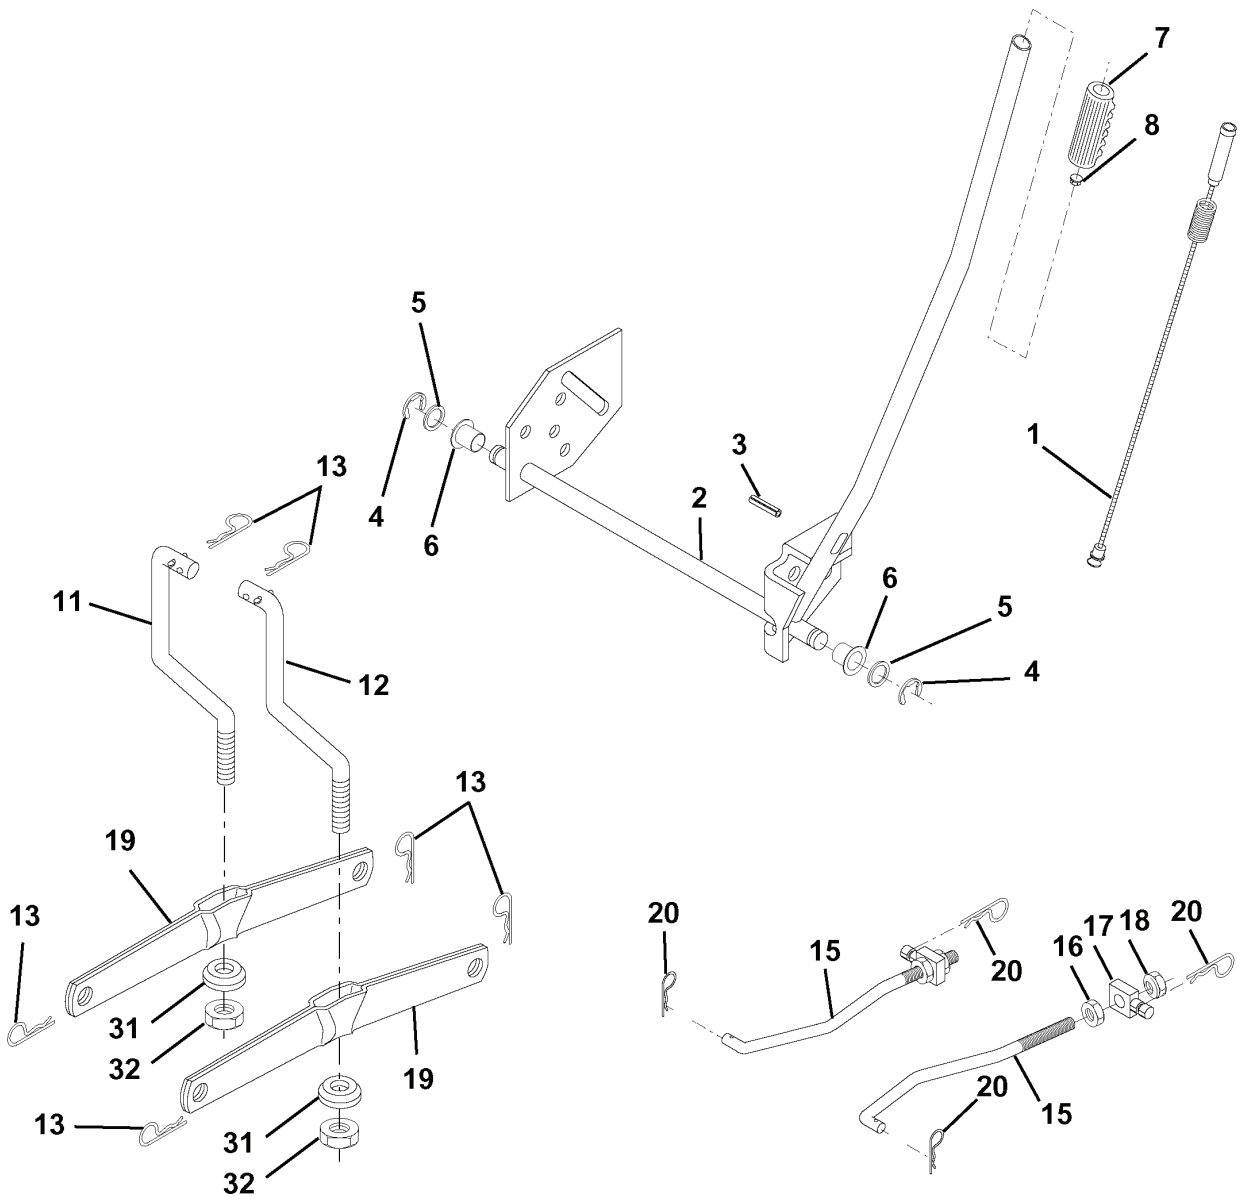

REF.	PART NO.	DESCRIPTION	REMARK	QTY.	KIT
212	532145212	NUT		1	

REPAIR PARTS

TRACTOR - MODEL NO. YTH130 (HEYTH130L), PRODUCT NO. 954 17 00-26
ELECTRICAL

REF.	PART NO.	DESCRIPTION	REMARK	QTY.	KIT
1	532144925	BATTERY		1	
2	874760412	BOLT		1	
8	532156417	BOX		1	
16	532153664	SWITCH		1	
21	532166181	CABLE ASSY		1	
22	532004152	BULB		1	
24	532004799	CABLE		1	
25	532146147	CABLE		1	
26	532175158	FUSE		1	
27	873510400	NUT		1	
28	532004207	CABLE		1	
29	532121305	SWITCH		1	
30	532175566	SWITCH		1	
33	532140401	KEY		1	
40	532178437	FAISCEAU*RPL.PAR 532179720		1	
41	871110408	BOLT		1	
42	532131563	COVER		1	
43	532175141	SOLENOID		1	
48	532140844	ADAPTER		1	
52	532141940	WIRE		1	

TRACTOR - MODEL NO. YTH130 (HEYTH130L), PRODUCT NO. 954 17 00-26 SCHEMATIC

REPAIR PARTS

TRACTOR - MODEL NO. YTH130 (HEYTH130L), PRODUCT NO. 954 17 00-26
MOWER LIFT

REF.	PART NO.	DESCRIPTION	REMARK	QTY.	KIT
1	532159460	WIRE		1	
2	532159471	LEVER		1	
3	532105767	PIN RETAINING SCREW		1	
4	812000002	RETAINER RING		1	
5	819211621	WASHER		1	
6	532120183	BEARING		1	
7	532125631	HANDLE		1	
8	532124526	KNOB		1	
11	532139865	LINK		1	
12	532139866	LINK		1	
13	532124670	RETAINER RING		1	
15	532173288	LINK		1	
16	873350800	NUT		1	
17	532130171	BRACKET		1	
18	873800800	NUT		1	
19	532139868	LEVER		1	
20	532163552	CLIP		1	
31	532169865	BEARING		1	
32	873540600	NUT		1	