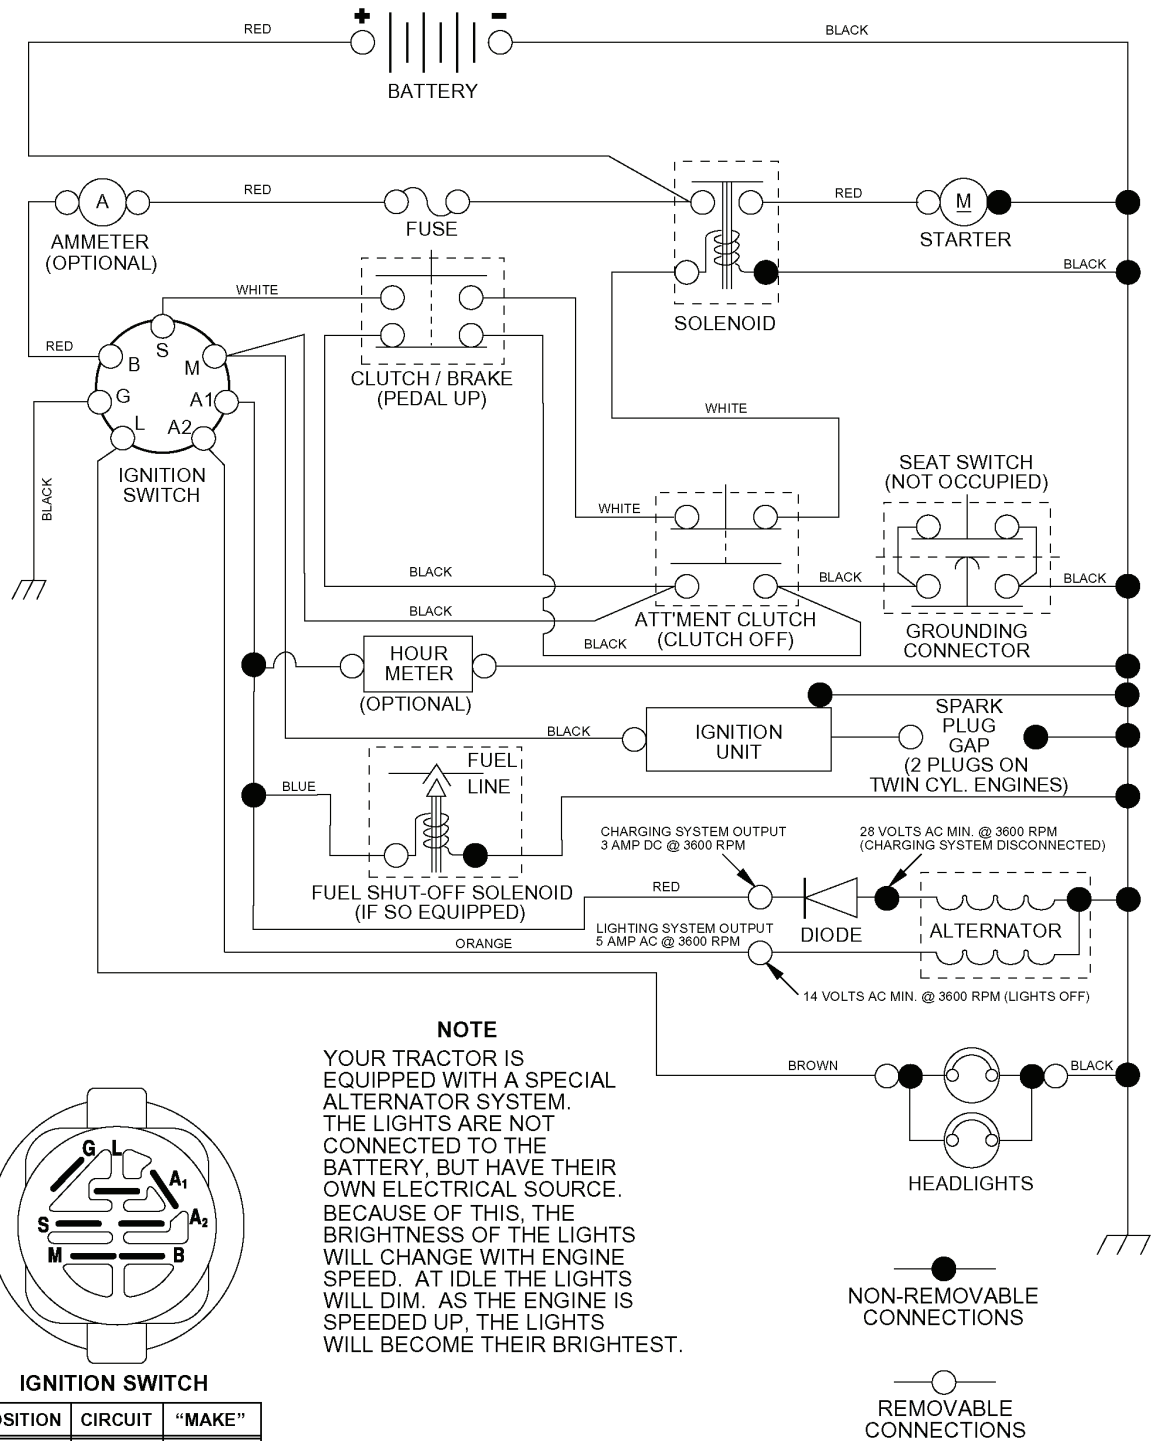

REF.	PART NO.	DESCRIPTION	REMARK	QTY.	KIT
212	532145212	NUT		1	

REPAIR PARTS

TRACTOR - MODEL NO. YTH130 (HEYTH130L), PRODUCT NO. 954 17 00-26
ELECTRICAL

REF.	PART NO.	DESCRIPTION	REMARK	QTY.	KIT
1	532144925	BATTERY		1	
2	874760412	BOLT		1	
8	532156417	BOX		1	
16	532153664	SWITCH		1	
21	532166181	CABLE ASSY		1	
22	532004152	BULB		1	
24	532004799	CABLE		1	
25	532146147	CABLE		1	
26	532175158	FUSE		1	
27	873510400	NUT		1	
28	532004207	CABLE		1	
29	532121305	SWITCH		1	
30	532175566	SWITCH		1	
33	532140401	KEY		1	
40	532178437	FAISCEAU*RPL.PAR 532179720		1	
41	871110408	BOLT		1	
42	532131563	COVER		1	
43	532175141	SOLENOID		1	
48	532140844	ADAPTER		1	
52	532141940	WIRE		1	

TRACTOR - MODEL NO. YTH130 (HEYTH130L), PRODUCT NO. 954 17 00-26 SCHEMATIC

REPAIR PARTS

TRACTOR - MODEL NO. YTH130 (HEYTH130L), PRODUCT NO. 954 17 00-26
MOWER LIFT

REF.	PART NO.	DESCRIPTION	REMARK	QTY.	KIT
1	532159460	WIRE		1	
2	532159471	LEVER		1	
3	532105767	PIN RETAINING SCREW		1	
4	812000002	RETAINER RING		1	
5	819211621	WASHER		1	
6	532120183	BEARING		1	
7	532125631	HANDLE		1	
8	532124526	KNOB		1	
11	532139865	LINK		1	
12	532139866	LINK		1	
13	532124670	RETAINER RING		1	
15	532173288	LINK		1	
16	873350800	NUT		1	
17	532130171	BRACKET		1	
18	873800800	NUT		1	
19	532139868	LEVER		1	
20	532163552	CLIP		1	
31	532169865	BEARING		1	
32	873540600	NUT		1	