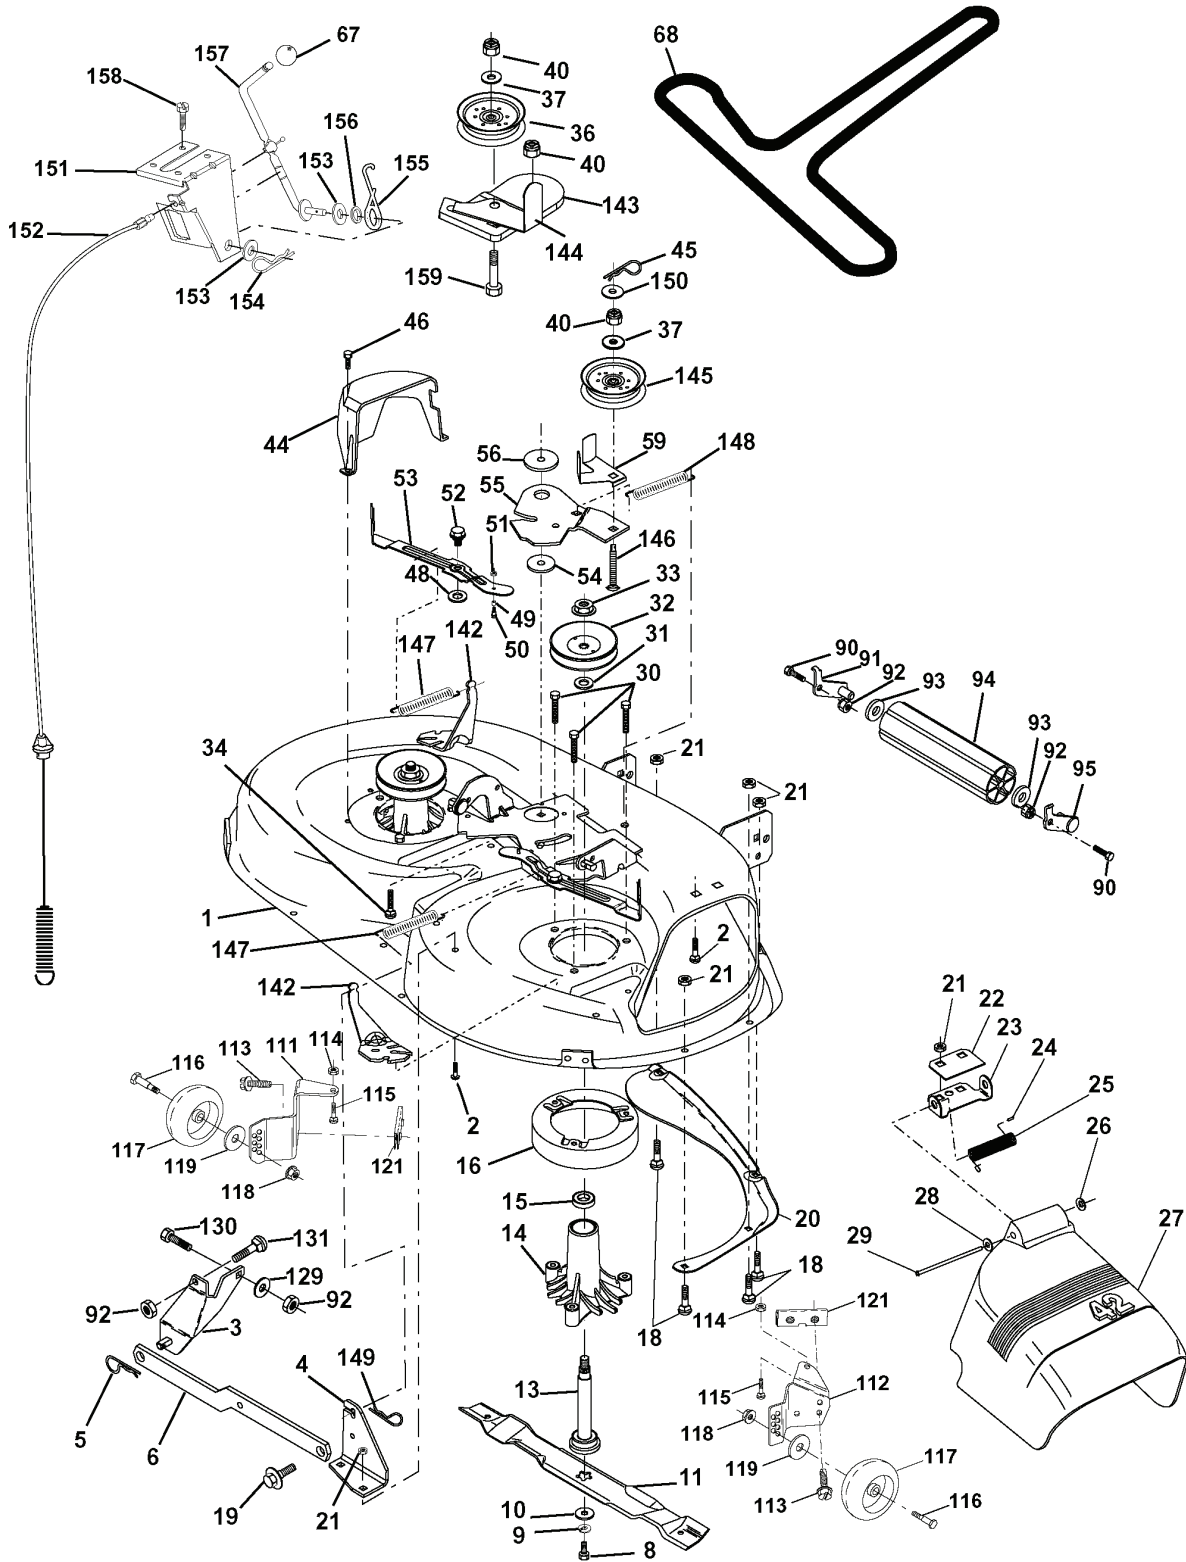

REPAIR PARTS

TRACTOR - MODEL NO. YTH130 (HEYTH130L), PRODUCT NO. 954 17 00-26
MOWER DECK

REF.	PART NO.	DESCRIPTION	REMARK	QTY.	KIT
1	532165892	HOUSING ASM MOWER 42"		1	
2	872140506	BOLT		1	
3	532138017	BRACKE		1	
4	532165460	BRACKET		1	
5	532124670	RETAINER RING		1	
6	532130832	LEVER		1	
8	532850857	BOLT		1	
9	810030600	WASHER		1	
10	532140296	WASHER		1	
11	532138498	BLADE		1	
13	532137645	SHAFT		1	
14	532174358	MANDREL		1	
15	532110485	BEARING		1	
16	532174493	STRIPPER. MANDREL.BLACK		1	
18	872140505	BOLT		1	
19	532132827	SPEC. BOLT		1	
20	532159770	RAIL		1	
21	873680500	NUT		1	
22	532134753	PLATE		1	
23	532131267	BRACKET		1	
24	532105304	HUB CAP		1	
25	532123713	SPRING		1	
26	532110452	NUT		1	
27	532171859	SHIELD DEFL. ECTOR		1	
28	819111016	WASHER		1	
29	532131491	SHAFT		1	
30	532157722	SCREW		1	
31	532129963	WASHER		1	
32	532153535	PULLEY		1	
33	532137266	NUT		1	
34	872110614	BOLT		1	
36	532131494	PULLEY		1	
37	819131316	WASHER		1	
40	873680600	NUT		1	
44	532140088	GUARD		1	
45	532124788	RETAINER RING		1	
46	532137729	SCREW		1	
48	532133944	WASHER		1	
49	532174284	ROLLER		1	
50	532131340	BOLT		1	
51	532069180	NUT		1	
52	532139888	BOLT		1	
53	532131845	BRAKE		1	
54	532133943	WASHER		1	
55	532155046	LEVER		1	
56	532165723	SPACER		1	
59	532141043	GUARD		1	
67	532106932	KNOB		1	
68	532144959	BELT		1	
90	817490612	SCREW		1	
91	532175747	BRACKET		1	
92	873800600	NUT		1	
93	819171416	WASHER		1	
94	532132264	ROLLER		1	
95	532175746	BRACKET		1	
111	532155197	BRACKET		1	
112	532155198	BRACKET		1	
113	817060514	BOLT		1	
114	873510500	NUT		1	
115	872110504	BOLT		1	
116	532124842	BOLT		1	
117	532165746	WHEEL		1	
118	873930600	NUT		1	
119	819121414	WASHER		1	
121	532143723	BRACKET		1	
129	819131312	WASHER		1	
130	874780616	BOLT		1	
131	872140608	BOLT		1	
142	532165890	BRACKET		1	
143	532157109	BRACKET		1	
144	532158634	BELT GUIDE		1	
145	532165888	PULLEY		1	
146	532171977	SHAFT		1	
147	532131335	SPRING		1	
148	532169022	SPRING		1	
149	532165898	SPRING		1	
150	819091216	WASHER		1	
151	532169670	BRACKET		1