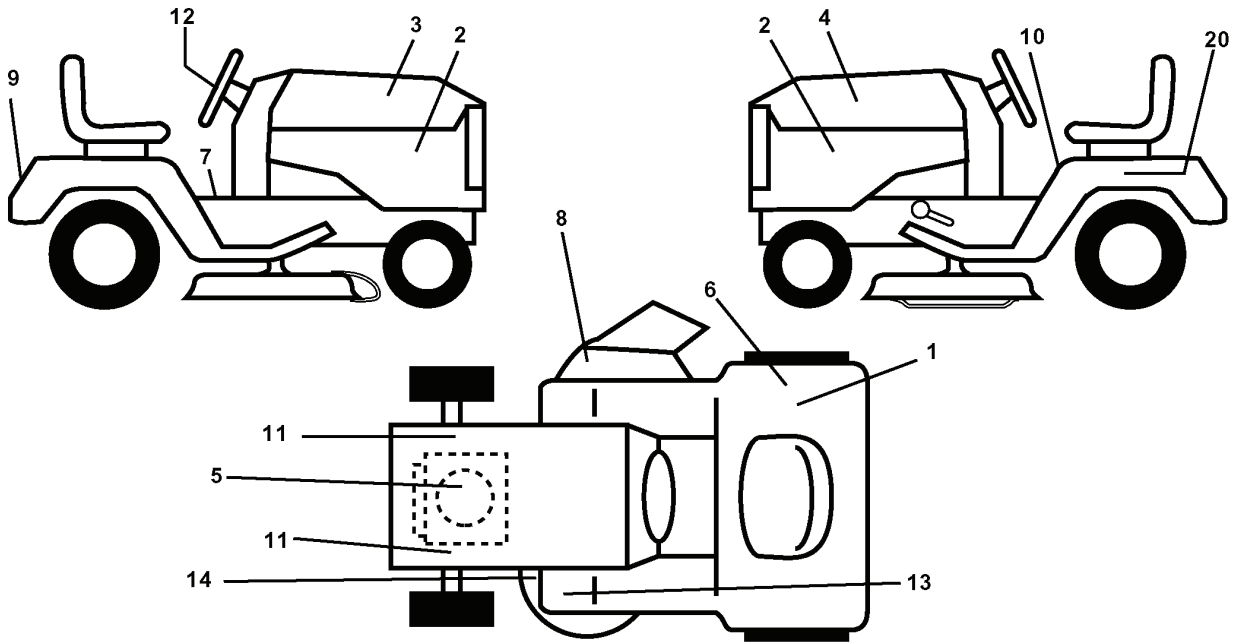

REPAIR PARTS

TRACTOR - MODEL NO. YTH130 (HEYTH130L), PRODUCT NO. 954 17 00-26
DECALS

REF.	PART NO.	DESCRIPTION	REMARK	QTY.	KIT
1	532126187	DECAL		1	
2	532159713	DECAL		1	
3	532151478	DECAL		1	
4	532151480	DECAL		1	
5	532170848	DECAL		1	
6	532145437	DECAL		1	
7	532140837	DECAL		1	
8	532145494	DECAL		1	
9	532150617	DECAL		1	
10	532145498	DECAL		1	
11	532159736	DECAL		1	
12	532170564	DECAL		1	
13	532159737	DECAL		1	
14	532160396	DECAL		1	
20	532145005	DECAL		1	
--	532162598	DECAL		1	
--	532169210	DECAL		1	
--	532171284	PLATE		1	
--	532171285	PLATE		1	
--	532138311	DECAL		1	
--	532176105	BED,RT YTH130		1	
--	532176106			1	
--	CE42	9540406-04 GRASS CATCHER 42 LT		1	
--	MK420	KIT.MULCHING 42" VENTED		1