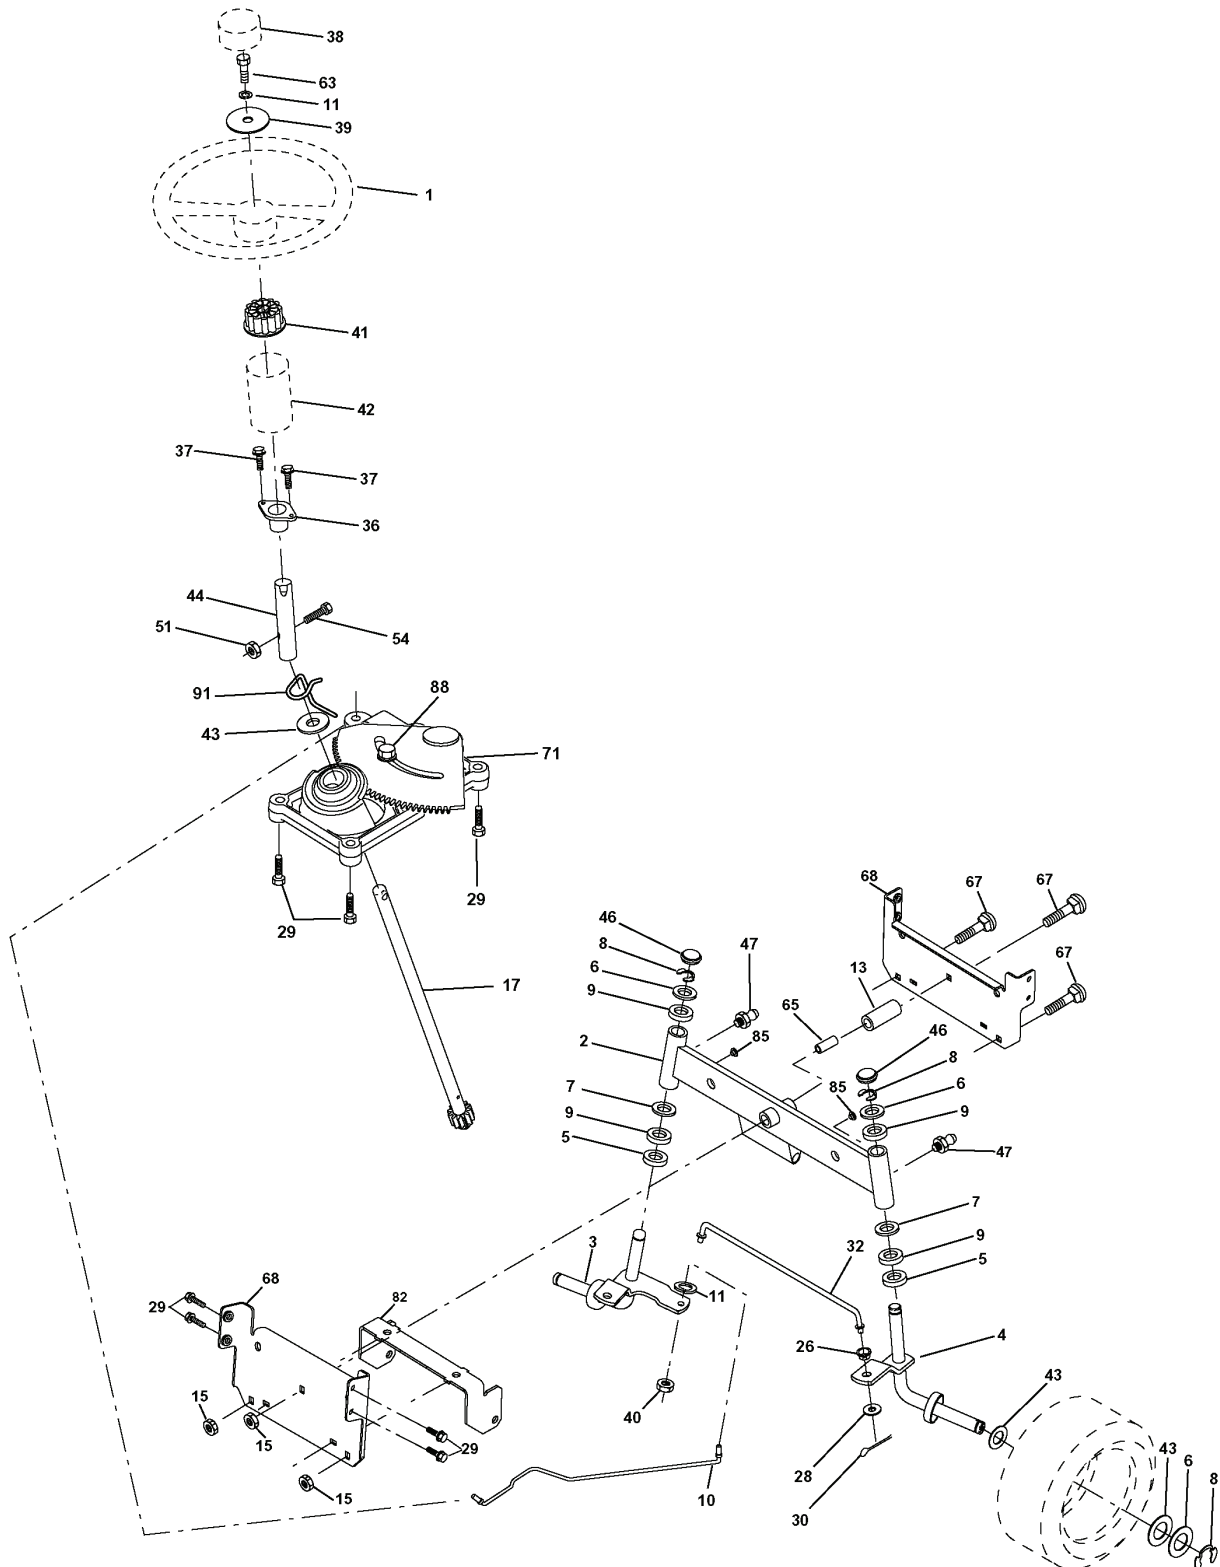

REPAIR PARTS

TRACTOR - MODEL NO. YTH130 (HEYTH130L), PRODUCT NO. 954 17 00-26
STEERING ASSEMBLY

REF.	PART NO.	DESCRIPTION	REMARK	QTY.	KIT
1	532166627	STEERING WHEEL		1	
2	532154427	SHAFT		1	
3	532169840	SPINDLE		1	
4	532169839	SPINDLE		1	
5	532124931	WASHER		1	
6	532121748	WASHER		1	
7	819272016	WASHER		1	
8	812000029	RETAINER RING		1	
9	532124937	BEARING COL. STRG.		1	
10	532175121	ROD		1	
11	810040600	WASHER		1	
13	532136518	PIPE		1	
15	532145212	NUT		1	
17	532177876	SHAFT		1	
26	532126847	BUSHING		1	
28	819131416	WASHER		1	
29	817060612	SCREW		1	
30	876020412	SPLIT PIN		1	
32	532130465	ROD		1	
36	532155099	BUSHING		1	
37	532152927	SCREW		1	
38	532166626	INSERT		1	
39	819132411	WASHER		1	
41	532159945	ADAPTER		1	
42	532169634	SLEEVE		1	
43	532121749	WASHER		1	
44	532153720	STEERING PINION		1	
46	532121232	HUB CAP		1	
47	532124836	NIPPLE		1	
51	873800500	LOCK NUT		1	
54	874780520	BOLT		1	
63	874780616	BOLT		1	
65	532160367	SPACER		1	
67	872140618	BOLT		1	
68	532169827	SHAFT		1	
71	532175146	STEERING GEAR		1	
82	532169835	BRACKET		1	
85	532133835	XMAS TREE FASTNER		1	
88	532175118	BOLT		1	
91	532175553	SPRING		1