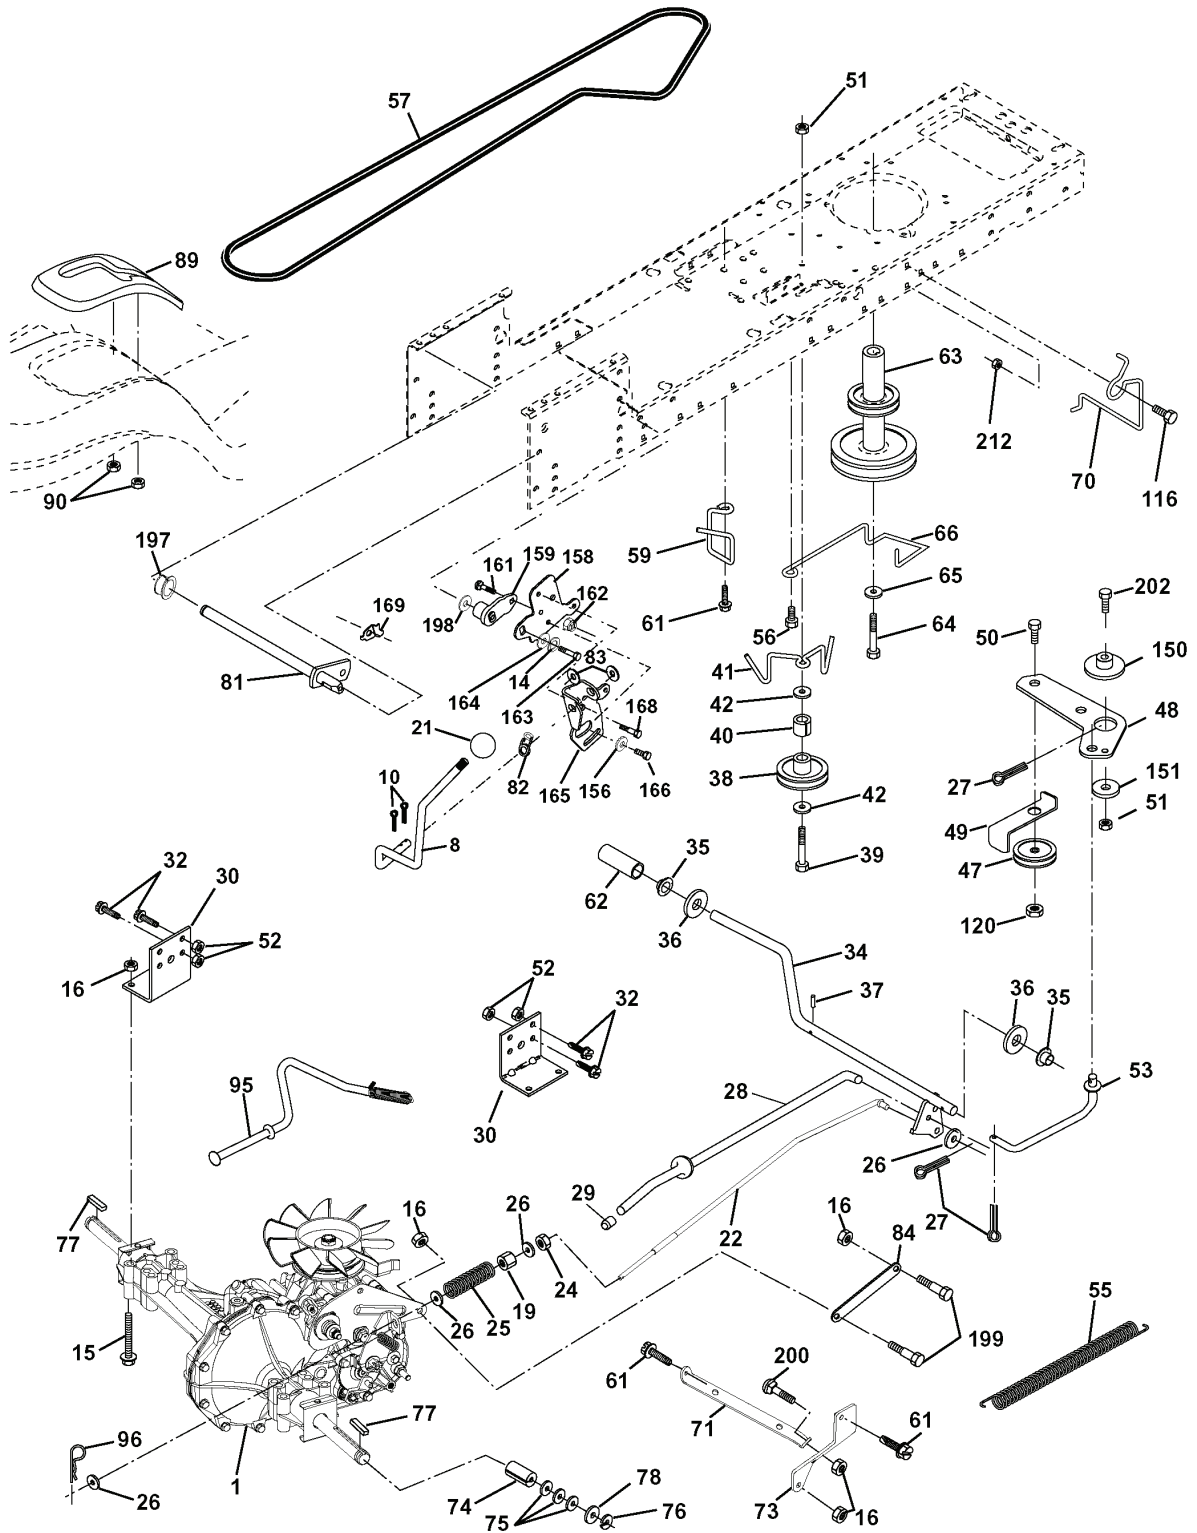

REPAIR PARTS

TRACTOR - MODEL NO. YTH130 (HEYTH130L), PRODUCT NO. 954 17 00-26
DRIVE

REF.	PART NO.	DESCRIPTION	REMARK	QTY.	KIT
8	532165866	ROD		1	
10	876020416	SPLIT PIN		1	
14	810040400	WASHER		1	
15	874490544	SCREW		1	
16	873800500	LOCK NUT		1	
19	873800600	NUT		1	
21	532121274	KNOB		1	
22	532169498	ROD		1	
24	873350600	NUT		1	
25	532106888	SPRING		1	
26	819131316	WASHER		1	
27	876020412	SPLIT PIN		1	
28	532175765	SHAFT		1	
29	532071673	COVER		1	
30	532169592	BRACKET		1	
32	874760512	BOLT		1	
34	532175578	SHAFT		1	
35	532120183	BEARING		1	
36	819211616	WASHER		1	
37	532124963	PIN RETAINING SCREW		1	
38	532165936	PULLEY		1	
39	874760648	BOLT		1	
40	532175461	SPACER		1	
41	532175556	BELT GUIDE		1	
42	819131312	WASHER		1	
47	532127783	PULLEY		1	
48	532154407	GUIDE		1	
49	532123205	BELT GUIDE		1	
50	874760624	BOLT		1	
51	873680600	NUT		1	
52	873680500	NUT		1	
53	532105710	LINK		1	
55	532105709	SPRING		1	
56	817060616	SCREW		1	
57	532140294	BELT		1	
59	532169691	BELT GUIDE		1	
61	817060612	SCREW		1	
62	532123533	PEDAL RUBBER		1	
63	532175410	PULLEY		1	
64	871170764	BOLT		1	
65	810040700	WASHER		1	
66	532154778	TENSIONER		1	
70	532134683	BELT GUIDE		1	
71	532169183	ROD		1	
73	532169182	BRACKET		1	
74	532137057	SPACER		1	
75	532121749	WASHER		1	
76	812000001	RETAINER RING		1	
77	532123583	KEY		1	
78	532121748	WASHER		1	
81	532165596	SHAFT		1	
82	532165711	SPRING		1	
83	819171216	WASHER		1	
84	532169594	LINK		1	
89	532164890	CONSOLE		1	
90	532124346	NUT		1	
95	532170201	CONTROL		1	
96	532124788	RETAINER RING		1	
116	872140608	BOLT		1	
120	873900600	NUT		1	
150	532175456	SPACER		1	
151	819133210	WASHER		1	
156	532166002	WASHER		1	
158	532165589	BRACKET		1	
159	532165494	LEVER		1	
161	872140406	BOLT		1	
162	873680400	NUT		1	
163	874780416	BOLT		1	
164	819091010	WASHER		1	
165	532165623	BRACKET		1	
166	532166880	SCREW		1	
168	532165492	BOLT		1	
169	532165580	RETAINER		1	
197	532169613	SLEEVE		1	
198	532169593	WASHER		1	
199	532169612	SCREW		1	
200	872140508	BOLT		1	
202	872110614	BOLT		1