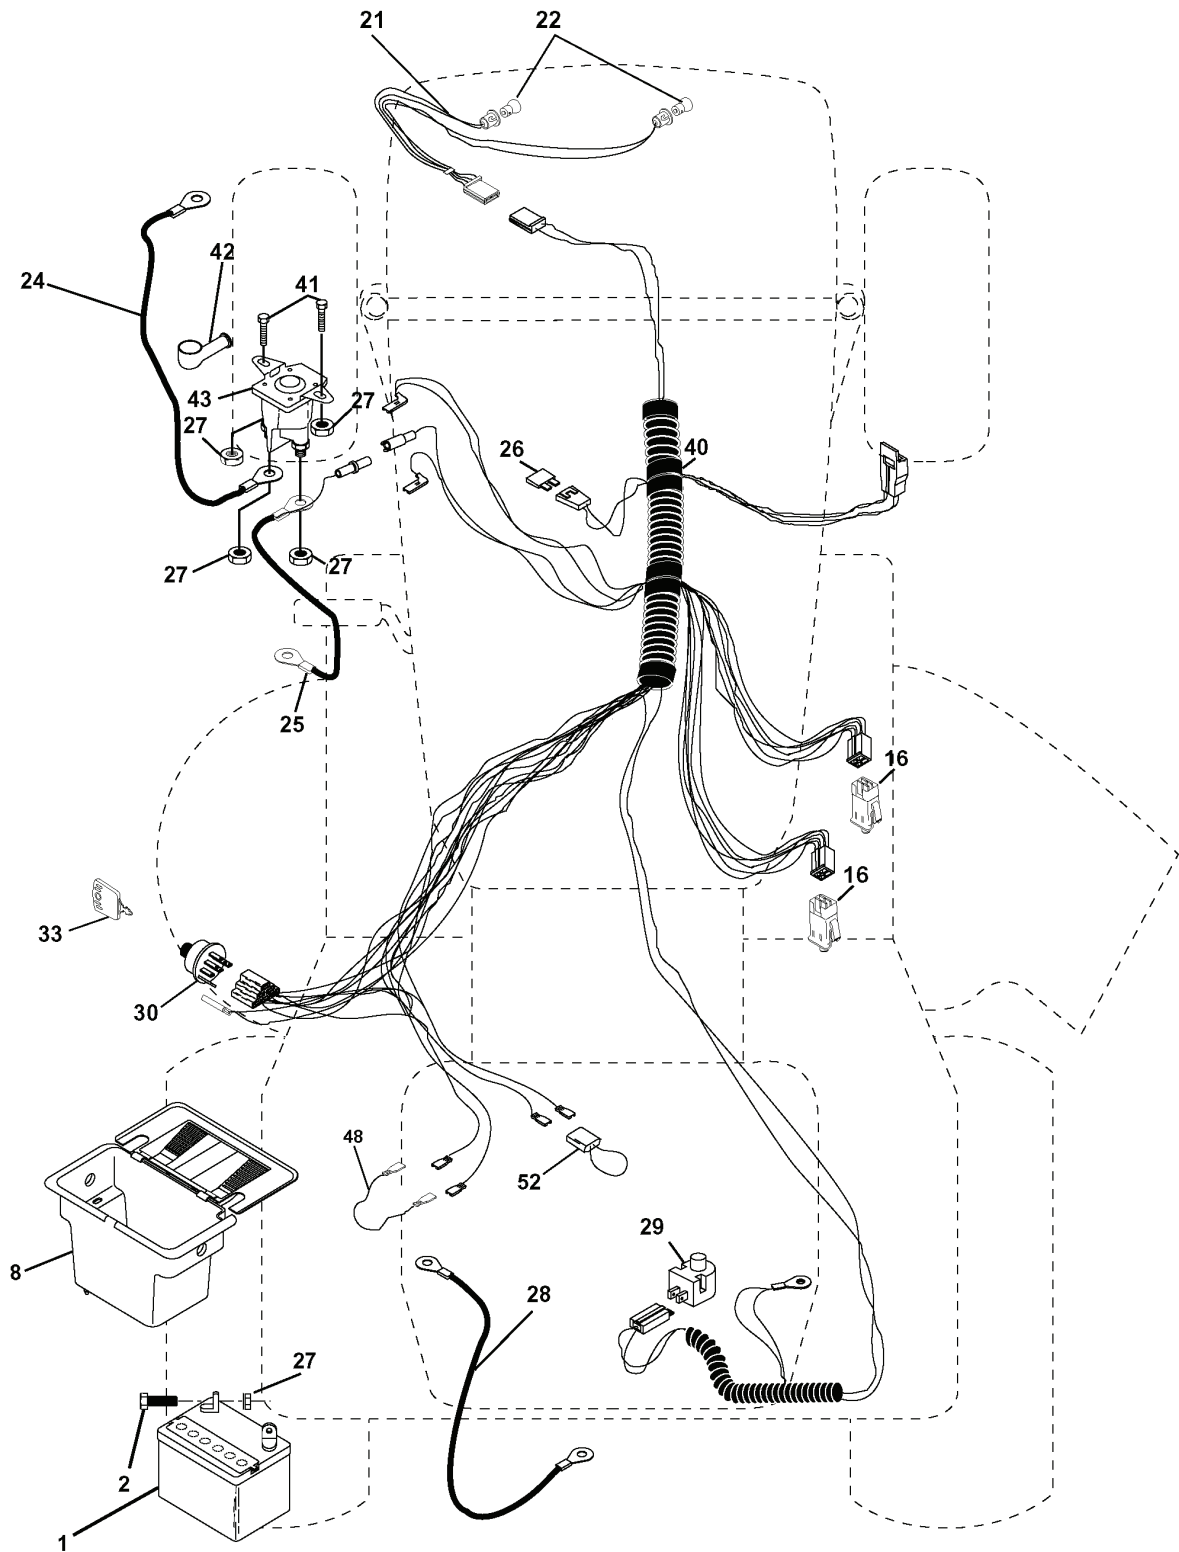

REPAIR PARTS

TRACTOR - MODEL NO. YTH130 (HEYTH130L), PRODUCT NO. 954 17 00-26
ELECTRICAL

REF.	PART NO.	DESCRIPTION	REMARK	QTY.	KIT
1	532144925	BATTERY		1	
2	874760412	BOLT		1	
8	532156417	BOX		1	
16	532153664	SWITCH		1	
21	532166181	CABLE ASSY		1	
22	532004152	BULB		1	
24	532004799	CABLE		1	
25	532146147	CABLE		1	
26	532175158	FUSE		1	
27	873510400	NUT		1	
28	532004207	CABLE		1	
29	532121305	SWITCH		1	
30	532175566	SWITCH		1	
33	532140401	KEY		1	
40	532178437	FAISCEAU*RPL.PAR 532179720		1	
41	871110408	BOLT		1	
42	532131563	COVER		1	
43	532175141	SOLENOID		1	
48	532140844	ADAPTER		1	
52	532141940	WIRE		1