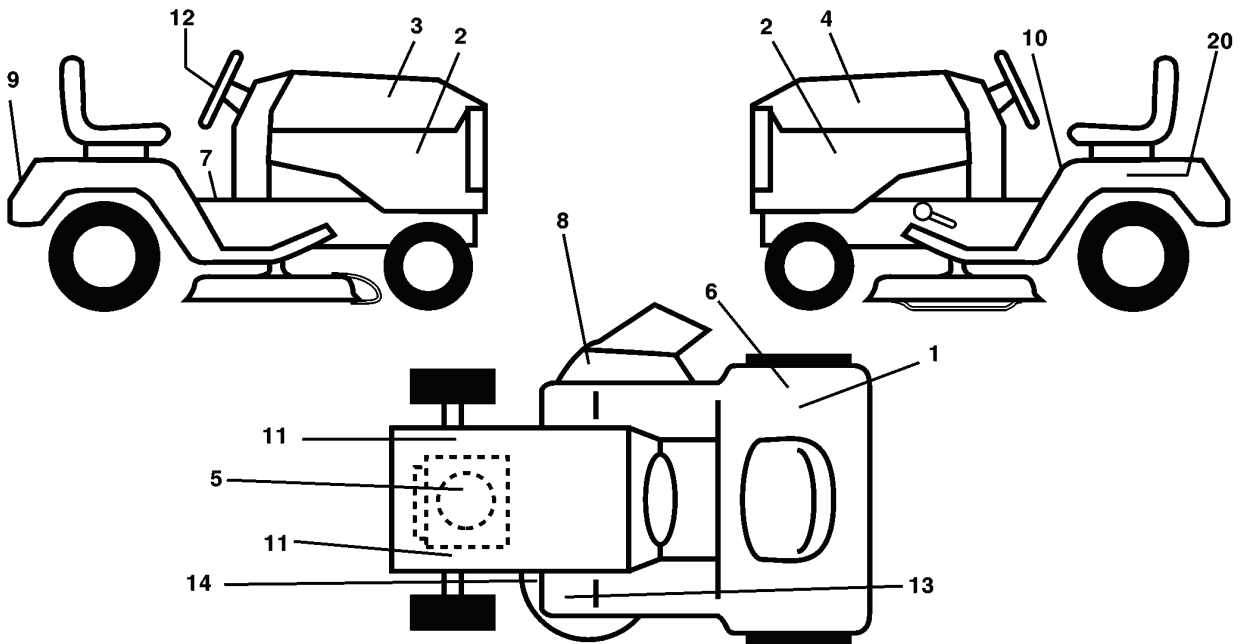

REPAIR PARTS

TRACTOR - MODEL NO. YTH130 (HEYTH130L), PRODUCT NO. 954 17 00-26
DECALS

REF.	PART NO.	DESCRIPTION	REMARK	QTY.	KIT
1	532126187	DECAL		1	
2	532159713	DECAL		1	
3	532151478	DECAL		1	
4	532151480	DECAL		1	
5	532170848	DECAL		1	
6	532145437	DECAL		1	
7	532140837	DECAL		1	
8	532145494	DECAL		1	
9	532150617	DECAL		1	
10	532145498	DECAL		1	
11	532159736	DECAL		1	
12	532170564	DECAL		1	
13	532159737	DECAL		1	
14	532160396	DECAL		1	
20	532145005	DECAL		1	
-	532162598	DECAL		1	
-	532169210	DECAL		1	
-	532171284	PLATE		1	
-	532171285	PLATE		1	
-	532138311	DECAL		1	
-	532176105	BED,RT YTH130		1	
-	532176106			1	
-	CE42	9540406-04 GRASS CATCHER 42 LT		1	
-	MK420	KIT.MULCHING 42" VENTED		1