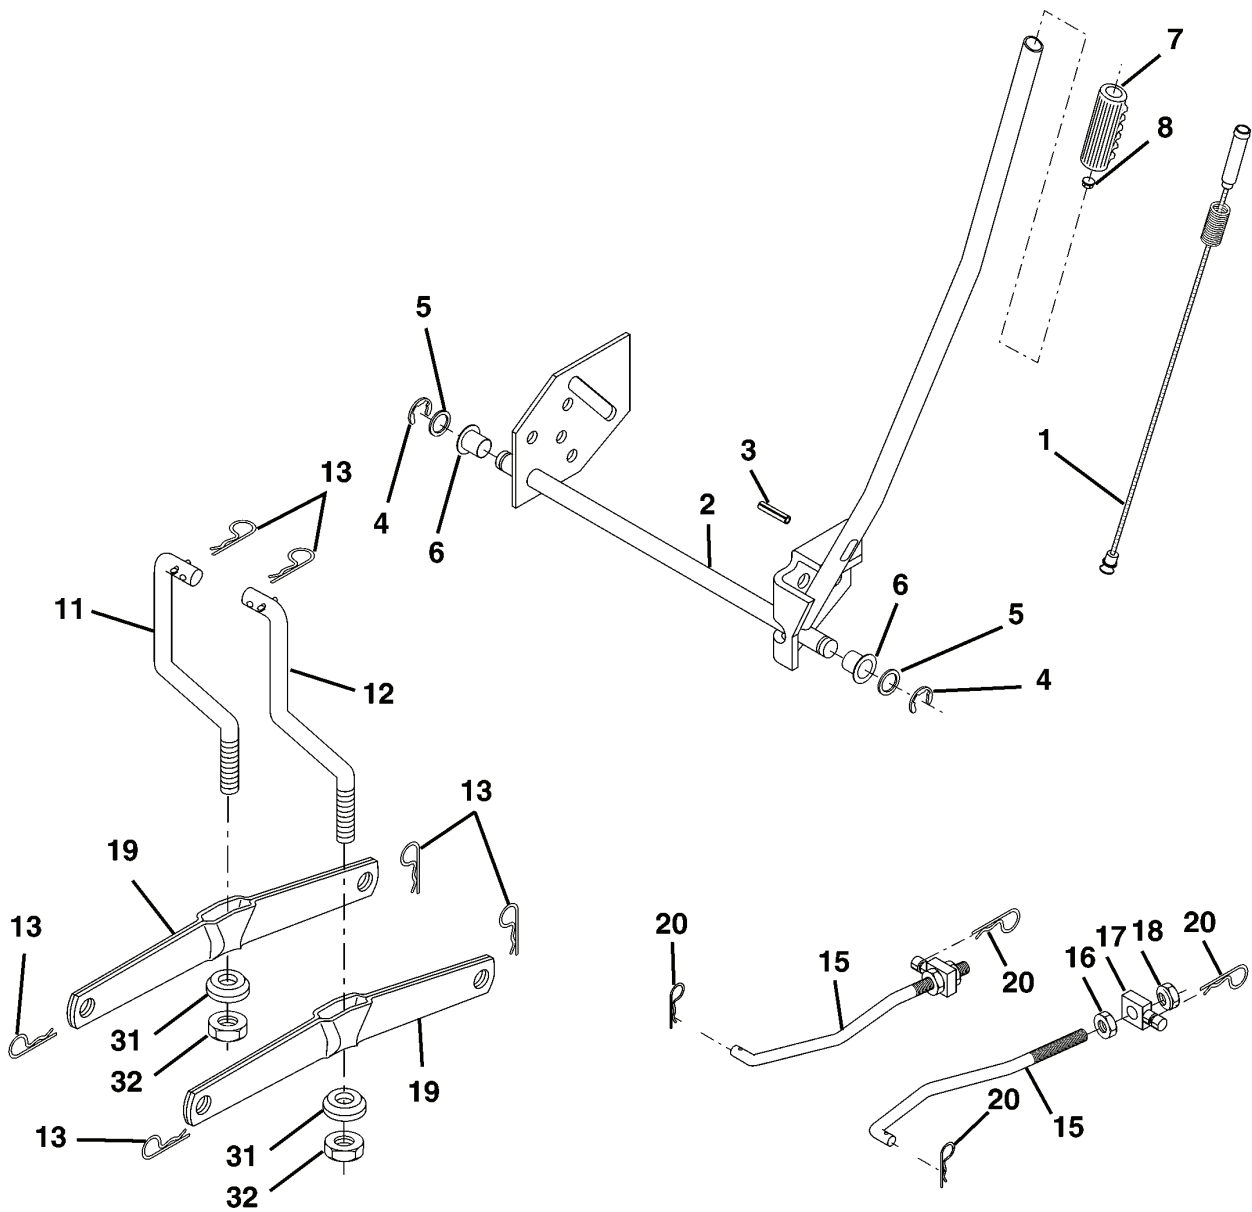

# REPAIR PARTS

TRACTOR - MODEL NO. YTH130 (HEYTH130L), PRODUCT NO. 954 17 00-26  
MOWER LIFT

---

REF.	PART NO.	DESCRIPTION	REMARK	QTY.	KIT
1	532159460	WIRE		1	
2	532159471	LEVER		1	
3	532105767	PIN RETAINING SCREW		1	
4	812000002	RETAINER RING		1	
5	819211621	WASHER		1	
6	532120183	BEARING		1	
7	532125631	HANDLE		1	
8	532124526	KNOB		1	
11	532139865	LINK		1	
12	532139866	LINK		1	
13	532124670	RETAINER RING		1	
15	532173288	LINK		1	
16	873350800	NUT		1	
17	532130171	BRACKET		1	
18	873800800	NUT		1	
19	532139868	LEVER		1	
20	532163552	CLIP		1	
31	532169865	BEARING		1	
32	873540600	NUT		1	

# REPAIR PARTS

TRACTOR - MODEL NO. YTH130 (HEYTH130L), PRODUCT NO. 954 17 00-26  
ELECTRICAL

---

REF.	PART NO.	DESCRIPTION	REMARK	QTY.	KIT
1	532144925	BATTERY		1	
2	874760412	BOLT		1	
8	532156417	BOX		1	
16	532153664	SWITCH		1	
21	532166181	CABLE ASSY		1	
22	532004152	BULB		1	
24	532004799	CABLE		1	
25	532146147	CABLE		1	
26	532175158	FUSE		1	
27	873510400	NUT		1	
28	532004207	CABLE		1	
29	532121305	SWITCH		1	
30	532175566	SWITCH		1	
33	532140401	KEY		1	
40	532178437	FAISCEAU*RPL.PAR 532179720		1	
41	871110408	BOLT		1	
42	532131563	COVER		1	
43	532175141	SOLENOID		1	
48	532140844	ADAPTER		1	
52	532141940	WIRE		1	

# REPAIR PARTS

TRACTOR - MODEL NO. YTH130 (HEYTH130L), PRODUCT NO. 954 17 00-26  
SEAT ASSEMBLY

---

REF.	PART NO.	DESCRIPTION	REMARK	QTY.	KIT
1	532140839	SEAT		1	
2	532140551	BRACKET		1	
3	871110616	SCREW		1	
4	819131610	WASHER		1	
5	532145006	CLIP		1	
6	873800600	NUT		1	
7	532124181	SPRING		1	
8	817000616	SCREW		1	
9	819131614	WASHER		1	
10	532174894	PAN		1	
11	532166369	WING NUT		1	
12	532121246	BRACKET		1	
13	532121248	BUSHING		1	
14	872050412	BOLT		1	
15	532134300	SPACER		1	
16	532121250	SPRING		1	
17	532123976	LOCKNUT		1	
21	532171852	BOLT		1	
22	873800500	LOCK NUT		1	
24	819171612	WASHER		1	
25	532127018	BOLT		1	