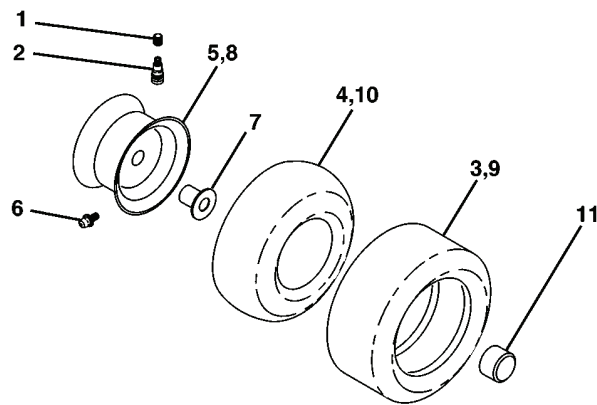

REPAIR PARTS

TRACTOR - MODEL NO. YTH130 (HEYTH130L), PRODUCT NO. 954 17 00-26

WHEELS & TIRES

REF.	PART NO.	DESCRIPTION	REMARK	QTY.	KIT
1	532059192	CAP VALVE		1	
2	532065139	NIPPLE		1	
3	532106222	TIRE		1	
4	532059904	HOSE		1	
5	532138336	RIM		1	
6	532124957	FITTING		1	
7	532124959	BEARING		1	
8	532138337	RIM.SPROCKET		1	
9	532122082	TIRE		1	
10	532124926	HOSE		1	
11	532175039	HUB CAP		1	
-	532144334	SEALING FOAM		1	
	PART NO.		REMARK		KIT