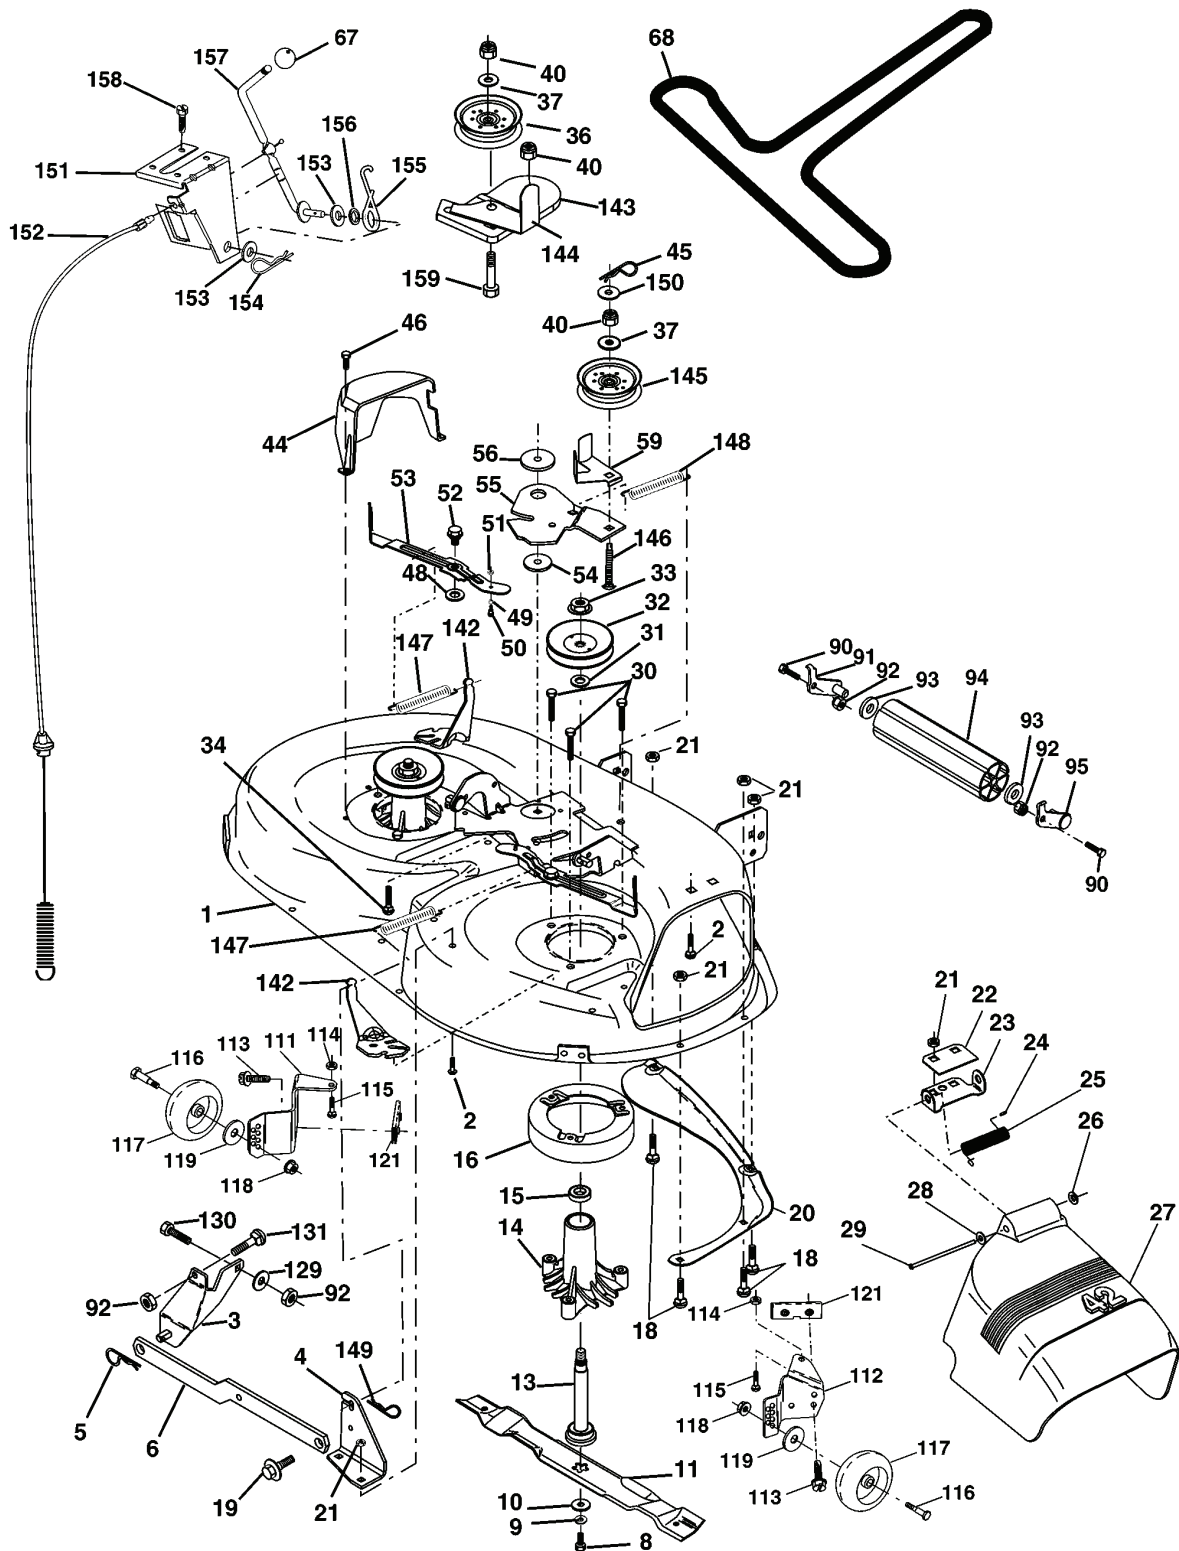

REPAIR PARTS

TRACTOR - MODEL NO. YTH130 (HEYTH130L), PRODUCT NO. 954 17 00-26
MOWER DECK

REF.	PART NO.	DESCRIPTION	REMARK	QTY.	KIT
1	532165892	HOUSING ASM MOWER 42"		1	
2	872140506	BOLT		1	
3	532138017	BRACKE		1	
4	532165460	BRACKET		1	
5	532124670	RETAINER RING		1	
6	532130832	LEVER		1	
8	532850857	BOLT		1	
9	810030600	WASHER		1	
10	532140296	WASHER		1	
11	532138498	BLADE		1	
13	532137645	SHAFT		1	
14	532174358	MANDREL		1	
15	532110485	BEARING		1	
16	532174493	STRIPPER. MANDREL.BLACK		1	
18	872140505	BOLT		1	
19	532132827	SPEC. BOLT		1	
20	532159770	RAIL		1	
21	873680500	NUT		1	
22	532134753	PLATE		1	
23	532131267	BRACKET		1	
24	532105304	HUB CAP		1	
25	532123713	SPRING		1	
26	532110452	NUT		1	
27	532171859	SHIELD DEFL. ECTOR		1	
28	819111016	WASHER		1	
29	532131491	SHAFT		1	
30	532157722	SCREW		1	
31	532129963	WASHER		1	
32	532153535	PULLEY		1	
33	532137266	NUT		1	
34	872110614	BOLT		1	
36	532131494	PULLEY		1	
37	819131316	WASHER		1	
40	873680600	NUT		1	
44	532140088	GUARD		1	
45	532124788	RETAINER RING		1	
46	532137729	SCREW		1	
48	532133944	WASHER		1	
49	532174284	ROLLER		1	
50	532131340	BOLT		1	
51	532069180	NUT		1	
52	532139888	BOLT		1	
53	532131845	BRAKE		1	
54	532133943	WASHER		1	
55	532155046	LEVER		1	
56	532165723	SPACER		1	
59	532141043	GUARD		1	
67	532106932	KNOB		1	
68	532144959	BELT		1	
90	817490612	SCREW		1	
91	532175747	BRACKET		1	
92	873800600	NUT		1	
93	819171416	WASHER		1	
94	532132264	ROLLER		1	
95	532175746	BRACKET		1	
111	532155197	BRACKET		1	
112	532155198	BRACKET		1	
113	817060514	BOLT		1	
114	873510500	NUT		1	
115	872110504	BOLT		1	
116	532124842	BOLT		1	
117	532165746	WHEEL		1	
118	873930600	NUT		1	
119	819121414	WASHER		1	
121	532143723	BRACKET		1	
129	819131312	WASHER		1	
130	874780616	BOLT		1	
131	872140608	BOLT		1	
142	532165890	BRACKET		1	
143	532157109	BRACKET		1	
144	532158634	BELT GUIDE		1	
145	532165888	PULLEY		1	
146	532171977	SHAFT		1	
147	532131335	SPRING		1	
148	532169022	SPRING		1	
149	532165898	SPRING		1	
150	819091216	WASHER		1	
151	532169670	BRACKET		1