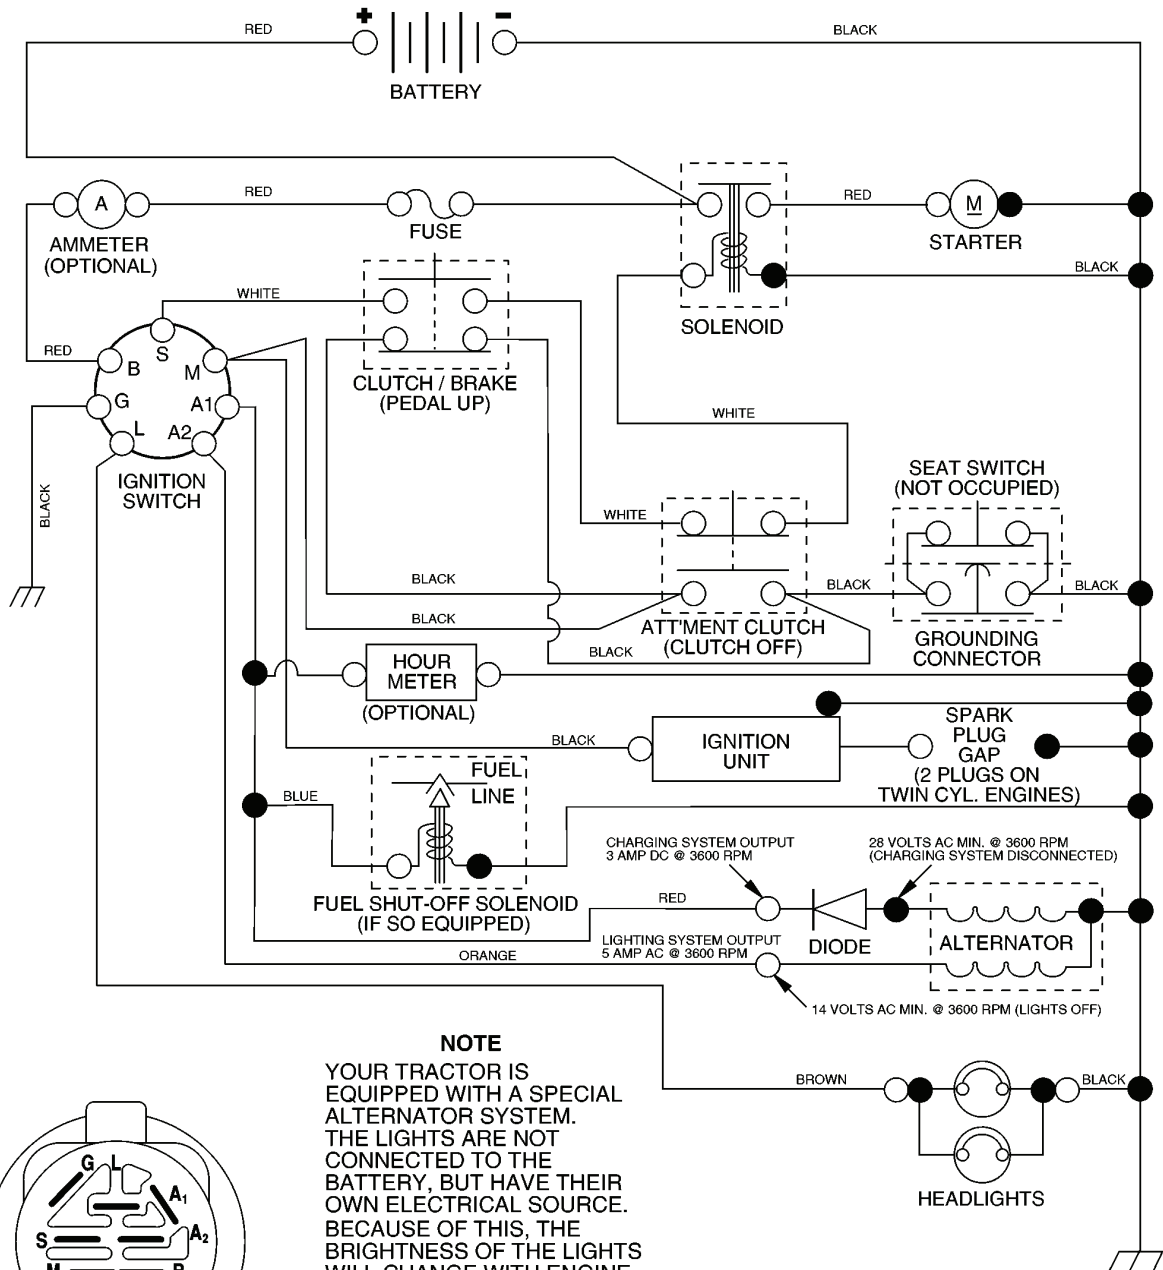

TRACTOR - MODEL NO. YTH130 (HEYTH130L), PRODUCT NO. 954 17 00-26 SCHEMATIC

NOTE

YOUR TRACTOR IS EQUIPPED WITH A SPECIAL ALTERNATOR SYSTEM. THE LIGHTS ARE NOT CONNECTED TO THE BATTERY, BUT HAVE THEIR OWN ELECTRICAL SOURCE. BECAUSE OF THIS, THE BRIGHTNESS OF THE LIGHTS WILL CHANGE WITH ENGINE SPEED. AT IDLE THE LIGHTS WILL DIM. AS THE ENGINE IS SPEEDED UP, THE LIGHTS WILL BECOME THEIR BRIGHTEST.