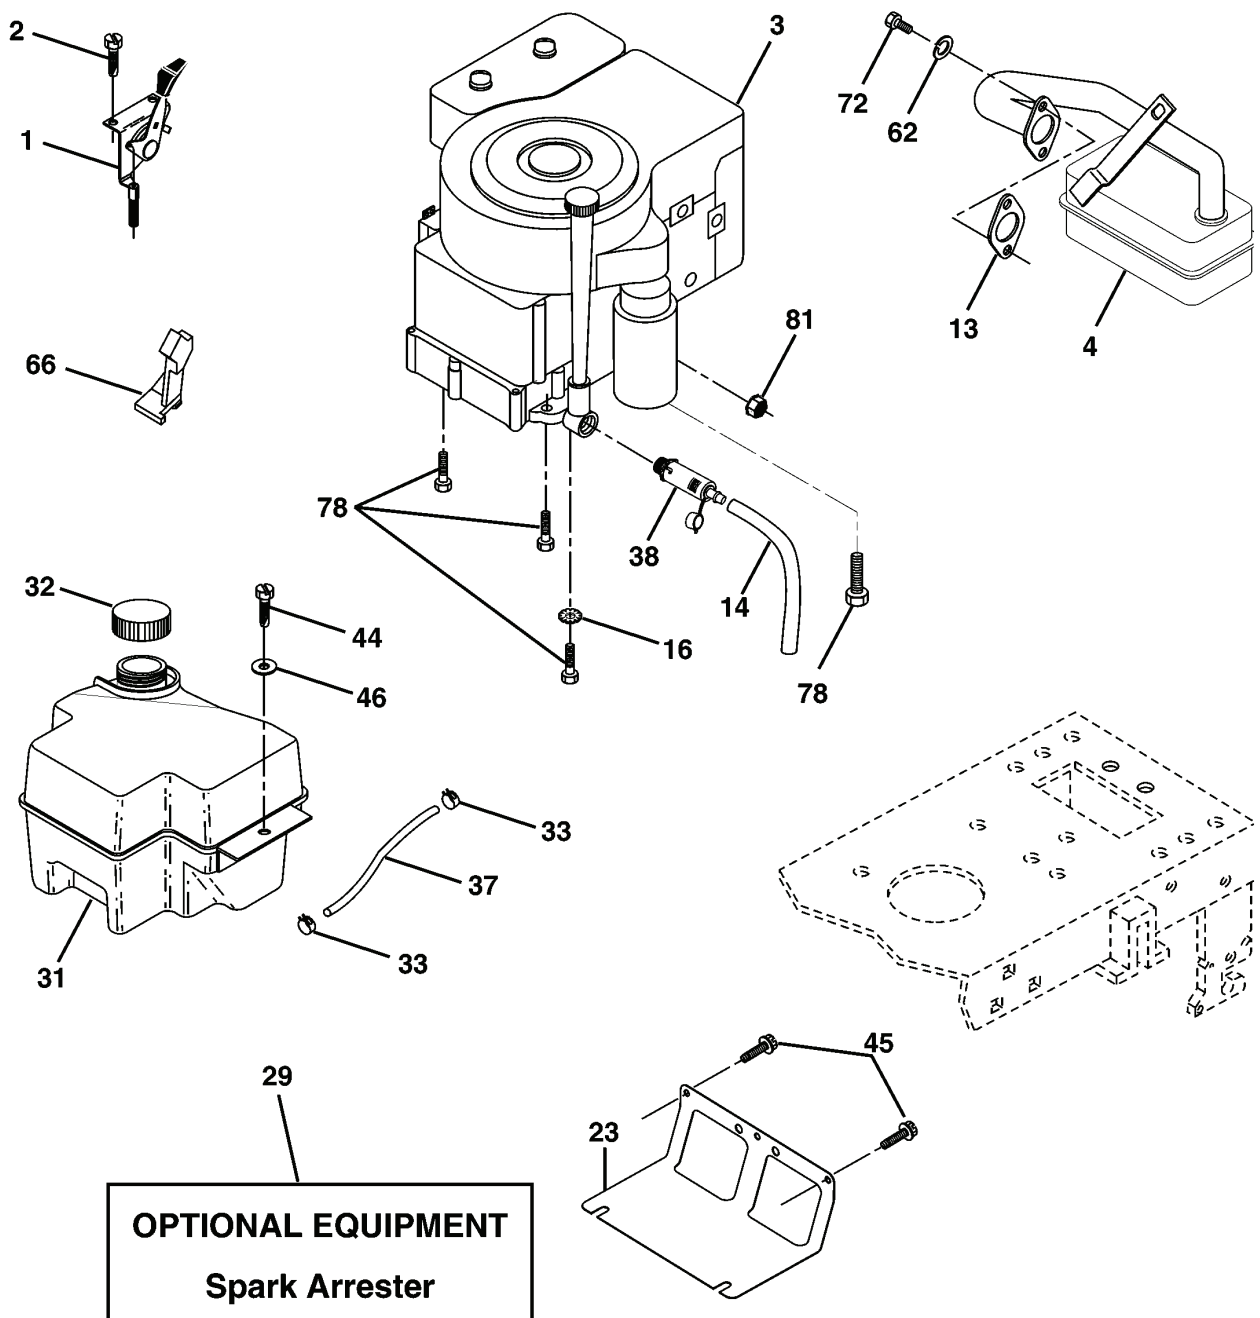

REPAIR PARTS

TRACTOR - MODEL NO. YTH130 (HEYTH130L), PRODUCT NO. 954 17 00-26
ENGINE

REF.	PART NO.	DESCRIPTION	REMARK	QTY.	KIT
1	532170865	CONTROL THROTTLE		1	
2	817720410	SCREW		1	
4	532137348	MUFFLER, CPL.		1	
13	532165291	GASKET		1	
14	532148456	TUBE		1	
16	811050600	WASHER		1	
23	532169837	HEAT SHIELD		1	
29	532137180	SPARK ARRESTER KIT		1	
31	532174642	FUEL TANK		1	
32	532140527	FUEL CAP		1	
33	532123487	HOSE CLAMP		1	
37	532137040	HOSE		1	
38	532148315	PLUG		1	
44	817670412	SCREW		1	
45	817000612	SCREW		1	
46	819091416	WASHER		1	
62	810040500	WASHER		1	
66	532127951	MOVEMENT LIMITER		1	
72	871070512	BOLT		1	
78	817060620	SCREW		1	
81	873510400	NUT		1