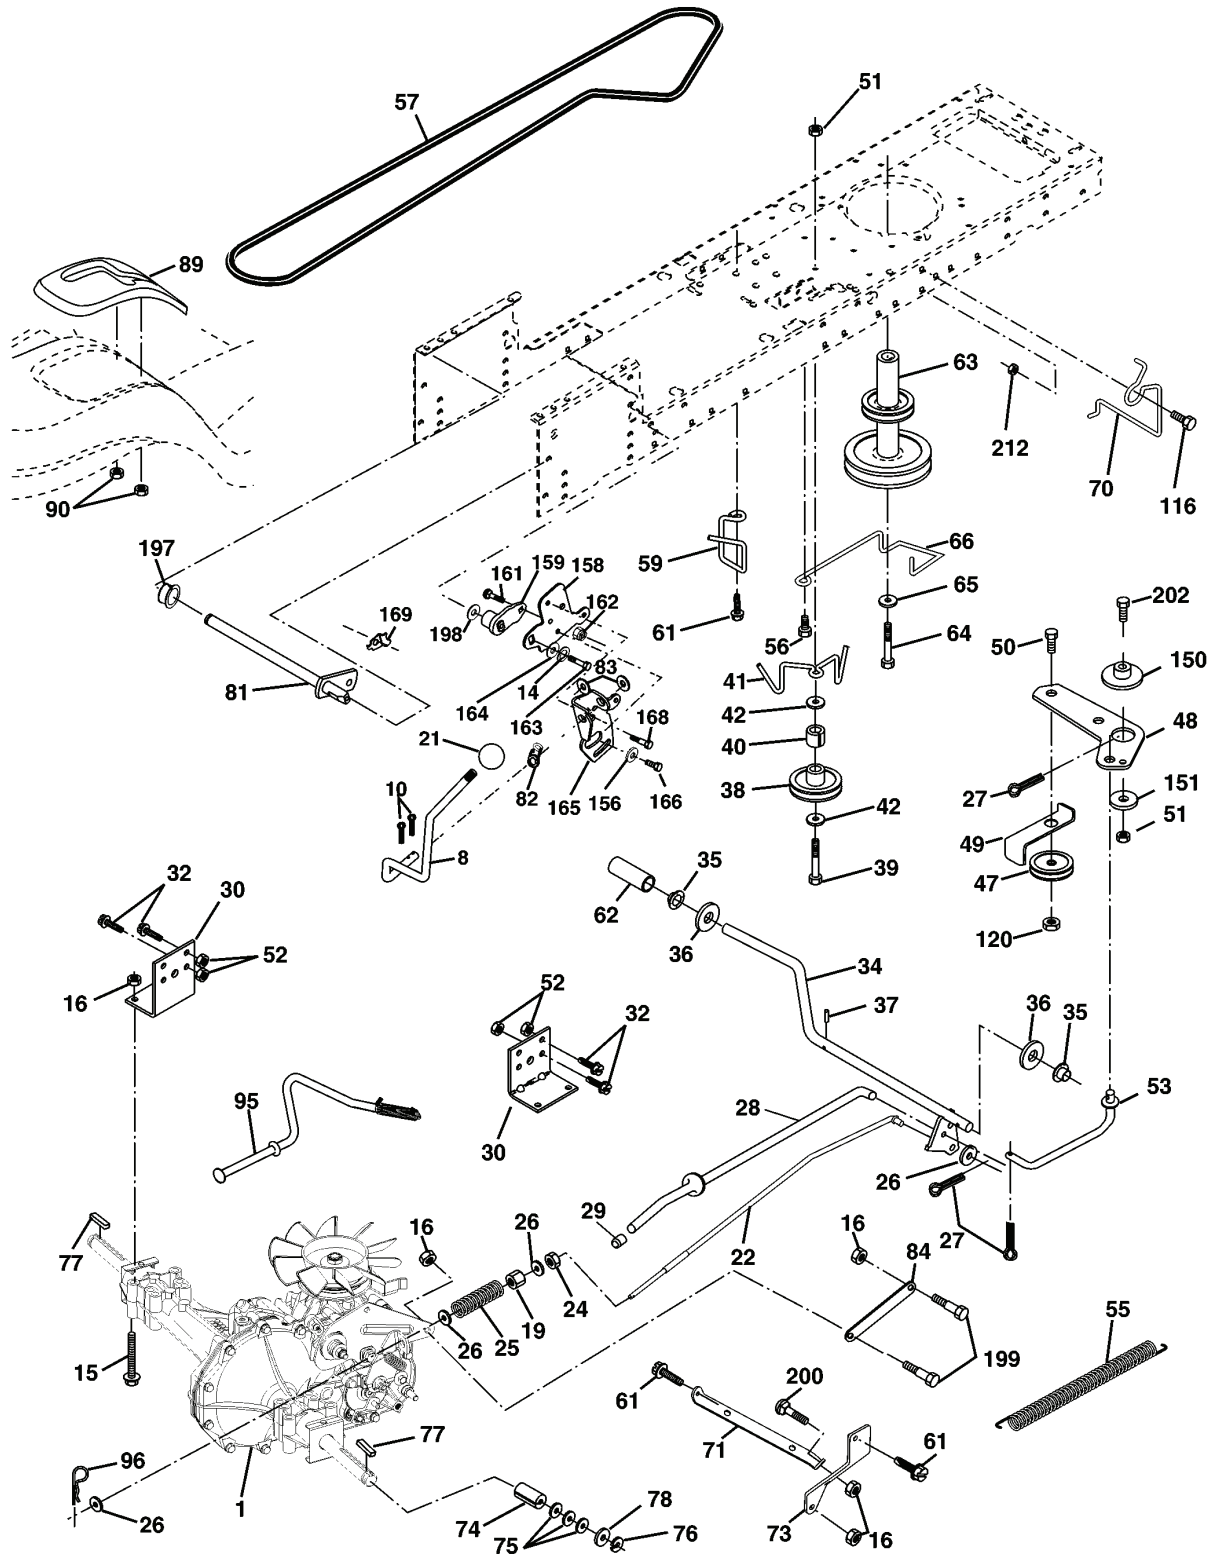

REPAIR PARTS

TRACTOR - MODEL NO. YTH130 (HEYTH130L), PRODUCT NO. 954 17 00-26
DRIVE

REF.	PART NO.	DESCRIPTION	REMARK	QTY.	KIT
8	532165866	ROD		1	
10	876020416	SPLIT PIN		1	
14	810040400	WASHER		1	
15	874490544	SCREW		1	
16	873800500	LOCK NUT		1	
19	873800600	NUT		1	
21	532121274	KNOB		1	
22	532169498	ROD		1	
24	873350600	NUT		1	
25	532106888	SPRING		1	
26	819131316	WASHER		1	
27	876020412	SPLIT PIN		1	
28	532175765	SHAFT		1	
29	532071673	COVER		1	
30	532169592	BRACKET		1	
32	874760512	BOLT		1	
34	532175578	SHAFT		1	
35	532120183	BEARING		1	
36	819211616	WASHER		1	
37	532124963	PIN RETAINING SCREW		1	
38	532165936	PULLEY		1	
39	874760648	BOLT		1	
40	532175461	SPACER		1	
41	532175556	BELT GUIDE		1	
42	819131312	WASHER		1	
47	532127783	PULLEY		1	
48	532154407	GUIDE		1	
49	532123205	BELT GUIDE		1	
50	874760624	BOLT		1	
51	873680600	NUT		1	
52	873680500	NUT		1	
53	532105710	LINK		1	
55	532105709	SPRING		1	
56	817060616	SCREW		1	
57	532140294	BELT		1	
59	532169691	BELT GUIDE		1	
61	817060612	SCREW		1	
62	532123533	PEDAL RUBBER		1	
63	532175410	PULLEY		1	
64	871170764	BOLT		1	
65	810040700	WASHER		1	
66	532154778	TENSIONER		1	
70	532134683	BELT GUIDE		1	
71	532169183	ROD		1	
73	532169182	BRACKET		1	
74	532137057	SPACER		1	
75	532121749	WASHER		1	
76	812000001	RETAINER RING		1	
77	532123583	KEY		1	
78	532121748	WASHER		1	
81	532165596	SHAFT		1	
82	532165711	SPRING		1	
83	819171216	WASHER		1	
84	532169594	LINK		1	
89	532164890	CONSOLE		1	
90	532124346	NUT		1	
95	532170201	CONTROL		1	
96	532124788	RETAINER RING		1	
116	872140608	BOLT		1	
120	873900600	NUT		1	
150	532175456	SPACER		1	
151	819133210	WASHER		1	
156	532166002	WASHER		1	
158	532165589	BRACKET		1	
159	532165494	LEVER		1	
161	872140406	BOLT		1	
162	873680400	NUT		1	
163	874780416	BOLT		1	
164	819091010	WASHER		1	
165	532165623	BRACKET		1	
166	532166880	SCREW		1	
168	532165492	BOLT		1	
169	532165580	RETAINER		1	
197	532169613	SLEEVE		1	
198	532169593	WASHER		1	
199	532169612	SCREW		1	
200	872140508	BOLT		1	
202	872110614	BOLT		1