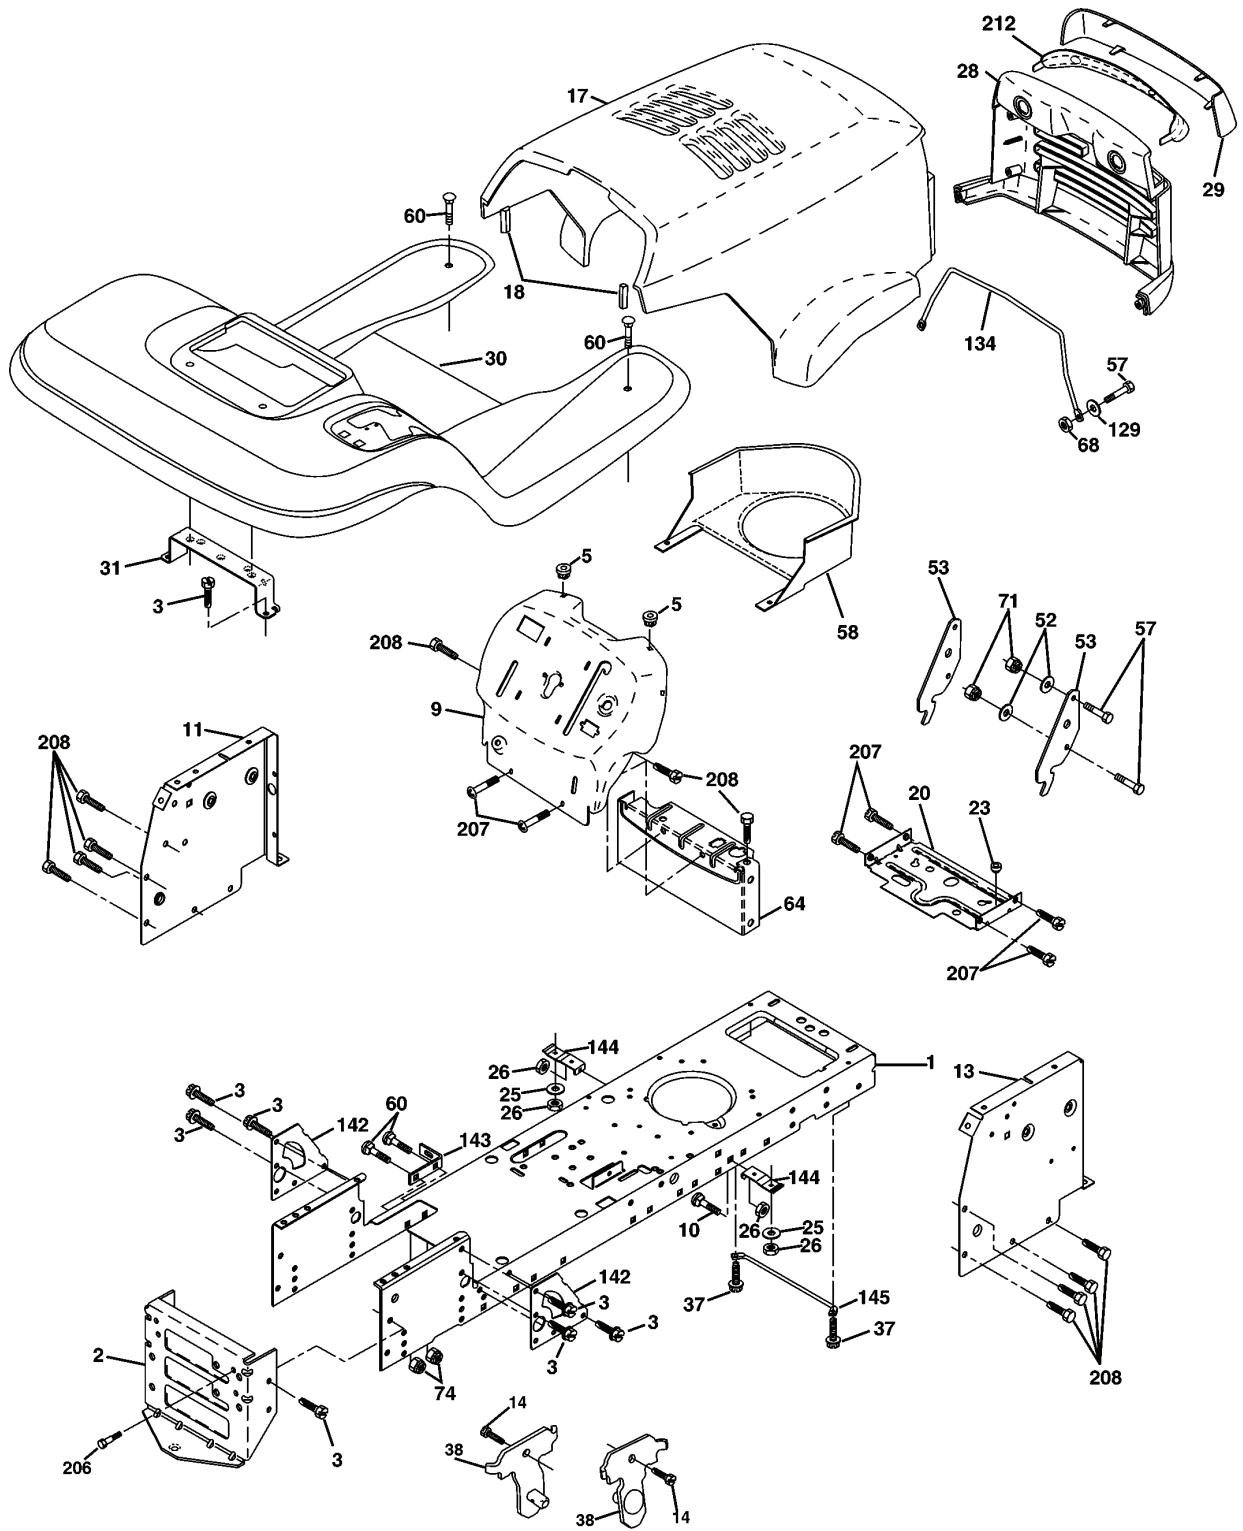

# REPAIR PARTS

TRACTOR - MODEL NO. YTH130 (HEYTH130L), PRODUCT NO. 954 17 00-26  
ENGINE

---

REF.	PART NO.	DESCRIPTION	REMARK	QTY.	KIT
1	532170865	CONTROL THROTTLE		1	
2	817720410	SCREW		1	
4	532137348	MUFFLER, CPL.		1	
13	532165291	GASKET		1	
14	532148456	TUBE		1	
16	811050600	WASHER		1	
23	532169837	HEAT SHIELD		1	
29	532137180	SPARK ARRESTER KIT		1	
31	532174642	FUEL TANK		1	
32	532140527	FUEL CAP		1	
33	532123487	HOSE CLAMP		1	
37	532137040	HOSE		1	
38	532148315	PLUG		1	
44	817670412	SCREW		1	
45	817000612	SCREW		1	
46	819091416	WASHER		1	
62	810040500	WASHER		1	
66	532127951	MOVEMENT LIMITER		1	
72	871070512	BOLT		1	
78	817060620	SCREW		1	
81	873510400	NUT		1	

# REPAIR PARTS

TRACTOR - MODEL NO. YTH130 (HEYTH130L), PRODUCT NO. 954 17 00-26  
CHASSIS AND ENCLOSURES

REF.	PART NO.	DESCRIPTION	REMARK	QTY.	KIT
1	532174619	FRAME		1	
2	532176554	PLATE		1	
3	817060612	SCREW		1	
5	532155272	DAMPER		1	
9	532168336	TABLEAU*RPL.PAR 168336X011		1	
10	872140608	BOLT		1	
11	532155927	PLATE		1	
14	817490608	SCREW		1	
13	532172107	PANEL		1	
17	532165378	HOOD		1	
18	532126938	DAMPER		1	
20	532156437	PLATE		1	
23	532124028	BUSHING		1	
25	819131312	WASHER		1	
26	873800600	NUT		1	
28	532165379	GRILL		1	
29	532165380	LENS		1	
30	532164918	HOOD		1	
31	532139976	BRACKET		1	
37	817490508	SCREW		1	
38	532175710	BRACKET		1	
52	819091416	WASHER		1	
53	532150067	BRACKET		1	
57	874780412	BOLT		1	
58	532150127	AIR CONDUCTOR		1	
60	872140606	BOLT		1	
64	532154798	PANEL		1	
68	873510400	NUT		1	
71	873680400	NUT		1	
74	873680600	NUT		1	
129	819091016	WASHER		1	
134	532160219	ROD		1	
142	532165867	PLATE		1	
143	532154966	BRACKET		1	
144	532175582	BRACKET		1	
145	532156524	SHAFT		1	
206	532170165	BOLT		1	
207	817670508	SCREW		1	
208	817670608	SCREW		1	
212	532156195	INSERT		1	
-	532005479	PLUG		1	