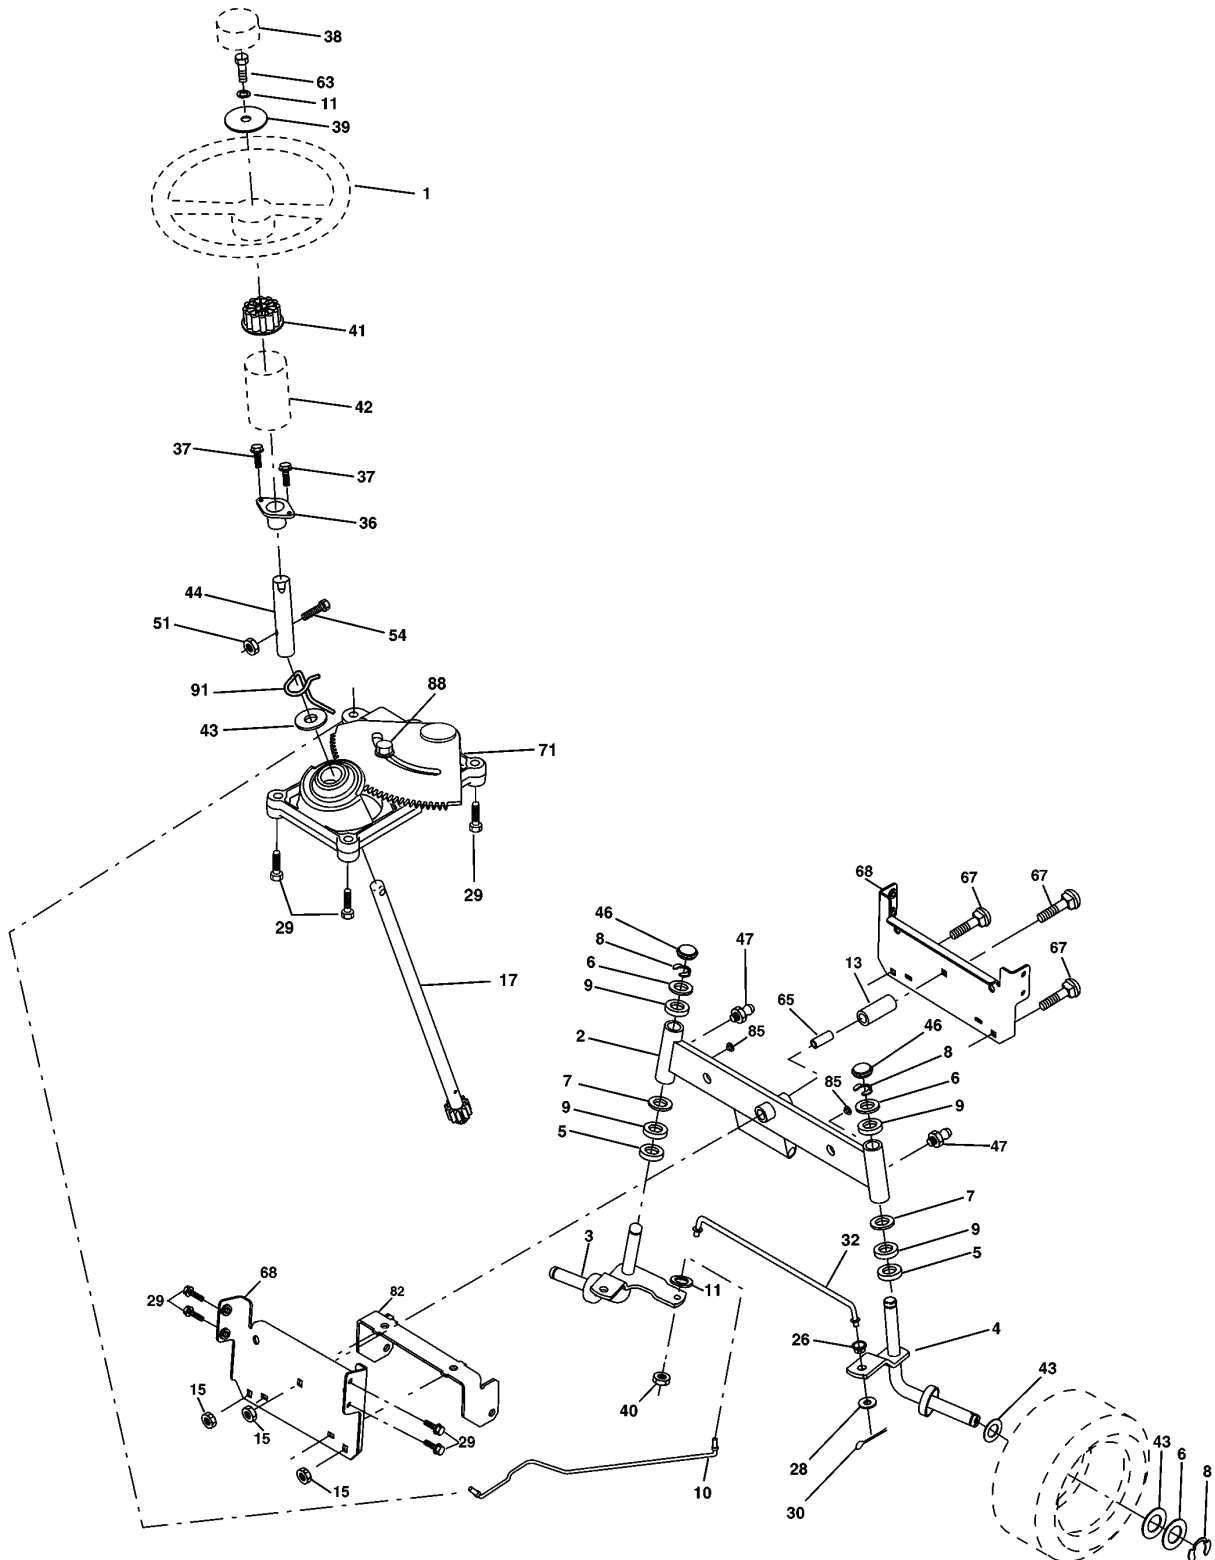

REPAIR PARTS

TRACTOR - MODEL NO. YTH130 (HEYTH130L), PRODUCT NO. 954 17 00-26
STEERING ASSEMBLY

REF.	PART NO.	DESCRIPTION	REMARK	QTY.	KIT
1	532166627	STEERING WHEEL		1	
2	532154427	SHAFT		1	
3	532169840	SPINDLE		1	
4	532169839	SPINDLE		1	
5	532124931	WASHER		1	
6	532121748	WASHER		1	
7	819272016	WASHER		1	
8	812000029	RETAINER RING		1	
9	532124937	BEARING COL. STRG.		1	
10	532175121	ROD		1	
11	810040600	WASHER		1	
13	532136518	PIPE		1	
15	532145212	NUT		1	
17	532177876	SHAFT		1	
26	532126847	BUSHING		1	
28	819131416	WASHER		1	
29	817060612	SCREW		1	
30	876020412	SPLIT PIN		1	
32	532130465	ROD		1	
36	532155099	BUSHING		1	
37	532152927	SCREW		1	
38	532166626	INSERT		1	
39	819132411	WASHER		1	
41	532159945	ADAPTER		1	
42	532169634	SLEEVE		1	
43	532121749	WASHER		1	
44	532153720	STEERING PINION		1	
46	532121232	HUB CAP		1	
47	532124836	NIPPLE		1	
51	873800500	LOCK NUT		1	
54	874780520	BOLT		1	
63	874780616	BOLT		1	
65	532160367	SPACER		1	
67	872140618	BOLT		1	
68	532169827	SHAFT		1	
71	532175146	STEERING GEAR		1	
82	532169835	BRACKET		1	
85	532133835	XMAS TREE FASTNER		1	
88	532175118	BOLT		1	
91	532175553	SPRING		1