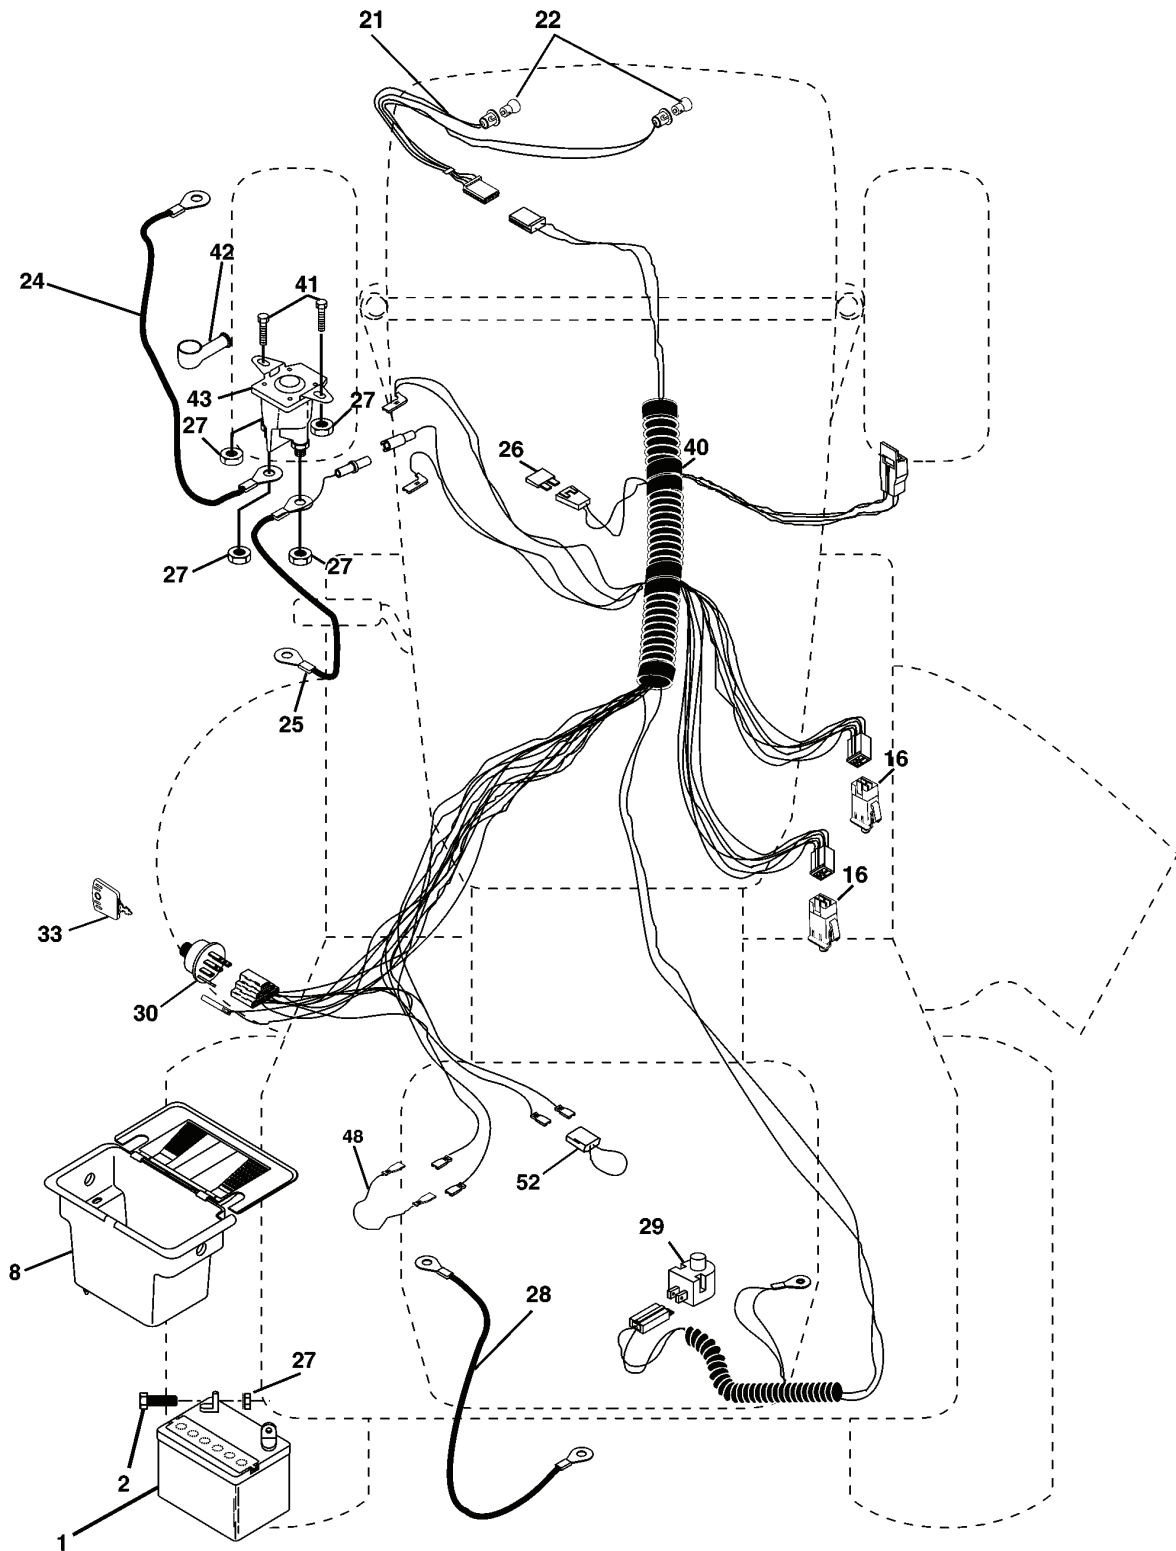

# REPAIR PARTS

TRACTOR - MODEL NO. YTH130 (HEYTH130L), PRODUCT NO. 954 17 00-26  
MOWER LIFT

---

REF.	PART NO.	DESCRIPTION	REMARK	QTY.	KIT
1	532159460	WIRE		1	
2	532159471	LEVER		1	
3	532105767	PIN RETAINING SCREW		1	
4	812000002	RETAINER RING		1	
5	819211621	WASHER		1	
6	532120183	BEARING		1	
7	532125631	HANDLE		1	
8	532124526	KNOB		1	
11	532139865	LINK		1	
12	532139866	LINK		1	
13	532124670	RETAINER RING		1	
15	532173288	LINK		1	
16	873350800	NUT		1	
17	532130171	BRACKET		1	
18	873800800	NUT		1	
19	532139868	LEVER		1	
20	532163552	CLIP		1	
31	532169865	BEARING		1	
32	873540600	NUT		1	

# REPAIR PARTS

TRACTOR - MODEL NO. YTH130 (HEYTH130L), PRODUCT NO. 954 17 00-26  
ELECTRICAL

---

REF.	PART NO.	DESCRIPTION	REMARK	QTY.	KIT
1	532144925	BATTERY		1	
2	874760412	BOLT		1	
8	532156417	BOX		1	
16	532153664	SWITCH		1	
21	532166181	CABLE ASSY		1	
22	532004152	BULB		1	
24	532004799	CABLE		1	
25	532146147	CABLE		1	
26	532175158	FUSE		1	
27	873510400	NUT		1	
28	532004207	CABLE		1	
29	532121305	SWITCH		1	
30	532175566	SWITCH		1	
33	532140401	KEY		1	
40	532178437	FAISCEAU*RPL.PAR 532179720		1	
41	871110408	BOLT		1	
42	532131563	COVER		1	
43	532175141	SOLENOID		1	
48	532140844	ADAPTER		1	
52	532141940	WIRE		1	