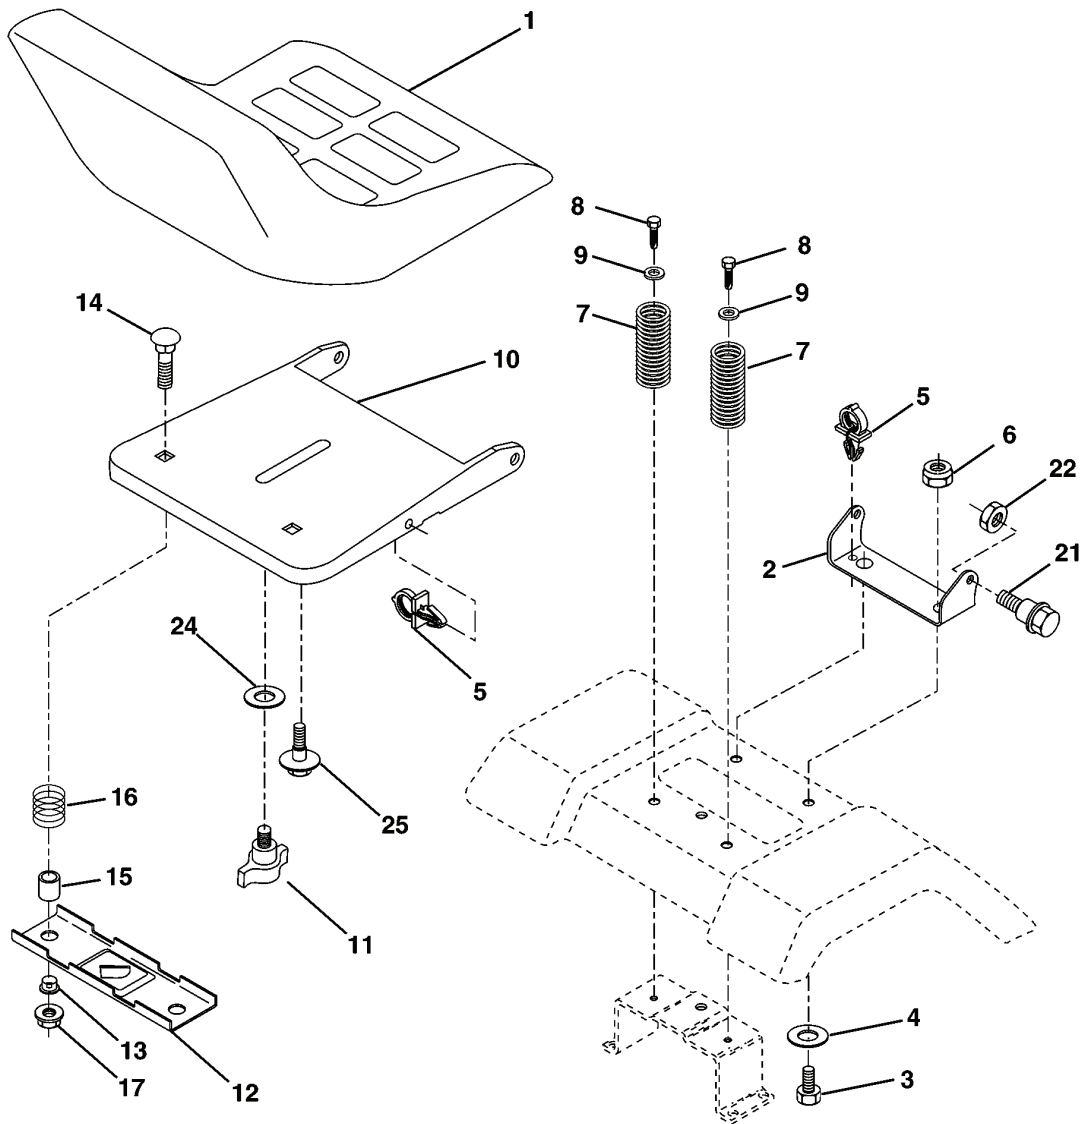

REPAIR PARTS

TRACTOR - MODEL NO. YTH130 (HEYTH130L), PRODUCT NO. 954 17 00-26
SEAT ASSEMBLY

REF.	PART NO.	DESCRIPTION	REMARK	QTY.	KIT
1	532140839	SEAT		1	
2	532140551	BRACKET		1	
3	871110616	SCREW		1	
4	819131610	WASHER		1	
5	532145006	CLIP		1	
6	873800600	NUT		1	
7	532124181	SPRING		1	
8	817000616	SCREW		1	
9	819131614	WASHER		1	
10	532174894	PAN		1	
11	532166369	WING NUT		1	
12	532121246	BRACKET		1	
13	532121248	BUSHING		1	
14	872050412	BOLT		1	
15	532134300	SPACER		1	
16	532121250	SPRING		1	
17	532123976	LOCKNUT		1	
21	532171852	BOLT		1	
22	873800500	LOCK NUT		1	
24	819171612	WASHER		1	
25	532127018	BOLT		1