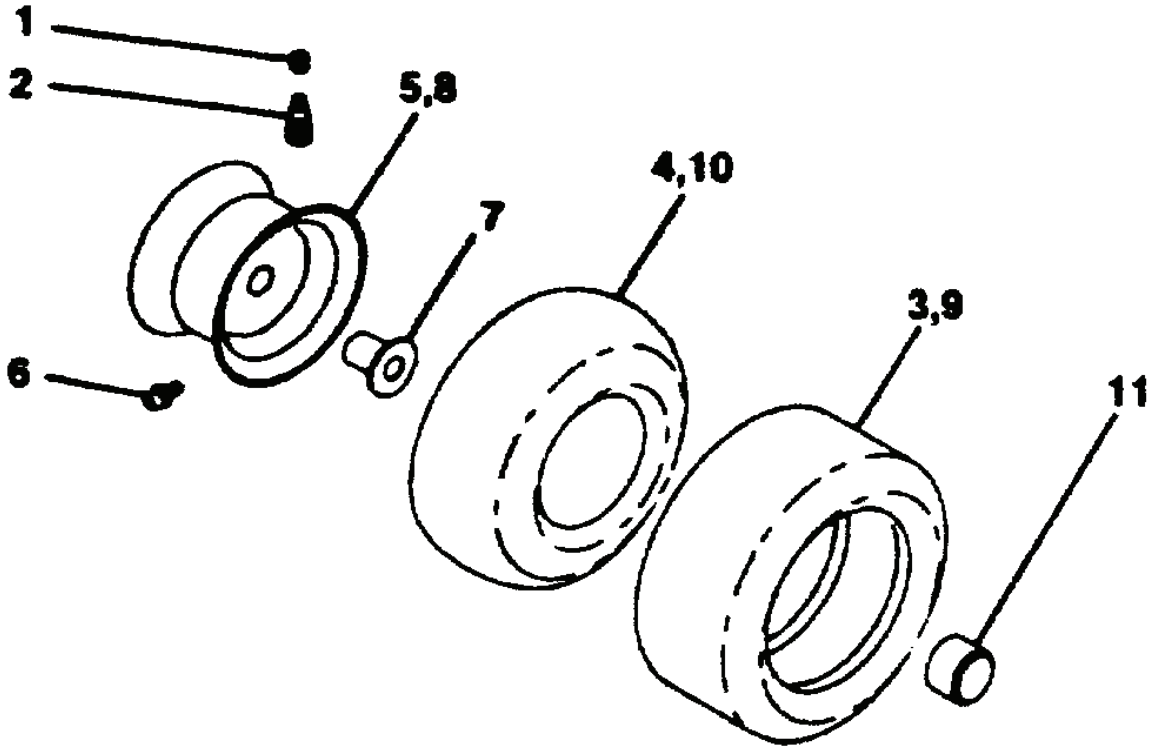

REF.	PART NO.	DESCRIPTION	REMARK	QTY.	KIT
102	532141322	WASHER		1	
103	873940800	NUT		1	
104	532140156	LEVER		1	
105	871070516	SCREW		1	
106	874780520	BOLT		1	
114	734116301	WASHER		1	

REF.	PART NO.	DESCRIPTION	REMARK	QTY.	KIT
1	532124415	STEERING WHEEL		1	
2	532142033	AXLE		1	
3	532135227	SPINDLE		1	
4	532135228	SPINDLE		1	
5	532124931	WASHER		1	
6	532121748	WASHER		1	
7	819272016	WASHER		1	
8	812000029	RETAINER RING		1	
9	532124937	BEARING COL. STRG.		1	
10	532130468	LINK		1	
11	810040600	WASHER		1	
12	873610600	NUT		1	
13	532110438	SPACER		1	
14	874011056	BOLT		1	
15	873901000	NUT		1	
16	532132624	PIN RETAINING SCREW		1	
17	532140176	SHAFT		1	
18	532057079	WASHER		1	
19	532124035	BRACKET		1	
20	532126684	SHIM		1	
22	871100410	SCREW		1	
21	810040400	WASHER		1	
23	532127501	SHAFT		1	
24	532109816	BUSHING		1	
25	532124036	BRACKET		1	
27	532136874	ECCENTRIC DISC		1	
29	817490612	SCREW		1	
32	532130467	ROD		1	
33	819111216	WASHER		1	
34	810040500	WASHER		1	
35	873610500	NUT		1	
36	532102803	BUSHING		1	
37	817431008	SCREW		1	
38	532124416	INSERT		1	
39	819133808	WASHER		1	
40	532124701	NUT		1	
41	532104820	ADAPTER		1	
42	532150390	SLEEVE		1	
43	532121749	WASHER		1	
44	532146690	SHAFT		1	
46	532121232	HUB CAP		1	
47	532124836	NIPPLE		1	
50	817490412	SCREW		1	
51	873800500	LOCK NUT		1	
54	874780520	BOLT		1	
55	532140285	CLIP		1	
57	532140172	SUPPORT		1	
62	532149686	STEERING GEAR, KIT		1	

WHEELS & TIRES

REF.	PART NO.	DESCRIPTION	REMARK	QTY.	KIT
1	532059192	CAP VALVE		1	
2	532065139	NIPPLE		1	
3	532106222	TIRE		1	
4	532059904	HOSE		1	
5	532138336	RIM		1	
6	532124957	FITTING		1	
7	532124959	BEARING		1	
8	532138337	RIM SPROCKET		1	
9	532122082	TIRE		1	
10	532007152	TUBE		1	
11	532104757	HUB CAP		1	