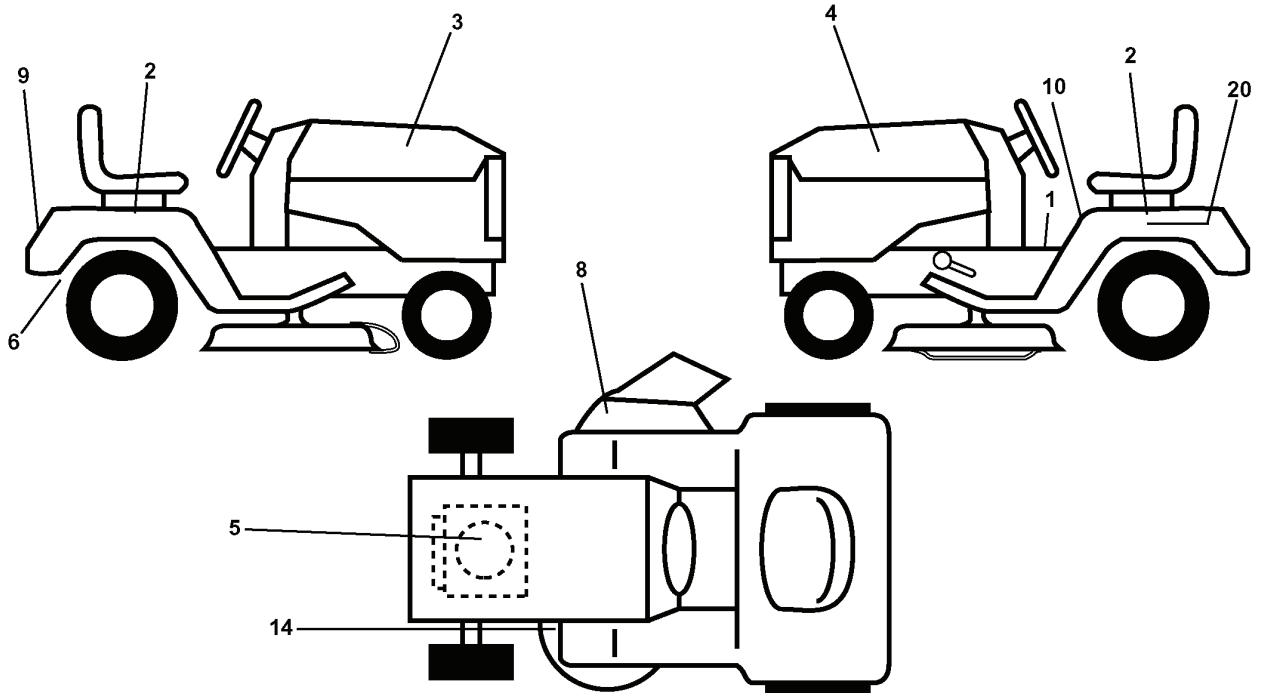

REPAIR PARTS

TRACTOR - MODEL NO. YTH160 (954140008A), PRODUCT NO. 954 14 00-08

DECALS

REF.	PART NO.	DESCRIPTION	REMARK	QTY.	KIT
1	532157140	DECAL		1	
2	532157007	DECAL		1	
3	532151333	DECAL		1	
4	532151330	DECAL		1	
5	532273210	DECAL		1	
6	532142341	DECAL		1	
8	532137259	DECAL		1	
9	532150617	DECAL		1	
10	532157140	DECAL		1	
14	532136832	DECAL		1	
20	532146451	DECAL		1	
--	532154515	FOOT REST		1	
--	532154516	FOOT REST		1	
--	532138311	DECAL		1	
--	MK420	KIT.MULCHING 42" VENTED		1	
--	C42	GRASS CATCHER 42"/9540405-09		1	
--	LSB42			1	
--	LC06			1	
--	LBD48	SNOW BLADE		1