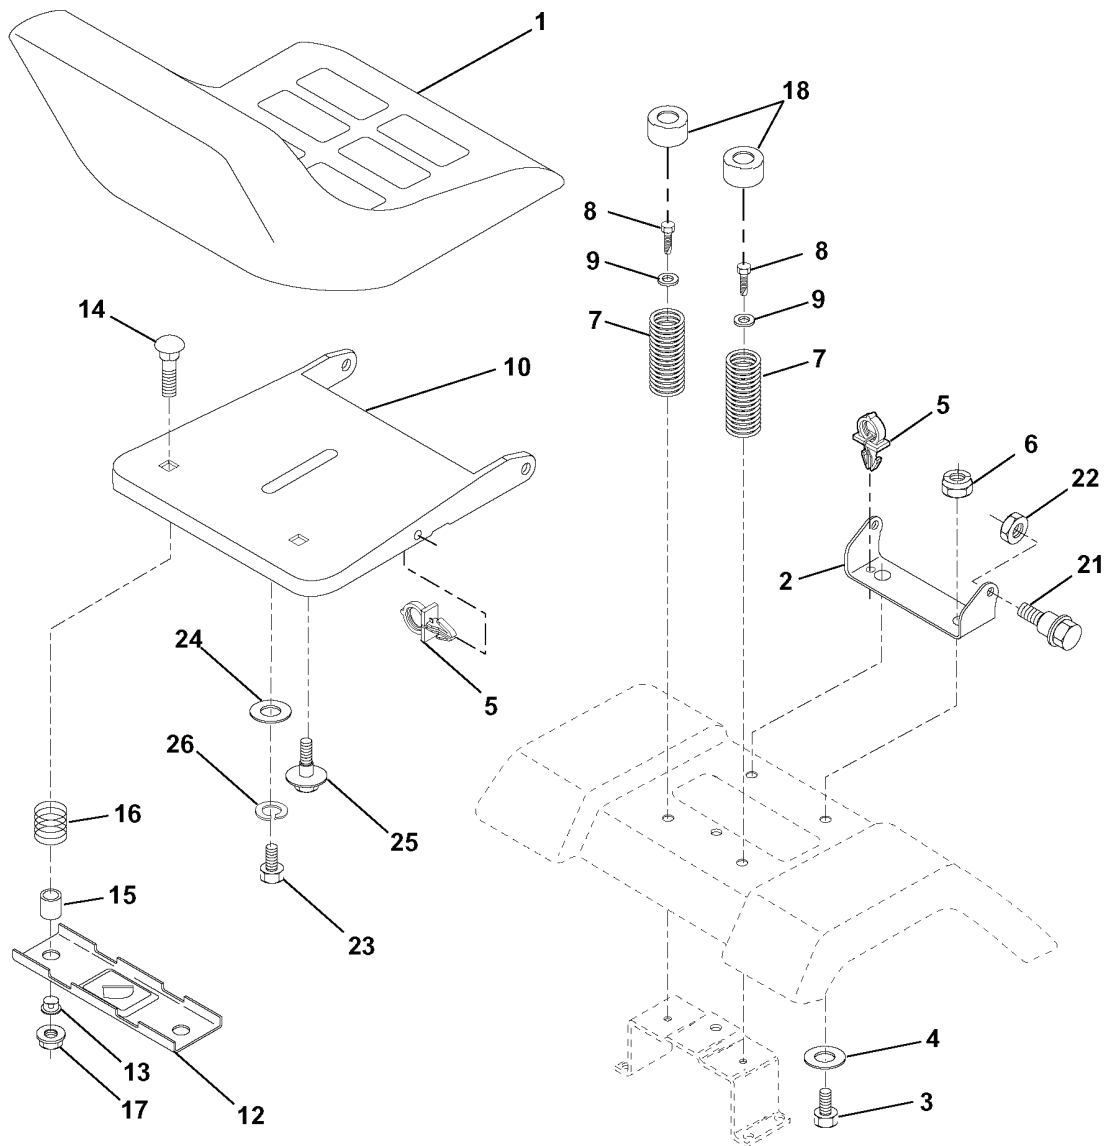

# REPAIR PARTS

TRACTOR - MODEL NO. YTH160 (954140008A), PRODUCT NO. 954 14 00-08  
CHASSIS AND ENCLOSURES

REF.	PART NO.	DESCRIPTION	REMARK	QTY.	KIT
1	532153871	FRAME		1	
2	532140356	DRAWBAR		1	
3	817490612	SCREW		1	
4	819131216	WASHER		1	
5	532156490	PANEL		1	
9	532156490	PANEL		1	
10	872140608	BOLT		1	
11	532155927	PLATE		1	
13	532153913	PLATE		1	
14	817490608	SCREW		1	
17	532156051	HOOD		1	
20	532156437	PLATE		1	
23	532124028	BUSHING		1	
25	819131312	WASHER		1	
26	873800600	NUT		1	
28	532149776	GRILL		1	
29	532149777	LENS		1	
30	532156489	GUARD		1	
31	532139976	BRACKET		1	
37	817490508	SCREW		1	
38	532139886	BRACKET		1	
39	532139887	BRACKET		1	
51	873800400	NUT		1	
52	819091416	WASHER		1	
53	532150067	BRACKET		1	
57	874780412	BOLT		1	
58	532150127	AIR CONDUCTOR		1	
60	872140606	BOLT		1	
64	532154798	PANEL		1	
74	873680600	NUT		1	
80	532155854	RETAINER		1	
109	532141461	SUPPORT PARE-CHOCS (EXT)141461		1	
111	872140612	BOLT		1	
112	819131316	WASHER		1	
129	819091016	WASHER		1	
134	532150132	ROD		1	
140	532150556	BRACKET		1	
142	532156095	PLATE		1	
143	532154966	BRACKET		1	
144	532154207	HOLDER		1	
146	532154334	SCREW		1	

# REPAIR PARTS

TRACTOR - MODEL NO. YTH160 (954140008A), PRODUCT NO. 954 14 00-08  
SEAT ASSEMBLY

---

REF.	PART NO.	DESCRIPTION	REMARK	QTY.	KIT
1	532140839	SEAT		1	
2	532140551	BRACKET		1	
3	874760616	BOLT		1	
4	819131610	WASHER		1	
5	532145006	CLIP		1	
6	873800600	NUT		1	
7	532124181	SPRING		1	
8	817490616	SCREW		1	
9	819131614	WASHER		1	
10	532155925	BRACKET		1	
12	532121246	BRACKET		1	
13	532121248	BUSHING		1	
14	872050411	BOLT		1	
15	532134300	SPACER		1	
16	532121250	SPRING		1	
17	532123976	LOCKNUT		1	
18	532124238	HUB CAP		1	
21	532153236	SCREW		1	
22	873800500	LOCK NUT		1	
23	874780814	BOLT		1	
24	819171912	WASHER		1	
25	532127018	BOLT		1	
26	810040800	WASHER		1	