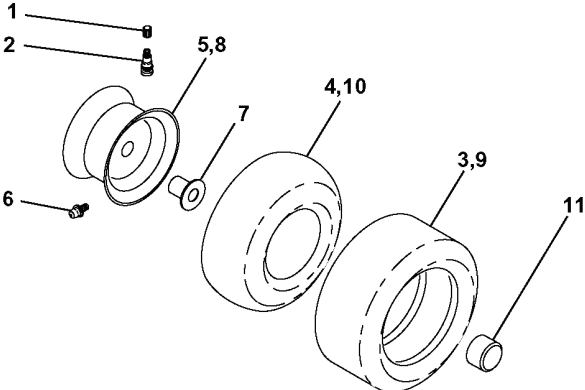

REPAIR PARTS

TRACTOR - MODEL NO. YTH160 (954140008A), PRODUCT NO. 954 14 00-08

WHEELS & TIRES

REF.	PART NO.	DESCRIPTION	REMARK	QTY.	KIT
1	532059192	CAP VALVE		1	
2	532065139	NIPPLE		1	
3	532106222	TIRE		1	
4	532059904	HOSE		1	
5	532138336	RIM		1	
6	532124957	FITTING		1	
7	532124959	BEARING		1	
8	532138337	RIM.SPROCKET		1	
9	532122082	TIRE		1	
10	532124926	HOSE		1	
11	532104757	HUB CAP		1	
--	532144334	SEALING FOAM		1