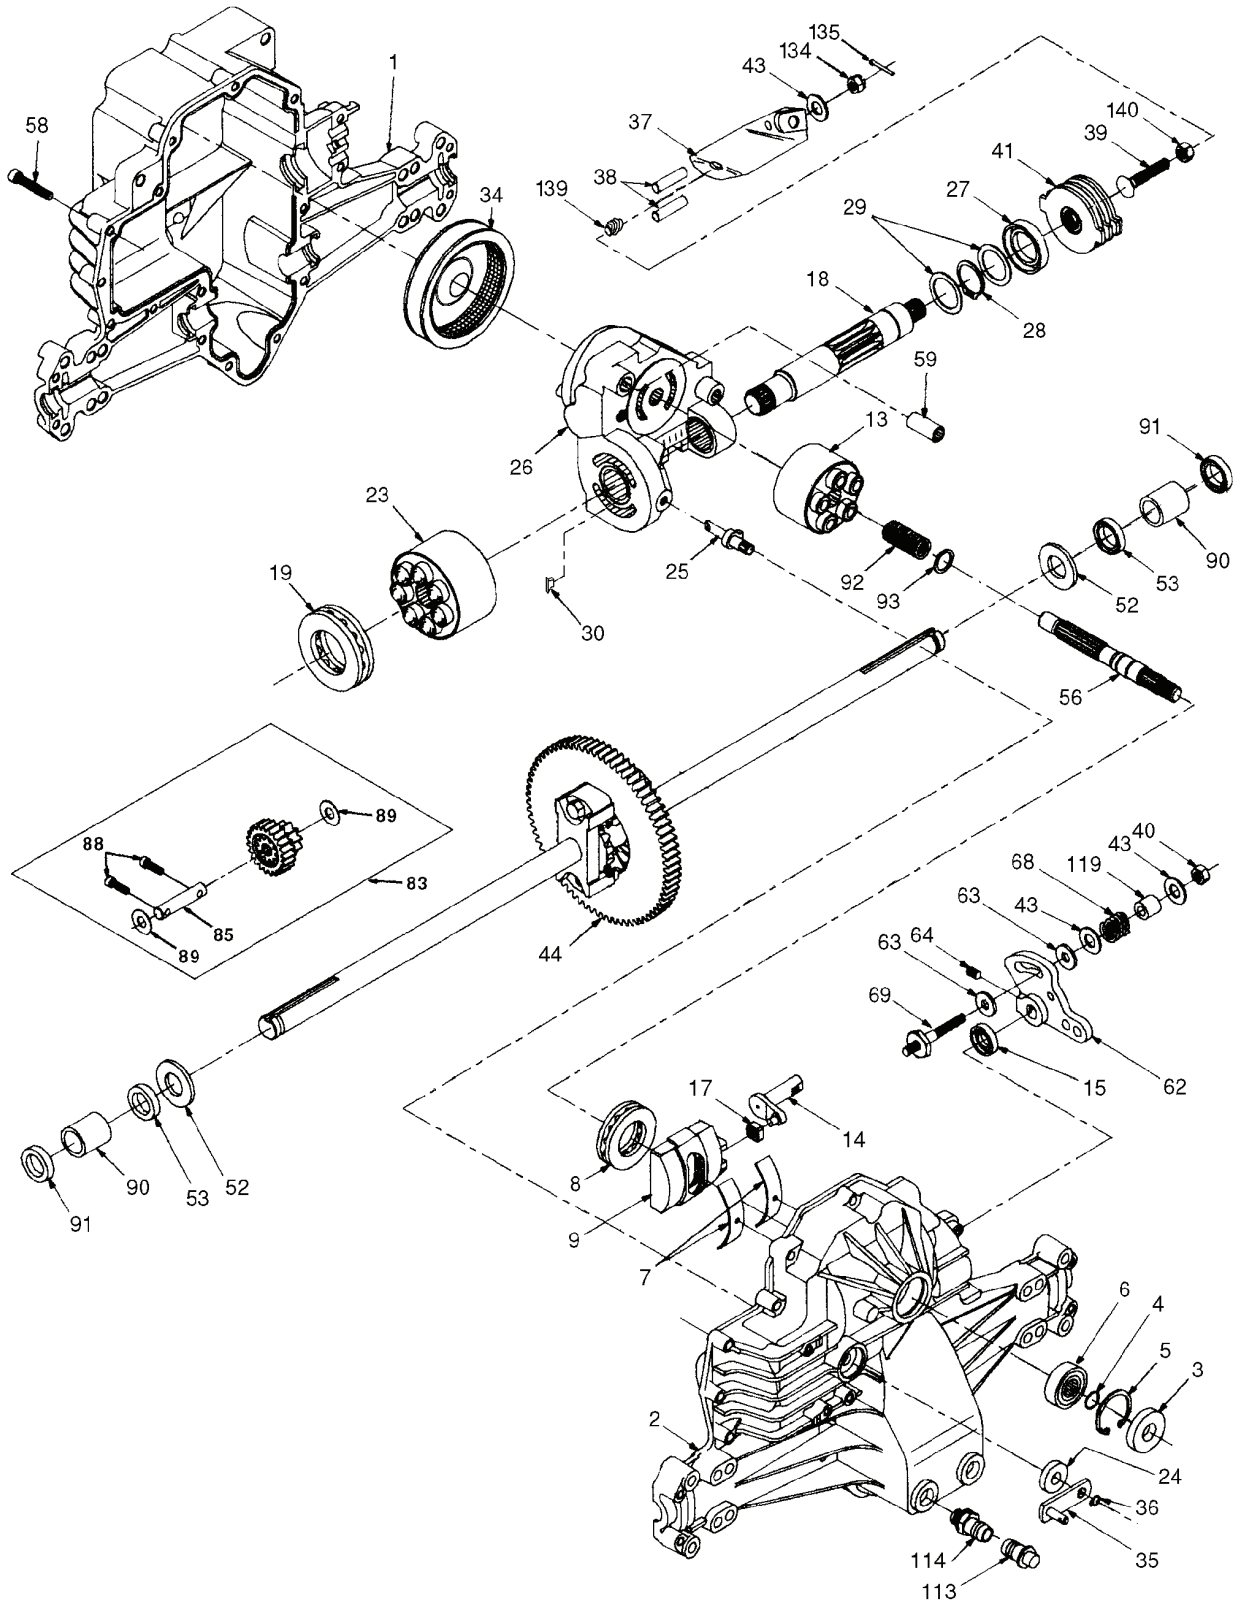

REPAIR PARTS

TRACTOR - MODEL NO. YTH160 (954140008A), PRODUCT NO. 954 14 00-08
HYDRO GEAR TRANSAXLE - MODEL NUMBER 0319-0650

REF.	PART NO.	DESCRIPTION	REMARK	QTY.	KIT
1	532142930	HOUSING		1	
2	532142931	HOUSING		1	
3	532142932	SEALING		1	
4	532142928	RETAINER RING		1	
5	532142933	SLEEVE		1	
6	532142934	BEARING		1	
7	532142935	BEARING		1	
8	532150771	BEARING		1	
9	532142937	PLATE		1	
13	532142938	BLOCK		1	
14	532142939	LEVER		1	
15	532142940	SEALING		1	
17	532142941	GUIDE		1	
18	532150772	SHAFT		1	
19	532150773	BEARING		1	
23	532142944	BLOCK		1	
24	532142945	SEALING		1	
25	532142946	VALVE		1	
26	532150774	PUMP		1	
27	532142948	SEALING		1	
28	532142949	RING		1	
29	532142950	WASHER		1	
34	532142951	OIL FILTER		1	
35	532142952	LEVER		1	
36	532142953	RING		1	
37	532142954	LEVER		1	
38	532142955	PIN RETAINING SCREW		1	
39	532150777	BOLT		1	
40	532150778	NUT		1	
41	532142958	BRAKE ROTOR/STATOR KIT		1	
43	532142884	WASHER		1	
44	532150829	DIFFERENTIAL		1	
52	532142991	WASHER		1	
53	532142961	SEALING		1	
56	532142963	SHAFT		1	
58	532142964	BOLT		1	
59	532142965	PIN RETAINING SCREW		1	
62	532142966	LEVER		1	
63	532142967	DAMPER		1	
64	532142920	SCREW		1	
68	532142969	SPRING		1	
69	532144610	STUD		1	
83	532142971	BEARING		1	
85	532150806	SHAFT		1	
88	532142973	SCREW		1	
89	532142974	WASHER		1	
90	532142975	SLEEVE		1	
91	532142976	SEALING		1	
92	532142977	SPRING		1	
93	532142978	WASHER		1	
113	532142917	VALVE		1	
114	532142918	NIPPLE		1	
119	532142980	SPACER		1	
134	532144607	NUT		1	
135	532144608	PIN RETAINING SCREW		1	
139	532150775	SPRING		1	
140	532150776	NUT		1