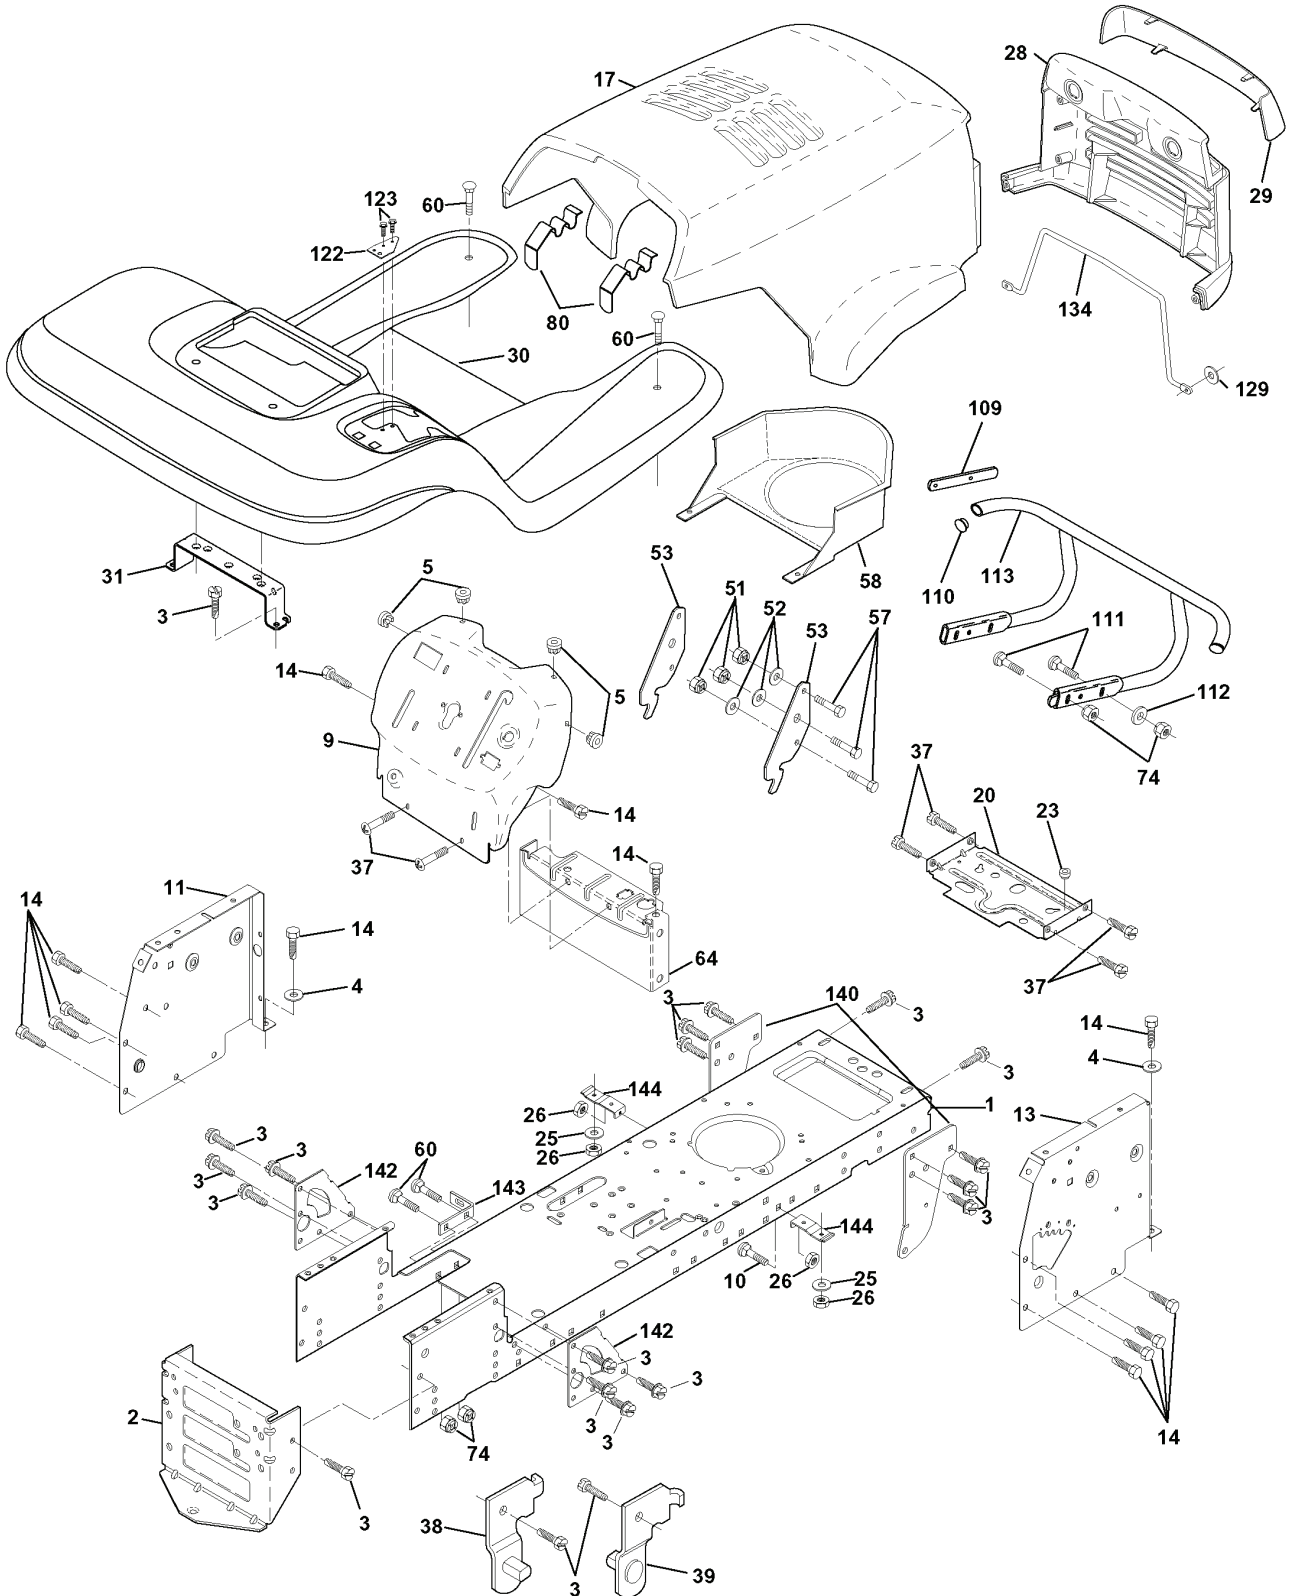

REPAIR PARTS

TRACTOR - MODEL NO. YTH160 (954140008A), PRODUCT NO. 954 14 00-08
CHASSIS AND ENCLOSURES

REF.	PART NO.	DESCRIPTION	REMARK	QTY.	KIT
1	532153871	FRAME		1	
2	532140356	DRAWBAR		1	
3	817490612	SCREW		1	
4	819131216	WASHER		1	
5	532156490	PANEL		1	
9	532156490	PANEL		1	
10	872140608	BOLT		1	
11	532155927	PLATE		1	
13	532153913	PLATE		1	
14	817490608	SCREW		1	
17	532156051	HOOD		1	
20	532156437	PLATE		1	
23	532124028	BUSHING		1	
25	819131312	WASHER		1	
26	873800600	NUT		1	
28	532149776	GRILL		1	
29	532149777	LENS		1	
30	532156489	GUARD		1	
31	532139976	BRACKET		1	
37	817490508	SCREW		1	
38	532139886	BRACKET		1	
39	532139887	BRACKET		1	
51	873800400	NUT		1	
52	819091416	WASHER		1	
53	532150067	BRACKET		1	
57	874780412	BOLT		1	
58	532150127	AIR CONDUCTOR		1	
60	872140606	BOLT		1	
64	532154798	PANEL		1	
74	873680600	NUT		1	
80	532155854	RETAINER		1	
109	532141461	SUPPORT PARE-CHOCS (EXT)141461		1	
111	872140612	BOLT		1	
112	819131316	WASHER		1	
129	819091016	WASHER		1	
134	532150132	ROD		1	
140	532150556	BRACKET		1	
142	532156095	PLATE		1	
143	532154966	BRACKET		1	
144	532154207	HOLDER		1	
146	532154334	SCREW		1