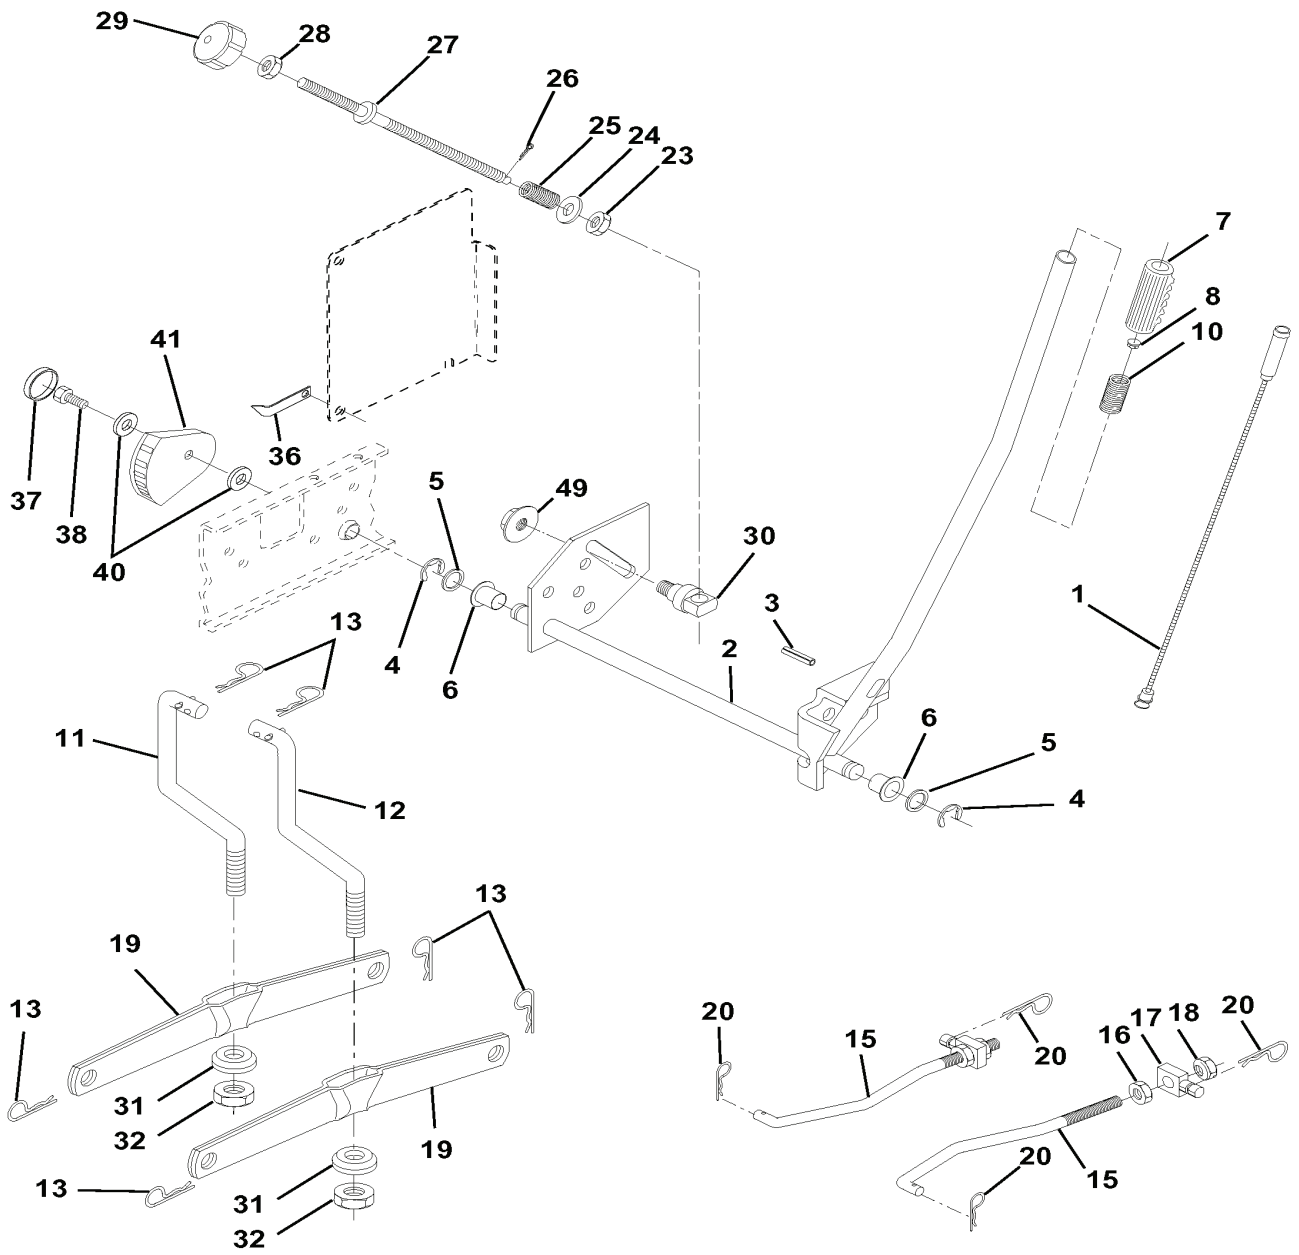

# **SPARE PARTS LIST**

# REPAIR PARTS

TRACTOR - MODEL NO. YTH160 (954140008A), PRODUCT NO. 954 14 00-08  
MOWER LIFT

REF.	PART NO.	DESCRIPTION	REMARK	QTY.	KIT
1	532136973	WIRE		1	
2	532145117	LEVER		1	
3	532105767	PIN RETAINING SCREW		1	
4	812000002	RETAINER RING		1	
5	819211621	WASHER		1	
6	532120183	BEARING		1	
7	532125631	HANDLE		1	
8	532124526	KNOB		1	
10	532122512	SPRING		1	
11	532139865	LINK		1	
12	532139866	LINK		1	
13	532124670	RETAINER RING		1	
15	532127218	LINK		1	
16	873350800	NUT		1	
17	532130171	BRACKET		1	
18	873800800	NUT		1	
19	532139868	LEVER		1	
20	532124660	CIRCLIP		1	
23	532110807	NUT		1	
24	819131016	WASHER		1	
25	532124874	SPRING		1	
26	876020308	SPLIT PIN		1	
27	532126971	LEVER		1	
28	873350600	NUT		1	
29	532138057	KNOB		1	
30	532150233	TRUNNION		1	
31	532140302	BEARING		1	
32	873540600	NUT		1	
36	532155097	INDICATOR		1	
37	532123935	PLUG		1	
38	817490512	SCREW		1	
40	819112410	WASHER		1	
41	532155098	LEVER		1	
49	532145212	NUT		1	

# REPAIR PARTS

TRACTOR - MODEL NO. YTH160 (954140008A), PRODUCT NO. 954 14 00-08