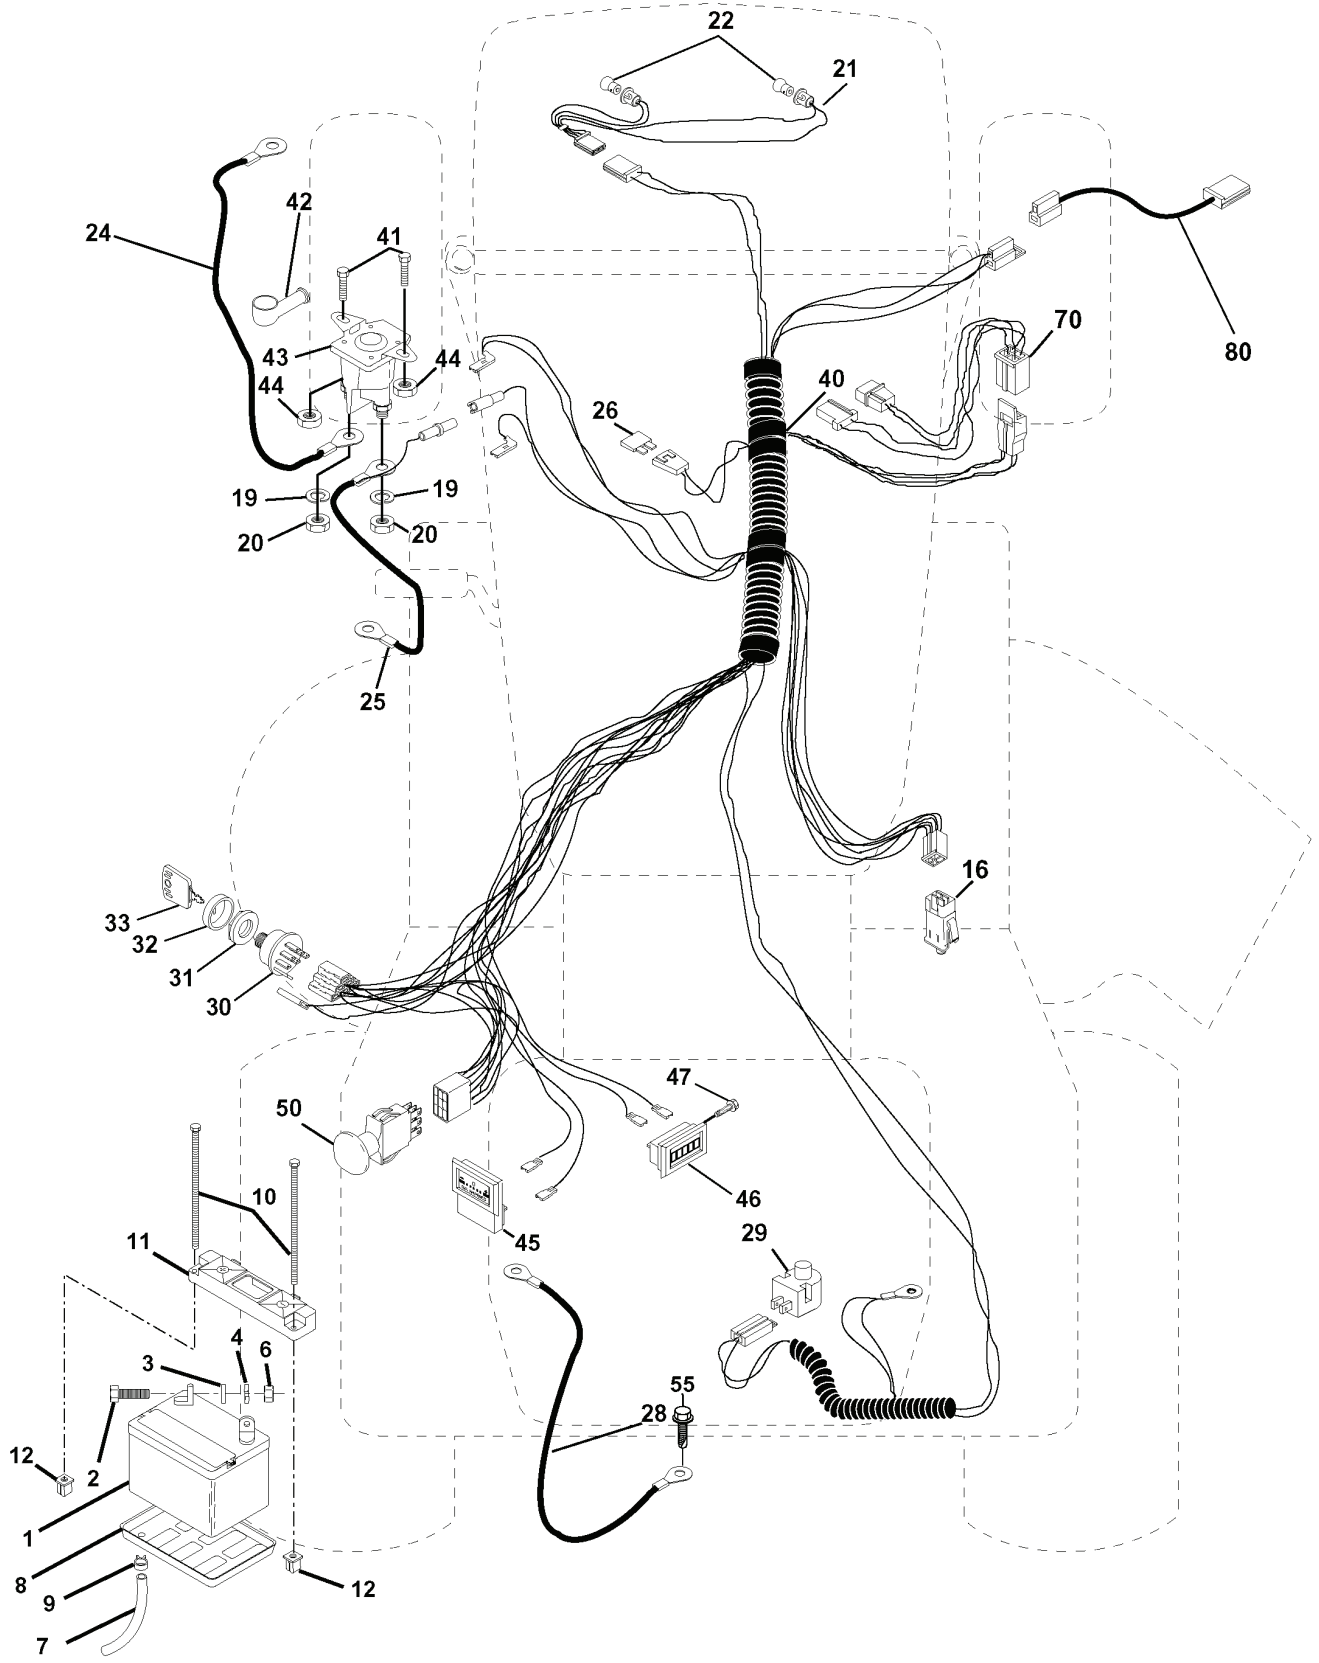

REPAIR PARTS

TRACTOR - MODEL NO. YTH160 (954140008A), PRODUCT NO. 954 14 00-08

ELECTRICAL

REF.	PART NO.	DESCRIPTION	REMARK	QTY.	KIT
1	532146140	BATTERY		1	
2	874760412	BOLT		1	
3	819091016	WASHER		1	
4	810040400	WASHER		1	
6	873220400	NUT		1	
7	532007697	HOSE		1	
8	532124886	BATTERIE TRAY		1	
9	532109596	CLAMP		1	
10	532145211	BOLT		1	
11	532150109	HOLDER		1	
12	532145769	NUT		1	
16	532153664	SWITCH		1	
19	810090400	WASHER		1	
20	873350400	NUT		1	
21	532136850	HARNESS		1	
22	532004152	BULB		1	
24	532124780	CABLE		1	
25	532146148	CABLE		1	
26	532108824	FUSE		1	
28	532145491	CABLE		1	
29	532121305	SWITCH		1	
30	532140301	SWITCH		1	
31	532124211	NUT		1	
32	532141226	COVER		1	
33	532122147	KEY		1	
40	532156443	CABLE ASSY		1	
41	871110408	BOLT		1	
42	532131563	COVER		1	
43	532145673	SOLENOID		1	
44	873640400	NUT		1	
45	532121433	AMPEREMETER		1	
46	532110940	HOUR METER		1	
47	817011008	SCREW		1	
50	532154959	SWITCH		1	
55	817490508	SCREW		1	
70	532140422	HARNESS		1	
80	532146685	CABLE ASSY		1