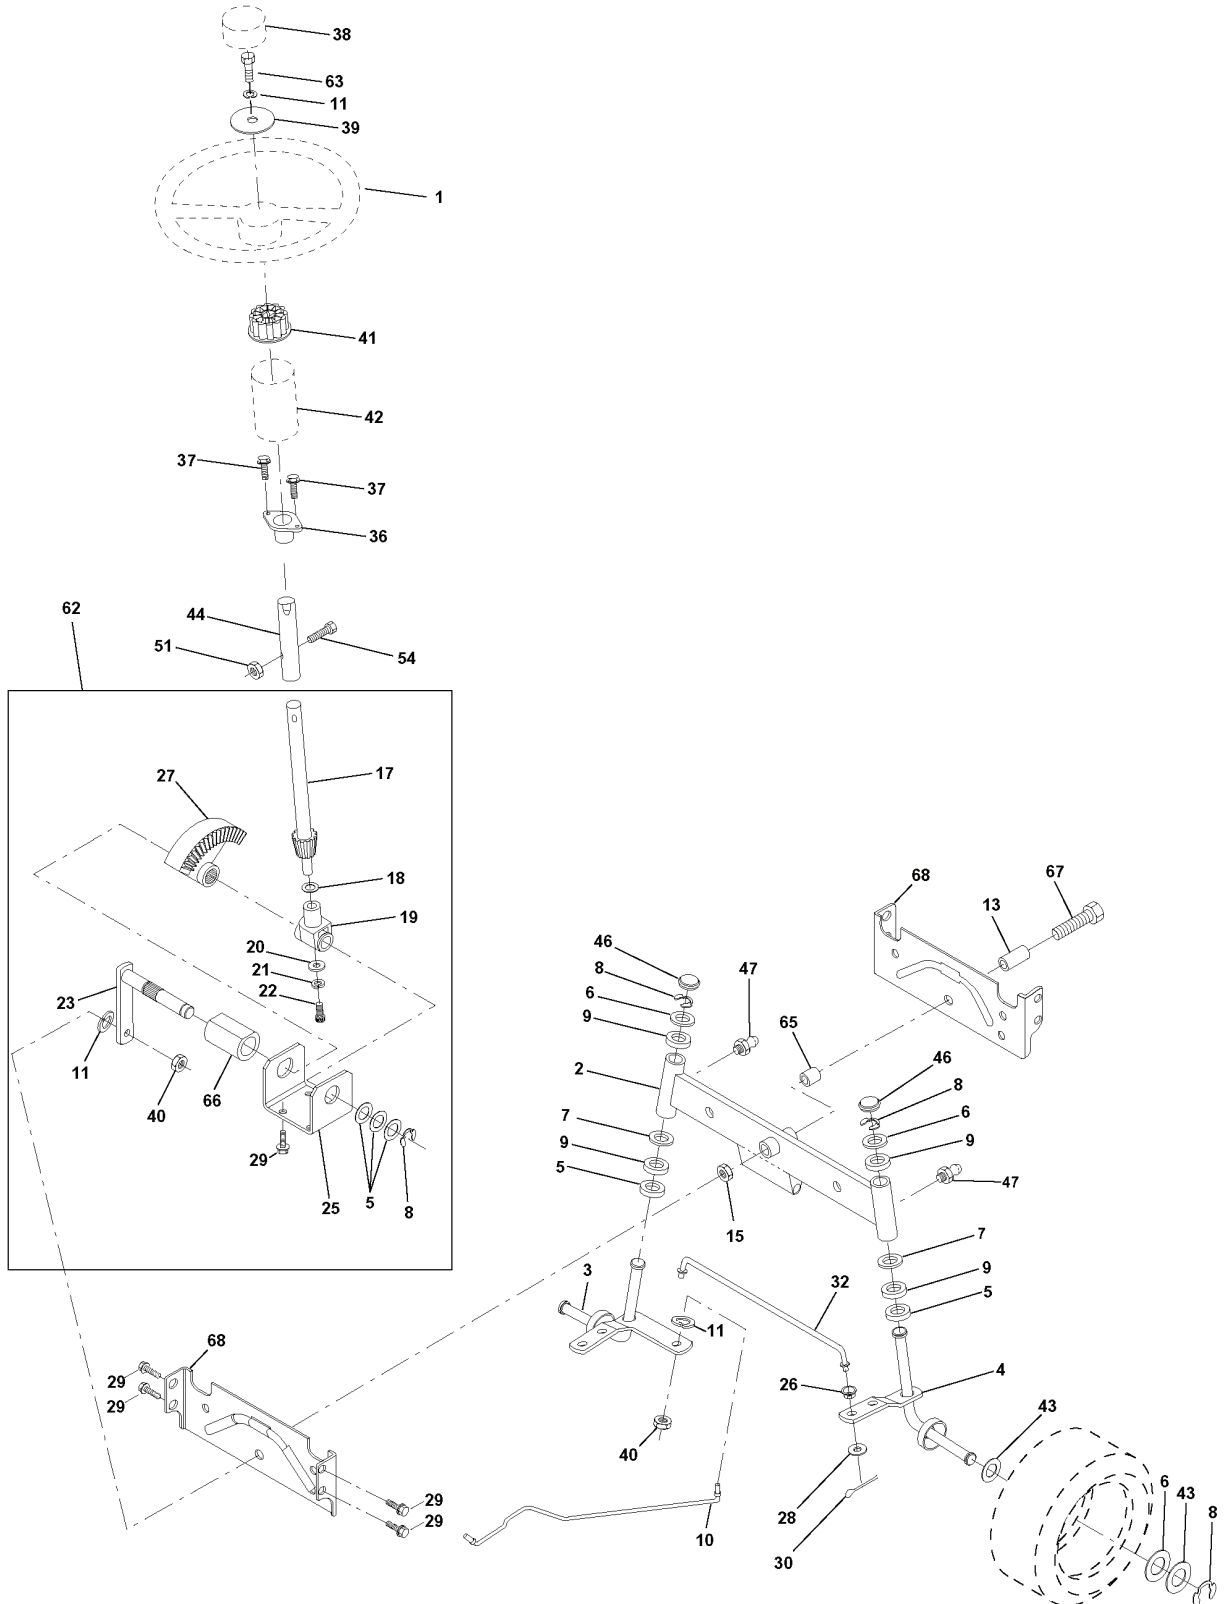

# REPAIR PARTS

TRACTOR - MODEL NO. YTH160 (954140008A), PRODUCT NO. 954 14 00-08  
SEAT ASSEMBLY

---

REF.	PART NO.	DESCRIPTION	REMARK	QTY.	KIT
1	532140839	SEAT		1	
2	532140551	BRACKET		1	
3	874760616	BOLT		1	
4	819131610	WASHER		1	
5	532145006	CLIP		1	
6	873800600	NUT		1	
7	532124181	SPRING		1	
8	817490616	SCREW		1	
9	819131614	WASHER		1	
10	532155925	BRACKET		1	
12	532121246	BRACKET		1	
13	532121248	BUSHING		1	
14	872050411	BOLT		1	
15	532134300	SPACER		1	
16	532121250	SPRING		1	
17	532123976	LOCKNUT		1	
18	532124238	HUB CAP		1	
21	532153236	SCREW		1	
22	873800500	LOCK NUT		1	
23	874780814	BOLT		1	
24	819171912	WASHER		1	
25	532127018	BOLT		1	
26	810040800	WASHER		1	

# REPAIR PARTS

TRACTOR - MODEL NO. YTH160 (954140008A), PRODUCT NO. 954 14 00-08  
STEERING ASSEMBLY

REF.	PART NO.	DESCRIPTION	REMARK	QTY.	KIT
1	532124415	STEERING WHEEL		1	
2	532137094	SHAFT		1	
3	532154920	SPINDLE		1	
4	532154921	SPINDLE		1	
5	532124931	WASHER		1	
6	532121748	WASHER		1	
7	819272016	WASHER		1	
8	812000029	RETAINER RING		1	
9	532124937	BEARING COL. STRG.		1	
10	532154432	LINK		1	
11	810040600	WASHER		1	
13	532154779	SPACER		1	
15	873901000	NUT		1	
17	532156546	SHAFT		1	
18	532057079	WASHER		1	
19	532124035	BRACKET		1	
20	532126684	SHIM		1	
21	810040400	WASHER		1	
22	871100410	SCREW		1	
23	532127501	SHAFT		1	
25	532154406	BRACKET		1	
27	532136874	ECCENTRIC DISC		1	
29	817490612	SCREW		1	
32	532137347	ROD		1	
36	532155099	BUSHING		1	
37	532152927	SCREW		1	
38	532124416	INSERT		1	
39	819133808	WASHER		1	
40	532124701	NUT		1	
41	532100711	ADAPTER		1	
42	532155092	SLEEVE		1	
43	532121749	WASHER		1	
44	532153720	STEERING PINION		1	
46	532121232	HUB CAP		1	
47	532124836	NIPPLE		1	
51	873800500	LOCK NUT		1	
54	874780520	BOLT		1	
62	532156594	STEERING GEAR, KIT		1	
63	874780616	BOLT		1	
65	532154780	BUSHING		1	
66	532154404	BUSHING		1	
67	874781044	SCREW		1	
68	532154429	SHAFT		1	