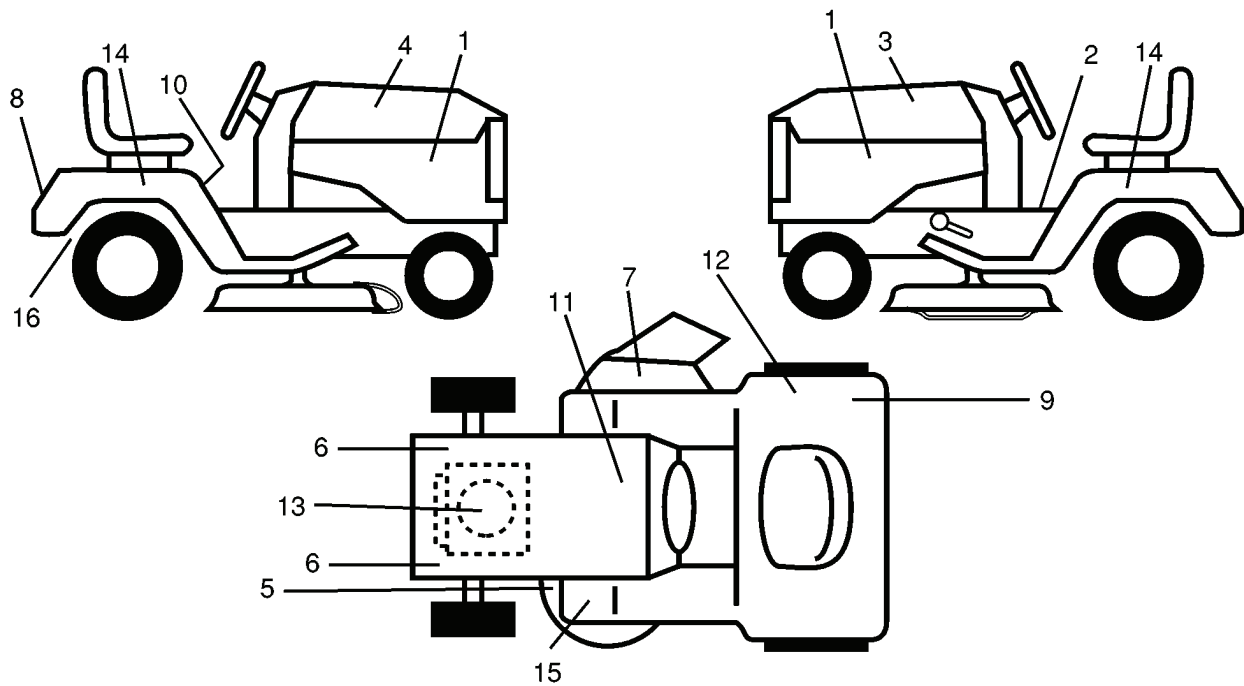

R

DECALS

REF.	PART NO.	DESCRIPTION	REMARK	QTY.	KIT
1	532159713	DECAL	*NOTE: NOT IN STOCK, BUT CAN BE DELIVERED DIRCTLY FROM FACTORY.	1	
2	532140837	DECAL	*NOTE: NOT IN STOCK, BUT CAN BE DELIVERED DIRCTLY FROM FACTORY.	1	
3	532151333	DECAL		1	
4	532151330	DECAL		1	
5	532160396	DECAL	*NOTE: NOT IN STOCK, BUT CAN BE DELIVERED DIRCTLY FROM FACTORY.	1	
6	532159736	DECAL	*NOTE: NOT IN STOCK, BUT CAN BE DELIVERED DIRCTLY FROM FACTORY.	1	
7	532145494	DECAL	*NOTE: NOT IN STOCK, BUT CAN BE DELIVERED DIRCTLY FROM FACTORY.	1	
8	532150617	DECAL	*NOTE: NOT IN STOCK, BUT CAN BE DELIVERED DIRCTLY FROM FACTORY.	1	
9	532125690	DECAL	*NOTE: NOT IN STOCK, BUT CAN BE DELIVERED DIRCTLY FROM FACTORY.	1	
10	532145498	DECAL	*NOTE: NOT IN STOCK, BUT CAN BE DELIVERED DIRCTLY FROM FACTORY.	1	
11	532145005	DECAL	*NOTE: NOT IN STOCK, BUT CAN BE DELIVERED DIRCTLY FROM FACTORY.	1	
12	532145437	DECAL	*NOTE: NOT IN STOCK, BUT CAN BE DELIVERED DIRCTLY FROM FACTORY.	1	
13	532273210	DECAL	*NOTE: NOT IN STOCK, BUT CAN BE DELIVERED DIRCTLY FROM FACTORY.	1	
14	532157007	DECAL	*NOTE: NOT IN STOCK, BUT CAN BE DELIVERED DIRCTLY FROM FACTORY.	1	
15	532159737	DECAL	*NOTE: NOT IN STOCK, BUT CAN BE DELIVERED DIRCTLY FROM FACTORY.	1	
16	532162598	DECAL	*NOTE: NOT IN STOCK, BUT CAN BE DELIVERED DIRCTLY FROM FACTORY.	1	
--	532142341	DECAL	*NOTE: NOT IN STOCK, BUT CAN BE DELIVERED DIRCTLY FROM FACTORY.	1	
--	532138311	DECAL	*NOTE: NOT IN STOCK, BUT CAN BE DELIVERED DIRCTLY FROM FACTORY.	1	
--	532154515	FOOT REST		1	
--	532154516	FOOT REST		1	
--	532156859	B.ANV. YTH 160	*NOTE: NOT IN STOCK, BUT CAN BE DELIVERED DIRCTLY FROM FACTORY.	1	
--	532156860	OPERATORS MANUAL	*NOTE: NOT IN STOCK, BUT CAN BE DELIVERED DIRCTLY FROM FACTORY.	1	
--	CE42	9540406-04 GRASS CATCHER 42 LT		1	
--	GWN42	GAGE WHEEL KIT 42 IN DECK		1	
--	LBD48	SNOW BLADE		1	
--	LSB42			1	
--	LC05	WHEEL WEIGHTS (PAIR)		1	
--	MK420	KIT.MULCHING 42' VENTED		1