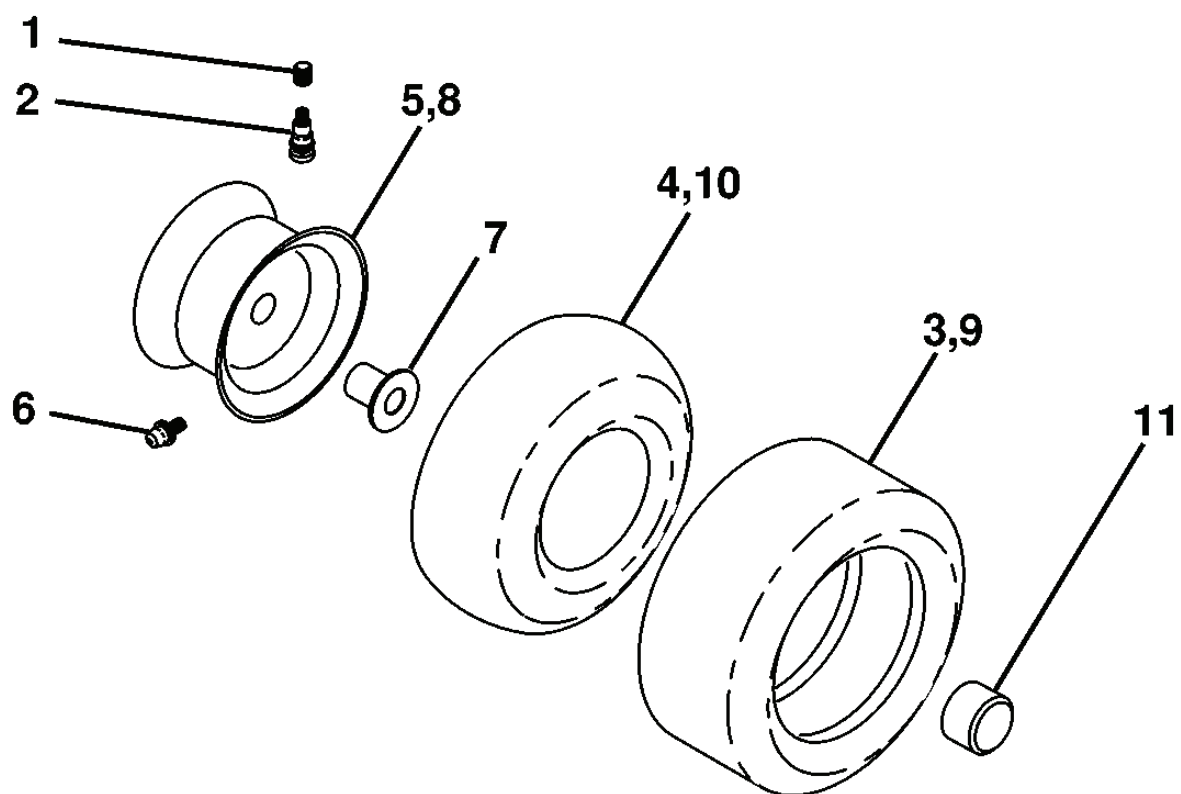

R

WHEELS & TIRES

REF.	PART NO.	DESCRIPTION	REMARK	QTY.	KIT
1	532059192	CAP VALVE		1	
2	532065139	NIPPLE		1	
3	532106222	TIRE		1	
4	532059904	HOSE		1	
5	532138336	RIM		1	
6	532124957	FITTING		1	
7	532124959	BEARING		1	
8	532138337	RIM.SPROCKET		1	
9	532122082	TIRE		1	
10	532124926	HOSE		1	
11	532104757	HUB CAP		1