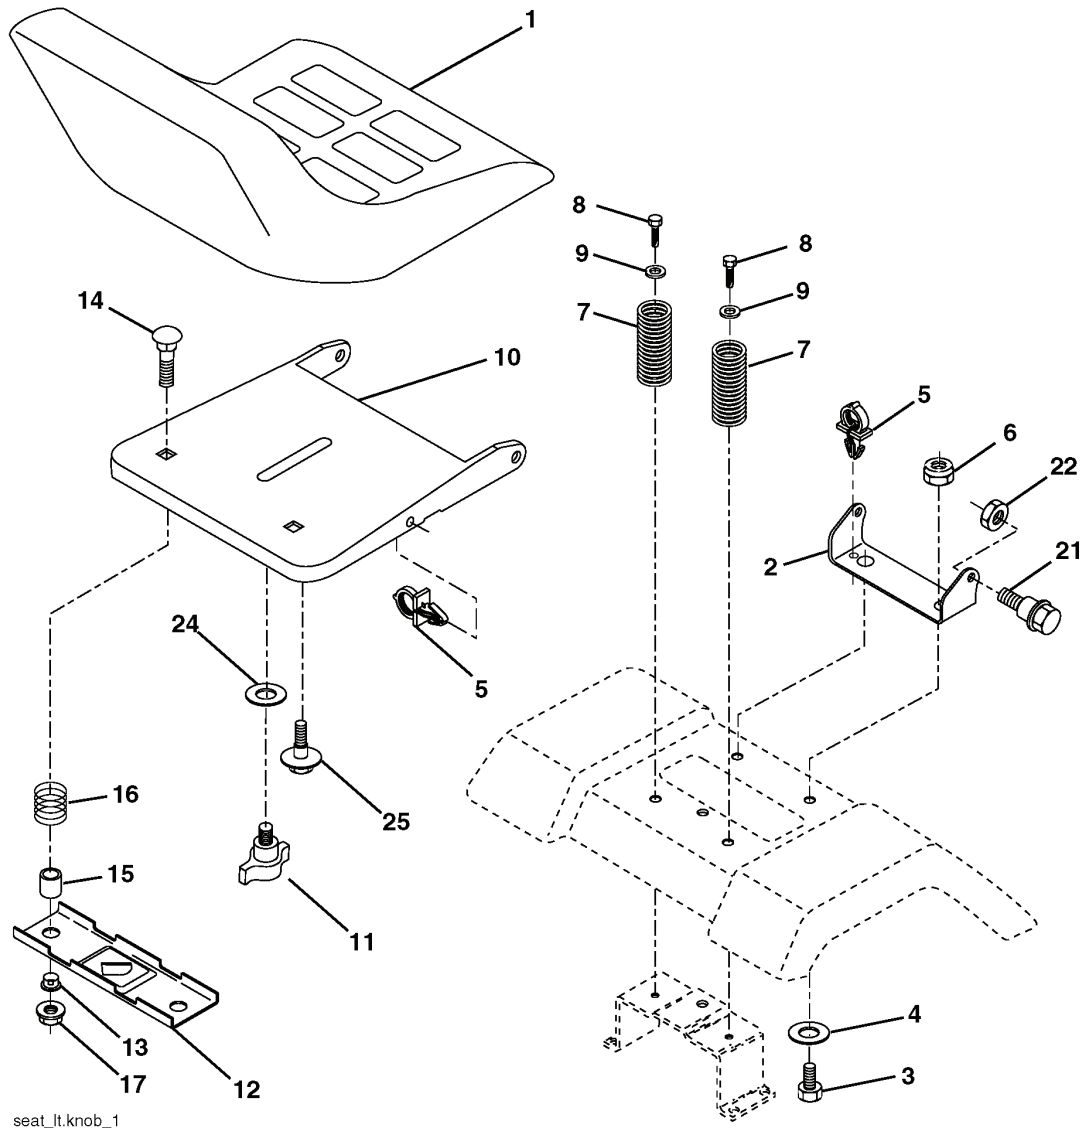

REPAIR PARTS

TRACTOR - MODEL NO. YTH180 XP (HEYTH180KB), PRODUCT NO. 954 17 02-05
ENGINE

REF.	PART NO.	DESCRIPTION	REMARK	QTY.	KIT
1	532170803	CONTROL THROT FLAG		1	
2	817720408	SCREW		1	
4	532149723	MUFFLER		1	
5	532176067	TUBE		1	
6	532176068	TUBE		1	
8	532171877	BOLT		1	
10	532146629	HEAT SHIELD		1	
14	532148456	TUBE		1	
23	532169837	HEAT SHIELD		1	
25	532132782	CHOKE CONTROL		1	
26	873920600	NUT		1	
29	532137180	SPARK ARRESTER KIT		1	
31	532179022	TANK FUEL 3 50 REAR		1	
32	532181803	TANK CAP		1	
33	532123487	HOSE CLAMP		1	
37	532142158	FULE LINE		1	
41	532139277	NIPPLE		1	
45	817000612	SCREW		1	
81	873510400	NUT		1	
101	532184362	NUT		1	
105	817120616	SCREW		1	
112	532003645	BUSHING		1	

REPAIR PARTS

TRACTOR - MODEL NO. YTH180 XP (HEYTH180KB), PRODUCT NO. 954 17 02-05
SEAT ASSEMBLY

REF.	PART NO.	DESCRIPTION	REMARK	QTY.	KIT
1	532184995	SEAT		1	
2	532140551	BRACKET		1	
3	871110616	SCREW		1	
4	819131610	WASHER		1	
5	532145006	CLIP		1	
6	873800600	NUT		1	
7	532124181	SPRING		1	
8	817000616	SCREW		1	
9	819131614	WASHER		1	
10	532182493	BRACKET		1	
11	532166369	WING NUT		1	
12	532121246	BRACKET		1	
13	532121248	BUSHING		1	
14	872050412	BOLT		1	
15	532121249	SPACER		1	
16	532123740	SPRING		1	
17	532123976	LOCKNUT		1	
21	532171852	BOLT		1	
22	873800500	LOCK NUT		1	
24	819171912	WASHER		1	
25	532127018	BOLT		1	