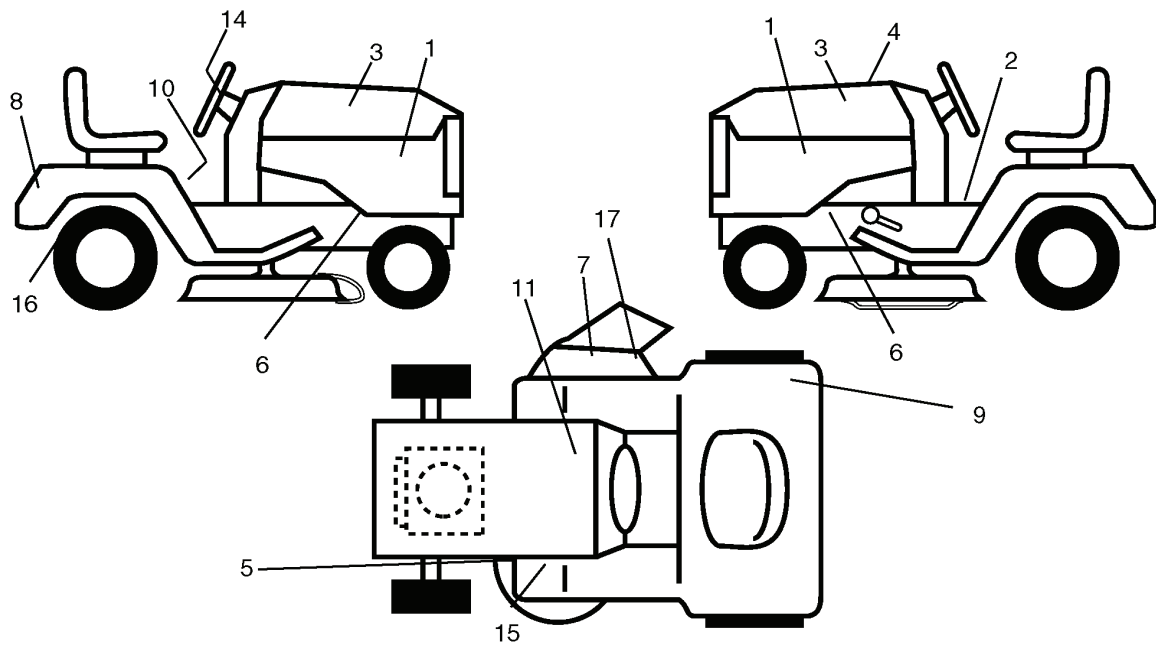

REPAIR PARTS

TRACTOR - MODEL NO. YTH180 XP (HEYTH180KB), PRODUCT NO. 954 17 02-05
DECAL

REF.	PART NO.	DESCRIPTION	REMARK	QTY.	KIT
1	532188921	DECAL		1	
2	532140837	DECAL		1	
3	532188922	DECAL		1	
4	532189143	DECAL.CAPOT		1	
5	532160396	DECAL		1	
6	532159736	DECAL		1	
7	532182166	DECAL		1	
8	532188935	DECAL		1	
9	532180432	DECAL		1	
10	532145498	DECAL		1	
11	532145005	DECAL		1	
14	532188925	DECAL		1	
15	532159737	DECAL		1	
16	532162598	DECAL		1	
17	532179128	DECAL		1	
--	532166960	DECAL		1	
--	532138311	DECAL		1	
--	532188252	PAD. FOOTREST LH		1	
--	532188253	PAD. FOOTREST RH		1	
--	532184066	OPERATORS MANUAL		1	
--	532184067	OPERATORS MANUAL		1