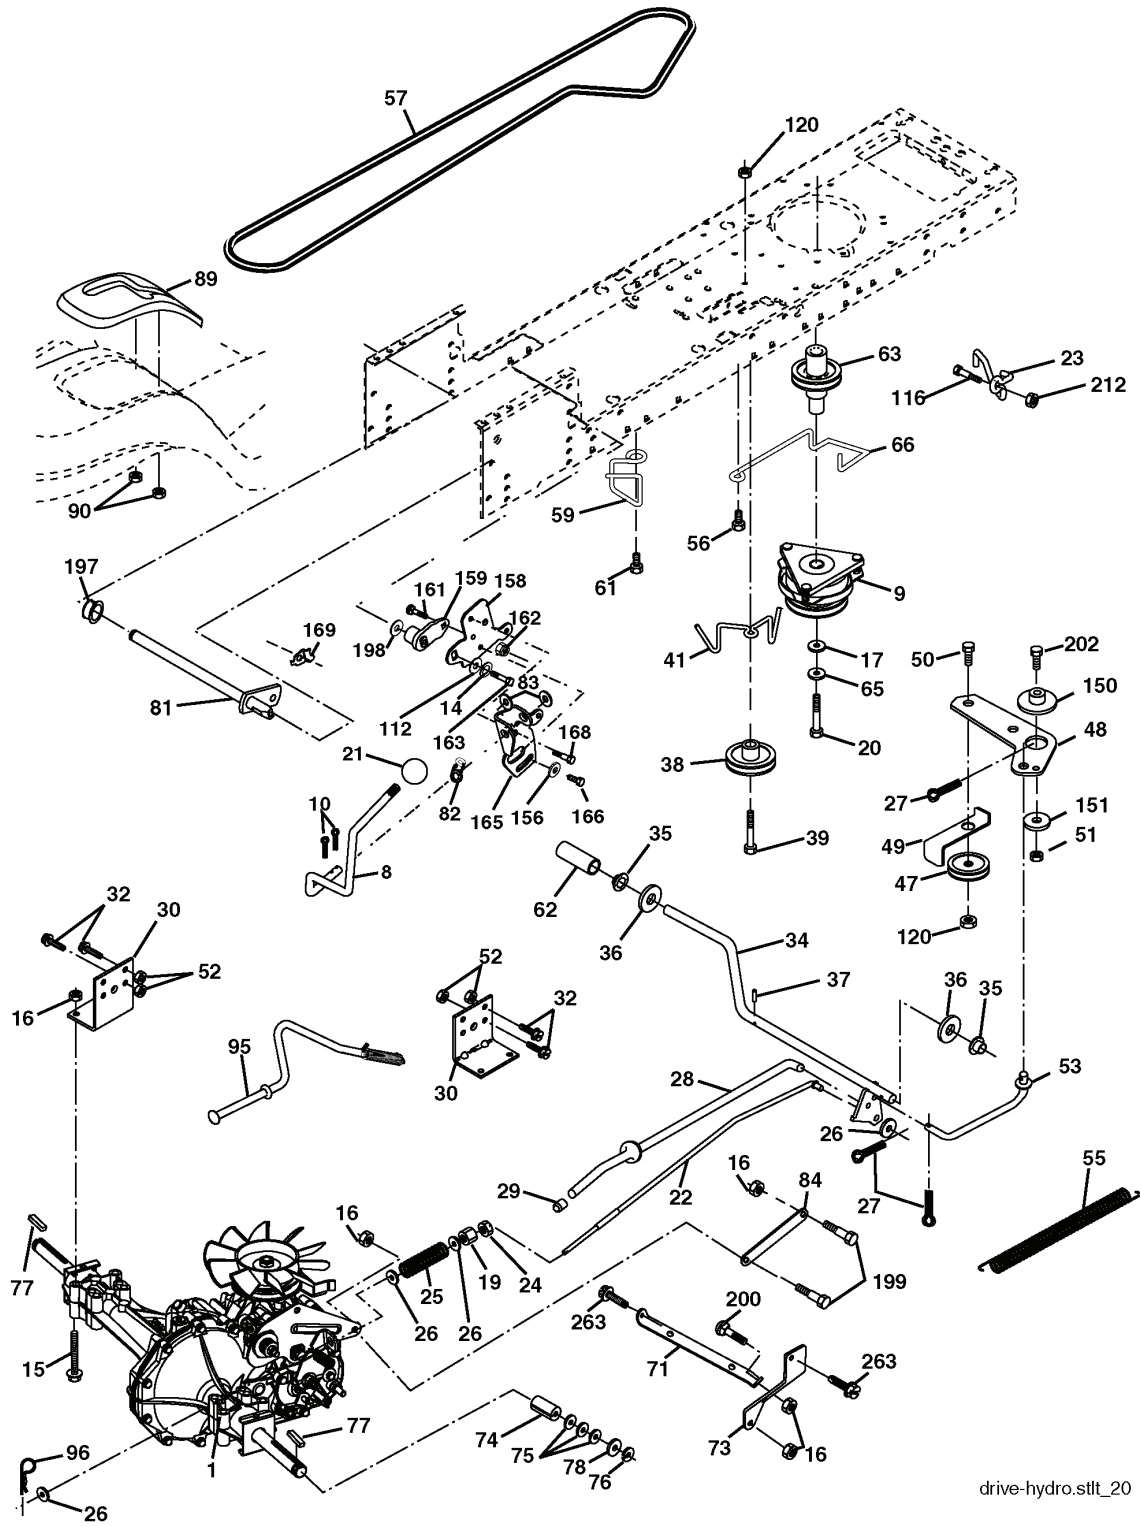

REPAIR PARTS

TRACTOR - MODEL NO. YTH180 XP (HEYTH180KB), PRODUCT NO. 954 17 02-05
DRIVE

REF.	PART NO.	DESCRIPTION	REMARK	QTY.	KIT
8	532165866	ROD		1	
9	532180220	CLUTCH		1	
10	876020416	SPLIT PIN		1	
14	810040400	WASHER		1	
15	874490544	SCREW		1	
16	873800500	LOCK NUT		1	
17	532126197	WASHER		1	
19	873800600	NUT		1	
20	532173937	BOLT		1	
21	532121274	KNOB		1	
22	532169498	ROD		1	
23	532178289	BRACKET		1	
24	873350600	NUT		1	
25	532106888	SPRING		1	
26	819131316	WASHER		1	
27	876020412	SPLIT PIN		1	
28	532175765	SHAFT		1	
29	532071673	COVER		1	
30	532169592	BRACKET		1	
32	874760512	BOLT		1	
34	532175578	SHAFT		1	
35	532120183	BEARING		1	
36	819211616	WASHER		1	
37	532124963	PIN RETAINING SCREW		1	
38	532179114	PULLEY		1	
39	872110622	BOLT		1	
41	532175556	BELT GUIDE		1	
47	532127783	PULLEY		1	
48	532154407	GUIDE		1	
49	532123205	BELT GUIDE		1	
50	872110612	BOLT		1	
51	873680600	NUT		1	
52	873680500	NUT		1	
53	532105710	LINK		1	
55	532105709	SPRING		1	
56	817060620	SCREW		1	
57	532140294	BELT		1	
59	532169691	BELT GUIDE		1	
61	817120614	SCREW		1	
62	532123533	PEDAL RUBBER		1	
63	532174607	PULLEY		1	
65	810040700	WASHER		1	
66	532154778	TENSIONER		1	
71	532169183	ROD		1	
73	532169182	BRACKET		1	
74	532137057	SPACER		1	
75	532121749	WASHER		1	
76	812000001	RETAINER RING		1	
77	532123583	KEY		1	
78	532121748	WASHER		1	
81	532165596	SHAFT		1	
82	532165711	SPRING		1	
83	819171216	WASHER		1	
84	532169594	LINK		1	
89	532166510	BRACKET		1	
90	532124346	NUT		1	
95	532170201	CONTROL		1	
96	532124788	RETAINER RING		1	
112	819091210	WASHER		1	
116	872140608	BOLT		1	
120	873900600	NUT		1	
150	532175456	SPACER		1	
151	819133210	WASHER		1	
156	532166002	WASHER		1	
158	532165589	BRACKET		1	
159	532183900	LEVER		1	
161	872140406	BOLT		1	
162	873680400	NUT		1	
163	874780416	BOLT		1	
165	532165623	BRACKET		1	
166	817490510	SCREW		1	
168	532165492	BOLT		1	
169	532165580	RETAINER		1	
197	532169613	SLEEVE		1	
198	532169593	WASHER		1	
199	532169612	SCREW		1	
200	872140508	BOLT		1	
202	872110614	BOLT		1