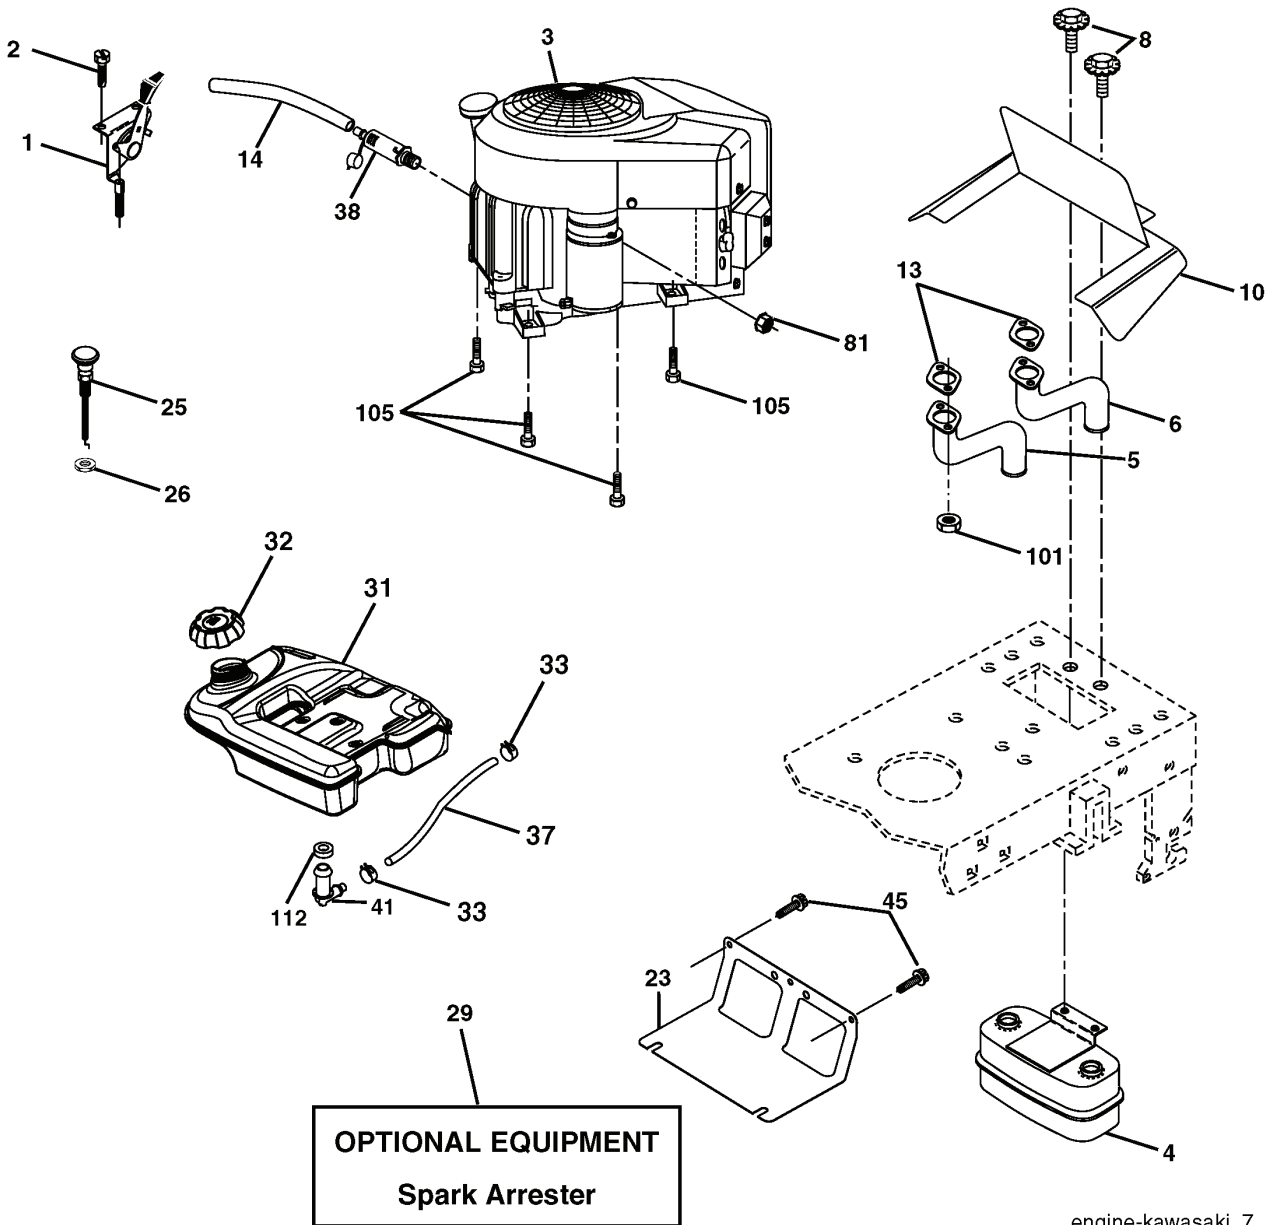

REPAIR PARTS

TRACTOR - MODEL NO. YTH180 XP (HEYTH180KB), PRODUCT NO. 954 17 02-05
ENGINE

REF.	PART NO.	DESCRIPTION	REMARK	QTY.	KIT
1	532170803	CONTROL THROT FLAG		1	
2	817720408	SCREW		1	
4	532149723	MUFFLER		1	
5	532176067	TUBE		1	
6	532176068	TUBE		1	
8	532171877	BOLT		1	
10	532146629	HEAT SHIELD		1	
14	532148456	TUBE		1	
23	532169837	HEAT SHIELD		1	
25	532132782	CHOKE CONTROL		1	
26	873920600	NUT		1	
29	532137180	SPARK ARRESTER KIT		1	
31	532179022	TANK FUEL 3 50 REAR		1	
32	532181803	TANK CAP		1	
33	532123487	HOSE CLAMP		1	
37	532142158	FULE LINE		1	
41	532139277	NIPPLE		1	
45	817000612	SCREW		1	
81	873510400	NUT		1	
101	532184362	NUT		1	
105	817120616	SCREW		1	
112	532003645	BUSHING		1