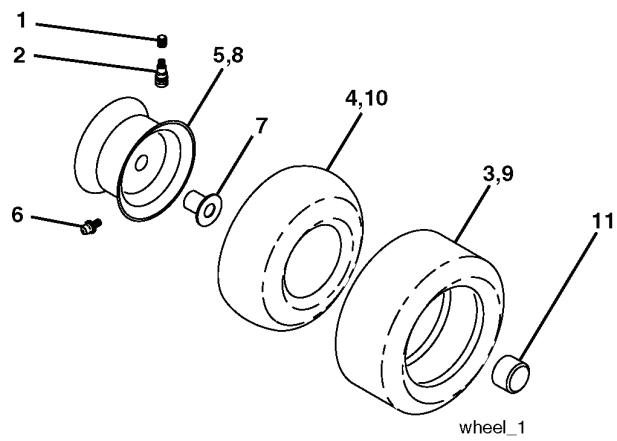

REPAIR PARTS

TRACTOR - MODEL NO. YTH180 XP (HEYTH180KB), PRODUCT NO. 954 17 02-05
STEERING ASSEMBLY

REF.	PART NO.	DESCRIPTION	REMARK	QTY.	KIT
1	532166627	STEERING WHEEL		1	
2	532184706	SHAFT		1	
3	532169840	SPINDLE		1	
4	532169839	SPINDLE		1	
5	532124931	WASHER		1	
6	532121748	WASHER		1	
8	812000029	RETAINER RING		1	
10	532175121	ROD		1	
11	810040600	WASHER		1	
12	873940800	NUT		1	
13	532136518	PIPE		1	
15	532145212	NUT		1	
17	532180641	SHAFT		1	
29	817000612	SCREW		1	
32	532171888	ROD		1	
33	819111216	WASHER		1	
34	810040500	WASHER		1	
35	873540500	NUT		1	
36	532155099	BUSHING		1	
37	532152927	SCREW		1	
38	532166626	INSERT		1	
39	819182411	WASHER		1	
40	873540600	NUT		1	
41	532159945	ADAPTER		1	
42	532169634	SLEEVE		1	
43	532121749	WASHER		1	
44	532180640	SHAFT		1	
46	532121232	HUB CAP		1	
51	873540400	NUT		1	
54	871130420	BOLT		1	
65	532160367	SPACER		1	
67	872110618	BOLT		1	
68	532169827	SHAFT		1	
71	532175146	STEERING GEAR		1	
82	532169835	BRACKET		1	
87	532173966	WASHER		1	
88	532175118	BOLT		1	
91	532175553	SPRING		1	
95	532188967	WASHER		1	

REPAIR PARTS

TRACTOR - MODEL NO. YTH180 XP (HEYTH180KB), PRODUCT NO. 954 17 02-05

WHEELS & TIRES

REF.	PART NO.	DESCRIPTION	REMARK	QTY.	KIT
1	532059192	CAP VALVE		1	
2	532065139	NIPPLE		1	
3	532106222	TIRE		1	
4	532059904	HOSE		1	
5	532138336	RIM		1	
6	532124957	FITTING		1	
7	532124959	BEARING		1	
8	532138337	RIM SPROCKET		1	
9	532122082	TIRE		1	
10	532124926	HOSE		1	
11	532175039	HUB CAP		1	
--	532144334	SEALING FOAM		1	