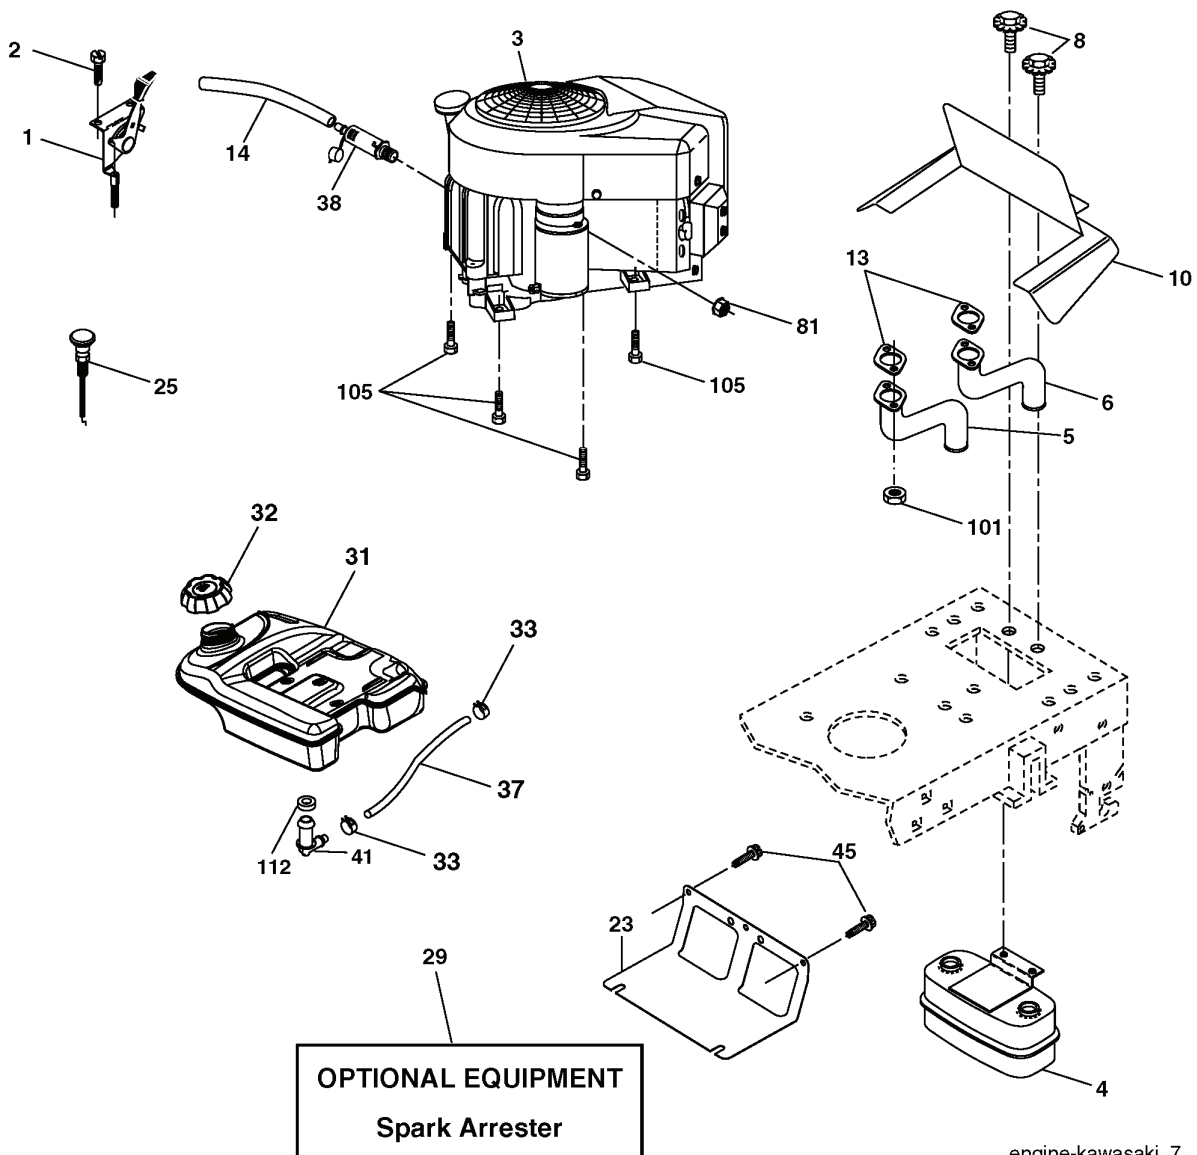

**TRACTOR-MODEL NUMBER YTH1842XP (96011006200), PRODUCT NO. 960 11 00-62
ENGINE**

REF.	PART NO.	DESCRIPTION	REMARK	QTY.	KIT
1	532170803	CONTROL THROT FLAG		1	
2	817720408	SCREW		1	
4	532149723	MUFFLER		1	
5	532176067	TUBE		1	
6	532176068	TUBE		1	
8	532171877	BOLT		1	
10	532146629	HEAT SHIELD		1	
14	532148456	TUBE		1	
23	532169837	HEAT SHIELD		1	
25	532191812	CONTROL		1	
29	532137180	SPARK ARRESTER KIT		1	
31	532179022	TANK FUEL 3 50 REAR		1	
32	532181803	TANK CAP		1	
33	532123487	HOSE CLAMP		1	
37	532142158	FULE LINE		1	
41	532139277	NIPPLE		1	
45	817000612	SCREW		1	
81	873510400	NUT		1	
101	532184362	NUT		1	
105	817120616	SCREW		1	
112	532003645	BUSHING		1