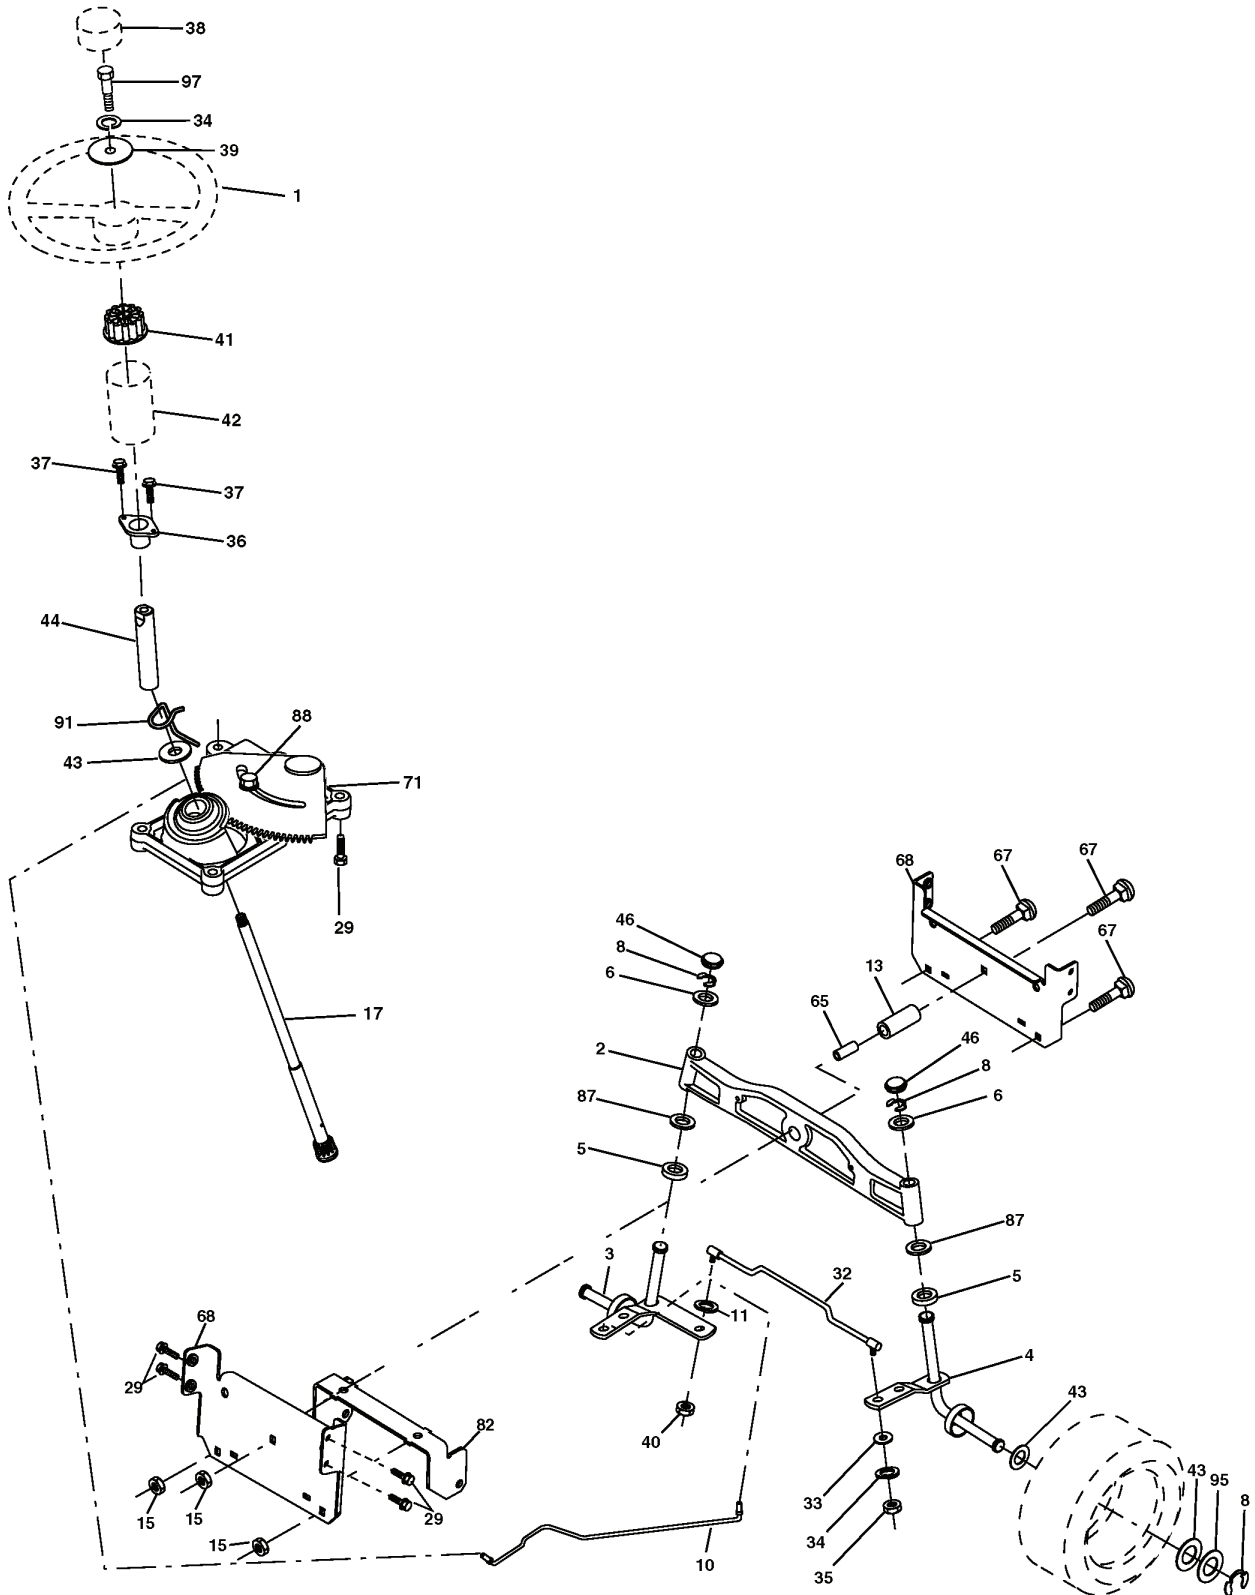

**TRACTOR-MODEL NUMBER YTH1842XP (96011006200), PRODUCT NO. 960 11 00-62
STEERING ASSEMBLY**

REF.	PART NO.	DESCRIPTION	REMARK	QTY.	KIT
1	532166627	STEERING WHEEL		1	
2	532184706	SHAFT		1	
3	532169840	SPINDLE		1	
4	532169839	SPINDLE		1	
5	532124931	WASHER		1	
6	532121748	WASHER		1	
8	812000029	RETAINER RING		1	
10	532175121	ROD		1	
11	810040600	WASHER		1	
13	532136518	PIPE		1	
15	532145212	NUT		1	
17	532190753	ROD		1	
29	817000612	SCREW		1	
32	532171888	ROD		1	
33	819111216	WASHER		1	
34	810040500	WASHER		1	
35	873540500	NUT		1	
36	532155099	BUSHING		1	
37	532152927	SCREW		1	
38	532166626	INSERT		1	
39	819113812	WASHER		1	
40	873540600	NUT		1	
41	532186737	ADAPTER		1	
42	532169634	SLEEVE		1	
43	532121749	WASHER		1	
44	532190752	SHAFT		1	
46	532121232	HUB CAP		1	
65	532160367	SPACER		1	
67	872110618	BOLT		1	
68	532169827	SHAFT		1	
71	532175146	STEERING GEAR		1	
82	532169835	BRACKET		1	
87	532173966	WASHER		1	
88	532175118	BOLT		1	
91	532175553	SPRING		1	
95	532188967	WASHER		1	
97	874780564	BOLT		1