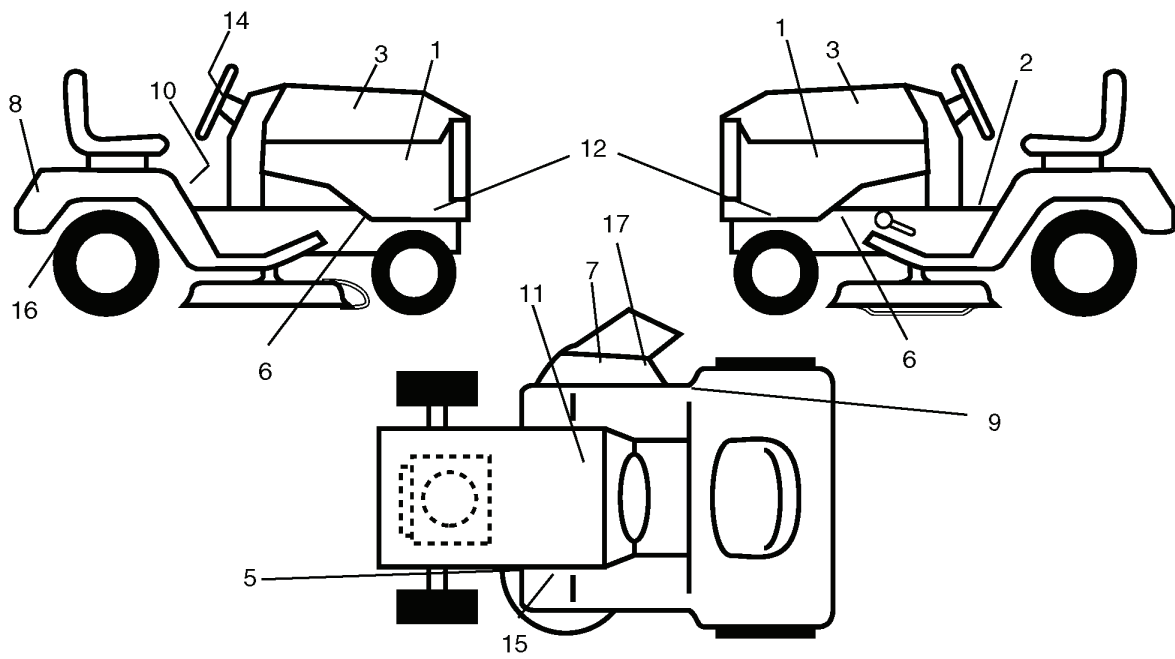

**TRACTOR-MODEL NUMBER YTH1842XP (96011006200), PRODUCT NO. 960 11 00-62
DECALS**

REF.	PART NO.	DESCRIPTION	REMARK	QTY.	KIT
1	532188921	DECAL		1	
2	532140837	DECAL		1	
3	532188922	DECAL		1	
5	532160396	DECAL		1	
6	532159736	DECAL		1	
7	532182166	DECAL		1	
8	532195766	DECAL		1	
9	532168869	DECAL		1	
10	532145498	DECAL		1	
11	532145005	DECAL		1	
12	532191153	DECAL		1	
14	532188925	DECAL		1	
15	532159737	DECAL		1	
16	532162598	DECAL		1	
17	532179128	DECAL		1	
--	532166960	DECAL		1	
--	532138311	DECAL		1	
--	532188252	PAD. FOOTREST LH		1	
--	532188253	PAD. FOOTREST RH		1	
--	532195758			1