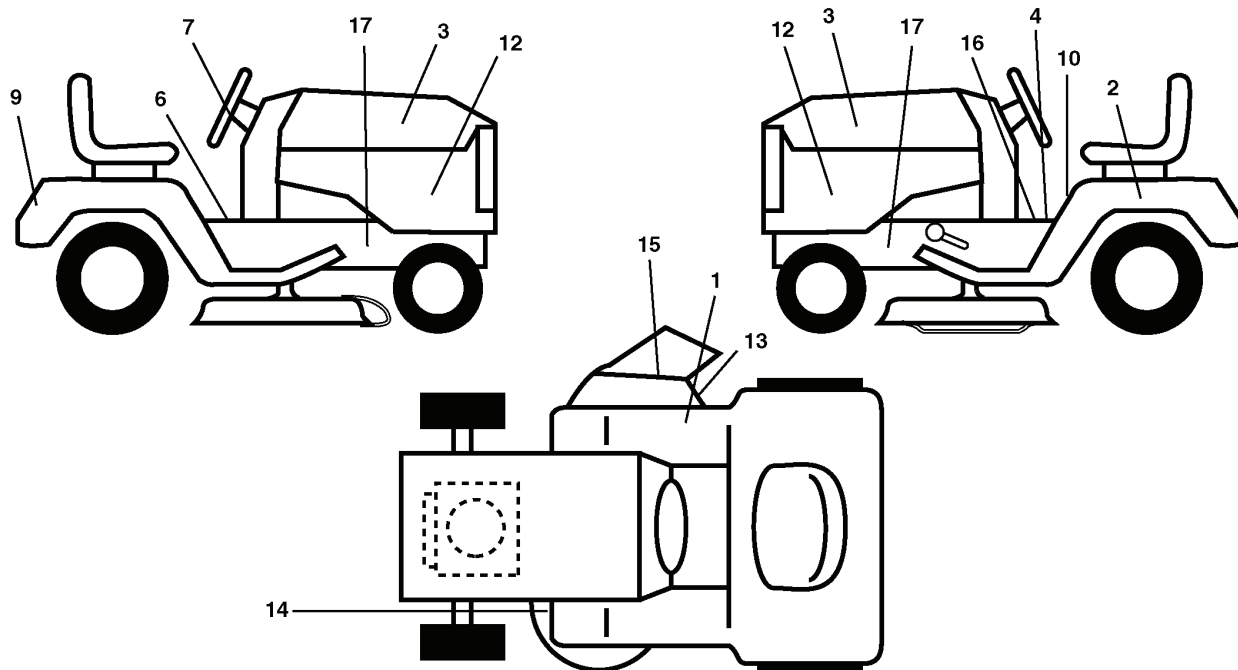

REPAIR PARTS

TRACTOR - MODEL NO. YTH1842XP (96011008300), PRODUCT NO. 960 11 00-83
DECALS

REF.	PART NO.	DESCRIPTION	REMARK	QTY.	KIT
1	532168869	DECAL		1	
2	532145005	DECAL		1	
3	532188921	DECAL		1	
4	532178302	DECAL		1	
6	532140837	DECAL		1	
7	532188925	DECAL		1	
9	532195766	DECAL		1	
10	532145498	DECAL		1	
12	532196324	DECAL		1	
13	532182166	DECAL		1	
14	532160396	DECAL		1	
15	532179128	DECAL		1	
16	532159737	DECAL		1	
17	532159736	DECAL		1	
--	532162598	DECAL		1	
--	532181495	SUPPORT		1	
--	532181496	SUPPORT		1	
--	532166960	DECAL		1	
--	532196326			1