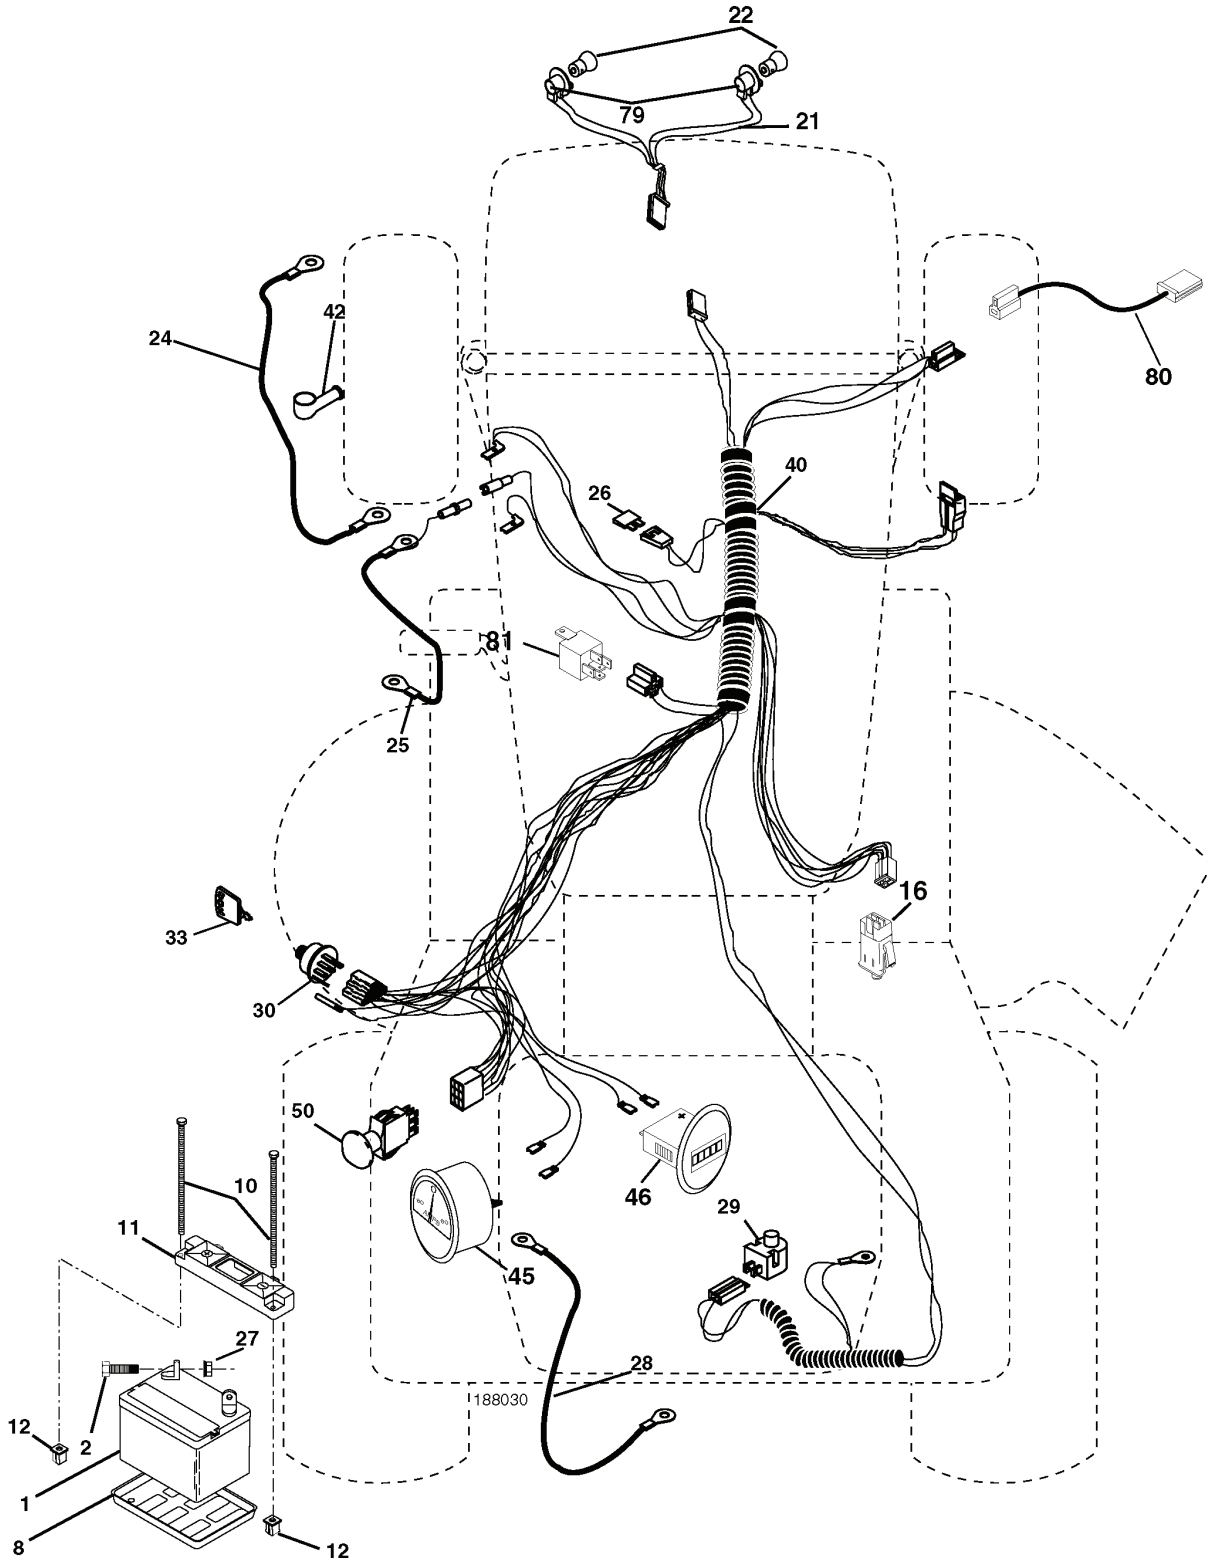

# REPAIR PARTS

TRACTOR - MODEL NO. YTH1842XP (96011008300), PRODUCT NO. 960 11 00-83  
SEAT ASSEMBLY

seat\_It.knob\_13

---

REF.	PART NO.	DESCRIPTION	REMARK	QTY.	KIT
1	532184995	SEAT		1	
2	532140551	BRACKET		1	
3	871110616	SCREW		1	
4	819131610	WASHER		1	
5	532145006	CLIP		1	
6	873800600	NUT		1	
7	532124181	SPRING		1	
8	817000616	SCREW		1	
9	819131614	WASHER		1	
10	532182493	BRACKET		1	
11	532166369	WING NUT		1	
12	532174648	BRACKET		1	
13	532121248	BUSHING		1	
14	872050412	BOLT		1	
15	532121249	SPACER		1	
16	532123740	SPRING		1	
17	532123976	LOCKNUT		1	
21	532171852	BOLT		1	
22	873800500	LOCK NUT		1	
24	819171912	WASHER		1	
25	532127018	BOLT		1	

# REPAIR PARTS

TRACTOR - MODEL NO. YTH1842XP (96011008300), PRODUCT NO. 960 11 00-83  
ELECTRICAL

REF.	PART NO.	DESCRIPTION	REMARK	QTY.	KIT
1	532144927	BATTERY		1	
2	874760412	BOLT		1	
8	532124886	BATTERIE TRAY		1	
10	532145211	BOLT		1	
11	532150109	HOLDER		1	
12	532145769	NUT		1	
16	532176138	MICRO SWITCH		1	
21	532175688	HARNES		1	
22	532004152	BULB		1	
24	532146148	CABLE		1	
25	532008860	CABLE		1	
26	532175158	FUSE		1	
27	873510400	NUT		1	
28	532145491	CABLE		1	
29	532192749	SWITCH.SEAT.DP W/RAMPS		1	
30	532175566	SWITCH		1	
33	532140401	KEY		1	
40	532188030	CABLE ASSY		1	
41	817720408	SCREW		1	
42	532131563	COVER		1	
43	532178861	SOLENOID		1	
45	532177500	GUAGE		1	
46	532177501	GUAGE		1	
50	532174651	SWITCH		1	
79	532175242	HOLDER		1	
80	532146685	CABLE ASSY		1	
81	532109748	RELAY		1	