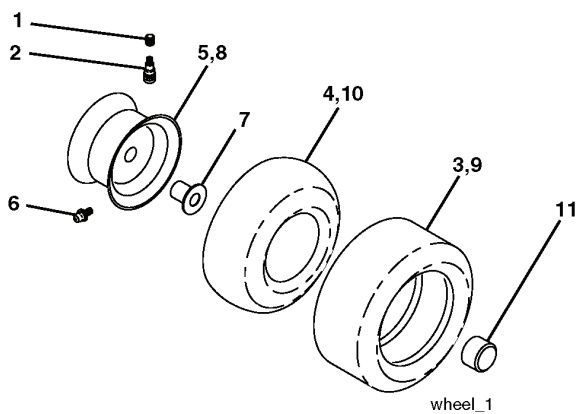

# REPAIR PARTS

TRACTOR - MODEL NO. YTH1842XP (96011008300), PRODUCT NO. 960 11 00-83  
ENGINE

engine-kawasaki\_7

REF.	PART NO.	DESCRIPTION	REMARK	QTY.	KIT
1	532178385	THROTTLE TRIGGER		1	
2	532171875	SCREW		1	
4	532149723	MUFFLER		1	
5	532176067	TUBE		1	
6	532176068	TUBE		1	
8	532171877	BOLT		1	
10	532146629	HEAT SHIELD		1	
14	532148456	TUBE		1	
23	532169837	HEAT SHIELD		1	
25	532191596	COMMA*RPLPAR 532187767428		1	
29	532137180	SPARK ARRESTER KIT		1	
31	532179022	TANK FUEL 3 50 REAR		1	
32	532181803	TANK CAP		1	
33	532123487	HOSE CLAMP		1	
37	532142158	FULE LINE		1	
41	532139277	NIPPLE		1	
45	817000612	SCREW		1	
81	873510400	NUT		1	
101	532184362	NUT		1	
105	817120616	SCREW		1	
112	532124952	BUSHING		1	

# REPAIR PARTS

TRACTOR - MODEL NO. YTH1842XP (96011008300), PRODUCT NO. 960 11 00-83  
ELECTRICAL

REF.	PART NO.	DESCRIPTION	REMARK	QTY.	KIT
1	532144927	BATTERY		1	
2	874760412	BOLT		1	
8	532124886	BATTERIE TRAY		1	
10	532145211	BOLT		1	
11	532150109	HOLDER		1	
12	532145769	NUT		1	
16	532176138	MICRO SWITCH		1	
21	532175688	HARNES		1	
22	532004152	BULB		1	
24	532146148	CABLE		1	
25	532008860	CABLE		1	
26	532175158	FUSE		1	
27	873510400	NUT		1	
28	532145491	CABLE		1	
29	532192749	SWITCH.SEAT.DP W/RAMPS		1	
30	532175566	SWITCH		1	
33	532140401	KEY		1	
40	532188030	CABLE ASSY		1	
41	817720408	SCREW		1	
42	532131563	COVER		1	
43	532178861	SOLENOID		1	
45	532177500	GUAGE		1	
46	532177501	GUAGE		1	
50	532174651	SWITCH		1	
79	532175242	HOLDER		1	
80	532146685	CABLE ASSY		1	
81	532109748	RELAY		1	

### WHEELS & TIRES

---

REF.	PART NO.	DESCRIPTION	REMARK	QTY.	KIT
1	532059192	CAP VALVE		1	
2	532065139	NIPPLE		1	
3	532106222	TIRE		1	
4	532059904	HOSE		1	
5	532138336	RIM		1	
6	532124957	FITTING		1	
7	532124959	BEARING		1	
8	532138337	RIM SPROCKET		1	
9	532122082	TIRE		1	
10	532124926	HOSE		1	
11	532175039	HUB CAP		1	
--	532144334	SEALING FOAM		1	