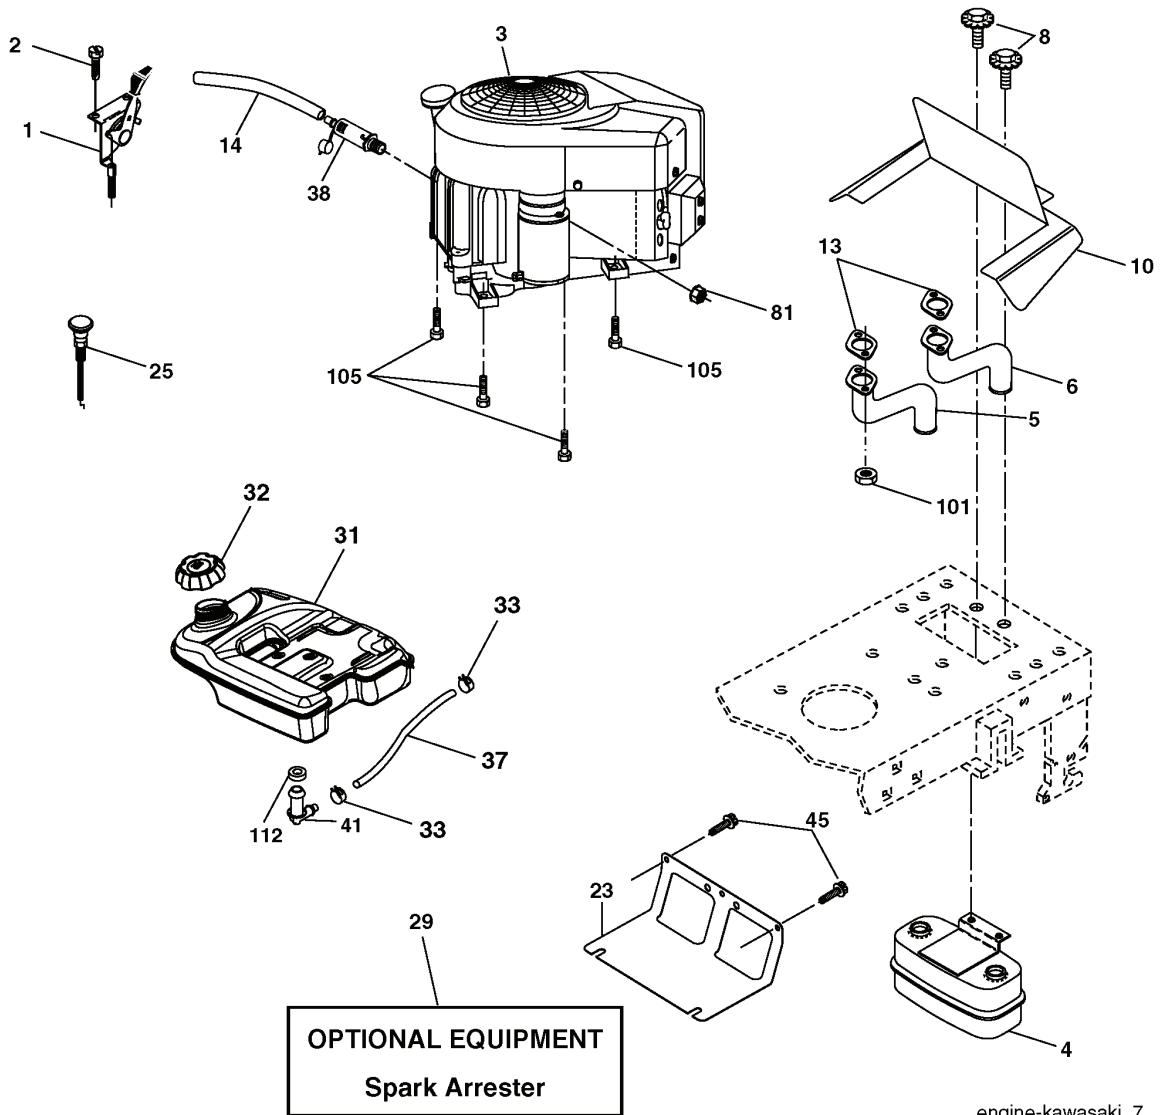

# REPAIR PARTS

TRACTOR - MODEL NO. YTH1842XP (96011008300), PRODUCT NO. 960 11 00-83  
SEAT ASSEMBLY

seat\_It.knob\_13

---

REF.	PART NO.	DESCRIPTION	REMARK	QTY.	KIT
1	532184995	SEAT		1	
2	532140551	BRACKET		1	
3	871110616	SCREW		1	
4	819131610	WASHER		1	
5	532145006	CLIP		1	
6	873800600	NUT		1	
7	532124181	SPRING		1	
8	817000616	SCREW		1	
9	819131614	WASHER		1	
10	532182493	BRACKET		1	
11	532166369	WING NUT		1	
12	532174648	BRACKET		1	
13	532121248	BUSHING		1	
14	872050412	BOLT		1	
15	532121249	SPACER		1	
16	532123740	SPRING		1	
17	532123976	LOCKNUT		1	
21	532171852	BOLT		1	
22	873800500	LOCK NUT		1	
24	819171912	WASHER		1	
25	532127018	BOLT		1	

# REPAIR PARTS

TRACTOR - MODEL NO. YTH1842XP (96011008300), PRODUCT NO. 960 11 00-83  
ENGINE

engine-kawasaki\_7

REF.	PART NO.	DESCRIPTION	REMARK	QTY.	KIT
1	532178385	THROTTLE TRIGGER		1	
2	532171875	SCREW		1	
4	532149723	MUFFLER		1	
5	532176067	TUBE		1	
6	532176068	TUBE		1	
8	532171877	BOLT		1	
10	532146629	HEAT SHIELD		1	
14	532148456	TUBE		1	
23	532169837	HEAT SHIELD		1	
25	532191596	COMMA*RPLPAR 532187767428		1	
29	532137180	SPARK ARRESTER KIT		1	
31	532179022	TANK FUEL 3 50 REAR		1	
32	532181803	TANK CAP		1	
33	532123487	HOSE CLAMP		1	
37	532142158	FULE LINE		1	
41	532139277	NIPPLE		1	
45	817000612	SCREW		1	
81	873510400	NUT		1	
101	532184362	NUT		1	
105	817120616	SCREW		1	
112	532124952	BUSHING		1	