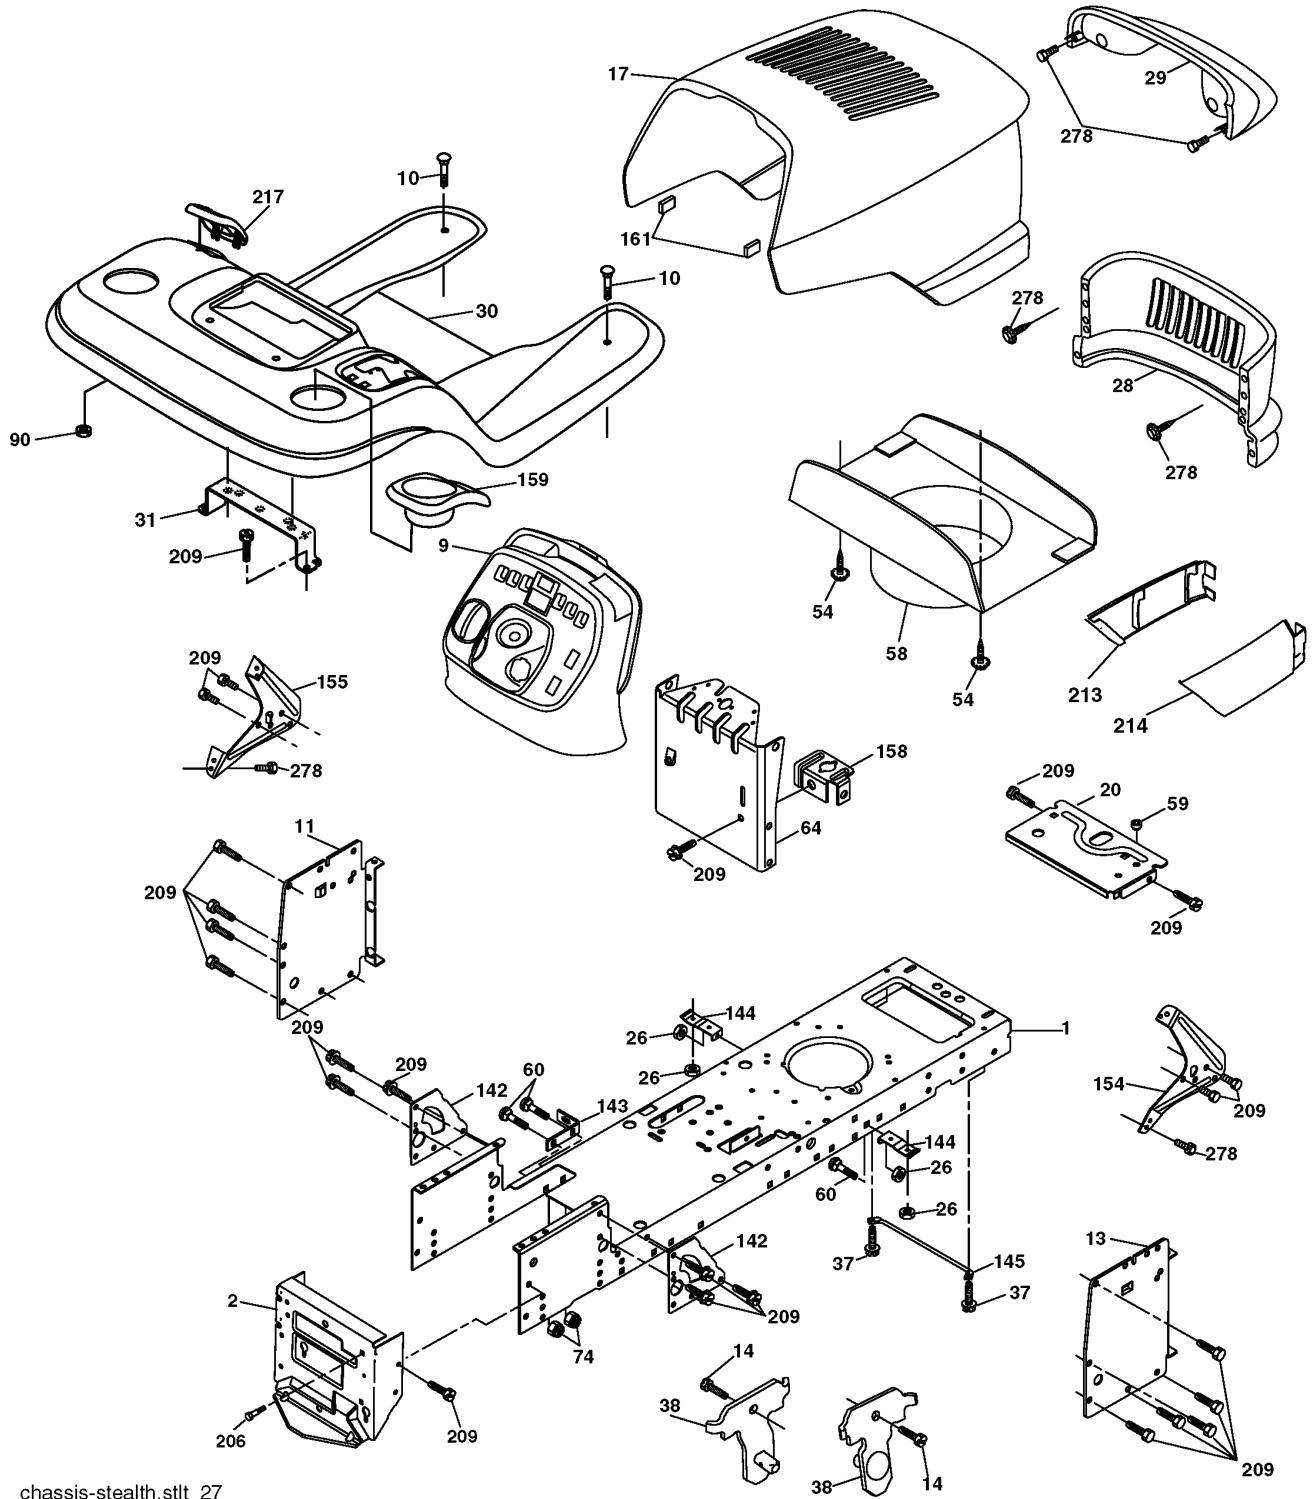

### WHEELS & TIRES

---

REF.	PART NO.	DESCRIPTION	REMARK	QTY.	KIT
1	532059192	CAP VALVE		1	
2	532065139	NIPPLE		1	
3	532106222	TIRE		1	
4	532059904	HOSE		1	
5	532138336	RIM		1	
6	532124957	FITTING		1	
7	532124959	BEARING		1	
8	532138337	RIM SPROCKET		1	
9	532122082	TIRE		1	
10	532124926	HOSE		1	
11	532175039	HUB CAP		1	
--	532144334	SEALING FOAM		1	

# REPAIR PARTS

TRACTOR - MODEL NO. YTH1842XP (96011008300), PRODUCT NO. 960 11 00-83  
CHASSIS AND ENCLOSURES

REF.	PART NO.	DESCRIPTION	REMARK	QTY.	KIT
1	532174619	FRAME		1	
2	532176554	PLATE		1	
9	532195886	PANEL		1	
10	872140608	BOLT		1	
11	532167203	PLATE		1	
13	532178298	PANEL		1	
14	817490608	SCREW		1	
17	532190055	HOOD		1	
20	532162026	PLATE		1	
26	873800600	NUT		1	
28	532182873	CALA*RPL.PAR 532175289418		1	
29	532188212	LENS		1	
30	532191815	GUARD		1	
31	532139976	BRACKET		1	
37	817490508	SCREW		1	
38	532175710	BRACKET		1	
54	532161464	SCREW		1	
58	532189876	AIR CONDUCTOR		1	
59	532187495	BUSHING		1	
60	872140606	BOLT		1	
64	532174997	DASH		1	
74	873680600	NUT		1	
90	532124346	NUT		1	
142	532175702	PLATE		1	
143	532186689	BRACKET		1	
144	532175582	BRACKET		1	
145	532156524	SHAFT		1	
154	532161897	BRACKET		1	
155	532161900	BRACKET		1	
158	532162037	BRACKET		1	
159	532185434	HOLDER		1	
161	532164655	ABSORBER		1	
206	532170165	BOLT		1	
209	817000612	SCREW		1	
213	532177587	COTE*RPL.PAR 532169848418		1	
214	532177586	COTE*RPL.PAR 532169847418		1	
217	532185436	BRACKET		1	
278	532191611	SCREW		1	