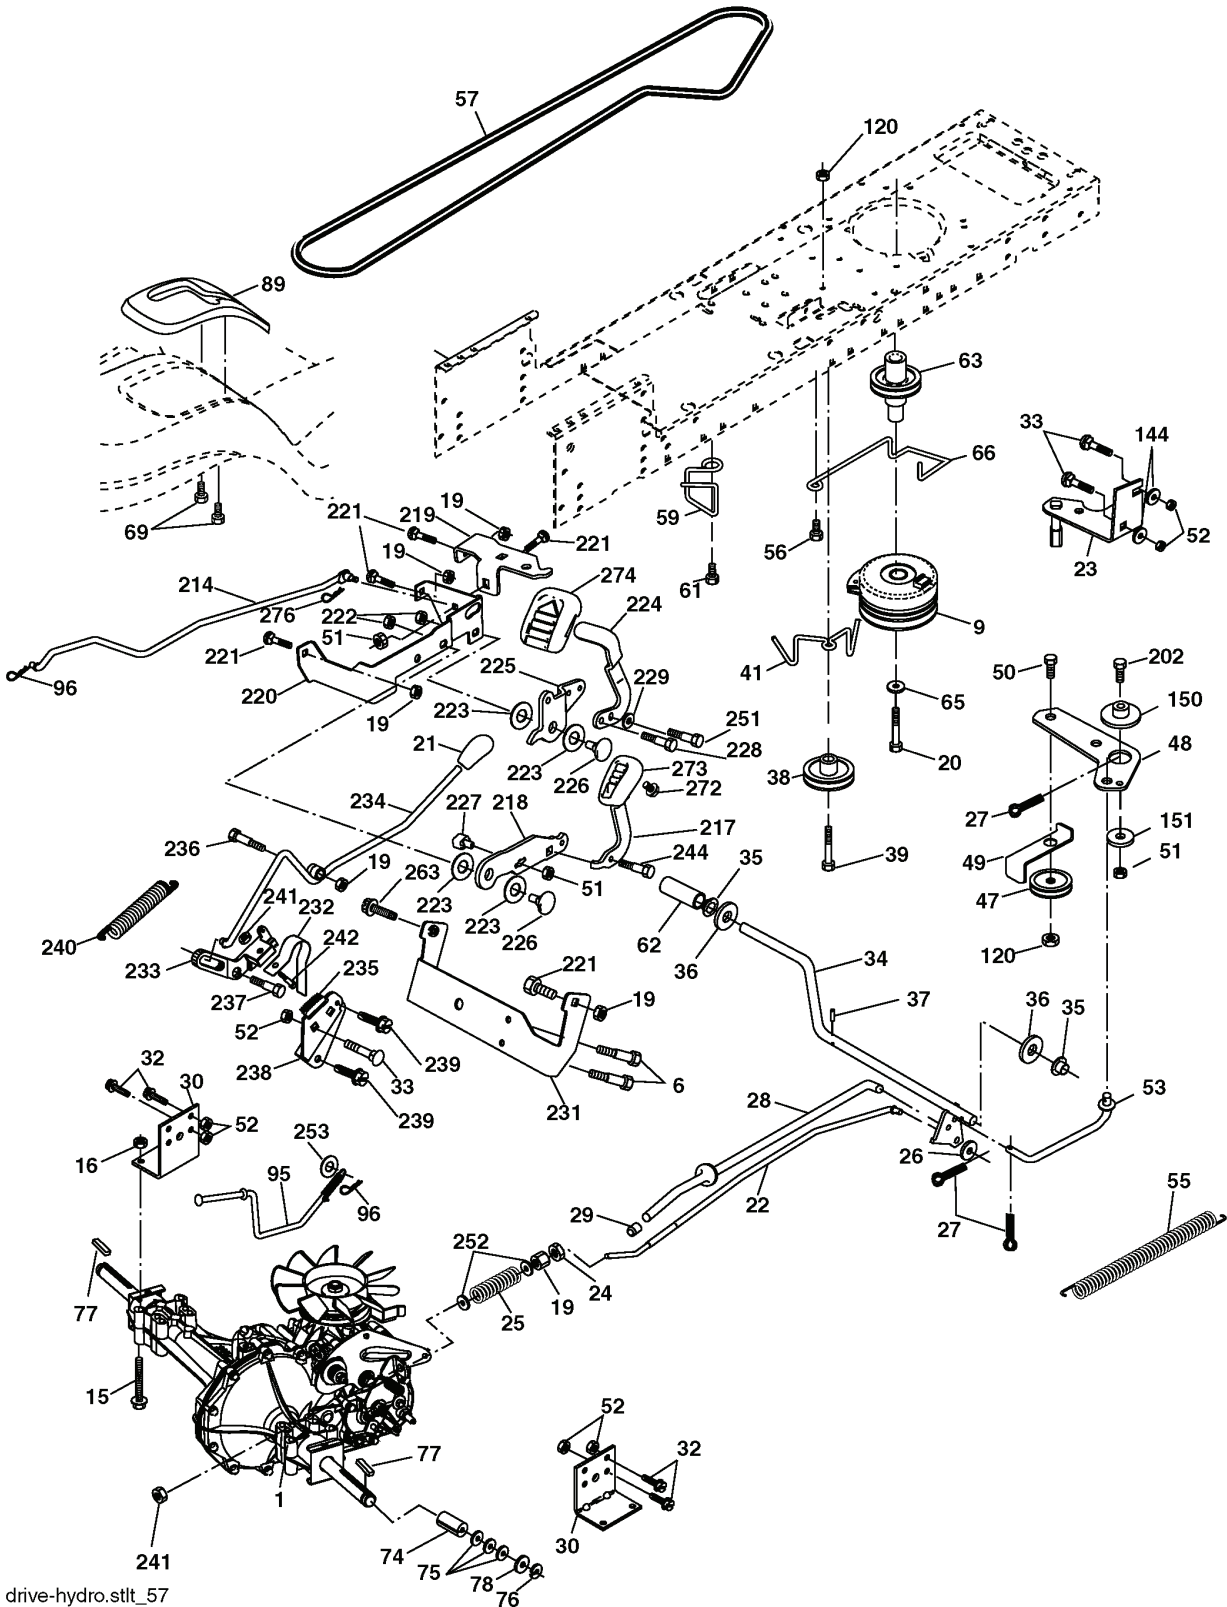

REPAIR PARTS

TRACTOR - MODEL NO. YTH1842XP (96011008300), PRODUCT NO. 960 11 00-83
DRIVE

drive-hydro.stlt_57

REF.	PART NO.	DESCRIPTION	REMARK	QTY.	KIT
6	817060512	SCREW		1	
9	532160889	CLUTCH		1	
15	874490544	SCREW		1	
16	873800500	LOCK NUT		1	
19	873800600	NUT		1	
20	532150280	SCREW		1	
21	532181454	KNOB		1	
22	532175896	ROD		1	
23	532171258	BRACKET		1	
24	873350600	NUT		1	
25	532192036	SPRING		1	
26	819131316	WASHER		1	
27	876020412	SPLIT PIN		1	
28	532175765	SHAFT		1	
29	532071673	COVER		1	
30	532169592	BRACKET		1	
32	874760512	BOLT		1	
33	872140506	BOLT		1	
34	532175578	SHAFT		1	
35	532120183	BEARING		1	
36	819211616	WASHER		1	
37	532124963	PIN RETAINING SCREW		1	
38	532179114	PULLEY		1	
39	872110622	BOLT		1	
41	532175556	BELT GUIDE		1	
47	532127783	PULLEY		1	
48	532154407	GUIDE		1	
49	532123205	BELT GUIDE		1	
50	872110612	BOLT		1	
51	873680600	NUT		1	
52	873680500	NUT		1	
53	532105710	LINK		1	
55	532105709	SPRING		1	
56	817060620	SCREW		1	
57	532140294	BELT		1	
59	532169691	BELT GUIDE		1	
61	817120614	SCREW		1	
62	532124872	PEDAL RUBBER		1	
63	532175414	PULLEY		1	
64	532173937	BOLT		1	
65	810040700	WASHER		1	
66	532154778	TENSIONER		1	
69	532142432	SCREW		1	
74	532137057	SPACER		1	
75	532121749	WASHER		1	
76	812000001	RETAINER RING		1	
77	532123583	KEY		1	
78	532121748	WASHER		1	
89	532191915	GRILLE DE VITESSE		1	
95	532180825	ROD		1	
96	532124788	RETAINER RING		1	
120	873900600	NUT		1	
144	819111016	WASHER		1	
150	532175456	SPACER		1	
151	819133210	WASHER		1	
202	872110614	BOLT		1	
214	532174735	LINK		1	
217	532179433	PEDAL		1	
218	532174713	LINK		1	
219	532174839	BRACKET		1	
220	532174711	BRACKET		1	
221	872140606	BOLT		1	
222	873680700	NUT		1	
223	532174840	WASHER		1	
224	532174736	PEDAL		1	
225	532174712	LINK		1	
226	532174902	BOLT		1	
227	532174710	CAM		1	
228	532179032	BOLT		1	
229	532176451	WASHER		1	
231	532174573	STRAP		1	
232	532175570	ACTIWATER		1	
233	532174856	PAWL		1	
234	532174858	LEVER		1	
235	532174857	PAWL		1	
236	532128903	BOLT		1	
237	532170165	BOLT		1	
238	532175807	LEVER		1