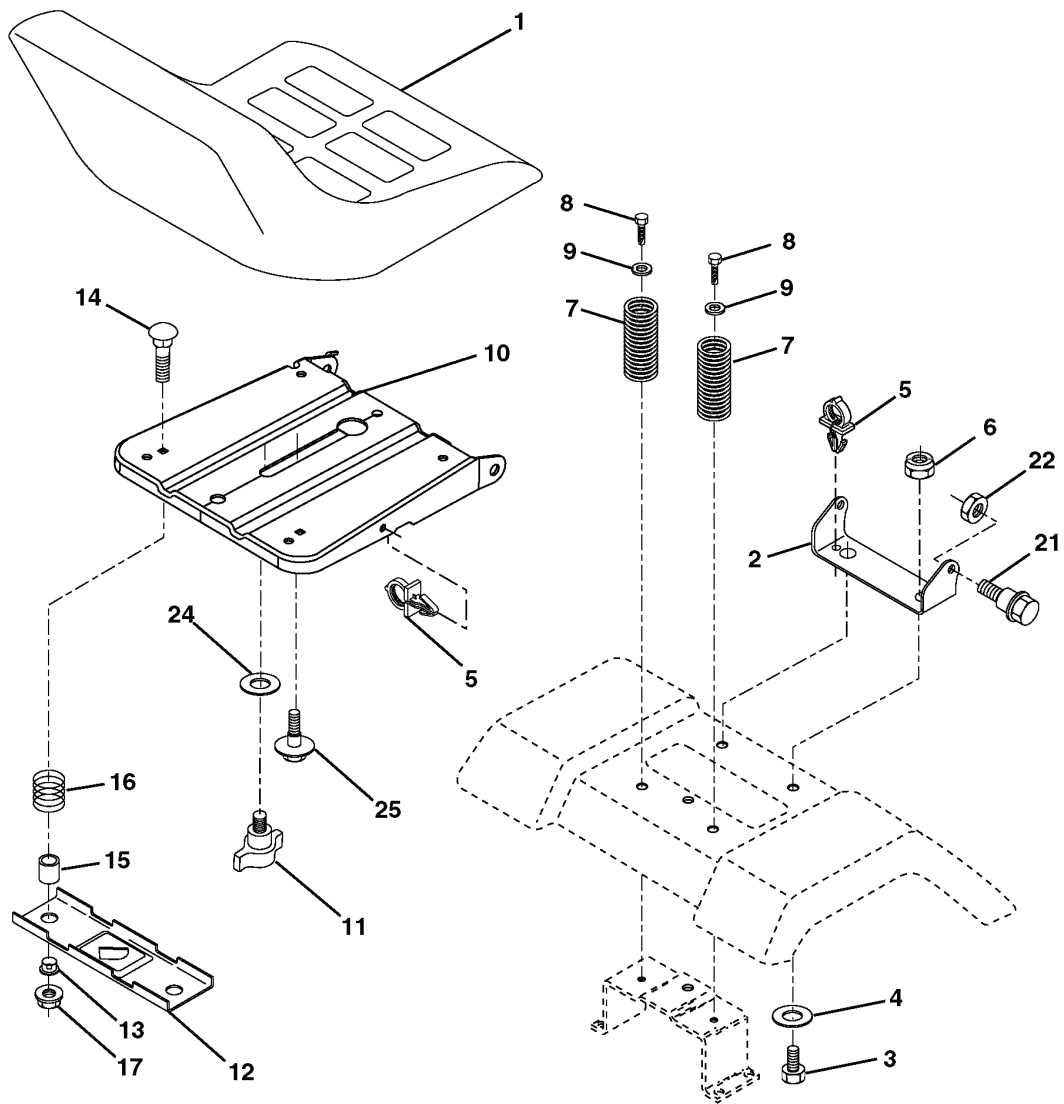

# **SPARE PARTS LIST**

# REPAIR PARTS

TRACTOR - MODEL NO. YTH1842XP (96011008300), PRODUCT NO. 960 11 00-83  
SEAT ASSEMBLY

seat\_It.knob\_13

---

REF.	PART NO.	DESCRIPTION	REMARK	QTY.	KIT
1	532184995	SEAT		1	
2	532140551	BRACKET		1	
3	871110616	SCREW		1	
4	819131610	WASHER		1	
5	532145006	CLIP		1	
6	873800600	NUT		1	
7	532124181	SPRING		1	
8	817000616	SCREW		1	
9	819131614	WASHER		1	
10	532182493	BRACKET		1	
11	532166369	WING NUT		1	
12	532174648	BRACKET		1	
13	532121248	BUSHING		1	
14	872050412	BOLT		1	
15	532121249	SPACER		1	
16	532123740	SPRING		1	
17	532123976	LOCKNUT		1	
21	532171852	BOLT		1	
22	873800500	LOCK NUT		1	
24	819171912	WASHER		1	
25	532127018	BOLT		1	

# REPAIR PARTS

TRACTOR - MODEL NO. YTH1842XP (96011008300), PRODUCT NO. 960 11 00-83  
ENGINE

engine-kawasaki\_7

REF.	PART NO.	DESCRIPTION	REMARK	QTY.	KIT
1	532178385	THROTTLE TRIGGER		1	
2	532171875	SCREW		1	
4	532149723	MUFFLER		1	
5	532176067	TUBE		1	
6	532176068	TUBE		1	
8	532171877	BOLT		1	
10	532146629	HEAT SHIELD		1	
14	532148456	TUBE		1	
23	532169837	HEAT SHIELD		1	
25	532191596	COMMA*RPLPAR 532187767428		1	
29	532137180	SPARK ARRESTER KIT		1	
31	532179022	TANK FUEL 3 50 REAR		1	
32	532181803	TANK CAP		1	
33	532123487	HOSE CLAMP		1	
37	532142158	FULE LINE		1	
41	532139277	NIPPLE		1	
45	817000612	SCREW		1	
81	873510400	NUT		1	
101	532184362	NUT		1	
105	817120616	SCREW		1	
112	532124952	BUSHING		1	

### WHEELS & TIRES

---

REF.	PART NO.	DESCRIPTION	REMARK	QTY.	KIT
1	532059192	CAP VALVE		1	
2	532065139	NIPPLE		1	
3	532106222	TIRE		1	
4	532059904	HOSE		1	
5	532138336	RIM		1	
6	532124957	FITTING		1	
7	532124959	BEARING		1	
8	532138337	RIM SPROCKET		1	
9	532122082	TIRE		1	
10	532124926	HOSE		1	
11	532175039	HUB CAP		1	
--	532144334	SEALING FOAM		1	