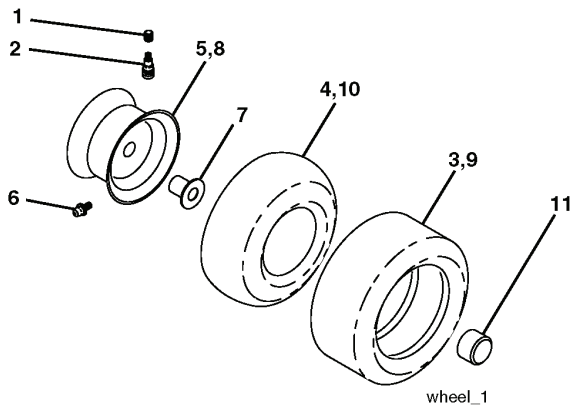

REPAIR PARTS

TRACTOR - MODEL NO. YTH1842XP (96011008302), PRODUCT NO. 960 11 00-83
STEERING ASSEMBLY

REF.	PART NO.	DESCRIPTION	REMARK	QTY.	KIT
1	532166627	STEERING WHEEL		1	
2	532184706	SHAFT		1	
3	532169840	SPINDLE		1	
4	532169839	SPINDLE		1	
5	532124931	WASHER		1	
6	532121748	WASHER		1	
8	812000029	RETAINER RING		1	
10	532175121	ROD		1	
11	810040600	WASHER		1	
12	873940800	NUT		1	
13	532136518	PIPE		1	
15	532145212	NUT		1	
17	532177883	SHAFT		1	
29	817000612	SCREW		1	
32	532171888	ROD		1	
33	819111216	WASHER		1	
34	810040500	WASHER		1	
35	873540500	NUT		1	
36	532155105	BUSHING		1	
37	532152927	SCREW		1	
38	532166626	INSERT		1	
39	819182411	WASHER		1	
40	873540600	NUT		1	
41	532159945	ADAPTER		1	
42	532190112	SLEEVE		1	
43	532121749	WASHER		1	
46	532121232	HUB CAP		1	
65	532160367	SPACER		1	
67	872110618	BOLT		1	
68	532169827	SHAFT		1	
71	532175146	STEERING GEAR		1	
73	532177593	RALLONGE*RPL.PAR 532160135		1	
82	532169835	BRACKET		1	
87	532173966	WASHER		1	
88	532175118	BOLT		1	
91	532175553	SPRING		1	
95	532188967	WASHER		1	

REPAIR PARTS

TRACTOR - MODEL NO. YTH1842XP (96011008302), PRODUCT NO. 960 11 00-83

WHEELS & TIRES

REF.	PART NO.	DESCRIPTION	REMARK	QTY.	KIT
1	532059192	CAP VALVE		1	
2	532065139	NIPPLE		1	
3	532106222	TIRE		1	
4	532059904	HOSE		1	
5	532138336	RIM		1	
6	532124957	FITTING		1	
7	532124959	BEARING		1	
8	532138337	RIM.SPROCKET		1	
9	532122082	TIRE		1	
10	532124926	HOSE		1	
11	532175039	HUB CAP		1	
--	532144334	SEALING FOAM		1	