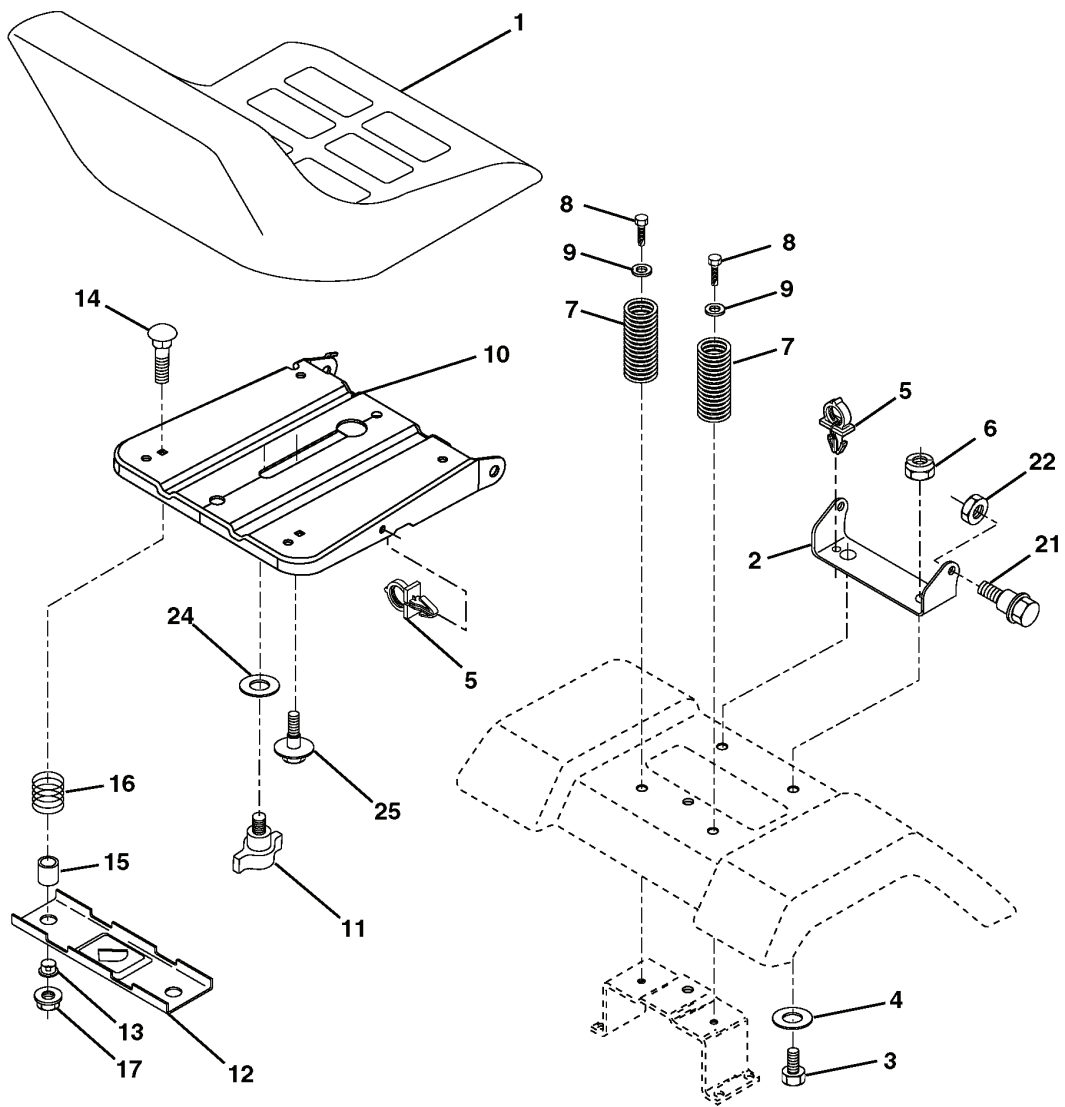

REF.	PART NO.	DESCRIPTION	REMARK	QTY.	KIT
241	873930400	NUT		1	
242	874780412	BOLT		1	
243	532190736	BRACKET		1	
244	817490510	SCREW		1	
251	817060516	SCREW		1	
253	532179422	WASHER		1	
254	817000616	SCREW		1	
263	817000612	SCREW		1	
272	817670508	SCREW		1	
273	532179610	COVER		1	
274	532175646	COVER		1	
276	532178062	CLIP		1	

REPAIR PARTS

TRACTOR - MODEL NO. YTH1842XP (96011008302), PRODUCT NO. 960 11 00-83
SEAT ASSEMBLY

seat_It.knob_13

REF.	PART NO.	DESCRIPTION	REMARK	QTY.	KIT
1	532184995	SEAT		1	
2	532140551	BRACKET		1	
3	871110616	SCREW		1	
4	819131610	WASHER		1	
5	532145006	CLIP		1	
6	873800600	NUT		1	
7	532124181	SPRING		1	
8	817000616	SCREW		1	
9	819131614	WASHER		1	
10	532182493	BRACKET		1	
11	532166369	WING NUT		1	
12	532174648	BRACKET		1	
13	532121248	BUSHING		1	
14	872050412	BOLT		1	
15	532121249	SPACER		1	
16	532123740	SPRING		1	
17	532123976	LOCKNUT		1	
21	532171852	BOLT		1	
22	873800500	LOCK NUT		1	
24	819171912	WASHER		1	
25	532127018	BOLT		1	