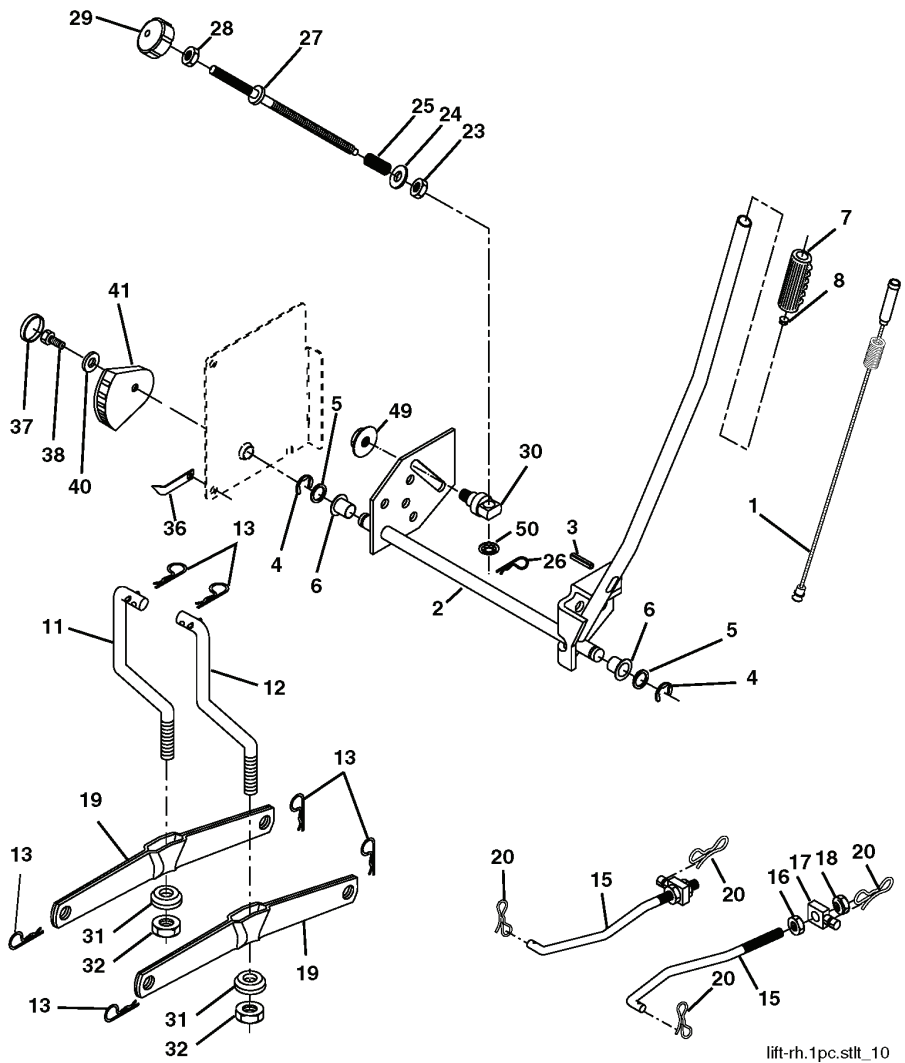

REPAIR PARTS

TRACTOR - MODEL NO. YTH1842XP (96011008302), PRODUCT NO. 960 11 00-83
DECALS

REF.	PART NO.	DESCRIPTION	REMARK	QTY.	KIT
1	532168869	DECAL		1	
2	532145005	DECAL		1	
3	532188921	DECAL		1	
4	532178302	DECAL		1	
6	532140837	DECAL		1	
7	532188925	DECAL		1	
9	532195766	DECAL		1	
10	532145498	DECAL		1	
12	532196324	DECAL		1	
13	532182166	DECAL		1	
14	532160396	DECAL		1	
15	532179128	DECAL		1	
16	532159737	DECAL		1	
17	532159736	DECAL		1	
--	532162598	DECAL		1	
--	532181495	SUPPORT		1	
--	532181496	SUPPORT		1	
--	532166960	DECAL		1	
--	532199002			1	

REPAIR PARTS

TRACTOR - MODEL NO. YTH1842XP (96011008302), PRODUCT NO. 960 11 00-83
MOWER LIFT

lift-rh.1pc.stlt_10

REF.	PART NO.	DESCRIPTION	REMARK	QTY.	KIT
1	532198417	SPRING		1	
2	532198070	SHAFT		1	
3	532188822	GROOVED PIN		1	
4	812000002	RETAINER RING		1	
5	819211621	WASHER		1	
6	532120183	BEARING		1	
7	532125631	HANDLE		1	
8	532124526	KNOB		1	
11	532139865	LINK		1	
12	532139866	LINK		1	
13	532124670	RETAINER RING		1	
15	532173288	LINK		1	
16	873350800	NUT		1	
17	532175689	BRACKET		1	
18	873800800	NUT		1	
19	532139868	LEVER		1	
20	532194209	SPRING		1	
23	532110807	NUT		1	
24	819131016	WASHER		1	
25	532164024	SPRING		1	
26	532169484	PIN		1	
27	532164543	ROD		1	
28	873350600	NUT		1	
29	532138057	KNOB		1	
30	532150233	TRUNNION		1	
31	532169865	BEARING		1	
32	873540600	NUT		1	
36	532155097	INDICATOR		1	
37	532123935	PLUG		1	
38	817060516	SCREW		1	
40	819112410	WASHER		1	
41	532155098	LEVER		1	
49	532145212	NUT		1	
50	532110452	NUT		1	