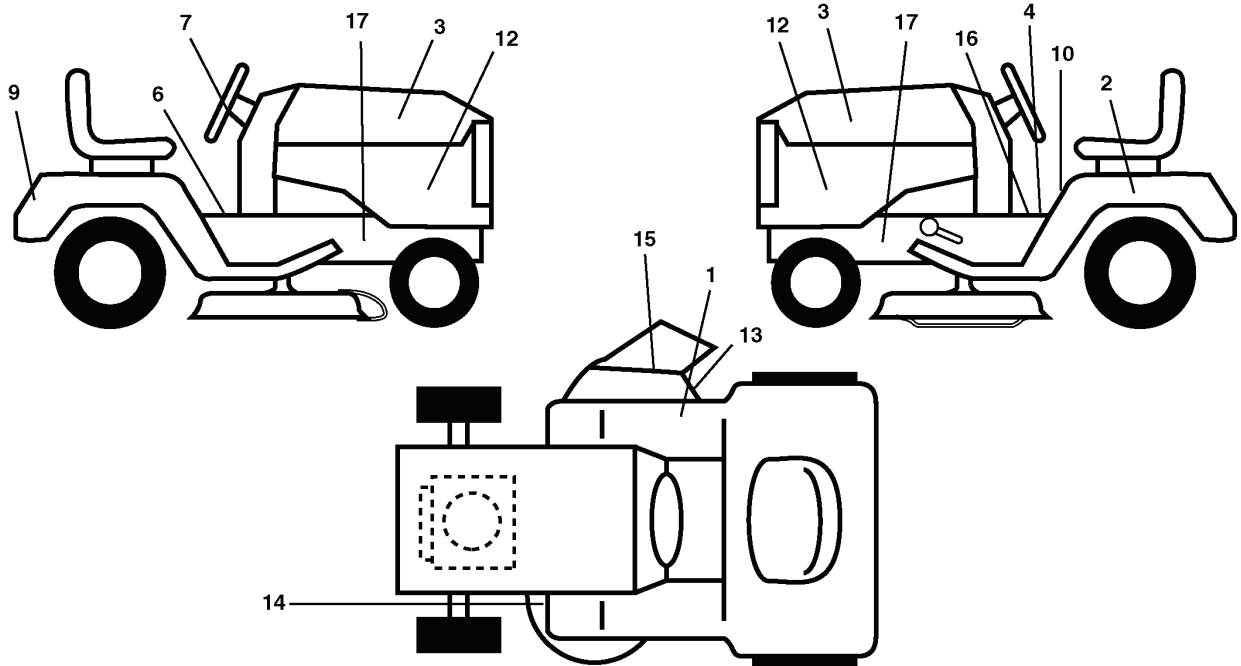

REPAIR PARTS

TRACTOR - MODEL NO. YTH1842XP (96011008302), PRODUCT NO. 960 11 00-83
DECALS

REF.	PART NO.	DESCRIPTION	REMARK	QTY.	KIT
1	532168869	DECAL		1	
2	532145005	DECAL		1	
3	532188921	DECAL		1	
4	532178302	DECAL		1	
6	532140837	DECAL		1	
7	532188925	DECAL		1	
9	532195766	DECAL		1	
10	532145498	DECAL		1	
12	532196324	DECAL		1	
13	532182166	DECAL		1	
14	532160396	DECAL		1	
15	532179128	DECAL		1	
16	532159737	DECAL		1	
17	532159736	DECAL		1	
--	532162598	DECAL		1	
--	532181495	SUPPORT		1	
--	532181496	SUPPORT		1	
--	532166960	DECAL		1	
--	532199002			1