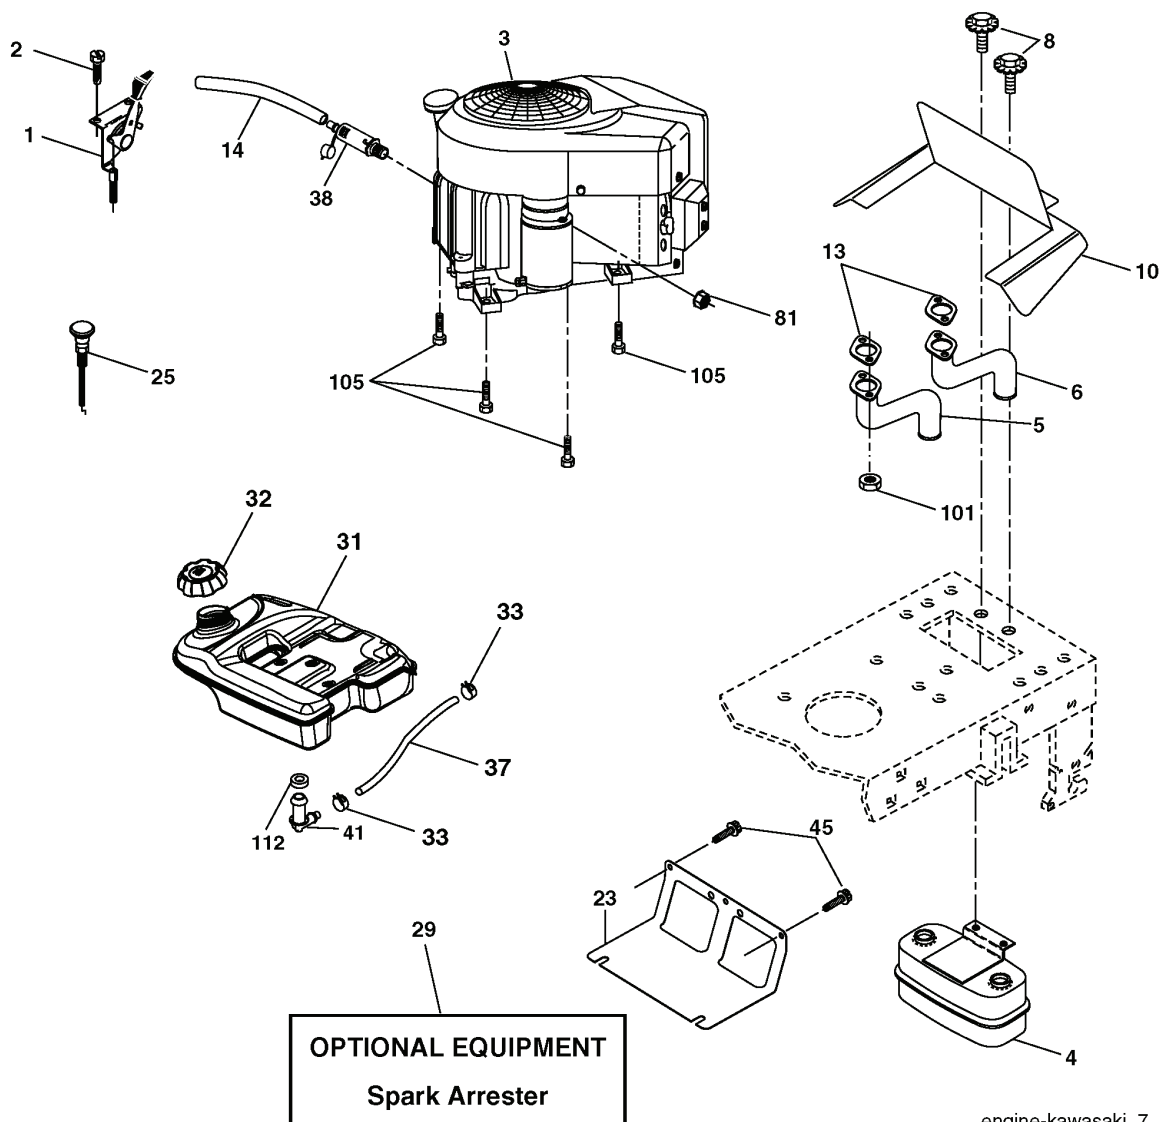

REPAIR PARTS

TRACTOR - MODEL NO. YTH1842XP (96011008302), PRODUCT NO. 960 11 00-83

WHEELS & TIRES

REF.	PART NO.	DESCRIPTION	REMARK	QTY.	KIT
1	532059192	CAP VALVE		1	
2	532065139	NIPPLE		1	
3	532106222	TIRE		1	
4	532059904	HOSE		1	
5	532138336	RIM		1	
6	532124957	FITTING		1	
7	532124959	BEARING		1	
8	532138337	RIM.SPROCKET		1	
9	532122082	TIRE		1	
10	532124926	HOSE		1	
11	532175039	HUB CAP		1	
--	532144334	SEALING FOAM		1	

REPAIR PARTS

TRACTOR - MODEL NO. YTH1842XP (96011008302), PRODUCT NO. 960 11 00-83
ENGINE

REF.	PART NO.	DESCRIPTION	REMARK	QTY.	KIT
1	532178385	THROTTLE TRIGGER		1	
2	532171875	SCREW		1	
4	532149723	MUFFLER		1	
5	532176067	TUBE		1	
6	532176068	TUBE		1	
8	532171877	BOLT		1	
10	532146629	HEAT SHIELD		1	
14	532148456	TUBE		1	
23	532169837	HEAT SHIELD		1	
25	532191596	COMMA*RPLPAR 532187767428		1	
29	532137180	SPARK ARRESTER KIT		1	
31	532179022	TANK FUEL 3 50 REAR		1	
32	532181803	TANK CAP		1	
33	532123487	HOSE CLAMP		1	
37	532142158	FULE LINE		1	
41	532139277	NIPPLE		1	
45	817000612	SCREW		1	
81	873510400	NUT		1	
101	532184362	NUT		1	
105	817120616	SCREW		1	
112	532124952	BUSHING		1	