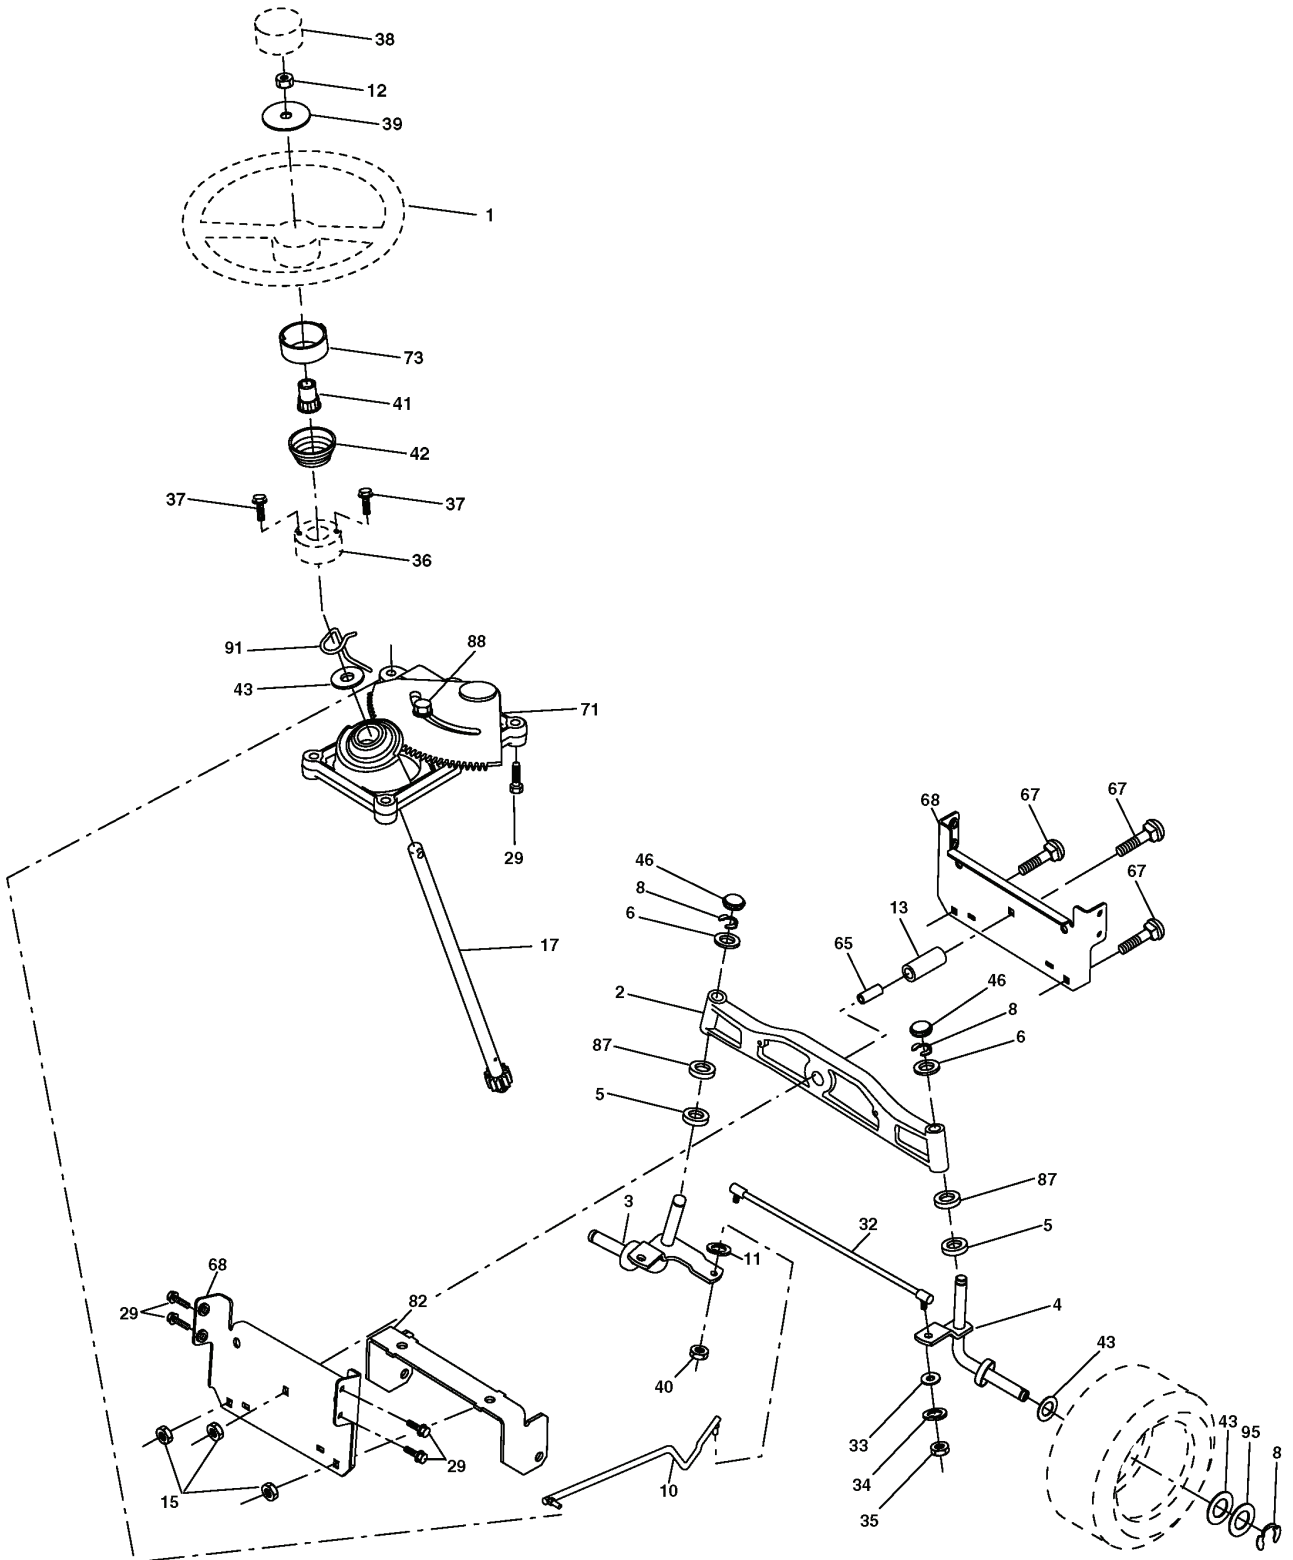

REPAIR PARTS

TRACTOR - MODEL NO. YTH1842XP (96011008302), PRODUCT NO. 960 11 00-83
STEERING ASSEMBLY

REF.	PART NO.	DESCRIPTION	REMARK	QTY.	KIT
1	532166627	STEERING WHEEL		1	
2	532184706	SHAFT		1	
3	532169840	SPINDLE		1	
4	532169839	SPINDLE		1	
5	532124931	WASHER		1	
6	532121748	WASHER		1	
8	812000029	RETAINER RING		1	
10	532175121	ROD		1	
11	810040600	WASHER		1	
12	873940800	NUT		1	
13	532136518	PIPE		1	
15	532145212	NUT		1	
17	532177883	SHAFT		1	
29	817000612	SCREW		1	
32	532171888	ROD		1	
33	819111216	WASHER		1	
34	810040500	WASHER		1	
35	873540500	NUT		1	
36	532155105	BUSHING		1	
37	532152927	SCREW		1	
38	532166626	INSERT		1	
39	819182411	WASHER		1	
40	873540600	NUT		1	
41	532159945	ADAPTER		1	
42	532190112	SLEEVE		1	
43	532121749	WASHER		1	
46	532121232	HUB CAP		1	
65	532160367	SPACER		1	
67	872110618	BOLT		1	
68	532169827	SHAFT		1	
71	532175146	STEERING GEAR		1	
73	532177593	RALLONGE*RPL.PAR 532160135		1	
82	532169835	BRACKET		1	
87	532173966	WASHER		1	
88	532175118	BOLT		1	
91	532175553	SPRING		1	
95	532188967	WASHER		1	

REPAIR PARTS

TRACTOR - MODEL NO. YTH1842XP (96011008302), PRODUCT NO. 960 11 00-83

WHEELS & TIRES

REF.	PART NO.	DESCRIPTION	REMARK	QTY.	KIT
1	532059192	CAP VALVE		1	
2	532065139	NIPPLE		1	
3	532106222	TIRE		1	
4	532059904	HOSE		1	
5	532138336	RIM		1	
6	532124957	FITTING		1	
7	532124959	BEARING		1	
8	532138337	RIM.SPROCKET		1	
9	532122082	TIRE		1	
10	532124926	HOSE		1	
11	532175039	HUB CAP		1	
--	532144334	SEALING FOAM		1	