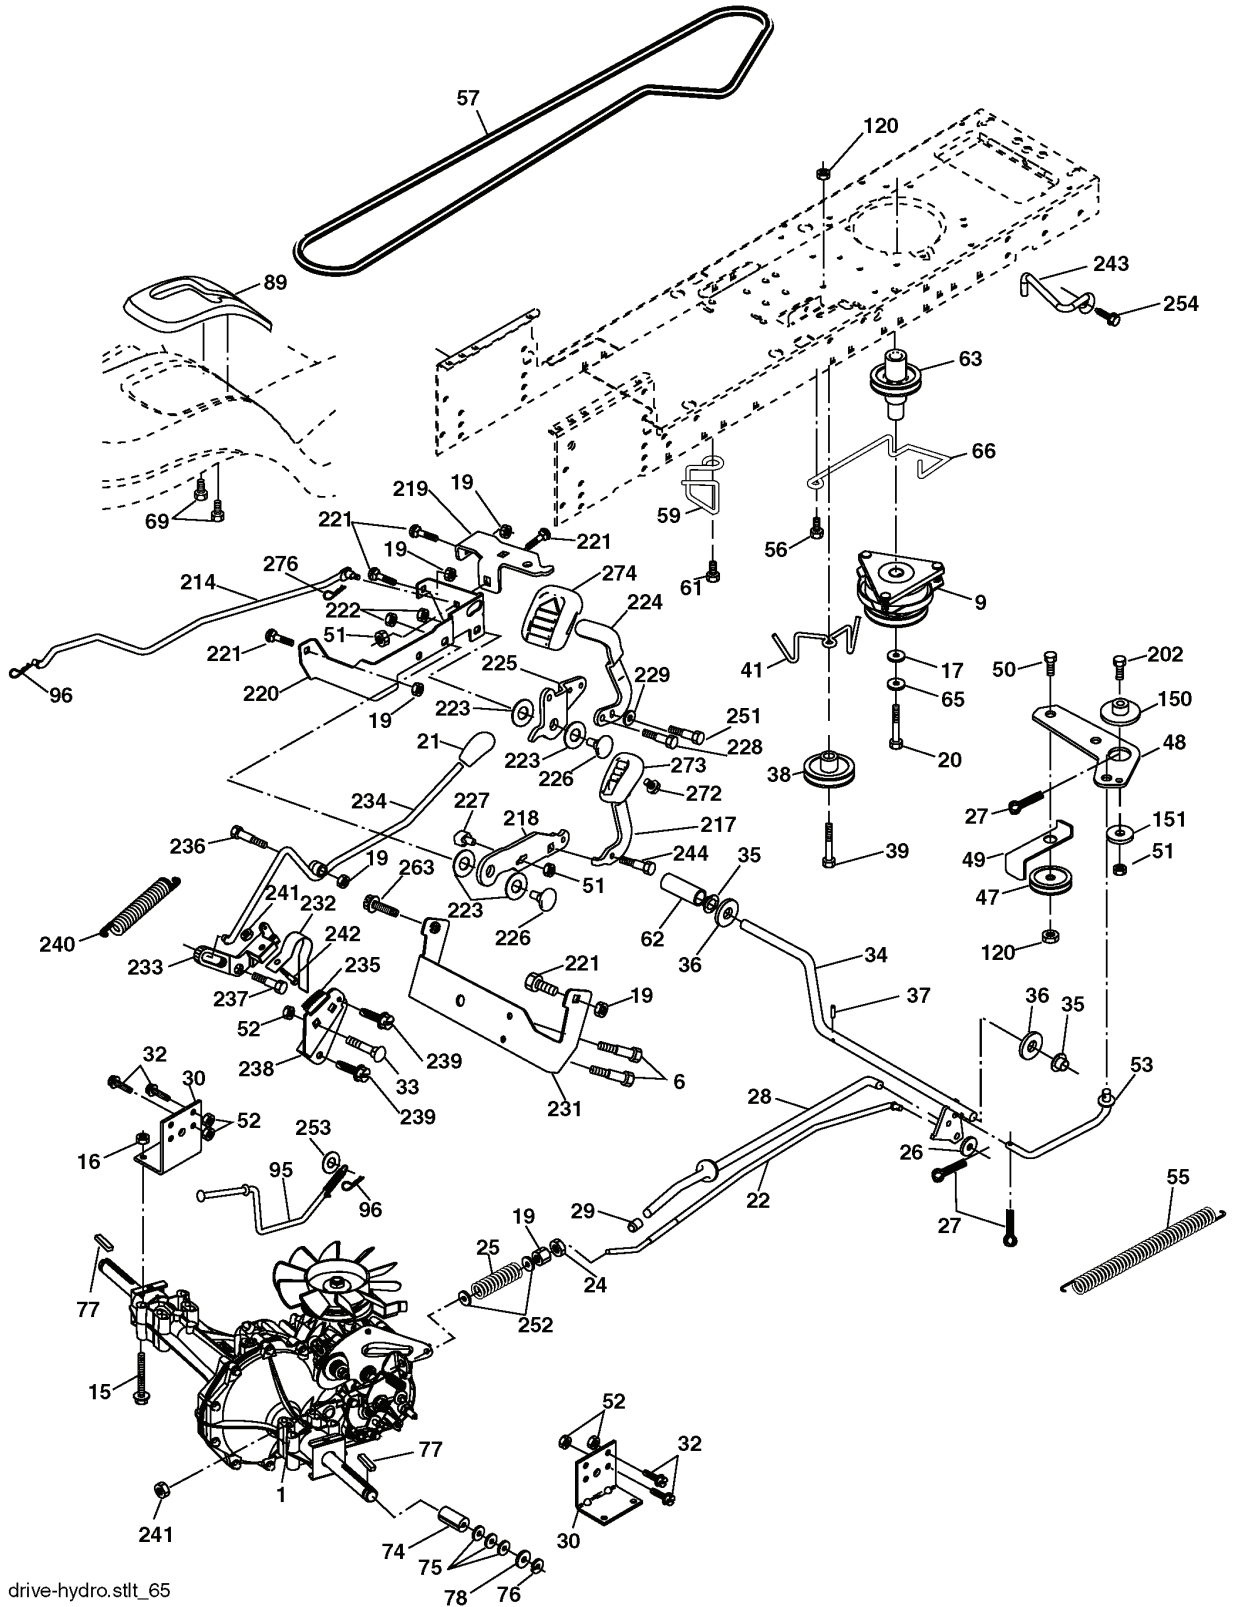

REPAIR PARTS

TRACTOR - MODEL NO. YTH1842XP (96011008302), PRODUCT NO. 960 11 00-83
DRIVE

REF.	PART NO.	DESCRIPTION	REMARK	QTY.	KIT
6	817060512	SCREW		1	
9	532180505	CLUTCH		1	
15	874490544	SCREW		1	
16	873800500	LOCK NUT		1	
17	532126197	WASHER		1	
19	873800600	NUT		1	
20	532173937	BOLT		1	
21	532181454	KNOB		1	
22	532175896	ROD		1	
24	873350600	NUT		1	
25	532192036	SPRING		1	
26	819131316	WASHER		1	
27	876020412	SPLIT PIN		1	
28	532175765	SHAFT		1	
29	532071673	COVER		1	
30	532169592	BRACKET		1	
32	874760512	BOLT		1	
34	532175578	SHAFT		1	
35	532120183	BEARING		1	
36	819211616	WASHER		1	
37	532124963	PIN RETAINING SCREW		1	
38	532179114	PULLEY		1	
39	872110622	BOLT		1	
41	532175556	BELT GUIDE		1	
47	532127783	PULLEY		1	
48	532154407	GUIDE		1	
49	532123205	BELT GUIDE		1	
50	872110612	BOLT		1	
51	873680600	NUT		1	
52	873680500	NUT		1	
53	532105710	LINK		1	
55	532105709	SPRING		1	
56	817060620	SCREW		1	
57	532140294	BELT		1	
59	532169691	BELT GUIDE		1	
61	817120614	SCREW		1	
62	532124872	PEDAL RUBBER		1	
63	532174607	PULLEY		1	
64	532173937	BOLT		1	
65	810040700	WASHER		1	
66	532154778	TENSIONER		1	
69	532142432	SCREW		1	
74	532137057	SPACER		1	
75	532121749	WASHER		1	
76	812000001	RETAINER RING		1	
77	532123583	KEY		1	
78	532121748	WASHER		1	
89	532191915	GRILLE DE VITESSE		1	
95	532180825	ROD		1	
96	532124788	RETAINER RING		1	
120	873900600	NUT		1	
150	532175456	SPACER		1	
151	819133210	WASHER		1	
202	872110614	BOLT		1	
214	532174735	LINK		1	
217	532179433	PEDAL		1	
218	532174713	LINK		1	
219	532174839	BRACKET		1	
220	532174711	BRACKET		1	
221	872140606	BOLT		1	
222	873680700	NUT		1	
223	532174840	WASHER		1	
224	532174736	PEDAL		1	
225	532174712	LINK		1	
226	532174902	BOLT		1	
227	532174710	CAM		1	
228	532179032	BOLT		1	
229	532176451	WASHER		1	
231	532174573	STRAP		1	
232	532175570	ACTIWATER		1	
233	532174856	PAWL		1	
234	532174858	LEVER		1	
235	532174857	PAWL		1	
236	532128903	BOLT		1	
237	532170165	BOLT		1	
238	532175807	LEVER		1	
239	817490508	SCREW		1	
240	532175610	SPRING		1