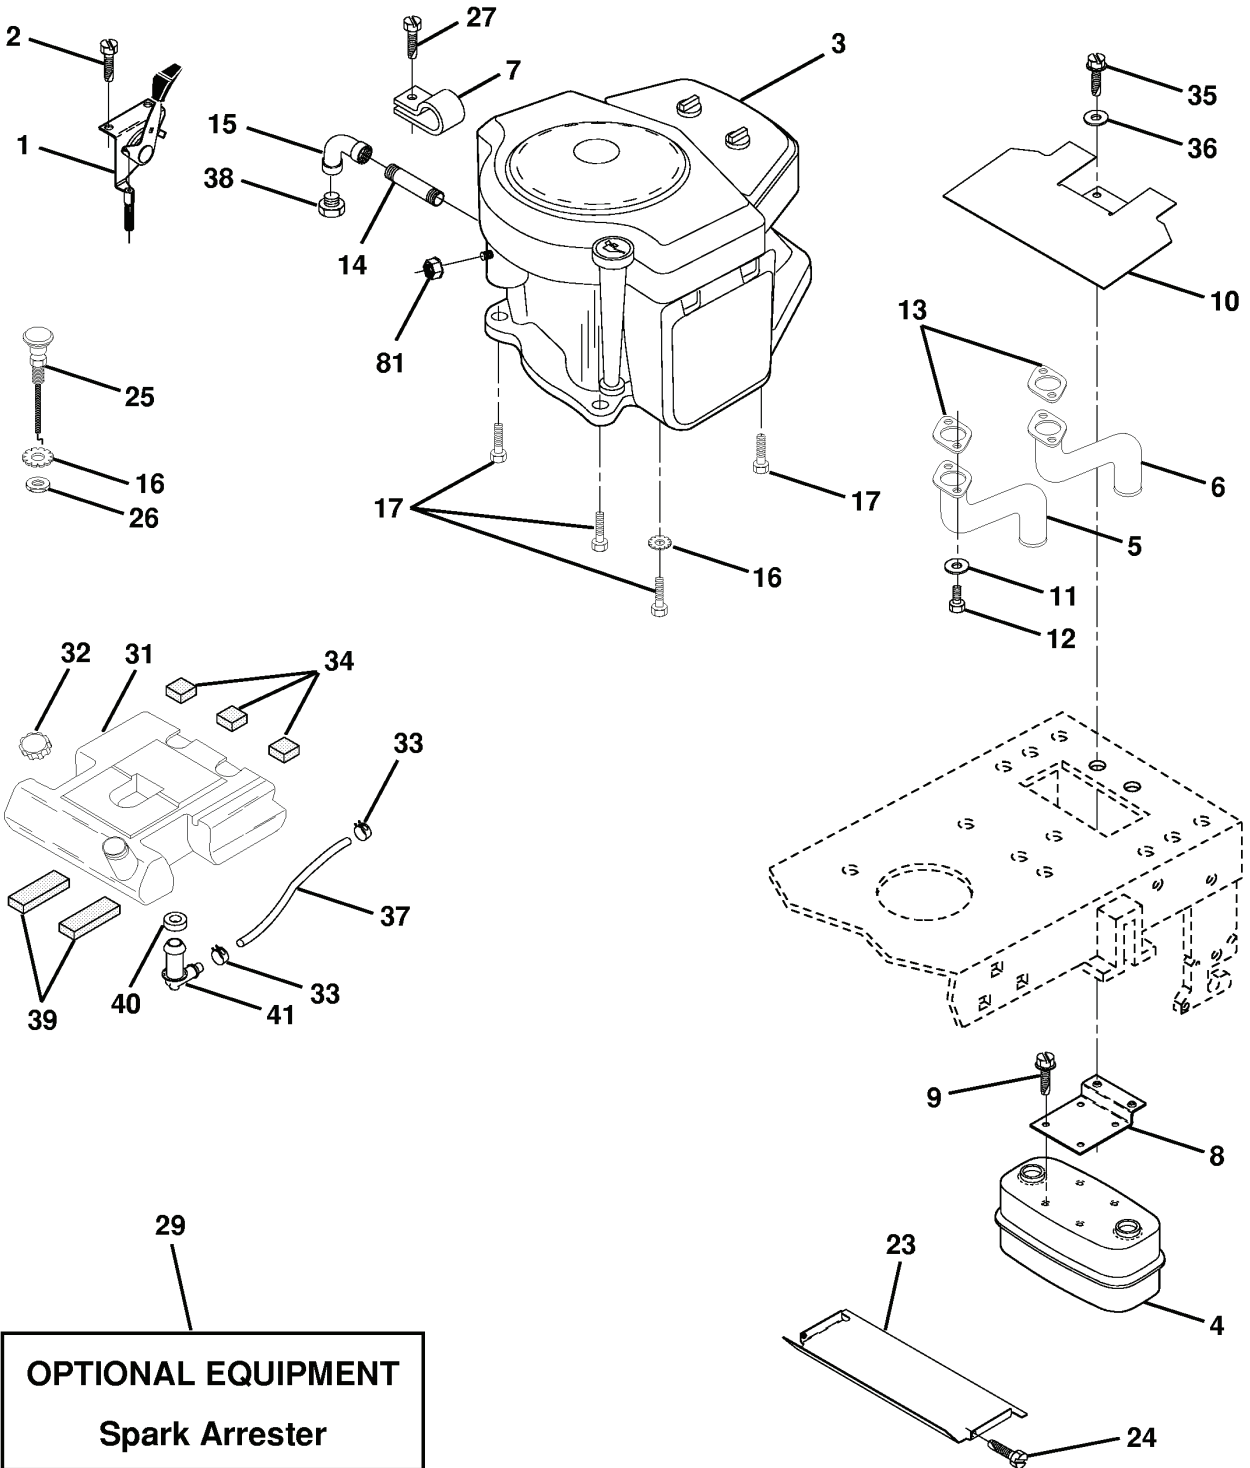

REPAIR PARTS

TRACTOR - MODEL NO. YTH190 (954001972A), PRODUCT NO. 954 00 19-72

ENGINE

REF.	PART NO.	DESCRIPTION	REMARK	QTY.	KIT
1	532132748	THROTTLE TRIGGER		1	
2	817720410	SCREW		1	
4	532137978	MUFFLER		1	
5	532144069	EXHAUST		1	
6	532144068	EXHAUST.B&S.18.RH		1	
7	532138129	HOLDER		1	
8	532122439	BRACKET		1	
9	817190408	SCREW		1	
10	532145552	HEAT SHIELD		1	
11	810040400	WASHER		1	
12	874780412	BOLT		1	
14	813280336	PIPE		1	
15	813200300	ELBOW		1	
16	811050600	WASHER		1	
17	817490624	SCREW		1	
23	532128953	MUFFLER COVER		1	
24	817021008	SCREW		1	
25	532138672	CDE DE STARTER 51' 138672		1	
26	873610600	NUT		1	
27	817541008	SCREW		1	
29	532137180	SPARK ARRESTER KIT		1	
31	532141070	FUEL TANK		1	
32	532140527	FUEL CAP		1	
33	532123487	HOSE CLAMP		1	
34	532106082	SPACER		1	
35	817490512	SCREW		1	
36	819132012	WASHER		1	
37	532008543	HOSE		1	
39	532109227	PAD		1	
40	532124952	BUSHING		1	
41	532139277	NIPPLE		1	
81	873510400	NUT		1