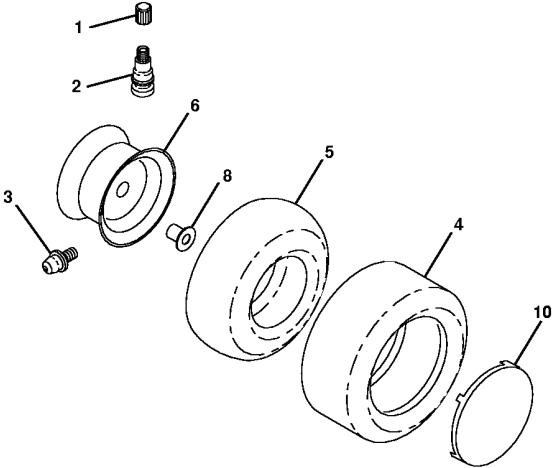

## DECALS

REF.	PART NO.	DESCRIPTION	REMARK	QTY.	KIT
1	532138956	DECAL		1	
2	532145005	DECAL		1	
3	532149932	DECAL		1	
4	532149933	DECAL		1	
6	532136832	DECAL		1	
7	532131582	DECAL		1	
8	532133795	DECAL		1	
9	532101892	DECAL		1	
10	532137259	DECAL		1	
11	532125989	DECAL		1	
13	532140728	DECAL		1	
14	532106202	REFLECTOR		1	
15	532140729	DECAL		1	
16	532142337	DECAL		1	
17	532140837	DECAL		1	
	532138311	DECAL		1	
	532142341	DECAL		1	
	532145246	FOOT REST		1	
	532149948	OPERATORS MANUAL		1	
	532145247	BRACKET		1	
	LBD48	SNOW BLADE		1	
	LC05	WHEEL WEIGHTS (PAIR)		1	
	LSB42			1	
	C42	GRASS CATCHER 42"/9540405-09		1	
	LC06	TIRE CHAINS		1	
	MK420	KIT.MULCHING 42" VENTED		1	

## WHEELS & TIRES

---

REF.	PART NO.	DESCRIPTION	REMARK	QTY.	KIT
1	532059192	CAP VALVE		1	
2	532065139	NIPPLE		1	
3	532124957	FITTING		1	
4	532106222	TIRE		1	
532122082	532122082	TIRE		1	
5	532059904	HOSE		1	
532124926	532124926	HOSE		1	
6	532141447	RIM SPROCKET		1	
532141446	532141446	RIM SPROCKET		1	
8	532124959	BEARING		1	
10	532124577	HUB CAP		1	
532124578	532124578	HUB CAP		1	
	532144334	SEALING FOAM		1	