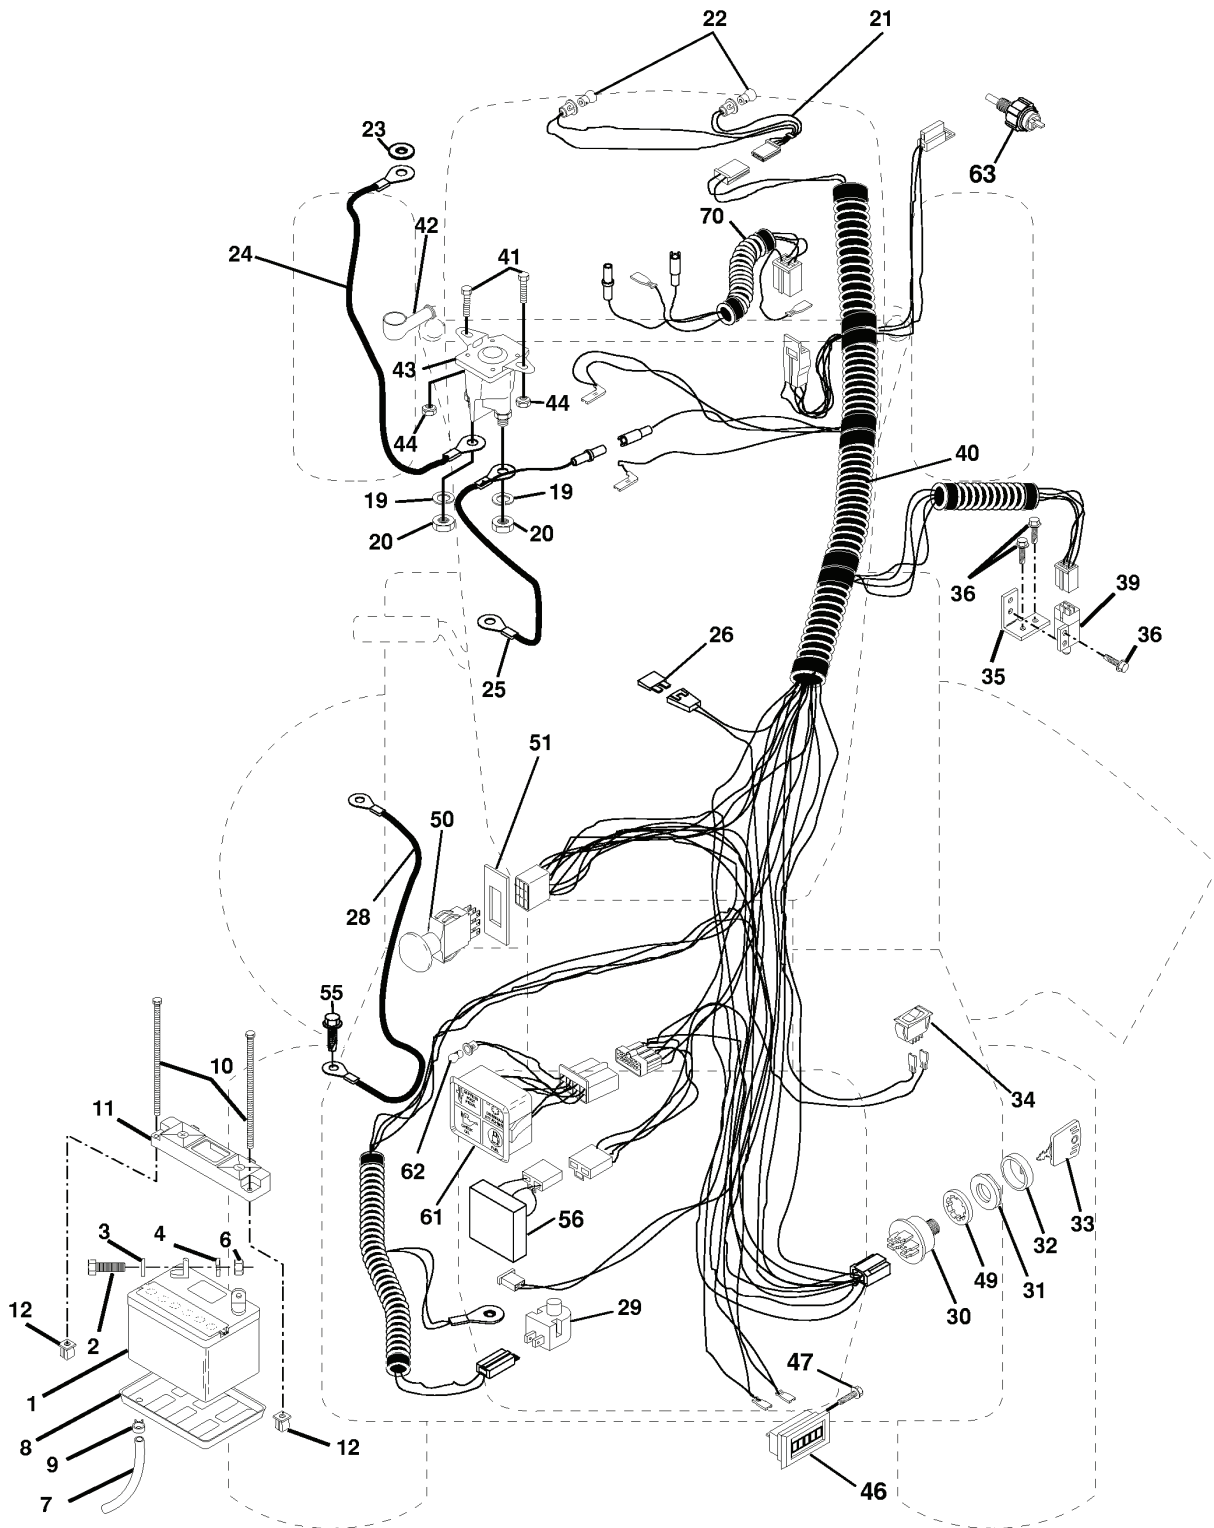

REPAIR PARTS

TRACTOR - MODEL NO. YTH190 (954001972A), PRODUCT NO. 954 00 19-72
ELECTRICAL

REF.	PART NO.	DESCRIPTION	REMARK	QTY.	KIT
1	532144926	BATTERY		1	
2	874760412	BOLT		1	
3	819091016	WASHER		1	
4	810040400	WASHER		1	
6	873220400	NUT		1	
7	532007697	HOSE		1	
8	532124886	BATTERIE TRAY		1	
9	532109596	CLAMP		1	
10	532145211	BOLT		1	
11	532145209	HOLDER		1	
12	532145769	NUT		1	
19	810090400	WASHER		1	
20	873350400	NUT		1	
21	532136850	HARNESS		1	
22	532004152	BULB		1	
24	532124780	CABLE		1	
25	532146148	CABLE		1	
26	532108824	FUSE		1	
28	532145491	CABLE		1	
29	532121305	SWITCH		1	
30	532144921	SWITCH		1	
31	532140400	NUT		1	
32	532141226	COVER		1	
33	532140401	KEY		1	
34	532110712	SWITCH		1	
35	532108236	BRACKET		1	
36	817021008	SCREW		1	
39	532109553	SWITCH		1	
40	532146061	HARNESS		1	
41	871110408	BOLT		1	
42	532131563	COVER		1	
43	532145673	SOLENOID		1	
44	873640400	NUT		1	
46	532110940	HOUR METER		1	
47	817011008	SCREW		1	
49	811151000	WASHER		1	
50	532140404	SWITCH		1	
51	532140405	FRAME		1	
55	817490508	SCREW		1	
56	532127385	SENSOR LOW VOLT		1	
61	532126519	KIT ECLAIRAGE	532126519	1	
62	532110143	BULB		1	
63	532142320	SWITCH		1