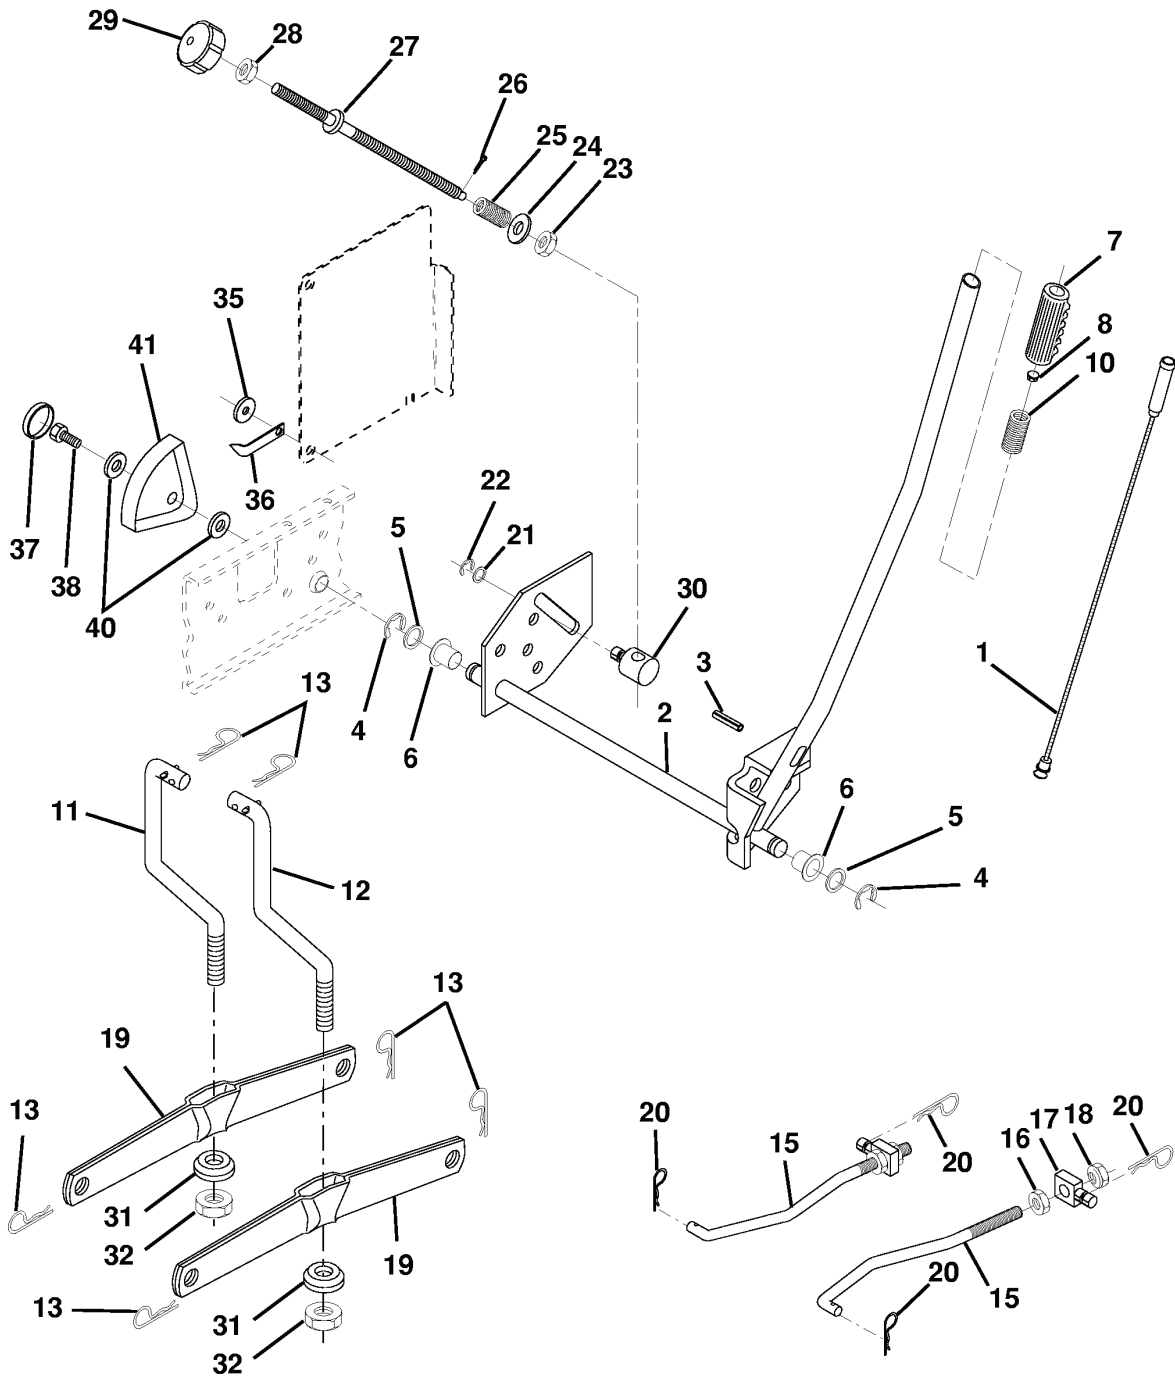

# REPAIR PARTS

TRACTOR - MODEL NO. YTH190 (954001972A), PRODUCT NO. 954 00 19-72  
MOWER LIFT ASSEMBLY

REF.	PART NO.	DESCRIPTION	REMARK	QTY.	KIT
1	532136971	WIRE		1	
2	532136968	SHAFT		1	
3	532138284	PIN RETAINING SCREW		1	
4	812000002	RETAINER RING		1	
5	819211621	WASHER		1	
6	532120183	BEARING		1	
7	532125631	HANDLE		1	
8	532124526	KNOB		1	
10	532122512	SPRING		1	
11	532139865	LINK		1	
12	532139866	LINK		1	
13	532124670	RETAINER RING		1	
15	532127218	LINK		1	
16	873350800	NUT		1	
17	532130171	BRACKET		1	
18	873800800	NUT		1	
19	532139868	LEVER		1	
20	532124660	CIRCLIP		1	
21	819151216	WASHER		1	
22	812000037	RETAINER RING		1	
23	532110807	NUT		1	
24	819131016	WASHER		1	
25	532137150	SPRING		1	
26	876020308	SPLIT PIN		1	
27	532137167	ROD		1	
28	873350600	NUT		1	
29	532138057	KNOB		1	
30	532110810	PIN		1	
31	532140302	BEARING		1	
32	873540600	NUT		1	
35	532120529	WASHER		1	
36	532138346	INDICATOR		1	
37	532123935	PLUG		1	
38	817490512	SCREW		1	
40	819112410	WASHER		1	
41	532123934	INDICATOR		1	

---

REF.	PART NO.	DESCRIPTION	REMARK	QTY.	KIT
98	873510600	NUT		1	
100	819111216	WASHER		1	
102	532141322	WASHER		1	
103	873940800	NUT		1	
104	532140156	LEVER		1	
105	871070516	SCREW		1	
106	874780520	BOLT		1	