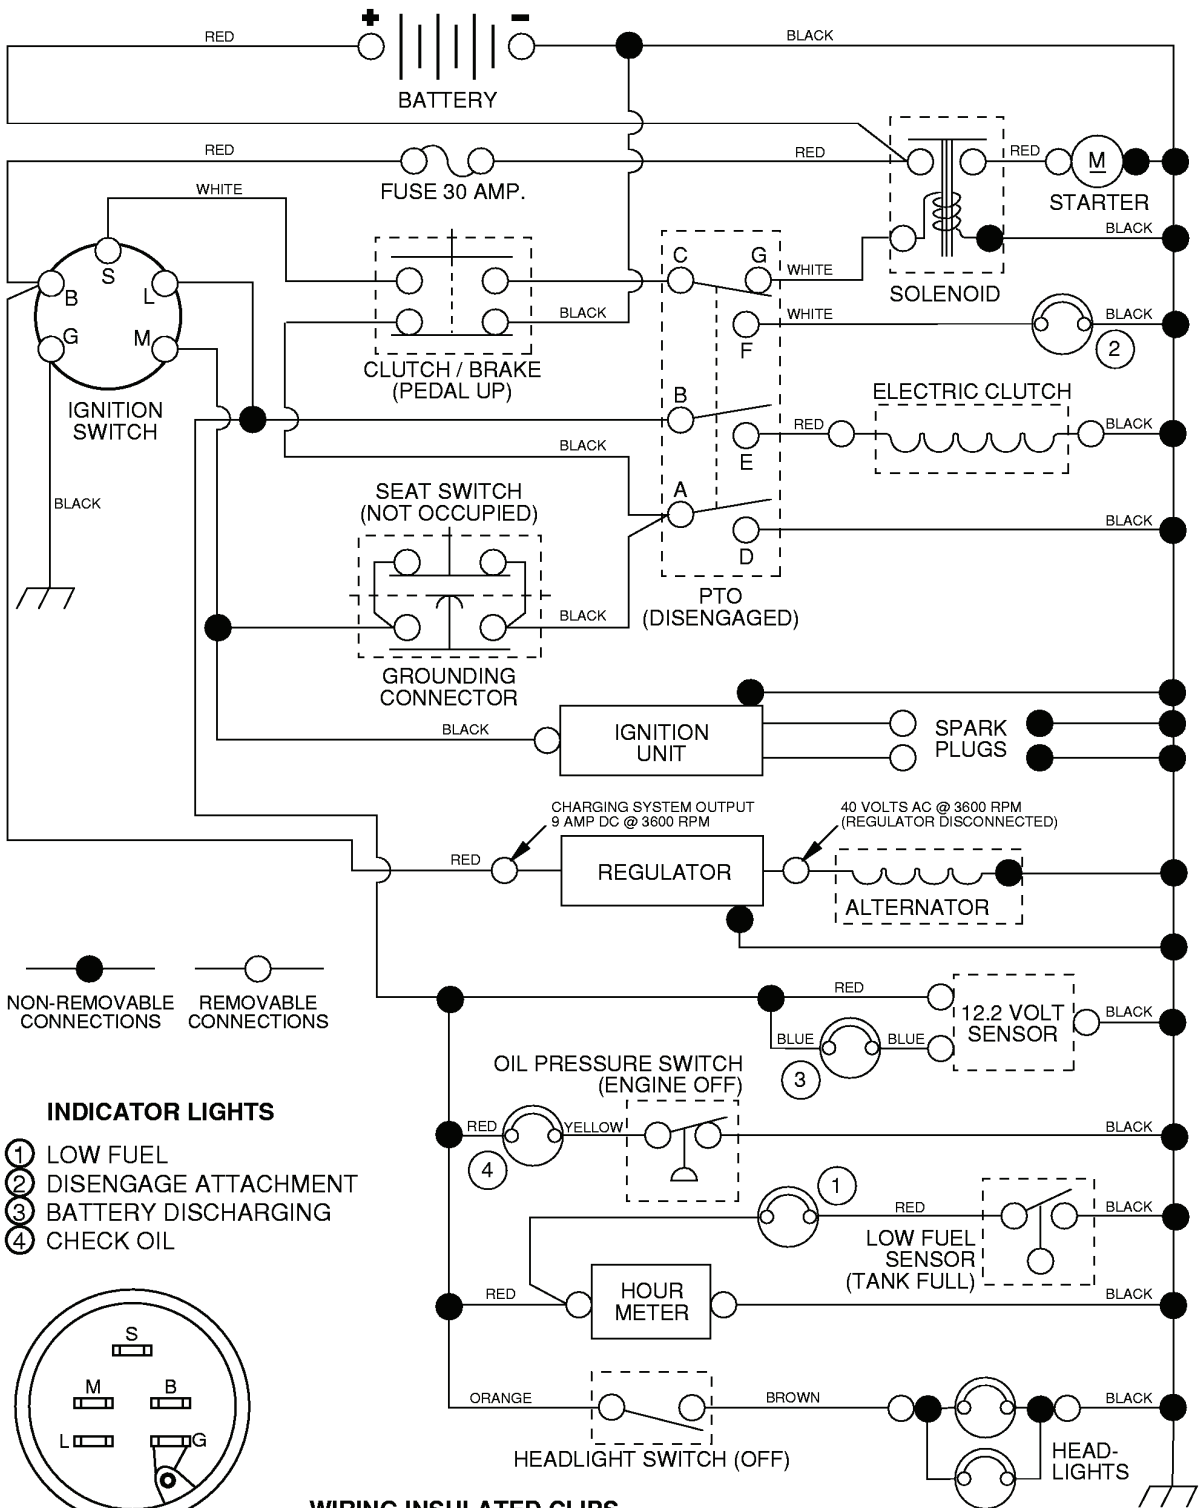

TRACTOR - MODEL NO. YTH190 (954001972A), PRODUCT NO. 954 00 19-72

SCHEMATIC

1. **INDICATOR LIGHTS**
- ① LOW FUEL
  - ② DISENGAGE ATTACHMENT
  - ③ BATTERY DISCHARGING
  - ④ CHECK OIL