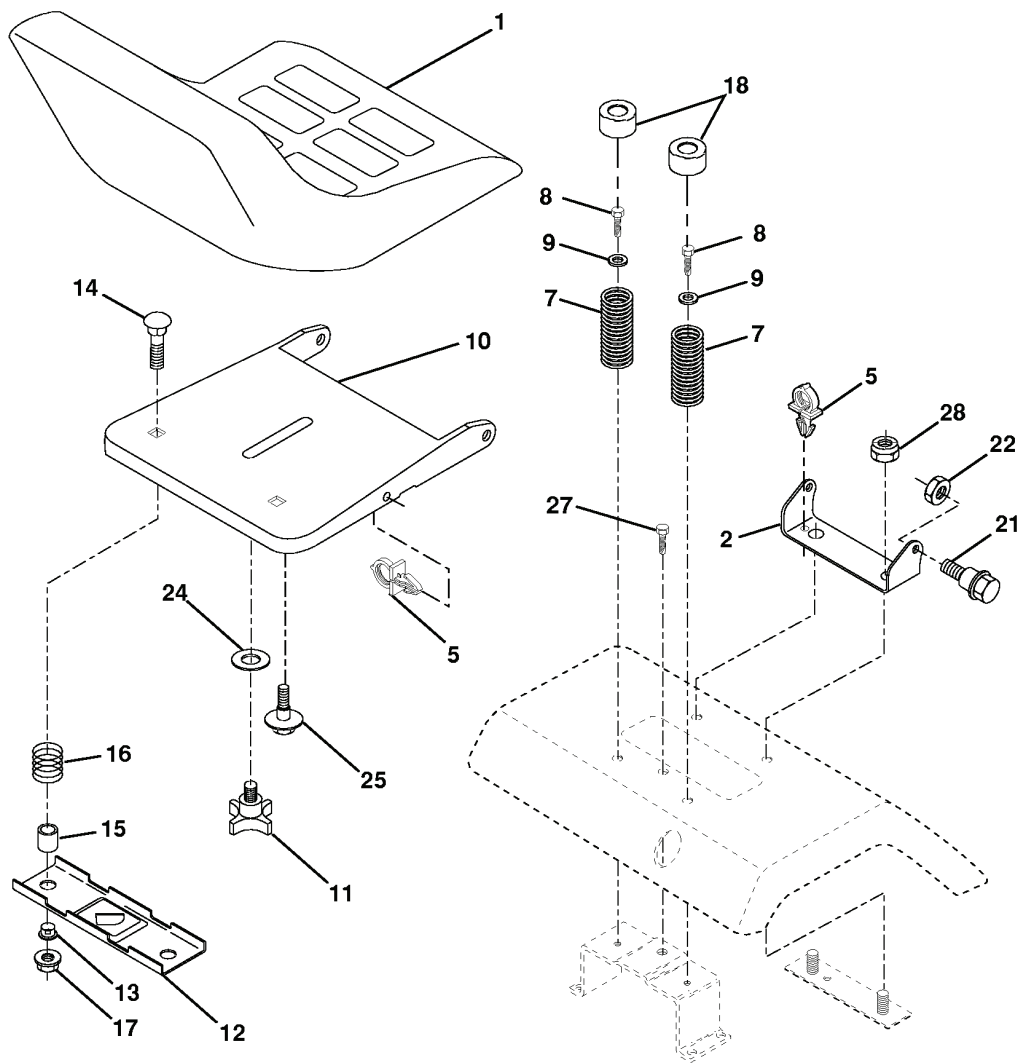

REPAIR PARTS

TRACTOR - MODEL NO. YTH190 (954001972A), PRODUCT NO. 954 00 19-72
SEAT ASSEMBLY

REF.	PART NO.	DESCRIPTION	REMARK	QTY.	KIT
1	532124186	SEAT		1	
2	532140551	BRACKET		1	
5	532145006	CLIP		1	
7	532124181	SPRING		1	
8	817490508	SCREW		1	
9	819131614	WASHER		1	
10	532140552	BRACKET		1	
11	532120068	KNOB		1	
12	532121246	BRACKET		1	
13	532121248	BUSHING		1	
14	872050411	BOLT		1	
15	532121249	SPACER		1	
16	532123740	SPRING		1	
17	532123976	LOCKNUT		1	
18	532124238	HUB CAP		1	
21	532139888	BOLT		1	
22	873680500	NUT		1	
24	819171912	WASHER		1	
25	532127018	BOLT		1	
27	817490608	SCREW		1	
28	873680600	NUT		1	
	PART NO.		REMARK		KIT