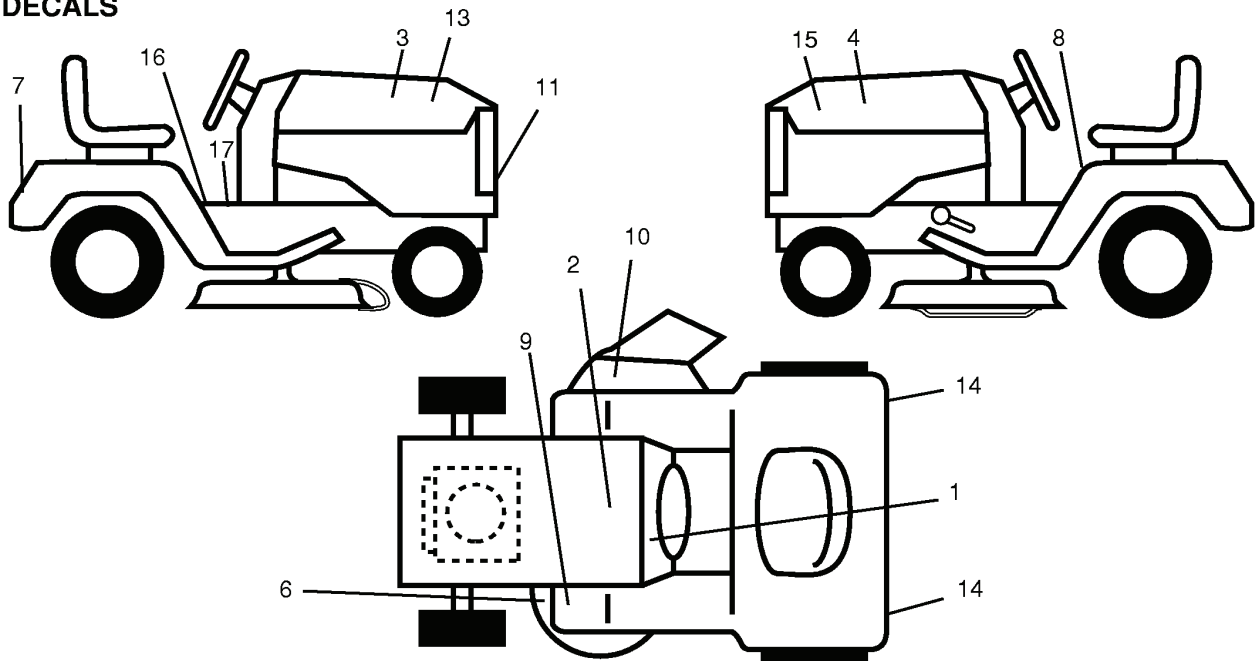

REPAIR PARTS

TRACTOR - MODEL NO. YTH190 (954001972A), PRODUCT NO. 954 00 19-72

DECALS

REF.	PART NO.	DESCRIPTION	REMARK	QTY.	KIT
1	532138956	DECAL		1	
2	532145005	DECAL		1	
3	532149932	DECAL		1	
4	532149933	DECAL		1	
6	532136832	DECAL		1	
7	532131582	DECAL		1	
8	532133795	DECAL		1	
9	532101892	DECAL		1	
10	532137259	DECAL		1	
11	532125989	DECAL		1	
13	532140728	DECAL		1	
14	532106202	REFLECTOR		1	
15	532140729	DECAL		1	
16	532142337	DECAL		1	
17	532140837	DECAL		1	
	532138311	DECAL		1	
	532142341	DECAL		1	
	532145246	FOOT REST		1	
	532149948	OPERATORS MANUAL		1	
	532145247	BRACKET		1	
	LBD48	SNOW BLADE		1	
	LC05	WHEEL WEIGHTS (PAIR)		1	
	LSB42			1	
	C42	GRASS CATCHER 42"/9540405-09		1	
	LC06	TIRE CHAINS		1	
	MK420	KIT.MULCHING 42" VENTED		1