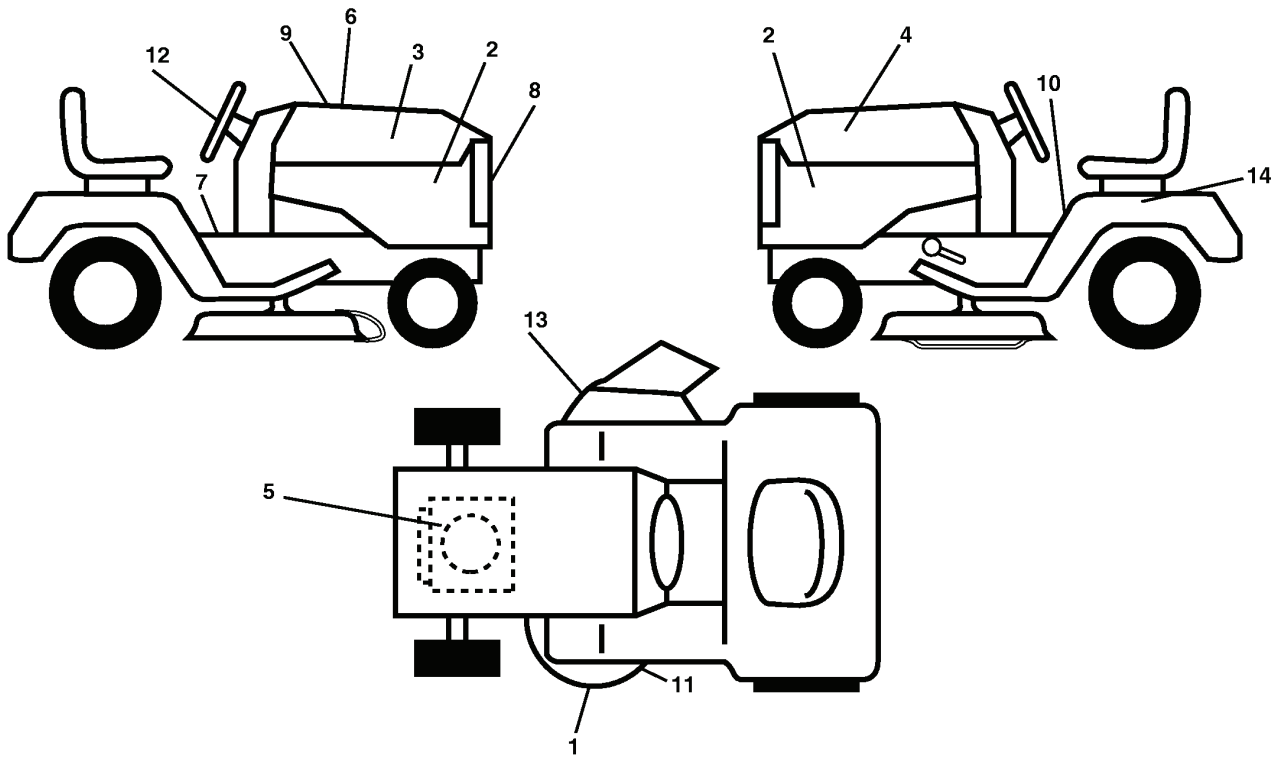

REPAIR PARTS

TRACTOR - MODEL NO. YTH2148 (YTH2148B), PRODUCT NO. 954 57 19-60
DECALS

REF.	PART NO.	DESCRIPTION	REMARK	QTY.	KIT
6	532180941	DECAL		1	
7	532157032	DECAL		1	
10	532157140	DECAL		1	
11	532175291	DECAL		1	
12	532188925	DECAL		1	
13	532170563	DECALC."DANGER"		1	
14	532145005	DECAL		1	
--	532166960	DECAL		1	
--	532188252	PAD, FOOTREST LH		1	
--	532188253	PAD, FOOTREST RH		1	
--	532138311	DECAL		1