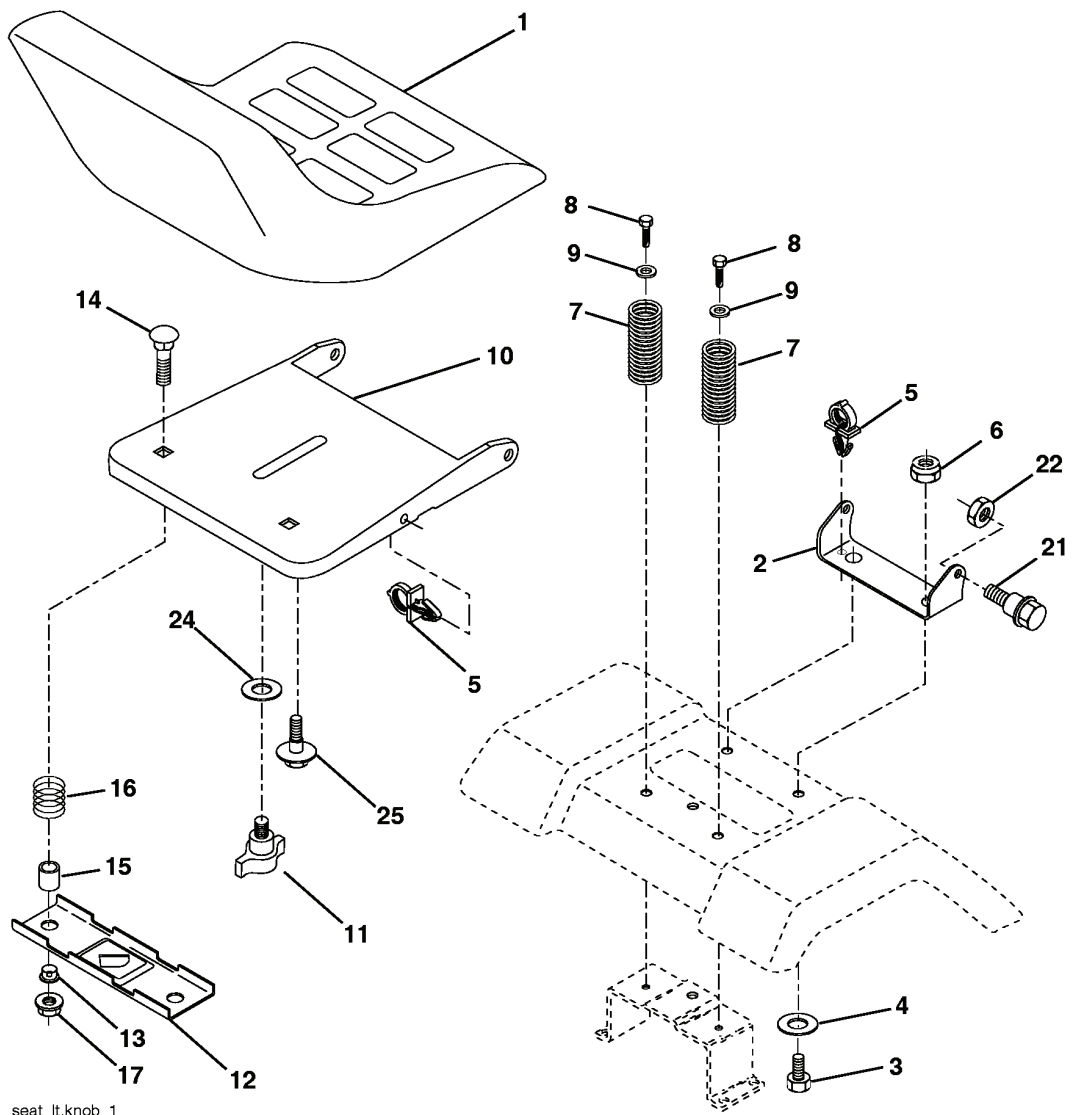

# REPAIR PARTS

TRACTOR - MODEL NO. YTH2148 (YTH2148B), PRODUCT NO. 954 57 19-60  
DECALS

---

REF.	PART NO.	DESCRIPTION	REMARK	QTY.	KIT
6	532180941	DECAL		1	
7	532157032	DECAL		1	
10	532157140	DECAL		1	
11	532175291	DECAL		1	
12	532188925	DECAL		1	
13	532170563	DECALC."DANGER"		1	
14	532145005	DECAL		1	
--	532166960	DECAL		1	
--	532188252	PAD, FOOTREST LH		1	
--	532188253	PAD, FOOTREST RH		1	
--	532138311	DECAL		1	

# REPAIR PARTS

TRACTOR - MODEL NO. YTH2148 (YTH2148B), PRODUCT NO. 954 57 19-60  
SEAT ASSEMBLY

seat\_lt.knob\_1

---

REF.	PART NO.	DESCRIPTION	REMARK	QTY.	KIT
1	532188715	SIEGE CONDUCTEUR		1	
2	532140551	BRACKET		1	
3	871110616	SCREW		1	
4	819131610	WASHER		1	
5	532145006	CLIP		1	
6	873800600	NUT		1	
7	532124181	SPRING		1	
8	817000616	SCREW		1	
9	819131614	WASHER		1	
10	532182493	BRACKET		1	
11	532166369	WING NUT		1	
12	532121246	BRACKET		1	
13	532121248	BUSHING		1	
14	872050412	BOLT		1	
15	532121749	WASHER		1	
16	532123740	SPRING		1	
17	532123976	LOCKNUT		1	
21	532171852	BOLT		1	
22	873800500	LOCK NUT		1	
24	819171912	WASHER		1	
25	532127018	BOLT		1	

# REPAIR PARTS

TRACTOR - MODEL NO. YTH2148 (YTH2148B), PRODUCT NO. 954 57 19-60  
MOWER LIFT

REF.	PART NO.	DESCRIPTION	REMARK	QTY.	KIT
1	532159460	WIRE		1	
2	532159471	LEVER		1	
3	532105767	PIN RETAINING SCREW		1	
4	812000002	RETAINER RING		1	
5	819211621	WASHER		1	
6	532120183	BEARING		1	
7	532125631	HANDLE		1	
8	532124526	KNOB		1	
11	532175370	LINK		1	
12	532175371	LINK		1	
13	532124670	RETAINER RING		1	
15	532175562	BRACKET		1	
16	873350800	NUT		1	
17	532175689	BRACKET		1	
18	873800800	NUT		1	
20	532163552	CLIP		1	
31	532176205	TRUNION		1	
32	532175994	NUT		1	
49	532145212	NUT		1	
51	819171416	WASHER		1	
52	532175378	LEVER		1	
53	532175802	LEVER		1	
54	532175560	PIN RETAINING SCREW		1	