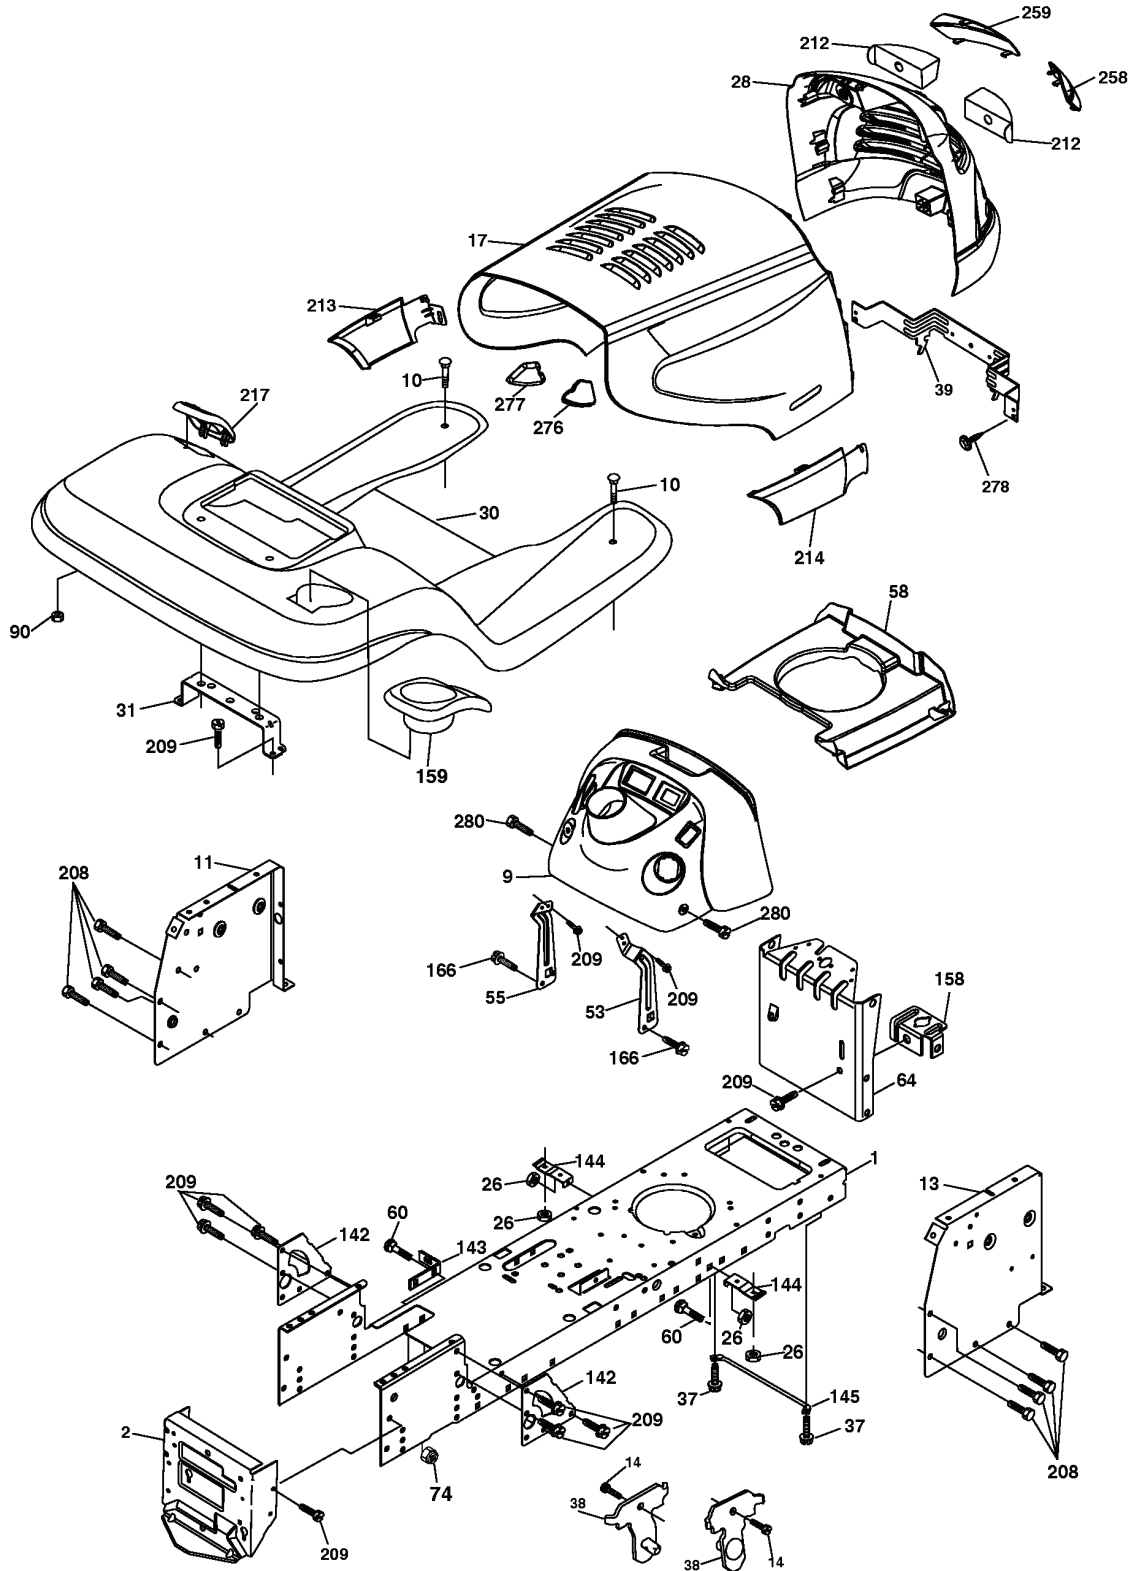

# REPAIR PARTS

TRACTOR - MODEL NO. YTH2148 (YTH2148B), PRODUCT NO. 954 57 19-60  
CHASSIS AND ENCLOSURES

REF.	PART NO.	DESCRIPTION	REMARK	QTY.	KIT
1	532174619	FRAME		1	
2	532176554	PLATE		1	
10	872140608	BOLT		1	
11	532174996	DASHBOARD		1	
13	532181719	DASHBOARD		1	
14	817490608	SCREW		1	
26	873800600	NUT		1	
30	532191815	GUARD		1	
31	532139976	BRACKET		1	
37	817490508	SCREW		1	
38	532175710	BRACKET		1	
39	532174714	BRACKET PIVOT LASER LT		1	
60	872140606	BOLT		1	
64	532174997	DASH		1	
74	873680600	NUT		1	
90	532124346	NUT		1	
142	532175702	PLATE		1	
143	532186689	BRACKET		1	
144	532175582	BRACKET		1	
145	532156524	SHAFT		1	
158	532162037	BRACKET		1	
159	532185434	HOLDER		1	
166	532171875	SCREW		1	
208	817670608	SCREW		1	
209	817000612	SCREW		1	
217	532185436	BRACKET		1	
278	532191611	SCREW		1	
280	817000616	SCREW		1	

### WHEELS & TIRES

---

REF.	PART NO.	DESCRIPTION	REMARK	QTY.	KIT
1	532059192	CAP VALVE		1	
2	532065139	NIPPLE		1	
3	532106222	TIRE		1	
4	532059904	HOSE		1	
5	532138336	RIM		1	
6	532124957	FITTING		1	
7	532124959	BEARING		1	
8	532138337	RIM.SPROCKET		1	
9	532122082	TIRE		1	
10	532124926	HOSE		1	
11	532175039	HUB CAP		1	
--	532144334	SEALING FOAM		1	