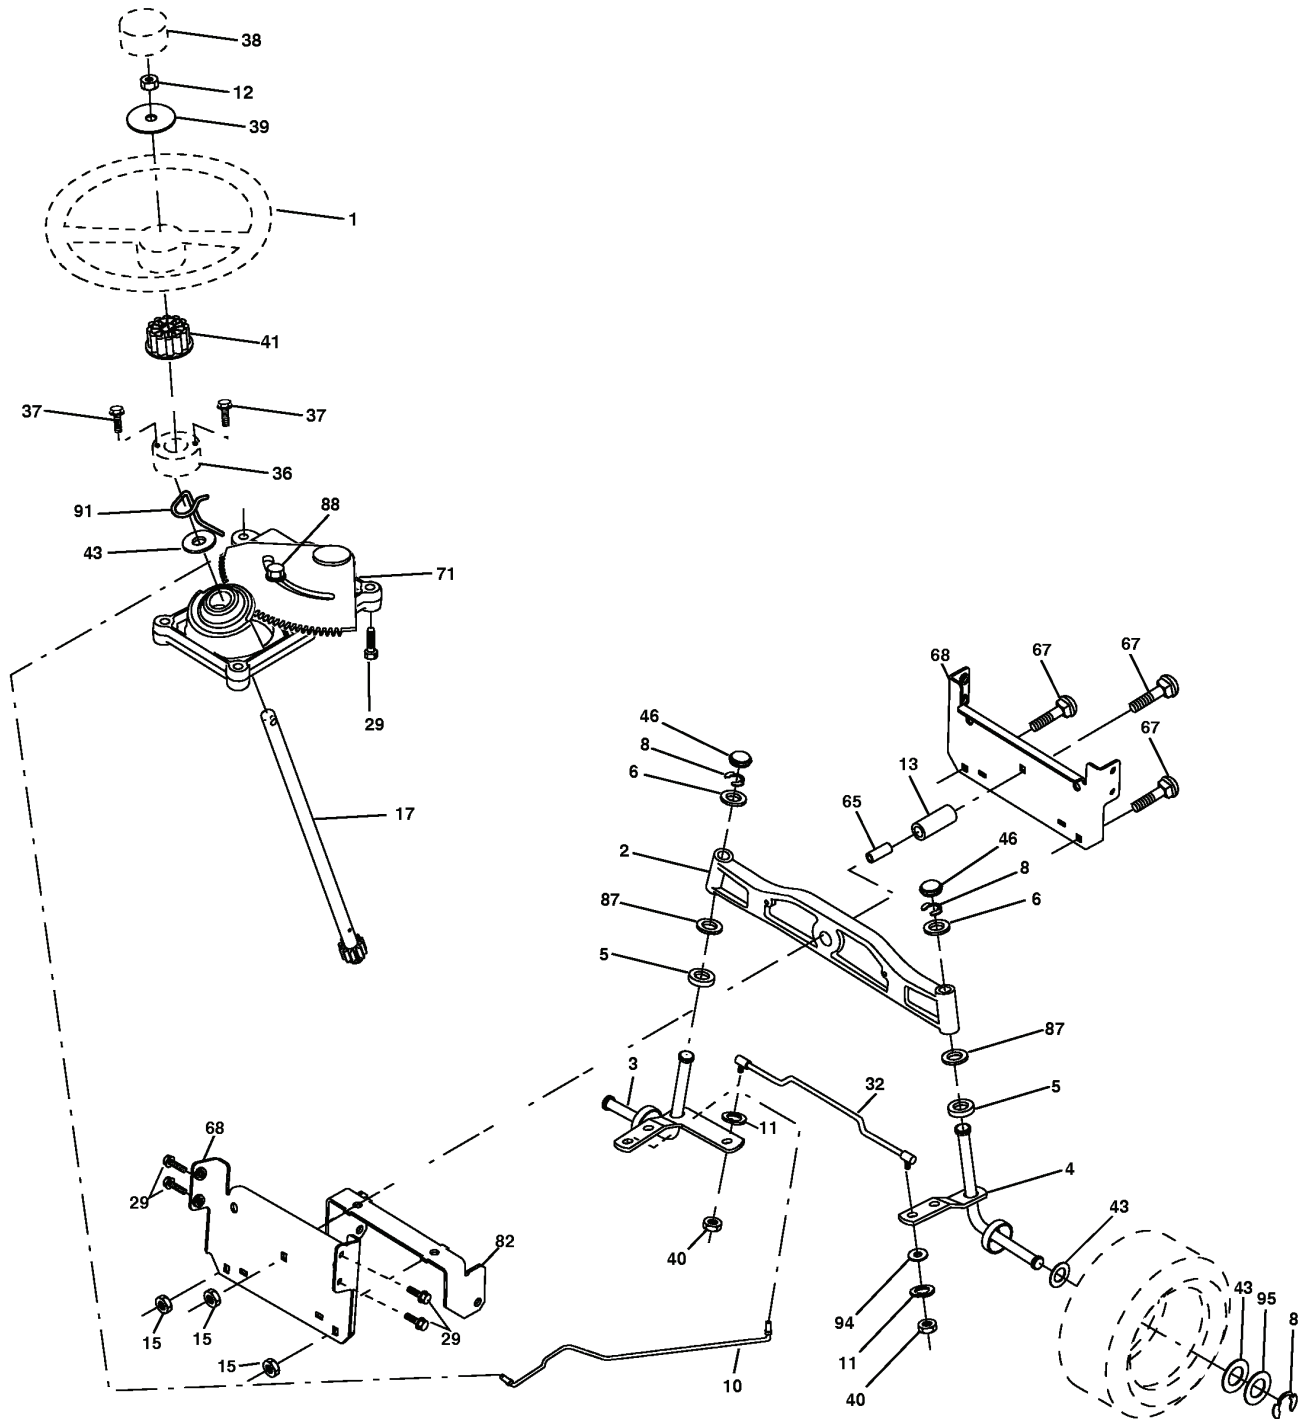

# REPAIR PARTS

TRACTOR - MODEL NO. YTH2148 (YTH2148B), PRODUCT NO. 954 57 19-60  
CHASSIS AND ENCLOSURES

REF.	PART NO.	DESCRIPTION	REMARK	QTY.	KIT
1	532174619	FRAME		1	
2	532176554	PLATE		1	
10	872140608	BOLT		1	
11	532174996	DASHBOARD		1	
13	532181719	DASHBOARD		1	
14	817490608	SCREW		1	
26	873800600	NUT		1	
30	532191815	GUARD		1	
31	532139976	BRACKET		1	
37	817490508	SCREW		1	
38	532175710	BRACKET		1	
39	532174714	BRACKET PIVOT LASER LT		1	
60	872140606	BOLT		1	
64	532174997	DASH		1	
74	873680600	NUT		1	
90	532124346	NUT		1	
142	532175702	PLATE		1	
143	532186689	BRACKET		1	
144	532175582	BRACKET		1	
145	532156524	SHAFT		1	
158	532162037	BRACKET		1	
159	532185434	HOLDER		1	
166	532171875	SCREW		1	
208	817670608	SCREW		1	
209	817000612	SCREW		1	
217	532185436	BRACKET		1	
278	532191611	SCREW		1	
280	817000616	SCREW		1	

# REPAIR PARTS

TRACTOR - MODEL NO. YTH2148 (YTH2148B), PRODUCT NO. 954 57 19-60  
STEERING ASSEMBLY

steering\_pl.lt\_54

REF.	PART NO.	DESCRIPTION	REMARK	QTY.	KIT
1	532166627	STEERING WHEEL		1	
2	532184706	SHAFT		1	
3	532169840	SPINDLE		1	
4	532169839	SPINDLE		1	
5	532124931	WASHER		1	
6	532121748	WASHER		1	
8	812000029	RETAINER RING		1	
10	532175121	ROD		1	
11	810040600	WASHER		1	
12	873940800	NUT		1	
13	532136518	PIPE		1	
15	532145212	NUT		1	
17	532177883	SHAFT		1	
29	817000612	SCREW		1	
32	532180580	TIE ROD		1	
34	810040500	WASHER		1	
36	532155105	BUSHING		1	
37	532152927	SCREW		1	
38	532166626	INSERT		1	
39	819183812	WASHER		1	
40	873540600	NUT		1	
41	532159945	ADAPTER		1	
43	532121749	WASHER		1	
46	532121232	HUB CAP		1	
65	532160367	SPACER		1	
67	872110618	BOLT		1	
68	532169827	SHAFT		1	
71	532175146	STEERING GEAR		1	
82	532169835	BRACKET		1	
87	532173966	WASHER		1	
88	532175118	BOLT		1	
91	532175553	SPRING		1	
94	819121414	WASHER		1	
95	532188967	WASHER		1	

## REPAIR PARTS

TRACTOR - MODEL NO. YTH2148 (YTH2148B), PRODUCT NO. 954 57 19-60