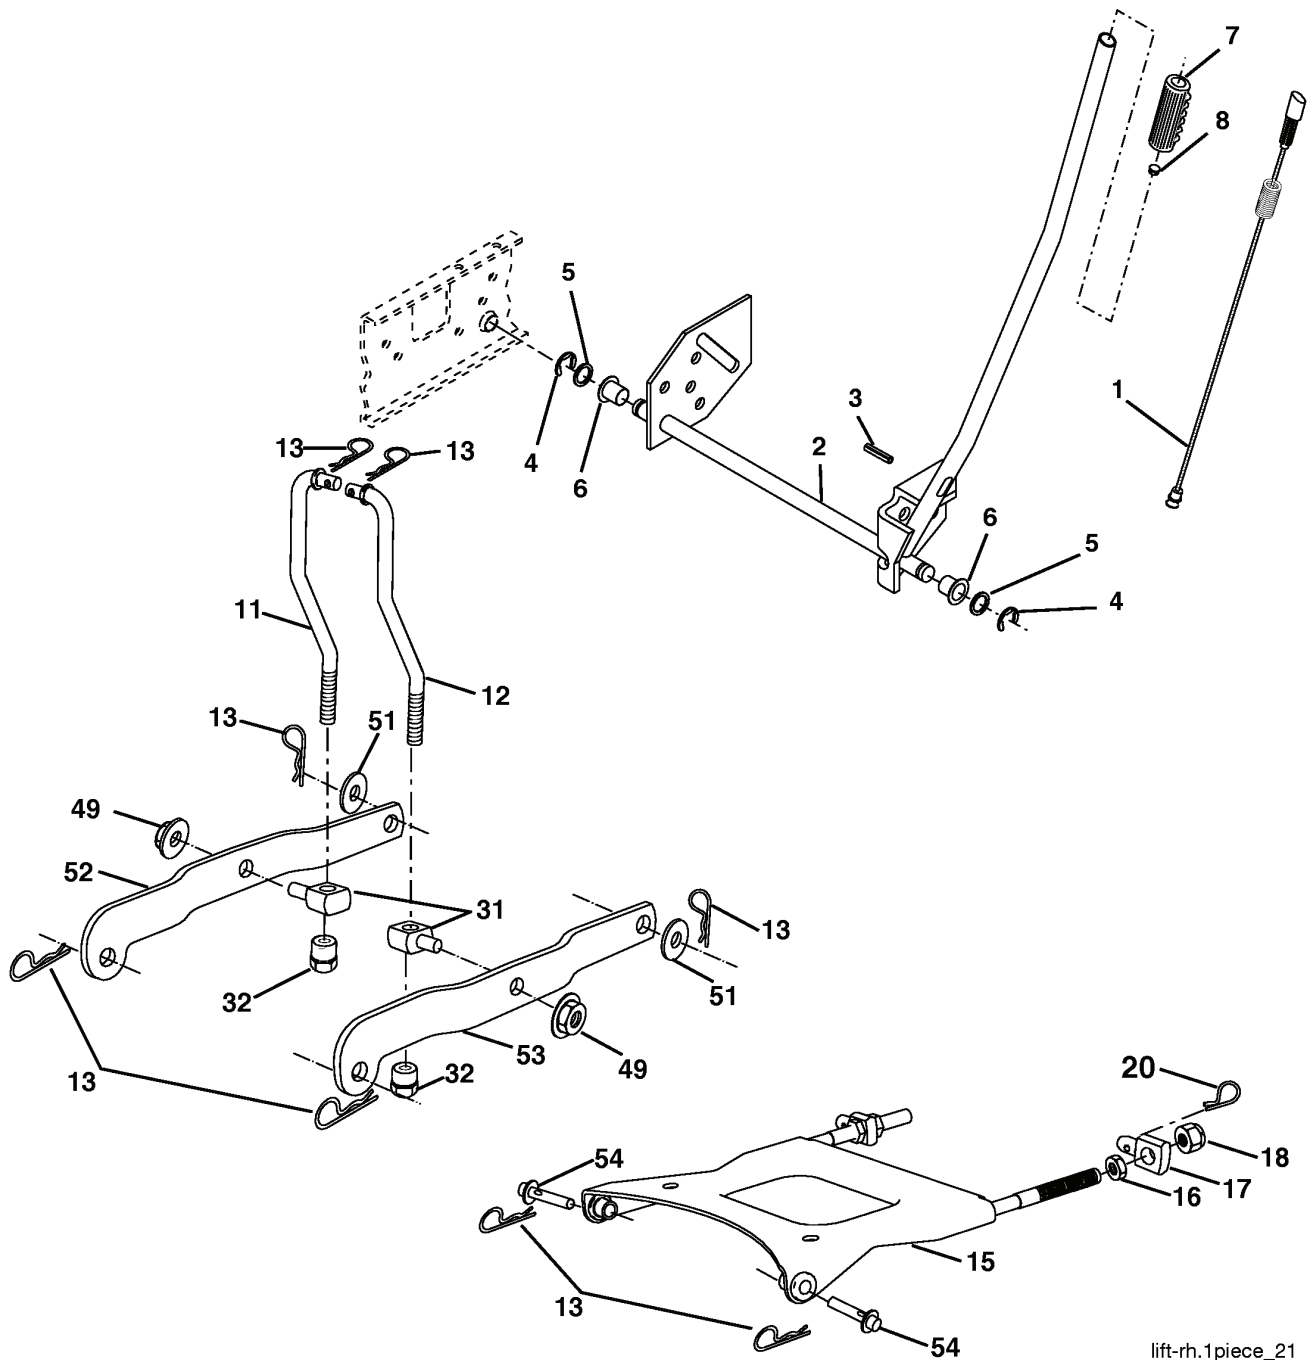

### WHEELS & TIRES

---

REF.	PART NO.	DESCRIPTION	REMARK	QTY.	KIT
1	532059192	CAP VALVE		1	
2	532065139	NIPPLE		1	
3	532106222	TIRE		1	
4	532059904	HOSE		1	
5	532138336	RIM		1	
6	532124957	FITTING		1	
7	532124959	BEARING		1	
8	532138337	RIM.SPROCKET		1	
9	532122082	TIRE		1	
10	532124926	HOSE		1	
11	532175039	HUB CAP		1	
--	532144334	SEALING FOAM		1	

# REPAIR PARTS

TRACTOR - MODEL NO. YTH2148 (YTH2148B), PRODUCT NO. 954 57 19-60  
SEAT ASSEMBLY

seat\_lt.knob\_1

---

REF.	PART NO.	DESCRIPTION	REMARK	QTY.	KIT
1	532188715	SIEGE CONDUCTEUR		1	
2	532140551	BRACKET		1	
3	871110616	SCREW		1	
4	819131610	WASHER		1	
5	532145006	CLIP		1	
6	873800600	NUT		1	
7	532124181	SPRING		1	
8	817000616	SCREW		1	
9	819131614	WASHER		1	
10	532182493	BRACKET		1	
11	532166369	WING NUT		1	
12	532121246	BRACKET		1	
13	532121248	BUSHING		1	
14	872050412	BOLT		1	
15	532121749	WASHER		1	
16	532123740	SPRING		1	
17	532123976	LOCKNUT		1	
21	532171852	BOLT		1	
22	873800500	LOCK NUT		1	
24	819171912	WASHER		1	
25	532127018	BOLT		1	

# REPAIR PARTS

TRACTOR - MODEL NO. YTH2148 (YTH2148B), PRODUCT NO. 954 57 19-60  
MOWER LIFT

REF.	PART NO.	DESCRIPTION	REMARK	QTY.	KIT
1	532159460	WIRE		1	
2	532159471	LEVER		1	
3	532105767	PIN RETAINING SCREW		1	
4	812000002	RETAINER RING		1	
5	819211621	WASHER		1	
6	532120183	BEARING		1	
7	532125631	HANDLE		1	
8	532124526	KNOB		1	
11	532175370	LINK		1	
12	532175371	LINK		1	
13	532124670	RETAINER RING		1	
15	532175562	BRACKET		1	
16	873350800	NUT		1	
17	532175689	BRACKET		1	
18	873800800	NUT		1	
20	532163552	CLIP		1	
31	532176205	TRUNION		1	
32	532175994	NUT		1	
49	532145212	NUT		1	
51	819171416	WASHER		1	
52	532175378	LEVER		1	
53	532175802	LEVER		1	
54	532175560	PIN RETAINING SCREW		1	