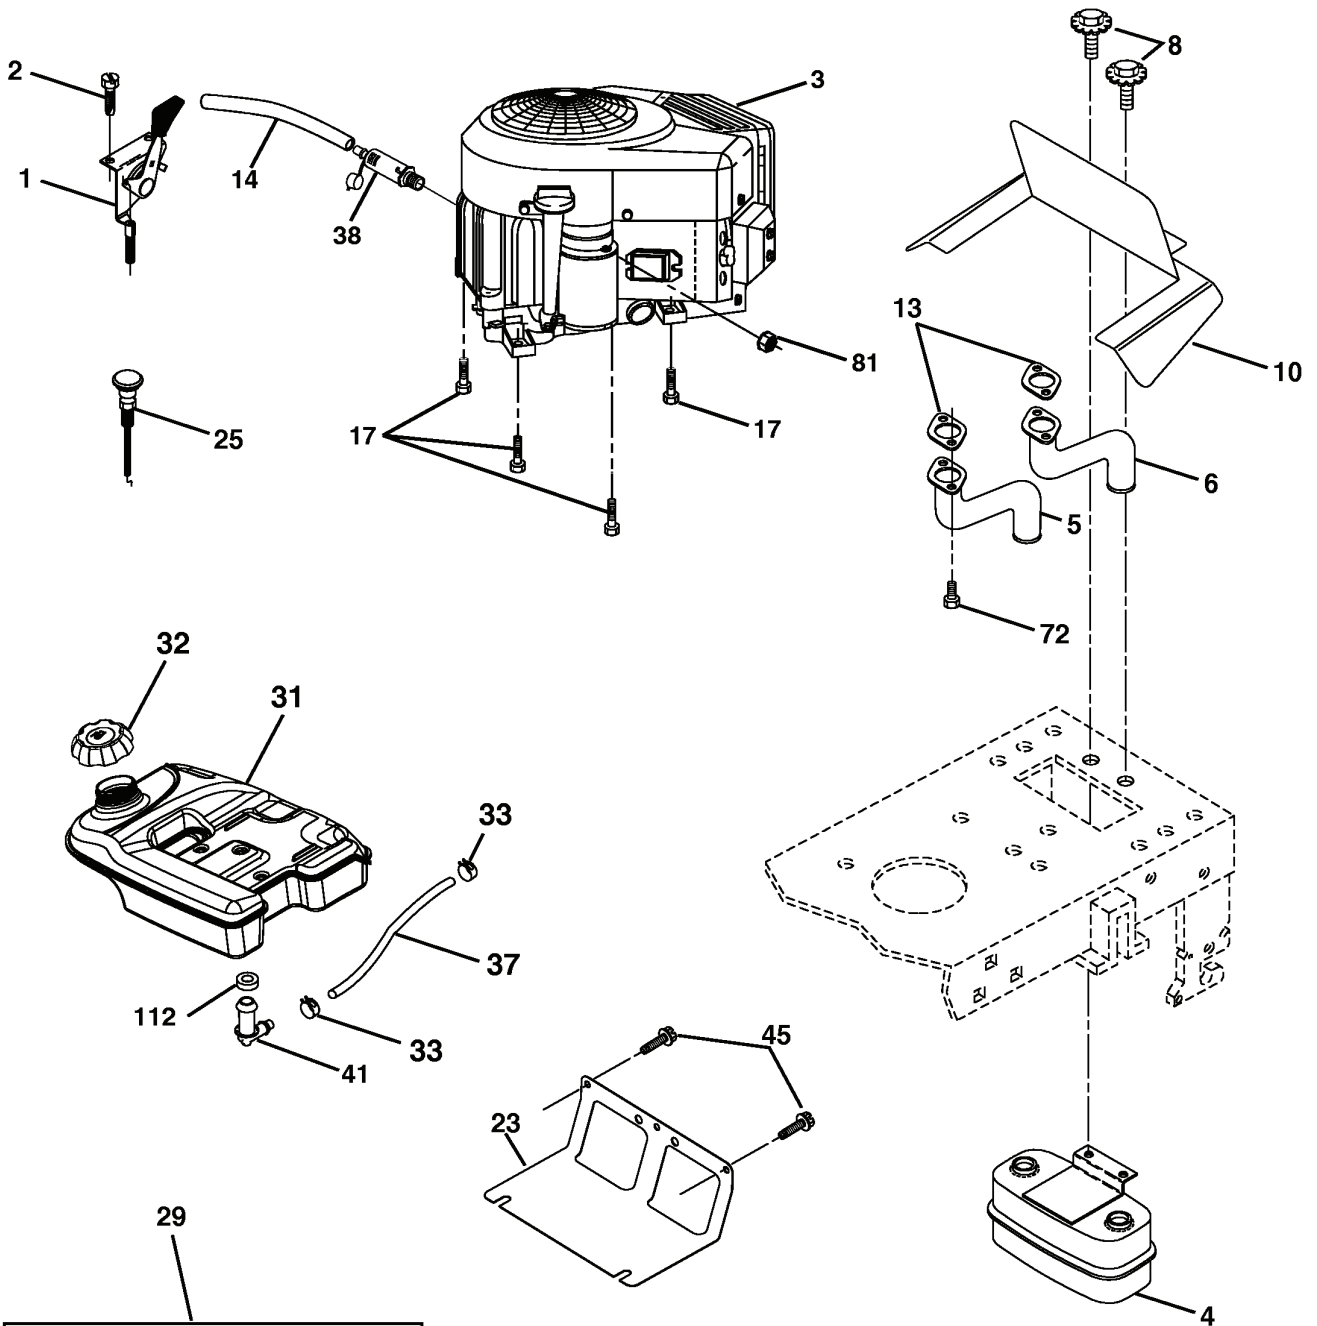

REPAIR PARTS

TRACTOR - MODEL NO. YTH2148 (YTH2148B), PRODUCT NO. 954 57 19-60
ENGINE

OPTIONAL EQUIPMENT
Spark Arrester

REF.	PART NO.	DESCRIPTION	REMARK	QTY.	KIT
1	532190196	THROTTLE CONTROL		1	
2	817720408	SCREW		1	
4	532149723	MUFFLER		1	
5	532159955	TUBE		1	
6	532160589	TUBE		1	
8	532171877	BOLT		1	
10	532162797	SHIELD		1	
13	532165391	GASKET		1	
14	532148456	TUBE		1	
17	817060624	SCREW		1	
23	532169837	HEAT SHIELD		1	
25	532191964	CONTROL THROTTLE		1	
26	873920600	NUT		1	
29	532137180	SPARK ARRESTER KIT		1	
31	532179022	TANK FUEL 3.50 REAR		1	
32	532181803	TANK CAP		1	
33	532123487	HOSE CLAMP		1	
37	532142158	FULE LINE		1	
38	532181654	PLUG		1	
41	532139277	NIPPLE		1	
45	817000612	SCREW		1	
72	532183906	SCREW		1	
81	873510400	NUT		1	
112	532124952	BUSHING		1