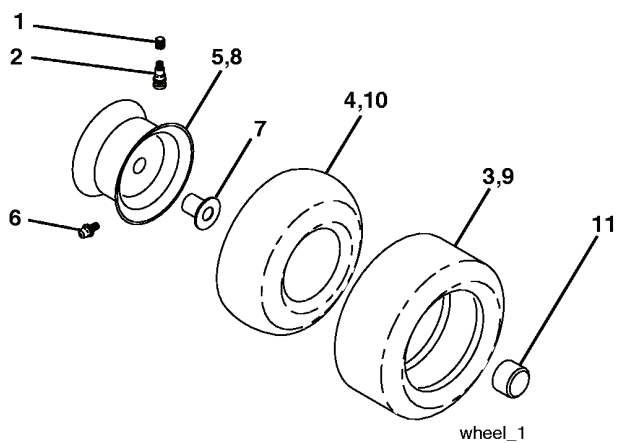

# REPAIR PARTS

TRACTOR - MODEL NO. YTH2148 (YTH2148B), PRODUCT NO. 954 57 19-60  
STEERING ASSEMBLY

steering\_pl.lt\_54

REF.	PART NO.	DESCRIPTION	REMARK	QTY.	KIT
1	532166627	STEERING WHEEL		1	
2	532184706	SHAFT		1	
3	532169840	SPINDLE		1	
4	532169839	SPINDLE		1	
5	532124931	WASHER		1	
6	532121748	WASHER		1	
8	812000029	RETAINER RING		1	
10	532175121	ROD		1	
11	810040600	WASHER		1	
12	873940800	NUT		1	
13	532136518	PIPE		1	
15	532145212	NUT		1	
17	532177883	SHAFT		1	
29	817000612	SCREW		1	
32	532180580	TIE ROD		1	
34	810040500	WASHER		1	
36	532155105	BUSHING		1	
37	532152927	SCREW		1	
38	532166626	INSERT		1	
39	819183812	WASHER		1	
40	873540600	NUT		1	
41	532159945	ADAPTER		1	
43	532121749	WASHER		1	
46	532121232	HUB CAP		1	
65	532160367	SPACER		1	
67	872110618	BOLT		1	
68	532169827	SHAFT		1	
71	532175146	STEERING GEAR		1	
82	532169835	BRACKET		1	
87	532173966	WASHER		1	
88	532175118	BOLT		1	
91	532175553	SPRING		1	
94	819121414	WASHER		1	
95	532188967	WASHER		1	

### WHEELS & TIRES

---

REF.	PART NO.	DESCRIPTION	REMARK	QTY.	KIT
1	532059192	CAP VALVE		1	
2	532065139	NIPPLE		1	
3	532106222	TIRE		1	
4	532059904	HOSE		1	
5	532138336	RIM		1	
6	532124957	FITTING		1	
7	532124959	BEARING		1	
8	532138337	RIM.SPROCKET		1	
9	532122082	TIRE		1	
10	532124926	HOSE		1	
11	532175039	HUB CAP		1	
--	532144334	SEALING FOAM		1	