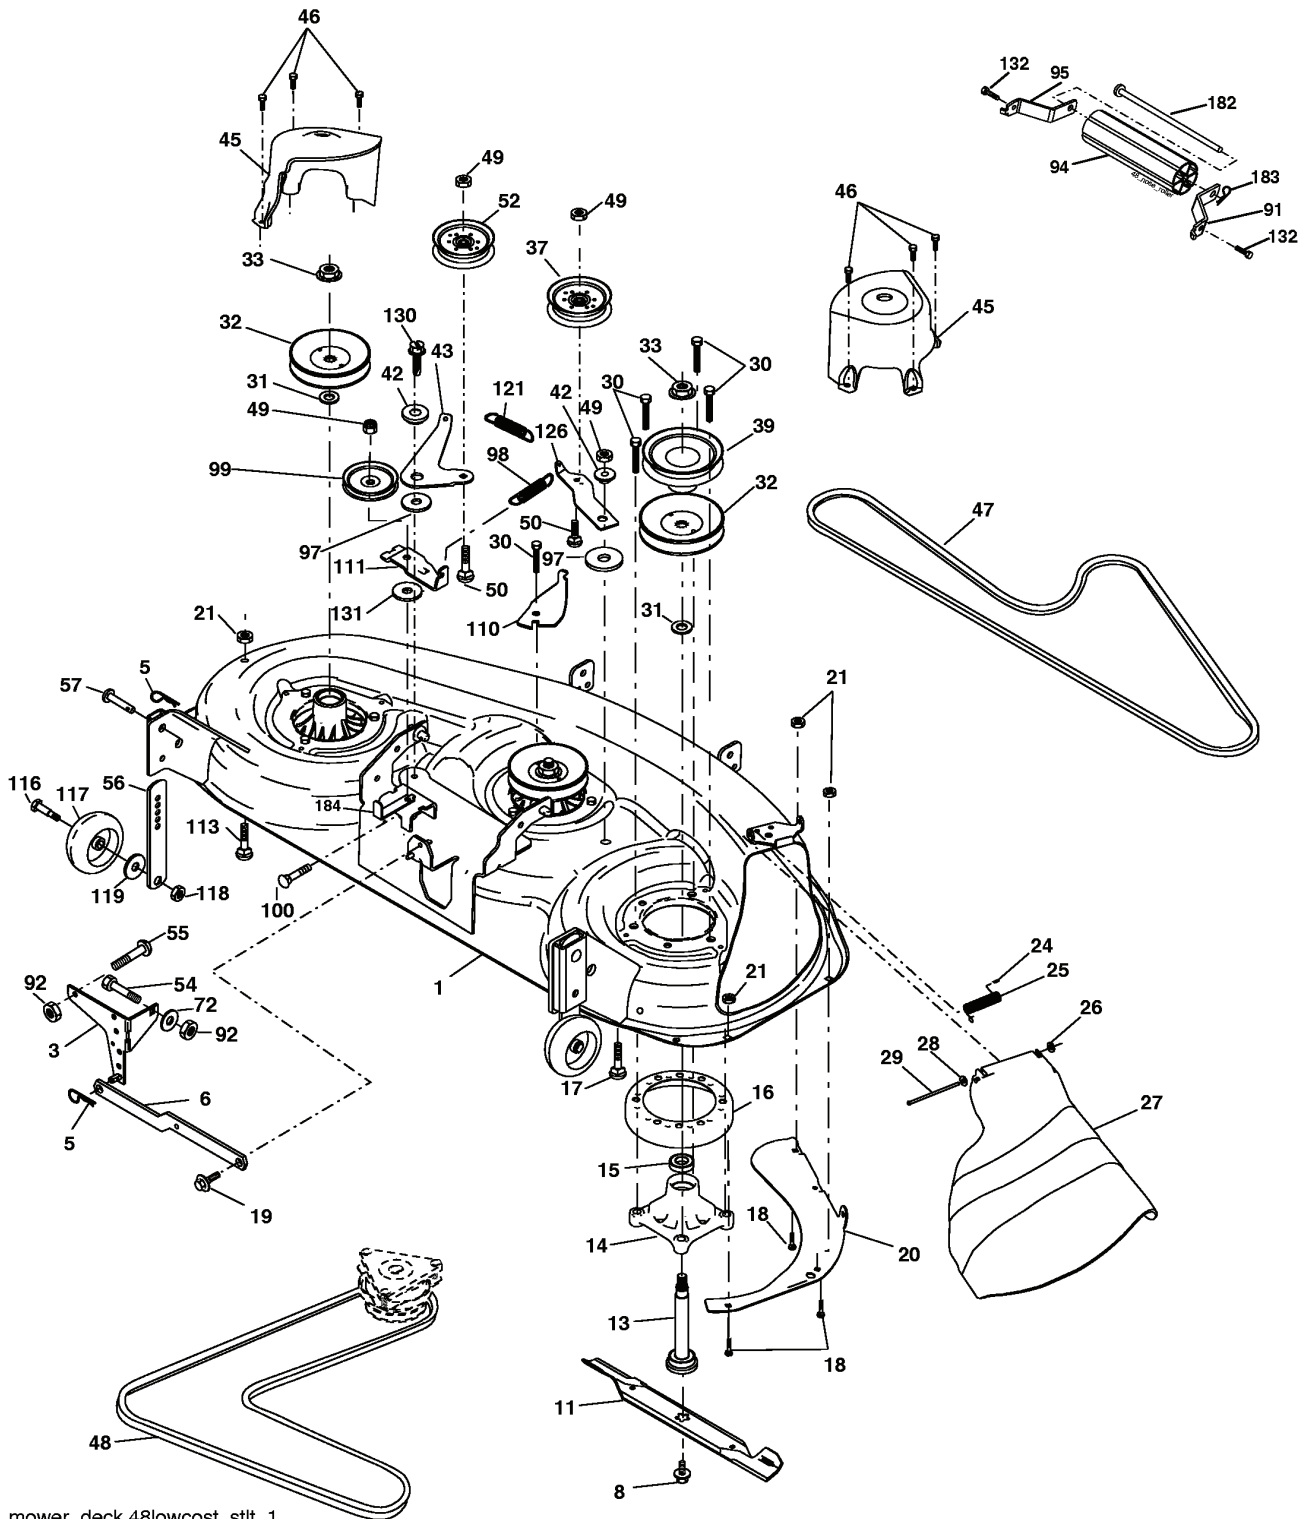

REPAIR PARTS

TRACTOR - MODEL NO. YTH2148 (YTH2148B), PRODUCT NO. 954 57 19-60
MOWER DECK

REF.	PART NO.	DESCRIPTION	REMARK	QTY.	KIT
3	532138017	BRACKE		1	
5	532124670	RETAINER RING		1	
6	532178024	LEVER		1	
8	532174365	BOLT		1	
11	532180054	BLADE		1	
13	532175147	SHAFT		1	
14	532174358	MANDREL		1	
15	532110485	BEARING		1	
16	532174493	STRIPPER, MANDREL BLACK		1	
17	872110610	BOLT		1	
18	872140505	BOLT		1	
19	532132827	SPEC. BOLT		1	
20	532174378	BAFFLE		1	
21	873680500	NUT		1	
24	532105304	HUB CAP		1	
25	532178102	SPRING		1	
26	532110452	NUT		1	
27	532181707	SHIELD		1	
28	819111016	WASHER		1	
29	532131491	SHAFT		1	
30	532173984	SCREW		1	
31	532187690	WASHER		1	
32	532173436	PULLEY		1	
33	532178342	NUT		1	
37	532177968	PULLEY		1	
39	532174375	PULLEY		1	
42	532122052	SPACER		1	
43	532174373	LEVER		1	
45	532180806	COVER		1	
46	532137729	SCREW		1	
47	532180808	V-BELT		1	
48	532174368	V-BELT		1	
50	872110612	BOLT		1	
52	532175820	PULLEY		1	
54	874780616	BOLT		1	
55	872140608	BOLT		1	
56	532155986	BAR		1	
57	532156941	PIN RETAINING SCREW		1	
72	819131312	WASHER		1	
91	532180535	BRACKET		1	
92	873800600	NUT		1	
94	532176066	ROLLER		1	
95	532180534	BRACKET		1	
97	532178515	WASHER		1	
98	532179479	SPRING		1	
99	532184058	PULLEY		1	
100	872110616	BOLT		1	
110	532175016	LEVER		1	
111	532174610	ARM		1	
116	532184219	BOLT		1	
117	532133957	WHEEL		1	
118	873930600	NUT		1	
119	819121414	WASHER		1	
121	532174371	SPRING		1	
126	532174372	LEVER		1	
130	817000616	SCREW		1	
131	819131606	WASHER		1	
132	817000612	SCREW		1	
133	872110506	BOLT		1	
182	532179127	ROD ROLLER NOSE		1	
183	532163552	CLIP		1	
184	532173979	BELT GUIDE		1	
--	532174357	PALIER DE LAME COMPLET		1