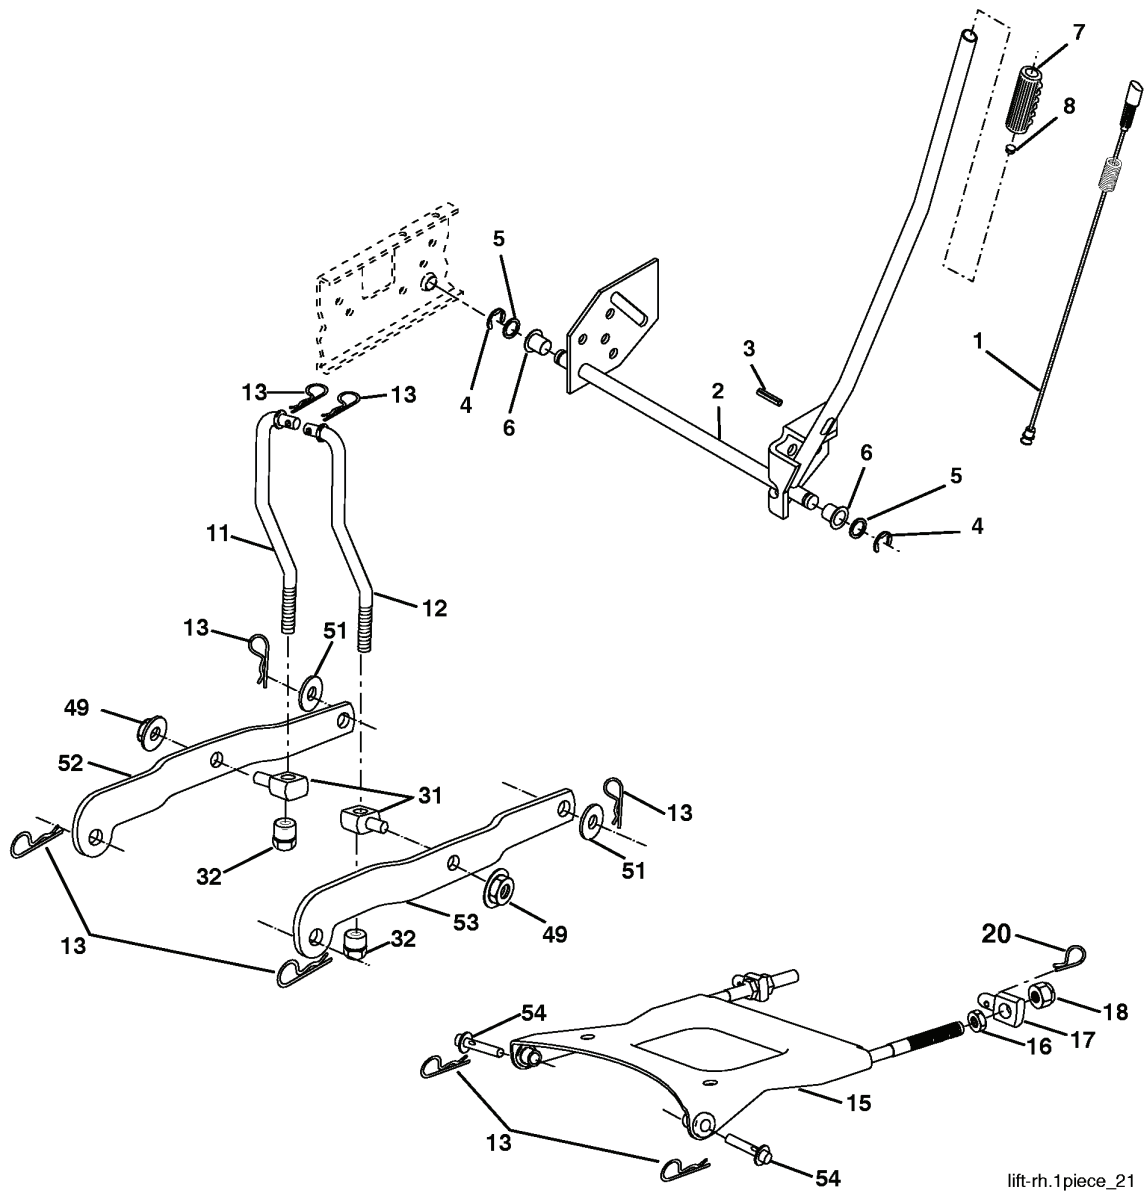

YTH2148C, 954571960, 2004-03

SPARE PARTS LIST

REPAIR PARTS

TRACTOR - MODEL NO. YTH2148 (YTH2148C), PRODUCT NO. 954 57 19-60
CHASSIS AND ENCLOSURES

REF.	PART NO.	DESCRIPTION	REMARK	QTY.	KIT
1	532174619	FRAME		1	
2	532176554	PLATE		1	
10	872140608	BOLT		1	
11	532174996	DASHBOARD		1	
13	532181719	DASHBOARD		1	
14	817490608	SCREW		1	
26	873800600	NUT		1	
30	532191815	GUARD		1	
31	532139976	BRACKET		1	
37	817490508	SCREW		1	
38	532175710	BRACKET		1	
39	532174714	BRACKET PIVOT LASER LT		1	
60	872140606	BOLT		1	
64	532174997	DASH		1	
74	873680600	NUT		1	
90	532124346	NUT		1	
142	532175702	PLATE		1	
143	532186689	BRACKET		1	
144	532175582	BRACKET		1	
145	532156524	SHAFT		1	
158	532162037	BRACKET		1	
208	817670608	SCREW		1	
209	817000612	SCREW		1	
217	532185436	BRACKET		1	
278	532191611	SCREW		1	
280	817000616	SCREW		1	

REPAIR PARTS

TRACTOR - MODEL NO. YTH2148 (YTH2148C), PRODUCT NO. 954 57 19-60
MOWER LIFT

lift-rh.1piece_21

REF.	PART NO.	DESCRIPTION	REMARK	QTY.	KIT
1	532159460	WIRE		1	
2	532159471	LEVER		1	
3	532105767	PIN RETAINING SCREW		1	
4	812000002	RETAINER RING		1	
5	819211621	WASHER		1	
6	532120183	BEARING		1	
7	532125631	HANDLE		1	
8	532124526	KNOB		1	
11	532175370	LINK		1	
12	532175371	LINK		1	
13	532124670	RETAINER RING		1	
15	532175562	BRACKET		1	
16	873350800	NUT		1	
17	532175689	BRACKET		1	
18	873800800	NUT		1	
20	532163552	CLIP		1	
31	532176205	TRUNION		1	
32	532175994	NUT		1	
49	532145212	NUT		1	
51	819171416	WASHER		1	
52	532175378	LEVER		1	
53	532175802	LEVER		1	
54	532175560	PIN RETAINING SCREW		1	