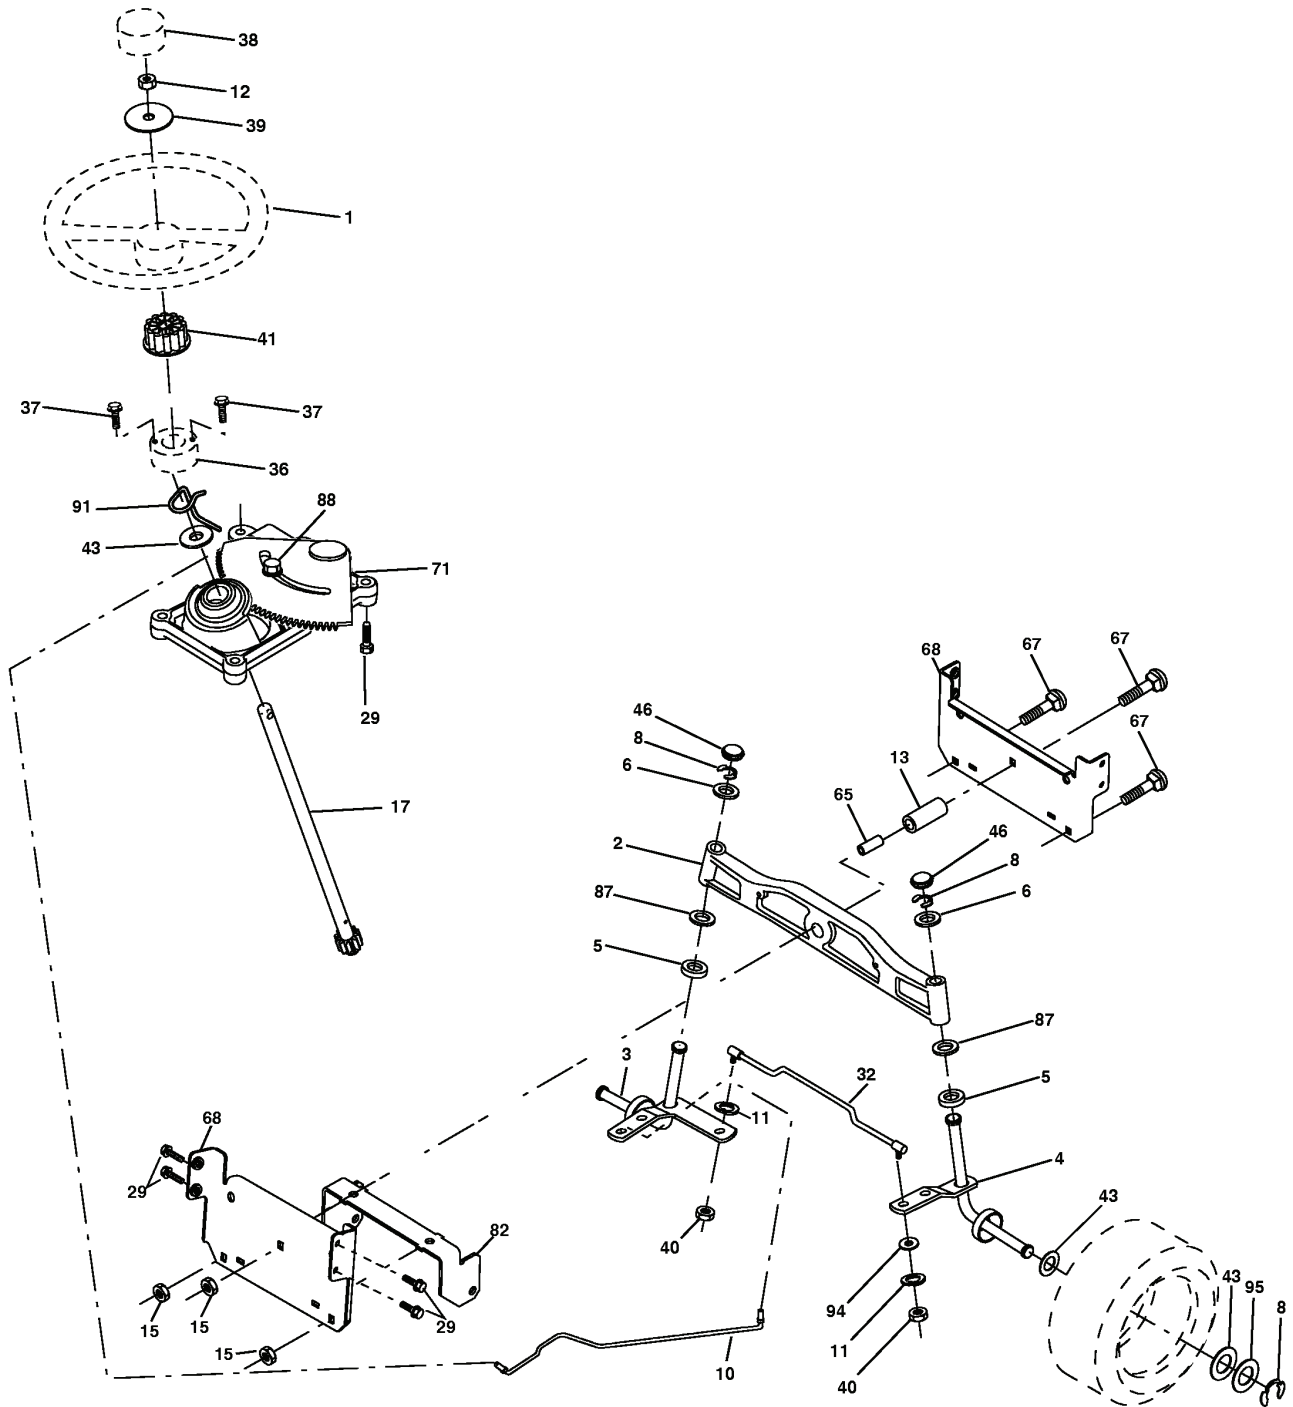

REPAIR PARTS

TRACTOR - MODEL NO. YTH2148 (YTH2148C), PRODUCT NO. 954 57 19-60
ELECTRICAL

REF.	PART NO.	DESCRIPTION	REMARK	QTY.	KIT
1	532144927	BATTERY		1	
2	874760412	BOLT		1	
8	532186491	BOX		1	
10	532145211	BOLT		1	
11	532150109	HOLDER		1	
12	532145769	NUT		1	
16	532176138	MICRO SWITCH		1	
21	532183759	HARNES		1	
22	532004152	BULB		1	
24	532124780	CABLE		1	
25	532146148	CABLE		1	
26	532175158	FUSE		1	
27	873510400	NUT		1	
28	532145491	CABLE		1	
29	532121305	SWITCH		1	
30	532175566	SWITCH		1	
33	532140401	KEY		1	
40	532188024	HARNES		1	
41	871110408	BOLT		1	
42	532131563	COVER		1	
43	532178861	SOLENOID		1	
45	532122822	METER		1	
46	532169635	HOURLMETER		1	
50	532174651	SWITCH		1	
55	817490508	SCREW		1	
89	532169639	BRACKET		1	
90	532180449	COVER		1	
91	532190270	STRAP BATTERY MOUNT FRO		1	

REPAIR PARTS

TRACTOR - MODEL NO. YTH2148 (YTH2148C), PRODUCT NO. 954 57 19-60
STEERING ASSEMBLY

REF.	PART NO.	DESCRIPTION	REMARK	QTY.	KIT
1	532166627	STEERING WHEEL		1	
2	532184706	SHAFT		1	
3	532169840	SPINDLE		1	
4	532169839	SPINDLE		1	
5	532124931	WASHER		1	
6	532121748	WASHER		1	
8	812000029	RETAINER RING		1	
10	532175121	ROD		1	
11	810040600	WASHER		1	
12	873940800	NUT		1	
13	532136518	PIPE		1	
15	532145212	NUT		1	
17	532177883	SHAFT		1	
29	817000612	SCREW		1	
32	532180580	TIE ROD		1	
34	810040500	WASHER		1	
36	532155105	BUSHING		1	
37	532152927	SCREW		1	
38	532166626	INSERT		1	
39	819183812	WASHER		1	
40	873540600	NUT		1	
41	532159945	ADAPTER		1	
43	532121749	WASHER		1	
46	532121232	HUB CAP		1	
65	532160367	SPACER		1	
67	872110618	BOLT		1	
68	532169827	SHAFT		1	
71	532175146	STEERING GEAR		1	
82	532169835	BRACKET		1	
87	532173966	WASHER		1	
88	532175118	BOLT		1	
91	532175553	SPRING		1	
94	819121414	WASHER		1	
95	532188967	WASHER		1	