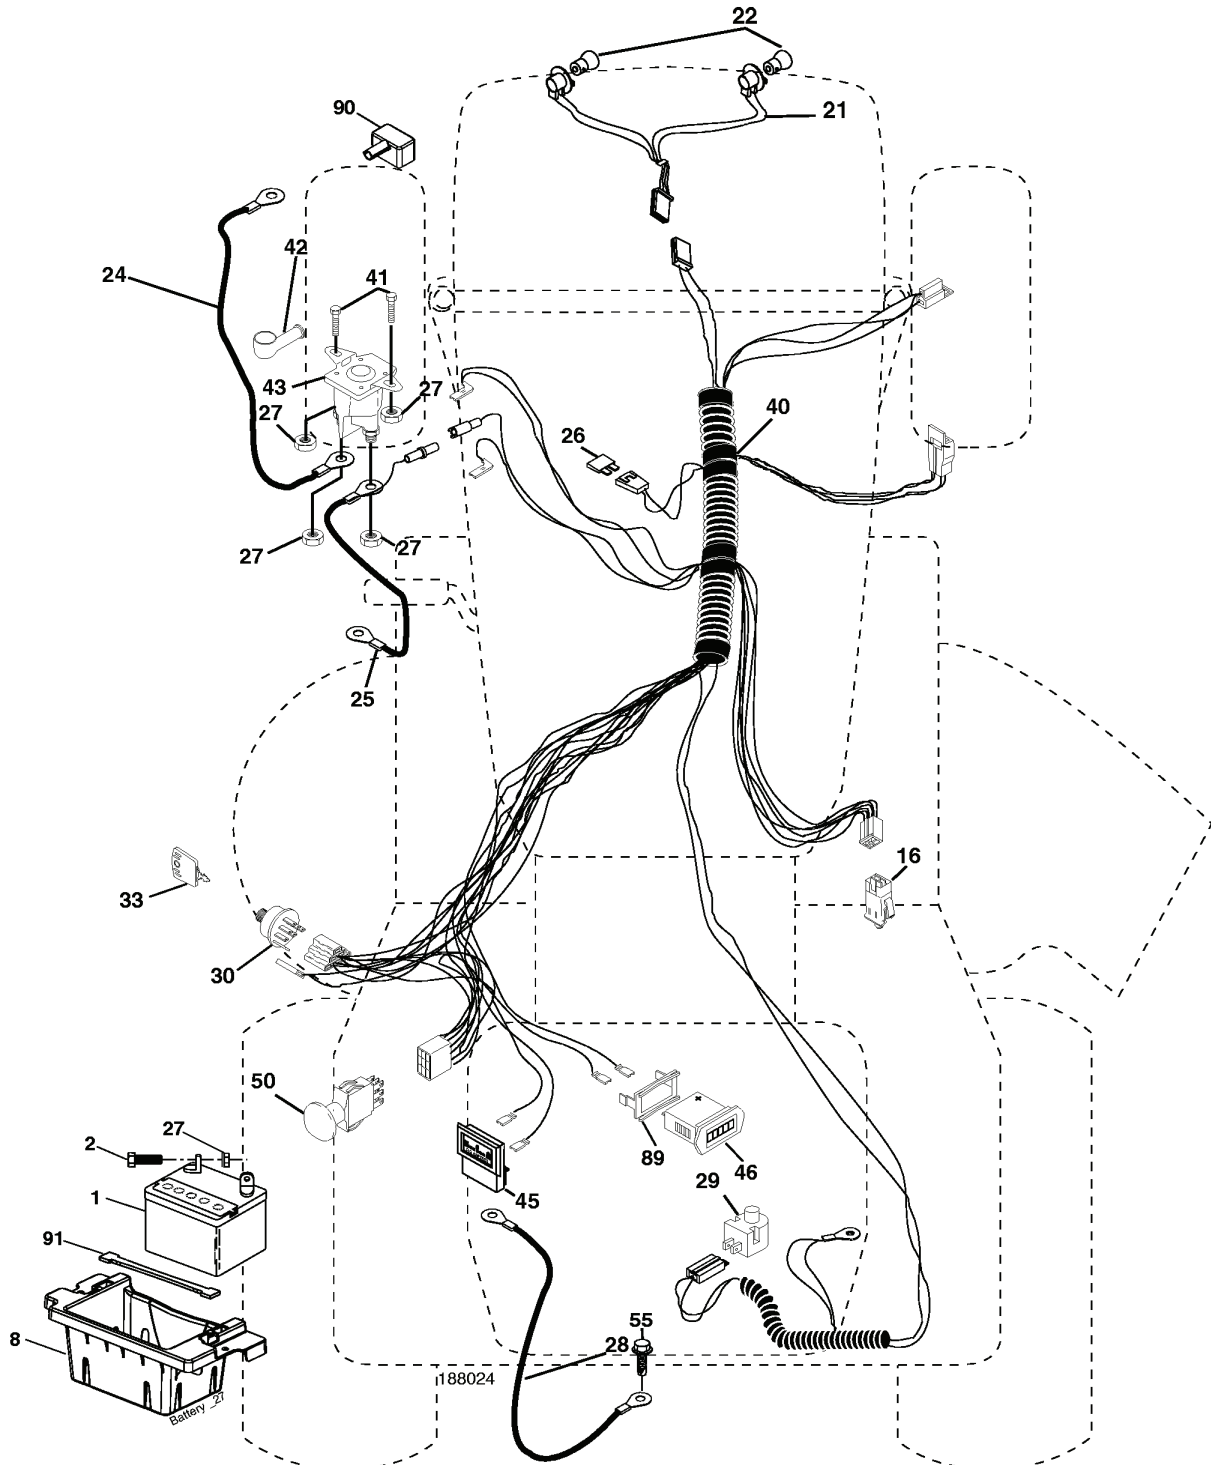

REPAIR PARTS

TRACTOR - MODEL NO. YTH2148 (YTH2148C), PRODUCT NO. 954 57 19-60
ELECTRICAL

REF.	PART NO.	DESCRIPTION	REMARK	QTY.	KIT
1	532144927	BATTERY		1	
2	874760412	BOLT		1	
8	532186491	BOX		1	
10	532145211	BOLT		1	
11	532150109	HOLDER		1	
12	532145769	NUT		1	
16	532176138	MICRO SWITCH		1	
21	532183759	HARNES		1	
22	532004152	BULB		1	
24	532124780	CABLE		1	
25	532146148	CABLE		1	
26	532175158	FUSE		1	
27	873510400	NUT		1	
28	532145491	CABLE		1	
29	532121305	SWITCH		1	
30	532175566	SWITCH		1	
33	532140401	KEY		1	
40	532188024	HARNES		1	
41	871110408	BOLT		1	
42	532131563	COVER		1	
43	532178861	SOLENOID		1	
45	532122822	METER		1	
46	532169635	HOURLMETER		1	
50	532174651	SWITCH		1	
55	817490508	SCREW		1	
89	532169639	BRACKET		1	
90	532180449	COVER		1	
91	532190270	STRAP BATTERY MOUNT FRO		1