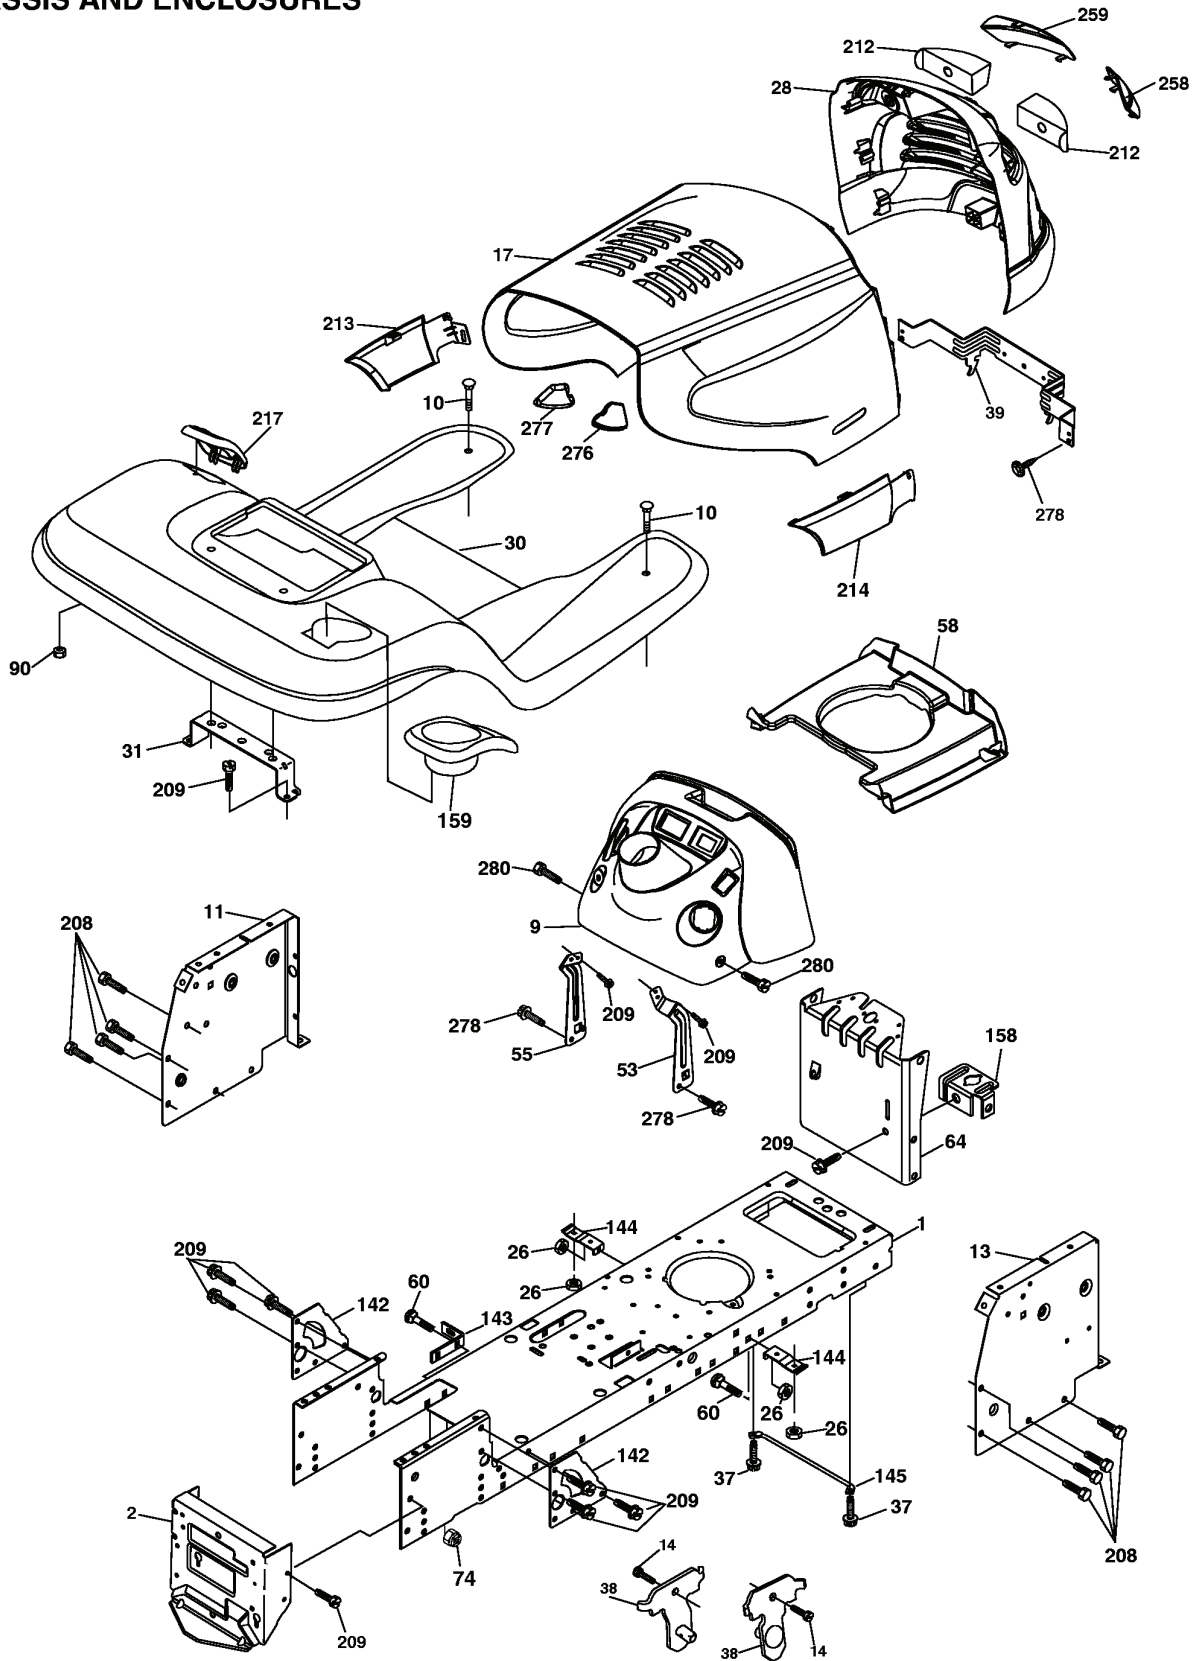

YTH2148C, 954571960, 2004-03

SPARE PARTS LIST

REPAIR PARTS

TRACTOR - MODEL NO. YTH2148 (YTH2148C), PRODUCT NO. 954 57 19-60
CHASSIS AND ENCLOSURES

REF.	PART NO.	DESCRIPTION	REMARK	QTY.	KIT
1	532174619	FRAME		1	
2	532176554	PLATE		1	
10	872140608	BOLT		1	
11	532174996	DASHBOARD		1	
13	532181719	DASHBOARD		1	
14	817490608	SCREW		1	
26	873800600	NUT		1	
30	532191815	GUARD		1	
31	532139976	BRACKET		1	
37	817490508	SCREW		1	
38	532175710	BRACKET		1	
39	532174714	BRACKET PIVOT LASER LT		1	
60	872140606	BOLT		1	
64	532174997	DASH		1	
74	873680600	NUT		1	
90	532124346	NUT		1	
142	532175702	PLATE		1	
143	532186689	BRACKET		1	
144	532175582	BRACKET		1	
145	532156524	SHAFT		1	
158	532162037	BRACKET		1	
208	817670608	SCREW		1	
209	817000612	SCREW		1	
217	532185436	BRACKET		1	
278	532191611	SCREW		1	
280	817000616	SCREW		1	

REPAIR PARTS

TRACTOR - MODEL NO. YTH2148 (YTH2148C), PRODUCT NO. 954 57 19-60
MOWER LIFT

lift-rh.1piece_21

REF.	PART NO.	DESCRIPTION	REMARK	QTY.	KIT
1	532159460	WIRE		1	
2	532159471	LEVER		1	
3	532105767	PIN RETAINING SCREW		1	
4	812000002	RETAINER RING		1	
5	819211621	WASHER		1	
6	532120183	BEARING		1	
7	532125631	HANDLE		1	
8	532124526	KNOB		1	
11	532175370	LINK		1	
12	532175371	LINK		1	
13	532124670	RETAINER RING		1	
15	532175562	BRACKET		1	
16	873350800	NUT		1	
17	532175689	BRACKET		1	
18	873800800	NUT		1	
20	532163552	CLIP		1	
31	532176205	TRUNION		1	
32	532175994	NUT		1	
49	532145212	NUT		1	
51	819171416	WASHER		1	
52	532175378	LEVER		1	
53	532175802	LEVER		1	
54	532175560	PIN RETAINING SCREW		1	