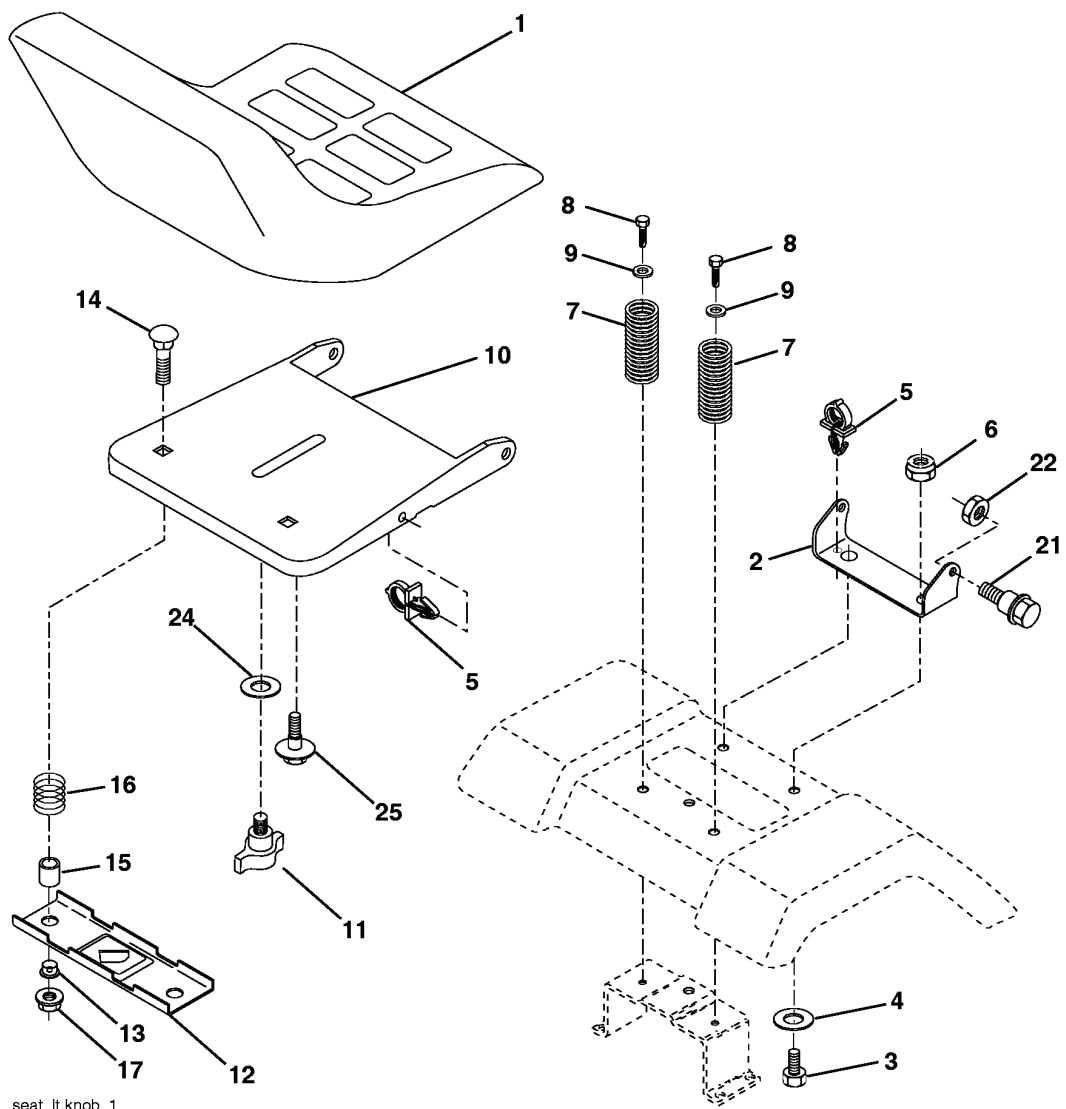

REPAIR PARTS

TRACTOR - MODEL NO. YTH2148 (YTH2148C), PRODUCT NO. 954 57 19-60

WHEELS & TIRES

REF.	PART NO.	DESCRIPTION	REMARK	QTY.	KIT
1	532059192	CAP VALVE		1	
2	532065139	NIPPLE		1	
3	532106222	TIRE		1	
4	532059904	HOSE		1	
5	532138336	RIM		1	
6	532124957	FITTING		1	
7	532124959	BEARING		1	
8	532138337	RIM.SPROCKET		1	
9	532122082	TIRE		1	
10	532124926	HOSE		1	
11	532175039	HUB CAP		1	
--	532144334	SEALING FOAM		1	

REPAIR PARTS

TRACTOR - MODEL NO. YTH2148 (YTH2148C), PRODUCT NO. 954 57 19-60
SEAT ASSEMBLY

seat_it.knob_1

REF.	PART NO.	DESCRIPTION	REMARK	QTY.	KIT
1	532188715	SIEGE CONDUCTEUR		1	
2	532140551	BRACKET		1	
3	871110616	SCREW		1	
4	819131610	WASHER		1	
5	532145006	CLIP		1	
6	873800600	NUT		1	
7	532124181	SPRING		1	
8	817000616	SCREW		1	
9	819131614	WASHER		1	
10	532182493	BRACKET		1	
11	532166369	WING NUT		1	
12	532121246	BRACKET		1	
13	532121248	BUSHING		1	
14	872050412	BOLT		1	
15	532121749	WASHER		1	
16	532123740	SPRING		1	
17	532123976	LOCKNUT		1	
21	532171852	BOLT		1	
22	873800500	LOCK NUT		1	
24	819171912	WASHER		1	
25	532127018	BOLT		1	