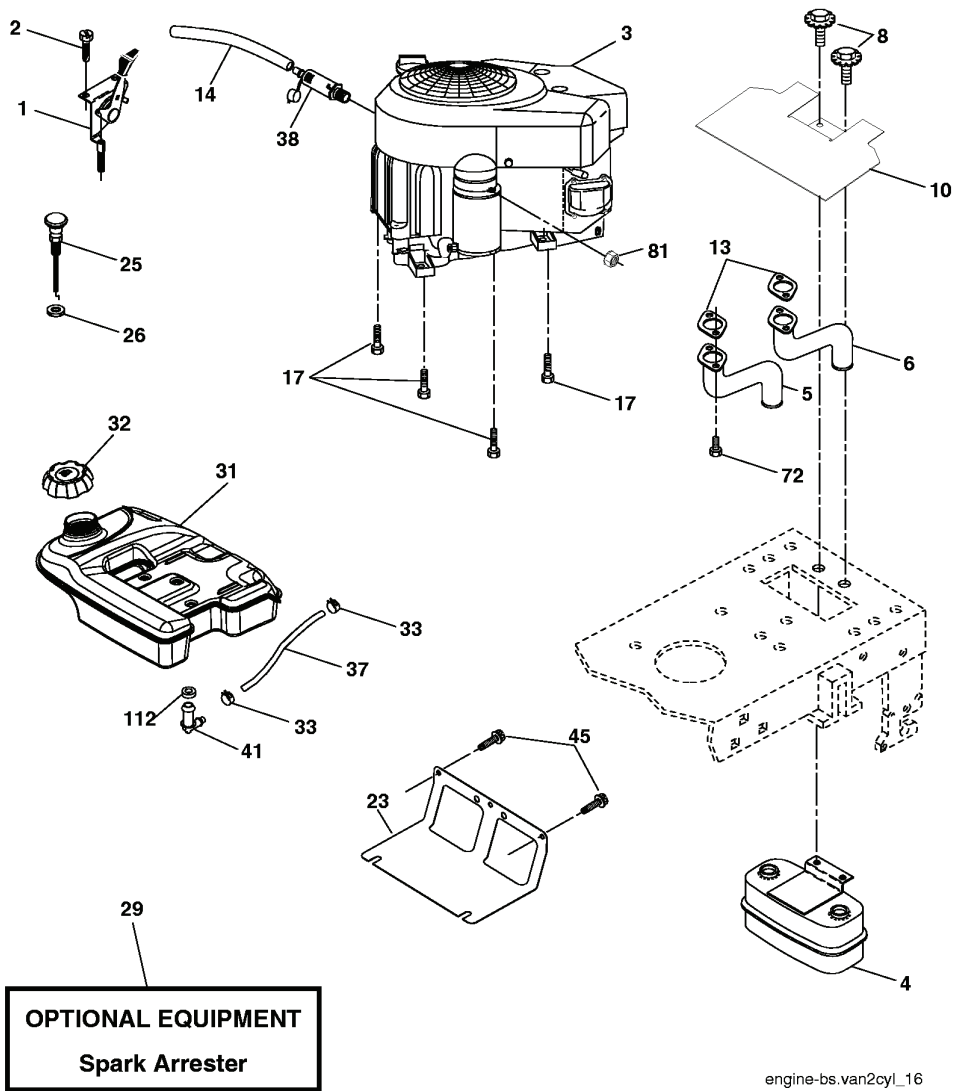

REPAIR PARTS

TRACTOR - MODEL NO. YTH2148 (YTH2148C), PRODUCT NO. 954 57 19-60
ENGINE

REF.	PART NO.	DESCRIPTION	REMARK	QTY.	KIT
1	532170771	THROTTLE TRIGGER		1	
2	817720408	SCREW		1	
4	532149723	MUFFLER		1	
8	532171877	BOLT		1	
10	532146629	HEAT SHIELD		1	
13	532165391	GASKET		1	
14	532148456	TUBE		1	
17	817060624	SCREW		1	
23	532169837	HEAT SHIELD		1	
26	873920600	NUT		1	
29	532137180	SPARK ARRESTER KIT		1	
31	532179022	TANK FUEL 3.50 REAR		1	
32	532181803	TANK CAP		1	
33	532123487	HOSE CLAMP		1	
37	532142158	FULE LINE		1	
38	532181654	PLUG		1	
41	532139277	NIPPLE		1	
45	817000612	SCREW		1	
72	532183906	SCREW		1	
81	873510400	NUT		1	
112	532124952	BUSHING		1