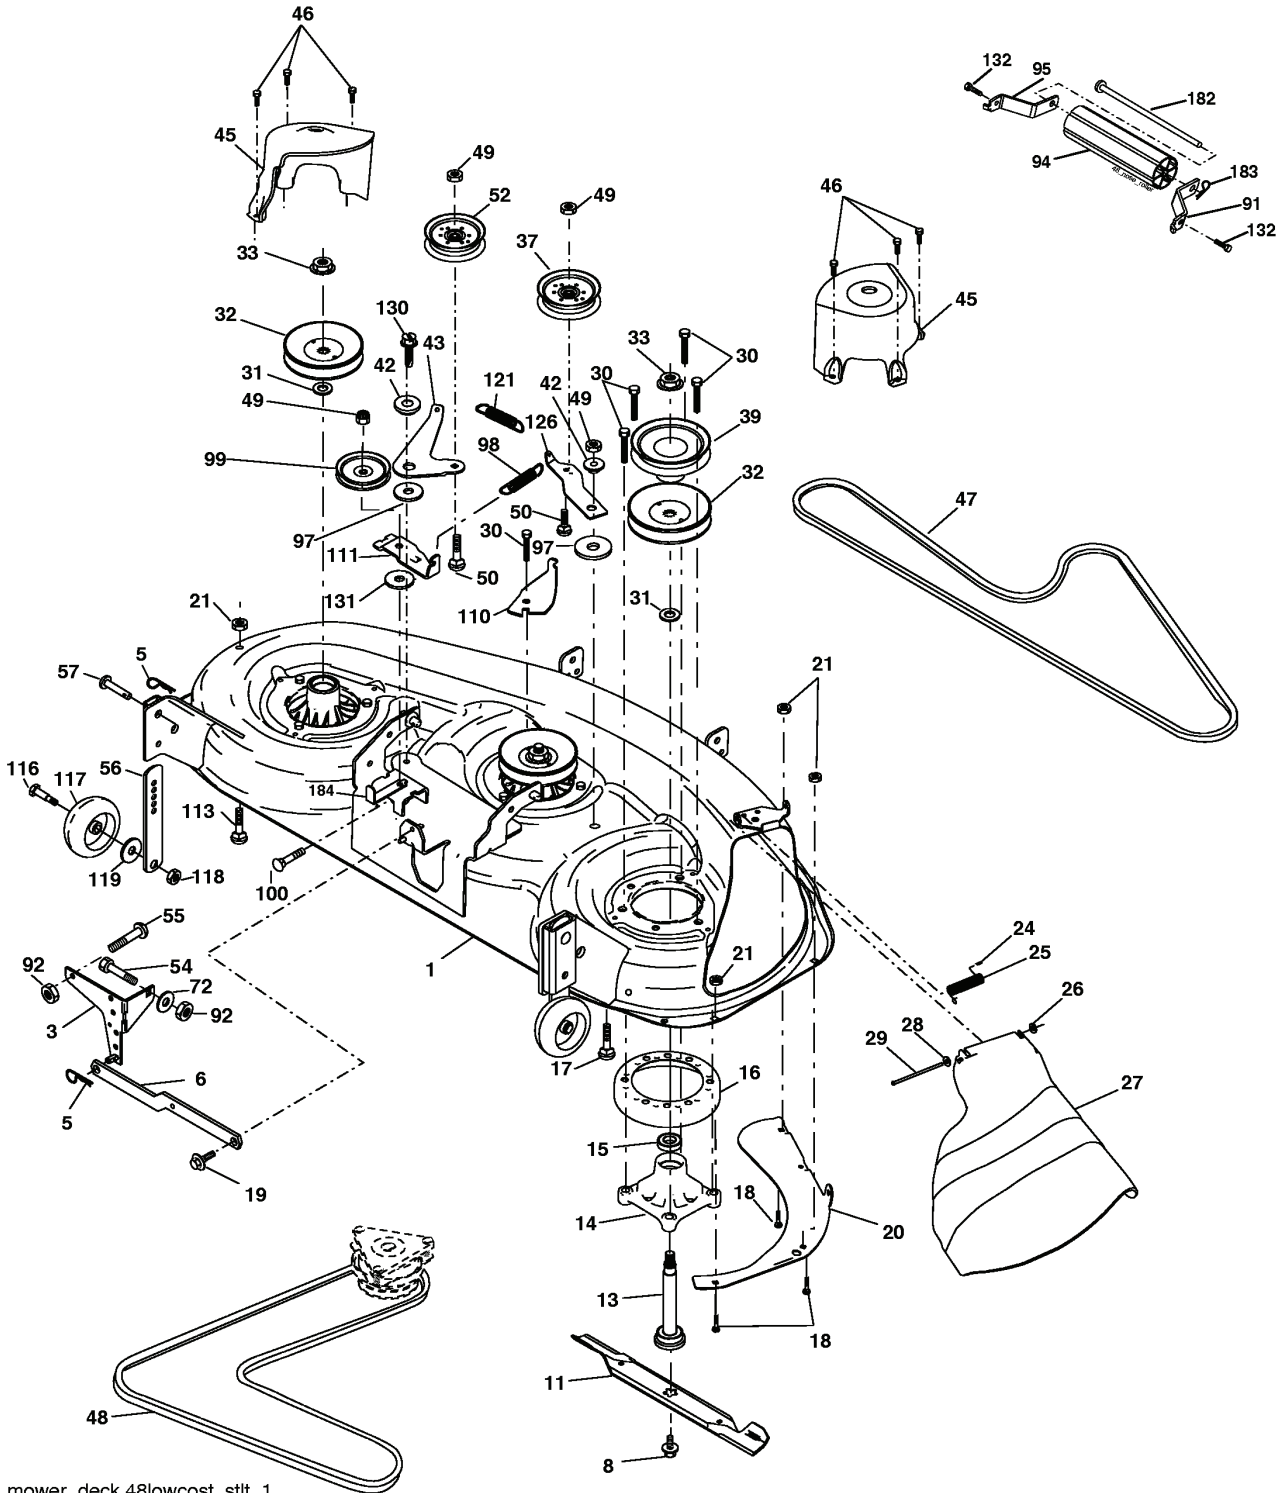

REPAIR PARTS

TRACTOR - MODEL NO. YTH2148 (YTH2148C), PRODUCT NO. 954 57 19-60
MOWER DECK

mower_deck.48lowcost_stlt_1

REF.	PART NO.	DESCRIPTION	REMARK	QTY.	KIT
3	532138017	BRACKE		1	
5	532124670	RETAINER RING		1	
6	532178024	LEVER		1	
8	532174365	BOLT		1	
11	532180054	BLADE		1	
13	532175147	SHAFT		1	
14	532174358	MANDREL		1	
15	532110485	BEARING		1	
16	532174493	STRIPPER, MANDREL BLACK		1	
17	872110610	BOLT		1	
18	872140505	BOLT		1	
19	532132827	SPEC. BOLT		1	
20	532174378	BAFFLE		1	
21	873680500	NUT		1	
24	532105304	HUB CAP		1	
25	532178102	SPRING		1	
26	532110452	NUT		1	
27	532181707	SHIELD		1	
28	819111016	WASHER		1	
29	532131491	SHAFT		1	
30	532173984	SCREW		1	
31	532187690	WASHER		1	
32	532173436	PULLEY		1	
33	532178342	NUT		1	
37	532177968	PULLEY		1	
39	532174375	PULLEY		1	
42	532122052	SPACER		1	
43	532174373	LEVER		1	
45	532180806	COVER		1	
46	532137729	SCREW		1	
47	532180808	V-BELT		1	
48	532174368	V-BELT		1	
50	872110612	BOLT		1	
52	532175820	PULLEY		1	
54	874780616	BOLT		1	
55	872140608	BOLT		1	
56	532155986	BAR		1	
57	532156941	PIN RETAINING SCREW		1	
72	819131312	WASHER		1	
91	532180535	BRACKET		1	
92	873800600	NUT		1	
94	532176066	ROLLER		1	
95	532180534	BRACKET		1	
97	532178515	WASHER		1	
98	532179479	SPRING		1	
99	532184058	PULLEY		1	
100	872110616	BOLT		1	
110	532175016	LEVER		1	
111	532174610	ARM		1	
116	532184219	BOLT		1	
117	532133957	WHEEL		1	
118	873930600	NUT		1	
119	819121414	WASHER		1	
121	532174371	SPRING		1	
126	532174372	LEVER		1	
130	817000616	SCREW		1	
131	819131606	WASHER		1	
132	817000612	SCREW		1	
133	872110506	BOLT		1	
182	532179127	ROD ROLLER NOSE		1	
183	532163552	CLIP		1	
184	532173979	BELT GUIDE		1	
--	532174357	PALIER DE LAME COMPLET		1