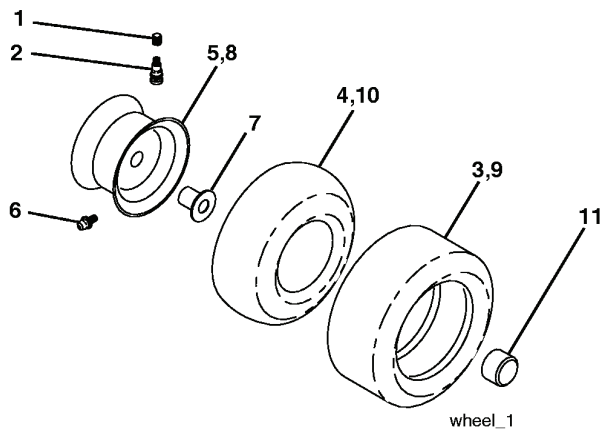

REPAIR PARTS

TRACTOR - MODEL NO. YTH2148 (YTH2148C), PRODUCT NO. 954 57 19-60
STEERING ASSEMBLY

REF.	PART NO.	DESCRIPTION	REMARK	QTY.	KIT
1	532166627	STEERING WHEEL		1	
2	532184706	SHAFT		1	
3	532169840	SPINDLE		1	
4	532169839	SPINDLE		1	
5	532124931	WASHER		1	
6	532121748	WASHER		1	
8	812000029	RETAINER RING		1	
10	532175121	ROD		1	
11	810040600	WASHER		1	
12	873940800	NUT		1	
13	532136518	PIPE		1	
15	532145212	NUT		1	
17	532177883	SHAFT		1	
29	817000612	SCREW		1	
32	532180580	TIE ROD		1	
34	810040500	WASHER		1	
36	532155105	BUSHING		1	
37	532152927	SCREW		1	
38	532166626	INSERT		1	
39	819183812	WASHER		1	
40	873540600	NUT		1	
41	532159945	ADAPTER		1	
43	532121749	WASHER		1	
46	532121232	HUB CAP		1	
65	532160367	SPACER		1	
67	872110618	BOLT		1	
68	532169827	SHAFT		1	
71	532175146	STEERING GEAR		1	
82	532169835	BRACKET		1	
87	532173966	WASHER		1	
88	532175118	BOLT		1	
91	532175553	SPRING		1	
94	819121414	WASHER		1	
95	532188967	WASHER		1	

REPAIR PARTS

TRACTOR - MODEL NO. YTH2148 (YTH2148C), PRODUCT NO. 954 57 19-60
DECALS

REF.	PART NO.	DESCRIPTION	REMARK	QTY.	KIT
6	532180941	DECAL		1	
7	532157032	DECAL		1	
10	532157140	DECAL		1	
11	532175291	DECAL		1	
12	532188925	DECAL		1	
13	532170563	DECALC."DANGER"		1	
14	532145005	DECAL		1	
--	532166960	DECAL		1	
--	532188252	PAD, FOOTREST LH		1	
--	532188253	PAD, FOOTREST RH		1	
--	532138311	DECAL		1	

REPAIR PARTS

TRACTOR - MODEL NO. YTH2148 (YTH2148C), PRODUCT NO. 954 57 19-60

WHEELS & TIRES

REF.	PART NO.	DESCRIPTION	REMARK	QTY.	KIT
1	532059192	CAP VALVE		1	
2	532065139	NIPPLE		1	
3	532106222	TIRE		1	
4	532059904	HOSE		1	
5	532138336	RIM		1	
6	532124957	FITTING		1	
7	532124959	BEARING		1	
8	532138337	RIM.SPROCKET		1	
9	532122082	TIRE		1	
10	532124926	HOSE		1	
11	532175039	HUB CAP		1	
--	532144334	SEALING FOAM		1	