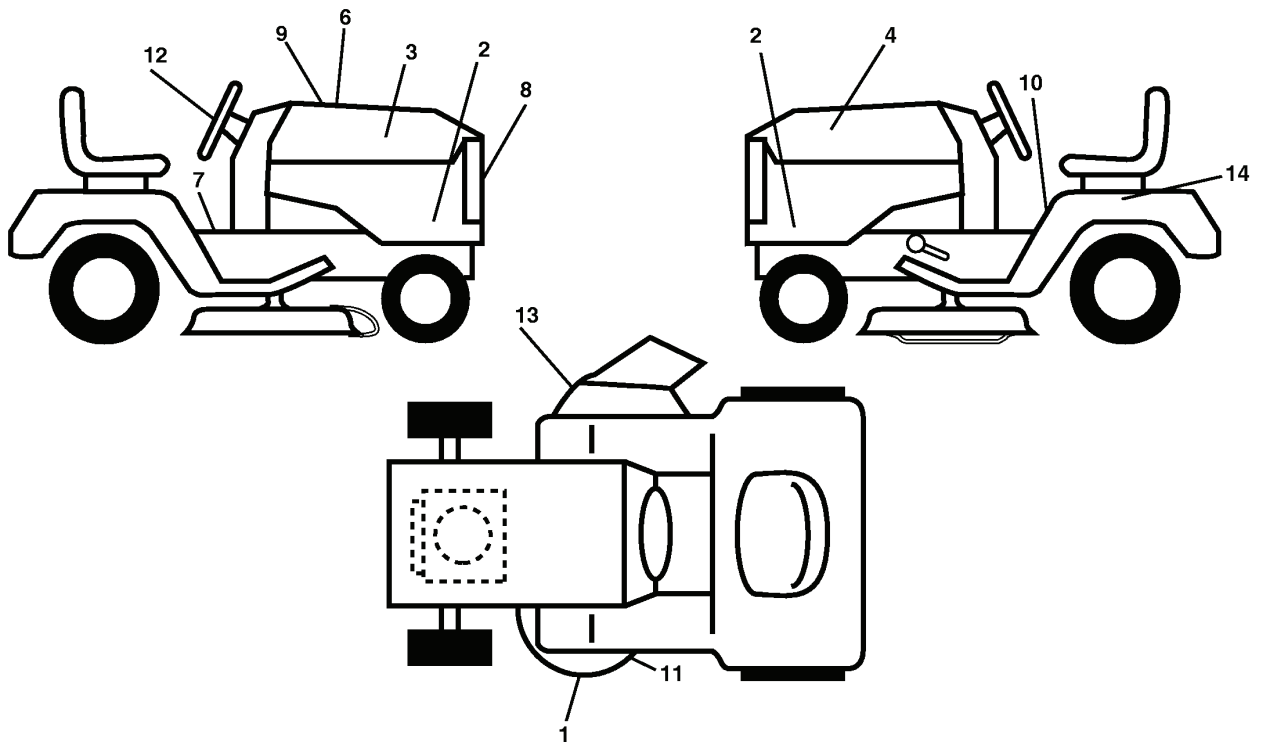

REPAIR PARTS

TRACTOR - MODEL NO. YTH2148 (YTH2148C), PRODUCT NO. 954 57 19-60
STEERING ASSEMBLY

REF.	PART NO.	DESCRIPTION	REMARK	QTY.	KIT
1	532166627	STEERING WHEEL		1	
2	532184706	SHAFT		1	
3	532169840	SPINDLE		1	
4	532169839	SPINDLE		1	
5	532124931	WASHER		1	
6	532121748	WASHER		1	
8	812000029	RETAINER RING		1	
10	532175121	ROD		1	
11	810040600	WASHER		1	
12	873940800	NUT		1	
13	532136518	PIPE		1	
15	532145212	NUT		1	
17	532177883	SHAFT		1	
29	817000612	SCREW		1	
32	532180580	TIE ROD		1	
34	810040500	WASHER		1	
36	532155105	BUSHING		1	
37	532152927	SCREW		1	
38	532166626	INSERT		1	
39	819183812	WASHER		1	
40	873540600	NUT		1	
41	532159945	ADAPTER		1	
43	532121749	WASHER		1	
46	532121232	HUB CAP		1	
65	532160367	SPACER		1	
67	872110618	BOLT		1	
68	532169827	SHAFT		1	
71	532175146	STEERING GEAR		1	
82	532169835	BRACKET		1	
87	532173966	WASHER		1	
88	532175118	BOLT		1	
91	532175553	SPRING		1	
94	819121414	WASHER		1	
95	532188967	WASHER		1	

REPAIR PARTS

TRACTOR - MODEL NO. YTH2148 (YTH2148C), PRODUCT NO. 954 57 19-60
DECALS

REF.	PART NO.	DESCRIPTION	REMARK	QTY.	KIT
6	532180941	DECAL		1	
7	532157032	DECAL		1	
10	532157140	DECAL		1	
11	532175291	DECAL		1	
12	532188925	DECAL		1	
13	532170563	DECALC."DANGER"		1	
14	532145005	DECAL		1	
--	532166960	DECAL		1	
--	532188252	PAD, FOOTREST LH		1	
--	532188253	PAD, FOOTREST RH		1	
--	532138311	DECAL		1	

REPAIR PARTS

TRACTOR - MODEL NO. YTH2148 (YTH2148C), PRODUCT NO. 954 57 19-60

WHEELS & TIRES

REF.	PART NO.	DESCRIPTION	REMARK	QTY.	KIT
1	532059192	CAP VALVE		1	
2	532065139	NIPPLE		1	
3	532106222	TIRE		1	
4	532059904	HOSE		1	
5	532138336	RIM		1	
6	532124957	FITTING		1	
7	532124959	BEARING		1	
8	532138337	RIM.SPROCKET		1	
9	532122082	TIRE		1	
10	532124926	HOSE		1	
11	532175039	HUB CAP		1	
--	532144334	SEALING FOAM		1	