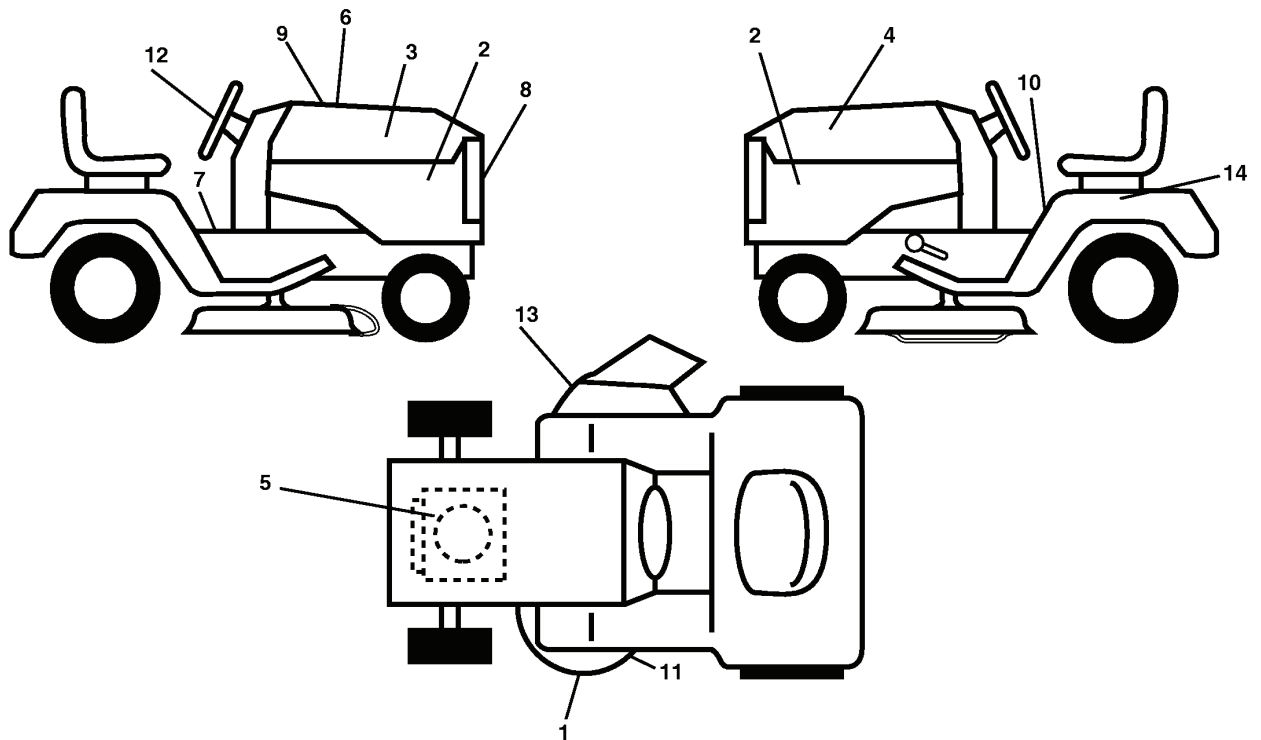

# REPAIR PARTS

TRACTOR - MODEL NO. YTH2148 (LO21H48D), PRODUCT NO. 954 57 20-35  
CHASSIS AND ENCLOSURES

---

REF.	PART NO.	DESCRIPTION	REMARK	QTY.	KIT
1	532174619	FRAME		1	
2	532176554	PLATE		1	
10	872140608	BOLT		1	
11	532174996	DASHBOARD		1	
13	532181719	DASHBOARD		1	
14	817490608	SCREW		1	
26	873800600	NUT		1	
30	532191815	GUARD		1	
31	532139976	BRACKET		1	
37	817490508	SCREW		1	
38	532175710	BRACKET		1	
39	532174714	BRACKET PIVOT LASER LT		1	
60	872140606	BOLT		1	
64	532174997	DASH		1	
74	873680600	NUT		1	
90	532124346	NUT		1	
142	532175702	PLATE		1	
143	532186689	BRACKET		1	
144	532175582	BRACKET		1	
145	532156524	SHAFT		1	
166	532171875	SCREW		1	
158	532162037	BRACKET		1	
159	532185434	HOLDER		1	
208	817670608	SCREW		1	
209	817000612	SCREW		1	
217	532185436	BRACKET		1	
278	532191611	SCREW		1	
280	817000616	SCREW		1	

## REPAIR PARTS

TRACTOR - MODEL NO. YTH2148 (LO21H48D), PRODUCT NO. 954 57 20-35  
DECALS

---

REF.	PART NO.	DESCRIPTION	REMARK	QTY.	KIT
6	532180941	DECAL		1	
7	532157032	DECAL		1	
10	532157140	DECAL		1	
11	532175291	DECAL		1	
12	532188925	DECAL		1	
13	532170563	DECALC."DANGER"		1	
14	532145005	DECAL		1	
--	532188252	PAD. FOOTREST LH		1	
--	532188253	PAD. FOOTREST RH		1	
--	532138311	DECAL		1	

# REPAIR PARTS

TRACTOR - MODEL NO. YTH2148 (LO21H48D), PRODUCT NO. 954 57 20-35  
MOWER LIFT

---

REF.	PART NO.	DESCRIPTION	REMARK	QTY.	KIT
1	532159460	WIRE		1	
2	532159471	LEVER		1	
3	532105767	PIN RETAINING SCREW		1	
4	812000002	RETAINER RING		1	
5	819211621	WASHER		1	
6	532120183	BEARING		1	
7	532125631	HANDLE		1	
8	532124526	KNOB		1	
11	532175370	LINK		1	
12	532175371	LINK		1	
13	532124670	RETAINER RING		1	
15	532175562	BRACKET		1	
16	873350800	NUT		1	
17	532175689	BRACKET		1	
18	873800800	NUT		1	
20	532163552	CLIP		1	
31	532176205	TRUNION		1	
32	532175994	NUT		1	
49	532145212	NUT		1	
51	819171416	WASHER		1	
52	532175378	LEVER		1	
53	532175802	LEVER		1	
54	532175560	PIN RETAINING SCREW		1	