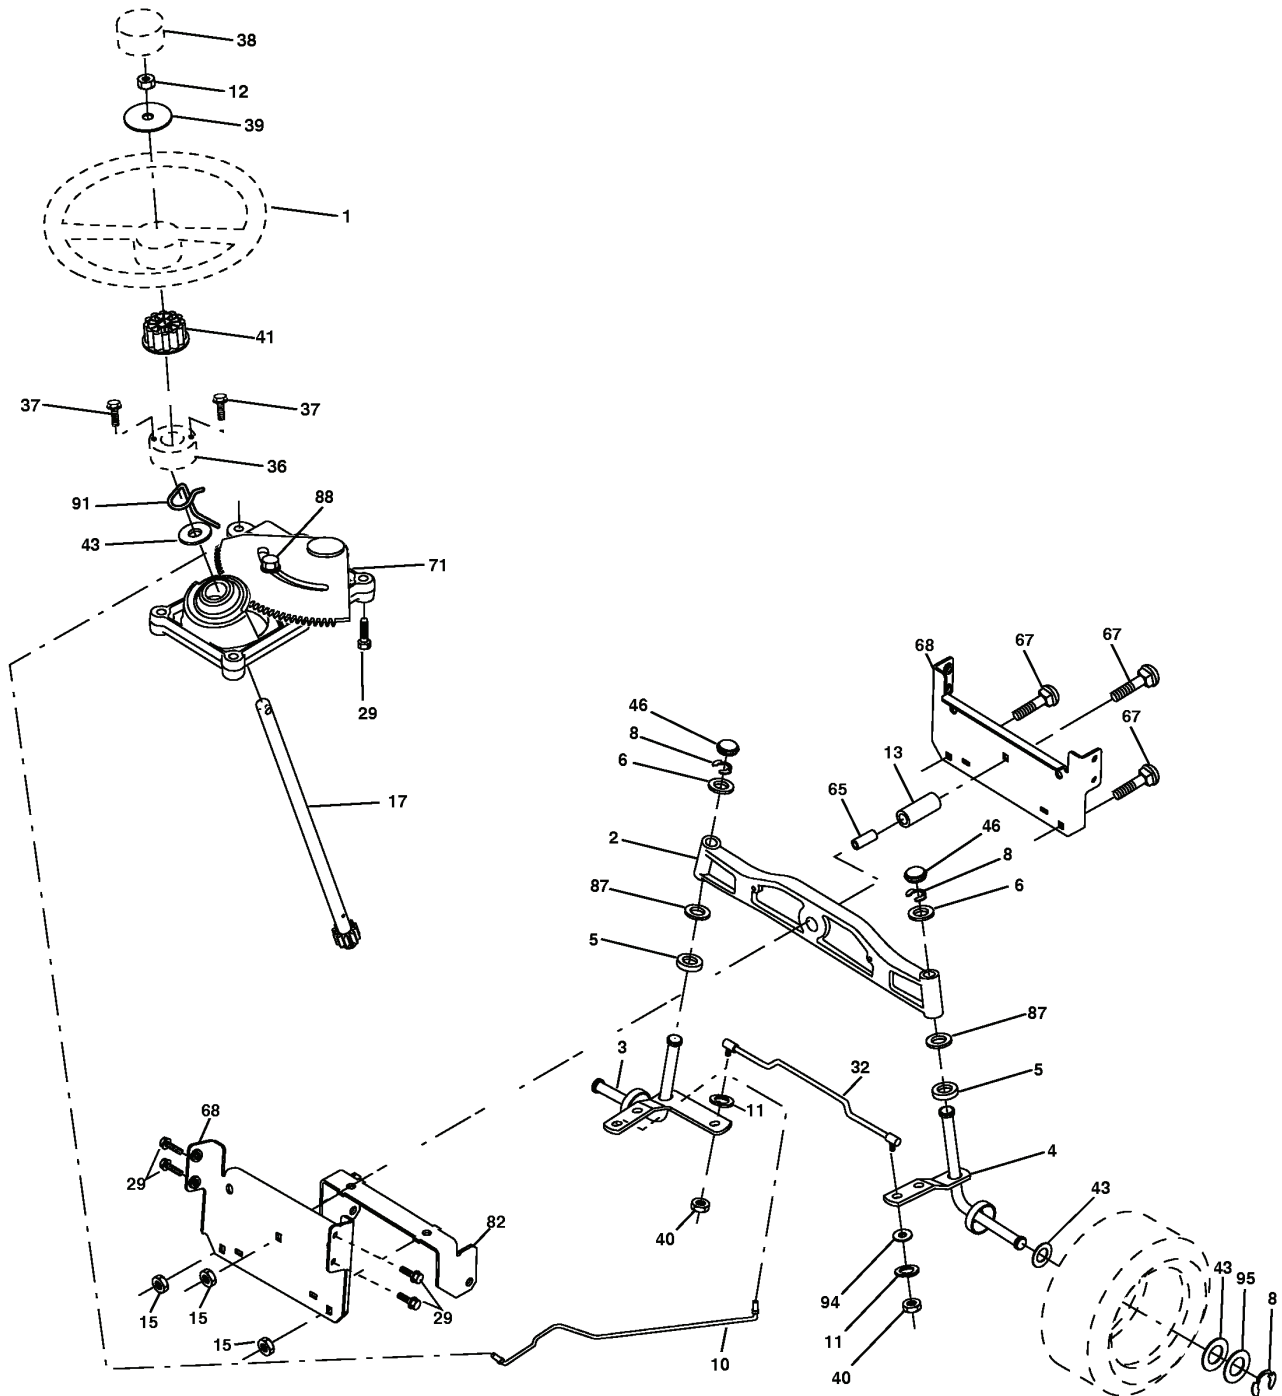

REPAIR PARTS

TRACTOR - MODEL NO. YTH2148 (LO21H48D), PRODUCT NO. 954 57 20-35
STEERING ASSEMBLY

REF.	PART NO.	DESCRIPTION	REMARK	QTY.	KIT
1	532166627	STEERING WHEEL		1	
2	532184706	SHAFT		1	
3	532169840	SPINDLE		1	
4	532169839	SPINDLE		1	
5	532124931	WASHER		1	
6	532121748	WASHER		1	
8	812000029	RETAINER RING		1	
10	532175121	ROD		1	
11	810040600	WASHER		1	
12	873940800	NUT		1	
13	532136518	PIPE		1	
15	532145212	NUT		1	
17	532177883	SHAFT		1	
29	817000612	SCREW		1	
32	532180580	TIE ROD		1	
34	810040500	WASHER		1	
36	532155105	BUSHING		1	
37	532152927	SCREW		1	
38	532166626	INSERT		1	
39	819183812	WASHER		1	
40	873540600	NUT		1	
41	532159945	ADAPTER		1	
43	532121749	WASHER		1	
46	532121232	HUB CAP		1	
65	532160367	SPACER		1	
67	872110618	BOLT		1	
68	532169827	SHAFT		1	
71	532175146	STEERING GEAR		1	
82	532169835	BRACKET		1	
87	532173966	WASHER		1	
88	532175118	BOLT		1	
91	532175553	SPRING		1	
94	819121414	WASHER		1	
95	532188967	WASHER		1