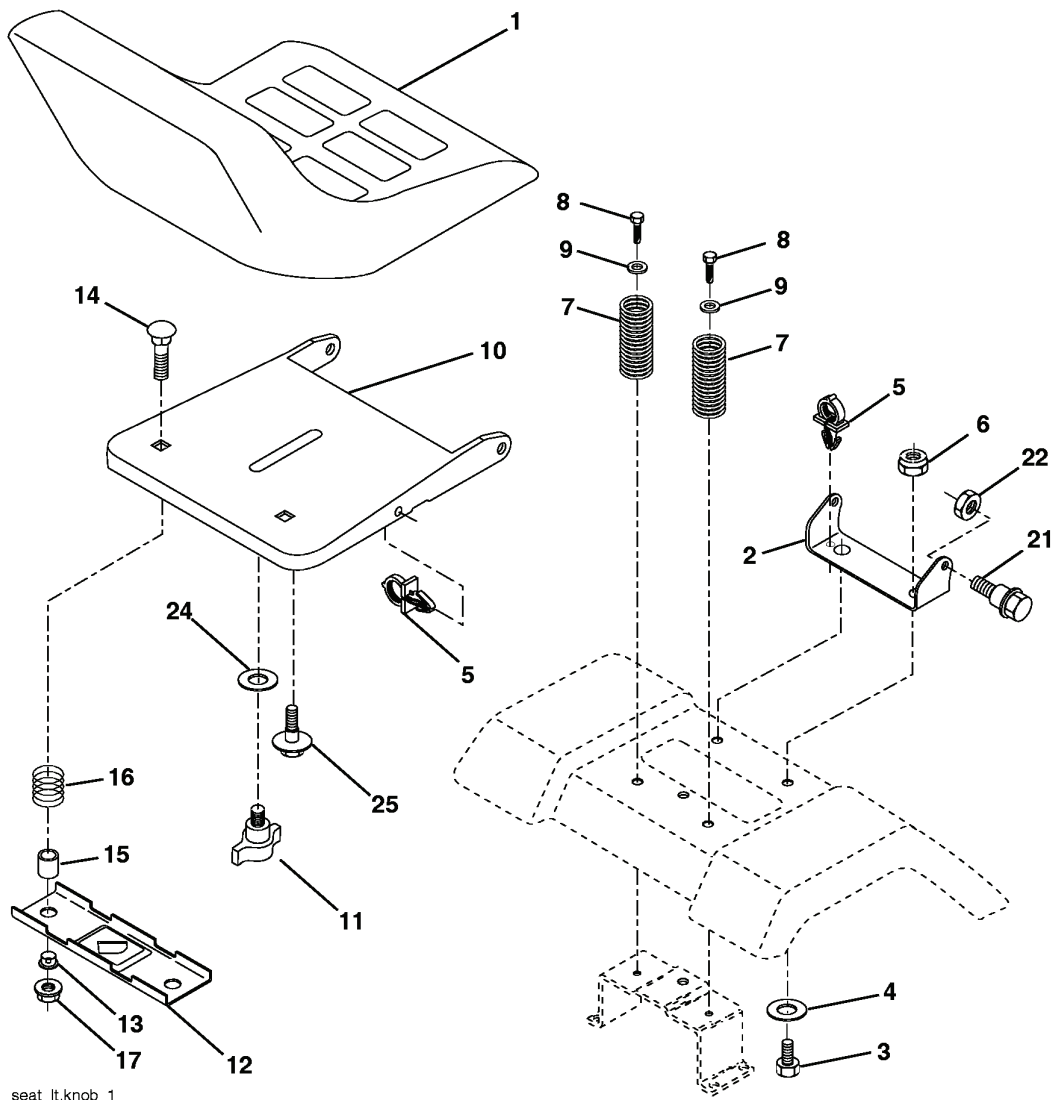

### WHEELS & TIRES

---

REF.	PART NO.	DESCRIPTION	REMARK	QTY.	KIT
1	532059192	CAP VALVE		1	
2	532065139	NIPPLE		1	
3	532106222	TIRE		1	
4	532059904	HOSE		1	
5	532138336	RIM		1	
6	532124957	FITTING		1	
7	532124959	BEARING		1	
8	532138337	RIM.SPROCKET		1	
9	532122082	TIRE		1	
10	532124926	HOSE		1	
11	532175039	HUB CAP		1	
--	532144334	SEALING FOAM		1	

# REPAIR PARTS

TRACTOR - MODEL NO. YTH2148 (LO21H48D), PRODUCT NO. 954 57 20-35  
ENGINE

**OPTIONAL EQUIPMENT**  
**Spark Arrester**

REF.	PART NO.	DESCRIPTION	REMARK	QTY.	KIT
2	817720408	SCREW		1	
4	532149723	MUFFLER		1	
5	532159955	TUBE		1	
6	532160589	TUBE		1	
8	532171877	BOLT		1	
10	532162797	SHIELD		1	
13	532165391	GASKET		1	
14	532148456	TUBE		1	
17	817060624	SCREW		1	
23	532169837	HEAT SHIELD		1	
25	532132782	CHOKE CONTROL		1	
26	873920600	NUT		1	
29	532137180	SPARK ARRESTER KIT		1	
31	532179022	TANK FUEL 3 50 REAR		1	
32	532181803	TANK CAP		1	
33	532123487	HOSE CLAMP		1	
37	532142158	FULE LINE		1	
38	532181654	PLUG		1	
41	532139277	NIPPLE		1	
45	817000612	SCREW		1	
72	532183906	SCREW		1	
81	873510400	NUT		1	
112	532124952	BUSHING		1	

# REPAIR PARTS

TRACTOR - MODEL NO. YTH2148 (LO21H48D), PRODUCT NO. 954 57 20-35  
SEAT ASSEMBLY

seat\_it.knob\_1

---

REF.	PART NO.	DESCRIPTION	REMARK	QTY.	KIT
1	532188715	SIEGE CONDUCTEUR		1	
2	532140551	BRACKET		1	
3	871110616	SCREW		1	
4	819131610	WASHER		1	
5	532145006	CLIP		1	
6	873800600	NUT		1	
7	532124181	SPRING		1	
8	817000616	SCREW		1	
9	819131614	WASHER		1	
10	532182493	BRACKET		1	
11	532166369	WING NUT		1	
12	532121246	BRACKET		1	
13	532121248	BUSHING		1	
14	872050412	BOLT		1	
15	532121749	WASHER		1	
16	532123740	SPRING		1	
17	532123976	LOCKNUT		1	
21	532171852	BOLT		1	
22	873800500	LOCK NUT		1	
24	819171912	WASHER		1	
25	532127018	BOLT		1	