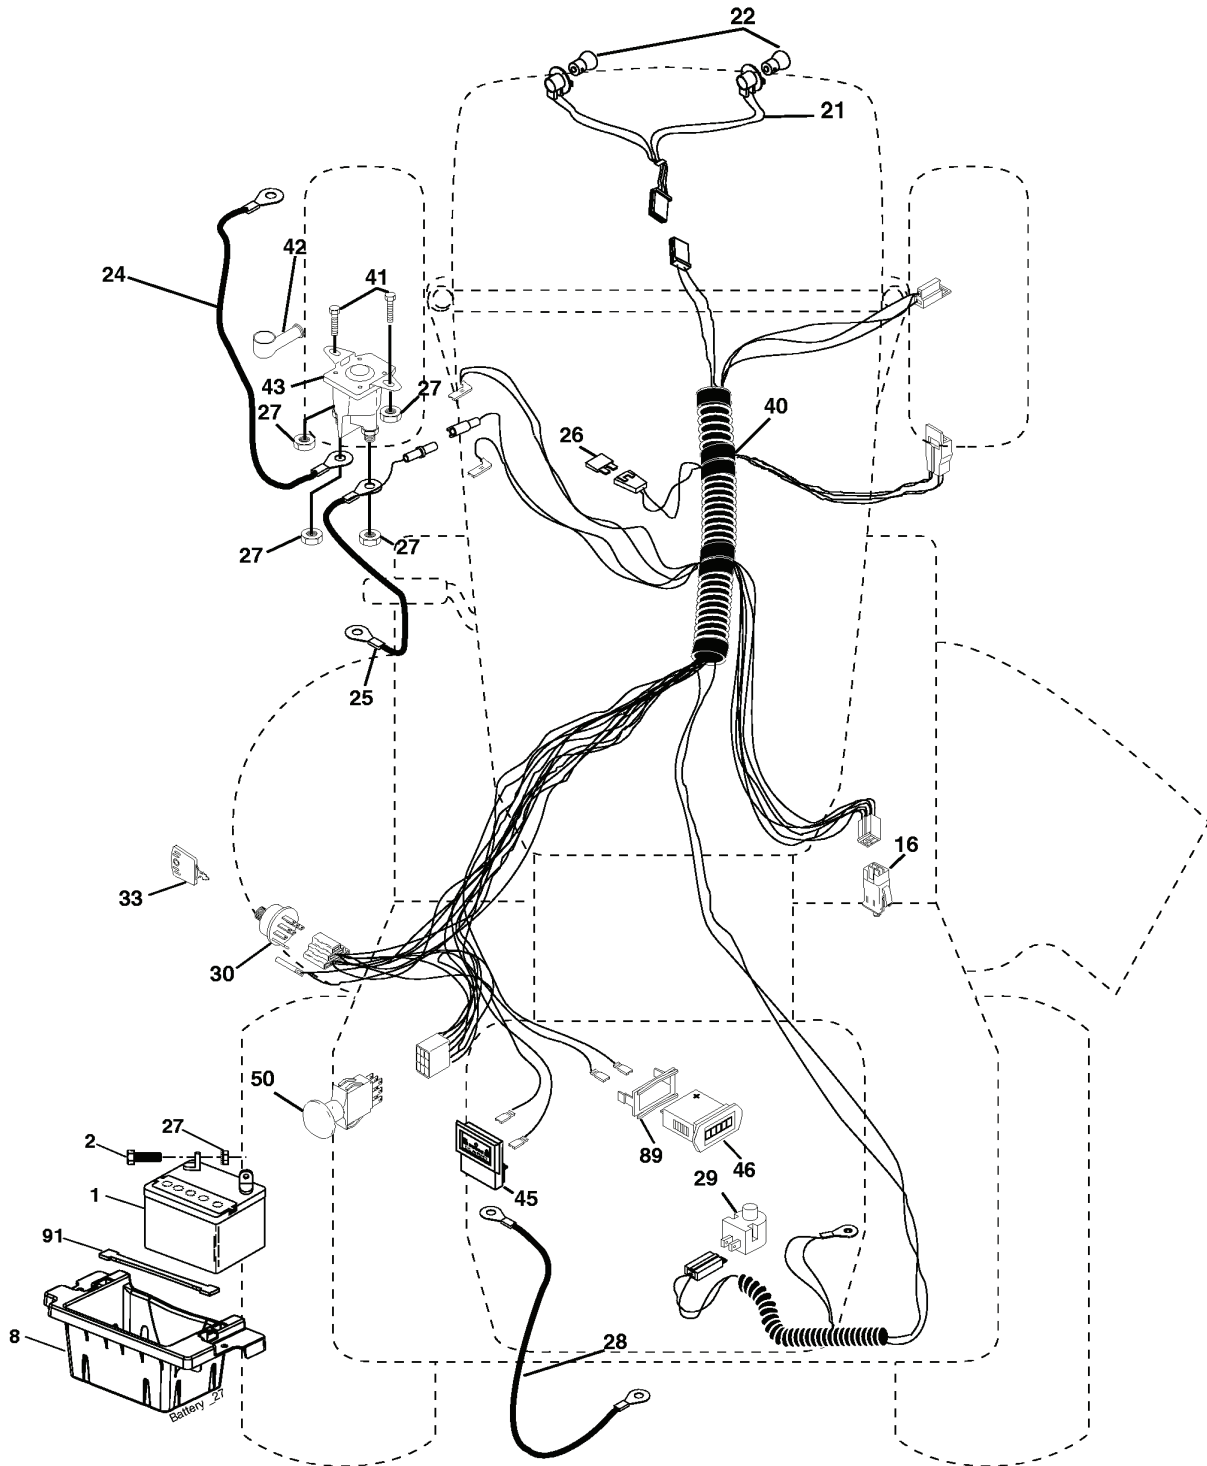

# REPAIR PARTS

TRACTOR - MODEL NO. YTH2148 (LO21H48D), PRODUCT NO. 954 57 20-35  
STEERING ASSEMBLY

REF.	PART NO.	DESCRIPTION	REMARK	QTY.	KIT
1	532166627	STEERING WHEEL		1	
2	532184706	SHAFT		1	
3	532169840	SPINDLE		1	
4	532169839	SPINDLE		1	
5	532124931	WASHER		1	
6	532121748	WASHER		1	
8	812000029	RETAINER RING		1	
10	532175121	ROD		1	
11	810040600	WASHER		1	
12	873940800	NUT		1	
13	532136518	PIPE		1	
15	532145212	NUT		1	
17	532177883	SHAFT		1	
29	817000612	SCREW		1	
32	532180580	TIE ROD		1	
34	810040500	WASHER		1	
36	532155105	BUSHING		1	
37	532152927	SCREW		1	
38	532166626	INSERT		1	
39	819183812	WASHER		1	
40	873540600	NUT		1	
41	532159945	ADAPTER		1	
43	532121749	WASHER		1	
46	532121232	HUB CAP		1	
65	532160367	SPACER		1	
67	872110618	BOLT		1	
68	532169827	SHAFT		1	
71	532175146	STEERING GEAR		1	
82	532169835	BRACKET		1	
87	532173966	WASHER		1	
88	532175118	BOLT		1	
91	532175553	SPRING		1	
94	819121414	WASHER		1	
95	532188967	WASHER		1	

# REPAIR PARTS

TRACTOR - MODEL NO. YTH2148 (LO21H48D), PRODUCT NO. 954 57 20-35  
ELECTRICAL

---

REF.	PART NO.	DESCRIPTION	REMARK	QTY.	KIT
1	532144927	BATTERY		1	
2	874760412	BOLT		1	
8	532186491	BOX		1	
16	532176138	MICRO SWITCH		1	
21	532183759	HARNESS		1	
22	532004152	BULB		1	
24	532124780	CABLE		1	
25	532146148	CABLE		1	
26	532175158	FUSE		1	
27	873510400	NUT		1	
28	532145491	CABLE		1	
29	532121305	SWITCH		1	
33	532140401	KEY		1	
40	532188024	HARNESS		1	
41	871110408	BOLT		1	
42	532131563	COVER		1	
43	532178861	SOLENOID		1	
45	532122822	METER		1	
46	532169635	HOURLMETER		1	
50	532174651	SWITCH		1	
89	532169639	BRACKET		1	
90	532180449	COVER		1	
91	532190270	STRAP BATTERY MOUNT FRO		1	