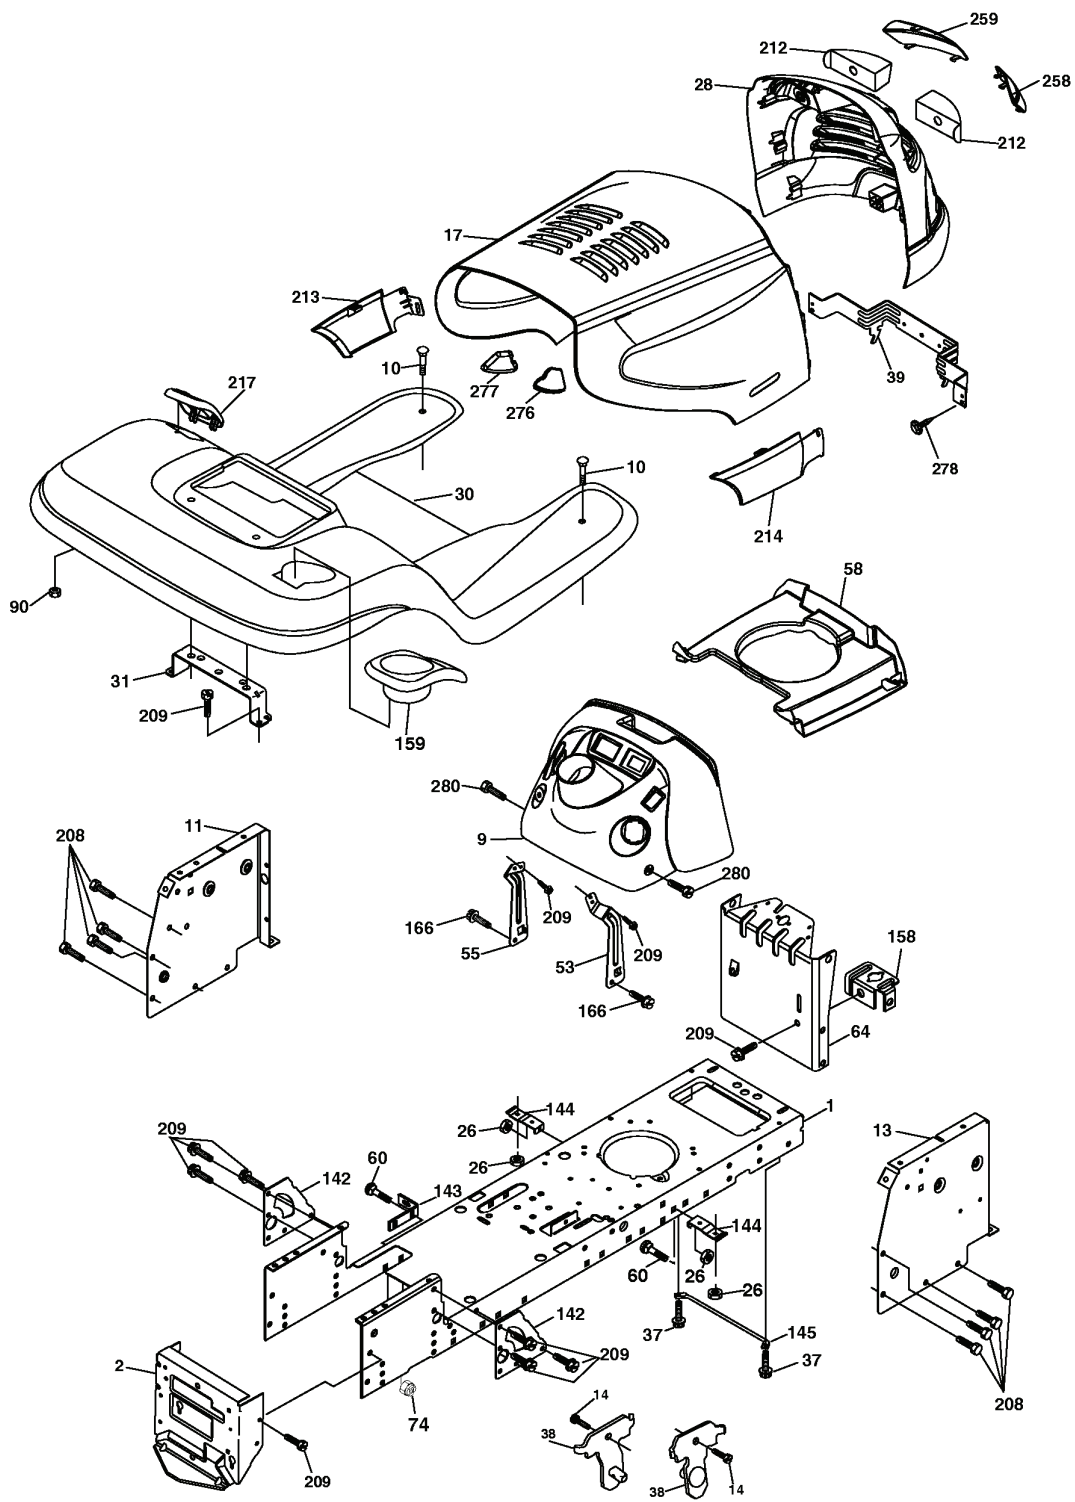

# REPAIR PARTS

TRACTOR - MODEL NO. YTH2148 (LO21H48D), PRODUCT NO. 954 57 20-35  
CHASSIS AND ENCLOSURES

---

REF.	PART NO.	DESCRIPTION	REMARK	QTY.	KIT
1	532174619	FRAME		1	
2	532176554	PLATE		1	
10	872140608	BOLT		1	
11	532174996	DASHBOARD		1	
13	532181719	DASHBOARD		1	
14	817490608	SCREW		1	
26	873800600	NUT		1	
30	532191815	GUARD		1	
31	532139976	BRACKET		1	
37	817490508	SCREW		1	
38	532175710	BRACKET		1	
39	532174714	BRACKET PIVOT LASER LT		1	
60	872140606	BOLT		1	
64	532174997	DASH		1	
74	873680600	NUT		1	
90	532124346	NUT		1	
142	532175702	PLATE		1	
143	532186689	BRACKET		1	
144	532175582	BRACKET		1	
145	532156524	SHAFT		1	
166	532171875	SCREW		1	
158	532162037	BRACKET		1	
159	532185434	HOLDER		1	
208	817670608	SCREW		1	
209	817000612	SCREW		1	
217	532185436	BRACKET		1	
278	532191611	SCREW		1	
280	817000616	SCREW		1	

## REPAIR PARTS

TRACTOR - MODEL NO. YTH2148 (LO21H48D), PRODUCT NO. 954 57 20-35  
DECALS

---

REF.	PART NO.	DESCRIPTION	REMARK	QTY.	KIT
6	532180941	DECAL		1	
7	532157032	DECAL		1	
10	532157140	DECAL		1	
11	532175291	DECAL		1	
12	532188925	DECAL		1	
13	532170563	DECALC."DANGER"		1	
14	532145005	DECAL		1	
--	532188252	PAD. FOOTREST LH		1	
--	532188253	PAD. FOOTREST RH		1	
--	532138311	DECAL		1	

# REPAIR PARTS

TRACTOR - MODEL NO. YTH2148 (LO21H48D), PRODUCT NO. 954 57 20-35  
MOWER LIFT

---

REF.	PART NO.	DESCRIPTION	REMARK	QTY.	KIT
1	532159460	WIRE		1	
2	532159471	LEVER		1	
3	532105767	PIN RETAINING SCREW		1	
4	812000002	RETAINER RING		1	
5	819211621	WASHER		1	
6	532120183	BEARING		1	
7	532125631	HANDLE		1	
8	532124526	KNOB		1	
11	532175370	LINK		1	
12	532175371	LINK		1	
13	532124670	RETAINER RING		1	
15	532175562	BRACKET		1	
16	873350800	NUT		1	
17	532175689	BRACKET		1	
18	873800800	NUT		1	
20	532163552	CLIP		1	
31	532176205	TRUNION		1	
32	532175994	NUT		1	
49	532145212	NUT		1	
51	819171416	WASHER		1	
52	532175378	LEVER		1	
53	532175802	LEVER		1	
54	532175560	PIN RETAINING SCREW		1	