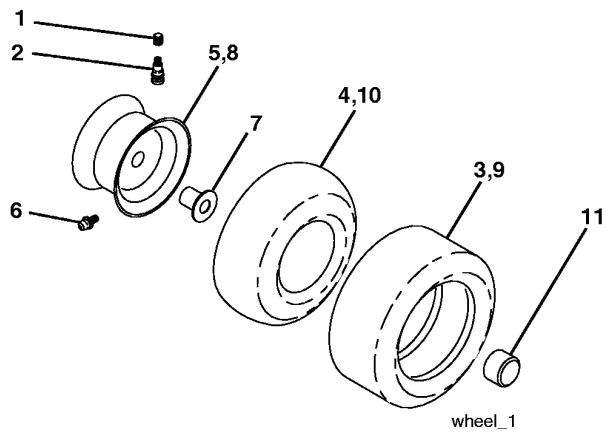

## REPAIR PARTS

TRACTOR - MODEL NO. YTH2148 (LO21H48D), PRODUCT NO. 954 57 20-35  
DECALS

---

REF.	PART NO.	DESCRIPTION	REMARK	QTY.	KIT
6	532180941	DECAL		1	
7	532157032	DECAL		1	
10	532157140	DECAL		1	
11	532175291	DECAL		1	
12	532188925	DECAL		1	
13	532170563	DECALC."DANGER"		1	
14	532145005	DECAL		1	
--	532188252	PAD. FOOTREST LH		1	
--	532188253	PAD. FOOTREST RH		1	
--	532138311	DECAL		1	

# REPAIR PARTS

TRACTOR - MODEL NO. YTH2148 (LO21H48D), PRODUCT NO. 954 57 20-35  
MOWER LIFT

---

REF.	PART NO.	DESCRIPTION	REMARK	QTY.	KIT
1	532159460	WIRE		1	
2	532159471	LEVER		1	
3	532105767	PIN RETAINING SCREW		1	
4	812000002	RETAINER RING		1	
5	819211621	WASHER		1	
6	532120183	BEARING		1	
7	532125631	HANDLE		1	
8	532124526	KNOB		1	
11	532175370	LINK		1	
12	532175371	LINK		1	
13	532124670	RETAINER RING		1	
15	532175562	BRACKET		1	
16	873350800	NUT		1	
17	532175689	BRACKET		1	
18	873800800	NUT		1	
20	532163552	CLIP		1	
31	532176205	TRUNION		1	
32	532175994	NUT		1	
49	532145212	NUT		1	
51	819171416	WASHER		1	
52	532175378	LEVER		1	
53	532175802	LEVER		1	
54	532175560	PIN RETAINING SCREW		1	

### WHEELS & TIRES

---

REF.	PART NO.	DESCRIPTION	REMARK	QTY.	KIT
1	532059192	CAP VALVE		1	
2	532065139	NIPPLE		1	
3	532106222	TIRE		1	
4	532059904	HOSE		1	
5	532138336	RIM		1	
6	532124957	FITTING		1	
7	532124959	BEARING		1	
8	532138337	RIM.SPROCKET		1	
9	532122082	TIRE		1	
10	532124926	HOSE		1	
11	532175039	HUB CAP		1	
--	532144334	SEALING FOAM		1	