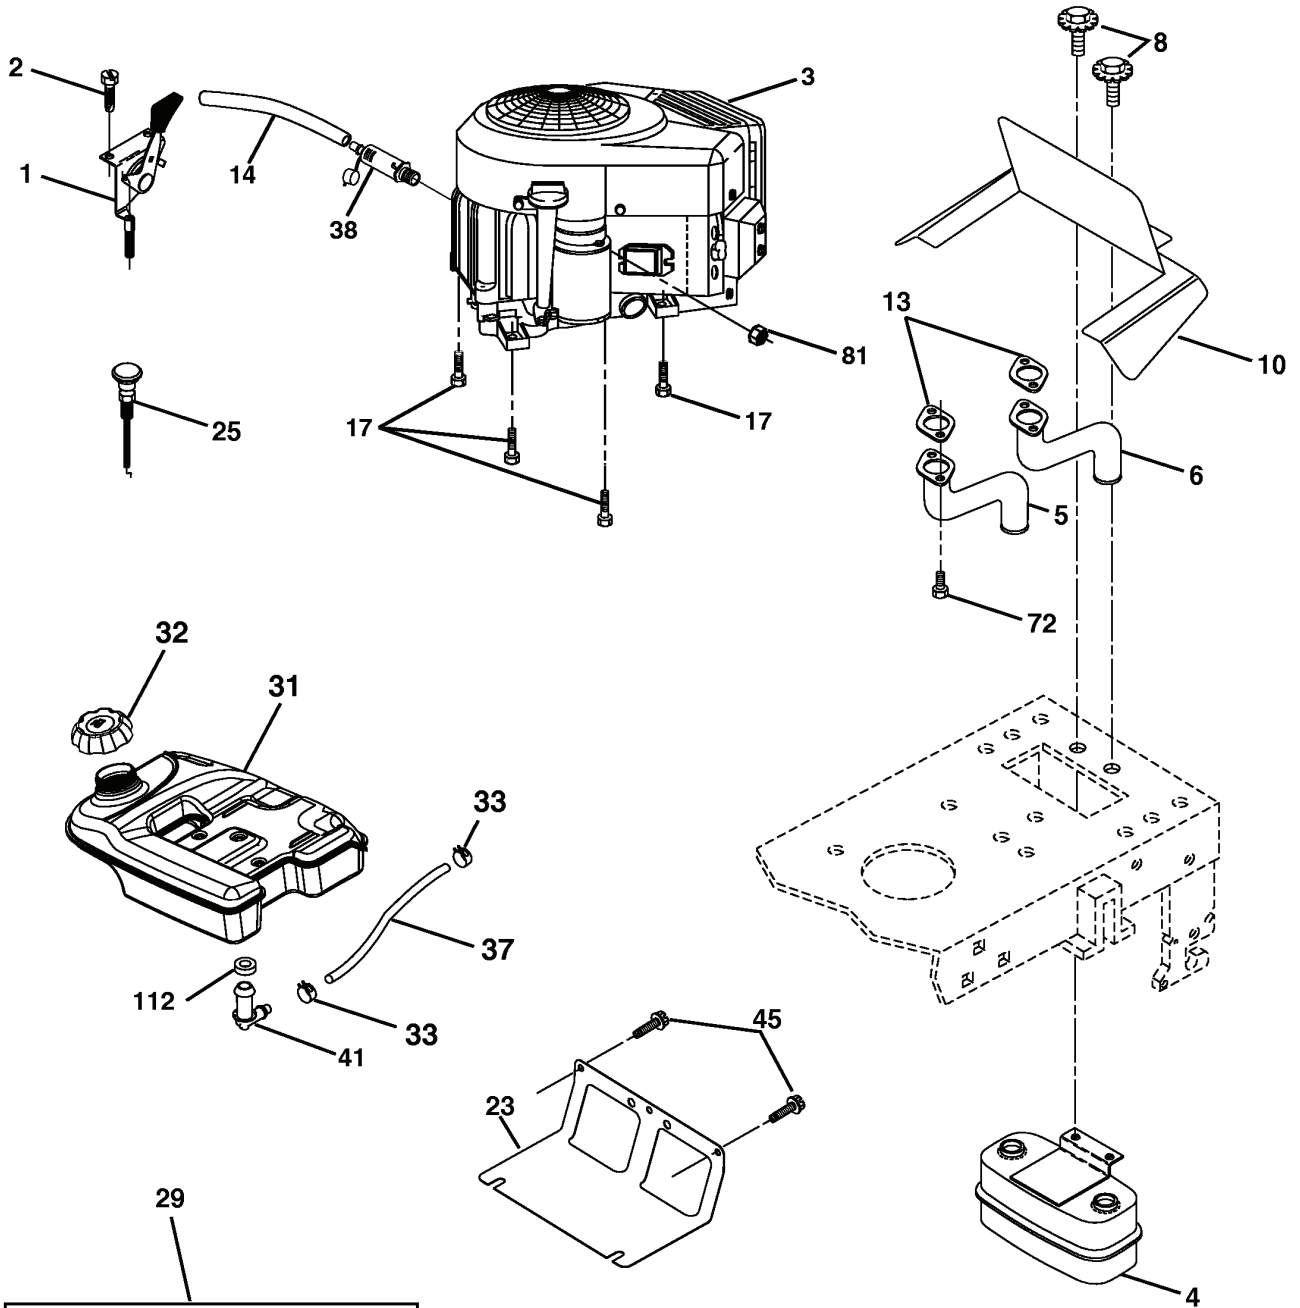

### WHEELS & TIRES

---

REF.	PART NO.	DESCRIPTION	REMARK	QTY.	KIT
1	532059192	CAP VALVE		1	
2	532065139	NIPPLE		1	
3	532106222	TIRE		1	
4	532059904	HOSE		1	
5	532138336	RIM		1	
6	532124957	FITTING		1	
7	532124959	BEARING		1	
8	532138337	RIM.SPROCKET		1	
9	532122082	TIRE		1	
10	532124926	HOSE		1	
11	532175039	HUB CAP		1	
--	532144334	SEALING FOAM		1	

# REPAIR PARTS

TRACTOR - MODEL NO. YTH2148 (LO21H48D), PRODUCT NO. 954 57 20-35  
ENGINE

**OPTIONAL EQUIPMENT**  
**Spark Arrester**

REF.	PART NO.	DESCRIPTION	REMARK	QTY.	KIT
2	817720408	SCREW		1	
4	532149723	MUFFLER		1	
5	532159955	TUBE		1	
6	532160589	TUBE		1	
8	532171877	BOLT		1	
10	532162797	SHIELD		1	
13	532165391	GASKET		1	
14	532148456	TUBE		1	
17	817060624	SCREW		1	
23	532169837	HEAT SHIELD		1	
25	532132782	CHOKE CONTROL		1	
26	873920600	NUT		1	
29	532137180	SPARK ARRESTER KIT		1	
31	532179022	TANK FUEL 3 50 REAR		1	
32	532181803	TANK CAP		1	
33	532123487	HOSE CLAMP		1	
37	532142158	FULE LINE		1	
38	532181654	PLUG		1	
41	532139277	NIPPLE		1	
45	817000612	SCREW		1	
72	532183906	SCREW		1	
81	873510400	NUT		1	
112	532124952	BUSHING		1	

# REPAIR PARTS

TRACTOR - MODEL NO. YTH2148 (LO21H48D), PRODUCT NO. 954 57 20-35  
SEAT ASSEMBLY

seat\_it.knob\_1

---

REF.	PART NO.	DESCRIPTION	REMARK	QTY.	KIT
1	532188715	SIEGE CONDUCTEUR		1	
2	532140551	BRACKET		1	
3	871110616	SCREW		1	
4	819131610	WASHER		1	
5	532145006	CLIP		1	
6	873800600	NUT		1	
7	532124181	SPRING		1	
8	817000616	SCREW		1	
9	819131614	WASHER		1	
10	532182493	BRACKET		1	
11	532166369	WING NUT		1	
12	532121246	BRACKET		1	
13	532121248	BUSHING		1	
14	872050412	BOLT		1	
15	532121749	WASHER		1	
16	532123740	SPRING		1	
17	532123976	LOCKNUT		1	
21	532171852	BOLT		1	
22	873800500	LOCK NUT		1	
24	819171912	WASHER		1	
25	532127018	BOLT		1	