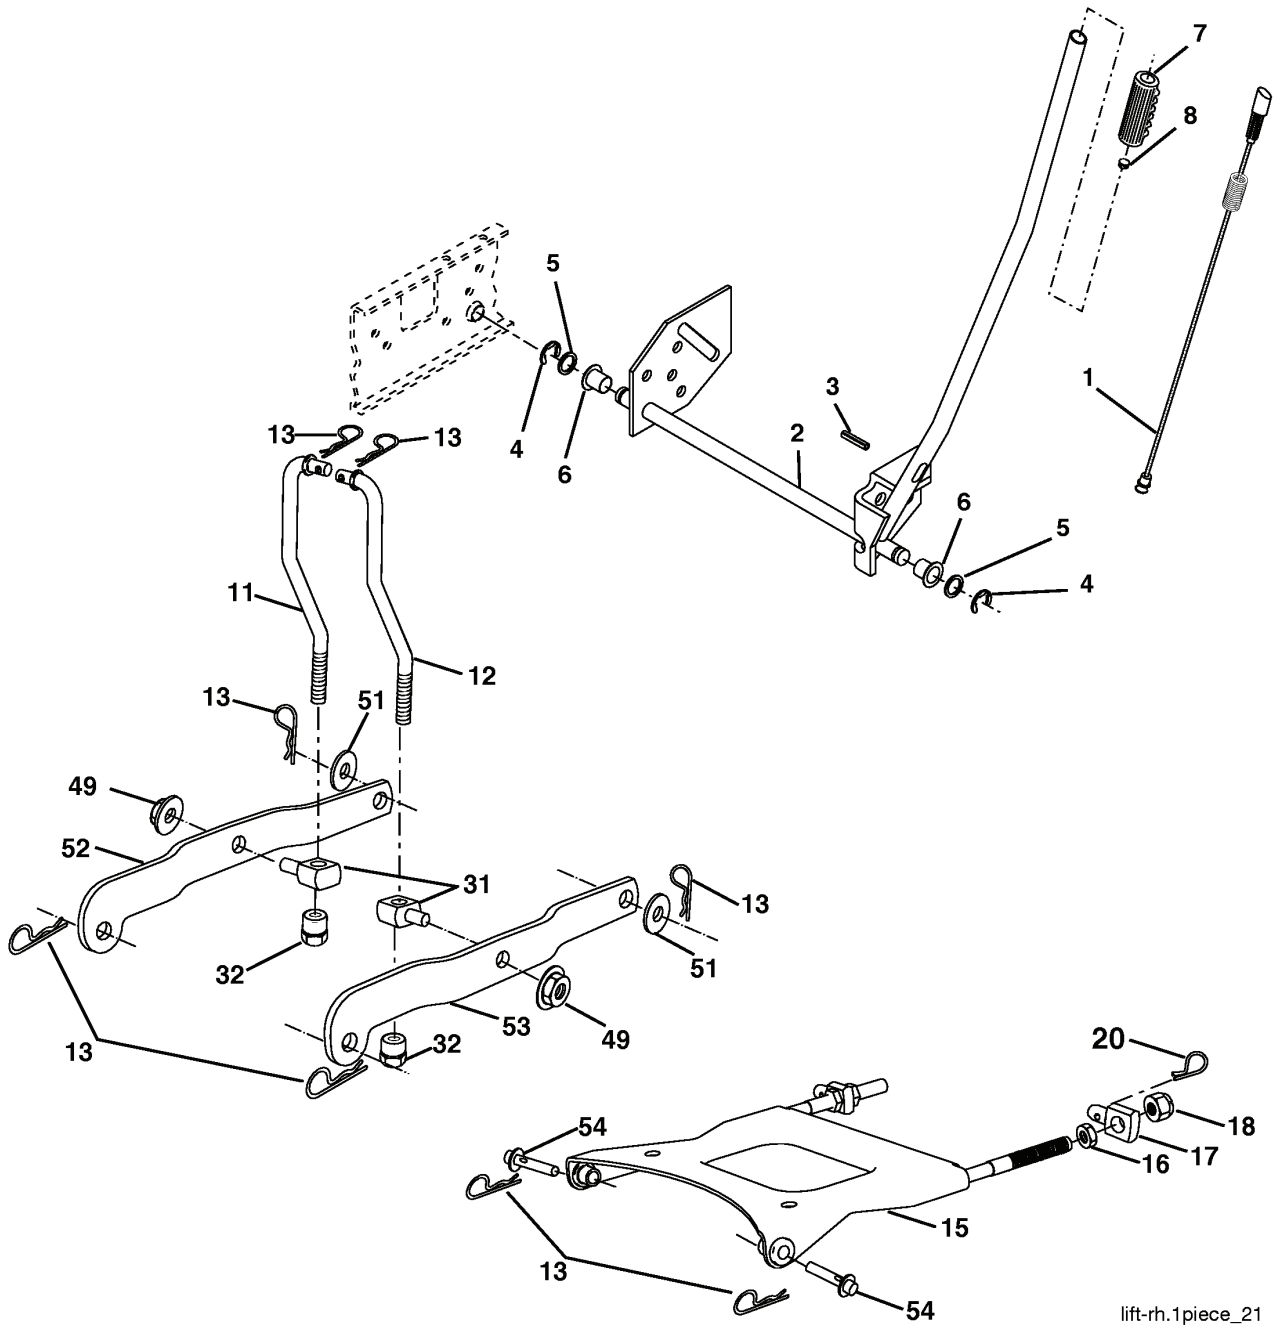

# REPAIR PARTS

TRACTOR - MODEL NO. YTH2148 (LO21H48D), PRODUCT NO. 954 57 20-35  
CHASSIS AND ENCLOSURES

---

REF.	PART NO.	DESCRIPTION	REMARK	QTY.	KIT
1	532174619	FRAME		1	
2	532176554	PLATE		1	
10	872140608	BOLT		1	
11	532174996	DASHBOARD		1	
13	532181719	DASHBOARD		1	
14	817490608	SCREW		1	
26	873800600	NUT		1	
30	532191815	GUARD		1	
31	532139976	BRACKET		1	
37	817490508	SCREW		1	
38	532175710	BRACKET		1	
39	532174714	BRACKET PIVOT LASER LT		1	
60	872140606	BOLT		1	
64	532174997	DASH		1	
74	873680600	NUT		1	
90	532124346	NUT		1	
142	532175702	PLATE		1	
143	532186689	BRACKET		1	
144	532175582	BRACKET		1	
145	532156524	SHAFT		1	
166	532171875	SCREW		1	
158	532162037	BRACKET		1	
159	532185434	HOLDER		1	
208	817670608	SCREW		1	
209	817000612	SCREW		1	
217	532185436	BRACKET		1	
278	532191611	SCREW		1	
280	817000616	SCREW		1	

## REPAIR PARTS

TRACTOR - MODEL NO. YTH2148 (LO21H48D), PRODUCT NO. 954 57 20-35  
DECALS

---

REF.	PART NO.	DESCRIPTION	REMARK	QTY.	KIT
6	532180941	DECAL		1	
7	532157032	DECAL		1	
10	532157140	DECAL		1	
11	532175291	DECAL		1	
12	532188925	DECAL		1	
13	532170563	DECALC."DANGER"		1	
14	532145005	DECAL		1	
--	532188252	PAD. FOOTREST LH		1	
--	532188253	PAD. FOOTREST RH		1	
--	532138311	DECAL		1	

# REPAIR PARTS

TRACTOR - MODEL NO. YTH2148 (LO21H48D), PRODUCT NO. 954 57 20-35  
MOWER LIFT

---

REF.	PART NO.	DESCRIPTION	REMARK	QTY.	KIT
1	532159460	WIRE		1	
2	532159471	LEVER		1	
3	532105767	PIN RETAINING SCREW		1	
4	812000002	RETAINER RING		1	
5	819211621	WASHER		1	
6	532120183	BEARING		1	
7	532125631	HANDLE		1	
8	532124526	KNOB		1	
11	532175370	LINK		1	
12	532175371	LINK		1	
13	532124670	RETAINER RING		1	
15	532175562	BRACKET		1	
16	873350800	NUT		1	
17	532175689	BRACKET		1	
18	873800800	NUT		1	
20	532163552	CLIP		1	
31	532176205	TRUNION		1	
32	532175994	NUT		1	
49	532145212	NUT		1	
51	819171416	WASHER		1	
52	532175378	LEVER		1	
53	532175802	LEVER		1	
54	532175560	PIN RETAINING SCREW		1	