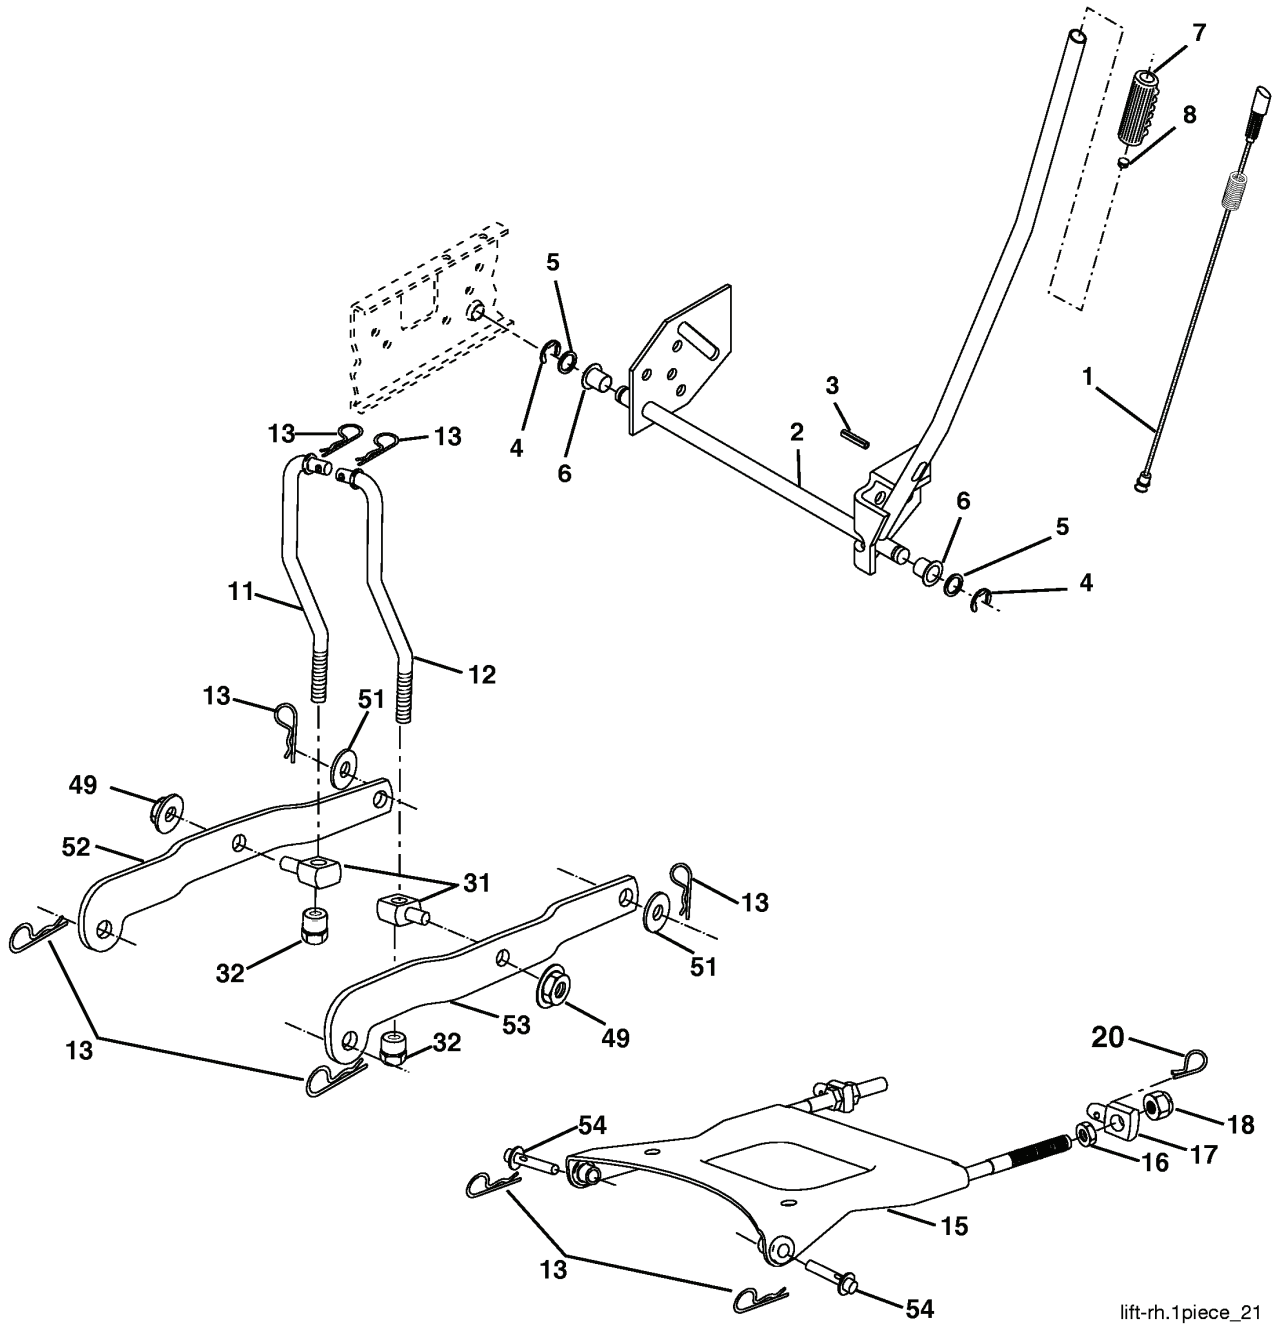

# REPAIR PARTS

TRACTOR - MODEL NO. YTH2148 (LO21H48F), PRODUCT NO. 954 57 20-35  
ENGINE

**OPTIONAL EQUIPMENT**  
**Spark Arrester**

---

REF.	PART NO.	DESCRIPTION	REMARK	QTY.	KIT
1	532170771	THROTTLE TRIGGER		1	
2	817720408	SCREW		1	
4	532149723	MUFFLER		1	
8	532171877	BOLT		1	
10	532146629	HEAT SHIELD		1	
13	532165391	GASKET		1	
14	532148456	TUBE		1	
17	817060624	SCREW		1	
23	532169837	HEAT SHIELD		1	
26	873920600	NUT		1	
29	532137180	SPARK ARRESTER KIT		1	
31	532179022	TANK FUEL 3 50 REAR		1	
32	532181803	TANK CAP		1	
33	532123487	HOSE CLAMP		1	
37	532142158	FULE LINE		1	
38	532181654	PLUG		1	
41	532139277	NIPPLE		1	
45	817000612	SCREW		1	
72	532183906	SCREW		1	
81	873510400	NUT		1	
112	532124952	BUSHING		1	

# REPAIR PARTS

TRACTOR - MODEL NO. YTH2148 (LO21H48F), PRODUCT NO. 954 57 20-35  
MOWER LIFT

lift-rh.1piece\_21

---

REF.	PART NO.	DESCRIPTION	REMARK	QTY.	KIT
1	532159460	WIRE		1	
2	532159471	LEVER		1	
3	532105767	PIN RETAINING SCREW		1	
4	812000002	RETAINER RING		1	
5	819211621	WASHER		1	
6	532120183	BEARING		1	
7	532125631	HANDLE		1	
8	532124526	KNOB		1	
11	532175370	LINK		1	
12	532175371	LINK		1	
13	532124670	RETAINER RING		1	
15	532175562	BRACKET		1	
16	873350800	NUT		1	
17	532175689	BRACKET		1	
18	873800800	NUT		1	
20	532163552	CLIP		1	
31	532176205	TRUNION		1	
32	532175994	NUT		1	
49	532145212	NUT		1	
51	819171416	WASHER		1	
52	532175378	LEVER		1	
53	532175802	LEVER		1	
54	532175560	PIN RETAINING SCREW		1	