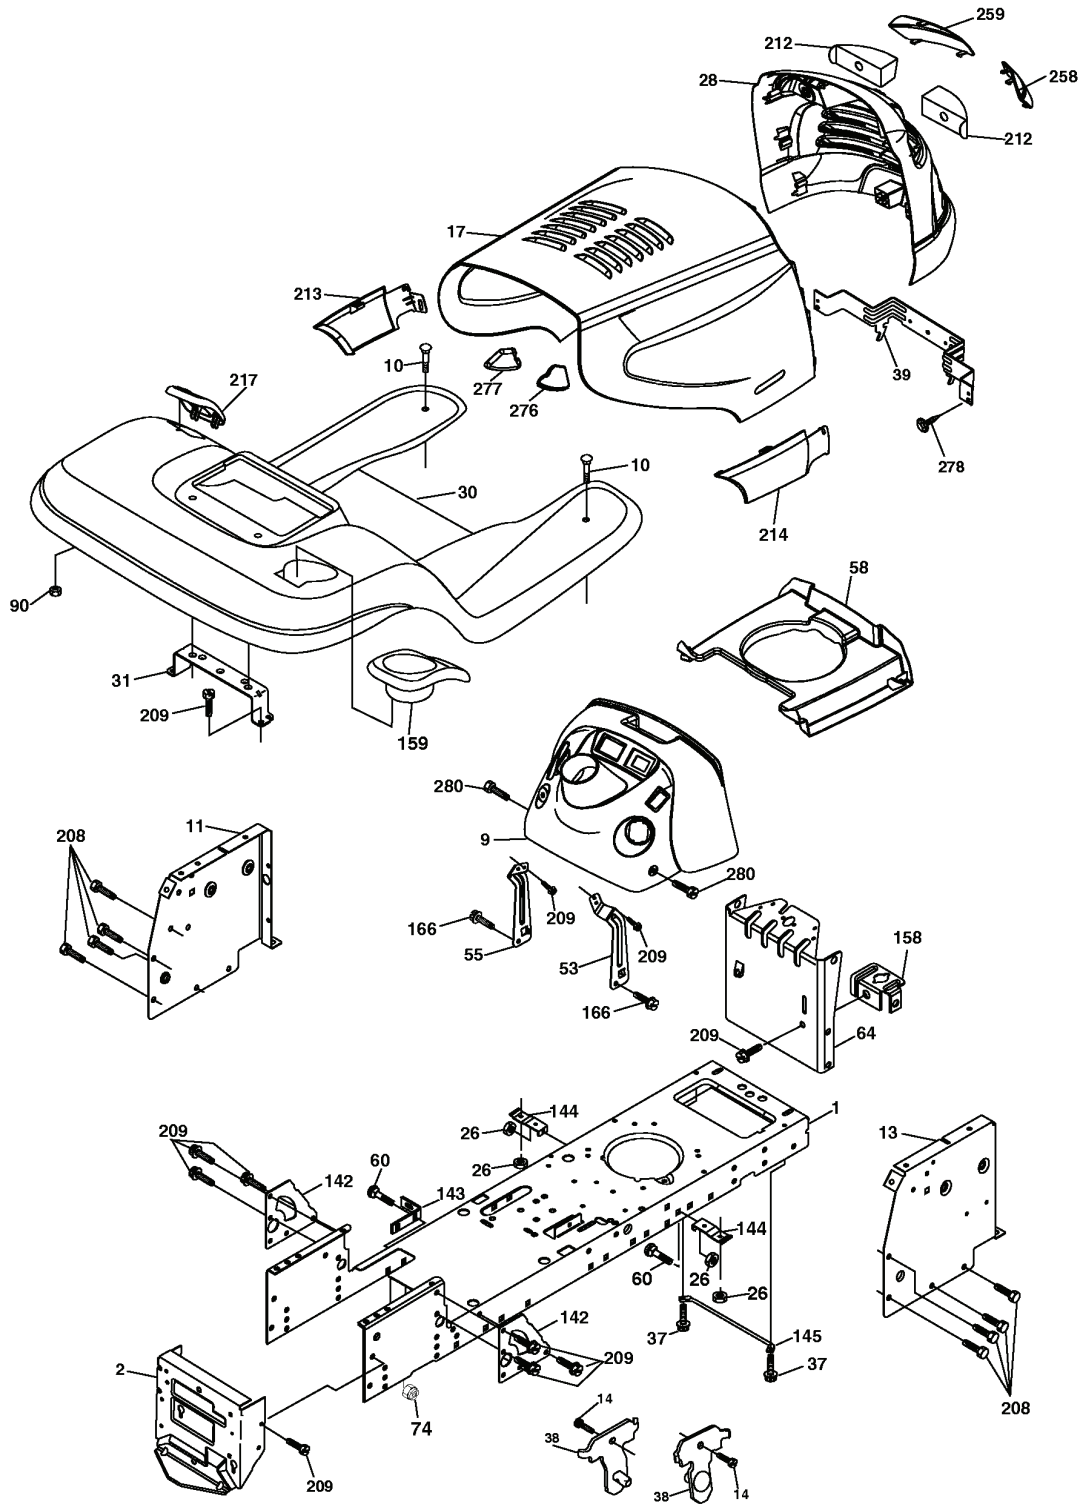

# REPAIR PARTS

TRACTOR - MODEL NO. YTH2148 (LO21H48F), PRODUCT NO. 954 57 20-35  
SEAT ASSEMBLY

seat\_it.knob\_1

---

REF.	PART NO.	DESCRIPTION	REMARK	QTY.	KIT
1	532188715	SIEGE CONDUCTEUR		1	
2	532140551	BRACKET		1	
3	871110616	SCREW		1	
4	819131610	WASHER		1	
5	532145006	CLIP		1	
6	873800600	NUT		1	
7	532124181	SPRING		1	
8	817000616	SCREW		1	
9	819131614	WASHER		1	
10	532182493	BRACKET		1	
11	532166369	WING NUT		1	
12	532121246	BRACKET		1	
13	532121248	BUSHING		1	
14	872050412	BOLT		1	
15	532121749	WASHER		1	
16	532123740	SPRING		1	
17	532123976	LOCKNUT		1	
21	532171852	BOLT		1	
22	873800500	LOCK NUT		1	
24	819171912	WASHER		1	
25	532127018	BOLT		1	

# REPAIR PARTS

TRACTOR - MODEL NO. YTH2148 (LO21H48F), PRODUCT NO. 954 57 20-35  
CHASSIS AND ENCLOSURES

REF.	PART NO.	DESCRIPTION	REMARK	QTY.	KIT
1	532174619	FRAME		1	
2	532176554	PLATE		1	
10	872140608	BOLT		1	
11	532174996	DASHBOARD		1	
13	532181719	DASHBOARD		1	
14	817490608	SCREW		1	
26	873800600	NUT		1	
30	532191815	GUARD		1	
31	532139976	BRACKET		1	
37	817490508	SCREW		1	
38	532175710	BRACKET		1	
39	532174714	BRACKET PIVOT LASER LT		1	
60	872140606	BOLT		1	
64	532174997	DASH		1	
74	873680600	NUT		1	
90	532124346	NUT		1	
142	532175702	PLATE		1	
143	532186689	BRACKET		1	
144	532175582	BRACKET		1	
145	532156524	SHAFT		1	
166	532171875	SCREW		1	
158	532162037	BRACKET		1	
159	532185434	HOLDER		1	
208	817670608	SCREW		1	
209	817000612	SCREW		1	
217	532185436	BRACKET		1	
278	532191611	SCREW		1	
280	817000616	SCREW		1	