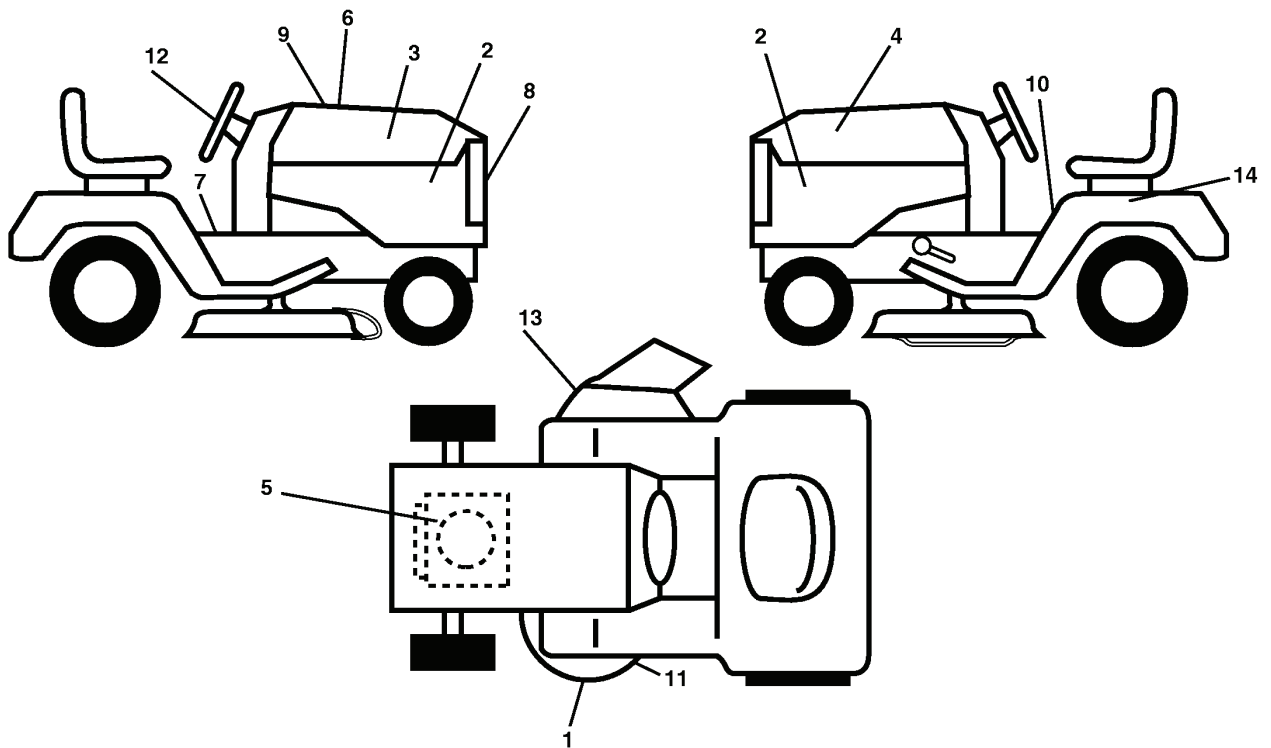

## REPAIR PARTS

TRACTOR - MODEL NO. YTH2148 (LO21H48F), PRODUCT NO. 954 57 20-35  
DECALS

---

REF.	PART NO.	DESCRIPTION	REMARK	QTY.	KIT
6	532180941	DECAL		1	
7	532157032	DECAL		1	
10	532157140	DECAL		1	
11	532175291	DECAL		1	
12	532188925	DECAL		1	
13	532170563	DECALC."DANGER"		1	
14	532145005	DECAL		1	
--	532188252	PAD. FOOTREST LH		1	
--	532188253	PAD. FOOTREST RH		1	
--	532138311	DECAL		1	

# REPAIR PARTS

TRACTOR - MODEL NO. YTH2148 (LO21H48F), PRODUCT NO. 954 57 20-35  
ENGINE

**OPTIONAL EQUIPMENT**  
**Spark Arrester**

---

REF.	PART NO.	DESCRIPTION	REMARK	QTY.	KIT
1	532170771	THROTTLE TRIGGER		1	
2	817720408	SCREW		1	
4	532149723	MUFFLER		1	
8	532171877	BOLT		1	
10	532146629	HEAT SHIELD		1	
13	532165391	GASKET		1	
14	532148456	TUBE		1	
17	817060624	SCREW		1	
23	532169837	HEAT SHIELD		1	
26	873920600	NUT		1	
29	532137180	SPARK ARRESTER KIT		1	
31	532179022	TANK FUEL 3 50 REAR		1	
32	532181803	TANK CAP		1	
33	532123487	HOSE CLAMP		1	
37	532142158	FULE LINE		1	
38	532181654	PLUG		1	
41	532139277	NIPPLE		1	
45	817000612	SCREW		1	
72	532183906	SCREW		1	
81	873510400	NUT		1	
112	532124952	BUSHING		1	