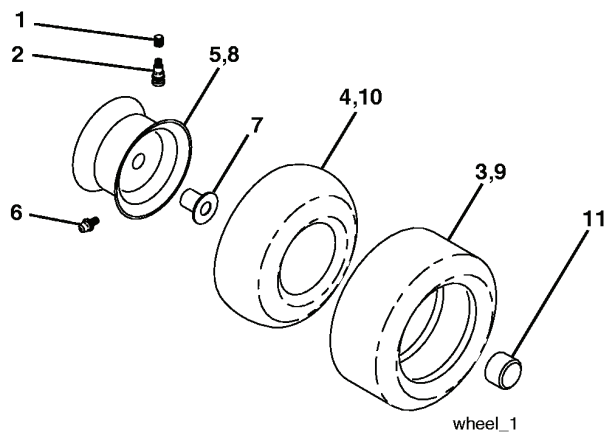

REPAIR PARTS

TRACTOR - MODEL NO. YTH2148 (LO21H48F), PRODUCT NO. 954 57 20-35

WHEELS & TIRES

REF.	PART NO.	DESCRIPTION	REMARK	QTY.	KIT
1	532059192	CAP VALVE		1	
2	532065139	NIPPLE		1	
3	532106222	TIRE		1	
4	532059904	HOSE		1	
5	532138336	RIM		1	
6	532124957	FITTING		1	
7	532124959	BEARING		1	
8	532138337	RIM.SPROCKET		1	
9	532122082	TIRE		1	
10	532124926	HOSE		1	
11	532175039	HUB CAP		1	
--	532144334	SEALING FOAM		1