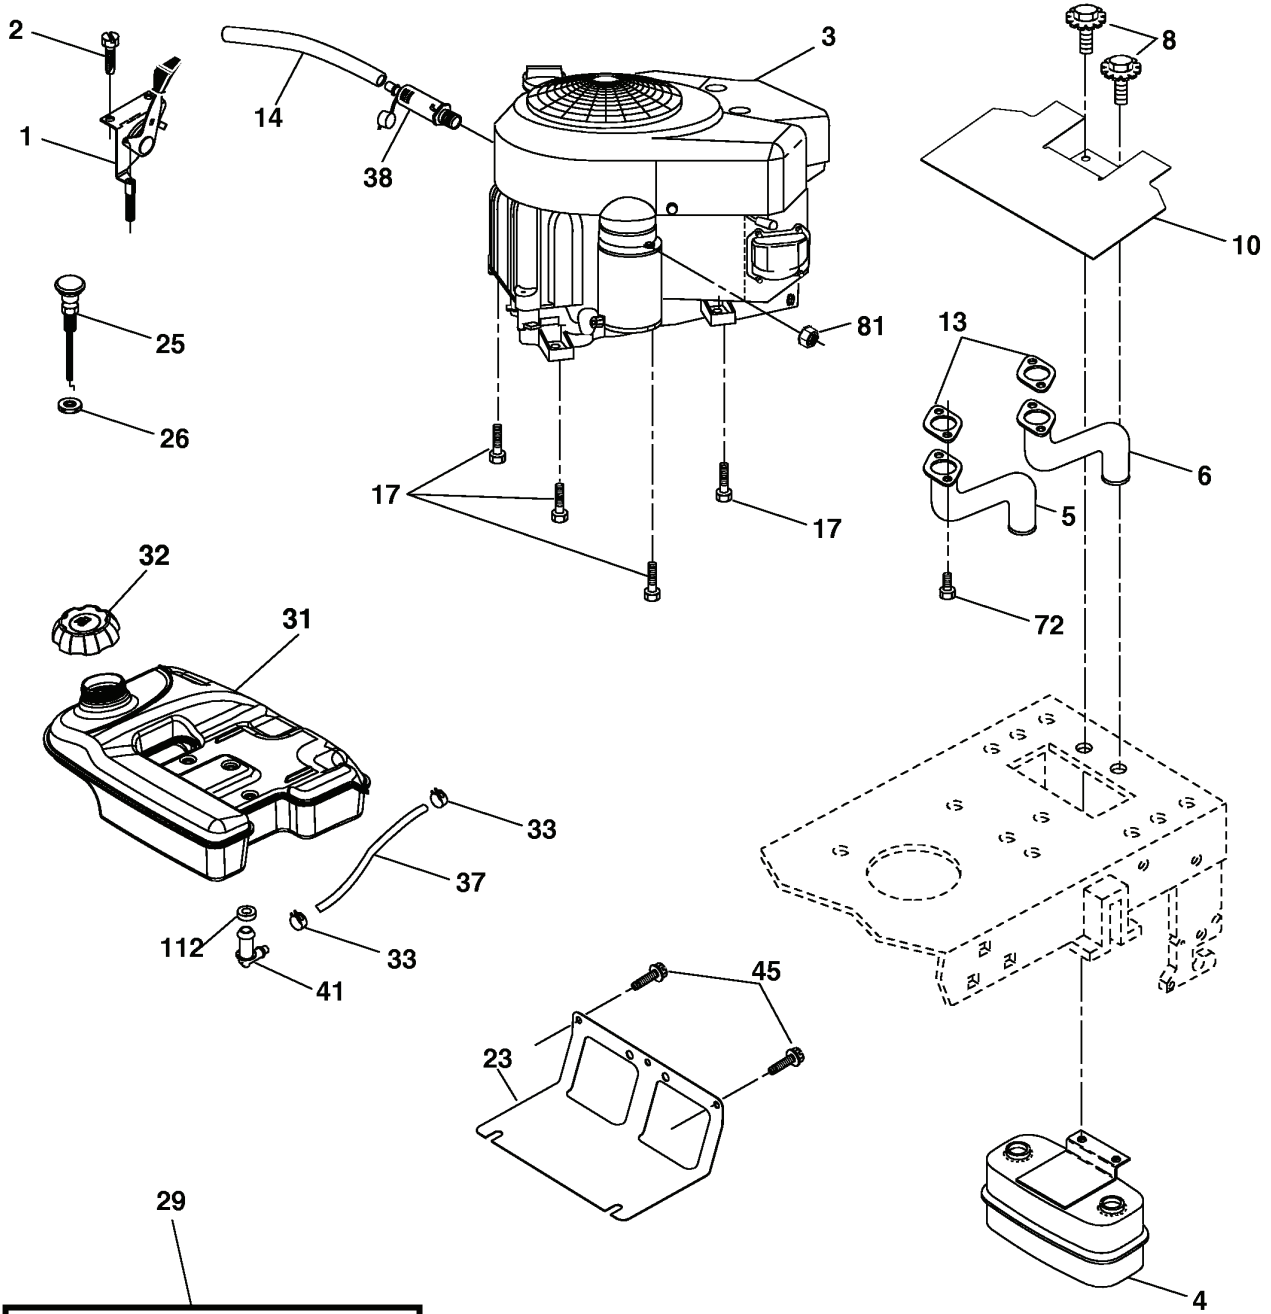

## REPAIR PARTS

TRACTOR - MODEL NO. YTH2148 (LO21H48F), PRODUCT NO. 954 57 20-35  
DECALS

---

REF.	PART NO.	DESCRIPTION	REMARK	QTY.	KIT
6	532180941	DECAL		1	
7	532157032	DECAL		1	
10	532157140	DECAL		1	
11	532175291	DECAL		1	
12	532188925	DECAL		1	
13	532170563	DECALC."DANGER"		1	
14	532145005	DECAL		1	
--	532188252	PAD. FOOTREST LH		1	
--	532188253	PAD. FOOTREST RH		1	
--	532138311	DECAL		1	

# REPAIR PARTS

TRACTOR - MODEL NO. YTH2148 (LO21H48F), PRODUCT NO. 954 57 20-35  
ENGINE

**OPTIONAL EQUIPMENT**  
**Spark Arrester**

---

REF.	PART NO.	DESCRIPTION	REMARK	QTY.	KIT
1	532170771	THROTTLE TRIGGER		1	
2	817720408	SCREW		1	
4	532149723	MUFFLER		1	
8	532171877	BOLT		1	
10	532146629	HEAT SHIELD		1	
13	532165391	GASKET		1	
14	532148456	TUBE		1	
17	817060624	SCREW		1	
23	532169837	HEAT SHIELD		1	
26	873920600	NUT		1	
29	532137180	SPARK ARRESTER KIT		1	
31	532179022	TANK FUEL 3 50 REAR		1	
32	532181803	TANK CAP		1	
33	532123487	HOSE CLAMP		1	
37	532142158	FULE LINE		1	
38	532181654	PLUG		1	
41	532139277	NIPPLE		1	
45	817000612	SCREW		1	
72	532183906	SCREW		1	
81	873510400	NUT		1	
112	532124952	BUSHING		1	

# REPAIR PARTS

TRACTOR - MODEL NO. YTH2148 (LO21H48F), PRODUCT NO. 954 57 20-35  
MOWER LIFT

lift-rh.1piece\_21

---

REF.	PART NO.	DESCRIPTION	REMARK	QTY.	KIT
1	532159460	WIRE		1	
2	532159471	LEVER		1	
3	532105767	PIN RETAINING SCREW		1	
4	812000002	RETAINER RING		1	
5	819211621	WASHER		1	
6	532120183	BEARING		1	
7	532125631	HANDLE		1	
8	532124526	KNOB		1	
11	532175370	LINK		1	
12	532175371	LINK		1	
13	532124670	RETAINER RING		1	
15	532175562	BRACKET		1	
16	873350800	NUT		1	
17	532175689	BRACKET		1	
18	873800800	NUT		1	
20	532163552	CLIP		1	
31	532176205	TRUNION		1	
32	532175994	NUT		1	
49	532145212	NUT		1	
51	819171416	WASHER		1	
52	532175378	LEVER		1	
53	532175802	LEVER		1	
54	532175560	PIN RETAINING SCREW		1	