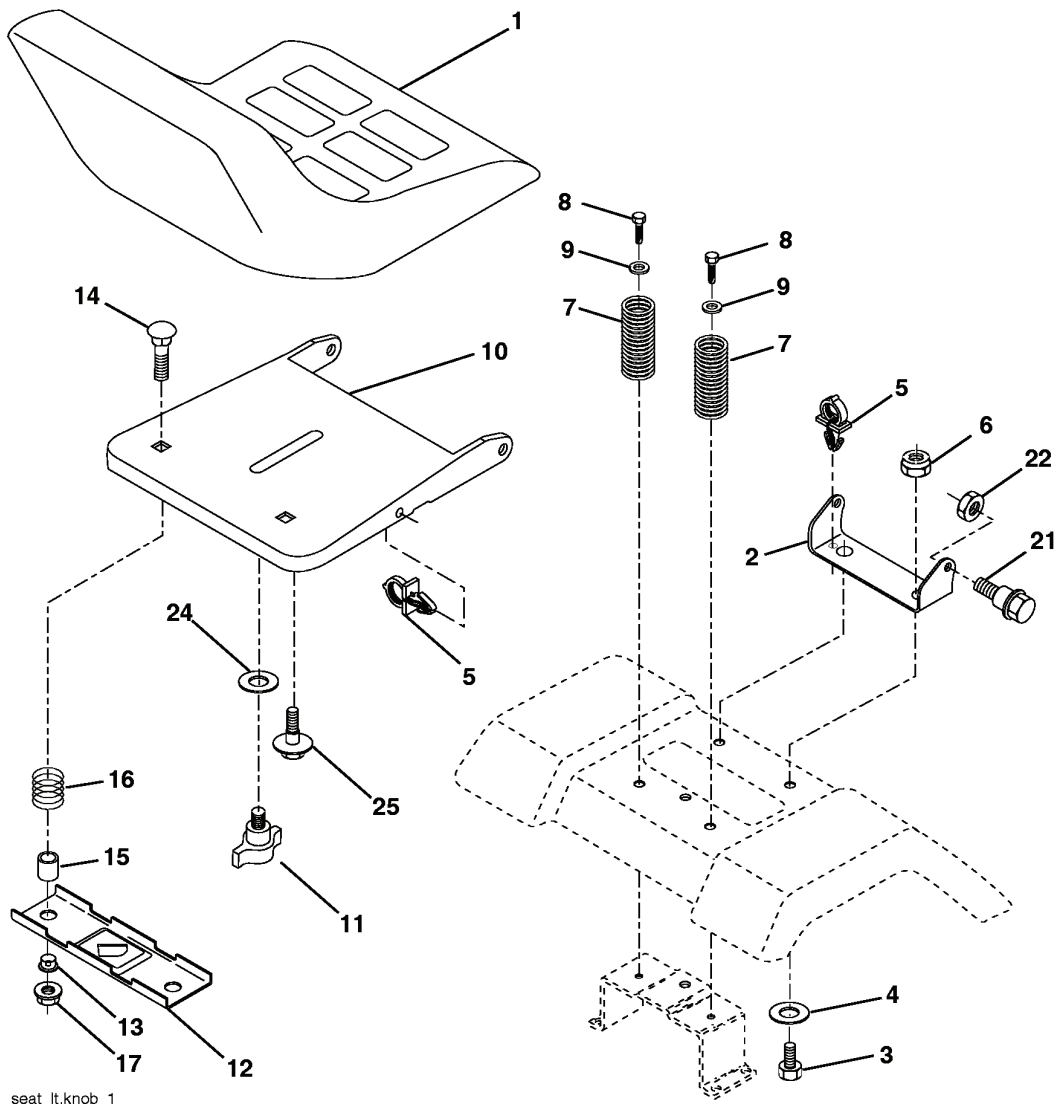

# REPAIR PARTS

TRACTOR - MODEL NO. YTH2148 (LO21H48F), PRODUCT NO. 954 57 20-35  
STEERING ASSEMBLY

REF.	PART NO.	DESCRIPTION	REMARK	QTY.	KIT
1	532166627	STEERING WHEEL		1	
2	532184706	SHAFT		1	
3	532169840	SPINDLE		1	
4	532169839	SPINDLE		1	
5	532124931	WASHER		1	
6	532121748	WASHER		1	
8	812000029	RETAINER RING		1	
10	532175121	ROD		1	
11	810040600	WASHER		1	
12	873940800	NUT		1	
13	532136518	PIPE		1	
15	532145212	NUT		1	
17	532177883	SHAFT		1	
29	817000612	SCREW		1	
32	532180580	TIE ROD		1	
34	810040500	WASHER		1	
36	532155105	BUSHING		1	
37	532152927	SCREW		1	
38	532166626	INSERT		1	
39	819183812	WASHER		1	
40	873540600	NUT		1	
41	532159945	ADAPTER		1	
43	532121749	WASHER		1	
46	532121232	HUB CAP		1	
65	532160367	SPACER		1	
67	872110618	BOLT		1	
68	532169827	SHAFT		1	
71	532175146	STEERING GEAR		1	
82	532169835	BRACKET		1	
87	532173966	WASHER		1	
88	532175118	BOLT		1	
91	532175553	SPRING		1	
94	819121414	WASHER		1	
95	532188967	WASHER		1	

# REPAIR PARTS

TRACTOR - MODEL NO. YTH2148 (LO21H48F), PRODUCT NO. 954 57 20-35  
SEAT ASSEMBLY

seat\_it.knob\_1

---

REF.	PART NO.	DESCRIPTION	REMARK	QTY.	KIT
1	532188715	SIEGE CONDUCTEUR		1	
2	532140551	BRACKET		1	
3	871110616	SCREW		1	
4	819131610	WASHER		1	
5	532145006	CLIP		1	
6	873800600	NUT		1	
7	532124181	SPRING		1	
8	817000616	SCREW		1	
9	819131614	WASHER		1	
10	532182493	BRACKET		1	
11	532166369	WING NUT		1	
12	532121246	BRACKET		1	
13	532121248	BUSHING		1	
14	872050412	BOLT		1	
15	532121749	WASHER		1	
16	532123740	SPRING		1	
17	532123976	LOCKNUT		1	
21	532171852	BOLT		1	
22	873800500	LOCK NUT		1	
24	819171912	WASHER		1	
25	532127018	BOLT		1	