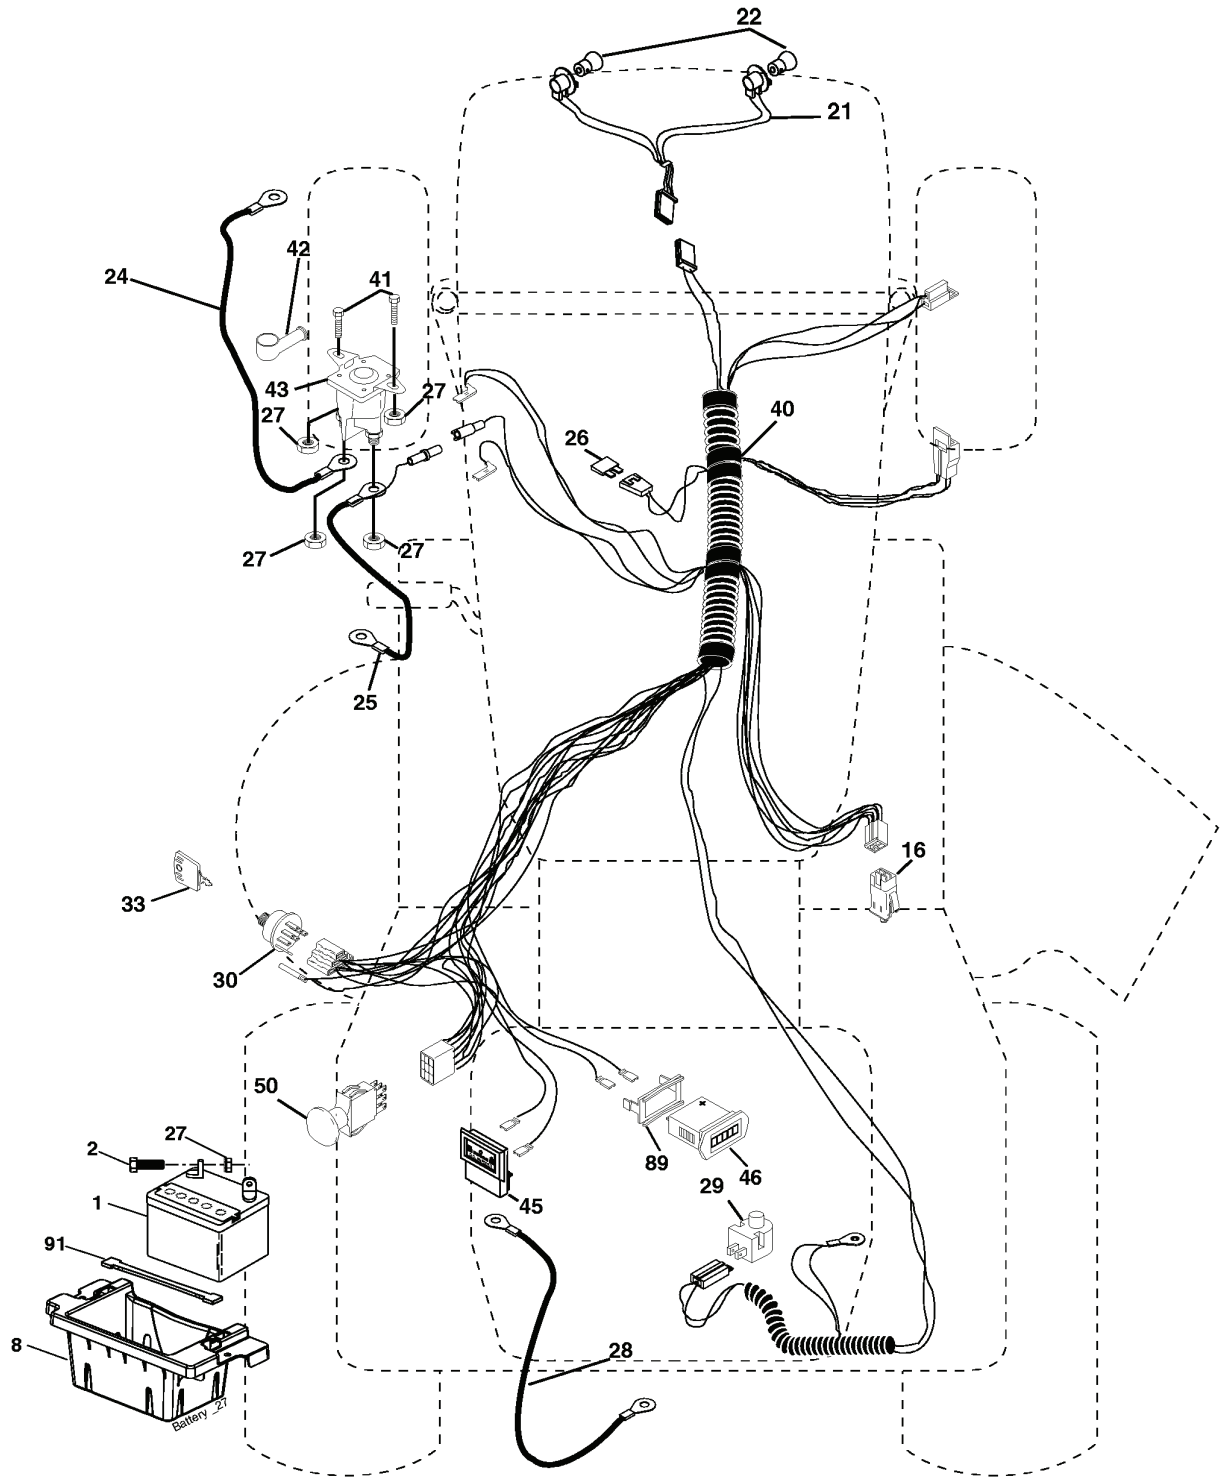

REPAIR PARTS

TRACTOR - MODEL NO. YTH2148 (LO21H48F), PRODUCT NO. 954 57 20-35
ELECTRICAL

REF.	PART NO.	DESCRIPTION	REMARK	QTY.	KIT
1	532144927	BATTERY		1	
2	874760412	BOLT		1	
8	532186491	BOX		1	
16	532176138	MICRO SWITCH		1	
21	532183759	HARNESS		1	
22	532004152	BULB		1	
24	532124780	CABLE		1	
25	532146148	CABLE		1	
26	532175158	FUSE		1	
27	873510400	NUT		1	
28	532145491	CABLE		1	
29	532121305	SWITCH		1	
33	532140401	KEY		1	
40	532188024	HARNESS		1	
41	871110408	BOLT		1	
42	532131563	COVER		1	
43	532178861	SOLENOID		1	
45	532122822	METER		1	
46	532169635	HOURLMETER		1	
50	532174651	SWITCH		1	
89	532169639	BRACKET		1	
90	532180449	COVER		1	
91	532190270	STRAP BATTERY MOUNT FRO		1