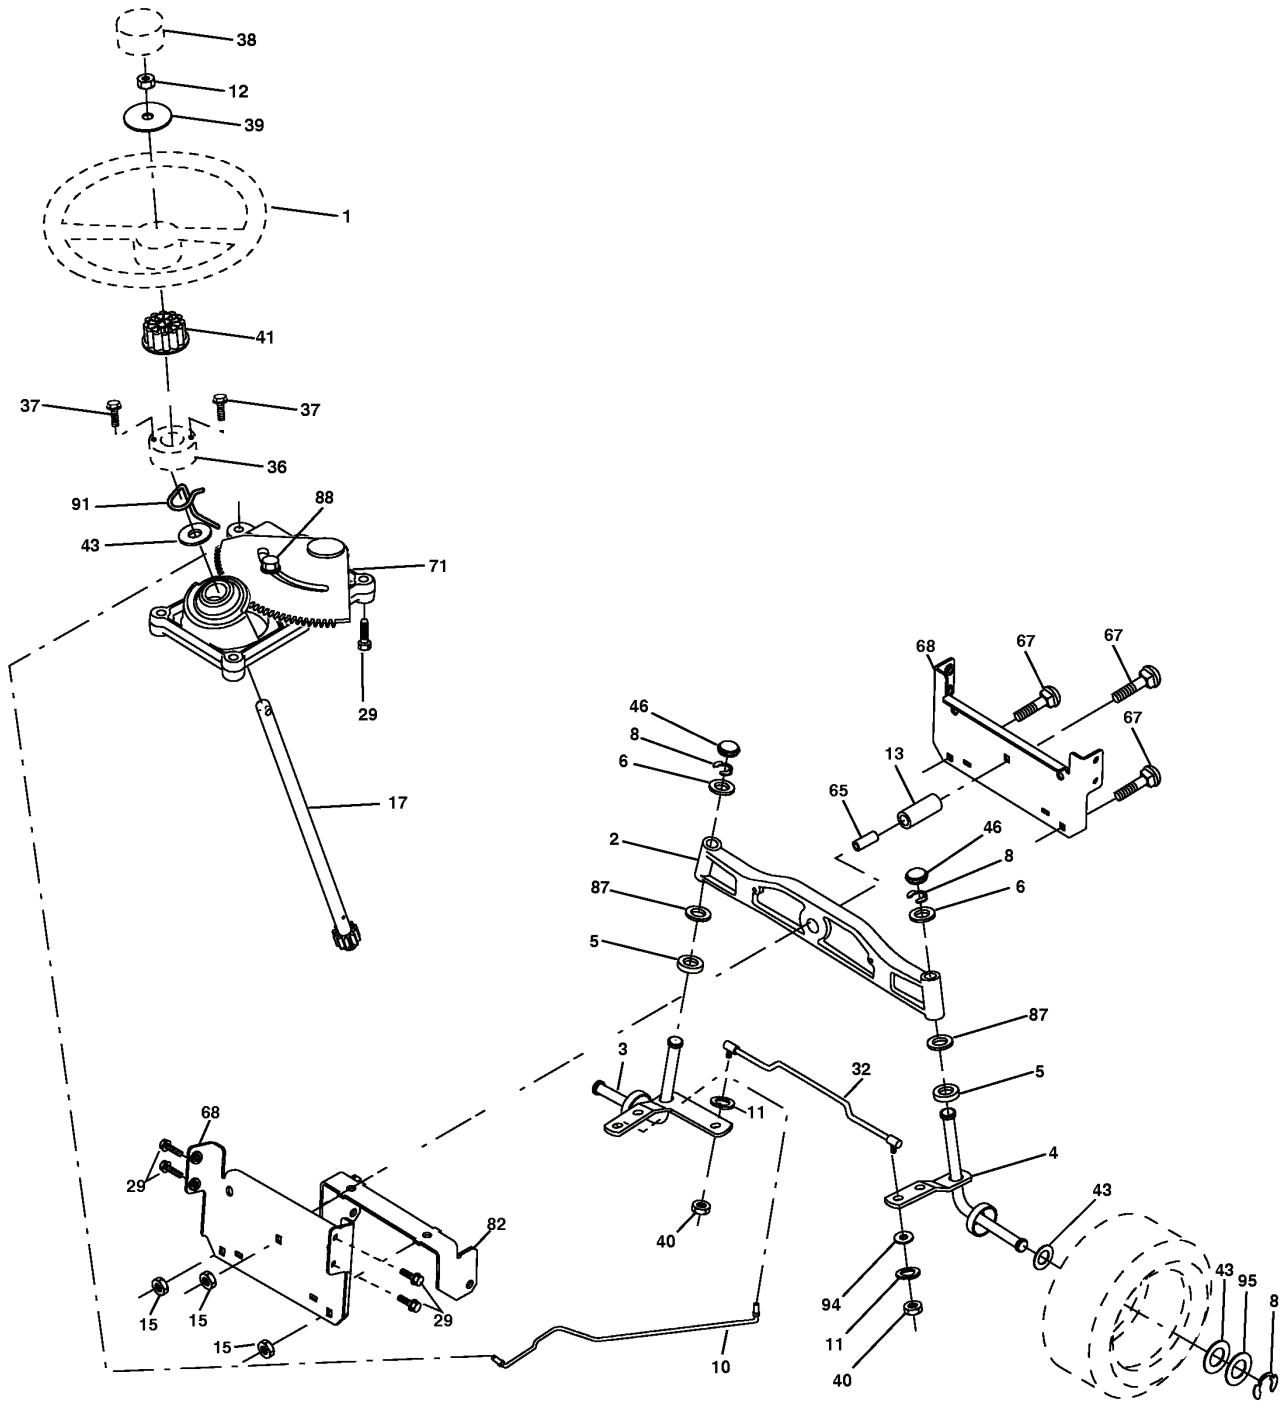

# REPAIR PARTS

TRACTOR - MODEL NO. YTH2148 (LO21H48F), PRODUCT NO. 954 57 20-35  
MOWER LIFT

lift-rh.1piece\_21

---

REF.	PART NO.	DESCRIPTION	REMARK	QTY.	KIT
1	532159460	WIRE		1	
2	532159471	LEVER		1	
3	532105767	PIN RETAINING SCREW		1	
4	812000002	RETAINER RING		1	
5	819211621	WASHER		1	
6	532120183	BEARING		1	
7	532125631	HANDLE		1	
8	532124526	KNOB		1	
11	532175370	LINK		1	
12	532175371	LINK		1	
13	532124670	RETAINER RING		1	
15	532175562	BRACKET		1	
16	873350800	NUT		1	
17	532175689	BRACKET		1	
18	873800800	NUT		1	
20	532163552	CLIP		1	
31	532176205	TRUNION		1	
32	532175994	NUT		1	
49	532145212	NUT		1	
51	819171416	WASHER		1	
52	532175378	LEVER		1	
53	532175802	LEVER		1	
54	532175560	PIN RETAINING SCREW		1	

# REPAIR PARTS

TRACTOR - MODEL NO. YTH2148 (LO21H48F), PRODUCT NO. 954 57 20-35  
STEERING ASSEMBLY

REF.	PART NO.	DESCRIPTION	REMARK	QTY.	KIT
1	532166627	STEERING WHEEL		1	
2	532184706	SHAFT		1	
3	532169840	SPINDLE		1	
4	532169839	SPINDLE		1	
5	532124931	WASHER		1	
6	532121748	WASHER		1	
8	812000029	RETAINER RING		1	
10	532175121	ROD		1	
11	810040600	WASHER		1	
12	873940800	NUT		1	
13	532136518	PIPE		1	
15	532145212	NUT		1	
17	532177883	SHAFT		1	
29	817000612	SCREW		1	
32	532180580	TIE ROD		1	
34	810040500	WASHER		1	
36	532155105	BUSHING		1	
37	532152927	SCREW		1	
38	532166626	INSERT		1	
39	819183812	WASHER		1	
40	873540600	NUT		1	
41	532159945	ADAPTER		1	
43	532121749	WASHER		1	
46	532121232	HUB CAP		1	
65	532160367	SPACER		1	
67	872110618	BOLT		1	
68	532169827	SHAFT		1	
71	532175146	STEERING GEAR		1	
82	532169835	BRACKET		1	
87	532173966	WASHER		1	
88	532175118	BOLT		1	
91	532175553	SPRING		1	
94	819121414	WASHER		1	
95	532188967	WASHER		1	