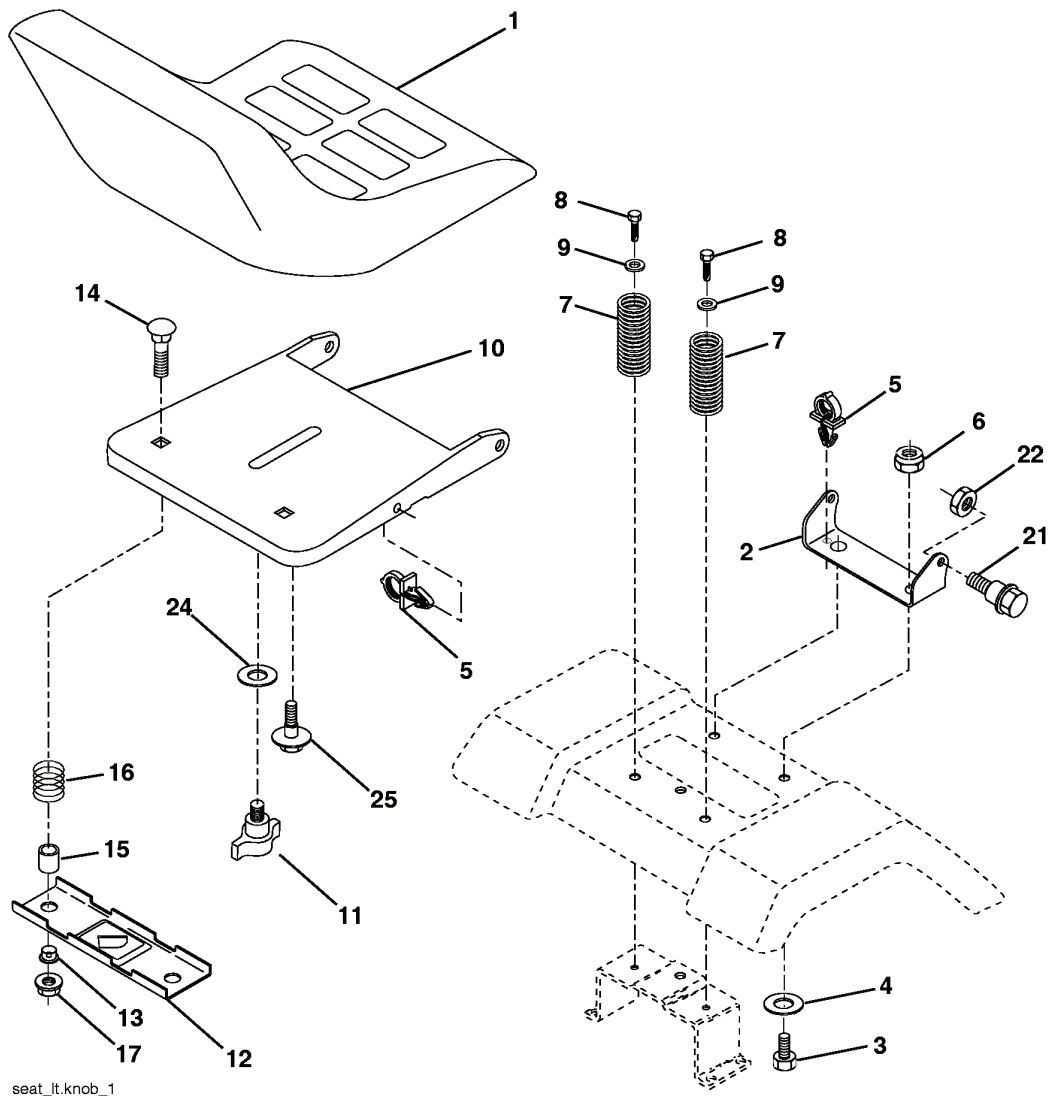

REPAIR PARTS

TRACTOR - MODEL NO. YTH2148 (LO21H48J), PRODUCT NO. 954 57 20-35
SEAT ASSEMBLY

seat_lt.knob_1

REF.	PART NO.	DESCRIPTION	REMARK	QTY.	KIT
1	532188715	SIEGE CONDUCTEUR		1	
2	532140551	BRACKET		1	
3	871110616	SCREW		1	
4	819131610	WASHER		1	
5	532145006	CLIP		1	
6	873800600	NUT		1	
7	532124181	SPRING		1	
8	817000616	SCREW		1	
9	819131614	WASHER		1	
10	532182493	BRACKET		1	
11	532166369	WING NUT		1	
12	532121246	BRACKET		1	
13	532121248	BUSHING		1	
14	872050412	BOLT		1	
15	532121749	WASHER		1	
16	532123740	SPRING		1	
17	532123976	LOCKNUT		1	
21	532171852	BOLT		1	
22	873800500	LOCK NUT		1	
24	819171912	WASHER		1	
25	532127018	BOLT		1	