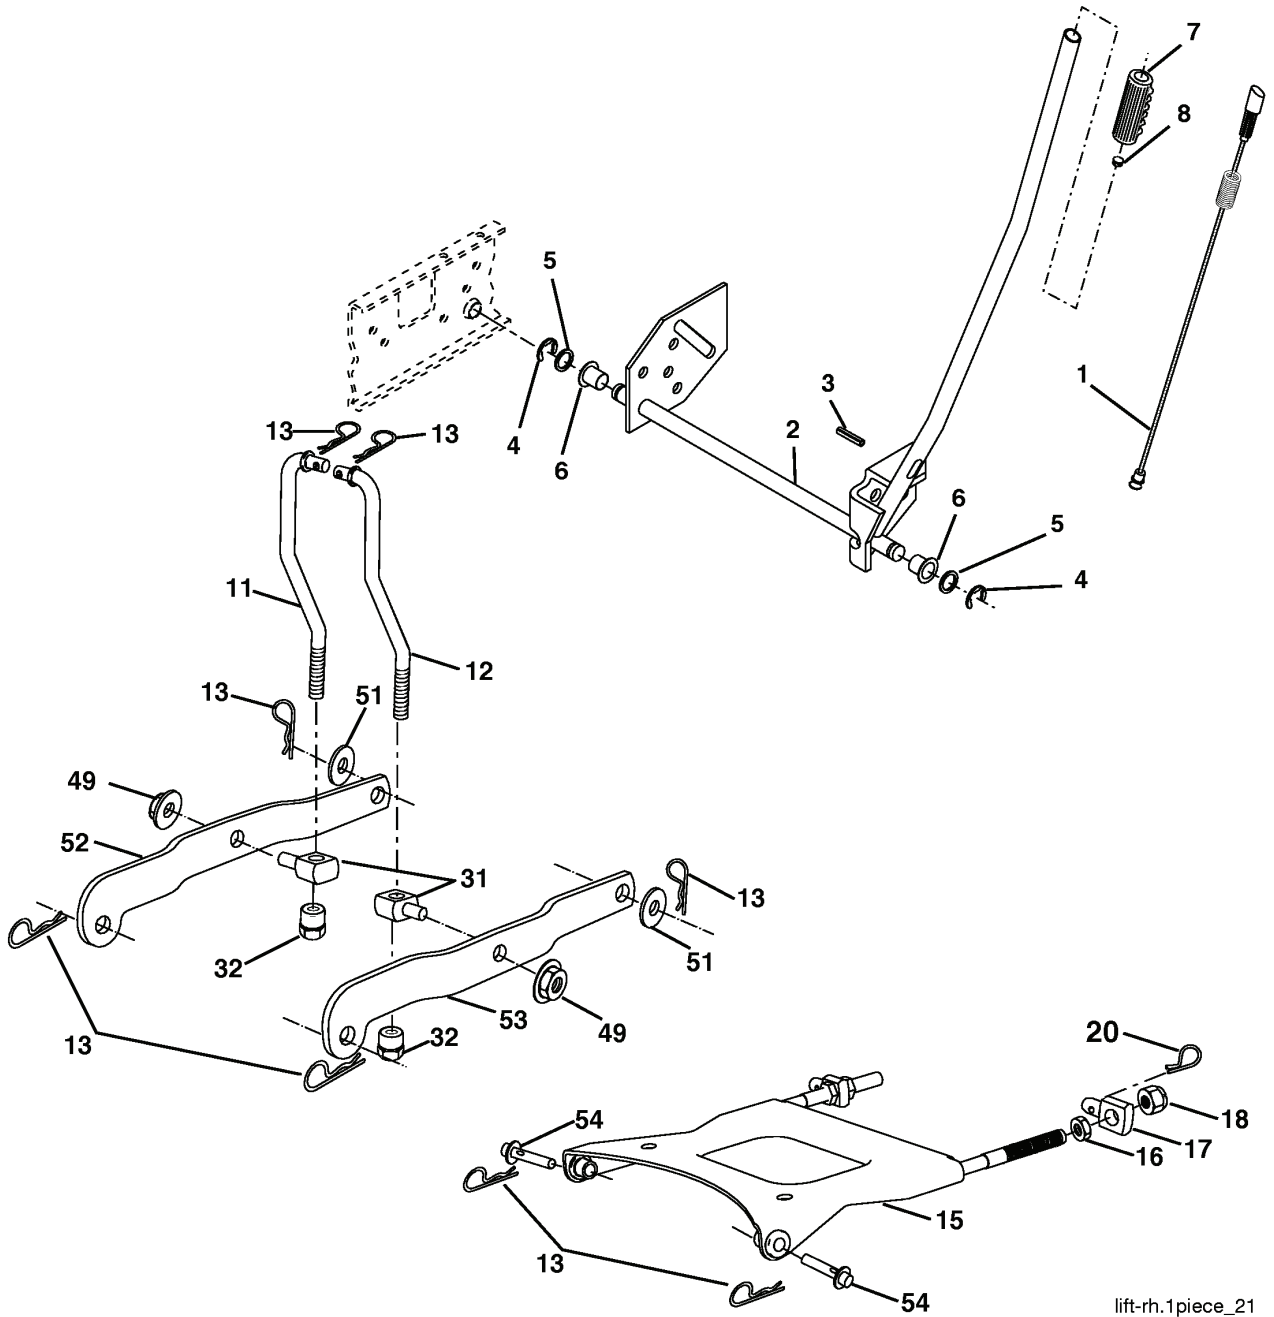

REPAIR PARTS

TRACTOR - MODEL NO. YTH2148 (LO21H48J), PRODUCT NO. 954 57 20-35
SEAT ASSEMBLY

seat_lt.knob_1

REF.	PART NO.	DESCRIPTION	REMARK	QTY.	KIT
1	532188715	SIEGE CONDUCTEUR		1	
2	532140551	BRACKET		1	
3	871110616	SCREW		1	
4	819131610	WASHER		1	
5	532145006	CLIP		1	
6	873800600	NUT		1	
7	532124181	SPRING		1	
8	817000616	SCREW		1	
9	819131614	WASHER		1	
10	532182493	BRACKET		1	
11	532166369	WING NUT		1	
12	532121246	BRACKET		1	
13	532121248	BUSHING		1	
14	872050412	BOLT		1	
15	532121749	WASHER		1	
16	532123740	SPRING		1	
17	532123976	LOCKNUT		1	
21	532171852	BOLT		1	
22	873800500	LOCK NUT		1	
24	819171912	WASHER		1	
25	532127018	BOLT		1	

REPAIR PARTS

TRACTOR - MODEL NO. YTH2148 (LO21H48J), PRODUCT NO. 954 57 20-35
MOWER LIFT

lift-rh.1piece_21

REF.	PART NO.	DESCRIPTION	REMARK	QTY.	KIT
1	532159460	WIRE		1	
2	532159471	LEVER		1	
3	532105767	PIN RETAINING SCREW		1	
4	812000002	RETAINER RING		1	
5	819211621	WASHER		1	
6	532120183	BEARING		1	
7	532125631	HANDLE		1	
8	532124526	KNOB		1	
11	532175370	LINK		1	
12	532175371	LINK		1	
13	532124670	RETAINER RING		1	
15	532175562	BRACKET		1	
16	873350800	NUT		1	
17	532175689	BRACKET		1	
18	873800800	NUT		1	
20	532163552	CLIP		1	
31	532176205	TRUNION		1	
32	532175994	NUT		1	
49	532145212	NUT		1	
51	819171416	WASHER		1	
52	532175378	LEVER		1	
53	532175802	LEVER		1	
54	532175560	PIN RETAINING SCREW		1	

REPAIR PARTS

TRACTOR - MODEL NO. YTH2148 (LO21H48J), PRODUCT NO. 954 57 20-35

WHEELS & TIRES

REF.	PART NO.	DESCRIPTION	REMARK	QTY.	KIT
1	532059192	CAP VALVE		1	
2	532065139	NIPPLE		1	
3	532106222	TIRE		1	
4	532059904	HOSE		1	
5	532138336	RIM		1	
6	532124957	FITTING		1	
7	532124959	BEARING		1	
8	532138337	RIM.SPROCKET		1	
9	532122082	TIRE		1	
10	532124926	HOSE		1	
11	532175039	HUB CAP		1	
--	532144334	SEALING FOAM		1	