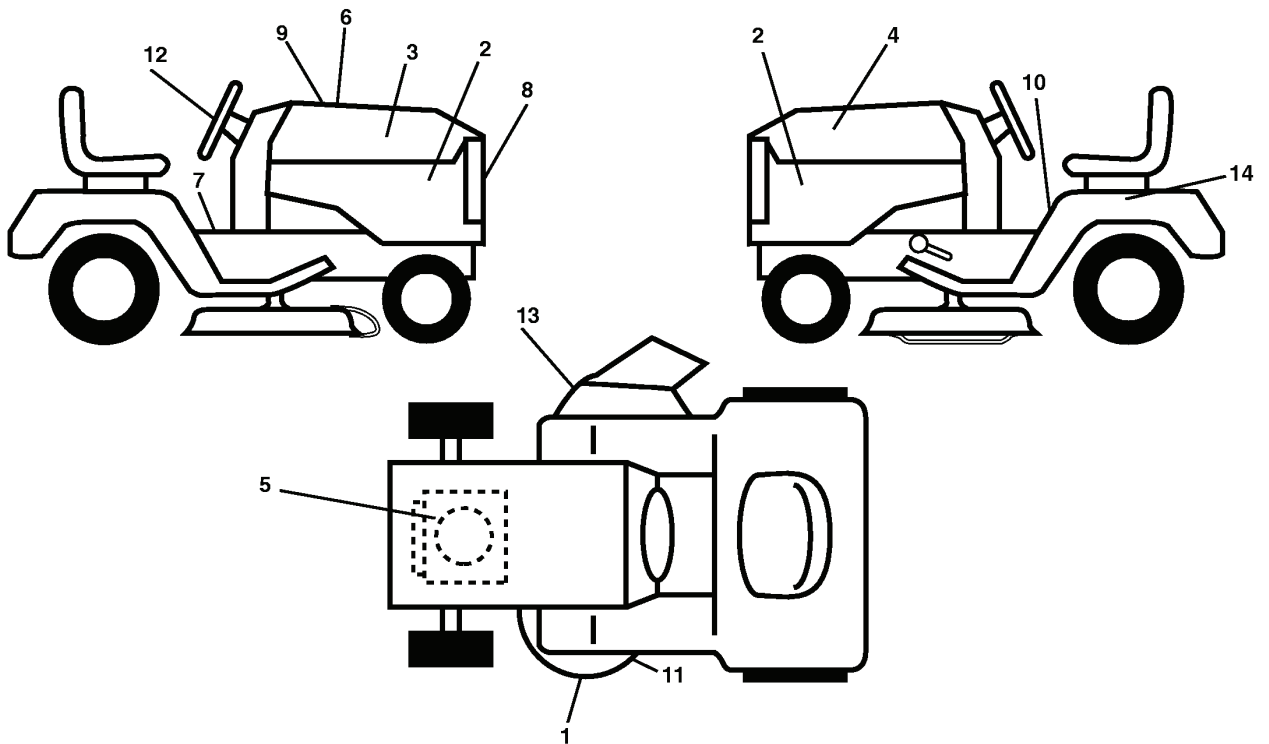

REPAIR PARTS

TRACTOR - MODEL NO. YTH2148 (LO21H48J), PRODUCT NO. 954 57 20-35

WHEELS & TIRES

REF.	PART NO.	DESCRIPTION	REMARK	QTY.	KIT
1	532059192	CAP VALVE		1	
2	532065139	NIPPLE		1	
3	532106222	TIRE		1	
4	532059904	HOSE		1	
5	532138336	RIM		1	
6	532124957	FITTING		1	
7	532124959	BEARING		1	
8	532138337	RIM.SPROCKET		1	
9	532122082	TIRE		1	
10	532124926	HOSE		1	
11	532175039	HUB CAP		1	
--	532144334	SEALING FOAM		1	

REPAIR PARTS

TRACTOR - MODEL NO. YTH2148 (LO21H48J), PRODUCT NO. 954 57 20-35
STEERING ASSEMBLY

steering_pl.lt_54

REF.	PART NO.	DESCRIPTION	REMARK	QTY.	KIT
1	532166627	STEERING WHEEL		1	
2	532184706	SHAFT		1	
3	532169840	SPINDLE		1	
4	532169839	SPINDLE		1	
5	532124931	WASHER		1	
6	532121748	WASHER		1	
8	812000029	RETAINER RING		1	
10	532175121	ROD		1	
11	810040600	WASHER		1	
12	873940800	NUT		1	
13	532136518	PIPE		1	
15	532145212	NUT		1	
17	532177883	SHAFT		1	
29	817000612	SCREW		1	
32	532180580	TIE ROD		1	
34	810040500	WASHER		1	
36	532155105	BUSHING		1	
37	532152927	SCREW		1	
38	532166626	INSERT		1	
39	819183812	WASHER		1	
40	873540600	NUT		1	
41	532159945	ADAPTER		1	
43	532121749	WASHER		1	
46	532121232	HUB CAP		1	
65	532160367	SPACER		1	
67	872110618	BOLT		1	
68	532169827	SHAFT		1	
71	532175146	STEERING GEAR		1	
82	532169835	BRACKET		1	
87	532173966	WASHER		1	
88	532175118	BOLT		1	
91	532175553	SPRING		1	
94	819121414	WASHER		1	
95	532188967	WASHER		1	

REPAIR PARTS

TRACTOR - MODEL NO. YTH2148 (LO21H48J), PRODUCT NO. 954 57 20-35
DECALS

REF.	PART NO.	DESCRIPTION	REMARK	QTY.	KIT
6	532180941	DECAL		1	
7	532157032	DECAL		1	
10	532157140	DECAL		1	
11	532175291	DECAL		1	
12	532188925	DECAL		1	
13	532170563	DECALC."DANGER"		1	
14	532145005	DECAL		1	
--	532188252	PAD. FOOTREST LH		1	
--	532188253	PAD. FOOTREST RH		1	
--	532138311	DECAL		1	