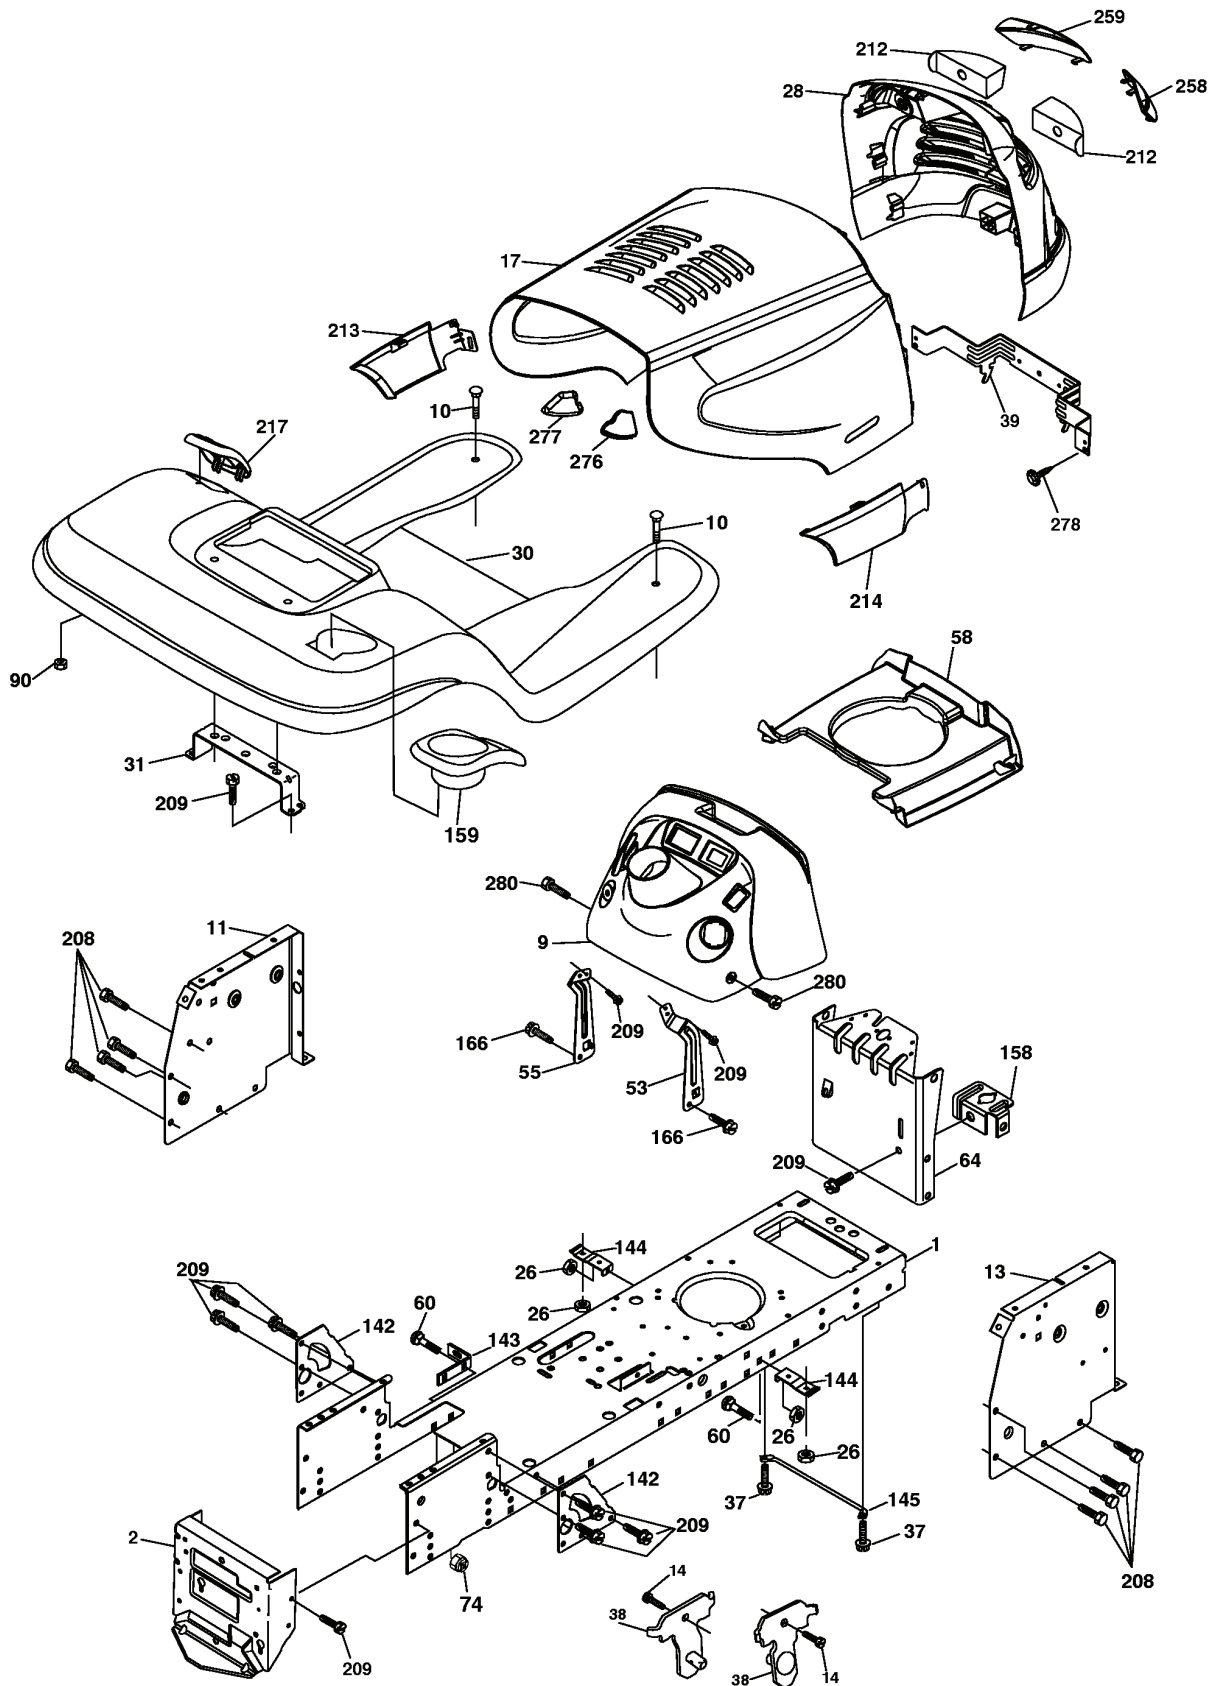

REPAIR PARTS

TRACTOR - MODEL NO. YTH2148 (LO21H48J), PRODUCT NO. 954 57 20-35
STEERING ASSEMBLY

steering_pl.lt_54

REF.	PART NO.	DESCRIPTION	REMARK	QTY.	KIT
1	532166627	STEERING WHEEL		1	
2	532184706	SHAFT		1	
3	532169840	SPINDLE		1	
4	532169839	SPINDLE		1	
5	532124931	WASHER		1	
6	532121748	WASHER		1	
8	812000029	RETAINER RING		1	
10	532175121	ROD		1	
11	810040600	WASHER		1	
12	873940800	NUT		1	
13	532136518	PIPE		1	
15	532145212	NUT		1	
17	532177883	SHAFT		1	
29	817000612	SCREW		1	
32	532180580	TIE ROD		1	
34	810040500	WASHER		1	
36	532155105	BUSHING		1	
37	532152927	SCREW		1	
38	532166626	INSERT		1	
39	819183812	WASHER		1	
40	873540600	NUT		1	
41	532159945	ADAPTER		1	
43	532121749	WASHER		1	
46	532121232	HUB CAP		1	
65	532160367	SPACER		1	
67	872110618	BOLT		1	
68	532169827	SHAFT		1	
71	532175146	STEERING GEAR		1	
82	532169835	BRACKET		1	
87	532173966	WASHER		1	
88	532175118	BOLT		1	
91	532175553	SPRING		1	
94	819121414	WASHER		1	
95	532188967	WASHER		1	

REPAIR PARTS

TRACTOR - MODEL NO. YTH2148 (LO21H48J), PRODUCT NO. 954 57 20-35
CHASSIS AND ENCLOSURES

REF.	PART NO.	DESCRIPTION	REMARK	QTY.	KIT
1	532174619	FRAME		1	
2	532176554	PLATE		1	
10	872140608	BOLT		1	
11	532174996	DASHBOARD		1	
13	532181719	DASHBOARD		1	
14	817490608	SCREW		1	
26	873800600	NUT		1	
28	532188269	GRILL LENS ASSY		1	
30	532191815	GUARD		1	
31	532139976	BRACKET		1	
37	817490508	SCREW		1	
38	532175710	BRACKET		1	
39	532174714	BRACKET PIVOT LASER LT		1	
60	872140606	BOLT		1	
64	532174997	DASH		1	
74	873680600	NUT		1	
90	532124346	NUT		1	
142	532175702	PLATE		1	
143	532186689	BRACKET		1	
144	532175582	BRACKET		1	
145	532156524	SHAFT		1	
166	532171875	SCREW		1	
158	532162037	BRACKET		1	
159	532185434	HOLDER		1	
208	817670608	SCREW		1	
209	817000612	SCREW		1	
212	532188267	INSERT LENS		1	
217	532185436	BRACKET		1	
258	532189981	LENS ELITE CLEAR RH		1	
259	532189982	LENS ELITE CLEAR LH		1	
278	532191611	SCREW		1	
280	817000616	SCREW		1	