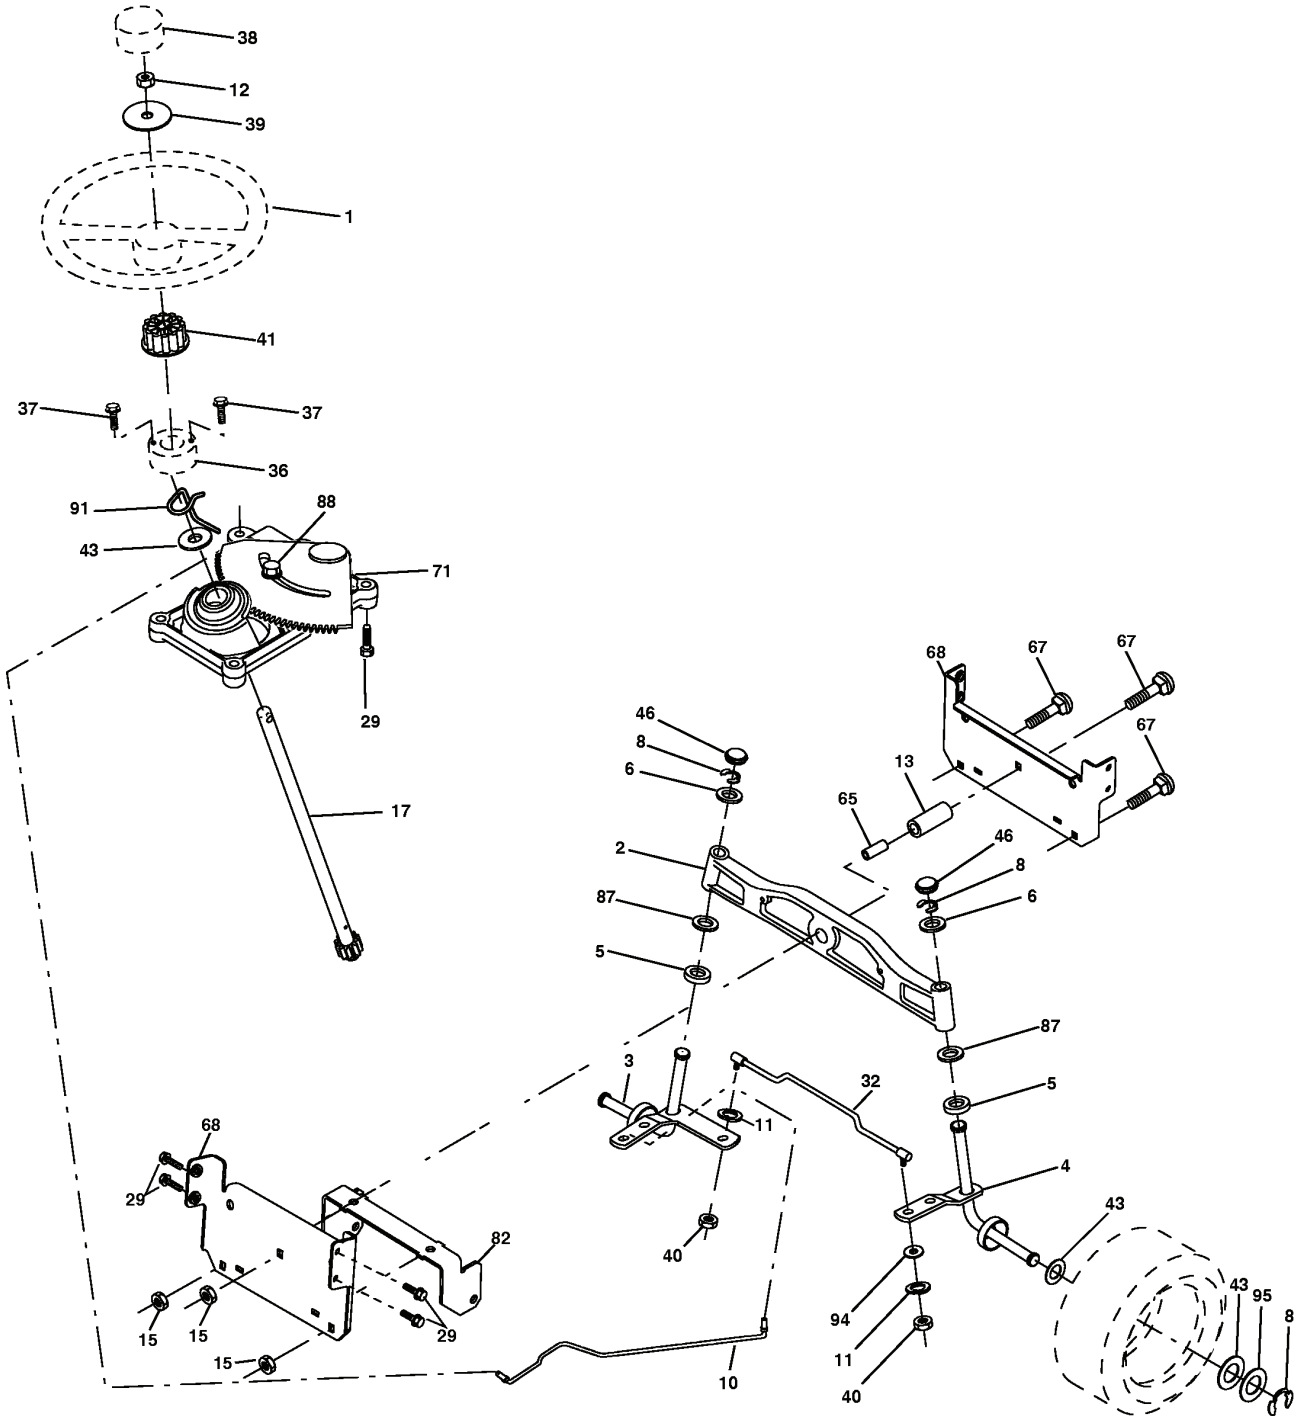

REPAIR PARTS

TRACTOR - MODEL NO. YTH2148 (LO21H48J), PRODUCT NO. 954 57 20-35

WHEELS & TIRES

REF.	PART NO.	DESCRIPTION	REMARK	QTY.	KIT
1	532059192	CAP VALVE		1	
2	532065139	NIPPLE		1	
3	532106222	TIRE		1	
4	532059904	HOSE		1	
5	532138336	RIM		1	
6	532124957	FITTING		1	
7	532124959	BEARING		1	
8	532138337	RIM.SPROCKET		1	
9	532122082	TIRE		1	
10	532124926	HOSE		1	
11	532175039	HUB CAP		1	
--	532144334	SEALING FOAM		1	

REPAIR PARTS

TRACTOR - MODEL NO. YTH2148 (LO21H48J), PRODUCT NO. 954 57 20-35
STEERING ASSEMBLY

steering_pl.lt_54

REF.	PART NO.	DESCRIPTION	REMARK	QTY.	KIT
1	532166627	STEERING WHEEL		1	
2	532184706	SHAFT		1	
3	532169840	SPINDLE		1	
4	532169839	SPINDLE		1	
5	532124931	WASHER		1	
6	532121748	WASHER		1	
8	812000029	RETAINER RING		1	
10	532175121	ROD		1	
11	810040600	WASHER		1	
12	873940800	NUT		1	
13	532136518	PIPE		1	
15	532145212	NUT		1	
17	532177883	SHAFT		1	
29	817000612	SCREW		1	
32	532180580	TIE ROD		1	
34	810040500	WASHER		1	
36	532155105	BUSHING		1	
37	532152927	SCREW		1	
38	532166626	INSERT		1	
39	819183812	WASHER		1	
40	873540600	NUT		1	
41	532159945	ADAPTER		1	
43	532121749	WASHER		1	
46	532121232	HUB CAP		1	
65	532160367	SPACER		1	
67	872110618	BOLT		1	
68	532169827	SHAFT		1	
71	532175146	STEERING GEAR		1	
82	532169835	BRACKET		1	
87	532173966	WASHER		1	
88	532175118	BOLT		1	
91	532175553	SPRING		1	
94	819121414	WASHER		1	
95	532188967	WASHER		1	