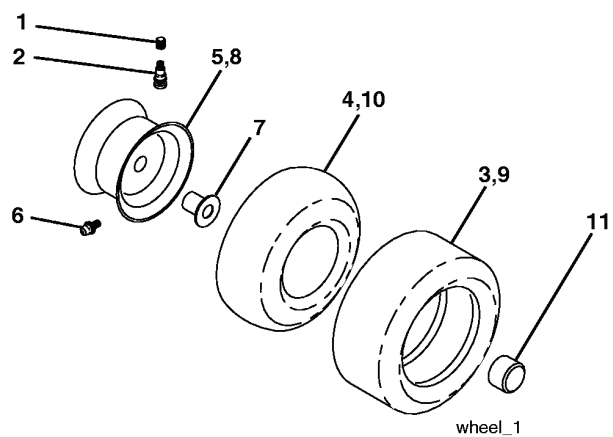

REPAIR PARTS

TRACTOR - MODEL NO. YTH2148 (LO21H48J), PRODUCT NO. 954 57 20-35
MOWER LIFT

lift-rh.1piece_21

REF.	PART NO.	DESCRIPTION	REMARK	QTY.	KIT
1	532159460	WIRE		1	
2	532159471	LEVER		1	
3	532105767	PIN RETAINING SCREW		1	
4	812000002	RETAINER RING		1	
5	819211621	WASHER		1	
6	532120183	BEARING		1	
7	532125631	HANDLE		1	
8	532124526	KNOB		1	
11	532175370	LINK		1	
12	532175371	LINK		1	
13	532124670	RETAINER RING		1	
15	532175562	BRACKET		1	
16	873350800	NUT		1	
17	532175689	BRACKET		1	
18	873800800	NUT		1	
20	532163552	CLIP		1	
31	532176205	TRUNION		1	
32	532175994	NUT		1	
49	532145212	NUT		1	
51	819171416	WASHER		1	
52	532175378	LEVER		1	
53	532175802	LEVER		1	
54	532175560	PIN RETAINING SCREW		1	

REPAIR PARTS

TRACTOR - MODEL NO. YTH2148 (LO21H48J), PRODUCT NO. 954 57 20-35

WHEELS & TIRES

REF.	PART NO.	DESCRIPTION	REMARK	QTY.	KIT
1	532059192	CAP VALVE		1	
2	532065139	NIPPLE		1	
3	532106222	TIRE		1	
4	532059904	HOSE		1	
5	532138336	RIM		1	
6	532124957	FITTING		1	
7	532124959	BEARING		1	
8	532138337	RIM.SPROCKET		1	
9	532122082	TIRE		1	
10	532124926	HOSE		1	
11	532175039	HUB CAP		1	
--	532144334	SEALING FOAM		1	