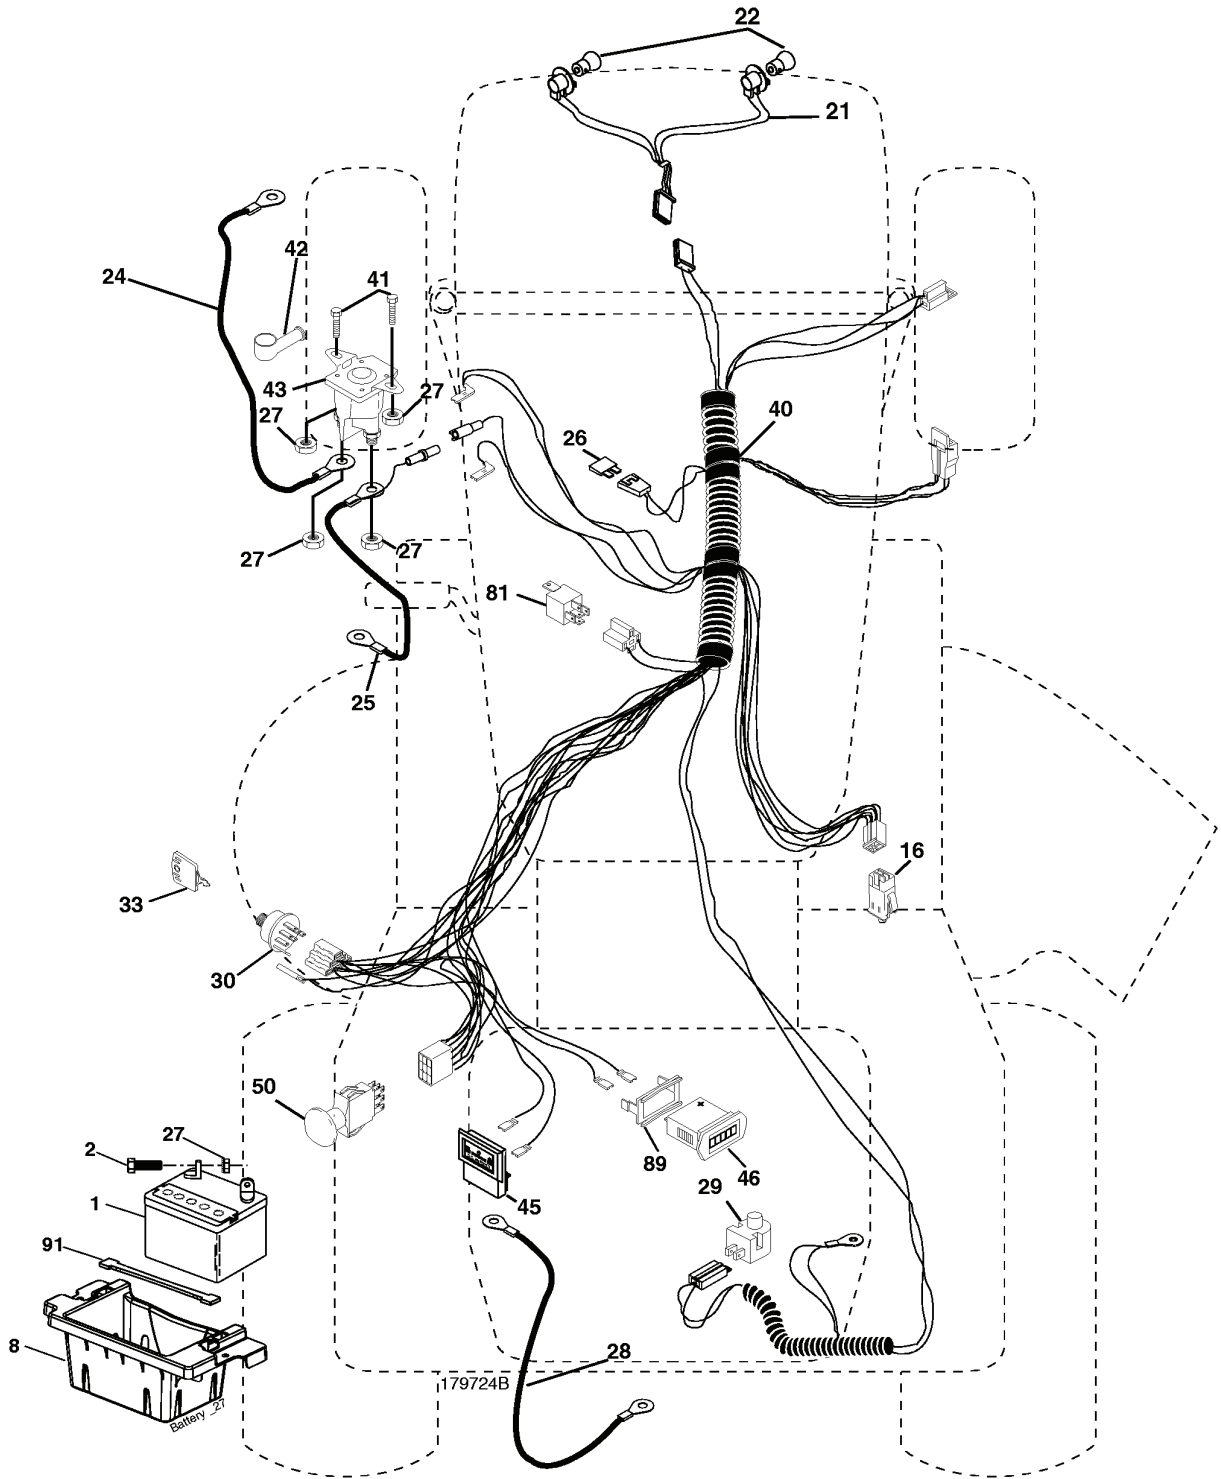

REPAIR PARTS

TRACTOR - MODEL NO. YTH2148 (LO21H48J), PRODUCT NO. 954 57 20-35
ELECTRICAL

REF.	PART NO.	DESCRIPTION	REMARK	QTY.	KIT
1	532144927	BATTERY		1	
2	874760412	BOLT		1	
8	532186491	BOX		1	
16	532176138	MICRO SWITCH		1	
21	532183759	HARNESS		1	
22	532004152	BULB		1	
24	532124780	CABLE		1	
25	532146148	CABLE		1	
26	532175158	FUSE		1	
27	873510400	NUT		1	
28	532145491	CABLE		1	
29	532160784	SWITCH		1	
33	532140401	KEY		1	
40	532179724	HARNESS		1	
41	871110408	BOLT		1	
42	532131563	COVER		1	
43	532178861	SOLENOID		1	
45	532122822	METER		1	
46	532169635	HOURLMETER		1	
50	532174651	SWITCH		1	
81	532109748	RELAY		1	
89	532169639	BRACKET		1	
90	532180449	COVER		1	
91	532190270	STRAP BATTERY MOUNT FRO		1