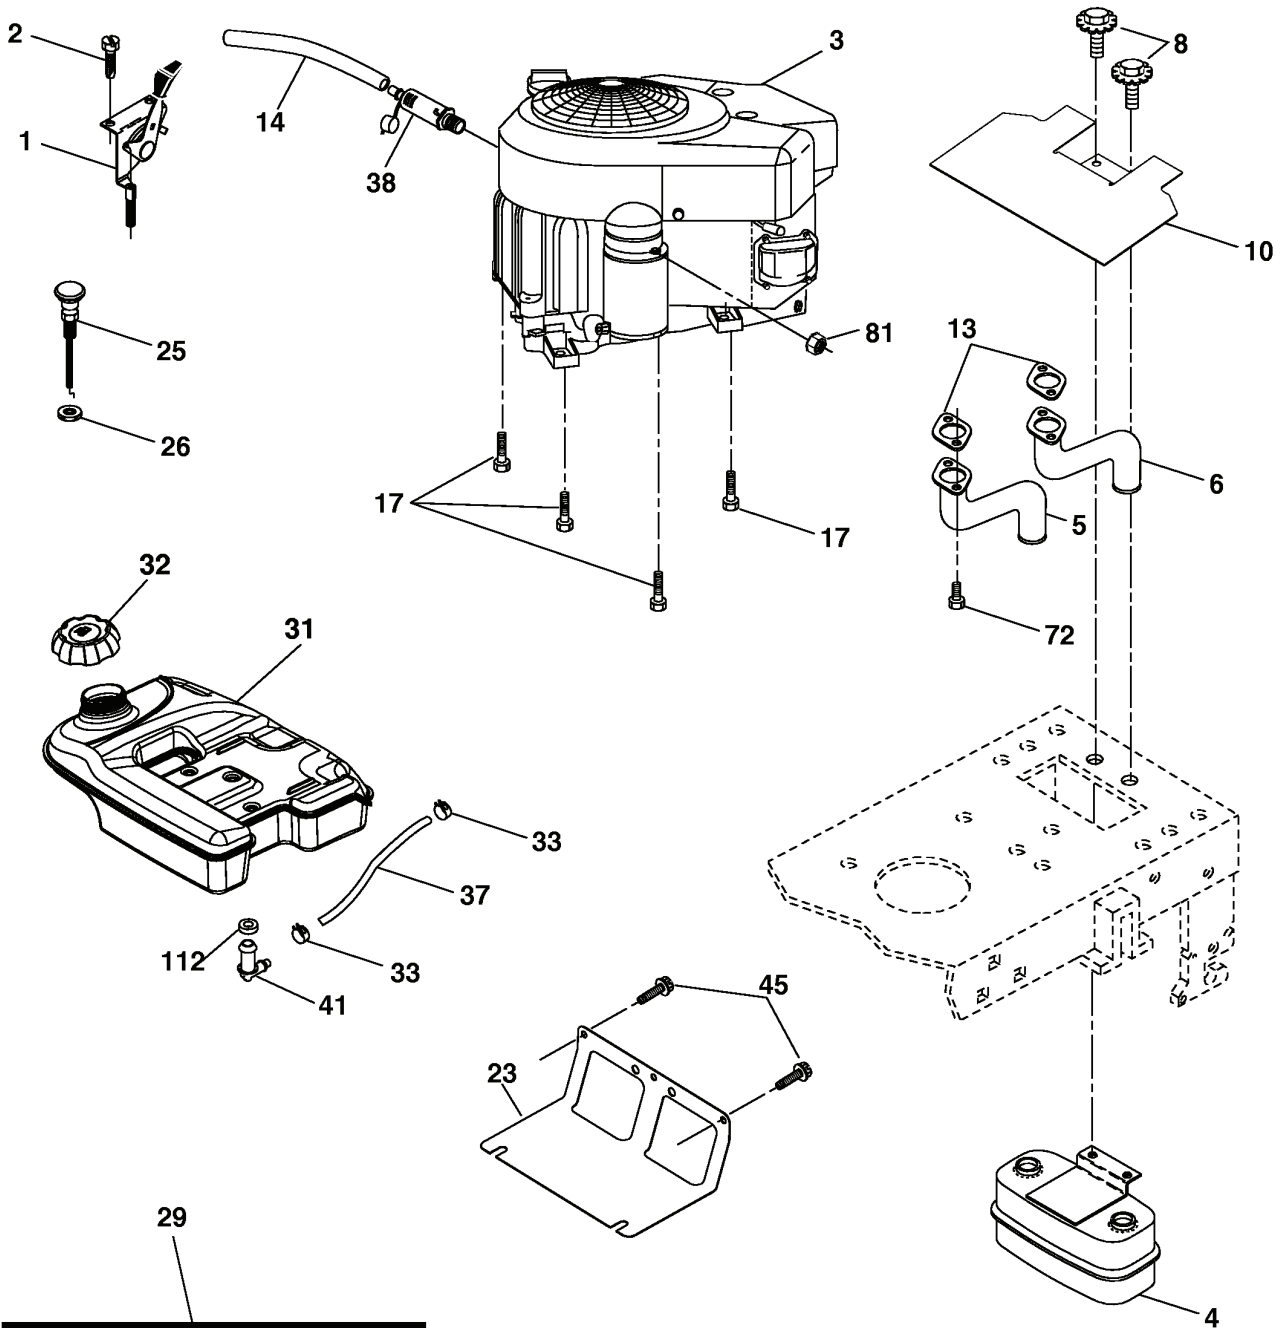

REPAIR PARTS

TRACTOR - MODEL NO. YTH2148 (LO21H48J), PRODUCT NO. 954 57 20-35
ENGINE

OPTIONAL EQUIPMENT
Spark Arrester

REF.	PART NO.	DESCRIPTION	REMARK	QTY.	KIT
1	532170771	THROTTLE TRIGGER		1	
2	817720408	SCREW		1	
4	532149723	MUFFLER		1	
8	532171877	BOLT		1	
10	532146629	HEAT SHIELD		1	
13	532165391	GASKET		1	
14	532148456	TUBE		1	
17	817060624	SCREW		1	
23	532169837	HEAT SHIELD		1	
26	873920600	NUT		1	
29	532137180	SPARK ARRESTER KIT		1	
31	532179022	TANK FUEL 3 50 REAR		1	
32	532181803	TANK CAP		1	
33	532123487	HOSE CLAMP		1	
37	532142158	FULE LINE		1	
38	532181654	PLUG		1	
41	532139277	NIPPLE		1	
45	817000612	SCREW		1	
72	532183906	SCREW		1	
81	873510400	NUT		1	
112	532124952	BUSHING		1