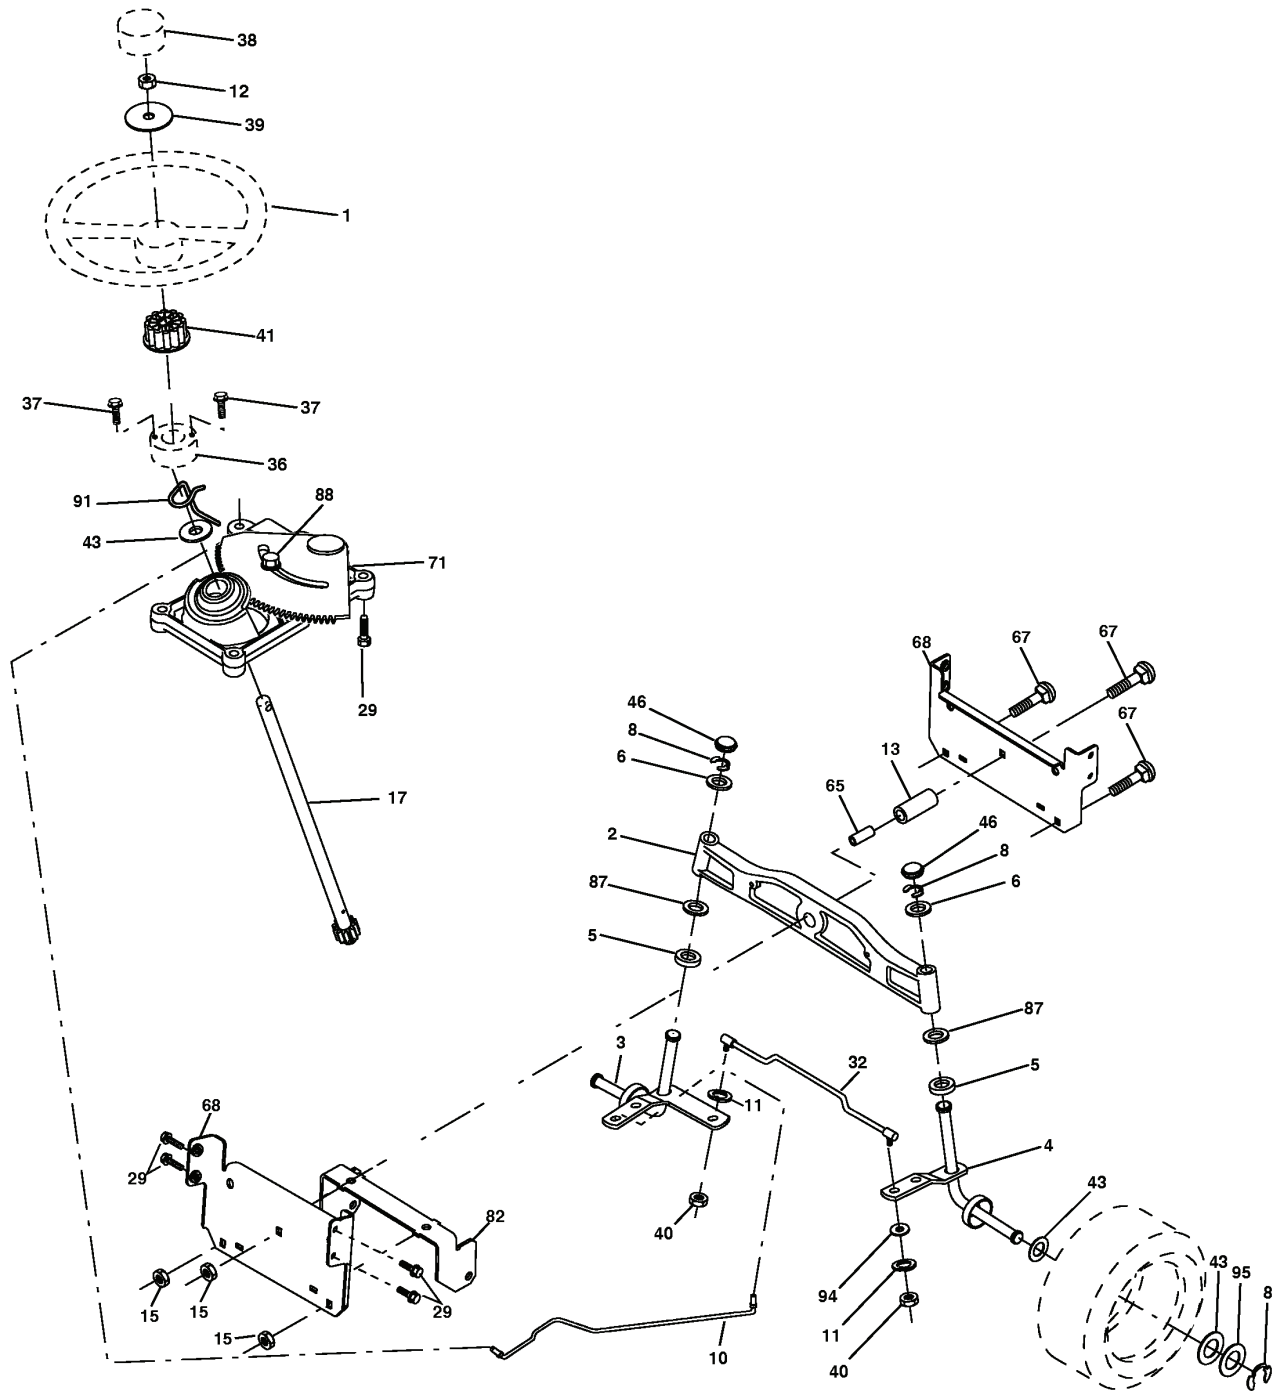

REPAIR PARTS

TRACTOR - MODEL NO. YTH2148 (LO21H48G), PRODUCT NO. 954 57 20-35
SEAT ASSEMBLY

REF.	PART NO.	DESCRIPTION	REMARK	QTY.	KIT
1	532188715	SIEGE CONDUCTEUR		1	
2	532140551	BRACKET		1	
3	871110616	SCREW		1	
4	819131610	WASHER		1	
5	532145006	CLIP		1	
6	873800600	NUT		1	
7	532124181	SPRING		1	
8	817000616	SCREW		1	
9	819131614	WASHER		1	
10	532182493	BRACKET		1	
11	532166369	WING NUT		1	
12	532121246	BRACKET		1	
13	532121248	BUSHING		1	
14	872050412	BOLT		1	
15	532121749	WASHER		1	
16	532123740	SPRING		1	
17	532123976	LOCKNUT		1	
21	532171852	BOLT		1	
22	873800500	LOCK NUT		1	
24	819171912	WASHER		1	
25	532127018	BOLT		1	

REPAIR PARTS

TRACTOR - MODEL NO. YTH2148 (LO21H48G), PRODUCT NO. 954 57 20-35
STEERING ASSEMBLY

steering_pl.it_54

REF.	PART NO.	DESCRIPTION	REMARK	QTY.	KIT
1	532166627	STEERING WHEEL		1	
2	532184706	SHAFT		1	
3	532169840	SPINDLE		1	
4	532169839	SPINDLE		1	
5	532124931	WASHER		1	
6	532121748	WASHER		1	
8	812000029	RETAINER RING		1	
10	532175121	ROD		1	
11	810040600	WASHER		1	
12	873940800	NUT		1	
13	532136518	PIPE		1	
15	532145212	NUT		1	
17	532177883	SHAFT		1	
29	817000612	SCREW		1	
32	532180580	TIE ROD		1	
34	810040500	WASHER		1	
36	532155105	BUSHING		1	
37	532152927	SCREW		1	
38	532166626	INSERT		1	
39	819183812	WASHER		1	
40	873540600	NUT		1	
41	532159945	ADAPTER		1	
43	532121749	WASHER		1	
46	532121232	HUB CAP		1	
65	532160367	SPACER		1	
67	872110618	BOLT		1	
68	532169827	SHAFT		1	
71	532175146	STEERING GEAR		1	
82	532169835	BRACKET		1	
87	532173966	WASHER		1	
88	532175118	BOLT		1	
91	532175553	SPRING		1	
94	819121414	WASHER		1	
95	532188967	WASHER		1	