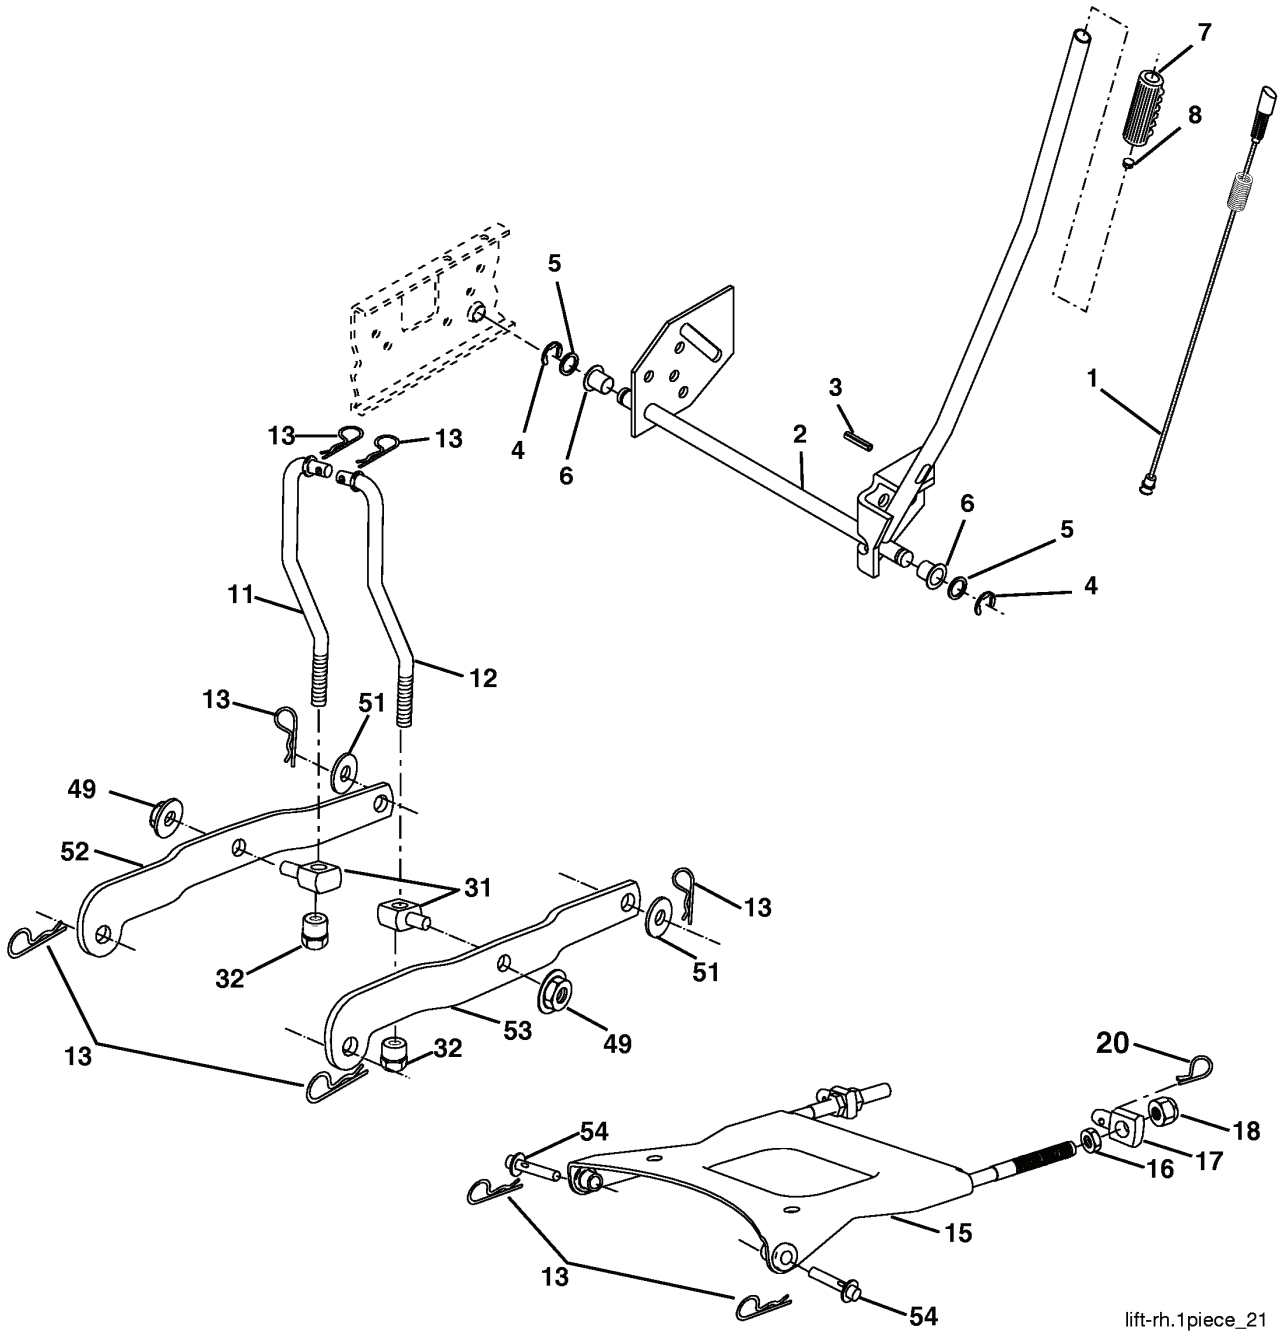

REF.	PART NO.	DESCRIPTION	REMARK	QTY.	KIT
212	532145212	NUT		1	
263	817000612	SCREW		1	

REPAIR PARTS

TRACTOR - MODEL NO. YTH2148 (LO21H48G), PRODUCT NO. 954 57 20-35
ELECTRICAL

REF.	PART NO.	DESCRIPTION	REMARK	QTY.	KIT
1	532144927	BATTERY		1	
2	874760412	BOLT		1	
8	532186491	BOX		1	
16	532176138	MICRO SWITCH		1	
21	532183759	HARNESS		1	
22	532004152	BULB		1	
24	532124780	CABLE		1	
25	532146148	CABLE		1	
26	532175158	FUSE		1	
27	873510400	NUT		1	
28	532145491	CABLE		1	
29	532121305	SWITCH		1	
33	532140401	KEY		1	
40	532188024	HARNESS		1	
41	871110408	BOLT		1	
42	532131563	COVER		1	
43	532178861	SOLENOID		1	
45	532122822	METER		1	
46	532169635	HOURLMETER		1	
50	532174651	SWITCH		1	
89	532169639	BRACKET		1	
90	532180449	COVER		1	
91	532190270	STRAP BATTERY MOUNT FRO		1	

REPAIR PARTS

TRACTOR - MODEL NO. YTH2148 (LO21H48G), PRODUCT NO. 954 57 20-35
MOWER LIFT

REF.	PART NO.	DESCRIPTION	REMARK	QTY.	KIT
1	532159460	WIRE		1	
2	532159471	LEVER		1	
3	532105767	PIN RETAINING SCREW		1	
4	812000002	RETAINER RING		1	
5	819211621	WASHER		1	
6	532120183	BEARING		1	
7	532125631	HANDLE		1	
8	532124526	KNOB		1	
11	532175370	LINK		1	
12	532175371	LINK		1	
13	532124670	RETAINER RING		1	
15	532175562	BRACKET		1	
16	873350800	NUT		1	
17	532175689	BRACKET		1	
18	873800800	NUT		1	
20	532163552	CLIP		1	
31	532176205	TRUNION		1	
32	532175994	NUT		1	
49	532145212	NUT		1	
51	819171416	WASHER		1	
52	532175378	LEVER		1	
53	532175802	LEVER		1	
54	532175560	PIN RETAINING SCREW		1	