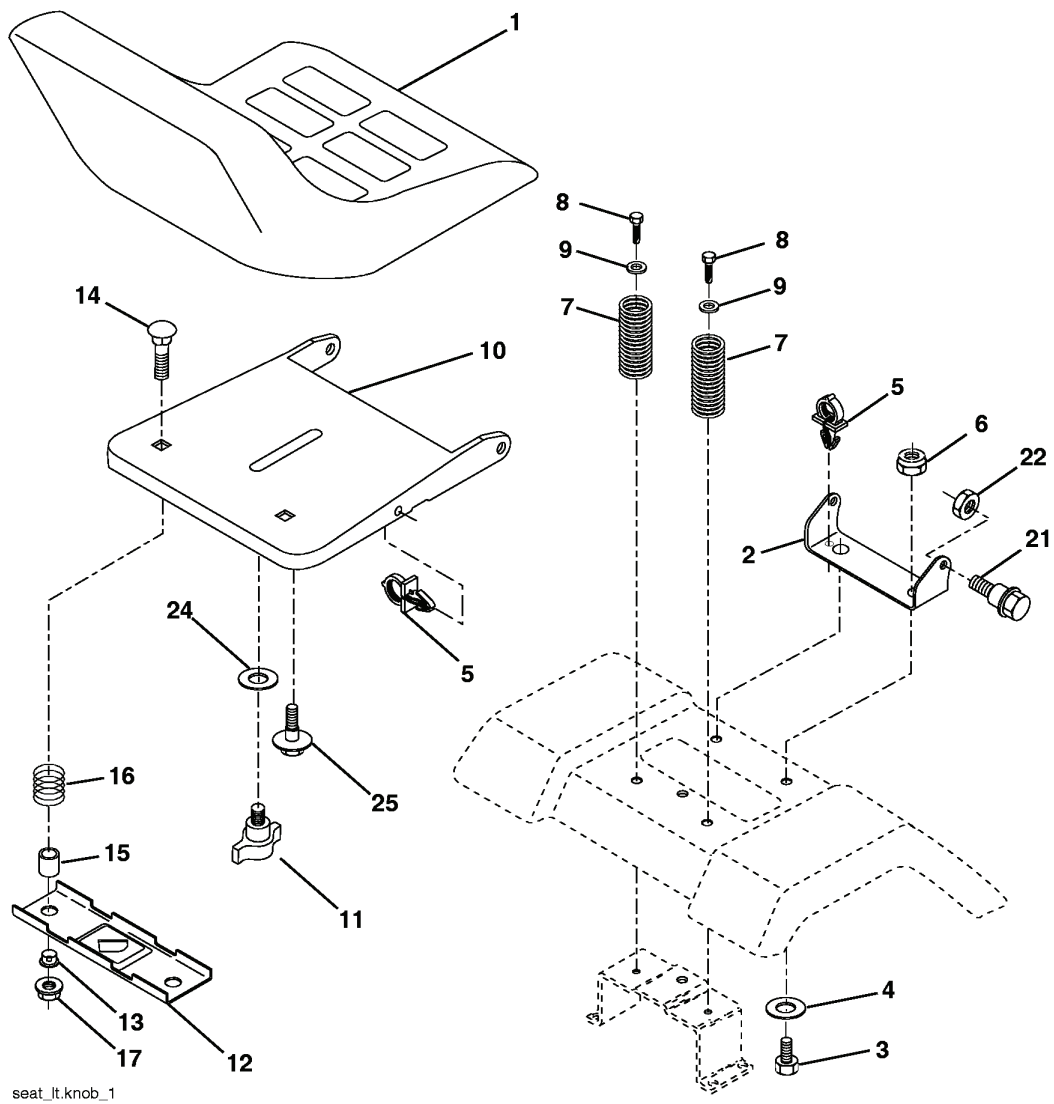

REPAIR PARTS

TRACTOR - MODEL NO. YTH2148 (LO21H48G), PRODUCT NO. 954 57 20-35
SEAT ASSEMBLY

REF.	PART NO.	DESCRIPTION	REMARK	QTY.	KIT
1	532188715	SIEGE CONDUCTEUR		1	
2	532140551	BRACKET		1	
3	871110616	SCREW		1	
4	819131610	WASHER		1	
5	532145006	CLIP		1	
6	873800600	NUT		1	
7	532124181	SPRING		1	
8	817000616	SCREW		1	
9	819131614	WASHER		1	
10	532182493	BRACKET		1	
11	532166369	WING NUT		1	
12	532121246	BRACKET		1	
13	532121248	BUSHING		1	
14	872050412	BOLT		1	
15	532121749	WASHER		1	
16	532123740	SPRING		1	
17	532123976	LOCKNUT		1	
21	532171852	BOLT		1	
22	873800500	LOCK NUT		1	
24	819171912	WASHER		1	
25	532127018	BOLT		1