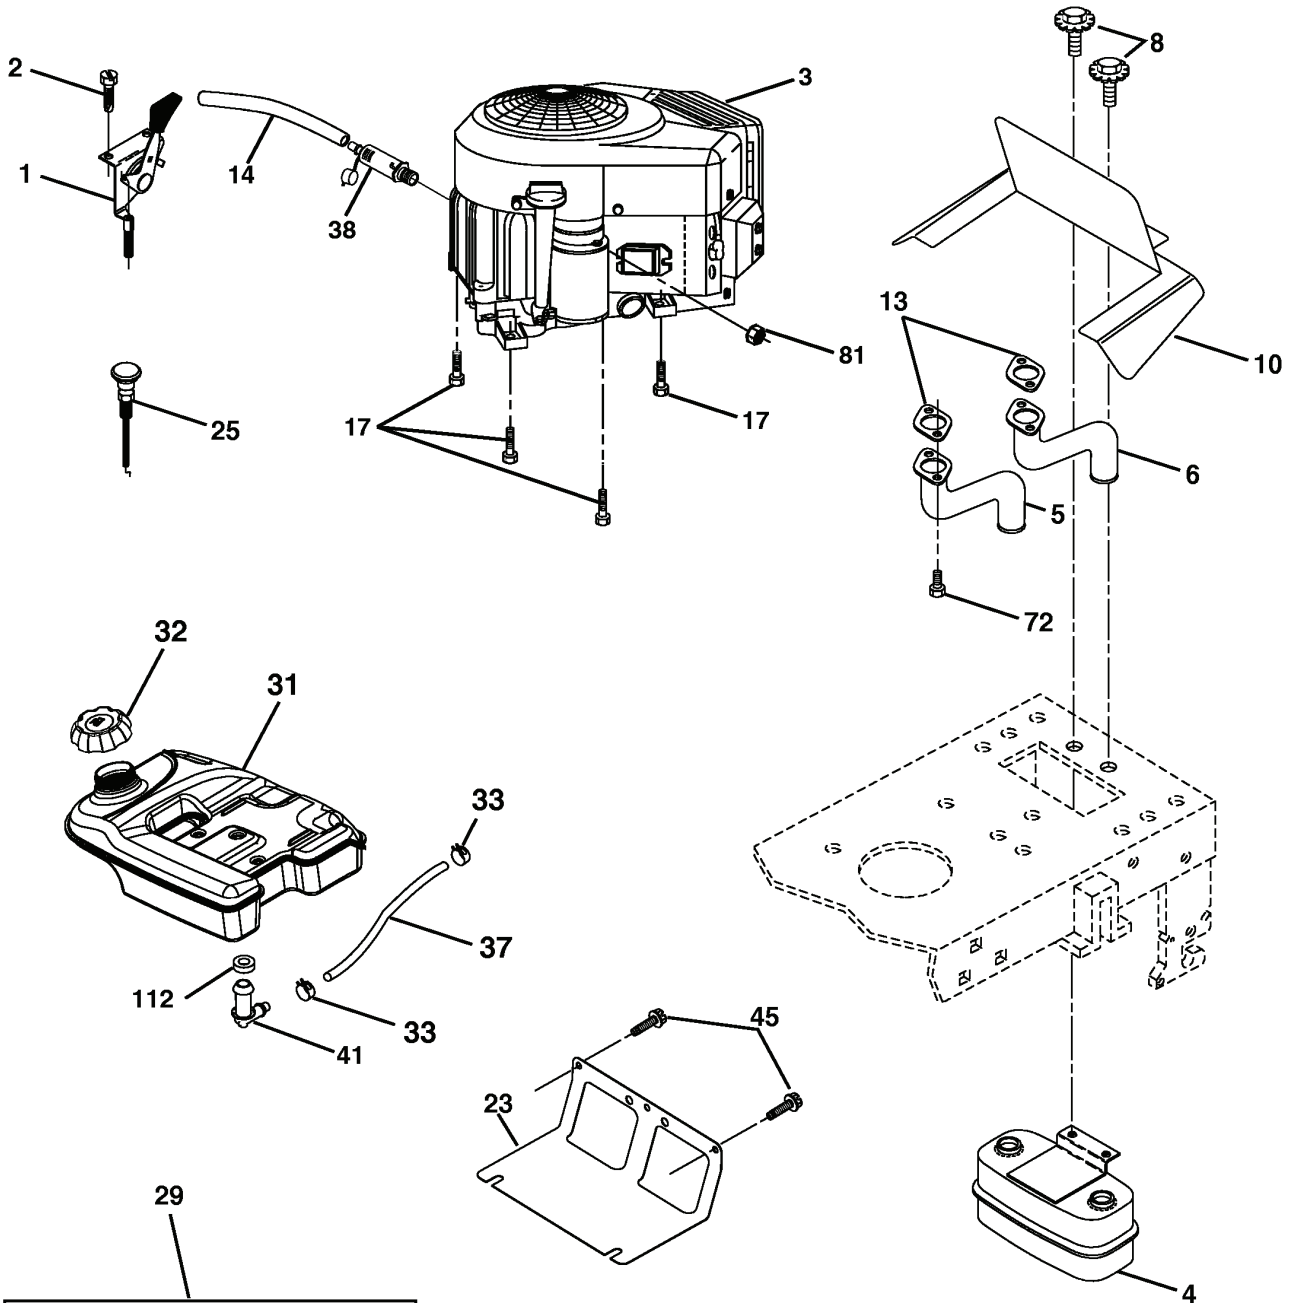

REPAIR PARTS

TRACTOR - MODEL NO. YTH2148 (LO21H48G), PRODUCT NO. 954 57 20-35
ENGINE

OPTIONAL EQUIPMENT
Spark Arrester

REF.	PART NO.	DESCRIPTION	REMARK	QTY.	KIT
1	532170803	CONTROL THROT FLAG		1	
2	817720408	SCREW		1	
4	532149723	MUFFLER		1	
5	532159955	TUBE		1	
6	532160589	TUBE		1	
8	532171877	BOLT		1	
10	532162797	SHIELD		1	
13	532165391	GASKET		1	
14	532148456	TUBE		1	
17	817060624	SCREW		1	
23	532169837	HEAT SHIELD		1	
25	532145996	CHOKE CONTROL		1	
26	873920600	NUT		1	
29	532137180	SPARK ARRESTER KIT		1	
31	532179022	TANK FUEL 3.50 REAR		1	
32	532181803	TANK CAP		1	
33	532123487	HOSE CLAMP		1	
37	532142158	FULE LINE		1	
38	532181654	PLUG		1	
41	532139277	NIPPLE		1	
45	817000612	SCREW		1	
72	532183906	SCREW		1	
81	873510400	NUT		1	
112	532124952	BUSHING		1