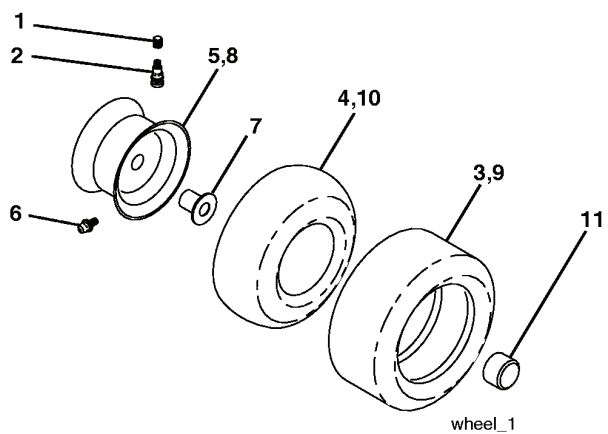

REPAIR PARTS

TRACTOR - MODEL NO. YTH2148 (LO21H48G), PRODUCT NO. 954 57 20-35
STEERING ASSEMBLY

steering_pl.it_54

REF.	PART NO.	DESCRIPTION	REMARK	QTY.	KIT
1	532166627	STEERING WHEEL		1	
2	532184706	SHAFT		1	
3	532169840	SPINDLE		1	
4	532169839	SPINDLE		1	
5	532124931	WASHER		1	
6	532121748	WASHER		1	
8	812000029	RETAINER RING		1	
10	532175121	ROD		1	
11	810040600	WASHER		1	
12	873940800	NUT		1	
13	532136518	PIPE		1	
15	532145212	NUT		1	
17	532177883	SHAFT		1	
29	817000612	SCREW		1	
32	532180580	TIE ROD		1	
34	810040500	WASHER		1	
36	532155105	BUSHING		1	
37	532152927	SCREW		1	
38	532166626	INSERT		1	
39	819183812	WASHER		1	
40	873540600	NUT		1	
41	532159945	ADAPTER		1	
43	532121749	WASHER		1	
46	532121232	HUB CAP		1	
65	532160367	SPACER		1	
67	872110618	BOLT		1	
68	532169827	SHAFT		1	
71	532175146	STEERING GEAR		1	
82	532169835	BRACKET		1	
87	532173966	WASHER		1	
88	532175118	BOLT		1	
91	532175553	SPRING		1	
94	819121414	WASHER		1	
95	532188967	WASHER		1	

REPAIR PARTS

TRACTOR - MODEL NO. YTH2148 (LO21H48G), PRODUCT NO. 954 57 20-35

WHEELS & TIRES

REF.	PART NO.	DESCRIPTION	REMARK	QTY.	KIT
1	532059192	CAP VALVE		1	
2	532065139	NIPPLE		1	
3	532106222	TIRE		1	
4	532059904	HOSE		1	
5	532138336	RIM		1	
6	532124957	FITTING		1	
7	532124959	BEARING		1	
8	532138337	RIM SPROCKET		1	
9	532122082	TIRE		1	
10	532124926	HOSE		1	
11	532175039	HUB CAP		1	
--	532144334	SEALING FOAM		1	