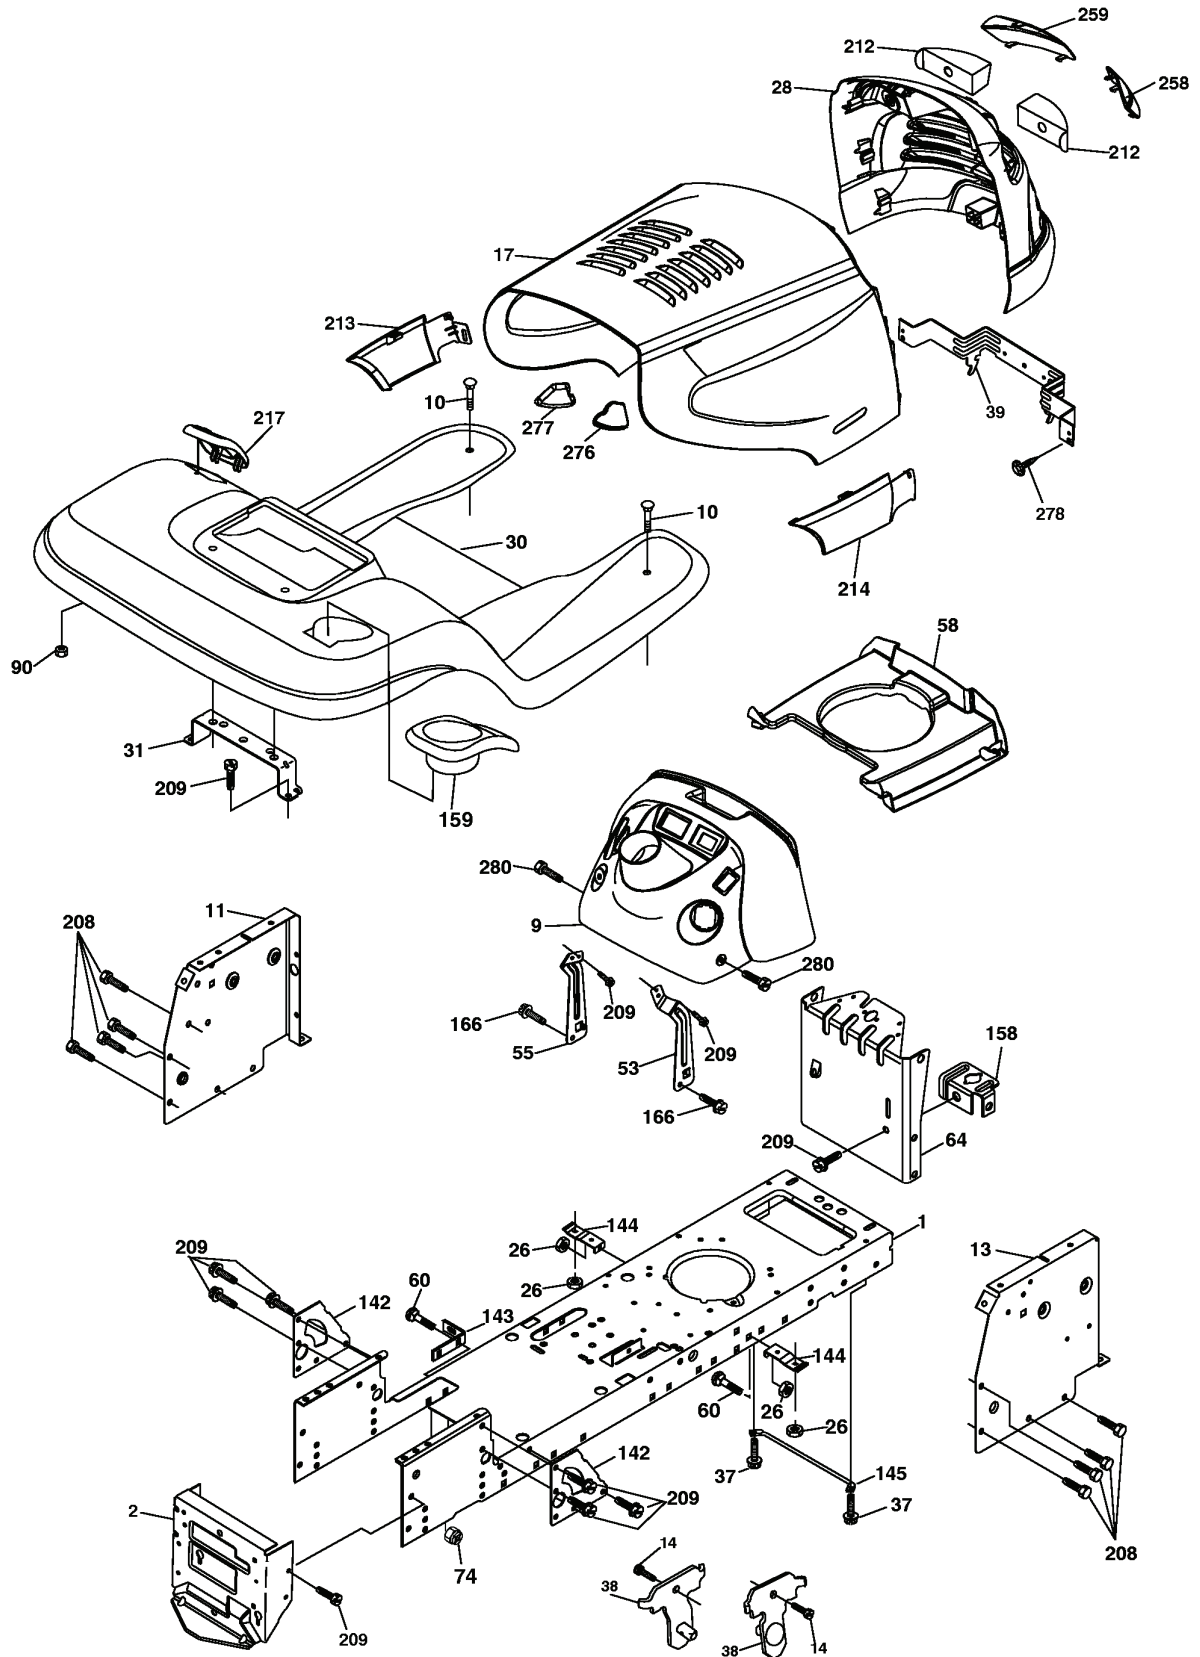

REPAIR PARTS

TRACTOR - MODEL NO. YTH2148 (LO21H48G), PRODUCT NO. 954 57 20-35

WHEELS & TIRES

REF.	PART NO.	DESCRIPTION	REMARK	QTY.	KIT
1	532059192	CAP VALVE		1	
2	532065139	NIPPLE		1	
3	532106222	TIRE		1	
4	532059904	HOSE		1	
5	532138336	RIM		1	
6	532124957	FITTING		1	
7	532124959	BEARING		1	
8	532138337	RIM SPROCKET		1	
9	532122082	TIRE		1	
10	532124926	HOSE		1	
11	532175039	HUB CAP		1	
--	532144334	SEALING FOAM		1	

REPAIR PARTS

TRACTOR - MODEL NO. YTH2148 (LO21H48G), PRODUCT NO. 954 57 20-35
CHASSIS AND ENCLOSURES

REF.	PART NO.	DESCRIPTION	REMARK	QTY.	KIT
1	532174619	FRAME		1	
2	532176554	PLATE		1	
10	872140608	BOLT		1	
11	532174996	DASHBOARD		1	
13	532181719	DASHBOARD		1	
14	817490608	SCREW		1	
26	873800600	NUT		1	
30	532191815	GUARD		1	
31	532139976	BRACKET		1	
37	817490508	SCREW		1	
38	532175710	BRACKET		1	
39	532174714	BRACKET PIVOT LASER LT		1	
60	872140606	BOLT		1	
64	532174997	DASH		1	
74	873680600	NUT		1	
90	532124346	NUT		1	
142	532175702	PLATE		1	
143	532186689	BRACKET		1	
144	532175582	BRACKET		1	
145	532156524	SHAFT		1	
166	532171875	SCREW		1	
158	532162037	BRACKET		1	
159	532185434	HOLDER		1	
208	817670608	SCREW		1	
209	817000612	SCREW		1	
217	532185436	BRACKET		1	
280	817060616	SCREW		1	