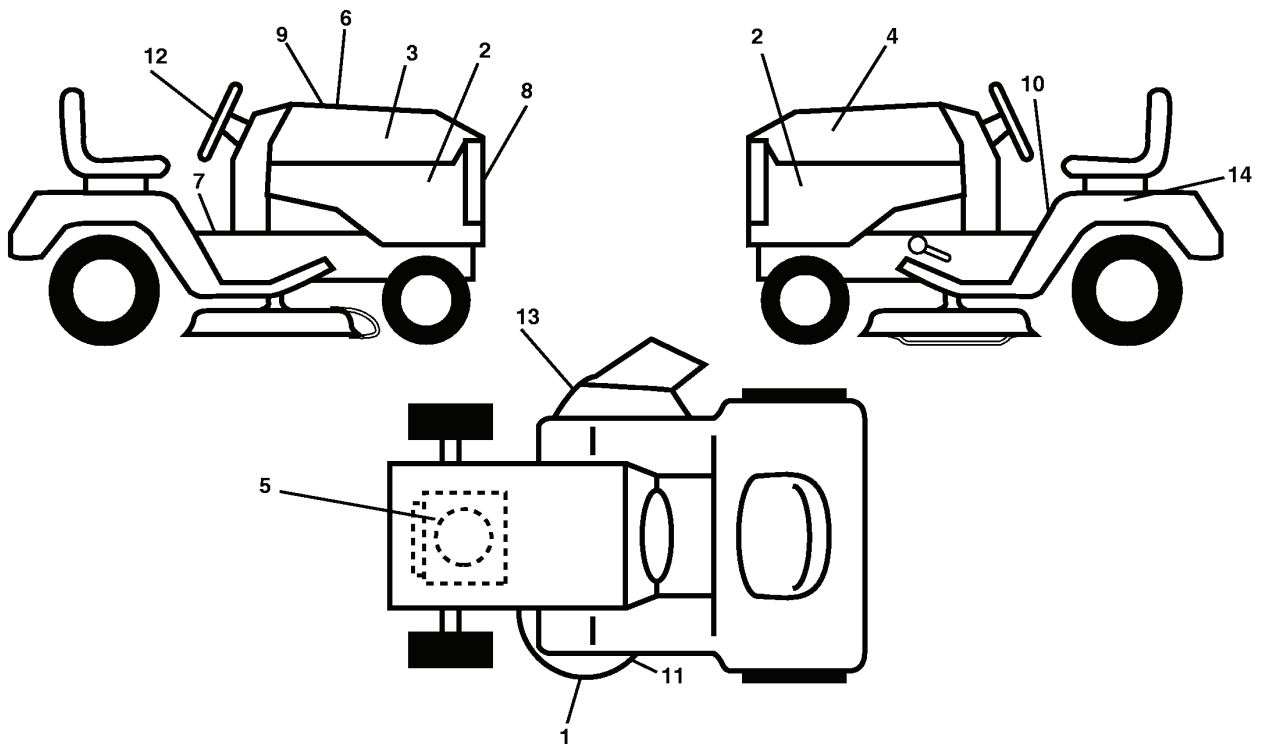

YTH2148, LO21H48G, 954572035, 2004-04

SPARE PARTS LIST

REPAIR PARTS

TRACTOR - MODEL NO. YTH2148 (LO21H48G), PRODUCT NO. 954 57 20-35
DECALS

REF.	PART NO.	DESCRIPTION	REMARK	QTY.	KIT
6	532180941	DECAL		1	
7	532157032	DECAL		1	
10	532157140	DECAL		1	
11	532175291	DECAL		1	
12	532188925	DECAL		1	
13	532170563	DECALC."DANGER"		1	
14	532145005	DECAL		1	
--	532166960	DECAL		1	
--	532188252	PAD, FOOTREST LH		1	
--	532188253	PAD, FOOTREST RH		1	
--	532138311	DECAL		1	

REPAIR PARTS

TRACTOR - MODEL NO. YTH2148 (LO21H48G), PRODUCT NO. 954 57 20-35
SEAT ASSEMBLY

REF.	PART NO.	DESCRIPTION	REMARK	QTY.	KIT
1	532188715	SIEGE CONDUCTEUR		1	
2	532140551	BRACKET		1	
3	871110616	SCREW		1	
4	819131610	WASHER		1	
5	532145006	CLIP		1	
6	873800600	NUT		1	
7	532124181	SPRING		1	
8	817000616	SCREW		1	
9	819131614	WASHER		1	
10	532182493	BRACKET		1	
11	532166369	WING NUT		1	
12	532121246	BRACKET		1	
13	532121248	BUSHING		1	
14	872050412	BOLT		1	
15	532121749	WASHER		1	
16	532123740	SPRING		1	
17	532123976	LOCKNUT		1	
21	532171852	BOLT		1	
22	873800500	LOCK NUT		1	
24	819171912	WASHER		1	
25	532127018	BOLT		1	