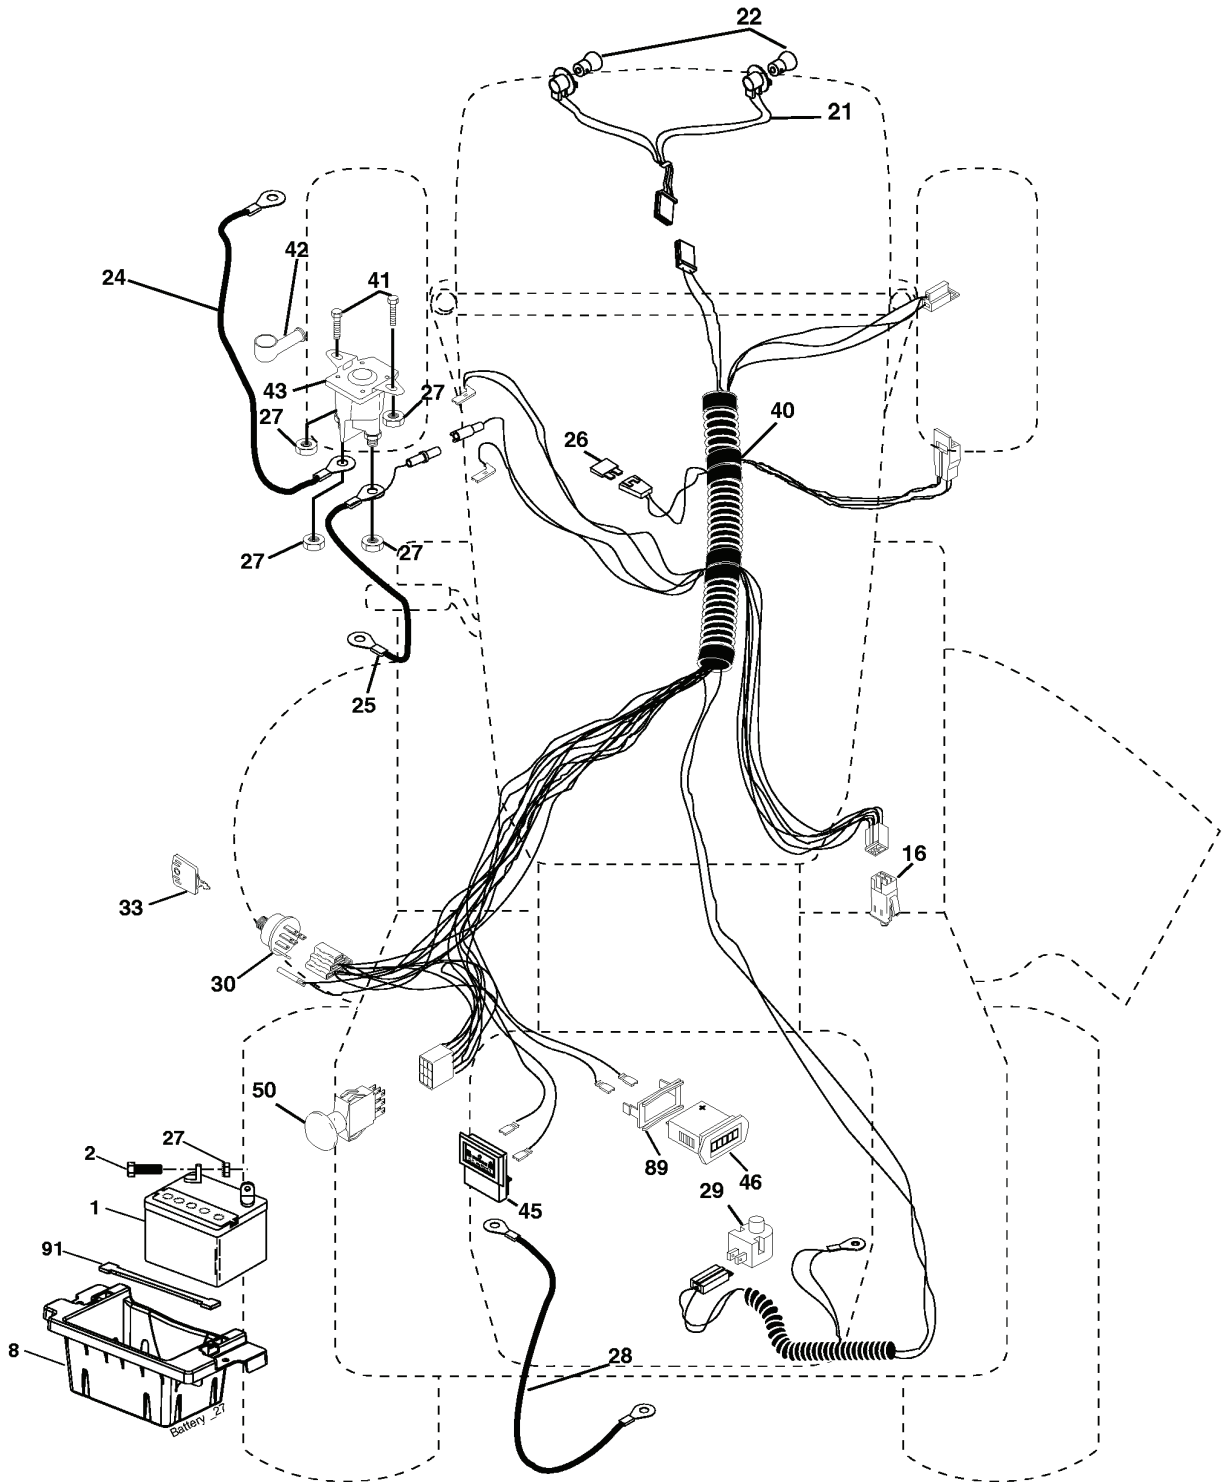

REPAIR PARTS

TRACTOR - MODEL NO. YTH2148 (LO21H48G), PRODUCT NO. 954 57 20-35
ELECTRICAL

REF.	PART NO.	DESCRIPTION	REMARK	QTY.	KIT
1	532144927	BATTERY		1	
2	874760412	BOLT		1	
8	532186491	BOX		1	
16	532176138	MICRO SWITCH		1	
21	532183759	HARNESS		1	
22	532004152	BULB		1	
24	532124780	CABLE		1	
25	532146148	CABLE		1	
26	532175158	FUSE		1	
27	873510400	NUT		1	
28	532145491	CABLE		1	
29	532121305	SWITCH		1	
33	532140401	KEY		1	
40	532188024	HARNESS		1	
41	871110408	BOLT		1	
42	532131563	COVER		1	
43	532178861	SOLENOID		1	
45	532122822	METER		1	
46	532169635	HOURLMETER		1	
50	532174651	SWITCH		1	
89	532169639	BRACKET		1	
90	532180449	COVER		1	
91	532190270	STRAP BATTERY MOUNT FRO		1