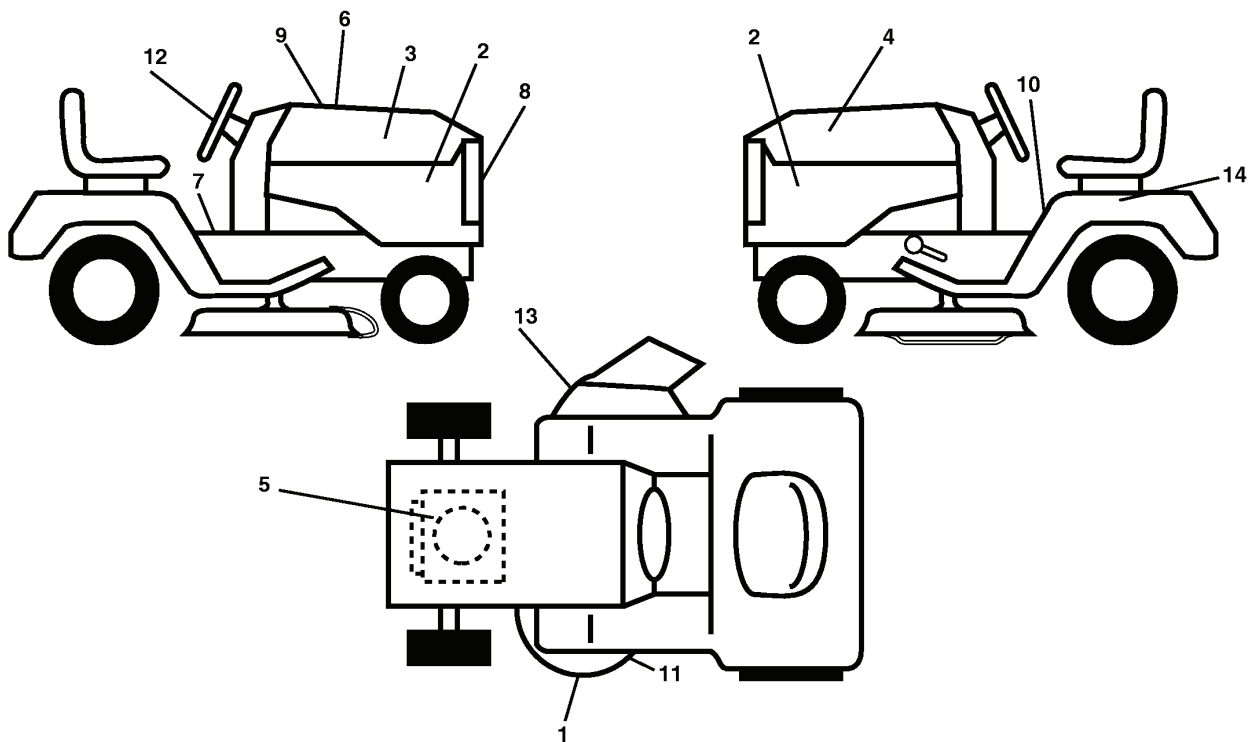

YTH2148, LO21H48H, 954572035, 2004-04

SPARE PARTS LIST

REPAIR PARTS

TRACTOR - MODEL NO. YTH2148 (LO21H48H), PRODUCT NO. 954 57 20-35
SEAT ASSEMBLY

seat_lt.knob_1

REF.	PART NO.	DESCRIPTION	REMARK	QTY.	KIT
1	532188715	SIEGE CONDUCTEUR		1	
2	532140551	BRACKET		1	
3	871110616	SCREW		1	
4	819131610	WASHER		1	
5	532145006	CLIP		1	
6	873800600	NUT		1	
7	532124181	SPRING		1	
8	817000616	SCREW		1	
9	819131614	WASHER		1	
10	532182493	BRACKET		1	
11	532166369	WING NUT		1	
12	532121246	BRACKET		1	
13	532121248	BUSHING		1	
14	872050412	BOLT		1	
15	532121749	WASHER		1	
16	532123740	SPRING		1	
17	532123976	LOCKNUT		1	
21	532171852	BOLT		1	
22	873800500	LOCK NUT		1	
24	819171912	WASHER		1	
25	532127018	BOLT		1	

REPAIR PARTS

TRACTOR - MODEL NO. YTH2148 (LO21H48H), PRODUCT NO. 954 57 20-35

WHEELS & TIRES

REF.	PART NO.	DESCRIPTION	REMARK	QTY.	KIT
1	532059192	CAP VALVE		1	
2	532065139	NIPPLE		1	
3	532106222	TIRE		1	
4	532059904	HOSE		1	
5	532138336	RIM		1	
6	532124957	FITTING		1	
7	532124959	BEARING		1	
8	532138337	RIM.SPROCKET		1	
9	532122082	TIRE		1	
10	532124926	HOSE		1	
11	532175039	HUB CAP		1	
--	532144334	SEALING FOAM		1	

REPAIR PARTS

TRACTOR - MODEL NO. YTH2148 (LO21H48H), PRODUCT NO. 954 57 20-35
DECALS

REF.	PART NO.	DESCRIPTION	REMARK	QTY.	KIT
6	532180941	DECAL		1	
7	532157032	DECAL		1	
10	532157140	DECAL		1	
11	532175291	DECAL		1	
12	532188925	DECAL		1	
13	532170563	DECALC."DANGER"		1	
14	532145005	DECAL		1	
--	532188252	PAD. FOOTREST LH		1	
--	532188253	PAD. FOOTREST RH		1	
--	532138311	DECAL		1	