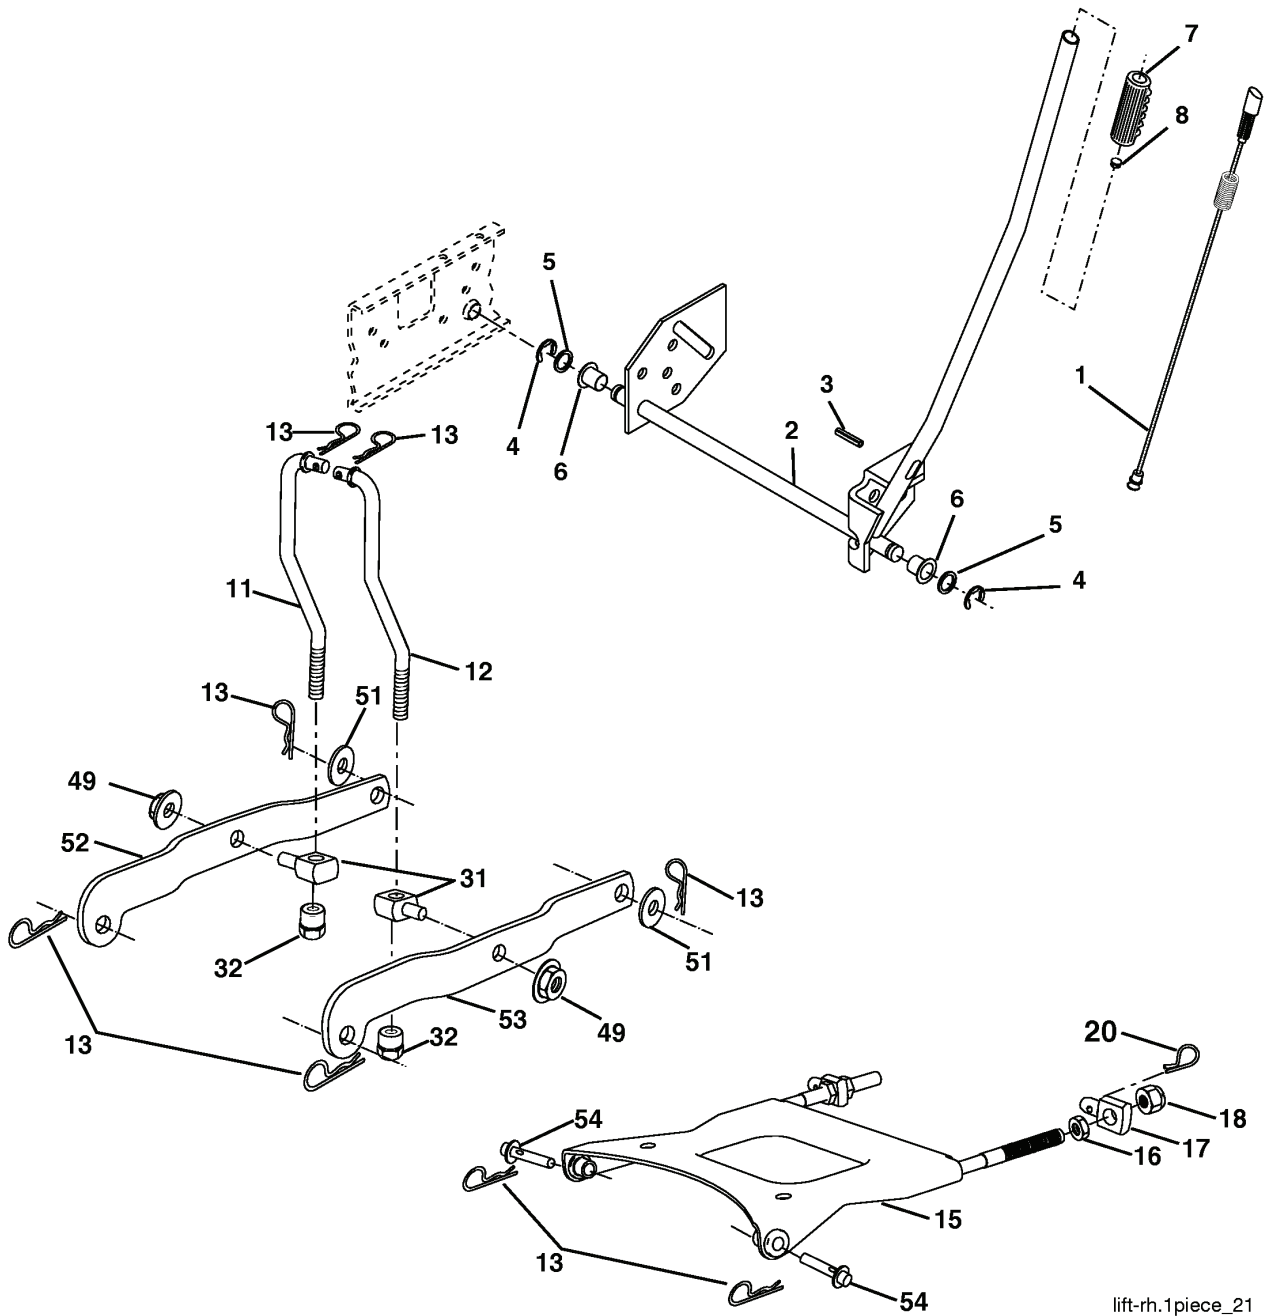

REPAIR PARTS

TRACTOR - MODEL NO. YTH2148 (LO21H48H), PRODUCT NO. 954 57 20-35
MOWER LIFT

REF.	PART NO.	DESCRIPTION	REMARK	QTY.	KIT
1	532159460	WIRE		1	
2	532159471	LEVER		1	
3	532105767	PIN RETAINING SCREW		1	
4	812000002	RETAINER RING		1	
5	819211621	WASHER		1	
6	532120183	BEARING		1	
7	532125631	HANDLE		1	
8	532124526	KNOB		1	
11	532175370	LINK		1	
12	532175371	LINK		1	
13	532124670	RETAINER RING		1	
15	532175562	BRACKET		1	
16	873350800	NUT		1	
17	532175689	BRACKET		1	
18	873800800	NUT		1	
20	532163552	CLIP		1	
31	532176205	TRUNION		1	
32	532175994	NUT		1	
49	532145212	NUT		1	
51	819171416	WASHER		1	
52	532175378	LEVER		1	
53	532175802	LEVER		1	
54	532175560	PIN RETAINING SCREW		1