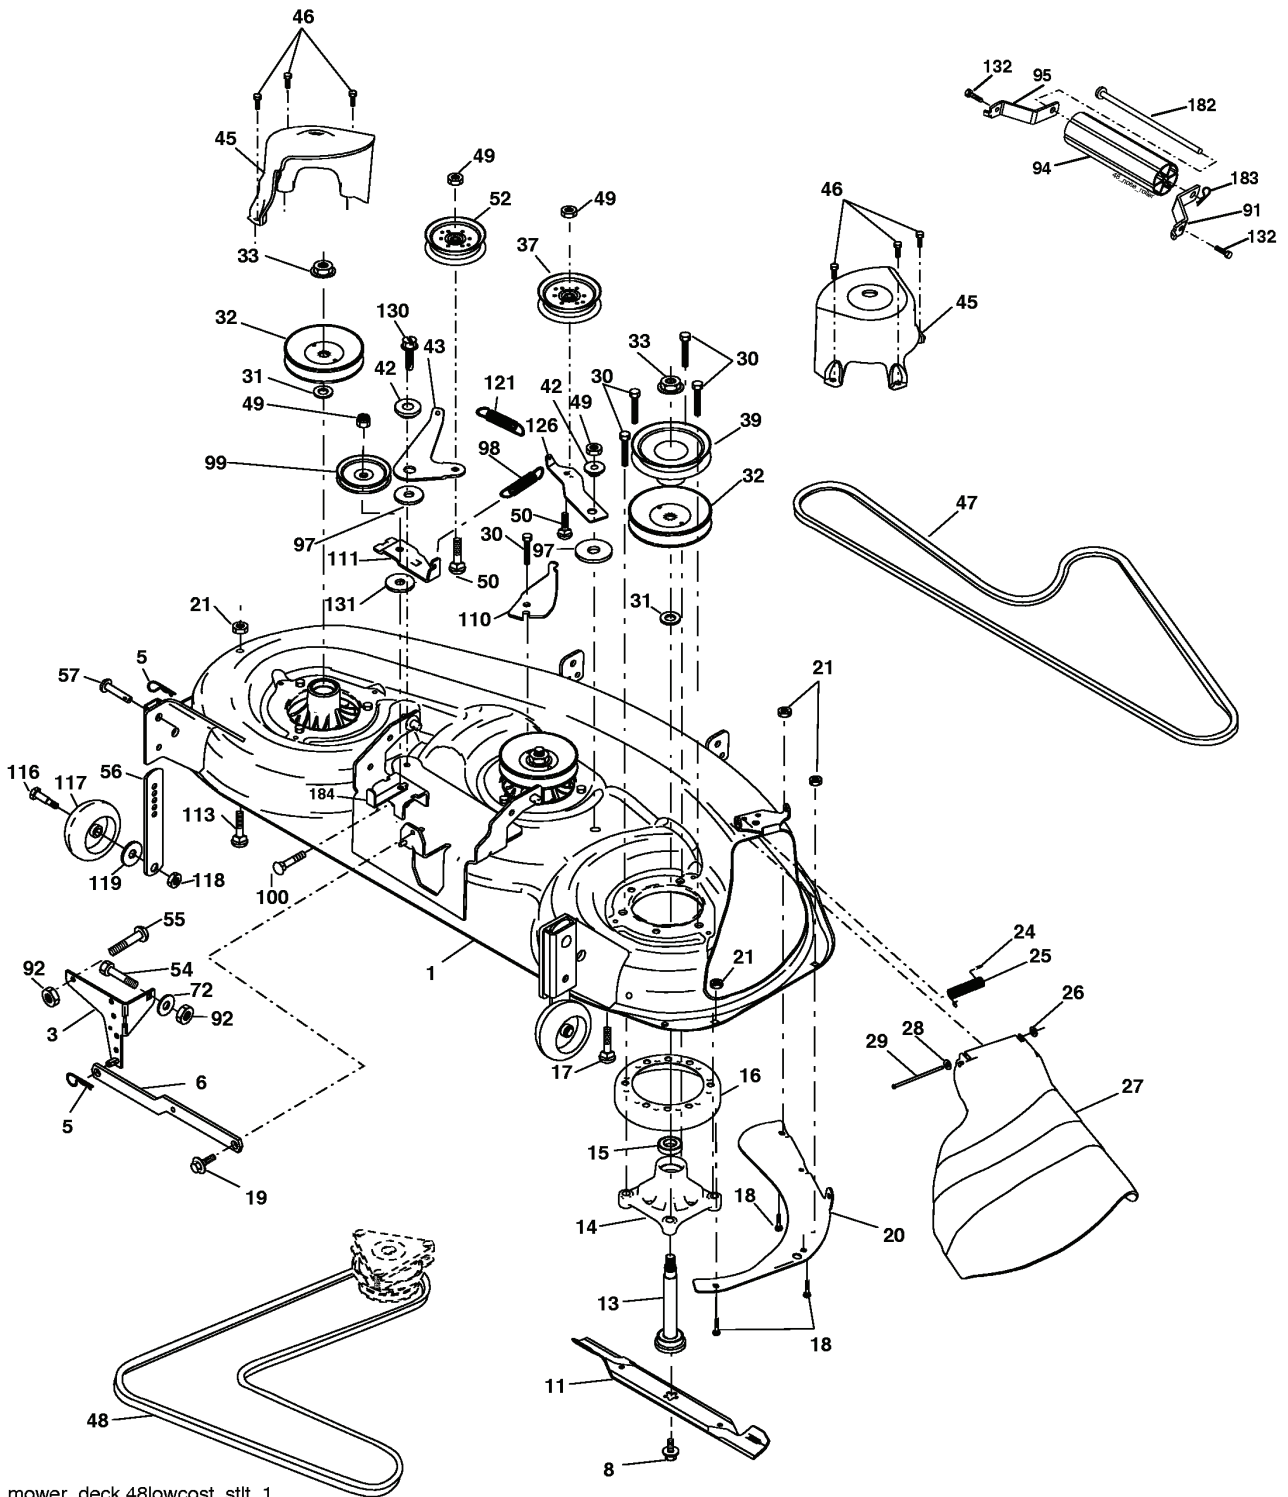

REPAIR PARTS

TRACTOR - MODEL NO. YTH2148 (LO21H48H), PRODUCT NO. 954 57 20-35
MOWER DECK

mower_deck.48lowcost_stlt_1

REF.	PART NO.	DESCRIPTION	REMARK	QTY.	KIT
3	532138017	BRACKE		1	
5	532124670	RETAINER RING		1	
6	532178024	LEVER		1	
8	532174365	BOLT		1	
11	532180054	BLADE		1	
13	532175147	SHAFT		1	
14	532174358	MANDREL		1	
15	532110485	BEARING		1	
16	532174493	STRIPPER, MANDREL BLACK		1	
17	872110610	BOLT		1	
18	872140505	BOLT		1	
19	532132827	SPEC. BOLT		1	
20	532174378	BAFFLE		1	
21	873680500	NUT		1	
24	532105304	HUB CAP		1	
25	532178102	SPRING		1	
26	532110452	NUT		1	
27	532181707	SHIELD		1	
28	819111016	WASHER		1	
29	532131491	SHAFT		1	
30	532173984	SCREW		1	
31	532187690	WASHER		1	
32	532173436	PULLEY		1	
33	532178342	NUT		1	
36	819131316	WASHER		1	
37	532177968	PULLEY		1	
39	532174375	PULLEY		1	
42	532122052	SPACER		1	
43	532174373	LEVER		1	
45	532180806	COVER		1	
46	532137729	SCREW		1	
47	532180808	V-BELT		1	
48	532174368	V-BELT		1	
50	872110612	BOLT		1	
52	532175820	PULLEY		1	
54	874780616	BOLT		1	
55	872140608	BOLT		1	
56	532155986	BAR		1	
57	532156941	PIN RETAINING SCREW		1	
72	819131312	WASHER		1	
91	532180535	BRACKET		1	
92	873800600	NUT		1	
94	532176066	ROLLER		1	
95	532180534	BRACKET		1	
97	532178515	WASHER		1	
98	532179479	SPRING		1	
99	532184058	PULLEY		1	
100	872110616	BOLT		1	
110	532175016	LEVER		1	
111	532174610	ARM		1	
113	872110506	BOLT		1	
116	532184219	BOLT		1	
117	532133957	WHEEL		1	
118	873930600	NUT		1	
119	819121414	WASHER		1	
121	532174371	SPRING		1	
126	532174372	LEVER		1	
130	817000616	SCREW		1	
131	819131606	WASHER		1	
132	817000612	SCREW		1	
182	532179127	ROD ROLLER NOSE		1	
183	532163552	CLIP		1	
184	532173979	BELT GUIDE		1	
--	532174357	PALIER DE LAME COMPLET		1