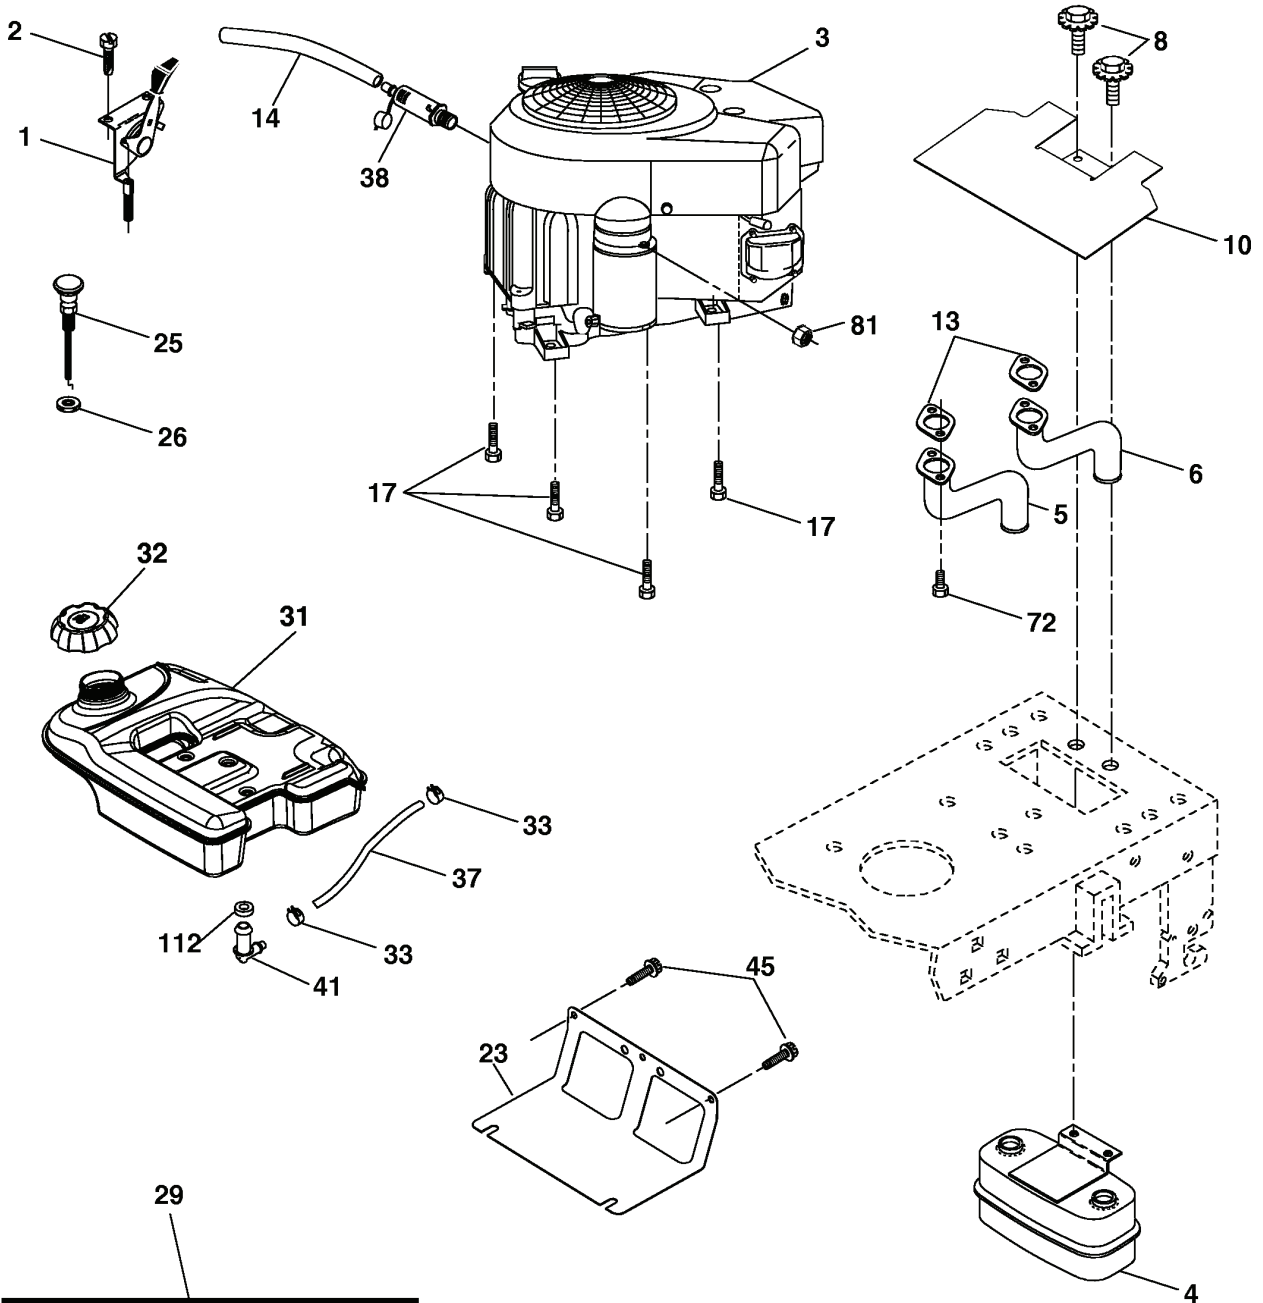

REPAIR PARTS

TRACTOR - MODEL NO. YTH2148 (LO21H48H), PRODUCT NO. 954 57 20-35
ENGINE

OPTIONAL EQUIPMENT
Spark Arrester

REF.	PART NO.	DESCRIPTION	REMARK	QTY.	KIT
1	532170771	THROTTLE TRIGGER		1	
2	817720408	SCREW		1	
4	532149723	MUFFLER		1	
8	532171877	BOLT		1	
10	532146629	HEAT SHIELD		1	
13	532165391	GASKET		1	
14	532148456	TUBE		1	
17	817060624	SCREW		1	
23	532169837	HEAT SHIELD		1	
26	873920600	NUT		1	
29	532137180	SPARK ARRESTER KIT		1	
31	532179022	TANK FUEL 3.50 REAR		1	
32	532181803	TANK CAP		1	
33	532123487	HOSE CLAMP		1	
37	532142158	FULE LINE		1	
38	532181654	PLUG		1	
41	532139277	NIPPLE		1	
45	817000612	SCREW		1	
72	532183906	SCREW		1	
81	873510400	NUT		1	
112	532124952	BUSHING		1