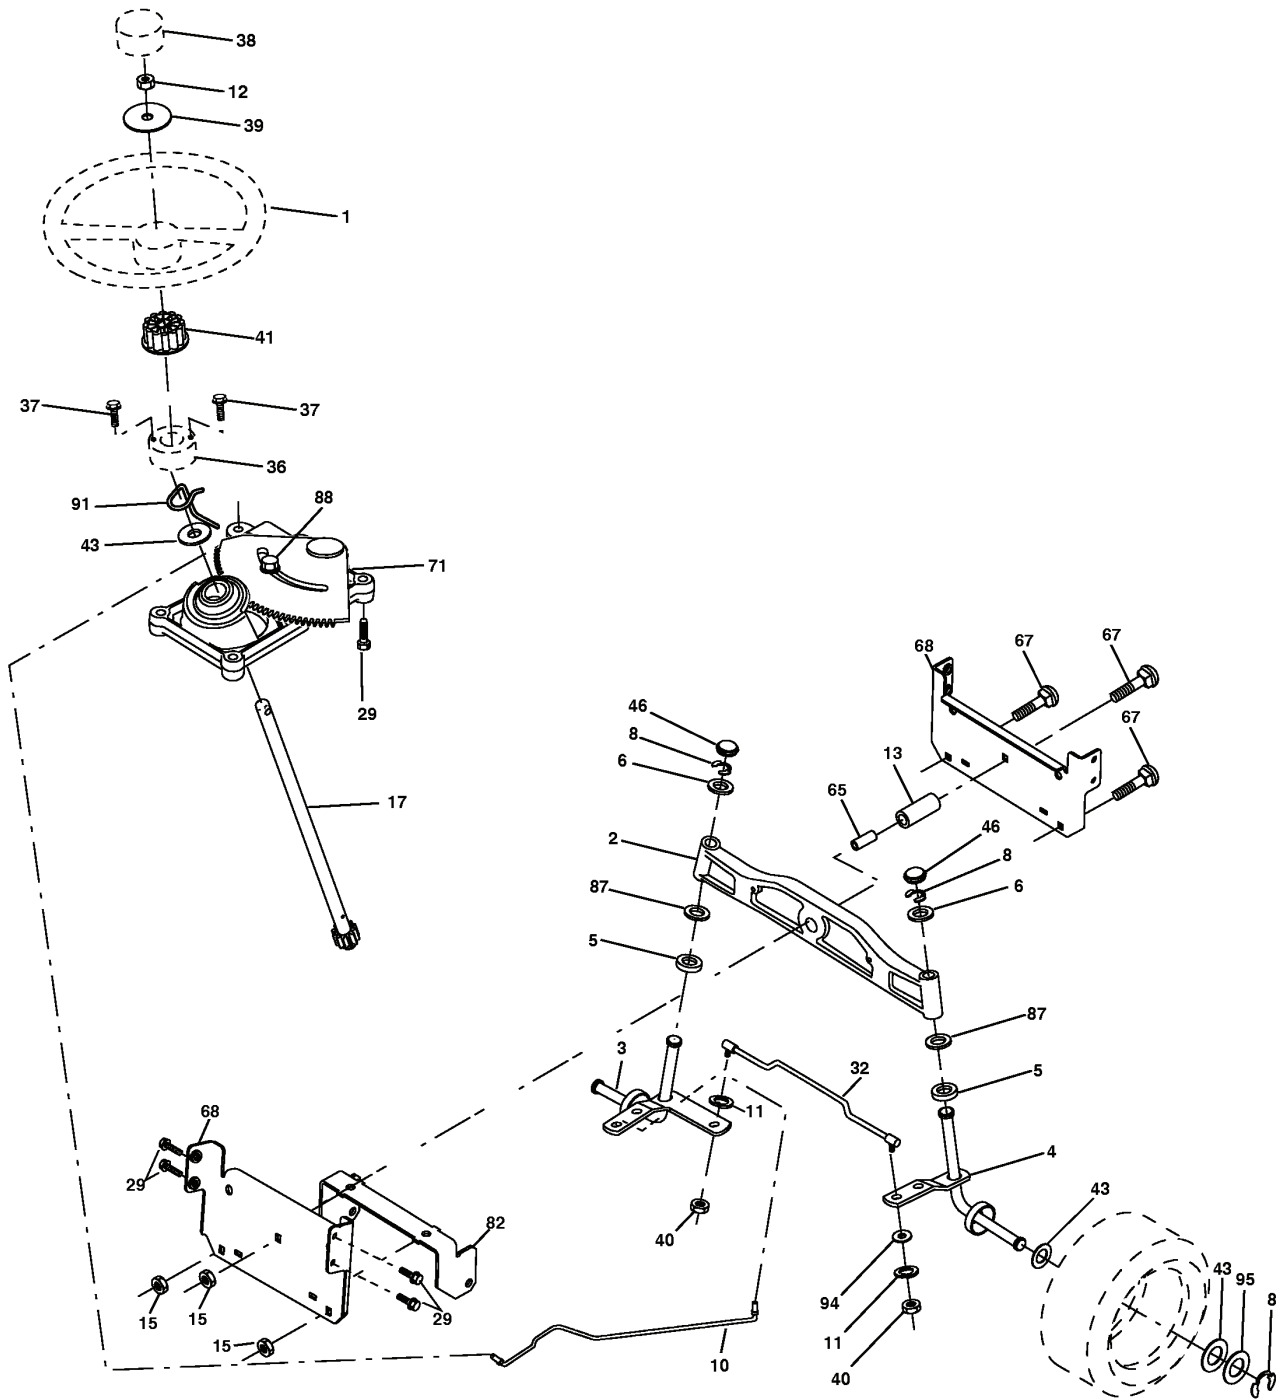

REPAIR PARTS

TRACTOR - MODEL NO. YTH2148 (LO21H48H), PRODUCT NO. 954 57 20-35
ELECTRICAL

REF.	PART NO.	DESCRIPTION	REMARK	QTY.	KIT
1	532144927	BATTERY		1	
2	874760412	BOLT		1	
8	532186491	BOX		1	
16	532176138	MICRO SWITCH		1	
21	532183759	HARNESS		1	
22	532004152	BULB		1	
24	532124780	CABLE		1	
25	532146148	CABLE		1	
26	532175158	FUSE		1	
27	873510400	NUT		1	
28	532145491	CABLE		1	
29	532121305	SWITCH		1	
33	532140401	KEY		1	
40	532188024	HARNESS		1	
41	871110408	BOLT		1	
42	532131563	COVER		1	
43	532178861	SOLENOID		1	
45	532122822	METER		1	
46	532169635	HOURLMETER		1	
50	532174651	SWITCH		1	
89	532169639	BRACKET		1	
90	532180449	COVER		1	
91	532190270	STRAP BATTERY MOUNT FRO		1	

REPAIR PARTS

TRACTOR - MODEL NO. YTH2148 (LO21H48H), PRODUCT NO. 954 57 20-35
STEERING ASSEMBLY

steering_pl.lt_54

REF.	PART NO.	DESCRIPTION	REMARK	QTY.	KIT
1	532166627	STEERING WHEEL		1	
2	532184706	SHAFT		1	
3	532169840	SPINDLE		1	
4	532169839	SPINDLE		1	
5	532124931	WASHER		1	
6	532121748	WASHER		1	
8	812000029	RETAINER RING		1	
10	532175121	ROD		1	
11	810040600	WASHER		1	
12	873940800	NUT		1	
13	532136518	PIPE		1	
15	532145212	NUT		1	
17	532177883	SHAFT		1	
29	817000612	SCREW		1	
32	532180580	TIE ROD		1	
34	810040500	WASHER		1	
36	532155105	BUSHING		1	
37	532152927	SCREW		1	
38	532166626	INSERT		1	
39	819183812	WASHER		1	
40	873540600	NUT		1	
41	532159945	ADAPTER		1	
43	532121749	WASHER		1	
46	532121232	HUB CAP		1	
65	532160367	SPACER		1	
67	872110618	BOLT		1	
68	532169827	SHAFT		1	
71	532175146	STEERING GEAR		1	
82	532169835	BRACKET		1	
87	532173966	WASHER		1	
88	532175118	BOLT		1	
91	532175553	SPRING		1	
94	819121414	WASHER		1	
95	532188967	WASHER		1	