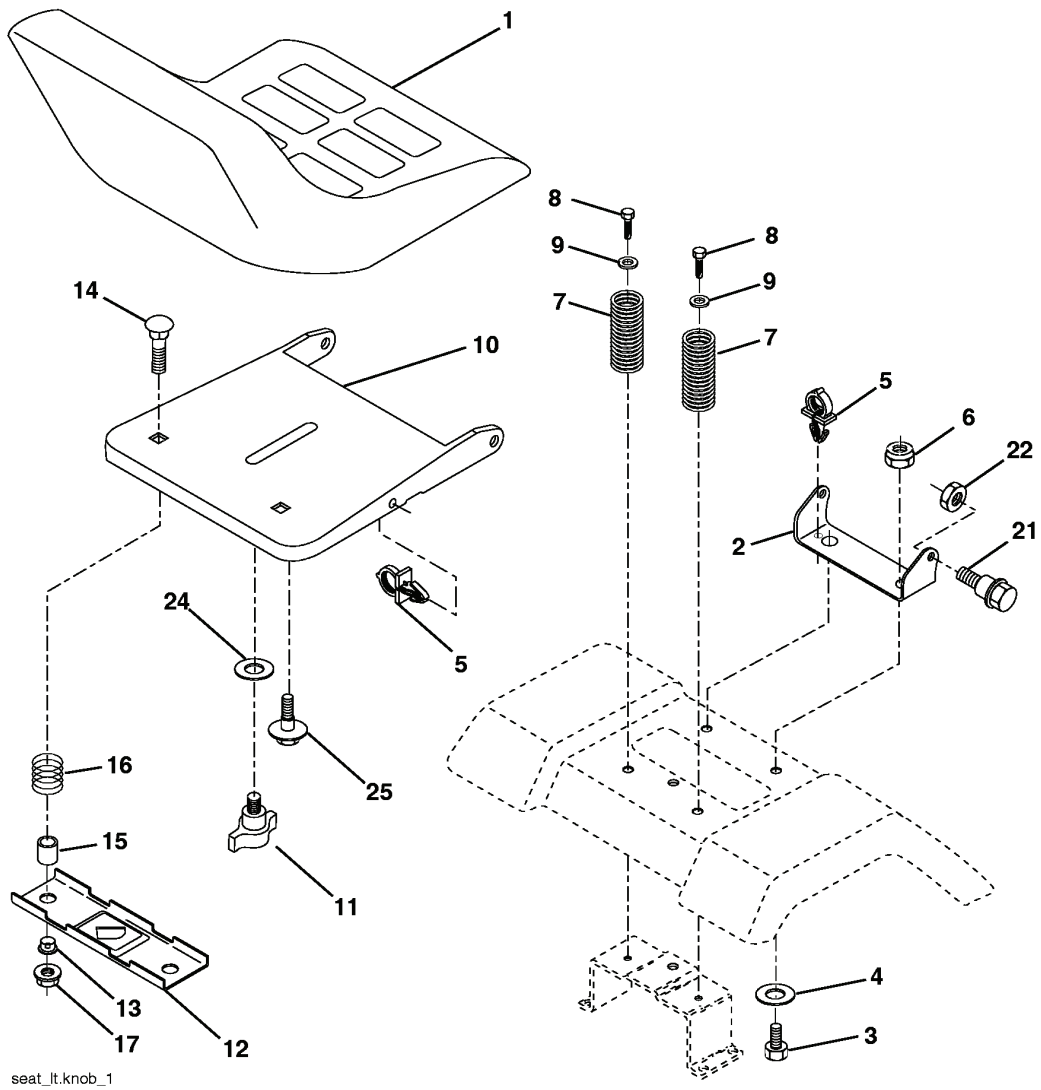

YTH2148, LO21H48H, 954572035, 2004-04

SPARE PARTS LIST

REPAIR PARTS

TRACTOR - MODEL NO. YTH2148 (LO21H48H), PRODUCT NO. 954 57 20-35
SEAT ASSEMBLY

seat_lt.knob_1

REF.	PART NO.	DESCRIPTION	REMARK	QTY.	KIT
1	532188715	SIEGE CONDUCTEUR		1	
2	532140551	BRACKET		1	
3	871110616	SCREW		1	
4	819131610	WASHER		1	
5	532145006	CLIP		1	
6	873800600	NUT		1	
7	532124181	SPRING		1	
8	817000616	SCREW		1	
9	819131614	WASHER		1	
10	532182493	BRACKET		1	
11	532166369	WING NUT		1	
12	532121246	BRACKET		1	
13	532121248	BUSHING		1	
14	872050412	BOLT		1	
15	532121749	WASHER		1	
16	532123740	SPRING		1	
17	532123976	LOCKNUT		1	
21	532171852	BOLT		1	
22	873800500	LOCK NUT		1	
24	819171912	WASHER		1	
25	532127018	BOLT		1	

REPAIR PARTS

TRACTOR - MODEL NO. YTH2148 (LO21H48H), PRODUCT NO. 954 57 20-35

WHEELS & TIRES

REF.	PART NO.	DESCRIPTION	REMARK	QTY.	KIT
1	532059192	CAP VALVE		1	
2	532065139	NIPPLE		1	
3	532106222	TIRE		1	
4	532059904	HOSE		1	
5	532138336	RIM		1	
6	532124957	FITTING		1	
7	532124959	BEARING		1	
8	532138337	RIM.SPROCKET		1	
9	532122082	TIRE		1	
10	532124926	HOSE		1	
11	532175039	HUB CAP		1	
--	532144334	SEALING FOAM		1	

REPAIR PARTS

TRACTOR - MODEL NO. YTH2148 (LO21H48H), PRODUCT NO. 954 57 20-35
DECALS

REF.	PART NO.	DESCRIPTION	REMARK	QTY.	KIT
6	532180941	DECAL		1	
7	532157032	DECAL		1	
10	532157140	DECAL		1	
11	532175291	DECAL		1	
12	532188925	DECAL		1	
13	532170563	DECALC."DANGER"		1	
14	532145005	DECAL		1	
--	532188252	PAD. FOOTREST LH		1	
--	532188253	PAD. FOOTREST RH		1	
--	532138311	DECAL		1	