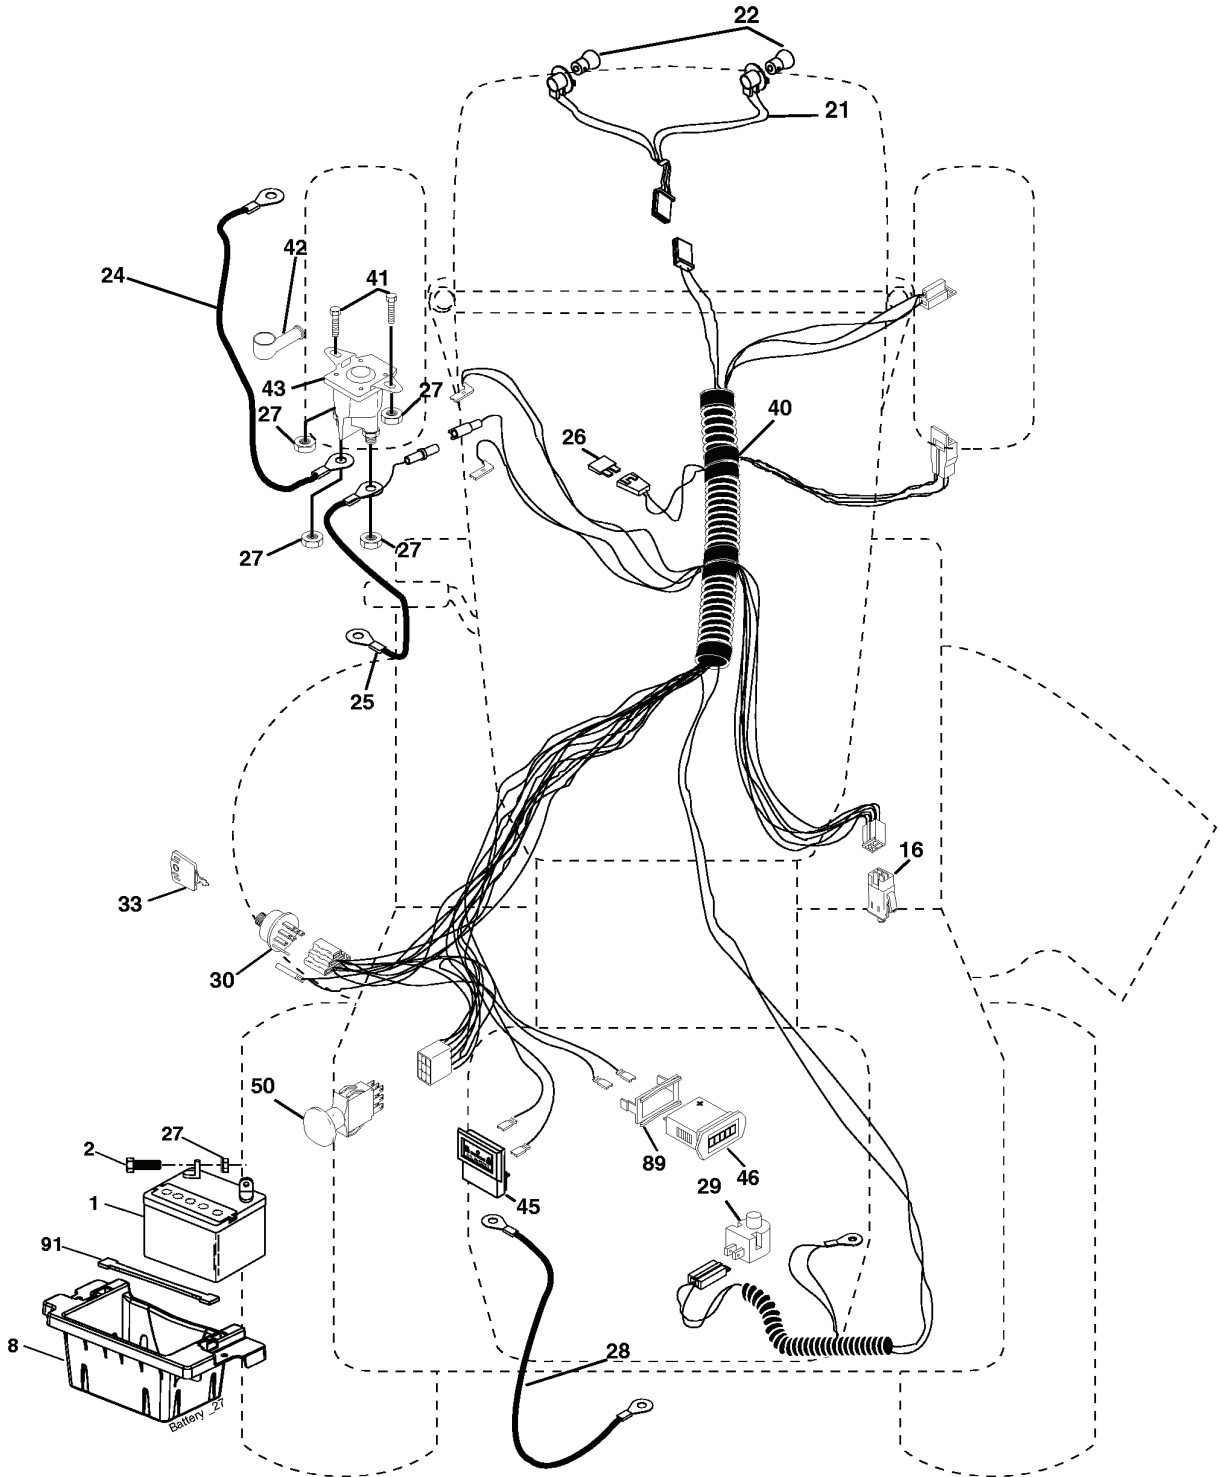

REPAIR PARTS

TRACTOR - MODEL NO. YTH2148 (LO21H48H), PRODUCT NO. 954 57 20-35
ELECTRICAL

REF.	PART NO.	DESCRIPTION	REMARK	QTY.	KIT
1	532144927	BATTERY		1	
2	874760412	BOLT		1	
8	532186491	BOX		1	
16	532176138	MICRO SWITCH		1	
21	532183759	HARNESS		1	
22	532004152	BULB		1	
24	532124780	CABLE		1	
25	532146148	CABLE		1	
26	532175158	FUSE		1	
27	873510400	NUT		1	
28	532145491	CABLE		1	
29	532121305	SWITCH		1	
33	532140401	KEY		1	
40	532188024	HARNESS		1	
41	871110408	BOLT		1	
42	532131563	COVER		1	
43	532178861	SOLENOID		1	
45	532122822	METER		1	
46	532169635	HOURLMETER		1	
50	532174651	SWITCH		1	
89	532169639	BRACKET		1	
90	532180449	COVER		1	
91	532190270	STRAP BATTERY MOUNT FRO		1	