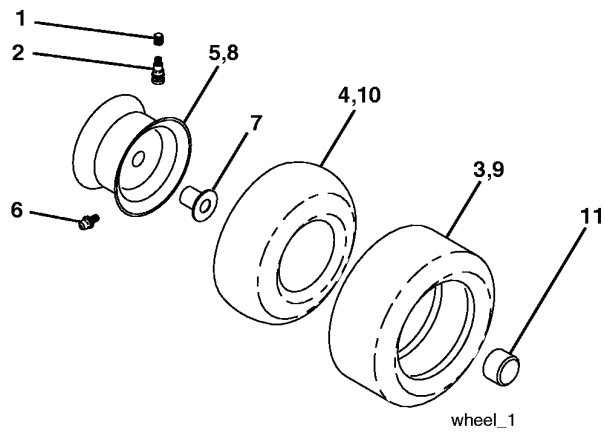

YTH2148, LO21H48H, 954572035, 2004-04

SPARE PARTS LIST

REPAIR PARTS

TRACTOR - MODEL NO. YTH2148 (LO21H48H), PRODUCT NO. 954 57 20-35
SEAT ASSEMBLY

seat_lt.knob_1

REF.	PART NO.	DESCRIPTION	REMARK	QTY.	KIT
1	532188715	SIEGE CONDUCTEUR		1	
2	532140551	BRACKET		1	
3	871110616	SCREW		1	
4	819131610	WASHER		1	
5	532145006	CLIP		1	
6	873800600	NUT		1	
7	532124181	SPRING		1	
8	817000616	SCREW		1	
9	819131614	WASHER		1	
10	532182493	BRACKET		1	
11	532166369	WING NUT		1	
12	532121246	BRACKET		1	
13	532121248	BUSHING		1	
14	872050412	BOLT		1	
15	532121749	WASHER		1	
16	532123740	SPRING		1	
17	532123976	LOCKNUT		1	
21	532171852	BOLT		1	
22	873800500	LOCK NUT		1	
24	819171912	WASHER		1	
25	532127018	BOLT		1	

REPAIR PARTS

TRACTOR - MODEL NO. YTH2148 (LO21H48H), PRODUCT NO. 954 57 20-35

WHEELS & TIRES

REF.	PART NO.	DESCRIPTION	REMARK	QTY.	KIT
1	532059192	CAP VALVE		1	
2	532065139	NIPPLE		1	
3	532106222	TIRE		1	
4	532059904	HOSE		1	
5	532138336	RIM		1	
6	532124957	FITTING		1	
7	532124959	BEARING		1	
8	532138337	RIM.SPROCKET		1	
9	532122082	TIRE		1	
10	532124926	HOSE		1	
11	532175039	HUB CAP		1	
--	532144334	SEALING FOAM		1	