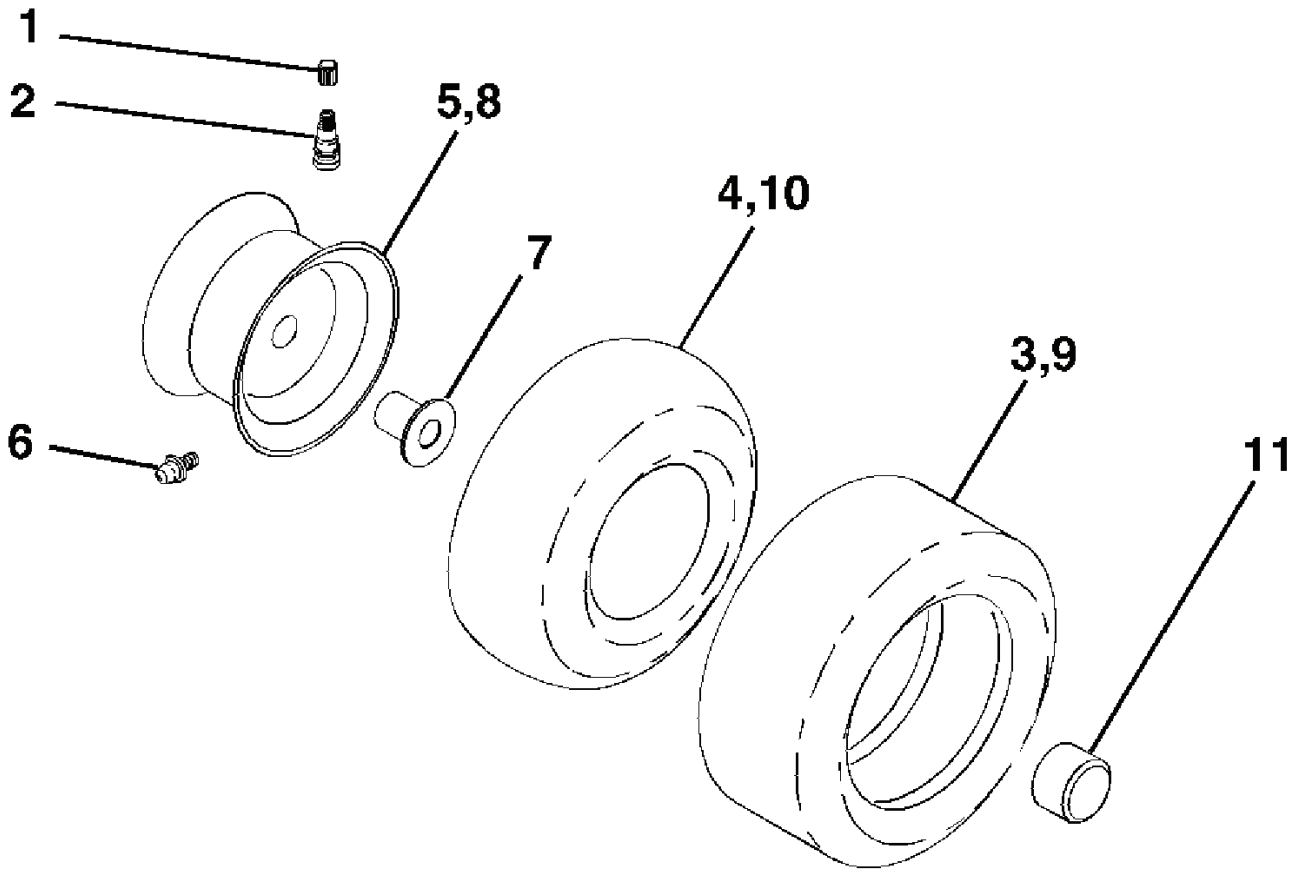

REF.	PART NO.	DESCRIPTION	REMARK	QTY.	KIT
1	532059192	CAP VALVE	532059192	1	
2	532065139	NIPPLE	532065139	1	
3	532106222	TIRE	"532106222, Service"	1	
4	532059904	HOSE	"532059904, (Service Item Only)"	1	
5	532138336	RIM	"532138336, Service"	1	
6	532124957	FITTING	"532124957, (Front Wheel Only)"	1	
7	532124959	BEARING	"532124959, (Front Wheel Only)"	1	
8	532138337	RIM SPROCKET	"532138337, Service"	1	
9	532122082	TIRE	"532122082, Service"	1	
10	532124926	HOSE	"532124926, (Service Item Only)"	1	
11	532175039	HUB CAP	532175039	1	
	532144334	SEALING FOAM	532144334	1