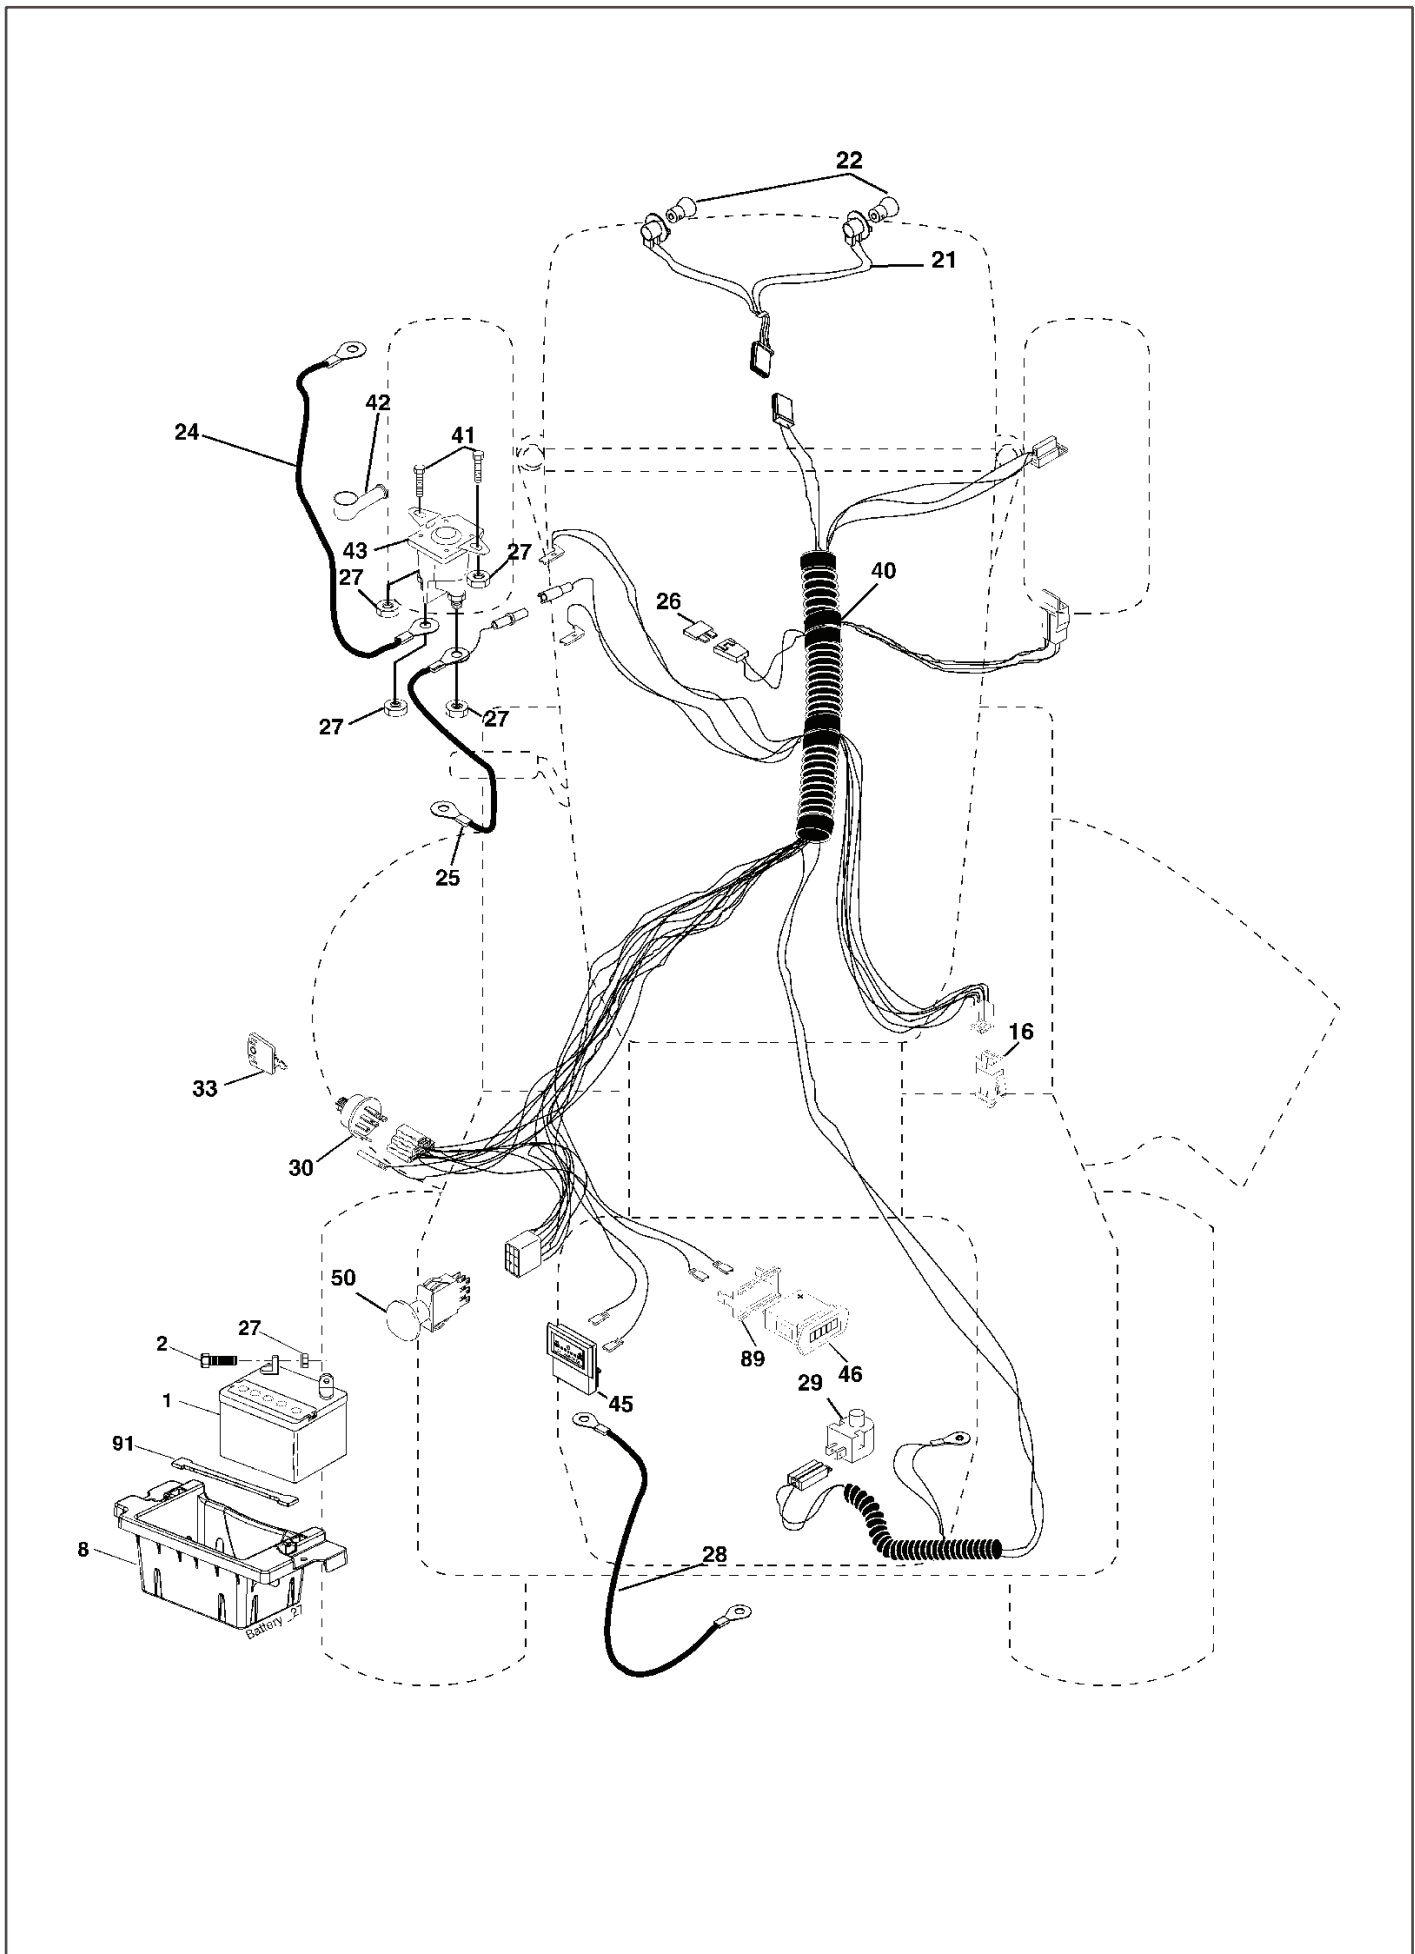

REF.	PART NO.	DESCRIPTION	REMARK	QTY.	KIT
1	532144927	BATTERY	532144927	1	
2	874760412	BOLT		1	
8	532186491	BOX	532186491	1	
16	532176138	MICRO SWITCH	532176138	1	
21	532183759	HARNESS	532183759	1	
22	532004152	BULB	532004152	1	
24	532124780	CABLE	532124780	1	
25	532146148	CABLE	532146148	1	
26	532175158	FUSE	532175158	1	
27	873510400	NUT	873510400	1	
28	532145491	CABLE	532145491	1	
29	532121305	SWITCH	532121305	1	
30	532189687	IGNITION SWITCH	532189687	1	
33	532140401	KEY	532140401	1	
40	532188024	HARNESS	532188024	1	
41	871110408	BOLT	871110408	1	
42	532131563	COVER	532131563	1	
43	532178861	SOLENOID	532178861	1	
45	532122822	METER	532122822	1	
46	532169635	HOURLMETER	532169635	1	
50	532174651	SWITCH	532174651	1	
89	532169639	BRACKET	532169639	1	
90	532180449	COVER	532180449	1	
91	532190270	STRAP BATTERY MOUNT FRO	532190270	1