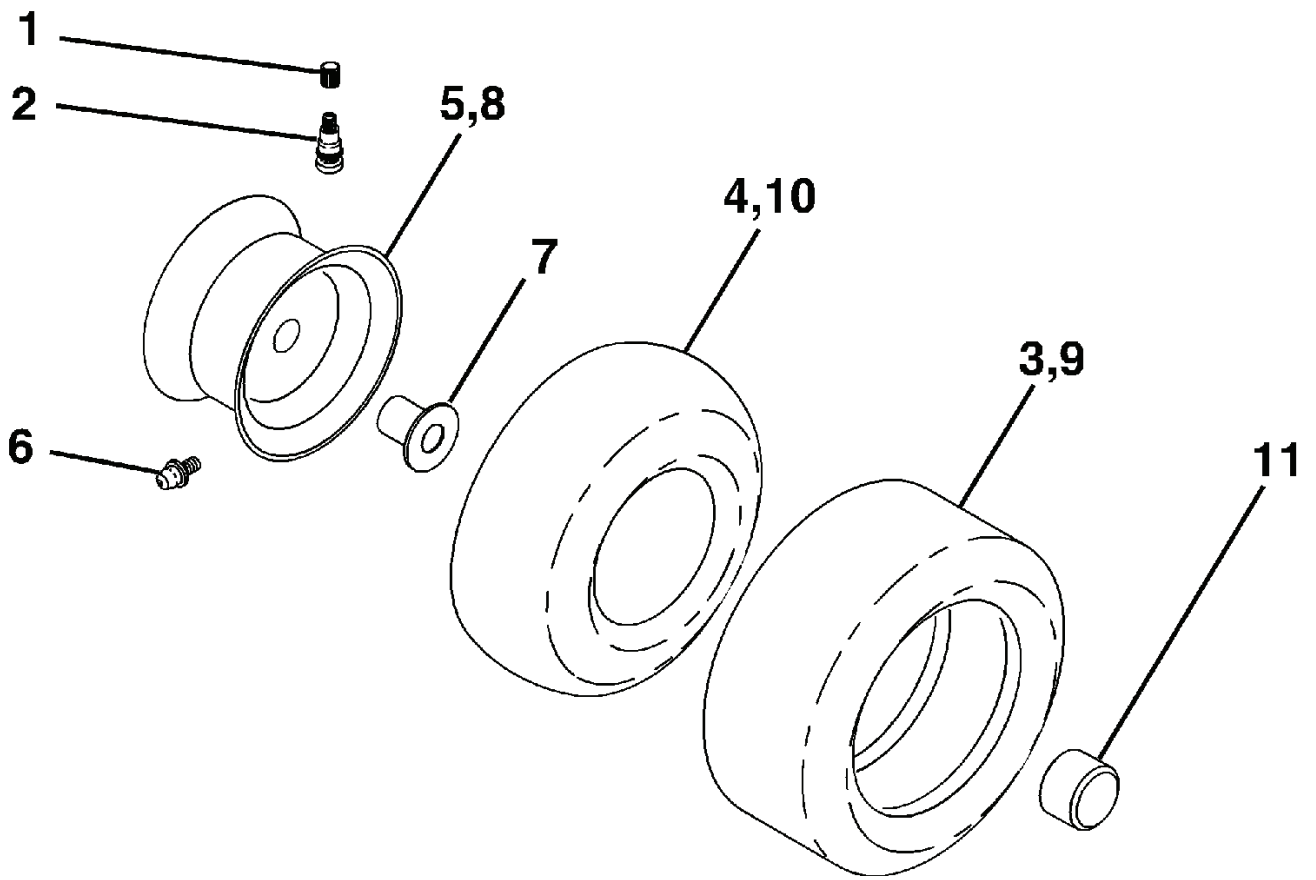

REF.	PART NO.	DESCRIPTION	REMARK	QTY.	KIT
1	532059192	CAP VALVE	532059192	1	
2	532065139	NIPPLE	532065139	1	
3	532106222	TIRE	"532106222, Service"	1	
4	532059904	HOSE	"532059904, (Service Item Only)"	1	
5	532138336	RIM	"532138336, Service"	1	
6	532124957	FITTING	"532124957, (Front Wheel Only)"	1	
7	532124959	BEARING	"532124959, (Front Wheel Only)"	1	
8	532138337	RIM SPROCKET	"532138337, Service"	1	
9	532122082	TIRE	"532122082, Service"	1	
10	532124926	HOSE	"532124926, (Service Item Only)"	1	
11	532175039	HUB CAP	532175039	1	
	532144334	SEALING FOAM	532144334	1