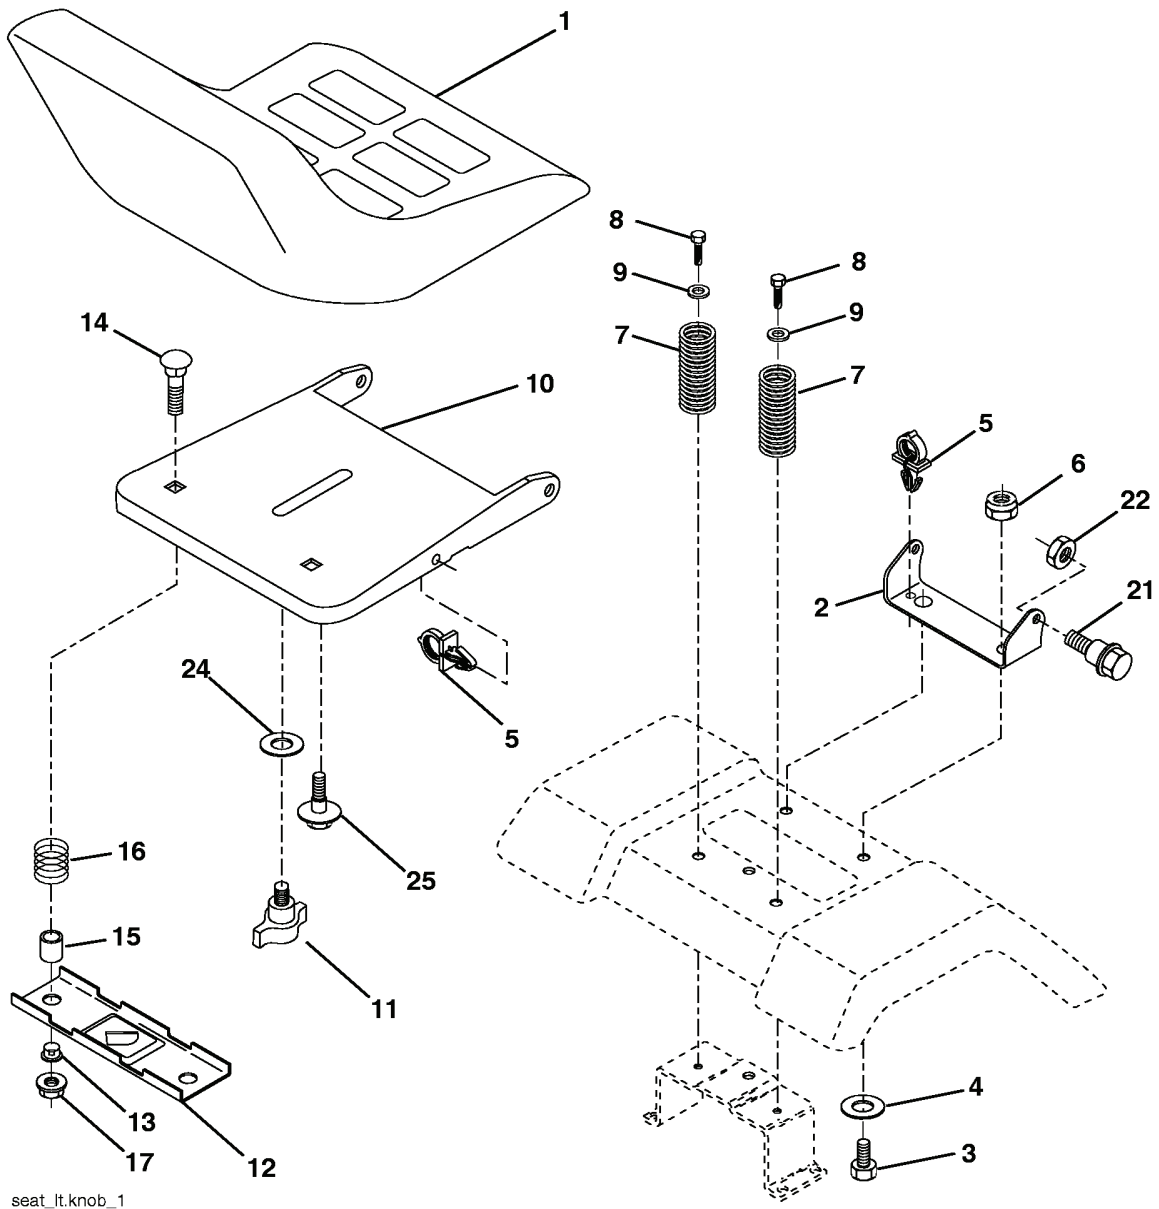

# REPAIR PARTS

TRACTOR - MODEL NO. YTH2248 (YTH2248A), PRODUCT NO. 954 57 19-77  
MOWER LIFT

lift-rh.1pc.stlt\_2

REF.	PART NO.	DESCRIPTION	REMARK	QTY.	KIT
1	532159460	WIRE		1	
2	532159471	LEVER		1	
3	532105767	PIN RETAINING SCREW		1	
4	812000002	RETAINER RING		1	
5	819211621	WASHER		1	
6	532120183	BEARING		1	
7	532125631	HANDLE		1	
8	532124526	KNOB		1	
11	532175370	LINK		1	
12	532175371	LINK		1	
13	532124670	RETAINER RING		1	
15	532175562	BRACKET		1	
16	873350800	NUT		1	
17	532175689	BRACKET		1	
18	873800800	NUT		1	
20	532163552	CLIP		1	
23	532110807	NUT		1	
24	819131016	WASHER		1	
25	532124874	SPRING		1	
26	532169484	PIN		1	
27	532126971	LEVER		1	
28	873350600	NUT		1	
29	532138057	KNOB		1	
30	532150233	TRUNNION		1	
31	532176205	TRUNION		1	
32	532175994	NUT		1	
36	532155097	INDICATOR		1	
37	532123935	PLUG		1	
38	817060516	SCREW		1	
40	819112410	WASHER		1	
41	532155098	LEVER		1	
49	532145212	NUT		1	
50	532110452	NUT		1	
51	819171416	WASHER		1	
52	532175378	LEVER		1	
53	532175802	LEVER		1	
54	532175560	PIN RETAINING SCREW		1	

# REPAIR PARTS

TRACTOR - MODEL NO. YTH2248 (YTH2248A), PRODUCT NO. 954 57 19-77  
SEAT ASSEMBLY

---

REF.	PART NO.	DESCRIPTION	REMARK	QTY.	KIT
1	532188715	SIEGE CONDUCTEUR		1	
2	532140551	BRACKET		1	
3	871110616	SCREW		1	
4	819131610	WASHER		1	
5	532145006	CLIP		1	
6	873800600	NUT		1	
7	532124181	SPRING		1	
8	817000616	SCREW		1	
9	819131614	WASHER		1	
10	532182493	BRACKET		1	
11	532166369	WING NUT		1	
12	532121246	BRACKET		1	
13	532121248	BUSHING		1	
14	872050412	BOLT		1	
15	532121249	SPACER		1	
16	532123740	SPRING		1	
17	532123976	LOCKNUT		1	
21	532171852	BOLT		1	
22	873800500	LOCK NUT		1	
24	819171912	WASHER		1	
25	532127018	BOLT		1	