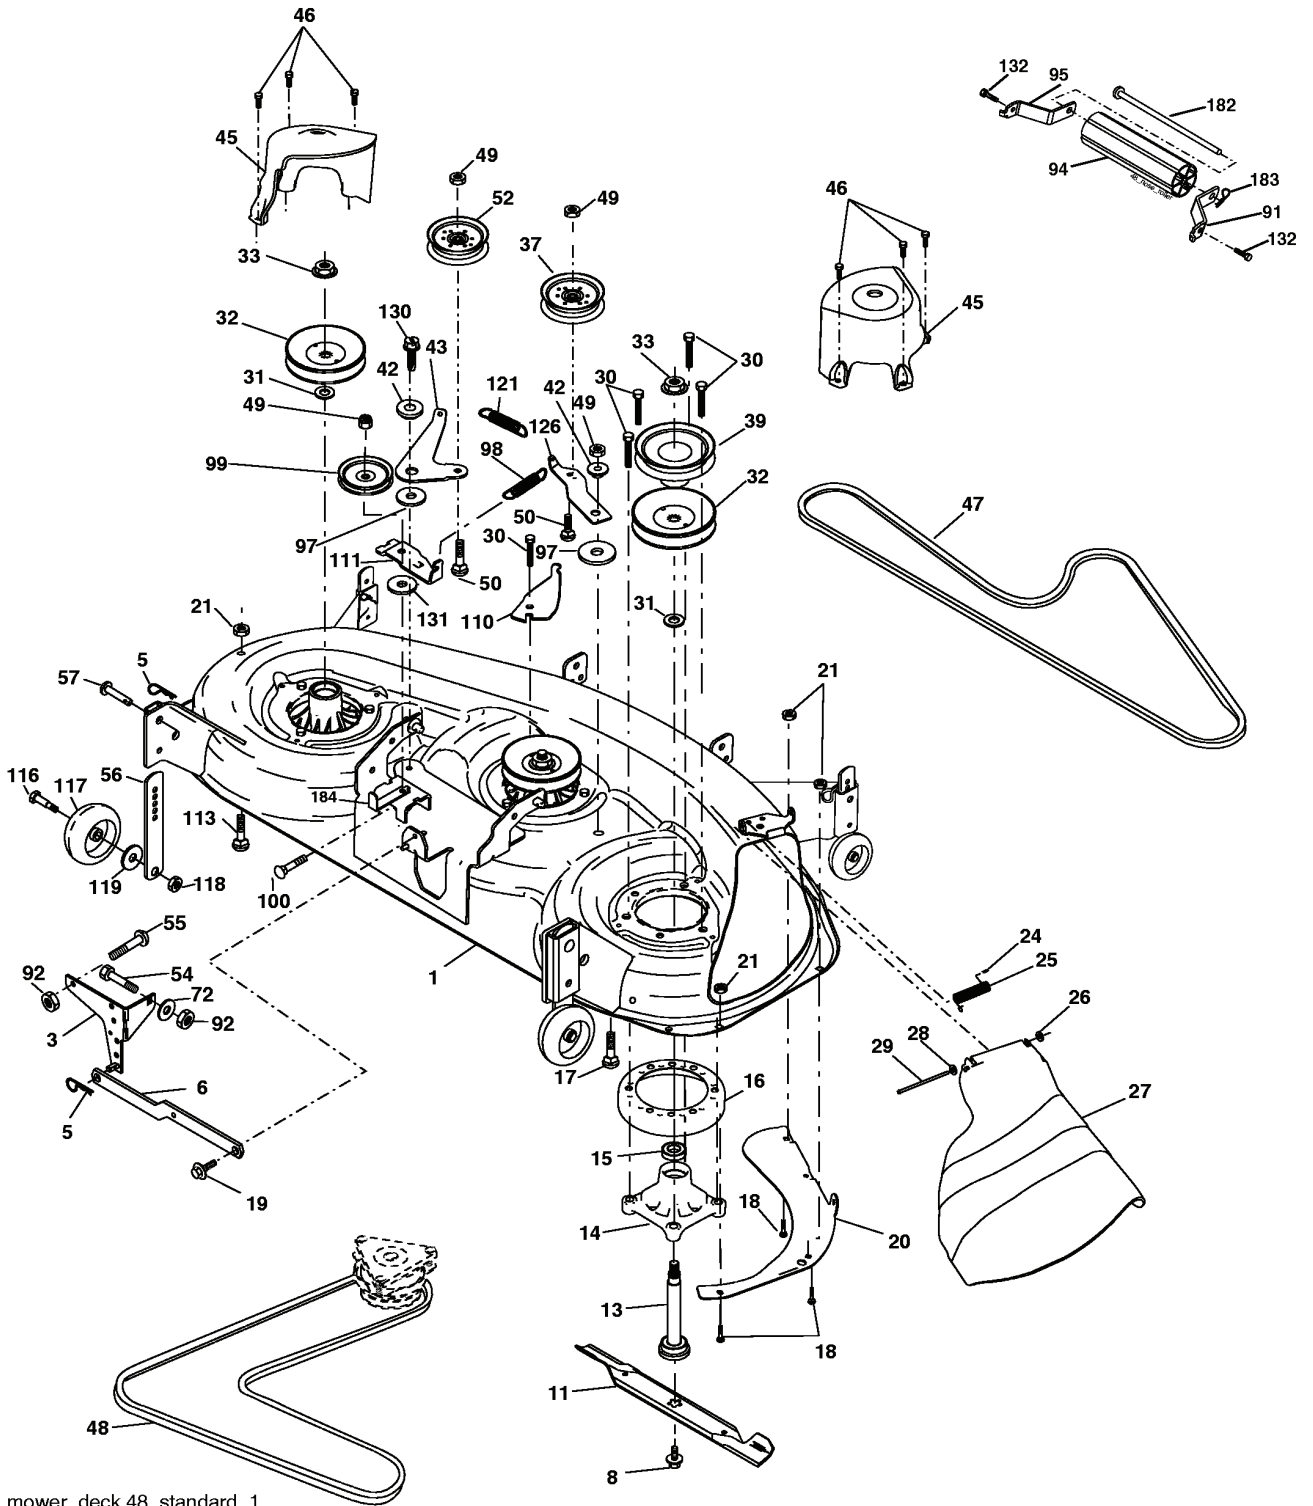

REPAIR PARTS

TRACTOR - MODEL NO. YTH2248 (YTH2248A), PRODUCT NO. 954 57 19-77
MOWER DECK

mower_deck.48_standard_1

REF.	PART NO.	DESCRIPTION	REMARK	QTY.	KIT
1	532180358	HOUSING		1	
3	532138017	BRACKE		1	
5	532124670	RETAINER RING		1	
6	532178024	LEVER		1	
8	532174365	BOLT		1	
11	532180054	BLADE		1	
13	532175147	SHAFT		1	
14	532174358	MANDREL		1	
15	532110485	BEARING		1	
16	532174493	STRIPPER, MANDREL.BLACK		1	
17	872110610	BOLT		1	
18	872140505	BOLT		1	
19	532132827	SPEC. BOLT		1	
20	532174378	BAFFLE		1	
21	873680500	NUT		1	
24	532105304	HUB CAP		1	
25	532178102	SPRING		1	
26	532110452	NUT		1	
27	532181707	SHIELD		1	
28	819111016	WASHER		1	
29	532131491	SHAFT		1	
30	532173984	SCREW		1	
31	532187690	WASHER		1	
32	532177865	PULLEY		1	
33	532178342	NUT		1	
37	532177968	PULLEY		1	
39	532174375	PULLEY		1	
42	532122052	SPACER		1	
43	532174373	LEVER		1	
45	532180806	COVER		1	
46	532137729	SCREW		1	
47	532180808	V-BELT		1	
48	532174368	V-BELT		1	
49	873900600	NUT		1	
50	872110612	BOLT		1	
52	532175820	PULLEY		1	
54	874780616	BOLT		1	
55	872140608	BOLT		1	
56	532155986	BAR		1	
57	532156941	PIN RETAINING SCREW		1	
72	819131312	WASHER		1	
91	532180535	BRACKET		1	
92	873800600	NUT		1	
94	532176066	ROLLER		1	
95	532180534	BRACKET		1	
97	532178515	WASHER		1	
98	532179479	SPRING		1	
99	532184058	PULLEY		1	
100	872110616	BOLT		1	
110	532175016	LEVER		1	
111	532174610	ARM		1	
113	872110506	BOLT		1	
116	532184219	BOLT		1	
117	532133957	WHEEL		1	
118	873930600	NUT		1	
119	819121414	WASHER		1	
121	532174371	SPRING		1	
126	532174372	LEVER		1	
130	817000616	SCREW		1	
131	819131606	WASHER		1	
132	817000612	SCREW		1	
182	532179127	ROD ROLLER NOSE		1	
183	532163552	CLIP		1	
184	532173979	BELT GUIDE		1	
--	532174357	PALIER DE LAME COMPLET		1