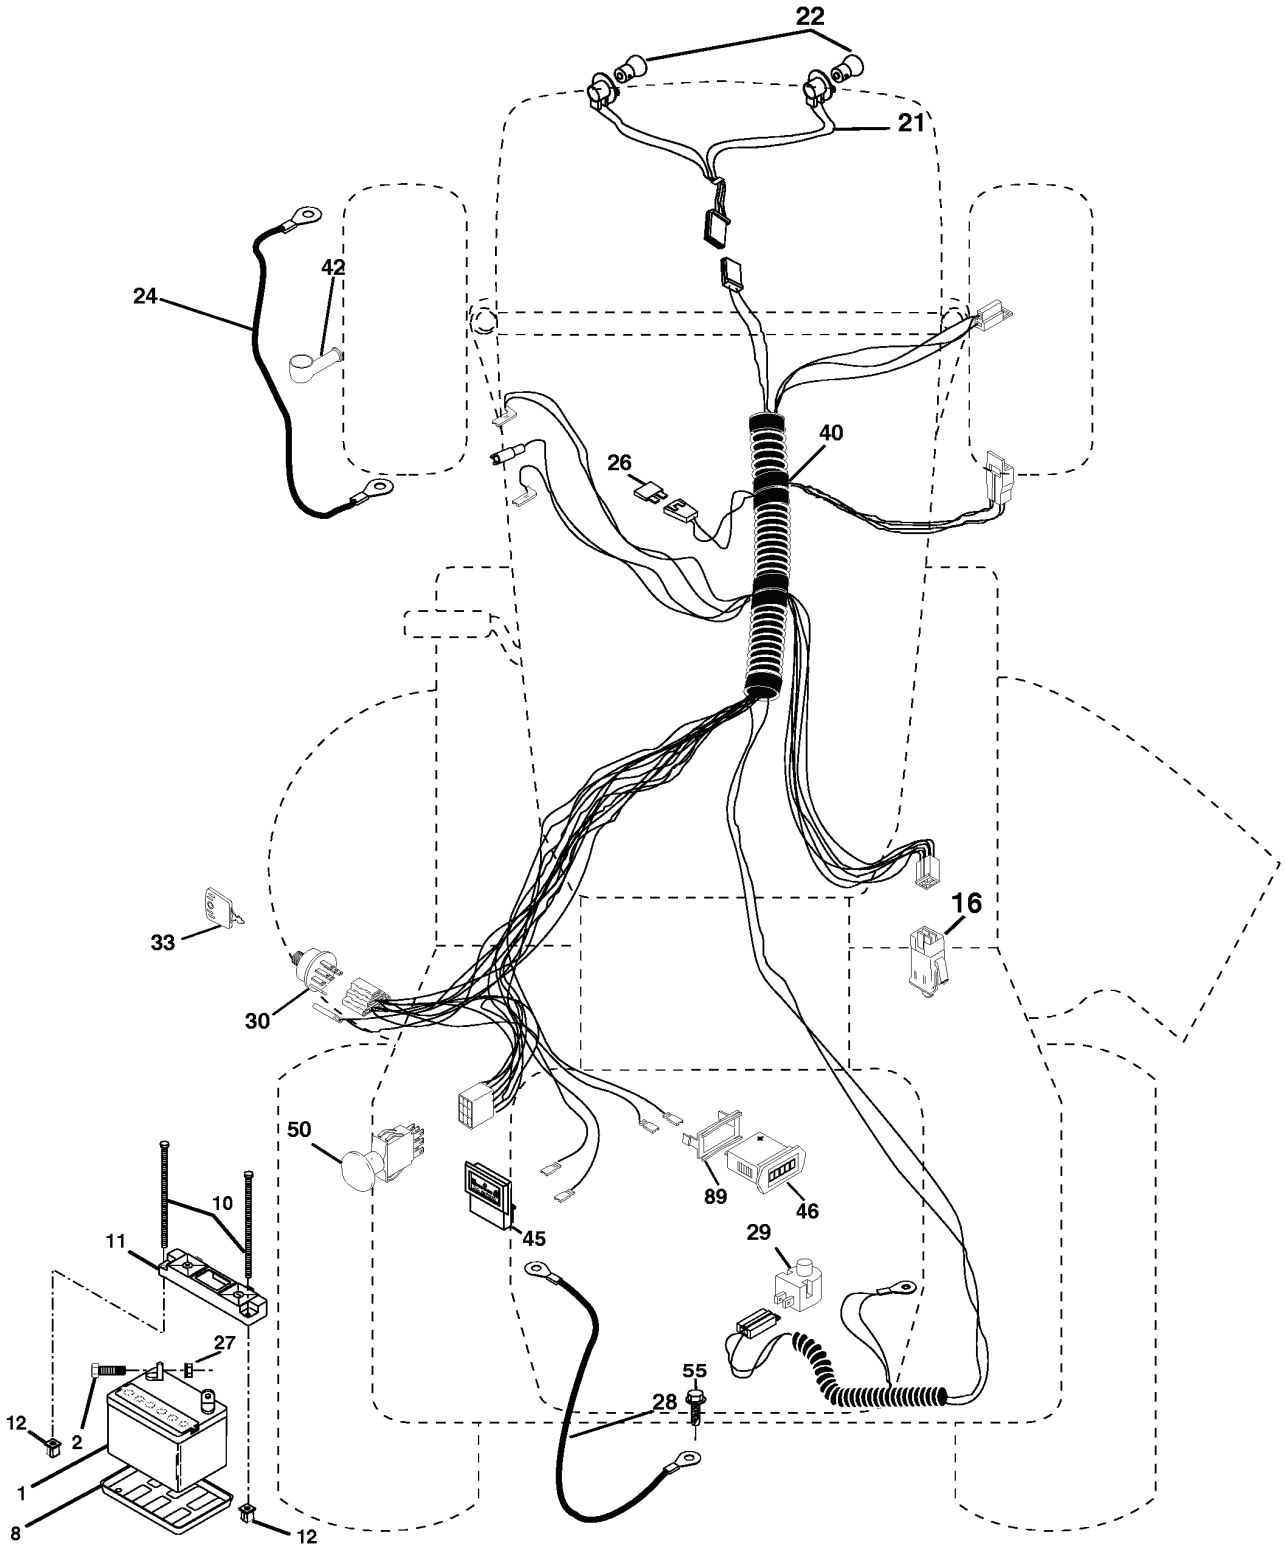

# REPAIR PARTS

TRACTOR - MODEL NO. YTH2248 (YTH2248A), PRODUCT NO. 954 57 19-77  
STEERING ASSEMBLY

steering\_pl.lt\_54

REF.	PART NO.	DESCRIPTION	REMARK	QTY.	KIT
1	532166627	STEERING WHEEL		1	
2	532184706	SHAFT		1	
3	532169840	SPINDLE		1	
4	532169839	SPINDLE		1	
5	532124931	WASHER		1	
6	532121748	WASHER		1	
8	812000029	RETAINER RING		1	
10	532175121	ROD		1	
11	810040600	WASHER		1	
12	873940800	NUT		1	
13	532136518	PIPE		1	
15	532145212	NUT		1	
17	532177883	SHAFT		1	
29	817000612	SCREW		1	
32	532180580	TIE ROD		1	
36	532155105	BUSHING		1	
37	532152927	SCREW		1	
38	532166626	INSERT		1	
39	819183812	WASHER		1	
40	873540600	NUT		1	
41	532159945	ADAPTER		1	
43	532121749	WASHER		1	
46	532121232	HUB CAP		1	
65	532160367	SPACER		1	
67	872110618	BOLT		1	
68	532169827	SHAFT		1	
71	532175146	STEERING GEAR		1	
82	532169835	BRACKET		1	
87	532173966	WASHER		1	
88	532175118	BOLT		1	
91	532175553	SPRING		1	
94	819121414	WASHER		1	
95	532188967	WASHER		1	

# REPAIR PARTS

TRACTOR - MODEL NO. YTH2248 (YTH2248A), PRODUCT NO. 954 57 19-77  
ELECTRICAL

---

REF.	PART NO.	DESCRIPTION	REMARK	QTY.	KIT
1	532144927	BATTERY		1	
2	874760412	BOLT		1	
8	532124886	BATTERIE TRAY		1	
10	532145211	BOLT		1	
11	532150109	HOLDER		1	
12	532145769	NUT		1	
16	532176138	MICRO SWITCH		1	
21	532183759	HARNESS		1	
22	532004152	BULB		1	
26	532175158	FUSE		1	
27	873510400	NUT		1	
28	532145491	CABLE		1	
29	532121305	SWITCH		1	
30	532175566	SWITCH		1	
33	532140401	KEY		1	
42	532154336	COVER		1	
45	532122822	METER		1	
46	532169635	HOURMETER		1	
50	532174651	SWITCH		1	
55	817490508	SCREW		1	
89	532169639	BRACKET		1	