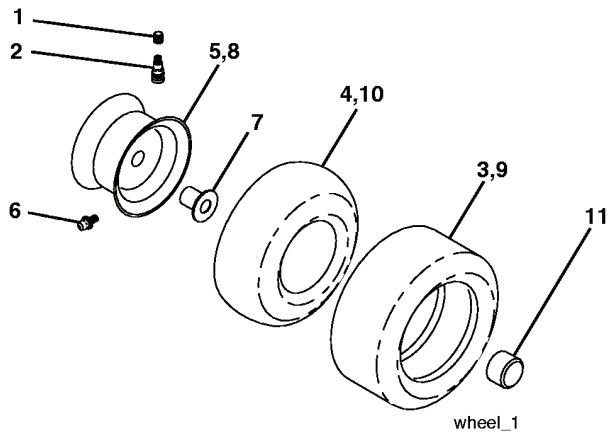

REPAIR PARTS

TRACTOR - MODEL NO. YTH2248 (YTH2248A), PRODUCT NO. 954 57 19-77

WHEELS & TIRES

REF.	PART NO.	DESCRIPTION	REMARK	QTY.	KIT
1	532059192	CAP VALVE		1	
2	532065139	NIPPLE		1	
3	532106222	TIRE		1	
4	532059904	HOSE		1	
5	532138336	RIM		1	
6	532124957	FITTING		1	
7	532124959	BEARING		1	
8	532138337	RIM.SPROCKET		1	
9	532122082	TIRE		1	
10	532124926	HOSE		1	
11	532175039	HUB CAP		1	
--	532144334	SEALING FOAM		1