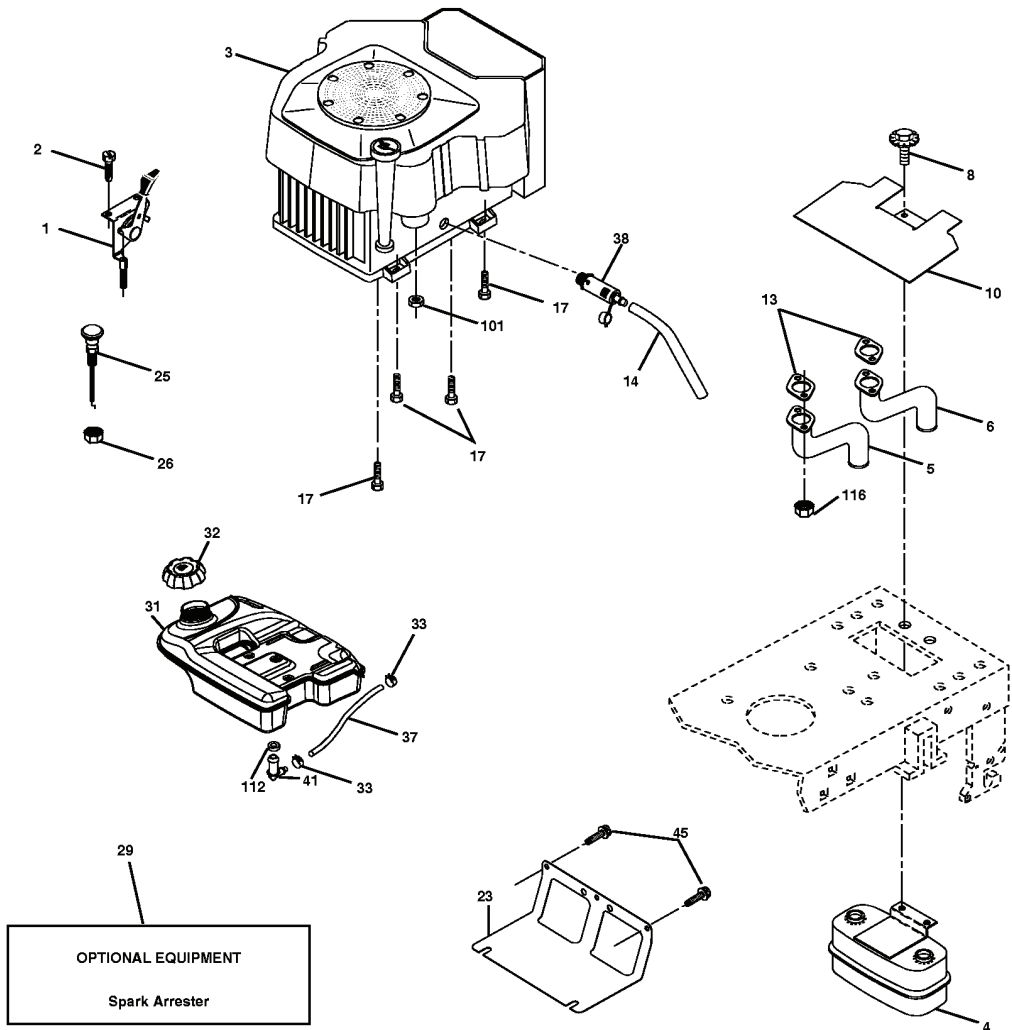

# **SPARE PARTS LIST**

# REPAIR PARTS

TRACTOR - MODEL NO. YTH2248 (YTH2248A), PRODUCT NO. 954 57 19-77  
ENGINE

engine-ko.twin\_15

---

REF.	PART NO.	DESCRIPTION	REMARK	QTY.	KIT
2	817720408	SCREW		1	
4	532149723	MUFFLER		1	
5	532146699	PIPE		1	
6	532146700	PIPE		1	
8	532171877	BOLT		1	
10	532146629	HEAT SHIELD		1	
14	532148456	TUBE		1	
17	817060624	SCREW		1	
23	532169837	HEAT SHIELD		1	
26	873920600	NUT		1	
29	532137180	SPARK ARRESTER KIT		1	
31	532179022	TANK FUEL 3.50 REAR		1	
32	532181803	TANK CAP		1	
33	532123487	HOSE CLAMP		1	
37	532142158	FULE LINE		1	
38	532181654	PLUG		1	
41	532139277	NIPPLE		1	
45	817000612	SCREW		1	
101	532163305	NUT FLANGE M8-1.25 NON-		1	
112	532124952	BUSHING		1	
116	532184362	NUT		1	

## REPAIR PARTS

TRACTOR - MODEL NO. YTH2248 (YTH2248A), PRODUCT NO. 954 57 19-77  
DECALS

---

REF.	PART NO.	DESCRIPTION	REMARK	QTY.	KIT
1	532157032	DECAL		1	
2	532188925	DECAL		1	
8	532170563	DECAL:"DANGER"		1	
10	532157140	DECAL		1	
13	532180941	DECAL		1	
14	532175291	DECAL		1	
20	532145005	DECAL		1	
--	532166960	DECAL		1	
--	532188252	PAD, FOOTREST LH		1	
--	532188253	PAD, FOOTREST RH		1	
--	532138311	DECAL		1	