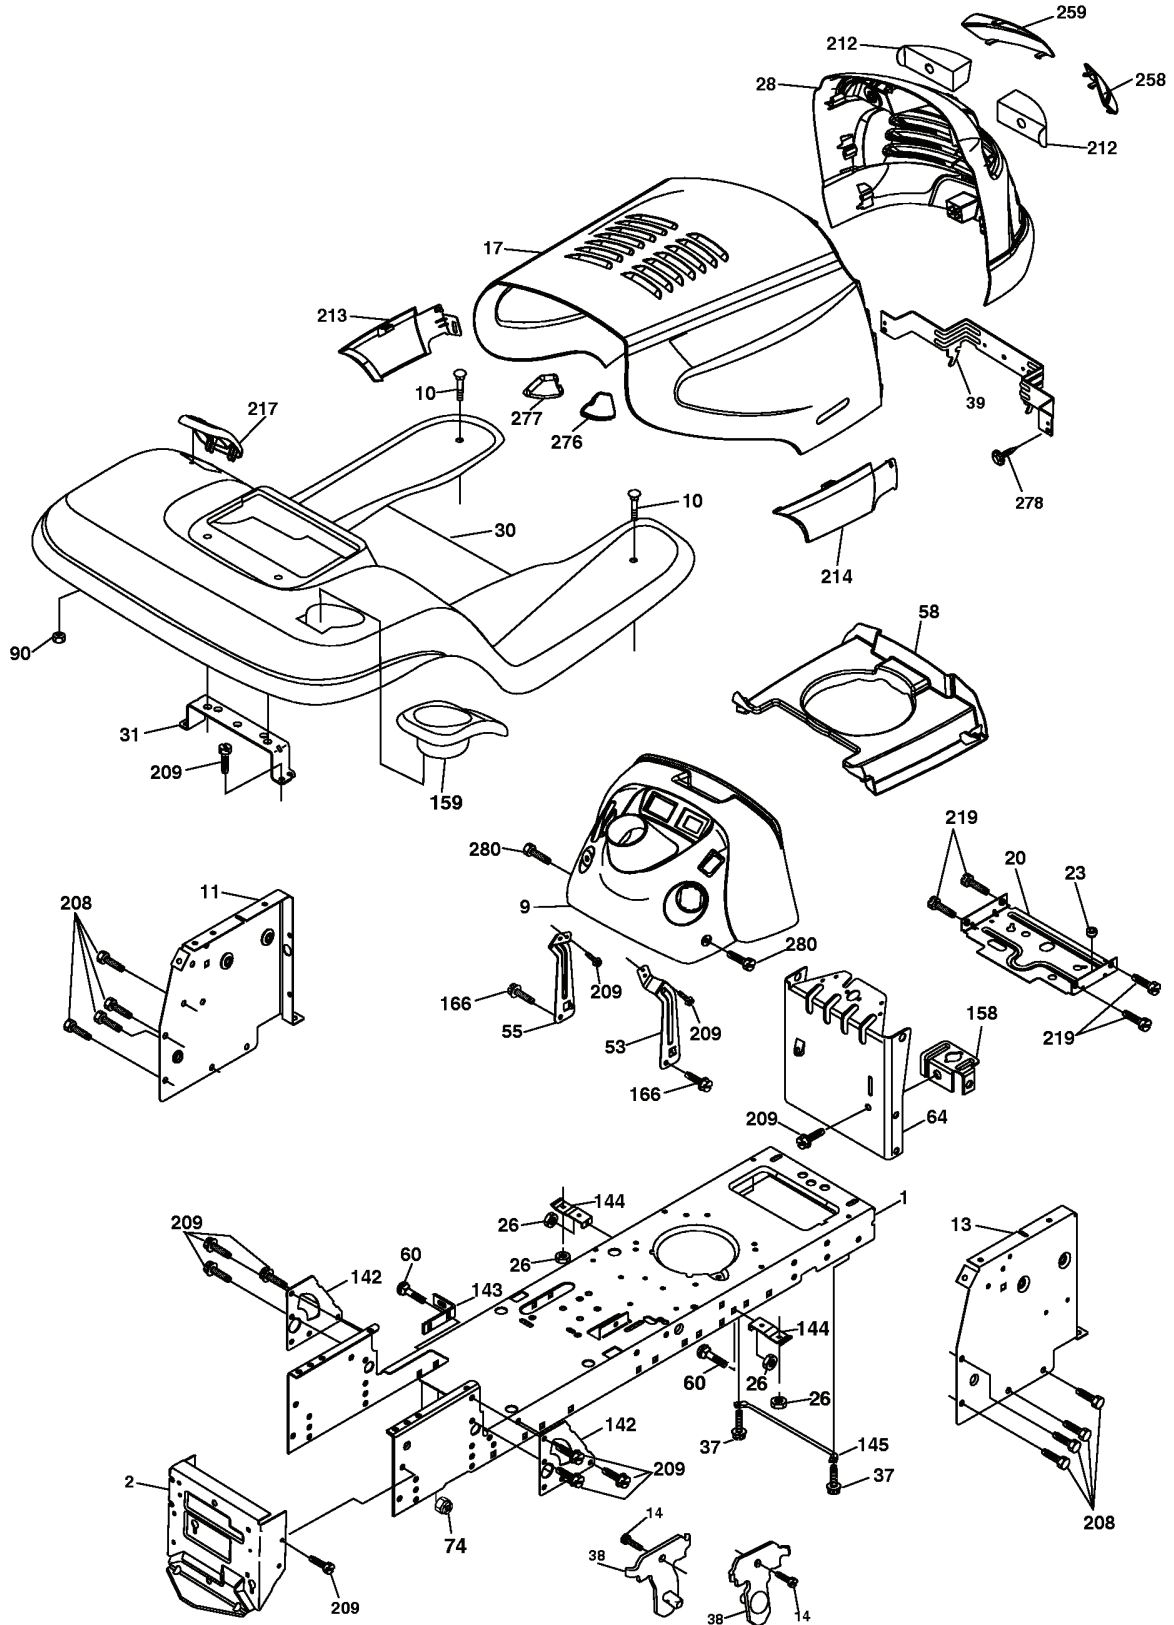

REPAIR PARTS

TRACTOR - MODEL NO. YTH2248 (YTH2248A), PRODUCT NO. 954 57 19-77
CHASSIS AND ENCLOSURES

REF.	PART NO.	DESCRIPTION	REMARK	QTY.	KIT
1	532174619	FRAME		1	
2	532176554	PLATE		1	
10	872140608	BOLT		1	
11	532174996	DASHBOARD		1	
13	532172106	DASH		1	
14	817490608	SCREW		1	
20	532180679	PLATE		1	
23	532124028	BUSHING		1	
26	873800600	NUT		1	
30	532185432	FENDER		1	
31	532139976	BRACKET		1	
37	817490508	SCREW		1	
38	532175710	BRACKET		1	
39	532174714	BRACKET PIVOT LASER LT		1	
58	532184463	CONDUIT		1	
60	872140606	BOLT		1	
64	532174997	DASH		1	
74	873680600	NUT		1	
90	532124346	NUT		1	
142	532175702	PLATE		1	
143	532186689	BRACKET		1	
144	532175582	BRACKET		1	
145	532156524	SHAFT		1	
158	532162037	BRACKET		1	
159	532185434	HOLDER		1	
166	532171875	SCREW		1	
208	817670608	SCREW		1	
209	817000612	SCREW		1	
217	532185436	BRACKET		1	
219	817000512	SCREW		1	
280	817060616	SCREW		1