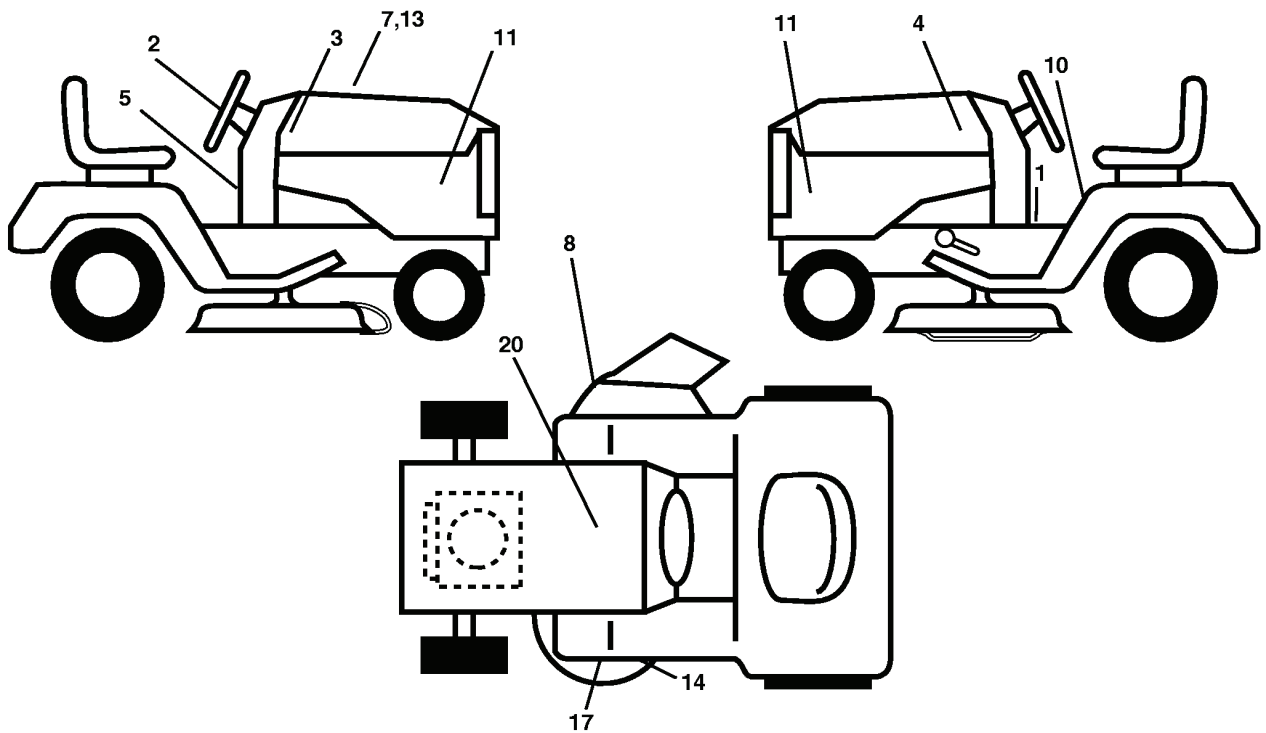

# REPAIR PARTS

TRACTOR - MODEL NO. YTH2248 (YTH2248A), PRODUCT NO. 954 57 19-77  
ENGINE

engine-ko.twin\_15

---

REF.	PART NO.	DESCRIPTION	REMARK	QTY.	KIT
2	817720408	SCREW		1	
4	532149723	MUFFLER		1	
5	532146699	PIPE		1	
6	532146700	PIPE		1	
8	532171877	BOLT		1	
10	532146629	HEAT SHIELD		1	
14	532148456	TUBE		1	
17	817060624	SCREW		1	
23	532169837	HEAT SHIELD		1	
26	873920600	NUT		1	
29	532137180	SPARK ARRESTER KIT		1	
31	532179022	TANK FUEL 3.50 REAR		1	
32	532181803	TANK CAP		1	
33	532123487	HOSE CLAMP		1	
37	532142158	FULE LINE		1	
38	532181654	PLUG		1	
41	532139277	NIPPLE		1	
45	817000612	SCREW		1	
101	532163305	NUT FLANGE M8-1.25 NON-		1	
112	532124952	BUSHING		1	
116	532184362	NUT		1	

## REPAIR PARTS

TRACTOR - MODEL NO. YTH2248 (YTH2248A), PRODUCT NO. 954 57 19-77  
DECALS

---

REF.	PART NO.	DESCRIPTION	REMARK	QTY.	KIT
1	532157032	DECAL		1	
2	532188925	DECAL		1	
8	532170563	DECAL:"DANGER"		1	
10	532157140	DECAL		1	
13	532180941	DECAL		1	
14	532175291	DECAL		1	
20	532145005	DECAL		1	
--	532166960	DECAL		1	
--	532188252	PAD, FOOTREST LH		1	
--	532188253	PAD, FOOTREST RH		1	
--	532138311	DECAL		1	