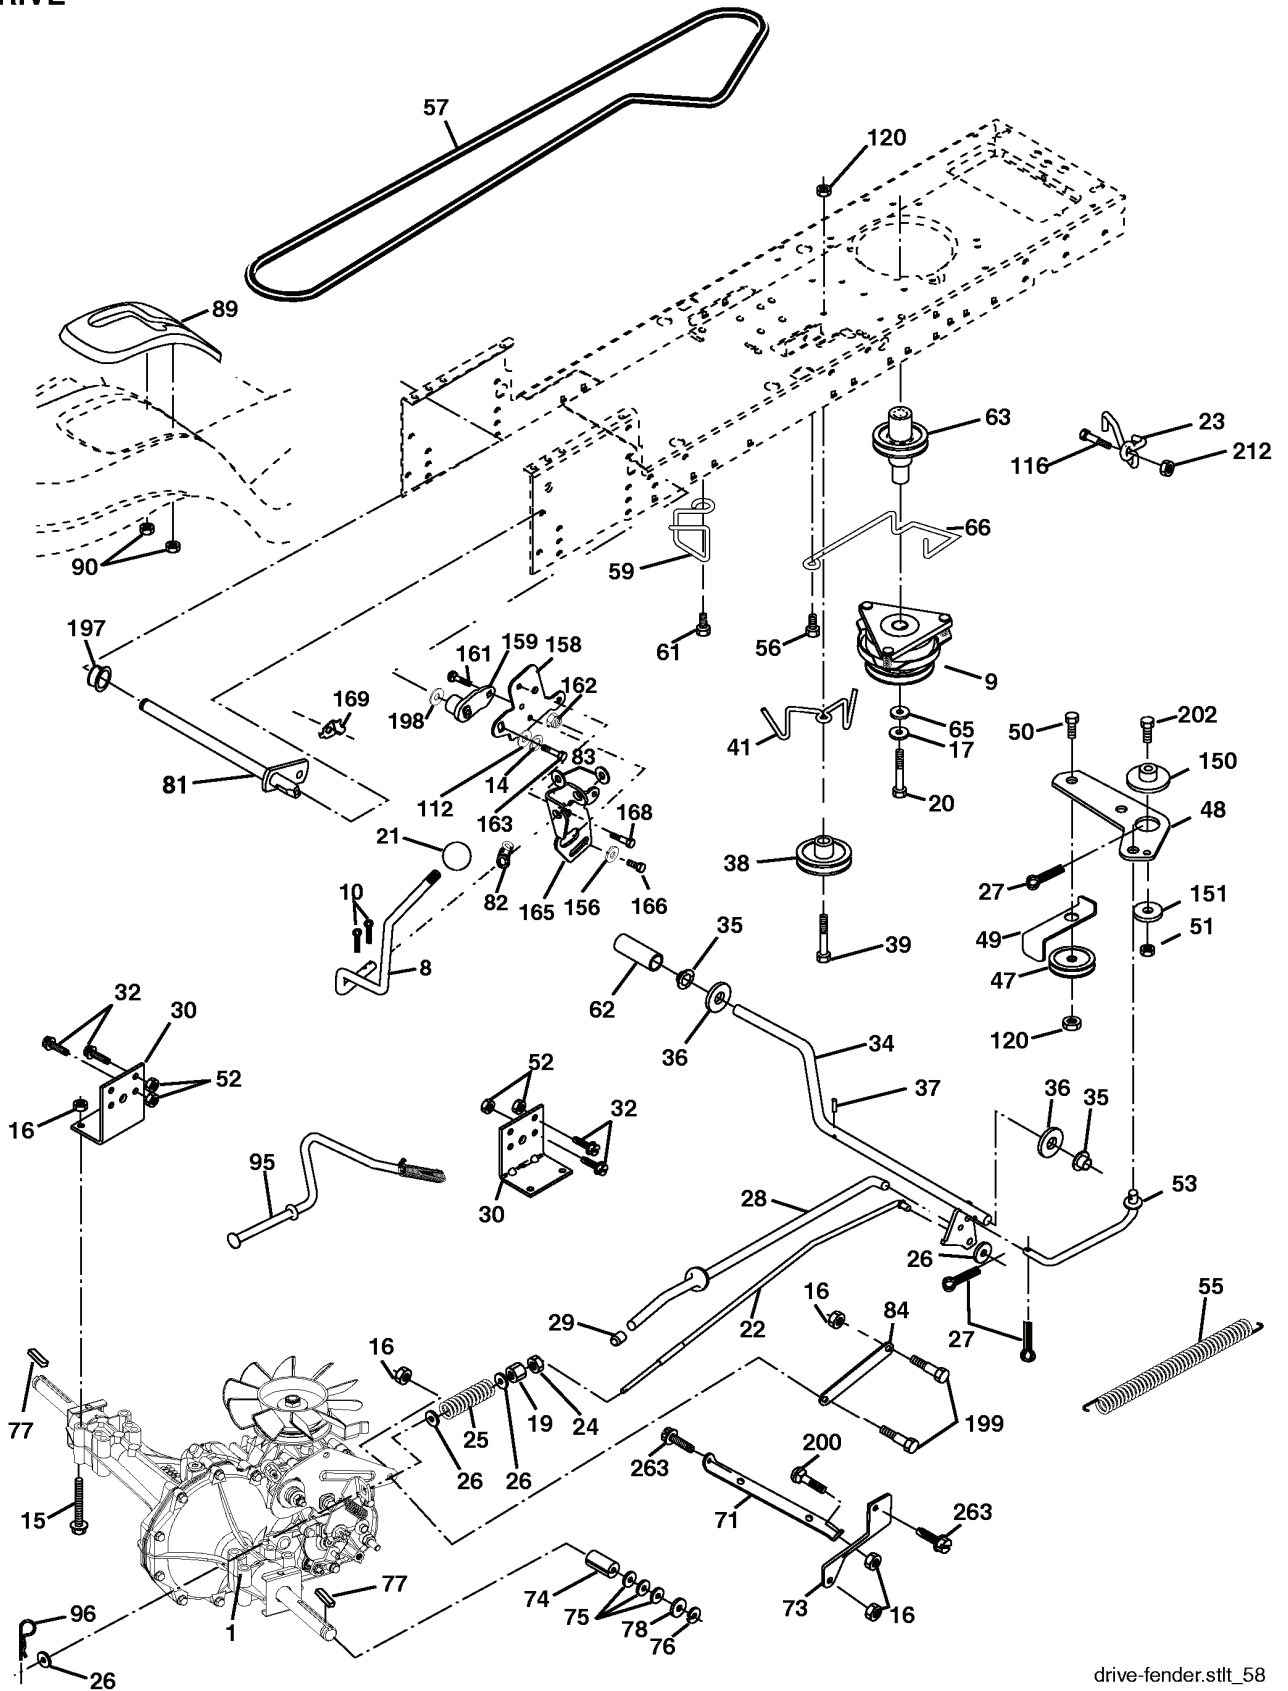

REPAIR PARTS

TRACTOR - MODEL NO. YTH2248 (YTH2248A), PRODUCT NO. 954 57 19-77
DRIVE

REF.	PART NO.	DESCRIPTION	REMARK	QTY.	KIT
8	532165866	ROD		1	
9	532179334	CLUTCH ELEC.		1	
10	876020416	SPLIT PIN		1	
14	810040400	WASHER		1	
15	874490544	SCREW		1	
16	873800500	LOCK NUT		1	
17	532126197	WASHER		1	
19	873800600	NUT		1	
20	532173937	BOLT		1	
21	532140845	KNOB		1	
22	532169498	ROD		1	
23	532178289	BRACKET		1	
24	873350600	NUT		1	
25	532106888	SPRING		1	
26	819131316	WASHER		1	
27	876020412	SPLIT PIN		1	
28	532175765	SHAFT		1	
29	532071673	COVER		1	
30	532169592	BRACKET		1	
32	874760512	BOLT		1	
34	532175578	SHAFT		1	
35	532120183	BEARING		1	
36	819211616	WASHER		1	
37	532124963	PIN RETAINING SCREW		1	
38	532179114	PULLEY		1	
39	872110622	BOLT		1	
41	532175556	BELT GUIDE		1	
47	532127783	PULLEY		1	
48	532154407	GUIDE		1	
49	532123205	BELT GUIDE		1	
50	872110612	BOLT		1	
51	873680600	NUT		1	
52	873680500	NUT		1	
53	532105710	LINK		1	
55	532105709	SPRING		1	
56	817060620	SCREW		1	
57	532140294	BELT		1	
59	532169691	BELT GUIDE		1	
61	817120614	SCREW		1	
62	532124872	PEDAL RUBBER		1	
63	532174607	PULLEY		1	
65	810040700	WASHER		1	
66	532154778	TENSIONER		1	
71	532169183	ROD		1	
73	532169182	BRACKET		1	
74	532137057	SPACER		1	
75	532121749	WASHER		1	
76	812000001	RETAINER RING		1	
77	532123583	KEY		1	
78	532121748	WASHER		1	
81	532165596	SHAFT		1	
82	532165711	SPRING		1	
83	819171216	WASHER		1	
84	532169594	LINK		1	
89	532166510	BRACKET		1	
90	532124346	NUT		1	
95	532170201	CONTROL		1	
96	532124788	RETAINER RING		1	
112	819091210	WASHER		1	
116	872140608	BOLT		1	
120	873900600	NUT		1	
150	532175456	SPACER		1	
151	819133210	WASHER		1	
156	532166002	WASHER		1	
158	532165589	BRACKET		1	
159	532183900	LEVER		1	
161	872140406	BOLT		1	
162	873680400	NUT		1	
163	874780416	BOLT		1	
165	532165623	BRACKET		1	
166	817490510	SCREW		1	
168	532165492	BOLT		1	
169	532165580	RETAINER		1	
197	532169613	SLEEVE		1	
198	532169593	WASHER		1	
199	532169612	SCREW		1	
200	872140508	BOLT		1	
202	872110614	BOLT		1