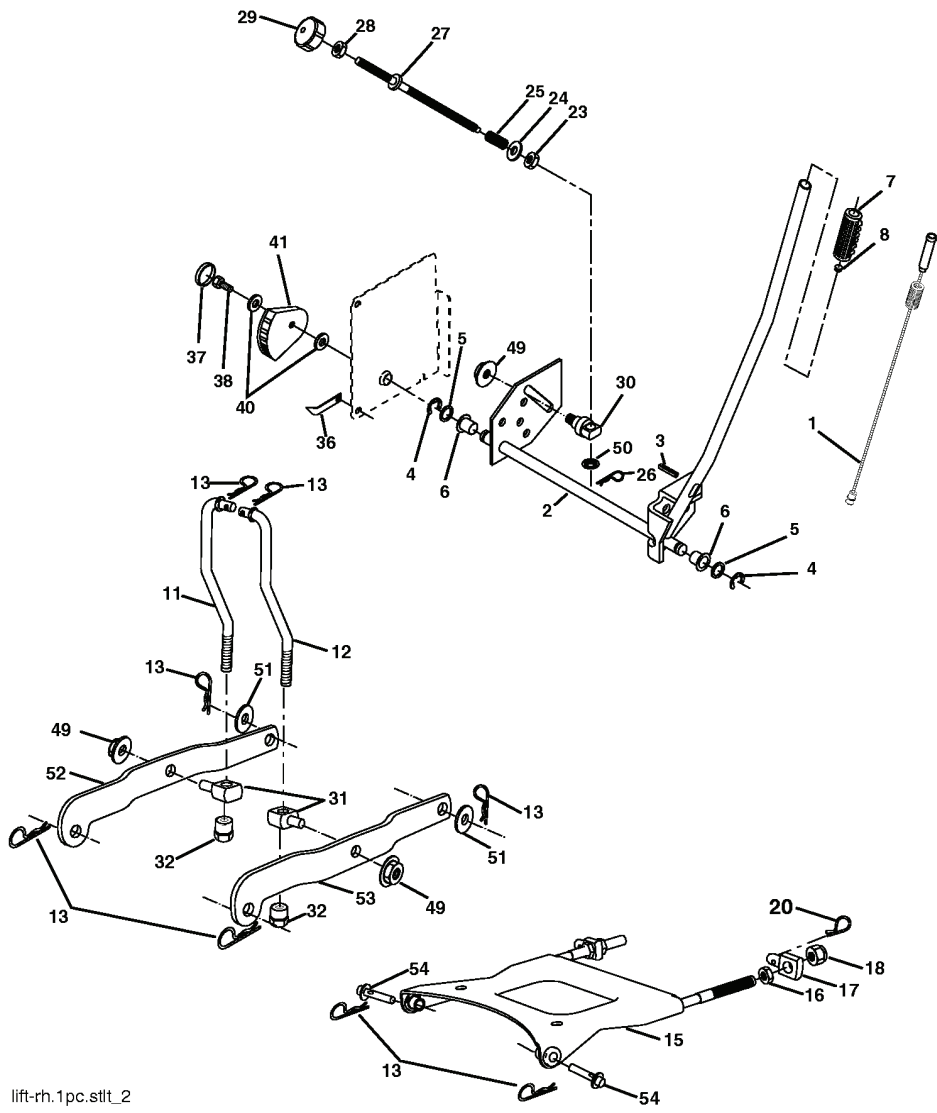

## REPAIR PARTS

TRACTOR - MODEL NO. YTH2248 (YTH2248A), PRODUCT NO. 954 57 19-77  
DECALS

---

REF.	PART NO.	DESCRIPTION	REMARK	QTY.	KIT
1	532157032	DECAL		1	
2	532188925	DECAL		1	
8	532170563	DECAL:"DANGER"		1	
10	532157140	DECAL		1	
13	532180941	DECAL		1	
14	532175291	DECAL		1	
20	532145005	DECAL		1	
--	532166960	DECAL		1	
--	532188252	PAD, FOOTREST LH		1	
--	532188253	PAD, FOOTREST RH		1	
--	532138311	DECAL		1	

# REPAIR PARTS

TRACTOR - MODEL NO. YTH2248 (YTH2248A), PRODUCT NO. 954 57 19-77  
MOWER LIFT

lift-rh.1pc.stlt\_2

REF.	PART NO.	DESCRIPTION	REMARK	QTY.	KIT
1	532159460	WIRE		1	
2	532159471	LEVER		1	
3	532105767	PIN RETAINING SCREW		1	
4	812000002	RETAINER RING		1	
5	819211621	WASHER		1	
6	532120183	BEARING		1	
7	532125631	HANDLE		1	
8	532124526	KNOB		1	
11	532175370	LINK		1	
12	532175371	LINK		1	
13	532124670	RETAINER RING		1	
15	532175562	BRACKET		1	
16	873350800	NUT		1	
17	532175689	BRACKET		1	
18	873800800	NUT		1	
20	532163552	CLIP		1	
23	532110807	NUT		1	
24	819131016	WASHER		1	
25	532124874	SPRING		1	
26	532169484	PIN		1	
27	532126971	LEVER		1	
28	873350600	NUT		1	
29	532138057	KNOB		1	
30	532150233	TRUNNION		1	
31	532176205	TRUNION		1	
32	532175994	NUT		1	
36	532155097	INDICATOR		1	
37	532123935	PLUG		1	
38	817060516	SCREW		1	
40	819112410	WASHER		1	
41	532155098	LEVER		1	
49	532145212	NUT		1	
50	532110452	NUT		1	
51	819171416	WASHER		1	
52	532175378	LEVER		1	
53	532175802	LEVER		1	
54	532175560	PIN RETAINING SCREW		1	