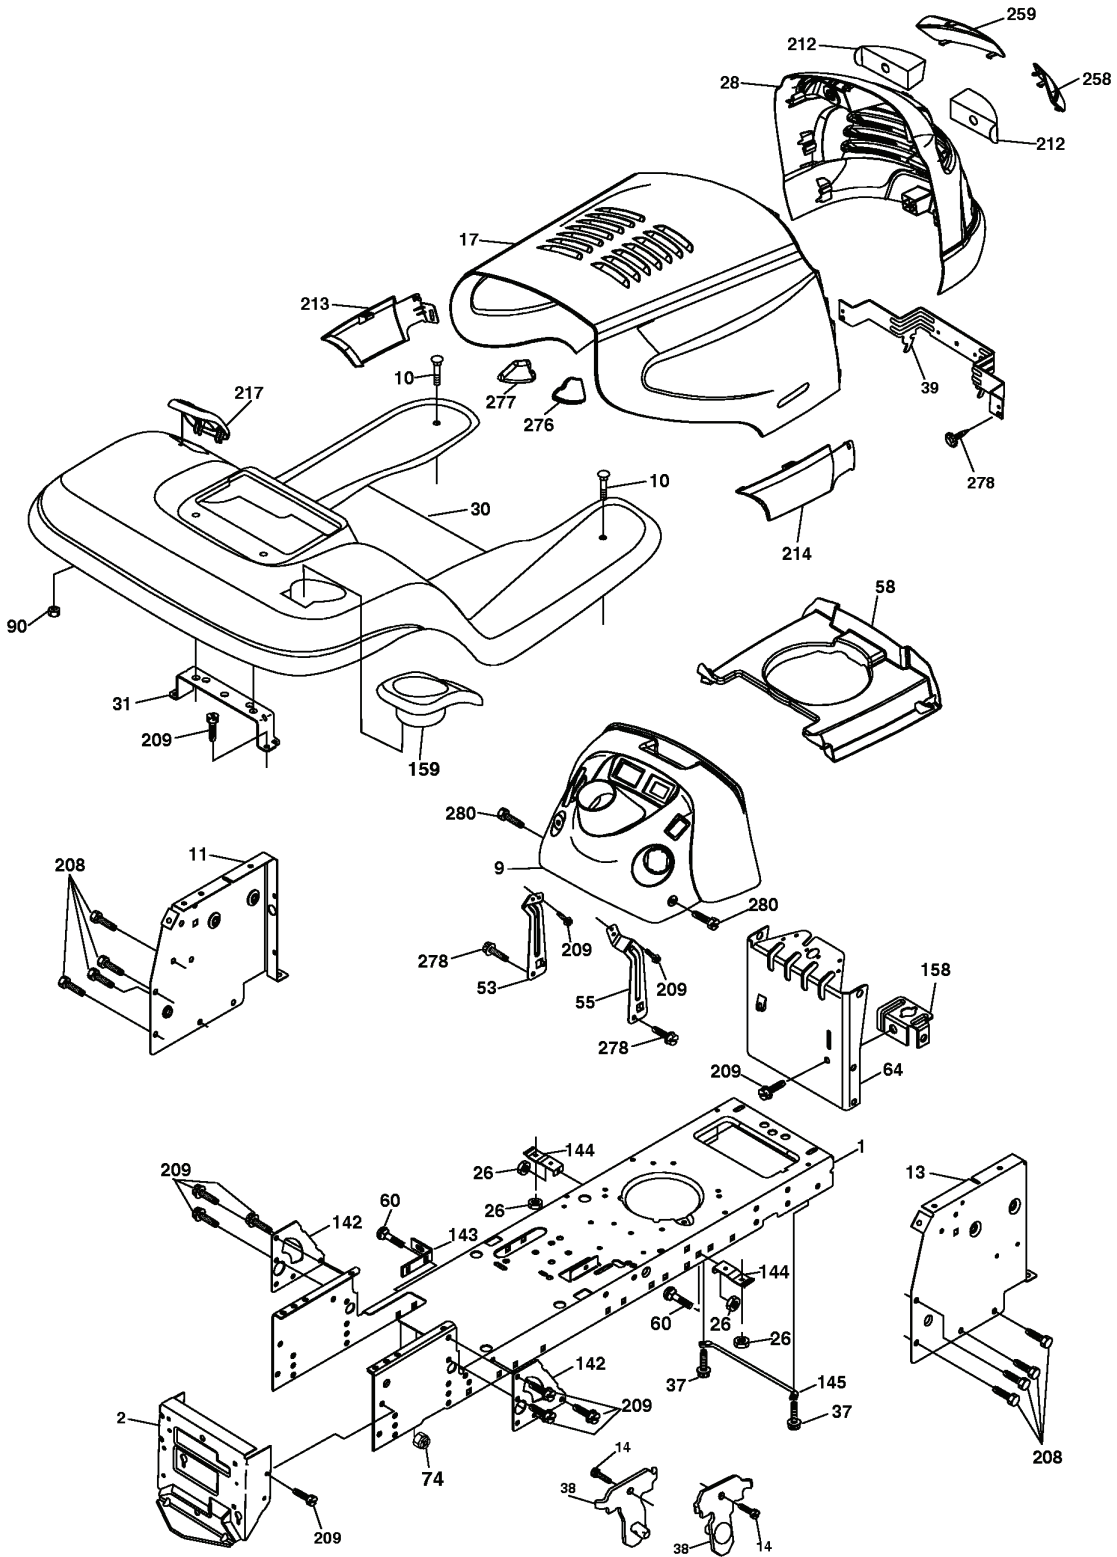

# REPAIR PARTS

TRACTOR-MODEL NUMBER YTH2448 (96013000700), PRODUCT NO. 960 13 00-07  
SEAT ASSEMBLY

seat\_lt.knob\_13

---

REF.	PART NO.	DESCRIPTION	REMARK	QTY.	KIT
1	532188715	SIEGE CONDUCTEUR		1	
2	532140551	BRACKET		1	
3	871110616	SCREW		1	
4	819131610	WASHER		1	
5	532145006	CLIP		1	
6	873800600	NUT		1	
7	532124181	SPRING		1	
8	817000616	SCREW		1	
9	819131614	WASHER		1	
10	532182493	BRACKET		1	
11	532166369	WING NUT		1	
12	532174648	BRACKET		1	
13	532121248	BUSHING		1	
14	872050412	BOLT		1	
15	532121249	SPACER		1	
16	532123740	SPRING		1	
17	532123976	LOCKNUT		1	
21	532171852	BOLT		1	
22	873800500	LOCK NUT		1	
24	819171912	WASHER		1	
25	532127018	BOLT		1	

# REPAIR PARTS

TRACTOR-MODEL NUMBER YTH2448 (96013000700), PRODUCT NO. 960 13 00-07  
CHASSIS AND ENCLOSURES

REF.	PART NO.	DESCRIPTION	REMARK	QTY.	KIT
1	532174619	FRAME		1	
2	532176554	PLATE		1	
9	532195420	DASH		1	
10	872140608	BOLT		1	
11	532174996	DASHBOARD		1	
13	532181719	DASHBOARD		1	
14	817490608	SCREW		1	
26	873800600	NUT		1	
30	532194806	FENDER		1	
31	532139976	BRACKET		1	
37	817490508	SCREW		1	
38	532175710	BRACKET		1	
39	532174714	BRACKET PIVOT LASER LT		1	
60	872140606	BOLT		1	
64	532174997	DASH		1	
74	873680600	NUT		1	
90	532124346	NUT		1	
142	532175702	PLATE		1	
143	532186689	BRACKET		1	
144	532175582	BRACKET		1	
145	532156524	SHAFT		1	
154	532161897	BRACKET		1	
155	532161900	BRACKET		1	
158	532162037	BRACKET		1	
159	532192404	CUPHOLDER		1	
208	817670608	SCREW		1	
209	817000612	SCREW		1	
217	532185436	BRACKET		1	
278	532191611	SCREW		1	
280	817000616	SCREW		1	