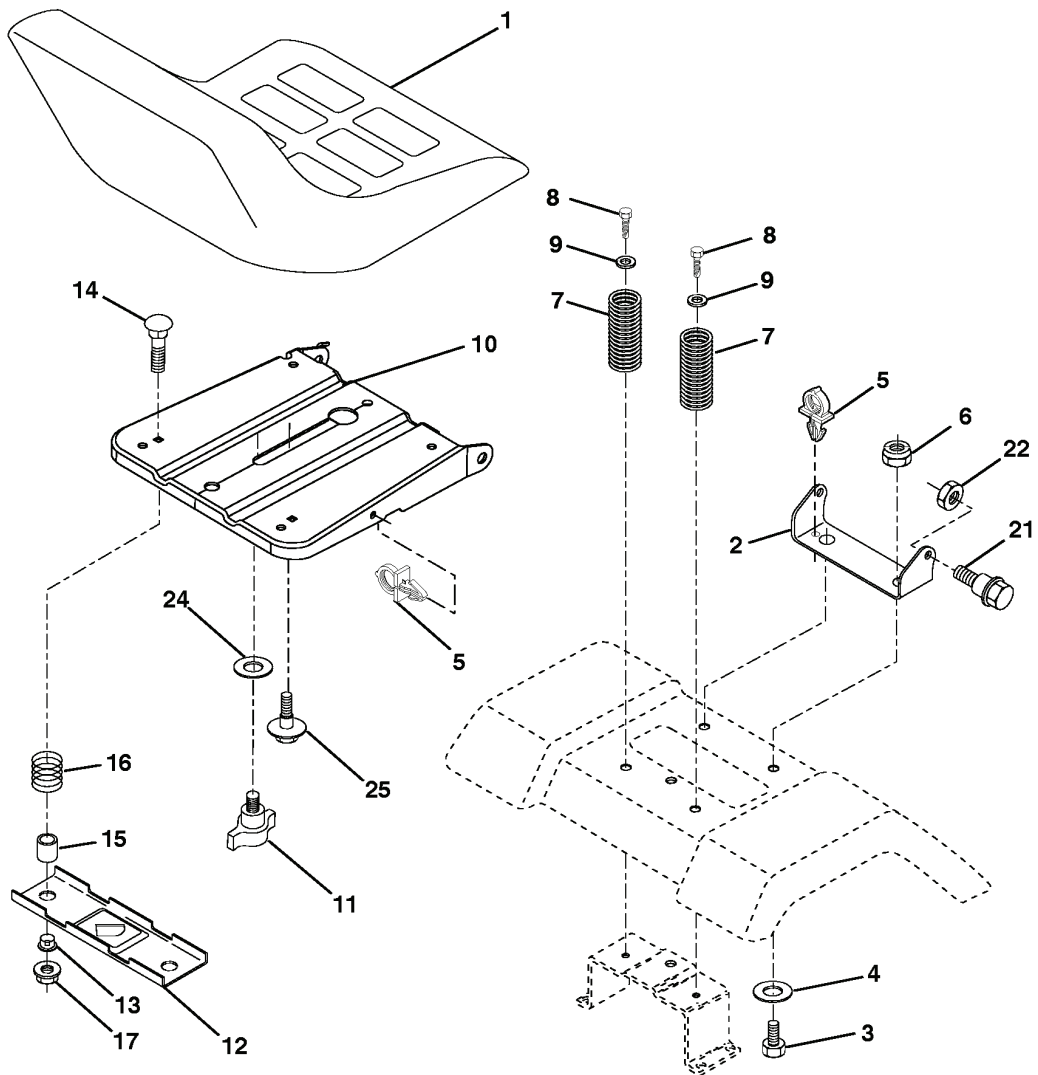

# REPAIR PARTS

TRACTOR-MODEL NUMBER YTH2448 (96013000700), PRODUCT NO. 960 13 00-07  
ELECTRICAL

REF.	PART NO.	DESCRIPTION	REMARK	QTY.	KIT
1	532144927	BATTERY		1	
2	874760412	BOLT		1	
8	532186491	BOX		1	
16	532176138	MICRO SWITCH		1	
21	532183759	HARNESS		1	
22	532004152	BULB		1	
24	532124780	CABLE		1	
25	532146148	CABLE		1	
26	532175158	FUSE		1	
27	873510400	NUT		1	
28	532145491	CABLE		1	
29	532192749	SWITCH.SEAT.DP W/RAMPS		1	
30	532193350	IGNITION MODULE		1	
33	532140401	KEY		1	
34	532110712	SWITCH		1	
40	532193376	HARNESS		1	
41	871110408	BOLT		1	
42	532131563	COVER		1	
43	532178861	SOLENOID		1	
45	532122822	METER		1	
46	532169635	HOURLMETER		1	
50	532174651	SWITCH		1	
55	817490508	SCREW		1	
89	532169639	BRACKET		1	
90	532180449	COVER		1	
91	532190270	STRAP BATTERY MOUNT FRO		1	
92	532193465	HARNESS		1	
93	532192540	SCREW		1	
94	532191834	MODULE.REVERSE.ROS		1	

# REPAIR PARTS

TRACTOR-MODEL NUMBER YTH2448 (96013000700), PRODUCT NO. 960 13 00-07  
SEAT ASSEMBLY

seat\_lt.knob\_13

---

REF.	PART NO.	DESCRIPTION	REMARK	QTY.	KIT
1	532188715	SIEGE CONDUCTEUR		1	
2	532140551	BRACKET		1	
3	871110616	SCREW		1	
4	819131610	WASHER		1	
5	532145006	CLIP		1	
6	873800600	NUT		1	
7	532124181	SPRING		1	
8	817000616	SCREW		1	
9	819131614	WASHER		1	
10	532182493	BRACKET		1	
11	532166369	WING NUT		1	
12	532174648	BRACKET		1	
13	532121248	BUSHING		1	
14	872050412	BOLT		1	
15	532121249	SPACER		1	
16	532123740	SPRING		1	
17	532123976	LOCKNUT		1	
21	532171852	BOLT		1	
22	873800500	LOCK NUT		1	
24	819171912	WASHER		1	
25	532127018	BOLT		1	