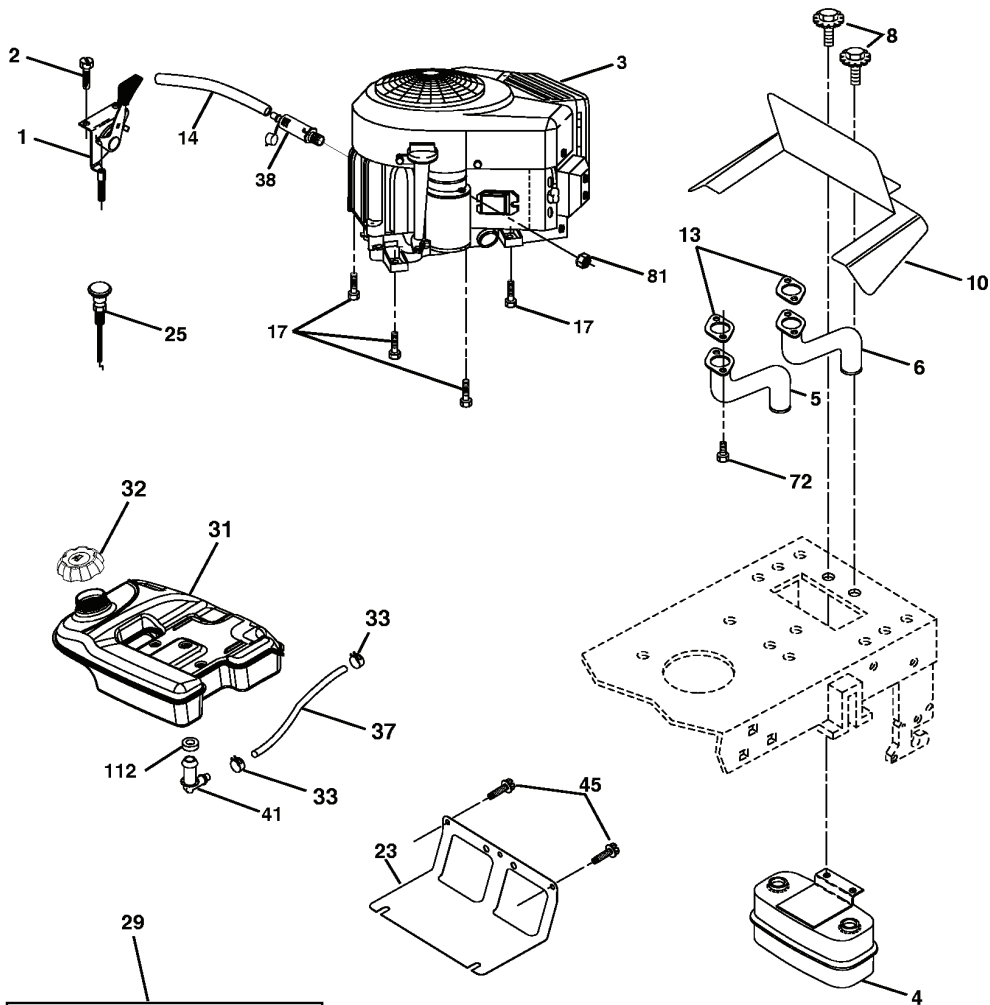

REPAIR PARTS

TRACTOR-MODEL NUMBER YTH2448 (96013000700), PRODUCT NO. 960 13 00-07
ENGINE

OPTIONAL EQUIPMENT
Spark Arrester

engine-bs.twin_43

REF.	PART NO.	DESCRIPTION	REMARK	QTY.	KIT
1	532190454	THROTTLE CONTROL		1	
2	817720408	SCREW		1	
4	532149723	MUFFLER		1	
5	532159955	TUBE		1	
6	532160589	TUBE		1	
8	532171877	BOLT		1	
10	532162797	SHIELD		1	
13	532165391	GASKET		1	
14	532148456	TUBE		1	
17	817060624	SCREW		1	
23	532169837	HEAT SHIELD		1	
25	532132782	CHOKE CONTROL		1	
29	532137180	SPARK ARRESTER KIT		1	
31	532179022	TANK FUEL 3 50 REAR		1	
32	532181803	TANK CAP		1	
33	532123487	HOSE CLAMP		1	
37	532142158	FULE LINE		1	
38	532181654	PLUG		1	
41	532139277	NIPPLE		1	
45	917000612	SCREW		1	
72	532183906	SCREW		1	
112	532124952	BUSHING		1	
116	532184362	NUT		1