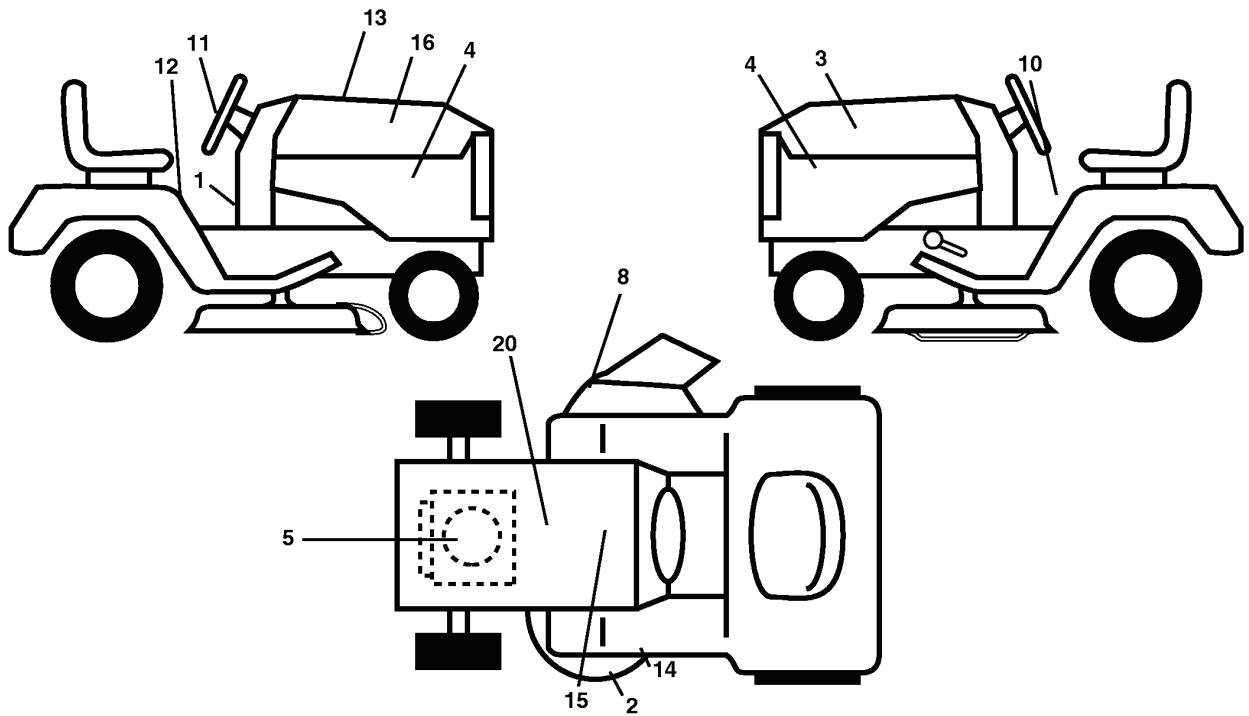

### WHEELS & TIRES

---

REF.	PART NO.	DESCRIPTION	REMARK	QTY.	KIT
1	532059192	CAP VALVE		1	
2	532065139	NIPPLE		1	
3	532106222	TIRE		1	
4	532059904	HOSE		1	
5	532138336	RIM		1	
6	532124957	FITTING		1	
7	532124959	BEARING		1	
8	532138337	RIM SPROCKET		1	
9	532138468	TIRE		1	
10	532124926	HOSE		1	
11	532175039	HUB CAP		1	
--	532144334	SEALING FOAM		1	

# REPAIR PARTS

TRACTOR-MODEL NUMBER YTH2448 (96013000700), PRODUCT NO. 960 13 00-07  
DECALS

---

REF.	PART NO.	DESCRIPTION	REMARK	QTY.	KIT
4	532195487	DECAL		1	
5	532195549	DECAL		1	
8	532170563	DECALC:"DANGER"		1	
10	532157140	DECAL		1	
11	532188925	DECAL		1	
12	532193939	DECAL		1	
13	532180941	DECAL		1	
14	532175291	DECAL		1	
15	532195459	DECAL		1	
20	532145005	DECAL		1	
--	532166960	DECAL		1	
--	532188252	PAD. FOOTREST LH		1	
--	532188253	PAD. FOOTREST RH		1	
--	532138311	DECAL		1	

# REPAIR PARTS

TRACTOR-MODEL NUMBER YTH2448 (96013000700), PRODUCT NO. 960 13 00-07  
SEAT ASSEMBLY

seat\_lt.knob\_13

---

REF.	PART NO.	DESCRIPTION	REMARK	QTY.	KIT
1	532188715	SIEGE CONDUCTEUR		1	
2	532140551	BRACKET		1	
3	871110616	SCREW		1	
4	819131610	WASHER		1	
5	532145006	CLIP		1	
6	873800600	NUT		1	
7	532124181	SPRING		1	
8	817000616	SCREW		1	
9	819131614	WASHER		1	
10	532182493	BRACKET		1	
11	532166369	WING NUT		1	
12	532174648	BRACKET		1	
13	532121248	BUSHING		1	
14	872050412	BOLT		1	
15	532121249	SPACER		1	
16	532123740	SPRING		1	
17	532123976	LOCKNUT		1	
21	532171852	BOLT		1	
22	873800500	LOCK NUT		1	
24	819171912	WASHER		1	
25	532127018	BOLT		1	