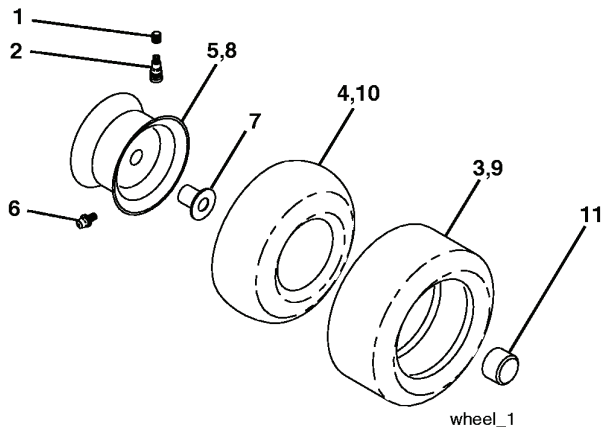

# REPAIR PARTS

TRACTOR-MODEL NUMBER YTH2448 (96013000700), PRODUCT NO. 960 13 00-07  
MOWER LIFT

lift-rh.1piece\_21

---

REF.	PART NO.	DESCRIPTION	REMARK	QTY.	KIT
1	532159460	WIRE		1	
2	532159471	LEVER		1	
3	532105767	PIN RETAINING SCREW		1	
4	812000002	RETAINER RING		1	
5	819211621	WASHER		1	
6	532120183	BEARING		1	
7	532125631	HANDLE		1	
8	532124526	KNOB		1	
11	532175370	LINK		1	
12	532175371	LINK		1	
13	532124670	RETAINER RING		1	
15	532175562	BRACKET		1	
16	873350800	NUT		1	
17	532175689	BRACKET		1	
18	873800800	NUT		1	
20	532163552	CLIP		1	
31	532176205	TRUNION		1	
32	532175994	NUT		1	
49	532145212	NUT		1	
51	819171416	WASHER		1	
52	532175378	LEVER		1	
53	532175802	LEVER		1	
54	532175560	PIN RETAINING SCREW		1	

### WHEELS & TIRES

---

REF.	PART NO.	DESCRIPTION	REMARK	QTY.	KIT
1	532059192	CAP VALVE		1	
2	532065139	NIPPLE		1	
3	532106222	TIRE		1	
4	532059904	HOSE		1	
5	532138336	RIM		1	
6	532124957	FITTING		1	
7	532124959	BEARING		1	
8	532138337	RIM SPROCKET		1	
9	532138468	TIRE		1	
10	532124926	HOSE		1	
11	532175039	HUB CAP		1	
--	532144334	SEALING FOAM		1	