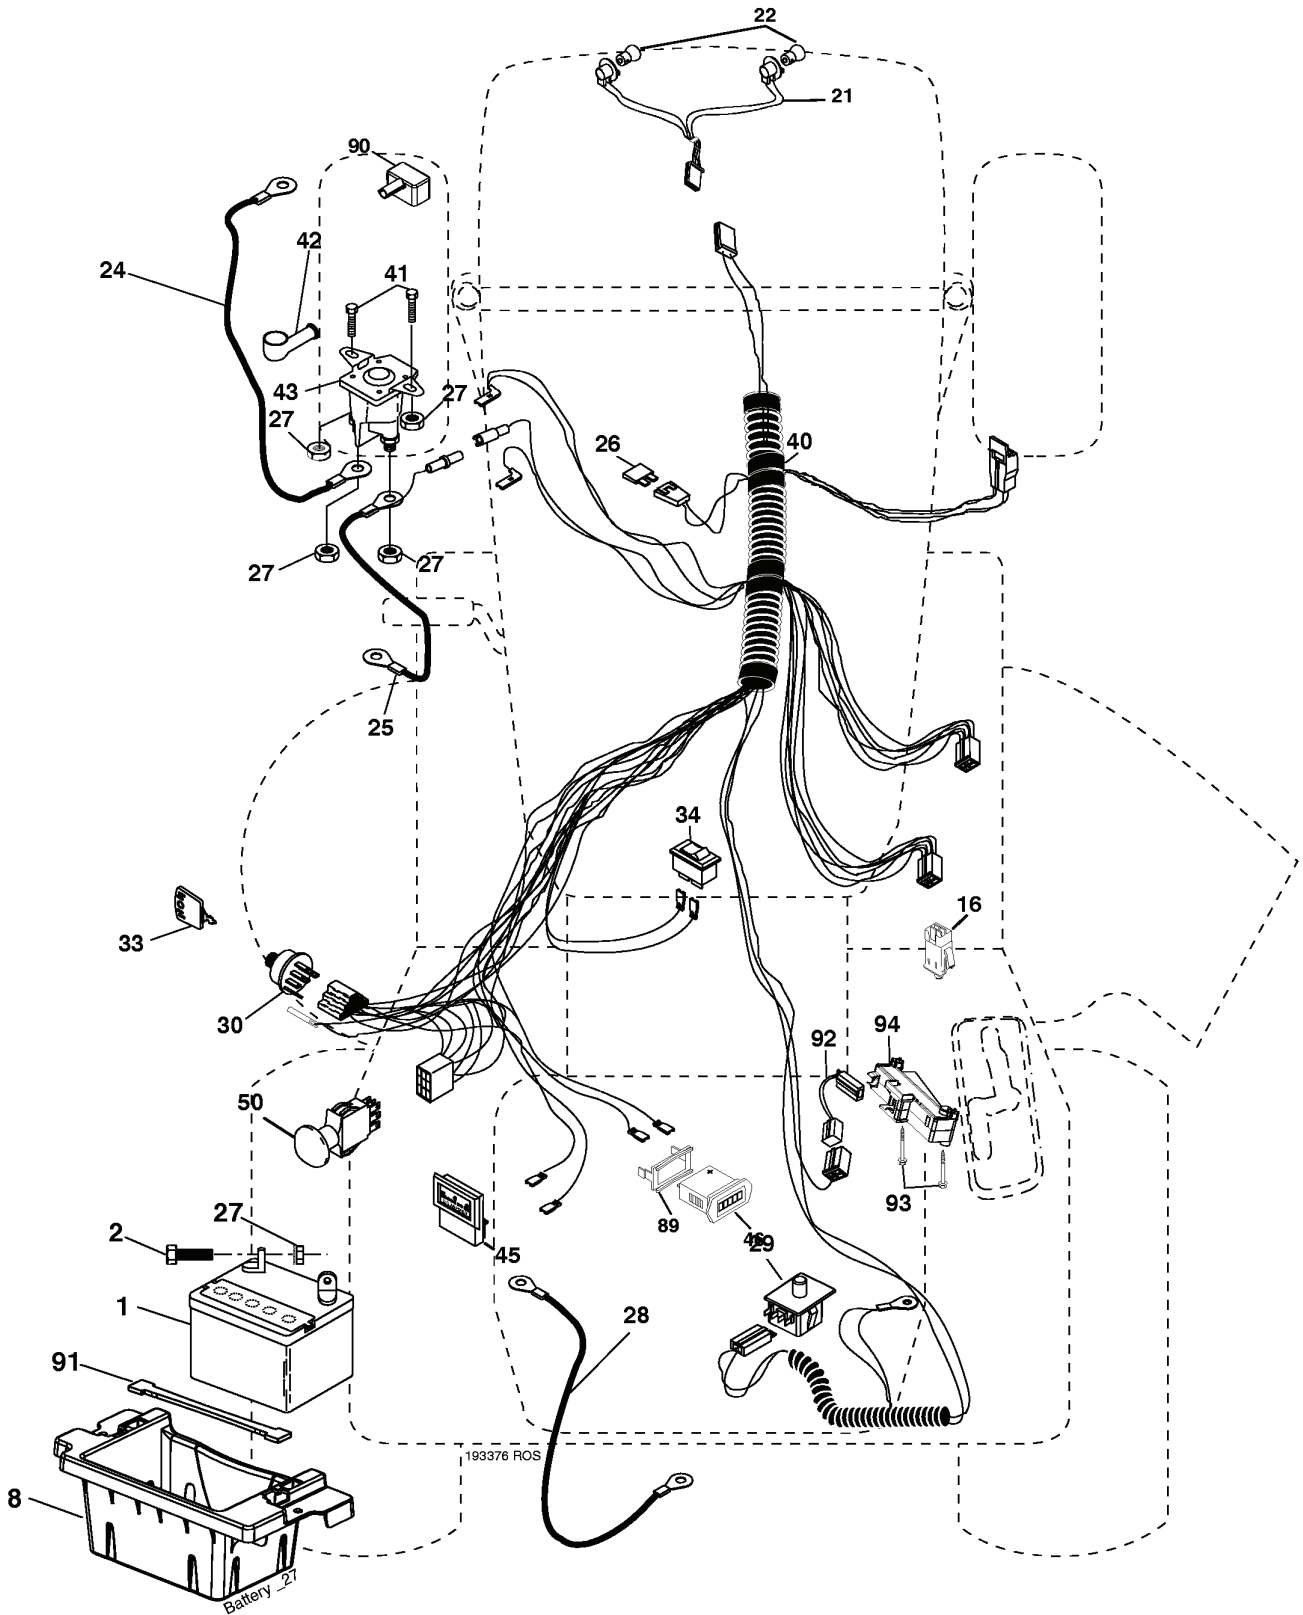

### WHEELS & TIRES

---

REF.	PART NO.	DESCRIPTION	REMARK	QTY.	KIT
1	532059192	CAP VALVE		1	
2	532065139	NIPPLE		1	
3	532106222	TIRE		1	
4	532059904	HOSE		1	
5	532138336	RIM		1	
6	532124957	FITTING		1	
7	532124959	BEARING		1	
8	532138337	RIM SPROCKET		1	
9	532138468	TIRE		1	
10	532124926	HOSE		1	
11	532175039	HUB CAP		1	
--	532144334	SEALING FOAM		1	

# REPAIR PARTS

TRACTOR-MODEL NUMBER YTH2448 (96013000700), PRODUCT NO. 960 13 00-07  
DECALS

---

REF.	PART NO.	DESCRIPTION	REMARK	QTY.	KIT
4	532195487	DECAL		1	
5	532195549	DECAL		1	
8	532170563	DECALC:"DANGER"		1	
10	532157140	DECAL		1	
11	532188925	DECAL		1	
12	532193939	DECAL		1	
13	532180941	DECAL		1	
14	532175291	DECAL		1	
15	532195459	DECAL		1	
20	532145005	DECAL		1	
--	532166960	DECAL		1	
--	532188252	PAD. FOOTREST LH		1	
--	532188253	PAD. FOOTREST RH		1	
--	532138311	DECAL		1	

# REPAIR PARTS

TRACTOR-MODEL NUMBER YTH2448 (96013000700), PRODUCT NO. 960 13 00-07  
ELECTRICAL

REF.	PART NO.	DESCRIPTION	REMARK	QTY.	KIT
1	532144927	BATTERY		1	
2	874760412	BOLT		1	
8	532186491	BOX		1	
16	532176138	MICRO SWITCH		1	
21	532183759	HARNESS		1	
22	532004152	BULB		1	
24	532124780	CABLE		1	
25	532146148	CABLE		1	
26	532175158	FUSE		1	
27	873510400	NUT		1	
28	532145491	CABLE		1	
29	532192749	SWITCH.SEAT.DP W/RAMPS		1	
30	532193350	IGNITION MODULE		1	
33	532140401	KEY		1	
34	532110712	SWITCH		1	
40	532193376	HARNESS		1	
41	871110408	BOLT		1	
42	532131563	COVER		1	
43	532178861	SOLENOID		1	
45	532122822	METER		1	
46	532169635	HOURLMETER		1	
50	532174651	SWITCH		1	
55	817490508	SCREW		1	
89	532169639	BRACKET		1	
90	532180449	COVER		1	
91	532190270	STRAP BATTERY MOUNT FRO		1	
92	532193465	HARNESS		1	
93	532192540	SCREW		1	
94	532191834	MODULE.REVERSE.ROS		1	