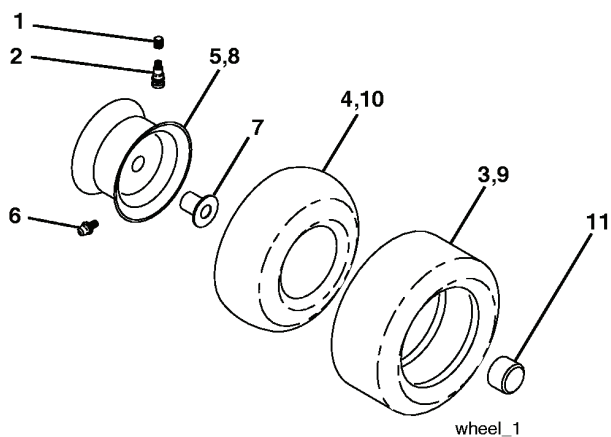

REPAIR PARTS

TRACTOR - MODEL NO. YTH2248 (YTH2248B), PRODUCT NO. 954 57 19-77

WHEELS & TIRES

REF.	PART NO.	DESCRIPTION	REMARK	QTY.	KIT
1	532059192	CAP VALVE		1	
2	532065139	NIPPLE		1	
3	532106222	TIRE		1	
4	532059904	HOSE		1	
5	532138336	RIM		1	
6	532124957	FITTING		1	
7	532124959	BEARING		1	
8	532138337	RIM.SPROCKET		1	
9	532122082	TIRE		1	
10	532124926	HOSE		1	
11	532175039	HUB CAP		1	
--	532144334	SEALING FOAM		1