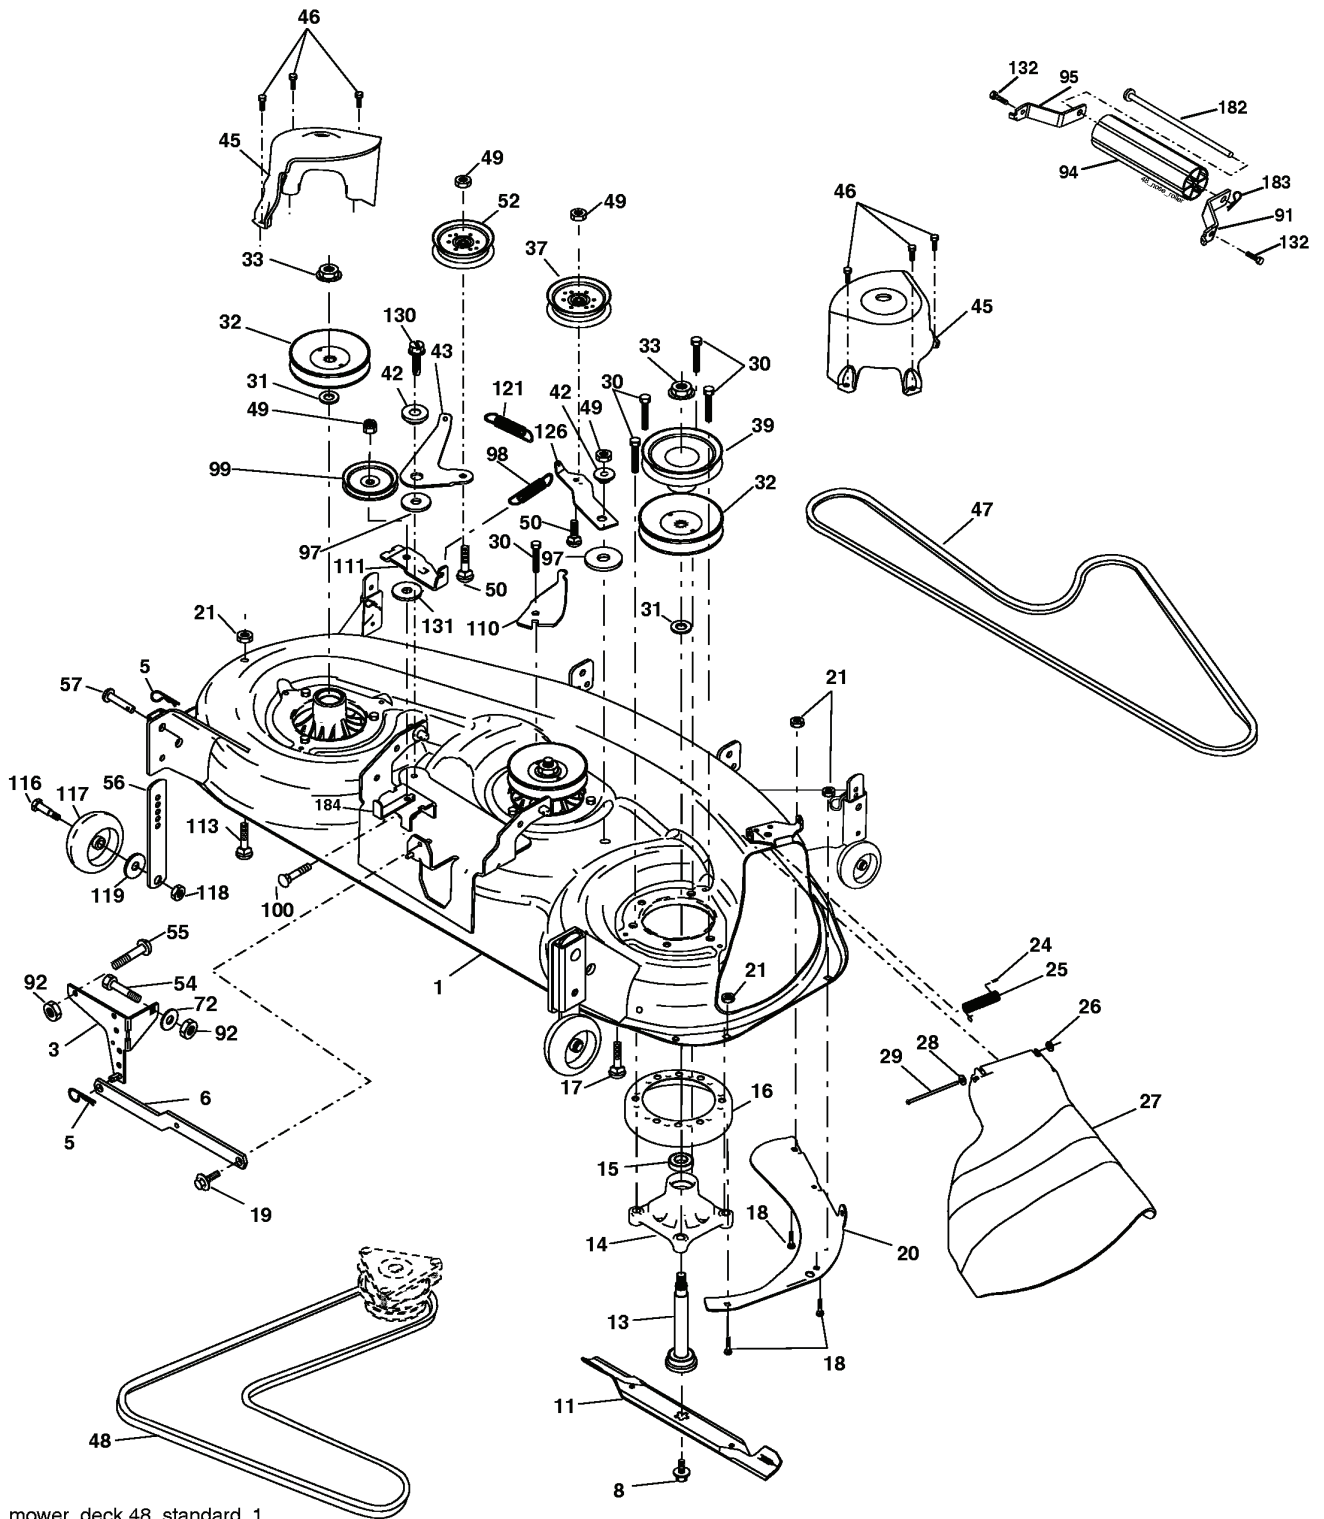

REPAIR PARTS

TRACTOR - MODEL NO. YTH2248 (YTH2248B), PRODUCT NO. 954 57 19-77
MOWER DECK

mower_deck.48_standard_1

REF.	PART NO.	DESCRIPTION	REMARK	QTY.	KIT
1	532180358	HOUSING		1	
3	532138017	BRACKE		1	
5	532124670	RETAINER RING		1	
6	532178024	LEVER		1	
8	532174365	BOLT		1	
11	532180054	BLADE		1	
13	532175147	SHAFT		1	
14	532174358	MANDREL		1	
15	532110485	BEARING		1	
16	532174493	STRIPPER, MANDREL.BLACK		1	
17	872110610	BOLT		1	
18	872140505	BOLT		1	
19	532132827	SPEC. BOLT		1	
20	532174378	BAFFLE		1	
21	873680500	NUT		1	
24	532105304	HUB CAP		1	
25	532178102	SPRING		1	
26	532110452	NUT		1	
27	532181707	SHIELD		1	
28	819111016	WASHER		1	
29	532131491	SHAFT		1	
30	532173984	SCREW		1	
31	532187690	WASHER		1	
32	532177865	PULLEY		1	
33	532178342	NUT		1	
37	532177968	PULLEY		1	
39	532174375	PULLEY		1	
42	532122052	SPACER		1	
43	532174373	LEVER		1	
45	532180806	COVER		1	
46	532137729	SCREW		1	
47	532180808	V-BELT		1	
48	532174368	V-BELT		1	
49	873900600	NUT		1	
50	872110612	BOLT		1	
52	532175820	PULLEY		1	
54	874780616	BOLT		1	
55	872140608	BOLT		1	
56	532155986	BAR		1	
57	532156941	PIN RETAINING SCREW		1	
72	819131312	WASHER		1	
91	532180535	BRACKET		1	
92	873800600	NUT		1	
94	532176066	ROLLER		1	
95	532180534	BRACKET		1	
97	532178515	WASHER		1	
98	532179479	SPRING		1	
99	532184058	PULLEY		1	
100	872110616	BOLT		1	
110	532175016	LEVER		1	
111	532174610	ARM		1	
113	872110506	BOLT		1	
116	532184219	BOLT		1	
117	532133957	WHEEL		1	
118	873930600	NUT		1	
119	819121414	WASHER		1	
121	532174371	SPRING		1	
126	532174372	LEVER		1	
130	817000616	SCREW		1	
131	819131606	WASHER		1	
132	817000612	SCREW		1	
182	532179127	ROD ROLLER NOSE		1	
183	532163552	CLIP		1	
184	532173979	BELT GUIDE		1	
--	532174357	PALIER DE LAME COMPLET		1