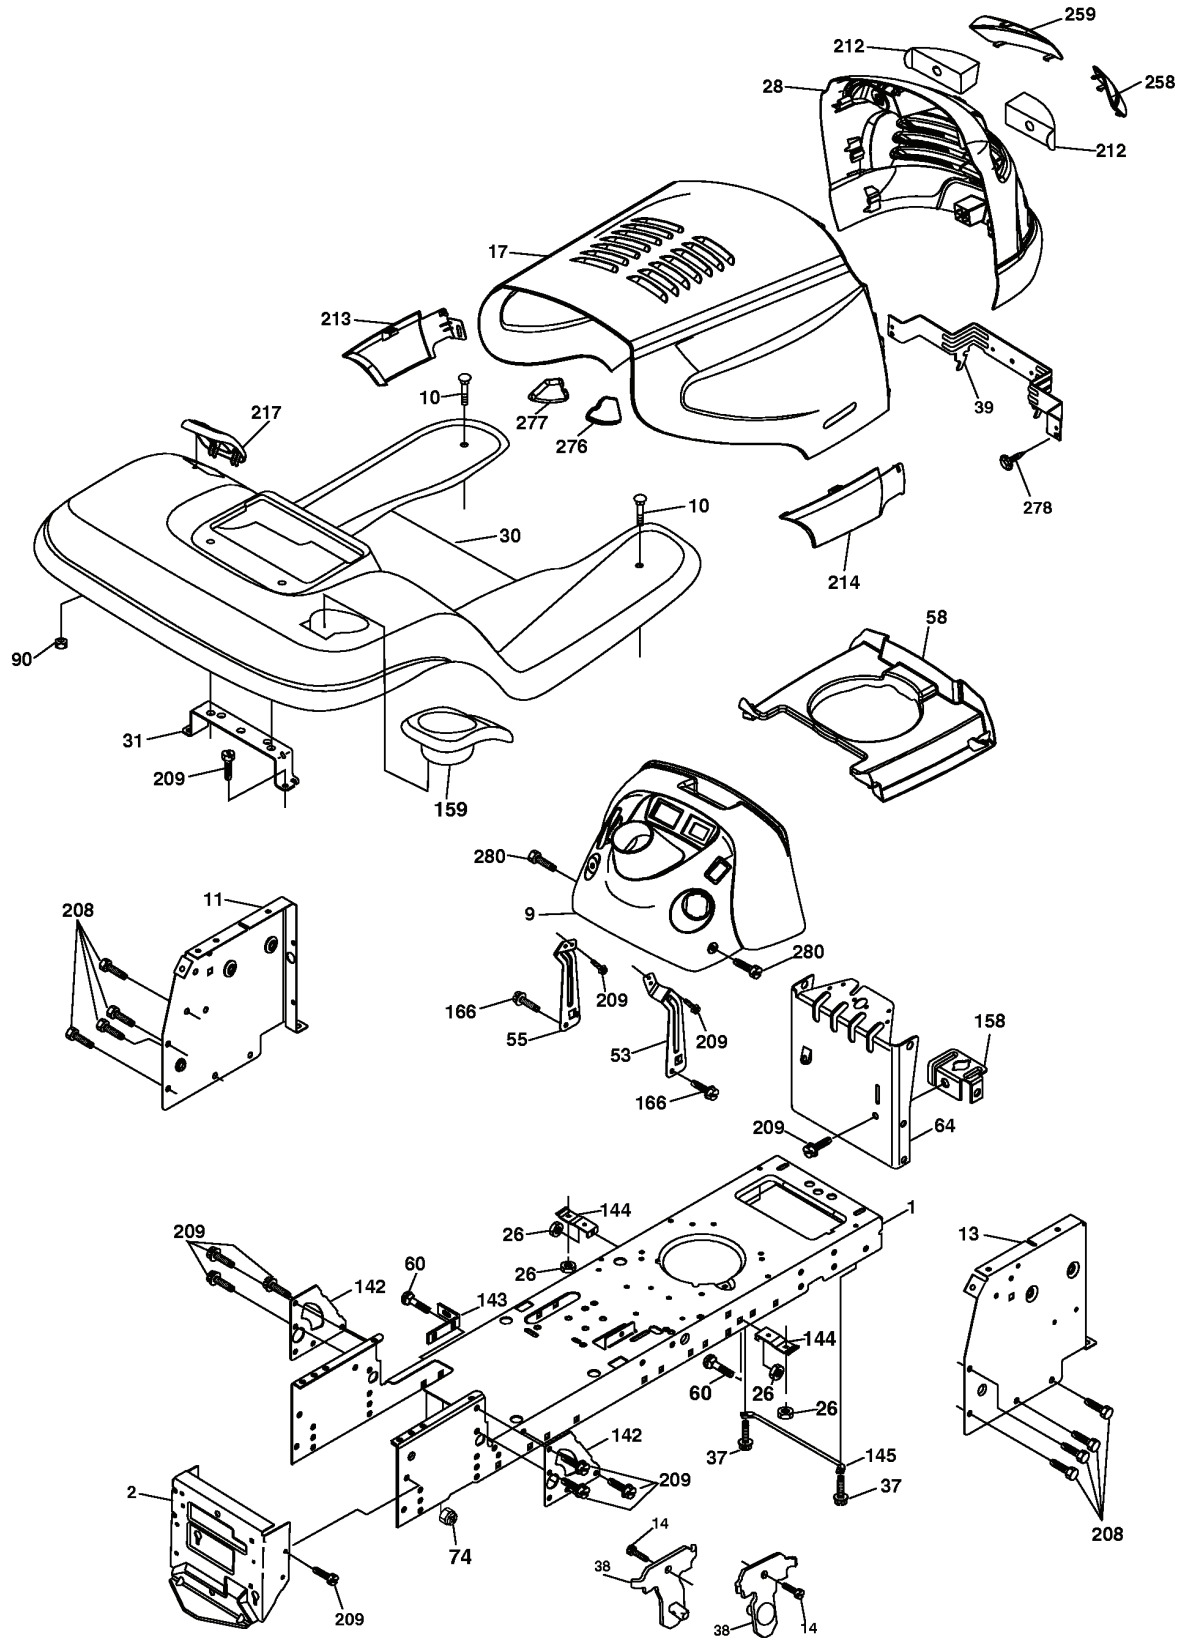

REPAIR PARTS

TRACTOR - MODEL NO. YTH2248 (YTH2248B), PRODUCT NO. 954 57 19-77
SEAT ASSEMBLY

seat_lt.knob_1

REF.	PART NO.	DESCRIPTION	REMARK	QTY.	KIT
1	532188715	SIEGE CONDUCTEUR		1	
2	532140551	BRACKET		1	
3	871110616	SCREW		1	
4	819131610	WASHER		1	
5	532145006	CLIP		1	
6	873800600	NUT		1	
7	532124181	SPRING		1	
8	817000616	SCREW		1	
9	819131614	WASHER		1	
10	532182493	BRACKET		1	
11	532166369	WING NUT		1	
12	532121246	BRACKET		1	
13	532121248	BUSHING		1	
14	872050412	BOLT		1	
15	532121249	SPACER		1	
16	532123740	SPRING		1	
17	532123976	LOCKNUT		1	
21	532171852	BOLT		1	
22	873800500	LOCK NUT		1	
24	819171912	WASHER		1	
25	532127018	BOLT		1	

REPAIR PARTS

TRACTOR - MODEL NO. YTH2248 (YTH2248B), PRODUCT NO. 954 57 19-77
CHASSIS AND ENCLOSURES

REF.	PART NO.	DESCRIPTION	REMARK	QTY.	KIT
1	532174619	FRAME		1	
2	532176554	PLATE		1	
10	872140608	BOLT		1	
11	532174996	DASHBOARD		1	
13	532172106	DASH		1	
14	817490608	SCREW		1	
26	873800600	NUT		1	
30	532191815	GUARD		1	
31	532139976	BRACKET		1	
37	817490508	SCREW		1	
38	532175710	BRACKET		1	
39	532174714	BRACKET PIVOT LASER LT		1	
58	532184463	CONDUIT		1	
60	872140606	BOLT		1	
64	532174997	DASH		1	
74	873680600	NUT		1	
90	532124346	NUT		1	
142	532175702	PLATE		1	
143	532186689	BRACKET		1	
144	532175582	BRACKET		1	
145	532156524	SHAFT		1	
158	532162037	BRACKET		1	
159	532185434	HOLDER		1	
166	532171875	SCREW		1	
208	817670608	SCREW		1	
209	817000612	SCREW		1	
217	532185436	BRACKET		1	
280	817060616	SCREW		1	
9	532190251	DASH		1	
17	532189977	HOOD		1	
20	532180679	PLATE		1	
23	532124028	BUSHING		1	
28	532188269	GRILL LENS ASSY		1	
53	532188372	BRACKET DASH RH		1	
55	532188373	BRACKET DASH LH		1	
212	532188267	INSERT LENS		1	
213	532189979	SKIRT SIDE LH		1	
214	532189978	SKIRT SIDE RH		1	
219	817000512	SCREW		1	
258	532189981	LENS ELITE CLEAR RH		1	
259	532189982	LENS ELITE CLEAR LH		1	
276	532189274	BUMPER HOOD RH		1	
277	532189275	BUMPER HOOD LH		1	
278	532189585	SCREW		1	