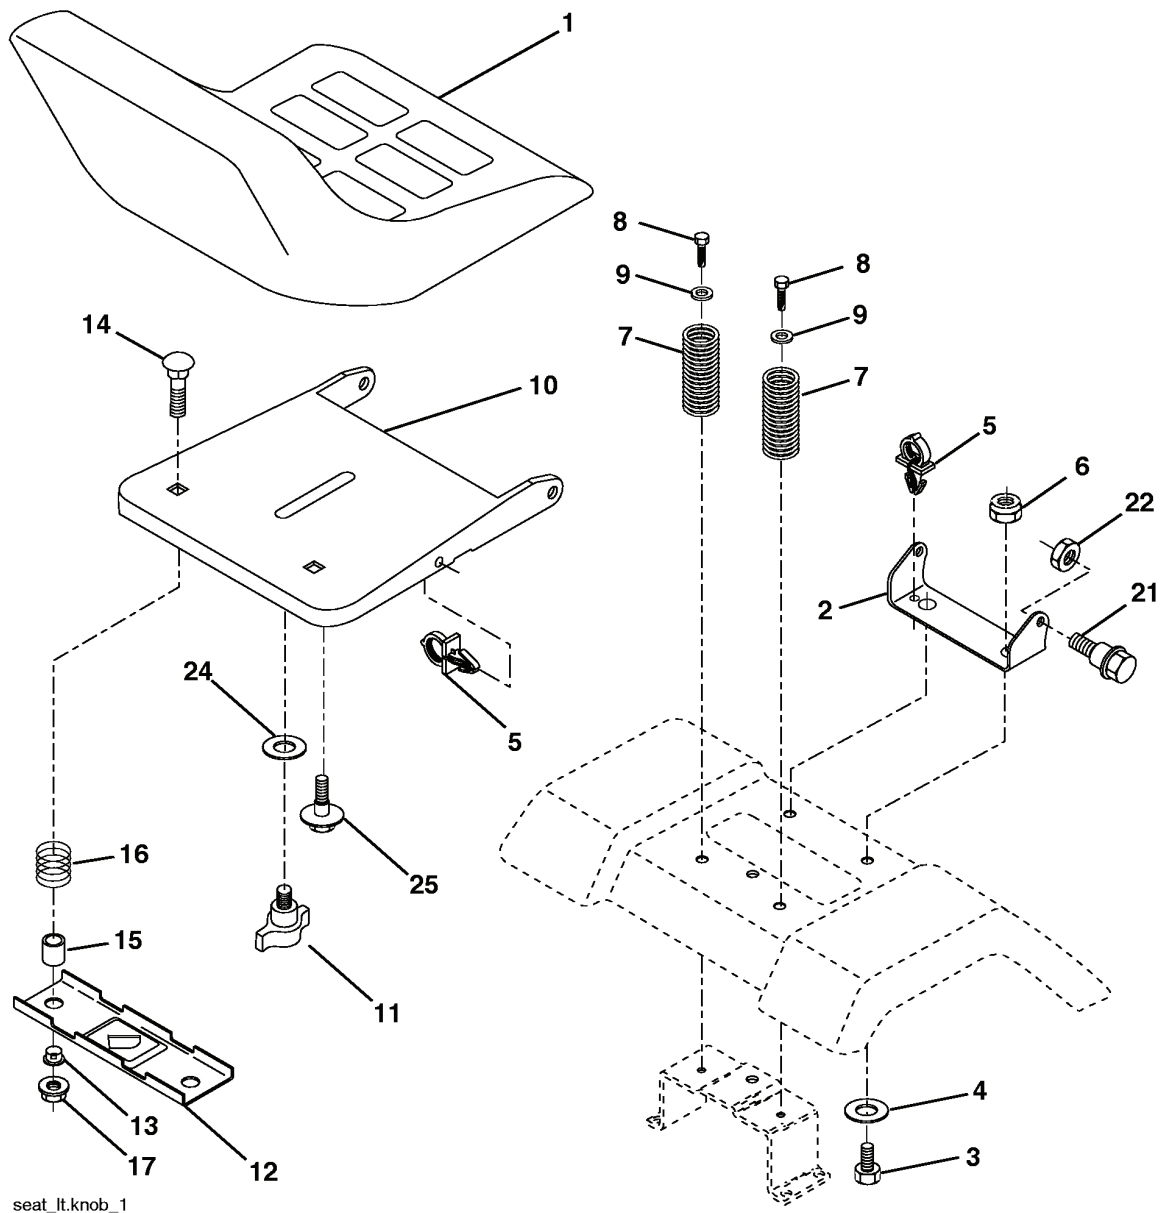

REPAIR PARTS

TRACTOR - MODEL NO. YTH2248 (YTH2248B), PRODUCT NO. 954 57 19-77

WHEELS & TIRES

REF.	PART NO.	DESCRIPTION	REMARK	QTY.	KIT
1	532059192	CAP VALVE		1	
2	532065139	NIPPLE		1	
3	532106222	TIRE		1	
4	532059904	HOSE		1	
5	532138336	RIM		1	
6	532124957	FITTING		1	
7	532124959	BEARING		1	
8	532138337	RIM.SPROCKET		1	
9	532122082	TIRE		1	
10	532124926	HOSE		1	
11	532175039	HUB CAP		1	
--	532144334	SEALING FOAM		1	

REPAIR PARTS

TRACTOR - MODEL NO. YTH2248 (YTH2248B), PRODUCT NO. 954 57 19-77
SEAT ASSEMBLY

seat_lt.knob_1

REF.	PART NO.	DESCRIPTION	REMARK	QTY.	KIT
1	532188715	SIEGE CONDUCTEUR		1	
2	532140551	BRACKET		1	
3	871110616	SCREW		1	
4	819131610	WASHER		1	
5	532145006	CLIP		1	
6	873800600	NUT		1	
7	532124181	SPRING		1	
8	817000616	SCREW		1	
9	819131614	WASHER		1	
10	532182493	BRACKET		1	
11	532166369	WING NUT		1	
12	532121246	BRACKET		1	
13	532121248	BUSHING		1	
14	872050412	BOLT		1	
15	532121249	SPACER		1	
16	532123740	SPRING		1	
17	532123976	LOCKNUT		1	
21	532171852	BOLT		1	
22	873800500	LOCK NUT		1	
24	819171912	WASHER		1	
25	532127018	BOLT		1	