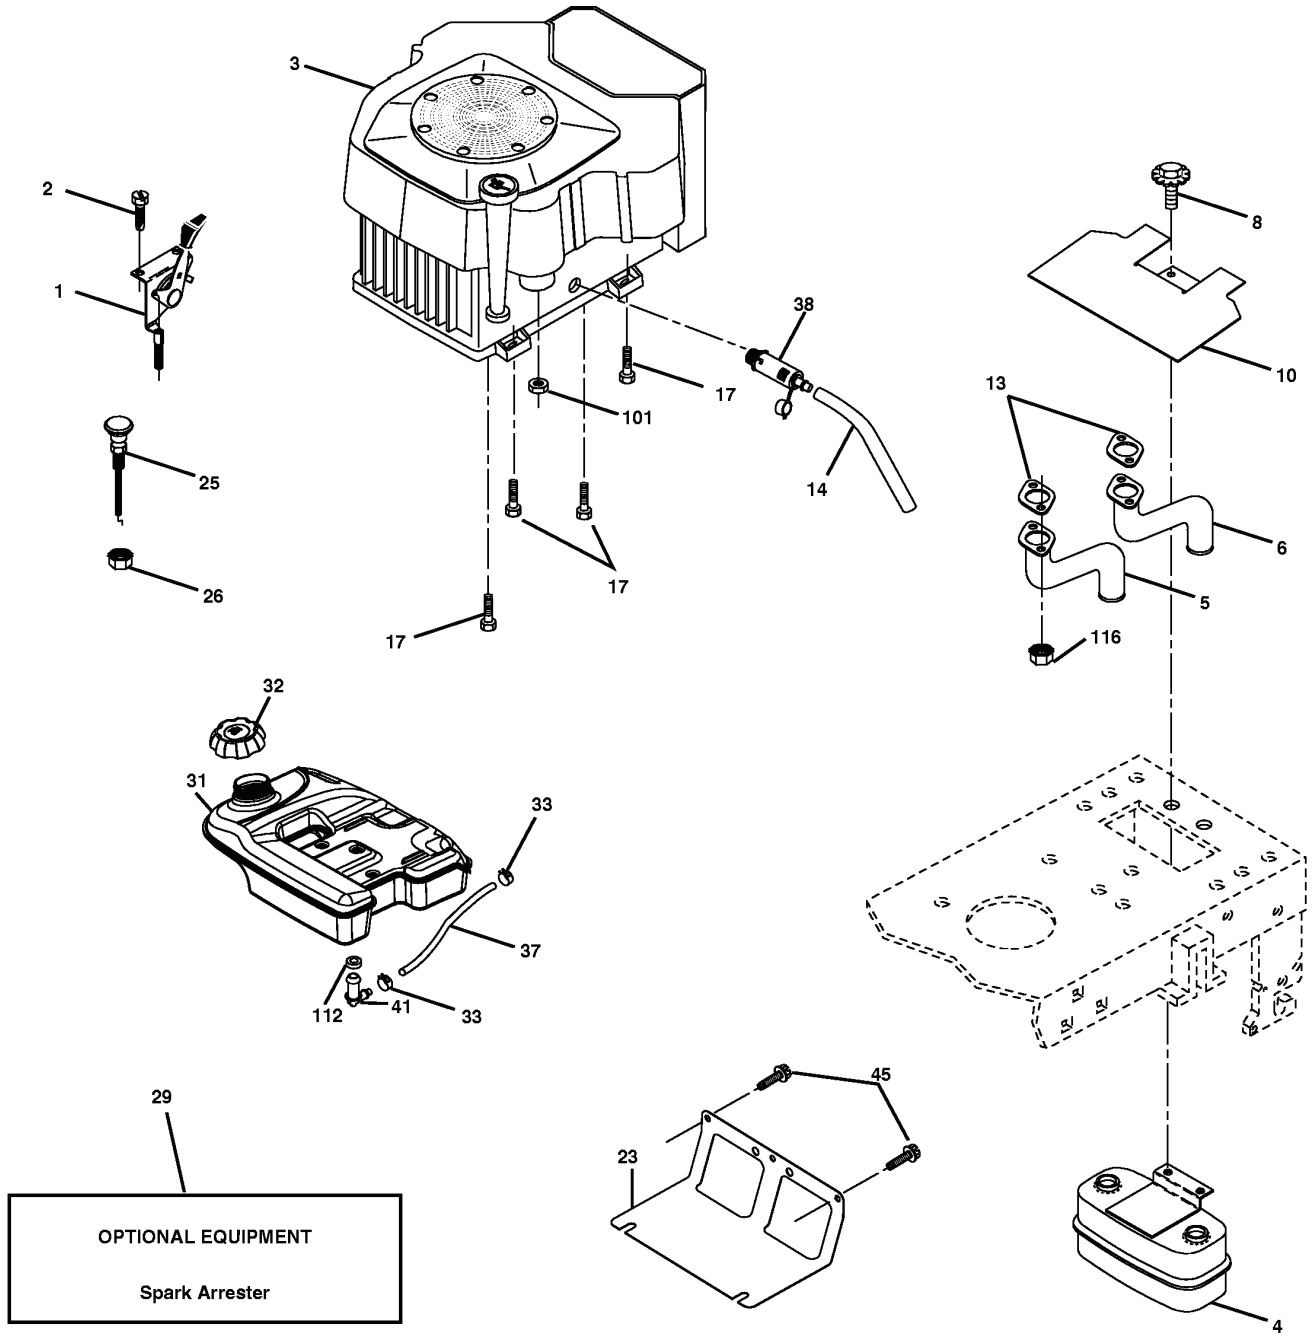

REPAIR PARTS

TRACTOR - MODEL NO. YTH2248 (YTH2248B), PRODUCT NO. 954 57 19-77
ENGINE

REF.	PART NO.	DESCRIPTION	REMARK	QTY.	KIT
1	532190259	CONTROL THROTTLE		1	
2	817720408	SCREW		1	
4	532149723	MUFFLER		1	
5	532146699	PIPE		1	
6	532146700	PIPE		1	
8	532171877	BOLT		1	
10	532146629	HEAT SHIELD		1	
14	532148456	TUBE		1	
17	817060624	SCREW		1	
23	532169837	HEAT SHIELD		1	
25	532190260	CHOKE CONTROL		1	
26	873920600	NUT		1	
29	532137180	SPARK ARRESTER KIT		1	
31	532179022	TANK FUEL 3 50 REAR		1	
32	532181803	TANK CAP		1	
33	532123487	HOSE CLAMP		1	
37	532142158	FULE LINE		1	
38	532181654	PLUG		1	
41	532139277	NIPPLE		1	
45	817000612	SCREW		1	
101	532163305	NUT FLANGE M8-1.25 NON-		1	
112	532124952	BUSHING		1	
116	532184362	NUT		1