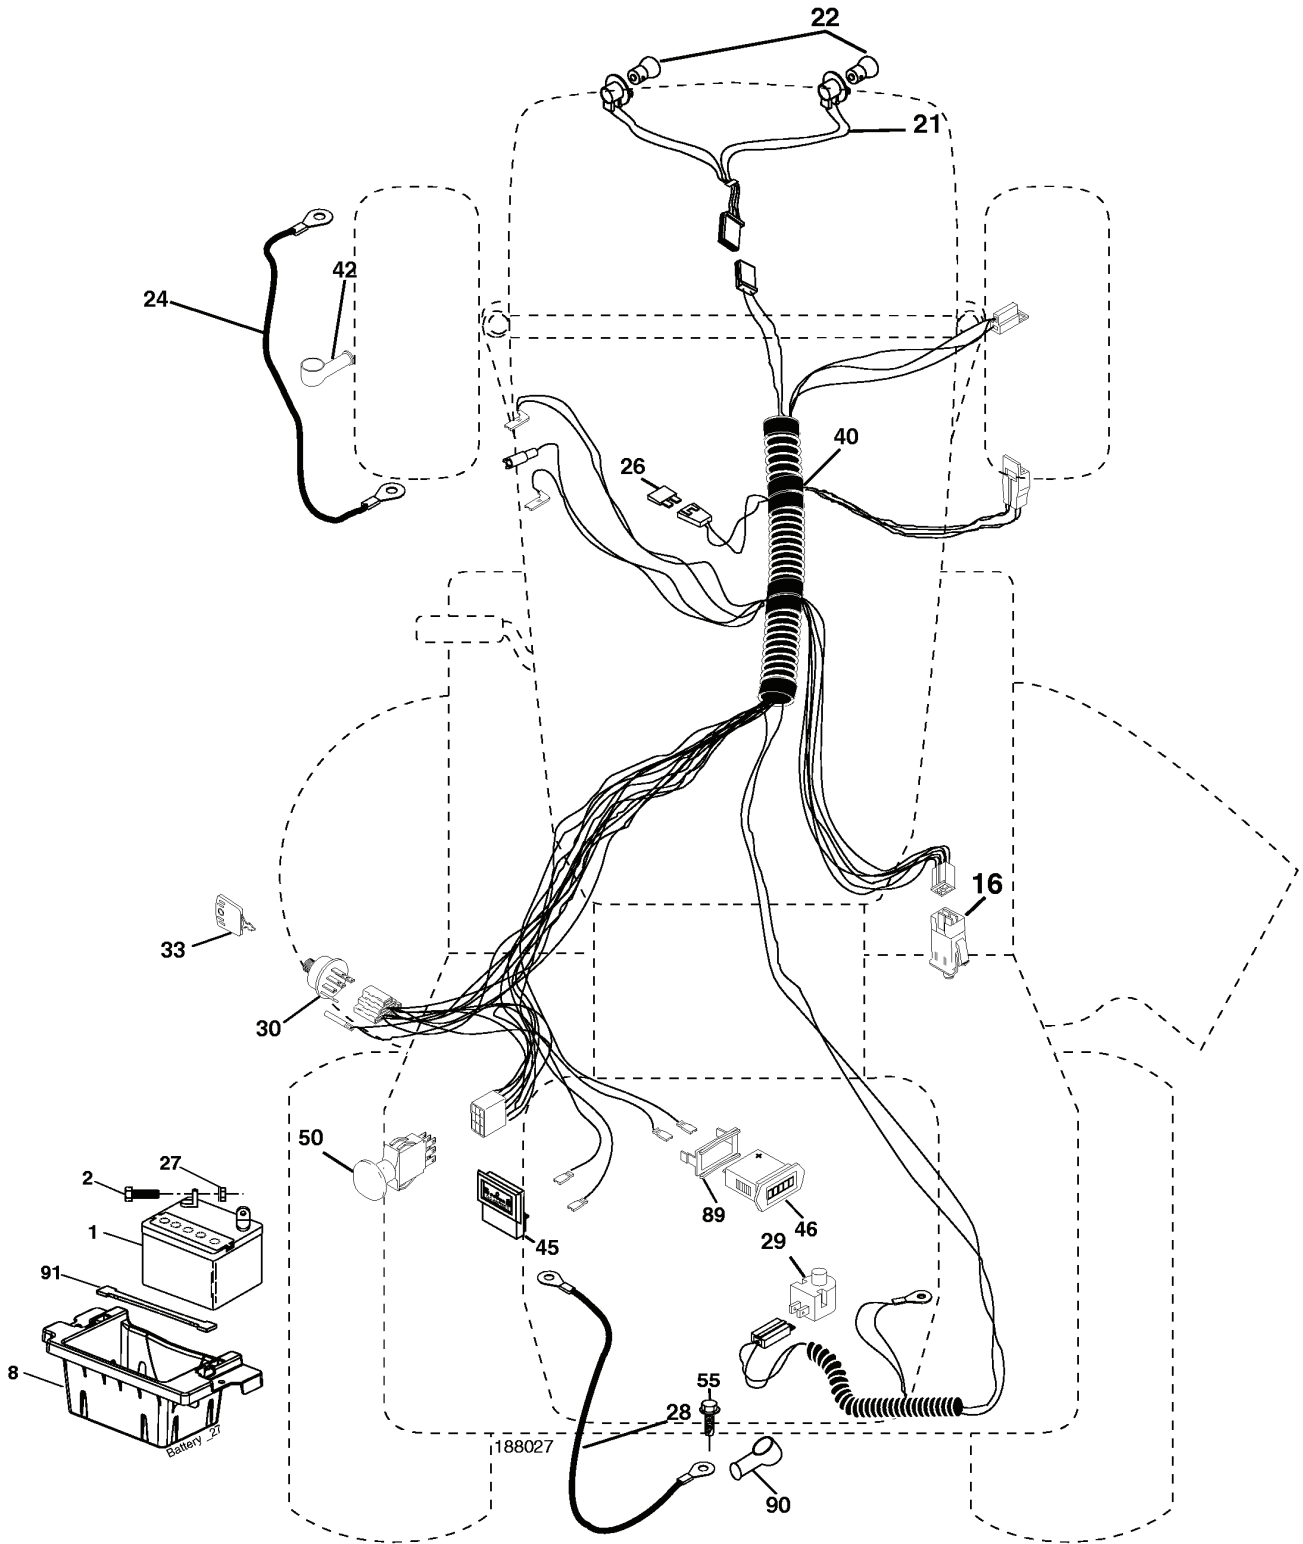

REPAIR PARTS

TRACTOR - MODEL NO. YTH2248 (YTH2248B), PRODUCT NO. 954 57 19-77
CHASSIS AND ENCLOSURES

REF.	PART NO.	DESCRIPTION	REMARK	QTY.	KIT
1	532174619	FRAME		1	
2	532176554	PLATE		1	
10	872140608	BOLT		1	
11	532174996	DASHBOARD		1	
13	532172106	DASH		1	
14	817490608	SCREW		1	
26	873800600	NUT		1	
30	532191815	GUARD		1	
31	532139976	BRACKET		1	
37	817490508	SCREW		1	
38	532175710	BRACKET		1	
39	532174714	BRACKET PIVOT LASER LT		1	
58	532184463	CONDUIT		1	
60	872140606	BOLT		1	
64	532174997	DASH		1	
74	873680600	NUT		1	
90	532124346	NUT		1	
142	532175702	PLATE		1	
143	532186689	BRACKET		1	
144	532175582	BRACKET		1	
145	532156524	SHAFT		1	
158	532162037	BRACKET		1	
159	532185434	HOLDER		1	
166	532171875	SCREW		1	
208	817670608	SCREW		1	
209	817000612	SCREW		1	
217	532185436	BRACKET		1	
280	817060616	SCREW		1	
9	532190251	DASH		1	
17	532189977	HOOD		1	
20	532180679	PLATE		1	
23	532124028	BUSHING		1	
28	532188269	GRILL LENS ASSY		1	
53	532188372	BRACKET DASH RH		1	
55	532188373	BRACKET DASH LH		1	
212	532188267	INSERT LENS		1	
213	532189979	SKIRT SIDE LH		1	
214	532189978	SKIRT SIDE RH		1	
219	817000512	SCREW		1	
258	532189981	LENS ELITE CLEAR RH		1	
259	532189982	LENS ELITE CLEAR LH		1	
276	532189274	BUMPER HOOD RH		1	
277	532189275	BUMPER HOOD LH		1	
278	532189585	SCREW		1	

REPAIR PARTS

TRACTOR - MODEL NO. YTH2248 (YTH2248B), PRODUCT NO. 954 57 19-77
ELECTRICAL

REF.	PART NO.	DESCRIPTION	REMARK	QTY.	KIT
1	532144927	BATTERY		1	
2	874760412	BOLT		1	
8	532186491	BOX		1	
16	532176138	MICRO SWITCH		1	
21	532183759	HARNESS		1	
22	532004152	BULB		1	
24	532178909	CABLE		1	
26	532175158	FUSE		1	
27	873510400	NUT		1	
28	532145491	CABLE		1	
29	532121305	SWITCH		1	
30	532175566	SWITCH		1	
33	532140401	KEY		1	
40	532188027	HARNESS		1	
42	532154336	COVER		1	
45	532122822	METER		1	
46	532169635	HOURLMETER		1	
50	532174651	SWITCH		1	
55	817490508	SCREW		1	
89	532169639	BRACKET		1	
90	532180449	COVER		1	
91	532190270	STRAP BATTERY MOUNT FRO		1	