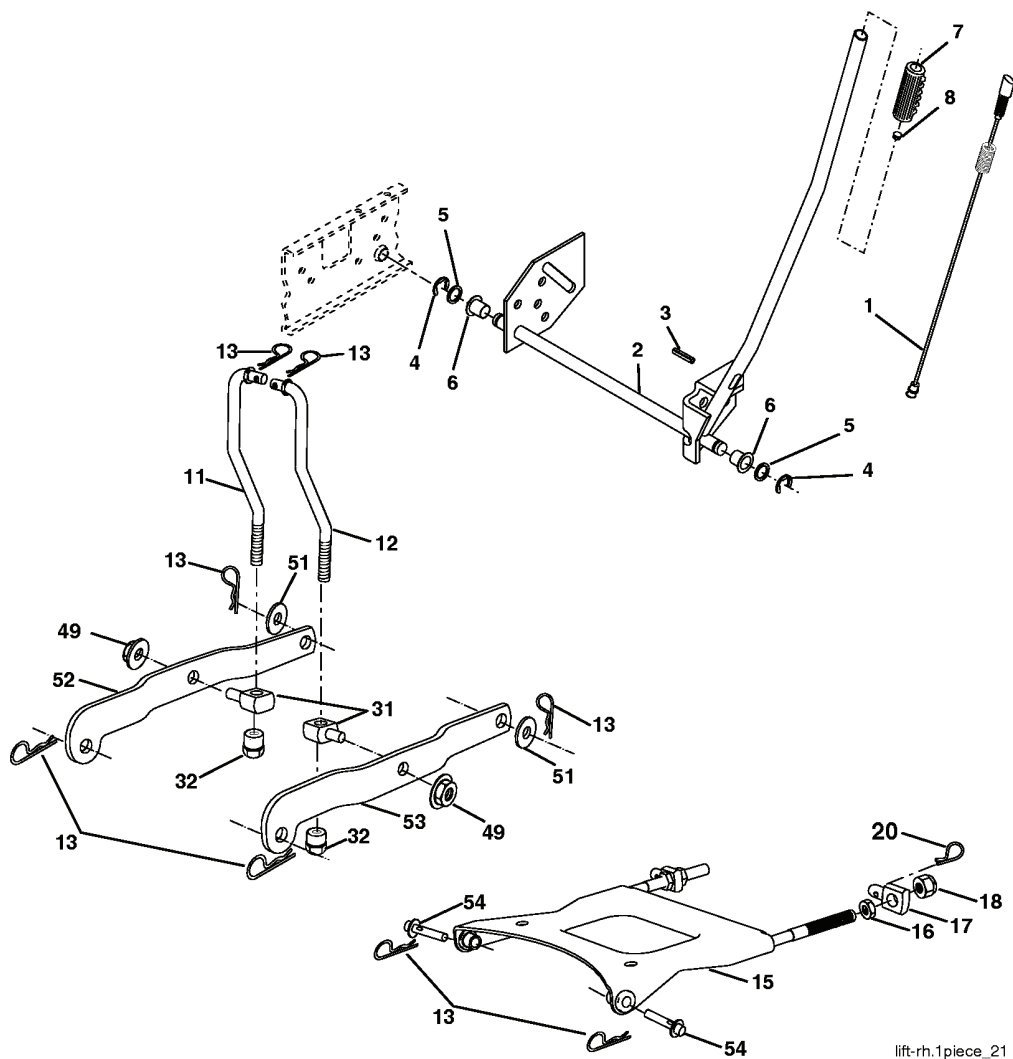

# REPAIR PARTS

TRACTOR-MODEL NUMBER YTH2448 (279080), PRODUCT NO. 960 13 00-07  
SEAT ASSEMBLY

seat\_lt.knob\_13

---

REF.	PART NO.	DESCRIPTION	REMARK	QTY.	KIT
1	532188715	SIEGE CONDUCTEUR		1	
2	532140551	BRACKET		1	
3	871110616	SCREW		1	
4	819131610	WASHER		1	
5	532145006	CLIP		1	
6	873800600	NUT		1	
7	532124181	SPRING		1	
8	817000616	SCREW		1	
9	819131614	WASHER		1	
10	532182493	BRACKET		1	
11	532166369	WING NUT		1	
12	532174648	BRACKET		1	
13	532121248	BUSHING		1	
14	872050412	BOLT		1	
15	532121249	SPACER		1	
16	532123740	SPRING		1	
17	532123976	LOCKNUT		1	
21	532171852	BOLT		1	
22	873800500	LOCK NUT		1	
24	819171912	WASHER		1	
25	532127018	BOLT		1	

# REPAIR PARTS

TRACTOR-MODEL NUMBER YTH2448 (279080), PRODUCT NO. 960 13 00-07  
MOWER LIFT

lift-rh.1piece\_21

---

REF.	PART NO.	DESCRIPTION	REMARK	QTY.	KIT
1	532159460	WIRE		1	
2	532159471	LEVER		1	
3	532105767	PIN RETAINING SCREW		1	
4	812000002	RETAINER RING		1	
5	819211621	WASHER		1	
6	532120183	BEARING		1	
7	532125631	HANDLE		1	
8	532124526	KNOB		1	
11	532175370	LINK		1	
12	532175371	LINK		1	
13	532124670	RETAINER RING		1	
15	532175562	BRACKET		1	
16	873350800	NUT		1	
17	532175689	BRACKET		1	
18	873800800	NUT		1	
20	532163552	CLIP		1	
31	532176205	TRUNION		1	
32	532175994	NUT		1	
49	532145212	NUT		1	
51	819171416	WASHER		1	
52	532175378	LEVER		1	
53	532175802	LEVER		1	
54	532175560	PIN RETAINING SCREW		1	