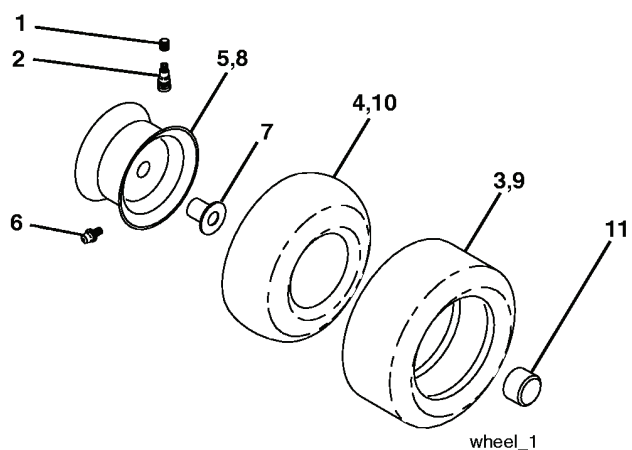

# REPAIR PARTS

TRACTOR-MODEL NUMBER YTH2448 (279080), PRODUCT NO. 960 13 00-07  
ELECTRICAL

REF.	PART NO.	DESCRIPTION	REMARK	QTY.	KIT
1	532144927	BATTERY		1	
2	874760412	BOLT		1	
8	532186491	BOX		1	
16	532176138	MICRO SWITCH		1	
21	532183759	HARNESS		1	
22	532004152	BULB		1	
24	532124780	CABLE		1	
25	532146148	CABLE		1	
26	532175158	FUSE		1	
27	873510400	NUT		1	
28	532145491	CABLE		1	
29	532192749	SWITCH.SEAT.DP W/RAMPS		1	
30	532193350	IGNITION MODULE		1	
33	532140401	KEY		1	
34	532110712	SWITCH		1	
40	532193376	HARNESS		1	
41	871110408	BOLT		1	
42	532131563	COVER		1	
43	532178861	SOLENOID		1	
45	532122822	METER		1	
46	532169635	HOURLMETER		1	
50	532174651	SWITCH		1	
55	817490508	SCREW		1	
89	532169639	BRACKET		1	
90	532180449	COVER		1	
91	532190270	STRAP BATTERY MOUNT FRO		1	
92	532193465	HARNESS		1	
93	532192540	SCREW		1	
94	532191834	MODULE.REVERSE.ROS		1	

### WHEELS & TIRES

---

REF.	PART NO.	DESCRIPTION	REMARK	QTY.	KIT
1	532059192	CAP VALVE		1	
2	532065139	NIPPLE		1	
3	532106222	TIRE		1	
4	532059904	HOSE		1	
5	532138336	RIM		1	
6	532124957	FITTING		1	
7	532124959	BEARING		1	
8	532138337	RIM SPROCKET		1	
9	532138468	TIRE		1	
10	532124926	HOSE		1	
11	532175039	HUB CAP		1	
--	532144334	SEALING FOAM		1	