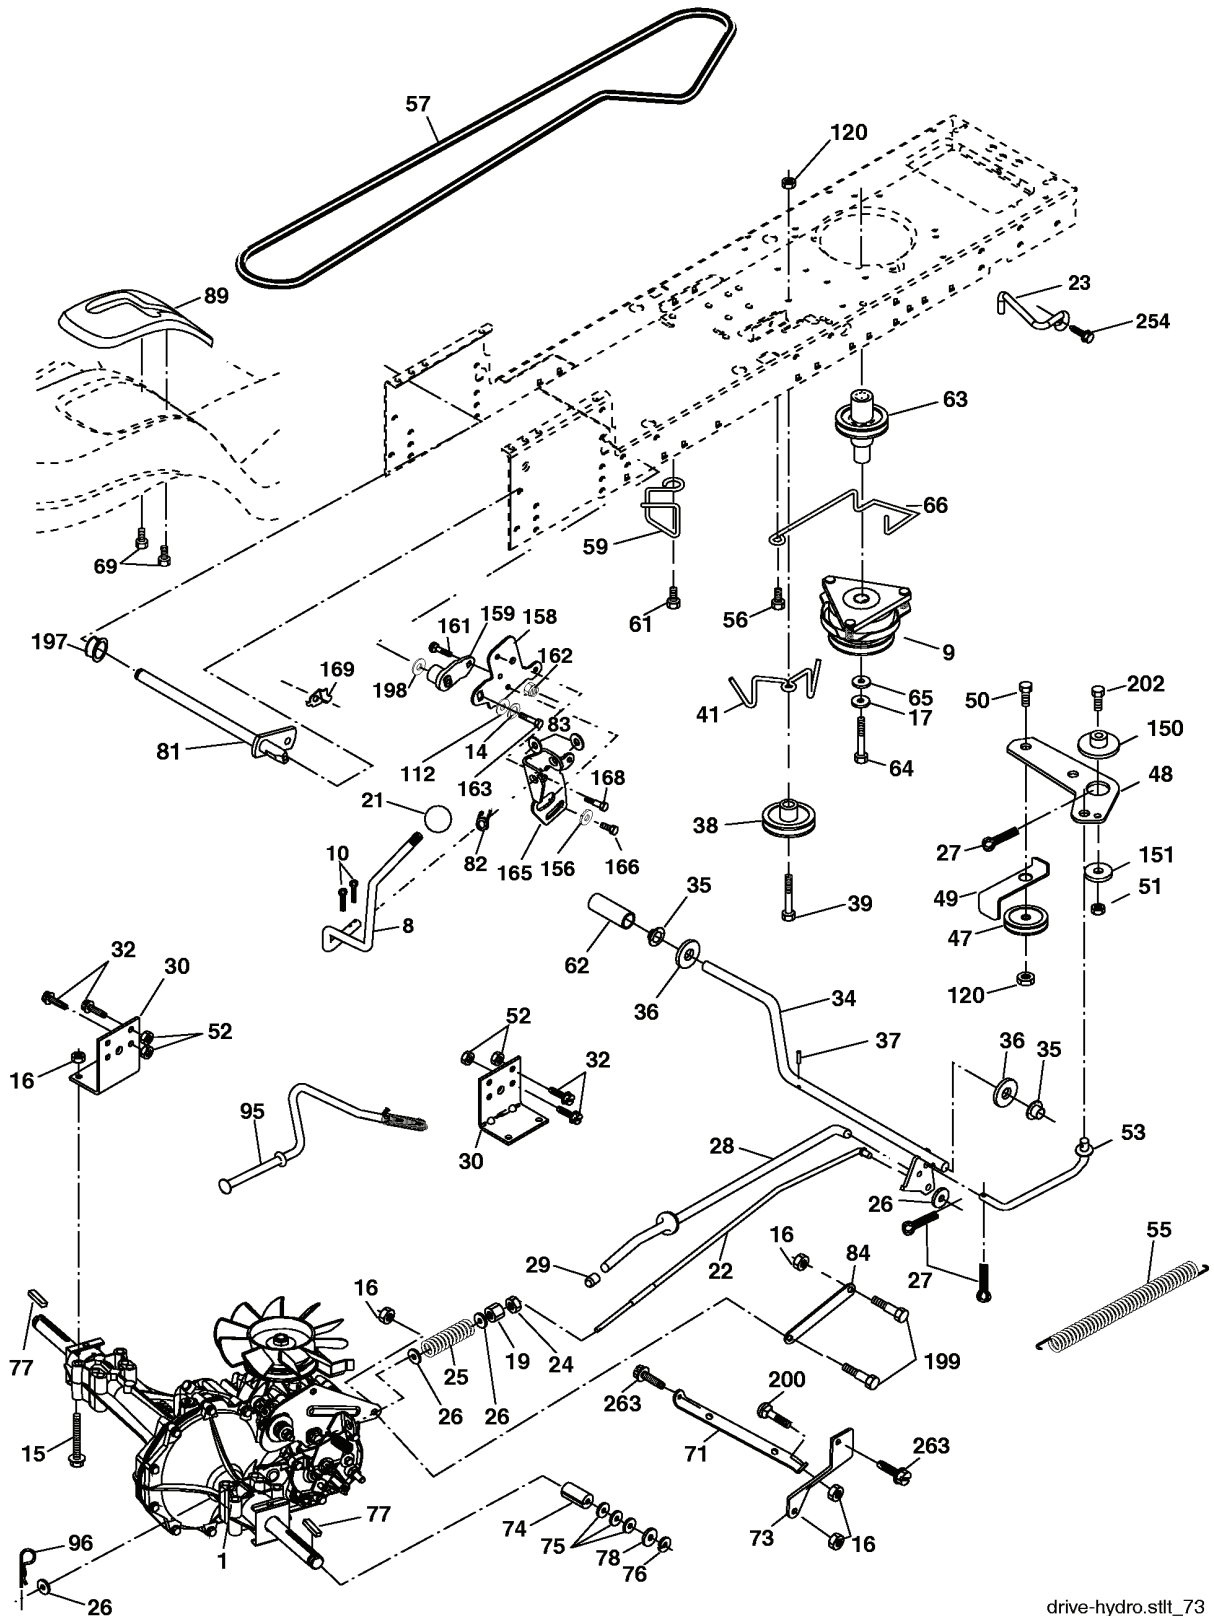

REPAIR PARTS

TRACTOR-MODEL NUMBER YTH2448 (279080), PRODUCT NO. 960 13 00-07
DRIVE

REF.	PART NO.	DESCRIPTION	REMARK	QTY.	KIT
8	532192502	ROD SHIFT		1	
9	532179334	CLUTCH ELEC.		1	
10	876020416	SPLIT PIN		1	
14	810040400	WASHER		1	
15	874490544	SCREW		1	
16	873800500	LOCK NUT		1	
17	532126197	WASHER		1	
19	873800600	NUT		1	
21	532140845	KNOB		1	
22	532169498	ROD		1	
23	532190736	BRACKET		1	
24	873350600	NUT		1	
25	532106888	SPRING		1	
26	819131316	WASHER		1	
27	876020412	SPLIT PIN		1	
28	532175765	SHAFT		1	
29	532071673	COVER		1	
30	532169592	BRACKET		1	
32	874760512	BOLT		1	
34	532175578	SHAFT		1	
35	532120183	BEARING		1	
36	819211616	WASHER		1	
37	532124963	PIN RETAINING SCREW		1	
38	532179114	PULLEY		1	
39	872110622	BOLT		1	
41	532175556	BELT GUIDE		1	
47	532127783	PULLEY		1	
48	532154407	GUIDE		1	
49	532123205	BELT GUIDE		1	
50	872110612	BOLT		1	
51	873680600	NUT		1	
52	873680500	NUT		1	
53	532105710	LINK		1	
55	532105709	SPRING		1	
56	817060620	SCREW		1	
57	532140294	BELT		1	
59	532169691	BELT GUIDE		1	
61	817120614	SCREW		1	
62	532124872	PEDAL RUBBER		1	
63	532174607	PULLEY		1	
64	532173937	BOLT		1	
65	810040700	WASHER		1	
66	532154778	TENSIONER		1	
69	532142432	SCREW		1	
71	532169183	ROD		1	
73	532169182	BRACKET		1	
74	532137057	SPACER		1	
75	532121749	WASHER		1	
76	812000001	RETAINER RING		1	
77	532123583	KEY		1	
78	532121748	WASHER		1	
81	532165596	SHAFT		1	
82	532165711	SPRING		1	
83	819171216	WASHER		1	
84	532169594	LINK		1	
89	532194810	CONSOLE. SHIFT, STL. AUTO GREY		1	
95	532170201	CONTROL		1	
96	532124788	RETAINER RING		1	
112	819091210	WASHER		1	
120	873900600	NUT		1	
151	819133210	WASHER		1	
150	532175456	SPACER		1	
156	532166002	WASHER		1	
158	532165589	BRACKET		1	
159	532183900	LEVER		1	
161	872140406	BOLT		1	
162	873680400	NUT		1	
163	874780416	BOLT		1	
165	532165623	BRACKET		1	
166	817490510	SCREW		1	
168	532165492	BOLT		1	
169	532165580	RETAINER		1	
197	532169613	SLEEVE		1	
198	532169593	WASHER		1	
199	532169612	SCREW		1	
200	872140508	BOLT		1	
202	872110614	BOLT		1	
254	817000616	SCREW		1