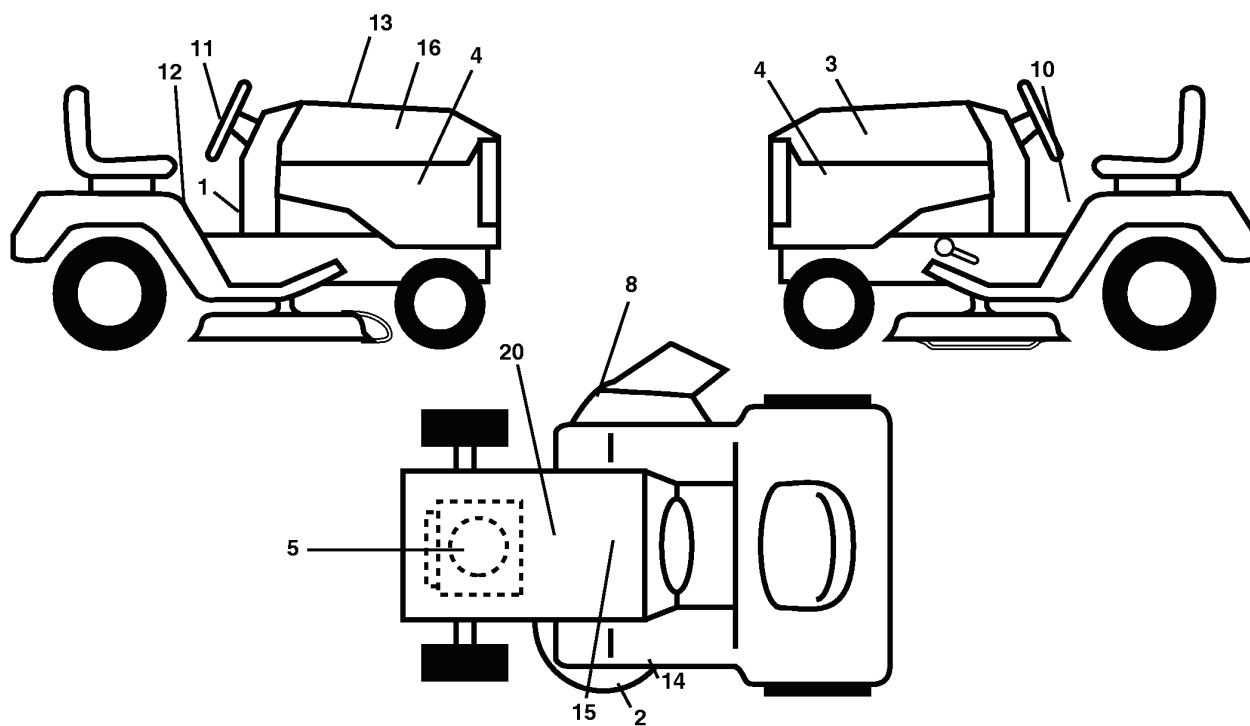

REPAIR PARTS

TRACTOR-MODEL NUMBER YTH2448 (279080), PRODUCT NO. 960 13 00-07
DECALS

REF.	PART NO.	DESCRIPTION	REMARK	QTY.	KIT
4	532195487	DECAL		1	
5	532195549	DECAL		1	
8	532170563	DECALC:"DANGER"		1	
10	532157140	DECAL		1	
11	532188925	DECAL		1	
12	532193939	DECAL		1	
13	532180941	DECAL		1	
14	532175291	DECAL		1	
15	532195459	DECAL		1	
20	532145005	DECAL		1	
--	532166960	DECAL		1	
--	532188252	PAD. FOOTREST LH		1	
--	532188253	PAD. FOOTREST RH		1	
--	532138311	DECAL		1