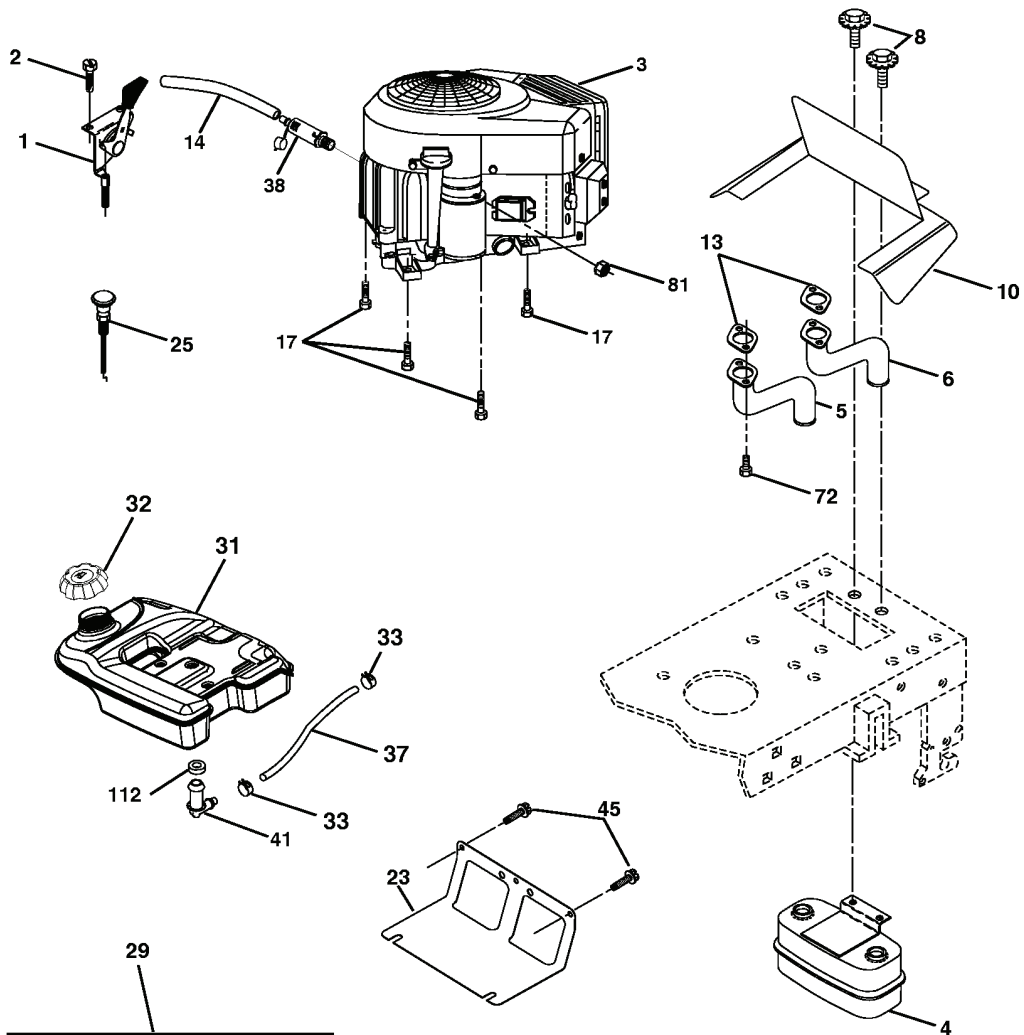

REPAIR PARTS

TRACTOR-MODEL NUMBER YTH2448 (279080), PRODUCT NO. 960 13 00-07
ENGINE

OPTIONAL EQUIPMENT
Spark Arrester

engine-bs.twin_43

REF.	PART NO.	DESCRIPTION	REMARK	QTY.	KIT
2	817720408	SCREW		1	
4	532149723	MUFFLER		1	
5	532159955	TUBE		1	
6	532160589	TUBE		1	
8	532171877	BOLT		1	
10	532162797	SHIELD		1	
13	532165391	GASKET		1	
14	532148456	TUBE		1	
17	817060624	SCREW		1	
23	532169837	HEAT SHIELD		1	
25	532132782	CHOKE CONTROL		1	
29	532137180	SPARK ARRESTER KIT		1	
31	532179022	TANK FUEL 3 50 REAR		1	
32	532181803	TANK CAP		1	
33	532123487	HOSE CLAMP		1	
37	532142158	FULE LINE		1	
38	532181654	PLUG		1	
41	532139277	NIPPLE		1	
45	917000612	SCREW		1	
72	532183906	SCREW		1	
112	532124952	BUSHING		1	
116	532184362	NUT		1