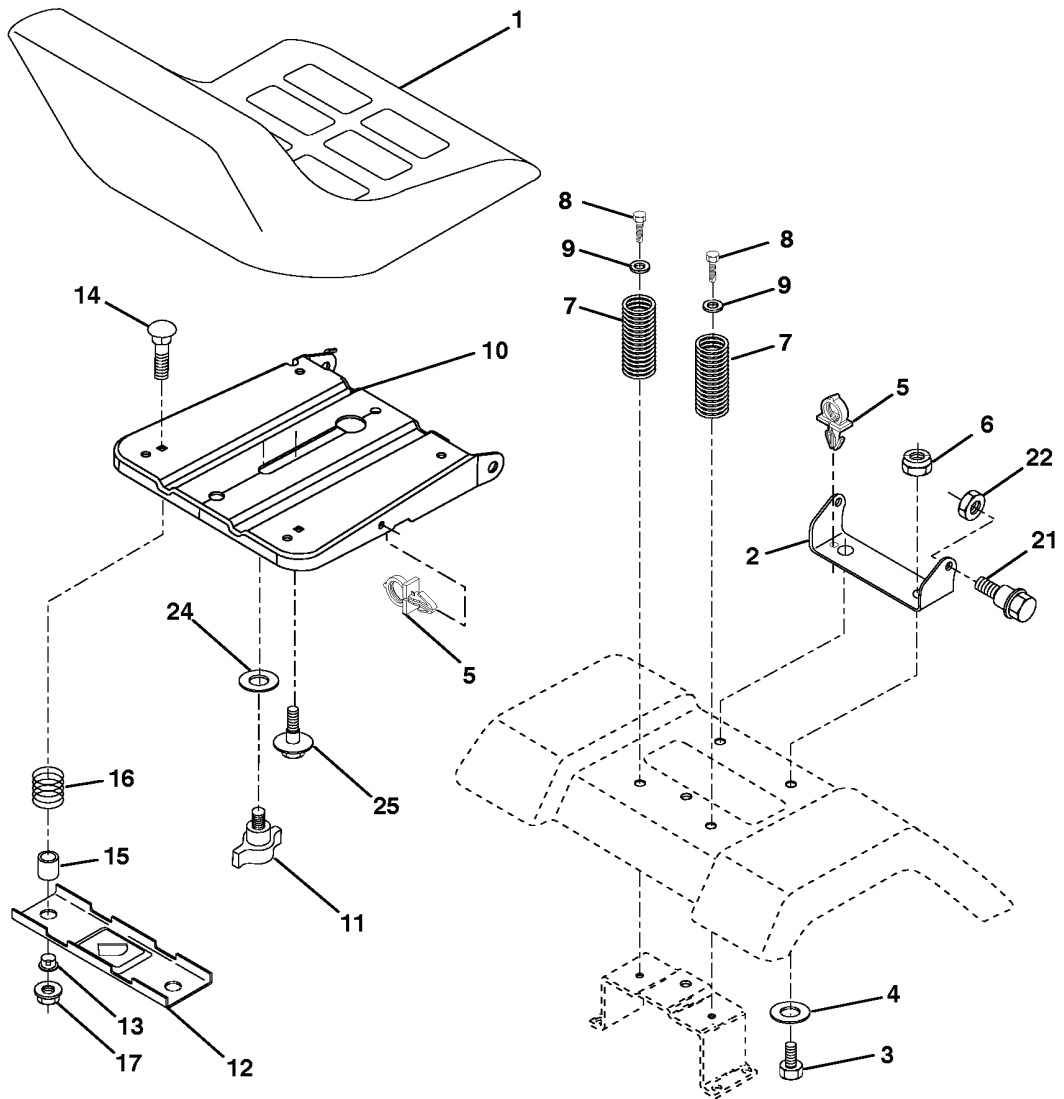

# REPAIR PARTS

TRACTOR-MODEL NUMBER YTH2448 (279080), PRODUCT NO. 960 13 00-07  
ENGINE

**OPTIONAL EQUIPMENT**  
**Spark Arrester**

engine-bs.twin\_43

---

REF.	PART NO.	DESCRIPTION	REMARK	QTY.	KIT
2	817720408	SCREW		1	
4	532149723	MUFFLER		1	
5	532159955	TUBE		1	
6	532160589	TUBE		1	
8	532171877	BOLT		1	
10	532162797	SHIELD		1	
13	532165391	GASKET		1	
14	532148456	TUBE		1	
17	817060624	SCREW		1	
23	532169837	HEAT SHIELD		1	
25	532132782	CHOKE CONTROL		1	
29	532137180	SPARK ARRESTER KIT		1	
31	532179022	TANK FUEL 3 50 REAR		1	
32	532181803	TANK CAP		1	
33	532123487	HOSE CLAMP		1	
37	532142158	FULE LINE		1	
38	532181654	PLUG		1	
41	532139277	NIPPLE		1	
45	917000612	SCREW		1	
72	532183906	SCREW		1	
112	532124952	BUSHING		1	
116	532184362	NUT		1	

# REPAIR PARTS

TRACTOR-MODEL NUMBER YTH2448 (279080), PRODUCT NO. 960 13 00-07  
SEAT ASSEMBLY

seat\_lt.knob\_13

---

REF.	PART NO.	DESCRIPTION	REMARK	QTY.	KIT
1	532188715	SIEGE CONDUCTEUR		1	
2	532140551	BRACKET		1	
3	871110616	SCREW		1	
4	819131610	WASHER		1	
5	532145006	CLIP		1	
6	873800600	NUT		1	
7	532124181	SPRING		1	
8	817000616	SCREW		1	
9	819131614	WASHER		1	
10	532182493	BRACKET		1	
11	532166369	WING NUT		1	
12	532174648	BRACKET		1	
13	532121248	BUSHING		1	
14	872050412	BOLT		1	
15	532121249	SPACER		1	
16	532123740	SPRING		1	
17	532123976	LOCKNUT		1	
21	532171852	BOLT		1	
22	873800500	LOCK NUT		1	
24	819171912	WASHER		1	
25	532127018	BOLT		1	