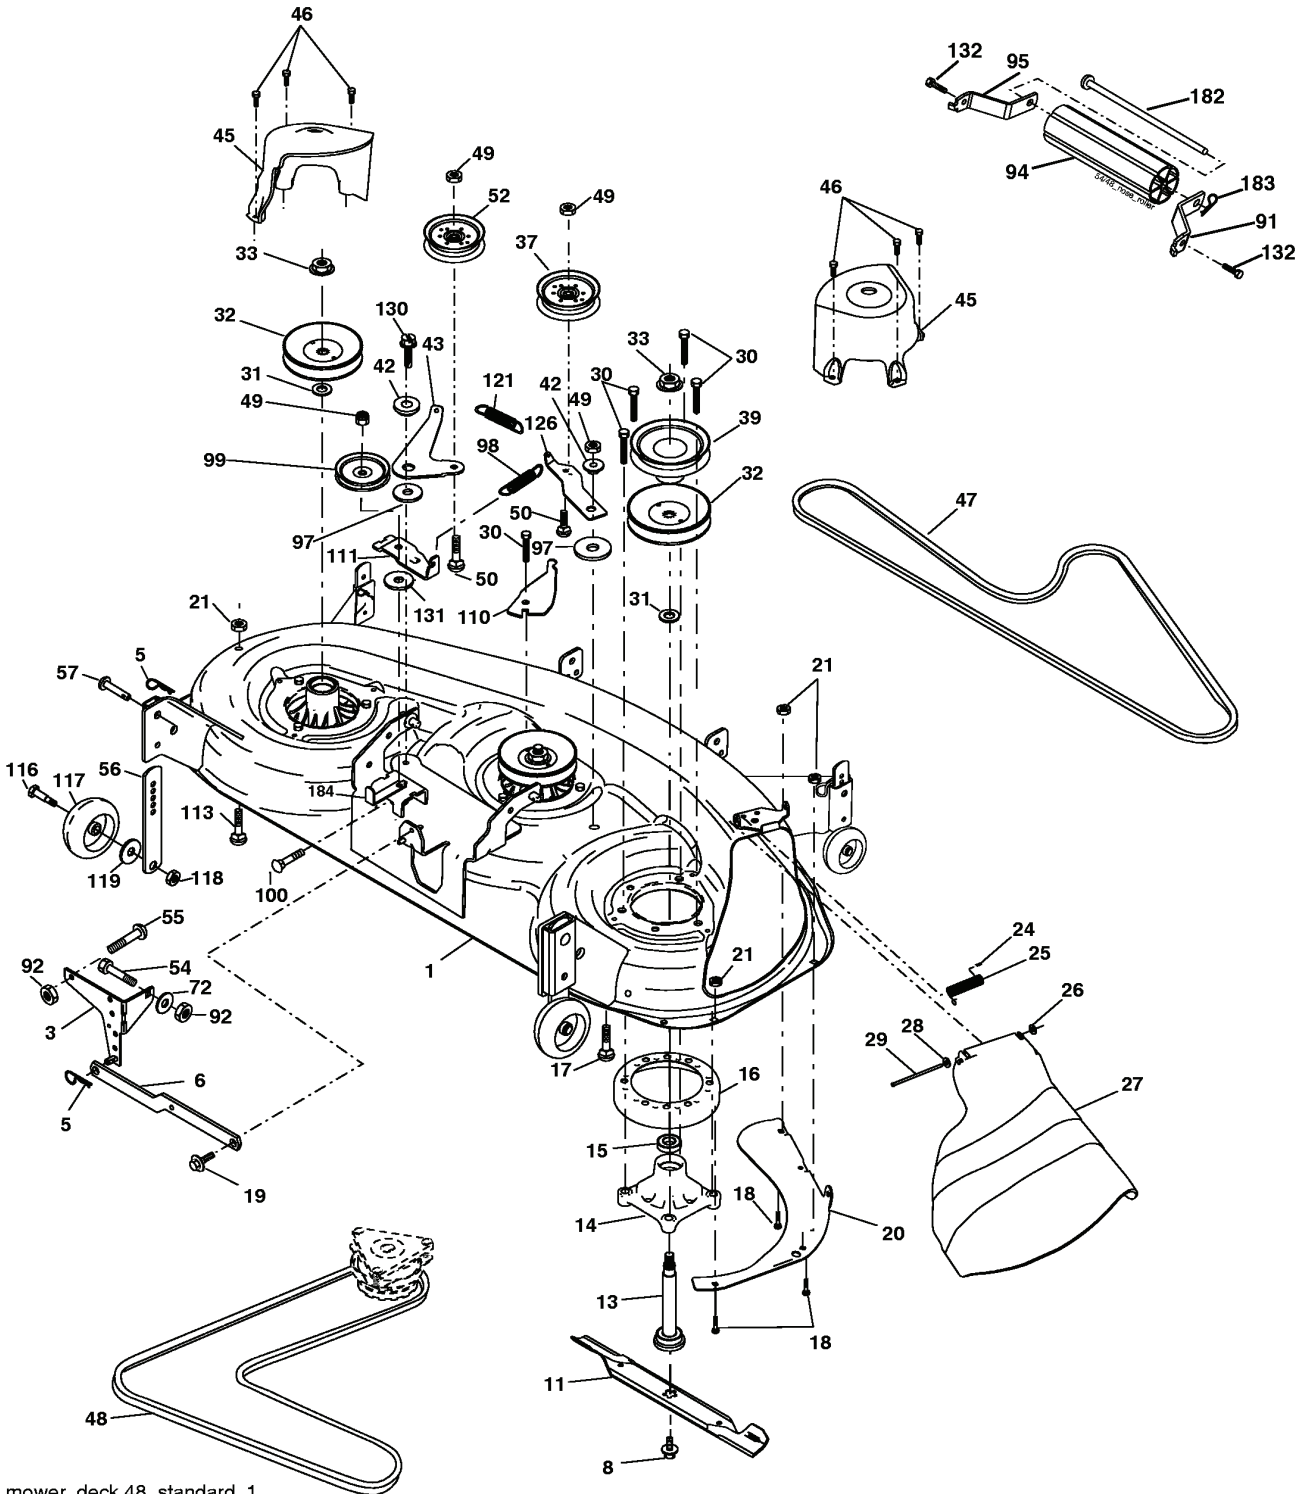

REPAIR PARTS

TRACTOR-MODEL NUMBER YTH2448 (279080), PRODUCT NO. 960 13 00-07
MOWER DECK

mower_deck.48_standard_1

REF.	PART NO.	DESCRIPTION	REMARK	QTY.	KIT
1	532181848	DECK WELDMENT MOWER, 48		1	
3	532138017	BRACKE		1	
5	532124670	RETAINER RING		1	
6	532178024	LEVER		1	
8	532174365	BOLT		1	
11	532180054	BLADE		1	
--	532173921	BLADE		1	
13	532174360	SHAFT		1	
14	532174358	MANDREL		1	
15	532110485	BEARING		1	
16	532174493	STRIPPER, MANDREL, BLACK		1	
17	872110610	BOLT		1	
18	872140505	BOLT		1	
19	532132827	SPEC. BOLT		1	
20	532174378	BAFFLE		1	
21	873680500	NUT		1	
24	532105304	HUB CAP		1	
25	532178102	SPRING		1	
26	532110452	NUT		1	
27	532181707	SHIELD		1	
28	819111016	WASHER		1	
29	532131491	SHAFT		1	
30	532173984	SCREW		1	
31	532187690	WASHER		1	
32	532173436	PULLEY		1	
33	532178342	NUT		1	
37	532177968	PULLEY		1	
39	532174375	PULLEY		1	
42	532122052	SPACER		1	
43	532174373	LEVER		1	
45	532180806	COVER		1	
46	532137729	SCREW		1	
47	532180808	V-BELT		1	
48	532174368	V-BELT		1	
49	873900600	NUT		1	
50	872110612	BOLT		1	
52	532175820	PULLEY		1	
54	874780616	BOLT		1	
55	872140608	BOLT		1	
56	532155986	BAR		1	
57	532156941	PIN RETAINING SCREW		1	
72	819131312	WASHER		1	
91	532180535	BRACKET		1	
92	873800600	NUT		1	
94	532176066	ROLLER		1	
95	532180534	BRACKET		1	
97	532178515	WASHER		1	
98	532179479	SPRING		1	
99	532189993	PULLEY		1	
100	872110616	BOLT		1	
110	532175016	LEVER		1	
111	532174610	ARM		1	
113	872110506	BOLT		1	
116	532193406	BOLT		1	
117	532174873	WHEEL		1	
118	873930600	NUT		1	
119	819121414	WASHER		1	
121	532174371	SPRING		1	
126	532174372	LEVER		1	
130	817000616	SCREW		1	
131	819131606	WASHER		1	
132	817000612	SCREW		1	
182	532179127	ROD ROLLER NOSE		1	
183	532163552	CLIP		1	
184	532173979	BELT GUIDE		1	
--	532174356	MANDREL		1