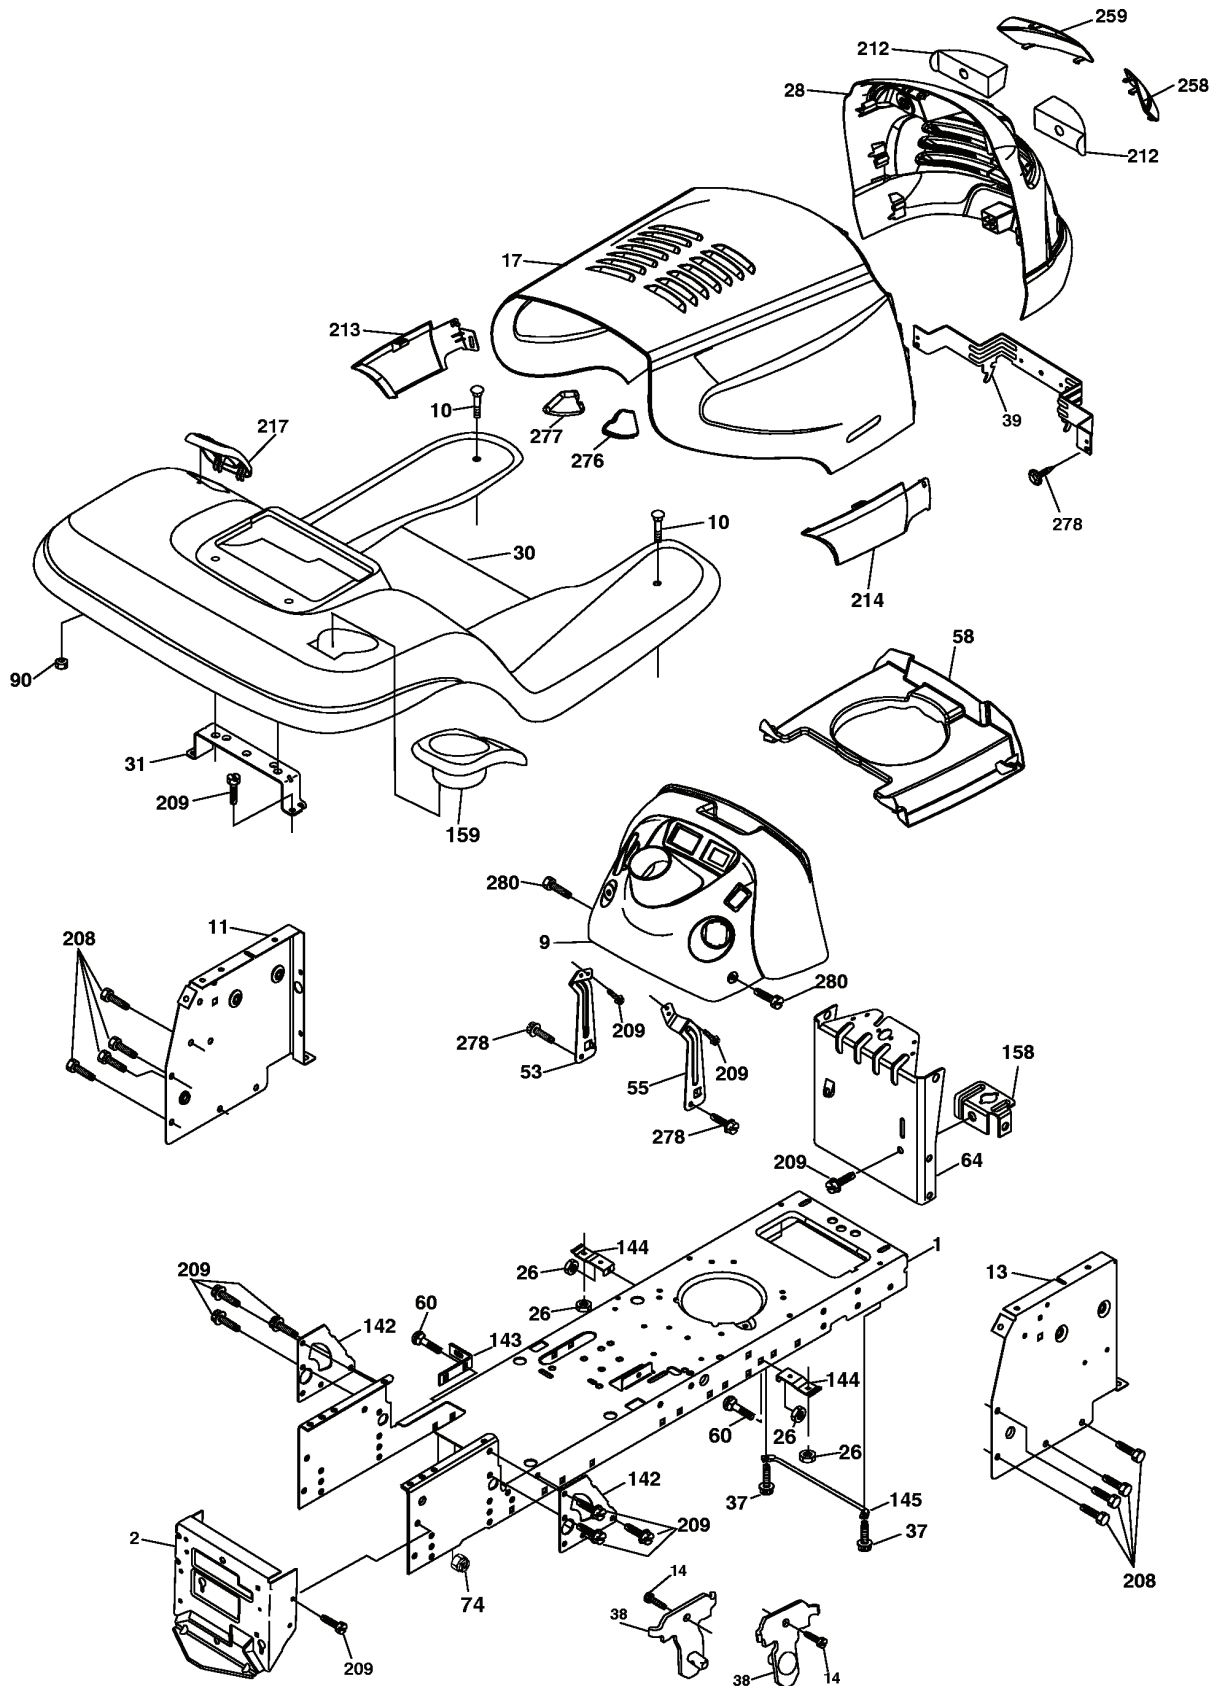

YTH2448, 279081, 960130007, 2005-08

SPARE PARTS LIST

REPAIR PARTS

TRACTOR - MODEL NO. YTH2448 (279081), PRODUCT NO. 960 13 00-07
CHASSIS AND ENCLOSURES

REF.	PART NO.	DESCRIPTION	REMARK	QTY.	KIT
1	532174619	FRAME		1	
2	532176554	PLATE		1	
9	532196138	DASH		1	
10	872140608	BOLT		1	
11	532174996	DASHBOARD		1	
13	532181719	DASHBOARD		1	
14	817490608	SCREW		1	
26	873800600	NUT		1	
30	532194806	FENDER		1	
31	532139976	BRACKET		1	
37	817490508	SCREW		1	
38	532175710	BRACKET		1	
39	532174714	BRACKET PIVOT LASER LT		1	
60	872140606	BOLT		1	
64	532174997	DASH		1	
74	873680600	NUT		1	
90	532124346	NUT		1	
142	532175702	PLATE		1	
143	532186689	BRACKET		1	
144	532175582	BRACKET		1	
145	532156524	SHAFT		1	
158	532162037	BRACKET		1	
159	532192404	CUPHOLDER		1	
208	817670608	SCREW		1	
209	817000612	SCREW		1	
217	532185436	BRACKET		1	
278	532191611	SCREW		1	
280	817060616	SCREW		1	

REPAIR PARTS

TRACTOR - MODEL NO. YTH2448 (279081), PRODUCT NO. 960 13 00-07
DECALS

REF.	PART NO.	DESCRIPTION	REMARK	QTY.	KIT
2	532195487	DECAL		1	
5	532195549	DECAL		1	
6	532180941	DECAL		1	
9	532196352	DECAL		1	
10	532157002	DECAL		1	
11	532175291	DECAL		1	
12	532188925	DECAL		1	
13	532178455	DECAL		1	
14	532145005	DECAL		1	
15	532191554	DECAL		1	
--	532188252	PAD. FOOTREST LH		1	
--	532188253	PAD. FOOTREST RH		1	
--	532138311	DECAL		1	

REPAIR PARTS

TRACTOR - MODEL NO. YTH2448 (279081), PRODUCT NO. 960 13 00-07

WHEELS & TIRES

REF.	PART NO.	DESCRIPTION	REMARK	QTY.	KIT
1	532059192	CAP VALVE		1	
2	532065139	NIPPLE		1	
3	532106222	TIRE		1	
4	532059904	HOSE		1	
5	532138336	RIM		1	
6	532124957	FITTING		1	
7	532124959	BEARING		1	
8	532138337	RIM SPROCKET		1	
9	532138468	TIRE		1	
10	532124926	HOSE		1	
11	532175039	HUB CAP		1	
--	532144334	SEALING FOAM		1	