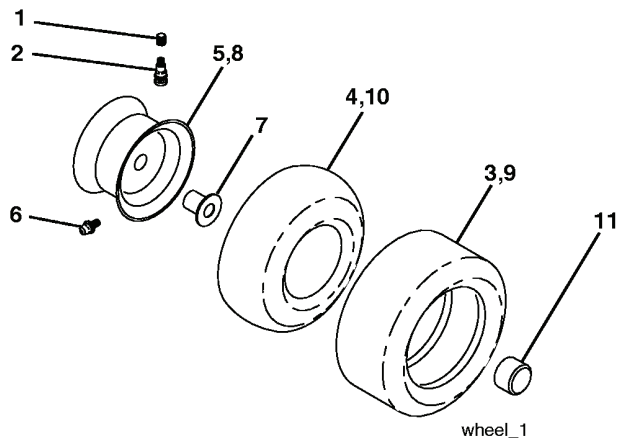

REPAIR PARTS

TRACTOR - MODEL NO. YTH2448 (279081), PRODUCT NO. 960 13 00-07
DECALS

REF.	PART NO.	DESCRIPTION	REMARK	QTY.	KIT
2	532195487	DECAL		1	
5	532195549	DECAL		1	
6	532180941	DECAL		1	
9	532196352	DECAL		1	
10	532157002	DECAL		1	
11	532175291	DECAL		1	
12	532188925	DECAL		1	
13	532178455	DECAL		1	
14	532145005	DECAL		1	
15	532191554	DECAL		1	
--	532188252	PAD. FOOTREST LH		1	
--	532188253	PAD. FOOTREST RH		1	
--	532138311	DECAL		1	

REPAIR PARTS

TRACTOR - MODEL NO. YTH2448 (279081), PRODUCT NO. 960 13 00-07

WHEELS & TIRES

REF.	PART NO.	DESCRIPTION	REMARK	QTY.	KIT
1	532059192	CAP VALVE		1	
2	532065139	NIPPLE		1	
3	532106222	TIRE		1	
4	532059904	HOSE		1	
5	532138336	RIM		1	
6	532124957	FITTING		1	
7	532124959	BEARING		1	
8	532138337	RIM SPROCKET		1	
9	532138468	TIRE		1	
10	532124926	HOSE		1	
11	532175039	HUB CAP		1	
--	532144334	SEALING FOAM		1	

REPAIR PARTS

TRACTOR - MODEL NO. YTH2448 (279081), PRODUCT NO. 960 13 00-07
STEERING ASSEMBLY

REF.	PART NO.	DESCRIPTION	REMARK	QTY.	KIT
1	532166627	STEERING WHEEL		1	
2	532184706	SHAFT		1	
3	532169840	SPINDLE		1	
4	532169839	SPINDLE		1	
5	532124931	WASHER		1	
6	532121748	WASHER		1	
8	812000029	RETAINER RING		1	
10	532175121	ROD		1	
11	810040600	WASHER		1	
12	873940800	NUT		1	
13	532136518	PIPE		1	
15	532145212	NUT		1	
17	532177883	SHAFT		1	
29	817000612	SCREW		1	
32	532180580	TIE ROD		1	
36	532155105	BUSHING		1	
37	532152927	SCREW		1	
38	532166626	INSERT		1	
39	819182411	WASHER		1	
40	873540600	NUT		1	
41	532159945	ADAPTER		1	
43	532121749	WASHER		1	
46	532121232	HUB CAP		1	
65	532160367	SPACER		1	
67	872110618	BOLT		1	
68	532169827	SHAFT		1	
71	532175146	STEERING GEAR		1	
82	532169835	BRACKET		1	
87	532173966	WASHER		1	
88	532175118	BOLT		1	
91	532175553	SPRING		1	
94	819121414	WASHER		1	
95	532188967	WASHER		1	