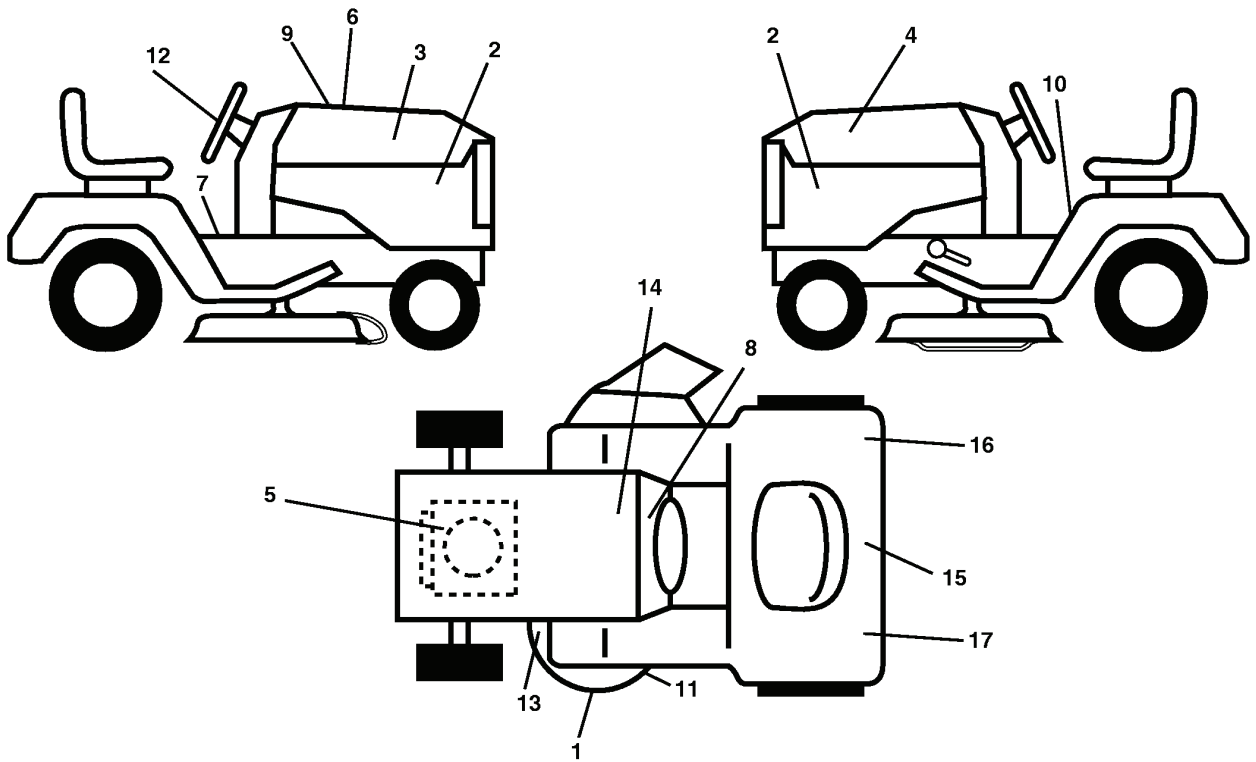

YTH2448, 279081, 960130007, 2005-08

SPARE PARTS LIST

REPAIR PARTS

TRACTOR - MODEL NO. YTH2448 (279081), PRODUCT NO. 960 13 00-07
CHASSIS AND ENCLOSURES

REF.	PART NO.	DESCRIPTION	REMARK	QTY.	KIT
1	532174619	FRAME		1	
2	532176554	PLATE		1	
9	532196138	DASH		1	
10	872140608	BOLT		1	
11	532174996	DASHBOARD		1	
13	532181719	DASHBOARD		1	
14	817490608	SCREW		1	
26	873800600	NUT		1	
30	532194806	FENDER		1	
31	532139976	BRACKET		1	
37	817490508	SCREW		1	
38	532175710	BRACKET		1	
39	532174714	BRACKET PIVOT LASER LT		1	
60	872140606	BOLT		1	
64	532174997	DASH		1	
74	873680600	NUT		1	
90	532124346	NUT		1	
142	532175702	PLATE		1	
143	532186689	BRACKET		1	
144	532175582	BRACKET		1	
145	532156524	SHAFT		1	
158	532162037	BRACKET		1	
159	532192404	CUPHOLDER		1	
208	817670608	SCREW		1	
209	817000612	SCREW		1	
217	532185436	BRACKET		1	
278	532191611	SCREW		1	
280	817060616	SCREW		1	

REPAIR PARTS

TRACTOR - MODEL NO. YTH2448 (279081), PRODUCT NO. 960 13 00-07
DECALS

REF.	PART NO.	DESCRIPTION	REMARK	QTY.	KIT
2	532195487	DECAL		1	
5	532195549	DECAL		1	
6	532180941	DECAL		1	
9	532196352	DECAL		1	
10	532157002	DECAL		1	
11	532175291	DECAL		1	
12	532188925	DECAL		1	
13	532178455	DECAL		1	
14	532145005	DECAL		1	
15	532191554	DECAL		1	
--	532188252	PAD. FOOTREST LH		1	
--	532188253	PAD. FOOTREST RH		1	
--	532138311	DECAL		1	

REPAIR PARTS

TRACTOR - MODEL NO. YTH2448 (279081), PRODUCT NO. 960 13 00-07

WHEELS & TIRES

REF.	PART NO.	DESCRIPTION	REMARK	QTY.	KIT
1	532059192	CAP VALVE		1	
2	532065139	NIPPLE		1	
3	532106222	TIRE		1	
4	532059904	HOSE		1	
5	532138336	RIM		1	
6	532124957	FITTING		1	
7	532124959	BEARING		1	
8	532138337	RIM SPROCKET		1	
9	532138468	TIRE		1	
10	532124926	HOSE		1	
11	532175039	HUB CAP		1	
--	532144334	SEALING FOAM		1	