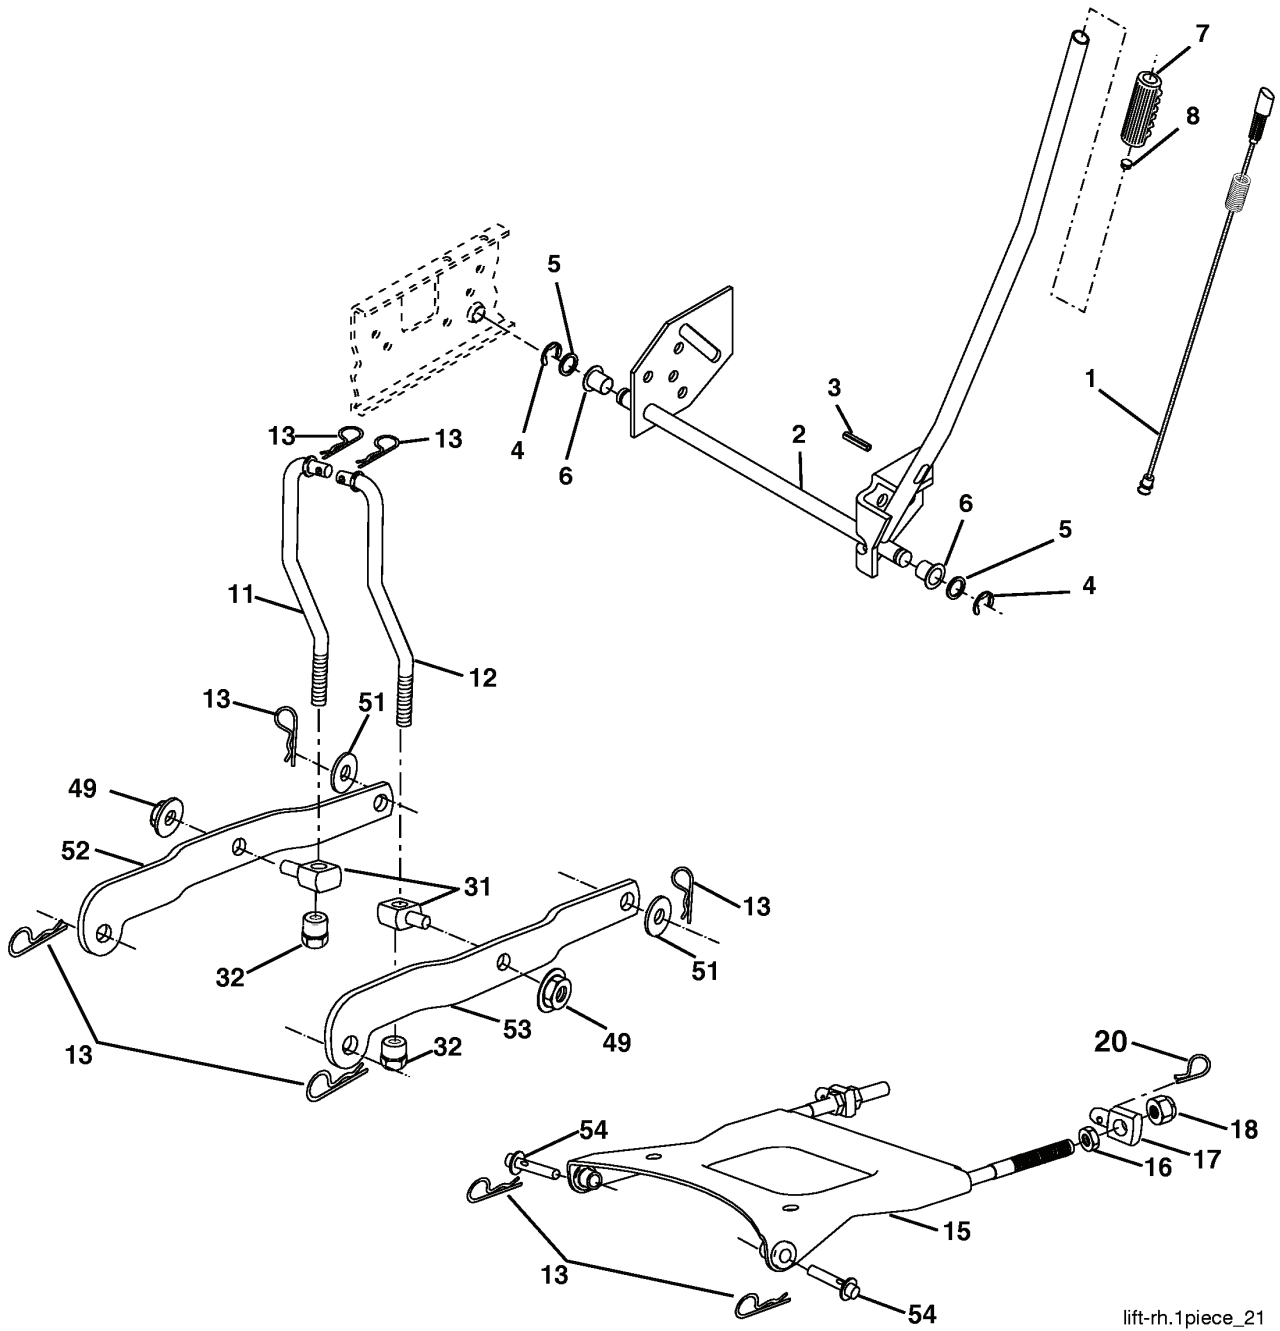

REPAIR PARTS

TRACTOR - MODEL NO. YTH2448 (279081), PRODUCT NO. 960 13 00-07
ENGINE

OPTIONAL EQUIPMENT
Spark Arrester

REF.	PART NO.	DESCRIPTION	REMARK	QTY.	KIT
1	532190454	THROTTLE CONTROL		1	
2	817720408	SCREW		1	
4	532149723	MUFFLER		1	
5	532159955	TUBE		1	
6	532160589	TUBE		1	
8	532171877	BOLT		1	
10	532162797	SHIELD		1	
13	532165391	GASKET		1	
14	532148456	TUBE		1	
17	817060624	SCREW		1	
23	532169837	HEAT SHIELD		1	
25	532132782	CHOKE CONTROL		1	
29	532137180	SPARK ARRESTER KIT		1	
31	532179022	TANK FUEL 3 50 REAR		1	
32	532181803	TANK CAP		1	
33	532123487	HOSE CLAMP		1	
37	532142158	FULE LINE		1	
38	532181654	PLUG		1	
41	532139277	NIPPLE		1	
45	817000612	SCREW		1	
72	532183906	SCREW		1	
81	873510400	NUT		1	
112	532124952	BUSHING		1	

REPAIR PARTS

TRACTOR - MODEL NO. YTH2448 (279081), PRODUCT NO. 960 13 00-07
MOWER LIFT

lift-rh.1piece_21

REF.	PART NO.	DESCRIPTION	REMARK	QTY.	KIT
1	532159460	WIRE		1	
2	532159471	LEVER		1	
3	532105767	PIN RETAINING SCREW		1	
4	812000002	RETAINER RING		1	
5	819211621	WASHER		1	
6	532120183	BEARING		1	
7	532125631	HANDLE		1	
8	532124526	KNOB		1	
11	532175370	LINK		1	
12	532175371	LINK		1	
13	532124670	RETAINER RING		1	
15	532175562	BRACKET		1	
16	873350800	NUT		1	
17	532175689	BRACKET		1	
18	873800800	NUT		1	
20	532163552	CLIP		1	
31	532176205	TRUNION		1	
32	532175994	NUT		1	
49	532145212	NUT		1	
51	819171416	WASHER		1	
52	532175378	LEVER		1	
53	532175802	LEVER		1	
54	532175560	PIN RETAINING SCREW		1	