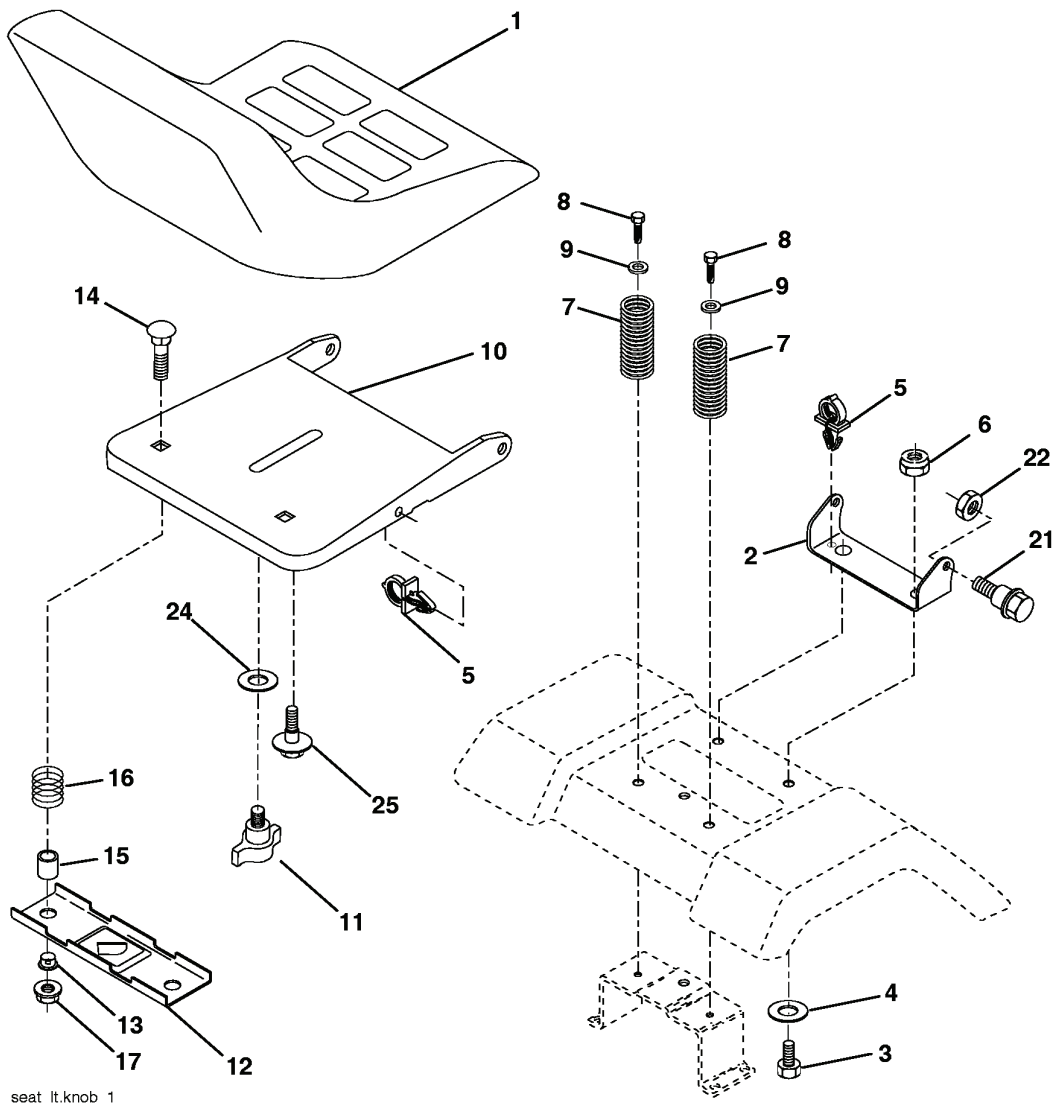

REPAIR PARTS

TRACTOR - MODEL NO. YTH2448 (279081), PRODUCT NO. 960 13 00-07
SEAT ASSEMBLY

REF.	PART NO.	DESCRIPTION	REMARK	QTY.	KIT
1	532188715	SIEGE CONDUCTEUR		1	
2	532140551	BRACKET		1	
3	871110616	SCREW		1	
4	819131610	WASHER		1	
5	532145006	CLIP		1	
6	873800600	NUT		1	
7	532124181	SPRING		1	
8	817000616	SCREW		1	
9	819131614	WASHER		1	
10	532182493	BRACKET		1	
11	532166369	WING NUT		1	
12	532174648	BRACKET		1	
13	532121248	BUSHING		1	
14	872050412	BOLT		1	
15	532121749	WASHER		1	
16	532123740	SPRING		1	
17	532123976	LOCKNUT		1	
21	532171852	BOLT		1	
22	873800500	LOCK NUT		1	
24	819171912	WASHER		1	
25	532127018	BOLT		1