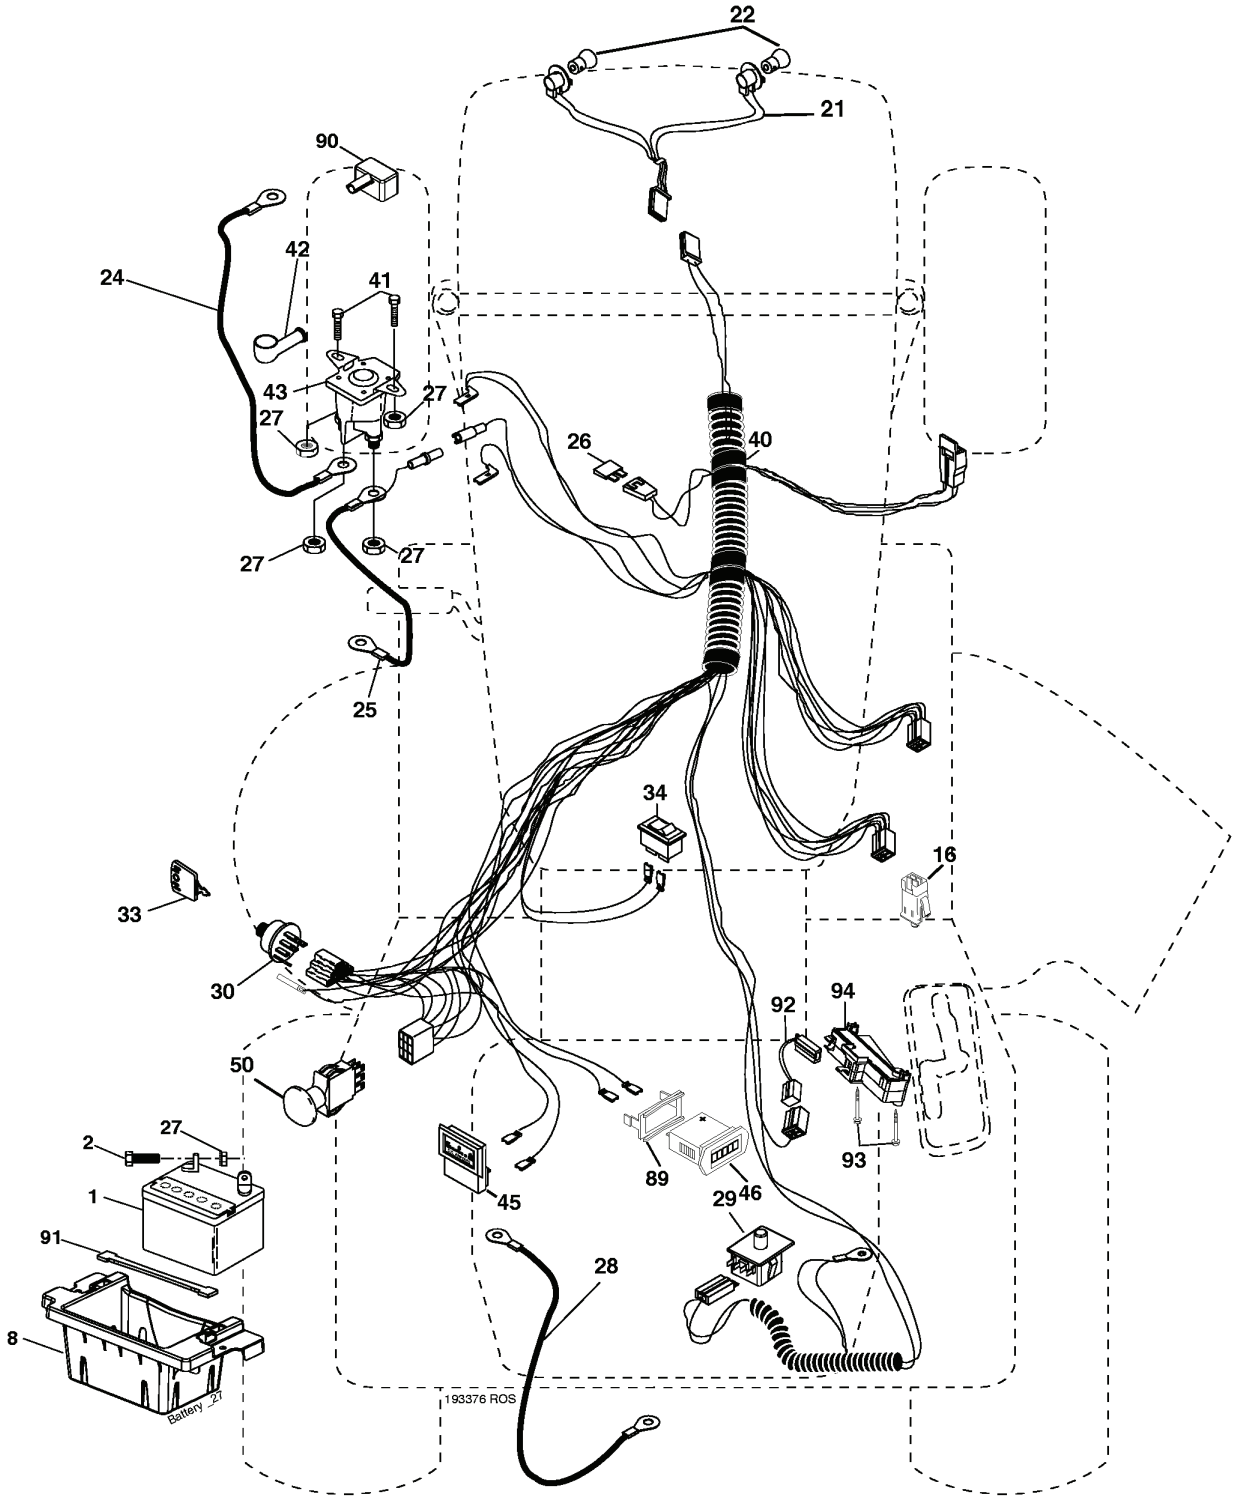

REPAIR PARTS

TRACTOR - MODEL NO. YTH2448 (279081), PRODUCT NO. 960 13 00-07
SEAT ASSEMBLY

REF.	PART NO.	DESCRIPTION	REMARK	QTY.	KIT
1	532188715	SIEGE CONDUCTEUR		1	
2	532140551	BRACKET		1	
3	871110616	SCREW		1	
4	819131610	WASHER		1	
5	532145006	CLIP		1	
6	873800600	NUT		1	
7	532124181	SPRING		1	
8	817000616	SCREW		1	
9	819131614	WASHER		1	
10	532182493	BRACKET		1	
11	532166369	WING NUT		1	
12	532174648	BRACKET		1	
13	532121248	BUSHING		1	
14	872050412	BOLT		1	
15	532121749	WASHER		1	
16	532123740	SPRING		1	
17	532123976	LOCKNUT		1	
21	532171852	BOLT		1	
22	873800500	LOCK NUT		1	
24	819171912	WASHER		1	
25	532127018	BOLT		1	

REPAIR PARTS

TRACTOR - MODEL NO. YTH2448 (279081), PRODUCT NO. 960 13 00-07
ELECTRICAL

REF.	PART NO.	DESCRIPTION	REMARK	QTY.	KIT
1	532144927	BATTERY		1	
2	874760412	BOLT		1	
8	532186491	BOX		1	
16	532176138	MICRO SWITCH		1	
21	532183759	HARNESS		1	
22	532004152	BULB		1	
24	532124780	CABLE		1	
25	532146148	CABLE		1	
26	532175158	FUSE		1	
27	873510400	NUT		1	
28	532145491	CABLE		1	
29	532192749	SWITCH SEAT DP W/RAMPS		1	
30	532193350	IGNITION MODULE		1	
33	532140401	KEY		1	
34	532110712	SWITCH		1	
40	532193376	HARNESS		1	
41	817720408	SCREW		1	
42	532131563	COVER		1	
43	532178861	SOLENOID		1	
45	532122822	METER		1	
46	532169635	HOURLMETER		1	
50	532196112	SWITCH		1	
89	532169639	BRACKET		1	
90	532180449	COVER		1	
91	532190270	STRAP BATTERY MOUNT FRO		1	
92	532193465	HARNESS		1	
93	532192540	SCREW		1	