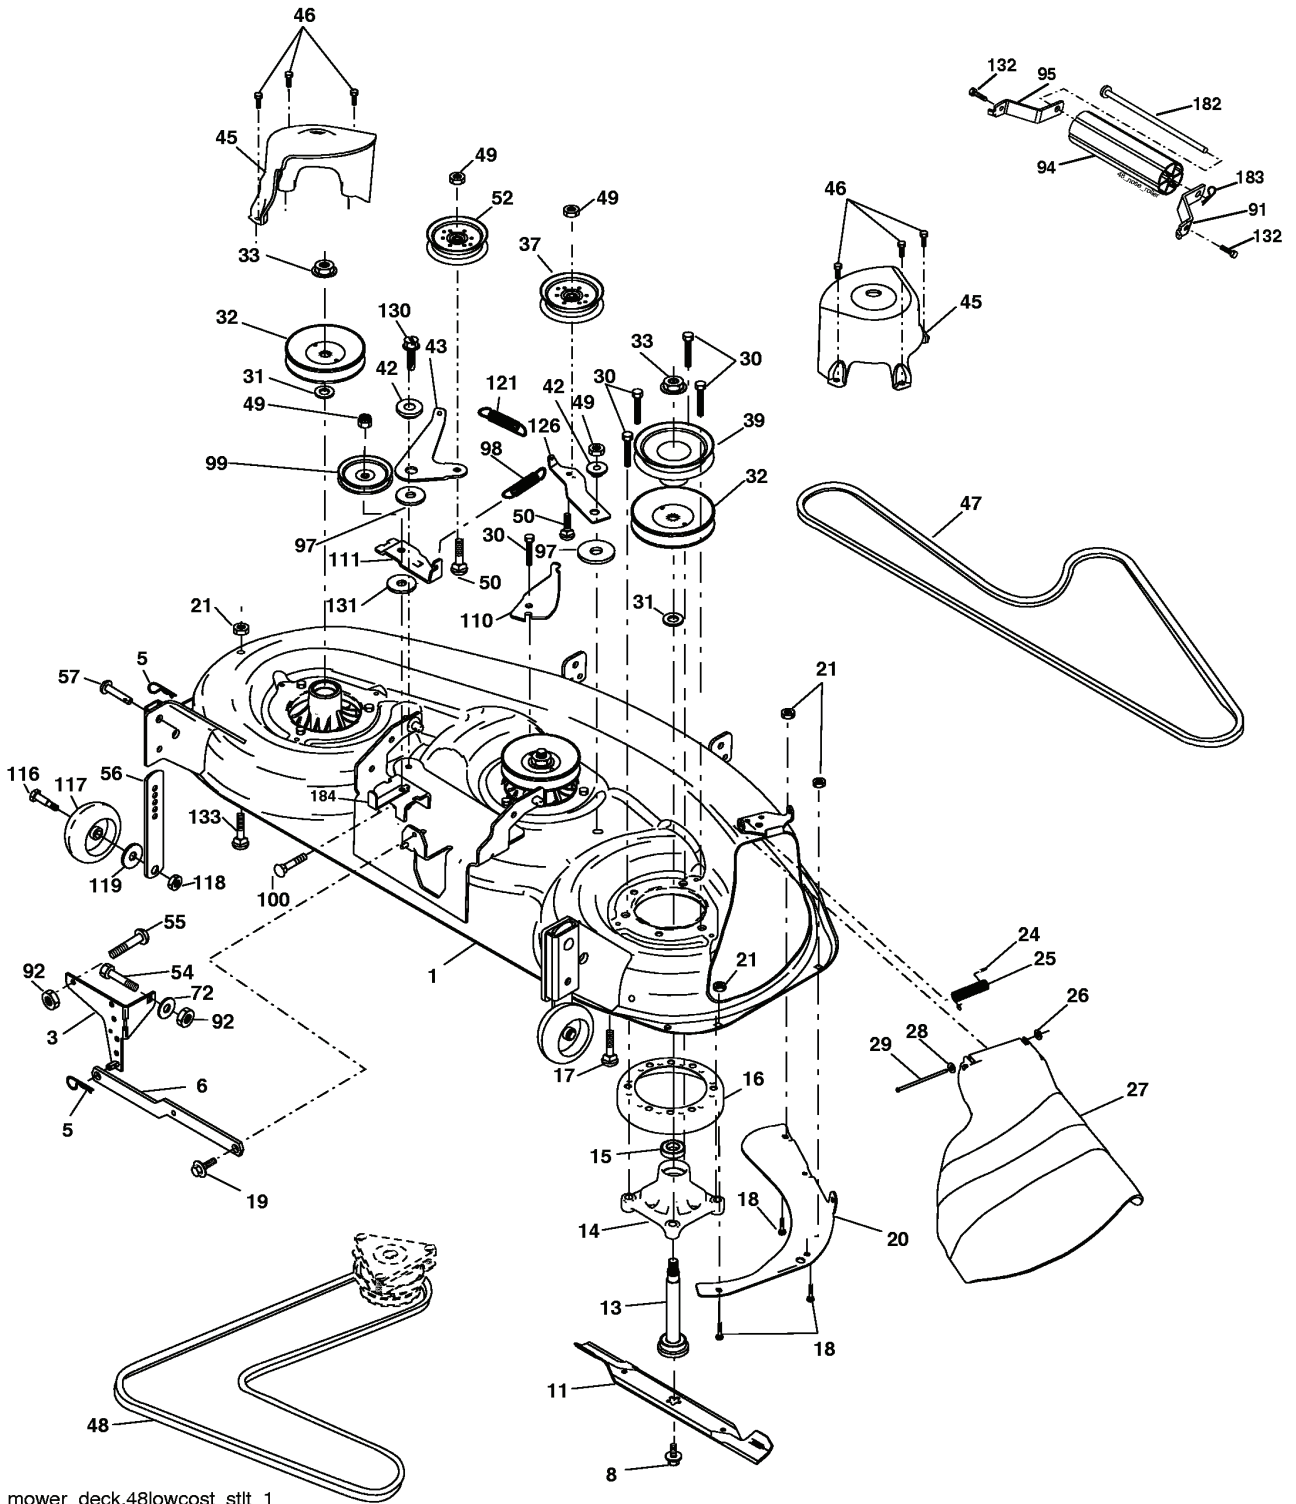

REPAIR PARTS

TRACTOR - MODEL NO. YTH2448 (279081), PRODUCT NO. 960 13 00-07
MOWER DECK

mower_deck.48lowcost_stlt_1

REF.	PART NO.	DESCRIPTION	REMARK	QTY.	KIT
1	532180358	HOUSING		1	
3	532138017	BRACKE		1	
5	532124670	RETAINER RING		1	
6	532178024	LEVER		1	
8	532174365	BOLT		1	
11	532180054	BLADE		1	
13	532174360	SHAFT		1	
14	532174358	MANDREL		1	
15	532110485	BEARING		1	
16	532174493	STRIPPER, MANDREL.BLACK		1	
17	872110610	BOLT		1	
18	872140505	BOLT		1	
19	532132827	SPEC. BOLT		1	
20	532174378	BAFFLE		1	
21	873680500	NUT		1	
24	532105304	HUB CAP		1	
25	532178102	SPRING		1	
26	532110452	NUT		1	
27	532181707	SHIELD		1	
28	819111016	WASHER		1	
29	532131491	SHAFT		1	
30	532173984	SCREW		1	
31	532187690	WASHER		1	
32	532173436	PULLEY		1	
33	532178342	NUT		1	
37	532177968	PULLEY		1	
39	532174375	PULLEY		1	
42	532122052	SPACER		1	
43	532174373	LEVER		1	
45	532180806	COVER		1	
46	532137729	SCREW		1	
47	532180808	V-BELT		1	
48	532174368	V-BELT		1	
49	873900600	NUT		1	
50	872110612	BOLT		1	
52	532175820	PULLEY		1	
54	874780616	BOLT		1	
55	872140608	BOLT		1	
56	532155986	BAR		1	
57	532156941	PIN RETAINING SCREW		1	
72	819131312	WASHER		1	
91	532180535	BRACKET		1	
92	873800600	NUT		1	
94	532176066	ROLLER		1	
95	532180534	BRACKET		1	
97	532178515	WASHER		1	
98	532179479	SPRING		1	
99	532189993	PULLEY		1	
100	872110616	BOLT		1	
110	532175016	LEVER		1	
111	532174610	ARM		1	
116	532184219	BOLT		1	
117	532174873	WHEEL		1	
118	873930600	NUT		1	
119	819121414	WASHER		1	
121	532174371	SPRING		1	
126	532174372	LEVER		1	
130	817000616	SCREW		1	
131	819131606	WASHER		1	
132	817000612	SCREW		1	
133	872110506	BOLT		1	
182	532179127	ROD ROLLER NOSE		1	
183	532163552	CLIP		1	
184	532173979	BELT GUIDE		1	
--	532174357	PALIER DE LAME COMPLET		1