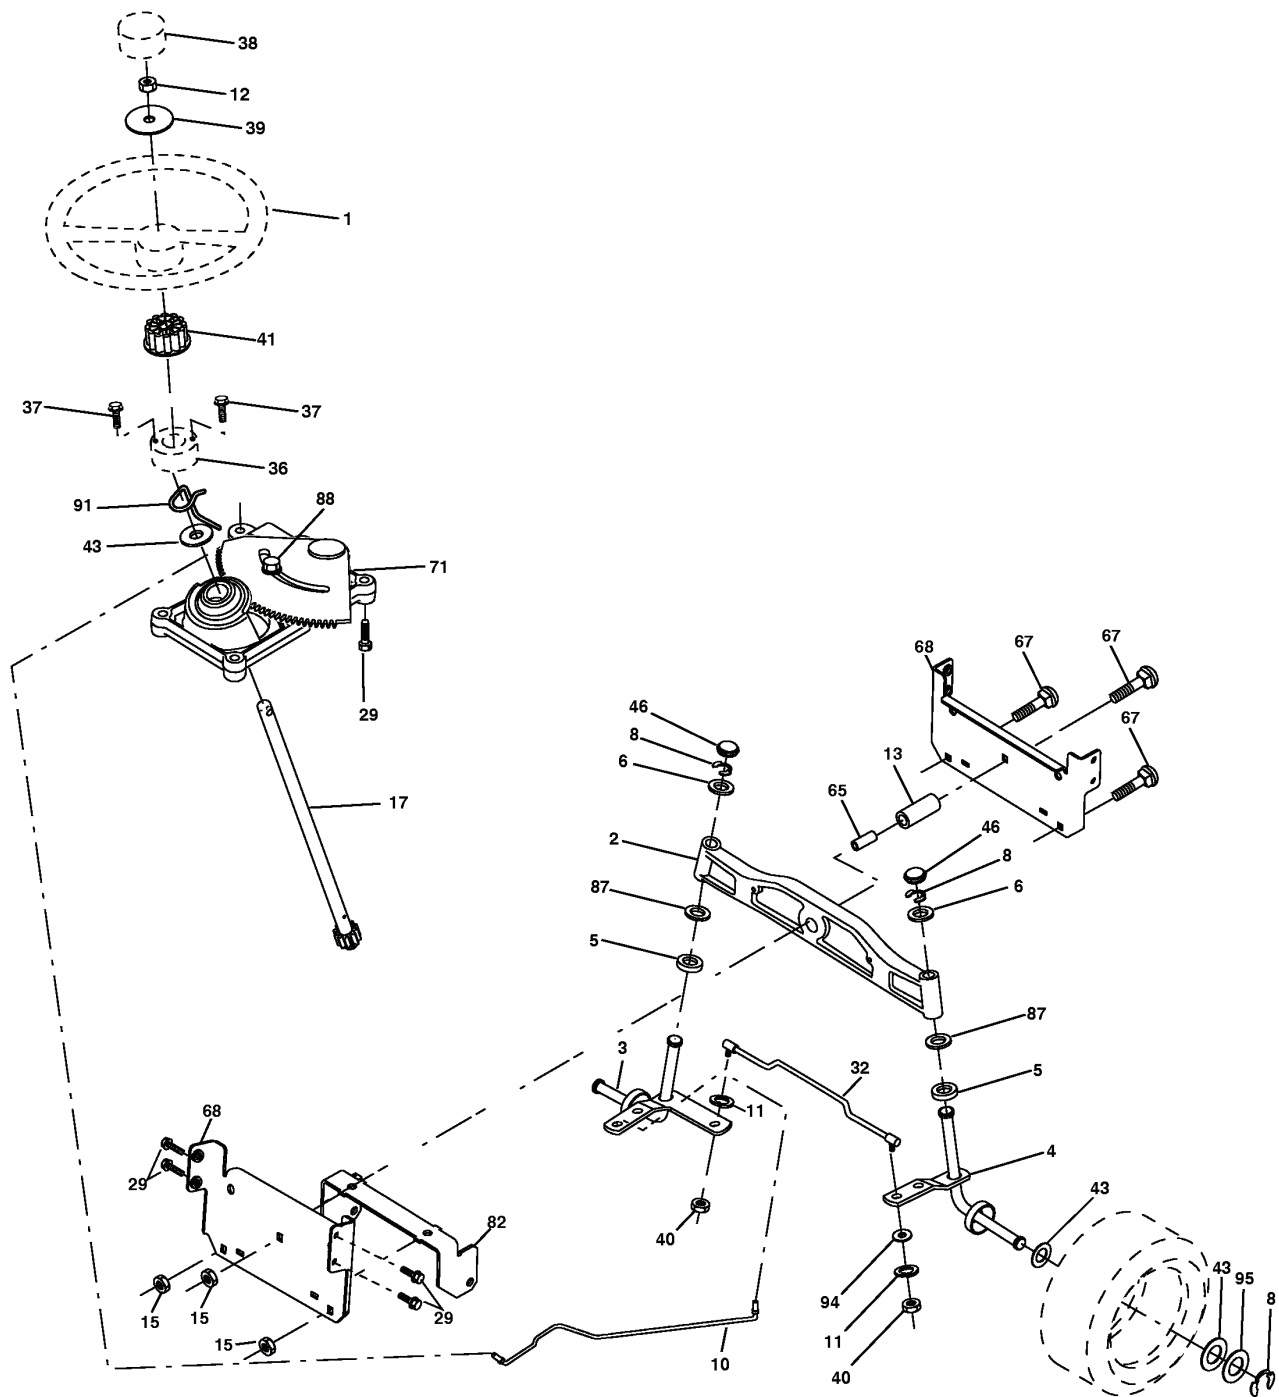

REPAIR PARTS

TRACTOR - MODEL NO. YTH2448 (279081), PRODUCT NO. 960 13 00-07

WHEELS & TIRES

REF.	PART NO.	DESCRIPTION	REMARK	QTY.	KIT
1	532059192	CAP VALVE		1	
2	532065139	NIPPLE		1	
3	532106222	TIRE		1	
4	532059904	HOSE		1	
5	532138336	RIM		1	
6	532124957	FITTING		1	
7	532124959	BEARING		1	
8	532138337	RIM SPROCKET		1	
9	532138468	TIRE		1	
10	532124926	HOSE		1	
11	532175039	HUB CAP		1	
--	532144334	SEALING FOAM		1	

REPAIR PARTS

TRACTOR - MODEL NO. YTH2448 (279081), PRODUCT NO. 960 13 00-07
STEERING ASSEMBLY

REF.	PART NO.	DESCRIPTION	REMARK	QTY.	KIT
1	532166627	STEERING WHEEL		1	
2	532184706	SHAFT		1	
3	532169840	SPINDLE		1	
4	532169839	SPINDLE		1	
5	532124931	WASHER		1	
6	532121748	WASHER		1	
8	812000029	RETAINER RING		1	
10	532175121	ROD		1	
11	810040600	WASHER		1	
12	873940800	NUT		1	
13	532136518	PIPE		1	
15	532145212	NUT		1	
17	532177883	SHAFT		1	
29	817000612	SCREW		1	
32	532180580	TIE ROD		1	
36	532155105	BUSHING		1	
37	532152927	SCREW		1	
38	532166626	INSERT		1	
39	819182411	WASHER		1	
40	873540600	NUT		1	
41	532159945	ADAPTER		1	
43	532121749	WASHER		1	
46	532121232	HUB CAP		1	
65	532160367	SPACER		1	
67	872110618	BOLT		1	
68	532169827	SHAFT		1	
71	532175146	STEERING GEAR		1	
82	532169835	BRACKET		1	
87	532173966	WASHER		1	
88	532175118	BOLT		1	
91	532175553	SPRING		1	
94	819121414	WASHER		1	
95	532188967	WASHER		1	