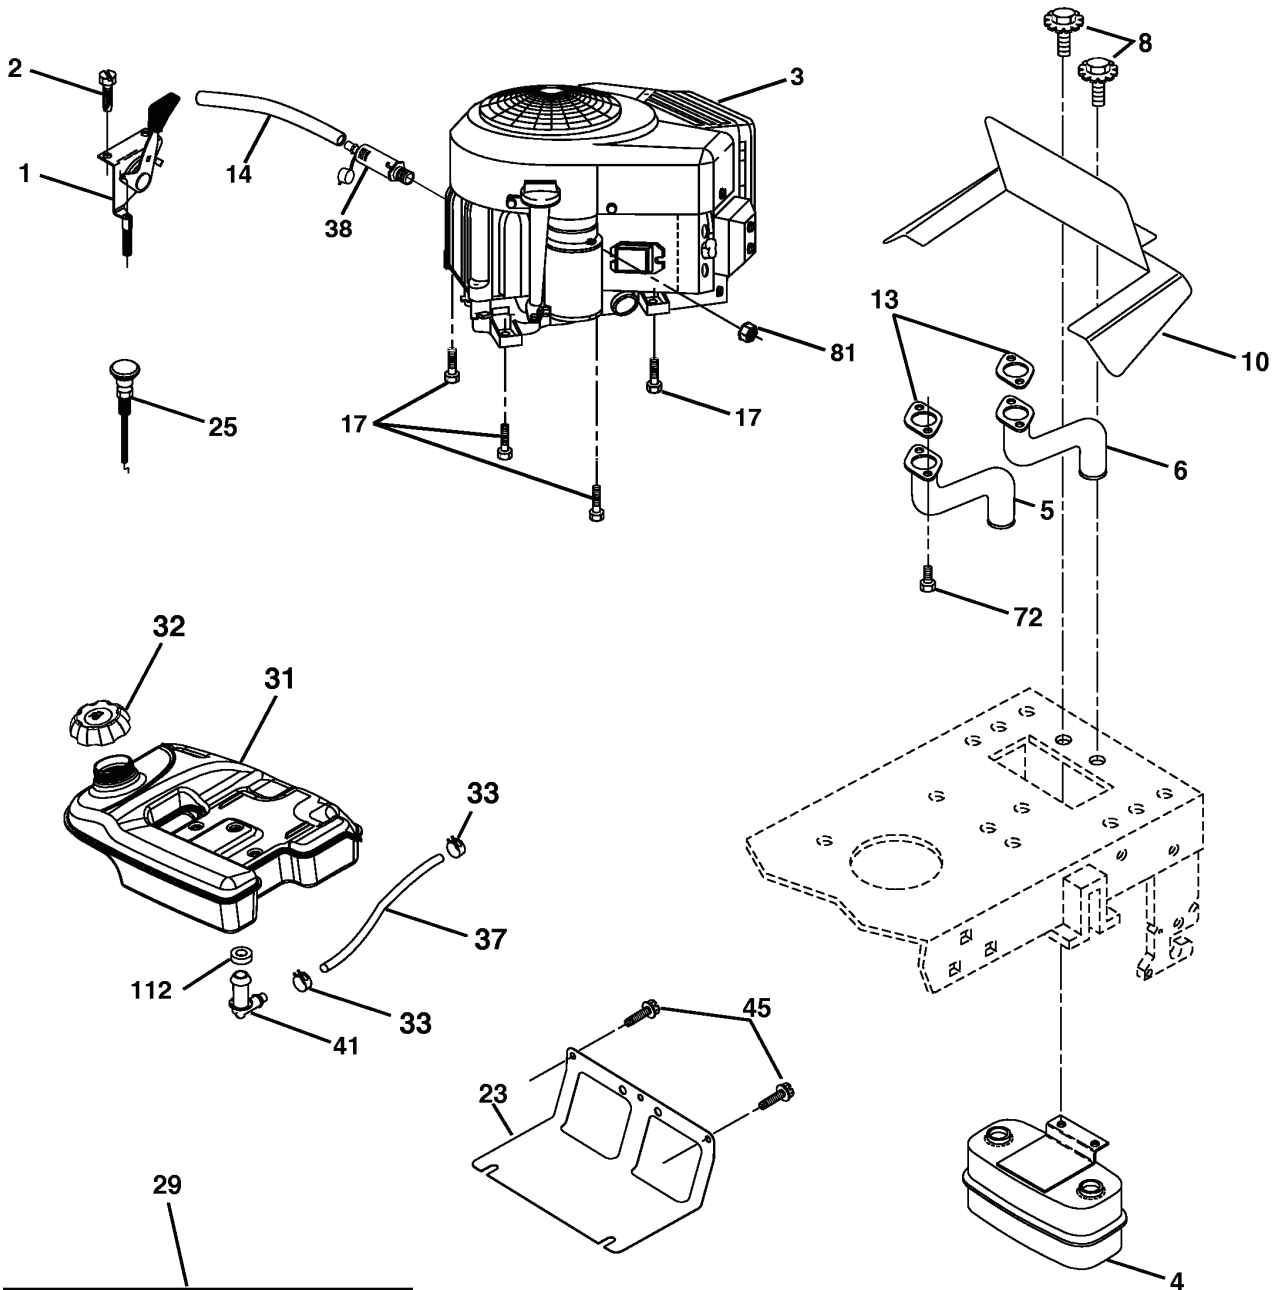

REPAIR PARTS

TRACTOR - MODEL NO. YTH2448 (279081), PRODUCT NO. 960 13 00-07
ENGINE

OPTIONAL EQUIPMENT
Spark Arrester

REF.	PART NO.	DESCRIPTION	REMARK	QTY.	KIT
1	532190454	THROTTLE CONTROL		1	
2	817720408	SCREW		1	
4	532149723	MUFFLER		1	
5	532159955	TUBE		1	
6	532160589	TUBE		1	
8	532171877	BOLT		1	
10	532162797	SHIELD		1	
13	532165391	GASKET		1	
14	532148456	TUBE		1	
17	817060624	SCREW		1	
23	532169837	HEAT SHIELD		1	
25	532132782	CHOKE CONTROL		1	
29	532137180	SPARK ARRESTER KIT		1	
31	532179022	TANK FUEL 3 50 REAR		1	
32	532181803	TANK CAP		1	
33	532123487	HOSE CLAMP		1	
37	532142158	FULE LINE		1	
38	532181654	PLUG		1	
41	532139277	NIPPLE		1	
45	817000612	SCREW		1	
72	532183906	SCREW		1	
81	873510400	NUT		1	
112	532124952	BUSHING		1