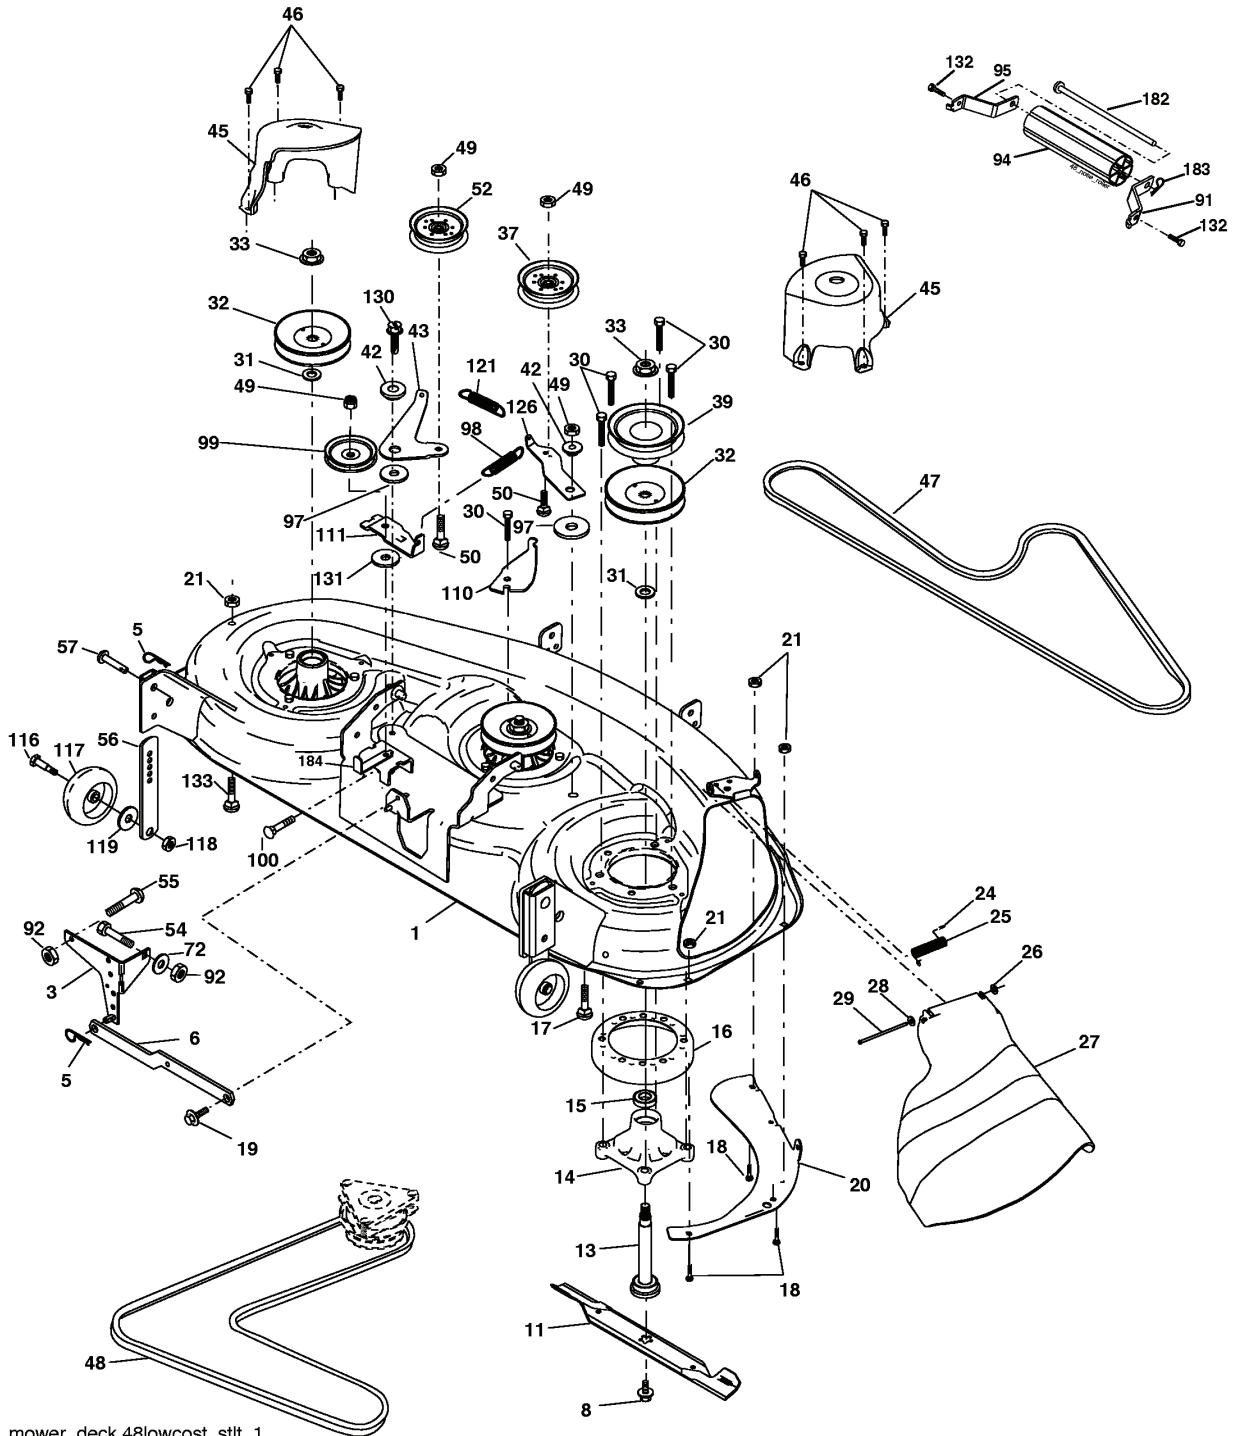

REPAIR PARTS

TRACTOR - MODEL NO. YTH2448 (96015000100), PRODUCT NO. 960 15 00-01
MOWER DECK

mower_deck.48lowcost_stlt_1

REF.	PART NO.	DESCRIPTION	REMARK	QTY.	KIT
1	532180358	HOUSING		1	
3	532138017	BRACKE		1	
5	532124670	RETAINER RING		1	
6	532178024	LEVER		1	
8	532174365	BOLT		1	
11	532180054	BLADE		1	
13	532174360	SHAFT		1	
14	532174358	MANDREL		1	
15	532110485	BEARING		1	
16	532174493	STRIPPER, MANDREL.BLACK		1	
17	872110610	BOLT		1	
18	872140505	BOLT		1	
19	532132827	SPEC. BOLT		1	
20	532174378	BAFFLE		1	
21	873680500	NUT		1	
24	532105304	HUB CAP		1	
25	532178102	SPRING		1	
26	532110452	NUT		1	
27	532181707	SHIELD		1	
28	819111016	WASHER		1	
29	532131491	SHAFT		1	
30	532173984	SCREW		1	
31	532187690	WASHER		1	
32	532173436	PULLEY		1	
33	532178342	NUT		1	
37	532177968	PULLEY		1	
39	532174375	PULLEY		1	
42	532122052	SPACER		1	
43	532174373	LEVER		1	
45	532180806	COVER		1	
46	532137729	SCREW		1	
47	532180808	V-BELT		1	
48	532174368	V-BELT		1	
49	873900600	NUT		1	
50	872110612	BOLT		1	
52	532175820	PULLEY		1	
54	874780616	BOLT		1	
55	872140608	BOLT		1	
56	532155986	BAR		1	
57	532156941	PIN RETAINING SCREW		1	
72	819131312	WASHER		1	
91	532180535	BRACKET		1	
92	873800600	NUT		1	
94	532176066	ROLLER		1	
95	532180534	BRACKET		1	
97	532178515	WASHER		1	
98	532179479	SPRING		1	
99	532189993	PULLEY		1	
100	872110616	BOLT		1	
110	532175016	LEVER		1	
111	532174610	ARM		1	
116	532184219	BOLT		1	
117	532174873	WHEEL		1	
118	873930600	NUT		1	
119	819121414	WASHER		1	
121	532174371	SPRING		1	
126	532174372	LEVER		1	
130	817000616	SCREW		1	
131	819131606	WASHER		1	
132	817000612	SCREW		1	
133	872110506	BOLT		1	
182	532179127	ROD ROLLER NOSE		1	
183	532163552	CLIP		1	
184	532173979	BELT GUIDE		1	
	532174357	PALIER DE LAME COMPLET		1	
	532189906	DECK SHELL ASSY		1