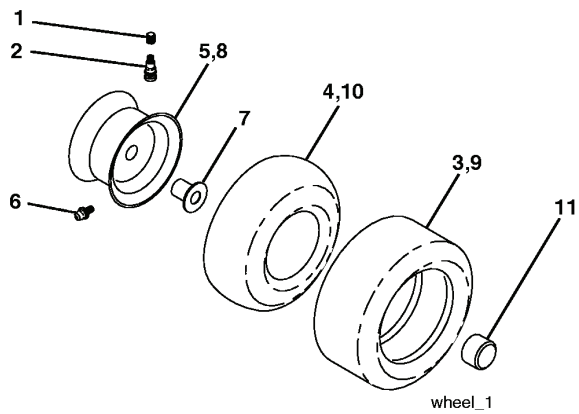

REPAIR PARTS

TRACTOR - MODEL NO. YTH2448 (96015000100), PRODUCT NO. 960 15 00-01

WHEELS & TIRES

REF.	PART NO.	DESCRIPTION	REMARK	QTY.	KIT
1	532059192	CAP VALVE		1	
2	532065139	NIPPLE		1	
3	532106222	TIRE		1	
4	532059904	HOSE		1	
5	532138336	RIM		1	
6	532124957	FITTING		1	
7	532124959	BEARING		1	
8	532138337	RIM SPROCKET		1	
9	532138468	TIRE		1	
10	532124926	HOSE		1	
11	532175039	HUB CAP		1	
	532144334	SEALING FOAM		1