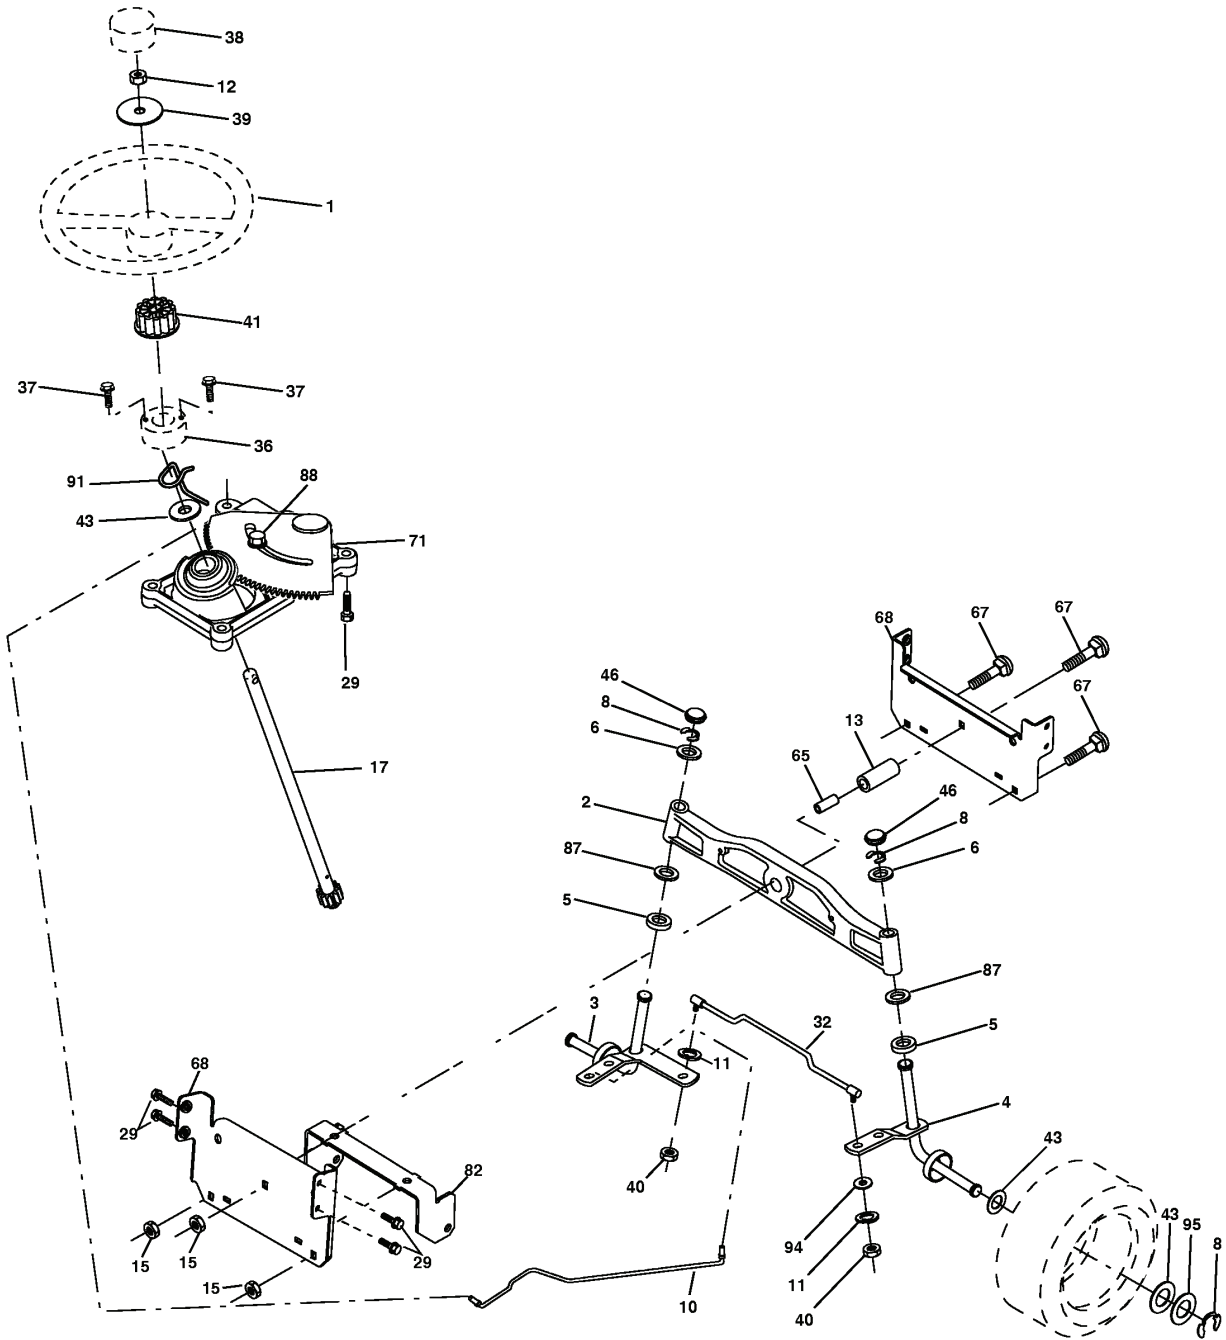

### WHEELS & TIRES

---

REF.	PART NO.	DESCRIPTION	REMARK	QTY.	KIT
1	532059192	CAP VALVE		1	
2	532065139	NIPPLE		1	
3	532106222	TIRE		1	
4	532059904	HOSE		1	
5	532138336	RIM		1	
6	532124957	FITTING		1	
7	532124959	BEARING		1	
8	532138337	RIM SPROCKET		1	
9	532138468	TIRE		1	
10	532124926	HOSE		1	
11	532175039	HUB CAP		1	
	532144334	SEALING FOAM		1	

# REPAIR PARTS

TRACTOR - MODEL NO. YTH2448 (96015000100), PRODUCT NO. 960 15 00-01  
STEERING ASSEMBLY

steering\_pl.lt\_54

REF.	PART NO.	DESCRIPTION	REMARK	QTY.	KIT
1	532193651	STEERING WHEEL		1	
2	532184706	SHAFT		1	
3	532169840	SPINDLE		1	
4	532169839	SPINDLE		1	
5	532124931	WASHER		1	
6	532121748	WASHER		1	
8	812000029	RETAINER RING		1	
10	532175121	ROD		1	
11	810040600	WASHER		1	
12	873940800	NUT		1	
13	532136518	PIPE		1	
15	532145212	NUT		1	
17	532177883	SHAFT		1	
29	817000612	SCREW		1	
32	532180580	TIE ROD		1	
36	532155105	BUSHING		1	
37	532152927	SCREW		1	
38	532193652	HUB		1	
39	819183812	WASHER		1	
40	873540600	NUT		1	
41	532186737	ADAPTER		1	
43	532121749	WASHER		1	
46	532121232	HUB CAP		1	
65	532160367	SPACER		1	
67	872110618	BOLT		1	
68	532169827	SHAFT		1	
71	532175146	STEERING GEAR		1	
82	532169835	BRACKET		1	
87	532173966	WASHER		1	
88	532175118	BOLT		1	
91	532175553	SPRING		1	
94	819121414	WASHER		1	
95	532188967	WASHER		1	

# REPAIR PARTS

TRACTOR - MODEL NO. YTH2448 (96015000100), PRODUCT NO. 960 15 00-01  
SEAT ASSEMBLY

seat\_lt.knob\_1

---

REF.	PART NO.	DESCRIPTION	REMARK	QTY.	KIT
1	532188715	SIEGE CONDUCTEUR		1	
2	532140551	BRACKET		1	
3	871110616	SCREW		1	
4	819131610	WASHER		1	
5	532145006	CLIP		1	
6	873800600	NUT		1	
7	532124181	SPRING		1	
8	817000616	SCREW		1	
9	819131614	WASHER		1	
10	532182493	BRACKET		1	
11	532166369	WING NUT		1	
12	532174648	BRACKET		1	
13	532121248	BUSHING		1	
14	872050412	BOLT		1	
15	532121749	WASHER		1	
16	532123740	SPRING		1	
17	532123976	LOCKNUT		1	
21	532171852	BOLT		1	
22	873800500	LOCK NUT		1	
24	819171912	WASHER		1	
25	532127018	BOLT		1	