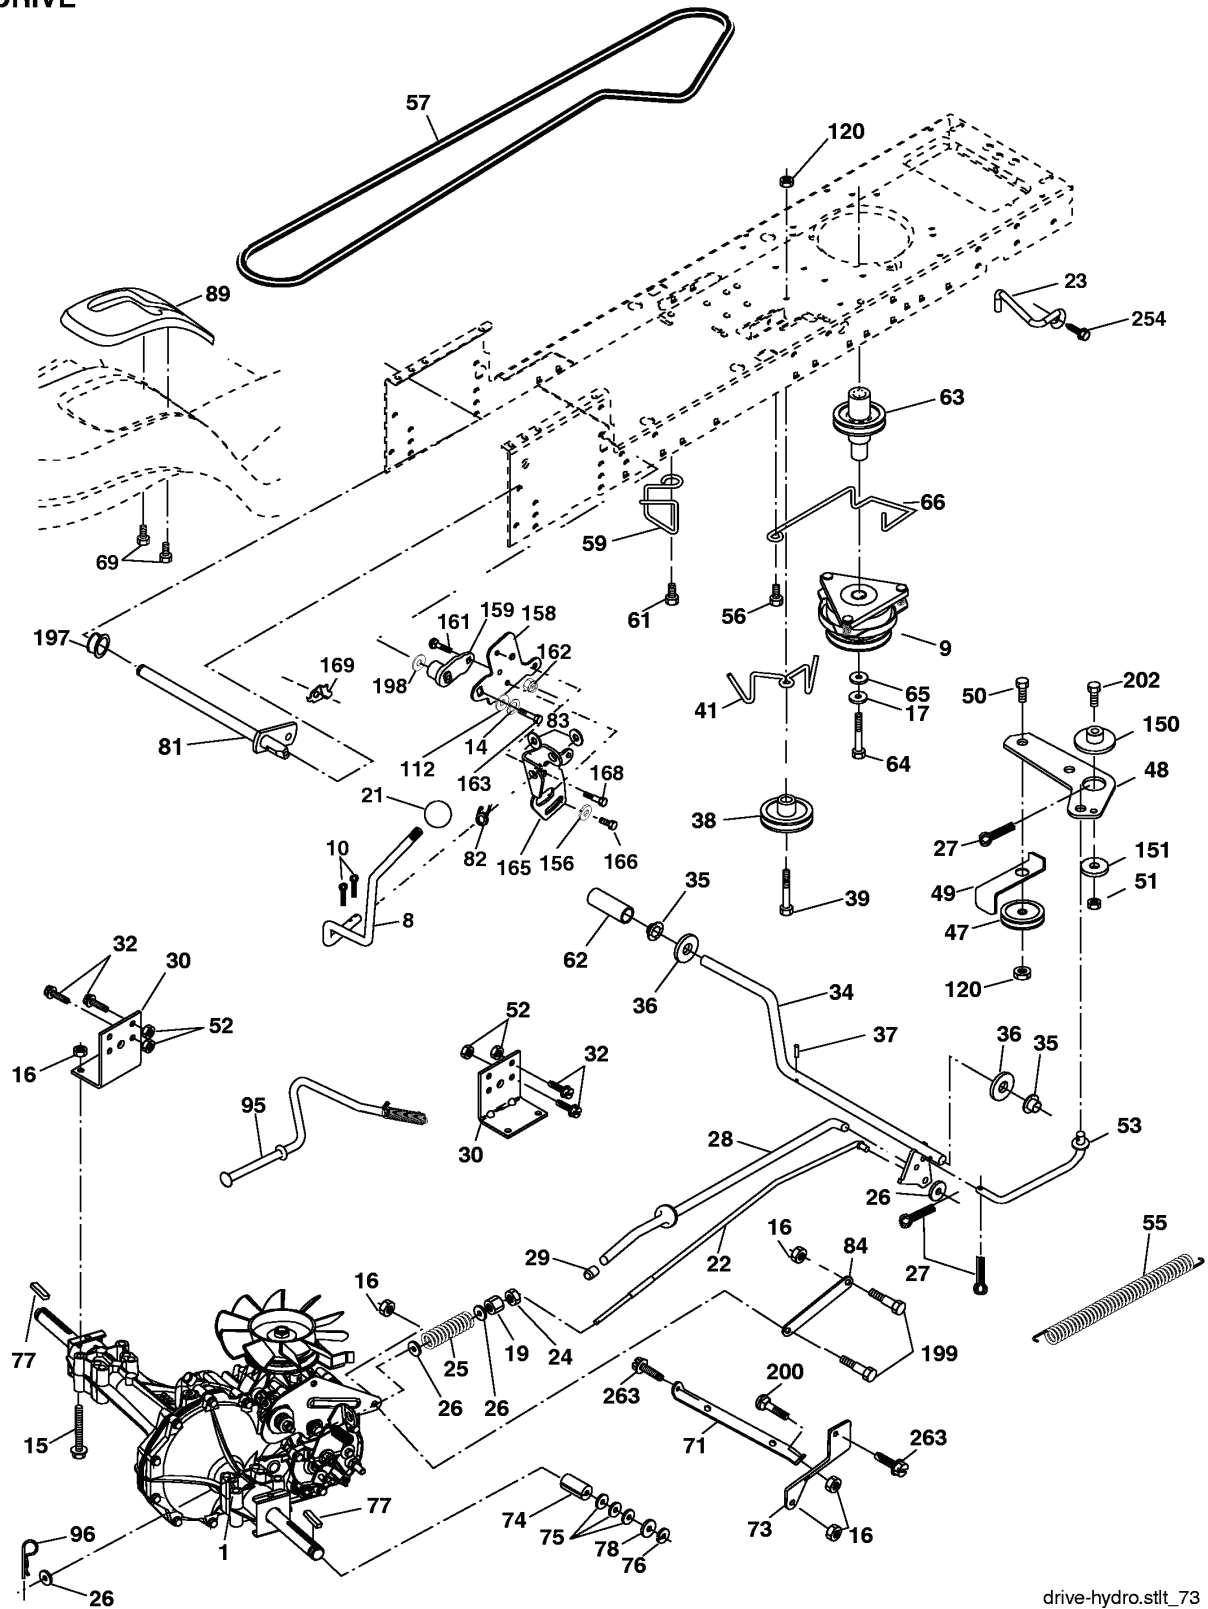

REPAIR PARTS

TRACTOR - MODEL NO. YTH2448 (96015000100), PRODUCT NO. 960 15 00-01
DRIVE

REF.	PART NO.	DESCRIPTION	REMARK	QTY.	KIT
8	532192502	ROD SHIFT		1	
9	532179334	CLUTCH ELEC.		1	
10	876020416	SPLIT PIN		1	
14	810040400	WASHER		1	
15	874490544	SCREW		1	
16	873800500	LOCK NUT		1	
17	532126197	WASHER		1	
19	873800600	NUT		1	
21	532140845	KNOB		1	
22	532169498	ROD		1	
23	532190736	BRACKET		1	
24	873350600	NUT		1	
25	532106888	SPRING		1	
26	819131316	WASHER		1	
27	876020412	SPLIT PIN		1	
28	532175765	SHAFT		1	
29	532071673	COVER		1	
30	532169592	BRACKET		1	
32	874760512	BOLT		1	
34	532175578	SHAFT		1	
35	532120183	BEARING		1	
36	819211616	WASHER		1	
37	532124963	PIN RETAINING SCREW		1	
38	532179114	PULLEY		1	
39	872110622	BOLT		1	
41	532175556	BELT GUIDE		1	
47	532127783	PULLEY		1	
48	532154407	GUIDE		1	
49	532123205	BELT GUIDE		1	
50	872110612	BOLT		1	
51	873680600	NUT		1	
52	873680500	NUT		1	
53	532105710	LINK		1	
55	532105709	SPRING		1	
56	817060620	SCREW		1	
57	532140294	BELT		1	
59	532169691	BELT GUIDE		1	
61	817120614	SCREW		1	
62	532124872	PEDAL RUBBER		1	
63	532174607	PULLEY		1	
64	532173937	BOLT		1	
65	810040700	WASHER		1	
66	532154778	TENSIONER		1	
69	532142432	SCREW		1	
71	532169183	ROD		1	
73	532169182	BRACKET		1	
74	532137057	SPACER		1	
75	532121749	WASHER		1	
76	812000001	RETAINER RING		1	
77	532123583	KEY		1	
78	532121748	WASHER		1	
81	532165596	SHAFT		1	
82	532165711	SPRING		1	
83	819171216	WASHER		1	
84	532169594	LINK		1	
89	532194810	CONSOLE. SHIFT. STL. AUTO GREY		1	
95	532170201	CONTROL		1	
96	532124788	RETAINER RING		1	
112	819091210	WASHER		1	
120	873900600	NUT		1	
150	532175456	SPACER		1	
151	819133210	WASHER		1	
156	532166002	WASHER		1	
158	532165589	BRACKET		1	
159	532183900	LEVER		1	
161	872140406	BOLT		1	
162	873680400	NUT		1	
163	874780416	BOLT		1	
165	532165623	BRACKET		1	
166	817490510	SCREW		1	
168	532165492	BOLT		1	
169	532165580	RETAINER		1	
197	532169613	SLEEVE		1	
198	532169593	WASHER		1	
199	532169612	SCREW		1	
200	872140508	BOLT		1	
202	872110614	BOLT		1	
254	817000616	SCREW		1