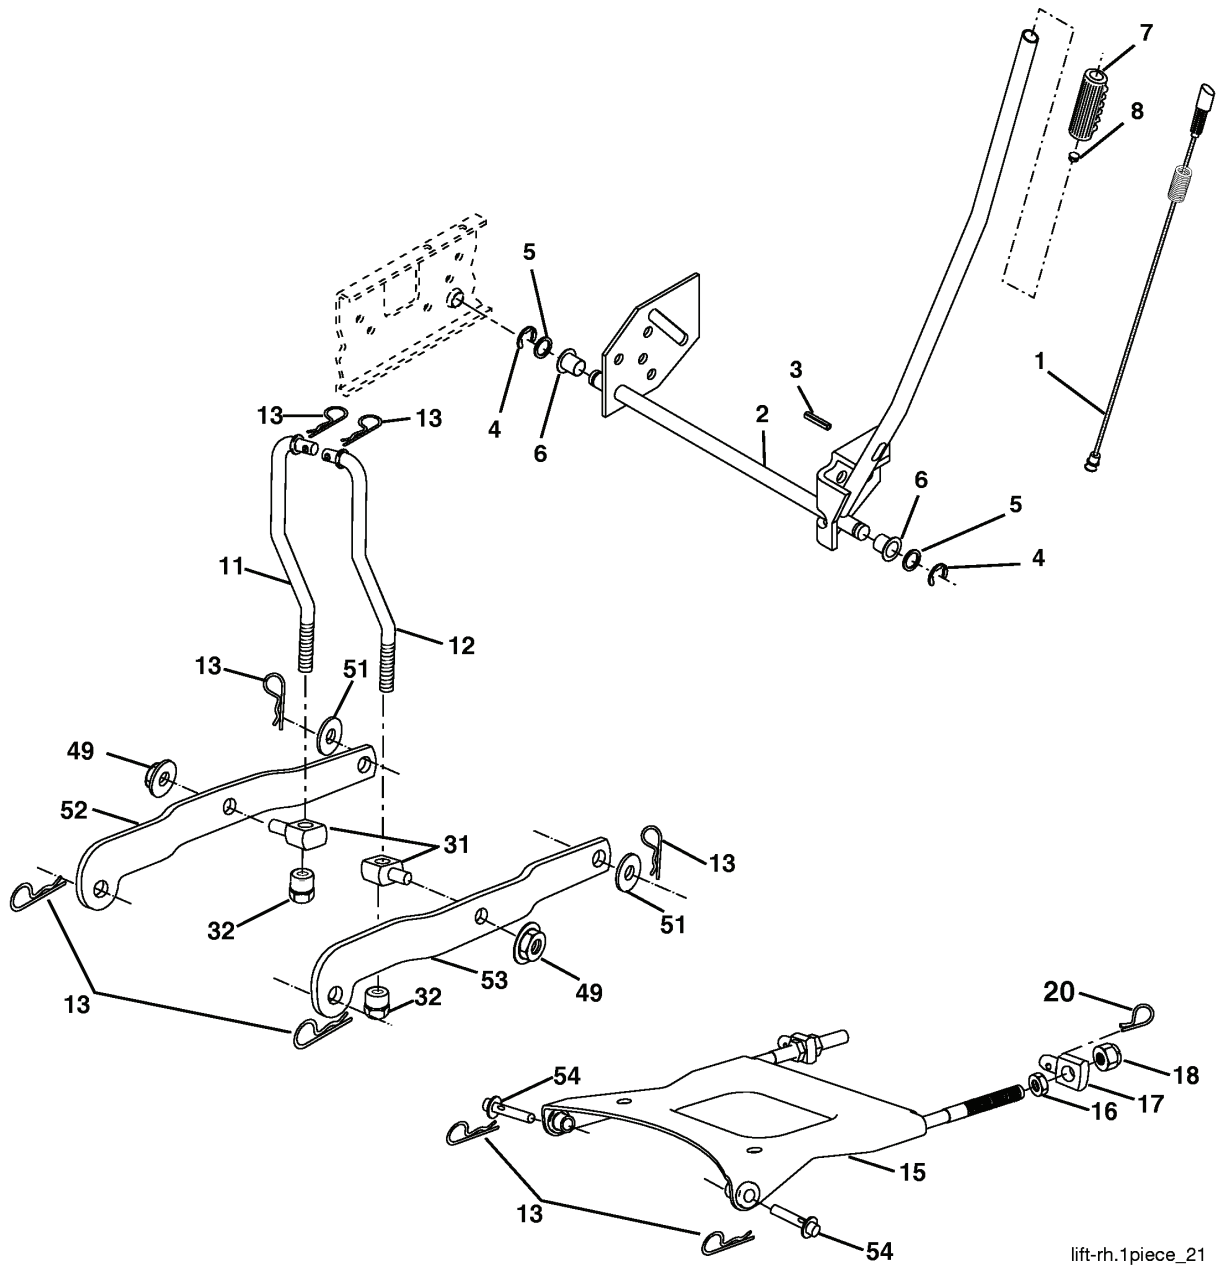

REPAIR PARTS

TRACTOR - MODEL NO. YTH2448 (96015000100), PRODUCT NO. 960 15 00-01
MOWER LIFT

REF.	PART NO.	DESCRIPTION	REMARK	QTY.	KIT
1	532159460	WIRE		1	
2	532159471	LEVER		1	
3	532105767	PIN RETAINING SCREW		1	
4	812000002	RETAINER RING		1	
5	819211621	WASHER		1	
6	532120183	BEARING		1	
7	532125631	HANDLE		1	
8	532124526	KNOB		1	
11	532175370	LINK		1	
12	532175371	LINK		1	
13	532124670	RETAINER RING		1	
15	532175562	BRACKET		1	
16	873350800	NUT		1	
17	532175689	BRACKET		1	
18	873800800	NUT		1	
20	532163552	CLIP		1	
31	532176205	TRUNION		1	
32	532175994	NUT		1	
49	532145212	NUT		1	
51	819171416	WASHER		1	
52	532175378	LEVER		1	
53	532175802	LEVER		1	
54	532175560	PIN RETAINING SCREW		1	
	PART NO.		REMARK		KIT