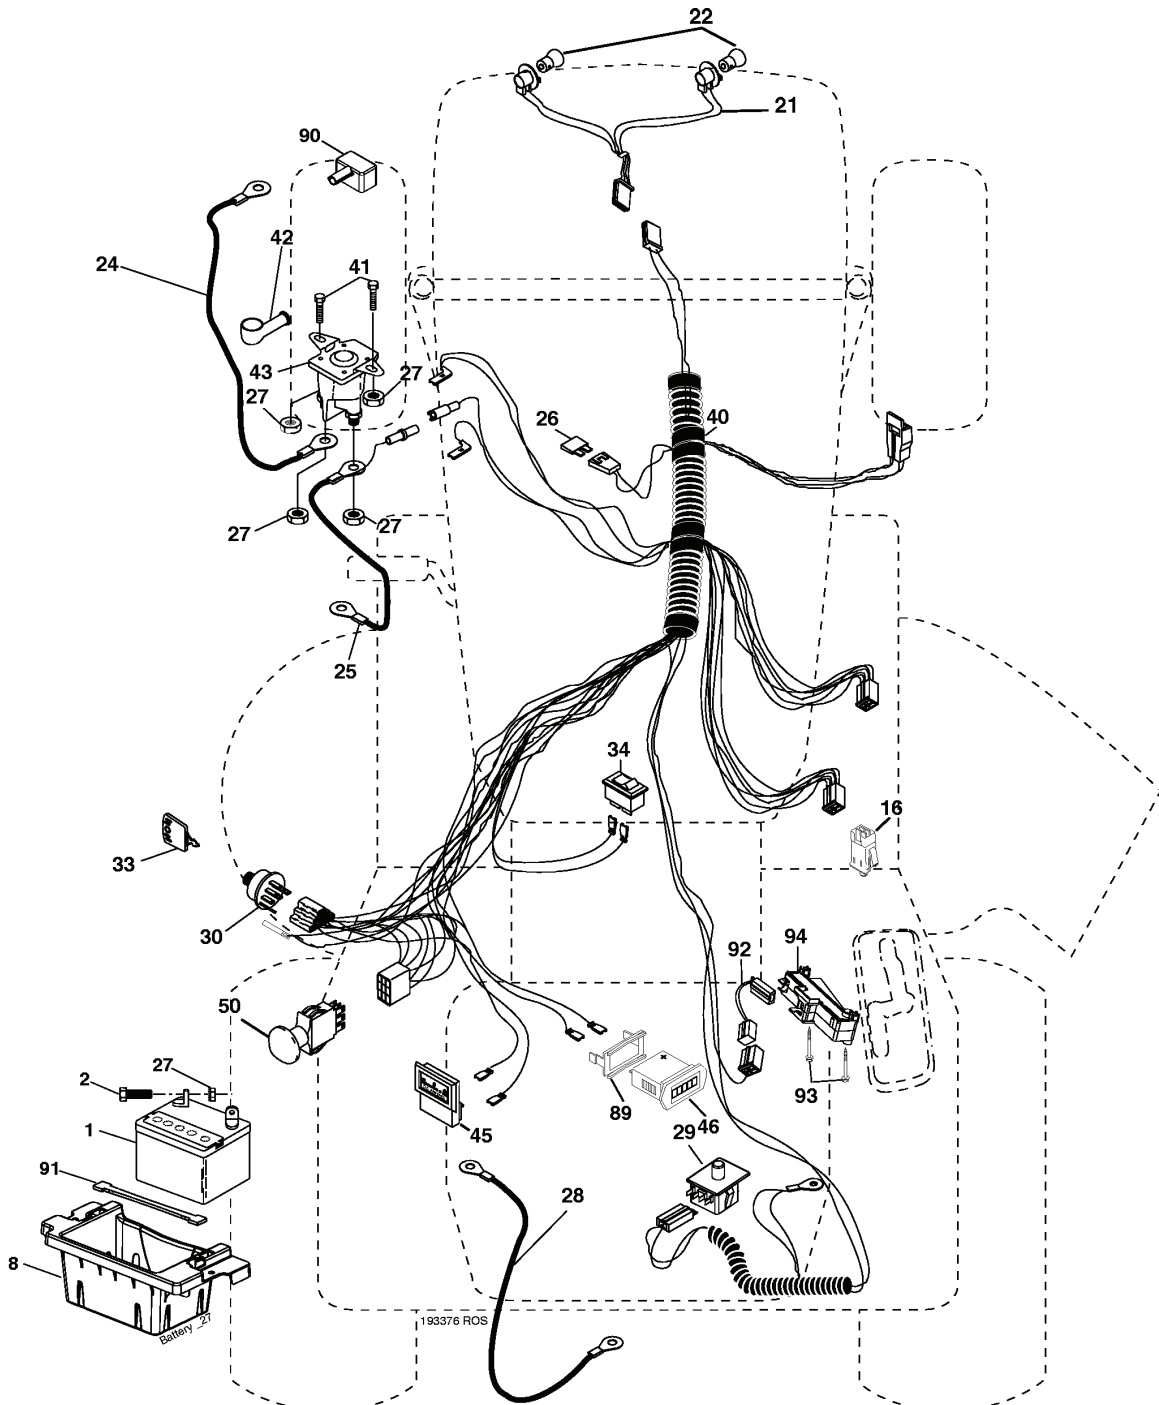

# REPAIR PARTS

TRACTOR - MODEL NO. YTH2448 (96015000100), PRODUCT NO. 960 15 00-01  
SEAT ASSEMBLY

seat\_lt.knob\_1

---

REF.	PART NO.	DESCRIPTION	REMARK	QTY.	KIT
1	532188715	SIEGE CONDUCTEUR		1	
2	532140551	BRACKET		1	
3	871110616	SCREW		1	
4	819131610	WASHER		1	
5	532145006	CLIP		1	
6	873800600	NUT		1	
7	532124181	SPRING		1	
8	817000616	SCREW		1	
9	819131614	WASHER		1	
10	532182493	BRACKET		1	
11	532166369	WING NUT		1	
12	532174648	BRACKET		1	
13	532121248	BUSHING		1	
14	872050412	BOLT		1	
15	532121749	WASHER		1	
16	532123740	SPRING		1	
17	532123976	LOCKNUT		1	
21	532171852	BOLT		1	
22	873800500	LOCK NUT		1	
24	819171912	WASHER		1	
25	532127018	BOLT		1	

# REPAIR PARTS

TRACTOR - MODEL NO. YTH2448 (96015000100), PRODUCT NO. 960 15 00-01  
ELECTRICAL

REF.	PART NO.	DESCRIPTION	REMARK	QTY.	KIT
1	532144927	BATTERY		1	
2	874760412	BOLT		1	
8	532186491	BOX		1	
16	532176138	MICRO SWITCH		1	
21	532183759	HARNESS		1	
22	532004152	BULB		1	
24	532124780	CABLE		1	
25	532146148	CABLE		1	
26	532175158	FUSE		1	
27	873510400	NUT		1	
28	532145491	CABLE		1	
29	532192749	SWITCH SEAT DP W/RAMPS		1	
30	532193350	IGNITION MODULE		1	
33	532140401	KEY		1	
34	532110712	SWITCH		1	
40	532193376	HARNESS		1	
41	817720408	SCREW		1	
42	532131563	COVER		1	
43	532178861	SOLENOID		1	
45	532122822	METER		1	
46	532169635	HOURLMETER		1	
50	532196112	SWITCH		1	
89	532169639	BRACKET		1	
90	532180449	COVER		1	
91	532190270	STRAP BATTERY MOUNT FRO		1	
92	532193465	HARNESS		1	
93	532192540	SCREW		1	
94	532191854	OPERATOR S MANUAL		1	