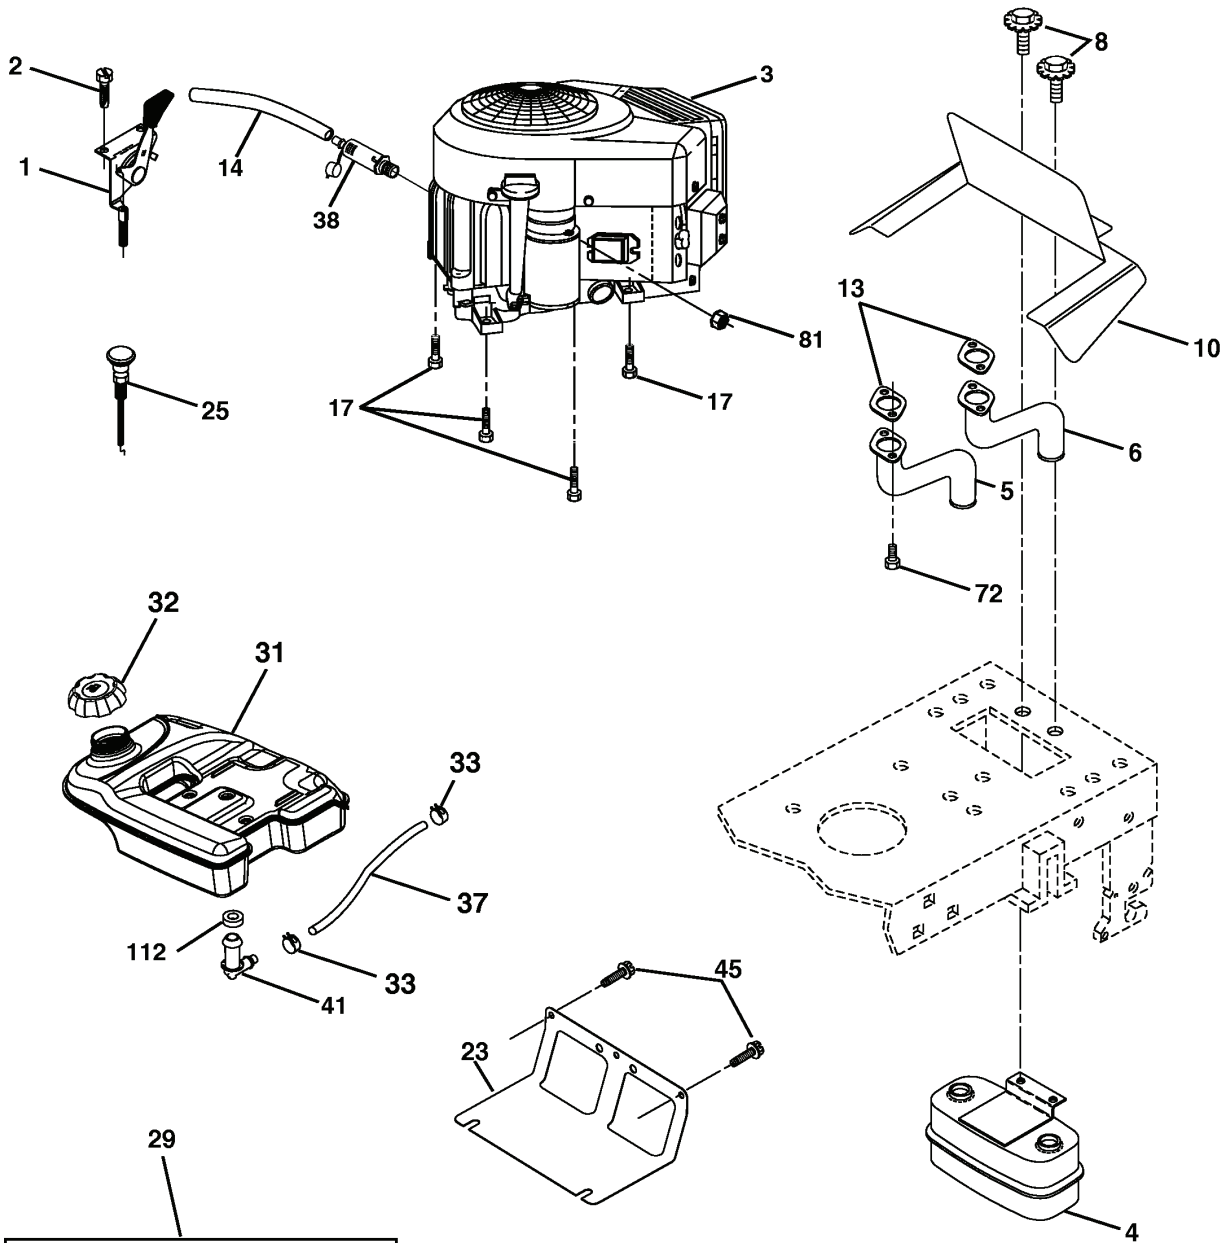

NON-REMOVABLE CONNECTIONS

REMOVABLE CONNECTIONS

**WIRING INSULATED CLIPS**

**NOTE:** IF WIRING INSULATED CLIPS WERE REMOVED FOR SERVICING OF UNIT, THEY SHOULD BE REPLACED TO PROPERLY SECURE YOUR WIRING.

# REPAIR PARTS

TRACTOR - MODEL NO. YTH2448 (96015000100), PRODUCT NO. 960 15 00-01  
ENGINE

**OPTIONAL EQUIPMENT**  
**Spark Arrester**

---

REF.	PART NO.	DESCRIPTION	REMARK	QTY.	KIT
1	532190454	THROTTLE CONTROL		1	
2	817720408	SCREW		1	
4	532149723	MUFFLER		1	
5	532159955	TUBE		1	
6	532160589	TUBE		1	
8	532171877	BOLT		1	
10	532162797	SHIELD		1	
13	532165391	GASKET		1	
14	532148456	TUBE		1	
17	817060624	SCREW		1	
23	532169837	HEAT SHIELD		1	
25	532132782	CHOKER CONTROL		1	
29	532137180	SPARK ARRESTER KIT		1	
31	532179022	TANK FUEL 3 50 REAR		1	
32	532181803	TANK CAP		1	
33	532123487	HOSE CLAMP		1	
37	532142158	FULE LINE		1	
38	532181654	PLUG		1	
41	532139277	NIPPLE		1	
45	817000612	SCREW		1	
72	532183906	SCREW		1	
81	873510400	NUT		1	
112	532124952	BUSHING		1	