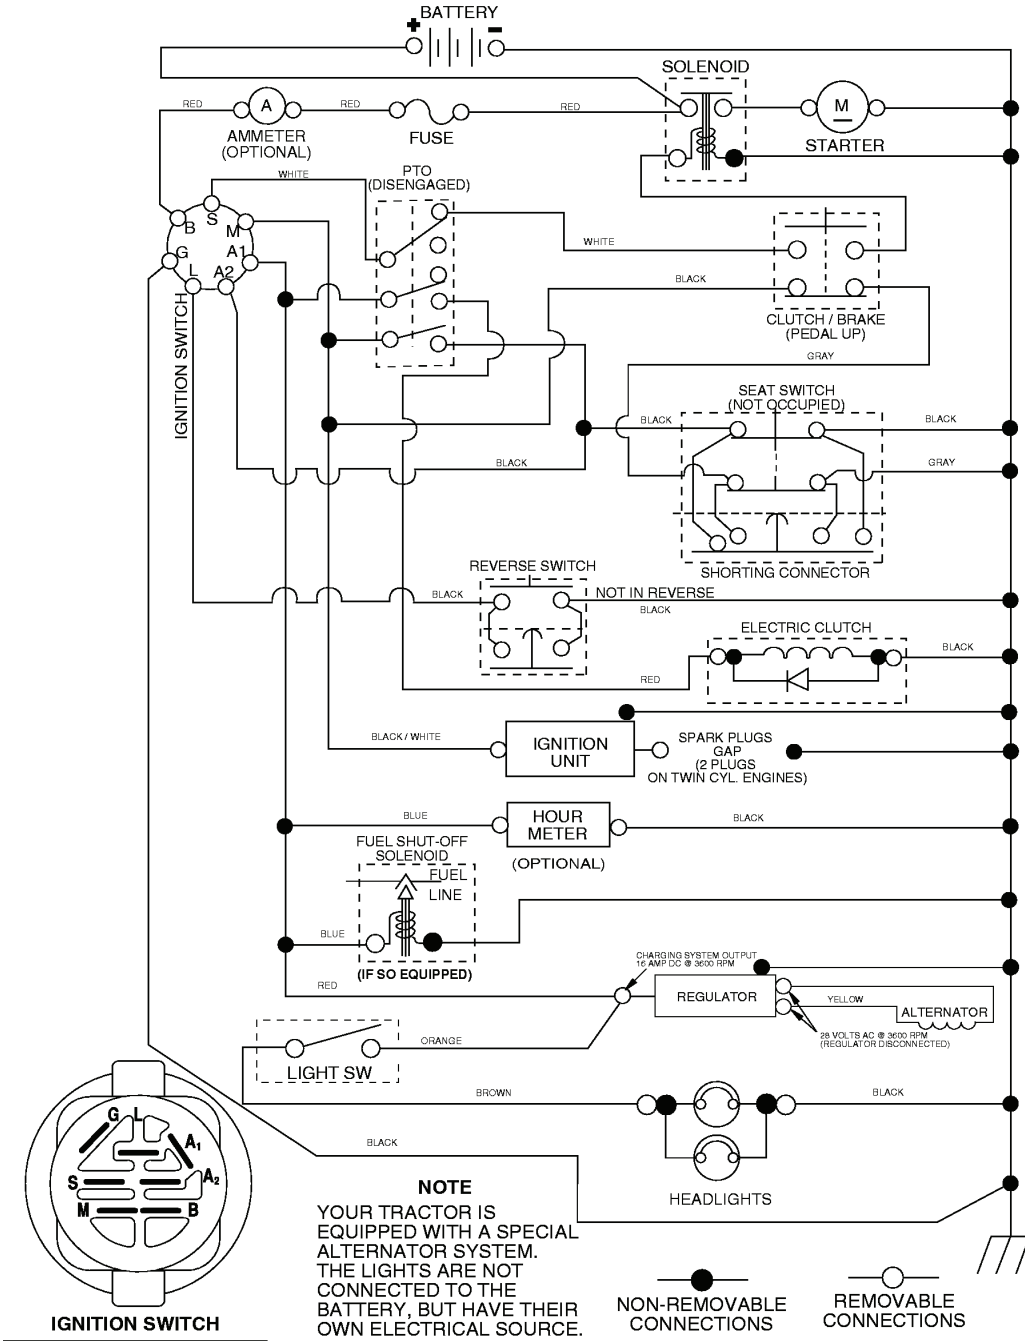

# REPAIR PARTS

TRACTOR - MODEL NO. YTH2448 (96015000100), PRODUCT NO. 960 15 00-01  
DECALS

---

REF.	PART NO.	DESCRIPTION	REMARK	QTY.	KIT
1	532178482	DECAL		1	
2	532195487	DECAL		1	
3	532188918	DECAL		1	
4	532188919	DECAL		1	
5	532195549	DECAL		1	
6	532180941	DECAL		1	
7	532196042	DECAL		1	
8	532189243	DECAL		1	
10	532157002	DECAL		1	
11	532175291	DECAL		1	
12	532188925	DECAL		1	
14	532145005	DECAL		1	
15	532191554	DECAL		1	
	532166960	DECAL		1	
	532188252	PAD. FOOTREST LH		1	
	532188253	PAD. FOOTREST RH		1	
	532138311	DECAL		1	

# TRACTOR - MODEL NO. YTH2448 (96015000100), PRODUCT NO. 960 15 00-01 SCHEMATIC

**IGNITION SWITCH**

POSITION	CIRCUIT "MAKE"
OFF	M+G+A1
RUN/OVERRIDE	B+A1
RUN	B+A1 L+A2
START	B+S+A1

02833

**NOTE**  
YOUR TRACTOR IS EQUIPPED WITH A SPECIAL ALTERNATOR SYSTEM. THE LIGHTS ARE NOT CONNECTED TO THE BATTERY, BUT HAVE THEIR OWN ELECTRICAL SOURCE. BECAUSE OF THIS, THE BRIGHTNESS OF THE LIGHTS WILL CHANGE WITH ENGINE SPEED. AT IDLE THE LIGHTS WILL DIM. AS THE ENGINE IS SPEEDED UP, THE LIGHTS WILL BECOME THEIR BRIGHTEST.

# REPAIR PARTS

TRACTOR - MODEL NO. YTH2448 (96015000100), PRODUCT NO. 960 15 00-01  
ENGINE

**OPTIONAL EQUIPMENT**  
**Spark Arrester**

---

REF.	PART NO.	DESCRIPTION	REMARK	QTY.	KIT
1	532190454	THROTTLE CONTROL		1	
2	817720408	SCREW		1	
4	532149723	MUFFLER		1	
5	532159955	TUBE		1	
6	532160589	TUBE		1	
8	532171877	BOLT		1	
10	532162797	SHIELD		1	
13	532165391	GASKET		1	
14	532148456	TUBE		1	
17	817060624	SCREW		1	
23	532169837	HEAT SHIELD		1	
25	532132782	CHOKER CONTROL		1	
29	532137180	SPARK ARRESTER KIT		1	
31	532179022	TANK FUEL 3 50 REAR		1	
32	532181803	TANK CAP		1	
33	532123487	HOSE CLAMP		1	
37	532142158	FULE LINE		1	
38	532181654	PLUG		1	
41	532139277	NIPPLE		1	
45	817000612	SCREW		1	
72	532183906	SCREW		1	
81	873510400	NUT		1	
112	532124952	BUSHING		1	