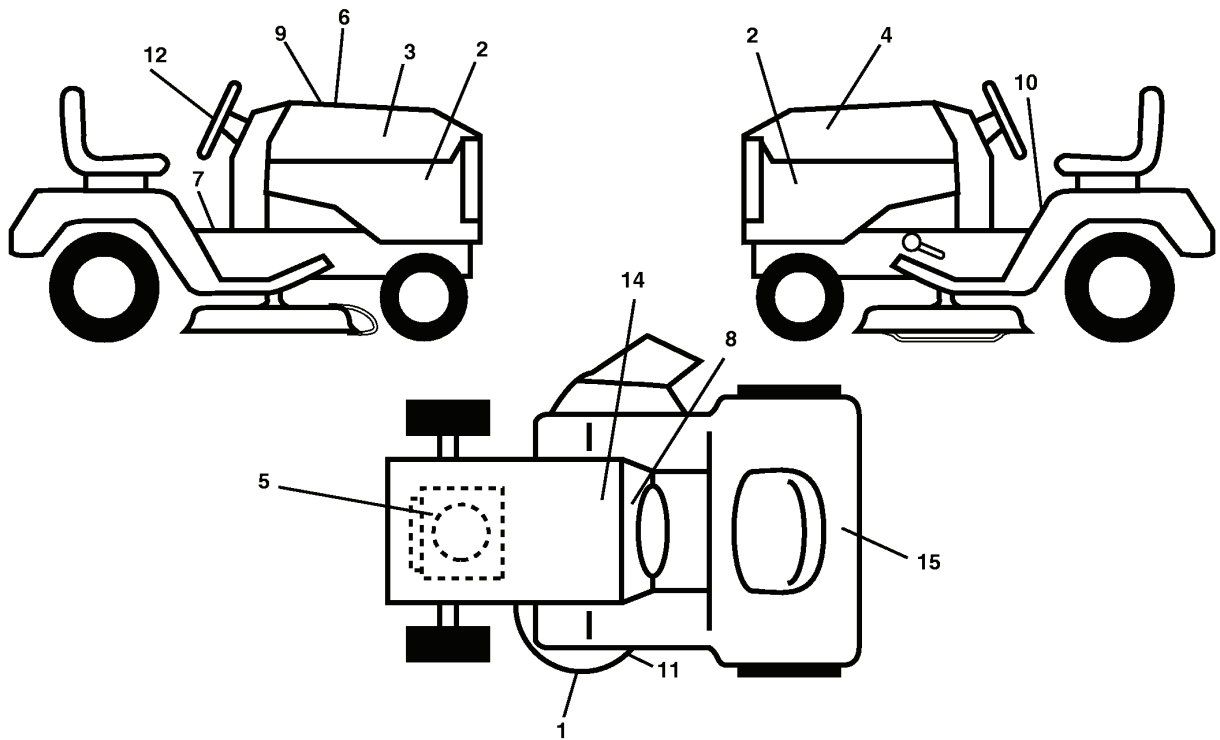

# REPAIR PARTS

TRACTOR - MODEL NO. YTH2448 (96015000100), PRODUCT NO. 960 15 00-01  
DECALS

---

REF.	PART NO.	DESCRIPTION	REMARK	QTY.	KIT
1	532178482	DECAL		1	
2	532195487	DECAL		1	
3	532188918	DECAL		1	
4	532188919	DECAL		1	
5	532195549	DECAL		1	
6	532180941	DECAL		1	
7	532196042	DECAL		1	
8	532189243	DECAL		1	
10	532157002	DECAL		1	
11	532175291	DECAL		1	
12	532188925	DECAL		1	
14	532145005	DECAL		1	
15	532191554	DECAL		1	
	532166960	DECAL		1	
	532188252	PAD. FOOTREST LH		1	
	532188253	PAD. FOOTREST RH		1	
	532138311	DECAL		1	

# REPAIR PARTS

TRACTOR - MODEL NO. YTH2448 (96015000100), PRODUCT NO. 960 15 00-01  
ENGINE

**OPTIONAL EQUIPMENT**  
**Spark Arrester**

---

REF.	PART NO.	DESCRIPTION	REMARK	QTY.	KIT
1	532190454	THROTTLE CONTROL		1	
2	817720408	SCREW		1	
4	532149723	MUFFLER		1	
5	532159955	TUBE		1	
6	532160589	TUBE		1	
8	532171877	BOLT		1	
10	532162797	SHIELD		1	
13	532165391	GASKET		1	
14	532148456	TUBE		1	
17	817060624	SCREW		1	
23	532169837	HEAT SHIELD		1	
25	532132782	CHOKER CONTROL		1	
29	532137180	SPARK ARRESTER KIT		1	
31	532179022	TANK FUEL 3 50 REAR		1	
32	532181803	TANK CAP		1	
33	532123487	HOSE CLAMP		1	
37	532142158	FULE LINE		1	
38	532181654	PLUG		1	
41	532139277	NIPPLE		1	
45	817000612	SCREW		1	
72	532183906	SCREW		1	
81	873510400	NUT		1	
112	532124952	BUSHING		1	