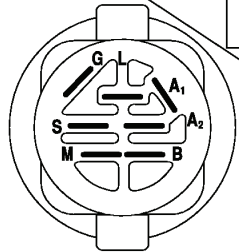

TRACTOR - MODEL NO. YTH2448 (96015000100), PRODUCT NO. 960 15 00-01 SCHEMATIC

IGNITION SWITCH

POSITION	CIRCUIT "MAKE"
OFF	M+G+A1
RUN/OVERRIDE	B+A1
RUN	B+A1 L+A2
START	B+S+A1

02833

NOTE
YOUR TRACTOR IS EQUIPPED WITH A SPECIAL ALTERNATOR SYSTEM. THE LIGHTS ARE NOT CONNECTED TO THE BATTERY, BUT HAVE THEIR OWN ELECTRICAL SOURCE. BECAUSE OF THIS, THE BRIGHTNESS OF THE LIGHTS WILL CHANGE WITH ENGINE SPEED. AT IDLE THE LIGHTS WILL DIM. AS THE ENGINE IS SPEEDED UP, THE LIGHTS WILL BECOME THEIR BRIGHTEST.

NON-REMOVABLE CONNECTIONS

REMOVABLE CONNECTIONS

WIRING INSULATED CLIPS

NOTE: IF WIRING INSULATED CLIPS WERE REMOVED FOR SERVICING OF UNIT, THEY SHOULD BE REPLACED TO PROPERLY SECURE YOUR WIRING.