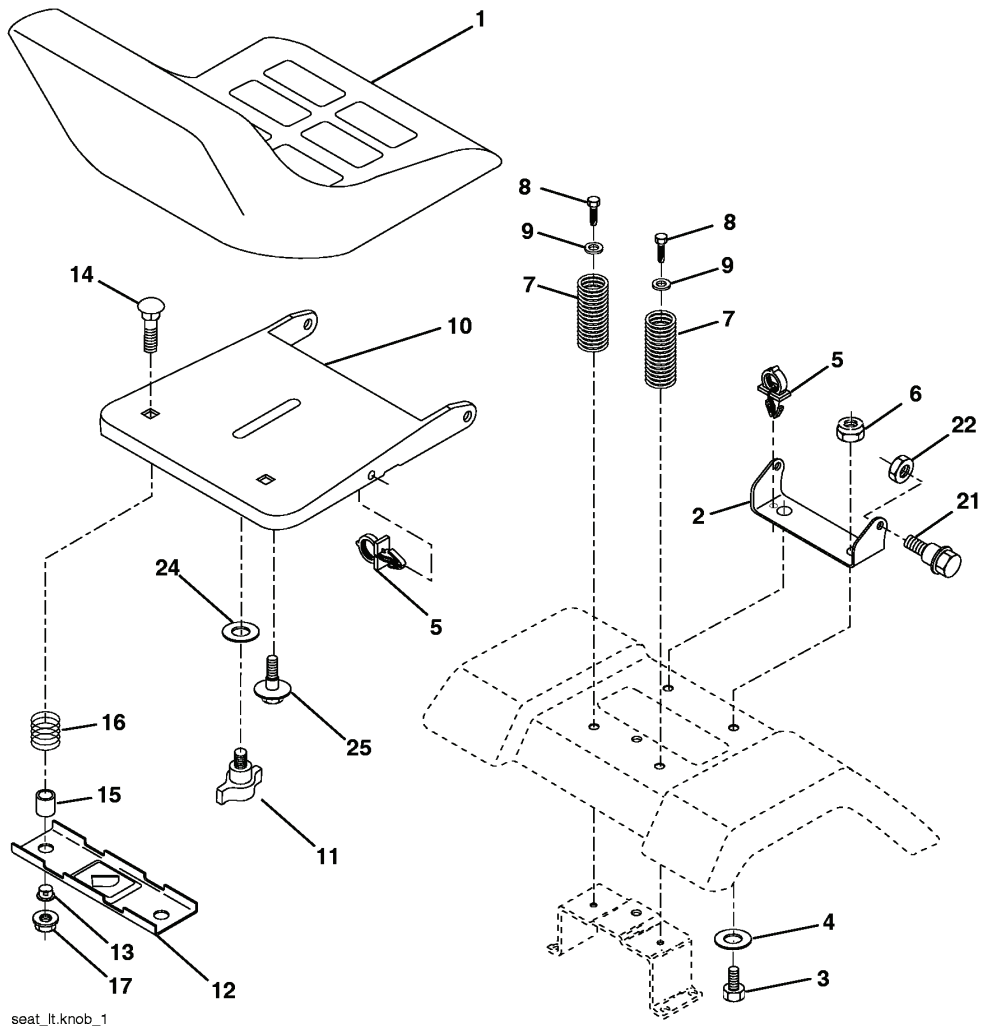

### WHEELS & TIRES

---

REF.	PART NO.	DESCRIPTION	REMARK	QTY.	KIT
1	532059192	CAP VALVE		1	
2	532065139	NIPPLE		1	
3	532106222	TIRE		1	
4	532059904	HOSE		1	
5	532138336	RIM		1	
6	532124957	FITTING		1	
7	532124959	BEARING		1	
8	532138337	RIM SPROCKET		1	
9	532138468	TIRE		1	
10	532124926	HOSE		1	
11	532175039	HUB CAP		1	
	532144334	SEALING FOAM		1	

# REPAIR PARTS

TRACTOR - MODEL NO. YTH2448 (96015000100), PRODUCT NO. 960 15 00-01  
STEERING ASSEMBLY

steering\_pl.lt\_54

REF.	PART NO.	DESCRIPTION	REMARK	QTY.	KIT
1	532193651	STEERING WHEEL		1	
2	532184706	SHAFT		1	
3	532169840	SPINDLE		1	
4	532169839	SPINDLE		1	
5	532124931	WASHER		1	
6	532121748	WASHER		1	
8	812000029	RETAINER RING		1	
10	532175121	ROD		1	
11	810040600	WASHER		1	
12	873940800	NUT		1	
13	532136518	PIPE		1	
15	532145212	NUT		1	
17	532177883	SHAFT		1	
29	817000612	SCREW		1	
32	532180580	TIE ROD		1	
36	532155105	BUSHING		1	
37	532152927	SCREW		1	
38	532193652	HUB		1	
39	819183812	WASHER		1	
40	873540600	NUT		1	
41	532186737	ADAPTER		1	
43	532121749	WASHER		1	
46	532121232	HUB CAP		1	
65	532160367	SPACER		1	
67	872110618	BOLT		1	
68	532169827	SHAFT		1	
71	532175146	STEERING GEAR		1	
82	532169835	BRACKET		1	
87	532173966	WASHER		1	
88	532175118	BOLT		1	
91	532175553	SPRING		1	
94	819121414	WASHER		1	
95	532188967	WASHER		1	

# REPAIR PARTS

TRACTOR - MODEL NO. YTH2448 (96015000100), PRODUCT NO. 960 15 00-01  
SEAT ASSEMBLY

seat\_lt.knob\_1

---

REF.	PART NO.	DESCRIPTION	REMARK	QTY.	KIT
1	532188715	SIEGE CONDUCTEUR		1	
2	532140551	BRACKET		1	
3	871110616	SCREW		1	
4	819131610	WASHER		1	
5	532145006	CLIP		1	
6	873800600	NUT		1	
7	532124181	SPRING		1	
8	817000616	SCREW		1	
9	819131614	WASHER		1	
10	532182493	BRACKET		1	
11	532166369	WING NUT		1	
12	532174648	BRACKET		1	
13	532121248	BUSHING		1	
14	872050412	BOLT		1	
15	532121749	WASHER		1	
16	532123740	SPRING		1	
17	532123976	LOCKNUT		1	
21	532171852	BOLT		1	
22	873800500	LOCK NUT		1	
24	819171912	WASHER		1	
25	532127018	BOLT		1	