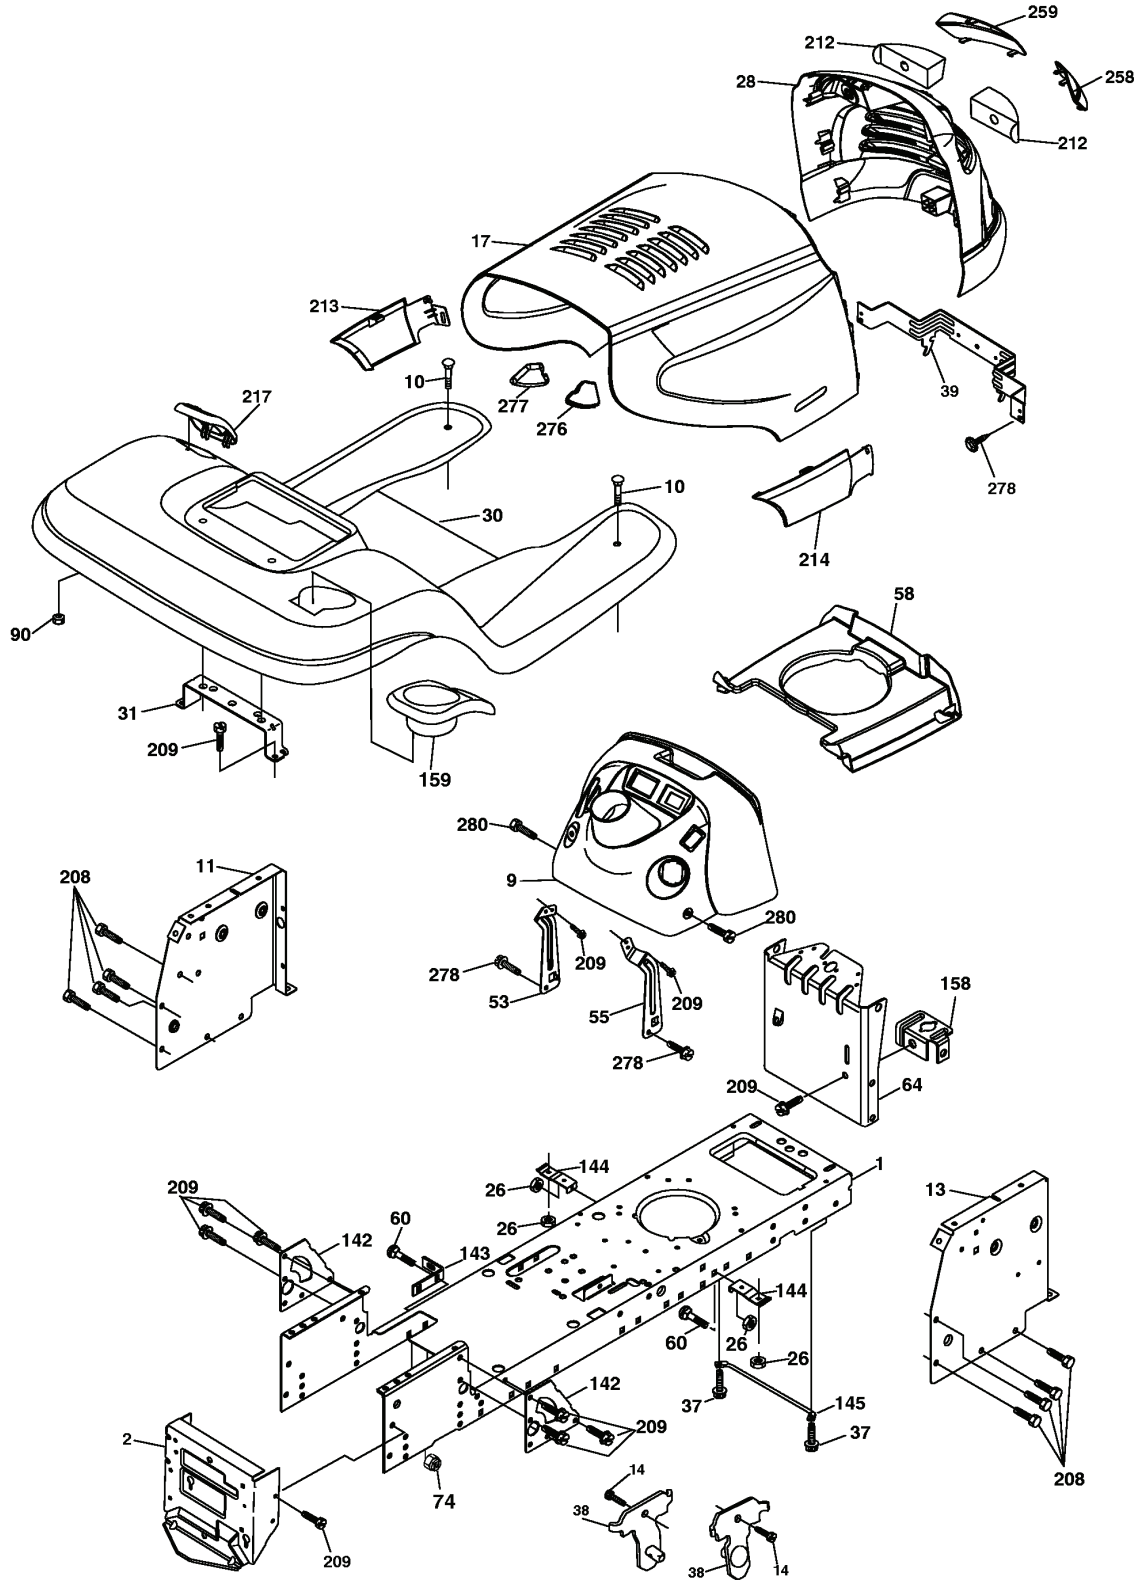

# REPAIR PARTS

TRACTOR - MODEL NO. YTH2448 (96015000100), PRODUCT NO. 960 15 00-01  
ENGINE

**OPTIONAL EQUIPMENT**  
**Spark Arrester**

---

REF.	PART NO.	DESCRIPTION	REMARK	QTY.	KIT
1	532190454	THROTTLE CONTROL		1	
2	817720408	SCREW		1	
4	532149723	MUFFLER		1	
5	532159955	TUBE		1	
6	532160589	TUBE		1	
8	532171877	BOLT		1	
10	532162797	SHIELD		1	
13	532165391	GASKET		1	
14	532148456	TUBE		1	
17	817060624	SCREW		1	
23	532169837	HEAT SHIELD		1	
25	532132782	CHOKER CONTROL		1	
29	532137180	SPARK ARRESTER KIT		1	
31	532179022	TANK FUEL 3 50 REAR		1	
32	532181803	TANK CAP		1	
33	532123487	HOSE CLAMP		1	
37	532142158	FULE LINE		1	
38	532181654	PLUG		1	
41	532139277	NIPPLE		1	
45	817000612	SCREW		1	
72	532183906	SCREW		1	
81	873510400	NUT		1	
112	532124952	BUSHING		1	

# REPAIR PARTS

TRACTOR - MODEL NO. YTH2448 (96015000100), PRODUCT NO. 960 15 00-01  
CHASSIS AND ENCLOSURES

REF.	PART NO.	DESCRIPTION	REMARK	QTY.	KIT
1	532174619	FRAME		1	
2	532176554	PLATE		1	
9	532196138	DASH		1	
10	872140608	BOLT		1	
11	532174996	DASHBOARD		1	
13	532181719	DASHBOARD		1	
14	817490608	SCREW		1	
17	532189977	HOOD		1	
26	873800600	NUT		1	
28	532188269	GRILL LENS ASSY		1	
30	532194806	FENDER		1	
31	532139976	BRACKET		1	
37	817490508	SCREW		1	
38	532175710	BRACKET		1	
39	532174714	BRACKET PIVOT LASER LT		1	
53	532188373	BRACKET DASH LH		1	
55	532188372	BRACKET DASH RH		1	
58	532189352	AIR DUCT		1	
60	872140606	BOLT		1	
64	532174997	DASH		1	
74	873680600	NUT		1	
90	532124346	NUT		1	
142	532175702	PLATE		1	
143	532186689	BRACKET		1	
144	532175582	BRACKET		1	
145	532156524	SHAFT		1	
158	532162037	BRACKET		1	
159	532192404	CUPHOLDER		1	
208	817670608	SCREW		1	
209	817000612	SCREW		1	
212	532188267	INSERT LENS		1	
213	532189979	SKIRT SIDE LH		1	
214	532189978	SKIRT SIDE RH		1	
217	532185436	BRACKET		1	
258	532189981	LENS ELITE CLEAR RH		1	
259	532189982	LENS ELITE CLEAR LH		1	
276	532189274	BUMPER HOOD RH		1	
277	532189275	BUMPER HOOD LH		1	
278	532191611	SCREW		1	
280	817060616	SCREW		1	