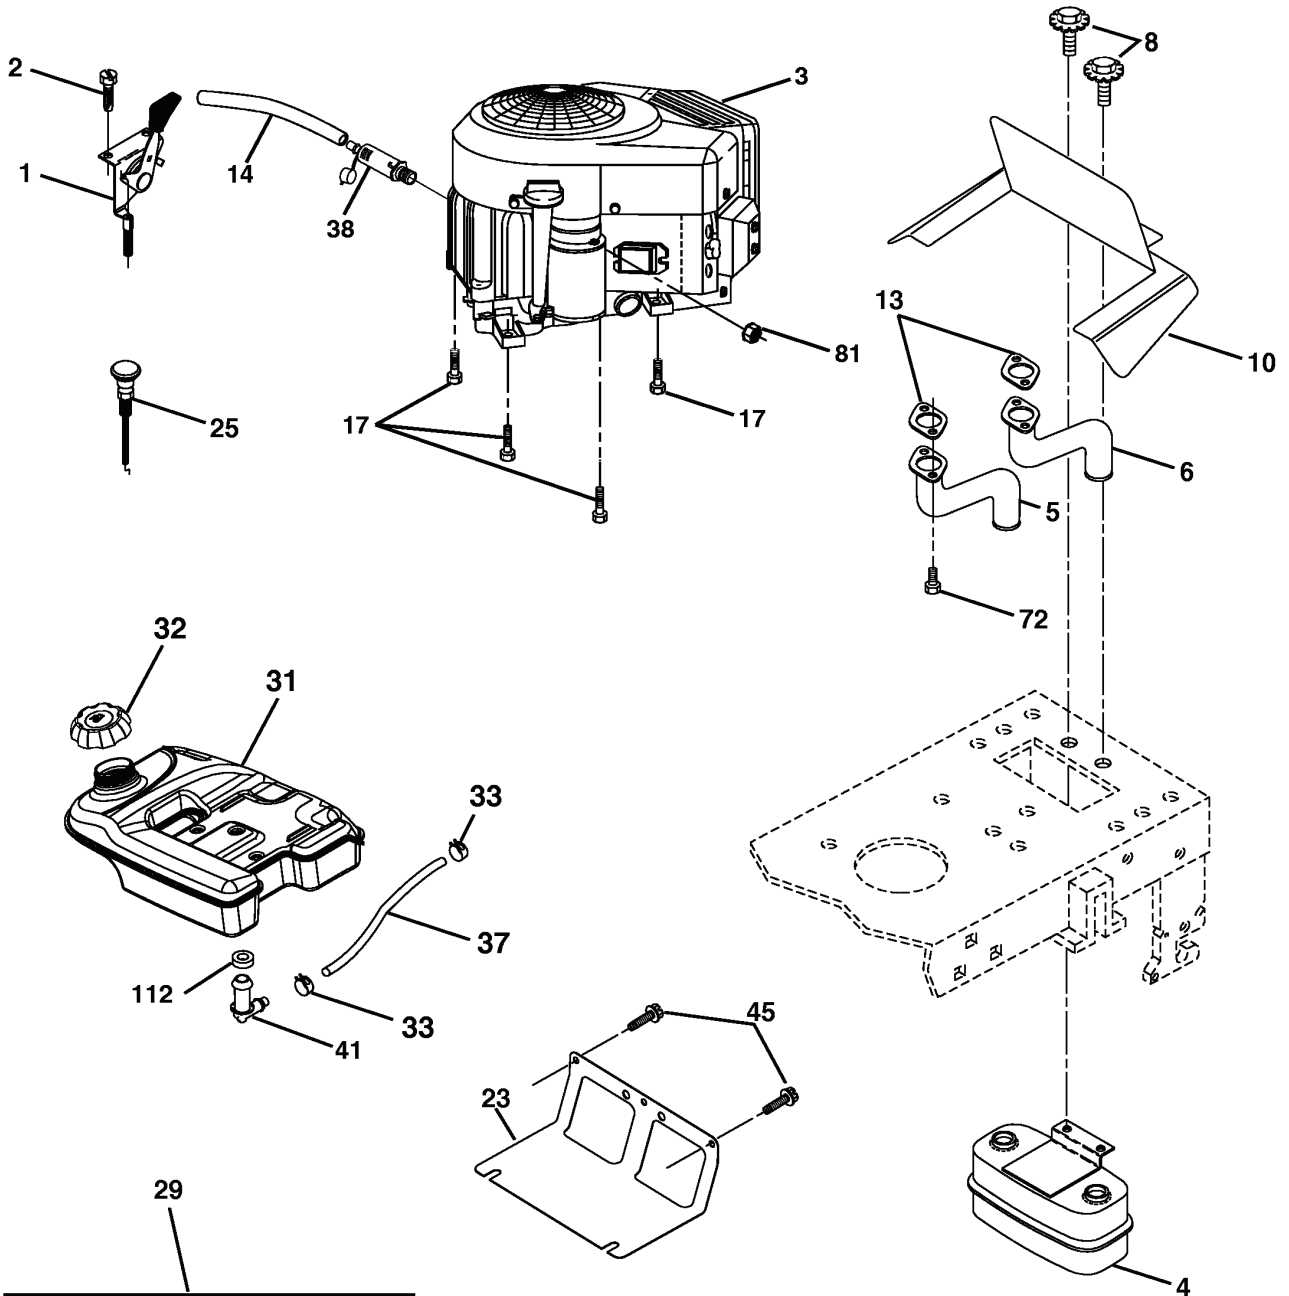

REPAIR PARTS

TRACTOR - MODEL NO. YTH2448 (96015000102), PRODUCT NO. 960 15 00-01
ENGINE

OPTIONAL EQUIPMENT
Spark Arrester

REF.	PART NO.	DESCRIPTION	REMARK	QTY.	KIT
1	532190454	THROTTLE CONTROL		1	
2	817720408	SCREW		1	
4	532149723	MUFFLER		1	
5	532159955	TUBE		1	
6	532160589	TUBE		1	
8	532171877	BOLT		1	
10	532162797	SHIELD		1	
13	532165391	GASKET		1	
14	532148456	TUBE		1	
17	817060624	SCREW		1	
23	532169837	HEAT SHIELD		1	
25	532132782	CHOKER CONTROL		1	
29	532137180	SPARK ARRESTER KIT		1	
31	532179022	TANK FUEL 3 50 REAR		1	
32	532181803	TANK CAP		1	
33	532123487	HOSE CLAMP		1	
37	532142158	FULE LINE		1	
38	532181654	PLUG		1	
41	532139277	NIPPLE		1	
45	817000612	SCREW		1	
72	532183906	SCREW		1	
81	873510400	NUT		1	
112	532124952	BUSHING		1