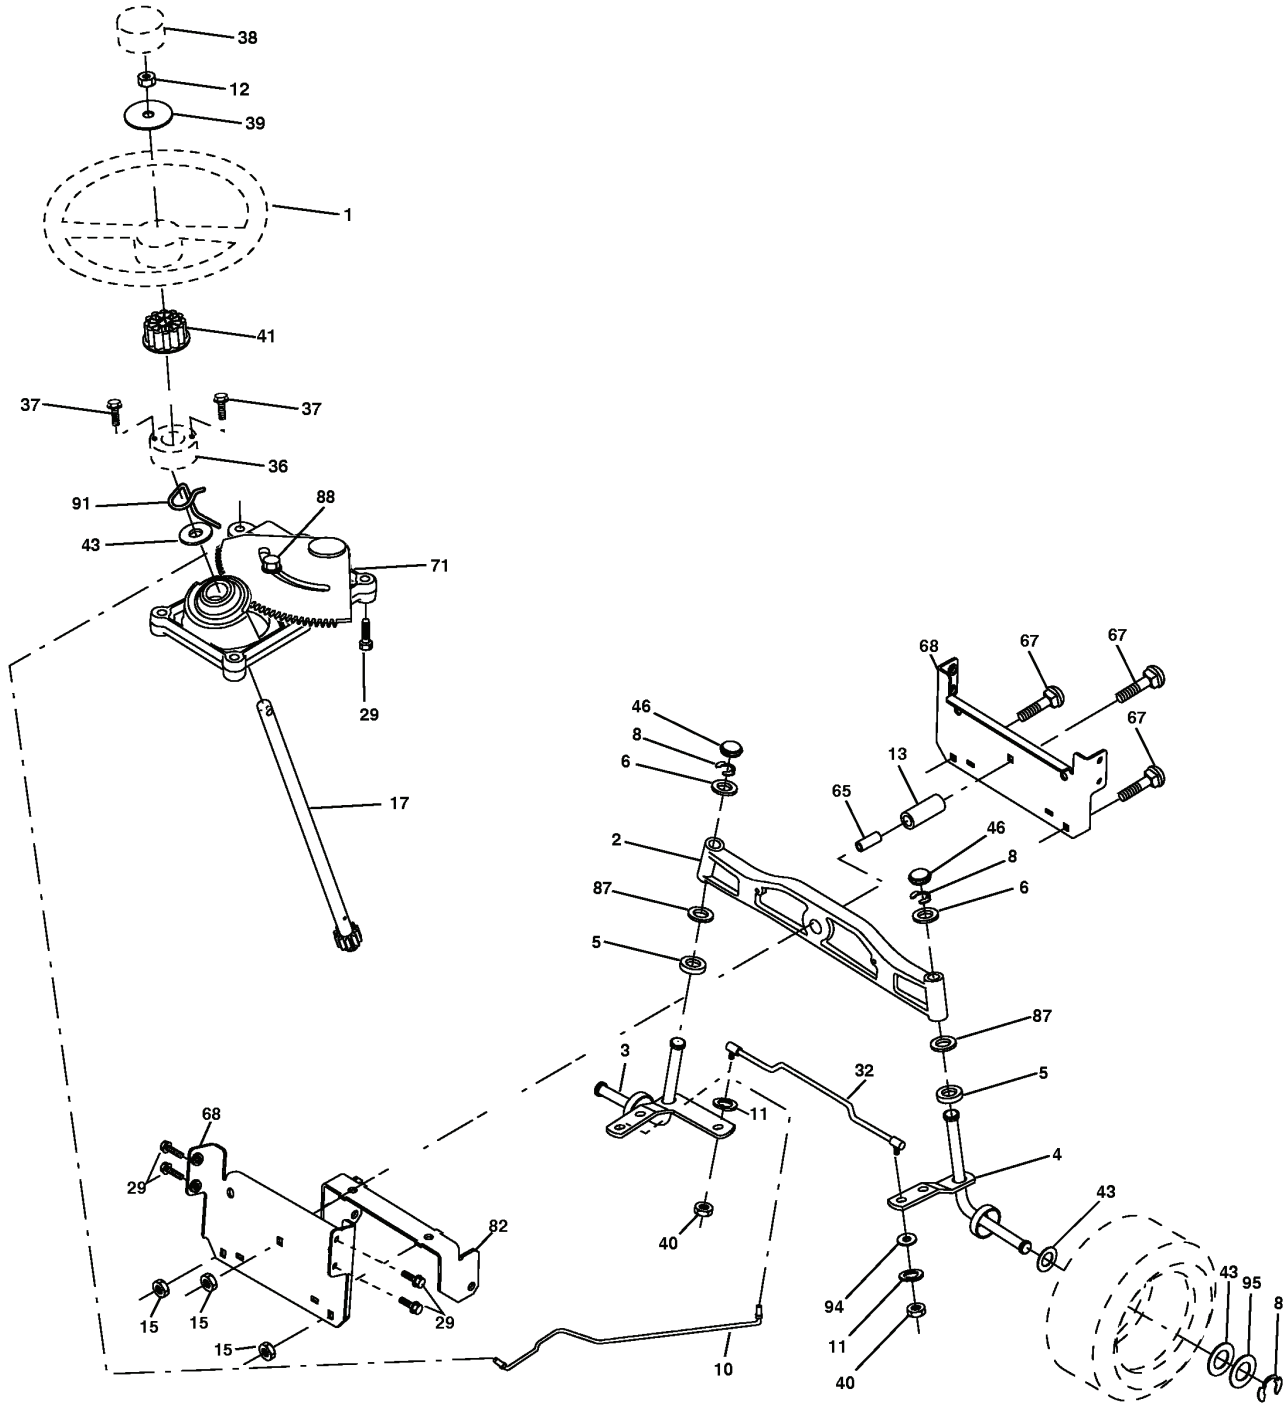

YTH2448, 96015000102, 2005-03

SPARE PARTS LIST

REPAIR PARTS

TRACTOR - MODEL NO. YTH2448 (96015000102), PRODUCT NO. 960 15 00-01
STEERING ASSEMBLY

steering_pl.lt_54

REF.	PART NO.	DESCRIPTION	REMARK	QTY.	KIT
1	532166627	STEERING WHEEL		1	
2	532184706	SHAFT		1	
3	532169840	SPINDLE		1	
4	532169839	SPINDLE		1	
5	532124931	WASHER		1	
6	532121748	WASHER		1	
8	812000029	RETAINER RING		1	
10	532175121	ROD		1	
11	810040600	WASHER		1	
12	873940800	NUT		1	
13	532136518	PIPE		1	
15	532145212	NUT		1	
17	532177883	SHAFT		1	
29	817000612	SCREW		1	
32	532180580	TIE ROD		1	
36	532155105	BUSHING		1	
37	532152927	SCREW		1	
38	532166626	INSERT		1	
39	819182411	WASHER		1	
40	873540600	NUT		1	
41	532159945	ADAPTER		1	
43	532121749	WASHER		1	
46	532121232	HUB CAP		1	
65	532160367	SPACER		1	
67	872110618	BOLT		1	
68	532169827	SHAFT		1	
71	532175146	STEERING GEAR		1	
82	532169835	BRACKET		1	
87	532173966	WASHER		1	
88	532175118	BOLT		1	
91	532175553	SPRING		1	
94	819121414	WASHER		1	
95	532188967	WASHER		1	

REPAIR PARTS

TRACTOR - MODEL NO. YTH2448 (96015000102), PRODUCT NO. 960 15 00-01
SEAT ASSEMBLY

REF.	PART NO.	DESCRIPTION	REMARK	QTY.	KIT
1	532188715	SIEGE CONDUCTEUR		1	
2	532140551	BRACKET		1	
3	871110616	SCREW		1	
4	819131610	WASHER		1	
5	532145006	CLIP		1	
6	873800600	NUT		1	
7	532124181	SPRING		1	
8	817000616	SCREW		1	
9	819131614	WASHER		1	
10	532182493	BRACKET		1	
11	532166369	WING NUT		1	
12	532174648	BRACKET		1	
13	532121248	BUSHING		1	
14	872050412	BOLT		1	
15	532121749	WASHER		1	
16	532123740	SPRING		1	
17	532123976	LOCKNUT		1	
21	532171852	BOLT		1	
22	873800500	LOCK NUT		1	
24	819171912	WASHER		1	
25	532127018	BOLT		1	