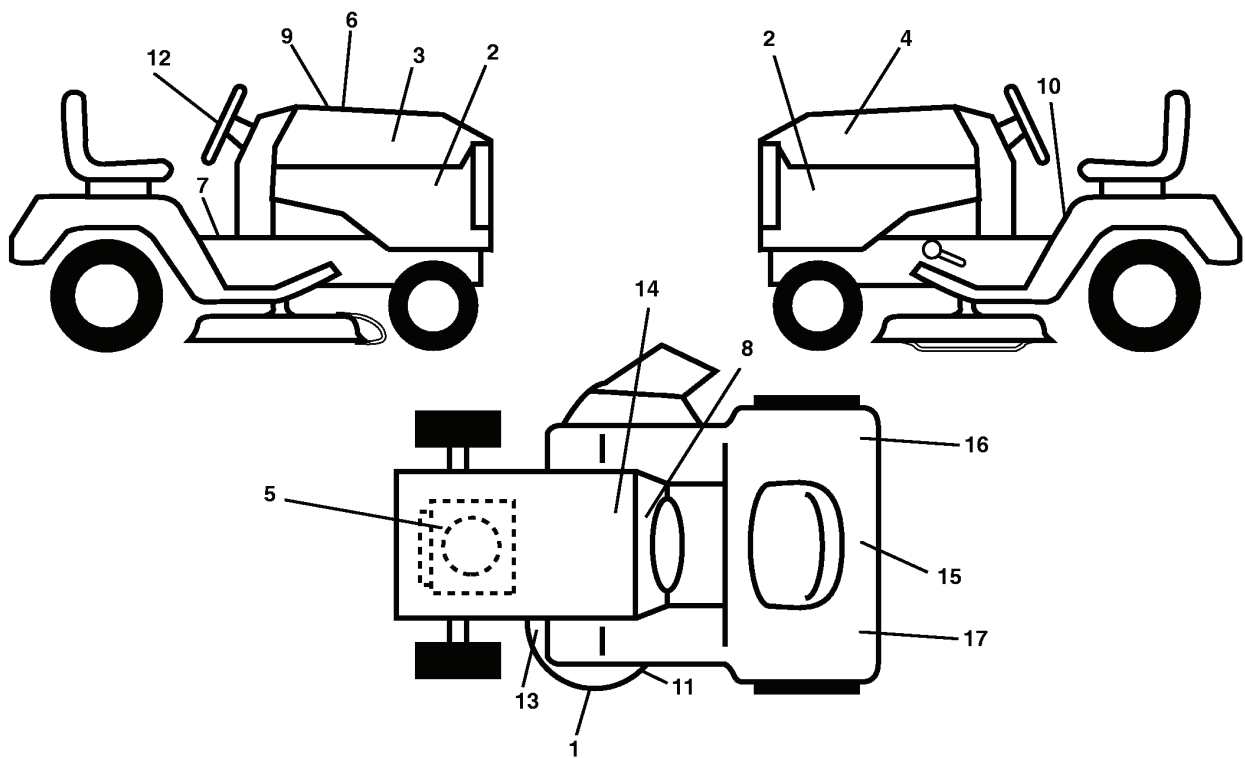

REPAIR PARTS

TRACTOR - MODEL NO. YTH2448 (96015000102), PRODUCT NO. 960 15 00-01
ENGINE

OPTIONAL EQUIPMENT
Spark Arrester

REF.	PART NO.	DESCRIPTION	REMARK	QTY.	KIT
1	532190454	THROTTLE CONTROL		1	
2	817720408	SCREW		1	
4	532149723	MUFFLER		1	
5	532159955	TUBE		1	
6	532160589	TUBE		1	
8	532171877	BOLT		1	
10	532162797	SHIELD		1	
13	532165391	GASKET		1	
14	532148456	TUBE		1	
17	817060624	SCREW		1	
23	532169837	HEAT SHIELD		1	
25	532132782	CHOKER CONTROL		1	
29	532137180	SPARK ARRESTER KIT		1	
31	532179022	TANK FUEL 3 50 REAR		1	
32	532181803	TANK CAP		1	
33	532123487	HOSE CLAMP		1	
37	532142158	FULE LINE		1	
38	532181654	PLUG		1	
41	532139277	NIPPLE		1	
45	817000612	SCREW		1	
72	532183906	SCREW		1	
81	873510400	NUT		1	
112	532124952	BUSHING		1	

REPAIR PARTS

TRACTOR - MODEL NO. YTH2448 (96015000102), PRODUCT NO. 960 15 00-01
DECALS

REF.	PART NO.	DESCRIPTION	REMARK	QTY.	KIT
2	532195487	DECAL		1	
5	532195549	DECAL		1	
6	532180941	DECAL		1	
9	532196352	DECAL		1	
10	532157002	DECAL		1	
11	532175291	DECAL		1	
12	532188925	DECAL		1	
13	532178455	DECAL		1	
14	532145005	DECAL		1	
15	532191554	DECAL		1	
--	532188252	PAD, FOOTREST LH		1	
--	532188253	PAD, FOOTREST RH		1	
--	532138311	DECAL		1	

REPAIR PARTS

TRACTOR - MODEL NO. YTH2448 (96015000102), PRODUCT NO. 960 15 00-01
MOWER LIFT

REF.	PART NO.	DESCRIPTION	REMARK	QTY.	KIT
1	532159460	WIRE		1	
2	532159471	LEVER		1	
3	532105767	PIN RETAINING SCREW		1	
4	812000002	RETAINER RING		1	
5	819211621	WASHER		1	
6	532120183	BEARING		1	
7	532125631	HANDLE		1	
8	532124526	KNOB		1	
11	532175370	LINK		1	
12	532175371	LINK		1	
13	532124670	RETAINER RING		1	
15	532175562	BRACKET		1	
16	873350800	NUT		1	
17	532175689	BRACKET		1	
18	873800800	NUT		1	
20	532163552	CLIP		1	
31	532176205	TRUNION		1	
32	532175994	NUT		1	
49	532145212	NUT		1	
51	819171416	WASHER		1	
52	532175378	LEVER		1	
53	532175802	LEVER		1	
54	532175560	PIN RETAINING SCREW		1	