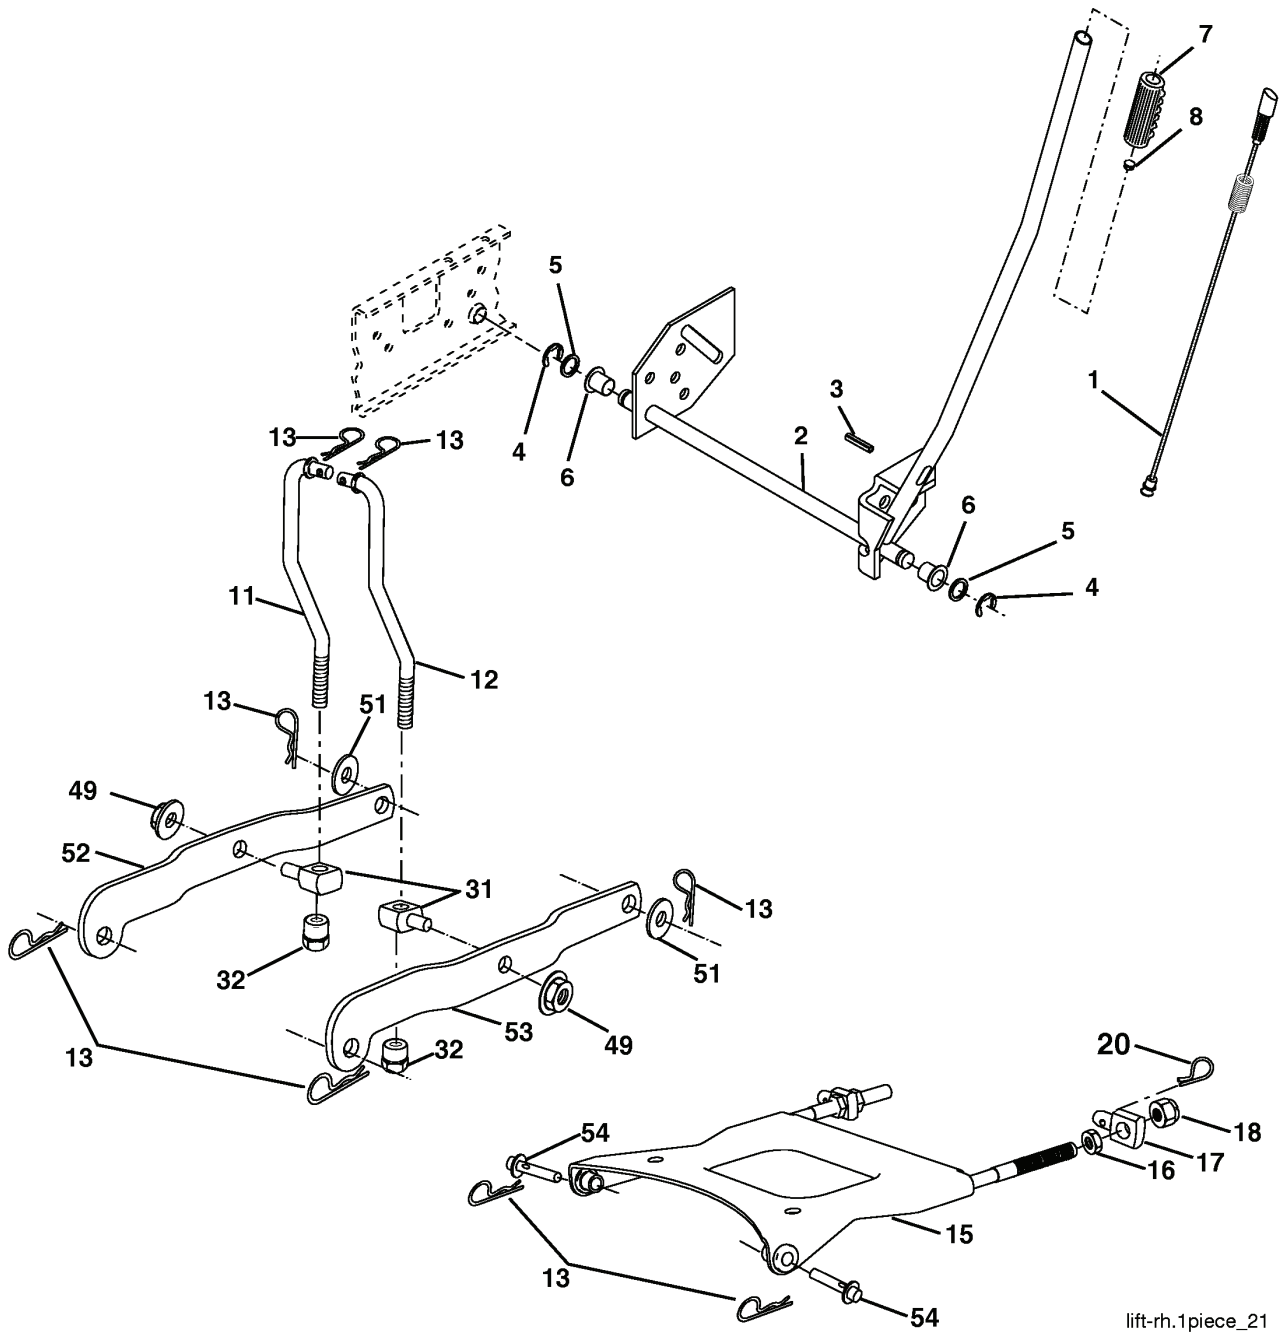

REPAIR PARTS

TRACTOR - MODEL NO. YTH2448 (96015000102), PRODUCT NO. 960 15 00-01
DECALS

REF.	PART NO.	DESCRIPTION	REMARK	QTY.	KIT
2	532195487	DECAL		1	
5	532195549	DECAL		1	
6	532180941	DECAL		1	
9	532196352	DECAL		1	
10	532157002	DECAL		1	
11	532175291	DECAL		1	
12	532188925	DECAL		1	
13	532178455	DECAL		1	
14	532145005	DECAL		1	
15	532191554	DECAL		1	
--	532188252	PAD, FOOTREST LH		1	
--	532188253	PAD, FOOTREST RH		1	
--	532138311	DECAL		1	

REPAIR PARTS

TRACTOR - MODEL NO. YTH2448 (96015000102), PRODUCT NO. 960 15 00-01
MOWER LIFT

REF.	PART NO.	DESCRIPTION	REMARK	QTY.	KIT
1	532159460	WIRE		1	
2	532159471	LEVER		1	
3	532105767	PIN RETAINING SCREW		1	
4	812000002	RETAINER RING		1	
5	819211621	WASHER		1	
6	532120183	BEARING		1	
7	532125631	HANDLE		1	
8	532124526	KNOB		1	
11	532175370	LINK		1	
12	532175371	LINK		1	
13	532124670	RETAINER RING		1	
15	532175562	BRACKET		1	
16	873350800	NUT		1	
17	532175689	BRACKET		1	
18	873800800	NUT		1	
20	532163552	CLIP		1	
31	532176205	TRUNION		1	
32	532175994	NUT		1	
49	532145212	NUT		1	
51	819171416	WASHER		1	
52	532175378	LEVER		1	
53	532175802	LEVER		1	
54	532175560	PIN RETAINING SCREW		1	

REPAIR PARTS

TRACTOR - MODEL NO. YTH2448 (96015000102), PRODUCT NO. 960 15 00-01
ELECTRICAL

REF.	PART NO.	DESCRIPTION	REMARK	QTY.	KIT
1	532144927	BATTERY		1	
2	874760412	BOLT		1	
8	532186491	BOX		1	
16	532176138	MICRO SWITCH		1	
21	532183759	HARNESS		1	
22	532004152	BULB		1	
24	532124780	CABLE		1	
25	532146148	CABLE		1	
26	532175158	FUSE		1	
27	873510400	NUT		1	
28	532145491	CABLE		1	
29	532192749	SWITCH SEAT DP W/RAMPS		1	
30	532193350	IGNITION MODULE		1	
33	532140401	KEY		1	
34	532110712	SWITCH		1	
40	532193376	HARNESS		1	
41	817720408	SCREW		1	
42	532131563	COVER		1	
43	532178861	SOLENOID		1	
45	532122822	METER		1	
46	532169635	HOURLMETER		1	
50	532196112	SWITCH		1	
89	532169639	BRACKET		1	
90	532180449	COVER		1	
91	532190270	STRAP BATTERY MOUNT FRO		1	
92	532193465	HARNESS		1	
93	532192540	SCREW		1	