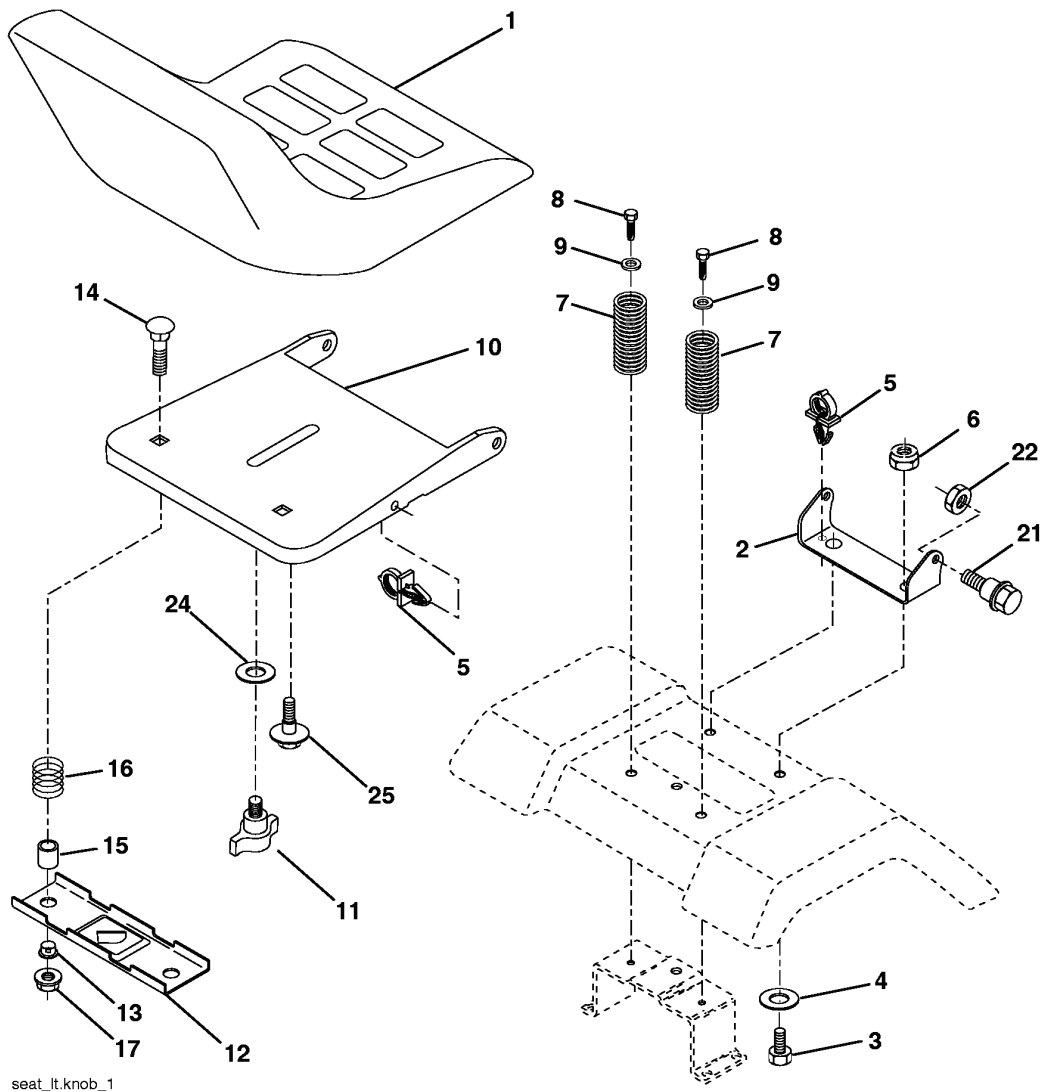

YTH2448, 96015000102, 2005-03

SPARE PARTS LIST

REPAIR PARTS

TRACTOR - MODEL NO. YTH2448 (96015000102), PRODUCT NO. 960 15 00-01
STEERING ASSEMBLY

steering_pl.lt_54

REF.	PART NO.	DESCRIPTION	REMARK	QTY.	KIT
1	532166627	STEERING WHEEL		1	
2	532184706	SHAFT		1	
3	532169840	SPINDLE		1	
4	532169839	SPINDLE		1	
5	532124931	WASHER		1	
6	532121748	WASHER		1	
8	812000029	RETAINER RING		1	
10	532175121	ROD		1	
11	810040600	WASHER		1	
12	873940800	NUT		1	
13	532136518	PIPE		1	
15	532145212	NUT		1	
17	532177883	SHAFT		1	
29	817000612	SCREW		1	
32	532180580	TIE ROD		1	
36	532155105	BUSHING		1	
37	532152927	SCREW		1	
38	532166626	INSERT		1	
39	819182411	WASHER		1	
40	873540600	NUT		1	
41	532159945	ADAPTER		1	
43	532121749	WASHER		1	
46	532121232	HUB CAP		1	
65	532160367	SPACER		1	
67	872110618	BOLT		1	
68	532169827	SHAFT		1	
71	532175146	STEERING GEAR		1	
82	532169835	BRACKET		1	
87	532173966	WASHER		1	
88	532175118	BOLT		1	
91	532175553	SPRING		1	
94	819121414	WASHER		1	
95	532188967	WASHER		1	

REPAIR PARTS

TRACTOR - MODEL NO. YTH2448 (96015000102), PRODUCT NO. 960 15 00-01
SEAT ASSEMBLY

REF.	PART NO.	DESCRIPTION	REMARK	QTY.	KIT
1	532188715	SIEGE CONDUCTEUR		1	
2	532140551	BRACKET		1	
3	871110616	SCREW		1	
4	819131610	WASHER		1	
5	532145006	CLIP		1	
6	873800600	NUT		1	
7	532124181	SPRING		1	
8	817000616	SCREW		1	
9	819131614	WASHER		1	
10	532182493	BRACKET		1	
11	532166369	WING NUT		1	
12	532174648	BRACKET		1	
13	532121248	BUSHING		1	
14	872050412	BOLT		1	
15	532121749	WASHER		1	
16	532123740	SPRING		1	
17	532123976	LOCKNUT		1	
21	532171852	BOLT		1	
22	873800500	LOCK NUT		1	
24	819171912	WASHER		1	
25	532127018	BOLT		1	