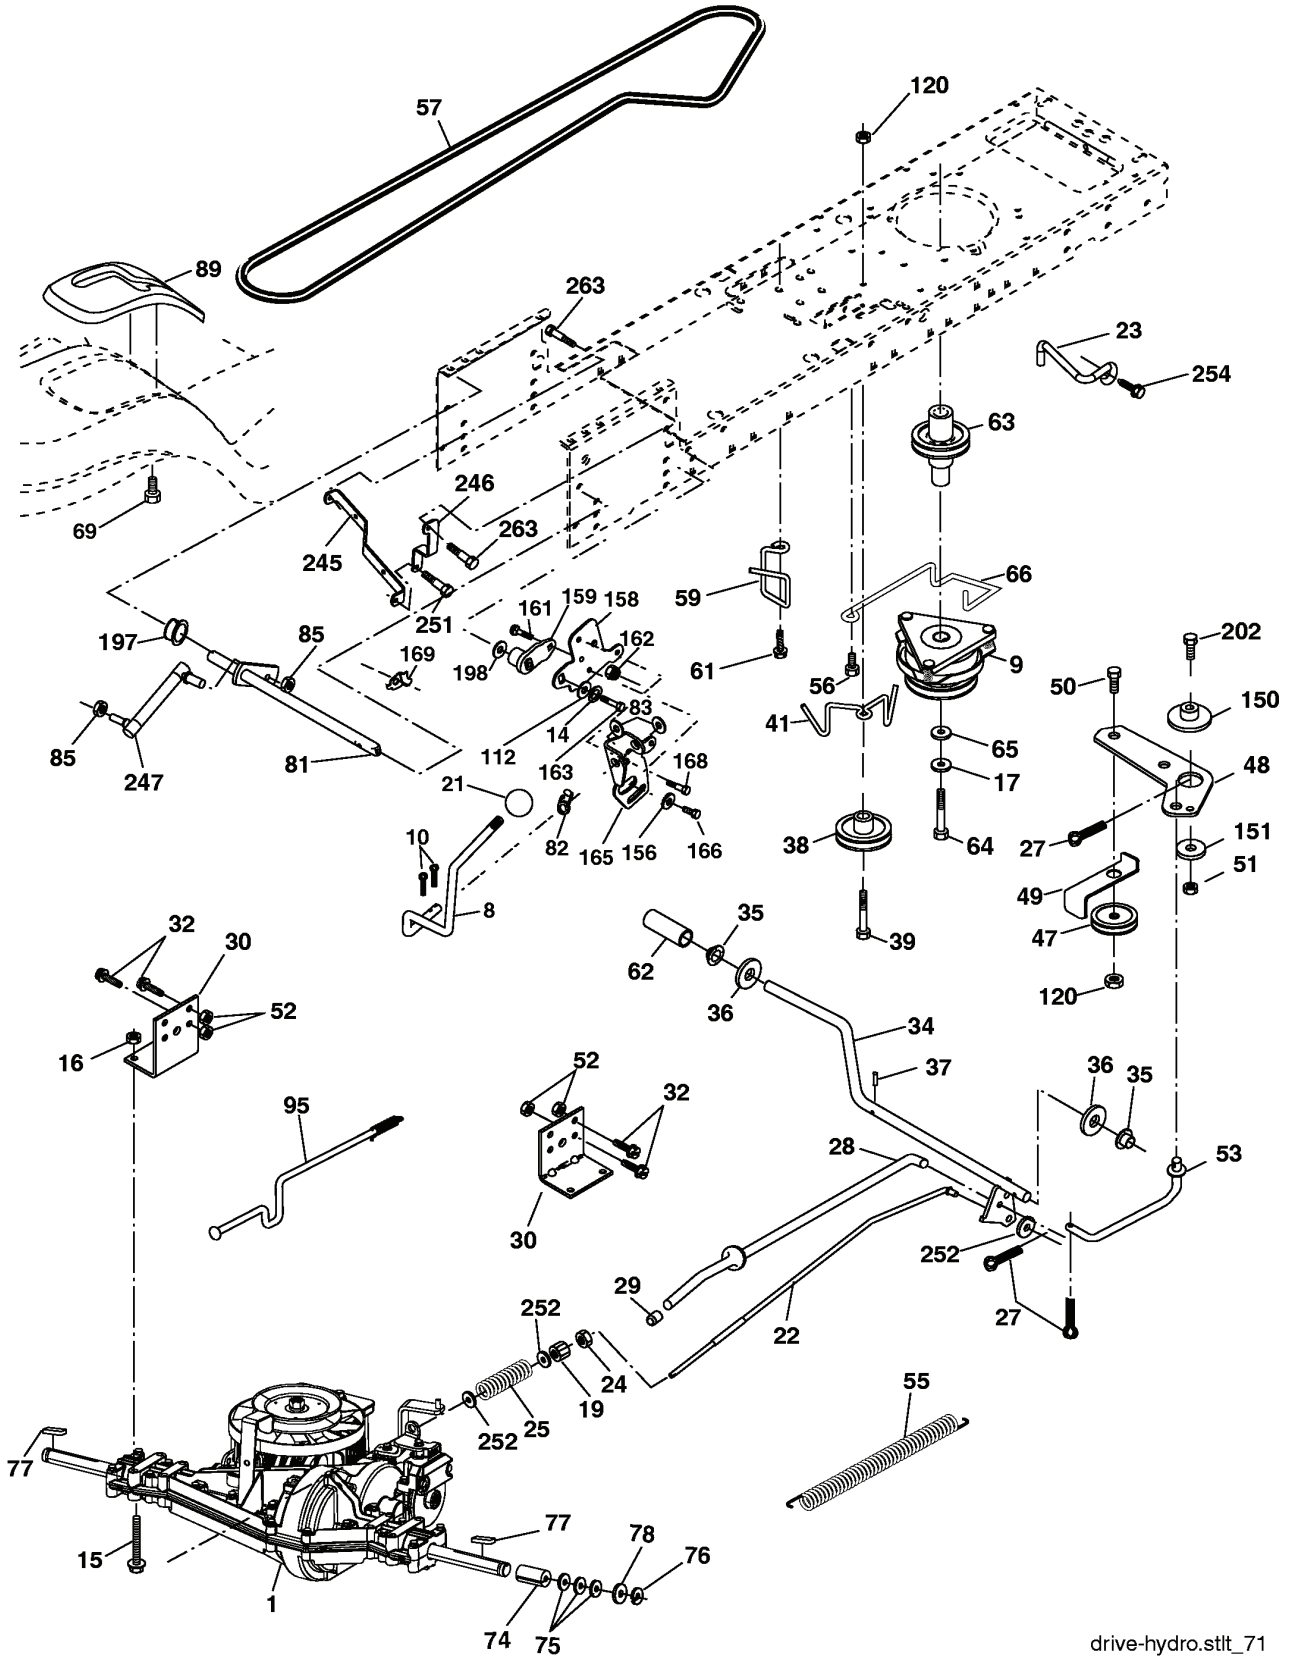

REPAIR PARTS

TRACTOR - MODEL NO. YTH2448 (96015000102), PRODUCT NO. 960 15 00-01
DRIVE

REF.	PART NO.	DESCRIPTION	REMARK	QTY.	KIT
1	TBD	TBD	PEERLESS LTH2000	1	
8	532192502	ROD SHIFT		1	
9	532179334	CLUTCH ELEC.		1	
10	876020416	SPLIT PIN		1	
14	810040400	WASHER		1	
15	874490544	SCREW		1	
16	873800500	LOCK NUT		1	
17	532126197	WASHER		1	
19	873800600	NUT		1	
21	532140845	KNOB		1	
23	532190736	BRACKET		1	
24	873350600	NUT		1	
25	532106888	SPRING		1	
27	876020412	SPLIT PIN		1	
28	532175765	SHAFT		1	
29	532071673	COVER		1	
30	532169592	BRACKET		1	
32	874760512	BOLT		1	
34	532175578	SHAFT		1	
35	532120183	BEARING		1	
36	819211616	WASHER		1	
37	532124963	PIN RETAINING SCREW		1	
38	532179114	PULLEY		1	
39	872110622	BOLT		1	
41	532175556	BELT GUIDE		1	
47	532127783	PULLEY		1	
48	532154407	GUIDE		1	
49	532123205	BELT GUIDE		1	
50	872110612	BOLT		1	
51	873680600	NUT		1	
52	873680500	NUT		1	
53	532105710	LINK		1	
55	532105709	SPRING		1	
56	817060620	SCREW		1	
57	532178138	BELT		1	
59	532169691	BELT GUIDE		1	
61	817120614	SCREW		1	
62	532124872	PEDAL RUBBER		1	
63	532174607	PULLEY		1	
64	532173937	BOLT		1	
65	810040700	WASHER		1	
66	532154778	TENSIONER		1	
69	532142432	SCREW		1	
74	532137057	SPACER		1	
75	532121749	WASHER		1	
76	812000001	RETAINER RING		1	
77	532123583	KEY		1	
78	532121748	WASHER		1	
82	532165711	SPRING		1	
83	819171216	WASHER		1	
85	532150360	NUT		1	
89	532194810	CONSOLE. SHIFT. STL. AUTO GREY		1	
112	819091210	WASHER		1	
120	873900600	NUT		1	
150	532175456	SPACER		1	
151	819133210	WASHER		1	
156	532166002	WASHER		1	
158	532165589	BRACKET		1	
159	532183900	LEVER		1	
161	872140406	BOLT		1	
162	873680400	NUT		1	
163	874780416	BOLT		1	
165	532165623	BRACKET		1	
166	817490510	SCREW		1	
168	532165492	BOLT		1	
169	532165580	RETAINER		1	
197	532169613	SLEEVE		1	
198	532169593	WASHER		1	
202	872110614	BOLT		1	
251	817060516	SCREW		1	
252	819131616	WASHER		1	
254	817000616	SCREW		1	
263	817000612	SCREW		1