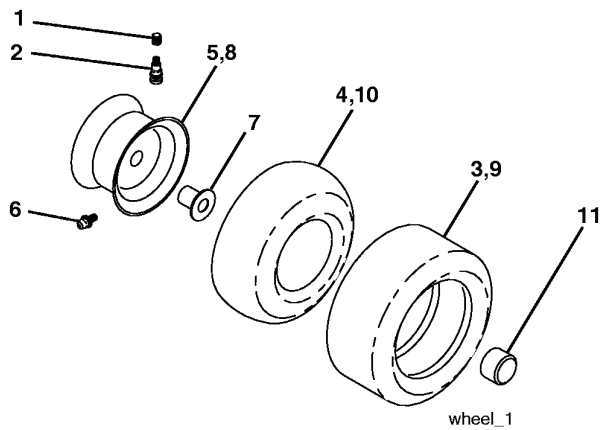

REPAIR PARTS

TRACTOR - MODEL NO. YTH2448 (96015000102), PRODUCT NO. 960 15 00-01

WHEELS & TIRES

REF.	PART NO.	DESCRIPTION	REMARK	QTY.	KIT
1	532059192	CAP VALVE		1	
2	532065139	NIPPLE		1	
3	532106222	TIRE		1	
4	532059904	HOSE		1	
5	532138336	RIM		1	
6	532124957	FITTING		1	
7	532124959	BEARING		1	
8	532138337	RIM SPROCKET		1	
9	532138468	TIRE		1	
10	532124926	HOSE		1	
11	532175039	HUB CAP		1	
--	532144334	SEALING FOAM		1	