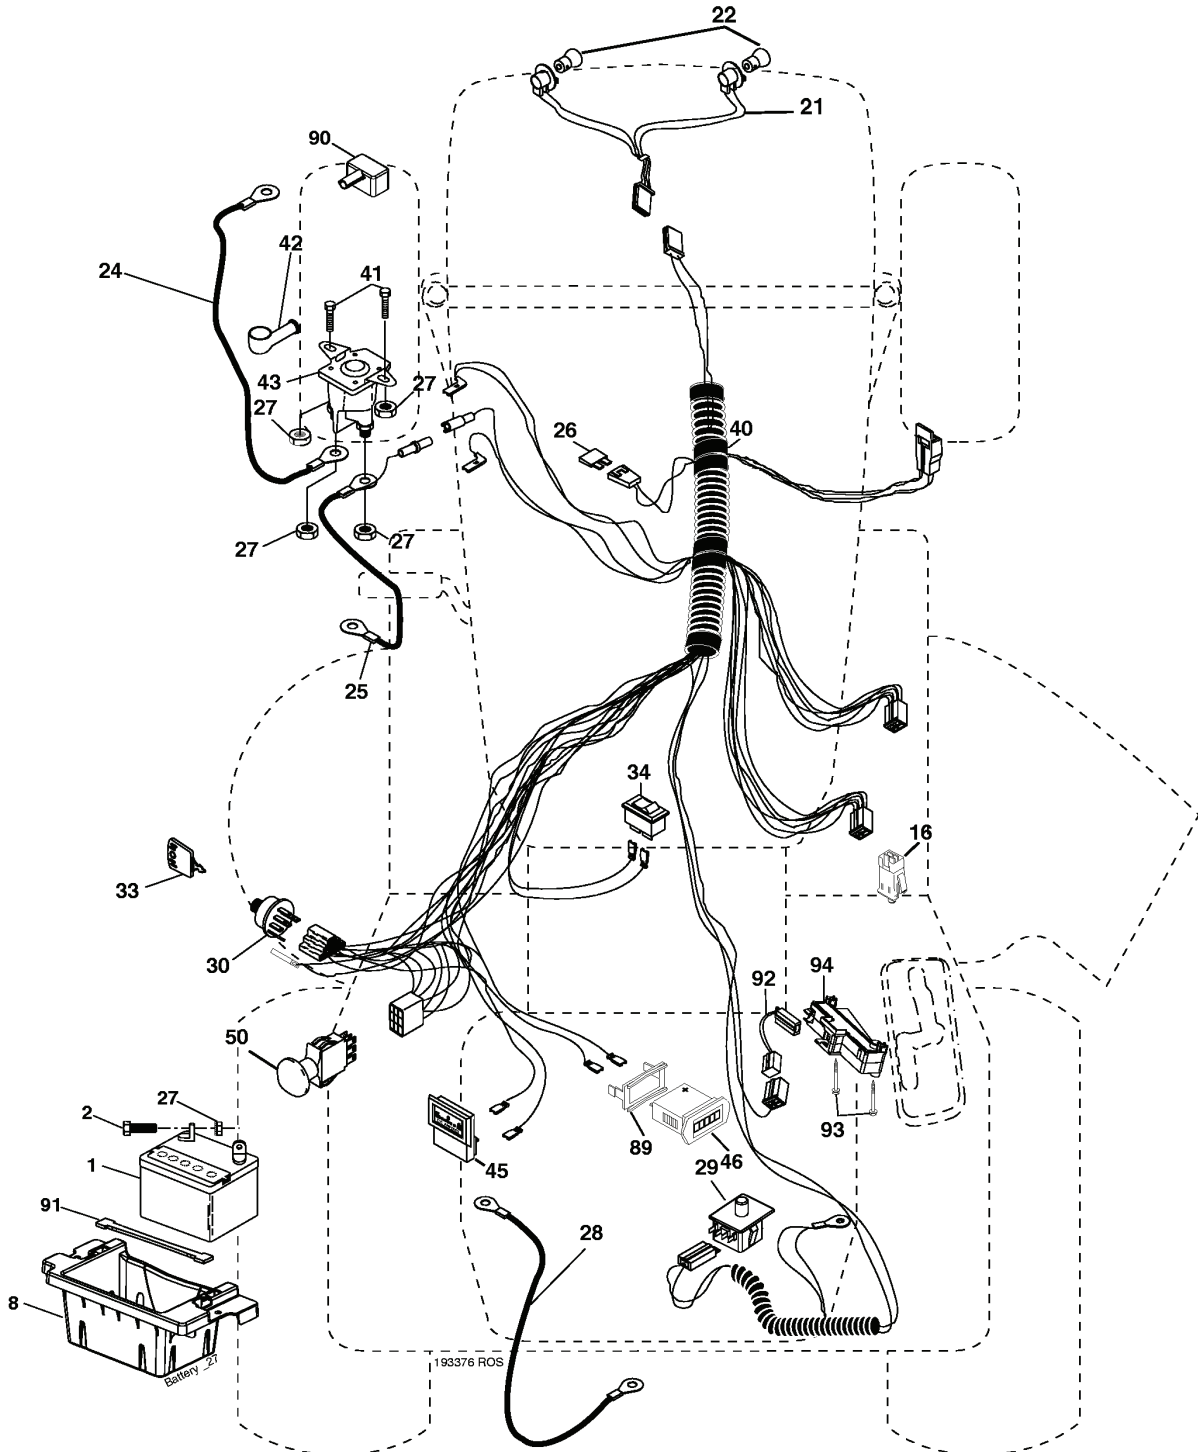

REPAIR PARTS

TRACTOR - MODEL NO. YTH2448 (96015000102), PRODUCT NO. 960 15 00-01
DECALS

REF.	PART NO.	DESCRIPTION	REMARK	QTY.	KIT
2	532195487	DECAL		1	
5	532195549	DECAL		1	
6	532180941	DECAL		1	
9	532196352	DECAL		1	
10	532157002	DECAL		1	
11	532175291	DECAL		1	
12	532188925	DECAL		1	
13	532178455	DECAL		1	
14	532145005	DECAL		1	
15	532191554	DECAL		1	
--	532188252	PAD, FOOTREST LH		1	
--	532188253	PAD, FOOTREST RH		1	
--	532138311	DECAL		1	

REPAIR PARTS

TRACTOR - MODEL NO. YTH2448 (96015000102), PRODUCT NO. 960 15 00-01
MOWER LIFT

REF.	PART NO.	DESCRIPTION	REMARK	QTY.	KIT
1	532159460	WIRE		1	
2	532159471	LEVER		1	
3	532105767	PIN RETAINING SCREW		1	
4	812000002	RETAINER RING		1	
5	819211621	WASHER		1	
6	532120183	BEARING		1	
7	532125631	HANDLE		1	
8	532124526	KNOB		1	
11	532175370	LINK		1	
12	532175371	LINK		1	
13	532124670	RETAINER RING		1	
15	532175562	BRACKET		1	
16	873350800	NUT		1	
17	532175689	BRACKET		1	
18	873800800	NUT		1	
20	532163552	CLIP		1	
31	532176205	TRUNION		1	
32	532175994	NUT		1	
49	532145212	NUT		1	
51	819171416	WASHER		1	
52	532175378	LEVER		1	
53	532175802	LEVER		1	
54	532175560	PIN RETAINING SCREW		1	

REPAIR PARTS

TRACTOR - MODEL NO. YTH2448 (96015000102), PRODUCT NO. 960 15 00-01
ELECTRICAL

REF.	PART NO.	DESCRIPTION	REMARK	QTY.	KIT
1	532144927	BATTERY		1	
2	874760412	BOLT		1	
8	532186491	BOX		1	
16	532176138	MICRO SWITCH		1	
21	532183759	HARNESS		1	
22	532004152	BULB		1	
24	532124780	CABLE		1	
25	532146148	CABLE		1	
26	532175158	FUSE		1	
27	873510400	NUT		1	
28	532145491	CABLE		1	
29	532192749	SWITCH SEAT DP W/RAMPS		1	
30	532193350	IGNITION MODULE		1	
33	532140401	KEY		1	
34	532110712	SWITCH		1	
40	532193376	HARNESS		1	
41	817720408	SCREW		1	
42	532131563	COVER		1	
43	532178861	SOLENOID		1	
45	532122822	METER		1	
46	532169635	HOURLMETER		1	
50	532196112	SWITCH		1	
89	532169639	BRACKET		1	
90	532180449	COVER		1	
91	532190270	STRAP BATTERY MOUNT FRO		1	
92	532193465	HARNESS		1	
93	532192540	SCREW		1	