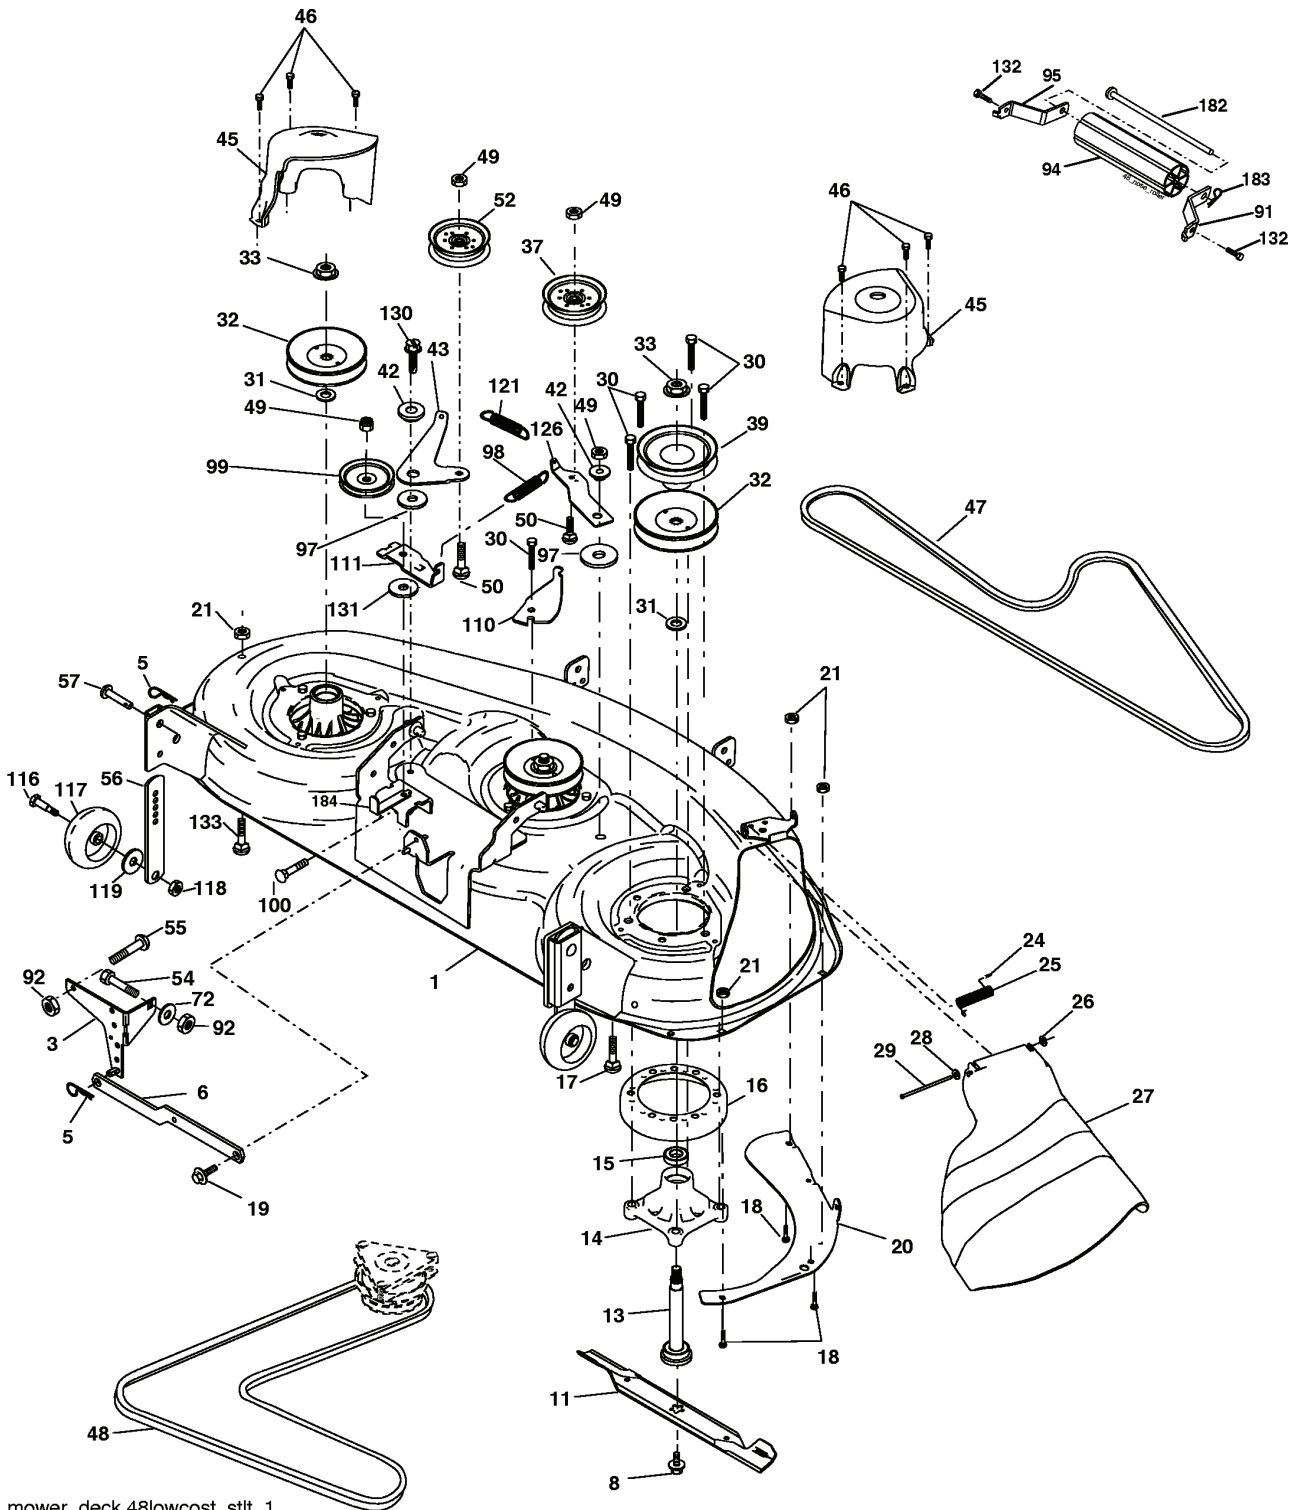

REPAIR PARTS

TRACTOR - MODEL NO. YTH2448 (96015000102), PRODUCT NO. 960 15 00-01
MOWER DECK

mower_deck.48lowcost_stlt_1

REF.	PART NO.	DESCRIPTION	REMARK	QTY.	KIT
1	532180358	HOUSING		1	
3	532138017	BRACKE		1	
5	532124670	RETAINER RING		1	
6	532178024	LEVER		1	
8	532174365	BOLT		1	
11	532180054	BLADE		1	
13	532174360	SHAFT		1	
14	532174358	MANDREL		1	
15	532110485	BEARING		1	
16	532174493	STRIPPER, MANDREL.BLACK		1	
17	872110610	BOLT		1	
18	872140505	BOLT		1	
19	532132827	SPEC. BOLT		1	
20	532174378	BAFFLE		1	
21	873680500	NUT		1	
24	532105304	HUB CAP		1	
25	532178102	SPRING		1	
26	532110452	NUT		1	
27	532181707	SHIELD		1	
28	819111016	WASHER		1	
29	532131491	SHAFT		1	
30	532173984	SCREW		1	
31	532187690	WASHER		1	
32	532173436	PULLEY		1	
33	532178342	NUT		1	
37	532177968	PULLEY		1	
39	532174375	PULLEY		1	
42	532122052	SPACER		1	
43	532174373	LEVER		1	
45	532180806	COVER		1	
46	532137729	SCREW		1	
47	532180808	V-BELT		1	
48	532174368	V-BELT		1	
49	873900600	NUT		1	
50	872110612	BOLT		1	
52	532175820	PULLEY		1	
54	874780616	BOLT		1	
55	872140608	BOLT		1	
56	532155986	BAR		1	
57	532156941	PIN RETAINING SCREW		1	
72	819131312	WASHER		1	
91	532180535	BRACKET		1	
92	873800600	NUT		1	
94	532176066	ROLLER		1	
95	532180534	BRACKET		1	
97	532178515	WASHER		1	
98	532179479	SPRING		1	
99	532189993	PULLEY		1	
100	872110616	BOLT		1	
110	532175016	LEVER		1	
111	532174610	ARM		1	
116	532184219	BOLT		1	
117	532174873	WHEEL		1	
118	873930600	NUT		1	
119	819121414	WASHER		1	
121	532174371	SPRING		1	
126	532174372	LEVER		1	
130	817000616	SCREW		1	
131	819131606	WASHER		1	
132	817000612	SCREW		1	
133	872110506	BOLT		1	
182	532179127	ROD ROLLER NOSE		1	
183	532163552	CLIP		1	
184	532173979	BELT GUIDE		1	
--	532174357	PALIER DE LAME COMPLET		1