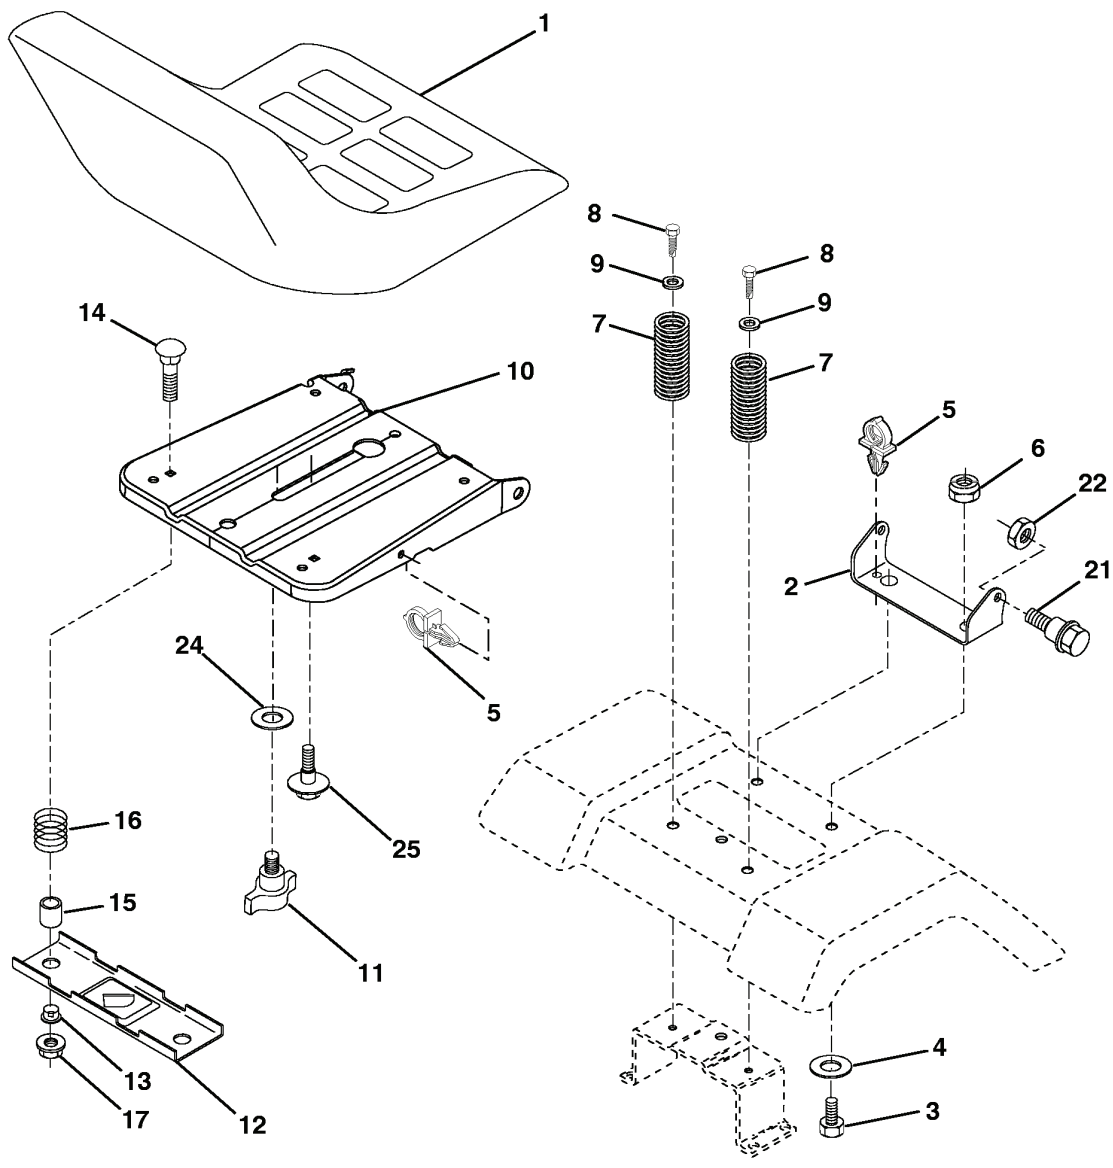

REF.	PART NO.	DESCRIPTION	REMARK	QTY.	KIT
263	817000612	SCREW		1	

TRACTOR - MODEL NO. YTH2748 (96013001000), PRODUCT NO. 960 13 00-10

WHEELS AND TIRES

REF.	PART NO.	DESCRIPTION	REMARK	QTY.	KIT
1	532059192	CAP VALVE		1	
2	532065139	NIPPLE		1	
3	532106222	TIRE		1	
4	532059904	HOSE		1	
5	532138336	RIM	FRONT	1	
6	532124957	FITTING		1	
7	532124959	BEARING		1	
8	532138337	RIM SPROCKET	REAR	1	
9	532122082	TIRE		1	
10	532124926	HOSE		1	
11	532175039	HUB CAP		1	
--	532144334	SEALING FOAM		1	

TRACTOR - MODEL NO. YTH2748 (96013001000), PRODUCT NO. 960 13 00-10
SEAT ASSEMBLY

seat_lt.knob_13

REF.	PART NO.	DESCRIPTION	REMARK	QTY.	KIT
1	532188715	SIEGE CONDUCTEUR		1	
2	532140551	BRACKET		1	
3	871110616	SCREW		1	
4	819131610	WASHER		1	
5	532145006	CLIP		1	
6	873800600	NUT		1	
7	532124181	SPRING		1	
8	817000616	SCREW		1	
9	819131614	WASHER		1	
10	532182493	BRACKET		1	
11	532166369	WING NUT		1	
12	532174648	BRACKET		1	
13	532121248	BUSHING		1	
14	872050412	BOLT		1	
15	532121249	SPACER		1	
16	532123740	SPRING		1	
17	532123976	LOCKNUT		1	
21	532171852	BOLT		1	
22	873800500	LOCK NUT		1	
24	819171912	WASHER		1	
25	532127018	BOLT		1	