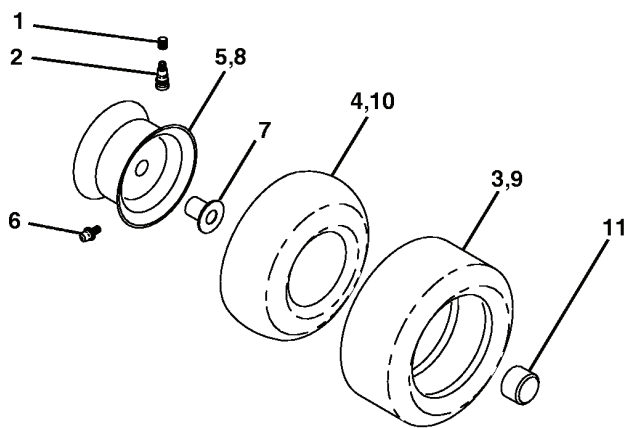

TRACTOR - MODEL NO. YTH2748 (96013001000), PRODUCT NO. 960 13 00-10

WHEELS AND TIRES

REF.	PART NO.	DESCRIPTION	REMARK	QTY.	KIT
1	532059192	CAP VALVE		1	
2	532065139	NIPPLE		1	
3	532106222	TIRE		1	
4	532059904	HOSE		1	
5	532138336	RIM	FRONT	1	
6	532124957	FITTING		1	
7	532124959	BEARING		1	
8	532138337	RIM SPROCKET	REAR	1	
9	532122082	TIRE		1	
10	532124926	HOSE		1	
11	532175039	HUB CAP		1	
--	532144334	SEALING FOAM		1