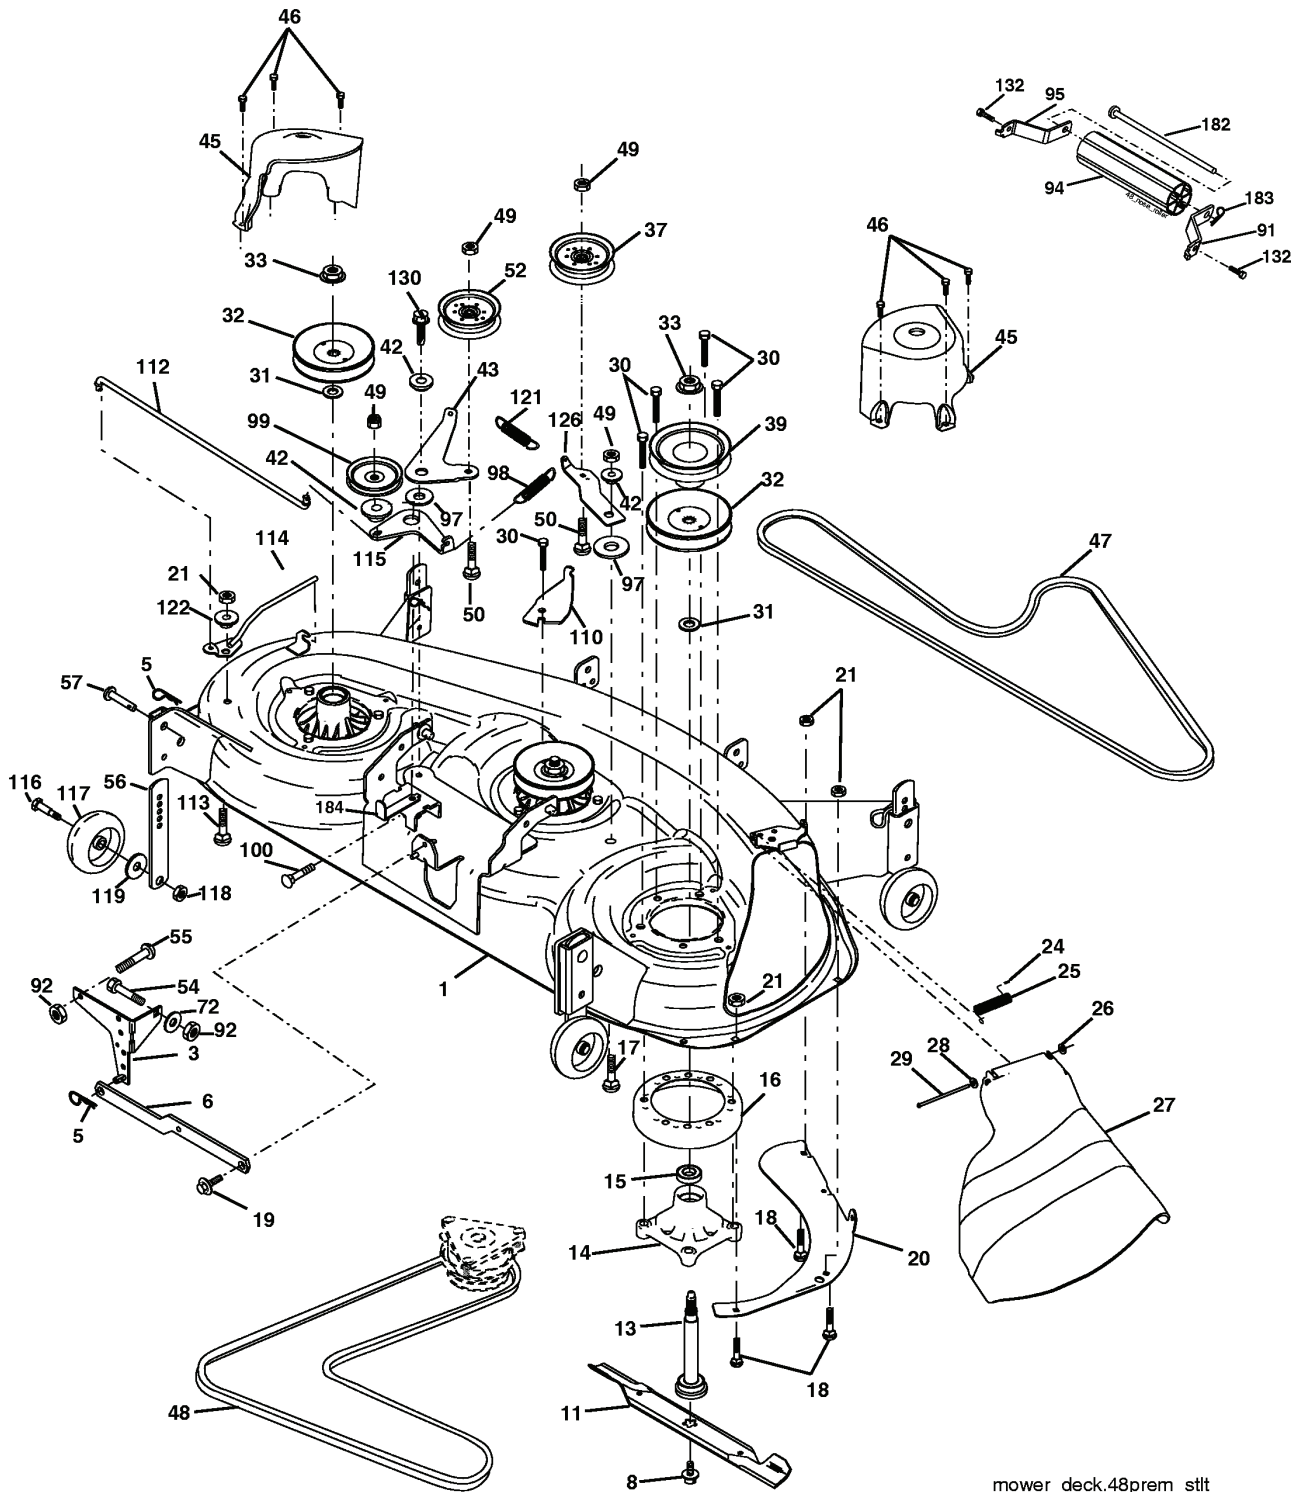

TRACTOR - MODEL NO. YTH2748 (96013001000), PRODUCT NO. 960 13 00-10
MOWER DECK

mower_deck.48prem_stlt

REF.	PART NO.	DESCRIPTION	REMARK	QTY.	KIT
1	532181848	DECK WELDMENT MOWER, 48		1	
3	532138017	BRACKE		1	
5	532124670	RETAINER RING		1	
6	532178024	LEVER		1	
8	532174365	BOLT		1	
11	532180054	BLADE		1	
--	532173921	BLADE		1	
13	532174360	SHAFT		1	
14	532174358	MANDREL		1	
15	532110485	BEARING		1	
16	532174493	STRIPPER, MANDREL, BLACK		1	
17	872110610	BOLT		1	
18	872140505	BOLT		1	
19	532132827	SPEC. BOLT		1	
20	532174378	BAFFLE		1	
21	873680500	NUT		1	
24	532105304	HUB CAP		1	
25	532178102	SPRING		1	
26	532110452	NUT		1	
27	532181707	SHIELD		1	
28	819111016	WASHER		1	
29	532131491	SHAFT		1	
30	532173984	SCREW		1	
31	532187690	WASHER		1	
32	532173436	PULLEY		1	
33	532178342	NUT		1	
37	532177968	PULLEY		1	
39	532174375	PULLEY		1	
42	532122052	SPACER		1	
43	532174373	LEVER		1	
45	532180806	COVER		1	
46	532137729	SCREW		1	
47	532180808	V-BELT		1	
48	532174368	V-BELT		1	
49	873900600	NUT		1	
50	872110612	BOLT		1	
52	532175820	PULLEY		1	
54	874780616	BOLT		1	
55	872140608	BOLT		1	
56	532155986	BAR		1	
57	532156941	PIN RETAINING SCREW		1	
72	819131312	WASHER		1	
91	532180535	BRACKET		1	
92	873800600	NUT		1	
94	532176066	ROLLER		1	
95	532180534	BRACKET		1	
97	532178515	WASHER		1	
98	532179479	SPRING		1	
99	532189993	PULLEY		1	
100	872110616	BOLT		1	
110	532175016	LEVER		1	
112	532174387	LINK		1	
113	872110506	BOLT		1	
114	532174384	LEVER		1	
115	532174609	LEVER		1	
116	532193406	BOLT		1	
117	532174873	WHEEL		1	
118	873930600	NUT		1	
119	819121414	WASHER		1	
121	532174371	SPRING		1	
122	532174606	BUSHING		1	
126	532174372	LEVER		1	
130	817000616	SCREW		1	
132	817000612	SCREW		1	
182	532179127	ROD ROLLER NOSE		1	
183	532163552	CLIP		1	
184	532173979	BELT GUIDE		1	
--	532174356	MANDREL		1	
--	532181591	MOWER DECK COMPLETE		1