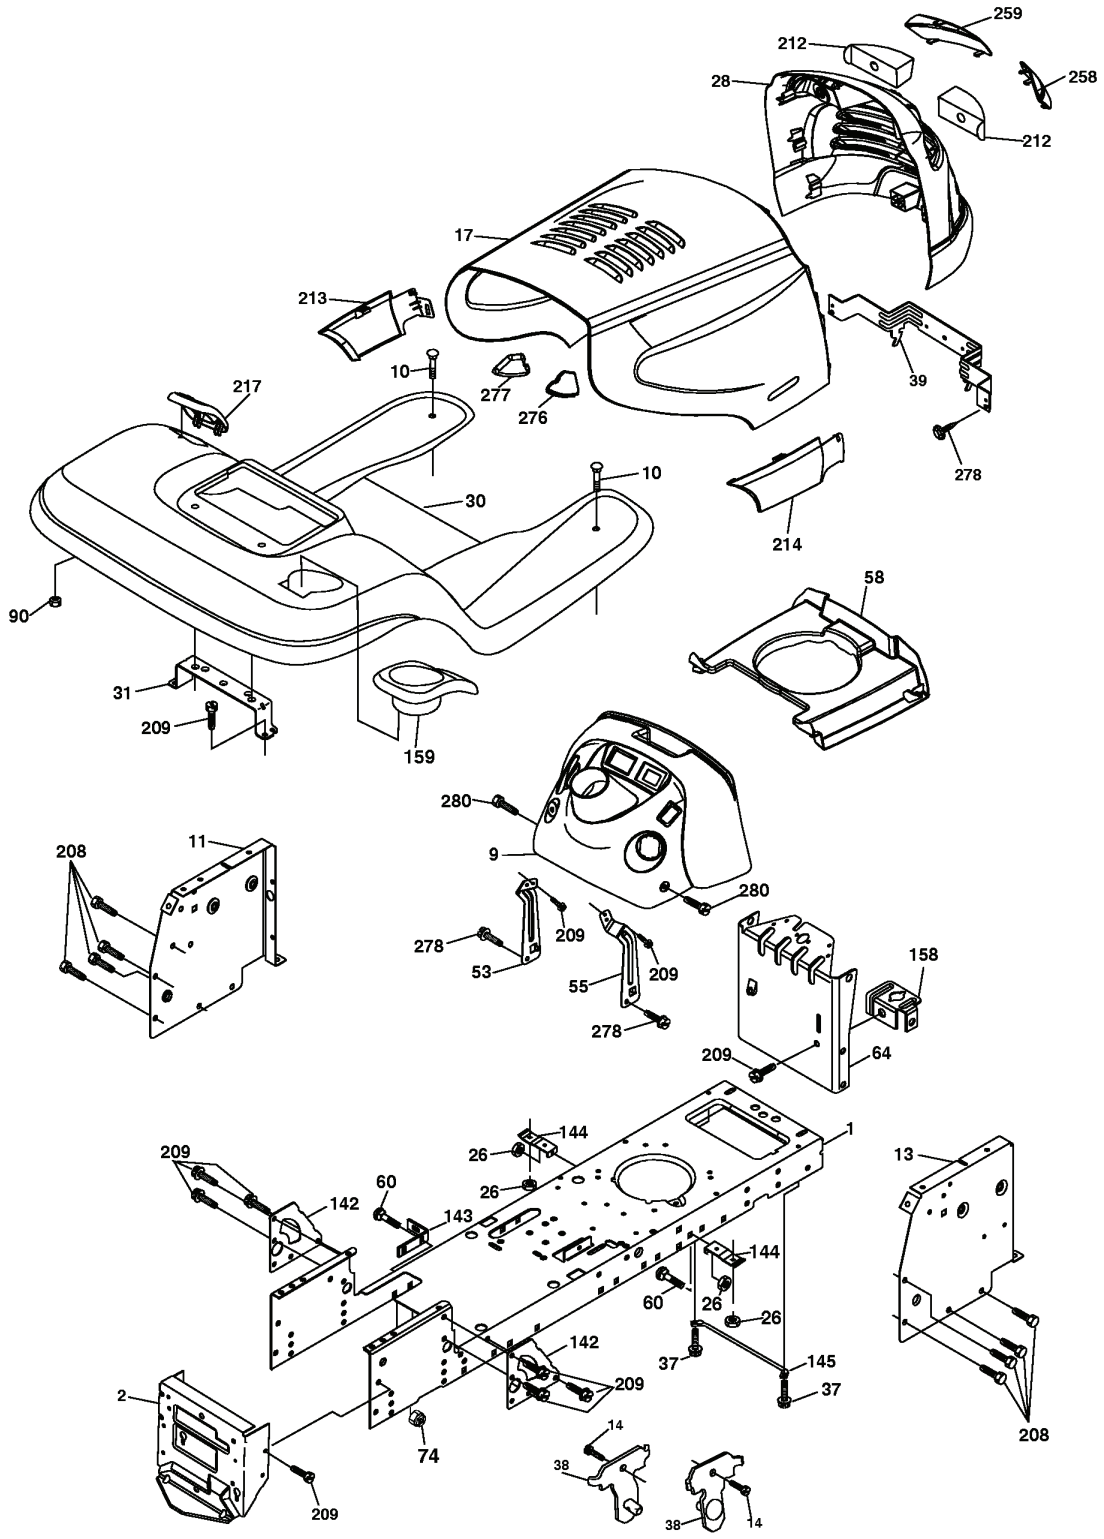

YTH2748, 96013001000, 2004-12

SPARE PARTS LIST

TRACTOR - MODEL NO. YTH2748 (96013001000), PRODUCT NO. 960 13 00-10
CHASSIS

REF.	PART NO.	DESCRIPTION	REMARK	QTY.	KIT
1	532174619	FRAME		1	
2	532176554	PLATE		1	
9	532195420	DASH		1	
10	872140608	BOLT		1	
11	532174996	DASHBOARD		1	
13	532181719	DASHBOARD		1	
14	817490608	SCREW		1	
20	532162026	PLATE		1	
26	873800600	NUT		1	
30	532194806	FENDER		1	
31	532139976	BRACKET		1	
37	817490508	SCREW		1	
38	532175710	BRACKET		1	
39	532174714	BRACKET PIVOT LASER LT		1	
58	532184463	CONDUIT		1	
60	872140606	BOLT		1	
64	532174997	DASH		1	
74	873680600	NUT		1	
90	532124346	NUT		1	
142	532175702	PLATE		1	
143	532186689	BRACKET		1	
144	532175582	BRACKET		1	
145	532156524	SHAFT		1	
158	532162037	BRACKET		1	
159	532192404	CUPHOLDER		1	
208	817670608	SCREW		1	
209	817000612	SCREW		1	
217	532185436	BRACKET		1	
278	532191611	SCREW		1	
280	817000616	SCREW		1	
--	532005479	PLUG		1	

**TRACTOR - MODEL NO. YTH2748 (96013001000), PRODUCT NO. 960 13 00-10
ENGINE**

REF.	PART NO.	DESCRIPTION	REMARK	QTY.	KIT
1	532190259	CONTROL THROTTLE		1	
2	817720408	SCREW		1	
4	532149723	MUFFLER		1	
5	532146699	PIPE		1	
6	532146700	PIPE		1	
8	532171877	BOLT		1	
10	532146629	HEAT SHIELD		1	
14	532148456	TUBE		1	
17	817060624	SCREW		1	
23	532169837	HEAT SHIELD		1	
25	532190260	CHOKE CONTROL		1	
29	532137180	SPARK ARRESTER KIT		1	
31	532179022	TANK FUEL 3 50 REAR		1	
32	532181803	TANK CAP		1	
33	532123487	HOSE CLAMP		1	
37	532142158	FULE LINE		1	
41	532139277	NIPPLE		1	
45	817000612	SCREW		1	
101	532163305	NUT FLANGE M8-1.25 NON-		1	
112	532124952	BUSHING		1	