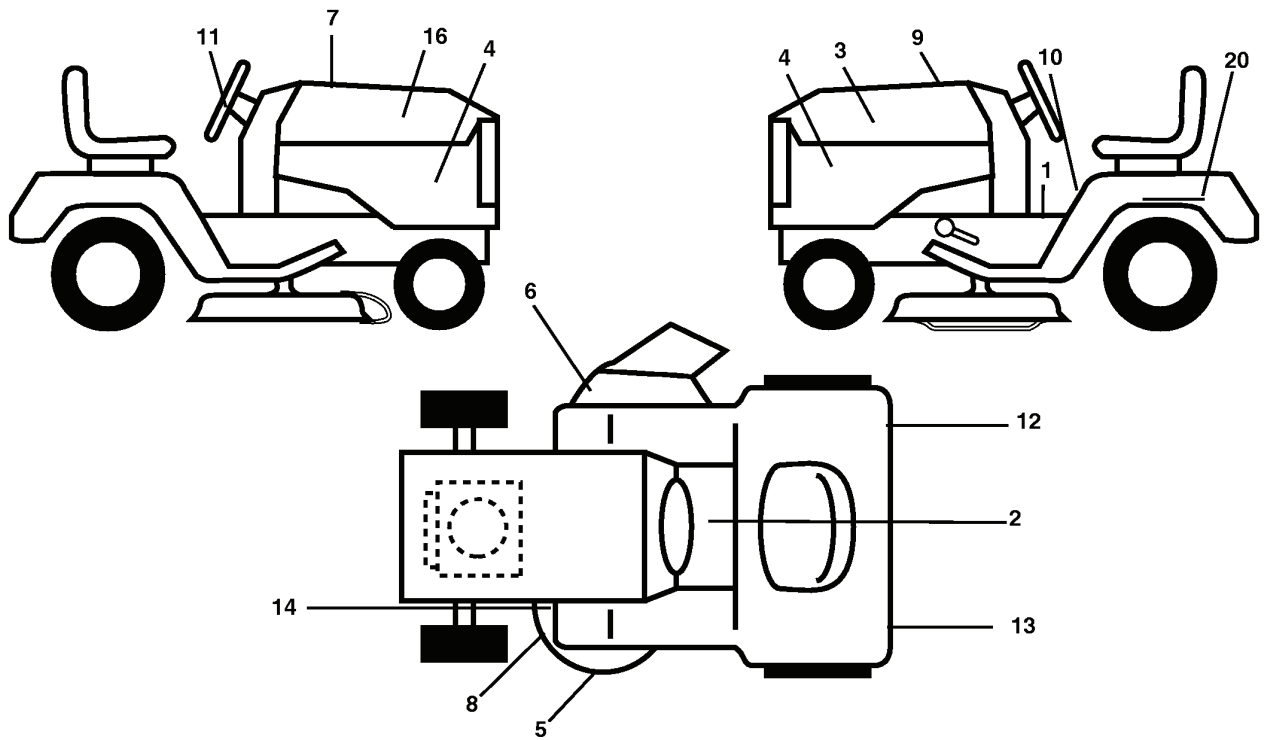

**TRACTOR - MODEL NO. YTH2748 (96013001000), PRODUCT NO. 960 13 00-10
DECALS**

REF.	PART NO.	DESCRIPTION	REMARK	QTY.	KIT
1	532193939	DECAL		1	
4	532196330	DECAL		1	
6	532170563	DECALC."DANGER"		1	
7	532180941	DECAL		1	
8	532178502	DECALC.CARTER "DANGER"		1	
9	532194371	RPLMNT, YTH2348,HUSQ		1	
10	532157140	DECAL		1	
11	532188925	DECAL		1	
20	532145005	DECAL		1	
--	532166960	DECAL		1	
--	532188252	PAD, FOOTREST LH		1	
--	532188253	PAD, FOOTREST RH		1