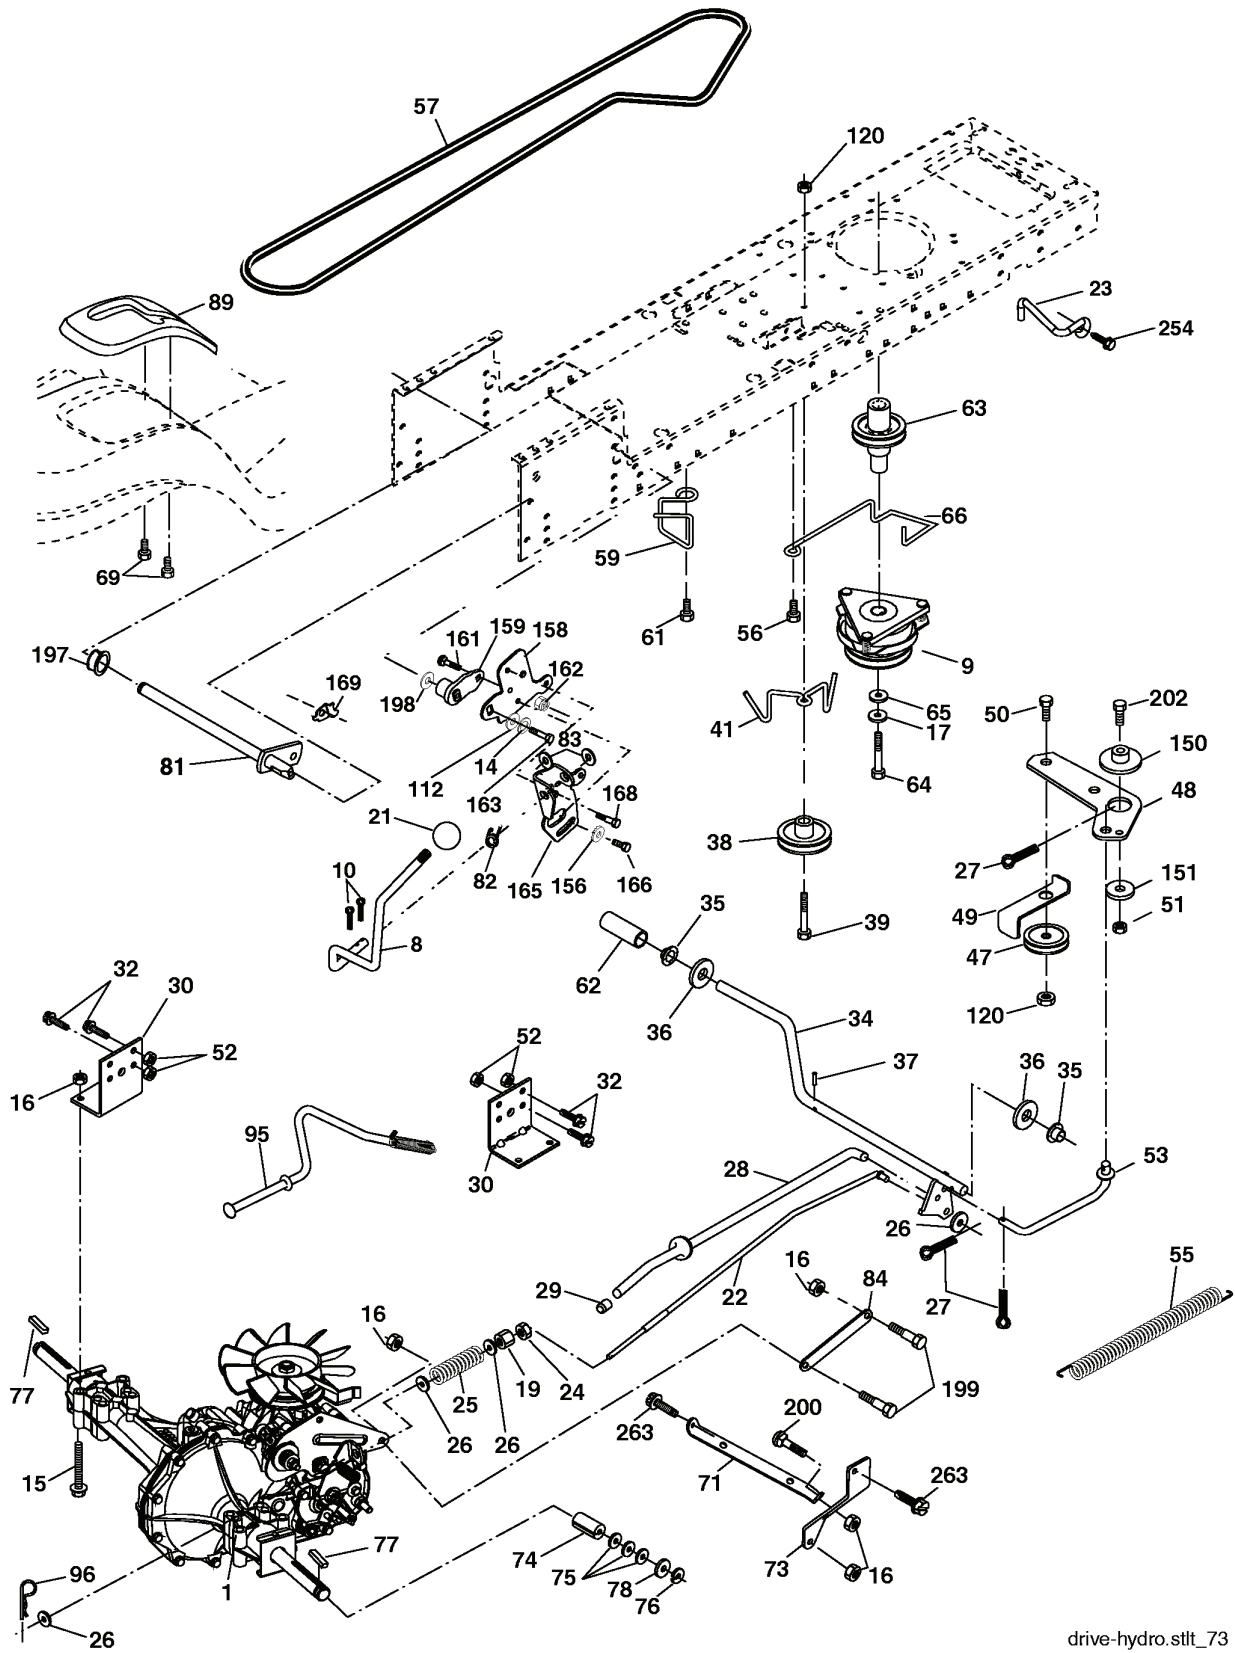

TRACTOR - MODEL NO. YTH2748 (96013001000), PRODUCT NO. 960 13 00-10 DRIVE

REF.	PART NO.	DESCRIPTION	REMARK	QTY.	KIT
8	532192502	ROD SHIFT		1	
9	532179334	CLUTCH ELEC.		1	
10	876020416	SPLIT PIN		1	
14	810040400	WASHER		1	
15	874490544	SCREW		1	
16	873800500	LOCK NUT		1	
17	532126197	WASHER		1	
19	873800600	NUT		1	
21	532140845	KNOB		1	
22	532169498	ROD		1	
23	532190736	BRACKET		1	
24	873350600	NUT		1	
25	532106888	SPRING		1	
26	819131316	WASHER		1	
27	876020412	SPLIT PIN		1	
28	532175765	SHAFT		1	
29	532071673	COVER		1	
30	532169592	BRACKET		1	
32	874760512	BOLT		1	
34	532175578	SHAFT		1	
35	532120183	BEARING		1	
36	819211616	WASHER		1	
37	532124963	PIN RETAINING SCREW		1	
38	532179114	PULLEY		1	
39	872110622	BOLT		1	
41	532175556	BELT GUIDE		1	
47	532127783	PULLEY		1	
48	532154407	GUIDE		1	
49	532123205	BELT GUIDE		1	
50	872110612	BOLT		1	
51	873680600	NUT		1	
52	873680500	NUT		1	
53	532105710	LINK		1	
55	532105709	SPRING		1	
56	817060620	SCREW		1	
57	532140294	BELT		1	
59	532169691	BELT GUIDE		1	
61	817120614	SCREW		1	
62	532124872	PEDAL RUBBER		1	
63	532174607	PULLEY		1	
64	532173937	BOLT		1	
65	810040700	WASHER		1	
66	532154778	TENSIONER		1	
69	532142432	SCREW		1	
71	532169183	ROD		1	
73	532169182	BRACKET		1	
74	532137057	SPACER		1	
75	532121749	WASHER		1	
76	812000001	RETAINER RING		1	
77	532123583	KEY		1	
78	532121748	WASHER		1	
81	532165596	SHAFT		1	
82	532165711	SPRING		1	
83	819171216	WASHER		1	
84	532169594	LINK		1	
89	532194810	CONSOLE. SHIFT. STL. AUTO GREY		1	
95	532170201	CONTROL		1	
96	532124780	CABLE		1	
112	819091210	WASHER		1	
120	873900600	NUT		1	
150	532175456	SPACER		1	
151	819133210	WASHER		1	
156	532166002	WASHER		1	
158	532165589	BRACKET		1	
159	532183900	LEVER		1	
161	872140406	BOLT		1	
162	873680400	NUT		1	
163	874780416	BOLT		1	
165	532165623	BRACKET		1	
166	817490510	SCREW		1	
168	532165492	BOLT		1	
169	532165580	RETAINER		1	
197	532169613	SLEEVE		1	
198	532169593	WASHER		1	
199	532169612	SCREW		1	
200	872140508	BOLT		1	
202	872110614	BOLT		1	
254	817000616	SCREW		1