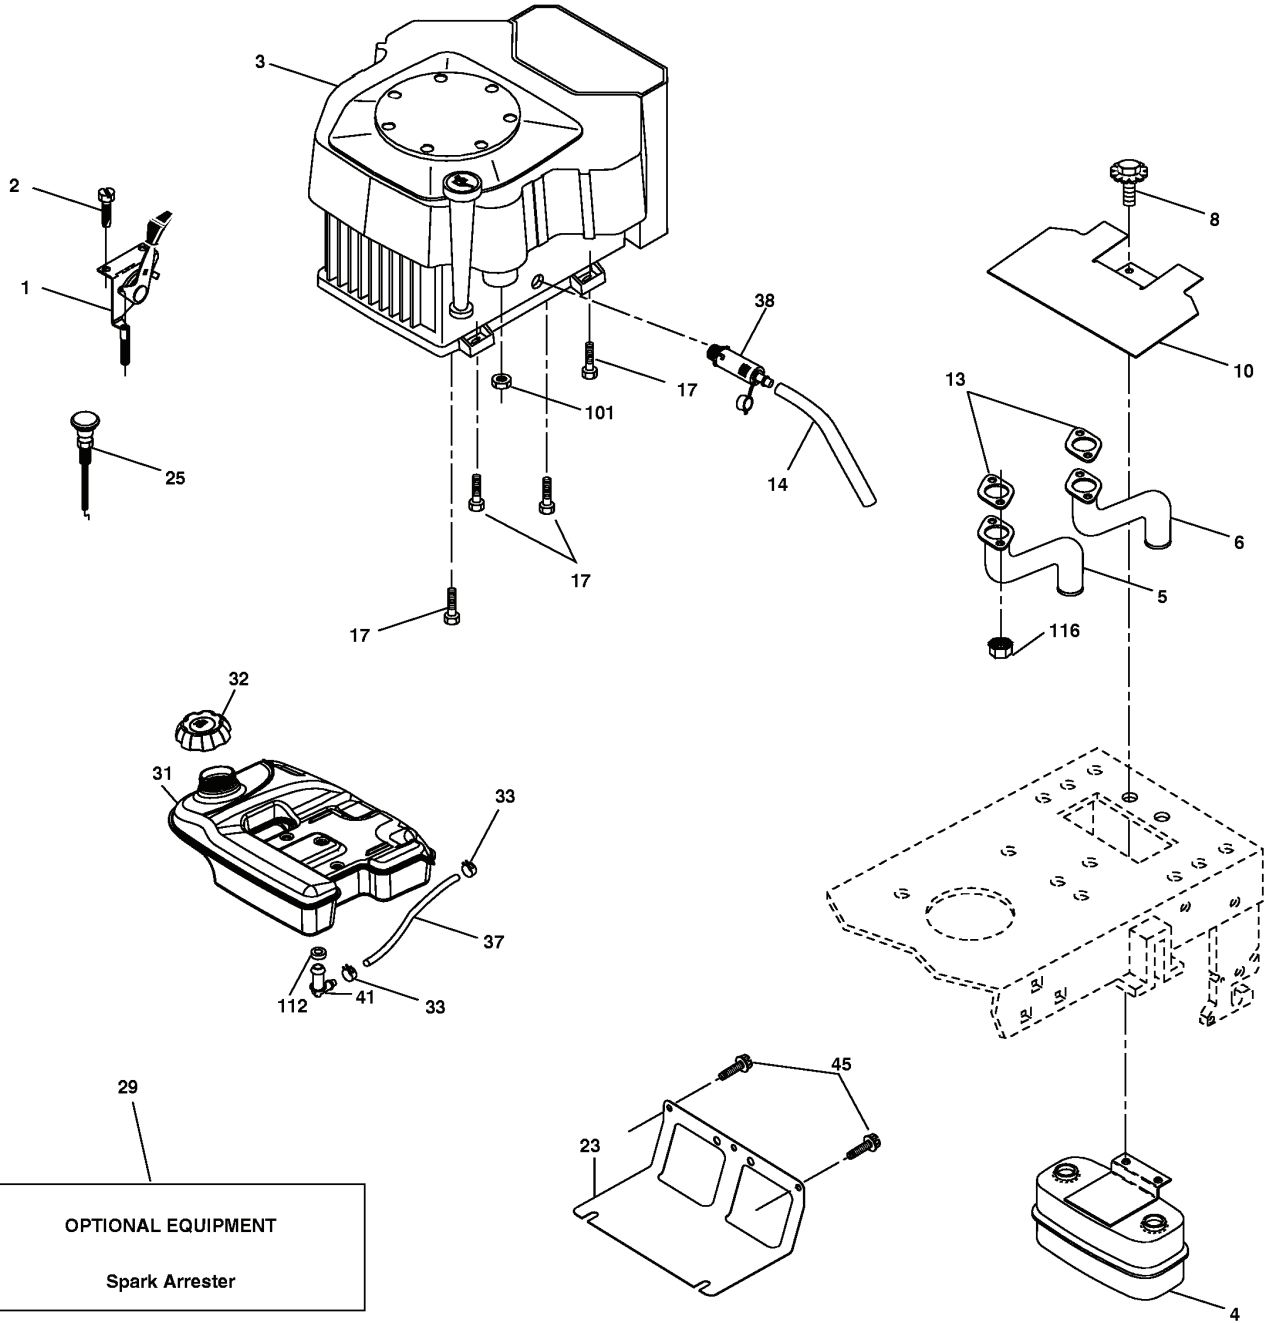

YTH2748, 96013001000, 2004-12

SPARE PARTS LIST

TRACTOR - MODEL NO. YTH2748 (96013001000), PRODUCT NO. 960 13 00-10
CHASSIS

REF.	PART NO.	DESCRIPTION	REMARK	QTY.	KIT
1	532174619	FRAME		1	
2	532176554	PLATE		1	
9	532195420	DASH		1	
10	872140608	BOLT		1	
11	532174996	DASHBOARD		1	
13	532181719	DASHBOARD		1	
14	817490608	SCREW		1	
20	532162026	PLATE		1	
26	873800600	NUT		1	
30	532194806	FENDER		1	
31	532139976	BRACKET		1	
37	817490508	SCREW		1	
38	532175710	BRACKET		1	
39	532174714	BRACKET PIVOT LASER LT		1	
58	532184463	CONDUIT		1	
60	872140606	BOLT		1	
64	532174997	DASH		1	
74	873680600	NUT		1	
90	532124346	NUT		1	
142	532175702	PLATE		1	
143	532186689	BRACKET		1	
144	532175582	BRACKET		1	
145	532156524	SHAFT		1	
158	532162037	BRACKET		1	
159	532192404	CUPHOLDER		1	
208	817670608	SCREW		1	
209	817000612	SCREW		1	
217	532185436	BRACKET		1	
278	532191611	SCREW		1	
280	817000616	SCREW		1	
--	532005479	PLUG		1	

**TRACTOR - MODEL NO. YTH2748 (96013001000), PRODUCT NO. 960 13 00-10
ENGINE**

REF.	PART NO.	DESCRIPTION	REMARK	QTY.	KIT
1	532190259	CONTROL THROTTLE		1	
2	817720408	SCREW		1	
4	532149723	MUFFLER		1	
5	532146699	PIPE		1	
6	532146700	PIPE		1	
8	532171877	BOLT		1	
10	532146629	HEAT SHIELD		1	
14	532148456	TUBE		1	
17	817060624	SCREW		1	
23	532169837	HEAT SHIELD		1	
25	532190260	CHOKE CONTROL		1	
29	532137180	SPARK ARRESTER KIT		1	
31	532179022	TANK FUEL 3 50 REAR		1	
32	532181803	TANK CAP		1	
33	532123487	HOSE CLAMP		1	
37	532142158	FULE LINE		1	
41	532139277	NIPPLE		1	
45	817000612	SCREW		1	
101	532163305	NUT FLANGE M8-1.25 NON-		1	
112	532124952	BUSHING		1	