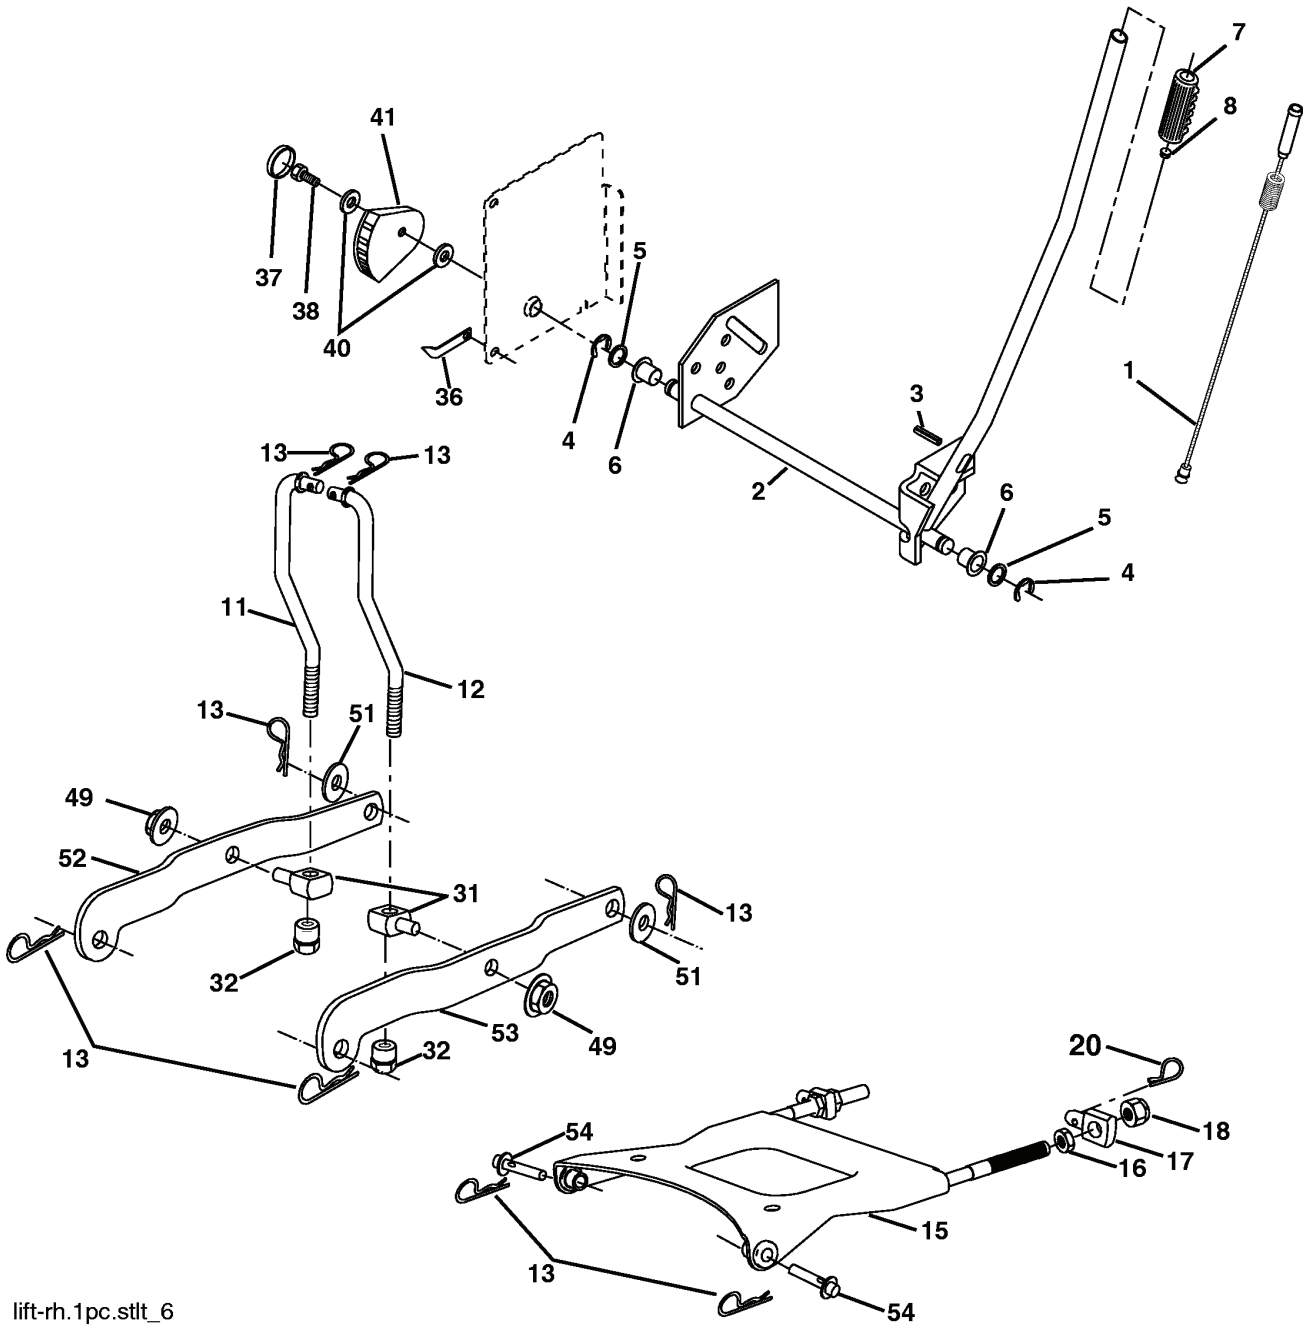

TRACTOR - MODEL NO. YTH2748 (96013001000), PRODUCT NO. 960 13 00-10
MOWER LIFT

lift-rh.1pc.stlt_6

REF.	PART NO.	DESCRIPTION	REMARK	QTY.	KIT
1	532159460	WIRE		1	
2	532159471	LEVER		1	
3	532105767	PIN RETAINING SCREW		1	
4	812000002	RETAINER RING		1	
5	819211621	WASHER		1	
6	532120183	BEARING		1	
7	532125631	HANDLE		1	
8	532124526	KNOB		1	
11	532175370	LINK		1	
12	532175371	LINK		1	
13	532124670	RETAINER RING		1	
15	532175562	BRACKET		1	
16	873350800	NUT		1	
17	532175689	BRACKET		1	
18	873800800	NUT		1	
20	532163552	CLIP		1	
23	532110807	NUT		1	
24	819131016	WASHER		1	
25	532164024	SPRING		1	
26	532169484	PIN		1	
27	532164543	ROD		1	
28	873350600	NUT		1	
29	532138057	KNOB		1	
30	532150233	TRUNNION		1	
31	532176205	TRUNION		1	
32	532175994	NUT		1	
36	532155097	INDICATOR		1	
37	532123935	PLUG		1	
38	817060516	SCREW		1	
40	819112410	WASHER		1	
41	532155098	LEVER		1	
49	532145212	NUT		1	
50	532110452	NUT		1	
51	819171416	WASHER		1	
52	532175378	LEVER		1	
53	532175802	LEVER		1	
54	532175560	PIN RETAINING SCREW		1