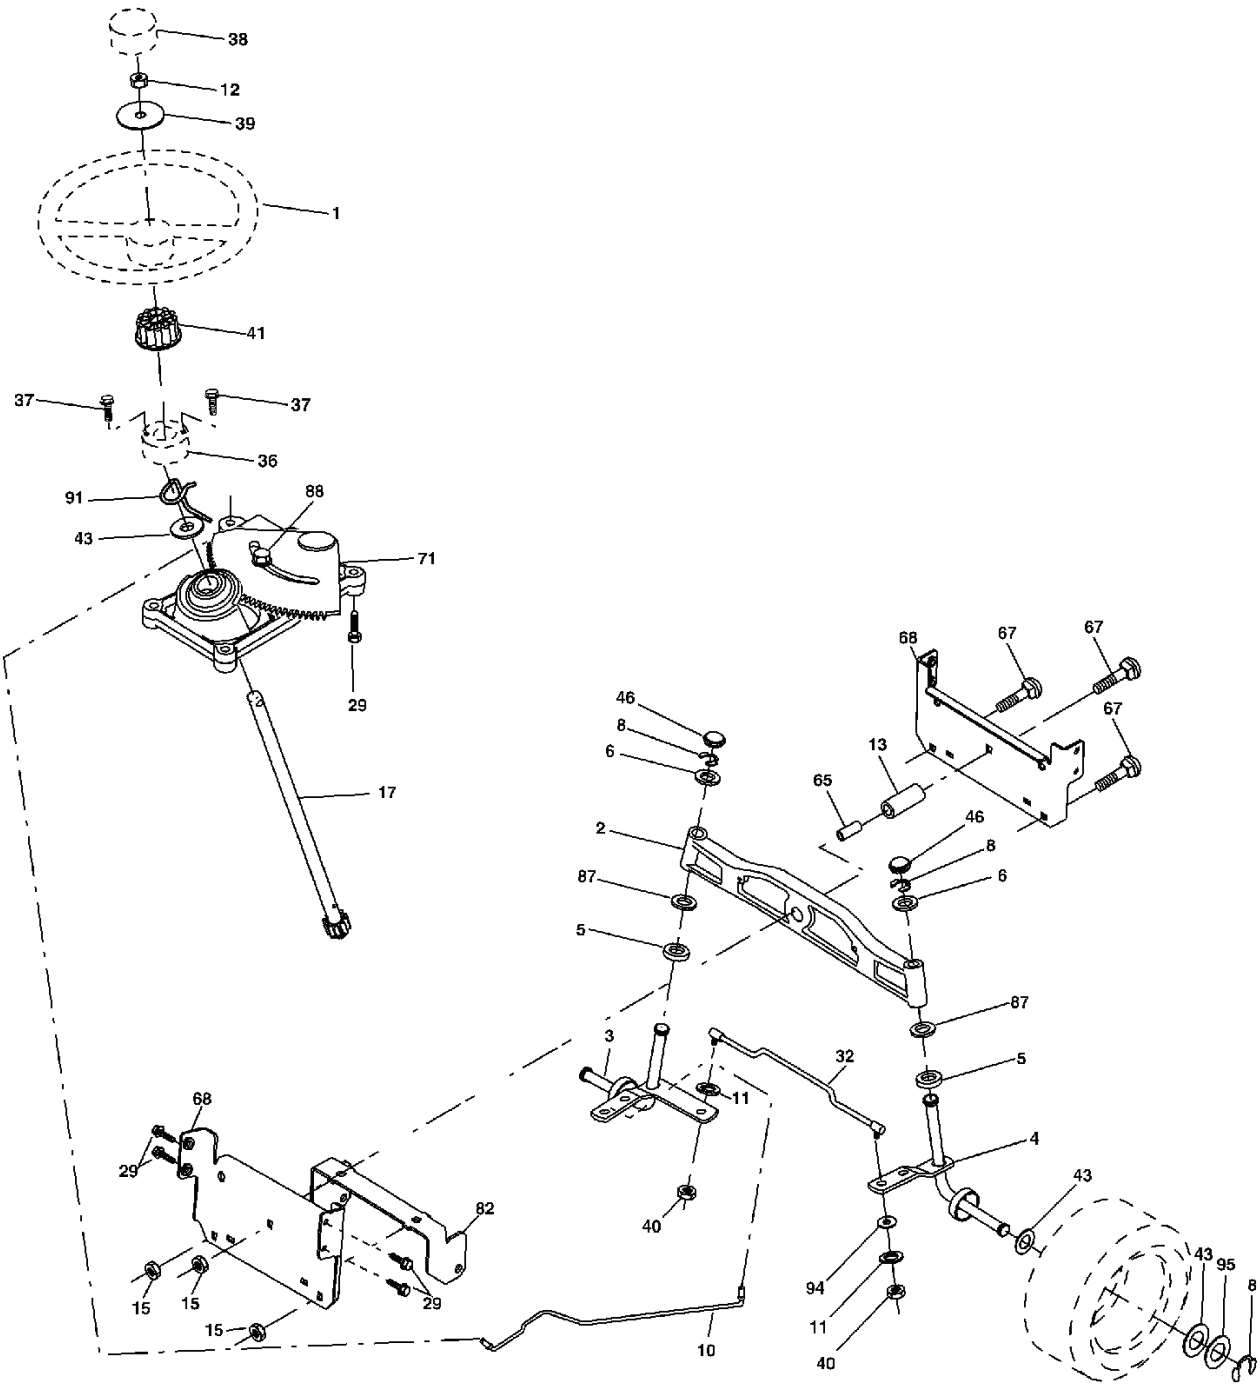

REF.	PART NO.	DESCRIPTION	REMARK	QTY.	KIT
1	532166627	STEERING WHEEL	532166627	1	
2	532184706	SHAFT	532184706	1	
3	532169840	SPINDLE	532169840	1	
4	532169839	SPINDLE	532169839	1	
5	532124931	WASHER	532124931	1	
6	532121748	WASHER	532121748	1	
8	812000029	RETAINER RING	812000029	1	
10	532175121	ROD	532175121	1	
11	810040600	WASHER	810040600	1	
12	873940800	NUT	873940800	1	
13	532136518	PIPE	532136518	1	
15	532145212	NUT	532145212	1	
17	532177883	SHAFT	532177883	1	
29	817000612	SCREW	817000612	1	
32	532180580	TIE ROD	532180580	1	
34	810040500	WASHER	810040500	1	
36	532155105	BUSHING	532155105	1	
37	532152927	SCREW	532152927	1	
38	532166626	INSERT	532166626	1	
39	819183812	WASHER	819183812	1	
40	873540600	NUT	873540600	1	
41	532159945	ADAPTER	532159945	1	
43	532121749	WASHER	532121749	1	
46	532121232	HUB CAP	532121232	1	
65	532160367	SPACER	532160367	1	
67	872110618	BOLT	872110618	1	
68	532169827	SHAFT	532169827	1	
71	532175146	STEERING GEAR	532175146	1	
82	532169835	BRACKET	532169835	1	
87	532173966	WASHER	532173966	1	
88	532175118	BOLT	532175118	1	
91	532175553	SPRING	532175553	1	
94	819121414	WASHER	819121414	1	
95	532188967	WASHER	532188967	1