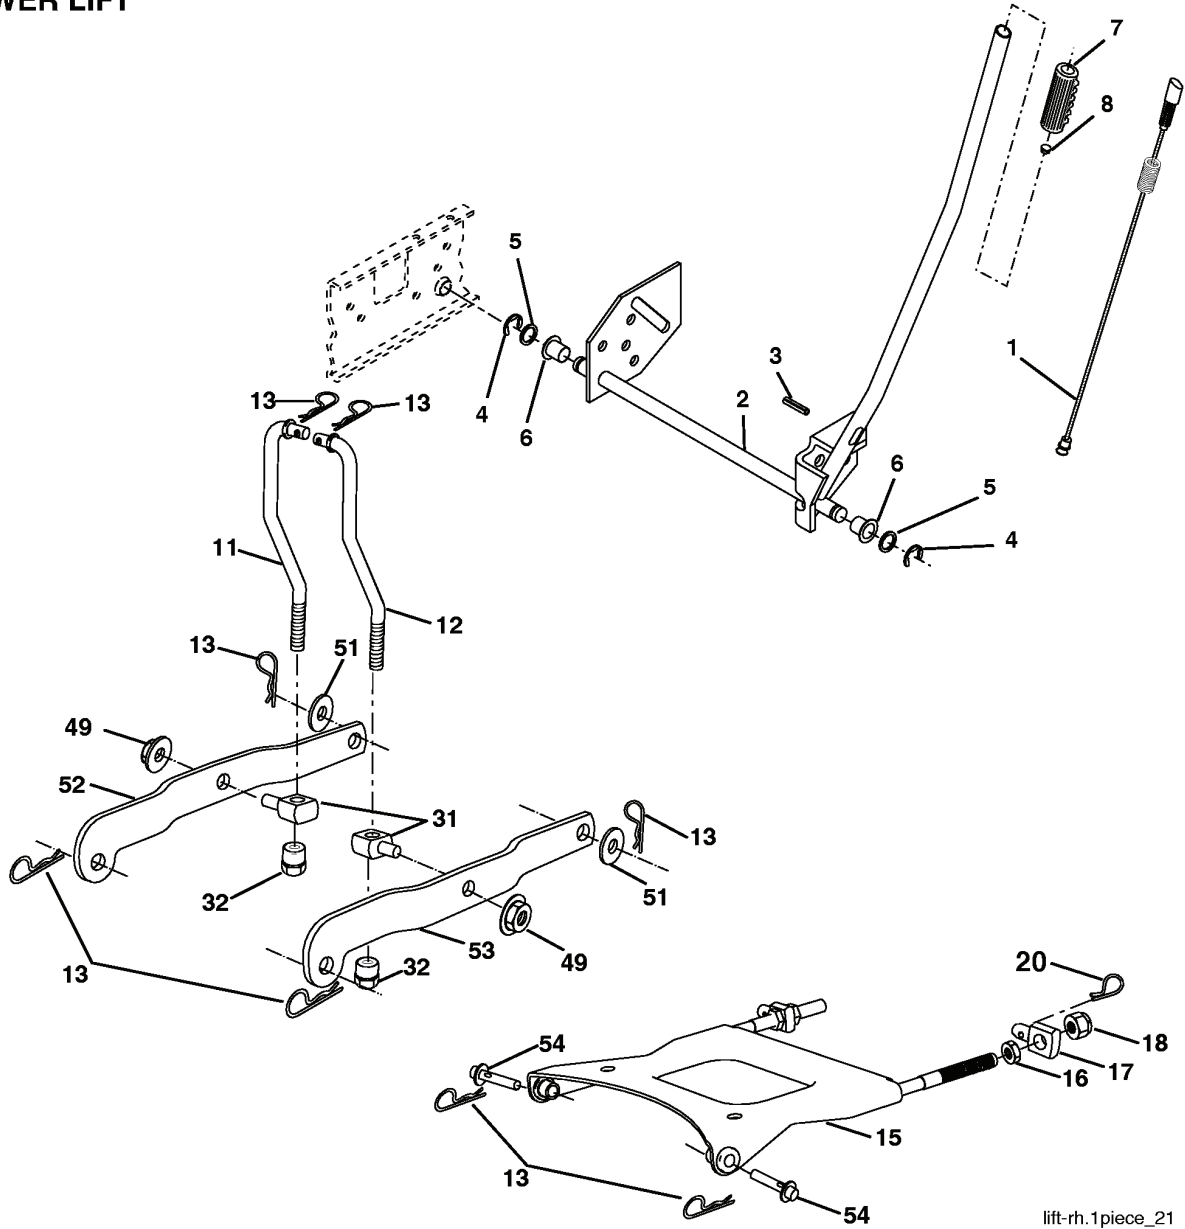

YTH2148A, 954571960, 2003-11

SPARE PARTS LIST

REPAIR PARTS

TRACTOR - MODEL NO. YTH2148 (YTH2148A), PRODUCT NO. 954 57 19-60
MOWER LIFT

lift-rh.1piece_21

REF.	PART NO.	DESCRIPTION	REMARK	QTY.	KIT
1	532159460	WIRE		1	
2	532159471	LEVER		1	
3	532105767	PIN RETAINING SCREW		1	
4	812000002	RETAINER RING		1	
5	819211621	WASHER		1	
6	532120183	BEARING		1	
7	532125631	HANDLE		1	
8	532124526	KNOB		1	
11	532175370	LINK		1	
12	532175371	LINK		1	
13	532124670	RETAINER RING		1	
15	532175562	BRACKET		1	
16	873350800	NUT		1	
17	532175689	BRACKET		1	
18	873800800	NUT		1	
20	532163552	CLIP		1	
31	532176205	TRUNION		1	
32	532175994	NUT		1	
49	532145212	NUT		1	
51	819171416	WASHER		1	
52	532175378	LEVER		1	
53	532175802	LEVER		1	
54	532175560	PIN RETAINING SCREW		1	

REPAIR PARTS

TRACTOR - MODEL NO. YTH2148 (YTH2148A), PRODUCT NO. 954 57 19-60
DECALS

REF.	PART NO.	DESCRIPTION	REMARK	QTY.	KIT
6	532180941	DECAL		1	
7	532157032	DECAL		1	
10	532157140	DECAL		1	
11	532175291	DECAL		1	
12	532188925	DECAL		1	
13	532170563	DECALC."DANGER"		1	
14	532145005	DECAL		1	
--	532166960	DECAL		1	
--	532188252	PAD, FOOTREST LH		1	
--	532188253	PAD, FOOTREST RH		1	
--	532138311	DECAL		1	

REPAIR PARTS

TRACTOR - MODEL NO. YTH2148 (YTH2148A), PRODUCT NO. 954 57 19-60
SEAT ASSEMBLY

seat_lt.knob_1

REF.	PART NO.	DESCRIPTION	REMARK	QTY.	KIT
1	532188715	SIEGE CONDUCTEUR		1	
2	532140551	BRACKET		1	
3	871110616	SCREW		1	
4	819131610	WASHER		1	
5	532145006	CLIP		1	
6	873800600	NUT		1	
7	532124181	SPRING		1	
8	817000616	SCREW		1	
9	819131614	WASHER		1	
10	532182493	BRACKET		1	
11	532166369	WING NUT		1	
12	532121246	BRACKET		1	
13	532121248	BUSHING		1	
14	872050412	BOLT		1	
15	532121749	WASHER		1	
16	532123740	SPRING		1	
17	532123976	LOCKNUT		1	
21	532171852	BOLT		1	
22	873800500	LOCK NUT		1	
24	819171912	WASHER		1	
25	532127018	BOLT		1	