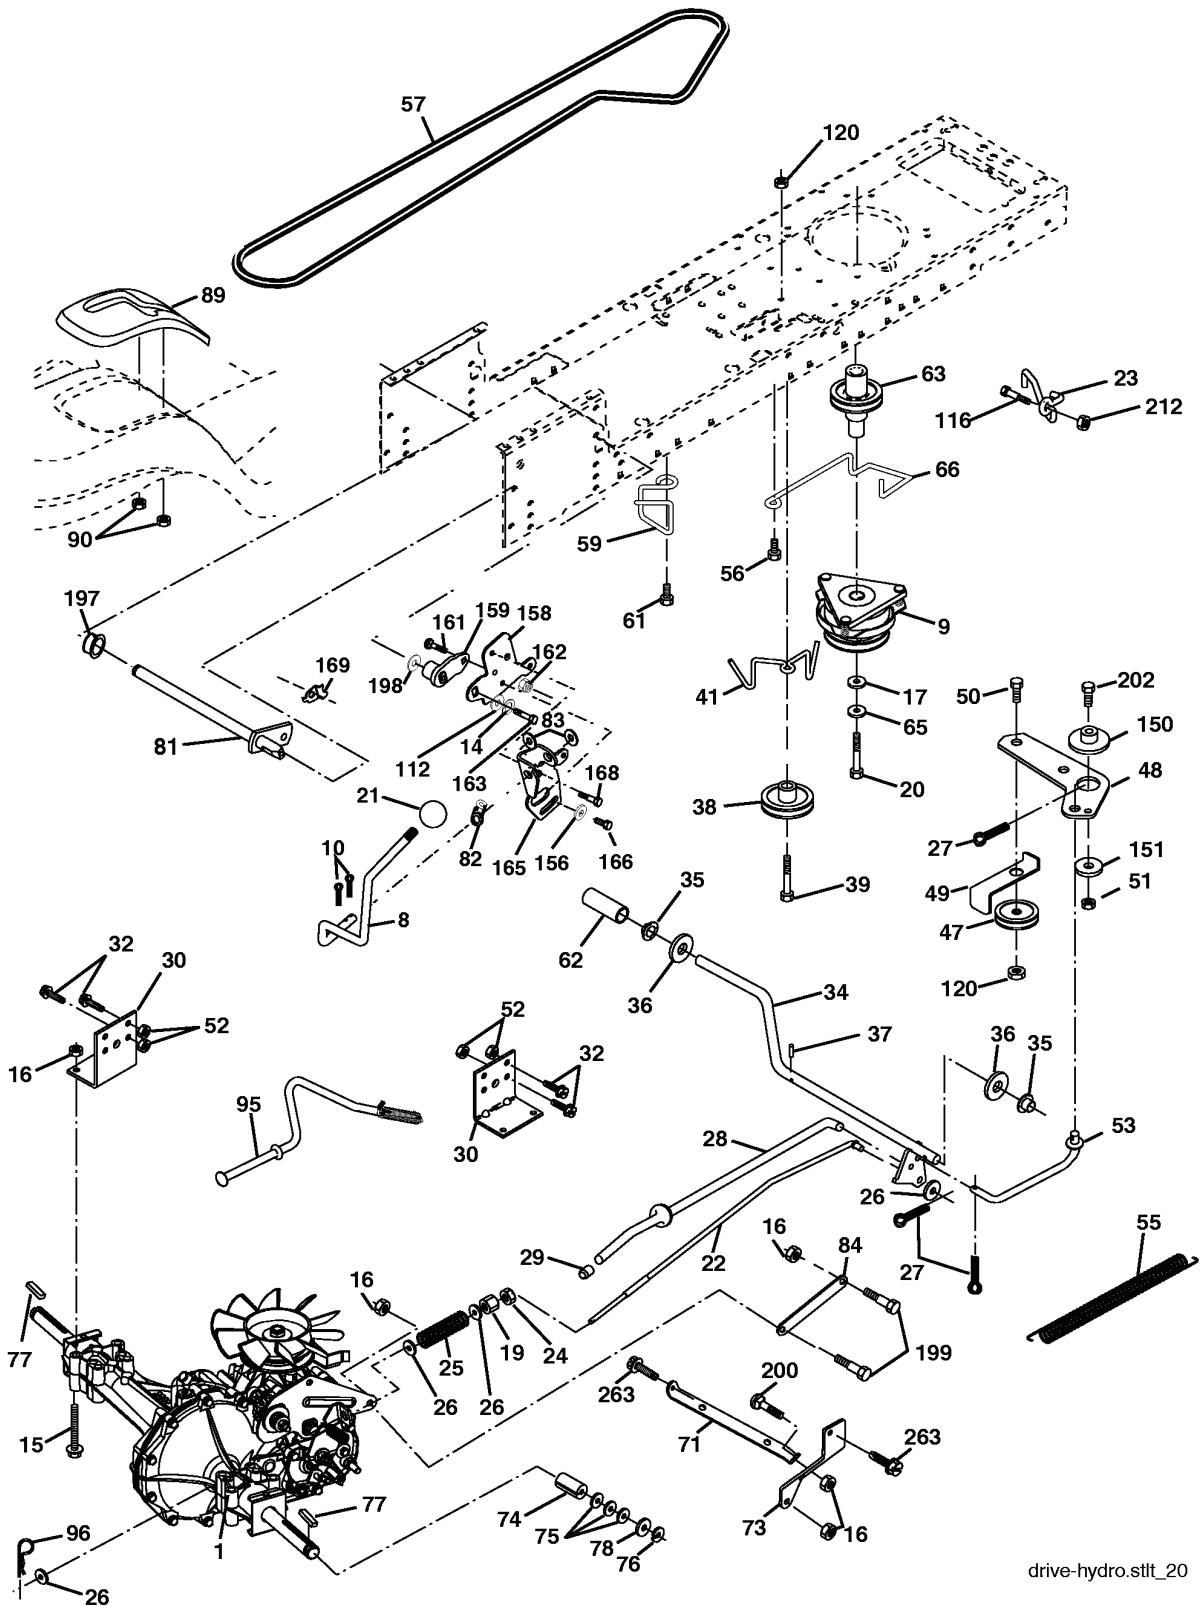

REPAIR PARTS

TRACTOR - MODEL NO. YTH2148 (YTH2148A), PRODUCT NO. 954 57 19-60
DRIVE

REF.	PART NO.	DESCRIPTION	REMARK	QTY.	KIT
8	532165866	ROD		1	
9	532179334	CLUTCH ELEC.		1	
10	876020416	SPLIT PIN		1	
14	810040400	WASHER		1	
15	874490544	SCREW		1	
16	873800500	LOCK NUT		1	
17	532126197	WASHER		1	
19	873800600	NUT		1	
20	532173937	BOLT		1	
21	532140845	KNOB		1	
22	532169498	ROD		1	
23	532178289	BRACKET		1	
24	873350600	NUT		1	
25	532106888	SPRING		1	
26	819131316	WASHER		1	
27	876020412	SPLIT PIN		1	
28	532175765	SHAFT		1	
29	532071673	COVER		1	
30	532169592	BRACKET		1	
32	874760512	BOLT		1	
34	532175578	SHAFT		1	
35	532120183	BEARING		1	
36	819211616	WASHER		1	
37	532124963	PIN RETAINING SCREW		1	
38	532179114	PULLEY		1	
39	872110622	BOLT		1	
41	532175556	BELT GUIDE		1	
47	532127783	PULLEY		1	
48	532154407	GUIDE		1	
49	532123205	BELT GUIDE		1	
50	872110612	BOLT		1	
51	873680600	NUT		1	
52	873680500	NUT		1	
53	532105710	LINK		1	
55	532105709	SPRING		1	
56	817060620	SCREW		1	
57	532140294	BELT		1	
59	532169691	BELT GUIDE		1	
61	817120614	SCREW		1	
62	532124872	PEDAL RUBBER		1	
63	532174607	PULLEY		1	
65	810040700	WASHER		1	
66	532154778	TENSIONER		1	
71	532169183	ROD		1	
73	532169182	BRACKET		1	
74	532137057	SPACER		1	
75	532121749	WASHER		1	
76	812000001	RETAINER RING		1	
77	532123583	KEY		1	
78	532121748	WASHER		1	
81	532165596	SHAFT		1	
82	532165711	SPRING		1	
83	819171216	WASHER		1	
84	532169594	LINK		1	
89	532166510	BRACKET		1	
90	532124346	NUT		1	
95	532170201	CONTROL		1	
96	532124788	RETAINER RING		1	
112	819091210	WASHER		1	
116	872140608	BOLT		1	
120	873900600	NUT		1	
150	532175456	SPACER		1	
151	819133210	WASHER		1	
156	532166002	WASHER		1	
158	532165589	BRACKET		1	
159	532183900	LEVER		1	
161	872140406	BOLT		1	
162	873680400	NUT		1	
163	874780416	BOLT		1	
165	532165623	BRACKET		1	
166	817490510	SCREW		1	
168	532165492	BOLT		1	
169	532165580	RETAINER		1	
197	532169613	SLEEVE		1	
198	532169593	WASHER		1	
199	532169612	SCREW		1	
200	872140508	BOLT		1	
202	872110614	BOLT		1