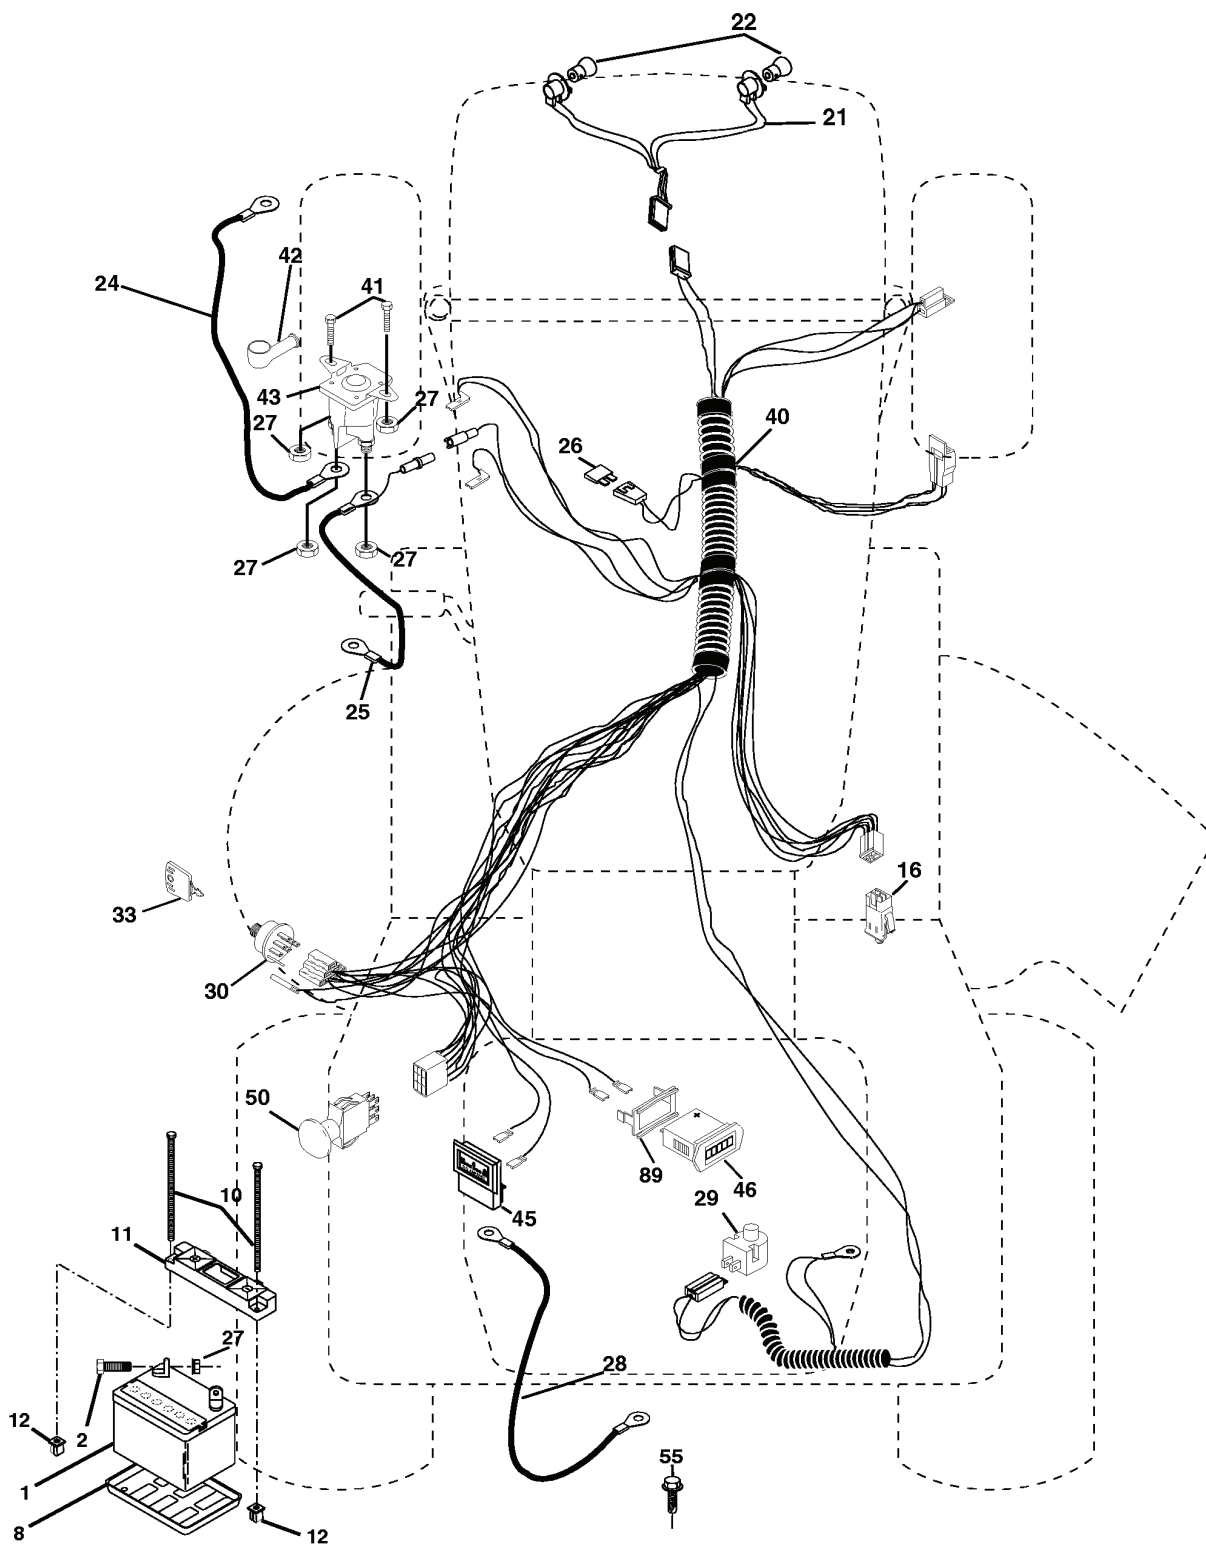

REPAIR PARTS

TRACTOR - MODEL NO. YTH2148 (YTH2148A), PRODUCT NO. 954 57 19-60

WHEELS & TIRES

REF.	PART NO.	DESCRIPTION	REMARK	QTY.	KIT
1	532059192	CAP VALVE		1	
2	532065139	NIPPLE		1	
3	532106222	TIRE		1	
4	532059904	HOSE		1	
5	532138336	RIM		1	
6	532124957	FITTING		1	
7	532124959	BEARING		1	
8	532138337	RIM SPROCKET		1	
9	532122082	TIRE		1	
10	532124926	HOSE		1	
11	532175039	HUB CAP		1	
--	532144334	SEALING FOAM		1	

REPAIR PARTS

TRACTOR - MODEL NO. YTH2148 (YTH2148A), PRODUCT NO. 954 57 19-60
ENGINE

OPTIONAL EQUIPMENT
Spark Arrester

engine-bs.twin_43

REF.	PART NO.	DESCRIPTION	REMARK	QTY.	KIT
1	532190196	THROTTLE CONTROL		1	
2	817720408	SCREW		1	
4	532149723	MUFFLER		1	
5	532159955	TUBE		1	
6	532160589	TUBE		1	
8	532171877	BOLT		1	
10	532162797	SHIELD		1	
13	532165391	GASKET		1	
14	532148456	TUBE		1	
17	817060624	SCREW		1	
23	532169837	HEAT SHIELD		1	
25	532132782	CHOKER CONTROL		1	
26	873920600	NUT		1	
29	532137180	SPARK ARRESTER KIT		1	
31	532179022	TANK FUEL 3.50 REAR		1	
32	532181803	TANK CAP		1	
33	532123487	HOSE CLAMP		1	
37	532142158	FULE LINE		1	
38	532181654	PLUG		1	
41	532139277	NIPPLE		1	
45	817000612	SCREW		1	
72	532183906	SCREW		1	
81	873510400	NUT		1	
112	532124952	BUSHING		1	

REPAIR PARTS

TRACTOR - MODEL NO. YTH2148 (YTH2148A), PRODUCT NO. 954 57 19-60
ELECTRICAL

REF.	PART NO.	DESCRIPTION	REMARK	QTY.	KIT
1	532144927	BATTERY		1	
2	874760412	BOLT		1	
8	532124886	BATTERIE TRAY		1	
10	532145211	BOLT		1	
11	532150109	HOLDER		1	
12	532145769	NUT		1	
16	532176138	MICRO SWITCH		1	
21	532183759	HARNESS		1	
22	532004152	BULB		1	
24	532124780	CABLE		1	
25	532146148	CABLE		1	
26	532175158	FUSE		1	
27	873510400	NUT		1	
28	532145491	CABLE		1	
29	532121305	SWITCH		1	
30	532175566	SWITCH		1	
33	532140401	KEY		1	
40	532188024	HARNESS		1	
41	871110408	BOLT		1	
42	532131563	COVER		1	
43	532178861	SOLENOID		1	
45	532122822	METER		1	
46	532169635	HOURLMETER		1	
50	532174651	SWITCH		1	
55	817490508	SCREW		1	
89	532169639	BRACKET		1	