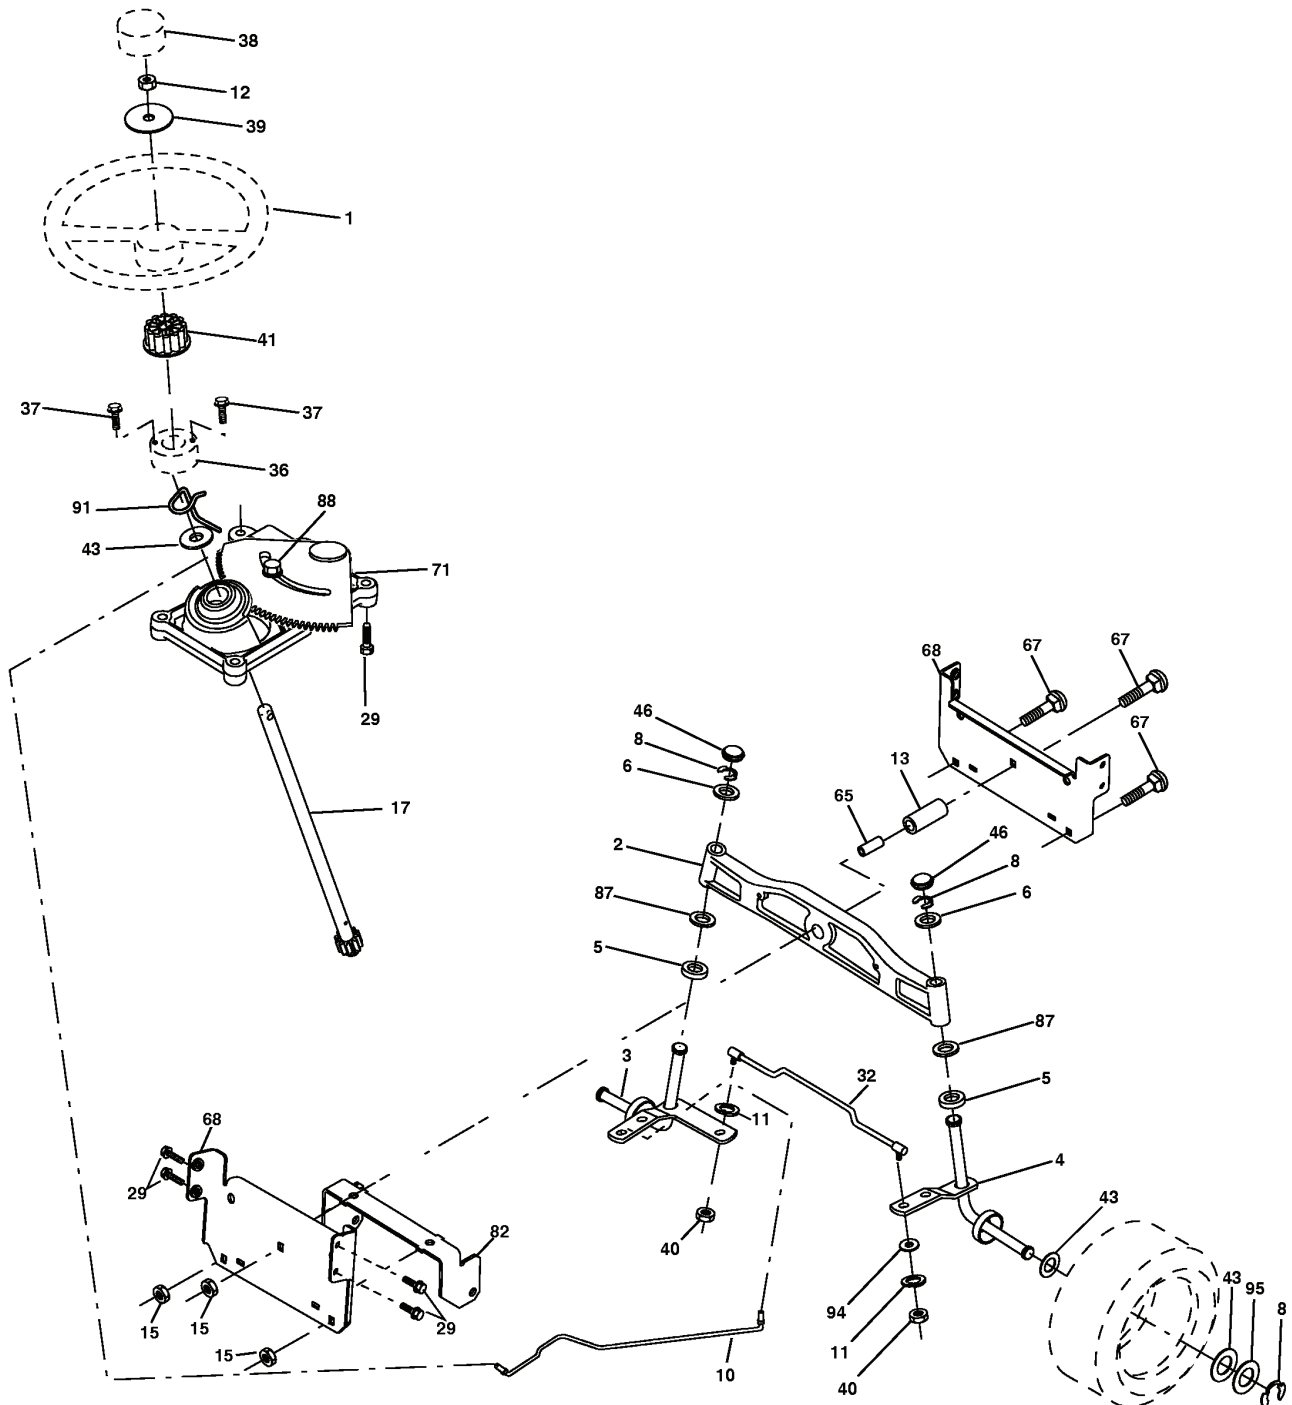

REF.	PART NO.	DESCRIPTION	REMARK	QTY.	KIT
212	532145212	NUT		1	
263	817000612	SCREW		1	

REPAIR PARTS

TRACTOR - MODEL NO. YTH2148 (YTH2148A), PRODUCT NO. 954 57 19-60
STEERING ASSEMBLY

REF.	PART NO.	DESCRIPTION	REMARK	QTY.	KIT
1	532166627	STEERING WHEEL		1	
2	532184706	SHAFT		1	
3	532169840	SPINDLE		1	
4	532169839	SPINDLE		1	
5	532124931	WASHER		1	
6	532121748	WASHER		1	
8	812000029	RETAINER RING		1	
10	532175121	ROD		1	
11	810040600	WASHER		1	
12	873940800	NUT		1	
13	532136518	PIPE		1	
15	532145212	NUT		1	
17	532177883	SHAFT		1	
29	817000612	SCREW		1	
32	532180580	TIE ROD		1	
34	810040500	WASHER		1	
36	532155105	BUSHING		1	
37	532152927	SCREW		1	
38	532166626	INSERT		1	
39	819183812	WASHER		1	
40	873540600	NUT		1	
41	532159945	ADAPTER		1	
43	532121749	WASHER		1	
46	532121232	HUB CAP		1	
65	532160367	SPACER		1	
67	872110618	BOLT		1	
68	532169827	SHAFT		1	
71	532175146	STEERING GEAR		1	
82	532169835	BRACKET		1	
87	532173966	WASHER		1	
88	532175118	BOLT		1	
91	532175553	SPRING		1	
94	819121414	WASHER		1	
95	532188967	WASHER		1	