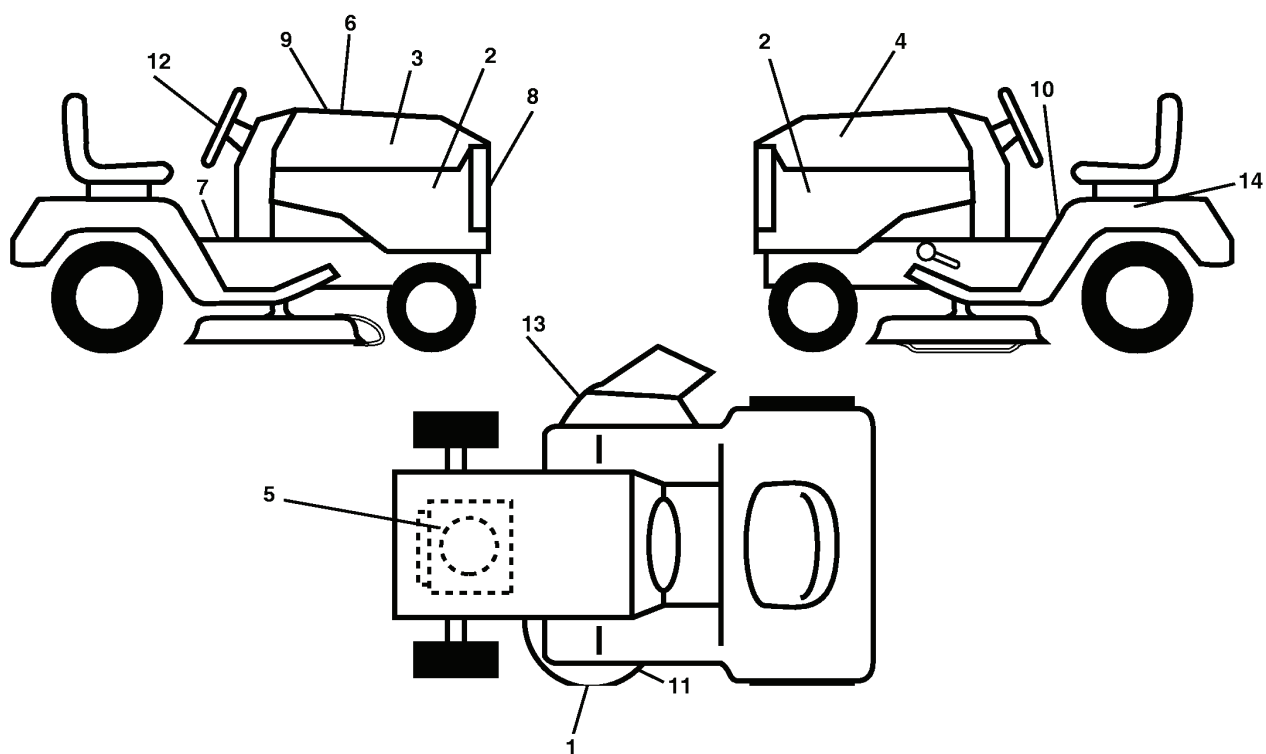

YTH2148A, 954571960, 2003-11

SPARE PARTS LIST

REPAIR PARTS

TRACTOR - MODEL NO. YTH2148 (YTH2148A), PRODUCT NO. 954 57 19-60
MOWER LIFT

lift-rh.1piece_21

REF.	PART NO.	DESCRIPTION	REMARK	QTY.	KIT
1	532159460	WIRE		1	
2	532159471	LEVER		1	
3	532105767	PIN RETAINING SCREW		1	
4	812000002	RETAINER RING		1	
5	819211621	WASHER		1	
6	532120183	BEARING		1	
7	532125631	HANDLE		1	
8	532124526	KNOB		1	
11	532175370	LINK		1	
12	532175371	LINK		1	
13	532124670	RETAINER RING		1	
15	532175562	BRACKET		1	
16	873350800	NUT		1	
17	532175689	BRACKET		1	
18	873800800	NUT		1	
20	532163552	CLIP		1	
31	532176205	TRUNION		1	
32	532175994	NUT		1	
49	532145212	NUT		1	
51	819171416	WASHER		1	
52	532175378	LEVER		1	
53	532175802	LEVER		1	
54	532175560	PIN RETAINING SCREW		1	

REPAIR PARTS

TRACTOR - MODEL NO. YTH2148 (YTH2148A), PRODUCT NO. 954 57 19-60
DECALS

REF.	PART NO.	DESCRIPTION	REMARK	QTY.	KIT
6	532180941	DECAL		1	
7	532157032	DECAL		1	
10	532157140	DECAL		1	
11	532175291	DECAL		1	
12	532188925	DECAL		1	
13	532170563	DECALC."DANGER"		1	
14	532145005	DECAL		1	
--	532166960	DECAL		1	
--	532188252	PAD, FOOTREST LH		1	
--	532188253	PAD, FOOTREST RH		1	
--	532138311	DECAL		1	

REPAIR PARTS

TRACTOR - MODEL NO. YTH2148 (YTH2148A), PRODUCT NO. 954 57 19-60
ELECTRICAL

REF.	PART NO.	DESCRIPTION	REMARK	QTY.	KIT
1	532144927	BATTERY		1	
2	874760412	BOLT		1	
8	532124886	BATTERIE TRAY		1	
10	532145211	BOLT		1	
11	532150109	HOLDER		1	
12	532145769	NUT		1	
16	532176138	MICRO SWITCH		1	
21	532183759	HARNESS		1	
22	532004152	BULB		1	
24	532124780	CABLE		1	
25	532146148	CABLE		1	
26	532175158	FUSE		1	
27	873510400	NUT		1	
28	532145491	CABLE		1	
29	532121305	SWITCH		1	
30	532175566	SWITCH		1	
33	532140401	KEY		1	
40	532188024	HARNESS		1	
41	871110408	BOLT		1	
42	532131563	COVER		1	
43	532178861	SOLENOID		1	
45	532122822	METER		1	
46	532169635	HOURLMETER		1	
50	532174651	SWITCH		1	
55	817490508	SCREW		1	
89	532169639	BRACKET		1	