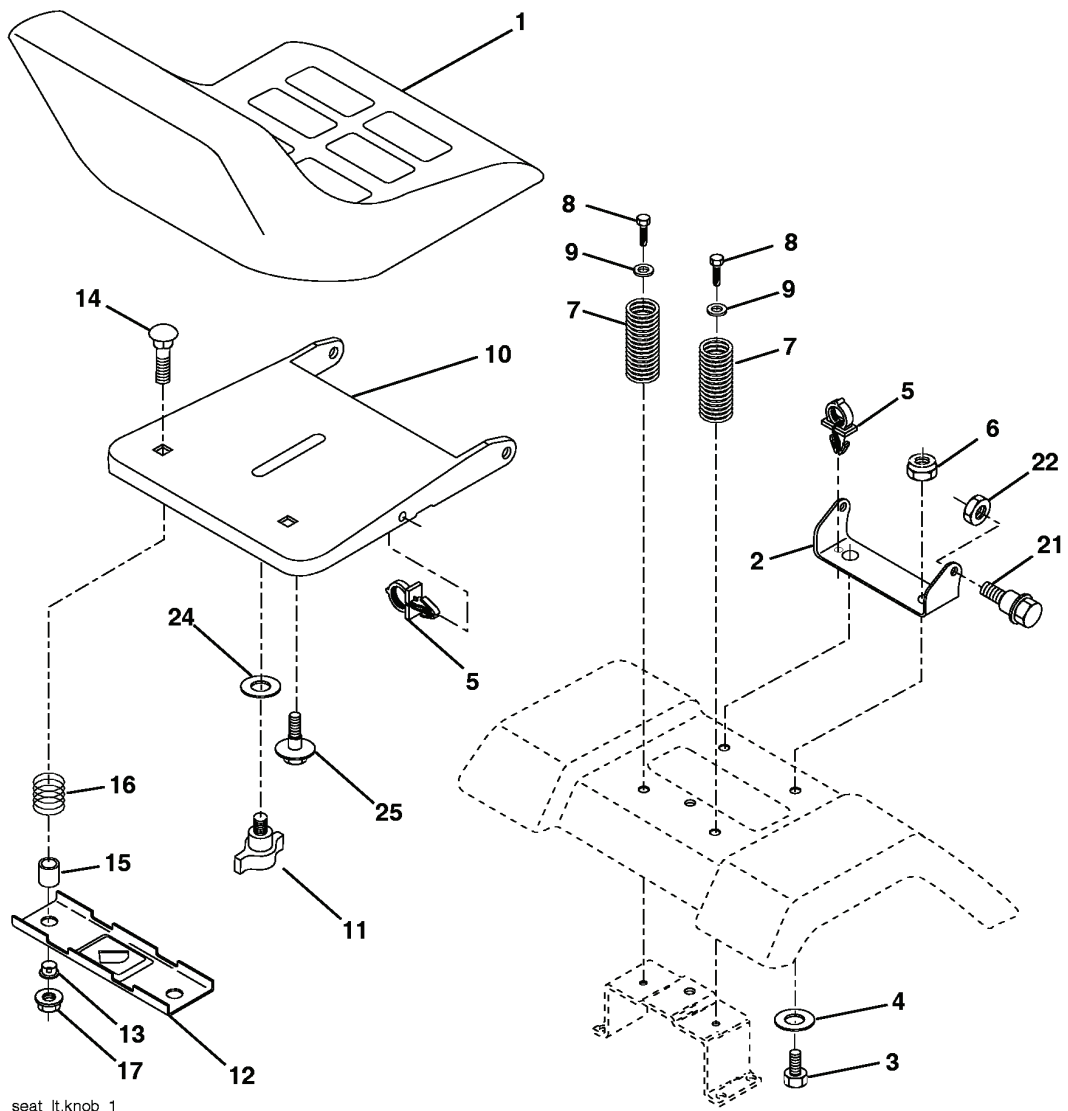

REF.	PART NO.	DESCRIPTION	REMARK	QTY.	KIT
212	532145212	NUT		1	
263	817000612	SCREW		1	

REPAIR PARTS

TRACTOR - MODEL NO. YTH2148 (YTH2148A), PRODUCT NO. 954 57 19-60
STEERING ASSEMBLY

REF.	PART NO.	DESCRIPTION	REMARK	QTY.	KIT
1	532166627	STEERING WHEEL		1	
2	532184706	SHAFT		1	
3	532169840	SPINDLE		1	
4	532169839	SPINDLE		1	
5	532124931	WASHER		1	
6	532121748	WASHER		1	
8	812000029	RETAINER RING		1	
10	532175121	ROD		1	
11	810040600	WASHER		1	
12	873940800	NUT		1	
13	532136518	PIPE		1	
15	532145212	NUT		1	
17	532177883	SHAFT		1	
29	817000612	SCREW		1	
32	532180580	TIE ROD		1	
34	810040500	WASHER		1	
36	532155105	BUSHING		1	
37	532152927	SCREW		1	
38	532166626	INSERT		1	
39	819183812	WASHER		1	
40	873540600	NUT		1	
41	532159945	ADAPTER		1	
43	532121749	WASHER		1	
46	532121232	HUB CAP		1	
65	532160367	SPACER		1	
67	872110618	BOLT		1	
68	532169827	SHAFT		1	
71	532175146	STEERING GEAR		1	
82	532169835	BRACKET		1	
87	532173966	WASHER		1	
88	532175118	BOLT		1	
91	532175553	SPRING		1	
94	819121414	WASHER		1	
95	532188967	WASHER		1	

REPAIR PARTS

TRACTOR - MODEL NO. YTH2148 (YTH2148A), PRODUCT NO. 954 57 19-60
SEAT ASSEMBLY

seat_lt.knob_1

REF.	PART NO.	DESCRIPTION	REMARK	QTY.	KIT
1	532188715	SIEGE CONDUCTEUR		1	
2	532140551	BRACKET		1	
3	871110616	SCREW		1	
4	819131610	WASHER		1	
5	532145006	CLIP		1	
6	873800600	NUT		1	
7	532124181	SPRING		1	
8	817000616	SCREW		1	
9	819131614	WASHER		1	
10	532182493	BRACKET		1	
11	532166369	WING NUT		1	
12	532121246	BRACKET		1	
13	532121248	BUSHING		1	
14	872050412	BOLT		1	
15	532121749	WASHER		1	
16	532123740	SPRING		1	
17	532123976	LOCKNUT		1	
21	532171852	BOLT		1	
22	873800500	LOCK NUT		1	
24	819171912	WASHER		1	
25	532127018	BOLT		1	