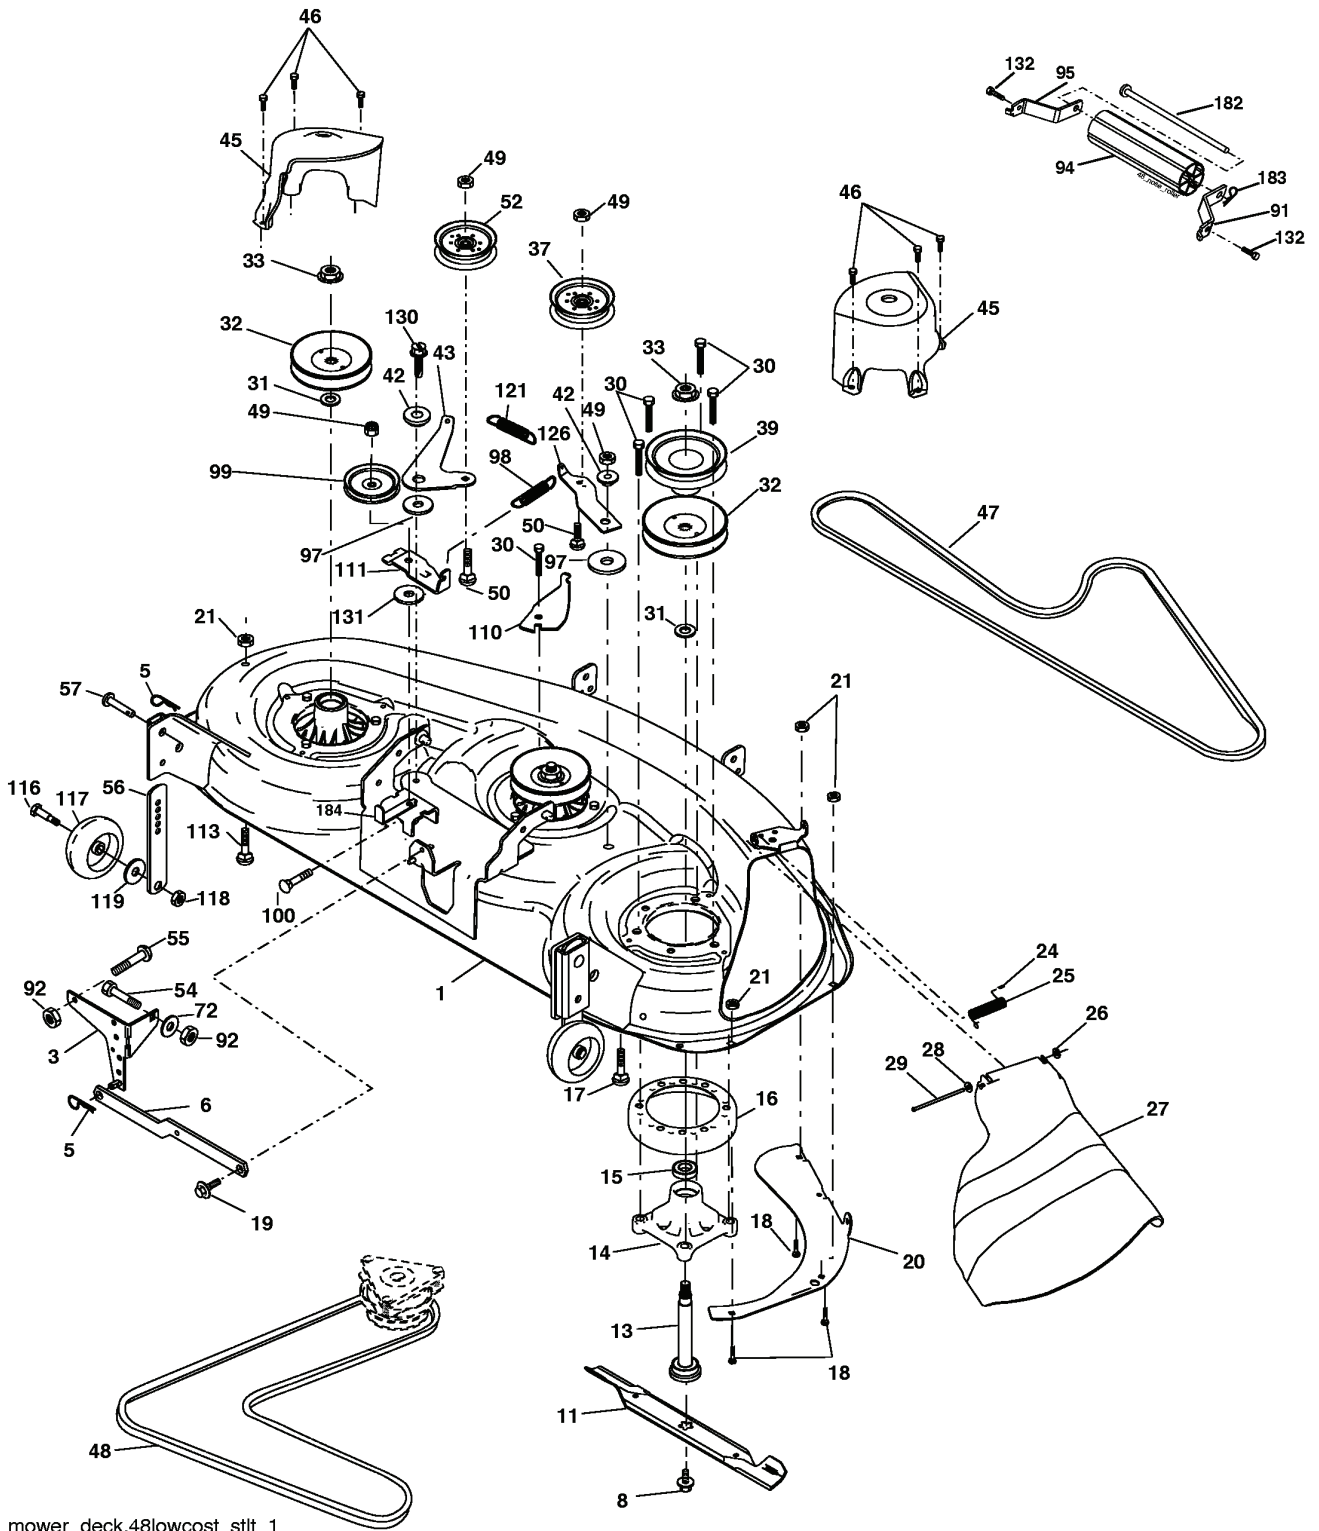

REPAIR PARTS

TRACTOR - MODEL NO. YTH2148 (YTH2148A), PRODUCT NO. 954 57 19-60
MOWER DECK

REF.	PART NO.	DESCRIPTION	REMARK	QTY.	KIT
3	532138017	BRACKE		1	
5	532124670	RETAINER RING		1	
6	532178024	LEVER		1	
8	532174365	BOLT		1	
11	532180054	BLADE		1	
13	532175147	SHAFT		1	
14	532174358	MANDREL		1	
15	532110485	BEARING		1	
16	532174493	STRIPPER, MANDREL BLACK		1	
17	872110610	BOLT		1	
18	872140505	BOLT		1	
19	532132827	SPEC. BOLT		1	
20	532174378	BAFFLE		1	
21	873680500	NUT		1	
24	532105304	HUB CAP		1	
25	532178102	SPRING		1	
26	532110452	NUT		1	
27	532181707	SHIELD		1	
28	819111016	WASHER		1	
29	532131491	SHAFT		1	
30	532173984	SCREW		1	
31	532187690	WASHER		1	
32	532177865	PULLEY		1	
33	532178342	NUT		1	
37	532177968	PULLEY		1	
39	532174375	PULLEY		1	
42	532122052	SPACER		1	
43	532174373	LEVER		1	
45	532180806	COVER		1	
46	532137729	SCREW		1	
47	532180808	V-BELT		1	
48	532174368	V-BELT		1	
50	872110612	BOLT		1	
52	532175820	PULLEY		1	
54	874780616	BOLT		1	
55	872140608	BOLT		1	
56	532155986	BAR		1	
57	532156941	PIN RETAINING SCREW		1	
72	819131312	WASHER		1	
91	532180535	BRACKET		1	
92	873800600	NUT		1	
94	532176066	ROLLER		1	
95	532180534	BRACKET		1	
97	532178515	WASHER		1	
98	532179479	SPRING		1	
99	532184058	PULLEY		1	
100	872110616	BOLT		1	
110	532175016	LEVER		1	
111	532174610	ARM		1	
116	532184219	BOLT		1	
117	532133957	WHEEL		1	
118	873930600	NUT		1	
119	819121414	WASHER		1	
121	532174371	SPRING		1	
126	532174372	LEVER		1	
130	817000616	SCREW		1	
131	819131606	WASHER		1	
132	817000612	SCREW		1	
133	872110506	BOLT		1	
182	532179127	ROD ROLLER NOSE		1	
183	532163552	CLIP		1	
184	532173979	BELT GUIDE		1	
--	532174357	PALIER DE LAME COMPLET		1