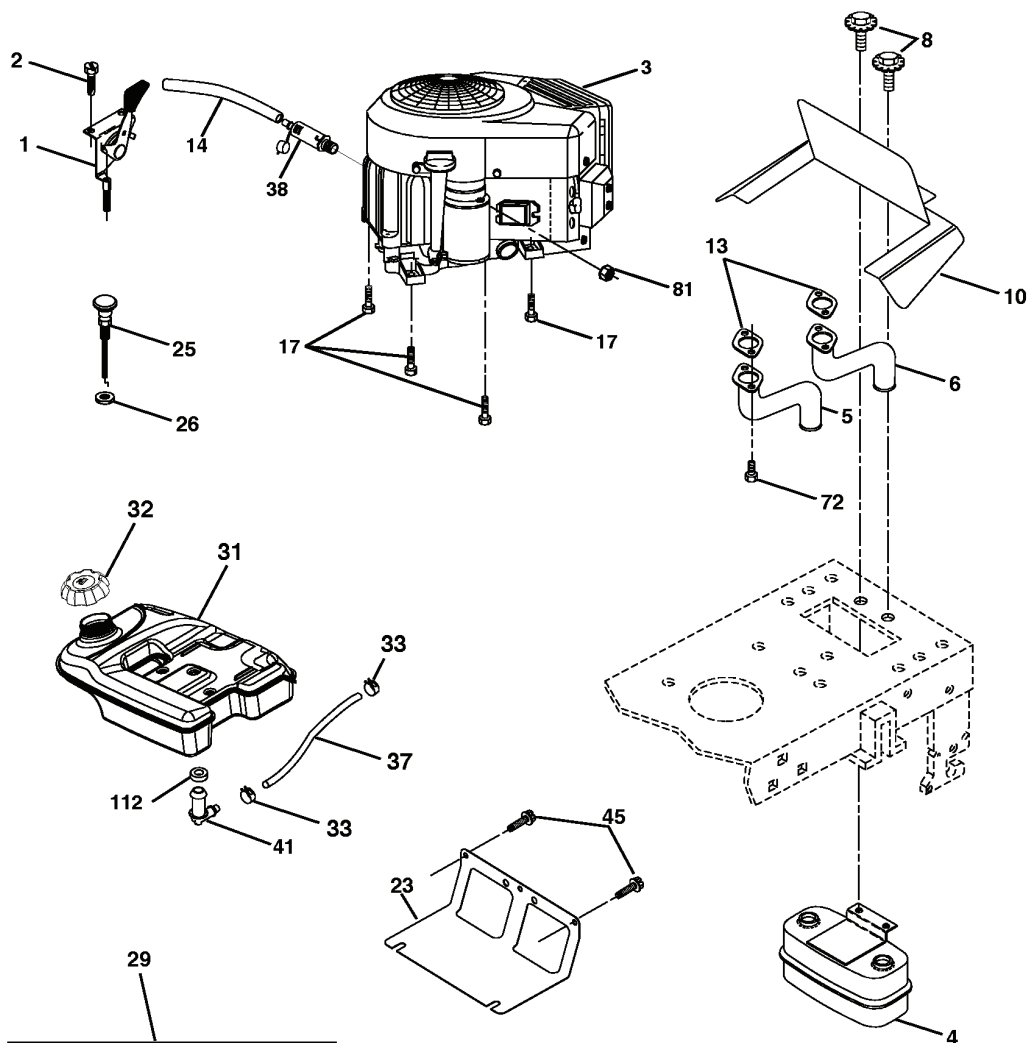

REPAIR PARTS

TRACTOR - MODEL NO. YTH2148 (YTH2148A), PRODUCT NO. 954 57 19-60
ENGINE

OPTIONAL EQUIPMENT
Spark Arrester

engine-bs.twin_43

REF.	PART NO.	DESCRIPTION	REMARK	QTY.	KIT
1	532190196	THROTTLE CONTROL		1	
2	817720408	SCREW		1	
4	532149723	MUFFLER		1	
5	532159955	TUBE		1	
6	532160589	TUBE		1	
8	532171877	BOLT		1	
10	532162797	SHIELD		1	
13	532165391	GASKET		1	
14	532148456	TUBE		1	
17	817060624	SCREW		1	
23	532169837	HEAT SHIELD		1	
25	532132782	CHOKER CONTROL		1	
26	873920600	NUT		1	
29	532137180	SPARK ARRESTER KIT		1	
31	532179022	TANK FUEL 3.50 REAR		1	
32	532181803	TANK CAP		1	
33	532123487	HOSE CLAMP		1	
37	532142158	FULE LINE		1	
38	532181654	PLUG		1	
41	532139277	NIPPLE		1	
45	817000612	SCREW		1	
72	532183906	SCREW		1	
81	873510400	NUT		1	
112	532124952	BUSHING		1