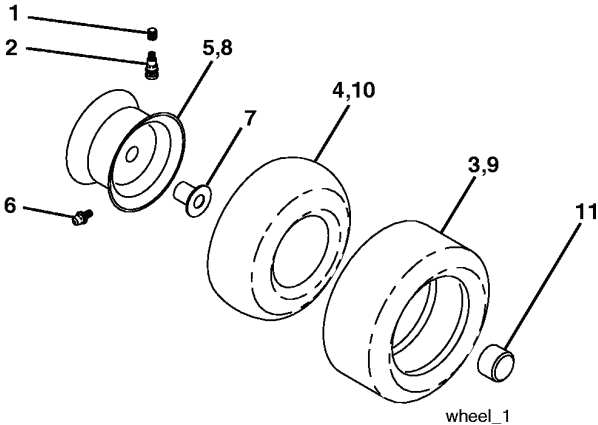

REPAIR PARTS

TRACTOR - MODEL NO. YTH2148 (YTH2148A), PRODUCT NO. 954 57 19-60

WHEELS & TIRES

REF.	PART NO.	DESCRIPTION	REMARK	QTY.	KIT
1	532059192	CAP VALVE		1	
2	532065139	NIPPLE		1	
3	532106222	TIRE		1	
4	532059904	HOSE		1	
5	532138336	RIM		1	
6	532124957	FITTING		1	
7	532124959	BEARING		1	
8	532138337	RIM SPROCKET		1	
9	532122082	TIRE		1	
10	532124926	HOSE		1	
11	532175039	HUB CAP		1	
--	532144334	SEALING FOAM		1