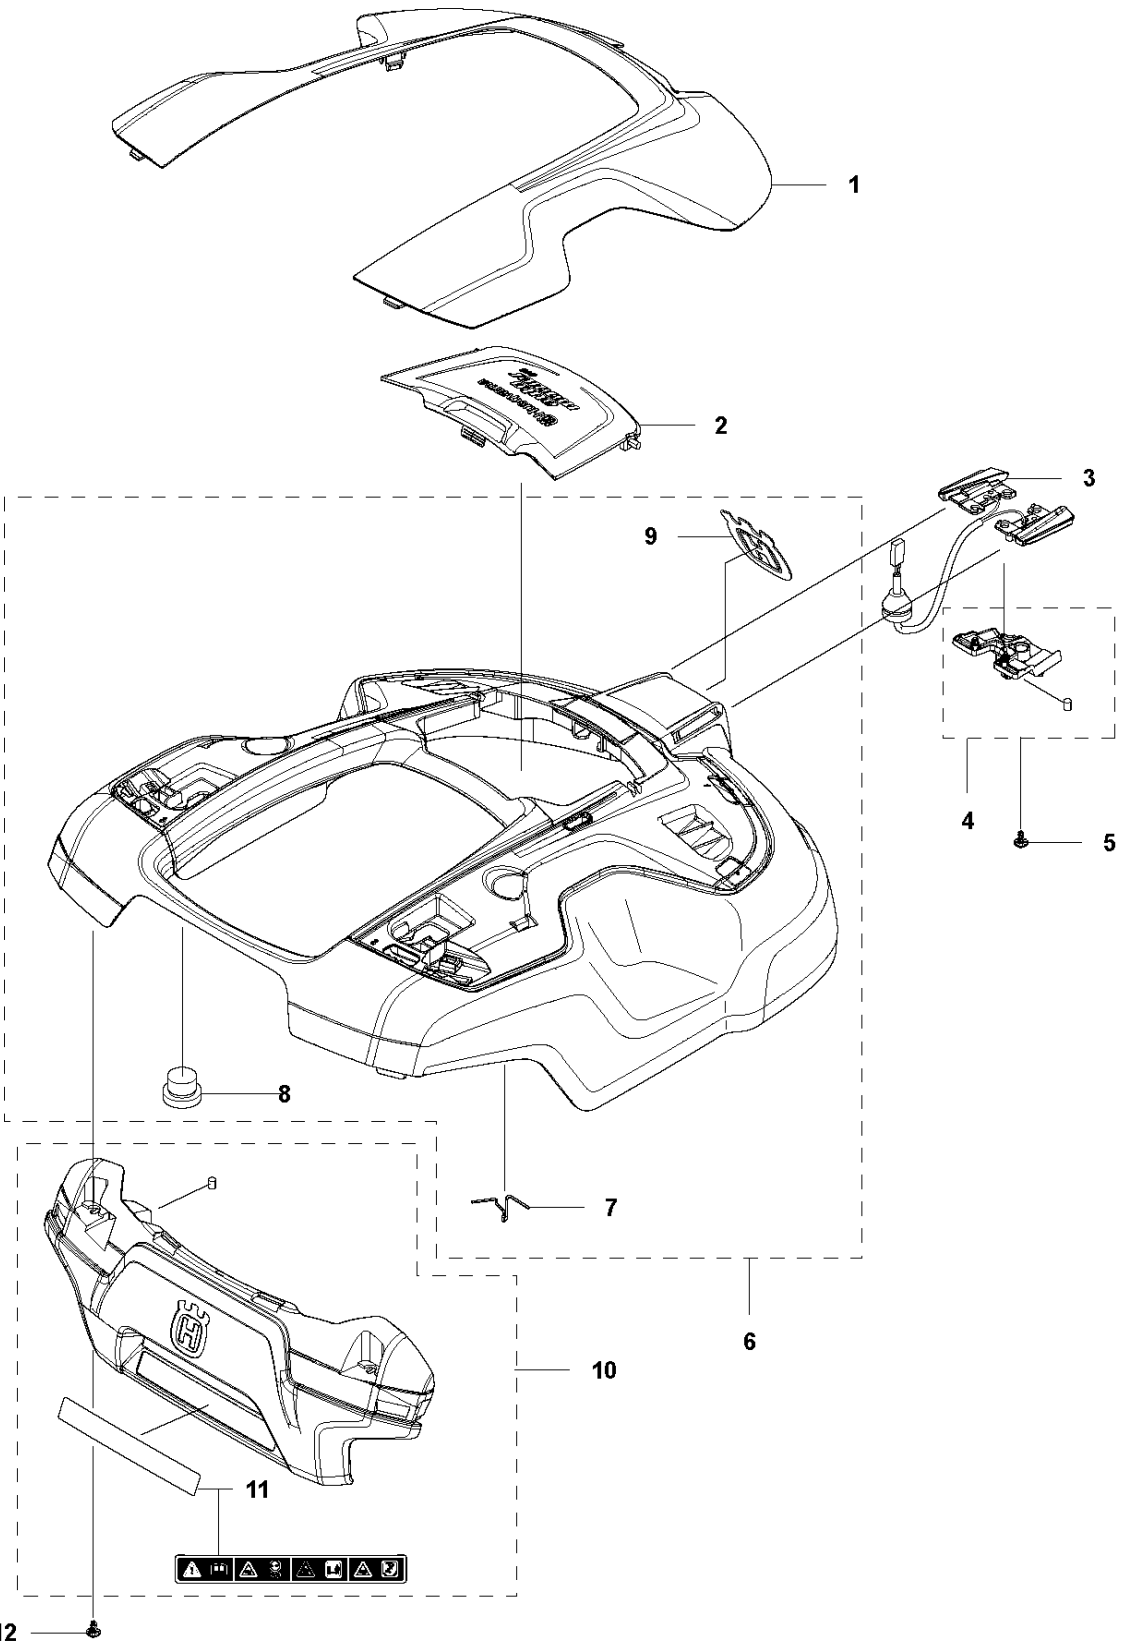

# SPARE PARTS LIST

ROBOTIC LAWN MOWERS

AUTOMOWER 315, 2018-

**A** AUTOMOWER 310, 315  
COVER

## COVER

AUTOMOWER 315, 2018-

Ref	Part No	Description	Remark	QTY KIT
1	587 23 58-01	BODY KIT	Top Cover Grey	1
1	587 23 58-02	BODY KIT	Top Cover White	1
1	587 23 58-03	BODY KIT	Top Cover Orange	1
2	585 53 81-01	HOOD	Hood 310	1
2	585 53 81-02	HOOD	Hood 315	1
3	585 53 92-02	CABLE ASSY	Charging Plate Wiring	1
4	587 44 86-01	HOLDER KIT	Holder KIT	1
5	574 45 01-01	SCREW ITPANT	Screw	1
6	587 44 85-01	BODY KIT	Body ASSY	1
7	587 41 94-02	SPRING	Spring Hood	1
8	580 52 68-01	CAP	Cap Snaploc	3
9	574 38 21-01	DECAL	Crown	1
10	587 44 87-01	BUMPER	Bumper ASSY	1
11	586 35 97-01	LABEL	Label Warning	1
12	574 45 01-01	SCREW ITPANT	Screw	2

**B** AUTOMOWER 310, 315  
CHASSIS UPPER