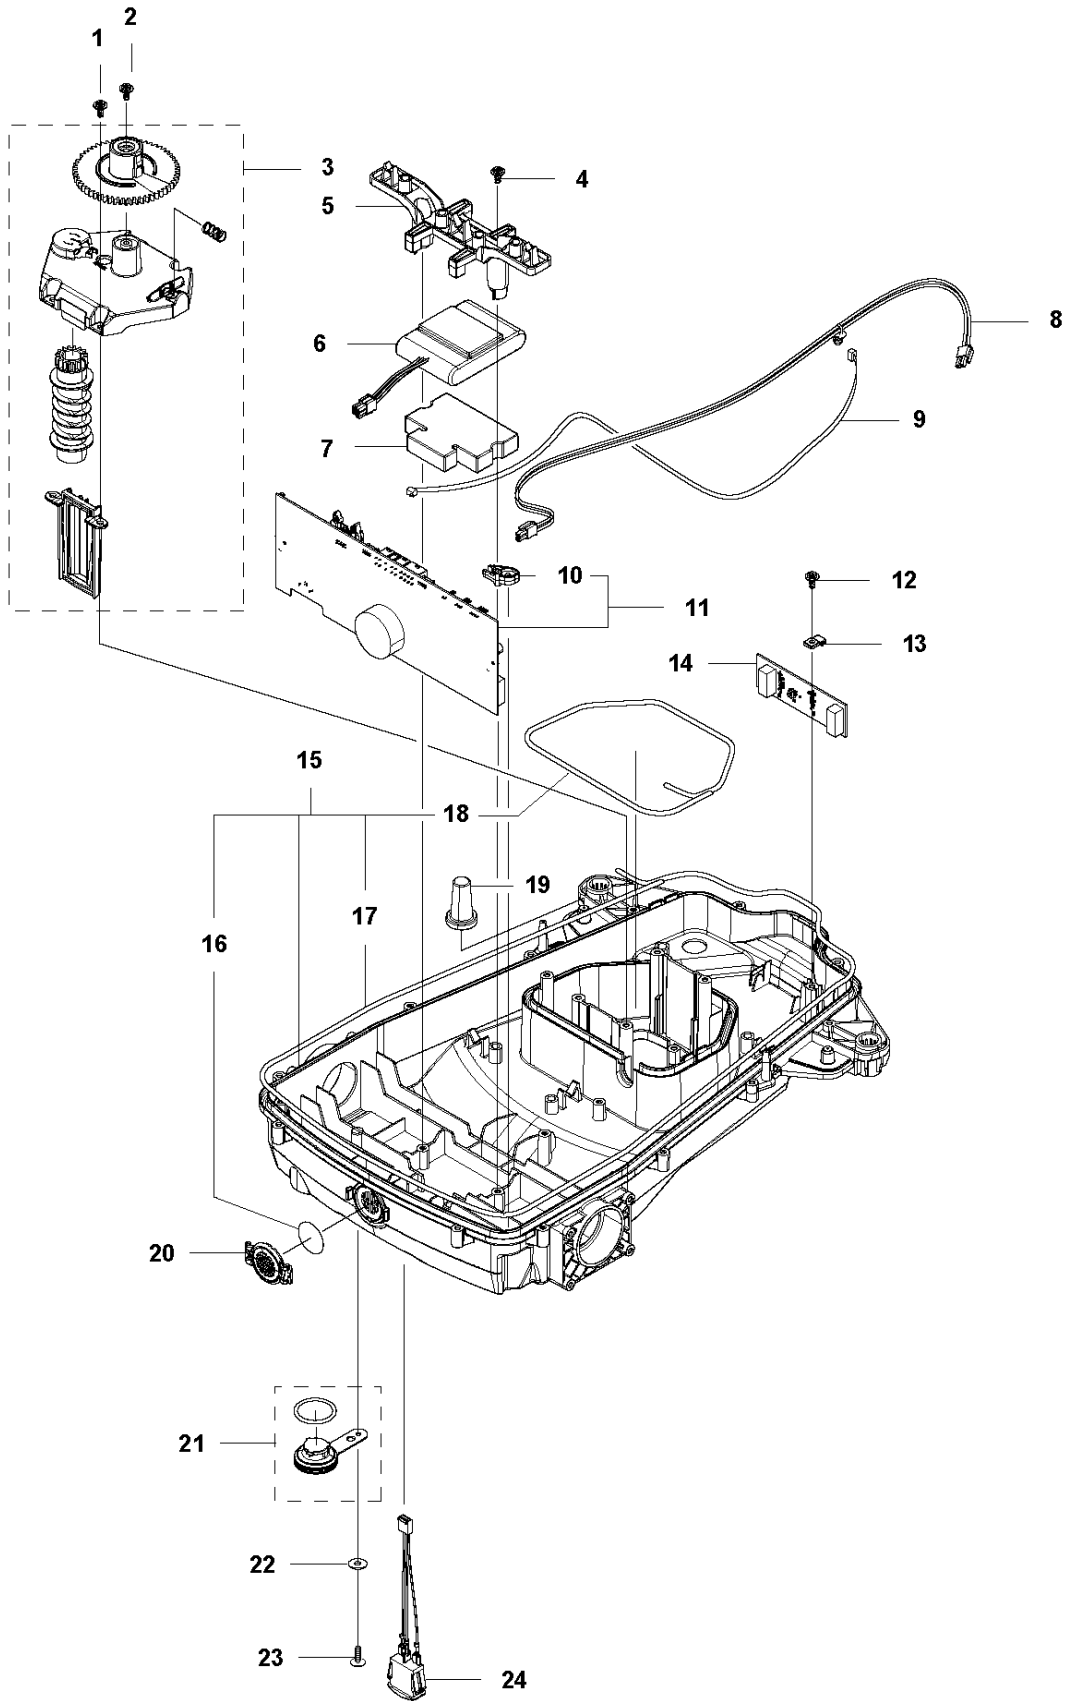

D AUTOMOWER 310, 315
CHASSIS LOWER

CHASSIS LOWER

AUTOMOWER 315, 2018-

Ref	Part No	Description	Remark	QTY KIT
1	574 45 01-01	SCREW ITXPANT	Screw	1
2	574 45 01-01	SCREW ITXPANT	Screw	4
3	501 10 66-01	COVER KIT	Cover KIT	1
4	574 45 01-01	SCREW ITXPANT	Screw	2
5	585 30 47-01	HOLDER	Holder Battery	1
6	584 85 28-01	BATTERY	Battery	1
7	589 36 62-01	WEIGHT	Weight	1
8	585 53 90-01	LOOM	Loom Charging	1
9	579 70 82-01	LOOM	Loom Loop Sensor	1
10	585 53 83-01	CLIP	Clips	2
11	592 85 18-01	PRINTED CIRCUIT ASSY	Main Board	1
12	574 45 01-01	SCREW ITXPANT	Screw	1
13	579 52 94-01	CLAMP	Clamp	1
14	588 90 30-01	PRINTED CIRCUIT ASSY	Sensor Board	1
15	587 44 92-02	CHASSIS KIT	Chassis Lower KIT	1
16	577 75 37-01	KIT	Air Filter	1
17	574 87 47-09	SEALING STRIP	Sealing Strip (1 pcs, 5 mm)	1
18	574 87 47-08	SEALING STRIP	Sealing Strip (1 pcs, 5 mm)	1
19	586 34 26-01	COLUMN	Pillar	2
20	586 03 89-01	COVER	Cover Filter	1
21	581 62 12-02	PLUG KIT	Plug KIT	1
22	734 11 37-41	WASHER	Washer	1
23	574 45 01-01	SCREW ITXPANT	Screw	1
24	579 70 87-01	CABLE ASSY	Loom On-Off	1