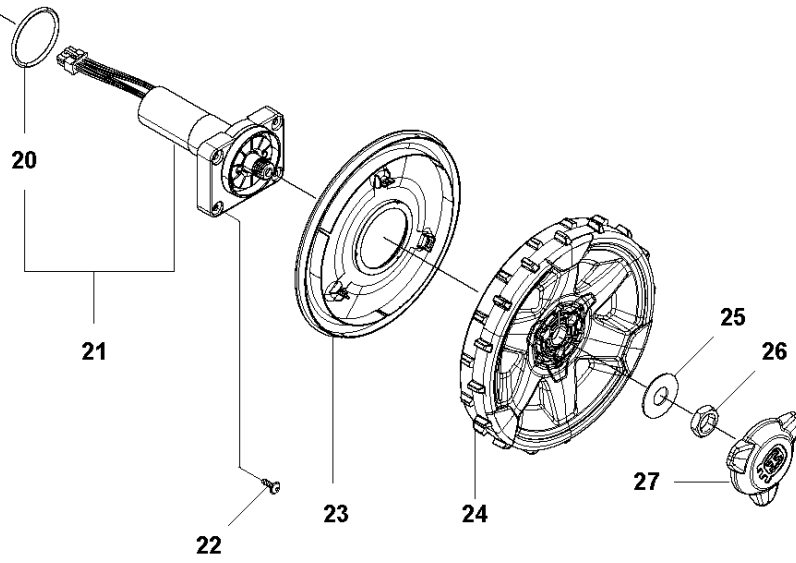

E AUTOMOWER 310, 315
WHEELS & TIRES

WHEELS & TIRES

AUTOMOWER 315, 2018-

Ref	Part No	Description	Remark	QTY KIT
1	587 65 19-01	WHEEL KIT	Front Wheel Assy	2
2	576 01 94-02	LOCKWASHER	Lock Washer	2
3	585 19 68-01	WASHER	Washer	2
4	585 21 42-01	BALL BEARING	Ball Bearing	2
5	585 21 42-01	BALL BEARING	Ball Bearing	2
6	535 08 78-02	WASHER	Washer	2
7	585 19 68-01	WASHER	Washer	2
8	585 18 72-01	SPINDLE	Spindle	2
9	587 44 93-01	SHIELD KIT	Shield KIT	2
10	580 48 71-01	SEALING	Sealing	2
11	585 21 42-01	BALL BEARING	Ball Bearing	2
12	579 45 71-01	WHEEL	Wheel Inside	2
13	574 44 98-01	WHEEL	Wheel Tyre	2
14	580 44 51-01	O-RING	O-ring	2
15	585 21 42-01	BALL BEARING	Ball Bearing	2
16	585 19 68-01	WASHER	Washer	2
17	576 01 94-01	LOCKWASHER	Lock Washer	2
18	579 45 72-01	WHEEL	Wheel Outside	2
19	575 54 33-14	SCREW	Screw	6
20	580 44 39-02	O-RING	O-ring	2
21	587 44 94-02	MOTOR KIT	Motor ASSY	1
22	574 45 01-01	SCREW ITXPANT	Screw	8
23	585 06 56-01	COVER	Cover - Rear Wheel	2
24	585 06 61-01	REAR WHEEL	Rear Wheel	2
25	586 21 06-01	WASHER	Washer	2
26	731 43 24-01	HEXAGON THIN NUT	Thin Nut	2
27	579 50 55-02	HUB CAP	Hub Cap	2