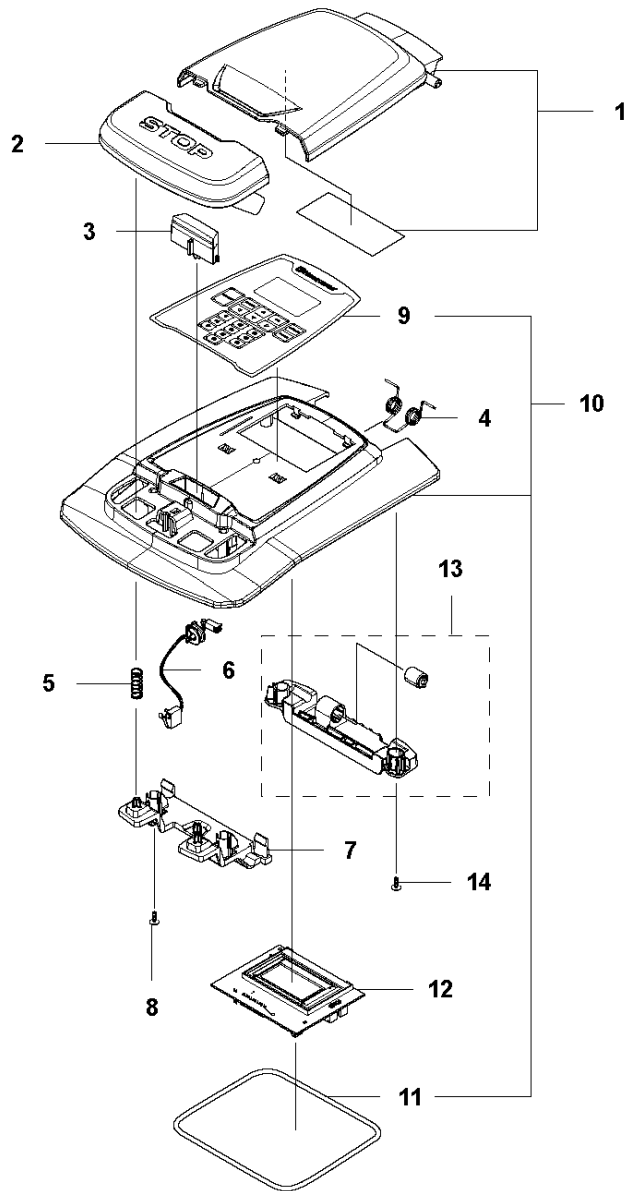

C AUTOMOWER 310, 315
CENTER CONSOL

CENTER CONSOL

AUTOMOWER 315, 2018-

Ref	Part No	Description	Remark	QTY KIT
1	587 65 13-01	HATCH KIT	Hatch KIT	1
2	585 27 56-01	BUTTON	Stop Button	1
3	585 27 59-01	LOCK	Lock	1
4	585 25 54-01	TORSION SPRING	Torsion Spring	1
5	576 24 22-01	SPRING	Spring	3
6	574 48 03-02	SWITCH	Switch	1
7	585 27 57-01	SUPPORT	Support Rear	1
8	575 54 33-14	SCREW	Screw	2
9	584 97 45-01	KEYBOARD	"Keyboard 2.1"" Display 310"	1
9	584 97 46-01	KEYBOARD	"Keyboard 2.8"" Display 315"	1
10	587 44 90-01	COVER KIT	"Cover KIT 2.1"" Display 310"	1
10	587 44 90-02	COVER KIT	"Cover KIT 2.8"" Display 315"	1
11	574 87 47-08	SEALING STRIP	Sealing Strip (1 pcs, 5 mm)	1
12	592 91 01-01	PRINTED CIRCUIT ASSY	"PCBA MMI 2.1"" Display 310"	1
12	592 91 02-01	PRINTED CIRCUIT ASSY	"PCBA MMI 2.8"" Display 315"	1
13	501 10 61-01	SUPPORT KIT	Support KIT	1
14	575 54 33-14	SCREW	Screw	2