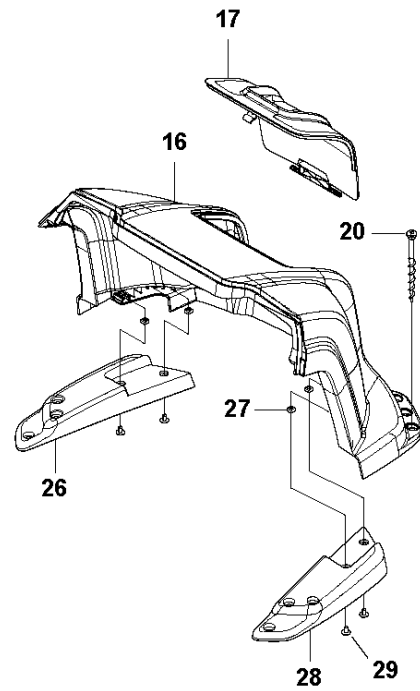

**AUTOMOWER 310, 315
ACCESSORIES**

31

ACCESSORIES

AUTOMOWER 315, 2018-

Ref	Part No	Description	Remark	QTY KIT
31	115820396	TBD	Technical Handbook -310, 315, Sileno: Spanish (USA)	1
1	577 85 81-03	DVD	DVD Autocheck EXP	1
2	577 51 81-02	CABLE	Service Cable (USB)	1
3	522 91 67-01	BAG	Bag	1
4	580 68 95-02	LABEL	Warranty Seal 1pcs	1
5	577 60 68-01	TEST EQUIPMENT	Interruption Detector	1
6	587 22 40-01	WALL HANGER	Wallhanger 310/315	1
7	588 40 84-01	CHARGER	Quick Charger with Battery Test	1
8	588 20 26-01	CABLE ASSY	Cable Quick Charger	1
9	587 23 58-01	BODY KIT	Top Cover Grey	1
9	587 23 58-02	BODY KIT	Top Cover White	1
9	587 23 58-03	BODY KIT	Top Cover Orange	1
10	587 23 57-01	BRUSH KIT	Wheel Brush KIT (Holder x2, Brush x6)	1
11	587 23 53-01	WHEEL KIT	Terrain KIT (Brush KIT + Rear wheels)	1
12	505 13 28-03	BRUSH	Brush, 6 pcs	1
13	587 23 61-01	HOUSING	House KIT	1
14	577 46 90-01	DECAL	Decal	1
15	585 32 35-01	COVER	Lid	1
16	586 99 38-01	COVER	Cover Base	1
17	585 32 36-01	HATCH	Hatch	1
18	585 32 40-02	HANDLE	Handle Left	1
19	585 32 41-01	ROD	Rod	1
20	575 23 86-01	SCREW KIT	Screw KIT, 6 pcs	1
21	580 51 14-01	SPRING	Spring	2
22	585 34 16-01	BEAM	Beam	1
23	575 54 33-14	SCREW	Screw	9
24	585 34 15-01	HINGE PIN	Hinge Pin	2
25	585 32 40-01	HANDLE	Handle Right	1
26	585 32 38-02	SUPPORT	Support Left	1
27	503 22 66-01	SQUARE NUT	Square Nut	4
28	585 32 38-01	SUPPORT	Support Right	1
29	535 12 93-03	SCREW IHPANM	Screw	4
30	586 66 23-05	GPS MODULE	AMC - Automower Connect KIT	1
31	115 82 03-01	WORKSHOP MANUAL	Technical Handbook -310, 315, Sileno: Swedish	1
31	115 82 03-06	WORKSHOP MANUAL	Technical Handbook -310, 315, Sileno: Danish	1
31	115 82 03-11	WORKSHOP MANUAL	Technical Handbook -310, 315, Sileno: Finnish	1
31	115 82 03-21	WORKSHOP MANUAL	Technical Handbook -310, 315, Sileno: Norwegian	1
31	115 82 03-26	WORKSHOP MANUAL	Technical Handbook -310, 315, Sileno: English	1
31	115 82 03-31	WORKSHOP MANUAL	Technical Handbook -310, 315, Sileno: French	1
31	115 82 03-36	WORKSHOP MANUAL	Technical Handbook -310, 315, Sileno: Dutch	1
31	115 82 03-41	WORKSHOP MANUAL	Technical Handbook -310, 315, Sileno: Italian	1
31	115 82 03-46	WORKSHOP MANUAL	Technical Handbook -310, 315, Sileno: Spanish	1
31	115 82 03-51	WORKSHOP MANUAL	Technical Handbook -310, 315, Sileno: German	1
31	115820356	TBD	Technical Handbook -310, 315, Sileno: Russian	1
31	115820358	TBD	Technical Handbook -310, 315, Sileno: Hungarian	1
31	115820359	TBD	Technical Handbook -310, 315, Sileno: Portuguese	1
31	115820361	TBD	Technical Handbook -310, 315, Sileno: Polish	1