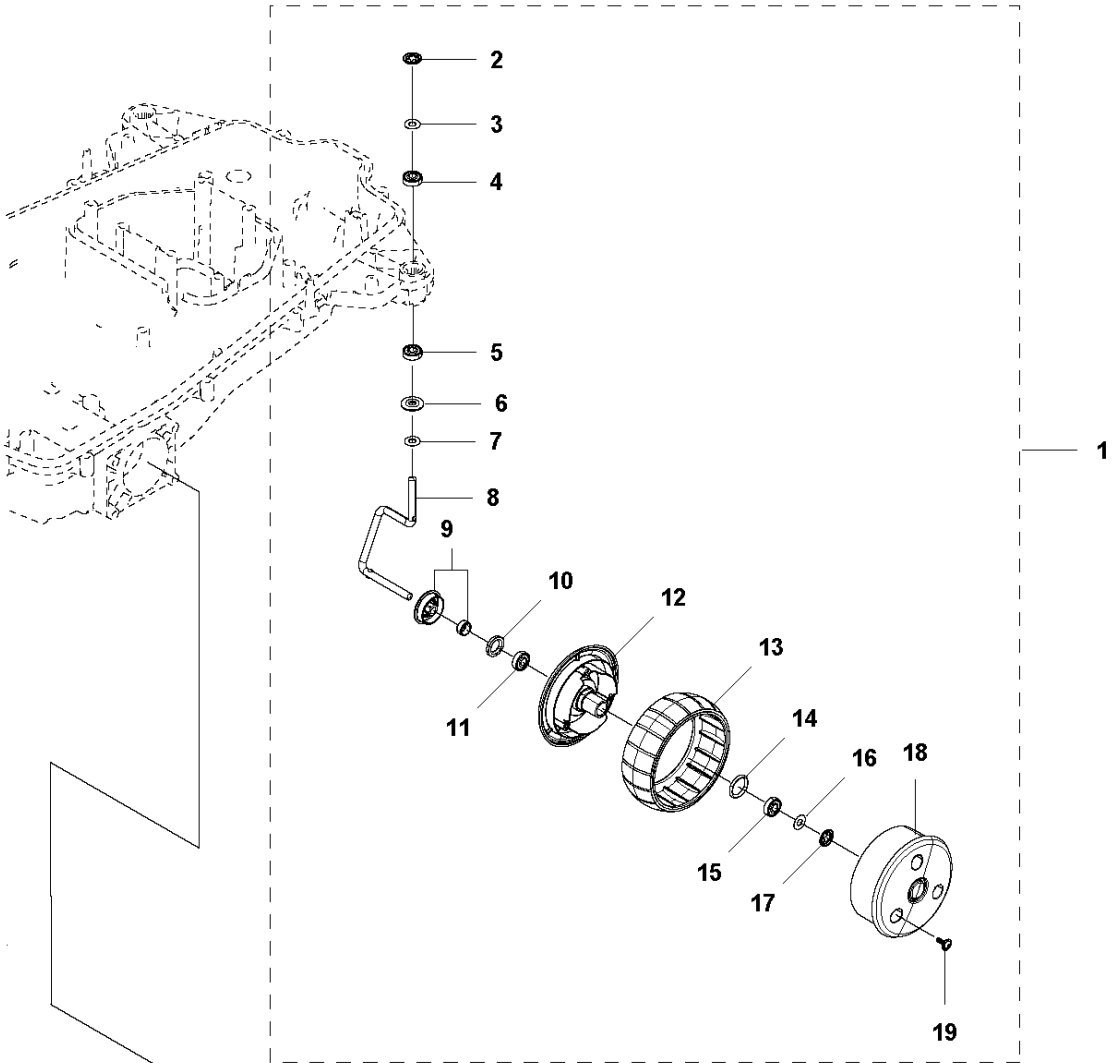

E AUTOMOWER 310, 315
WHEELS & TIRES

WHEELS & TIRES

AUTOMOWER 315, 2018-

Ref	Part No	Description	Remark	QTY KIT
1	587 65 19-01	WHEEL KIT	Front Wheel Assy	2
2	576 01 94-02	LOCKWASHER	Lock Washer	2
3	585 19 68-01	WASHER	Washer	2
4	585 21 42-01	BALL BEARING	Ball Bearing	2
5	585 21 42-01	BALL BEARING	Ball Bearing	2
6	535 08 78-02	WASHER	Washer	2
7	585 19 68-01	WASHER	Washer	2
8	585 18 72-01	SPINDLE	Spindle	2
9	587 44 93-01	SHIELD KIT	Shield KIT	2
10	580 48 71-01	SEALING	Sealing	2
11	585 21 42-01	BALL BEARING	Ball Bearing	2
12	579 45 71-01	WHEEL	Wheel Inside	2
13	574 44 98-01	WHEEL	Wheel Tyre	2
14	580 44 51-01	O-RING	O-ring	2
15	585 21 42-01	BALL BEARING	Ball Bearing	2
16	585 19 68-01	WASHER	Washer	2
17	576 01 94-01	LOCKWASHER	Lock Washer	2
18	579 45 72-01	WHEEL	Wheel Outside	2
19	575 54 33-14	SCREW	Screw	6
20	580 44 39-02	O-RING	O-ring	2
21	587 44 94-02	MOTOR KIT	Motor ASSY	1
22	574 45 01-01	SCREW ITXPANT	Screw	8
23	585 06 56-01	COVER	Cover - Rear Wheel	2
24	585 06 61-01	REAR WHEEL	Rear Wheel	2
25	586 21 06-01	WASHER	Washer	2
26	731 43 24-01	HEXAGON THIN NUT	Thin Nut	2
27	579 50 55-02	HUB CAP	Hub Cap	2