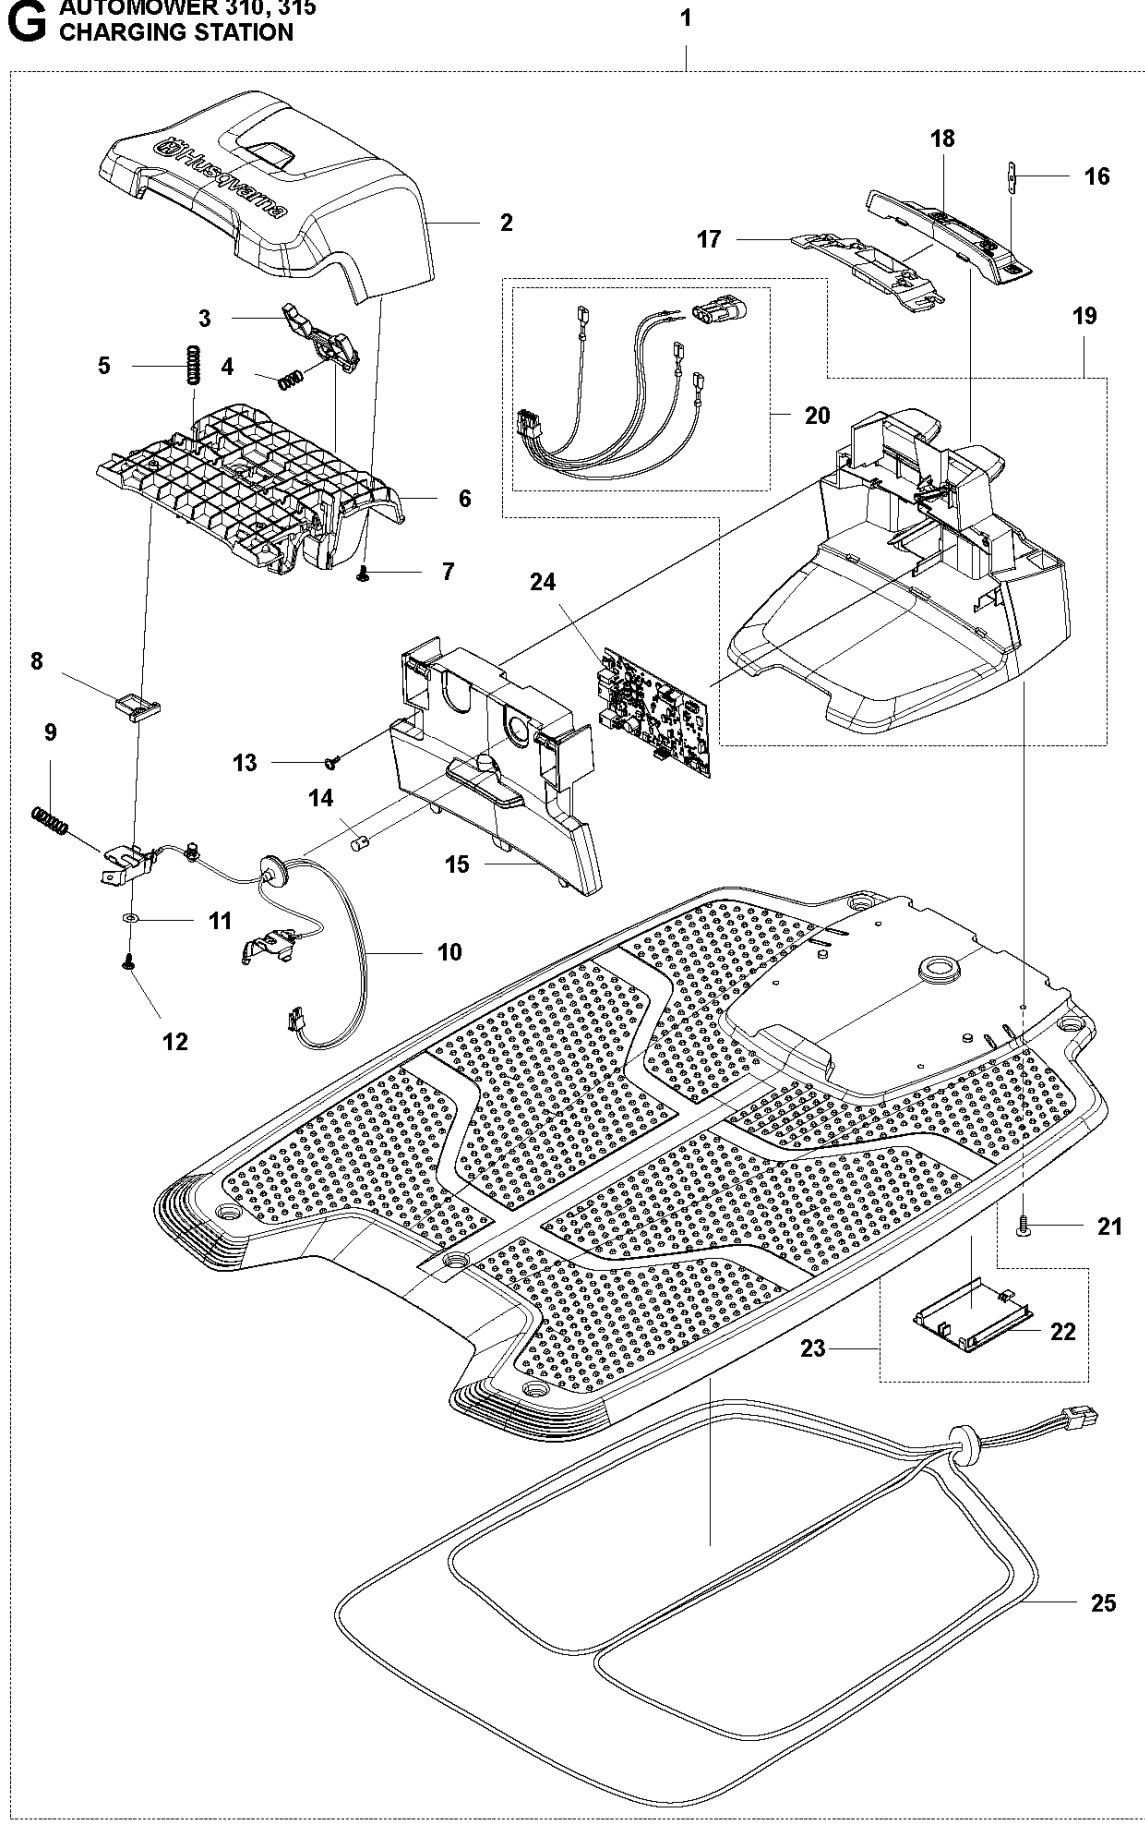

G AUTOMOWER 310, 315
CHARGING STATION

CHARGING STATION

AUTOMOWER 315, 2018-

Ref	Part No	Description	Remark	QTY	KIT
1	585 16 40-02	CHARGING STATION	Charging Station	1	
2	585 07 11-02	CAP	Cap	1	
3	579 46 24-02	BUTTON	Button - Release	1	
4	574 48 70-01	SPRING	Spring	1	
5	580 51 14-01	SPRING	Spring	2	
6	579 45 80-04	FRAME	Frame	1	
7	575 54 33-14	SCREW	Screw	4	
8	579 46 05-01	DISTANCE	Distance	2	
9	580 51 14-01	SPRING	Spring	2	
10	585 53 95-02	CABLE ASSY	Loom Charging Contact	1	
11	734 11 37-41	WASHER	Washer	2	
12	575 54 33-14	SCREW	Screw	2	
13	575 54 33-14	SCREW	Screw	2	
14	590 21 72-01	LENS	Lens	1	
15	585 07 14-01	LID	Lid	1	
16	580 50 41-01	TERMINAL	Terminal	3	
17	579 45 98-01	PAN	Panel	1	
18	579 45 99-01	HOLDER	Holder	1	
19	588 41 61-01	HOUSING ASSY	Housing	1	
20	587 65 15-01	LOOM KIT	Loom	1	
21	575 54 33-14	SCREW	Screw	4	
22	585 91 93-01	COVER	Cover	1	
23	587 65 16-02	CHARGING PLATE	Charging Plate KIT	1	
24	590 68 53-01	PRINTED CIRCUIT ASSY	Printed Circuit ASSY	1	
25	590 52 72-01	CABLE ASSY		1	1