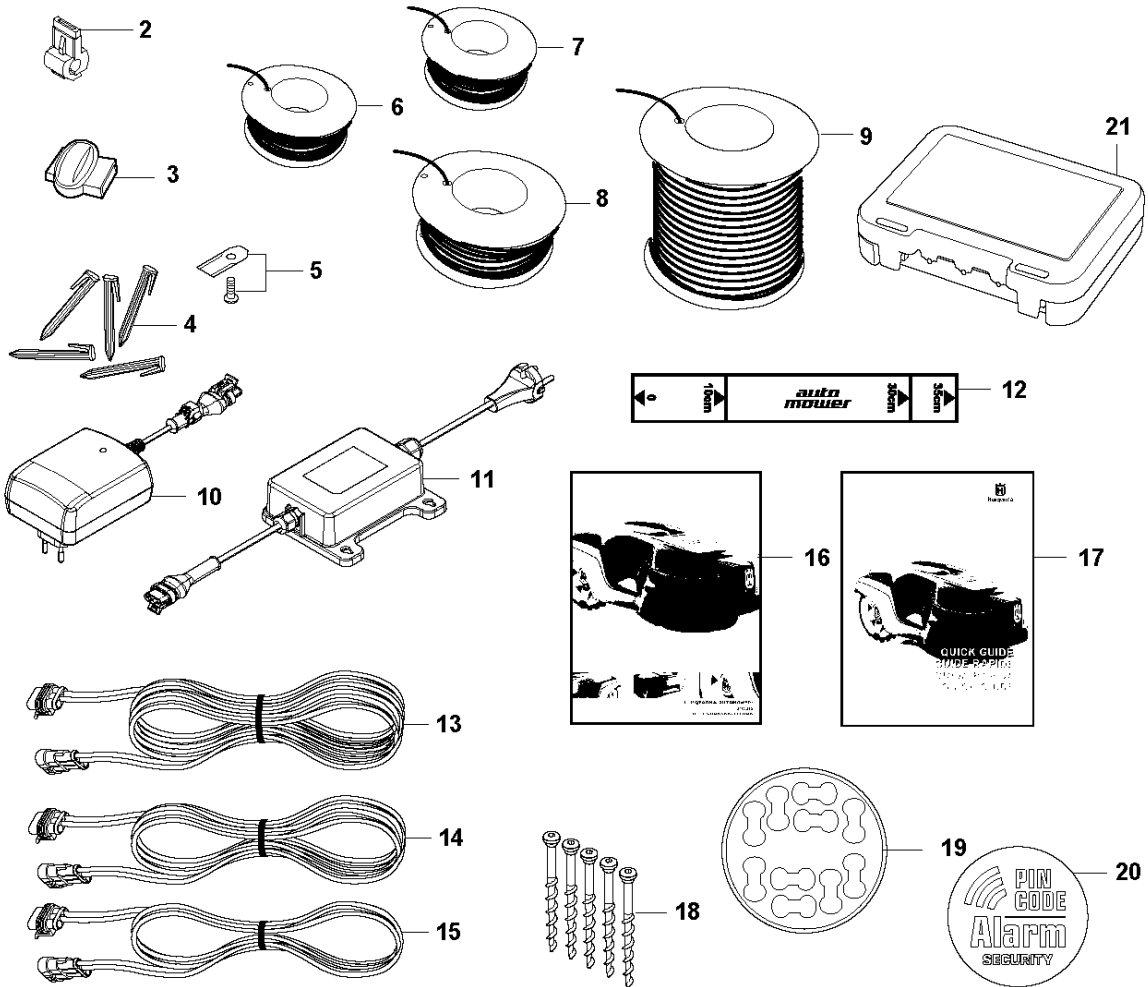

H AUTOMOWER 310, 315 INSTALLATION ACCESSORIES

INSTALLATION ACCESSORIES

AUTOMOWER 315, 2018-

Ref	Part No	Description	Remark	QTY KIT
1	967 62 36-01	INSTALLATION KIT	Installation KIT S: Wire (150 m), Staples (300 pcs), Connectors (3 pcs), Couplers (5 pcs)	1
1	967 62 36-02	INSTALLATION KIT	Installation KIT M: Wire (250 m), Staples (400 pcs), Connectors (3 pcs), Couplers (5 pcs)	1
1	967 62 36-03	INSTALLATION KIT	Installation KIT L: Wire (400 m), Staples (600 pcs), Connectors (5 pcs), Couplers (5 pcs)	1
2	535 12 90-01	CONNECTOR	Loop Wire Connector	1
2	577 86 48-01	CONNECTOR	Loop Wire Connector, Blister Pack, 5 pcs	1
2	535 12 90-02	CONNECTOR	Loop Wire Connector, Blister Pack, 100 pcs	1
3	501 98 02-01	COUPLER	Coupler	1
3	577 86 47-01	COUPLER	Coupler, Blister Pack, 5 pcs	2
3	501 98 02-03	COUPLER	Coupler, 100 pcs	1
4	583 97 34-01	STAPLE	Staples, 100 pcs	1
5	577 86 46-03	BLADE SET	Long Life - Safety Blade, Blister Pack, 9 pcs	1
5	577 60 65-05	BLADE SET	Long Life - Safety Blade, 45 pcs	1
5	577 60 66-04	BLADE SET	Long Life - Safety Blade, 300 pcs	1
6	577 86 43-02	WIRE	Wire, Blister Pack, (50 m)	1
6	580 66 20-02	WIRE	Wire (150 m)	1
6	577 86 43-01	WIRE	Wire, Blister Pack, (150 m)	1
7	580 66 20-01	WIRE	Wire (250 m)	1
8	522 91 41-01	WIRE	Wire (500 m)	1
9	580 66 20-04	WIRE	Wire (800 m)	1
10	584 86 25-01	POWER UNIT	Power Supply Unit EU	1
11	584 86 26-02	POWER UNIT	Power Supply Unit UK, IE	1
11	584 86 26-03	POWER UNIT	Power Supply Unit CH	1
11	584 86 26-04	POWER UNIT	Power Supply Unit US, CA	1
11	584 86 26-05	POWER UNIT	Power Supply Unit AU, NZ	1
11	584 86 26-06	POWER UNIT	Power Supply Unit JP	1
12	544 17 75-01	MEASURING TAPE	Measuring Tape	1
13	579 82 51-01	CABLE ASSY	Low voltage cable 20m	1
14	579 82 51-02	CABLE ASSY	Low voltage cable 10m	1
15	579 82 51-03	CABLE ASSY	Low voltage cable 3m	1
16	115875706	TBD	Operator's Manual, Swedish	1
16	115875711	TBD	Operator's Manual, Danish	1
16	115875721	TBD	Operator's Manual, Finnish	1
16	115875726	TBD	Operator's Manual, Norwegian	1
16	115875731	TBD	Operator's Manual, English	1
16	115875732	TBD	Operator's Manual, French	1
16	115875736	TBD	Operator's Manual, French (CA)	1
16	115875741	TBD	Operator's Manual, Dutch	1
16	115875746	TBD	Operator's Manual, Italian	1
16	115875751	TBD	Operator's Manual, Spanish	1
16	115875756	TBD	Operator's Manual, German	1
16	115875758	TBD	Operator's Manual, Russian	1
16	115875759	TBD	Operator's Manual, Hungarian	1
16	115875761	TBD	Operator's Manual, Portuguese	1
16	115875762	TBD	Operator's Manual, Polish	1
16	115875763	TBD	Operator's Manual, Romanian	1