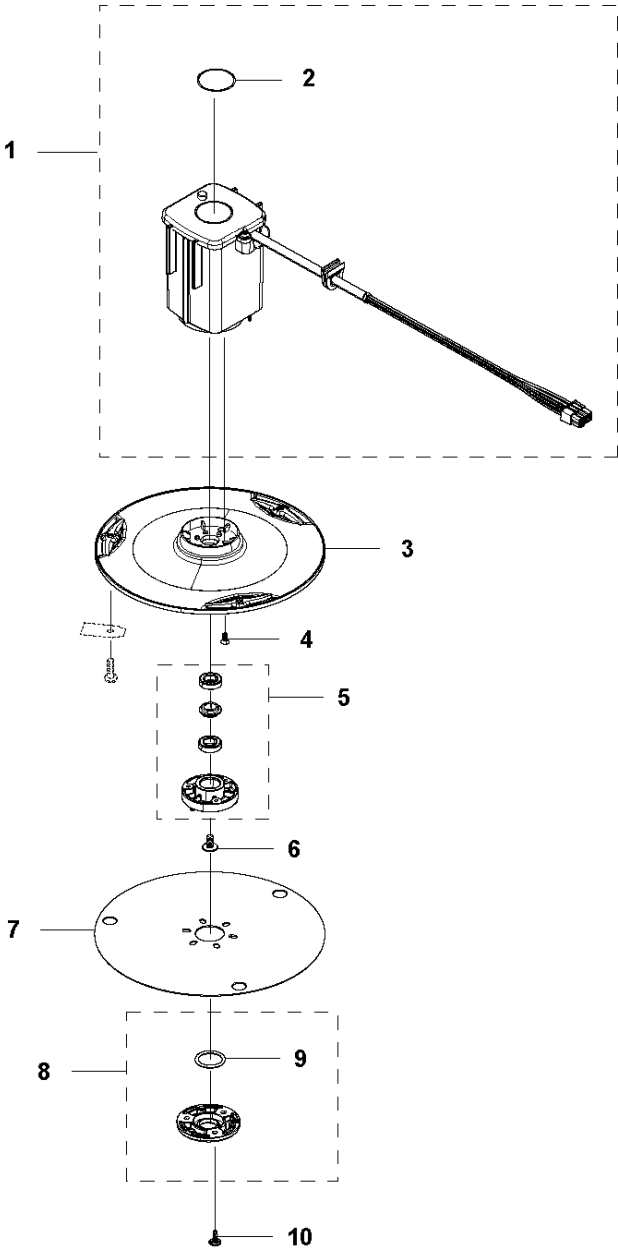

F AUTOMOWER 310, 315
BLADE MOTOR & CUTTING EQUIPMENT

BLADE MOTOR & CUTTING EQUIPMENT

AUTOMOWER 315, 2018-

Ref	Part No	Description	Remark	QTY KIT
2	577 75 37-01	KIT	Air Filter	10
1	584 92 05-02	MOTOR ASSY	Motor ASSY	1
3	585 29 69-01	CUTTING DISC	Cutting Disk	1
4	535 13 05-02	SCREW	Screw	3
5	588 42 17-01	BEARING HOUSING ASSY	Bearing Housing ASSY	1
6	535 07 60-01	SCREW	Screw	1
7	585 29 70-01	SKID PLATE	Skid Plate	1
8	587 44 96-01	COVER KIT	Bearing Cover	1
9	585 29 75-01	O-RING	O-Ring	1
10	575 54 33-14	SCREW	Screw	3