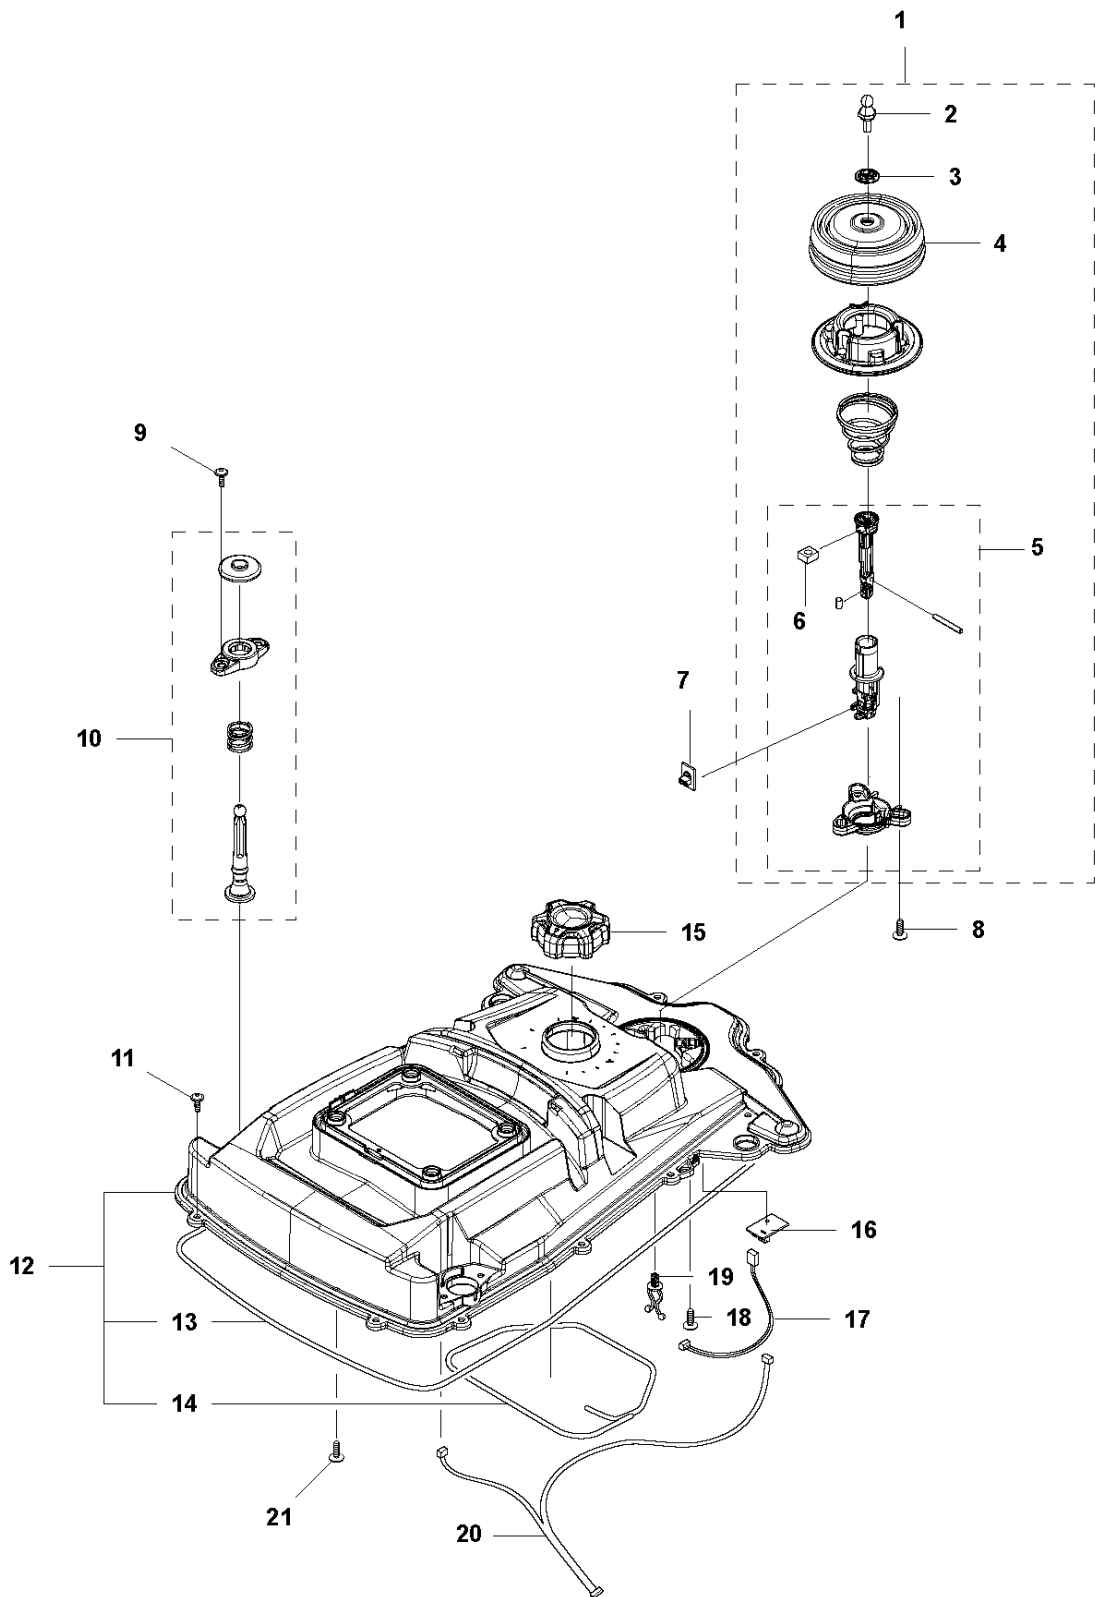

# SPARE PARTS LIST

ROBOTIC LAWN MOWERS

AUTOMOWER 315, 2018-

**A** AUTOMOWER 310, 315  
COVER

## COVER

AUTOMOWER 315, 2018-

Ref	Part No	Description	Remark	QTY KIT
1	587 23 58-01	BODY KIT	Top Cover Grey	1
1	587 23 58-02	BODY KIT	Top Cover White	1
1	587 23 58-03	BODY KIT	Top Cover Orange	1
2	585 53 81-01	HOOD	Hood 310	1
2	585 53 81-02	HOOD	Hood 315	1
3	585 53 92-02	CABLE ASSY	Charging Plate Wiring	1
4	587 44 86-01	HOLDER KIT	Holder KIT	1
5	574 45 01-01	SCREW ITPANT	Screw	1
6	587 44 85-01	BODY KIT	Body ASSY	1
7	587 41 94-02	SPRING	Spring Hood	1
8	580 52 68-01	CAP	Cap Snaploc	3
9	574 38 21-01	DECAL	Crown	1
10	587 44 87-01	BUMPER	Bumper ASSY	1
11	586 35 97-01	LABEL	Label Warning	1
12	574 45 01-01	SCREW ITPANT	Screw	2

**B** AUTOMOWER 310, 315  
CHASSIS UPPER

## CENTER CONSOL

AUTOMOWER 315, 2018-

Ref	Part No	Description	Remark	QTY KIT
1	587 65 13-01	HATCH KIT	Hatch KIT	1
2	585 27 56-01	BUTTON	Stop Button	1
3	585 27 59-01	LOCK	Lock	1
4	585 25 54-01	TORSION SPRING	Torsion Spring	1
5	576 24 22-01	SPRING	Spring	3
6	574 48 03-02	SWITCH	Switch	1
7	585 27 57-01	SUPPORT	Support Rear	1
8	575 54 33-14	SCREW	Screw	2
9	584 97 45-01	KEYBOARD	"Keyboard 2.1"" Display 310"	1
9	584 97 46-01	KEYBOARD	"Keyboard 2.8"" Display 315"	1
10	587 44 90-01	COVER KIT	"Cover KIT 2.1"" Display 310"	1
10	587 44 90-02	COVER KIT	"Cover KIT 2.8"" Display 315"	1
11	574 87 47-08	SEALING STRIP	Sealing Strip (1 pcs, 5 mm)	1
12	592 91 01-01	PRINTED CIRCUIT ASSY	"PCBA MMI 2.1"" Display 310"	1
12	592 91 02-01	PRINTED CIRCUIT ASSY	"PCBA MMI 2.8"" Display 315"	1
13	501 10 61-01	SUPPORT KIT	Support KIT	1
14	575 54 33-14	SCREW	Screw	2