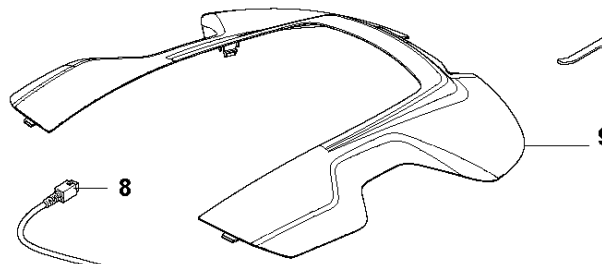

**AUTOMOWER 310, 315
ACCESSORIES**

31

ACCESSORIES

AUTOMOWER 315, 2018-

Ref	Part No	Description	Remark	QTY KIT
31	115820396	TBD	Technical Handbook -310, 315, Sileno: Spanish (USA)	1
1	577 85 81-03	DVD	DVD Autocheck EXP	1
2	577 51 81-02	CABLE	Service Cable (USB)	1
3	522 91 67-01	BAG	Bag	1
4	580 68 95-02	LABEL	Warranty Seal 1pcs	1
5	577 60 68-01	TEST EQUIPMENT	Interruption Detector	1
6	587 22 40-01	WALL HANGER	Wallhanger 310/315	1
7	588 40 84-01	CHARGER	Quick Charger with Battery Test	1
8	588 20 26-01	CABLE ASSY	Cable Quick Charger	1
9	587 23 58-01	BODY KIT	Top Cover Grey	1
9	587 23 58-02	BODY KIT	Top Cover White	1
9	587 23 58-03	BODY KIT	Top Cover Orange	1
10	587 23 57-01	BRUSH KIT	Wheel Brush KIT (Holder x2, Brush x6)	1
11	587 23 53-01	WHEEL KIT	Terrain KIT (Brush KIT + Rear wheels)	1
12	505 13 28-03	BRUSH	Brush, 6 pcs	1
13	587 23 61-01	HOUSING	House KIT	1
14	577 46 90-01	DECAL	Decal	1
15	585 32 35-01	COVER	Lid	1
16	586 99 38-01	COVER	Cover Base	1
17	585 32 36-01	HATCH	Hatch	1
18	585 32 40-02	HANDLE	Handle Left	1
19	585 32 41-01	ROD	Rod	1
20	575 23 86-01	SCREW KIT	Screw KIT, 6 pcs	1
21	580 51 14-01	SPRING	Spring	2
22	585 34 16-01	BEAM	Beam	1
23	575 54 33-14	SCREW	Screw	9
24	585 34 15-01	HINGE PIN	Hinge Pin	2
25	585 32 40-01	HANDLE	Handle Right	1
26	585 32 38-02	SUPPORT	Support Left	1
27	503 22 66-01	SQUARE NUT	Square Nut	4
28	585 32 38-01	SUPPORT	Support Right	1
29	535 12 93-03	SCREW IHPANM	Screw	4
30	586 66 23-05	GPS MODULE	AMC - Automower Connect KIT	1
31	115 82 03-01	WORKSHOP MANUAL	Technical Handbook -310, 315, Sileno: Swedish	1
31	115 82 03-06	WORKSHOP MANUAL	Technical Handbook -310, 315, Sileno: Danish	1
31	115 82 03-11	WORKSHOP MANUAL	Technical Handbook -310, 315, Sileno: Finnish	1
31	115 82 03-21	WORKSHOP MANUAL	Technical Handbook -310, 315, Sileno: Norwegian	1
31	115 82 03-26	WORKSHOP MANUAL	Technical Handbook -310, 315, Sileno: English	1
31	115 82 03-31	WORKSHOP MANUAL	Technical Handbook -310, 315, Sileno: French	1
31	115 82 03-36	WORKSHOP MANUAL	Technical Handbook -310, 315, Sileno: Dutch	1
31	115 82 03-41	WORKSHOP MANUAL	Technical Handbook -310, 315, Sileno: Italian	1
31	115 82 03-46	WORKSHOP MANUAL	Technical Handbook -310, 315, Sileno: Spanish	1
31	115 82 03-51	WORKSHOP MANUAL	Technical Handbook -310, 315, Sileno: German	1
31	115820356	TBD	Technical Handbook -310, 315, Sileno: Russian	1
31	115820358	TBD	Technical Handbook -310, 315, Sileno: Hungarian	1
31	115820359	TBD	Technical Handbook -310, 315, Sileno: Portuguese	1
31	115820361	TBD	Technical Handbook -310, 315, Sileno: Polish	1