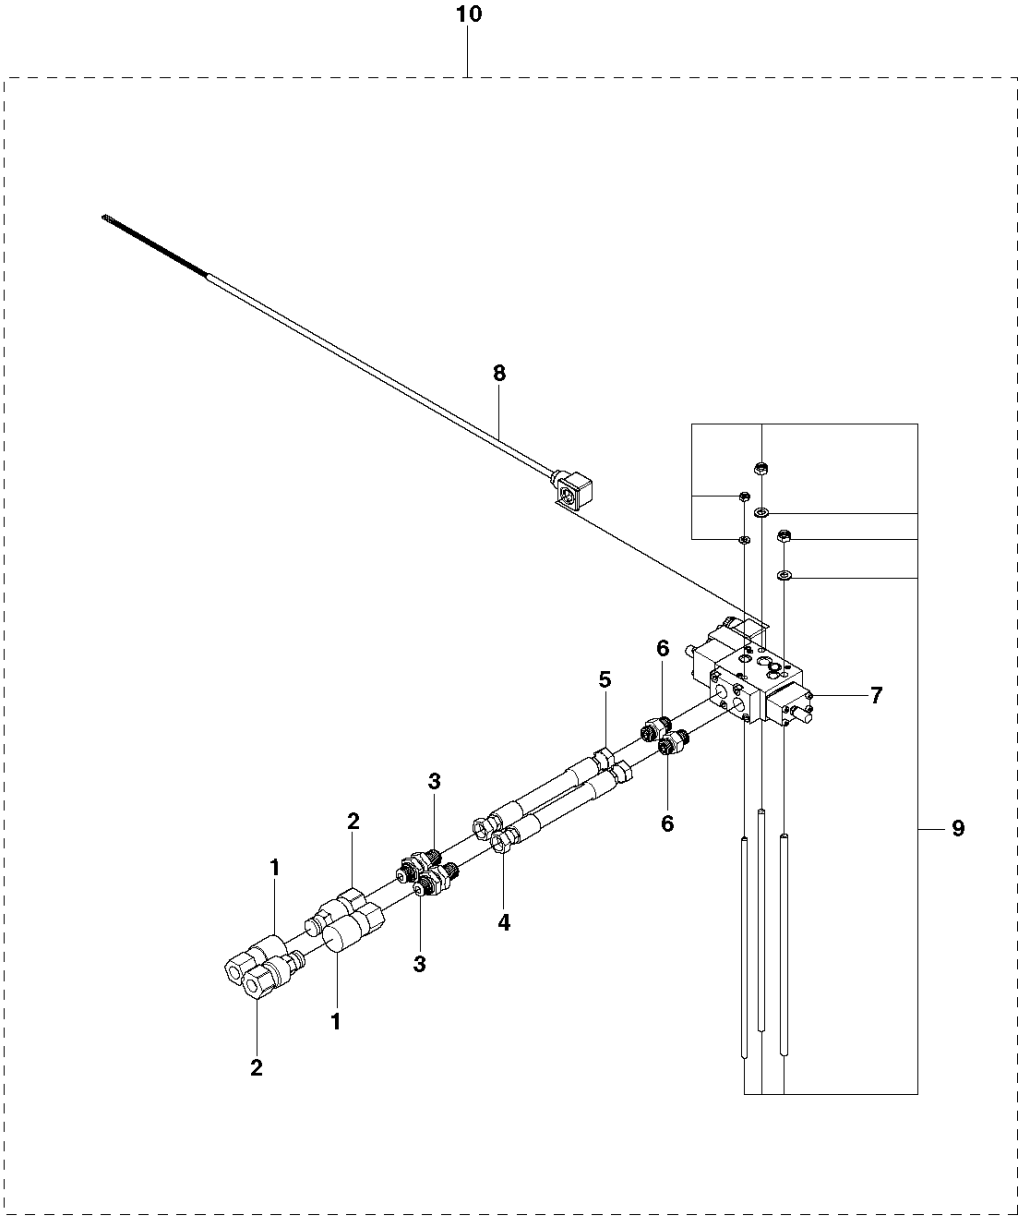

# SPARE PARTS LIST

ACCESSORIES AND TOOLS

EXTRA HYDRAUL FUNCTION

DXR 140  
EXTRA HYDRAULIC FUNCTION

Ref	Part No	Description	Remark	QTY	KIT
1	576 37 34-01	QUICK COUPLING		2	10
2	576 37 32-01	QUICK COUPLING		2	10
3	576 41 20-01	ADAPTER		2	10
4	579 47 49-02	HOSE ASSY	Right side	1	10
5	579 47 49-03	HOSE ASSY	Left side	1	10
6	522 73 00-01	ADAPTER		2	10
7	585 53 29-01	VALVE		1	10
8	576 61 44-02	CABLE		1	10
9	523 06 20-01	THREAD TAP	Extra hydraulic function 1 (6 sections)	1	10
9	523 06 24-01	THREAD TAP	Extra hydraulic function 2 (7 sections)	1	
10	584 30 13-01	LOOSE PARTS KIT		1	

DXR 250, 270, 300 & 310  
EXTRA HYDRAULIC FUNCTION

Ref	Part No	Description	Remark	QTY	KIT
1	576 37 34-01	QUICK COUPLING		2	11
2	576 37 32-01	QUICK COUPLING		2	11
3	576 41 20-01	ADAPTER		2	11
4	576 41 21-02	HOSE ASSY	For DXR 310	2	11
4	576 41 21-05	HOSE ASSY	For DXR 300	2	11
4	576 41 21-08	HOSE ASSY	For DXR 250 & 270	2	11
5	510 06 97-13	HOSE ASSY	Left side	1	11
6	510 06 97-12	HOSE ASSY	Right side	1	11
7	510 24 58-01	ADAPTER		2	11
8	585 53 29-01	VALVE		1	11
9	576 61 44-01	CABLE		1	11
10	522 96 34-01	THREAD TAP	Extra hydraulic function 1 (5 sections, 250-300)	1	11
10	523 06 20-01	THREAD TAP	Extra hydraulic function 1/2 (6 sections, 310/250-300)	1	
10	523 06 24-01	THREAD TAP	Extra hydraulic function 2 (7 sections, 310)	1	
11	576 37 31-01	KIT	For DXR 310	1	
11	581 80 87-01	HYDRAULIC KIT	For DXR 300	1	
11	581 80 86-01	HYDRAULIC KIT	For DXR 250-270	1	