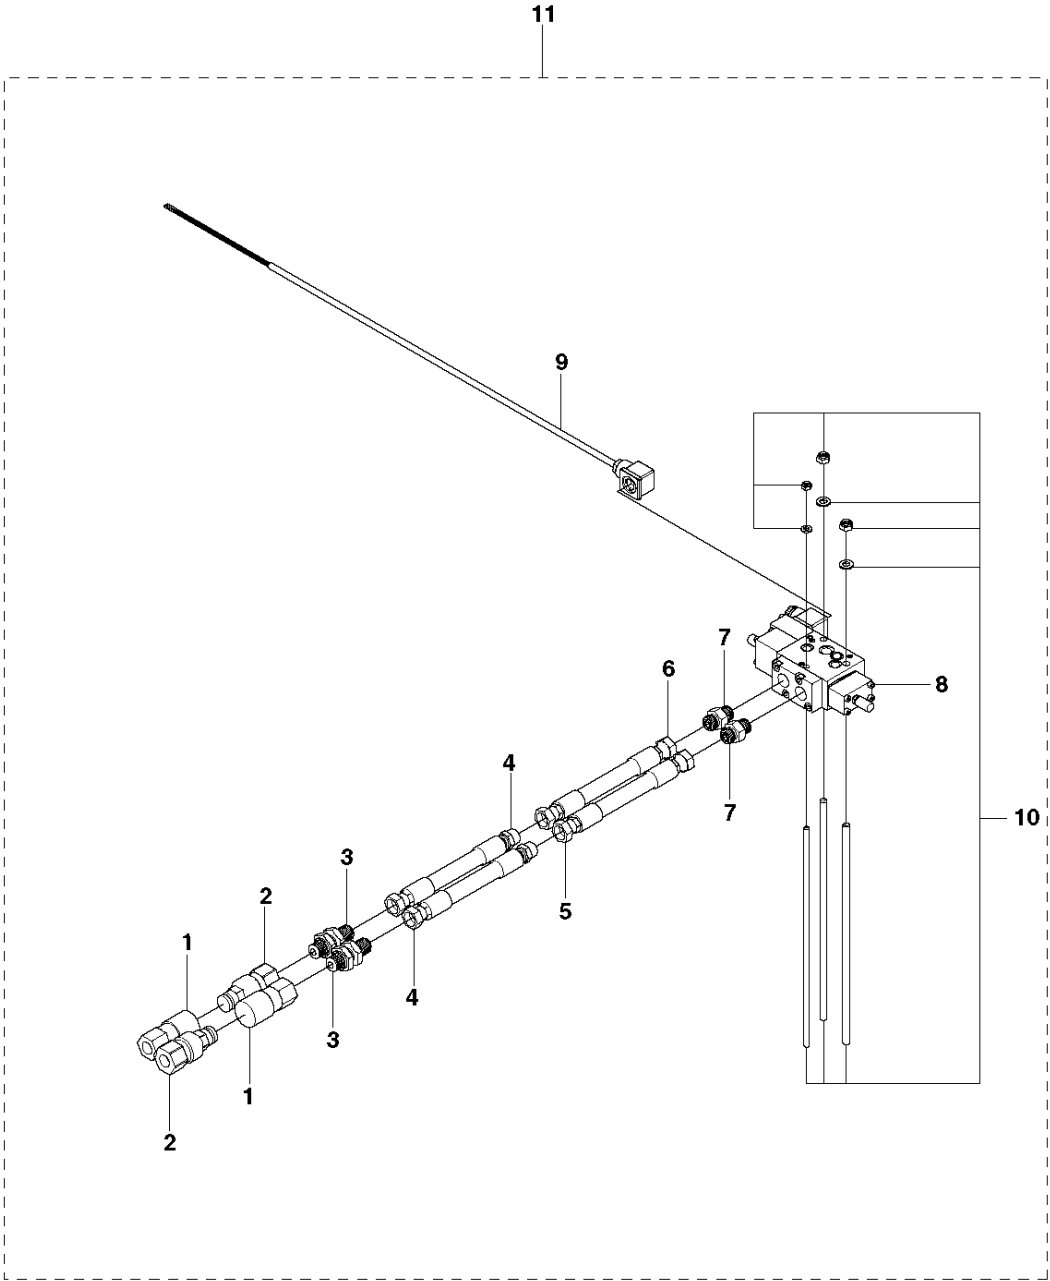

# SPARE PARTS LIST

ACCESSORIES AND TOOLS

EXTRA HYDRAUL FUNCTION

DXR 140  
EXTRA HYDRAULIC FUNCTION

Ref	Part No	Description	Remark	QTY	KIT
1	576 37 34-01	QUICK COUPLING		2	10
2	576 37 32-01	QUICK COUPLING		2	10
3	576 41 20-01	ADAPTER		2	10
4	579 47 49-02	HOSE ASSY	Right side	1	10
5	579 47 49-03	HOSE ASSY	Left side	1	10
6	522 73 00-01	ADAPTER		2	10
7	585 53 29-01	VALVE		1	10
8	576 61 44-02	CABLE		1	10
9	523 06 20-01	THREAD TAP	Extra hydraulic function 1 (6 sections)	1	10
9	523 06 24-01	THREAD TAP	Extra hydraulic function 2 (7 sections)	1	
10	584 30 13-01	LOOSE PARTS KIT		1	

DXR 250, 270, 300 & 310  
EXTRA HYDRAULIC FUNCTION

Ref	Part No	Description	Remark	QTY	KIT
1	576 37 34-01	QUICK COUPLING		2	11
2	576 37 32-01	QUICK COUPLING		2	11
3	576 41 20-01	ADAPTER		2	11
4	576 41 21-02	HOSE ASSY	For DXR 310	2	11
4	576 41 21-05	HOSE ASSY	For DXR 300	2	11
4	576 41 21-08	HOSE ASSY	For DXR 250 & 270	2	11
5	510 06 97-13	HOSE ASSY	Left side	1	11
6	510 06 97-12	HOSE ASSY	Right side	1	11
7	510 24 58-01	ADAPTER		2	11
8	585 53 29-01	VALVE		1	11
9	576 61 44-01	CABLE		1	11
10	522 96 34-01	THREAD TAP	Extra hydraulic function 1 (5 sections, 250-300)	1	11
10	523 06 20-01	THREAD TAP	Extra hydraulic function 1/2 (6 sections, 310/250-300)	1	
10	523 06 24-01	THREAD TAP	Extra hydraulic function 2 (7 sections, 310)	1	
11	576 37 31-01	KIT	For DXR 310	1	
11	581 80 87-01	HYDRAULIC KIT	For DXR 300	1	
11	581 80 86-01	HYDRAULIC KIT	For DXR 250-270	1	