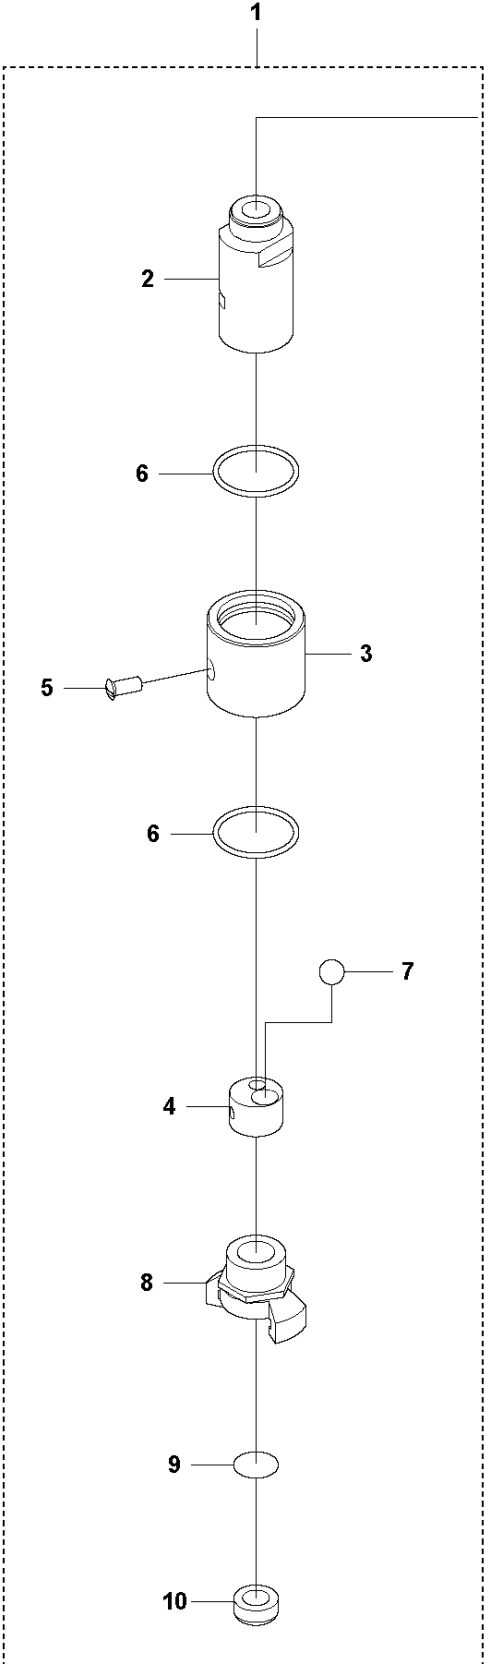

SPARE PARTS LIST

POKERS

AY 37, 967939301, 967939302, 2019-08

A AY 37
PRODUCT COMPLETE

PRODUCT COMPLETE

AY 37, 967939301, 967939302, 2019-08

Ref	Part No	Description	Remark	QTY KIT
1	594 78 97-01	CAP		1
2	594 26 77-01	O-RING	22.5x2 NBR 70 shore	2
3	594 40 13-01	ROTOR		1
4	594 27 45-01	DISC		1
5	594 81 91-01	TUBE		1
6	594 27 46-01	FLANGE		1
7	594 27 47-01	NOZZLE		1
8	595 52 10-01	CAP		1
9	594 27 93-01	CLAMP		2
10	595 44 47-01	SLEEVE		1
11	594 25 44-02	HOSE	2.1 meters	1
12	595 44 46-02	EXHAUST HOSE	2 meters	1
13	594 79 25-01	CLAMP		1
14	594 81 92-01	NIPPLE		1
15	594 40 12-01	NIPPLE		1
16	594 52 76-01	O-RING	15.1x2.7 NBR 70 shore	1
17	595 14 14-01	RIVET		2
18	594 25 44-03	HOSE	4.1 meters	1
19	594 25 44-04	HOSE	6.1 meters	1
20	595 44 46-03	EXHAUST HOSE	4 meters	1
21	595 44 46-04	EXHAUST HOSE	6 meters	1
22	595 46 15-01	LUBRICATION NIPPLE	Lubricator, optional	1
23	594 28 00-01	HANDLE	Quick coupling	1

B AY 37
QUICK COUPLING W/ BALL-STOP VALVE

QUICK COUPLING W/ BALL-STOP VALVE

AY 37, 967939301, 967939302, 2019-08

Ref	Part No	Description	Remark	QTY KIT	
1	594 28 00-01	HANDLE	Quick coupling w/ ball-stop valve, complete	1	1
2	594 28 01-01	BODY		1	1
3	594 79 12-01	BUSHING		1	1
4	594 28 02-01	UNIT		1	1
5	594 28 03-01	SCREW		1	1
6	594 28 05-01	O-RING	42.3x3 NBR 70 shore	2	1
7	594 28 04-01	BALL		1	1
8	594 25 53-01	COUPLING		1	1
9	594 25 37-01	FILTER		1	1
10	594 25 39-01	SEAL		1	1

C AY 37
LUBRICATOR

LUBRICATOR

AY 37, 967939301, 967939302, 2019-08

Ref	Part No	Description	Remark	QTY KIT	
1	595 46 15-01	LUBRICATION NIPPLE	Lubricator, complete	1	
2	595 16 92-01	WASHER		1	1
3	595 16 91-01	BODY		1	1
4	595 16 90-01	HOLDER		1	1
5	594 81 93-01	WASHER		1	1
6	594 25 76-01	SCREW		1	1
7	595 14 60-01	RING		8	1
8	595 15 14-01	TUBE		1	1
9	594 79 51-01	WIRE		2	1
10	598 64 71-01	O-RING	9.25x1.78 NBR 70 shore	1	1