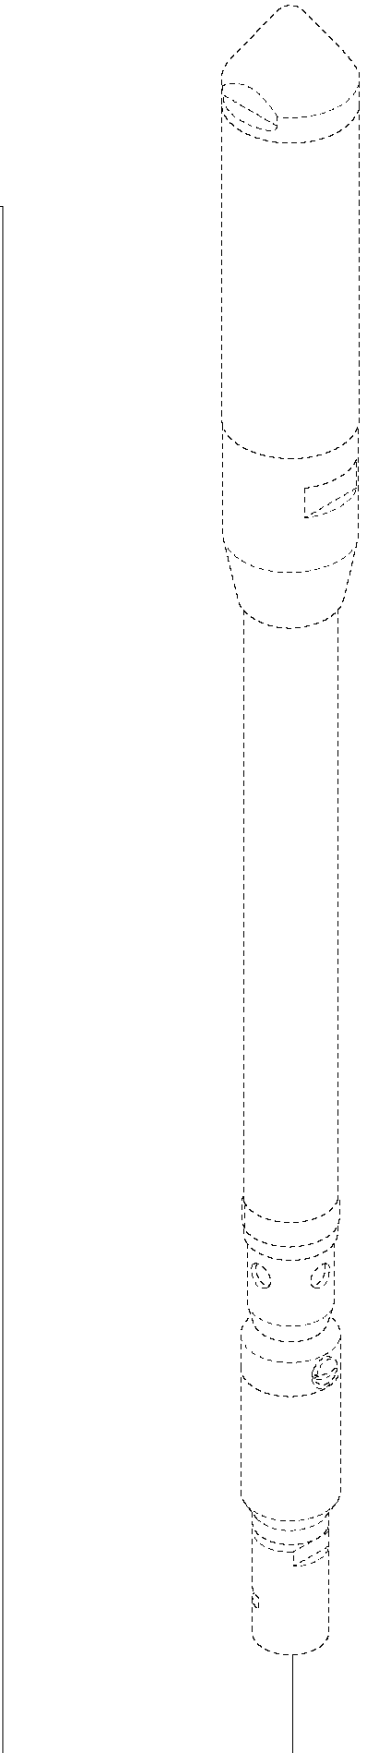

SPARE PARTS LIST

POKERS

AY 37, 967939301, 967939302, 2019-08

A AY 37
PRODUCT COMPLETE

PRODUCT COMPLETE

AY 37, 967939301, 967939302, 2019-08

Ref	Part No	Description	Remark	QTY KIT
1	594 78 97-01	CAP		1
2	594 26 77-01	O-RING	22.5x2 NBR 70 shore	2
3	594 40 13-01	ROTOR		1
4	594 27 45-01	DISC		1
5	594 81 91-01	TUBE		1
6	594 27 46-01	FLANGE		1
7	594 27 47-01	NOZZLE		1
8	595 52 10-01	CAP		1
9	594 27 93-01	CLAMP		2
10	595 44 47-01	SLEEVE		1
11	594 25 44-02	HOSE	2.1 meters	1
12	595 44 46-02	EXHAUST HOSE	2 meters	1
13	594 79 25-01	CLAMP		1
14	594 81 92-01	NIPPLE		1
15	594 40 12-01	NIPPLE		1
16	594 52 76-01	O-RING	15.1x2.7 NBR 70 shore	1
17	595 14 14-01	RIVET		2
18	594 25 44-03	HOSE	4.1 meters	1
19	594 25 44-04	HOSE	6.1 meters	1
20	595 44 46-03	EXHAUST HOSE	4 meters	1
21	595 44 46-04	EXHAUST HOSE	6 meters	1
22	595 46 15-01	LUBRICATION NIPPLE	Lubricator, optional	1
23	594 28 00-01	HANDLE	Quick coupling	1

B AY 37
QUICK COUPLING W/ BALL-STOP VALVE

QUICK COUPLING W/ BALL-STOP VALVE

AY 37, 967939301, 967939302, 2019-08

Ref	Part No	Description	Remark	QTY KIT	
1	594 28 00-01	HANDLE	Quick coupling w/ ball-stop valve, complete	1	1
2	594 28 01-01	BODY		1	1
3	594 79 12-01	BUSHING		1	1
4	594 28 02-01	UNIT		1	1
5	594 28 03-01	SCREW		1	1
6	594 28 05-01	O-RING	42.3x3 NBR 70 shore	2	1
7	594 28 04-01	BALL		1	1
8	594 25 53-01	COUPLING		1	1
9	594 25 37-01	FILTER		1	1
10	594 25 39-01	SEAL		1	1

C AY 37
LUBRICATOR

LUBRICATOR

AY 37, 967939301, 967939302, 2019-08

Ref	Part No	Description	Remark	QTY KIT	
1	595 46 15-01	LUBRICATION NIPPLE	Lubricator, complete	1	
2	595 16 92-01	WASHER		1	1
3	595 16 91-01	BODY		1	1
4	595 16 90-01	HOLDER		1	1
5	594 81 93-01	WASHER		1	1
6	594 25 76-01	SCREW		1	1
7	595 14 60-01	RING		8	1
8	595 15 14-01	TUBE		1	1
9	594 79 51-01	WIRE		2	1
10	598 64 71-01	O-RING	9.25x1.78 NBR 70 shore	1	1