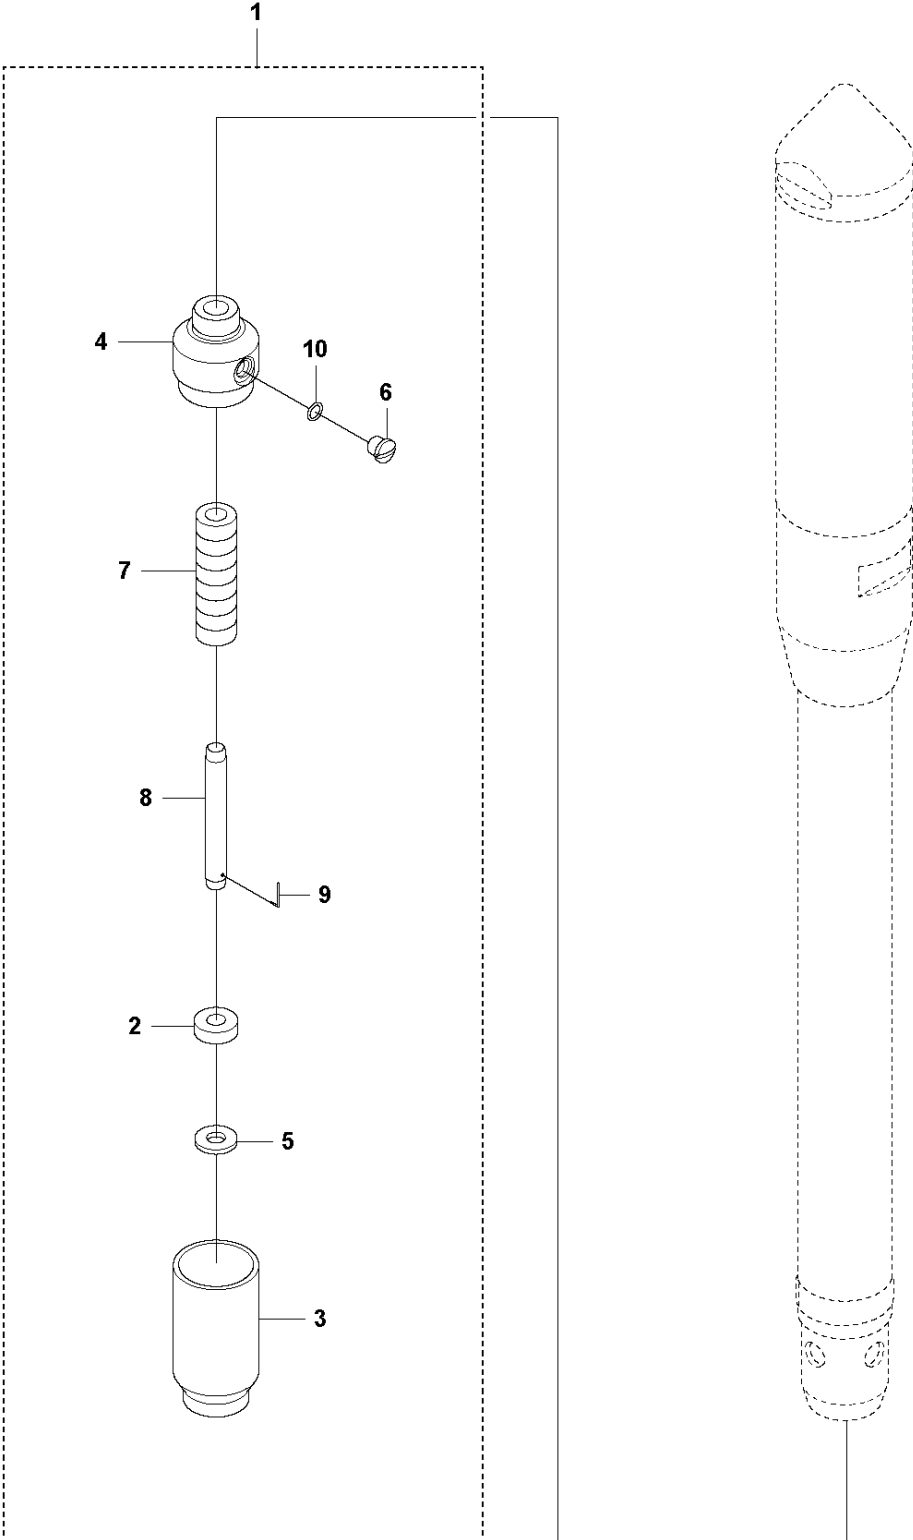

SPARE PARTS LIST

POKERS

AY 37, 967939301, 967939302, 2019-08

A AY 37
PRODUCT COMPLETE

PRODUCT COMPLETE

AY 37, 967939301, 967939302, 2019-08

Ref	Part No	Description	Remark	QTY KIT
1	594 78 97-01	CAP		1
2	594 26 77-01	O-RING	22.5x2 NBR 70 shore	2
3	594 40 13-01	ROTOR		1
4	594 27 45-01	DISC		1
5	594 81 91-01	TUBE		1
6	594 27 46-01	FLANGE		1
7	594 27 47-01	NOZZLE		1
8	595 52 10-01	CAP		1
9	594 27 93-01	CLAMP		2
10	595 44 47-01	SLEEVE		1
11	594 25 44-02	HOSE	2.1 meters	1
12	595 44 46-02	EXHAUST HOSE	2 meters	1
13	594 79 25-01	CLAMP		1
14	594 81 92-01	NIPPLE		1
15	594 40 12-01	NIPPLE		1
16	594 52 76-01	O-RING	15.1x2.7 NBR 70 shore	1
17	595 14 14-01	RIVET		2
18	594 25 44-03	HOSE	4.1 meters	1
19	594 25 44-04	HOSE	6.1 meters	1
20	595 44 46-03	EXHAUST HOSE	4 meters	1
21	595 44 46-04	EXHAUST HOSE	6 meters	1
22	595 46 15-01	LUBRICATION NIPPLE	Lubricator, optional	1
23	594 28 00-01	HANDLE	Quick coupling	1

B AY 37
QUICK COUPLING W/ BALL-STOP VALVE

QUICK COUPLING W/ BALL-STOP VALVE

AY 37, 967939301, 967939302, 2019-08

Ref	Part No	Description	Remark	QTY KIT	
1	594 28 00-01	HANDLE	Quick coupling w/ ball-stop valve, complete	1	1
2	594 28 01-01	BODY		1	1
3	594 79 12-01	BUSHING		1	1
4	594 28 02-01	UNIT		1	1
5	594 28 03-01	SCREW		1	1
6	594 28 05-01	O-RING	42.3x3 NBR 70 shore	2	1
7	594 28 04-01	BALL		1	1
8	594 25 53-01	COUPLING		1	1
9	594 25 37-01	FILTER		1	1
10	594 25 39-01	SEAL		1	1

C AY 37
LUBRICATOR

LUBRICATOR

AY 37, 967939301, 967939302, 2019-08

Ref	Part No	Description	Remark	QTY KIT	
1	595 46 15-01	LUBRICATION NIPPLE	Lubricator, complete	1	
2	595 16 92-01	WASHER		1	1
3	595 16 91-01	BODY		1	1
4	595 16 90-01	HOLDER		1	1
5	594 81 93-01	WASHER		1	1
6	594 25 76-01	SCREW		1	1
7	595 14 60-01	RING		8	1
8	595 15 14-01	TUBE		1	1
9	594 79 51-01	WIRE		2	1
10	598 64 71-01	O-RING	9.25x1.78 NBR 70 shore	1	1