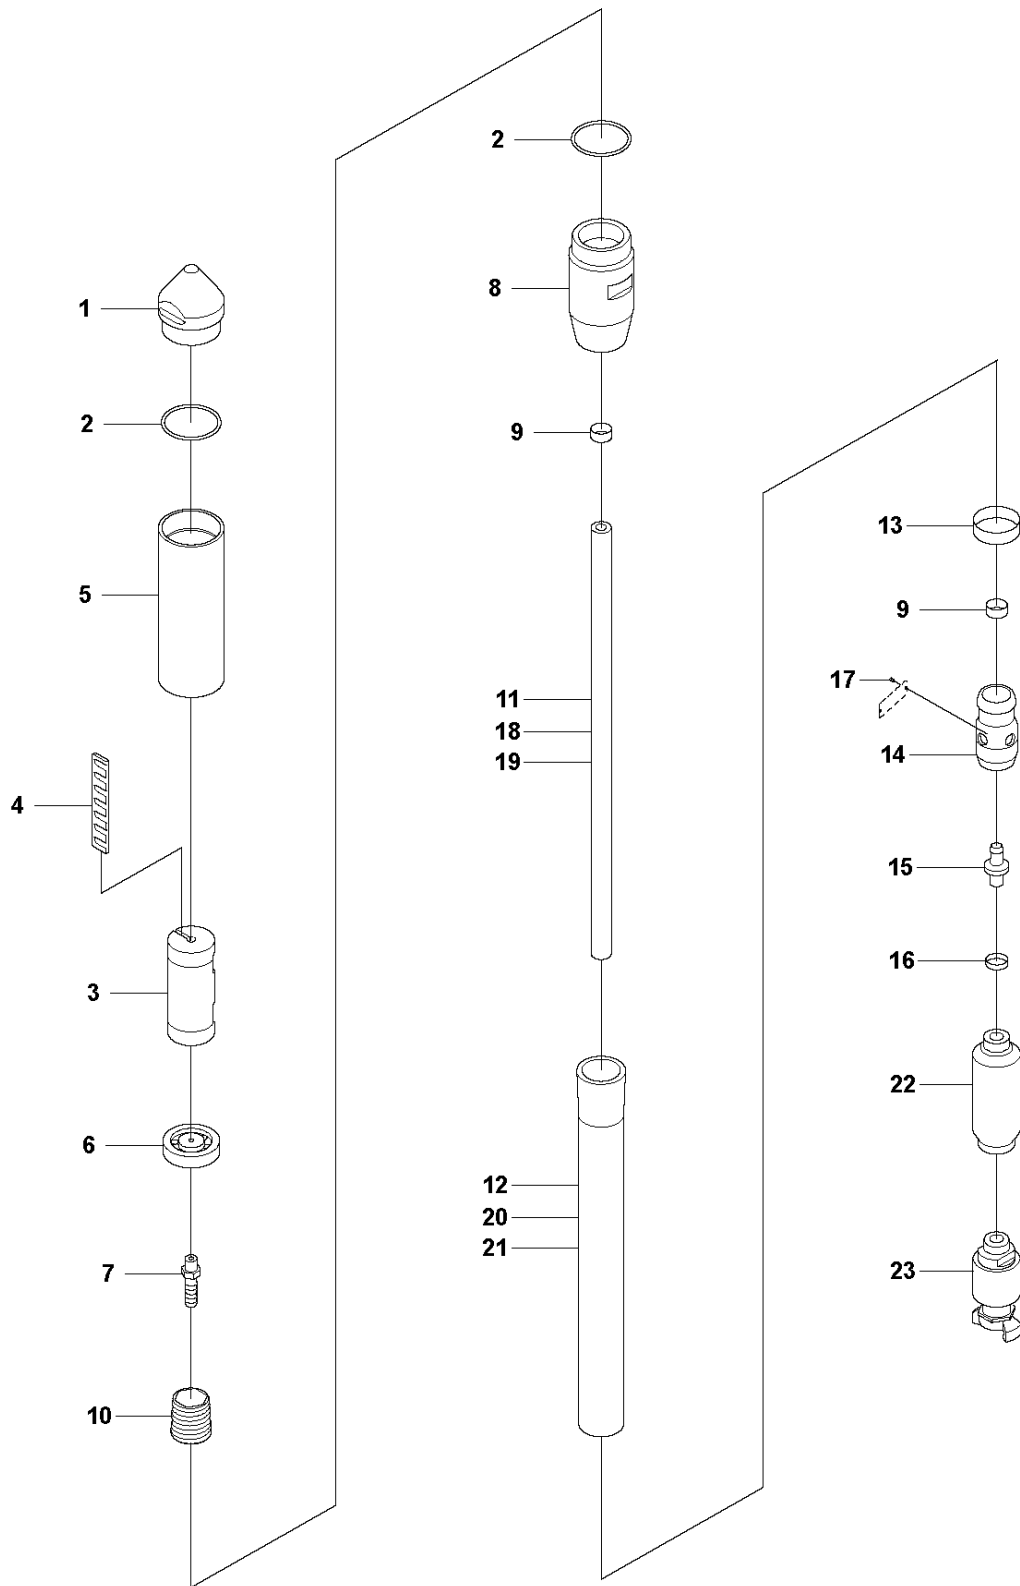

SPARE PARTS LIST

POKERS

AY 37, 967939301, 967939302, 2019-08

A AY 37
PRODUCT COMPLETE

PRODUCT COMPLETE

AY 37, 967939301, 967939302, 2019-08

Ref	Part No	Description	Remark	QTY KIT
1	594 78 97-01	CAP		1
2	594 26 77-01	O-RING	22.5x2 NBR 70 shore	2
3	594 40 13-01	ROTOR		1
4	594 27 45-01	DISC		1
5	594 81 91-01	TUBE		1
6	594 27 46-01	FLANGE		1
7	594 27 47-01	NOZZLE		1
8	595 52 10-01	CAP		1
9	594 27 93-01	CLAMP		2
10	595 44 47-01	SLEEVE		1
11	594 25 44-02	HOSE	2.1 meters	1
12	595 44 46-02	EXHAUST HOSE	2 meters	1
13	594 79 25-01	CLAMP		1
14	594 81 92-01	NIPPLE		1
15	594 40 12-01	NIPPLE		1
16	594 52 76-01	O-RING	15.1x2.7 NBR 70 shore	1
17	595 14 14-01	RIVET		2
18	594 25 44-03	HOSE	4.1 meters	1
19	594 25 44-04	HOSE	6.1 meters	1
20	595 44 46-03	EXHAUST HOSE	4 meters	1
21	595 44 46-04	EXHAUST HOSE	6 meters	1
22	595 46 15-01	LUBRICATION NIPPLE	Lubricator, optional	1
23	594 28 00-01	HANDLE	Quick coupling	1

B AY 37
QUICK COUPLING W/ BALL-STOP VALVE

QUICK COUPLING W/ BALL-STOP VALVE

AY 37, 967939301, 967939302, 2019-08

Ref	Part No	Description	Remark	QTY KIT	
1	594 28 00-01	HANDLE	Quick coupling w/ ball-stop valve, complete	1	1
2	594 28 01-01	BODY		1	1
3	594 79 12-01	BUSHING		1	1
4	594 28 02-01	UNIT		1	1
5	594 28 03-01	SCREW		1	1
6	594 28 05-01	O-RING	42.3x3 NBR 70 shore	2	1
7	594 28 04-01	BALL		1	1
8	594 25 53-01	COUPLING		1	1
9	594 25 37-01	FILTER		1	1
10	594 25 39-01	SEAL		1	1

C AY 37
LUBRICATOR

LUBRICATOR

AY 37, 967939301, 967939302, 2019-08

Ref	Part No	Description	Remark	QTY KIT	
1	595 46 15-01	LUBRICATION NIPPLE	Lubricator, complete	1	
2	595 16 92-01	WASHER		1	1
3	595 16 91-01	BODY		1	1
4	595 16 90-01	HOLDER		1	1
5	594 81 93-01	WASHER		1	1
6	594 25 76-01	SCREW		1	1
7	595 14 60-01	RING		8	1
8	595 15 14-01	TUBE		1	1
9	594 79 51-01	WIRE		2	1
10	598 64 71-01	O-RING	9.25x1.78 NBR 70 shore	1	1