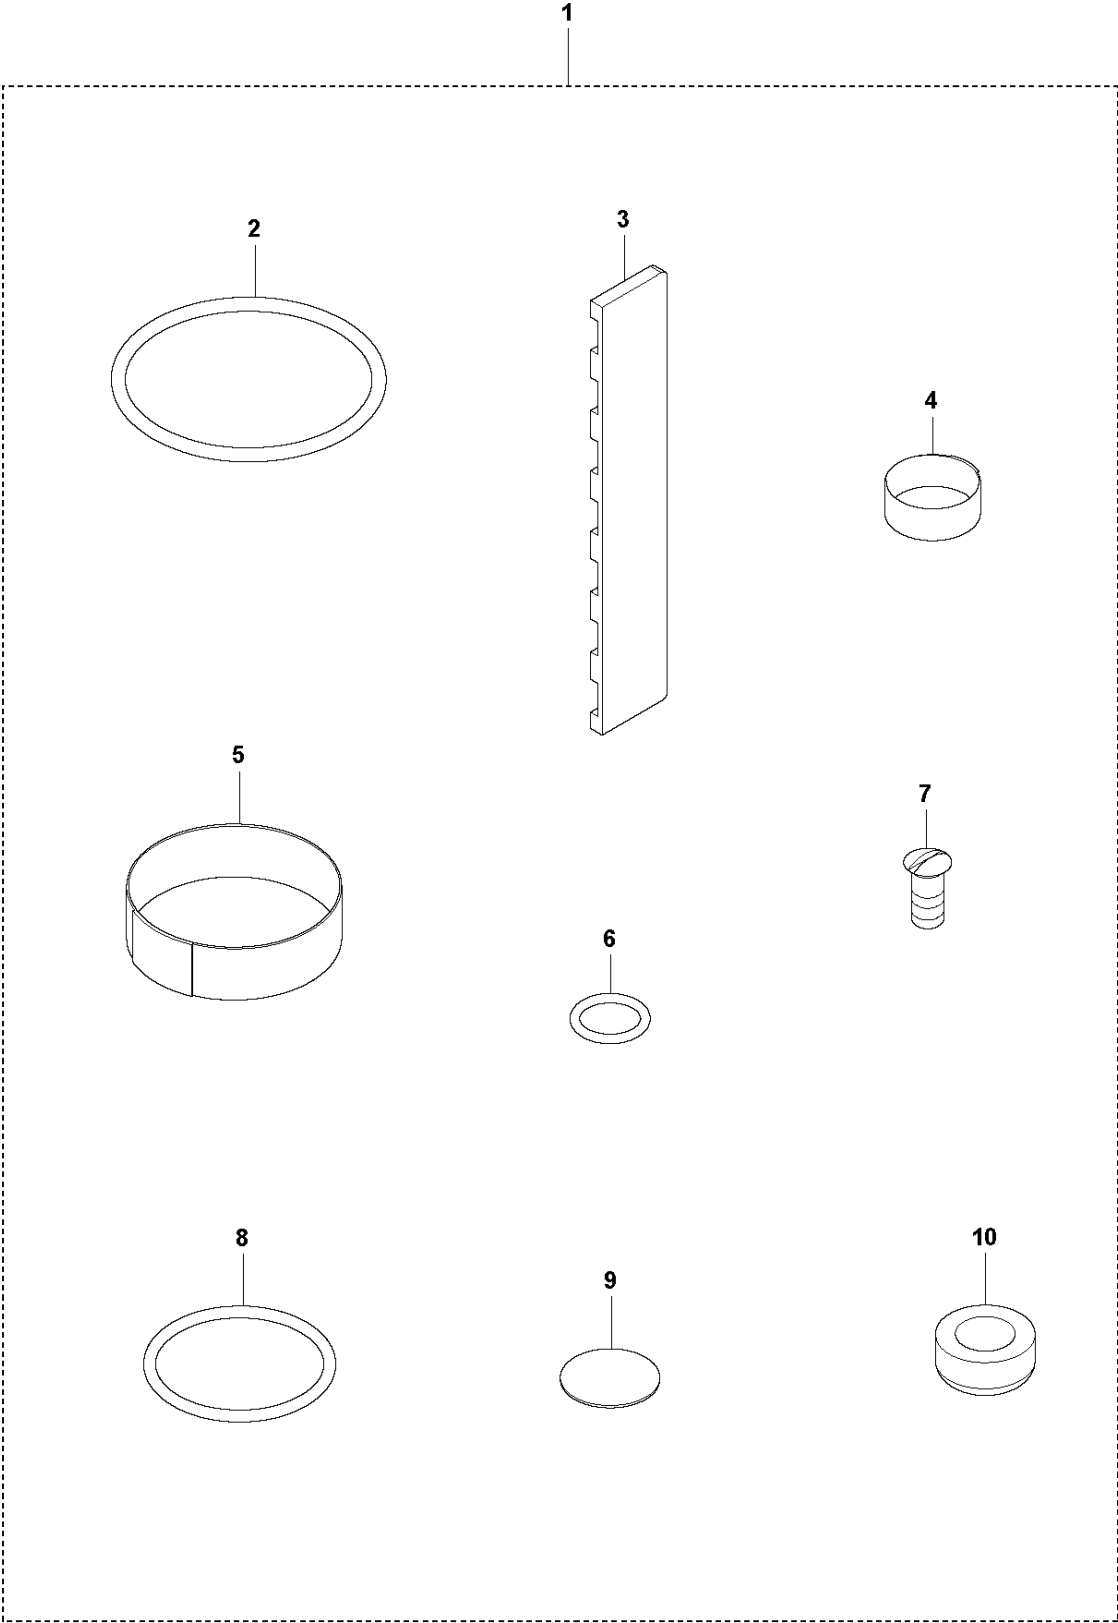

D AY 37
SERVICE KIT

SERVICE KIT

AY 37, 967939301, 967939302, 2019-08

Ref	Part No	Description	Remark	QTY KIT	
2	594 26 77-01	O-RING	22.5x2 NBR 70 shore	2	1
1	594 36 97-01	SERVICE KIT		1	
3	594 27 45-01	DISC		1	1
4	594 27 93-01	CLAMP		2	1
5	594 79 25-01	CLAMP		1	1
6	594 52 76-01	O-RING	15.1x2.7 NBR 70 shore	1	1
7	594 28 03-01	SCREW		1	1
8	594 28 05-01	O-RING	42.3x3 NBR 70 shore	2	1
9	594 25 37-01	FILTER		1	1
10	594 25 39-01	SEAL		1	1