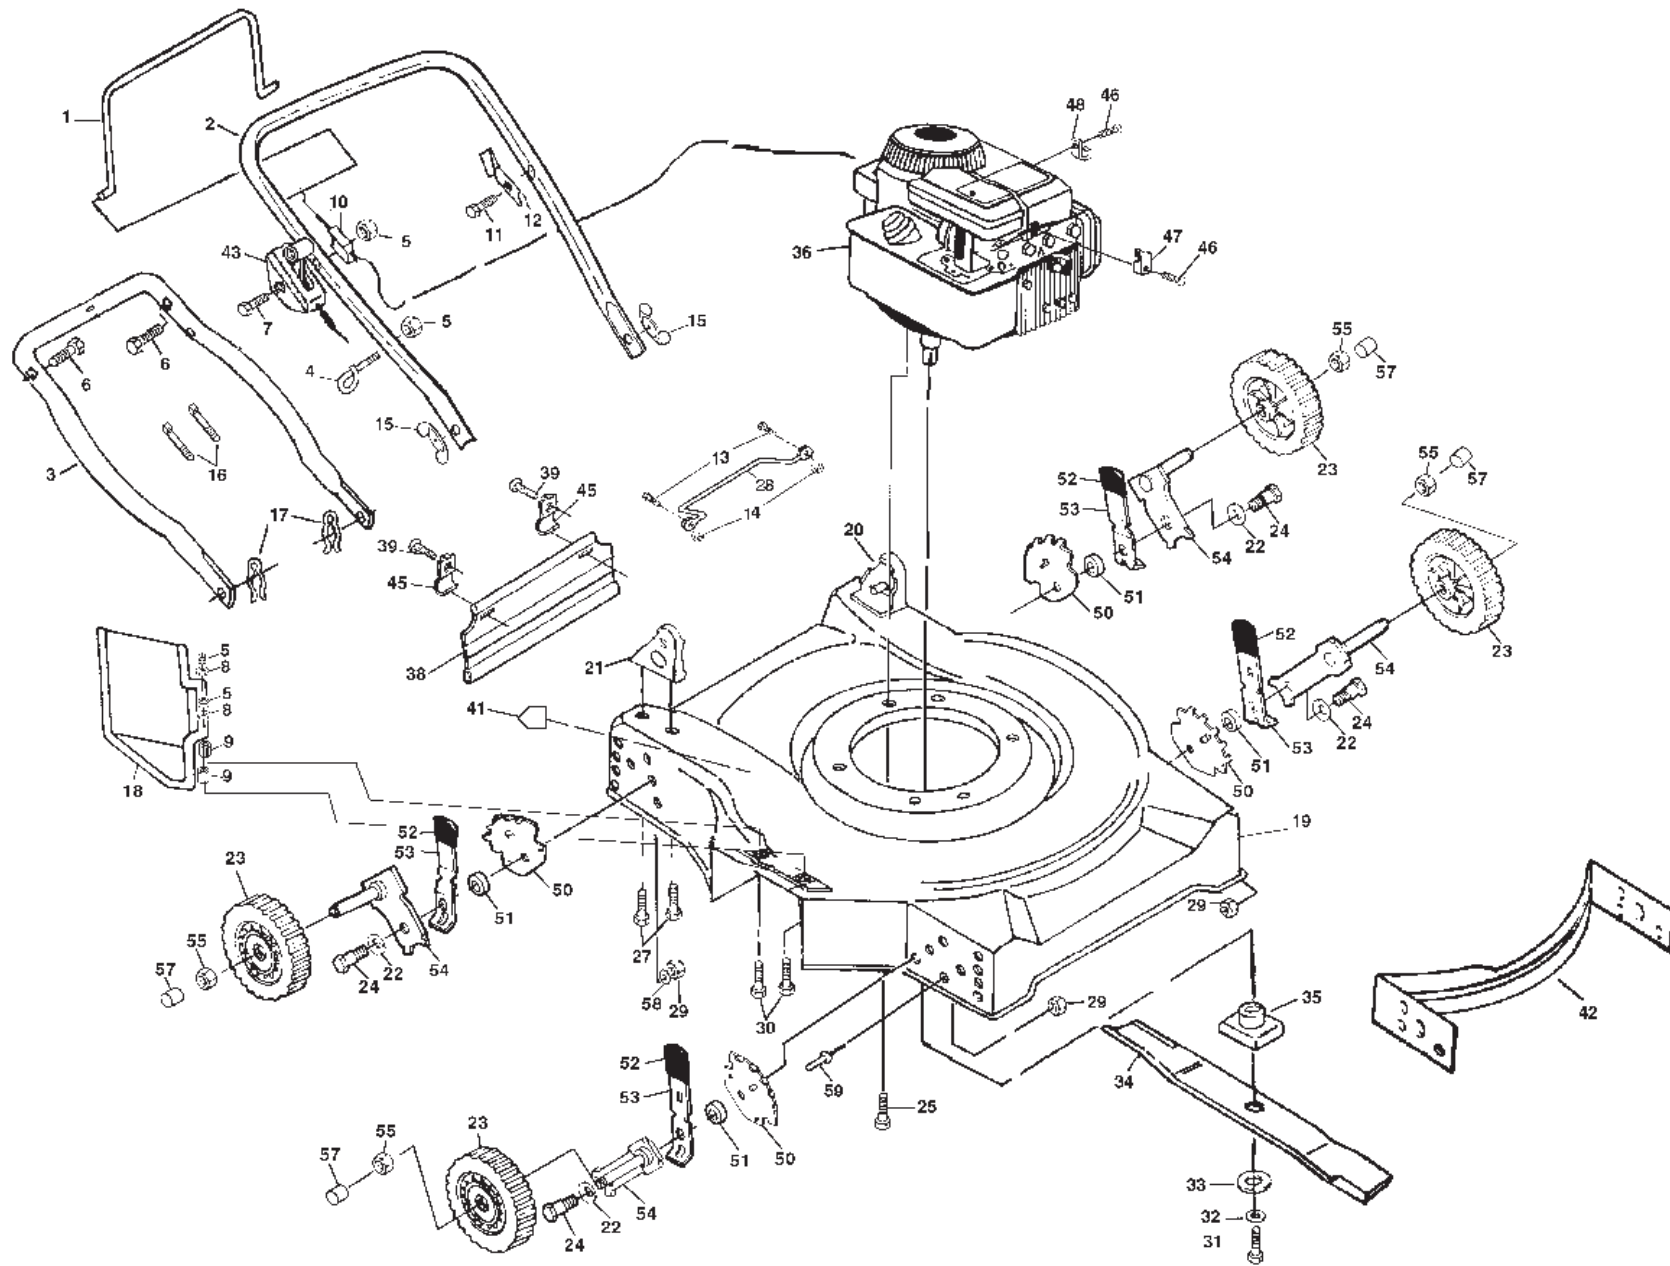

Replaces

Ersetzt

Remplace

Vervangt

Reemplaza

Ersätter

KEY NO.	PART NO.	DESCRIPTION
1	532086902	Control Bar
2	532125338	Upper Handle
3	532157082	Lower Handle
4	532132001	Rope Guide
5	532063601	Locknut 1/4-20
6	532131959	Handle Bolt 5/16-18 x 1-3/4
7	532144929	Hex Washer Head Screw 1/4-20 x 2.12
8	532053847	Washer
9	532130640	Spacer
10	532130861	Engine Zone Control Cable
11	532750097	Hex Washer Head Screw #10-24 x 1/2
12	532125162	Up-Stop Bracket
13	532085825	Screw
14	532069180	Nut
15	532128638	Steel Wingnut 5/16-18
16	532151517	Cable Clip
17	532051793	Hairpin Cotter
18	532851750	Discharge Guard
19	532152510	Housing Assembly Kit (Includes #42)
20	532153027	Handle Bracket Assembly (Left)
21	532153026	Handle Bracket Assembly (Right)
22	532062335	Belleville Washer
23	532130491	Wheel & Tire Assembly
24	532142748	Shoulder Bolt
25	532150406	Hex Head Thread Rolling Screw 3/8-16 x 1-1/8
26	532059289	Washer
27	532149741	Thread Cutting Screw 5/16-18 x 3/4
28	532154147	Foot Guard

KEY NO.	PART NO.	DESCRIPTION
29	532751592	Locknut 3/8-16
30	874930416	Hex Head Bolt 1/4-20
31	532851084	Hex Head Screw 3/8-24 x 1-3/8 Gr. 8
32	532850263	Helical Lockwasher 3/8
33	532851074	Hardened Washer
34	531006063	20" Blade
35	532850977	Blade Adapter
36	-----	*Engine - Briggs & Stratton Model No. 95902
38	532140543	Rear Skirt
39	532750097	Hex Washer Head Screw #10-24 x .50
41	532145494	Decal, Danger
42	532147354	Front Baffle
43	532851462	Throttle Control
45	532125207	Skirt Brackets
46	532083816	Screw #10
47	532111190	*Clamp
48	532087930	Throttle Clip
50	532139901	Wheel Adjusting Bracket
51	532146630	Spacer
52	532087877	Selector Knob
53	532141730	Selector Spring
54	532149857	Axle Arm Assembly
55	532083923	Locknut
57	532800090	Hubcap
58	532061537	Washer
59	532128415	Pop Rivet