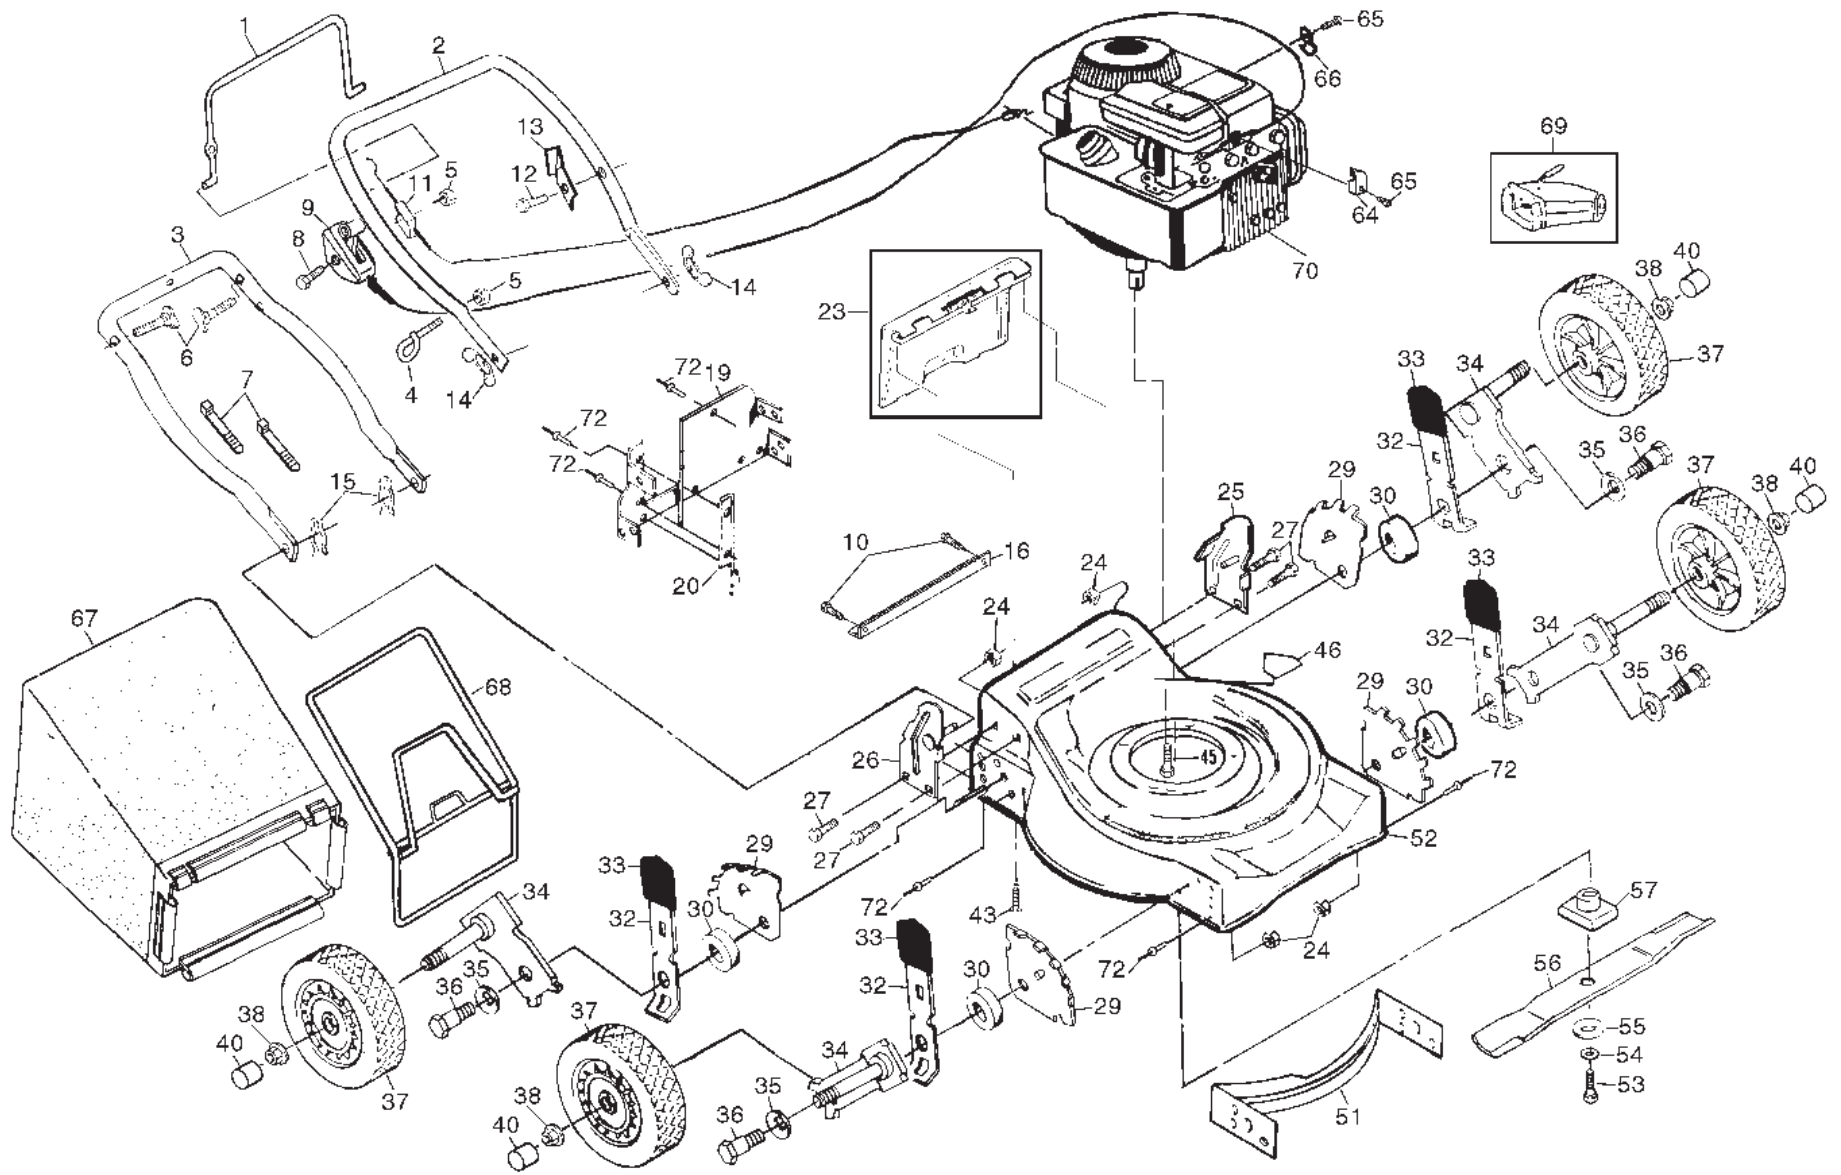

Replaces

Ersetzt

Remplace

Vervangt

Reemplaza

Ersätter

KEY NO.	PART NO.	DESCRIPTION	KEY NO.	PART NO.	DESCRIPTION
1	532086902	Control Bar	37	532130491	Wheel Assembly
2	532155978	Upper Handle	38	532083923	Flanged Locknut
3	532153031	Lower Handle	40	532800090	Hubcap
4	532132001	Rope Guide	43	532054583	Hex Tapping Screw 1/4-20 x 1/2
5	532063601	Locknut 1/4-20	45	532150406	Hex Head Thread Rolling Screw 3/8-16 x 1
6	532131959	Handle Bolt	46	532145494	Danger Decal
7	532066426	Wire Tie	51	532138864	Front Baffle
8	532144929	Hex Washer Head Screw 1/4-20 x 2-1/8	52	532149100	Housing Assembly (Incl. Ref. #46, 51, 19, & 20)
9	532851462	Throttle Control Screw	53	532851084	Hex Head Screw 3/8-24 x 1-3/8 Grd. 8
10	532146694	Screw	54	532850263	Helical Lock Washer
11	532130861	Engine Zone Control Cable	55	532851074	Hardened Washer
12	532750097	Hex Washer Head Screw #10-24 x 1/2	56	531006061	20" Blade
13	532125162	Up-Stop Bracket	57	532850977	Blade Adapter
14	532128638	Wing Nut	64	532213146	*Cable Clamp (Engine)
15	532051793	Hairpin Cotter	65	532083816	Screw #10 x 5/8
16	532147625	Foot Guard	66	532087930	Cable Clip
19	532148784	Back Plate	67	532146896	Grass Bag
20	532138866	Side Baffle	68	532088614	Catcher Frame)
23	532147613	Rear Door Assembly Kit	70	-----	*Engine - Briggs/Stratton Model No. 95902
24	532751592	Locknut 3/8-16	72	532128415	Pop Rivet
25	532153030	Handle Bracket Assembly (Left)			
26	532153029	Handle Bracket Assembly (Right)			
27	532150078	Screw 5/16-18 x 3/4			
29	532139901	Wheel Adjusting Bracket			
30	532146630	Spacer			
32	532141730	Selector Spring			
33	532087877	Selector Knob			
34	532149857	Axle Arm Assembly			
35	532062335	Belleville Washer			
36	532142748	Shoulder Bolt 3/8-16			