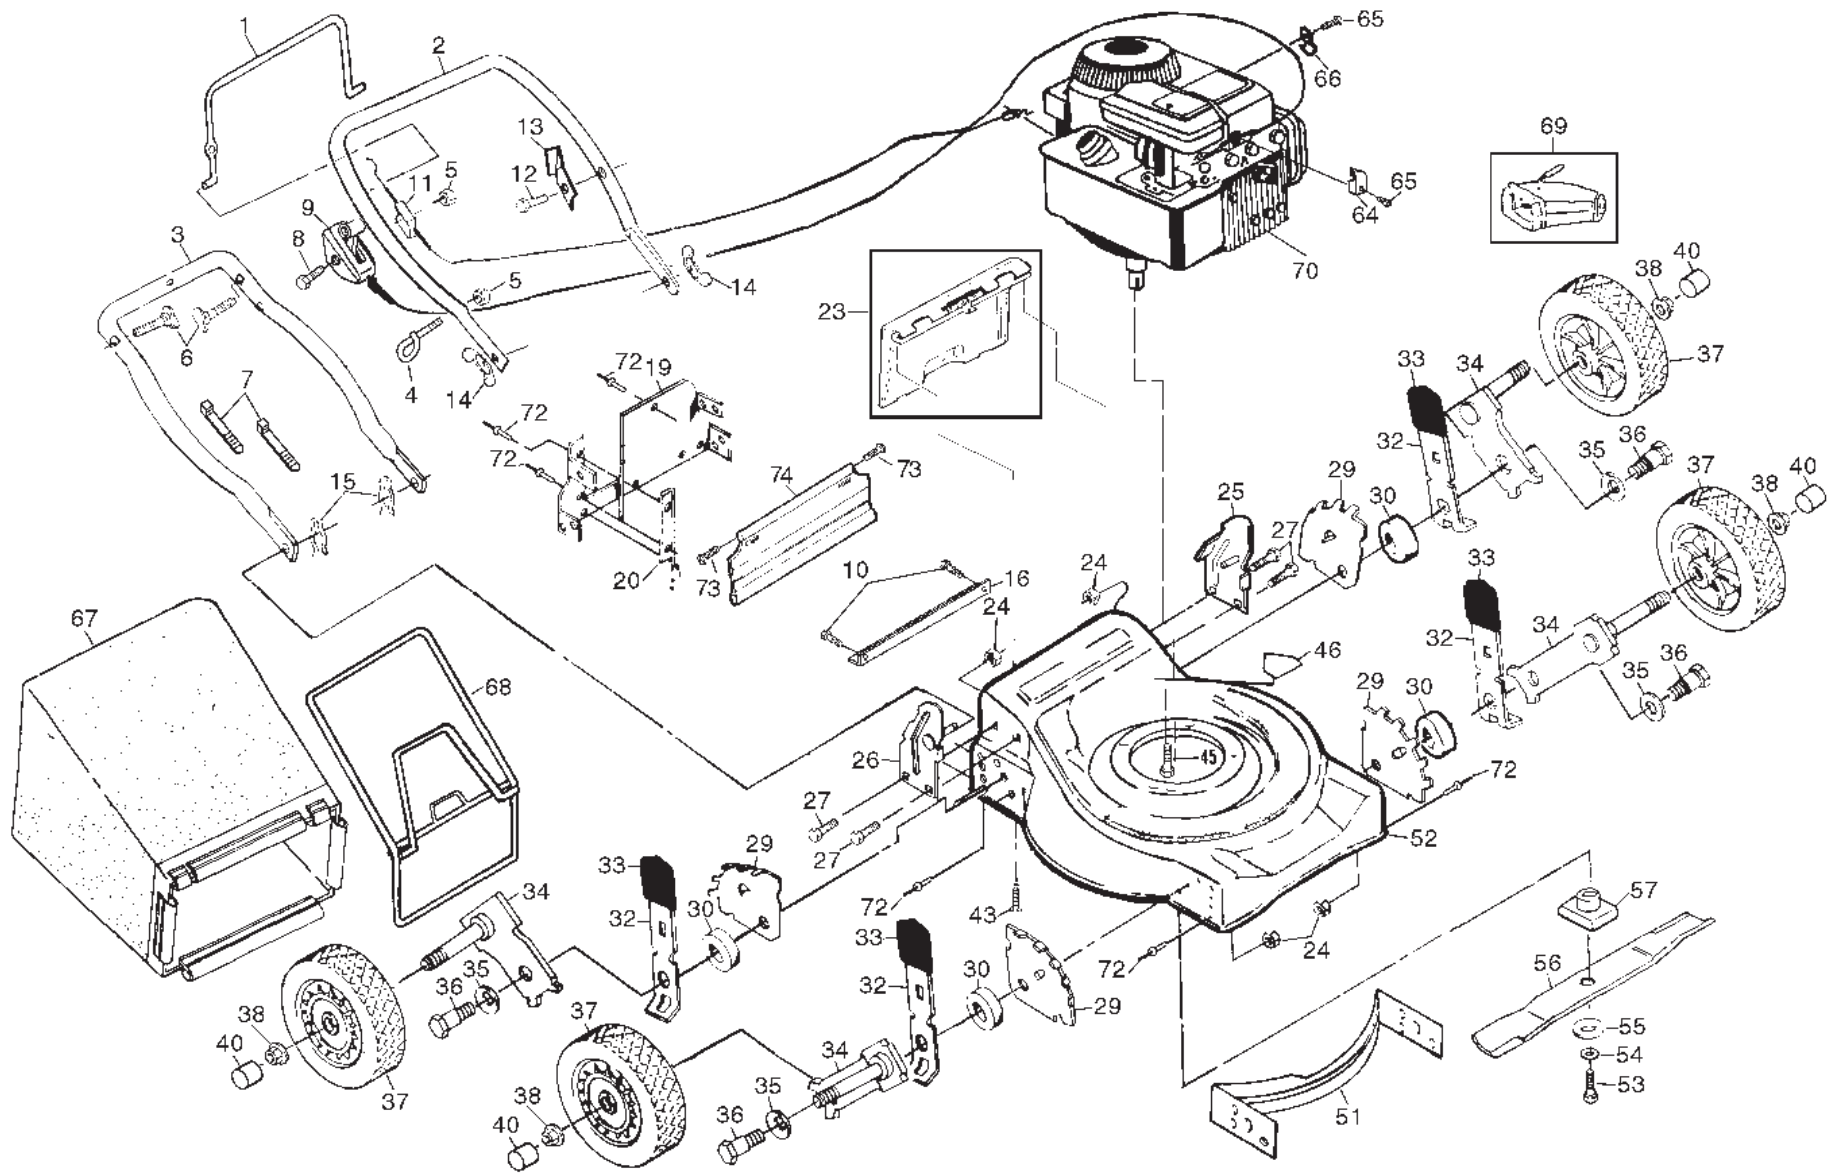

Jet 50R

1.1998

Spare parts

Ersatzteile

Pièces détachées

Reserve onderdelen

Repuestos

Reservdelar

KEY NO.	PART NO.	DESCRIPTION	KEY NO.	PART NO.	DESCRIPTION
1	532086902	Control Bar	37	532800060	Wheel Assembly
2	532157082	Upper Handle	38	532083923	Flanged Locknut
3	532153031	Lower Handle	40	532800090	Hubcap
4	532132001	Rope Guide	43	532054583	Hex Tapping Screw 1/4-20 x 1/2
5	532063601	Locknut 1/4-20	45	532150406	Hex Head Thread Rolling Screw 3/8-16 x 1
6	532131959	Handle Bolt	46	532145494	Danger Decal
7	532066426	Wire Tie	51	532138864	Front Baffle
8	532144929	Hex Washer Head Screw 1/4-20 x 2-1/8	52	532162232	Housing Assembly (Incl. Ref. #46, 51, 19, & 20)
9	532851462	Throttle Control	53	532851084	Hex Head Screw 3/8-24 x 1-3/8 Grd. 8
10	532146694	Screw	54	532850263	Helical Lock Washer
11	532130861	Engine Zone Control Cable	55	532851074	Hardened Washer
12	532750097	Hex Washer Head Screw #10-24 x 1/2	56	531006061	20" Blade
13	532125162	Up-Stop Bracket	57	532850977	Blade Adapter
14	532128638	Wing Nut	64	532213146	*Cable Clamp (Engine)
15	532051793	Hairpin Cotter	65	532083816	Screw #10 x 5/8
16	532147625	Foot Guard	66	532087930	Cable Clip
19	532162473	Back Plate	67	532146896	Grass Bag
20	532138866	Side Baffle	68	532088614	Catcher Frame
23	532147613	Rear Door Assembly Kit	69	-----	MA36 Clipping Deflector (Not Incl. with Lawn Mower)
24	532751592	Locknut 3/8-16	70	-----	*Engine - Briggs/Stratton Model No. 9D902
25	532153030	Handle Bracket Assembly (Left)	72	532128415	Pop Rivet
26	532153029	Handle Bracket Assembly (Right)	73	532088652	Hinge Screw
27	532150078	Screw 5/16-18 x 3/4	74	532140657	Rear Skirt
29	532139901	Wheel Adjusting Bracket	--	532163073	Operator's Manual (Scan)
30	532146630	Spacer	--	532163074	Operator's Manual (Euro)
32	532141730	Selector Spring			
33	532087877	Selector Knob			
34	532149857	Axle Arm Assembly			
35	532062335	Belleville Washer			
36	532142748	Shoulder Bolt 3/8-16			