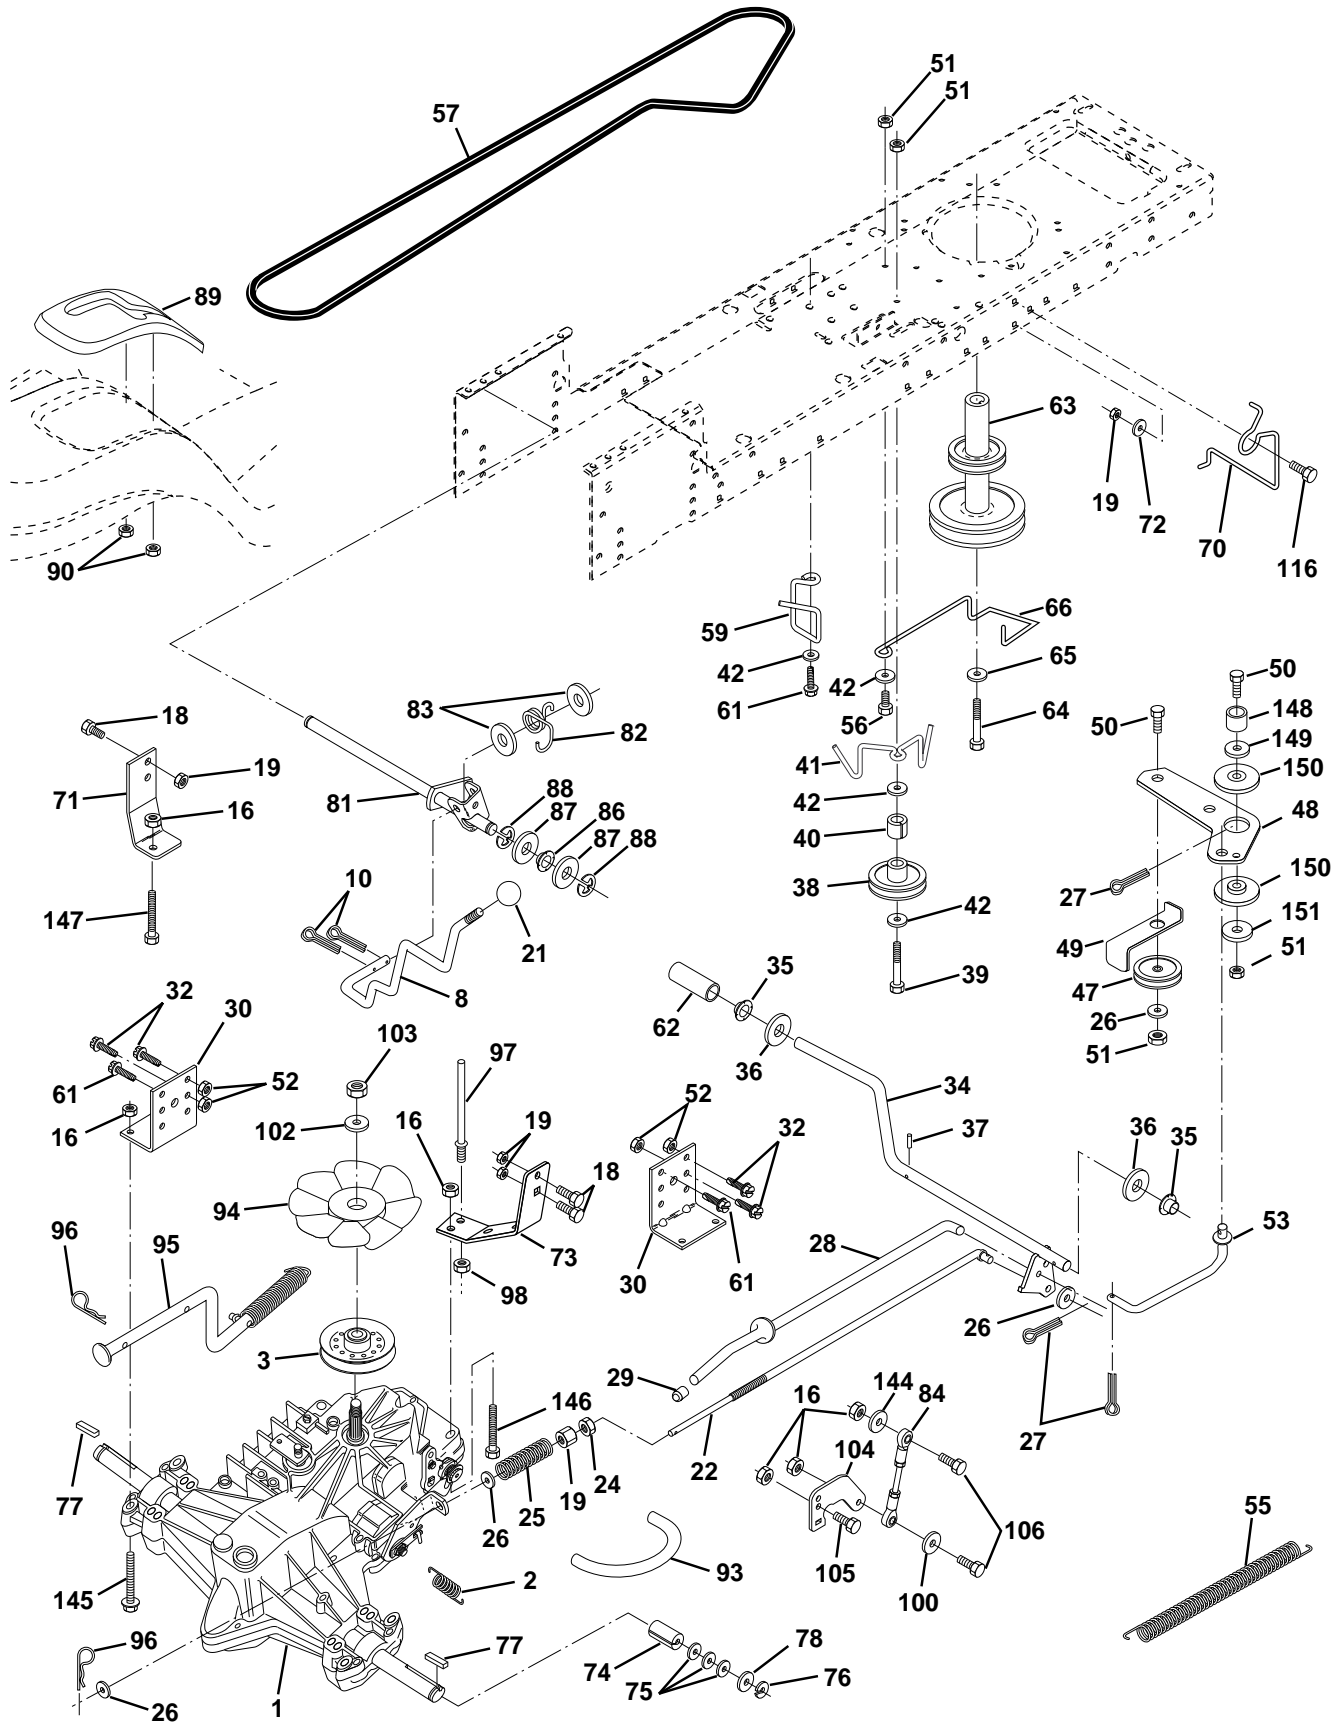

REPAIR PARTS

TRACTOR - MODEL NO. YTH130 (HEYTH130G), PRODUCT NO. 954 17 00-06

ELECTRICAL

REPAIR PARTS

TRACTOR - MODEL NO. YTH130 (HEYTH130G), PRODUCT NO. 954 17 00-06

ELECTRICAL

KEY NO.	PART NO.	DESCRIPTION
1	532144925	Battery 12 Volt 25 AMP
2	874760412	Bolt Hex Hd 1/4-20unc X 3/4
8	532156417	Case Battery Mech Hinge
16	532153664	Switch Interlock Push-In
19	810090400	Washer Lock 1/4
20	873350400	Nut Jam Hex 1/4-20 Unc
21	532136850	Harness Asm Light W/4152j
22	532004152	Bulb Light #1156
24	532124780	Cable Battery 6 Ga 11" red
25	532146147	Cable Battery 6 Ga 44" red w/16 wire
26	532108824	Fuse 30 AMP Auto Green
27	873510400	Nut Keps Hex 1/4-20 UNC
28	532124773	Cable Ground 6 Ga 12" black
29	532121305	Switch Plunger Nc Gray
30	532140301	Switch Ign 4 pos w/lights
31	532124211	Nut Ignition
32	532141226	Cover Sw Ignition
33	532122147	Key Ign Modelled Generic
40	532156442	Harness Ign.
41	871110408	Bolt Blk Fin Hex 1/4 - 20 x 1/2
42	532131563	Cover Terminal Red
43	532145673	Solenoid
44	873640400	Nut Keps Hex 1/4-20 Unc
45	532121433	Ammeter Rectangular 6 Amp
52	532141940	Protection Wire Loop
70	532140413	Harness, Eng. B&S/Tec Dual

NOTE: All component dimensions given in U.S. inches
1 inch = 25.4 mm

REPAIR PARTS

TRACTOR - MODEL NO. YTH130 (HEYTH130G), PRODUCT NO. 954 17 00-06

DRIVE

REPAIR PARTS

TRACTOR - MODEL NO. YTH130 (HEYTH130G), PRODUCT NO. 954 17 00-06

NOTE: All component dimensions given in U.S. inches
1 inch = 25.4 mm

REPAIR PARTS

TRACTOR - MODEL NO. YTH130 (HEYTH130G), PRODUCT NO. 954 17 00-06

SEAT ASSEMBLY

KEY PART NO. NO.

DESCRIPTION

1	532140839	Seat
2	532140551	Bracket Pivot Seat 8 720
3	874760616	Bolt Fin Hex 3/8-16unc X 1
4	819131610	Washer 13/32 X 1 X 10 Ga
5	532145006	Clip Push-In
6	873800600	Nut Hex w/Ins. 3/8-16 Unc
7	532124181	Spring Seat Cprsn 2 250 Blk Zi
8	817490616	Screw Thdrol 3/8-16 X 1 Ty-tt
9	819131614	Washer 13/32 X 1 X 14 Ga.
10	532155925	Pan Seat
11	532120068	Knob Seat 1/2-13 UNC Blk
12	532121246	Bracket Mounting Switch