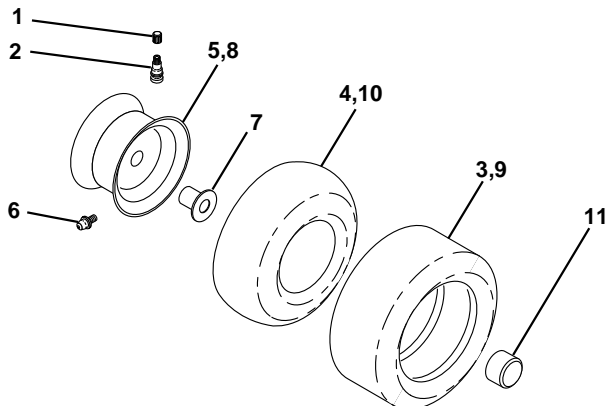

WHEELS & TIRES

KEY NO.	PART NO.	DESCRIPTION
1	532059192	Cap Valve Tire
2	532065139	Stem Valve
3	532106222	Tire F Ts 15 X 6 0 - 6 Service
4	532059904	Tube Front (Service Item Only)
5	532138336	Rim Asm 6"front Silver Service
6	532124957	Fitting Grease (Front Wheel Only)
7	532124959	Bearing Flange (Front Wheel Only)
8	532138337	Rim Asm 8"rear Silver Service
9	532122082	Tire R Ts 20x10-8 C Service
10	532124926	Tube Rear (Service Item Only)
11	532104757	Cap Axle Blk 1 50 X 1 00

NOTE: All component dimensions given in U.S. inches
1 inch = 25.4 mm