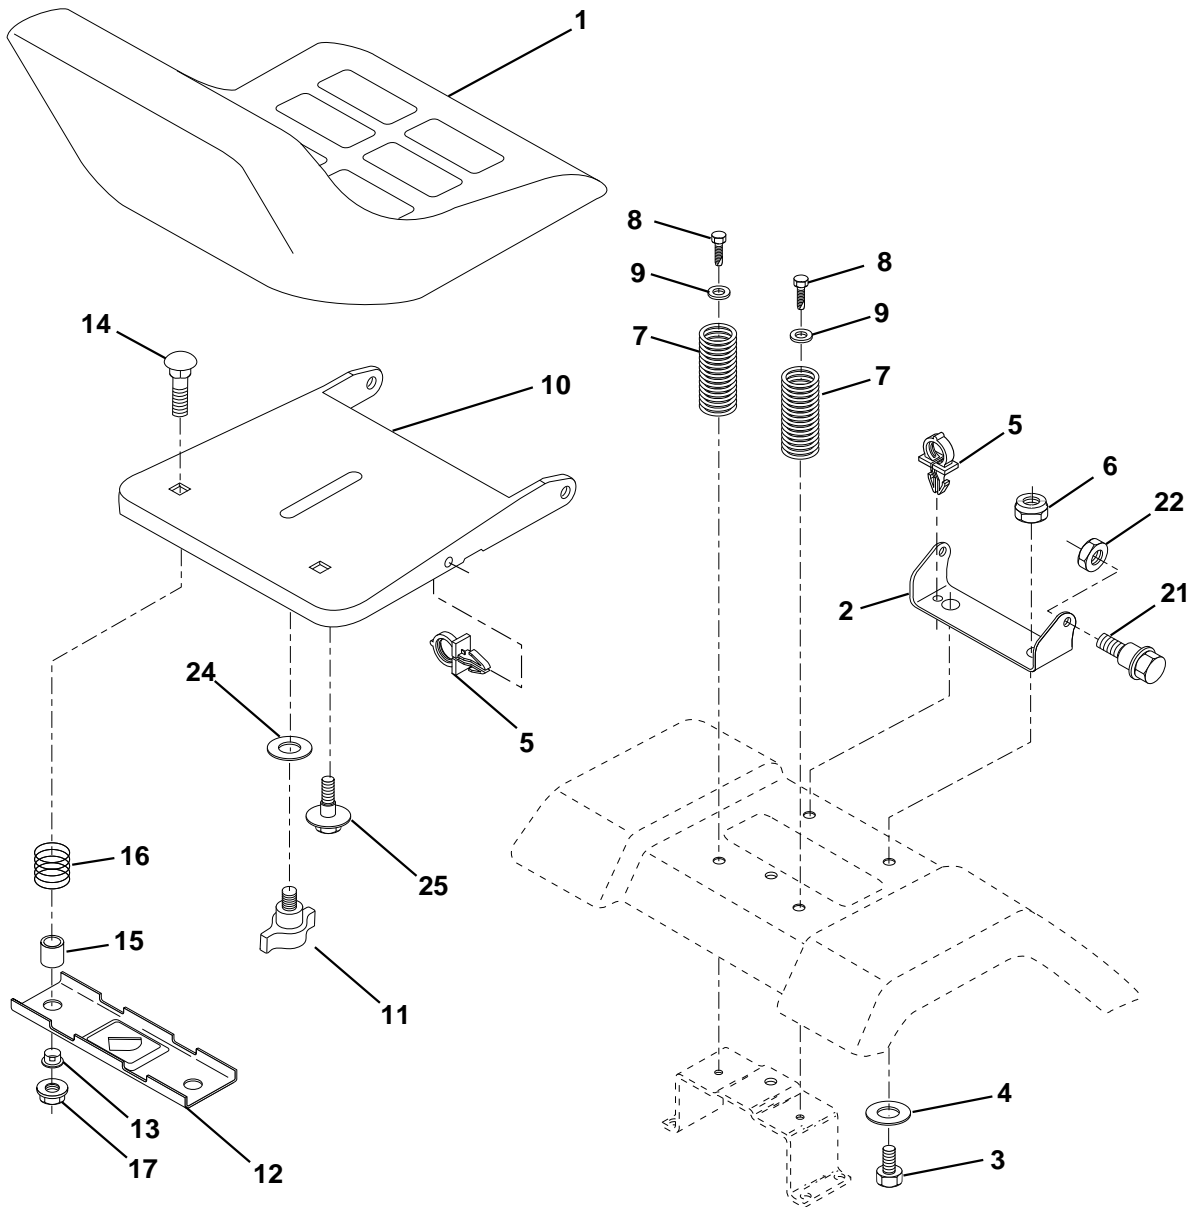

NOTE: All component dimensions given in U.S. inches.
1 inch = 25.4 mm.

REPAIR PARTS

TRACTOR - MODEL NO. YTH130 (HEYTH130G), PRODUCT NO. 954 17 00-06

ENGINE

OPTIONAL EQUIPMENT
Spark Arrester

REPAIR PARTS

TRACTOR - MODEL NO. YTH130 (HEYTH130G), PRODUCT NO. 954 17 00-06

ENGINE

KEY NO.	PART NO.	DESCRIPTION
1	532141359	Control Th/ch 20 22 LH Flag
2	817720410	Screw Hex Thd Cut 1/4-20x5/8 T
3	-----	Engine B&S Model No. 28R707
4	532137348	Muffler LT B&S 12/12.5/13HP
13	532272293	Gasket Eng 1 313 Id Tin Plated
14	813280324	Nipple Pipe 3/8 Npt X 3"
15	813200300	Elbow Std 90 Degree 3/8-18 Npt
16	811050600	Washer Lock Ext Tooth 3/8
23	532159880	Shield Browning/Debris Guard
29	532137180	Kit Spark Arrestor (Flat Scrn)
31	532161911	Tank Fuel Front 2 00
32	532140527	Cap Asm Fuel W/sym Vented
33	532123487	Clamp Hose Black
35	817490512	Screw
37	532137040	Line Fuel 20"
38	-----	Plug Oil Drain (Order From Engine Manufacturer)
40	532124028	Bushing Snap Nyl Blk Fuel Line
44	817490412	Screw Hexwsh Thdrol 1/4-20x3/4
46	819091416	Washer 9/32 X 7/8 X 16 Ga
62	810040500	Washer Lock Hvy Hlcl Spr 5/16
66	532127951	Stop Throttle 3000 RPM
72	871070512	Screw Hexhd Cap 5/16-18x 3/4
78	817490620	Screw Thdrol 3/8-16x1-1/4 TYTT
81	532128861	Nut Flange 1/4-20 Starter Nut

NOTE: All component dimensions given in U.S. inches
1 inch = 25.4 mm

REPAIR PARTS

TRACTOR - MODEL NO. YTH130 (HEYTH130G), PRODUCT NO. 954 17 00-06

SEAT ASSEMBLY

KEY PART NO. NO.

DESCRIPTION

1	532140839	Seat
2	532140551	Bracket Pivot Seat 8 720
3	874760616	Bolt Fin Hex 3/8-16unc X 1
4	819131610	Washer 13/32 X 1 X 10 Ga
5	532145006	Clip Push-In
6	873800600	Nut Hex w/Ins. 3/8-16 Unc
7	532124181	Spring Seat Cprsn 2 250 Blk Zi
8	817490616	Screw Thdrol 3/8-16 X 1 Ty-tt
9	819131614	Washer 13/32 X 1 X 14 Ga.
10	532155925	Pan Seat
11	532120068	Knob Seat 1/2-13 UNC Blk
12	532121246	Bracket Mounting Switch