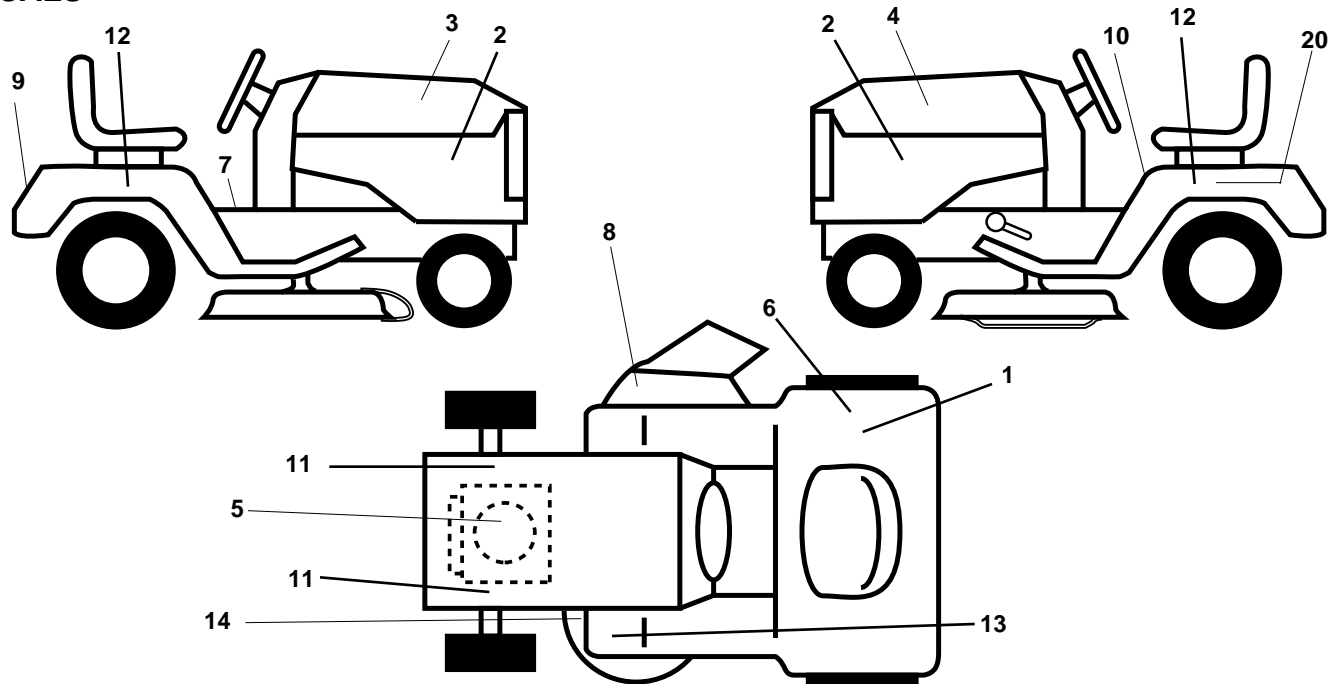

NOTE: All component dimensions given in U.S. inches
1 inch = 25.4 mm

REPAIR PARTS

TRACTOR - MODEL NO. YTH130 (HEYTH130G), PRODUCT NO. 954 17 00-06

SEAT ASSEMBLY

KEY PART NO. NO.

DESCRIPTION

1	532140839	Seat
2	532140551	Bracket Pivot Seat 8 720
3	874760616	Bolt Fin Hex 3/8-16unc X 1
4	819131610	Washer 13/32 X 1 X 10 Ga
5	532145006	Clip Push-In
6	873800600	Nut Hex w/Ins. 3/8-16 Unc
7	532124181	Spring Seat Cprsn 2 250 Blk Zi
8	817490616	Screw Thdrol 3/8-16 X 1 Ty-tt
9	819131614	Washer 13/32 X 1 X 14 Ga.
10	532155925	Pan Seat
11	532120068	Knob Seat 1/2-13 UNC Blk
12	532121246	Bracket Mounting Switch

NOTE: All component dimensions given in U.S. inches.
1 inch = 25.4 mm

REPAIR PARTS

TRACTOR - MODEL NO. YTH130 (HEYTH130G), PRODUCT NO. 954 17 00-06

DECALS

KEY NO.	PART NO.	DESCRIPTION	KEY NO.	PART NO.	DESCRIPTION
1	532126187*	Decal 100 DBA	--	532162598*	Decal Drawbar Load Limit
2	532159713*	Decal Panel Side B&S Logo	--	532142341*	Decal Drawbar Cntrl Mvt Hyd LT
3	532151480	Decal Hood LH	--	532154515	Pad Footrest LH STLT
4	532151478	Decal Hood RH	--	532154516	Pad Footrest RH STLT
5	532273212*	Decal HP Engine	--	532138311*	Decal Handle Lft Height Adjust
6	532145437*	Decal Euro Stand CE	--	532156717	Manual Operator's (Euro.)
7	532140837*	Decal Saddle Brake	--	532156718	Manual Operator's (Scan.)
8	532145494*	Decal Mower Cutting Symbol	Available accessories not included with tractor:		
9	532150617*	Decal Fender Husq	--	LSB42	42" Snow Blade
10	532145498*	Decal Read Owner's Manual Syms.	--	CE42	Grass Catcher
11	532159736*	Decal Chassis Hot Muffler	--	LC05	Wheel Weights
12	532157007*	Decal Fender Auto Husq	--	LBD48	48" Snow Blade
13	532159737*	Decal Brake/Clutch Symbol LT	--	MK420	Mulch Kit w/Blades
14	532160396*	Decal V-Belt Schematic	--	GWN42	Gauge Whjeels
20	532145005*	Decal Bat Dan/Psn			