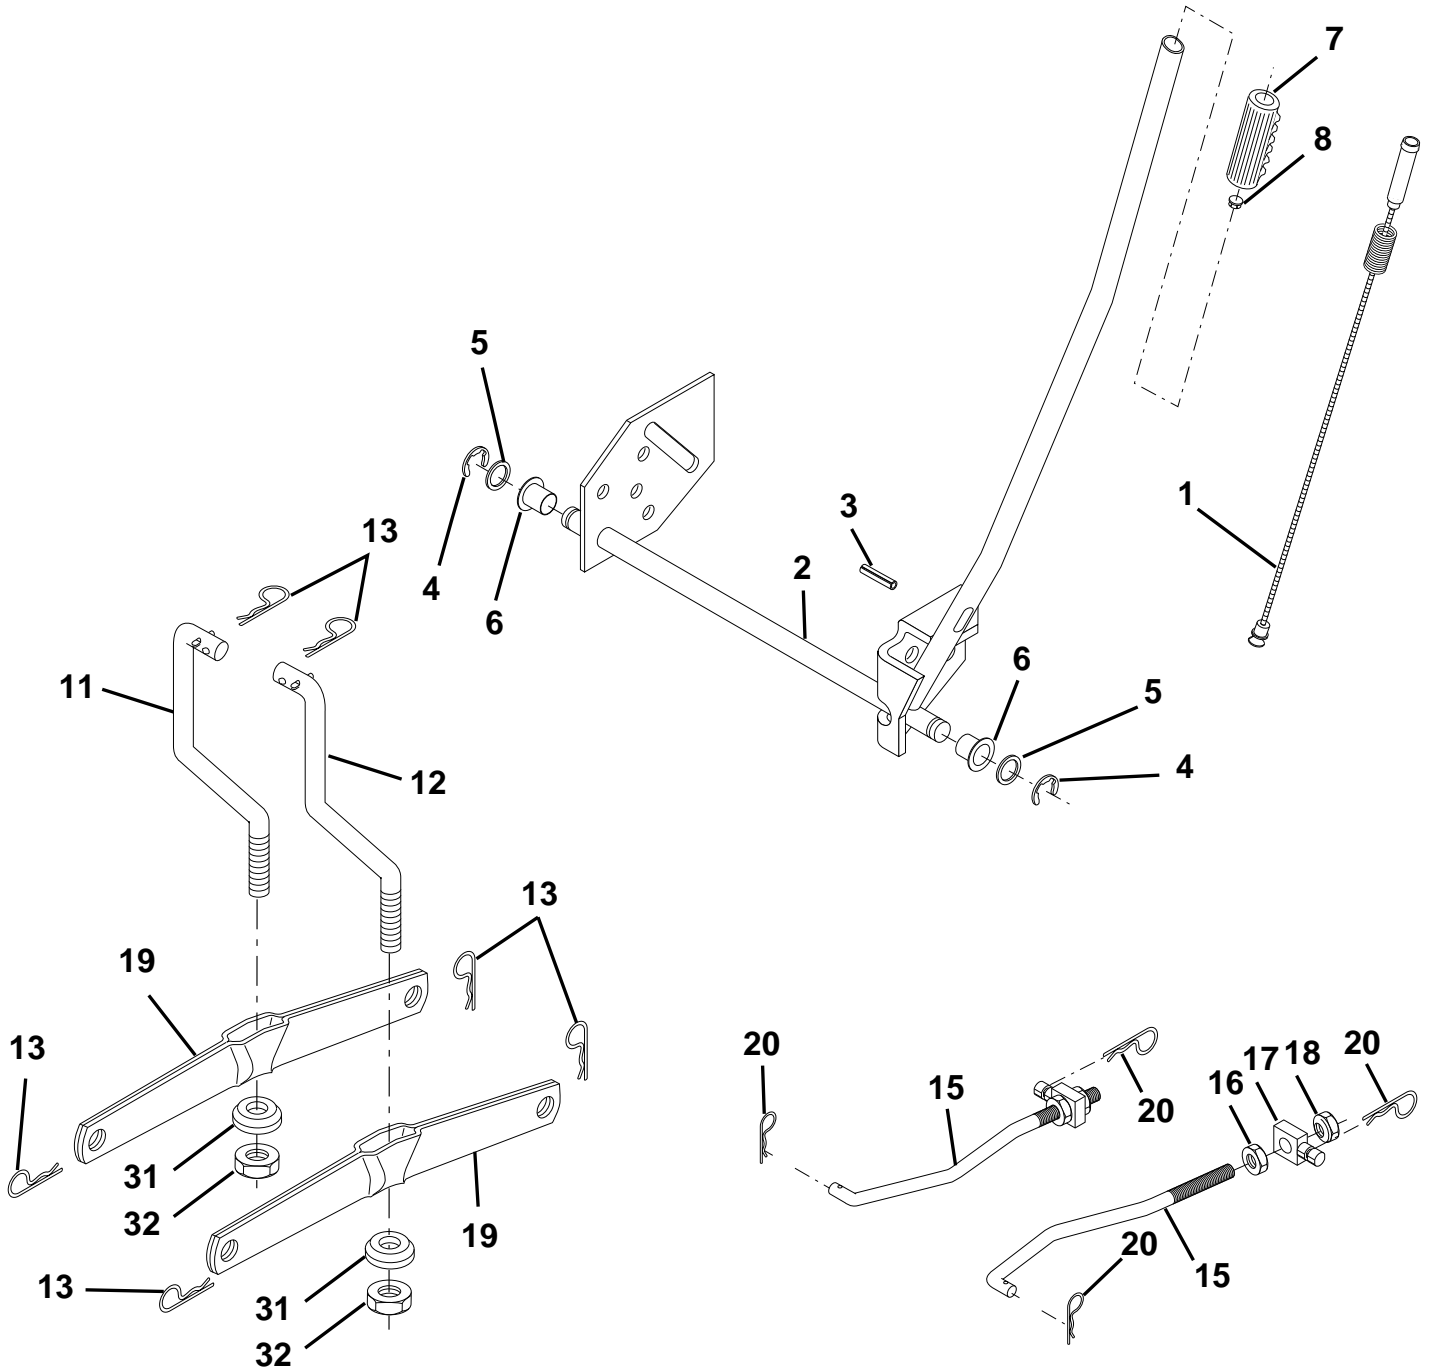

NOTE: All component dimensions given in U.S. inches
1 inch = 25.4 mm

REPAIR PARTS

TRACTOR - MODEL NO. YTH130 (HEYTH130G), PRODUCT NO. 954 17 00-06

MOWER LIFT

REPAIR PARTS

TRACTOR - MODEL NO. YTH130 (HEYTH130G), PRODUCT NO. 954 17 00-06