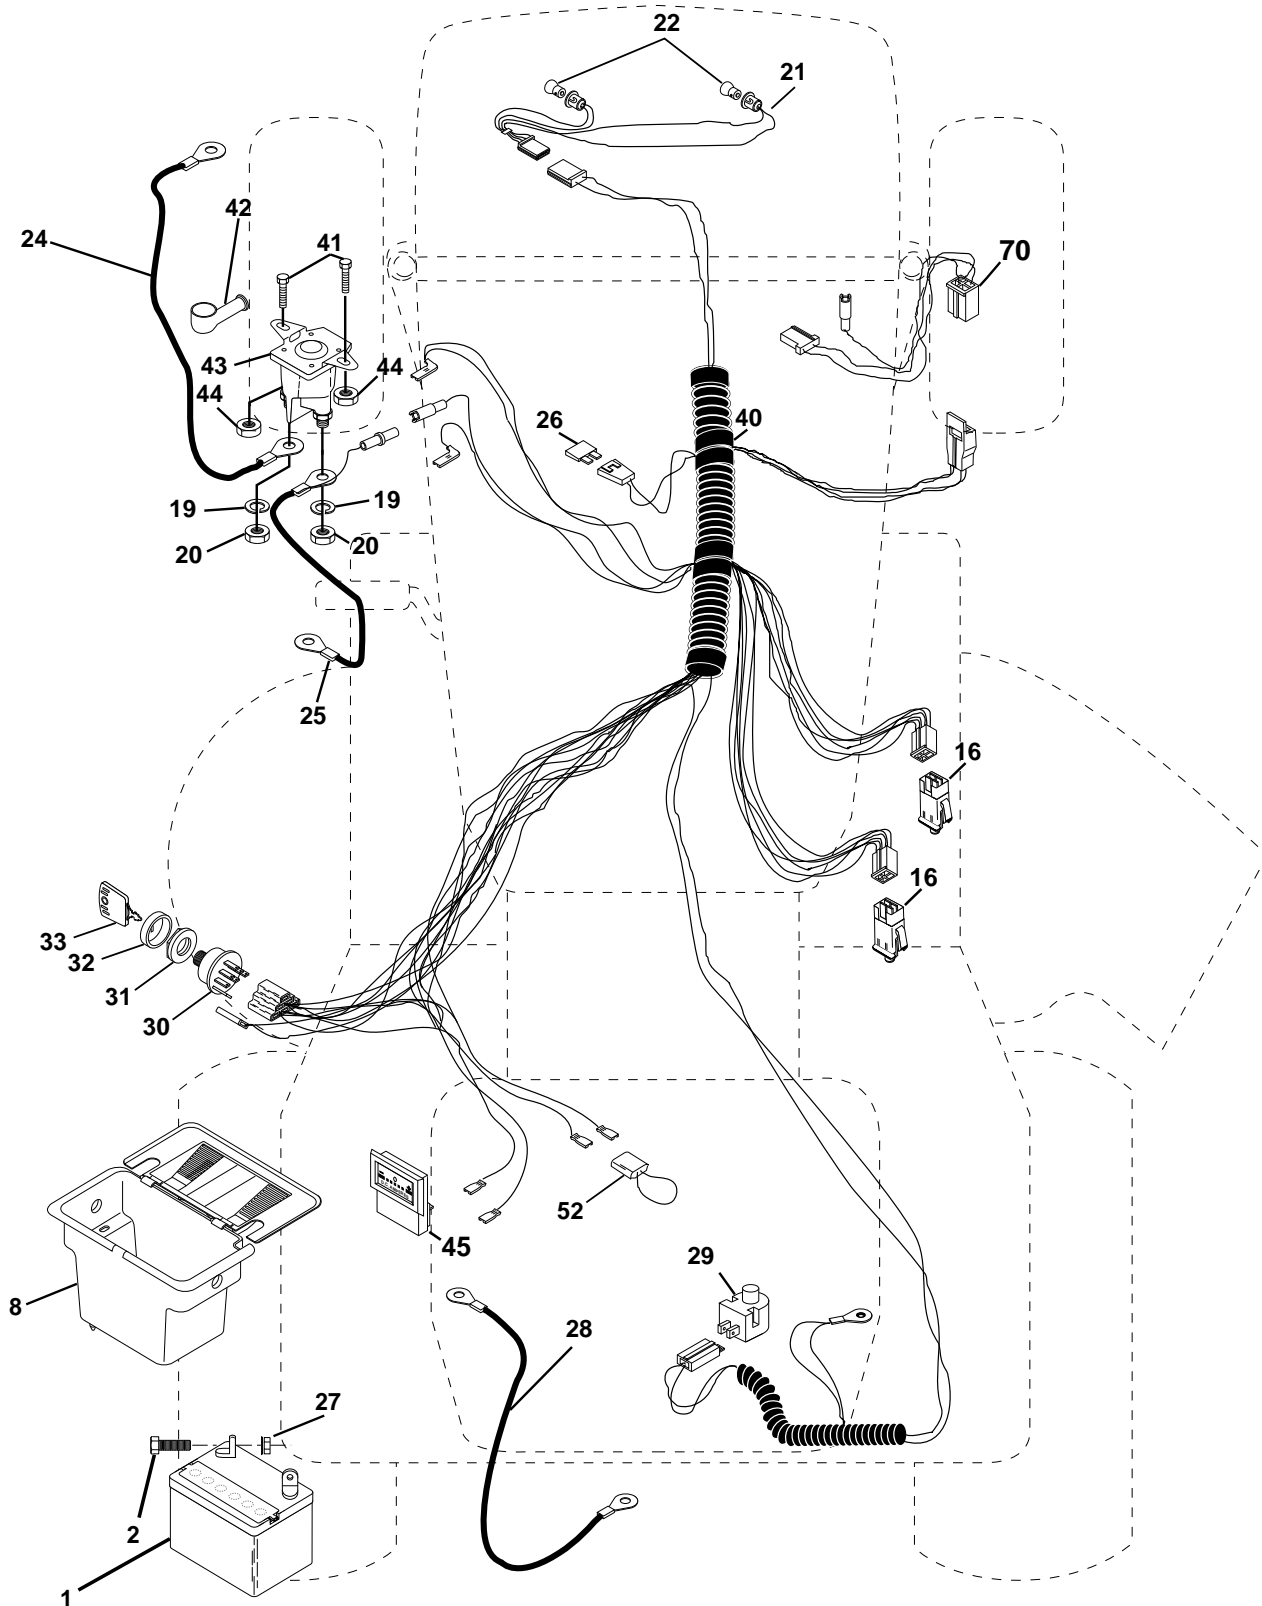

REPAIR PARTS

TRACTOR - MODEL NO. YTH130 (HEYTH130G), PRODUCT NO. 954 17 00-06

ELECTRICAL

REPAIR PARTS

TRACTOR - MODEL NO. YTH130 (HEYTH130G), PRODUCT NO. 954 17 00-06

ELECTRICAL

KEY NO.	PART NO.	DESCRIPTION
1	532144925	Battery 12 Volt 25 AMP
2	874760412	Bolt Hex Hd 1/4-20unc X 3/4
8	532156417	Case Battery Mech Hinge
16	532153664	Switch Interlock Push-In
19	810090400	Washer Lock 1/4
20	873350400	Nut Jam Hex 1/4-20 Unc
21	532136850	Harness Asm Light W/4152j
22	532004152	Bulb Light #1156
24	532124780	Cable Battery 6 Ga 11" red
25	532146147	Cable Battery 6 Ga 44" red w/16 wire
26	532108824	Fuse 30 AMP Auto Green
27	873510400	Nut Keps Hex 1/4-20 UNC
28	532124773	Cable Ground 6 Ga 12" black
29	532121305	Switch Plunger Nc Gray
30	532140301	Switch Ign 4 pos w/lights
31	532124211	Nut Ignition
32	532141226	Cover Sw Ignition
33	532122147	Key Ign Modelled Generic
40	532156442	Harness Ign.
41	871110408	Bolt Blk Fin Hex 1/4 - 20 x 1/2
42	532131563	Cover Terminal Red
43	532145673	Solenoid
44	873640400	Nut Keps Hex 1/4-20 Unc
45	532121433	Ammeter Rectangular 6 Amp
52	532141940	Protection Wire Loop
70	532140413	Harness, Eng. B&S/Tec Dual

NOTE: All component dimensions given in U.S. inches
1 inch = 25.4 mm

REPAIR PARTS

TRACTOR - MODEL NO. YTH130 (HEYTH130G), PRODUCT NO. 954 17 00-06

DRIVE

REPAIR PARTS

TRACTOR - MODEL NO. YTH130 (HEYTH130G), PRODUCT NO. 954 17 00-06

NOTE: All component dimensions given in U.S. inches
1 inch = 25.4 mm

REPAIR PARTS

TRACTOR - MODEL NO. YTH130 (HEYTH130G), PRODUCT NO. 954 17 00-06

SEAT ASSEMBLY

KEY PART NO. NO.

DESCRIPTION

1	532140839	Seat
2	532140551	Bracket Pivot Seat 8 720
3	874760616	Bolt Fin Hex 3/8-16unc X 1
4	819131610	Washer 13/32 X 1 X 10 Ga
5	532145006	Clip Push-In
6	873800600	Nut Hex w/Ins. 3/8-16 Unc
7	532124181	Spring Seat Cprsn 2 250 Blk Zi
8	817490616	Screw Thdrol 3/8-16 X 1 Ty-tt
9	819131614	Washer 13/32 X 1 X 14 Ga.
10	532155925	Pan Seat
11	532120068	Knob Seat 1/2-13 UNC Blk
12	532121246	Bracket Mounting Switch