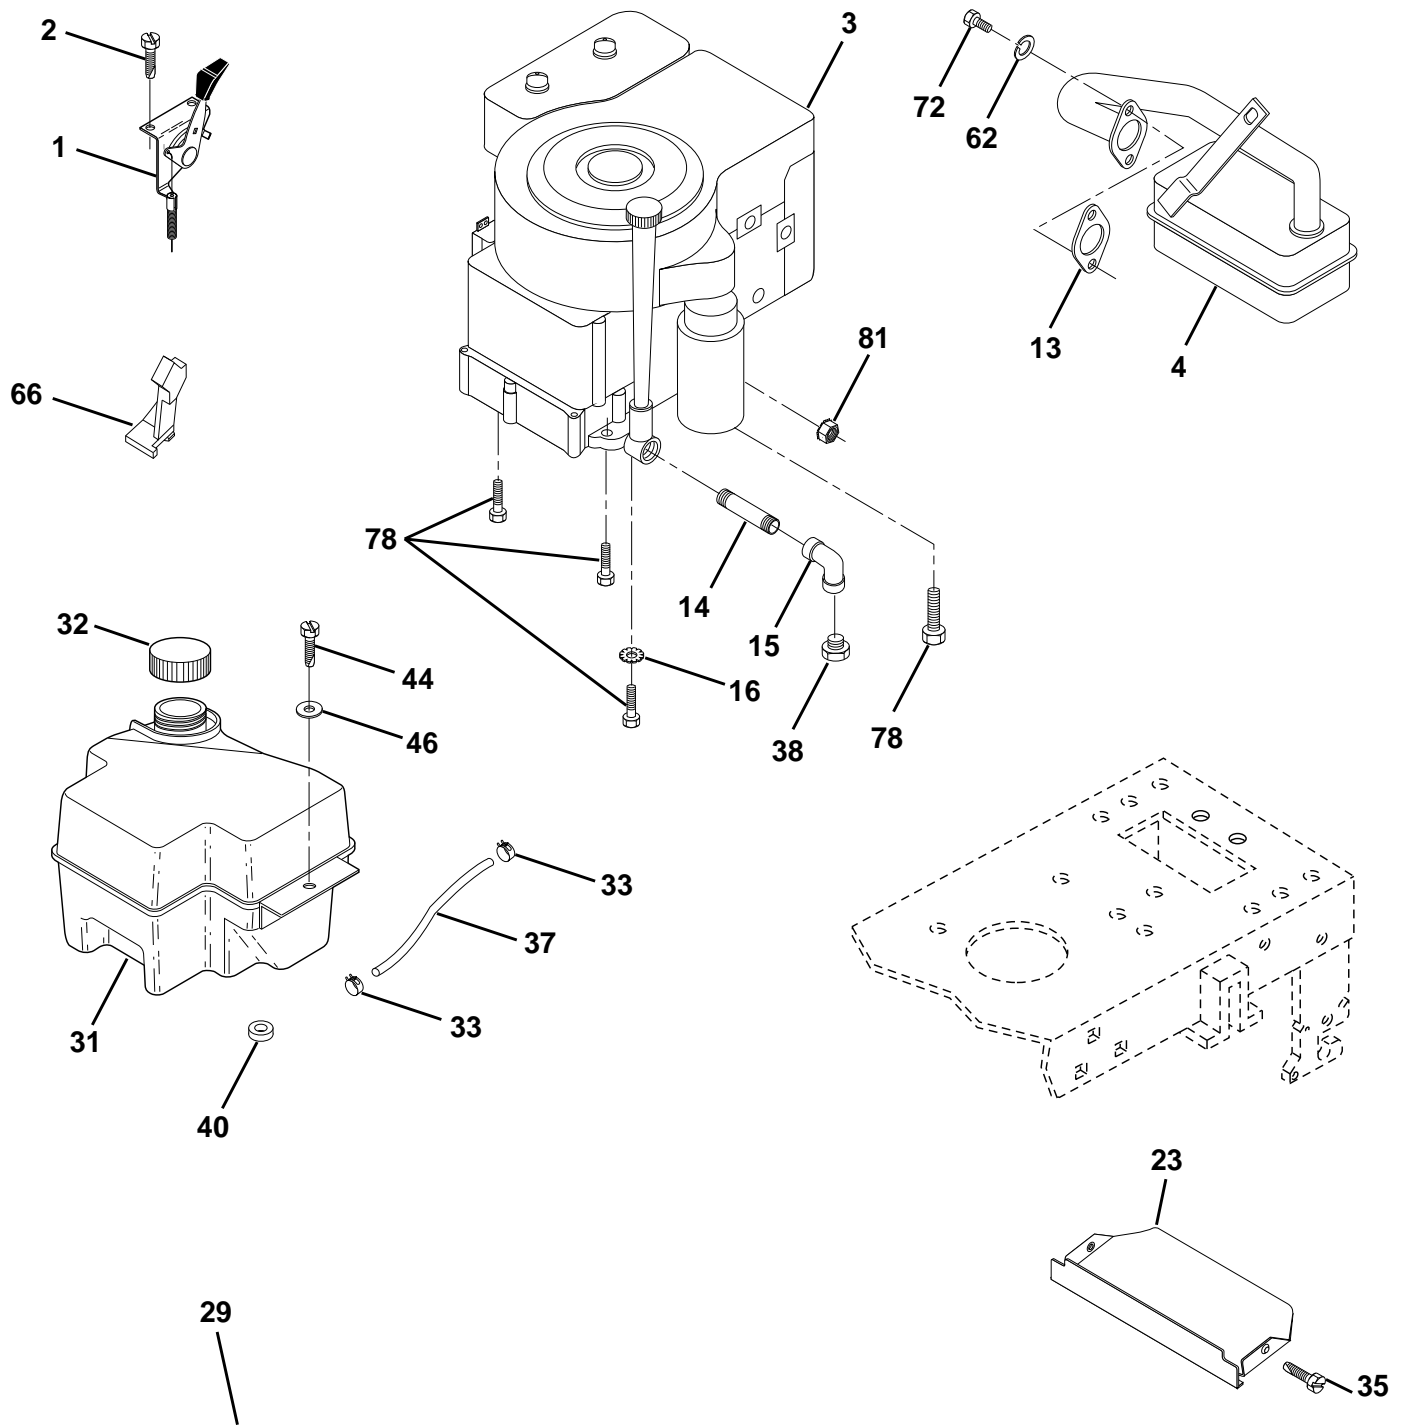

REPAIR PARTS

TRACTOR - MODEL NO. YTH130 (HEYTH130G), PRODUCT NO. 954 17 00-06

ENGINE

OPTIONAL EQUIPMENT
Spark Arrester

REPAIR PARTS

TRACTOR - MODEL NO. YTH130 (HEYTH130G), PRODUCT NO. 954 17 00-06

ENGINE

KEY NO.	PART NO.	DESCRIPTION
1	532141359	Control Th/ch 20 22 LH Flag
2	817720410	Screw Hex Thd Cut 1/4-20x5/8 T
3	-----	Engine B&S Model No. 28R707
4	532137348	Muffler LT B&S 12/12.5/13HP
13	532272293	Gasket Eng 1 313 Id Tin Plated
14	813280324	Nipple Pipe 3/8 Npt X 3"
15	813200300	Elbow Std 90 Degree 3/8-18 Npt
16	811050600	Washer Lock Ext Tooth 3/8
23	532159880	Shield Browning/Debris Guard
29	532137180	Kit Spark Arrestor (Flat Scrn)
31	532161911	Tank Fuel Front 2 00
32	532140527	Cap Asm Fuel W/sym Vented
33	532123487	Clamp Hose Black
35	817490512	Screw
37	532137040	Line Fuel 20"
38	-----	Plug Oil Drain (Order From Engine Manufacturer)
40	532124028	Bushing Snap Nyl Blk Fuel Line
44	817490412	Screw Hexwsh Thdrol 1/4-20x3/4
46	819091416	Washer 9/32 X 7/8 X 16 Ga
62	810040500	Washer Lock Hvy Hlcl Spr 5/16
66	532127951	Stop Throttle 3000 RPM
72	871070512	Screw Hexhd Cap 5/16-18x 3/4
78	817490620	Screw Thdrol 3/8-16x1-1/4 TYTT
81	532128861	Nut Flange 1/4-20 Starter Nut

NOTE: All component dimensions given in U.S. inches
1 inch = 25.4 mm