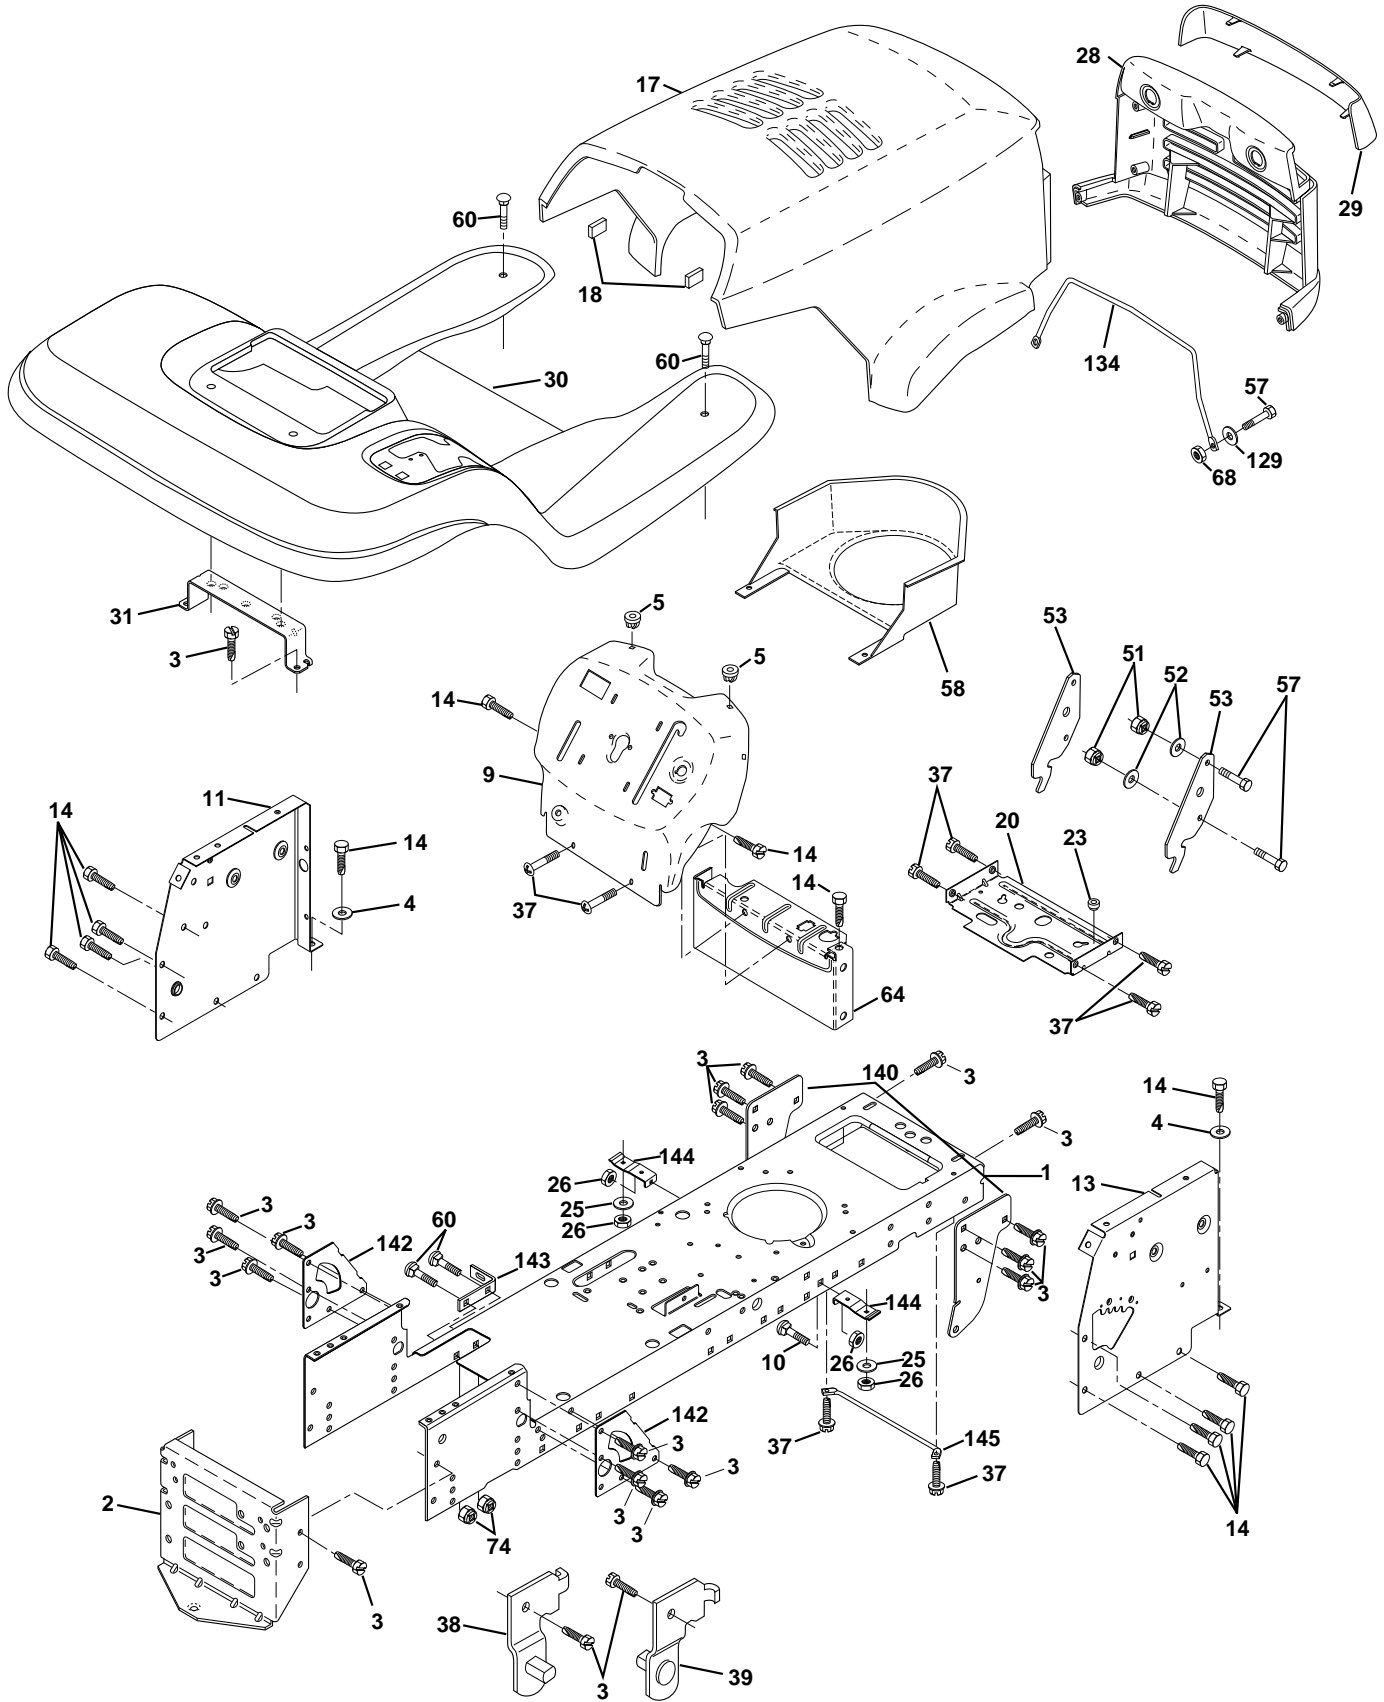

REPAIR PARTS

TRACTOR - MODEL NO. YTH130 (HEYTH130G), PRODUCT NO. 954 17 00-06

CHASSIS AND ENCLOSURES

REPAIR PARTS

TRACTOR - MODEL NO. YTH130 (HEYTH130G), PRODUCT NO. 954 17 00-06

CHASSIS AND ENCLOSURES

KEY NO.	PART NO.	DESCRIPTION
1	532160392	Chassis Weldment
2	532140356	Drawbar, Stretch
3	817490612	Screw Thdrol 3/8-16x3/4 Ty-tt
4	819131216	Washer 13/32 x 3/4 x 16 Ga.
5	532155272	Bumper Hood/Dash
9	532163677	Dash P/L M, W/AMM N/HM
10	872140608	Bolt Carriage 3/8-16 x 1
11	532155927	Panel Dash Lh
13	532157262	Panel Dash Rh
14	817490608	Screw Thdrol 3/8-16x1/2 Ty-tt
17	532156051	Hood LT/PL Husqvarna
18	532126938	Bumper Hood
20	532156437	Plate Mtg Battery Fuel Tank Fr
23	532124028	Bushing
25	819131312	Washer 13/32 X 13/16 X 12 Ga
26	873800600	Nut Lock Hex W/Ins 3/8-16 Unc
28	532149776	Grille LT/PL Husqvarna
29	532149777	Lens LT/PL Husqvarna
30	532156489	Fender Footrest STLT Pnt
31	532139976	Bracket Support Fender
37	817490508	Screw Thdrol 5/16-18 x 1/2 TYT
38	532139886	Bracket, Asm. Pivot, L.H., Mower Rear
39	532139887	Bracket, Asm. Pivot, R.H., Mower Rear
51	873800400	Nut Lock Hex W/Ins 1/4-20
52	819091416	Washer 9/32 x 7/8 x 16 Ga.
53	532150067	Bracket Pnt. Pick off LT/PL Husqvarna
57	874780412	Bolt Hex 1/4-20 x 3/4
58	532150127	Air Duct Engine P/L
60	872140606	Bolt Rdhd Sqnk 3/8-16unc x 3/4
64	532154798	Dash Lower STLT
68	873510400	Nut Keps Hex 1/4-20 Unc
74	873680600	Nut Crownlock 3/8-16 UNC
129	819091016	Washer 9/32 x 5/8 x 16 Ga.
134	532160219	Rod Support Hood LT/PL Husq.
140	532158418	Bracket Suspension Front
142	532165867	Plate Reinforcement STLT
143	532154966	Bracket Swaybar Chassis
144	532154207	Bracket Pnt Footrest STLT
145	532156524	Rod Pivot Chassis/Hood
--	532005479	Plug Button

NOTE: All component dimensions given in U.S. inches
1 inch = 25.4 mm