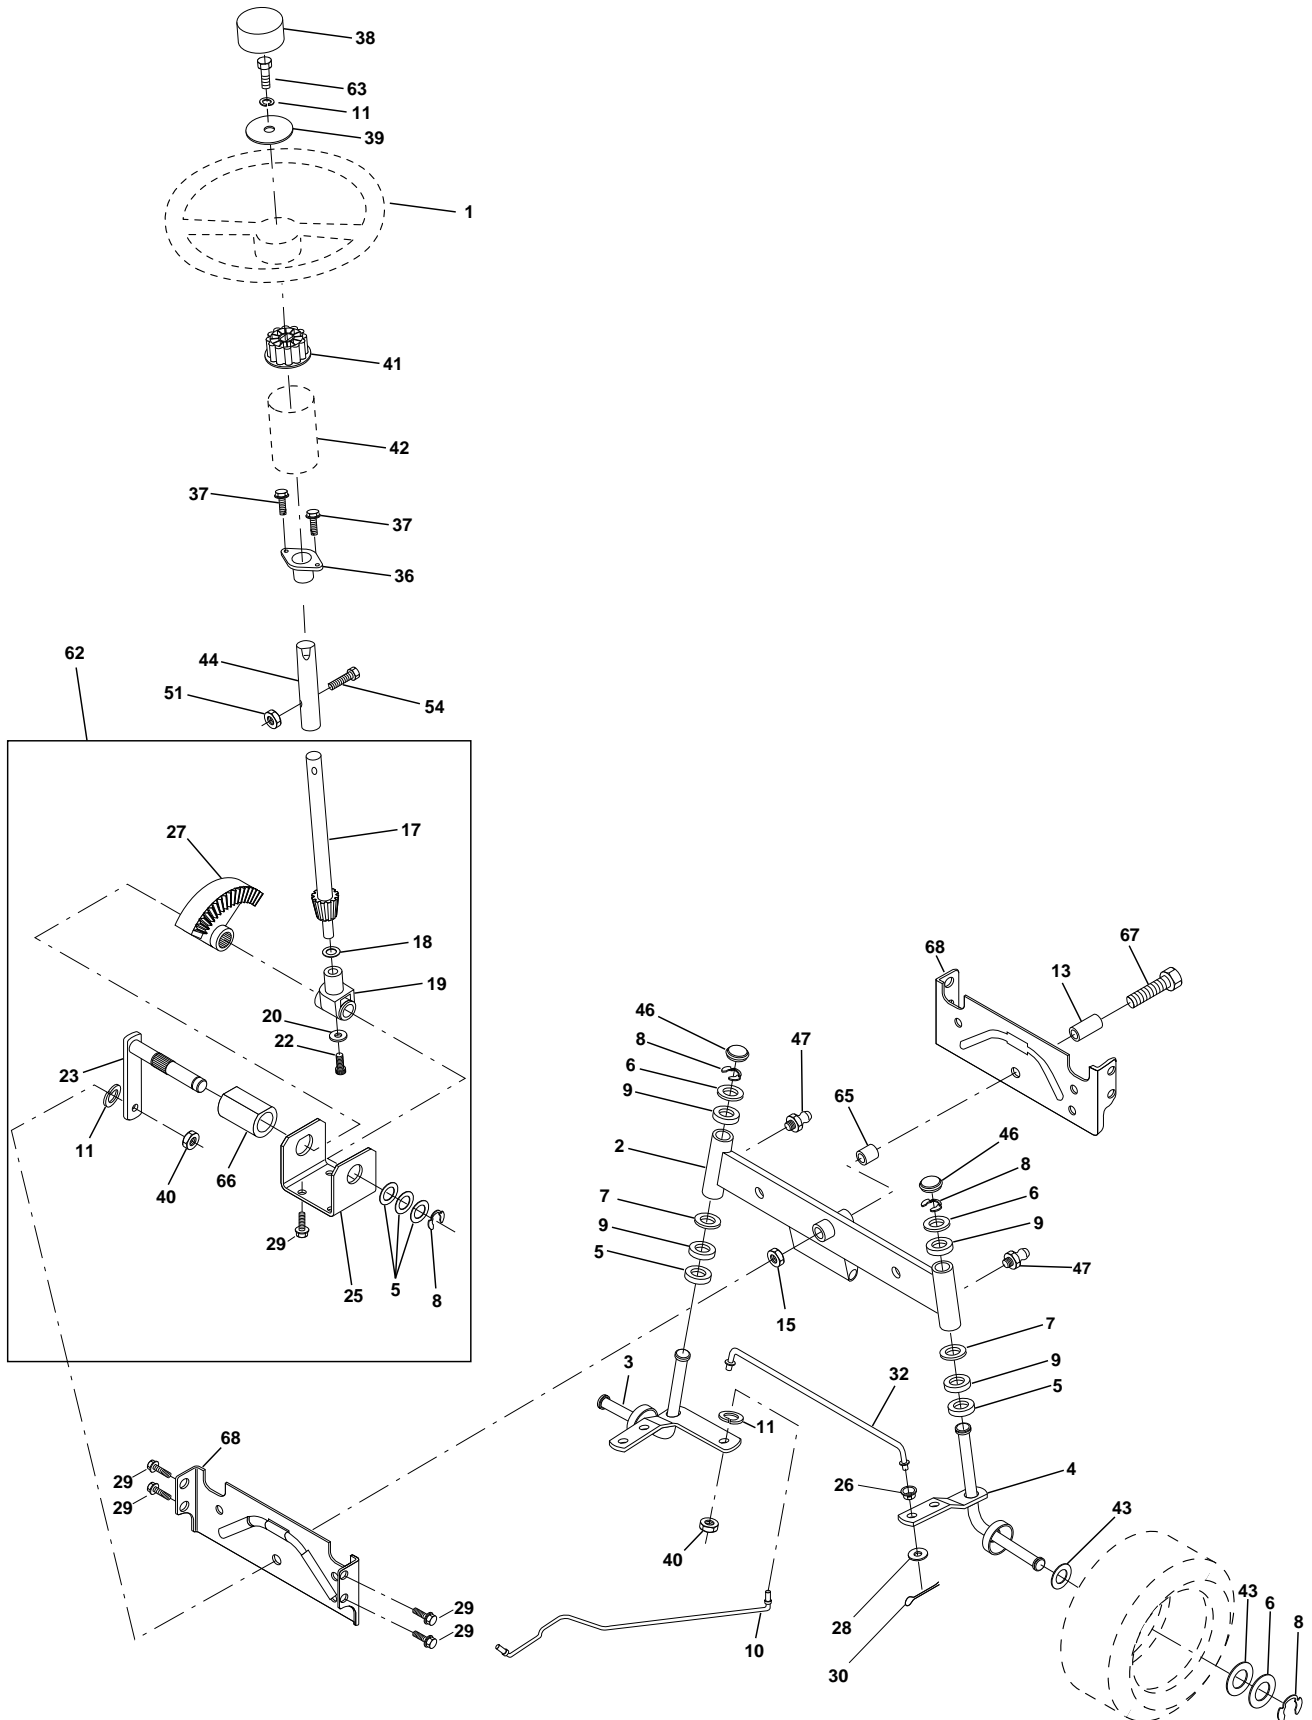

REPAIR PARTS

TRACTOR - MODEL NO. YTH130 (HEYTH130G), PRODUCT NO. 954 17 00-06

STEERING ASSEMBLY

REPAIR PARTS

TRACTOR - MODEL NO. YTH130 (HEYTH130G), PRODUCT NO. 954 17 00-06

STEERING ASSEMBLY

KEY NO.	PART NO.	DESCRIPTION
1	532124415	Wheel Steering
2	532154427	Axle Asm STMP Dropped STL
3	532156483	Spindle Asm LH
4	532157473	Spindle Asm RH
5	532124931	Bearing Race Thrust Harden
6	532121748	Washer 25/32 X 1-5/8 X 16 Ga
7	819272016	Washer 27/32 X 1-1/4 X 16 Ga
8	812000029	Ring Klip #t5304-75
9	532124937	Bearing Col Strg Blk
10	532156438	Link Drag Extended Stamp
11	810040600	Washer Lock Hvy Hlcl Spr 3/8
13	532154779	Bearing Axle STLT/GT
15	873901000	Nut Lock Flange 5/8-11 Unc
17	532156546	Shaft Asm Strg
18	532057079	Washer Thrust 515x 750x 033
19	532124035	Support Shaft
20	532126684	Washer Shim 1/4 X 5/8 X 062
22	871200410	Screw Hex Socket 1/4-20 x 5/8
23	532127501	Shaft Asm Pittman
25	532154406	Bracket Steering
26	532126847	Bushing Link Drag Blk LR
27	532136874	Gear Sector
28	819131416	Washer 13/32 X 7/8 X 16 Ga
29	817490612	Screw Thdrol 3/8-16x3/4 Ty-tt
30	876020412	Pin Cotter 1/8 X 3/4 Cad
32	532130465	Rod Tie Wire Form 19 75 Mech
36	532155099	Bushing Strg
37	532152927	Screw
38	532124416	Insert Cap Strg Wh Au
39	819133808	Washer 13/32 X 2-3/8 X 8 Ga
40	532124701	Lock nut
41	532100711	Adaptor Wheel Strg
42	532155092	Boot Steering Shaft
43	532121749	Washer 25/32 X 1 1/4 X 16 Ga
44	532153720	Extension Steering Shaft LR/LT
46	532121232	Cap Spindle Fr Top Blk
47	532124836	Fitting Grease
51	873800500	Nut Lock Hex w/Ins 5/16-18
54	874780520	Bolt Fin Hex 5/16-18 Unc x 1-1/4
62	532156594	Kit, Steering Assembly Svc
63	874780616	Bolt Fin Hex 3/8-16unc x 1 Gr. 5
65	532154780	Spacer Axle
66	532154404	Bearing Arm Pittman
67	874781044	Bolt, Fin Hex 5/8-11 UNC x 2-3/4
68	532154429	Axle, Brace

NOTE: All component dimensions given in U.S. inches.
1 inch = 25.4 mm.