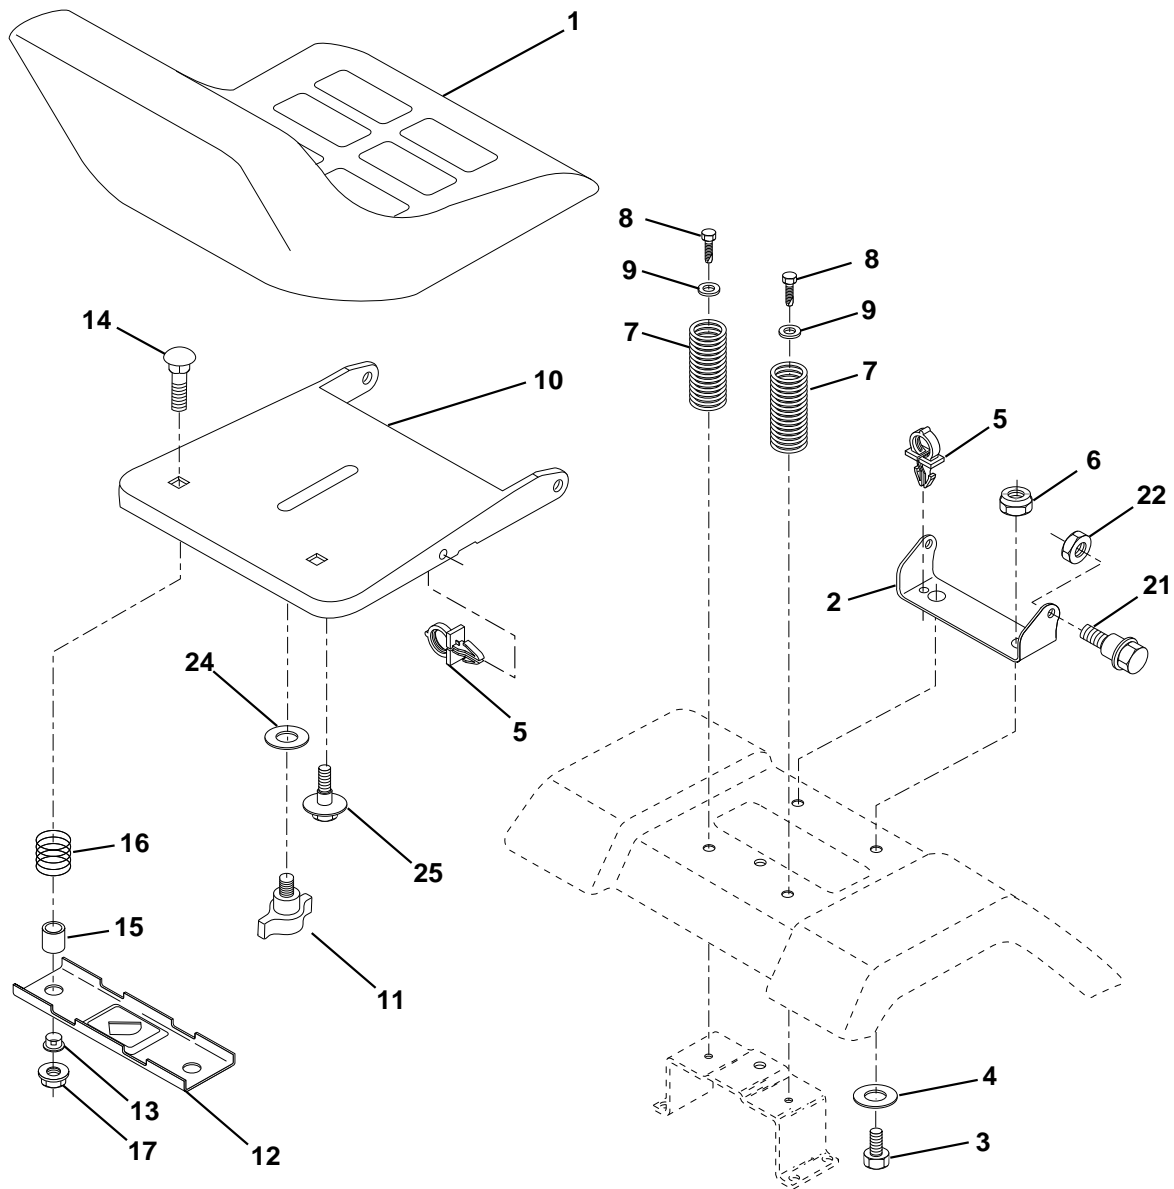

NOTE: All component dimensions given in U.S. inches.
1 inch = 25.4 mm.

REPAIR PARTS

TRACTOR - MODEL NO. YT130 (HEYT130G), PRODUCT NO. 954 1500-04
ENGINE

29

OPTIONAL EQUIPMENT
Spark Arrester

REPAIR PARTS

TRACTOR - MODEL NO. YT130 (HEYT130G), PRODUCT NO. 954 1500-04

ENGINE

KEY NO.	PART NO.	DESCRIPTION
1	532141359	Control Th/ch 20.22 LH Flag
2	817720410	Screw Hex Thd Cut 1/4-20x5/8 T
3	-----	Engine B&S Model No. 28R707
4	532137348	Muffler LT B&S 12/12.5/13HP
13	532272293	Gasket Eng 1 313 Id Tin Plated
14	813280324	Nipple Pipe 3/8 Npt X 3"
15	813200300	Elbow Std 90 Degree 3/8-18 Npt
16	811050600	Washer Lock Ext Tooth 3/8
23	532159880	Shield Brn/Dbr Guard
29	532137180	Kit Spark Arrestor (Flat Scrn)
31	532161911	Tank Fuel Front 2 00
32	532140527	Cap Asm Fuel W/sym Vented
33	532123487	Clamp Hose Black
35	817490512	Screw
37	532137040	Line Fuel 20"
38	-----	Plug Oil Drain (Order From Engine Manufacturer)
40	532124028	Bushing Snap Nyl Blk Fuel Line
44	817490412	Screw Hexwsh Thdrol 1/4-20x3/4
46	819091416	Washer 9/32 X 7/8 X 16 Ga
62	810040500	Washer Lock Hvy Hlcl Spr 5/16
66	532127951	Stop Throttle 3000 RPM
72	871070512	Screw Hexhd Cap 5/16-18x 3/4
78	817490620	Screw Thdrol 3/8-16x1-1/4 TYTT
81	532128861	Nut Flange 1/4-20 Starter Nut

NOTE: All component dimensions given in U.S. inches
1 inch = 25.4 mm

REPAIR PARTS

TRACTOR - MODEL NO. YT130 (HEYT130G), PRODUCT NO. 954 1500-04

SEAT ASSEMBLY

KEY PART NO. NO.

DESCRIPTION

1	532140839	Seat
2	532140551	Bracket Pivot Seat 8 720
3	874760616	Bolt Fin Hex 3/8-16unc X 1
4	819131610	Washer 13/32 X 1 X 10 Ga
5	532145006	Clip Push-In
6	873800600	Nut Hex w/Ins. 3/8-16 Unc
7	532124181	Spring Seat Cprsn 2 250 Blk Zi
8	817490616	Screw Thdrol 3/8-16 X 1 Ty-tt
9	819131614	Washer 13/32 X 1 X 14 Ga.
10	532155925	Pan Seat
11	532120068	Knob Seat 1/2-13 UNC Blk
12	532121246	Bracket Mounting Switch