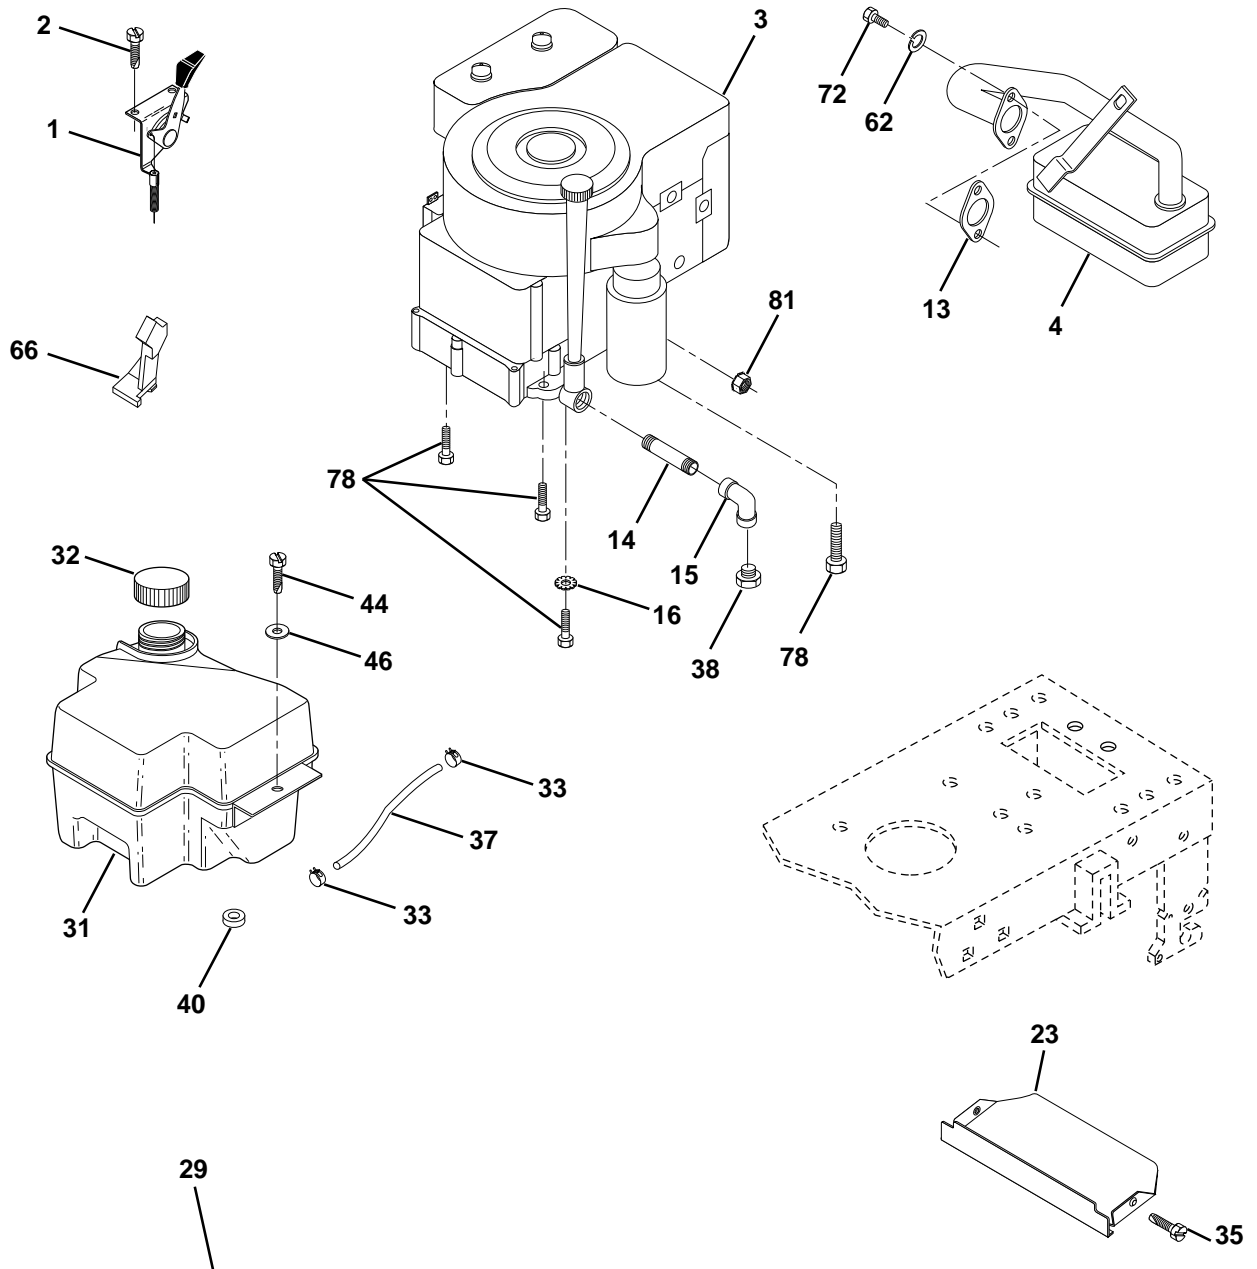

REPAIR PARTS

TRACTOR - MODEL NO. YT130 (HEYT130G), PRODUCT NO. 954 1500-04
ENGINE

29

OPTIONAL EQUIPMENT
Spark Arrester

REPAIR PARTS

TRACTOR - MODEL NO. YT130 (HEYT130G), PRODUCT NO. 954 1500-04

ENGINE

KEY NO.	PART NO.	DESCRIPTION
1	532141359	Control Th/ch 20.22 LH Flag
2	817720410	Screw Hex Thd Cut 1/4-20x5/8 T
3	-----	Engine B&S Model No. 28R707
4	532137348	Muffler LT B&S 12/12.5/13HP
13	532272293	Gasket Eng 1 313 Id Tin Plated
14	813280324	Nipple Pipe 3/8 Npt X 3"
15	813200300	Elbow Std 90 Degree 3/8-18 Npt
16	811050600	Washer Lock Ext Tooth 3/8
23	532159880	Shield Brn/Dbr Guard
29	532137180	Kit Spark Arrestor (Flat Scrn)
31	532161911	Tank Fuel Front 2 00
32	532140527	Cap Asm Fuel W/sym Vented
33	532123487	Clamp Hose Black
35	817490512	Screw
37	532137040	Line Fuel 20"
38	-----	Plug Oil Drain (Order From Engine Manufacturer)
40	532124028	Bushing Snap Nyl Blk Fuel Line
44	817490412	Screw Hexwsh Thdrol 1/4-20x3/4
46	819091416	Washer 9/32 X 7/8 X 16 Ga
62	810040500	Washer Lock Hvy Hlcl Spr 5/16
66	532127951	Stop Throttle 3000 RPM
72	871070512	Screw Hexhd Cap 5/16-18x 3/4
78	817490620	Screw Thdrol 3/8-16x1-1/4 TYTT
81	532128861	Nut Flange 1/4-20 Starter Nut

NOTE: All component dimensions given in U.S. inches
1 inch = 25.4 mm