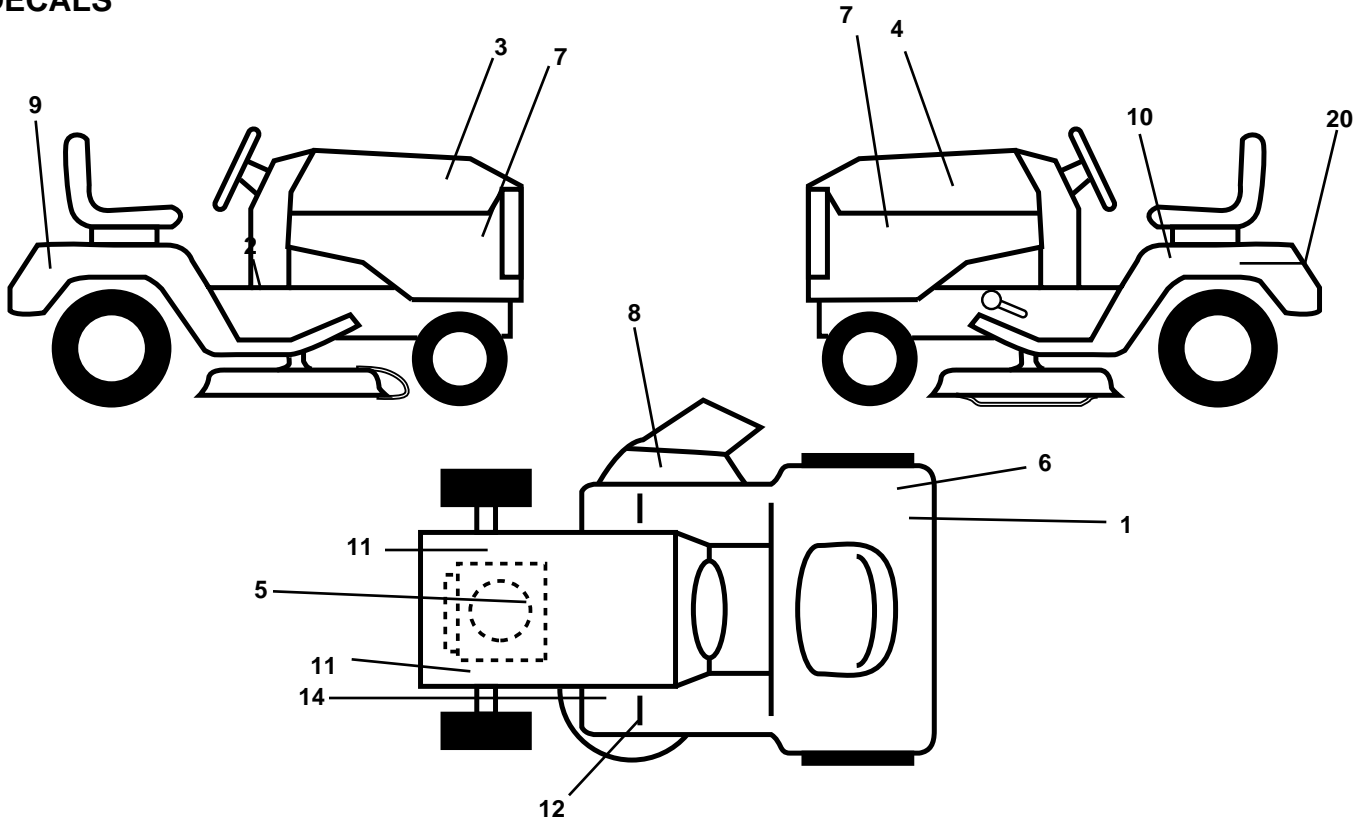

NOTE: All component dimensions given in U.S. inches
1 inch = 25.4 mm

REPAIR PARTS

TRACTOR - MODEL NO. YT130 (HEYT130G), PRODUCT NO. 954 1500-04

SEAT ASSEMBLY

KEY PART NO. NO.

DESCRIPTION

1	532140839	Seat
2	532140551	Bracket Pivot Seat 8 720
3	874760616	Bolt Fin Hex 3/8-16unc X 1
4	819131610	Washer 13/32 X 1 X 10 Ga
5	532145006	Clip Push-In
6	873800600	Nut Hex w/Ins. 3/8-16 Unc
7	532124181	Spring Seat Cprsn 2 250 Blk Zi
8	817490616	Screw Thdrol 3/8-16 X 1 Ty-tt
9	819131614	Washer 13/32 X 1 X 14 Ga.
10	532155925	Pan Seat
11	532120068	Knob Seat 1/2-13 UNC Blk
12	532121246	Bracket Mounting Switch

KEY PART NO. NO.

DESCRIPTION

13	532121248	Bushing Snap Blk Nyl 50 Id
14	872050412	Bolt Rdhd Sqnk 1/4-20x1-1/2
15	532134300	Spacer Split 28x 96 Yel Zinc
16	532121250	Spring Cprsn 1 27 Blk Pnt
17	532123976	Nut Lock 1/4 Lge Flg Gr 5 Zinc
21	532153236	Bolt Shoulder 5/16-18 Unc
22	873800500	Nut Hex Lock W/Ins 5/16-18
24	819171912	Washer 17/32 X 1-3/16 X 12 Ga.
25	532127018	Bolt Shoulder 5/16-18 X 62

NOTE: All component dimensions given in U.S. inches.
1 inch = 25.4 mm

REPAIR PARTS

TRACTOR - MODEL NO. YT130 (HEYT130G), PRODUCT NO. 954 1500-04

DECALS

KEY NO.	PART NO.	DESCRIPTION
1	532126187*	Decal 100 DBA
2	532140837*	Decal Saddle Brake Parking
3	532151320	Decal Hood RH
4	532151321	Decal Hood LH
5	532273212*	Decal HP Engine
6	532145437*	Decal Europe Stand CE
7	532159713*	Decal Pnl Side
8	532145494*	Decal Mower Cutfinger
9	532150617*	Decal Fender Husq
10	532145498*	Decal Read Owner's Manual Syms.
11	532159736*	Decal Chassis Hot Muffler
12	532159737*	Decal Brake/ Clutch Symbol Lt