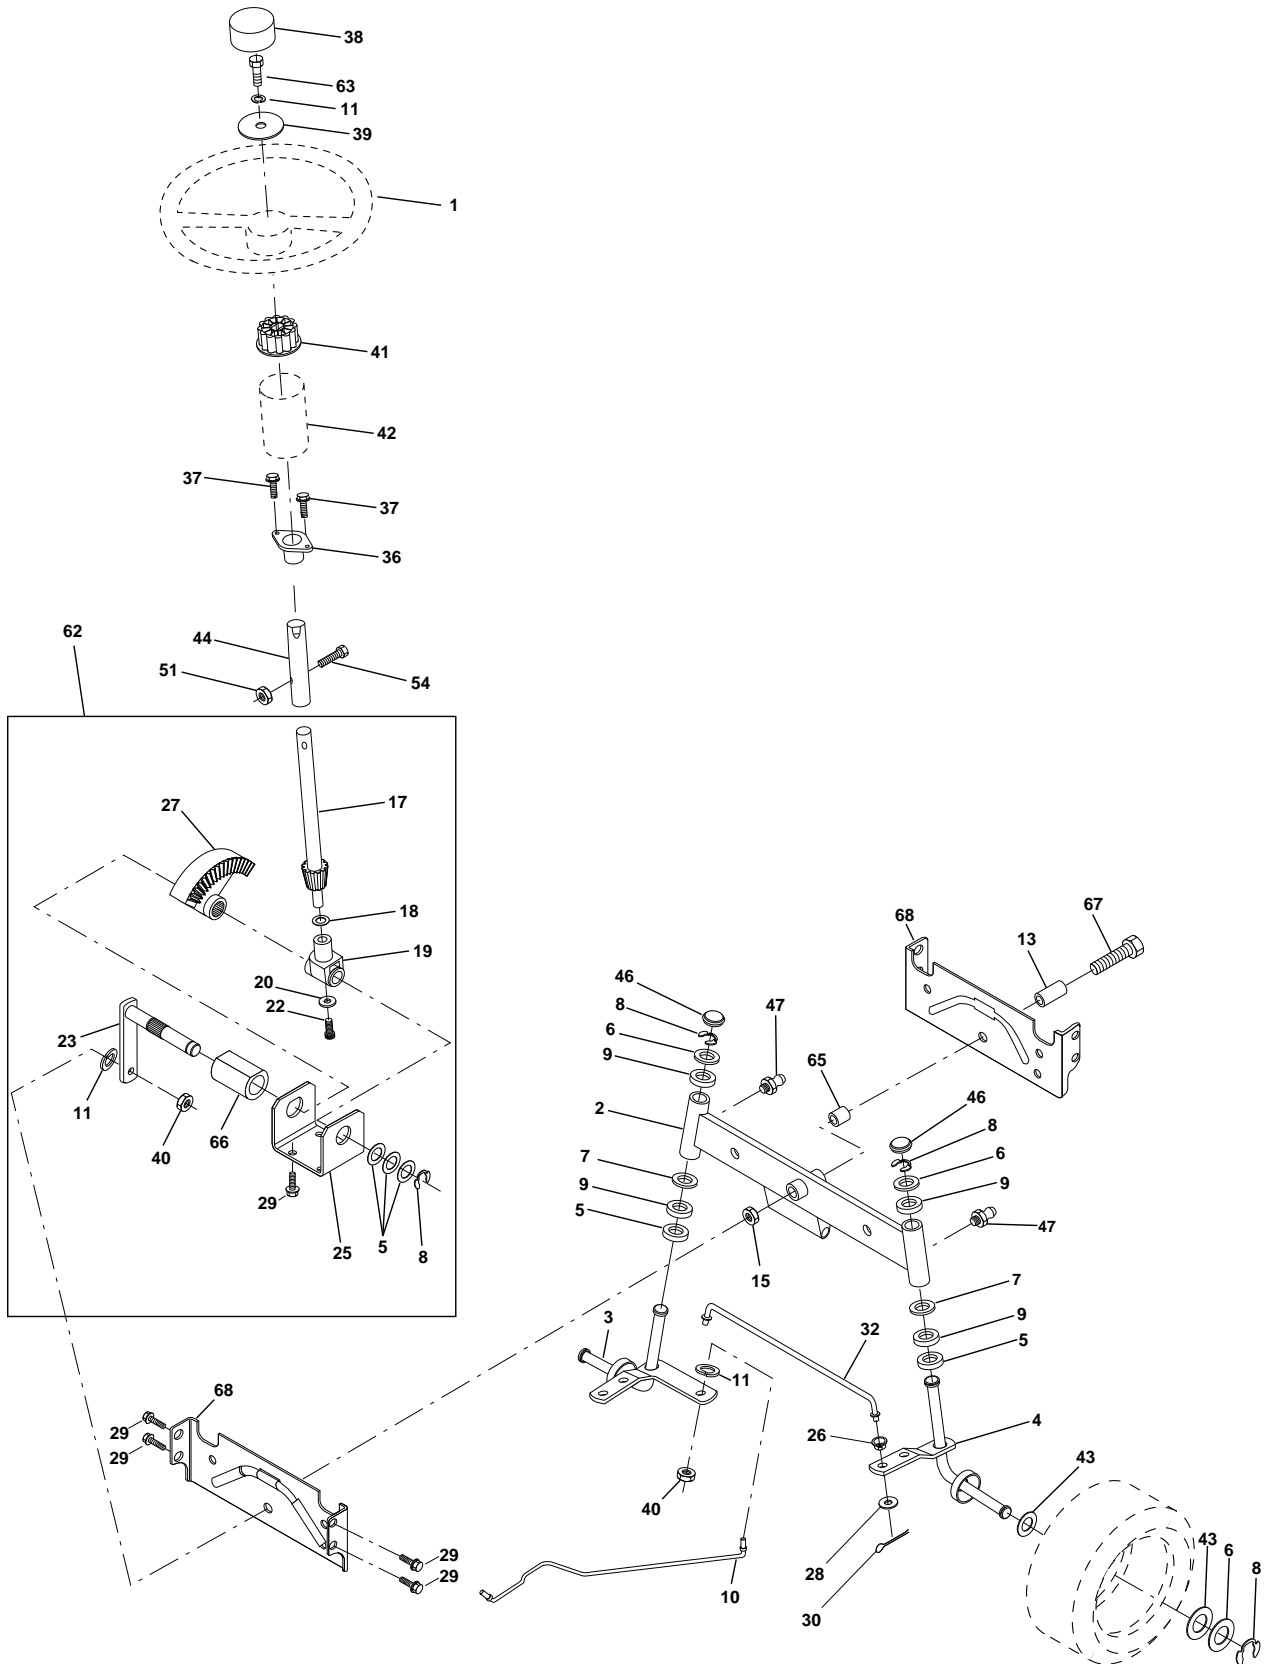

NOTE: All component dimensions given in U.S. inches
1 inch = 25.4 mm

REPAIR PARTS

TRACTOR - MODEL NO. YT130 (HEYT130G), PRODUCT NO. 954 1500-04

STEERING ASSEMBLY

REPAIR PARTS

TRACTOR - MODEL NO. YT130 (HEYT130G), PRODUCT NO. 954 1500-04

NOTE: All component dimensions given in U.S. inches
1 inch = 25.4 mm

REPAIR PARTS

TRACTOR - MODEL NO. YT130 (HEYT130G), PRODUCT NO. 954 1500-04

SEAT ASSEMBLY

KEY PART NO. NO.

DESCRIPTION

1	532140839	Seat
2	532140551	Bracket Pivot Seat 8 720
3	874760616	Bolt Fin Hex 3/8-16unc X 1
4	819131610	Washer 13/32 X 1 X 10 Ga
5	532145006	Clip Push-In
6	873800600	Nut Hex w/Ins. 3/8-16 Unc
7	532124181	Spring Seat Cprsn 2 250 Blk Zi
8	817490616	Screw Thdrol 3/8-16 X 1 Ty-tt
9	819131614	Washer 13/32 X 1 X 14 Ga.
10	532155925	Pan Seat
11	532120068	Knob Seat 1/2-13 UNC Blk
12	532121246	Bracket Mounting Switch