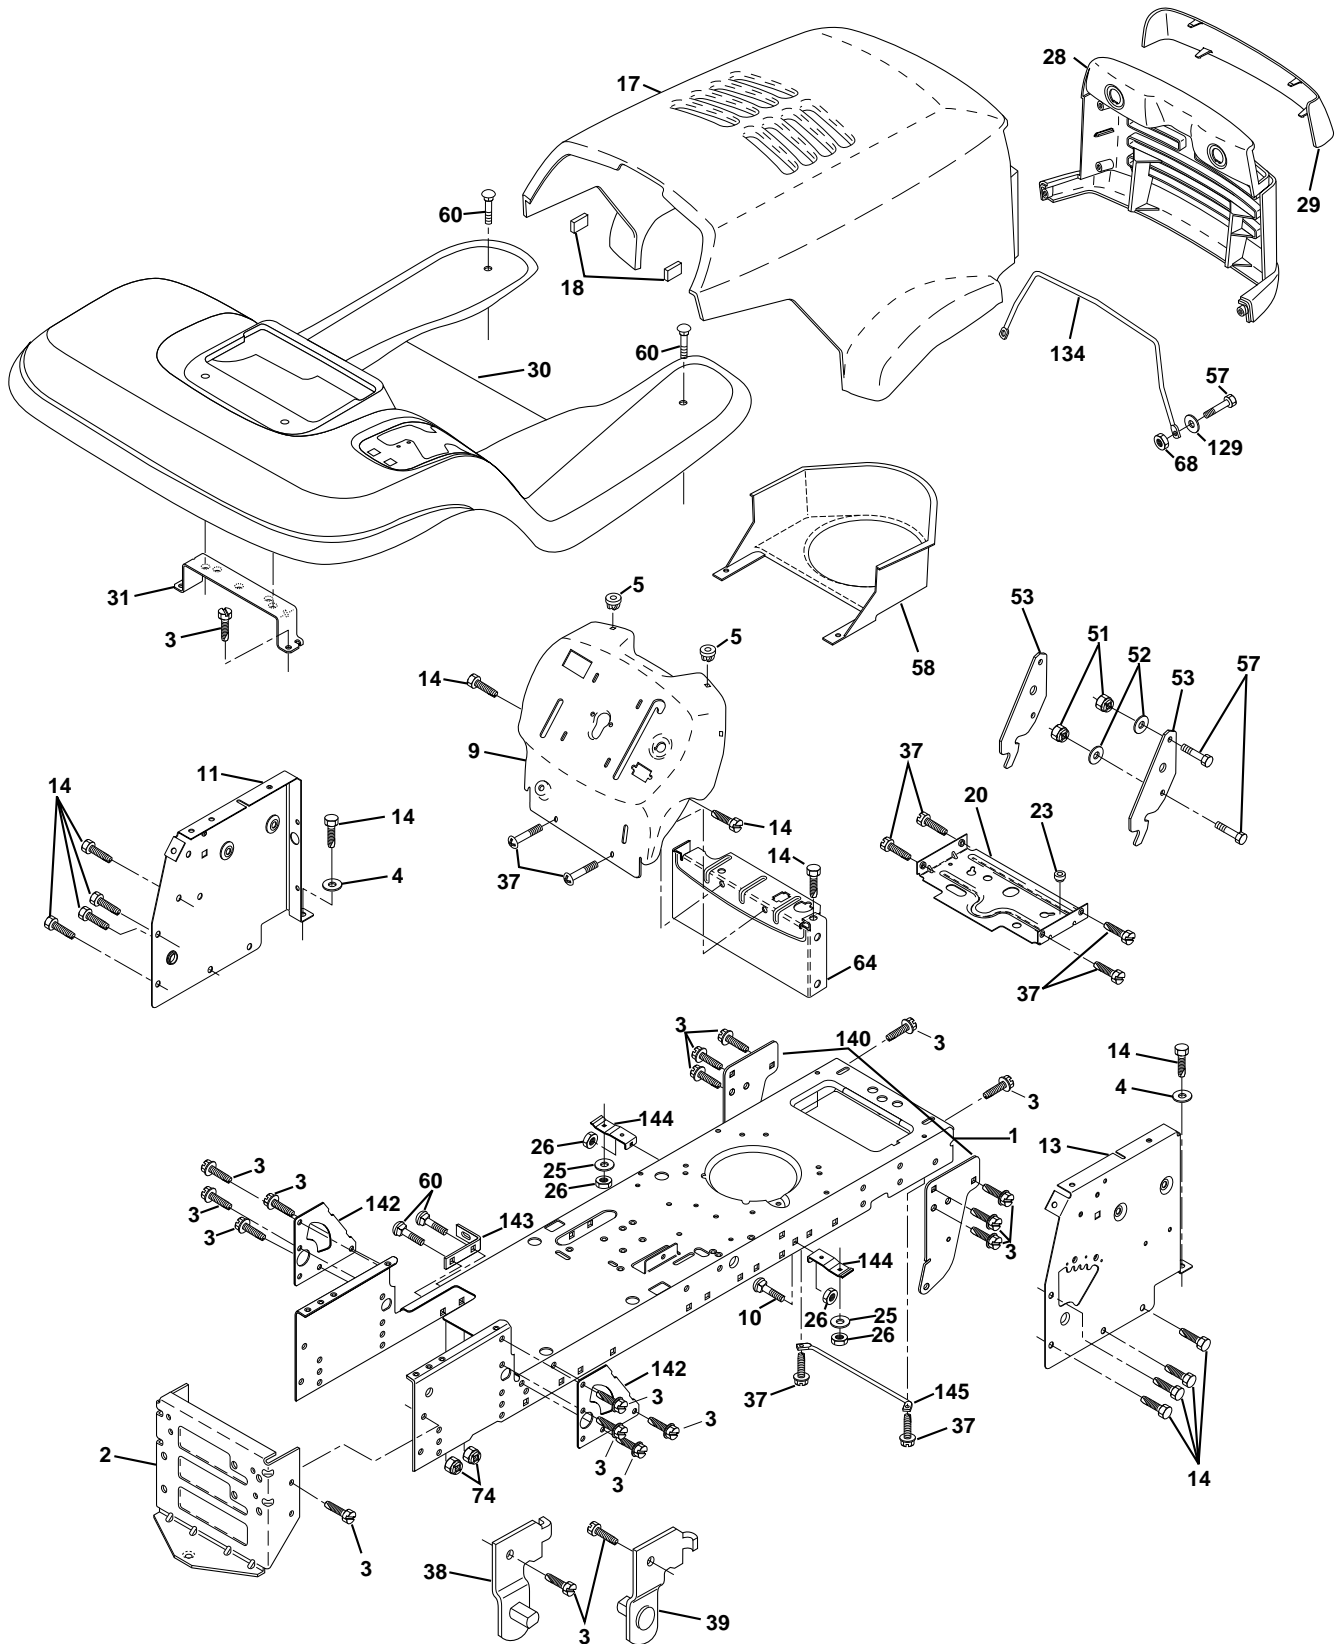

REPAIR PARTS

TRACTOR - MODEL NO. YT130 (HEYT130G), PRODUCT NO. 954 1500-04
ELECTRICAL

REPAIR PARTS

TRACTOR - MODEL NO. YT130 (HEYT130G), PRODUCT NO. 954 1500-04

ELECTRICAL

KEY NO.	PART NO.	DESCRIPTION
1	532144925	Battery 12 Volt 25 AMP
2	874760412	Bolt Hex Hd 1/4-20unc X 3/4
8	532156417	Case Battery Mech Hinge
16	532153664	Switch Interlock Push-In
19	810090400	Washer Lock 1/4
20	873350400	Nut Jam Hex 1/4-20 Unc
21	532136850	Harness Asm Light W/4152j
22	532004152	Bulb Light #1156
24	532124780	Cable Battery 6 Ga 11" red
25	532146147	Cable Battery 6 Ga 44" red w/16 wire
26	532108824	Fuse 30 AMP Auto Green
27	873510400	Nut Keps Hex 1/4-20 Unc
28	532124773	Cable Ground 6 Ga 12" black
29	532121305	Switch Plunger Nc Gray
30	532140301	Switch Ign 4 pos w/lights
31	532124211	Nut Ignition
32	532141226	Cover Sw Ignition
33	532122147	Key Ign Modelled Generic
40	532156442	Harness Ign.
41	871110408	Bolt Blk Fin Hex 1/4 - 20 x 1/2
42	532131563	Cover Terminal Red
43	532145673	Solenoid
44	873640400	Nut Keps Hex 1/4-20 Unc
45	532121433	Ammeter Rectangular 6 Amp
52	532141940	Protection Wire Loop
70	532140413	Harness, Eng. B&S/Tec Dual

NOTE: All component dimensions given in U.S. inches.
1 inch = 25.4 mm.

REPAIR PARTS

TRACTOR - MODEL NO. YT130 (HEYT130G), PRODUCT NO. 954 1500-04
CHASSIS AND ENCLOSURES

REPAIR PARTS

TRACTOR - MODEL NO. YT130 (HEYT130G), PRODUCT NO. 954 1500-04

NOTE: All component dimensions given in U.S. inches
1 inch = 25.4 mm

REPAIR PARTS

TRACTOR - MODEL NO. YT130 (HEYT130G), PRODUCT NO. 954 1500-04

SEAT ASSEMBLY

KEY PART NO. NO.

DESCRIPTION

1	532140839	Seat
2	532140551	Bracket Pivot Seat 8 720
3	874760616	Bolt Fin Hex 3/8-16unc X 1
4	819131610	Washer 13/32 X 1 X 10 Ga
5	532145006	Clip Push-In
6	873800600	Nut Hex w/Ins. 3/8-16 Unc
7	532124181	Spring Seat Cprsn 2 250 Blk Zi
8	817490616	Screw Thdrol 3/8-16 X 1 Ty-tt
9	819131614	Washer 13/32 X 1 X 14 Ga.
10	532155925	Pan Seat
11	532120068	Knob Seat 1/2-13 UNC Blk
12	532121246	Bracket Mounting Switch