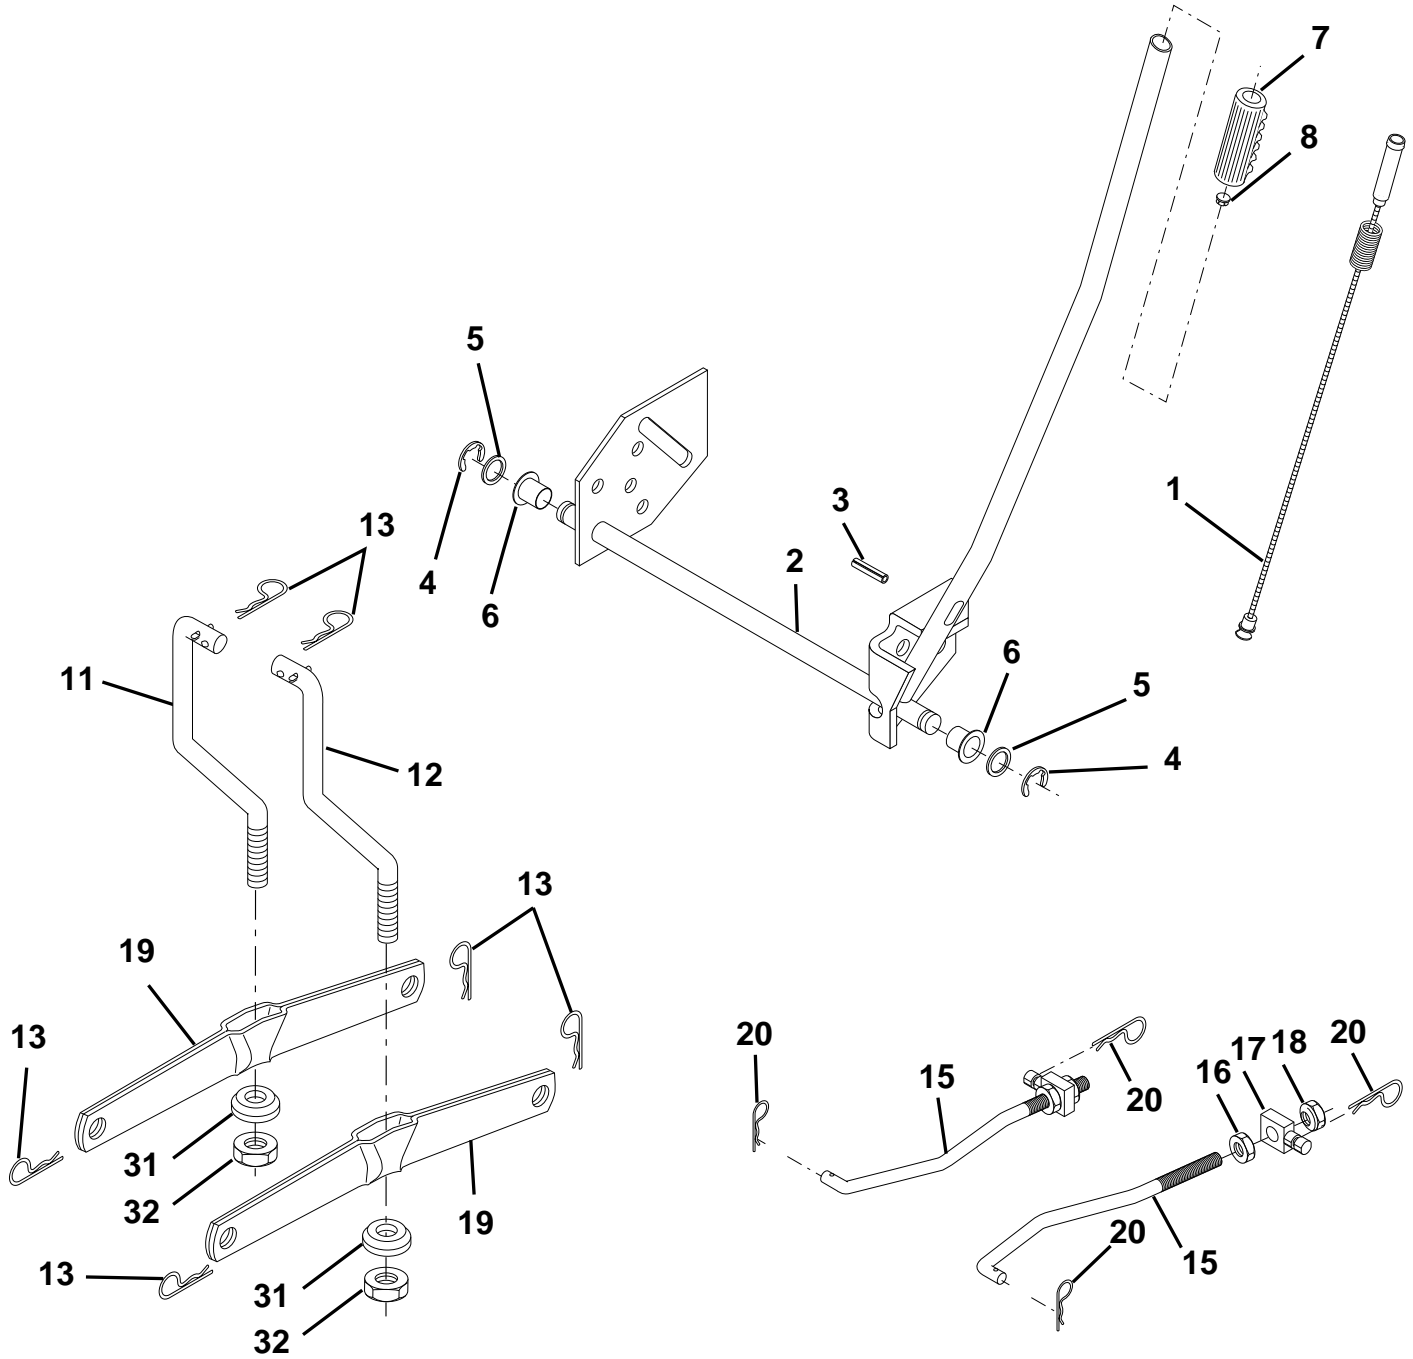

NOTE: All component dimensions given in U.S. inches
1 inch = 25.4 mm

REPAIR PARTS

TRACTOR - MODEL NO. YT130 (HEYT130G), PRODUCT NO. 954 1500-04

MOWER LIFT

REPAIR PARTS

TRACTOR - MODEL NO. YT130 (HEYT130G), PRODUCT NO. 954 1500-04
MOWER LIFT