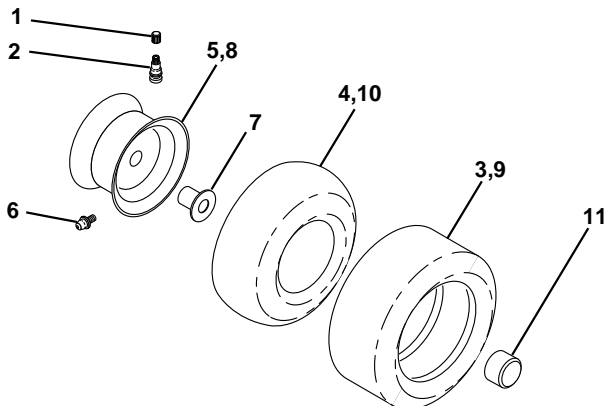

WHEELS & TIRES

KEY NO.	PART NO.	DESCRIPTION
1	532059192	Cap Valve Tire
2	532065139	Stem Valve
3	532106222	Tire F Ts 15 X 6 0 - 6 Service
4	532059904	Tube Front (Service Item Only)
5	532138336	Rim Asm 6"front Silver Service
6	532124957	Fitting Grease (Front Wheel Only)
7	532124959	Bearing Flange (Front Wheel Only)
8	532138337	Rim Asm 8"rear Silver Service
9	532106268	Tire R Ts 18x9 5-8 C Service
10	532124926	Tube Rear (Service Item Only)
11	532104757	Cap Axle Blk 1 50 X 1 00

NOTE: All component dimensions given in U.S. inches
1 inch = 25.4 mm