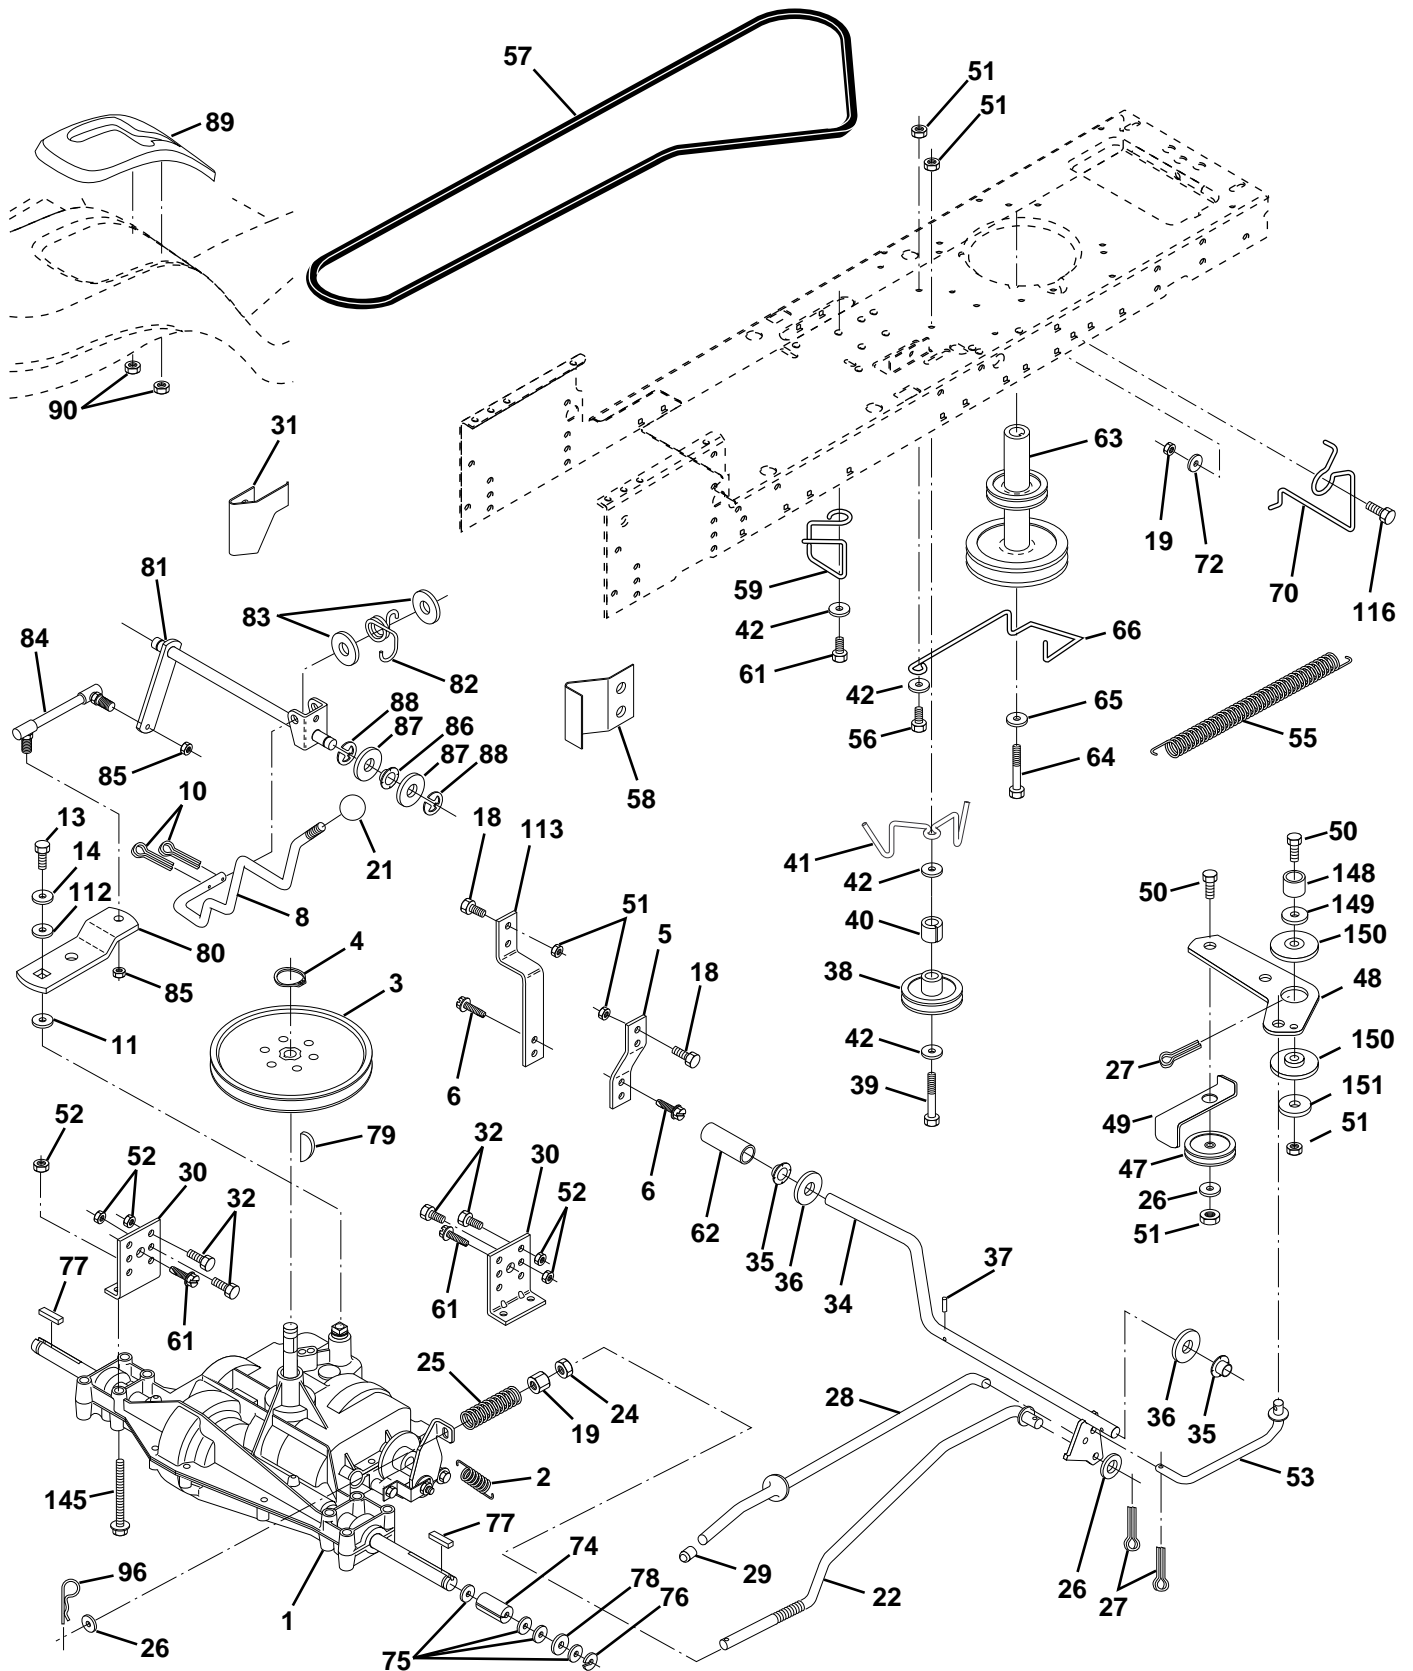

REPAIR PARTS

TRACTOR - MODEL NO. YT130 (HEYT130G), PRODUCT NO. 954 1500-04
ELECTRICAL

REPAIR PARTS

TRACTOR - MODEL NO. YT130 (HEYT130G), PRODUCT NO. 954 1500-04

ELECTRICAL

KEY NO.	PART NO.	DESCRIPTION
1	532144925	Battery 12 Volt 25 AMP
2	874760412	Bolt Hex Hd 1/4-20unc X 3/4
8	532156417	Case Battery Mech Hinge
16	532153664	Switch Interlock Push-In
19	810090400	Washer Lock 1/4
20	873350400	Nut Jam Hex 1/4-20 Unc
21	532136850	Harness Asm Light W/4152j
22	532004152	Bulb Light #1156
24	532124780	Cable Battery 6 Ga 11" red
25	532146147	Cable Battery 6 Ga 44" red w/16 wire
26	532108824	Fuse 30 AMP Auto Green
27	873510400	Nut Keps Hex 1/4-20 Unc
28	532124773	Cable Ground 6 Ga 12" black
29	532121305	Switch Plunger Nc Gray
30	532140301	Switch Ign 4 pos w/lights
31	532124211	Nut Ignition
32	532141226	Cover Sw Ignition
33	532122147	Key Ign Modelled Generic
40	532156442	Harness Ign.
41	871110408	Bolt Blk Fin Hex 1/4 - 20 x 1/2
42	532131563	Cover Terminal Red
43	532145673	Solenoid
44	873640400	Nut Keps Hex 1/4-20 Unc
45	532121433	Ammeter Rectangular 6 Amp
52	532141940	Protection Wire Loop
70	532140413	Harness, Eng. B&S/Tec Dual

NOTE: All component dimensions given in U.S. inches
1 inch = 25.4 mm

REPAIR PARTS

TRACTOR - MODEL NO. YT130 (HEYT130G), PRODUCT NO. 954 1500-04

DRIVE

REPAIR PARTS

TRACTOR - MODEL NO. YT130 (HEYT130G), PRODUCT NO. 954 1500-04

NOTE: All component dimensions given in U.S. inches
1 inch = 25.4 mm

REPAIR PARTS

TRACTOR - MODEL NO. YT130 (HEYT130G), PRODUCT NO. 954 1500-04

SEAT ASSEMBLY

KEY PART NO. NO.

DESCRIPTION

1	532140839	Seat
2	532140551	Bracket Pivot Seat 8 720
3	874760616	Bolt Fin Hex 3/8-16unc X 1
4	819131610	Washer 13/32 X 1 X 10 Ga
5	532145006	Clip Push-In
6	873800600	Nut Hex w/Ins. 3/8-16 Unc
7	532124181	Spring Seat Cprsn 2 250 Blk Zi
8	817490616	Screw Thdrol 3/8-16 X 1 Ty-tt
9	819131614	Washer 13/32 X 1 X 14 Ga.
10	532155925	Pan Seat
11	532120068	Knob Seat 1/2-13 UNC Blk
12	532121246	Bracket Mounting Switch