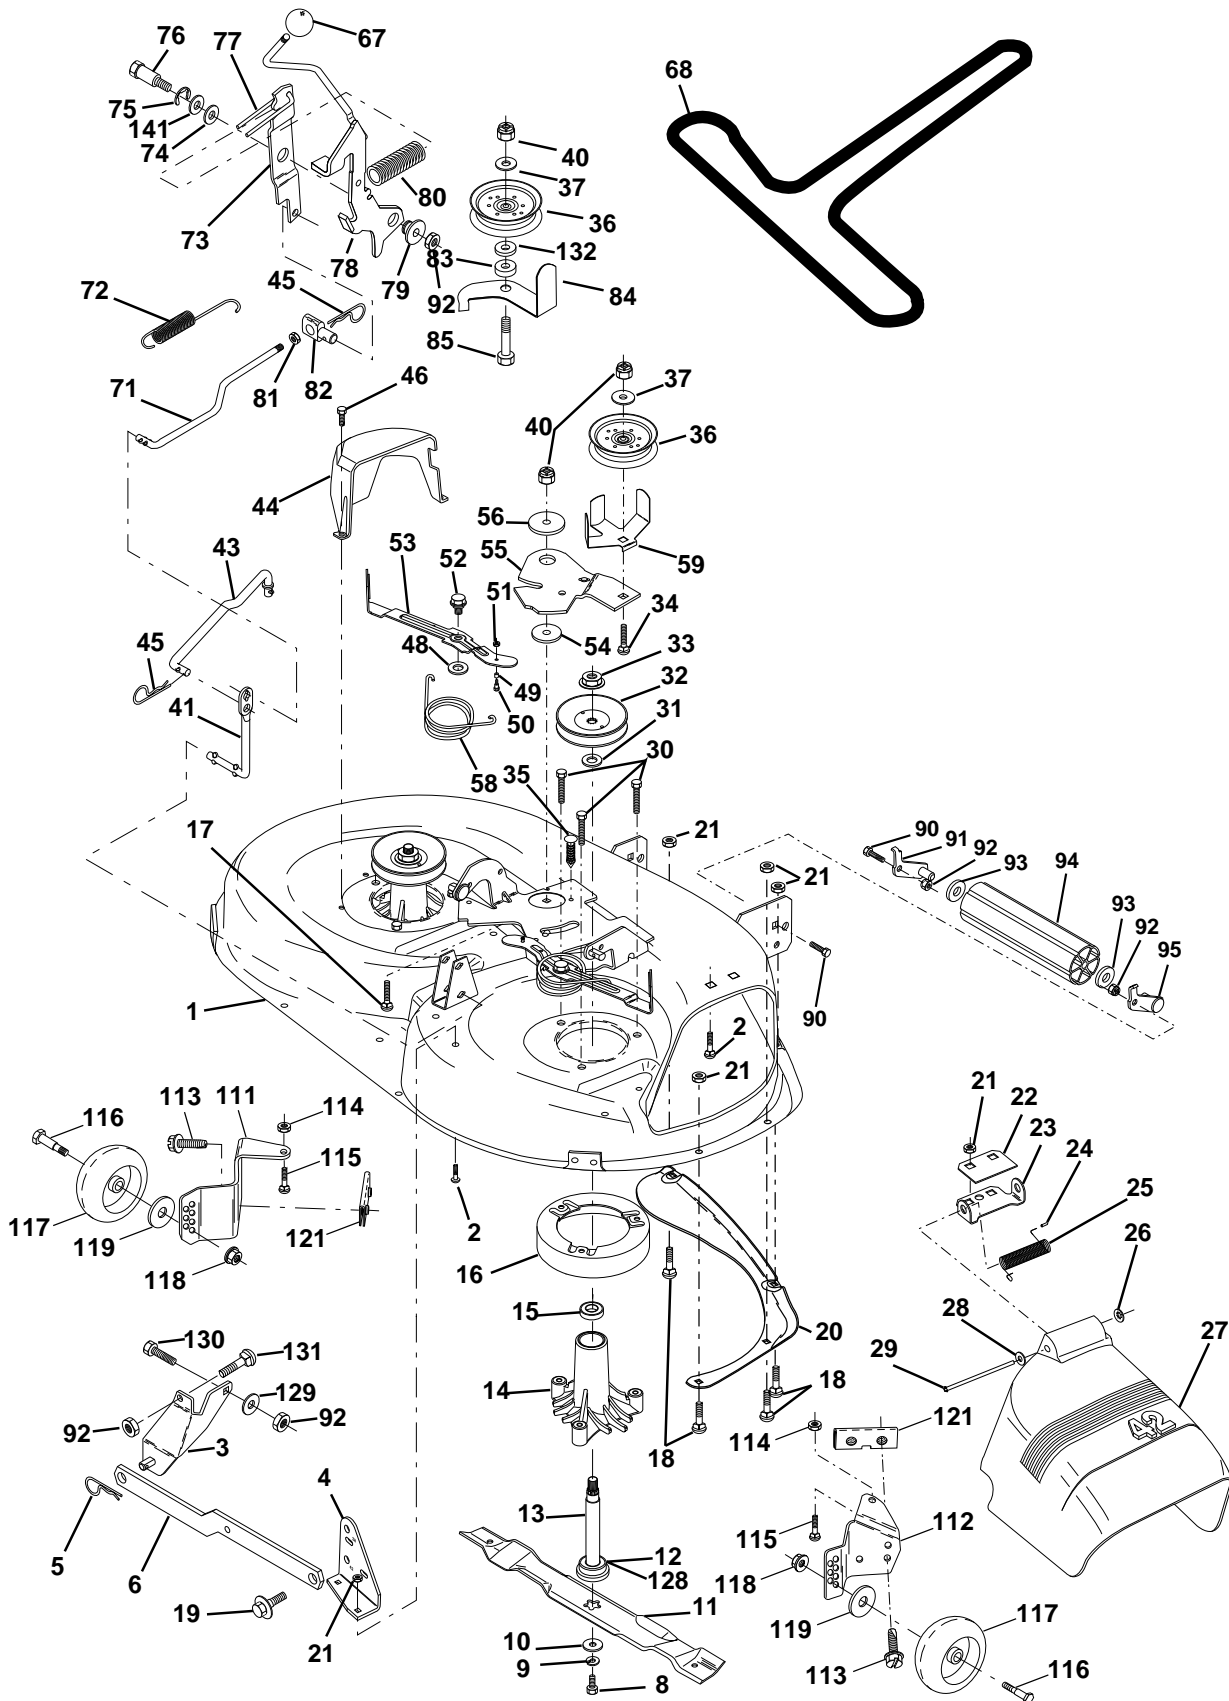

REPAIR PARTS

TRACTOR - MODEL NO. YT130 (HEYT130G), PRODUCT NO. 954 1500-04

MOWER DECK

REPAIR PARTS

TRACTOR - MODEL NO. YT130 (HEYT130G), PRODUCT NO. 954 1500-04

MOWER DECK