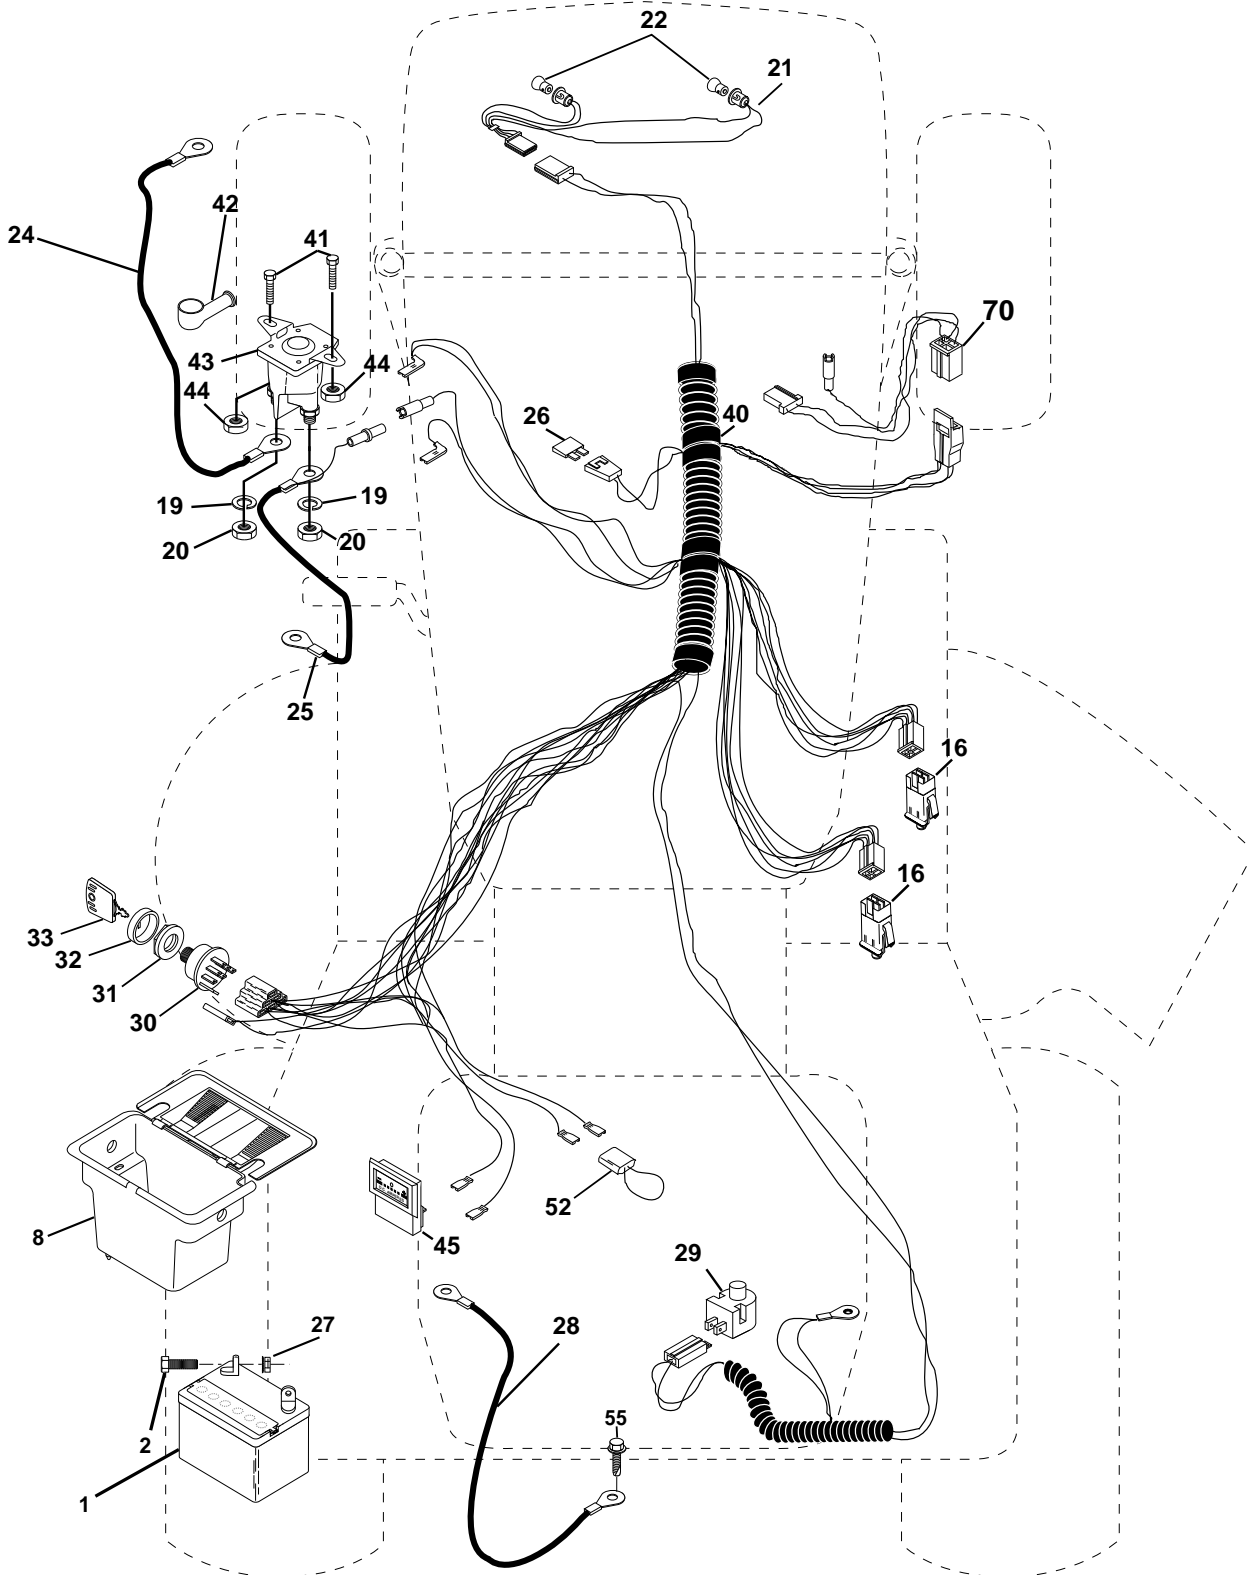

YT130

Spare parts	Replaces	
Ersatzteile	Ersetzt	
Pièces détachées	Remplace	
Reserve onderdelen	Vervangt	
Repuestos	Reemplaza	
Reservdelar	Ersätter	106 24 26-61

Page "Decals"

*Note: Not in stock, but can be delivered directly from factory.

REPAIR PARTS

TRACTOR - MODEL NO. YT130 (HEYT130G), PRODUCT NO. 954 1500-04
ELECTRICAL

REPAIR PARTS

TRACTOR - MODEL NO. YT130 (HEYT130G), PRODUCT NO. 954 1500-04

ELECTRICAL

KEY NO.	PART NO.	DESCRIPTION
1	532144925	Battery 12 Volt 25 AMP
2	874760412	Bolt Hex Hd 1/4-20unc X 3/4
8	532156417	Case Battery Mech Hinge
16	532153664	Switch Interlock Push-In
19	810090400	Washer Lock 1/4
20	873350400	Nut Jam Hex 1/4-20 Unc
21	532136850	Harness Asm Light W/4152j
22	532004152	Bulb Light #1156
24	532124780	Cable Battery 6 Ga 11" red
25	532146147	Cable Battery 6 Ga 44" red w/16 wire
26	532108824	Fuse 30 AMP Auto Green
27	873510400	Nut Keps Hex 1/4-20 Unc
28	532124773	Cable Ground 6 Ga 12" black
29	532121305	Switch Plunger Nc Gray
30	532140301	Switch Ign 4 pos w/lights
31	532124211	Nut Ignition
32	532141226	Cover Sw Ignition
33	532122147	Key Ign Modelled Generic
40	532156442	Harness Ign.
41	871110408	Bolt Blk Fin Hex 1/4 - 20 x 1/2
42	532131563	Cover Terminal Red
43	532145673	Solenoid
44	873640400	Nut Keps Hex 1/4-20 Unc
45	532121433	Ammeter Rectangular 6 Amp
52	532141940	Protection Wire Loop
70	532140413	Harness, Eng. B&S/Tec Dual

NOTE: All component dimensions given in U.S. inches
1 inch = 25.4 mm

REPAIR PARTS

TRACTOR - MODEL NO. YT130 (HEYT130G), PRODUCT NO. 954 1500-04

SEAT ASSEMBLY

KEY PART NO. NO.

DESCRIPTION

1	532140839	Seat
2	532140551	Bracket Pivot Seat 8 720
3	874760616	Bolt Fin Hex 3/8-16unc X 1
4	819131610	Washer 13/32 X 1 X 10 Ga
5	532145006	Clip Push-In
6	873800600	Nut Hex w/Ins. 3/8-16 Unc
7	532124181	Spring Seat Cprsn 2 250 Blk Zi
8	817490616	Screw Thdrol 3/8-16 X 1 Ty-tt
9	819131614	Washer 13/32 X 1 X 14 Ga.
10	532155925	Pan Seat
11	532120068	Knob Seat 1/2-13 UNC Blk
12	532121246	Bracket Mounting Switch