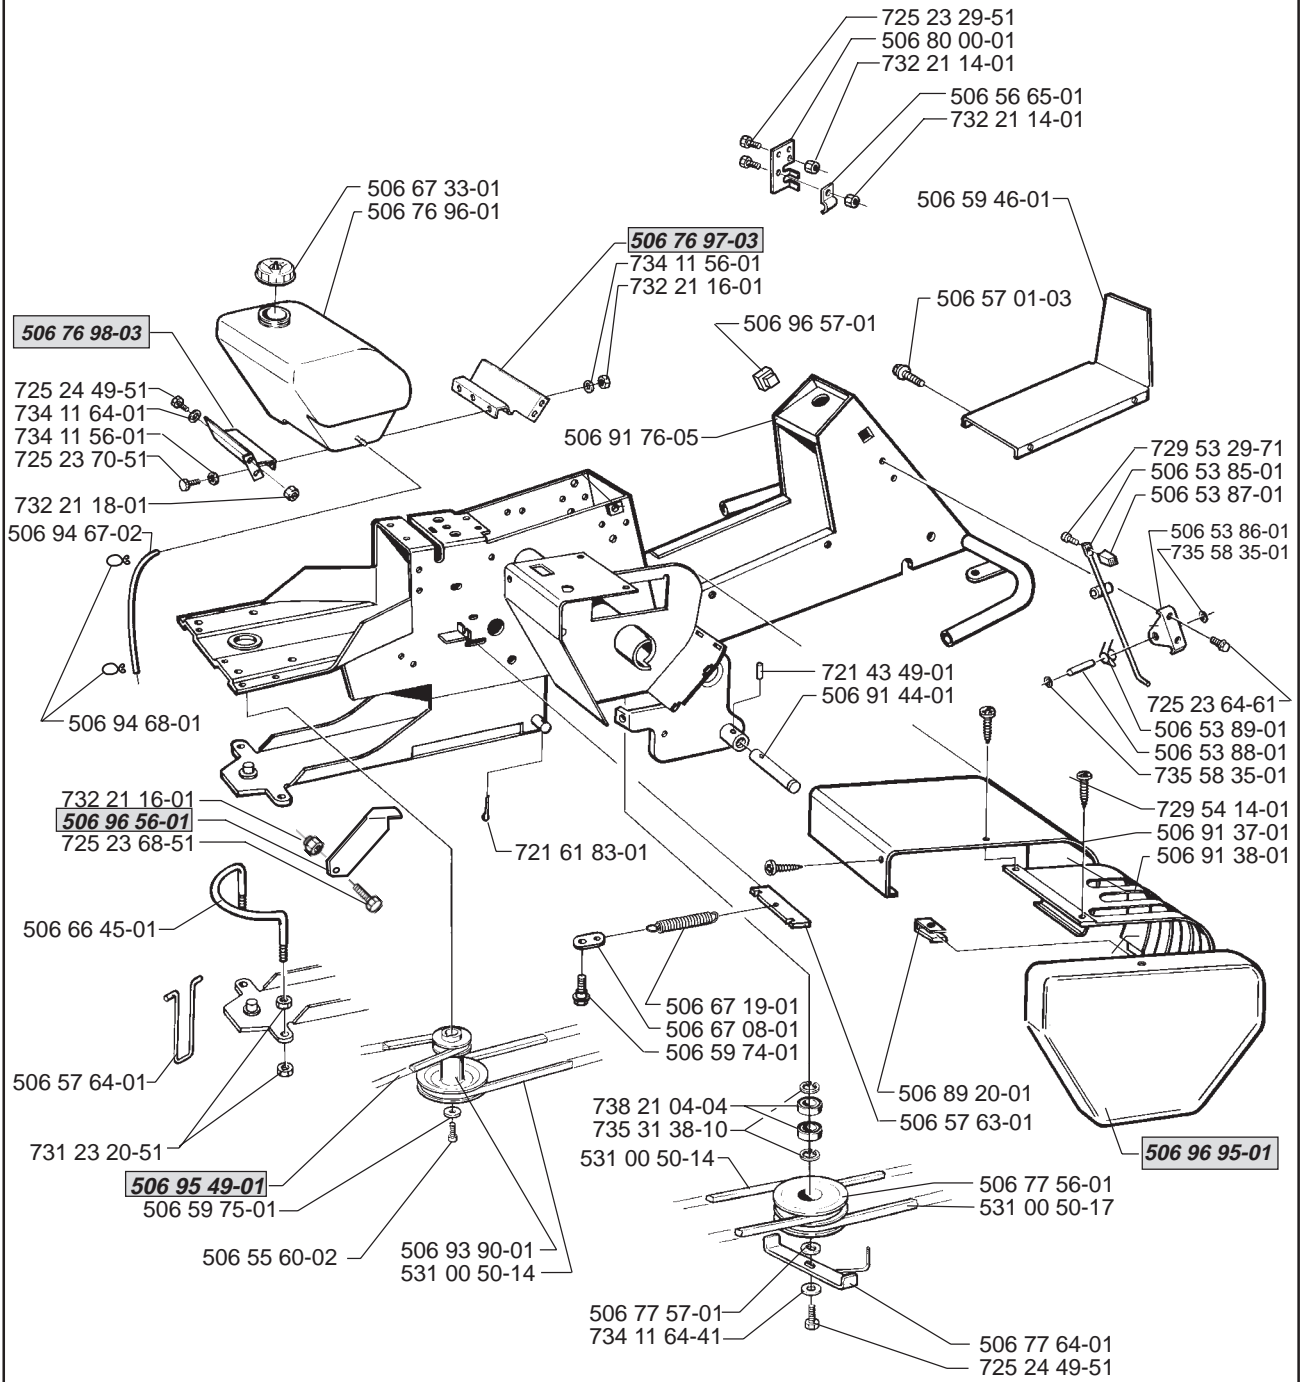

B

***compl 506 98 46-02**

xxx xx xx-xx = New part

D**15,5 hp B & S Diamond plus****xxx xx xx-xx** = New part

E

xxx xx xx-xx = New part

G

F

xxx xx xx-xx = New part

C

xxx xx xx-xx = New part

K

X BioClip 90

xxx xx xx-xx = New part

T Rear 97, BioClip 103

V Side 97