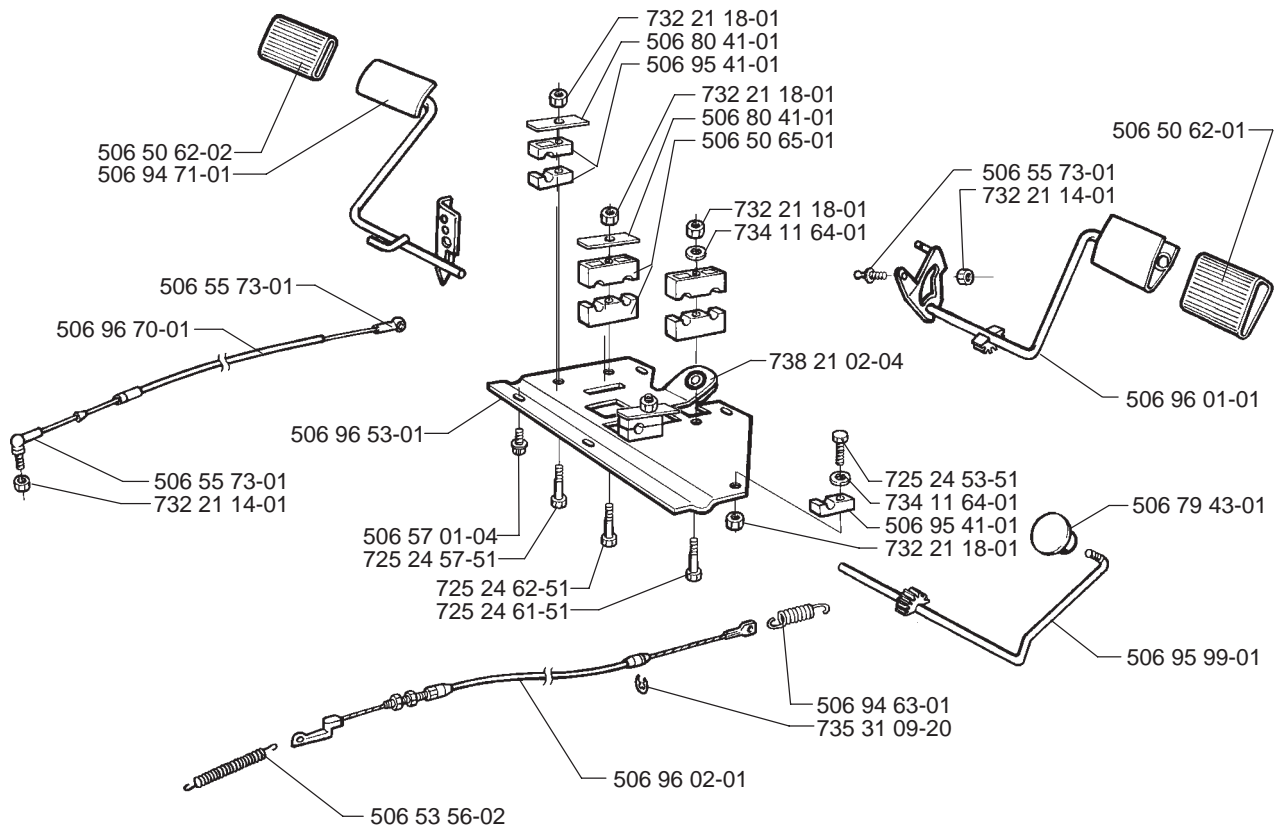

F

H

XXX XX XX-XX = New part