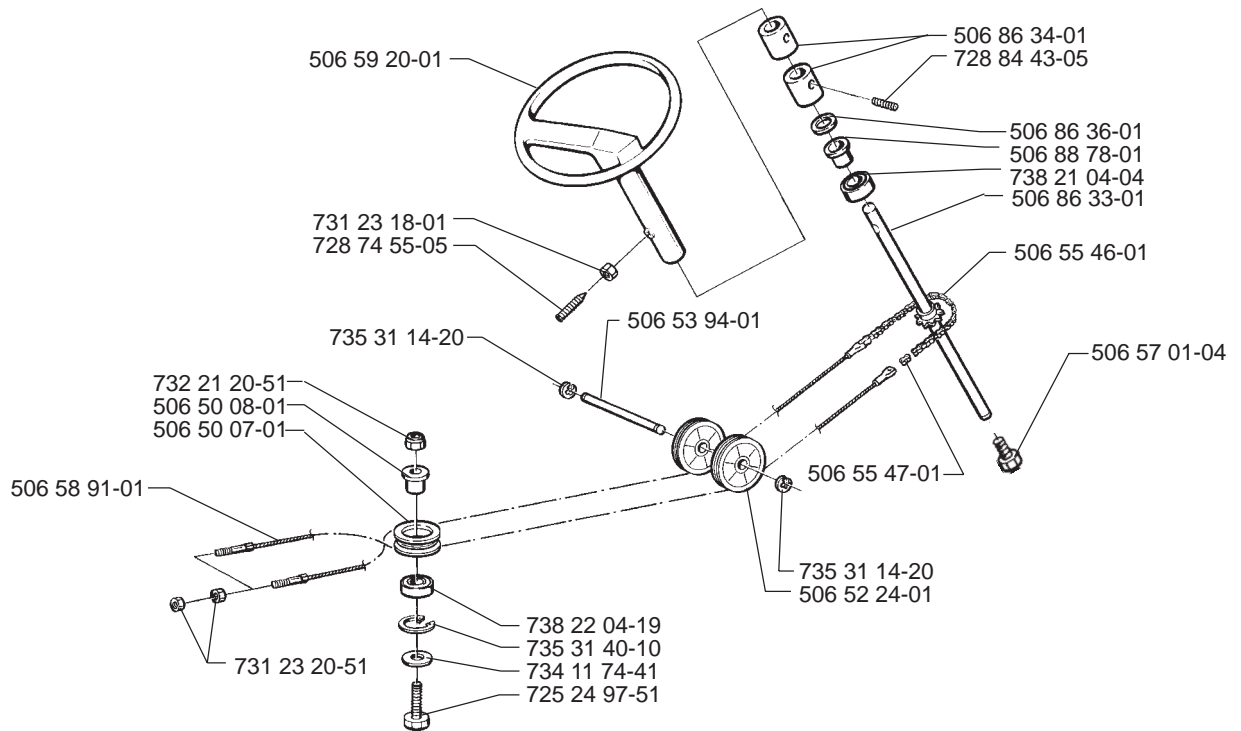

B

***compl 506 98 46-02**

xxx xx xx-xx = New part

D**15,5 hp B & S Diamond plus****xxx xx xx-xx** = New part

E

xxx xx xx-xx = New part

G

F

xxx xx xx-xx = New part

C

xxx xx xx-xx = New part

K

X BioClip 90

xxx xx xx-xx = New part

T Rear 97, BioClip 103

V Side 97