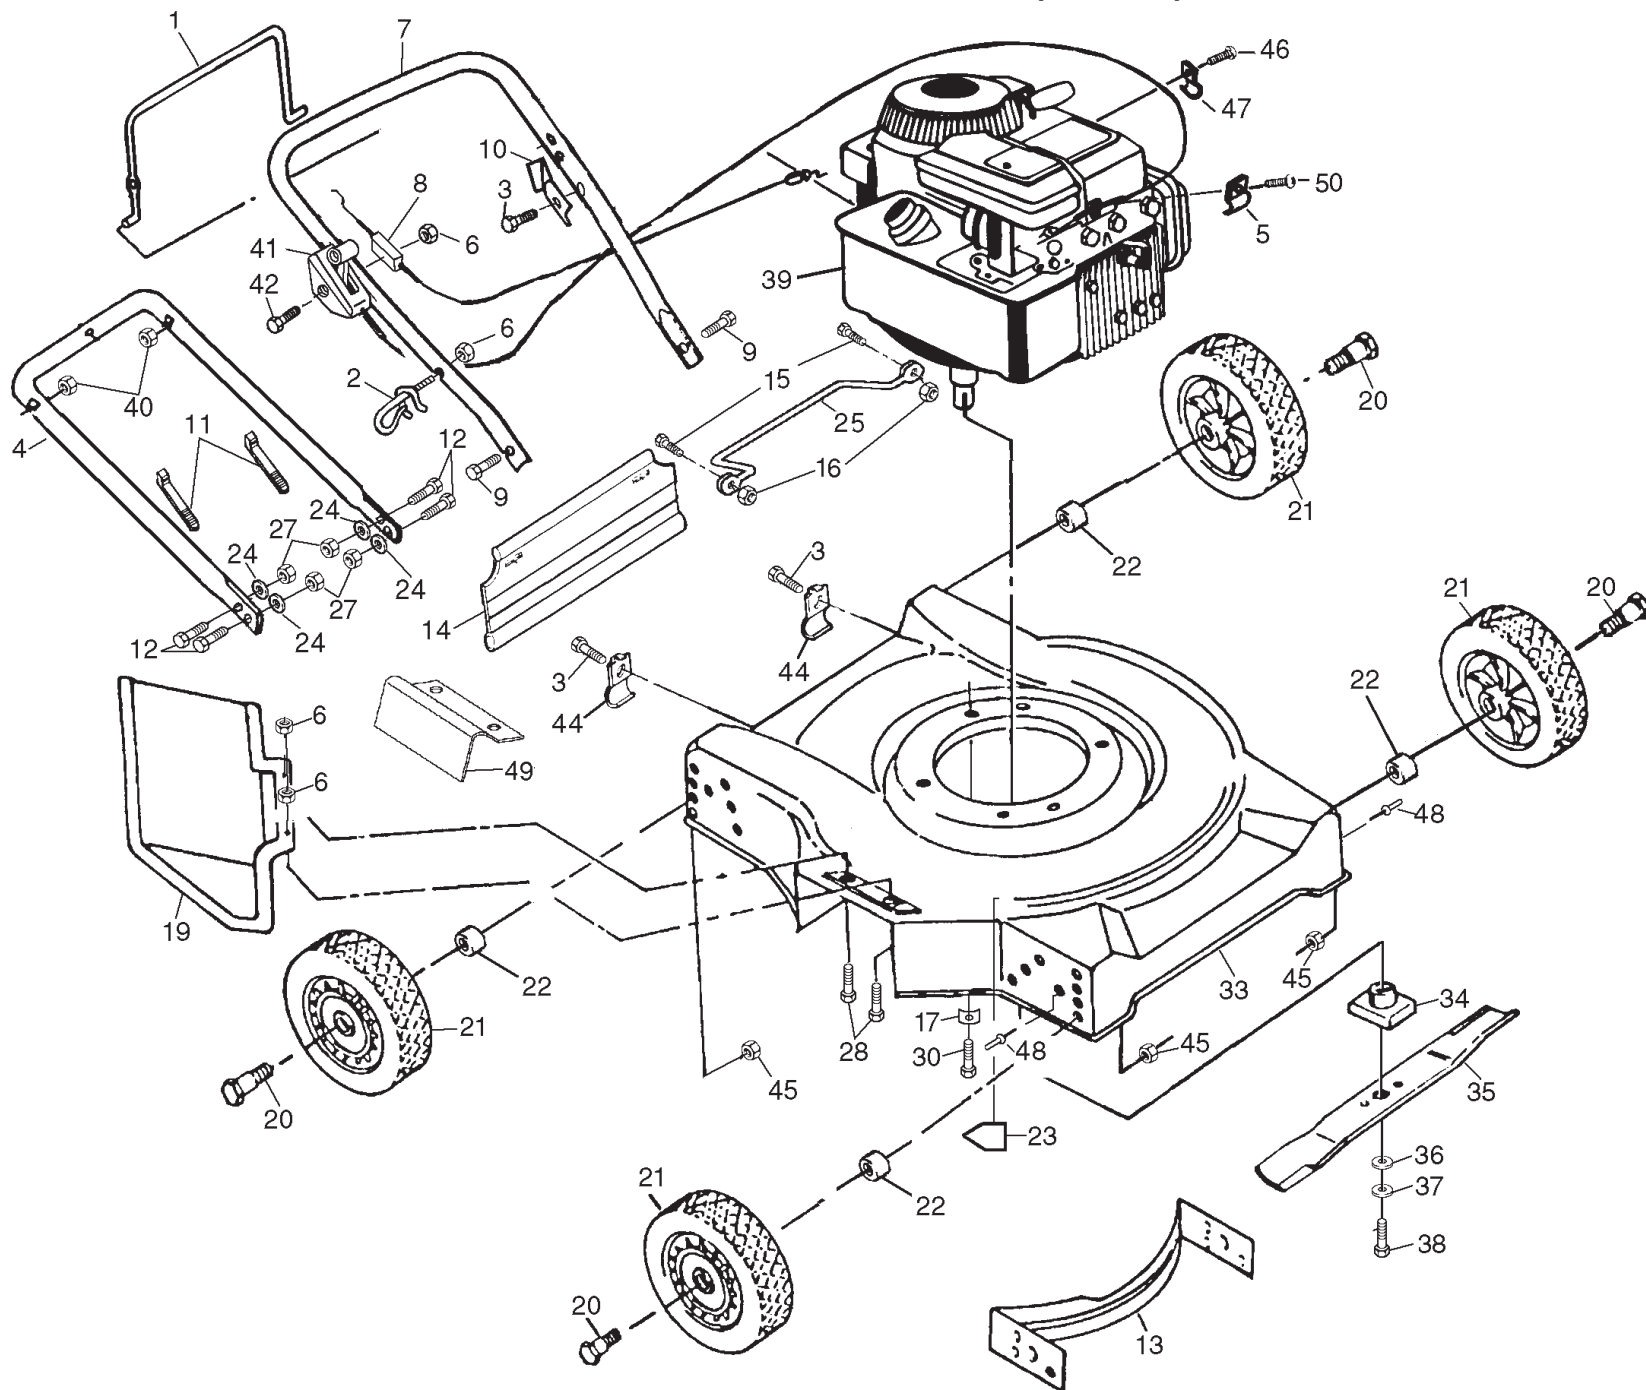

Husky Jet

Spare parts

Ersatzteile

Pièces détachées

Reserve onderdelen

Repuestos

Reservdelar

REPAIR PARTS

ROTARY LAWN MOWER - - MODEL NO. HUSKY JET (JET49J) PRODUCT NO. 954 16 31-01

REPAIR PARTS

ROTARY LAWN MOWER - - MODEL NO. HUSKY JET (JET49J) PRODUCT NO. 954 16 31-01

KEY NO.	PART NO.	DESCRIPTION	KEY NO.	PART NO.	DESCRIPTION
1	532086902	Control Bar	27	532132010	Flange Locknut 3/8-16
2	532132001	Rope Guide	28	874760412	Hex Head Bolt 1/4-20 x 3/4
3	532750097	Hex Washer Head Self-tapping Screw #10-24 x 1/2	30	532150406	Hex Head Thread Rolling Screw 3/8-16 x 1
4	532173542	Lower Handle	33	532162226	Housing Kit
5	532213146	* Cable Clamp (Engine)	34	532850977	Blade Adapter
6	532063601	Locknut 1/4-20	35	531006063	Blade 20"
7	532173541	Upper Handle	36	532851074	Washer (Hardened)
8	532700892	Engine Zone Control Cable	37	532850263	Helical Lock Washer
9	874350424	Hex Head Bolt 1/4-20 x 1-1/2	38	532851084	Hex Head Machine Screw 3/8-24 x 1-3/8 Gr. 8
10	532125162	Up-Stop Bracket	39	-----	* Engine, Briggs & Stratton Model No. 9D902 Order parts from engine manufacturer
11	532066426	Wire Tie	40	532132004	Hex Nut 1/4-20
12	532137009	Hex Head Bolt 3/8-16 x 1	41	532851462	Throttle Cable STD
13	532141519	Front Baffle	42	532158755	Hex Washer Hd Screw 1/4-20 x 2.0
14	532140541	Rear Skirt	44	532125207	Skirt Bracket
15	532085825	Screw	45	532751592	Locknut 5/8- 16
16	532069180	Nut	46	532083816	Screw, #10 x 5/8
17	532125078	Engine Washer	47	532087930	Cable Clip, Throttle
19	532752052	Discharge Guard	48	532128416	Pop Rivet
20	532067609	Shoulder Bolt	49	532162234	Deflector Bracket
21	532800060	Wheel Assembly 7.00 x 1.50	50	532085825	Self Tapping Screw #10-24 x 1
22	532136624	Spacer Washer	--	532163073	Operator's Manual (Scand.)
23	532145494	Danger Decal	--	532163074	Operator's Manual (Euro.)
24	532055611	Washer	--	532141520	Rear Baffle (Not Shown)
25	532154147	Foot Guard			