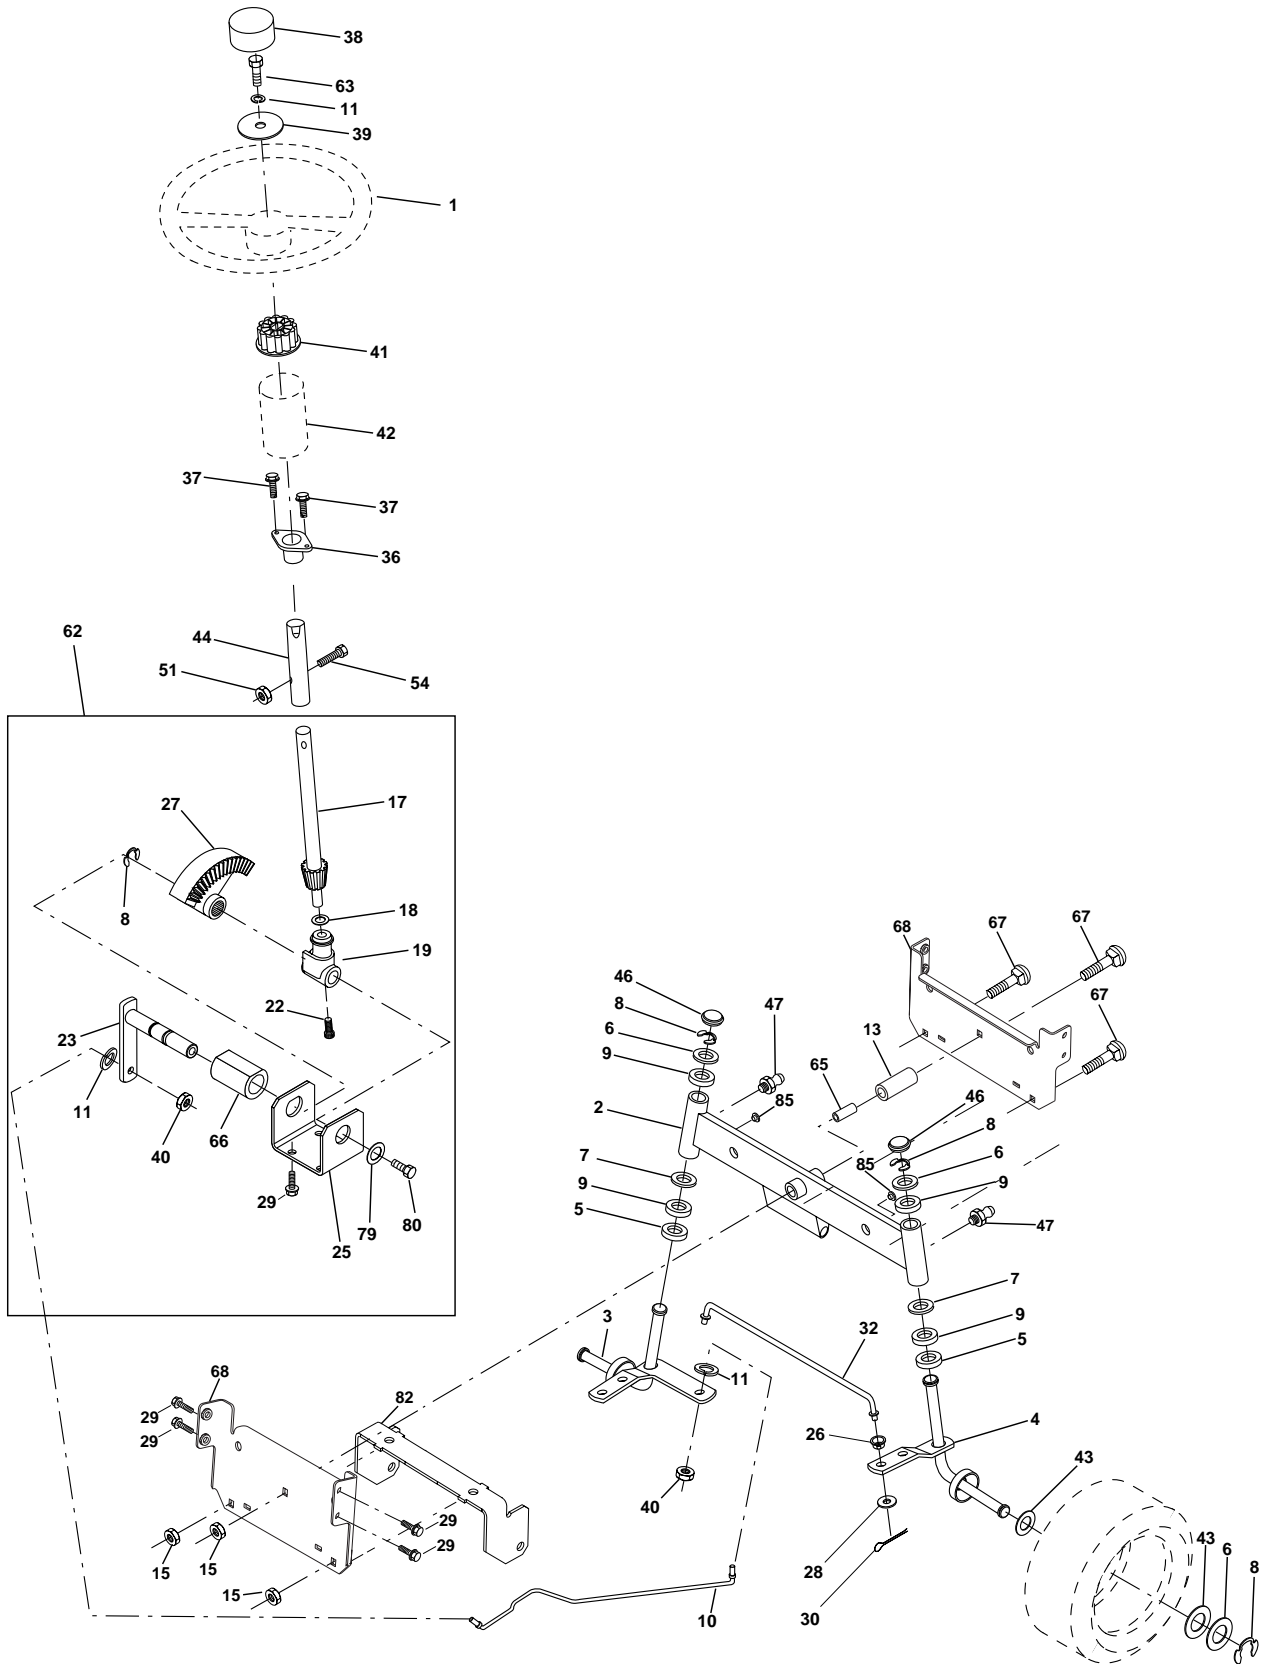

REPAIR PARTS

TRACTOR - MODEL NO. YT130 (HEYT130J), PRODUCT NO. 954 17 00-27

STEERING ASSEMBLY

REPAIR PARTS

TRACTOR - MODEL NO. YT130 (HEYT130J), PRODUCT NO. 954 17 00-27

STEERING ASSEMBLY

KEY NO.	PART NO.	DESCRIPTION
1	532166627	Wheel Steering
2	532154427	Axle Asm STMP Dropped STL
3	532169840	Spindle Asm LH
4	532169839	Spindle Asm RH
5	532124931	Bearing Race Thrust Harden
6	532121748	Washer 25/32 X 1-5/8 X 16 Ga
7	819272016	Washer 27/32 X 1-1/4 X 16 Ga
8	812000029	Ring Klip #t5304-75
9	532124937	Bearing Col Strg Blk
10	532169832	Link Drag
11	810040600	Washer Lock Hvy Hlcl Spr 3/8
13	532136518	Spacer Brg Axle Front
15	532145212	Nut Hex Flange Lock
17	532156546	Shaft Asm Strg
18	532057079	Washer Thrust 515x 750x 033
19	532160395	Support Shaft
22	532165857	Screw Hex
23	532165851	Shaft Asm Pittman
25	532154406	Bracket Steering
26	532126847	Bushing Link Drag Blk LR
27	532136874	Gear Sector
28	819131416	Washer 13/32 X 7/8 X 16 Ga
29	817060612	Screw 3/8-16x3/4
30	876020412	Pin Cotter 1/8 X 3/4 Cad
32	532130465	Rod Tie Wire Form 19 75 Mech
36	532155099	Bushing Strg
37	532152927	Screw
38	532166626	Insert Cap Strg Wh
39	819132411	Washer 13/32 X 1-1/20 x 11 Ga
40	532124701	Lock nut
41	532159945	Adaptor Wheel Strg
42	532169634	Boot Steering Shaft
43	532121749	Washer 25/32 X 1 1/4 X 16 Ga
44	532153720	Extension Steering Shaft LR/LT
46	532121232	Cap Spindle Fr Top Blk
47	532124836	Fitting Grease
51	873800500	Nut Lock Hex w/Ins 5/16-18
54	874780520	Bolt Fin Hex 5/16-18 Unc x 1-1/4
62	532167902	Kit, Steering Assembly Svc
63	874780616	Bolt Fin Hex 3/8-16unc x 1 Gr. 5
65	532160367	Spacer Brace Axle
66	532154404	Bearing Arm Pittman
67	872110618	Bolt, Rdhd Sqnk 3/8-16 x 2-1/4
68	532169827	Axle, Brace
79	819132012	Washer 13/32 x 1-1/4 x 12 Ga
80	874950612	Bolt Hex Nylon 3/8-16 x 3/4
82	532169635	Bracket Susp Chassis Front
85	532133835	Fastener Christmas Tree

NOTE: All component dimensions given in U.S. inches.
1 inch = 25.4 mm.