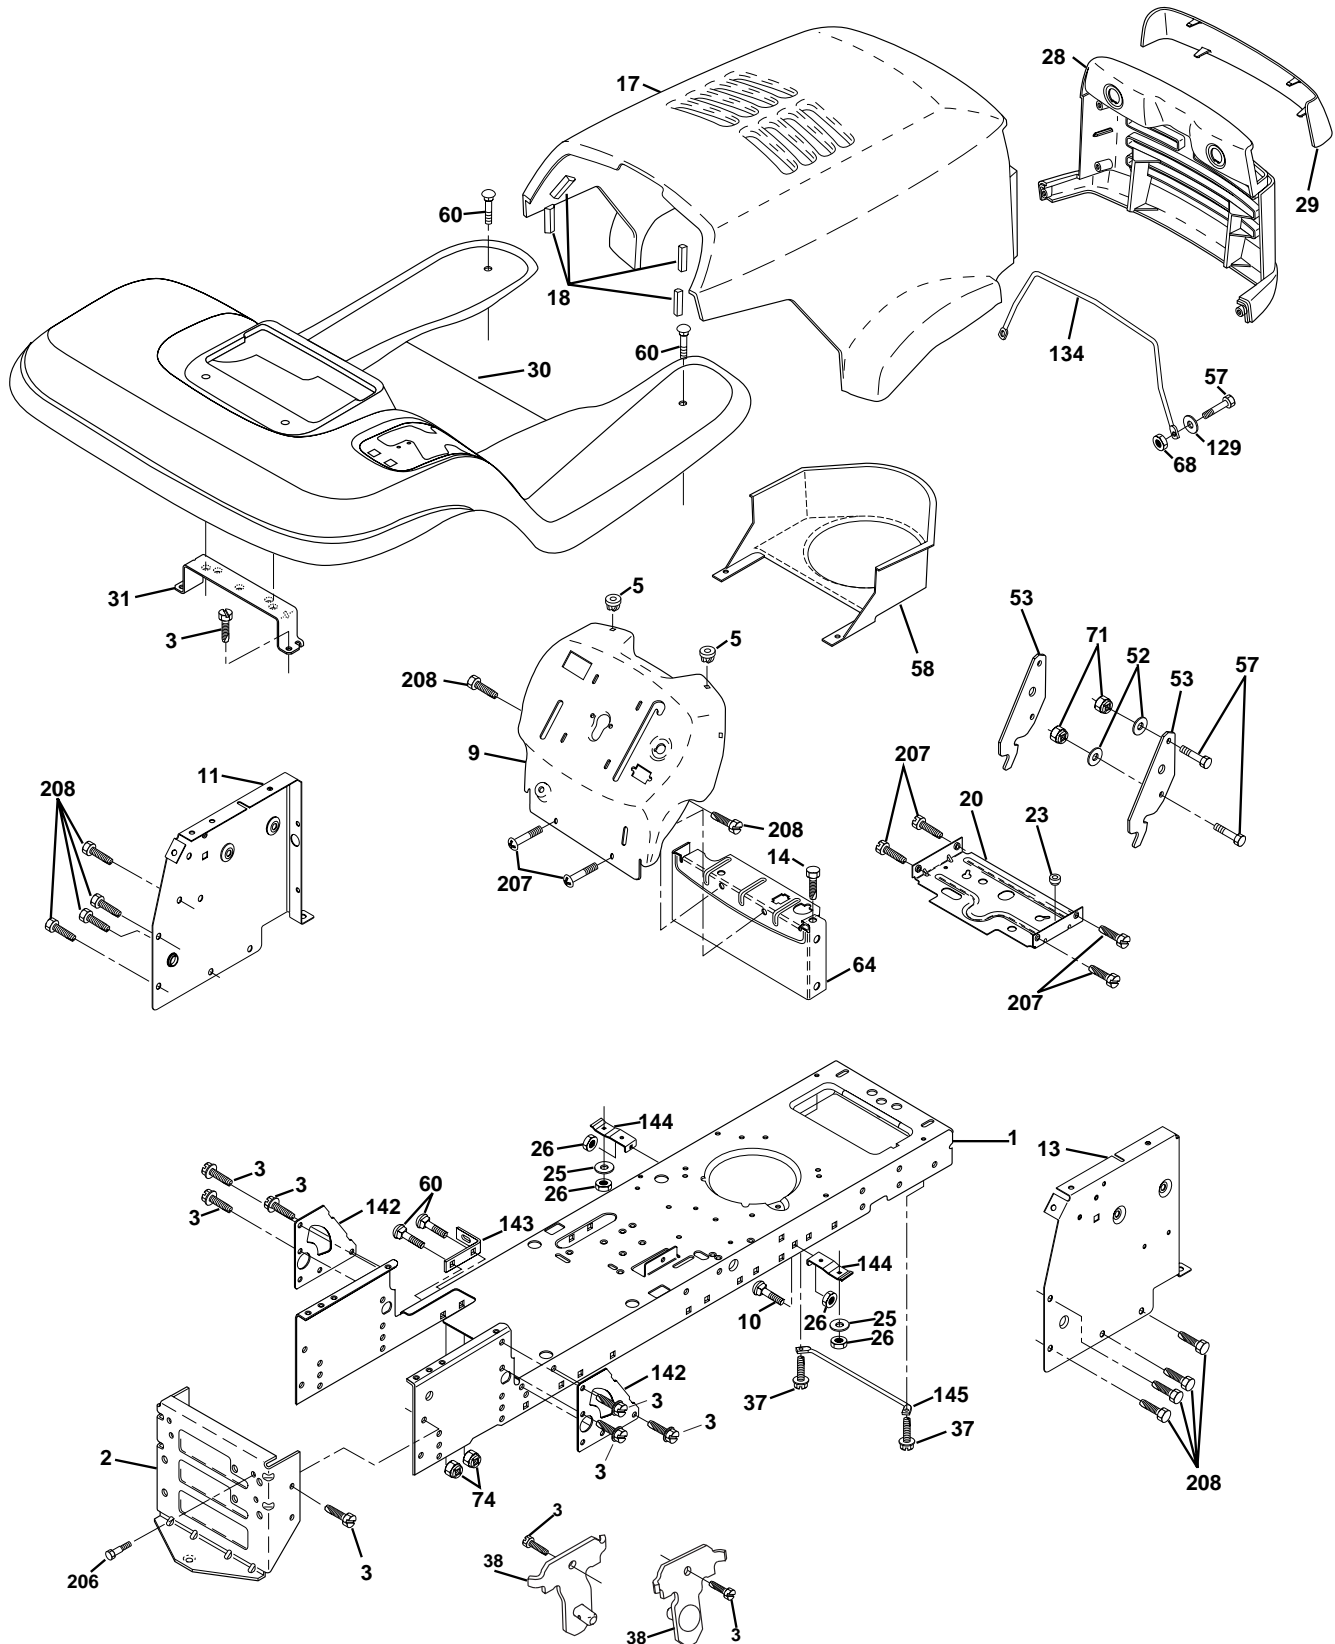

ELECTRICAL

KEY NO.	PART NO.	DESCRIPTION
1	532144925	Battery 12 Volt 25 AMP
2	874760412	Bolt Hex Hd 1/4-20unc X 3/4
8	532156417	Case Battery Mech Hinge
16	532153664	Switch Interlock Push-In
21	532166181	Harness Asm Light W/4152j
22	532004152	Bulb Light #1156
24	532124780	Cable Battery 6 Ga 11" red
25	532146147	Cable Battery 6 Ga 44" red w/16 wire
26	532166180	Fuse 30 AMP Auto Green
27	873510400	Nut Keps Hex 1/4-20 Unc
28	532124773	Cable Ground 6 Ga 12" black
29	532121305	Switch Plunger Nc Gray
30	532163968	Switch Ign
33	532140401	Key Ign Molded Generic
40	532170217	Harness Ign.
41	871110408	Bolt Blk Fin Hex 1/4 - 20 x 1/2
42	532131563	Cover Terminal Red
43	532145673	Solenoid
48	532140844	Adapter Ammeter Rectangular
52	532141940	Protection Wire Loop
70	532170242	Harness, Eng.

NOTE: All component dimensions given in U.S. inches.
1 inch = 25.4 mm.

REPAIR PARTS

TRACTOR - MODEL NO. YT130 (HEYT130J), PRODUCT NO. 954 17 00-27

CHASSIS AND ENCLOSURES

REPAIR PARTS

TRACTOR - MODEL NO. YT130 (HEYT130J), PRODUCT NO. 954 17 00-27

NOTE: All component dimensions given in U.S. inches.
1 inch = 25.4 mm.

REPAIR PARTS

TRACTOR - MODEL NO. YT130 (HEYT130J), PRODUCT NO. 954 17 00-27

ENGINE

REPAIR PARTS

TRACTOR - MODEL NO. YT130 (HEYT130J), PRODUCT NO. 954 17 00-27

NOTE: All component dimensions given in U.S. inches
1 inch = 25.4 mm

REPAIR PARTS

TRACTOR - MODEL NO. YT130 (HEYT130J), PRODUCT NO. 954 17 00-27

SEAT ASSEMBLY

KEY PART NO. NO.

DESCRIPTION

KEY PART NO. NO.

DESCRIPTION