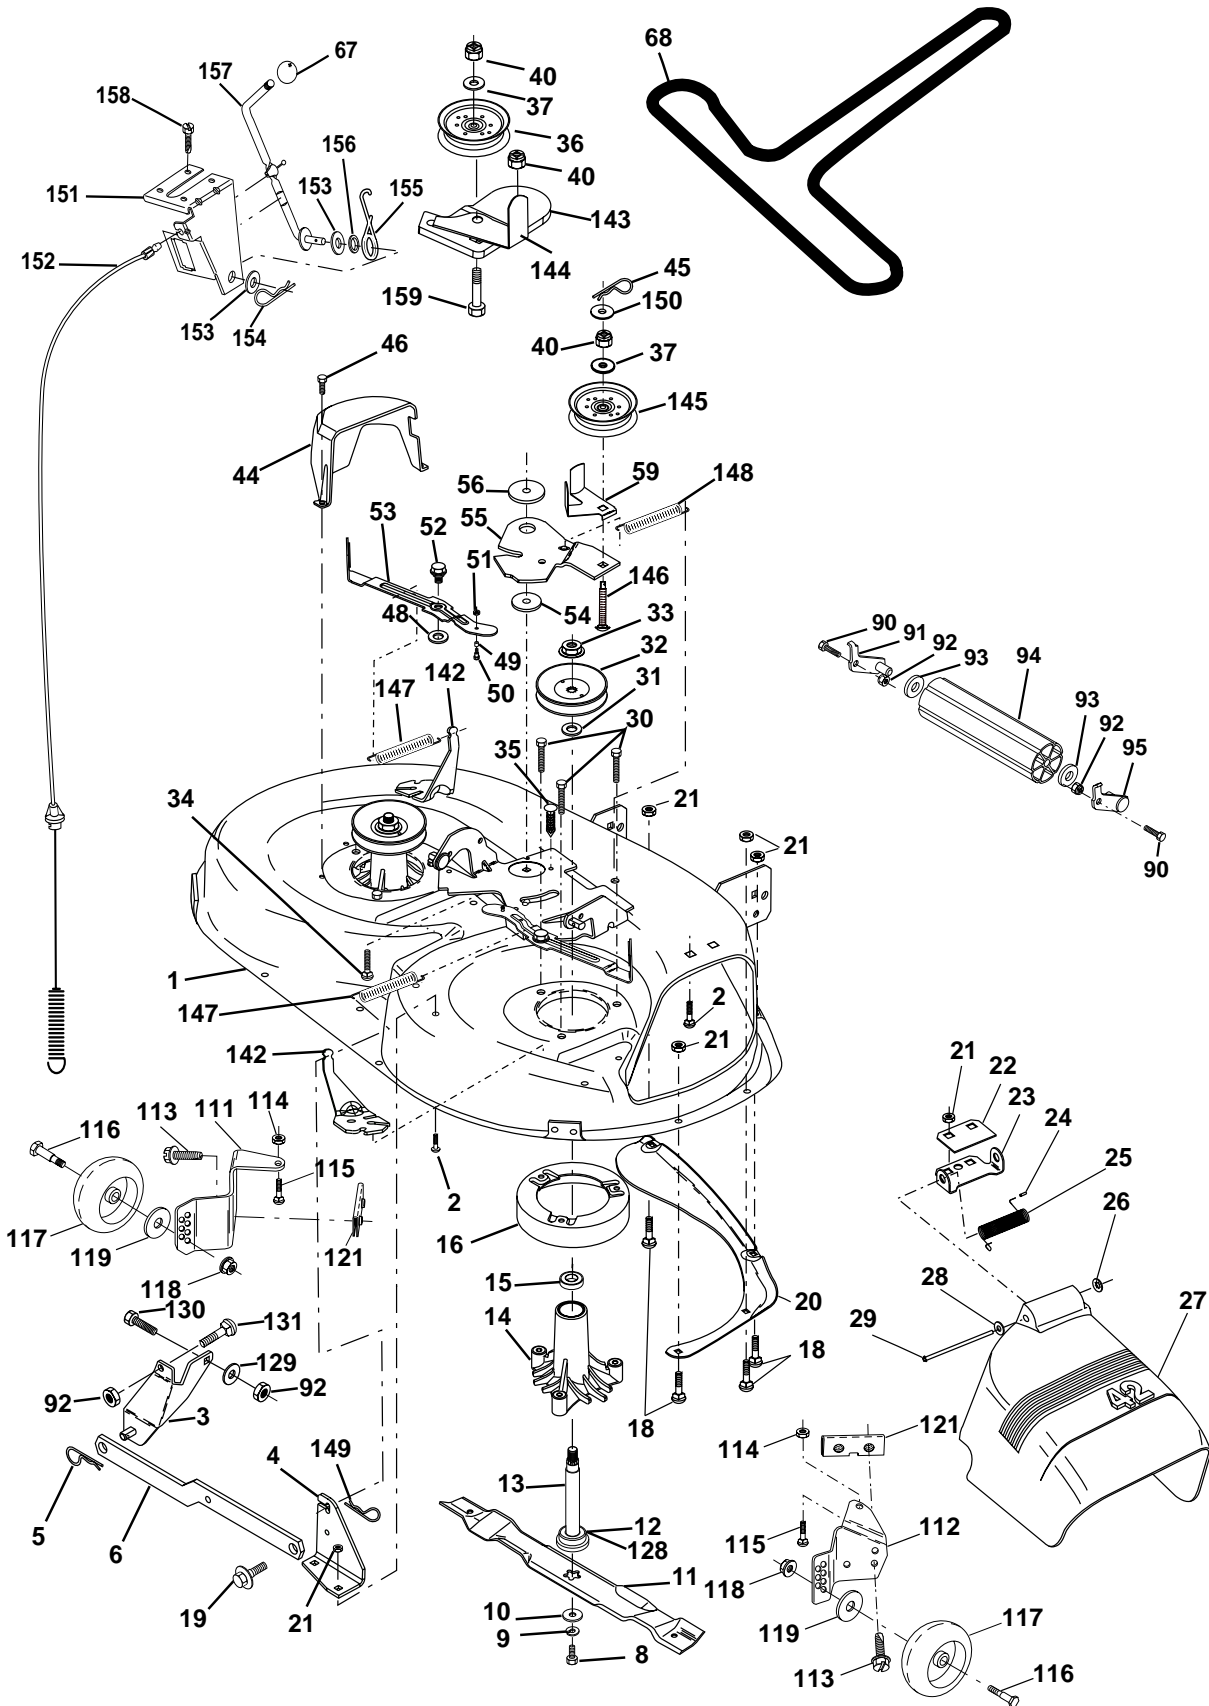

KEY NO.	PART NO.	DESCRIPTION
13	532170564	Decal Steering Wheel
14	532160396	Decal V-Belt Schematic
20	532145005	Decal Bat Dan/Psn
--	532171284	Pad Footrest LH STLT
--	532162598	Decal Drawbar
--	532171285	Pad Footrest RH STLT
--	532138311	Decal Handle Lift Height Adjust
--	532171784	Manual Operator's (Euro.)
--	532171785	Manual Operator's (Scan.)

Available accessories not included with tractor:

--	CE42	Grass Catcher
--	Mk420	Mulch Kit w/Blades

WHEELS & TIRES

KEY NO.	PART NO.	DESCRIPTION
1	532059192	Cap Valve Tire
2	532065139	Stem Valve
3	532106222	Tire F Ts 15 X 6 0 - 6 Service
4	532059904	Tube Front (Service Item Only)
5	532138336	Rim Asm 6"front Silver Service
6	532124957	Fitting Grease (Front Wheel Only)
7	532124959	Bearing Flange (Front Wheel Only)
8	532138337	Rim Asm 8"rear Silver Service
9	532106268	Tire R Ts 18x9 5-8 C Service
10	532124926	Tube Rear (Service Item Only)
11	532104757	Cap Axle Blk 1 50 X 1 00
--	532144334	Sealant, Tire (10 oz. Tube)

NOTE: All component dimensions given in U.S. inches
1 inch = 25.4 mm

REPAIR PARTS

TRACTOR - MODEL NO. YT130 (HEYT130J), PRODUCT NO. 954 17 00-27

MOWER DECK

REPAIR PARTS

TRACTOR - MODEL NO. YT130 (HEYT130J), PRODUCT NO. 954 17 00-27

NOTE: All component dimensions given in U.S. inches
1 inch = 25.4 mm

REPAIR PARTS

TRACTOR - MODEL NO. YT130 (HEYT130J), PRODUCT NO. 954 17 00-27

MOWER LIFT

REPAIR PARTS

TRACTOR - MODEL NO. YT130 (HEYT130J), PRODUCT NO. 954 17 00-27