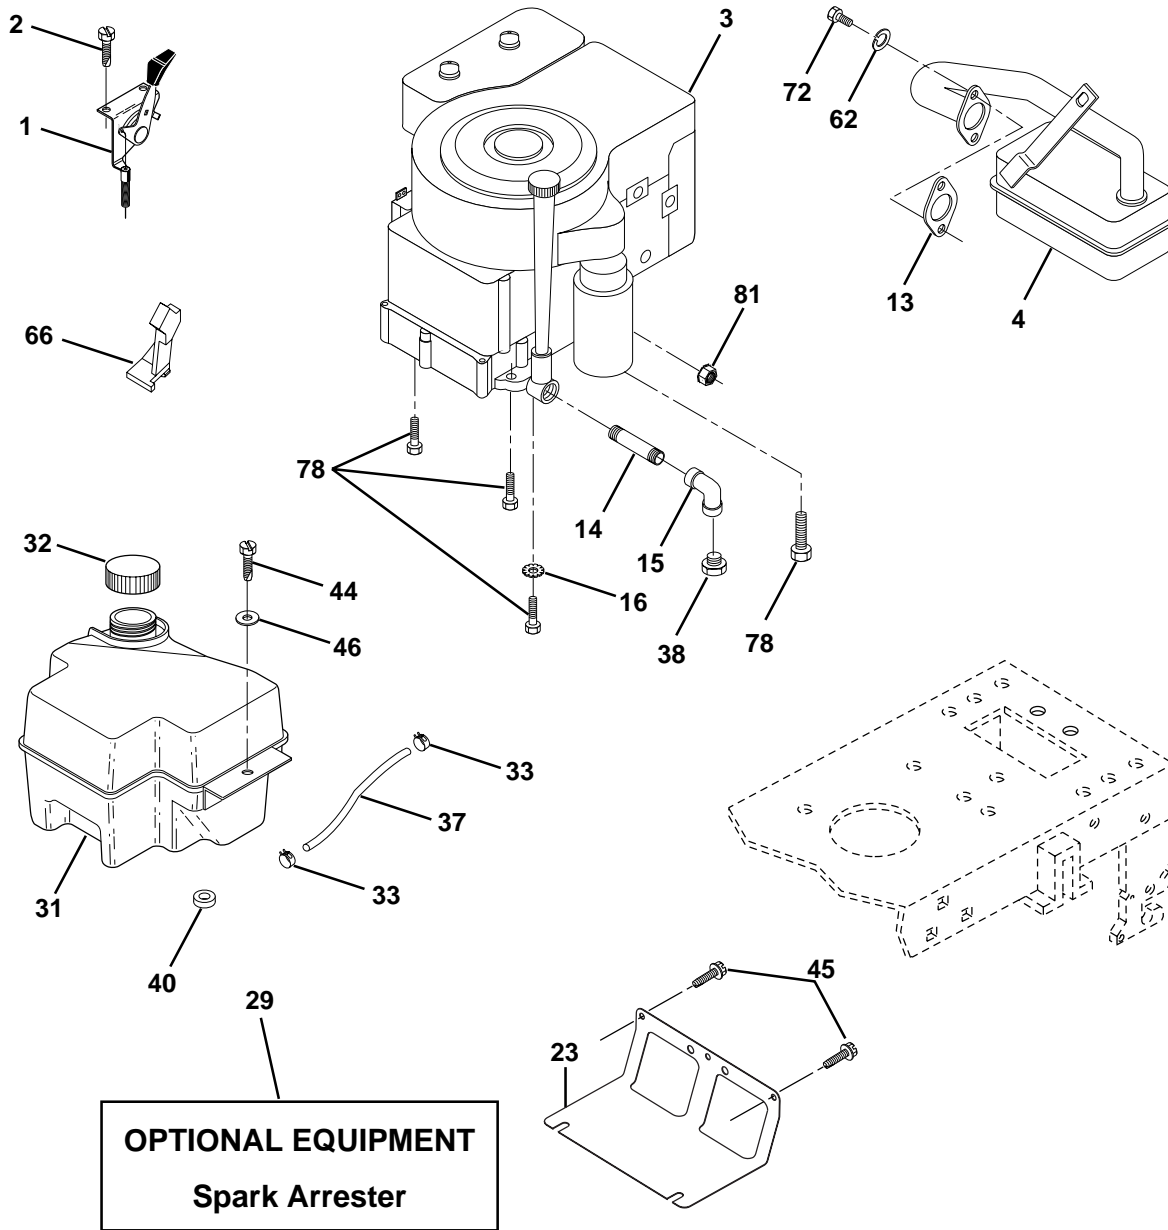

STEERING ASSEMBLY

KEY NO.	PART NO.	DESCRIPTION
1	532166627	Wheel Steering
2	532154427	Axle Asm STMP Dropped STL
3	532169840	Spindle Asm LH
4	532169839	Spindle Asm RH
5	532124931	Bearing Race Thrust Harden
6	532121748	Washer 25/32 X 1-5/8 X 16 Ga
7	819272016	Washer 27/32 X 1-1/4 X 16 Ga
8	812000029	Ring Klip #t5304-75
9	532124937	Bearing Col Strg Blk
10	532169832	Link Drag
11	810040600	Washer Lock Hvy Hlcl Spr 3/8
13	532136518	Spacer Brg Axle Front
15	532145212	Nut Hex Flange Lock
17	532156546	Shaft Asm Strg
18	532057079	Washer Thrust 515x 750x 033
19	532160395	Support Shaft
22	532165857	Screw Hex
23	532165851	Shaft Asm Pittman
25	532154406	Bracket Steering
26	532126847	Bushing Link Drag Blk LR
27	532136874	Gear Sector
28	819131416	Washer 13/32 X 7/8 X 16 Ga
29	817060612	Screw 3/8-16x3/4
30	876020412	Pin Cotter 1/8 X 3/4 Cad
32	532130465	Rod Tie Wire Form 19 75 Mech
36	532155099	Bushing Strg
37	532152927	Screw
38	532166626	Insert Cap Strg Wh
39	819132411	Washer 13/32 X 1-1/20 x 11 Ga
40	532124701	Lock nut
41	532159945	Adaptor Wheel Strg
42	532169634	Boot Steering Shaft
43	532121749	Washer 25/32 X 1 1/4 X 16 Ga
44	532153720	Extension Steering Shaft LR/LT
46	532121232	Cap Spindle Fr Top Blk
47	532124836	Fitting Grease
51	873800500	Nut Lock Hex w/Ins 5/16-18
54	874780520	Bolt Fin Hex 5/16-18 Unc x 1-1/4
62	532167902	Kit, Steering Assembly Svc
63	874780616	Bolt Fin Hex 3/8-16unc x 1 Gr. 5
65	532160367	Spacer Brace Axle
66	532154404	Bearing Arm Pittman
67	872110618	Bolt, Rdhd Sqnk 3/8-16 x 2-1/4
68	532169827	Axle, Brace
79	819132012	Washer 13/32 x 1-1/4 x 12 Ga
80	874950612	Bolt Hex Nylon 3/8-16 x 3/4
82	532169635	Bracket Susp Chassis Front
85	532133835	Fastener Christmas Tree

NOTE: All component dimensions given in U.S. inches.
1 inch = 25.4 mm.

REPAIR PARTS

TRACTOR - MODEL NO. YT130 (HEYT130J), PRODUCT NO. 954 17 00-27

ENGINE

REPAIR PARTS

TRACTOR - MODEL NO. YT130 (HEYT130J), PRODUCT NO. 954 17 00-27