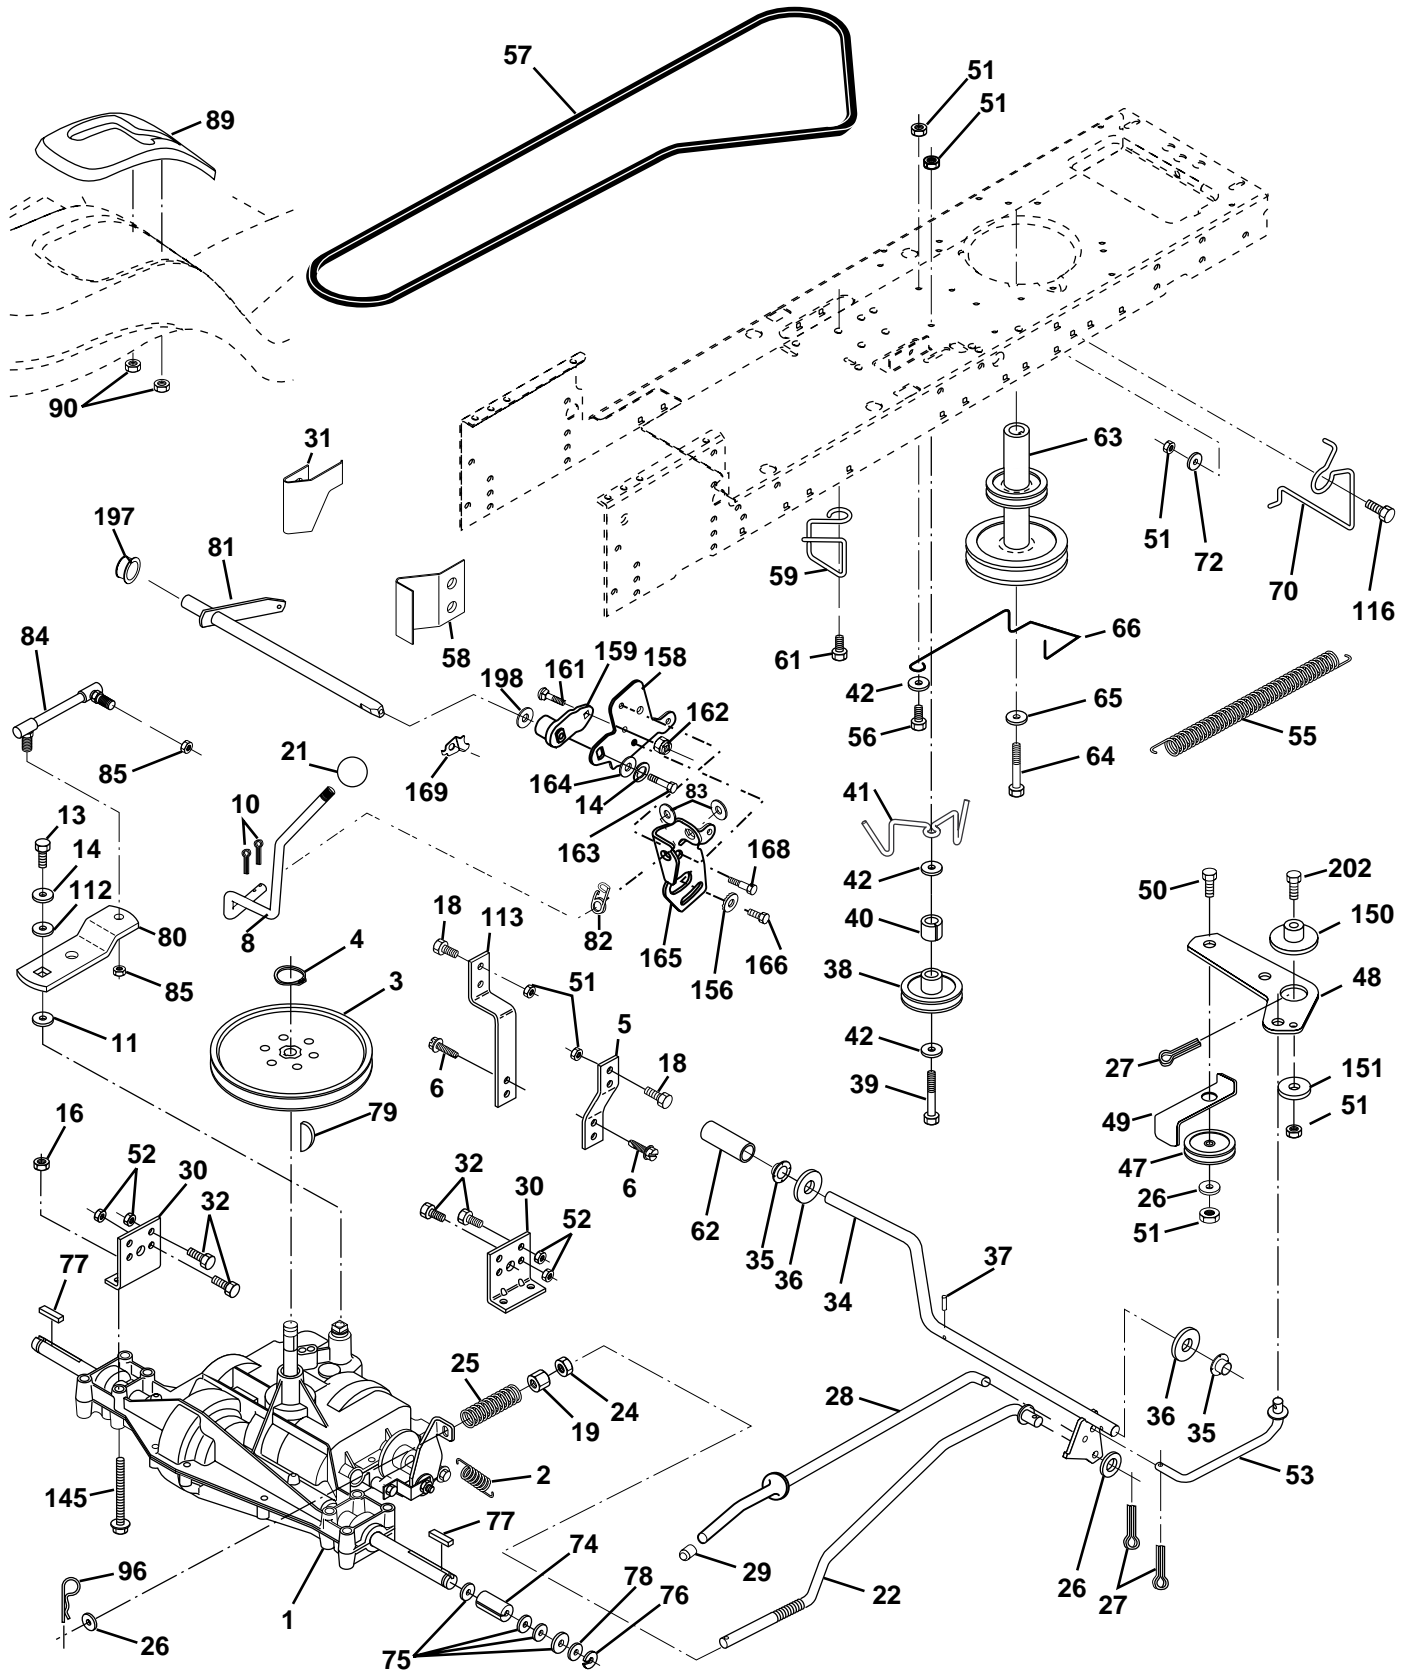

NOTE: All component dimensions given in U.S. inches
1 inch = 25.4 mm

REPAIR PARTS

TRACTOR - MODEL NO. YT130 (HEYT130J), PRODUCT NO. 954 17 00-27

DRIVE

REPAIR PARTS

TRACTOR - MODEL NO. YT130 (HEYT130J), PRODUCT NO. 954 17 00-27

NOTE: All component dimensions given in U.S. inches.
1 inch = 25.4 mm.

REPAIR PARTS

TRACTOR - MODEL NO. YT130 (HEYT130J), PRODUCT NO. 954 17 00-27

ENGINE

REPAIR PARTS

TRACTOR - MODEL NO. YT130 (HEYT130J), PRODUCT NO. 954 17 00-27

NOTE: All component dimensions given in U.S. inches
1 inch = 25.4 mm

REPAIR PARTS

TRACTOR - MODEL NO. YT130 (HEYT130J), PRODUCT NO. 954 17 00-27

SEAT ASSEMBLY

KEY PART NO. NO.

DESCRIPTION

KEY PART NO. NO.

DESCRIPTION