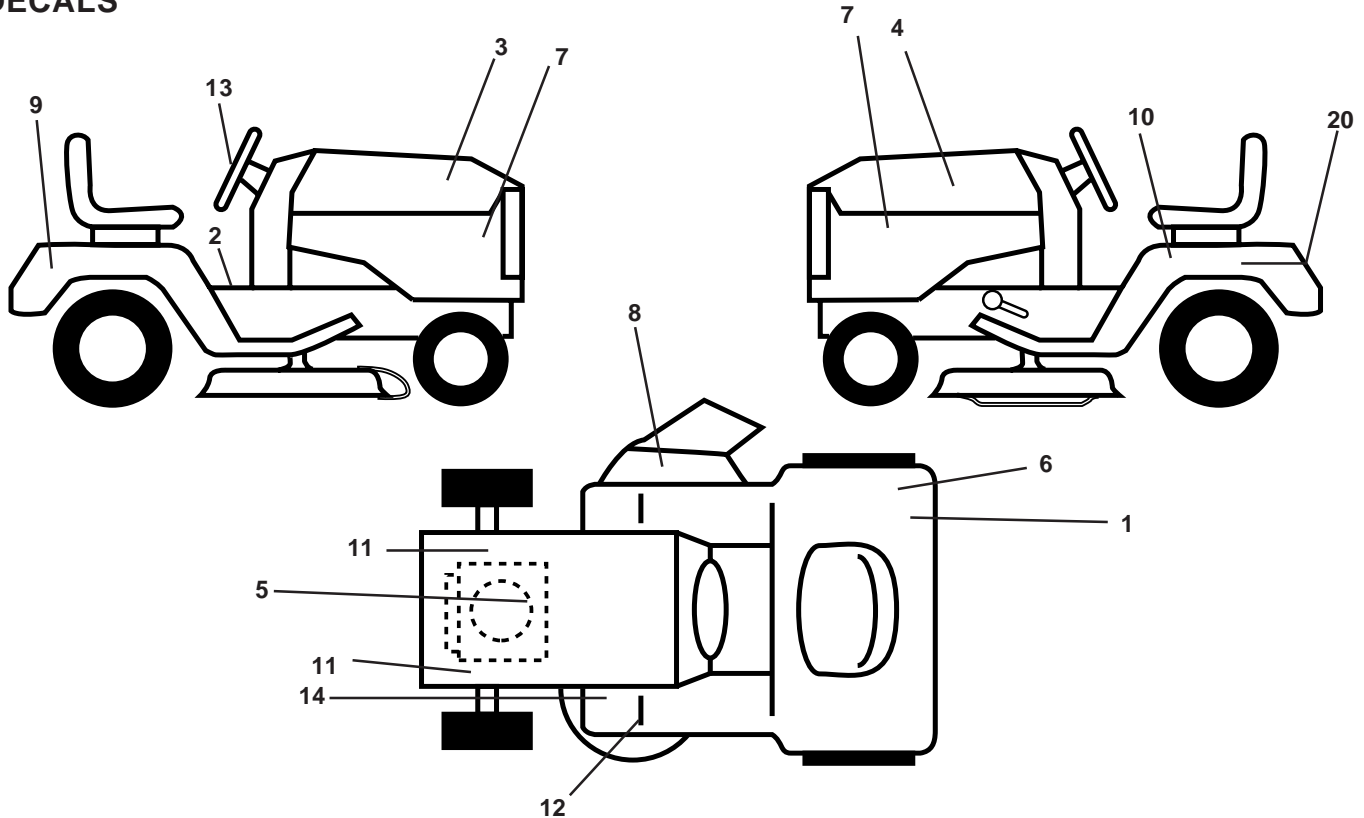

REPAIR PARTS

TRACTOR - MODEL NO. YT130 (HEYT130J), PRODUCT NO. 954 17 00-27

DECALS

KEY NO.	PART NO.	DESCRIPTION
1	532126187	Decal 100 DBA
2	532140837	Decal Saddle Brake Parking
3	532151320	Decal Hood RH
4	532151321	Decal Hood LH
5	532170848	Decal HP Engine
6	532145437	Decal Europe Stand CE
7	532159713	Decal Pnl Side
8	532145494	Decal Mower Cutfnger
9	532150617	Decal Fender Husq
10	532145498	Decal Read Owner's Manual Syms.
11	532159736	Decal Chassis Hot Muffler
12	532159737	Decal Brake/ Clutch Symbol Lt

KEY NO.	PART NO.	DESCRIPTION
13	532170564	Decal Steering Wheel
14	532160396	Decal V-Belt Schematic
20	532145005	Decal Bat Dan/Psn
--	532171284	Pad Footrest LH STLT
--	532162598	Decal Drawbar
--	532171285	Pad Footrest RH STLT
--	532138311	Decal Handle Lift Height Adjust
--	532171784	Manual Operator's (Euro.)
--	532171785	Manual Operator's (Scan.)

Available accessories not included with tractor:

--	CE42	Grass Catcher
--	Mk420	Mulch Kit w/Blades