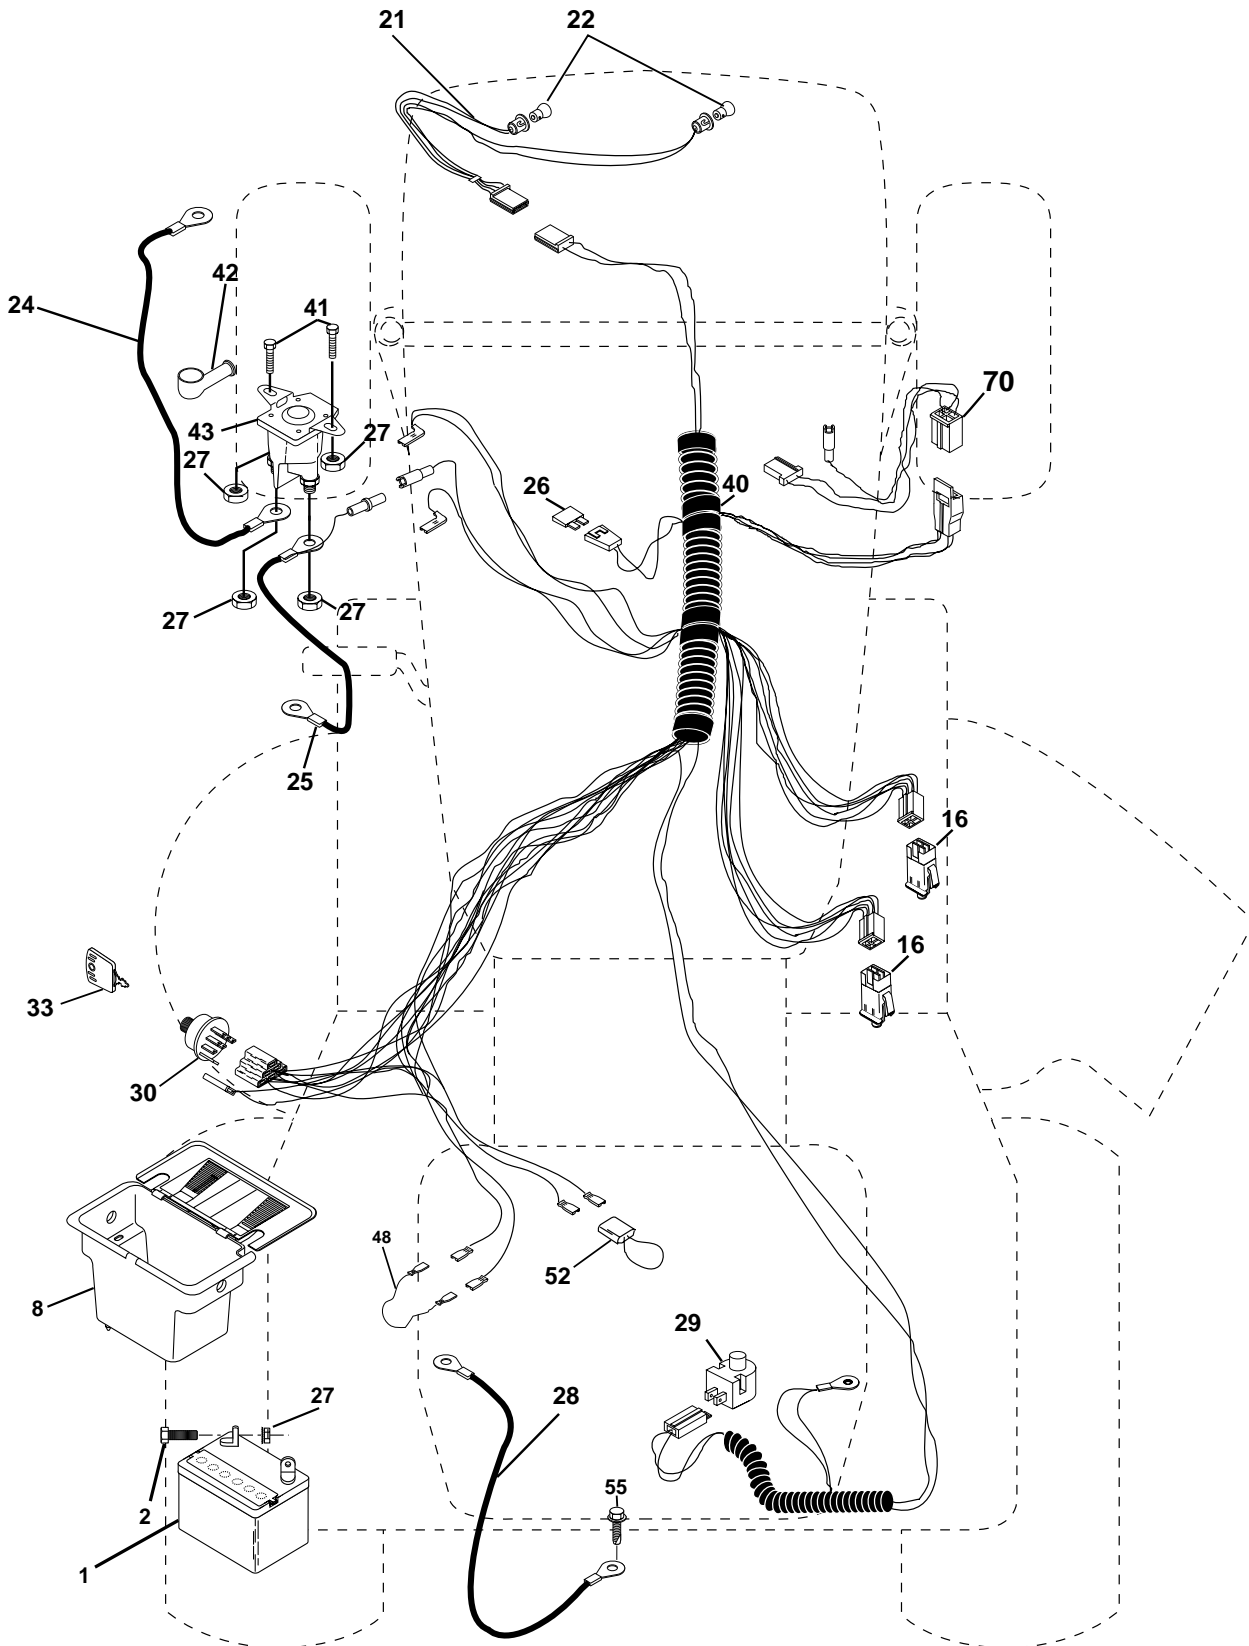

YT130

Spare parts
Ersatzteile
Pièces détachées
Reserve onderdelen
Repuestos
Reservdelar

REPAIR PARTS

TRACTOR - MODEL NO. YT130 (HEYT130J), PRODUCT NO. 954 17 00-27

ELECTRICAL

REPAIR PARTS

TRACTOR - MODEL NO. YT130 (HEYT130J), PRODUCT NO. 954 17 00-27

ELECTRICAL

KEY NO.	PART NO.	DESCRIPTION
1	532144925	Battery 12 Volt 25 AMP
2	874760412	Bolt Hex Hd 1/4-20unc X 3/4
8	532156417	Case Battery Mech Hinge
16	532153664	Switch Interlock Push-In
21	532166181	Harness Asm Light W/4152j
22	532004152	Bulb Light #1156
24	532124780	Cable Battery 6 Ga 11" red
25	532146147	Cable Battery 6 Ga 44" red w/16 wire
26	532166180	Fuse 30 AMP Auto Green
27	873510400	Nut Keps Hex 1/4-20 Unc
28	532124773	Cable Ground 6 Ga 12" black
29	532121305	Switch Plunger Nc Gray
30	532163968	Switch Ign
33	532140401	Key Ign Molded Generic
40	532170217	Harness Ign.
41	871110408	Bolt Blk Fin Hex 1/4 - 20 x 1/2
42	532131563	Cover Terminal Red
43	532145673	Solenoid
48	532140844	Adapter Ammeter Rectangular
52	532141940	Protection Wire Loop
70	532170242	Harness, Eng.

NOTE: All component dimensions given in U.S. inches
1 inch = 25.4 mm

REPAIR PARTS

TRACTOR - MODEL NO. YT130 (HEYT130J), PRODUCT NO. 954 17 00-27

SEAT ASSEMBLY

KEY PART NO. NO.

DESCRIPTION

KEY PART NO. NO.

DESCRIPTION