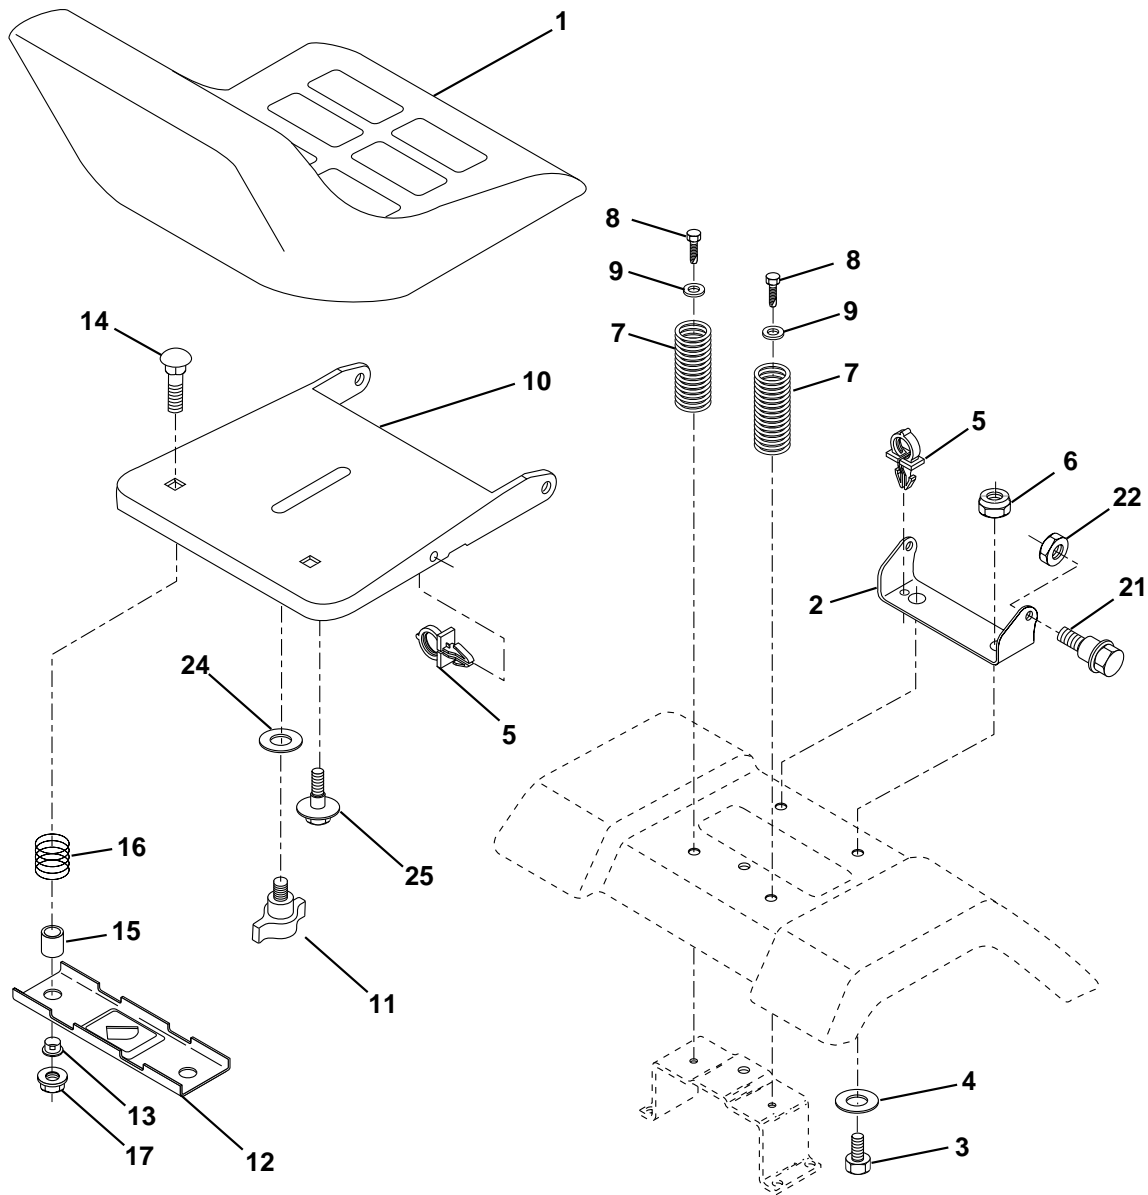

NOTE: All component dimensions given in U.S. inches.
1 inch = 25.4 mm.

REPAIR PARTS

TRACTOR - MODEL NO. YT130 (HEYT130J), PRODUCT NO. 954 17 00-27

ENGINE

REPAIR PARTS

TRACTOR - MODEL NO. YT130 (HEYT130J), PRODUCT NO. 954 17 00-27

ENGINE

KEY NO.	PART NO.	DESCRIPTION
1	532141359	Control Th/ch 20.22 LH Flag
2	817720410	Screw Hex Thd Cut 1/4-20x5/8 T
3	-----	Engine B&S Model No. 28R707 (Order Parts From Engine Manufacturer)
4	532137348	Muffler LT B&S 12/12.5/13HP
13	532165291	Gasket Eng 1 313 Id Tin Plated
14	813280324	Nipple Pipe 3/8 Npt X 3"
15	813200300	Elbow Std 90 Degree 3/8-18 Npt
16	811050600	Washer Lock Ext Tooth 3/8
23	532169837	Shield Brn/Dbr Guard
29	532137180	Kit Spark Arrestor (Flat Scrn)
31	532161911	Tank Fuel Front 2 00
32	532140527	Cap Asm Fuel W/sym Vented
33	532123487	Clamp Hose Black
37	532137040	Line Fuel 20"
38	-----	Plug Oil Drain (Order From Engine Manufacturer)
40	532124028	Bushing Snap Nyl Blk Fuel Line
44	817490412	Screw Hexwsh Thdrol 1/4-20x3/4
45	817060612	Screw 3/8-16 x 3/4 Smgml Tap/R
46	819091416	Washer 9/32 X 7/8 X 16 Ga
62	810040500	Washer Lock Hvy Hlcl Spr 5/16
66	532127951	Stop Throttle 3000 RPM
72	871070510	Screw Hexhd Cap 5/16-18x 5/8
78	817060620	Screw 3/8-16x1-1/4
81	532128861	Nut Flange 1/4-20 Starter Nut

NOTE: All component dimensions given in U.S. inches
1 inch = 25.4 mm

REPAIR PARTS

TRACTOR - MODEL NO. YT130 (HEYT130J), PRODUCT NO. 954 17 00-27

SEAT ASSEMBLY

KEY PART NO. NO.

DESCRIPTION

KEY PART NO. NO.

DESCRIPTION