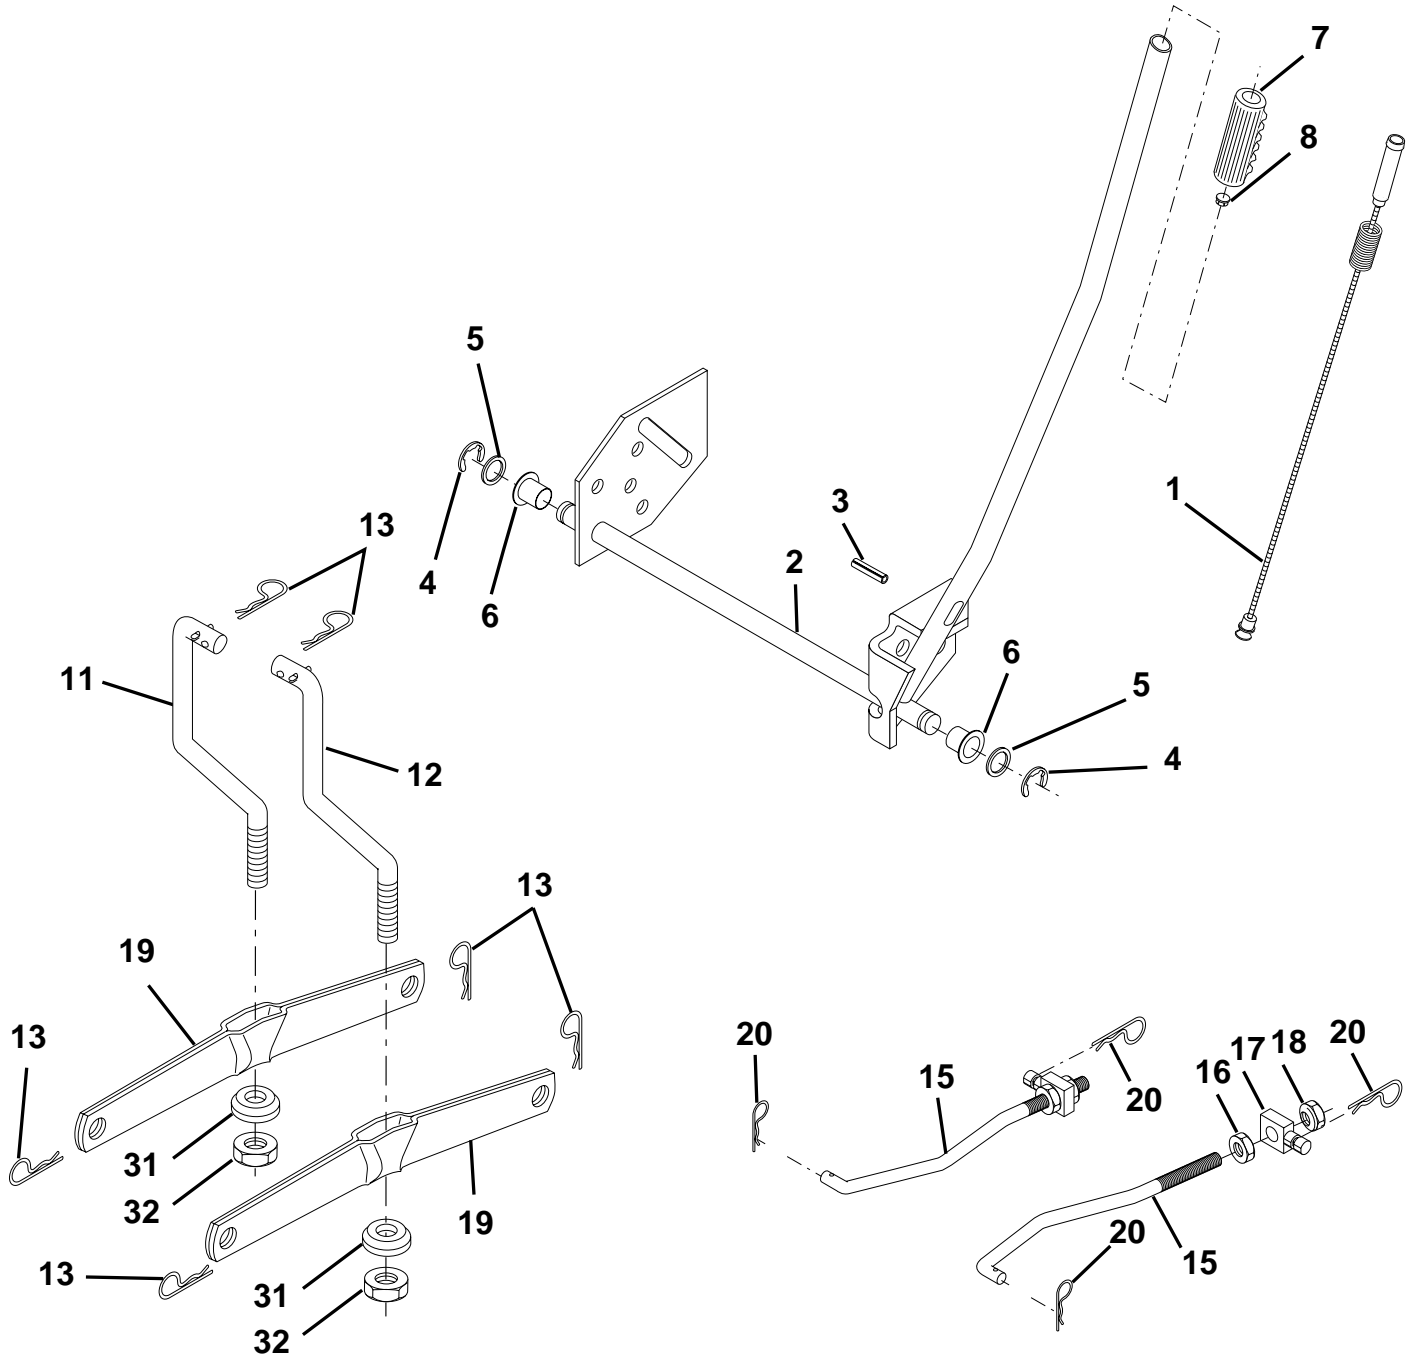

NOTE: All component dimensions given in U.S. inches
1 inch = 25.4 mm

REPAIR PARTS

TRACTOR - MODEL NO. YT130 (HEYT130J), PRODUCT NO. 954 17 00-27

MOWER LIFT

REPAIR PARTS

TRACTOR - MODEL NO. YT130 (HEYT130J), PRODUCT NO. 954 17 00-27