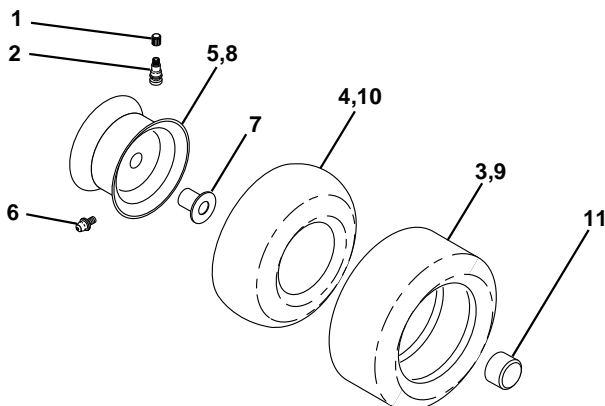

WHEELS & TIRES

KEY NO.	PART NO.	DESCRIPTION
1	532059192	Cap Valve Tire
2	532065139	Stem Valve
3	532106222	Tire F Ts 15 X 6 0 - 6 Service
4	532059904	Tube Front (Service Item Only)
5	532138336	Rim Asm 6"front Silver Service
6	532124957	Fitting Grease (Front Wheel Only)
7	532124959	Bearing Flange (Front Wheel Only)
8	532138337	Rim Asm 8"rear Silver Service
9	532106268	Tire R Ts 18x9 5-8 C Service
10	532124926	Tube Rear (Service Item Only)
11	532104757	Cap Axle Blk 1 50 X 1 00
--	532144334	Sealant, Tire (10 oz. Tube)

NOTE: All component dimensions given in U.S. inches
1 inch = 25.4 mm