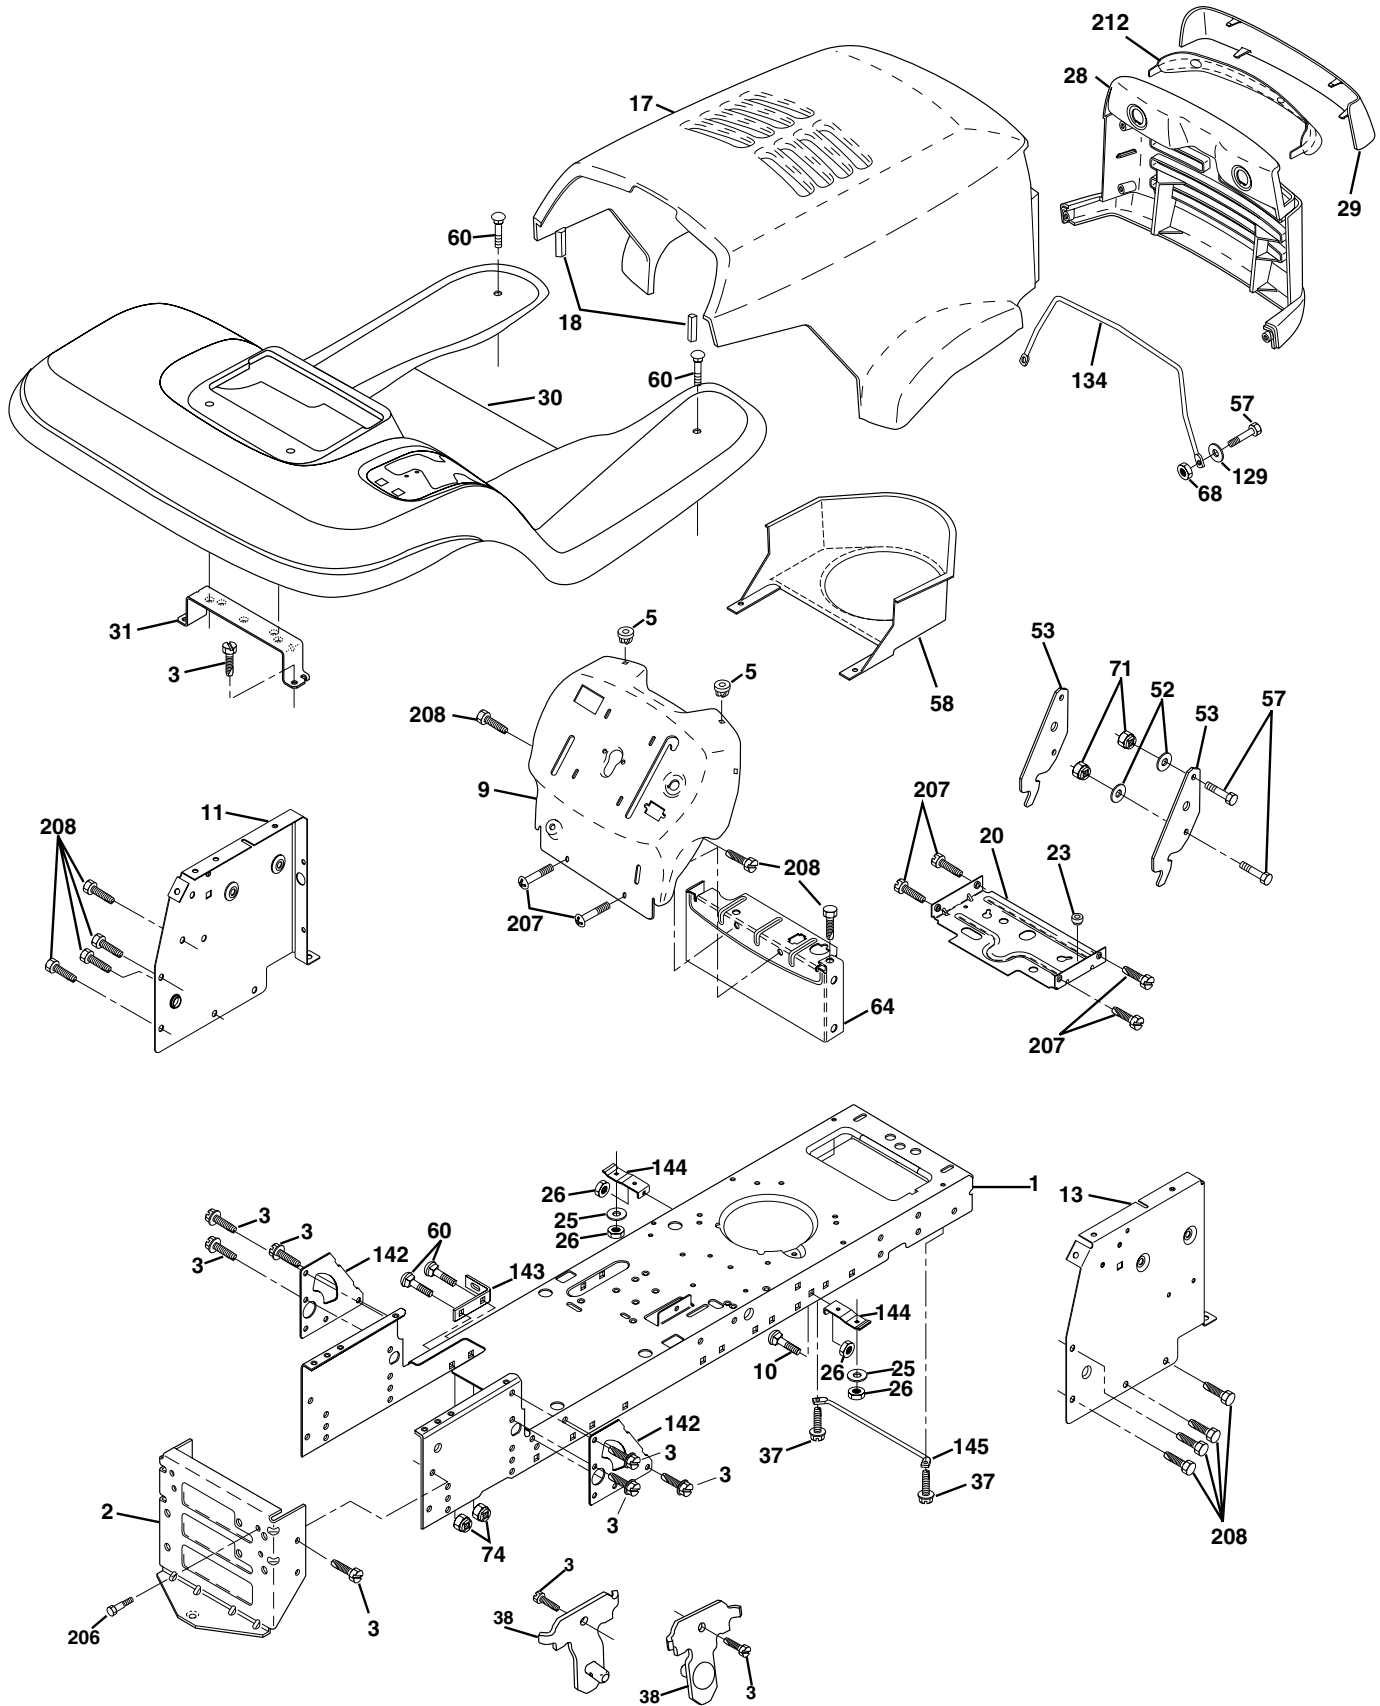

REPAIR PARTS

TRACTOR - MODEL NO. YTH130 (HEYTH130K), PRODUCT NO. 954 17 00-26
CHASSIS AND ENCLOSURES

REPAIR PARTS

TRACTOR - MODEL NO. YTH130 (HEYTH130K), PRODUCT NO. 954 17 00-26 CHASSIS AND ENCLOSURES

KEY NO.	PART NO.	DESCRIPTION
1	532169830	Chassis Stamping
2	532169061	Drawbar
3	817060612	Screw 3/8-16x3/4
5	532155272	Bumper Hood/Dash
9	532171853	Dash P/L M
10	872140608	Bolt Carriage 3/8-16 x 1
11	532155927	Panel Dash Lh
13	532172107	Panel Dash Rh
17	532165378	Hood LT/PL Husqvarna
18	532126938	Bumper Hood
20	532156437	Plate Mtg Battery Fuel Tank Fr
23	532124028	Bushing
25	819131312	Washer 13/32 X 13/16 X 12 Ga
26	873800600	Nut Lock Hex W/Ins 3/8-16 Unc
28	532165379	Grille LT/PL Husqvarna
29	532165380	Lens LT/PL Husqvarna
30	532171854	Fender Footrest STLT Pnt
31	532139976	Bracket Support Fender
37	817490508	Screw Thdrol 5/16-18 x 1/2 TYT
38	532169834	Bracket Asm Pivot Mower Rear
52	819091416	Washer 9/32 x 7/8 x 16 Ga.
53	532150067	Bracket Pnt. Pick off LT/PL Husqvarna
57	874780412	Bolt Hex 1/4-20 x 3/4
58	532150127	Air Duct Engine P/L
60	872140606	Bolt Rdhd Sqnk 3/8-16unc x 3/4
64	532154798	Dash Lower STLT
68	873510400	Nut Keps Hex 1/4-20 Unc
71	873680400	Nut Crownlock 1/4-20 Unc
74	873680600	Nut Crownlock 3/8-16 UNC
129	819091016	Washer 9/32 x 5/8 x 16 Ga.
134	532160219	Rod Support Hood LT/PL Husq.
142	532165867	Plate Reinforcement STLT
143	532154966	Bracket Swaybar Chassis
144	532154207	Bracket Pnt Footrest STLT
145	532156524	Rod Pivot Chassis/Hood
206	532170165	Bolt Shoulder 5/16-18 TT
207	817670508	Screw Thdrol 5/16-18 x 1/2 TYTT
208	817670608	Screw Thdrol 3/8-16 x 1/2 TYT BI
212	532156195	Insert Lens Reflect
--	532005479	Plug Button

NOTE: All component dimensions given in U.S. inches
1 inch = 25.4 mm