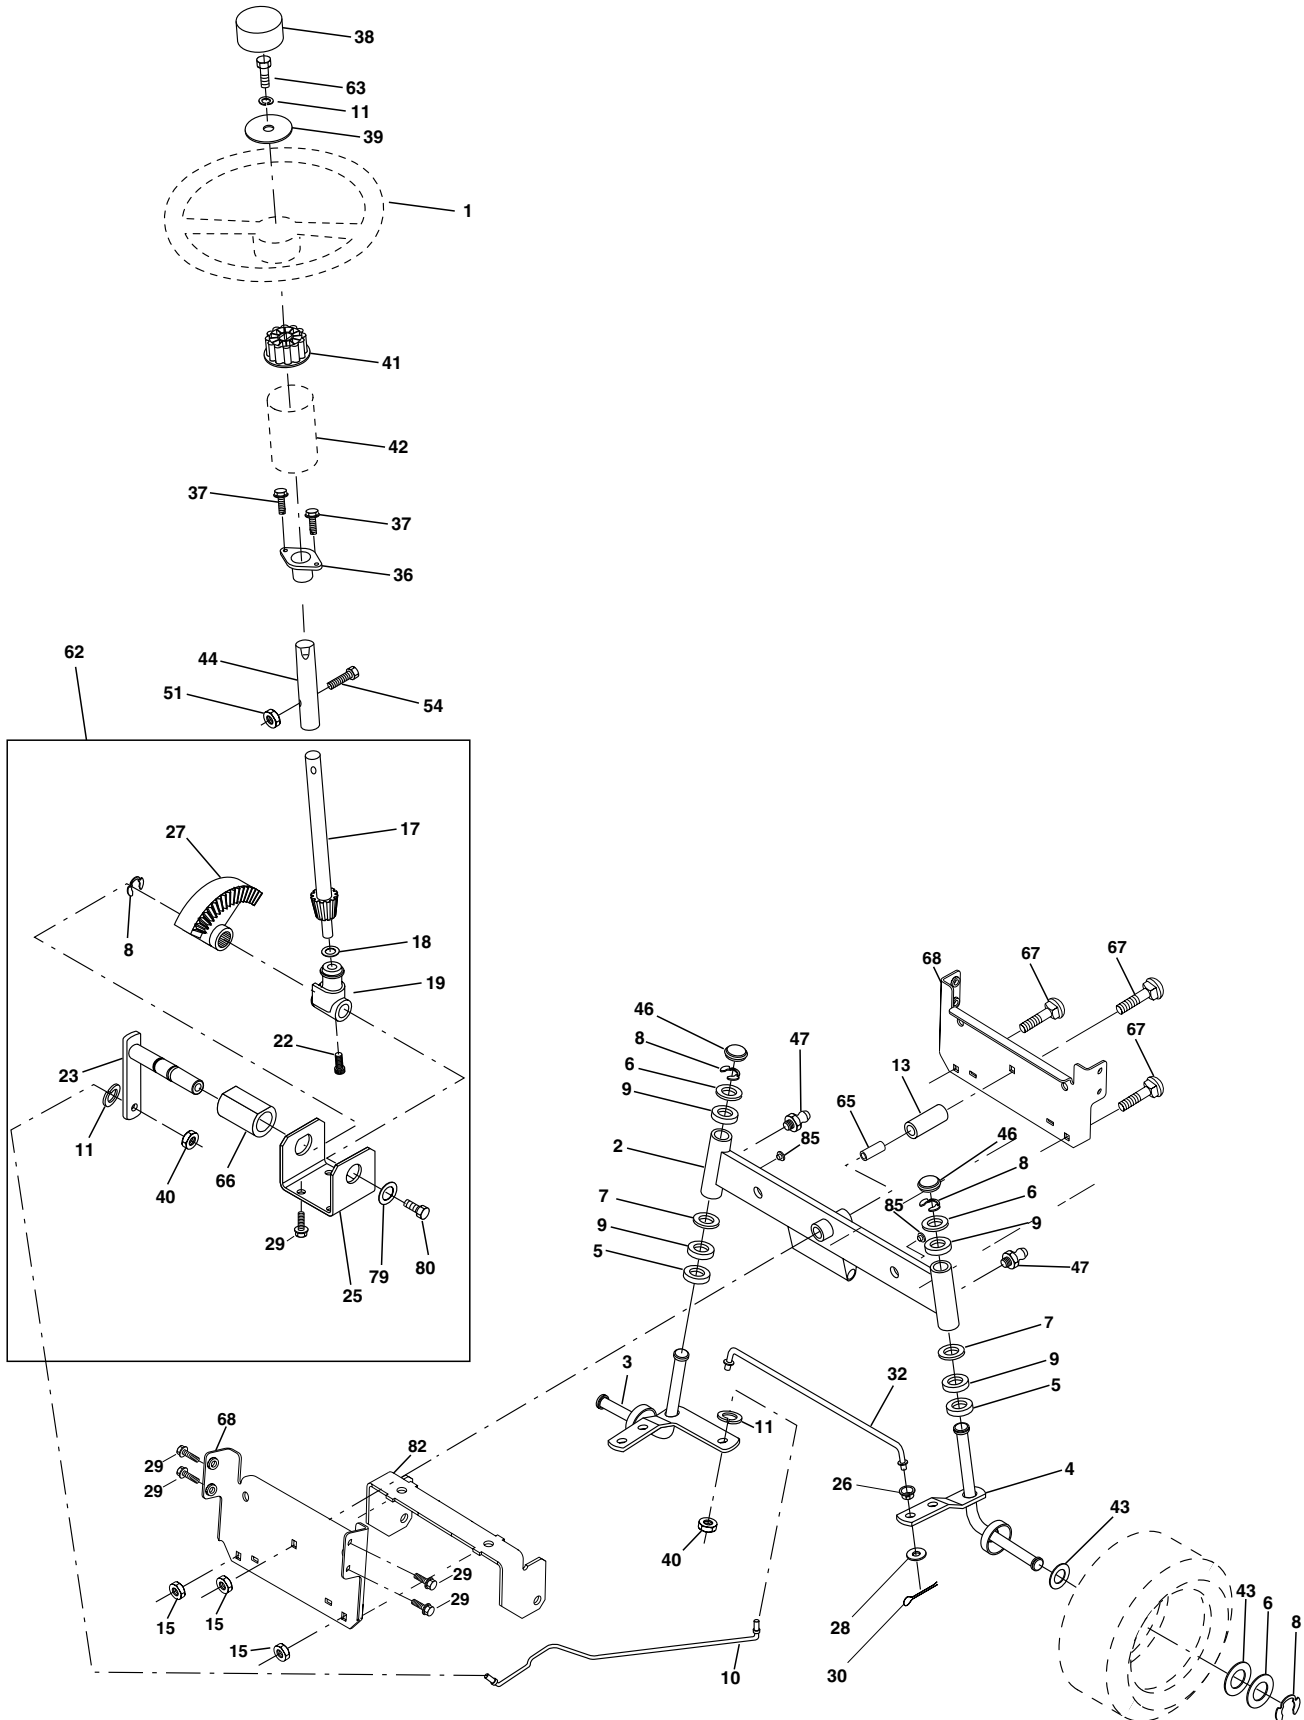

REPAIR PARTS

TRACTOR - MODEL NO. YTH130 (HEYTH130K), PRODUCT NO. 954 17 00-26
STEERING ASSEMBLY

REPAIR PARTS

TRACTOR - MODEL NO. YTH130 (HEYTH130K), PRODUCT NO. 954 17 00-26
STEERING ASSEMBLY

KEY NO.	PART NO.	DESCRIPTION
1	532166627	Wheel Steering
2	532154427	Axle Asm STMP Dropped STL
3	532169840	Spindle Asm LH
4	532169839	Spindle Asm RH
5	532124931	Bearing Race Thrust Harden
6	532121748	Washer 25/32 X 1-5/8 X 16 Ga
7	819272016	Washer 27/32 X 1-1/4 X 16 Ga
8	812000029	Ring Klip #t5304-75
9	532124937	Bearing Col Strg Blk
10	532169832	Link Drag
11	810040600	Washer Lock Hvy Hlcl Spr 3/8
13	532136518	Spacer Brg Axle Front
15	532145212	Nut Hexflange Lock
17	532156546	Shaft Asm Strg
18	532057079	Washer Thrust 515x 750x 033
19	532160395	Support Shaft
22	532165857	Screw Hex Wsh Hd Torx
23	532165851	Shaft Asm Pittman
25	532154406	Bracket Steering
26	532126847	Bushing Link Drag Blk LR
27	532136874	Gear Sector
28	819131416	Washer 13/32 X 7/8 X 16 Ga
29	817060612	Screw 3/8-16x3/4
30	876020412	Pin Cotter 1/8 X 3/4 Cad
32	532130465	Rod Tie Wire Form 19 75 Mech
36	532155099	Bushing Strg
37	532152927	Screw
38	532166626	Insert Cap Strg Wh
39	819132411	Washer 13/32 X 1-1/20 x 11 Ga
40	532124701	Lock nut 3/8-24
41	532159945	Adaptor Wheel Strg
42	532169634	Boot Steering Shaft
43	532121749	Washer 25/32 X 1 1/4 X 16 Ga
44	532153720	Extension Steering Shaft LR/LT
46	532121232	Cap Spindle Fr Top Blk
47	532124836	Fitting Grease
51	873800500	Nut Lock Hex w/Ins 5/16-18
54	874780520	Bolt Fin Hex 5/16-18 Unc x 1-1/4
62	532167902	Kit, Steering Assembly Svc
63	874780616	Bolt Fin Hex 3/8-16unc x 1 Gr. 5
65	532160367	Spacer Brace Axle
66	532154404	Bearing Arm Pittman
67	872140618	Bolt Rdhd Sqnk 3/8-16 x 2-1/4
68	532169827	Axle, Brace
79	819132012	Washer 13/32 x 1-1/4 x 12 Ga
80	874950612	Bolt Hex Nylon 3/8-16 x 3/4
82	532169835	Bracket Susp Chassis Front
85	532133835	Fastner Christmas Tree

NOTE: All component dimensions given in U.S. inches.
1 inch = 25.4 mm.