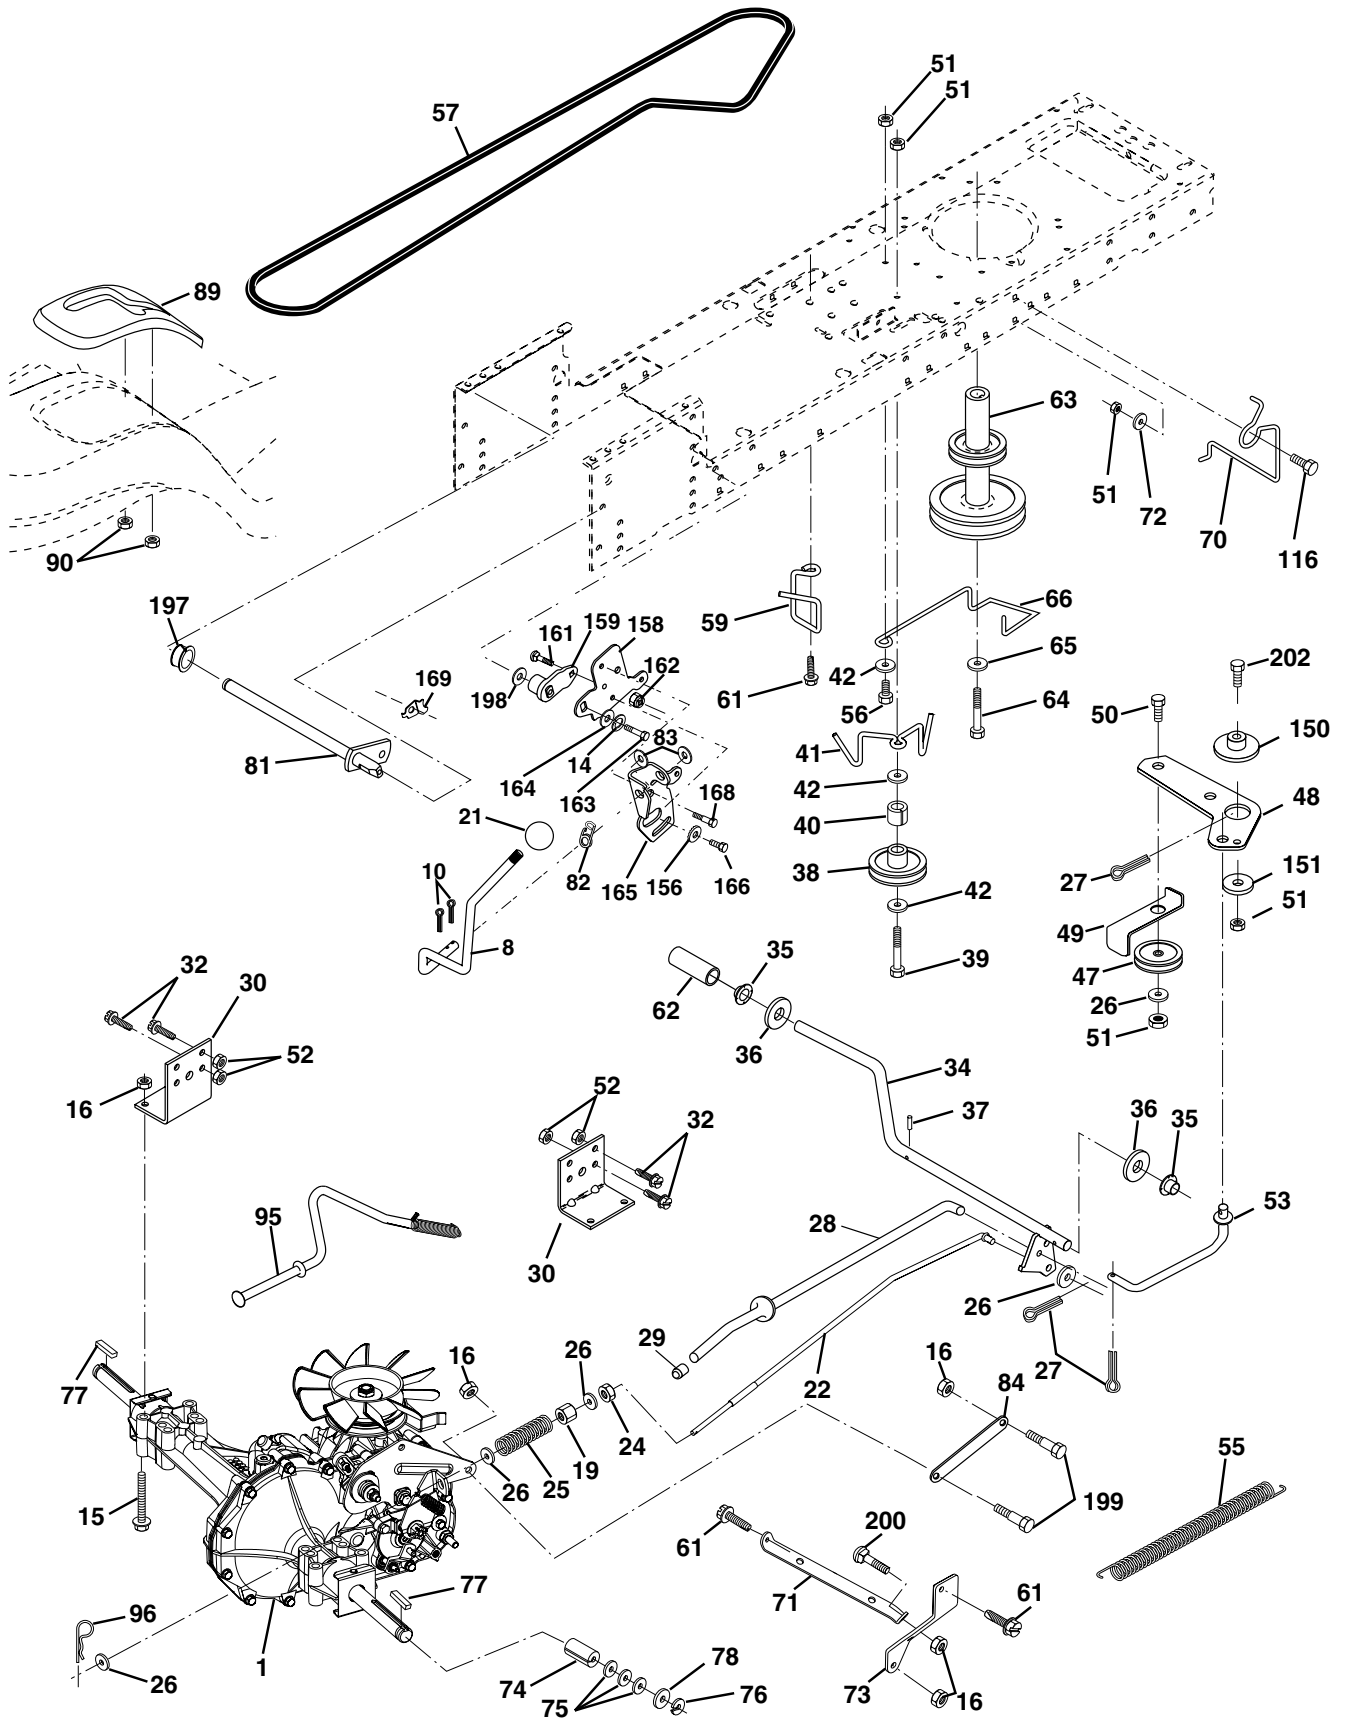

REPAIR PARTS

TRACTOR - MODEL NO. YTH130 (HEYTH130K), PRODUCT NO. 954 17 00-26
DRIVE

REPAIR PARTS

TRACTOR - MODEL NO. YTH130 (HEYTH130K), PRODUCT NO. 954 17 00-26
DRIVE

KEY NO.	PART NO.	DESCRIPTION	KEY NO.	PART NO.	DESCRIPTION
1	-----	Transaxle Hydro Gr 314-0510 (Order parts from transaxle manufacturer)	64	871170764	Bolt Hex 7/16-20 x 4 Ga. 5
8	532165866	Rod Shift Fender STLT	65	810040700	Washer
10	876020416	Pin Cotter 1/8 x 1 CAD	66	532154778	Keeper Belt Engine
14	810040400	Washer Lock Hvy Helical 1/4	70	532134683	Guide Belt Mower Drive RH
15	874490544	Bolt Hex Flg Hd 5/16-18 X Gr.5	71	532169183	Strap Torque Lh Hydro
16	873800500	Nut Lock Hex W/Ins. 5/16-18 Unc P	72	819132012	Washer 13/32 x 1-1/4 x 12 Ga.
19	873800600	Nut Lock Hex W/Wsh 3/8-16 Unc	73	532169182	Strap Torque Rh Hydro
21	532121274	Knob, Duckhead	74	532137057	Spacer, Axle
22	532169498	Rod, Brake Hydro	75	532121749	Washer 25/32 x 1-1/4 x 16 Gauge
24	873350600	Nut	76	812000001	E-Ring
25	532106888	Spring, Brake Rod	77	532123583	Key, Square
26	819131316	Washer	78	532121748	Washer 25/32 x 1-5/8 x 16 Gauge
27	876020412	Pin Cotter 1/8 x 3/4 CAD.	81	532165596	Shaft Asm. Cross Hydro
28	532145204	Rod, Parking Brake	82	532165711	Spring Torsion T/A
29	532071673	Cap, Parking Brake	83	819171216	Washer 17/32 x 3/4 x 16 Ga.
30	532169592	Bracket, Transaxle	84	532169594	Link Transaxle
32	874760512	Bolt Hex Hd 5/16-18 Unc x 3/4	89	532166510	Console, Shift
34	532155071	Shaft, Foot Pedal	90	532124346	Nut Self-Thd wsh-Hd 1/4 Zinc
35	532120183	Bearing, Nylon	95	532170201	Control Asm Bypass Hydro
36	819211616	Washer	96	532124788	Retainer Spring 1" Zinc/Cad
37	532124963	Pin, Roll	116	872110610	Boulon 3/8-16 x 1.25
38	532131494	Pulley, Idler, Flat	150	532165850	Bushing Bellcrank Grd Drive
39	874760644	Bolt Fin Hex 3/8-16 Unc x 2-3/4	151	819133210	Washer 13/32 x 2 x 10 Ga.
40	532124965	Spacer, Split	156	532166002	Washer Srrtd 5/16 ID x 1.0 x .125 Tk
41	532165838	Keeper, Belt Idler	158	532165589	Bracket Shift Mount
42	819131312	Washer 13/32 x 13/16 x 12 Gauge	159	532165494	Hub Tapered Flange Shift LT
47	532127783	Pulley, Idler, V-Groove	161	872140406	Bolt Rdhd Sqnk 1/4-20 x 3/4 Gr. 5
48	532154407	Bellcrank Clutch Grnd Drv Stl	162	873680400	Nut Crownlock 1/4-20 Unc
49	532123205	Retainer, Belt	163	874780416	Bolt Hex Fin 1/4-20 unc x 1 Gr. 5
50	874760624	Bolt Hex 3/8-16 Unc x 1-1/2	164	819091010	Washer 5/8 x .281 x 10 Ga
51	873680600	Nut Crownlock 3/8-16	165	532165623	Bracket Pivot Lever
52	873680500	Nut Crownlock 5/16-18	166	532166880	Screw 5/16-18 x 5/8 TT Yellow
53	532105710	Link, Clutch	168	532165492	Bolt Shoulder 5/16-18 x .561 TT
55	532105709	Spring, Return, Clutch	169	532165580	Plate Fastening Cross Shf. STLT/CRD
56	874760620	Bolt Fin Hex 3/8-16 UNC x 1-1/4	197	532169613	Nyliner Snap-In 5/8" ID
57	532140294	V-Belt, Ground Drive	198	532169593	Washer Nyl 7/8 ID x .105 HYD CRD
59	532169691	Keeper, Center Span	199	532169612	Bolt Shoulder 5/16-18 Unc
61	817060612	Screw 3/8-16 x 3/4	200	872140508	Bolt Rdhd Sqnk 5/16-18 Unc x 1
62	532123533	Cover, Pedal	202	872110612	Bolt Carr Sh 3/8-16 x 1-1/2 Gr. 5
63	532140186	Pulley, Clutch Eng			

NOTE: All component dimensions given in U.S. inches
1 inch = 25.4 mm