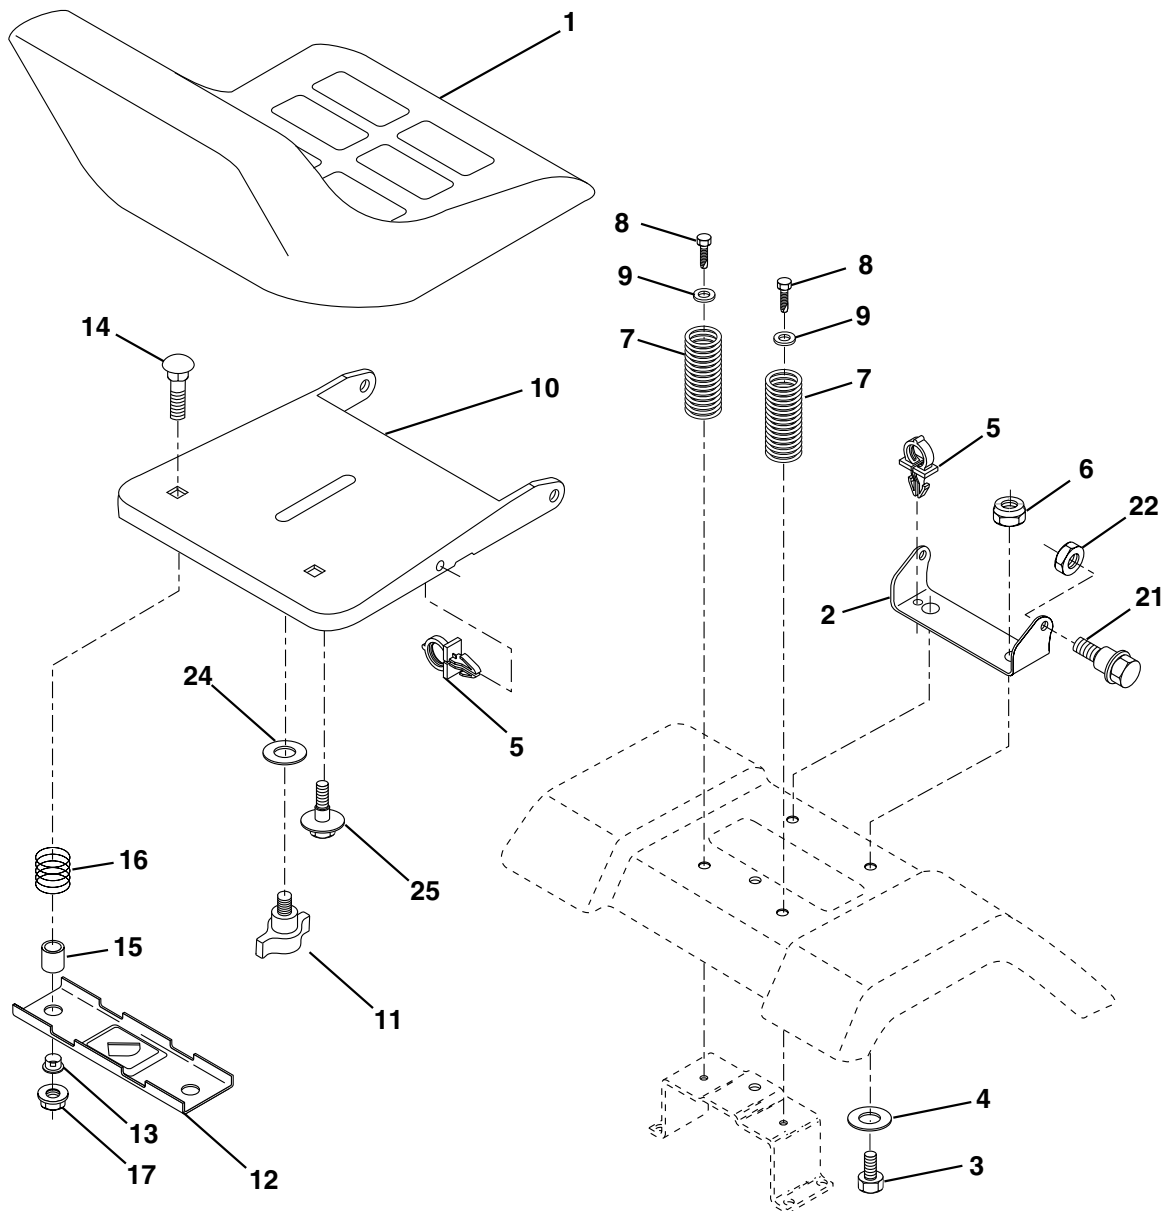

REPAIR PARTS

TRACTOR - MODEL NO. YTH130 (HEYTH130K), PRODUCT NO. 954 17 00-26
SEAT ASSEMBLY

KEY NO.	PART NO.	DESCRIPTION
1	532140839	Seat
2	532140551	Bracket Pivot Seat 8 720
3	871110616	Bolt Fin Hex 3/8-16unc X 1
4	819131610	Washer 13/32 X 1 X 10 Ga
5	532145006	Clip Push-In
6	873800600	Nut Hex w/Ins. 3/8-16 Unc
7	532124181	Spring Seat Cprsn 2 250 Blk Zi
8	817000616	Screw 3/8-16 X 1-1/2 Smgml Tap/R Z
9	819131614	Washer 13/32 X 1 X 14 Ga.
10	532174894	Pan Seat
11	532166369	Knob Seat Adj. Wingnut
12	532121246	Bracket Mounting Switch

KEY NO.	PART NO.	DESCRIPTION
13	532121248	Bushing Snap Blk Nyl 50 Id
14	872050412	Bolt Rdhd Sqnk 1/4-20x1-1/2
15	532134300	Spacer Split 28x 96 Yel Zinc
16	532121250	Spring Cprsn 1 27 Blk Pnt
17	532123976	Nut Lock 1/4 Lge Flg Gr 5 Zinc
21	532171852	Bolt Shoulder 5/16-18 Unc-2a Blk DA
22	873800500	Nut Hex Lock W/Ins 5/16-18
24	819171612	Washer 17/32 X 1 X 12 Ga.
25	532127018	Bolt Shoulder 5/16-18 X 62

NOTE: All component dimensions given in U.S. inches.
1 inch = 25.4 mm