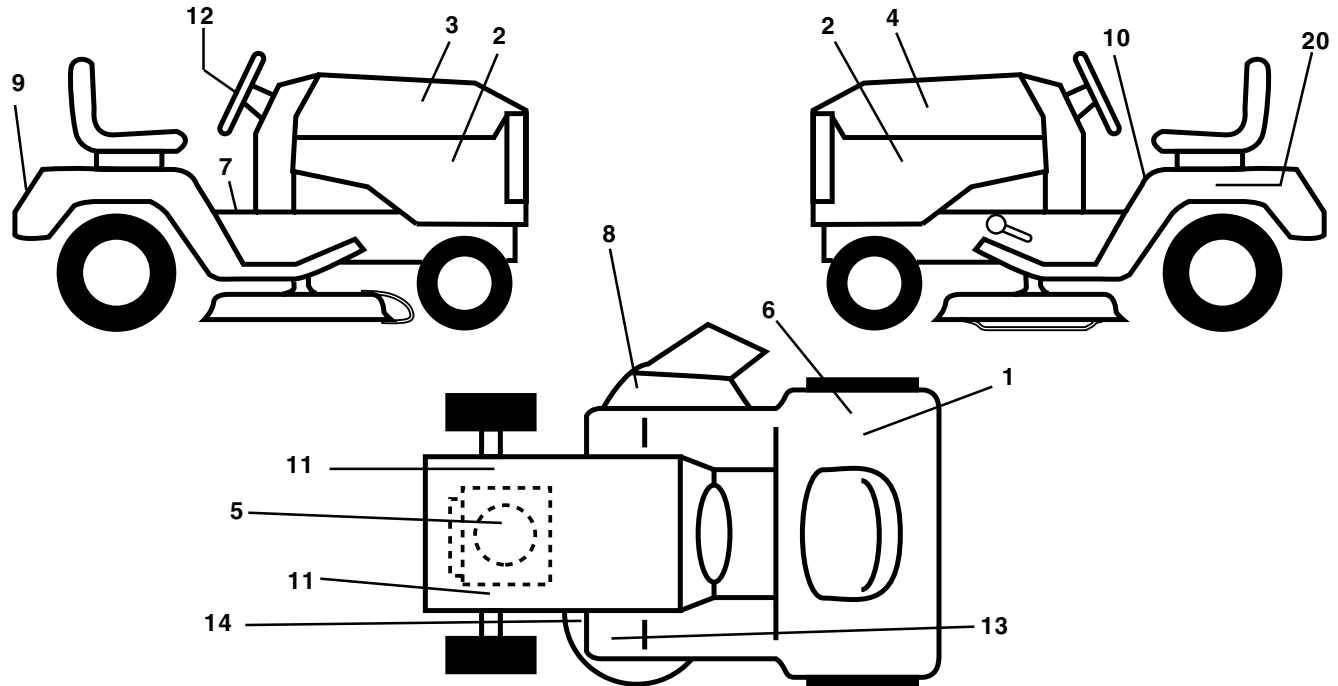

REPAIR PARTS

TRACTOR - MODEL NO. YTH130 (HEYTH130K), PRODUCT NO. 954 17 00-26
DECALS

KEY NO.	PART NO.	DESCRIPTION	KEY NO.	PART NO.	DESCRIPTION
1	532126187	Decal 100 DBA	13	532159737	Decal Brake/Clutch Symbol LT
2	532159713	Decal Panel Side B&S Logo	14	532160396	Decal V-Belt Schematic
3	532151478	Decal Hood RH	20	532145005	Decal Bat Dan/Psn
4	532151480	Decal Hood LH	--	532162598	Decal Drawbar Load Limit
5	532170848	Decal HP Engine	--	532169210	Decal By-Pass Lt Hydro
6	532145437	Decal Euro Stand CE	--	532171284	Pad Footrest LH STLT
7	532140837	Decal Saddle Brake	--	532171285	Pad Footrest RH STLT
8	532145494	Decal Mower Cutfinger Symbol	--	532138311	Decal Handle Lft Height Adjust
9	532150617	Decal Fender Husq	--	532176105	Manual Operator's (Euro.)
10	532145498	Decal Read Owner's Manual Syms.	--	532176106	Manual Operator's (Scan.)
11	532159736	Decal Chassis Hot Muffler	Available accessories not included with tractor:		
12	532170564	Decal Wheel Steering	--	CE42	Grass Catcher
			--	MK420	Mulch Kit w/Blades