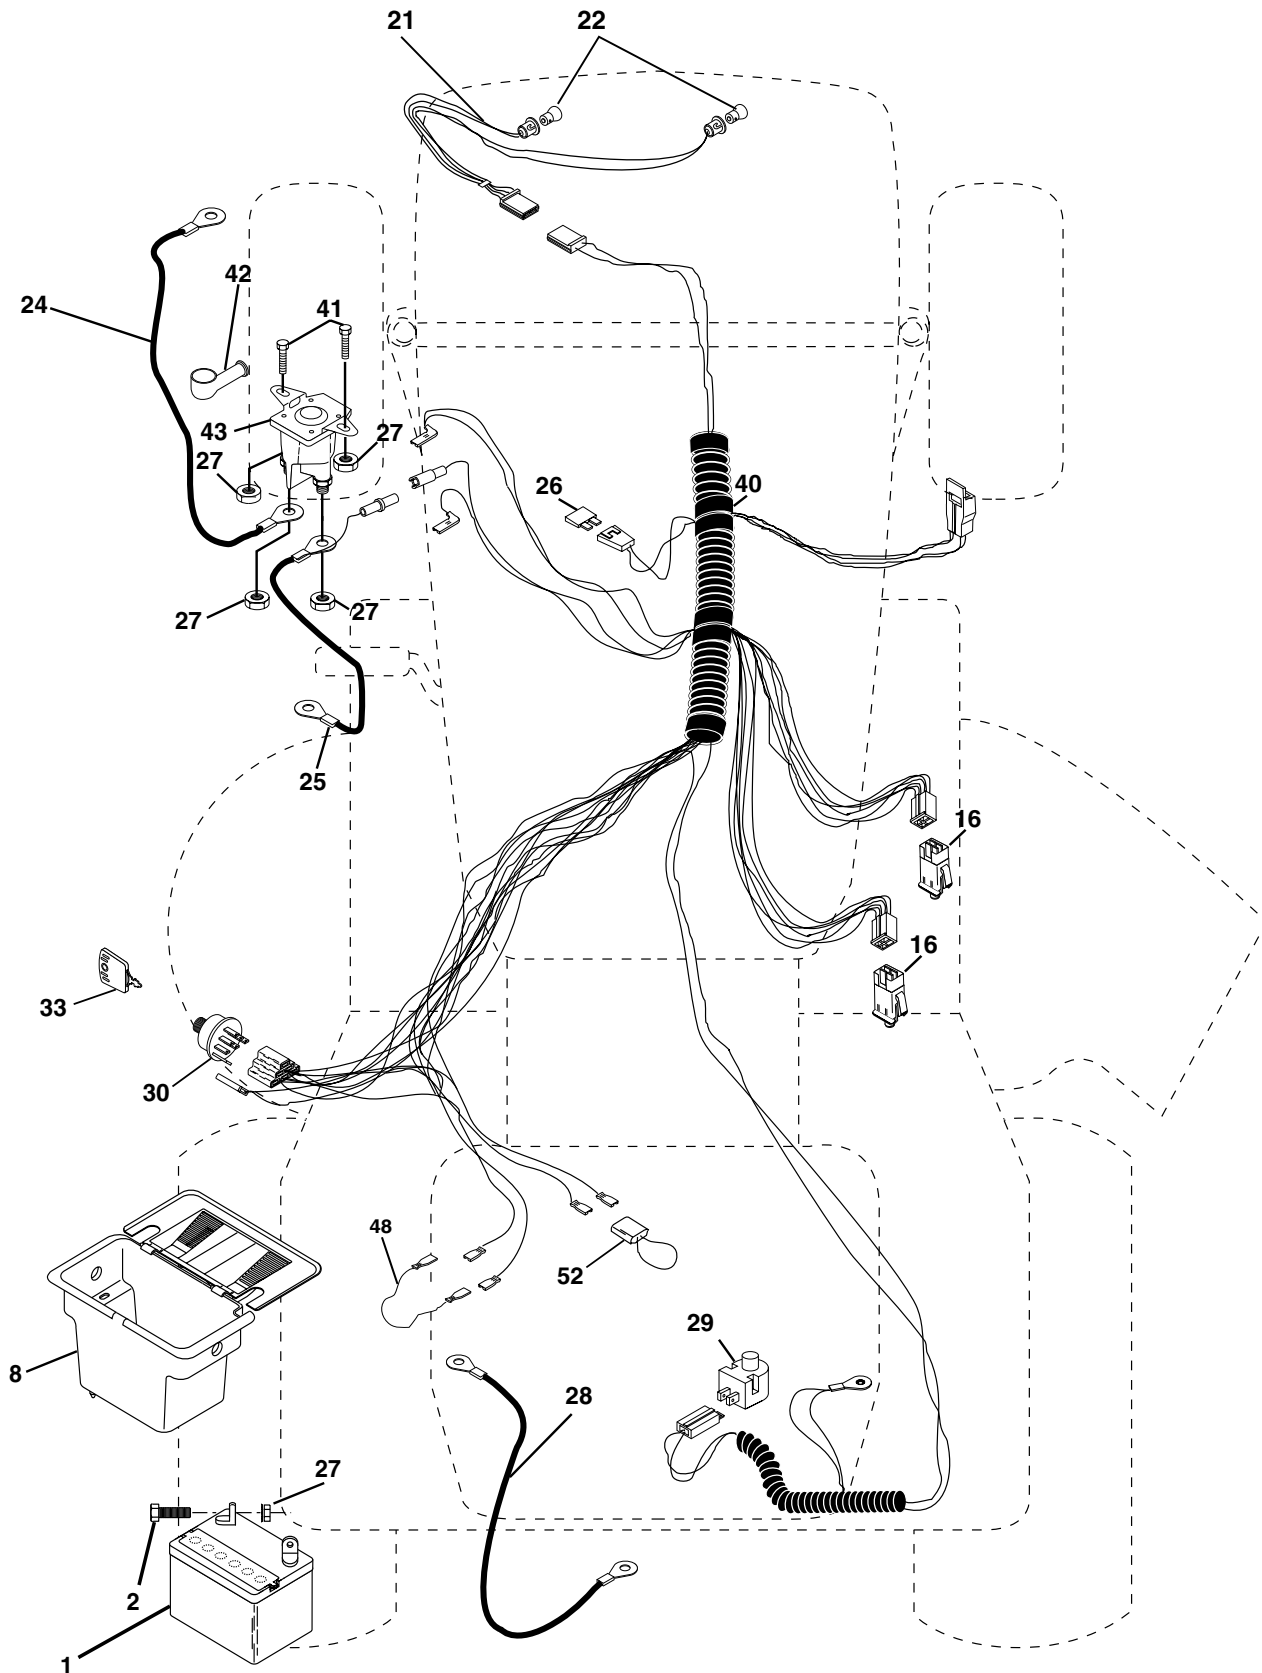

# YTH130

**Spare parts**  
**Ersatzteile**  
**Pièces détachées**  
**Reserve onderdelen**  
**Repuestos**  
**Reservdelar**

# REPAIR PARTS

TRACTOR - MODEL NO. YTH130 (HEYTH130K), PRODUCT NO. 954 17 00-26  
ELECTRICAL

# REPAIR PARTS

TRACTOR - MODEL NO. YTH130 (HEYTH130K), PRODUCT NO. 954 17 00-26  
ELECTRICAL

KEY NO.	PART NO.	DESCRIPTION
1	532144925	Battery 12 Volt 25 AMP
2	874760412	Bolt Hex Hd 1/4-20unc X 3/4
8	532156417	Case Battery Mech Hinge
16	532153664	Switch Interlock Push-In
21	532166181	Harness Asm Light W/4152j
22	532004152	Bulb Light #1156
24	532124780	Cable Battery 6 Ga 11" red
25	532146147	Cable Battery 6 Ga 44" red w/16 wire
26	<b>532175158</b>	Fuse 20 AMP
27	873510400	Nut Keps Hex 1/4-20 UNC
28	532124773	Cable Ground 6 Ga 12" black
29	532121305	Switch Plunger Nc Gray
30	<b>532175566</b>	Switch Ign
33	532140401	Key Ign Molded Generic
40	532170217	Harness Ign.
41	871110408	Bolt Blk Fin Hex 1/4 - 20 x 1/2
42	532131563	Cover Terminal Red
43	<b>532175141</b>	Solenoid
48	532140844	Adapter Ammeter Rectangular
52	532141940	Protection Wire Loop

**NOTE:** All component dimensions given in U.S. inches.  
1 inch = 25.4 mm.