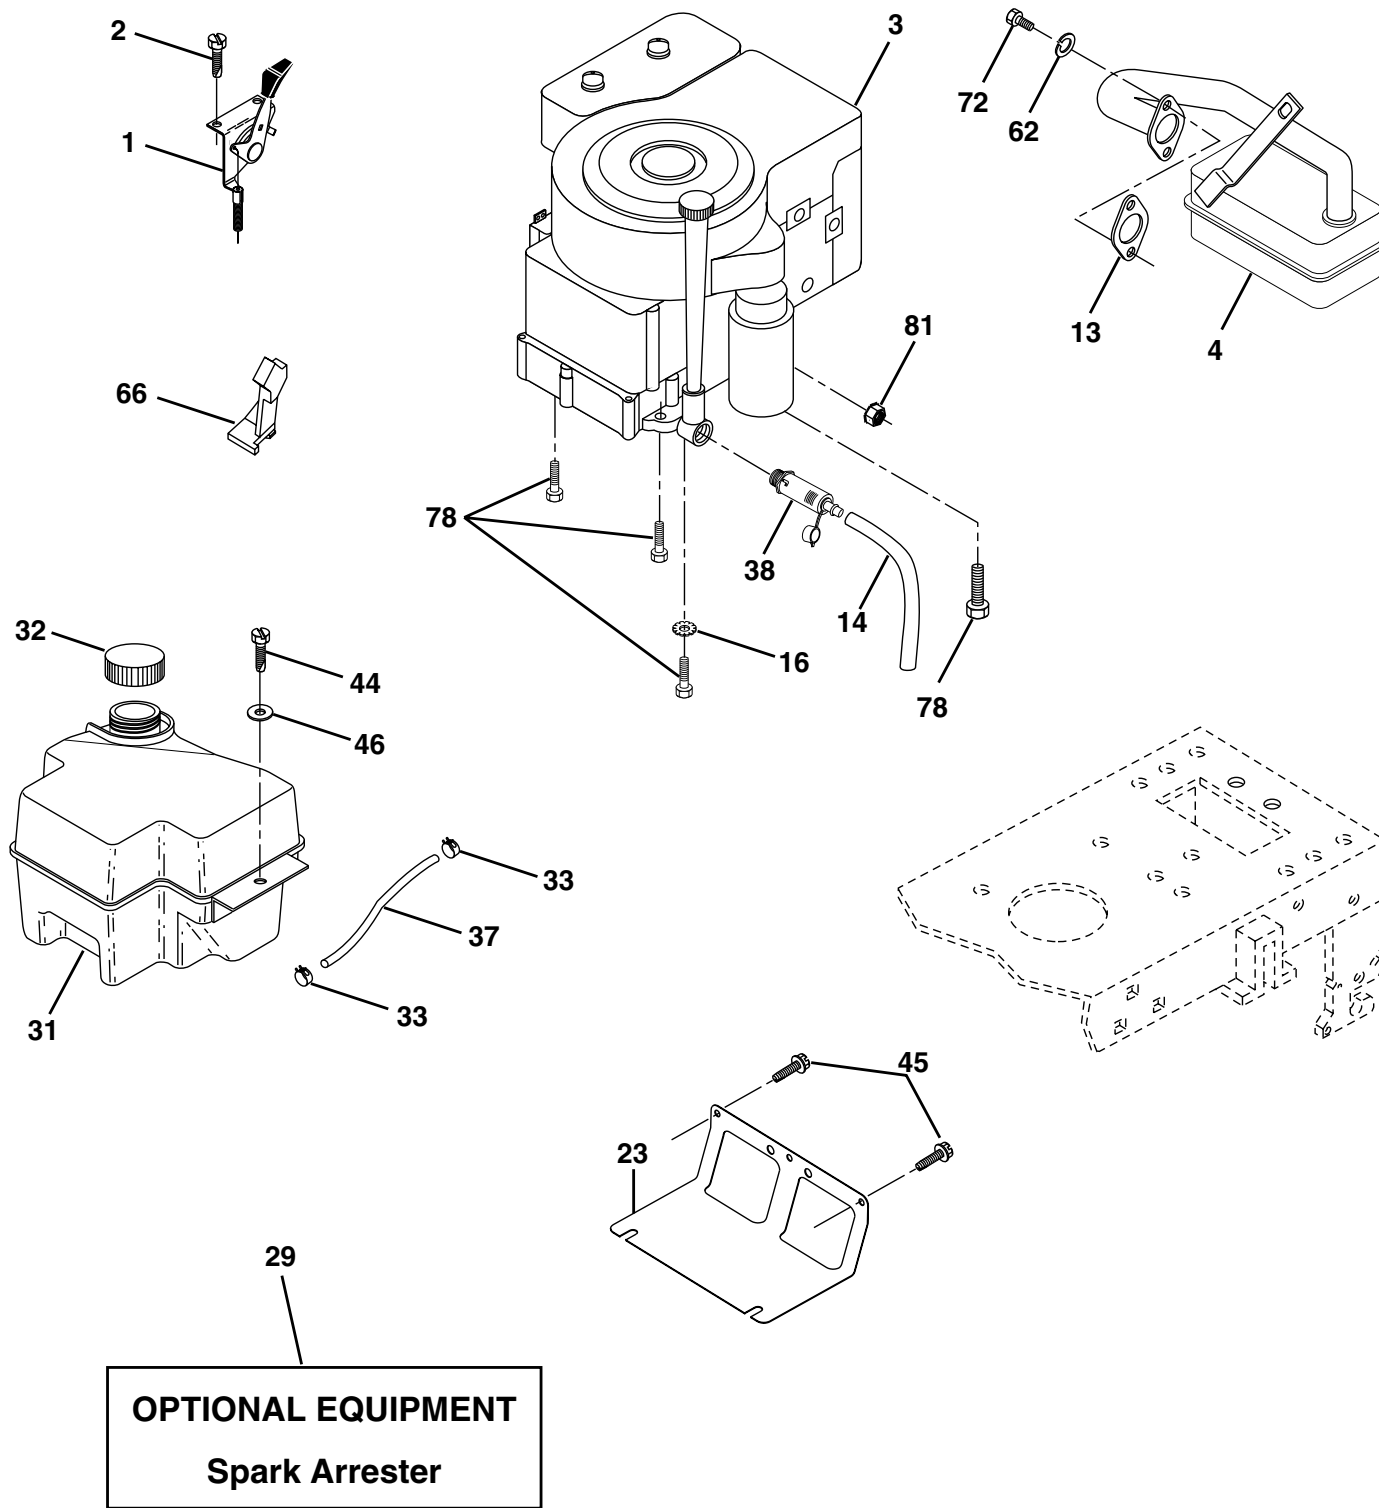

REPAIR PARTS

TRACTOR - MODEL NO. YTH130 (HEYTH130K), PRODUCT NO. 954 17 00-26
ENGINE

REPAIR PARTS

TRACTOR - MODEL NO. YTH130 (HEYTH130K), PRODUCT NO. 954 17 00-26
ENGINE

KEY NO.	PART NO.	DESCRIPTION
1	532170865	Control Th/ch Flag
2	817720410	Screw Hex Thd Cut 1/4-20x5/8 T
3	-----	Engine B&S Model No. 28R707 (Order Parts From Engine Manufacturer)
4	532137348	Muffler LT B&S 12/12.5/13HP
13	532165291	Gasket Eng 1 313 Id Tin Plated
14	532148456	Tube Drain Oil Easy
16	811050600	Washer Lock Ext Tooth 3/8
23	532169837	Shield Browning/Debris Guard
29	532137180	Kit Spark Arrestor (Flat Scrn)
31	532161911	Tank Fuel Front 2 00
32	532140527	Cap Asm Fuel W/sym Vented
33	532123487	Clamp Hose Black
37	532137040	Line Fuel 20"
38	532148315	Plug Drain Oil Easy
44	817490412	Screw Hexwsh Thdrol 1/4-20x3/4
45	817000612	Screw Hex Wsh Thdr 3/8-16 x 3/4
46	819091416	Washer 9/32 X 7/8 X 16 Ga
62	810040500	Washer Lock Hvy Hlcl Spr 5/16
66	532127951	Stop Throttle 3000 RPM
72	871070512	Screw Hexhd Cap 5/16-18x 3/4
78	817060620	Screw 3/8-16x1-1/4 Smgml Tap/R
81	873510400	Nut Keps Hex 1/4-20 Starter Nut

NOTE: All component dimensions given in U.S. inches
1 inch = 25.4 mm