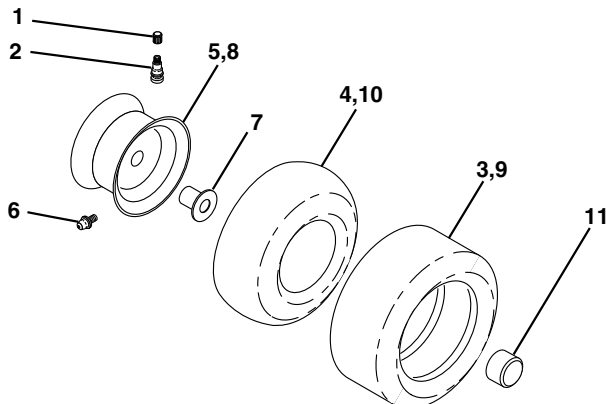

WHEELS & TIRES

KEY NO.	PART NO.	DESCRIPTION
1	532059192	Cap Valve Tire
2	532065139	Stem Valve
3	532106222	Tire F Ts 15 X 6 0 - 6 Service
4	532059904	Tube Front (Service Item Only)
5	532138336	Rim Asm 6" front Silver Service
6	532124957	Fitting Grease (Front Wheel Only)
7	532124959	Bearing Flange (Front Wheel Only)
8	532138337	Rim Asm 8" rear Silver Service
9	532122082	Tire R Ts 20x10-8 C Service
10	532124926	Tube Rear (Service Item Only)
	532175039	Cap Axle Blk 1 50 X 1 00
--	532144334	Sealant, Tire (10 oz. Tube)

NOTE: All component dimensions given in U.S. inches
1 inch = 25.4 mm