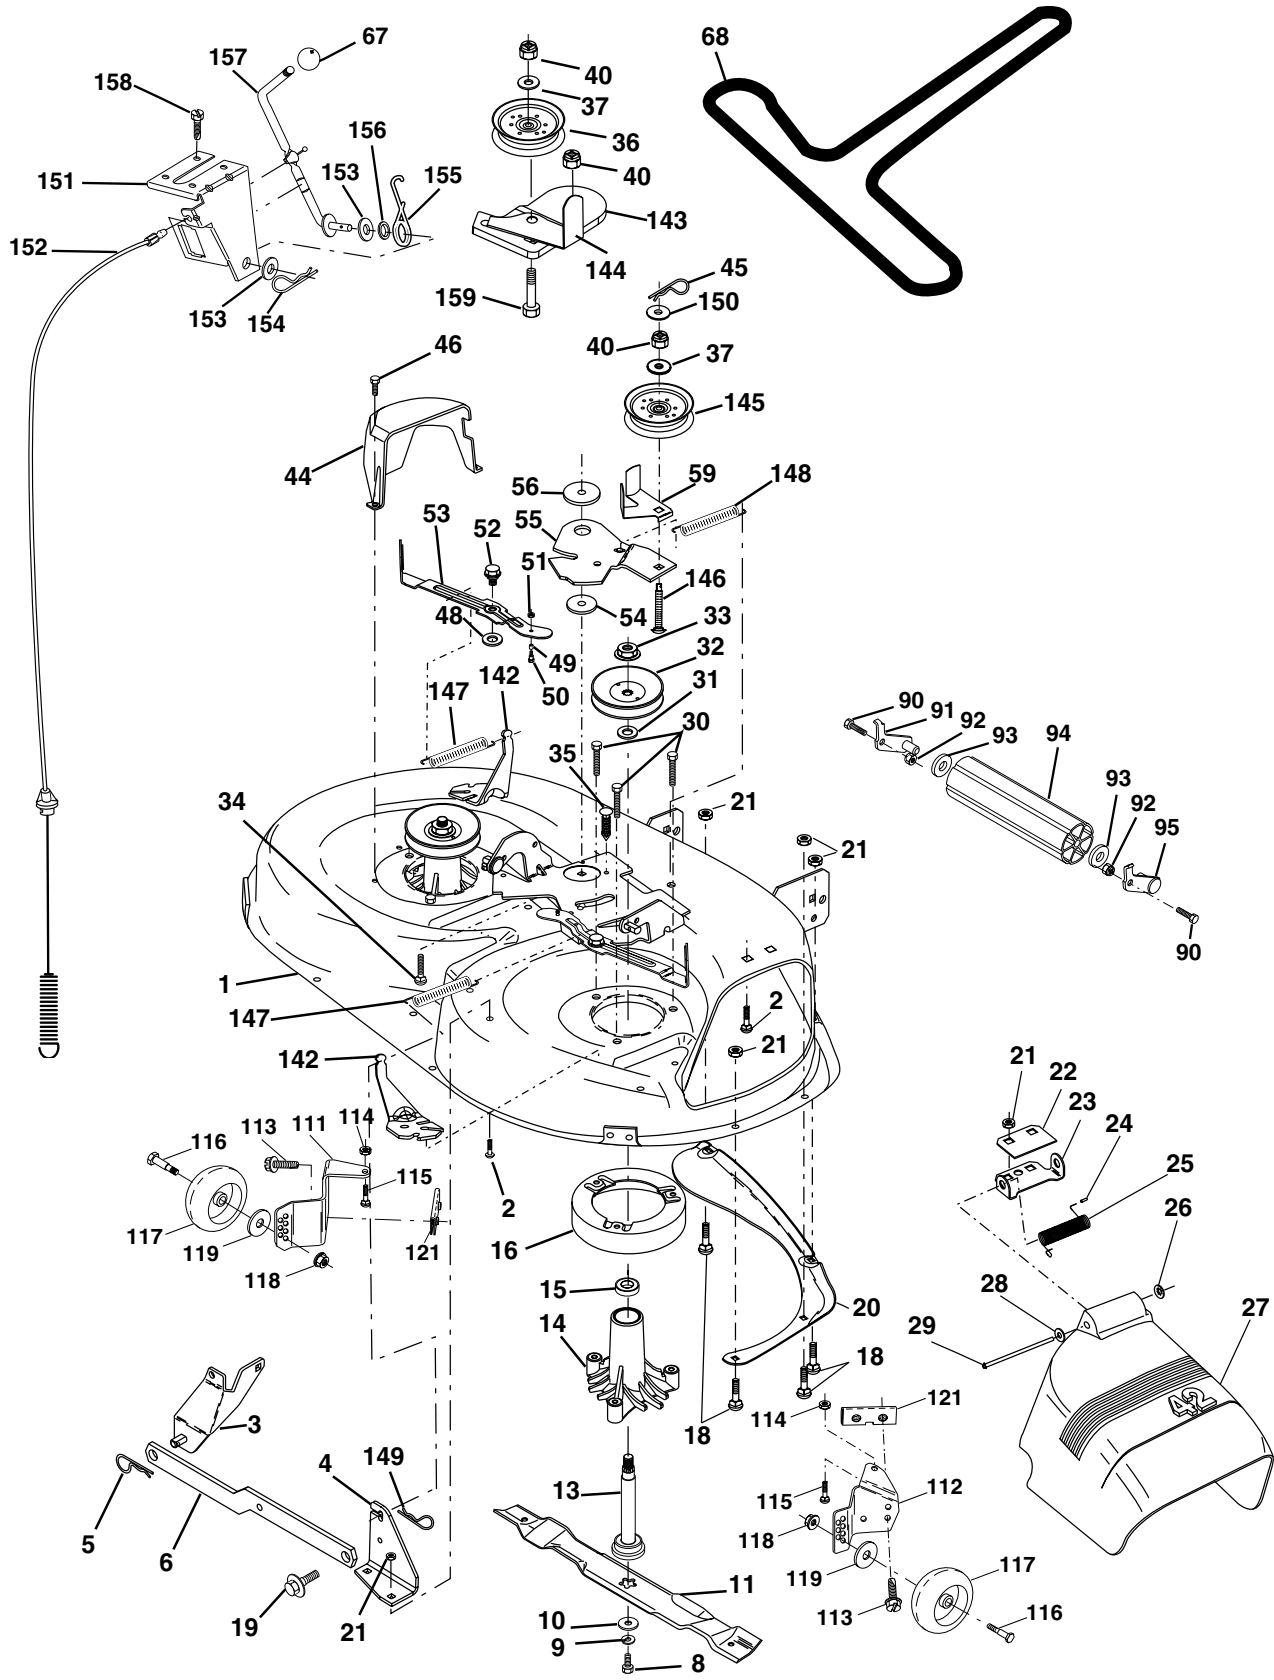

REPAIR PARTS

TRACTOR - MODEL NO. YTH130 (HEYTH130K), PRODUCT NO. 954 17 00-26
MOWER DECK

REPAIR PARTS

TRACTOR - MODEL NO. YTH130 (HEYTH130K), PRODUCT NO. 954 17 00-26
MOWER DECK