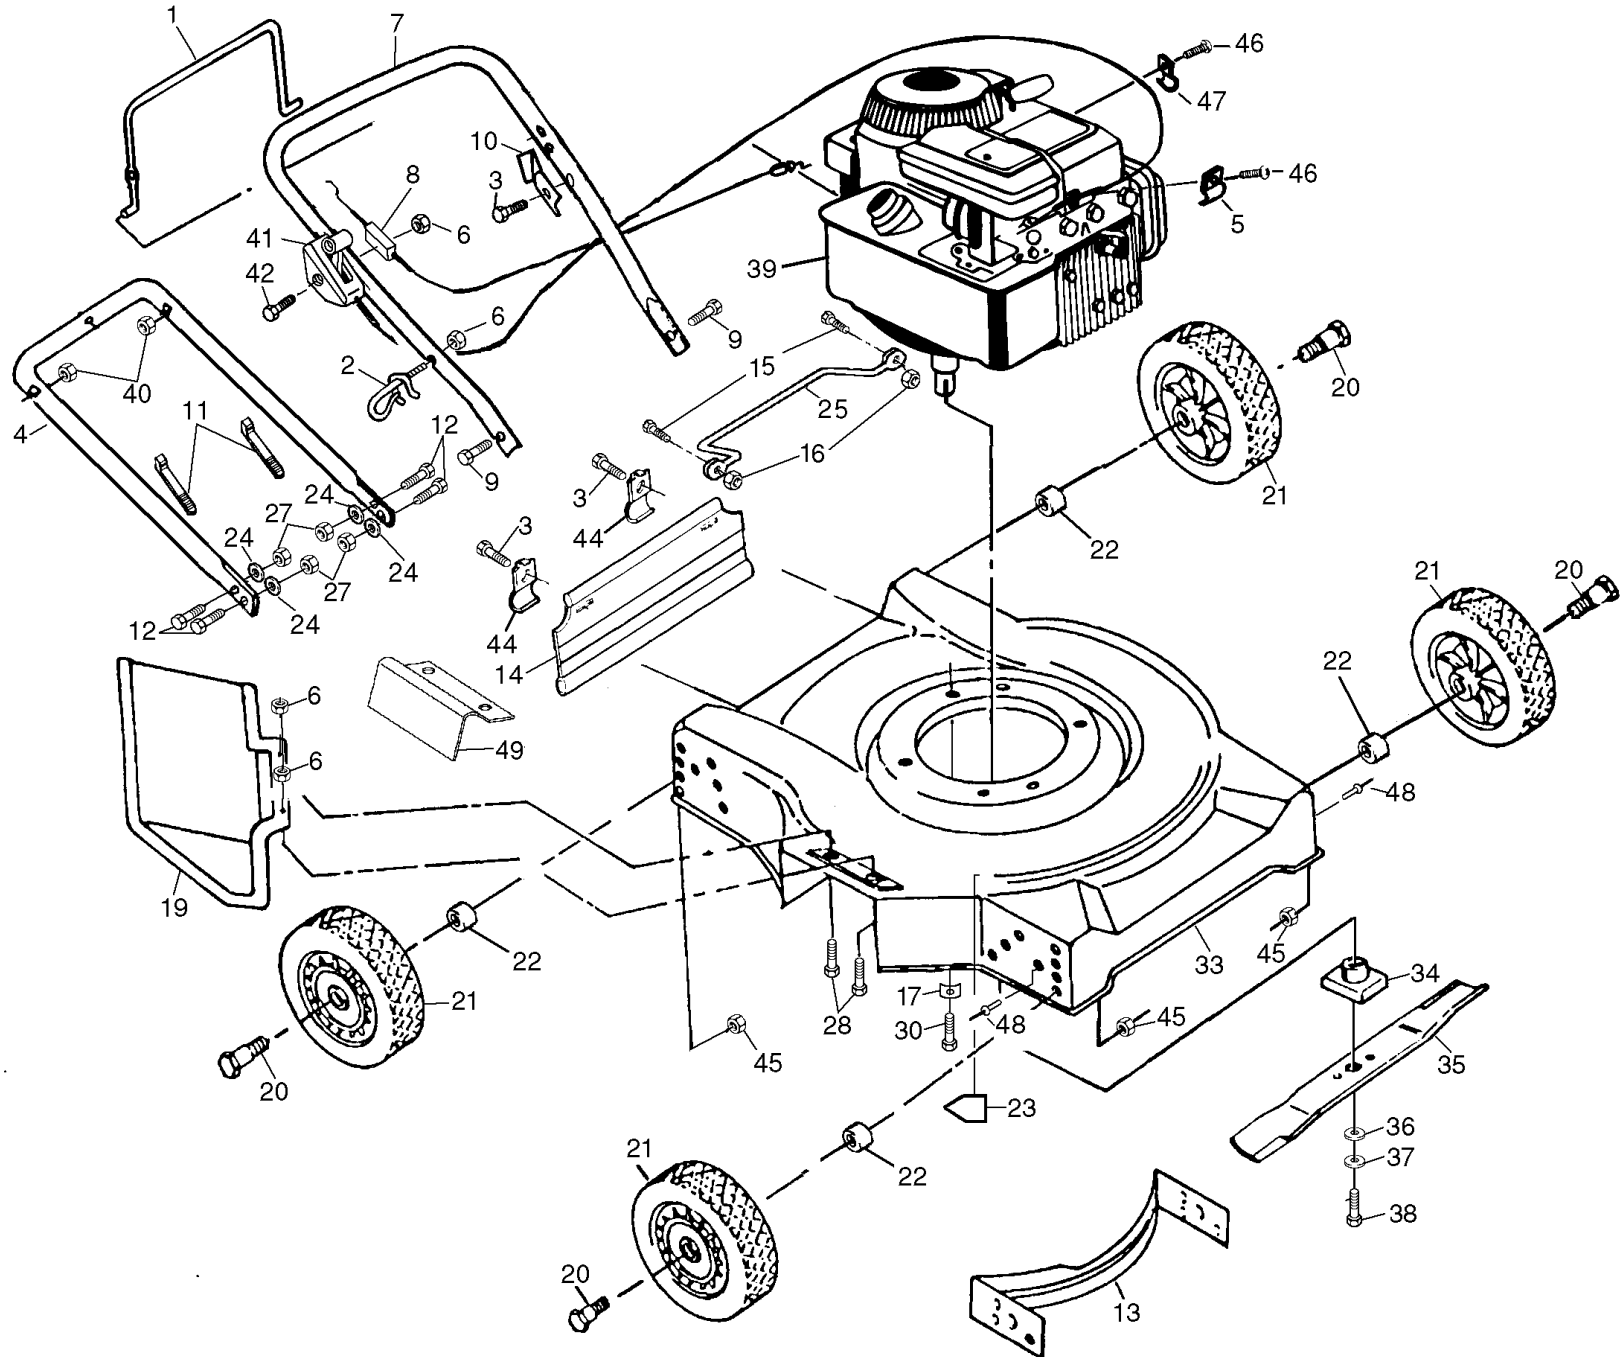

Jet 49

Spare parts

Ersatzteile

Pièces détachées

Reserve onderdelen

Repuestos

Reservdelar

REPAIR PARTS

ROTARY LAWN MOWER - - MODEL NO. HUSKY JET (JET49K) PRODUCT NO. 954 16 31-01

REPAIR PARTS

ROTARY LAWN MOWER - - MODEL NO. HUSKY JET (JET49K) PRODUCT NO. 954 16 31-01

KEY NO.	PART NO.	DESCRIPTION	KEY NO.	PART NO.	DESCRIPTION
1	532086902	Control Bar	27	532132010	Flange Locknut 3/8-16
2	532132001	Rope Guide	28	874760412	Hex Head Bolt 1/4-20 x 3/4
3	532750097	Hex Washer Head Self-tapping Screw #10-24 x 1/2	30	532150406	Hex Head Thread Rolling Screw 3/8-16 x 1
4	532173542	Lower Handle	33	532162226	Housing Kit
5	532213146	* Cable Clamp (Engine)	34	532850977	Blade Adapter
6	532063601	Locknut 1/4-20	35	532850972	Blade 20"
7	532173541	Upper Handle	36	532851074	Washer (Hardened)
8	532700892	Engine Zone Control Cable	37	532850263	Helical Lock Washer
9	874350424	Hex Head Bolt 1/4-20 x 1-1/2	38	532851084	Hex Head Machine Screw 3/8-24 x 1-3/8 Gr. 8
10	532125162	Up-Stop Bracket	39	-----	* Engine, Briggs & Stratton Model No. 9D902 Order parts from engine manufacturer
11	532066426	Wire Tie	40	532132004	Hex Nut 1/4-20
12	532137009	Hex Head Bolt 3/8-16 x 1	41	532851462	Throttle Cable STD
13	532141519	Front Baffle	42	532158755	Hex Washer Hd Screw 1/4-20 x 2.0
14	532140541	Rear Skirt	44	532125207	Skirt Bracket
15	532085825	Screw	45	532751592	Locknut 5/8- 16
16	532069180	Nut	46	532083816	Screw, #10 x 5/8
17	532125078	Engine Washer	47	532087930	Cable Clip, Throttle
19	532752052	Discharge Guard	48	532128415	Pop Rivet
20	532067609	Shoulder Bolt	49	532162234	Deflector Bracket
21	532800060	Wheel Assembly 7.00 x 1.50	--	532163073	Operator's Manual (Scand.)
22	532136624	Spacer Washer	--	532163074	Operator's Manual (Euro.)
23	532145494	Danger Decal	--	532141520	Rear Baffle (Not Shown)
24	532055611	Washer			
25	532154147	Foot Guard			