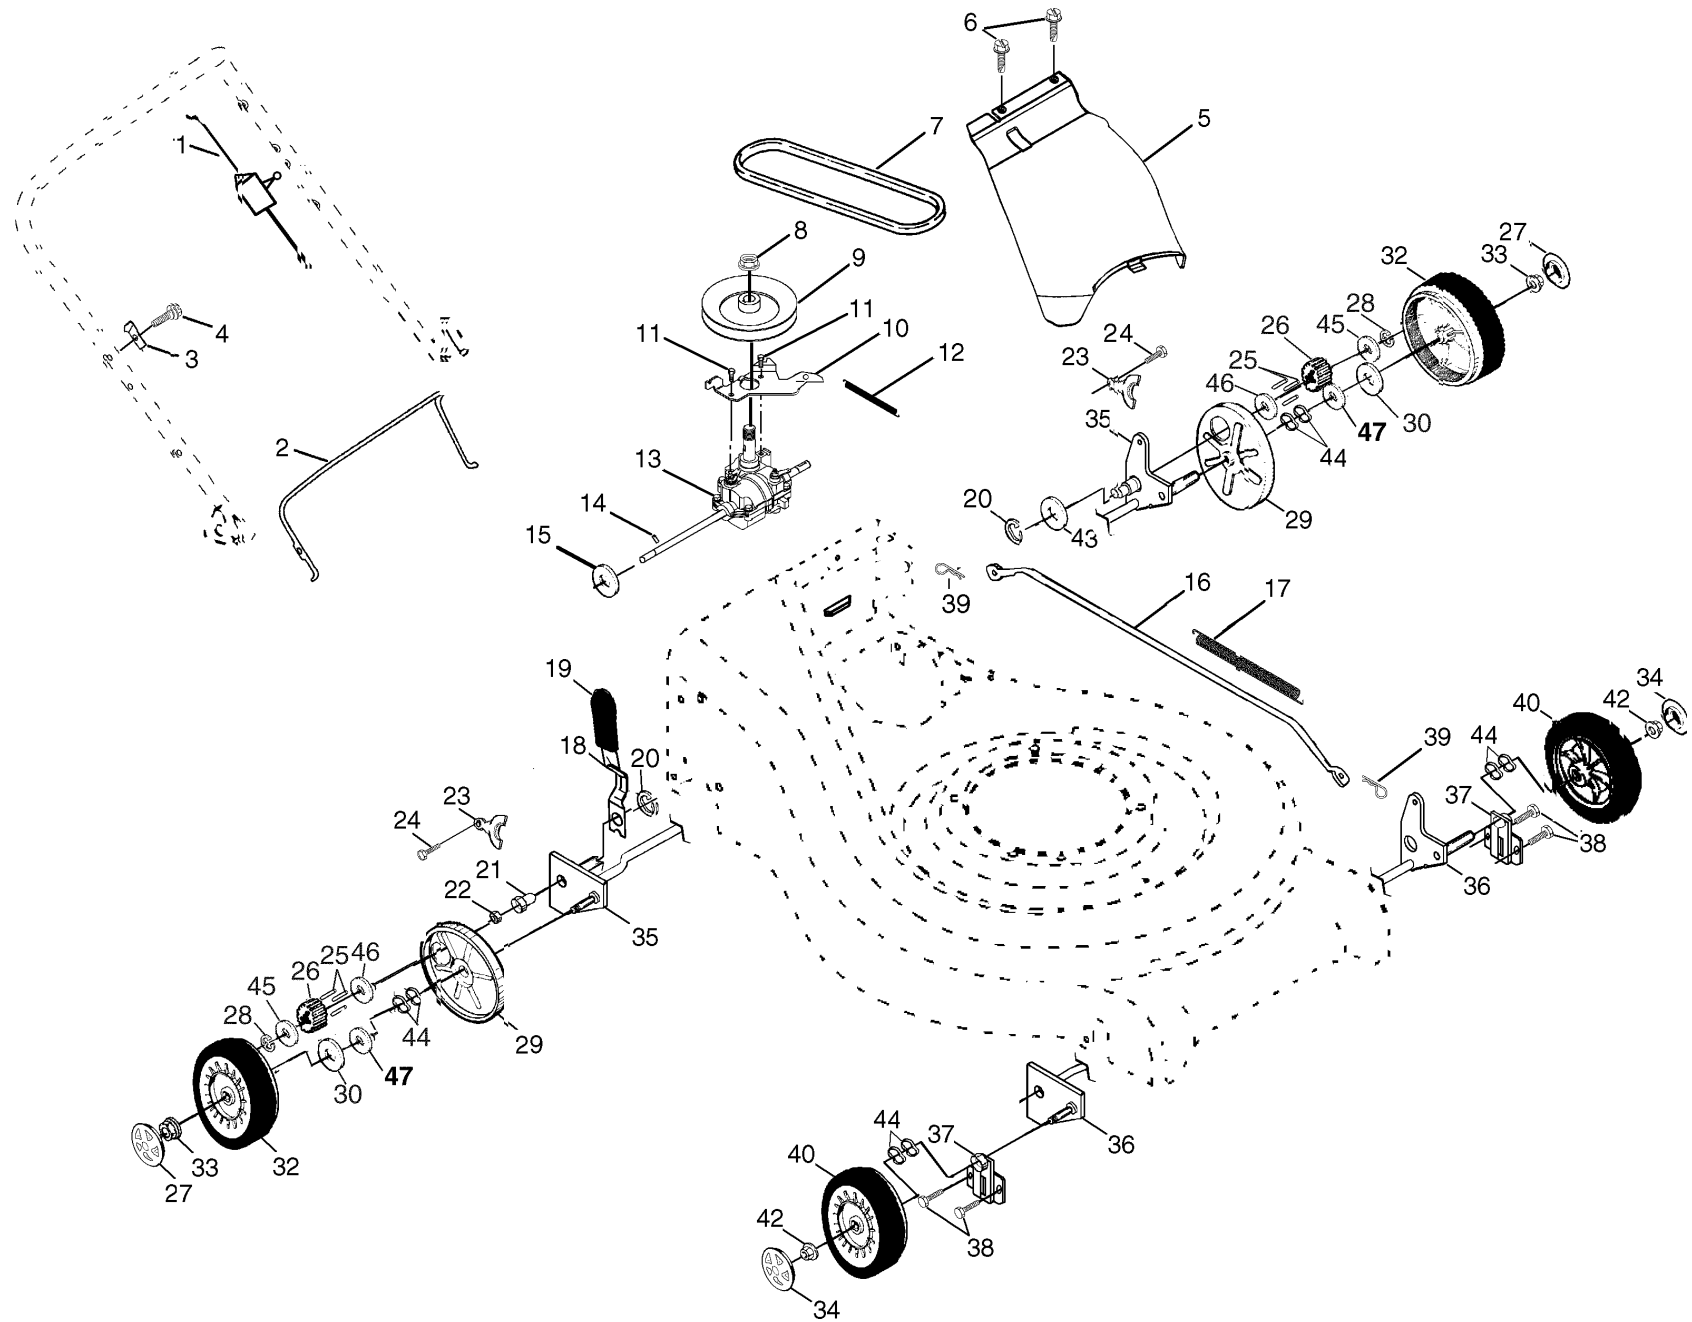

REPAIR PARTS

ROTARY LAWN MOWER MODEL NUMBER 54RST (CHI54RSTB)

REPAIR PARTS

ROTARY LAWN MOWER MODEL NUMBER 54RST (CHI54RSTB)

KEY NO.	PART NO	DESCRIPTION	KEY NO.	PART NO	DESCRIPTION
1	532161587	Cable Drive	21	532163365	Bearing Support
2	532161473	Bail Control Drive	22	532169911	Bearing Ball
3	532164557	Bracket, Downstop	23	532164555	Retainer Drive Asm. Stmp.
4	532083816	Screw Hex Wash Head Tapping 10-2	24	532057808	Screw Hex Head Tapping 1/4-20 x .75
5	532161537	Cover Drive	25	532170011	Drive Pawl
6	532750634	Screw Thdrol 10-25 x .50	26	532166450	Pinion, Drive
7	532160816	V-Belt	27	532150182	Rear Hubcaps
8	532132010	Nut Lock Flanged 3/8-16 Zinc	28	812000058	E-Ring 7/16
9	532163939	Pulley Driven	29	532088080	Cover, Dust Wheel
10	532164553	Belt Keeper	30	532067725	Washer 1/2 x 1-1/2 x .134
11	817541011	Screw Hex Wash Head 10-24 X .668	32	532162063	Wheel 9 x 2
12	532075192	Spring	33	532083923	Nut Hex Flange Lock
13	532169611	Transmission Asm.	34	532150182	Hubcap
14	532145354	Pin Spring Thrust	35	532164552	Shaft Asm. Rear
15	532057079	Washer Hardened	36	532164550	Shaft Asm. Front
16	532161584	Rod Connecting	37	532161463	Retainer Front Shaft
17	532161602	Spring Extension	38	532163409	Screw 12 x 5/8
18	532164554	Spring Selector	39	532700279	Clip Retainer
19	532161961	Knob Selector Spring	40	532143593	Wheel 8 x 2
20	812000022	E-Ring 7/8	42	532083923	Nut, Hex Flange Lock 3/8-16
			43	819572216	Washer
			44	532057143	Wave Washer
			45	532052160	Washer
			46	532062335	Washer
			47	532088118	Felt Washer