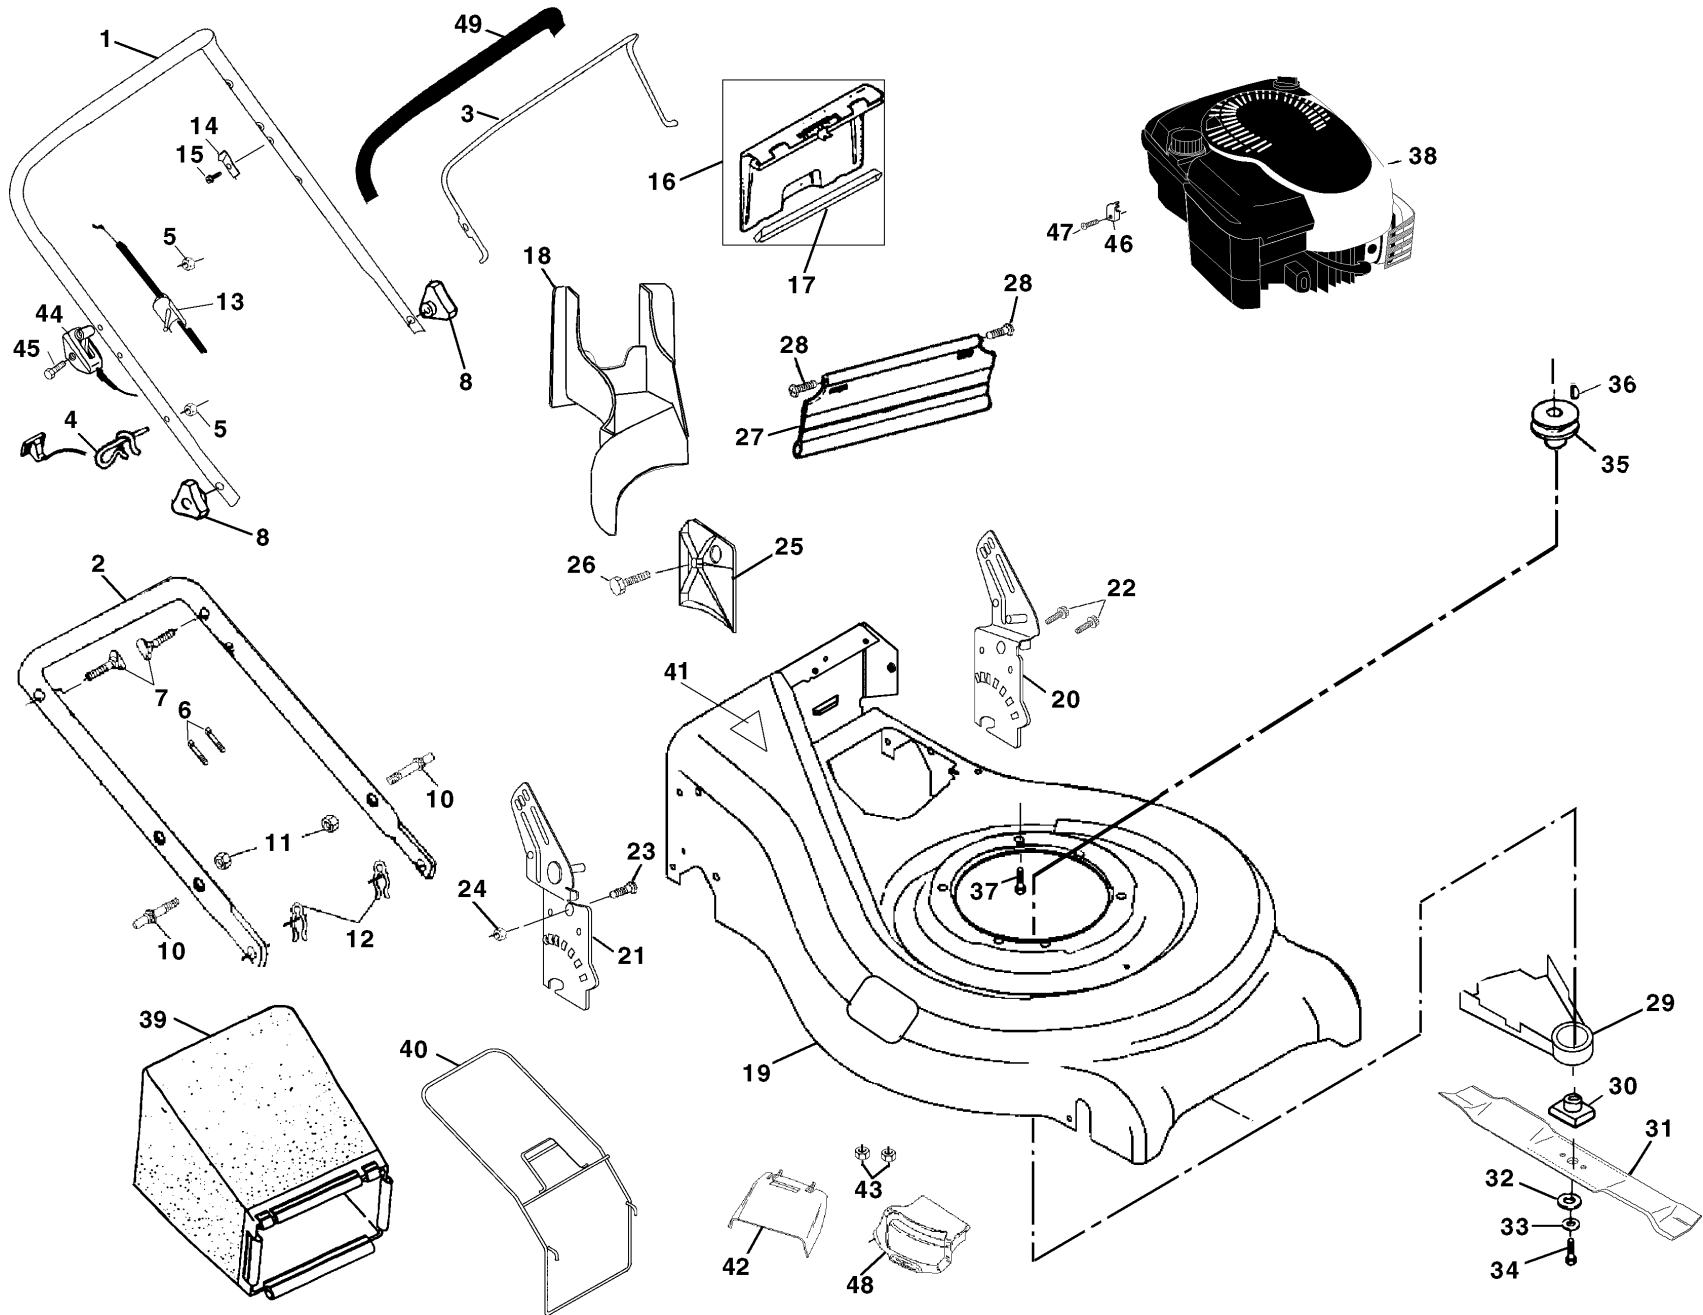

ROTARY LAWN MOWER MODEL NUMBER 54RST (CHI54RSTB)

REPAIR PARTS

ROTARY LAWN MOWER MODEL NUMBER 54RST (CHI54RSTB)

KEY NO.	PART NO	DESCRIPTION	KEY NO.	PART NO	DESCRIPTION
1	532169369	Handle, Upper Dlx Comf.	28	532088652	Screw, Hinge 1/4-20 x 1.25
2	532174205	Handle, Lower	29	532134612	Shield, Debris Modified
3	532131036	Bail, Cont. Wire Dlx Comf. Blk	30	532851514	Adapter, Blade w/key Longer
4	532132001	Guide, Rope, Side	31	532159267	Blade, 21"
5	532063601	Nut, Hex Lockwasher 1/4-20	32	532851074	Washer, Hardened
6	532066426	Wire, Tie	33	532850263	Lockwasher, Helical Spring 3/8
7	532131959	Bolt, Handle 5/16-18 x 1.75	34	532851084	Screw, Hex Head 3/8-24 x 1.38
8	532087692	Knob, Handle	35	532084596	Pulley, Engine
10	532161551	Bolt, Sq. Neck	36	532087677	Key, Hi Pro
11	873990500	Nut, Hex Lockwasher Ins. 5/16-18 UNC	37	532150406	Bolt, Engine
12	532051793	Cotter, Hairpin	38	-----	Engine Briggs & Stratton Model 12J802
13	532133107	Cable			Order parts from engine manufacturer
14	532125162	Bracket, Upstop	39	532169111	Grass Catcher Bag
15	532083816	Screw, Hex Washer Head Tapping 10-2	40	532161358	Grass Catcher Frame
16	532162085	Kit, Door Rear	41	532107339	Danger Decal
17	532161548	Seal, Door	42	532166028	Deflector
18	532165261	Plug, Mulcher	43	532088349	Nut
19	532169189	Kit, Housing	44	532164137	Throttle Control
20	532164548	Handle, Bracket Asm. Left	45	532144929	Screw
21	532169306	Handle, Bracket Asm. Right	46	532111190	Cable Clamp
22	532150078	Screw, Hex Wshd	47	532083816	Screw
23	532163183	Bolt, Hex Head 5/16-18 x 5/8	48	532171962	Guard
24	532063124	Nut, Hex Lock Wshr 5/16-18	49	532164265	Grip
25	532161333	Baffle, Side	--	532162300	Warning Decal(Not Shown)
26	532163409	Screw 12 x 5/8	--	532176803	Owner's Manual
27	532161550	Skirt			